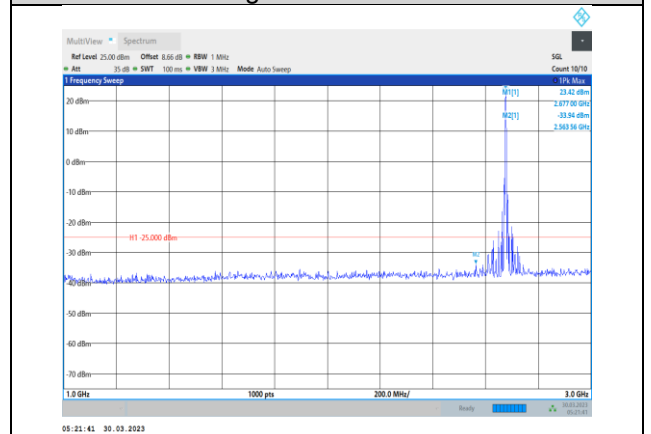

**Band41-15MHz-16QAM-39725-1RB#0-
Range3:3000~27000MHz**

**Band41-15MHz-16QAM-40620-1RB#0-
Range1:30~1000MHz**

**Band41-15MHz-16QAM-41515-1RB#0-
Range1:30~1000MHz**

**Band41-15MHz-16QAM-40620-1RB#0-
Range2:1000~3000MHz**