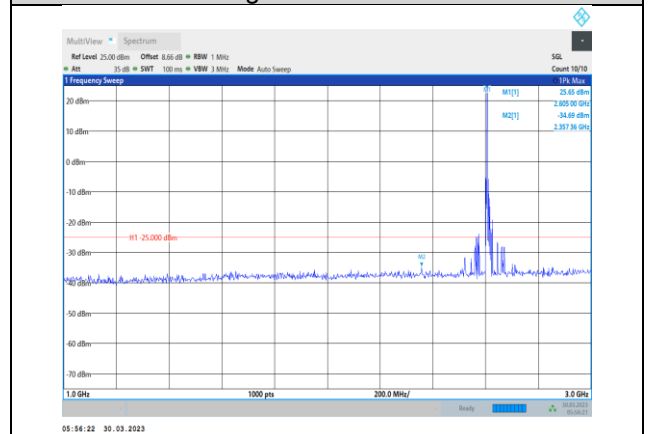

**Band38-15MHz-16QAM-38175-1RB#0-
Range1:30~1000MHz**

**Band38-15MHz-16QAM-38175-1RB#0-
Range2:1000~3000MHz**