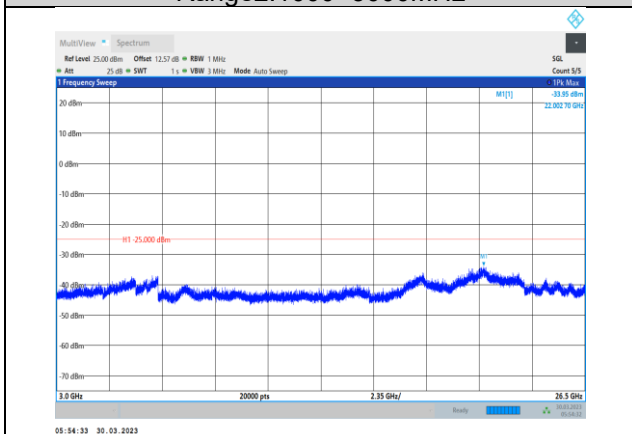

**Band38-15MHz-16QAM-38000-1RB#0-
Range2:1000~3000MHz**

**Band38-15MHz-16QAM-38000-1RB#0-
Range3:3000~26500MHz**