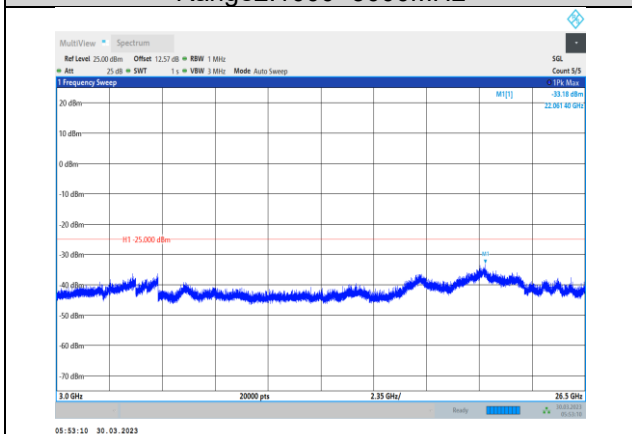

Band38-15MHz-64QAM-37825-1RB#0-
Range1:30~1000MHz

Band38-15MHz-64QAM-38000-1RB#0-
Range1:30~1000MHz

Band38-15MHz-64QAM-37825-1RB#0-
Range2:1000~3000MHz

Band38-15MHz-64QAM-38000-1RB#0-
Range2:1000~3000MHz