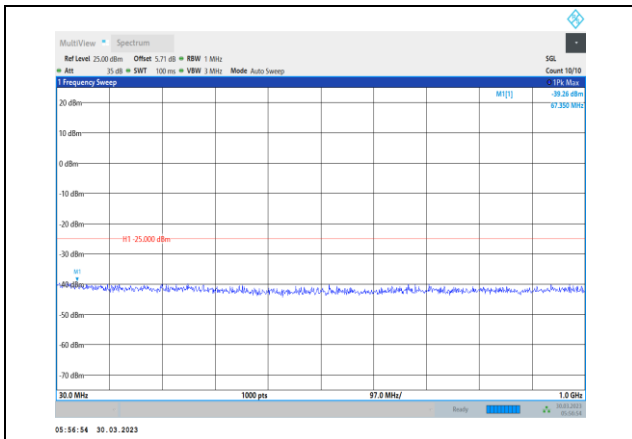

Band38-15MHz-64QAM-37825-1RB#0-
Range3:3000~26500MHz

Band38-15MHz-64QAM-38175-1RB#0-Range1:30~1000MHz