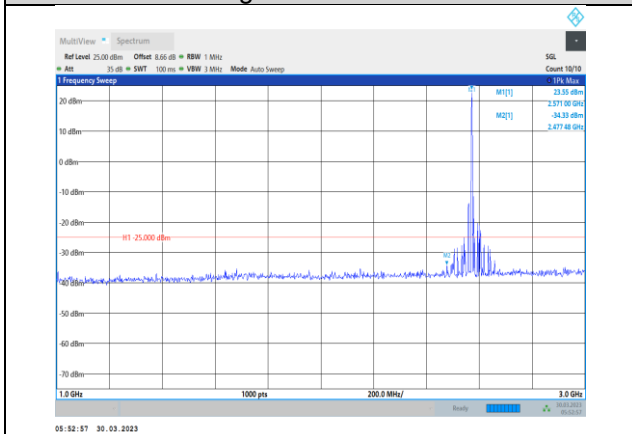

Band38-15MHz-64QAM-37825-1RB#0-
Range1:30~1000MHz

Band38-15MHz-64QAM-37825-1RB#0-
Range2:1000~3000MHz