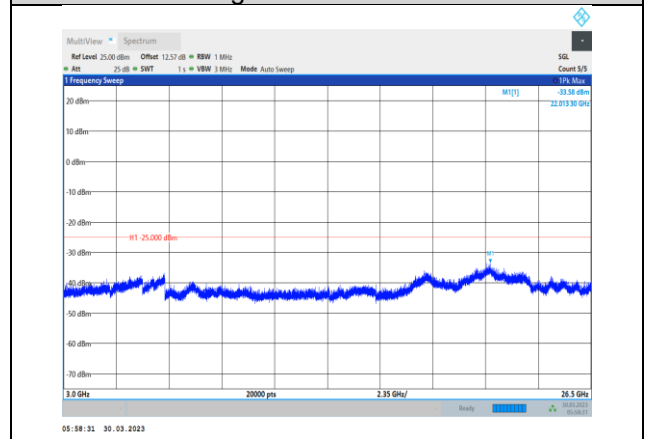

Band38-20MHz-QPSK-37850-1RB#0-Range2:1000~3000MHz

Band38-20MHz-QPSK-37850-1RB#0-Range3:3000~26500MHz