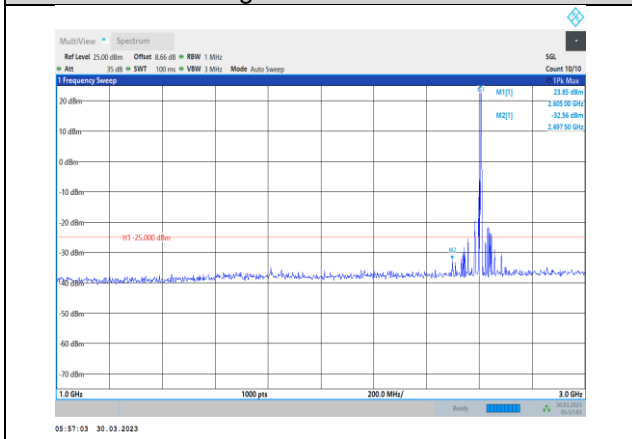

Band38-15MHz-64QAM-37825-1RB#0-
Range3:3000~26500MHz

Band38-15MHz-64QAM-38000-1RB#0-
Range3:3000~26500MHz

Band38-15MHz-64QAM-38175-1RB#0-Range1:30~1000MHz

Band38-20MHz-QPSK-37850-1RB#0-Range1:30~1000MHz

Band38-15MHz-64QAM-38175-1RB#0-Range2:1000~3000MHz