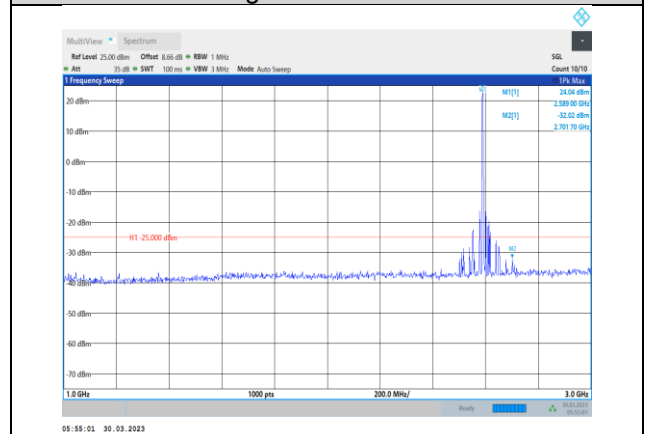

Band38-15MHz-64QAM-38000-1RB#0-
Range1:30~1000MHz

Band38-15MHz-64QAM-38000-1RB#0-
Range2:1000~3000MHz