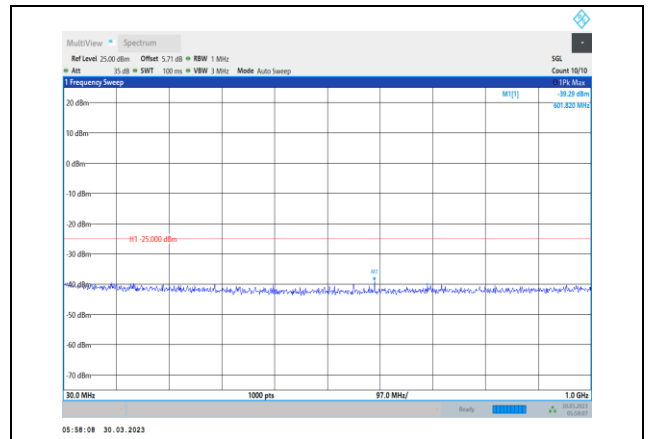

Band38-15MHz-64QAM-38000-1RB#0-
Range3:3000~26500MHz

Band38-20MHz-QPSK-37850-1RB#0-Range1:30~1000MHz