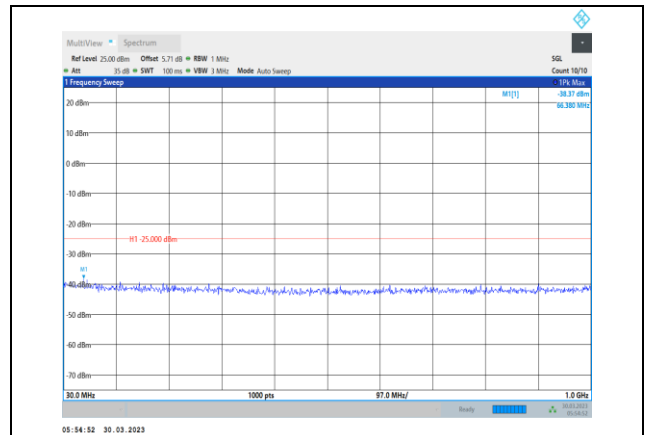

**Band38-15MHz-16QAM-38175-1RB#0-
Range3:3000~26500MHz**

Band38-15MHz-64QAM-38000-1RB#0-
Range1:30~1000MHz