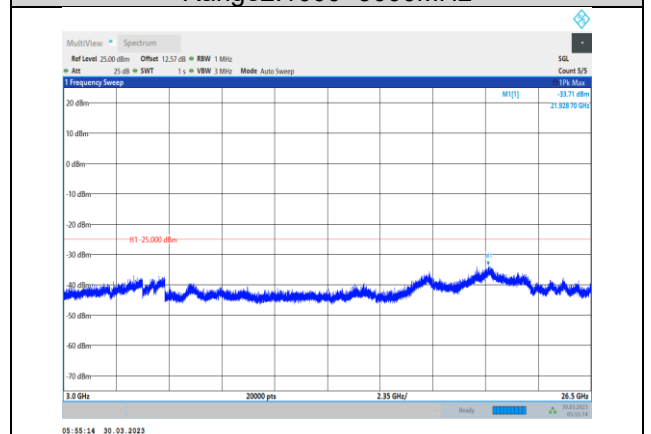

Band38-15MHz-64QAM-38000-1RB#0-
Range2:1000~3000MHz

Band38-15MHz-64QAM-38000-1RB#0-
Range3:3000~26500MHz