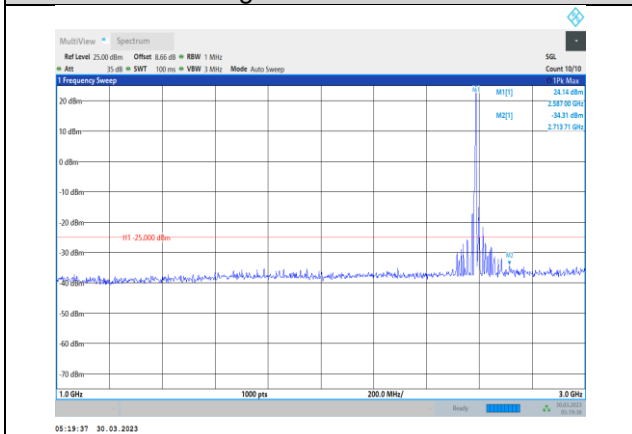

**Band41-15MHz-16QAM-40620-1RB#0-
Range1:30~1000MHz**

**Band41-15MHz-16QAM-40620-1RB#0-
Range2:1000~3000MHz**