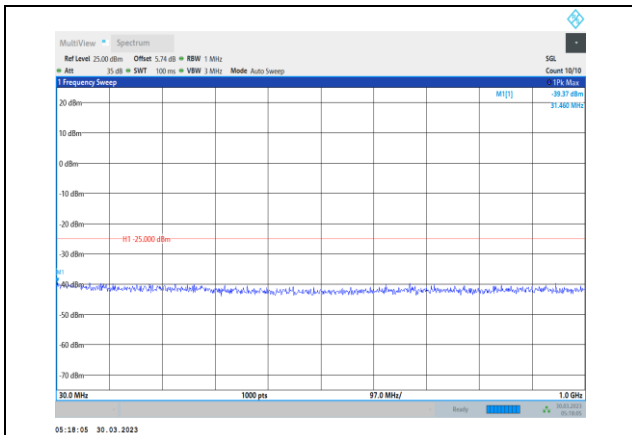

**Band41-15MHz-16QAM-40620-1RB#0-
Range3:3000~27000MHz**

**Band41-15MHz-64QAM-39725-1RB#0-
Range1:30~1000MHz**