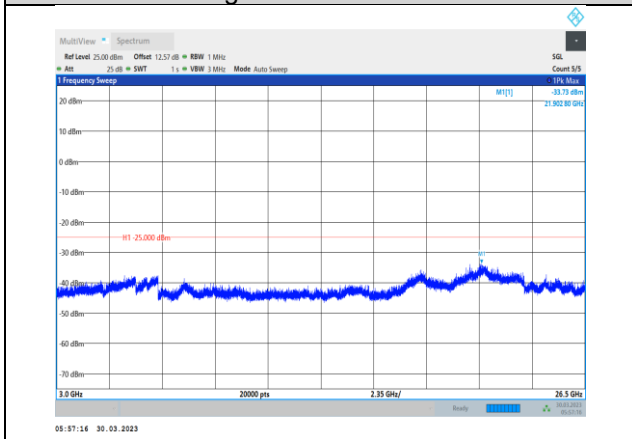

Band38-15MHz-64QAM-38175-1RB#0-Range2:1000~3000MHz

Band38-15MHz-64QAM-38175-1RB#0-Range3:3000~26500MHz