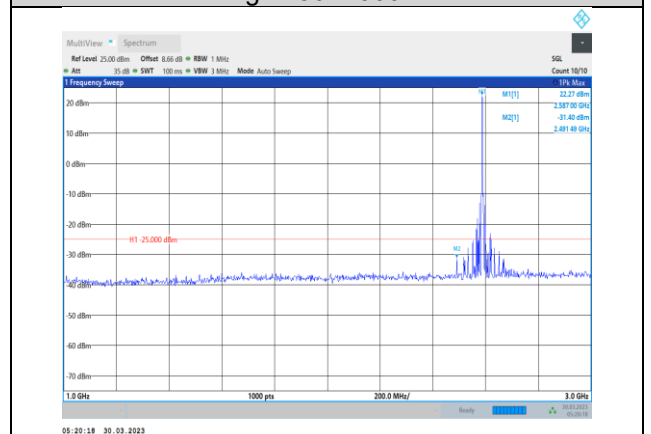

**Band41-15MHz-64QAM-40620-1RB#0-
Range1:30~1000MHz**

**Band41-15MHz-64QAM-40620-1RB#0-
Range2:1000~3000MHz**