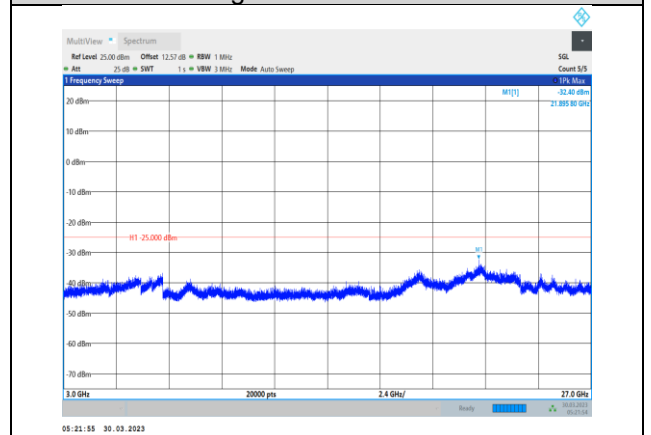

**Band41-15MHz-16QAM-41515-1RB#0-
Range2:1000~3000MHz**

**Band41-15MHz-16QAM-41515-1RB#0-
Range3:3000~27000MHz**