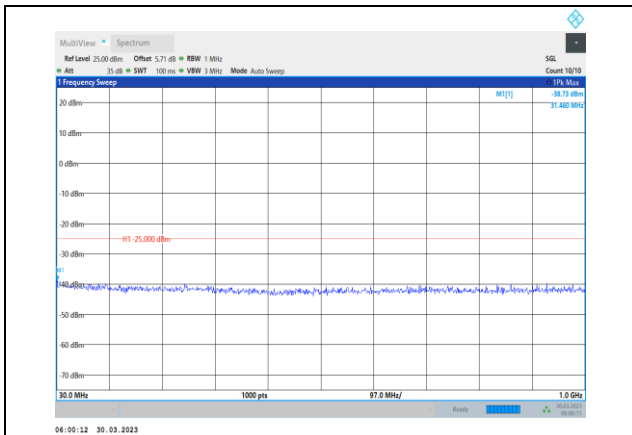

Band38-15MHz-64QAM-38175-1RB#0-Range3:3000~26500MHz

**Band38-20MHz-QPSK-38000-1RB#0-
Range1:30~1000MHz**