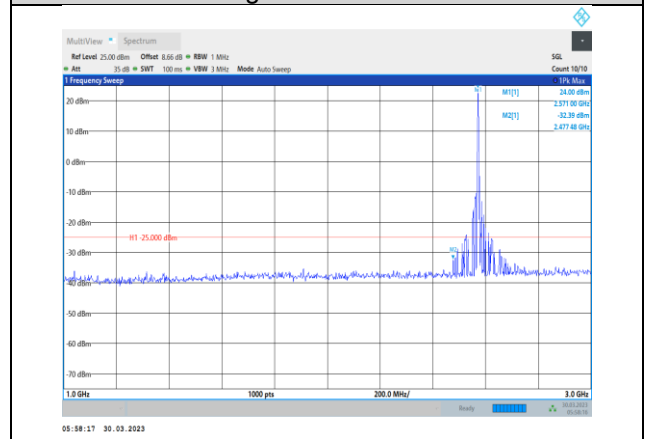

Band38-15MHz-64QAM-37825-1RB#0-
Range3:3000~26500MHz

Band38-15MHz-64QAM-38000-1RB#0-
Range3:3000~26500MHz

Band38-15MHz-64QAM-38175-1RB#0-Range1:30~1000MHz

Band38-20MHz-QPSK-37850-1RB#0-Range1:30~1000MHz

Band38-15MHz-64QAM-38175-1RB#0-Range2:1000~3000MHz