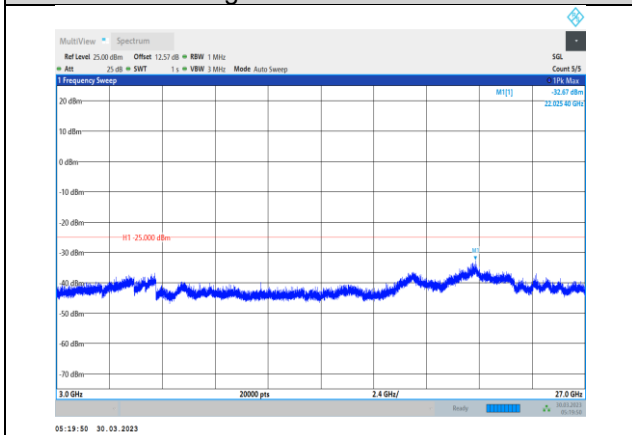

**Band41-15MHz-16QAM-40620-1RB#0-
Range2:1000~3000MHz**

**Band41-15MHz-16QAM-40620-1RB#0-
Range3:3000~27000MHz**