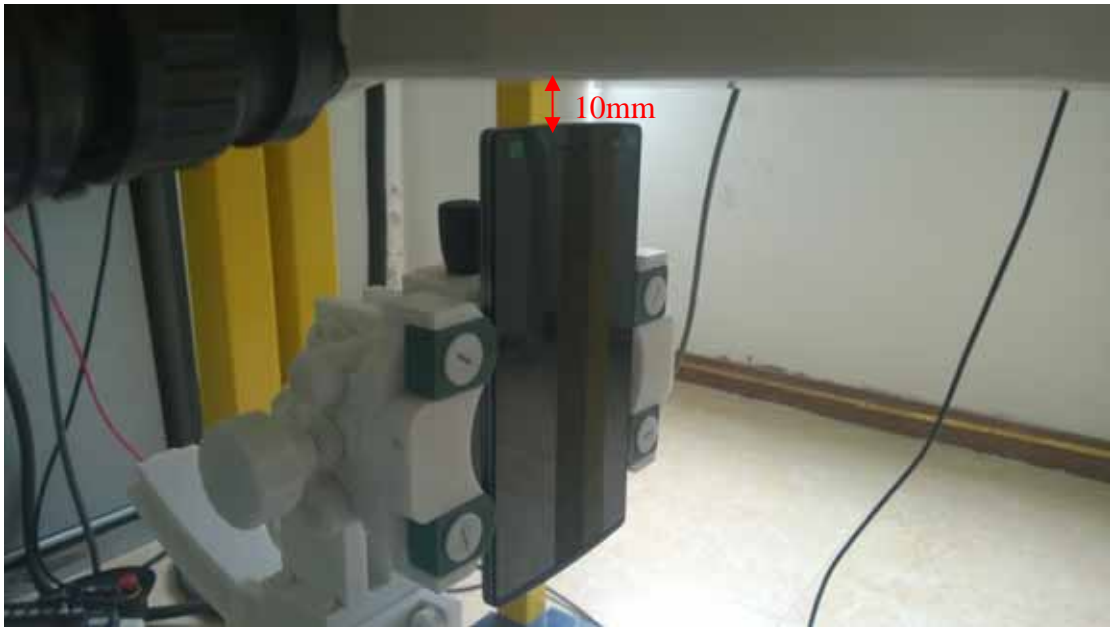

### 4 EUT Left Head Tilt15 Position

5 Side Position with earphone

6 Side Position

7. Edge A

8. Edge B

9. Edge C

10. Edge D

Liquid Level Photo Head Liquid

Liquid depth: 15.1cm

Liquid Level Photo Body Liquid

Liquid depth: 15.5cm