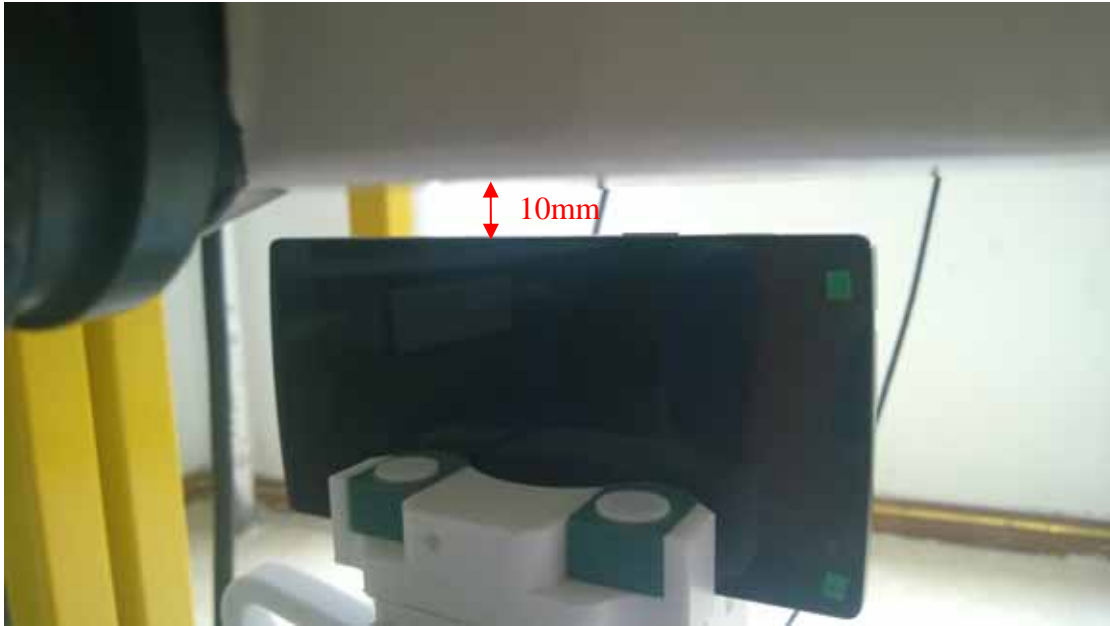

### 4 EUT Left Head Tilt15 Position

5 Side Position with earphone

6 Side Position

7. Edge A

8. Edge B

9. Edge C

10. Edge D

Liquid Level Photo Head Liquid

Liquid depth: 15.1cm

Liquid Level Photo Body Liquid

Liquid depth: 15.5cm