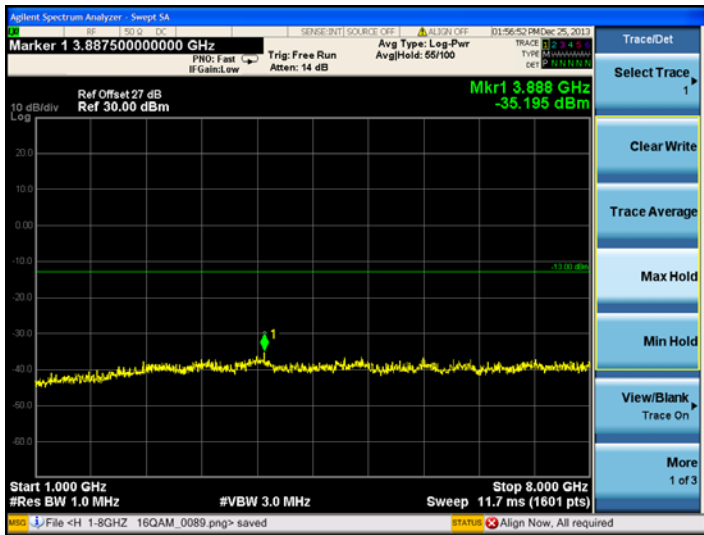

16QAM

LTE Band 4 15MHz BW, High Channel

QPSK

16QAM

LTE Band 4 20MHz BW, High Channel
QPSK

16QAM

LTE Band 17
Low channel:

LTE Band 17 5MHz BW, Low Channel

QPSK

16QAM

LTE Band 17 10MHz BW, Low Channel

QPSK

16QAM

Middle channel:

LTE Band 17 5MHz BW, Mid Channel

QPSK

16QAM

LTE Band 17 10MHz BW, Mid Channel

QPSK

16QAM

High channel:

LTE Band 17 5MHz BW, High Channel

QPSK

16QAM