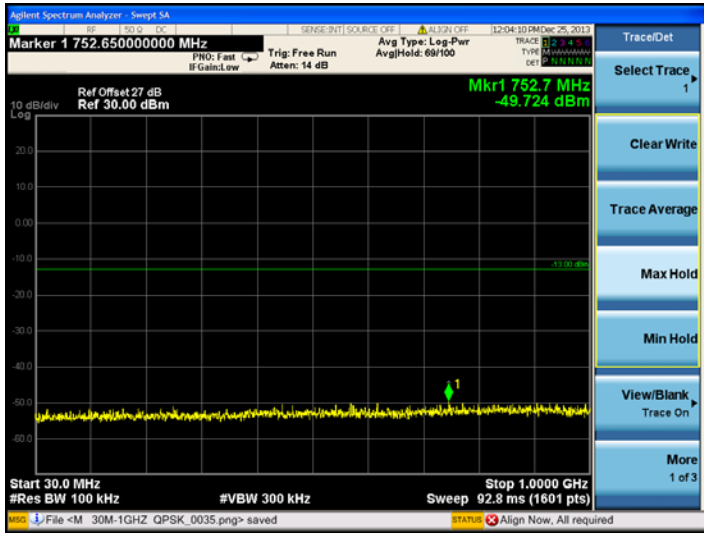

16QAM

LTE Band 4 20MHz BW, Mid Channel

QPSK

16QAM

High channel:

LTE Band 4 1.4MHz BW, High Channel

QPSK

16QAM

LTE Band 4 3MHz BW, High Channel

QPSK

16QAM

LTE Band 4 5MHz BW, High Channel

QPSK

16QAM

LTE Band 4 10MHz BW, High Channel

QPSK

16QAM

LTE Band 4 15MHz BW, High Channel

QPSK

16QAM

LTE Band 4 20MHz BW, High Channel
QPSK

16QAM

LTE Band 17
Low channel:

LTE Band 17 5MHz BW, Low Channel