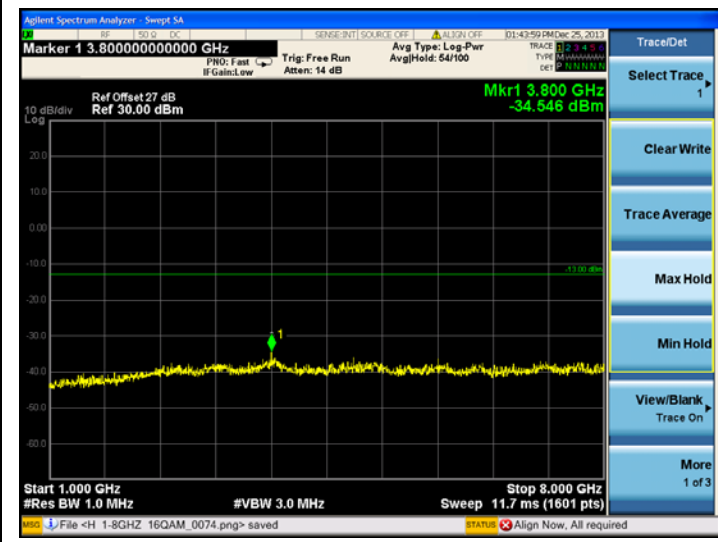

16QAM

LTE Band 17 10MHz BW, Mid Channel

QPSK

16QAM

High channel:

LTE Band 17 5MHz BW, High Channel

QPSK

16QAM