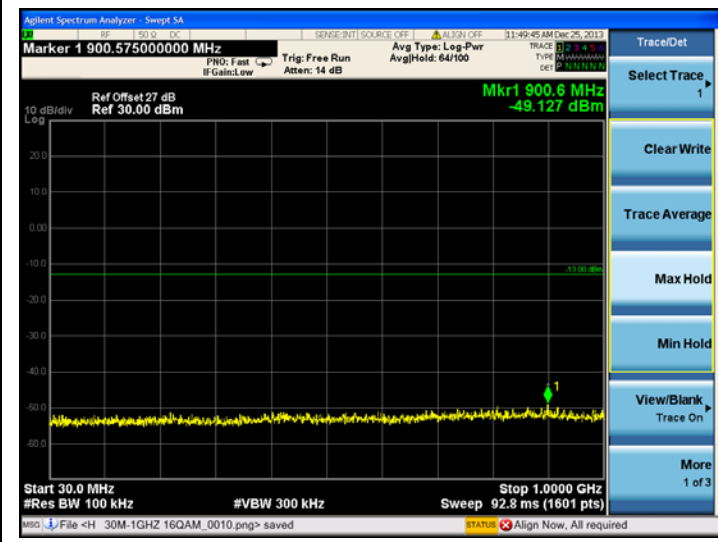

LTE Band 4 5MHz BW, Mid Channel

QPSK

16QAM

LTE Band 4 10MHz BW, Mid Channel

QPSK

16QAM

LTE Band 4 15MHz BW, Mid Channel

QPSK

16QAM

LTE Band 4 20MHz BW, Mid Channel

QPSK

16QAM

High channel:

LTE Band 4 1.4MHz BW, High Channel

QPSK

16QAM