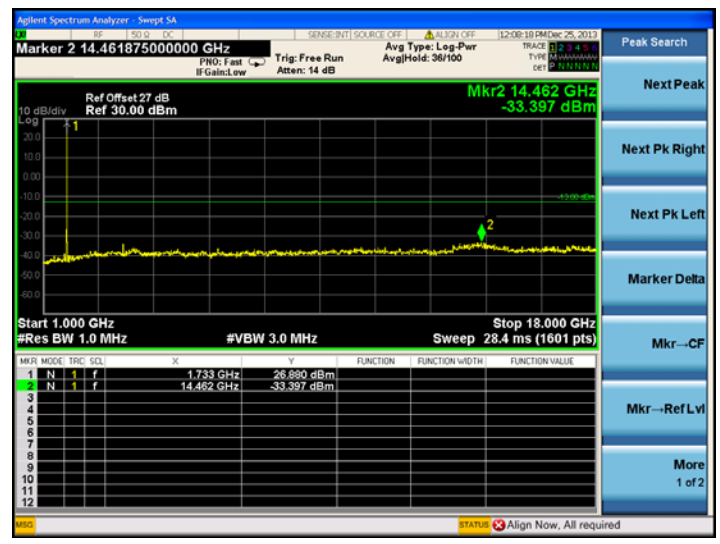

LTE Band 4 5MHz BW, Mid Channel

QPSK

16QAM

LTE Band 4 10MHz BW, Mid Channel

QPSK

16QAM

LTE Band 4 15MHz BW, Mid Channel

QPSK

16QAM

LTE Band 4 20MHz BW, Mid Channel

QPSK

16QAM

High channel:

LTE Band 4 1.4MHz BW, High Channel

QPSK

16QAM

LTE Band 4 3MHz BW, High Channel

QPSK

16QAM

LTE Band 4 5MHz BW, High Channel

QPSK

16QAM

LTE Band 4 10MHz BW, High Channel

QPSK