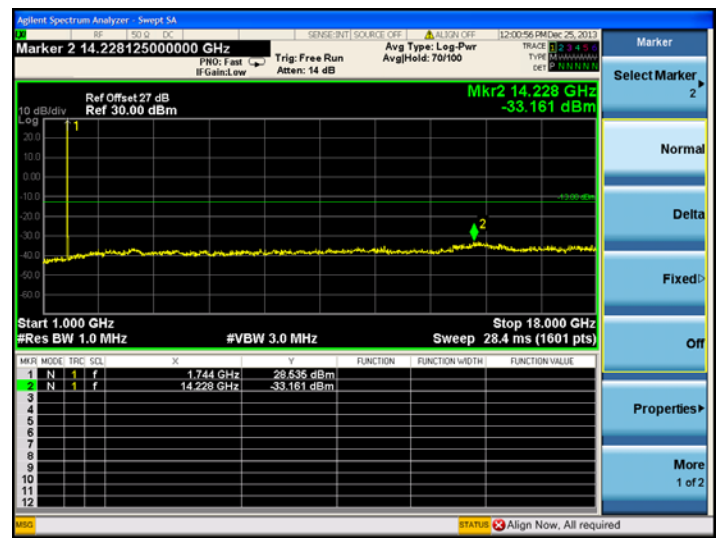

16QAM

LTE Band 4 20MHz BW, Mid Channel

QPSK

16QAM

High channel:

LTE Band 4 1.4MHz BW, High Channel

QPSK

16QAM

LTE Band 4 3MHz BW, High Channel

QPSK

16QAM

LTE Band 4 5MHz BW, High Channel

QPSK

16QAM

LTE Band 4 10MHz BW, High Channel

QPSK

16QAM

LTE Band 4 15MHz BW, High Channel

QPSK

16QAM

LTE Band 4 20MHz BW, High Channel
QPSK

16QAM

LTE Band 17
Low channel:

LTE Band 17 5MHz BW, Low Channel