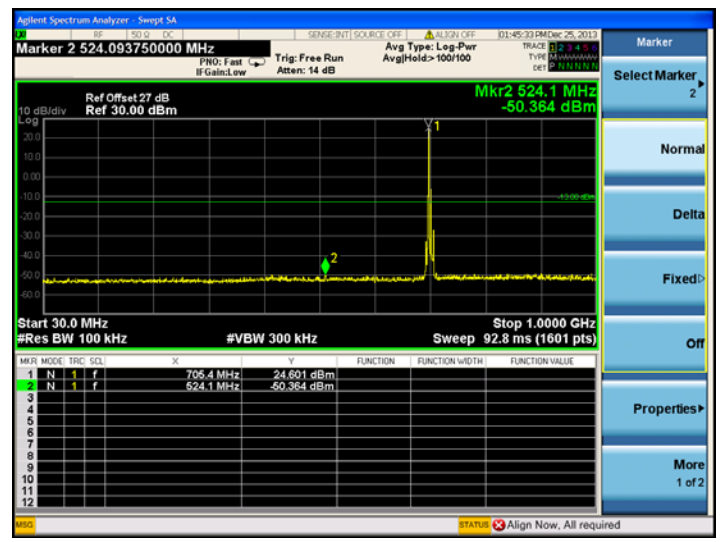

QPSK

16QAM

LTE Band 17 10MHz BW, Low Channel

QPSK

16QAM

Middle channel:

LTE Band 17 5MHz BW, Mid Channel

QPSK

16QAM

LTE Band 17 10MHz BW, Mid Channel

QPSK

16QAM

High channel:

LTE Band 17 5MHz BW, High Channel

QPSK

16QAM