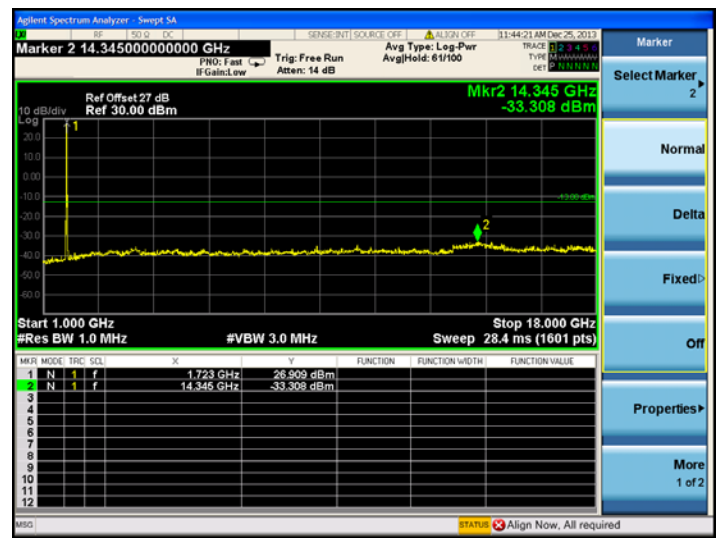

LTE Band 4 5MHz BW, Mid Channel

QPSK

16QAM

LTE Band 4 10MHz BW, Mid Channel

QPSK

16QAM

LTE Band 4 15MHz BW, Mid Channel

QPSK

16QAM

LTE Band 4 20MHz BW, Mid Channel

QPSK

16QAM

High channel:

LTE Band 4 1.4MHz BW, High Channel

QPSK

16QAM

LTE Band 4 3MHz BW, High Channel

QPSK

16QAM

LTE Band 4 5MHz BW, High Channel

QPSK

16QAM

LTE Band 4 10MHz BW, High Channel

QPSK