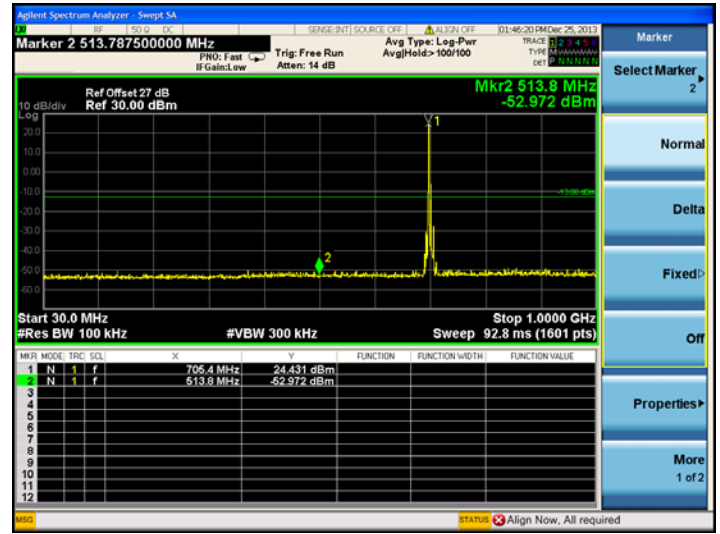

QPSK

16QAM

LTE Band 17 10MHz BW, Low Channel

QPSK

16QAM

Middle channel:

LTE Band 17 5MHz BW, Mid Channel

QPSK

16QAM

LTE Band 17 10MHz BW, Mid Channel

QPSK

16QAM

High channel:

LTE Band 17 5MHz BW, High Channel

QPSK

16QAM