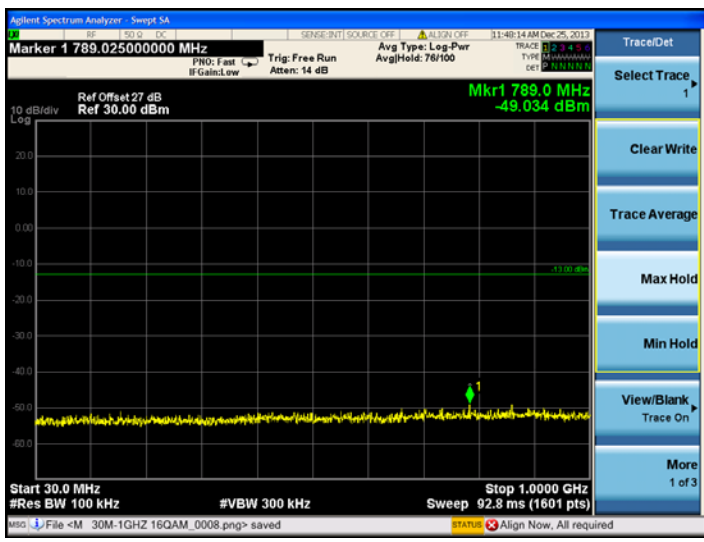

16QAM

LTE Band 4 15MHz BW, High Channel

QPSK

16QAM

LTE Band 4 20MHz BW, High Channel
QPSK

16QAM

LTE Band 17
Low channel:

LTE Band 17 5MHz BW, Low Channel

QPSK

16QAM

LTE Band 17 10MHz BW, Low Channel

QPSK

16QAM

Middle channel:

LTE Band 17 5MHz BW, Mid Channel

QPSK