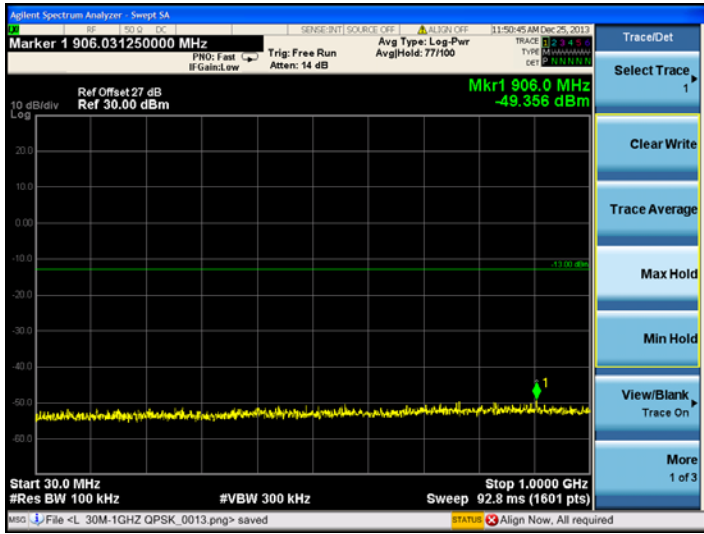

LTE Band 4 5MHz BW, Mid Channel

QPSK

16QAM

LTE Band 4 10MHz BW, Mid Channel

QPSK

16QAM

LTE Band 4 15MHz BW, Mid Channel

QPSK

16QAM

LTE Band 4 20MHz BW, Mid Channel

QPSK

16QAM

High channel:

LTE Band 4 1.4MHz BW, High Channel

QPSK

16QAM