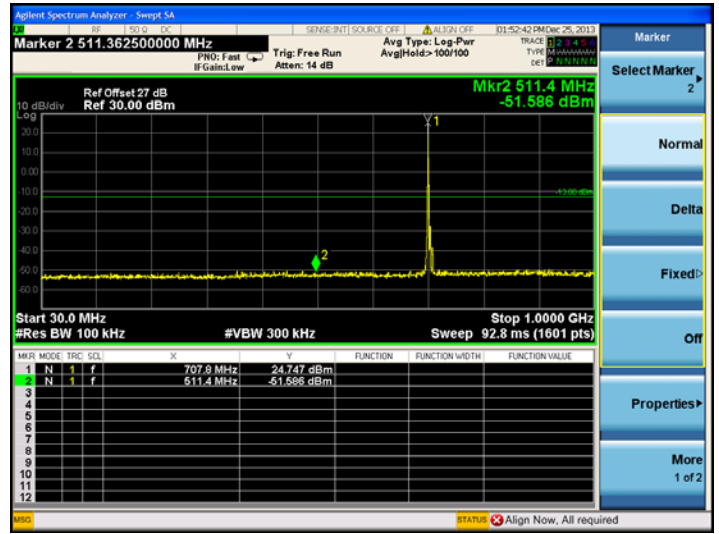

QPSK

16QAM

LTE Band 17 10MHz BW, Low Channel

QPSK

16QAM

Middle channel:

LTE Band 17 5MHz BW, Mid Channel

QPSK

16QAM

LTE Band 17 10MHz BW, Mid Channel

QPSK

16QAM

High channel:

LTE Band 17 5MHz BW, High Channel

QPSK

16QAM