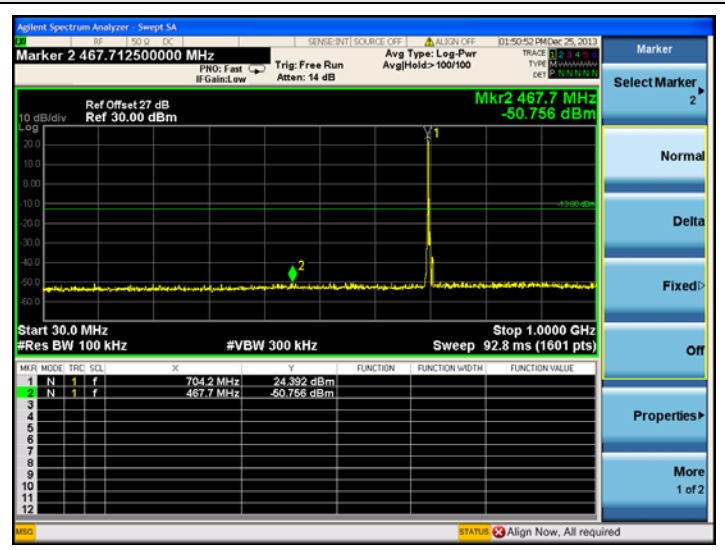

16QAM

LTE Band 4 15MHz BW, High Channel

QPSK

16QAM

LTE Band 4 20MHz BW, High Channel
QPSK

16QAM

LTE Band 17
Low channel:

LTE Band 17 5MHz BW, Low Channel

QPSK

16QAM

LTE Band 17 10MHz BW, Low Channel

QPSK

16QAM

Middle channel:

LTE Band 17 5MHz BW, Mid Channel

QPSK