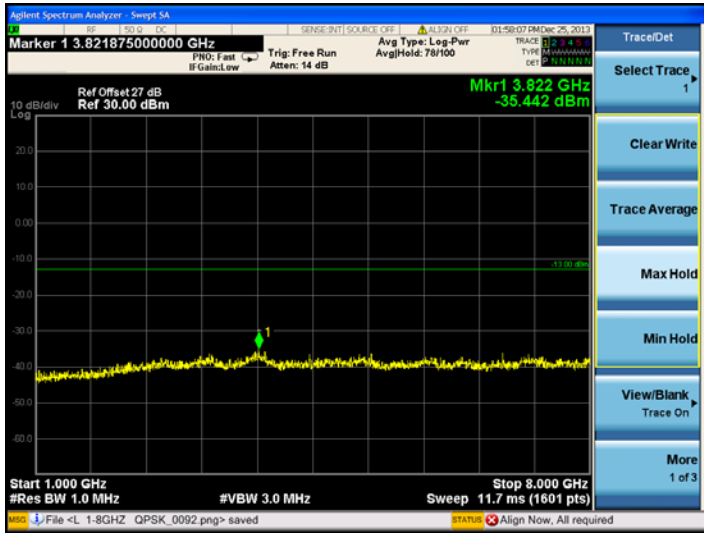

16QAM

LTE Band 4 15MHz BW, High Channel

QPSK

16QAM

LTE Band 4 20MHz BW, High Channel
QPSK

16QAM

LTE Band 17
Low channel:

LTE Band 17 5MHz BW, Low Channel

QPSK

16QAM

LTE Band 17 10MHz BW, Low Channel

QPSK

16QAM

Middle channel:

LTE Band 17 5MHz BW, Mid Channel

QPSK

16QAM

LTE Band 17 10MHz BW, Mid Channel

QPSK

16QAM

High channel:

LTE Band 17 5MHz BW, High Channel

QPSK

16QAM