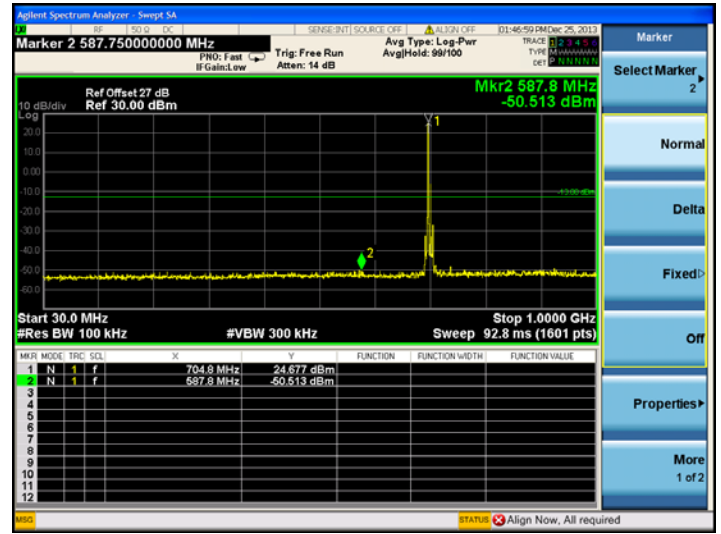

QPSK

16QAM

LTE Band 17 10MHz BW, Low Channel

QPSK

16QAM

Middle channel:

LTE Band 17 5MHz BW, Mid Channel

QPSK

16QAM

LTE Band 17 10MHz BW, Mid Channel

QPSK

16QAM

High channel:

LTE Band 17 5MHz BW, High Channel

QPSK

16QAM