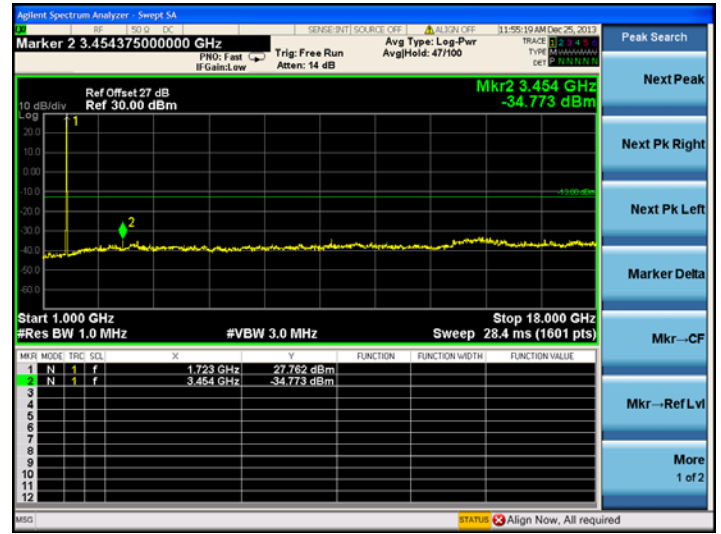

LTE Band 4 5MHz BW, Mid Channel

QPSK

16QAM

LTE Band 4 10MHz BW, Mid Channel

QPSK

16QAM

LTE Band 4 15MHz BW, Mid Channel

QPSK

16QAM

LTE Band 4 20MHz BW, Mid Channel

QPSK

16QAM

High channel:

LTE Band 4 1.4MHz BW, High Channel

QPSK

16QAM

LTE Band 4 3MHz BW, High Channel

QPSK

16QAM

LTE Band 4 5MHz BW, High Channel

QPSK

16QAM

LTE Band 4 10MHz BW, High Channel

QPSK