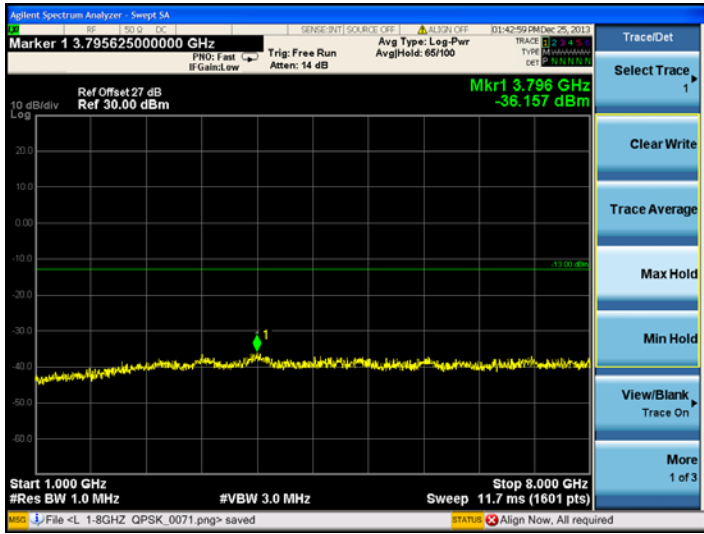

16QAM

LTE Band 4 15MHz BW, High Channel

QPSK

16QAM

LTE Band 4 20MHz BW, High Channel
QPSK

16QAM

LTE Band 17
Low channel:

LTE Band 17 5MHz BW, Low Channel

QPSK

16QAM

LTE Band 17 10MHz BW, Low Channel

QPSK

16QAM

Middle channel:

LTE Band 17 5MHz BW, Mid Channel

QPSK

16QAM

LTE Band 17 10MHz BW, Mid Channel

QPSK

16QAM

High channel:

LTE Band 17 5MHz BW, High Channel

QPSK

16QAM