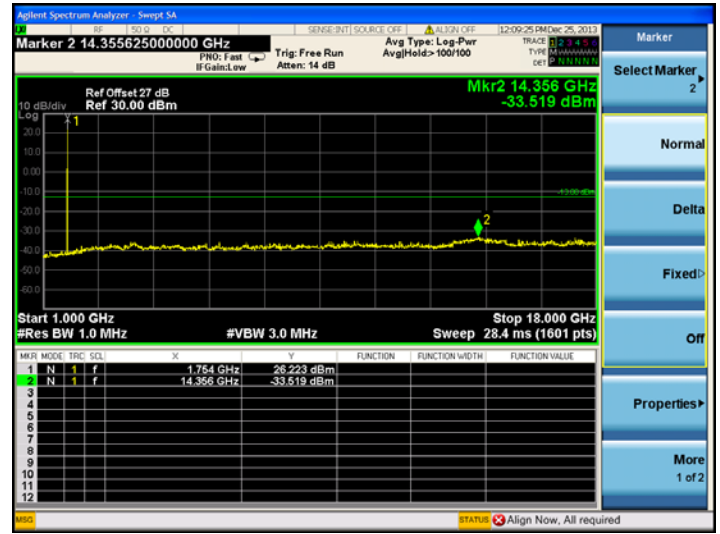

16QAM

LTE Band 4 20MHz BW, Mid Channel

QPSK

16QAM

High channel:

LTE Band 4 1.4MHz BW, High Channel

QPSK

16QAM

LTE Band 4 3MHz BW, High Channel

QPSK

16QAM

LTE Band 4 5MHz BW, High Channel

QPSK

16QAM

LTE Band 4 10MHz BW, High Channel

QPSK

16QAM

LTE Band 4 15MHz BW, High Channel

QPSK

16QAM

LTE Band 4 20MHz BW, High Channel
QPSK

16QAM

LTE Band 17
Low channel:

LTE Band 17 5MHz BW, Low Channel