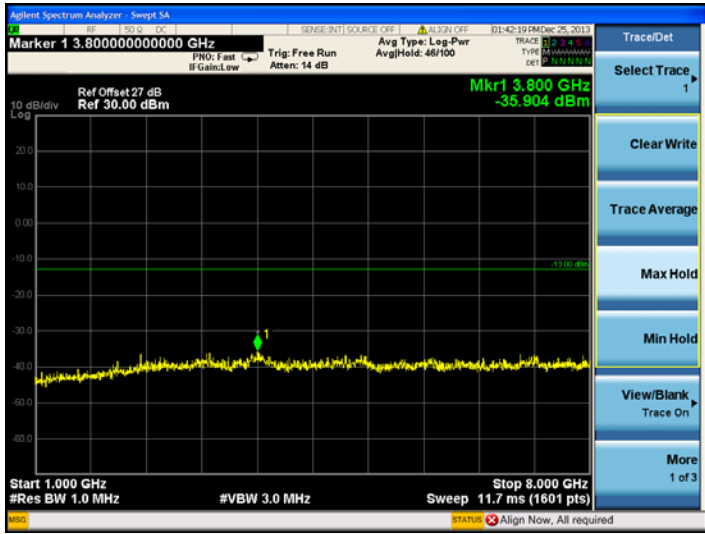

16QAM

LTE Band 4 15MHz BW, High Channel

QPSK

16QAM

LTE Band 4 20MHz BW, High Channel
QPSK

16QAM

LTE Band 17
Low channel:

LTE Band 17 5MHz BW, Low Channel

QPSK

16QAM

LTE Band 17 10MHz BW, Low Channel

QPSK

16QAM

Middle channel:

LTE Band 17 5MHz BW, Mid Channel

QPSK

16QAM

LTE Band 17 10MHz BW, Mid Channel

QPSK

16QAM

High channel:

LTE Band 17 5MHz BW, High Channel

QPSK

16QAM