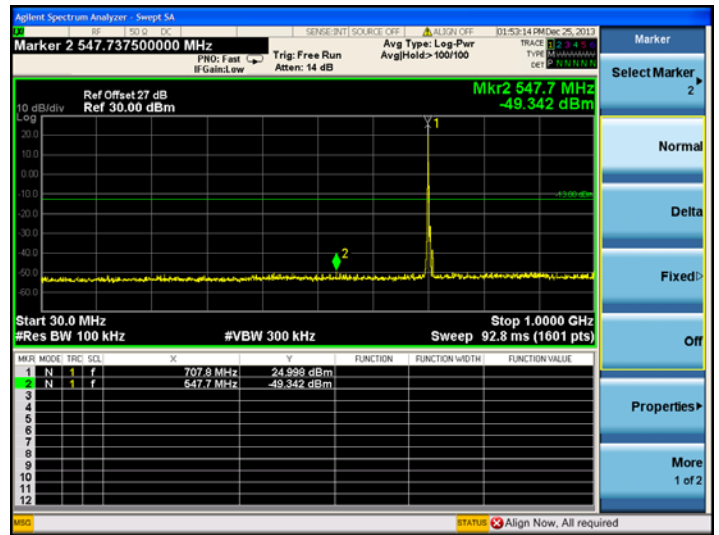

QPSK

16QAM

LTE Band 17 10MHz BW, Low Channel

QPSK

16QAM

Middle channel:

LTE Band 17 5MHz BW, Mid Channel

QPSK

16QAM

LTE Band 17 10MHz BW, Mid Channel

QPSK

16QAM

High channel:

LTE Band 17 5MHz BW, High Channel

QPSK

16QAM