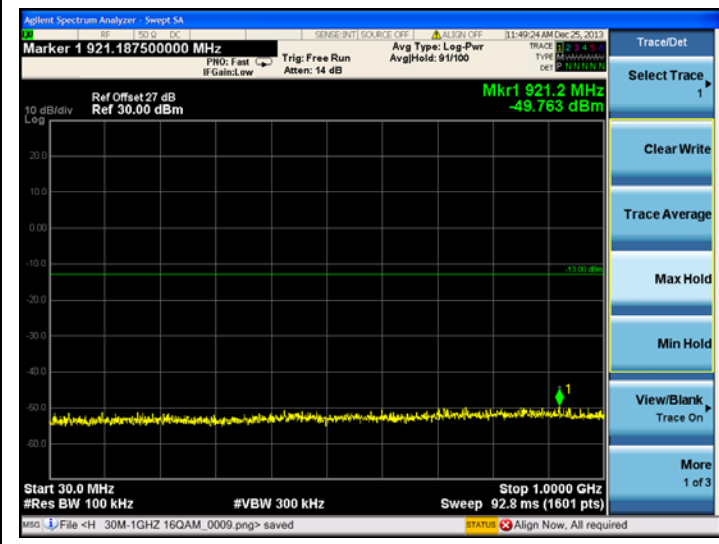

16QAM

LTE Band 4 15MHz BW, High Channel

QPSK

16QAM

LTE Band 4 20MHz BW, High Channel
QPSK

16QAM

LTE Band 17
Low channel:

LTE Band 17 5MHz BW, Low Channel

QPSK

16QAM

LTE Band 17 10MHz BW, Low Channel

QPSK

16QAM

Middle channel:

LTE Band 17 5MHz BW, Mid Channel

QPSK