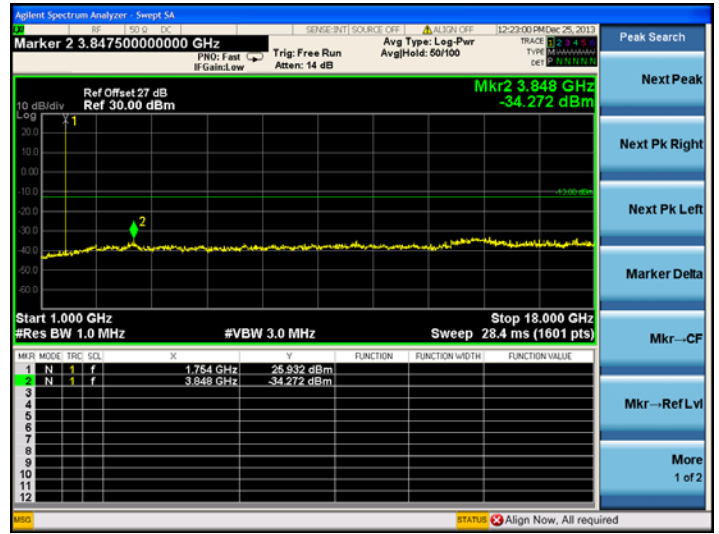

LTE Band 4 5MHz BW, Mid Channel

QPSK

16QAM

LTE Band 4 10MHz BW, Mid Channel

QPSK

16QAM

LTE Band 4 15MHz BW, Mid Channel

QPSK

16QAM

LTE Band 4 20MHz BW, Mid Channel

QPSK

16QAM

High channel:

LTE Band 4 1.4MHz BW, High Channel

QPSK

16QAM

LTE Band 4 3MHz BW, High Channel

QPSK

16QAM

LTE Band 4 5MHz BW, High Channel

QPSK

16QAM

LTE Band 4 10MHz BW, High Channel

QPSK