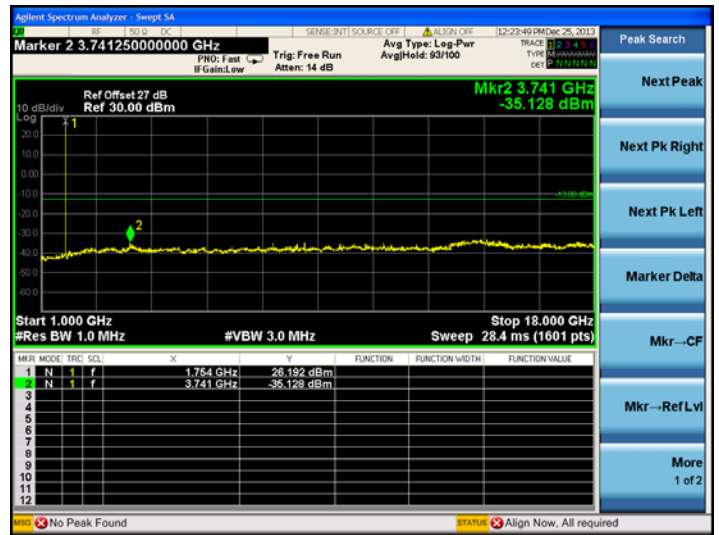

LTE Band 4 5MHz BW, Mid Channel

QPSK

16QAM

LTE Band 4 10MHz BW, Mid Channel

QPSK

16QAM

LTE Band 4 15MHz BW, Mid Channel

QPSK

16QAM

LTE Band 4 20MHz BW, Mid Channel

QPSK

16QAM

High channel:

LTE Band 4 1.4MHz BW, High Channel

QPSK

16QAM

LTE Band 4 3MHz BW, High Channel

QPSK

16QAM

LTE Band 4 5MHz BW, High Channel

QPSK

16QAM

LTE Band 4 10MHz BW, High Channel

QPSK