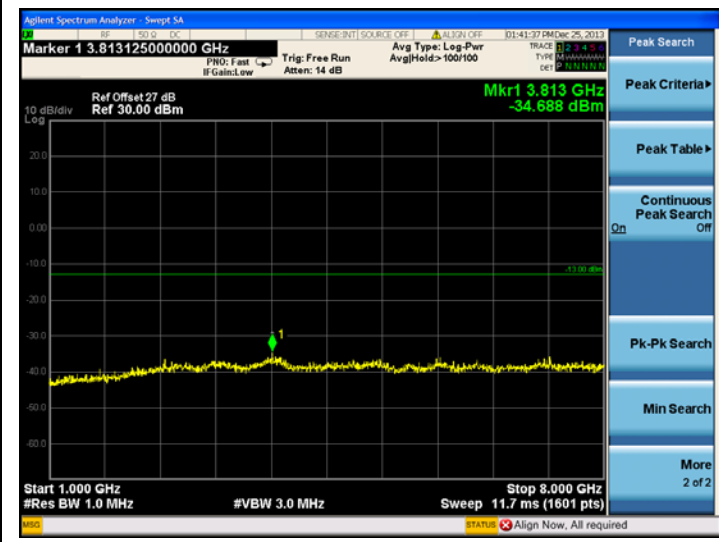

16QAM

LTE Band 4 15MHz BW, High Channel

QPSK

16QAM

LTE Band 4 20MHz BW, High Channel
QPSK

16QAM

LTE Band 17
Low channel:

LTE Band 17 5MHz BW, Low Channel

QPSK

16QAM

LTE Band 17 10MHz BW, Low Channel

QPSK

16QAM

Middle channel:

LTE Band 17 5MHz BW, Mid Channel

QPSK

16QAM

LTE Band 17 10MHz BW, Mid Channel

QPSK

16QAM

High channel:

LTE Band 17 5MHz BW, High Channel

QPSK

16QAM