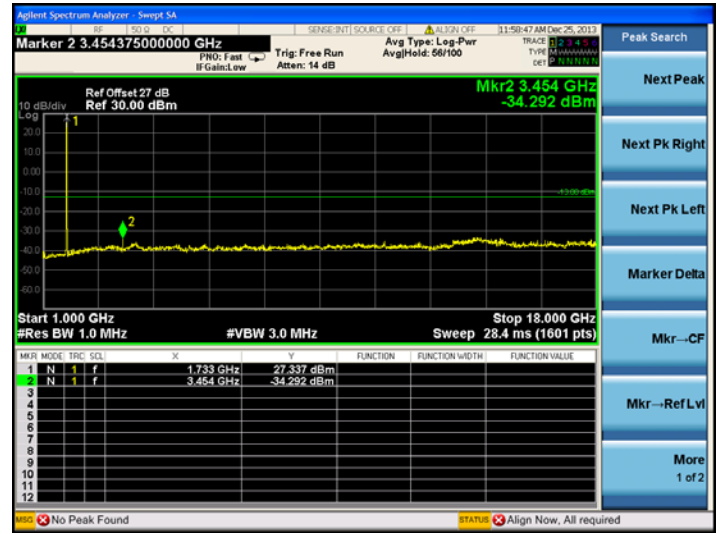

LTE Band 4 5MHz BW, Mid Channel

QPSK

16QAM

LTE Band 4 10MHz BW, Mid Channel

QPSK

16QAM

LTE Band 4 15MHz BW, Mid Channel

QPSK

16QAM

LTE Band 4 20MHz BW, Mid Channel

QPSK

16QAM

High channel:

LTE Band 4 1.4MHz BW, High Channel

QPSK

16QAM

LTE Band 4 3MHz BW, High Channel

QPSK

16QAM

LTE Band 4 5MHz BW, High Channel

QPSK

16QAM

LTE Band 4 10MHz BW, High Channel

QPSK