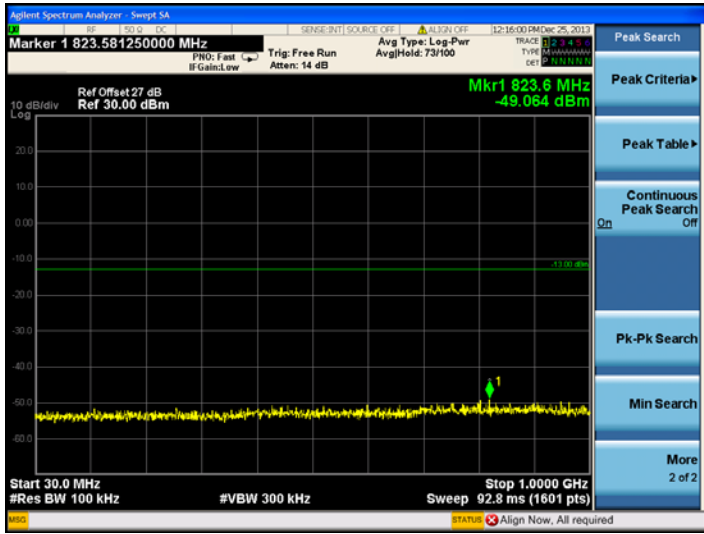

LTE Band 4 5MHz BW, Mid Channel

QPSK

16QAM

LTE Band 4 10MHz BW, Mid Channel

QPSK

16QAM

LTE Band 4 15MHz BW, Mid Channel

QPSK

16QAM

LTE Band 4 20MHz BW, Mid Channel

QPSK

16QAM

High channel:

LTE Band 4 1.4MHz BW, High Channel

QPSK

16QAM

LTE Band 4 3MHz BW, High Channel

QPSK

16QAM

LTE Band 4 5MHz BW, High Channel

QPSK

16QAM

LTE Band 4 10MHz BW, High Channel

QPSK