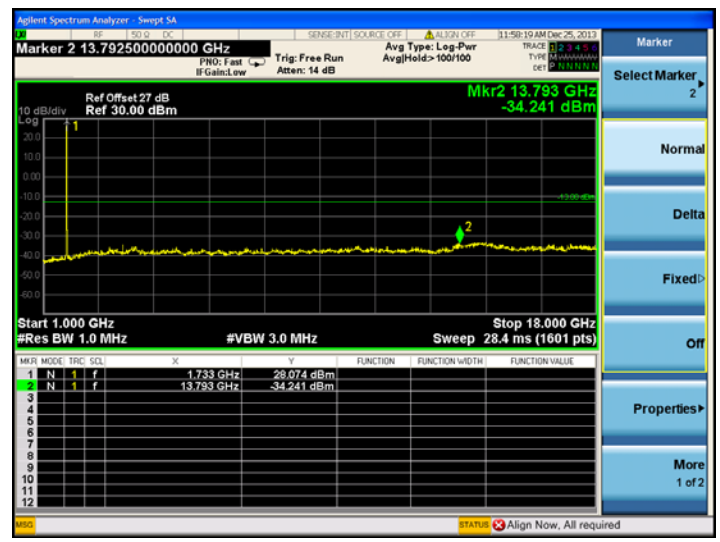

LTE Band 4 5MHz BW, Mid Channel

QPSK

16QAM

LTE Band 4 10MHz BW, Mid Channel

QPSK

16QAM

LTE Band 4 15MHz BW, Mid Channel

QPSK

16QAM

LTE Band 4 20MHz BW, Mid Channel

QPSK

16QAM

High channel:

LTE Band 4 1.4MHz BW, High Channel

QPSK

16QAM

LTE Band 4 3MHz BW, High Channel

QPSK

16QAM

LTE Band 4 5MHz BW, High Channel

QPSK

16QAM

LTE Band 4 10MHz BW, High Channel

QPSK