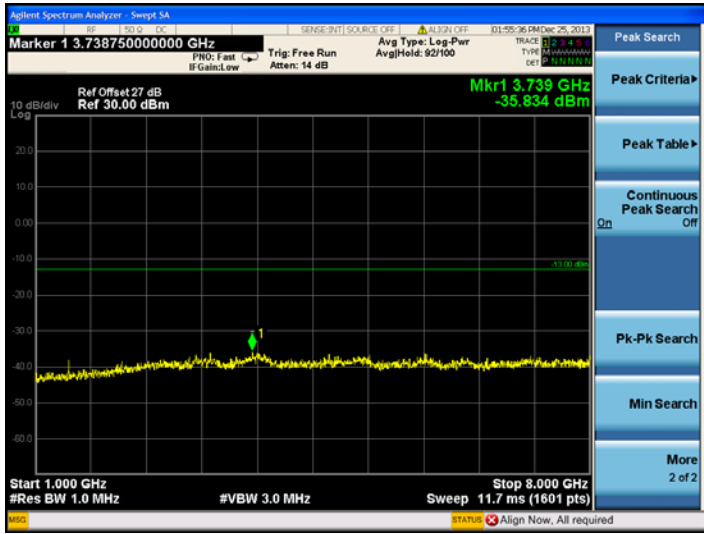

QPSK

16QAM

LTE Band 17 10MHz BW, Low Channel

QPSK

16QAM

Middle channel:

LTE Band 17 5MHz BW, Mid Channel

QPSK

16QAM

LTE Band 17 10MHz BW, Mid Channel

QPSK

16QAM

High channel:

LTE Band 17 5MHz BW, High Channel

QPSK

16QAM