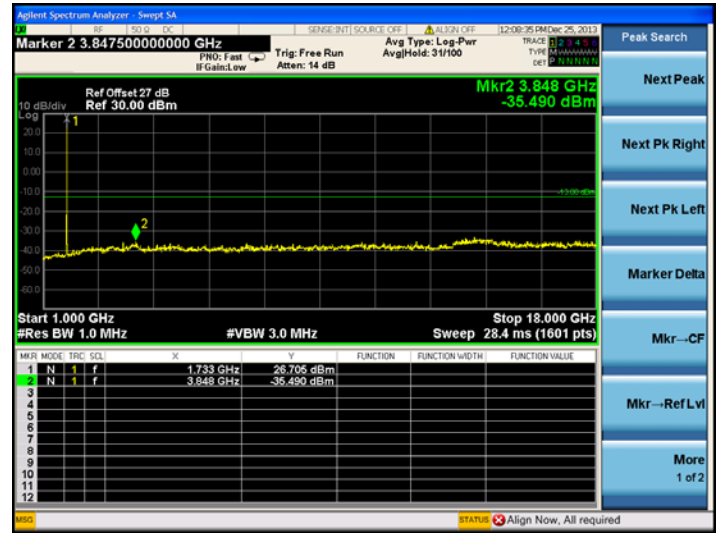

LTE Band 4 5MHz BW, Mid Channel

QPSK

16QAM

LTE Band 4 10MHz BW, Mid Channel

QPSK

16QAM

LTE Band 4 15MHz BW, Mid Channel

QPSK

16QAM

LTE Band 4 20MHz BW, Mid Channel

QPSK

16QAM

High channel:

LTE Band 4 1.4MHz BW, High Channel

QPSK

16QAM

LTE Band 4 3MHz BW, High Channel

QPSK

16QAM

LTE Band 4 5MHz BW, High Channel

QPSK

16QAM

LTE Band 4 10MHz BW, High Channel

QPSK