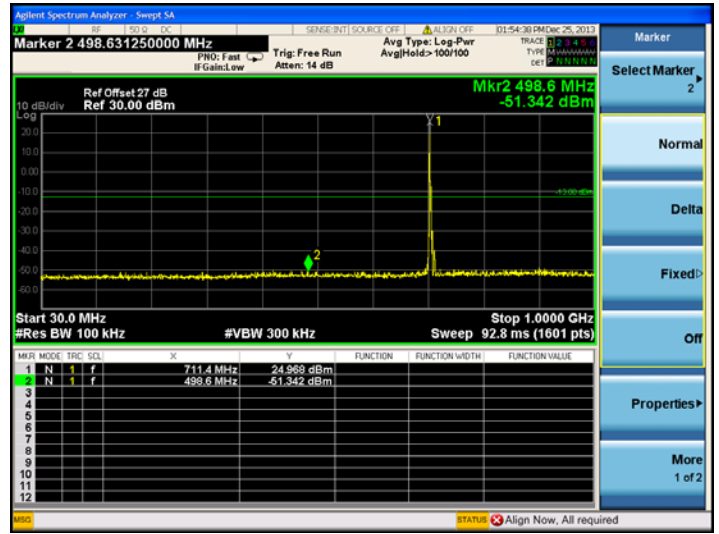

16QAM

LTE Band 17 10MHz BW, Mid Channel

QPSK

16QAM

High channel:

LTE Band 17 5MHz BW, High Channel

QPSK

16QAM