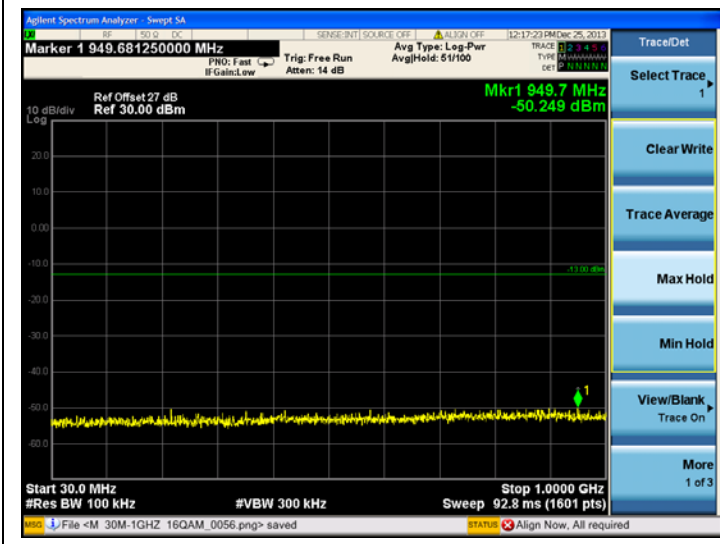

16QAM

LTE Band 4 20MHz BW, Mid Channel

QPSK

16QAM

High channel:

LTE Band 4 1.4MHz BW, High Channel

QPSK

16QAM

LTE Band 4 3MHz BW, High Channel

QPSK

16QAM

LTE Band 4 5MHz BW, High Channel

QPSK

16QAM

LTE Band 4 10MHz BW, High Channel

QPSK