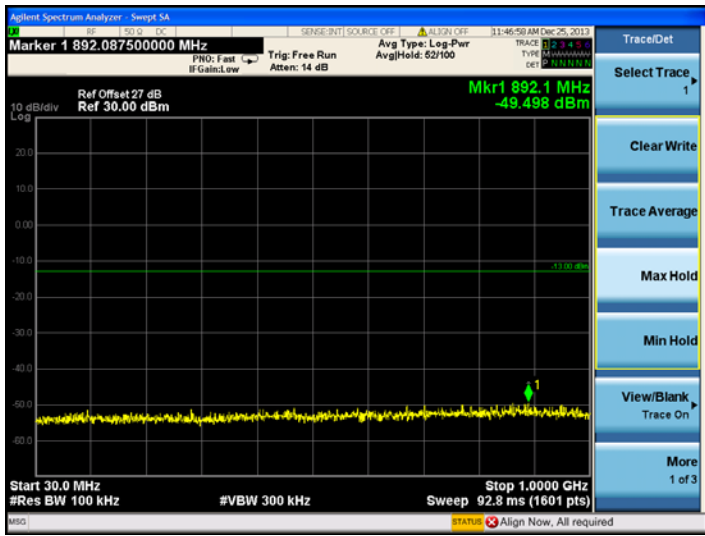

LTE Band 4 5MHz BW, Mid Channel

QPSK

16QAM

LTE Band 4 10MHz BW, Mid Channel

QPSK

16QAM

LTE Band 4 15MHz BW, Mid Channel

QPSK

16QAM

LTE Band 4 20MHz BW, Mid Channel

QPSK

16QAM

High channel:

LTE Band 4 1.4MHz BW, High Channel

QPSK

16QAM

LTE Band 4 3MHz BW, High Channel

QPSK

16QAM

LTE Band 4 5MHz BW, High Channel

QPSK

16QAM

LTE Band 4 10MHz BW, High Channel

QPSK