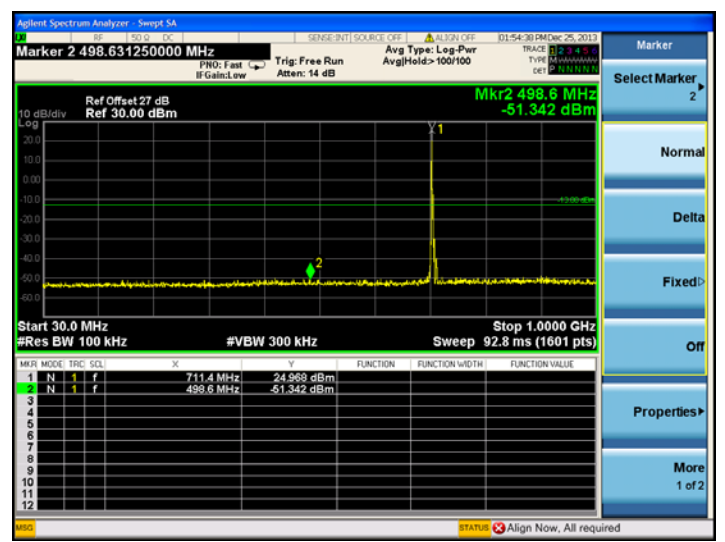

16QAM

LTE Band 4 15MHz BW, High Channel

QPSK

16QAM

LTE Band 4 20MHz BW, High Channel
QPSK

16QAM

LTE Band 17
Low channel:

LTE Band 17 5MHz BW, Low Channel

QPSK

16QAM

LTE Band 17 10MHz BW, Low Channel

QPSK

16QAM

Middle channel:

LTE Band 17 5MHz BW, Mid Channel

QPSK