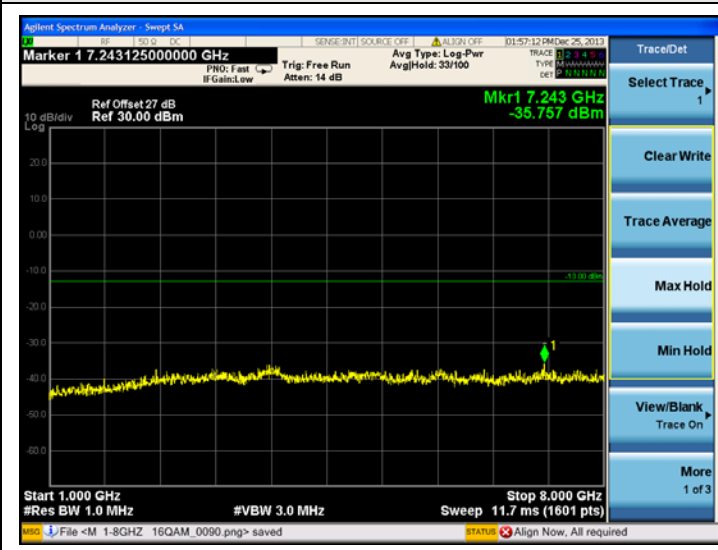

LTE Band 17
Low channel:

LTE Band 17 5MHz BW, Low Channel

QPSK

16QAM