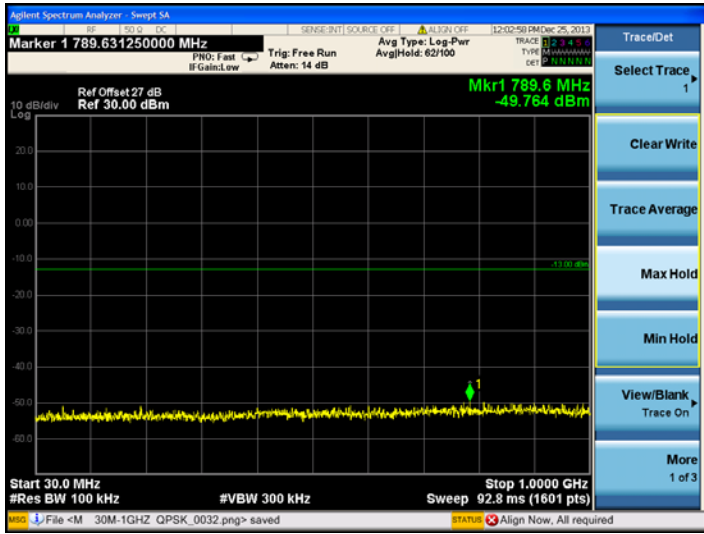

16QAM

LTE Band 4 20MHz BW, Mid Channel

QPSK

16QAM

High channel:

LTE Band 4 1.4MHz BW, High Channel

QPSK

16QAM

LTE Band 4 3MHz BW, High Channel

QPSK

16QAM

LTE Band 4 5MHz BW, High Channel

QPSK

16QAM

LTE Band 4 10MHz BW, High Channel

QPSK

16QAM

LTE Band 4 15MHz BW, High Channel

QPSK

16QAM

LTE Band 4 20MHz BW, High Channel
QPSK

16QAM

LTE Band 17
Low channel:

LTE Band 17 5MHz BW, Low Channel