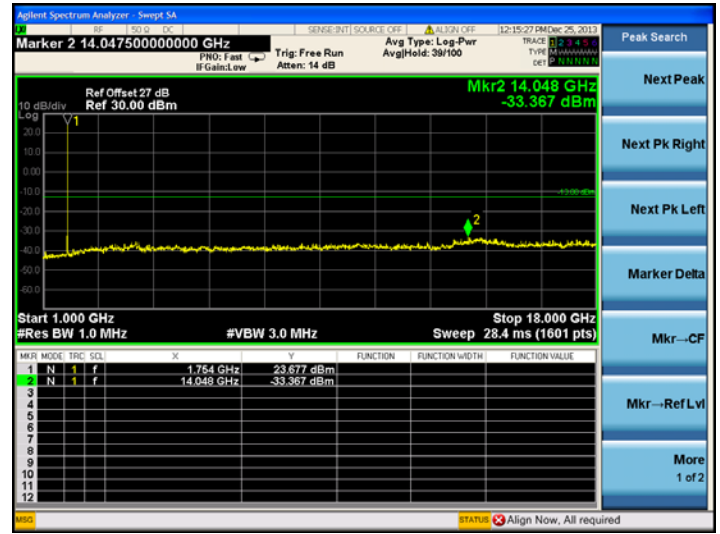

LTE Band 4 5MHz BW, Mid Channel

QPSK

16QAM

LTE Band 4 10MHz BW, Mid Channel

QPSK

16QAM

LTE Band 4 15MHz BW, Mid Channel

QPSK

16QAM

LTE Band 4 20MHz BW, Mid Channel

QPSK

16QAM

High channel:

LTE Band 4 1.4MHz BW, High Channel

QPSK

16QAM

LTE Band 4 3MHz BW, High Channel

QPSK

16QAM

LTE Band 4 5MHz BW, High Channel

QPSK

16QAM

LTE Band 4 10MHz BW, High Channel

QPSK