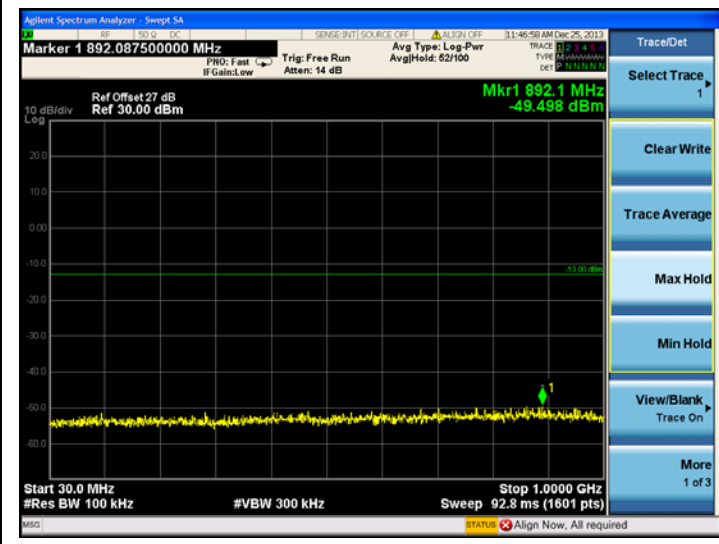

16QAM

LTE Band 4 20MHz BW, Mid Channel

QPSK

16QAM

High channel:

LTE Band 4 1.4MHz BW, High Channel

QPSK

16QAM

LTE Band 4 3MHz BW, High Channel

QPSK

16QAM

LTE Band 4 5MHz BW, High Channel

QPSK

16QAM

LTE Band 4 10MHz BW, High Channel

QPSK