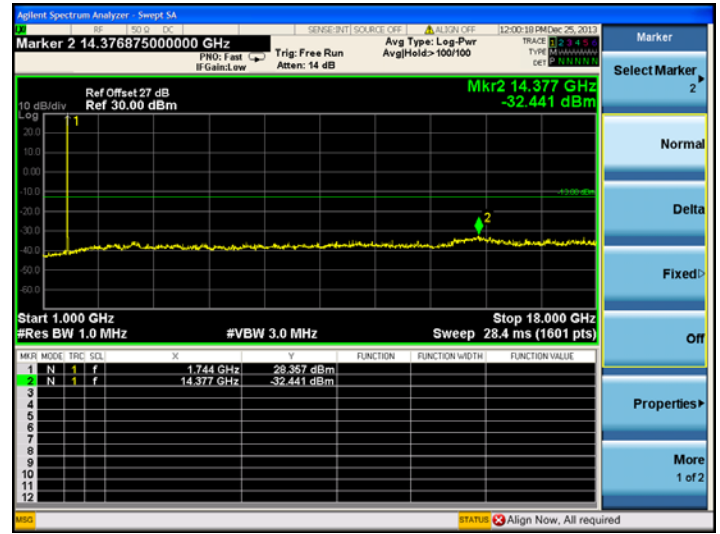

16QAM

LTE Band 4 20MHz BW, Mid Channel

QPSK

16QAM

High channel:

LTE Band 4 1.4MHz BW, High Channel

QPSK

16QAM

LTE Band 4 3MHz BW, High Channel

QPSK

16QAM

LTE Band 4 5MHz BW, High Channel

QPSK

16QAM

LTE Band 4 10MHz BW, High Channel

QPSK

16QAM

LTE Band 4 15MHz BW, High Channel

QPSK

16QAM

LTE Band 4 20MHz BW, High Channel
QPSK

16QAM

LTE Band 17
Low channel:

LTE Band 17 5MHz BW, Low Channel