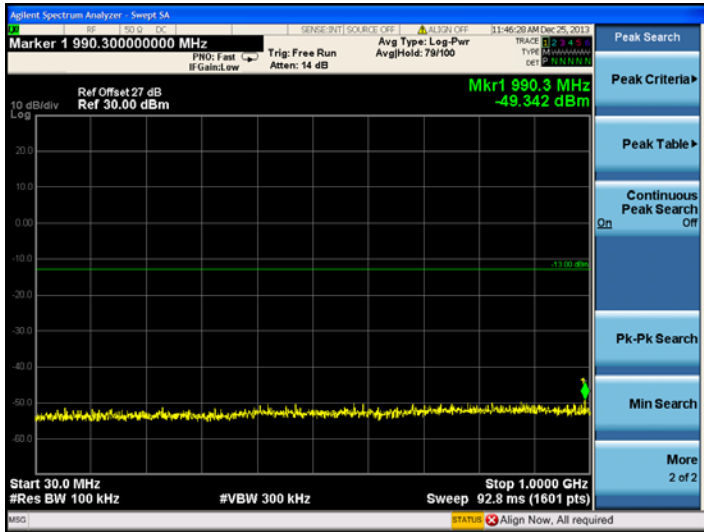

16QAM

LTE Band 4 15MHz BW, High Channel

QPSK

16QAM

LTE Band 4 20MHz BW, High Channel
QPSK

16QAM

LTE Band 17
Low channel:

LTE Band 17 5MHz BW, Low Channel