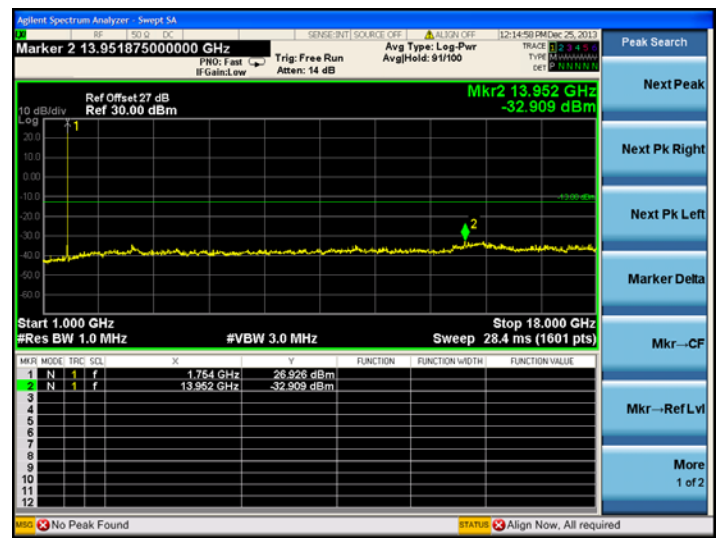

LTE Band 4 5MHz BW, Mid Channel

QPSK

16QAM

LTE Band 4 10MHz BW, Mid Channel

QPSK

16QAM

LTE Band 4 15MHz BW, Mid Channel

QPSK

16QAM

LTE Band 4 20MHz BW, Mid Channel

QPSK

16QAM

High channel:

LTE Band 4 1.4MHz BW, High Channel

QPSK

16QAM

LTE Band 4 3MHz BW, High Channel

QPSK

16QAM

LTE Band 4 5MHz BW, High Channel

QPSK

16QAM

LTE Band 4 10MHz BW, High Channel

QPSK