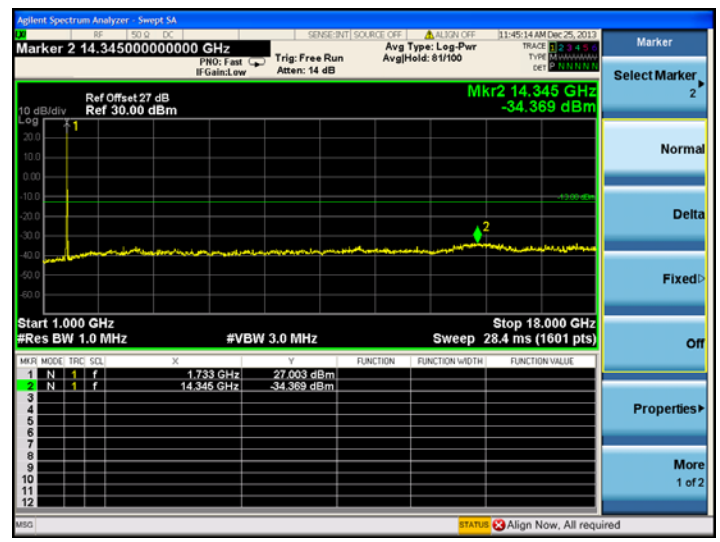

LTE Band 4 3MHz BW, High Channel

QPSK

16QAM

LTE Band 4 5MHz BW, High Channel

QPSK

16QAM

LTE Band 4 10MHz BW, High Channel

QPSK

16QAM

LTE Band 4 15MHz BW, High Channel

QPSK

16QAM

LTE Band 4 20MHz BW, High Channel
QPSK

16QAM

LTE Band 17
Low channel:

LTE Band 17 5MHz BW, Low Channel

QPSK

16QAM

LTE Band 17 10MHz BW, Low Channel

QPSK

16QAM

Middle channel:

LTE Band 17 5MHz BW, Mid Channel

QPSK