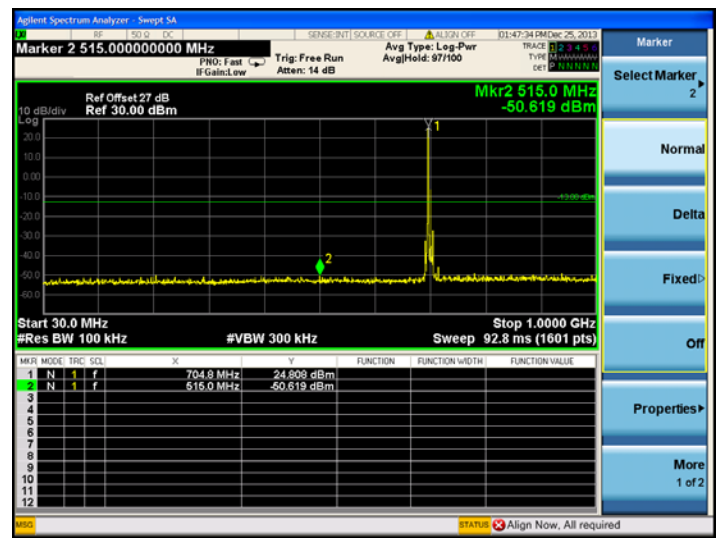

QPSK

16QAM

LTE Band 17 10MHz BW, Low Channel

QPSK

16QAM

Middle channel:

LTE Band 17 5MHz BW, Mid Channel

QPSK

16QAM

LTE Band 17 10MHz BW, Mid Channel

QPSK

16QAM

High channel:

LTE Band 17 5MHz BW, High Channel

QPSK

16QAM