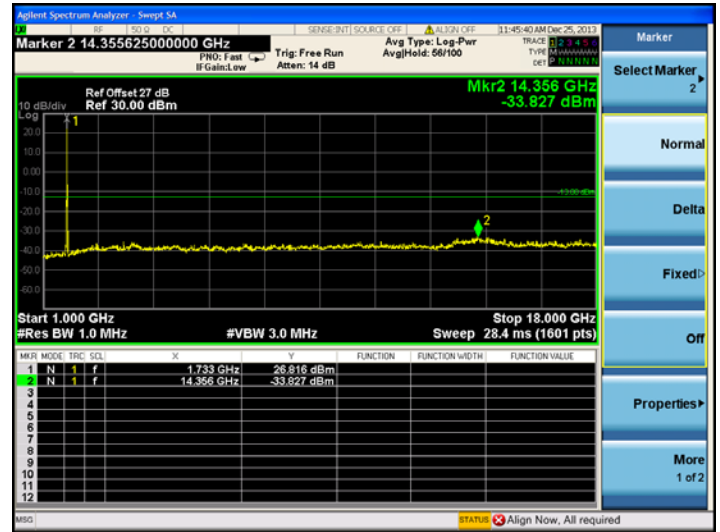

LTE Band 4 3MHz BW, High Channel

QPSK

16QAM

LTE Band 4 5MHz BW, High Channel

QPSK

16QAM

LTE Band 4 10MHz BW, High Channel

QPSK

16QAM

LTE Band 4 15MHz BW, High Channel

QPSK

16QAM

LTE Band 4 20MHz BW, High Channel
QPSK

16QAM

LTE Band 17
Low channel:

LTE Band 17 5MHz BW, Low Channel

QPSK

16QAM

LTE Band 17 10MHz BW, Low Channel

QPSK

16QAM

Middle channel:

LTE Band 17 5MHz BW, Mid Channel

QPSK