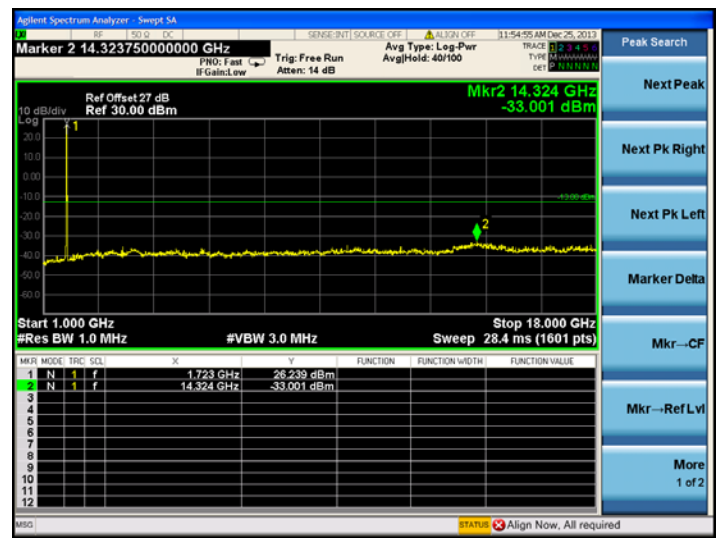

LTE Band 4 5MHz BW, Mid Channel

QPSK

16QAM

LTE Band 4 10MHz BW, Mid Channel

QPSK

16QAM

LTE Band 4 15MHz BW, Mid Channel

QPSK

16QAM

LTE Band 4 20MHz BW, Mid Channel

QPSK

16QAM

High channel:

LTE Band 4 1.4MHz BW, High Channel

QPSK

16QAM

LTE Band 4 3MHz BW, High Channel

QPSK

16QAM

LTE Band 4 5MHz BW, High Channel

QPSK

16QAM

LTE Band 4 10MHz BW, High Channel

QPSK