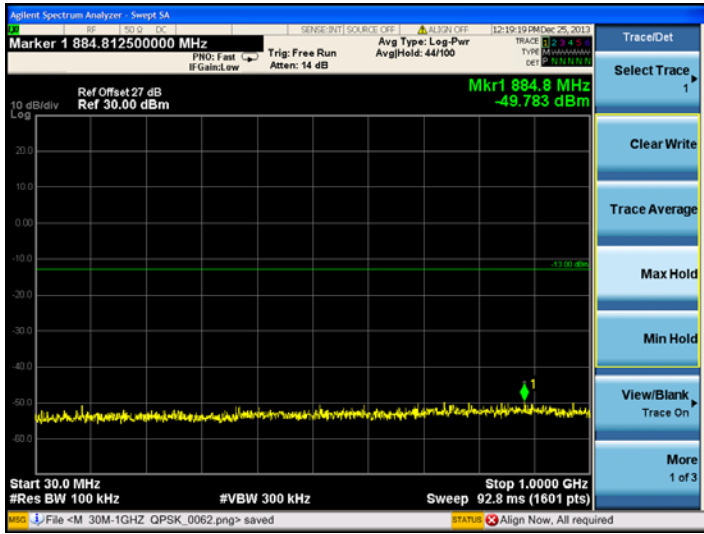

LTE Band 4 5MHz BW, Mid Channel

QPSK

16QAM

LTE Band 4 10MHz BW, Mid Channel

QPSK

16QAM

LTE Band 4 15MHz BW, Mid Channel

QPSK

16QAM

LTE Band 4 20MHz BW, Mid Channel

QPSK

16QAM

High channel:

LTE Band 4 1.4MHz BW, High Channel

QPSK

16QAM

LTE Band 4 3MHz BW, High Channel

QPSK

16QAM

LTE Band 4 5MHz BW, High Channel

QPSK

16QAM

LTE Band 4 10MHz BW, High Channel

QPSK