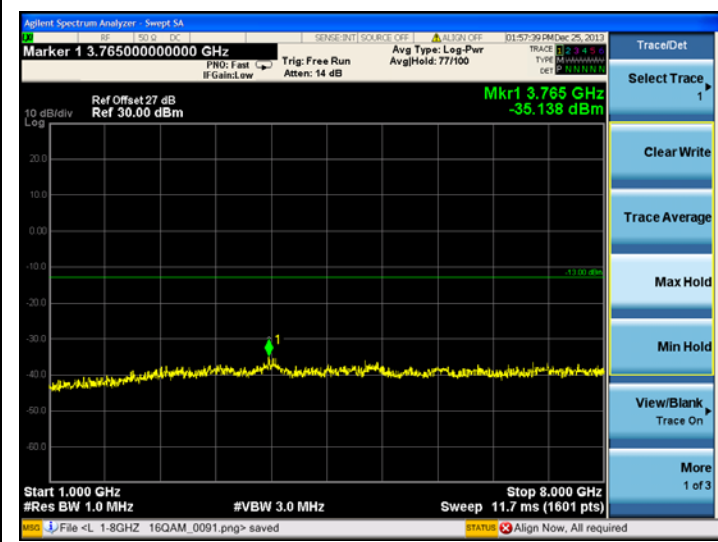

16QAM

LTE Band 4 15MHz BW, High Channel

QPSK

16QAM

LTE Band 4 20MHz BW, High Channel
QPSK

16QAM

LTE Band 17
Low channel:

LTE Band 17 5MHz BW, Low Channel

QPSK

16QAM

LTE Band 17 10MHz BW, Low Channel

QPSK

16QAM

Middle channel:

LTE Band 17 5MHz BW, Mid Channel

QPSK