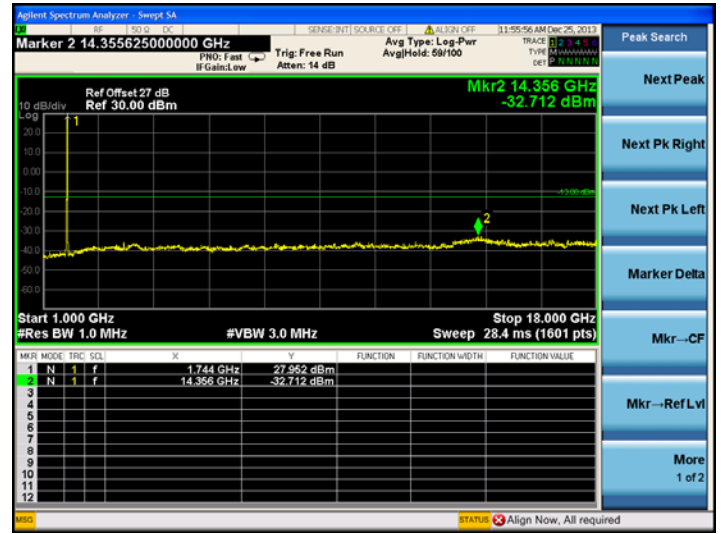

16QAM

LTE Band 4 20MHz BW, Mid Channel

QPSK

16QAM

High channel:

LTE Band 4 1.4MHz BW, High Channel

QPSK

16QAM

LTE Band 4 3MHz BW, High Channel

QPSK

16QAM

LTE Band 4 5MHz BW, High Channel

QPSK

16QAM

LTE Band 4 10MHz BW, High Channel

QPSK

16QAM

LTE Band 4 15MHz BW, High Channel

QPSK

16QAM

LTE Band 4 20MHz BW, High Channel
QPSK

16QAM

LTE Band 17
Low channel:

LTE Band 17 5MHz BW, Low Channel