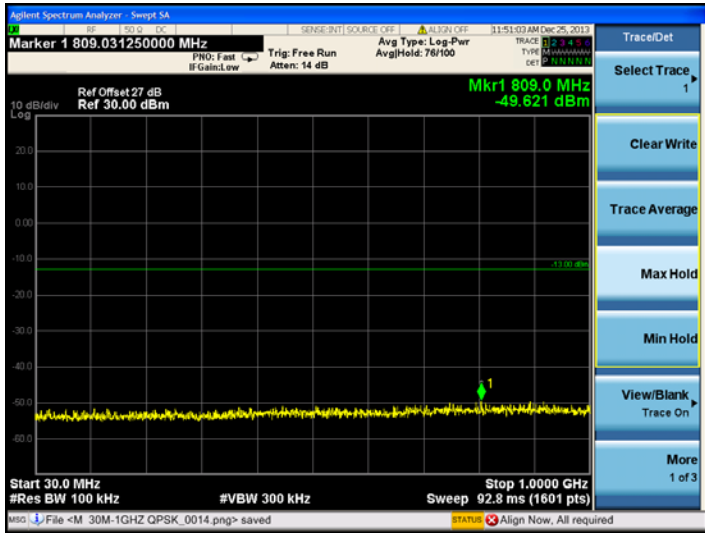

16QAM

LTE Band 4 20MHz BW, Mid Channel

QPSK

16QAM

High channel:

LTE Band 4 1.4MHz BW, High Channel

QPSK

16QAM

LTE Band 4 3MHz BW, High Channel

QPSK

16QAM

LTE Band 4 5MHz BW, High Channel

QPSK

16QAM

LTE Band 4 10MHz BW, High Channel

QPSK

16QAM

LTE Band 4 15MHz BW, High Channel

QPSK

16QAM

LTE Band 4 20MHz BW, High Channel
QPSK

16QAM

LTE Band 17
Low channel:

LTE Band 17 5MHz BW, Low Channel