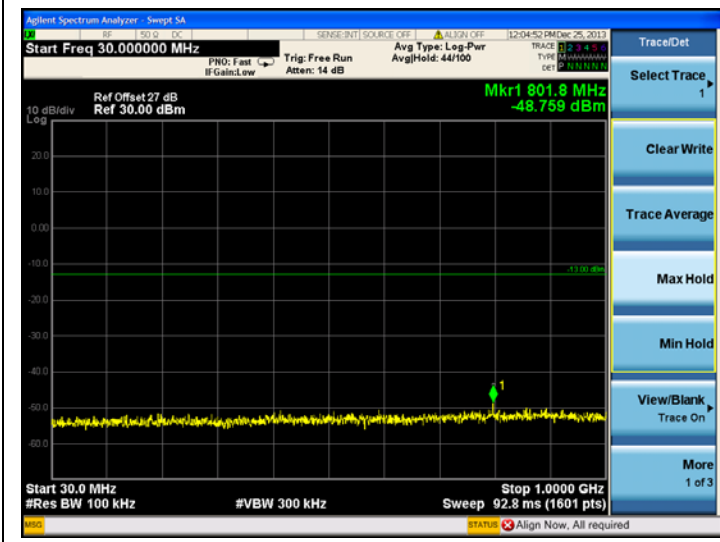

16QAM

LTE Band 4 20MHz BW, Mid Channel

QPSK

16QAM

High channel:

LTE Band 4 1.4MHz BW, High Channel

QPSK

16QAM

LTE Band 4 3MHz BW, High Channel

QPSK

16QAM

LTE Band 4 5MHz BW, High Channel

QPSK

16QAM

LTE Band 4 10MHz BW, High Channel

QPSK

16QAM

LTE Band 4 15MHz BW, High Channel

QPSK

16QAM

LTE Band 4 20MHz BW, High Channel
QPSK

16QAM

LTE Band 17
Low channel:

LTE Band 17 5MHz BW, Low Channel