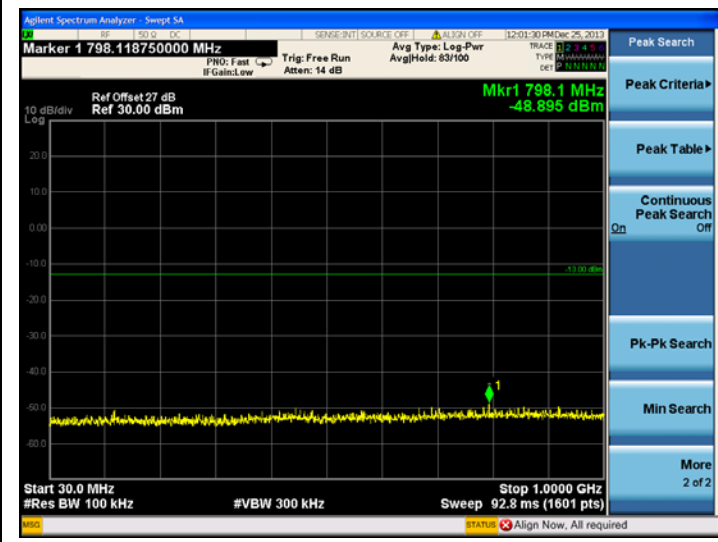

16QAM

LTE Band 4 20MHz BW, Mid Channel

QPSK

16QAM

High channel:

LTE Band 4 1.4MHz BW, High Channel

QPSK

16QAM

LTE Band 4 3MHz BW, High Channel

QPSK

16QAM

LTE Band 4 5MHz BW, High Channel

QPSK

16QAM

LTE Band 4 10MHz BW, High Channel

QPSK

16QAM

LTE Band 4 15MHz BW, High Channel

QPSK

16QAM

LTE Band 4 20MHz BW, High Channel
QPSK

16QAM

LTE Band 17
Low channel:

LTE Band 17 5MHz BW, Low Channel