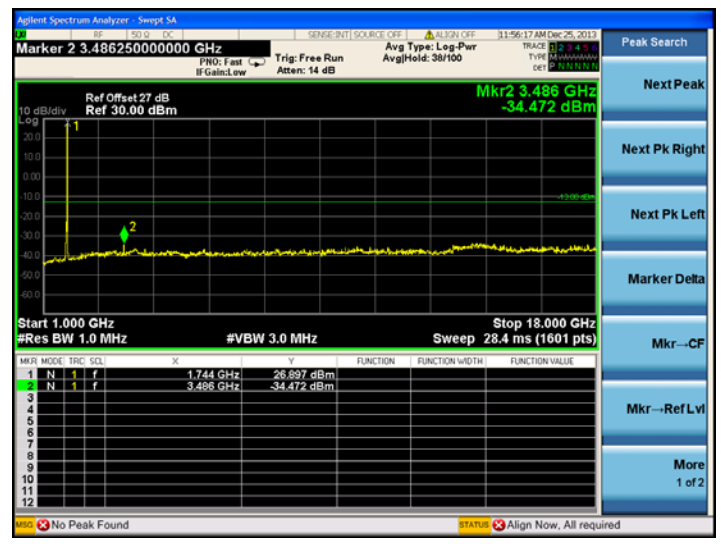

LTE Band 4 3MHz BW, High Channel

QPSK

16QAM

LTE Band 4 5MHz BW, High Channel

QPSK

16QAM

LTE Band 4 10MHz BW, High Channel

QPSK

16QAM

LTE Band 4 15MHz BW, High Channel

QPSK

16QAM

LTE Band 4 20MHz BW, High Channel
QPSK

16QAM

LTE Band 17
Low channel:

LTE Band 17 5MHz BW, Low Channel

QPSK

16QAM

LTE Band 17 10MHz BW, Low Channel

QPSK

16QAM

Middle channel:

LTE Band 17 5MHz BW, Mid Channel

QPSK