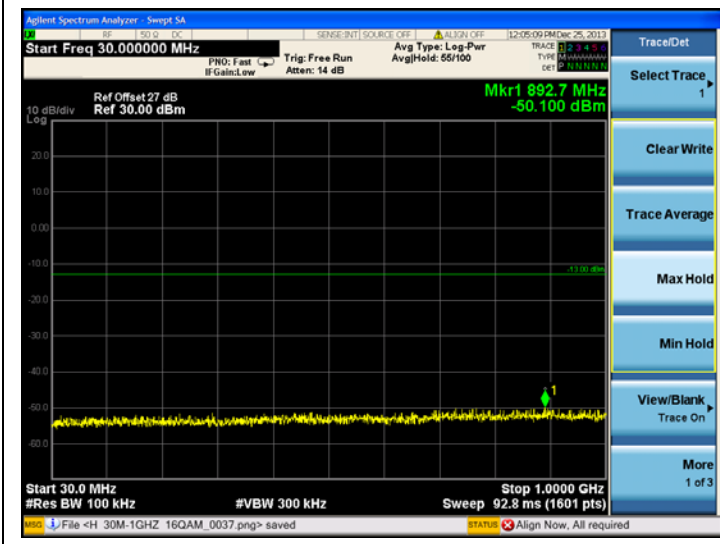

LTE Band 4 5MHz BW, Mid Channel

QPSK

16QAM

LTE Band 4 10MHz BW, Mid Channel

QPSK

16QAM

LTE Band 4 15MHz BW, Mid Channel

QPSK

16QAM

LTE Band 4 20MHz BW, Mid Channel

QPSK

16QAM

High channel:

LTE Band 4 1.4MHz BW, High Channel

QPSK

16QAM