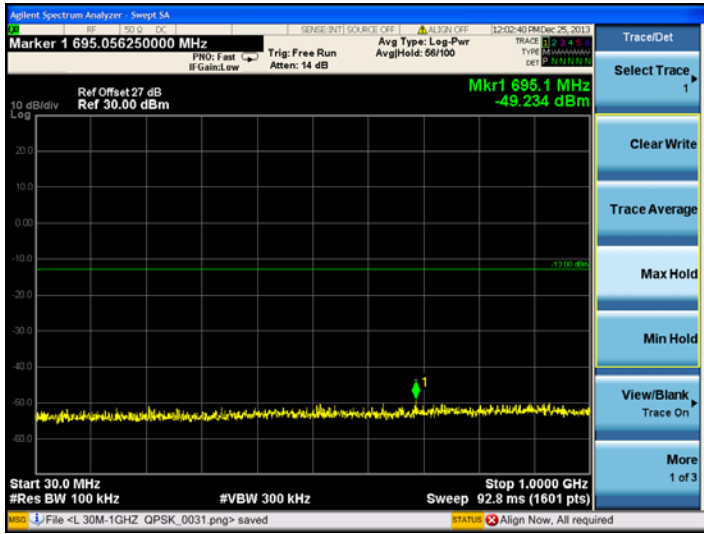

LTE Band 4 5MHz BW, Mid Channel

QPSK

16QAM

LTE Band 4 10MHz BW, Mid Channel

QPSK

16QAM

LTE Band 4 15MHz BW, Mid Channel

QPSK

16QAM

LTE Band 4 20MHz BW, Mid Channel

QPSK

16QAM

High channel:

LTE Band 4 1.4MHz BW, High Channel

QPSK

16QAM