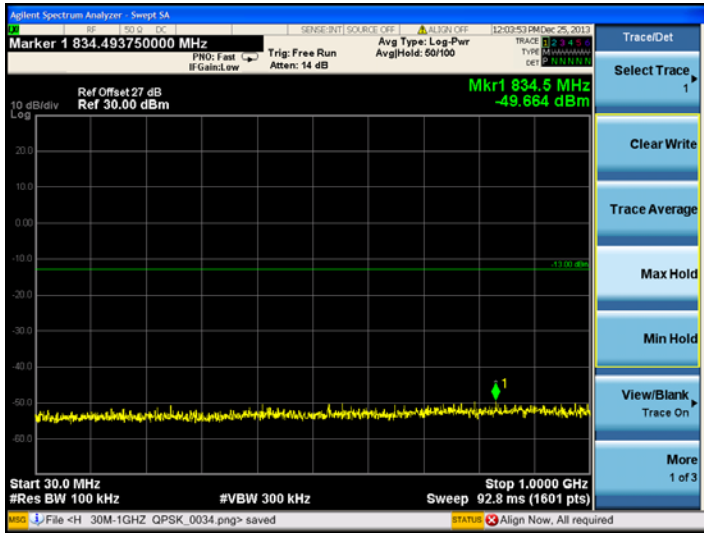

LTE Band 4 5MHz BW, Mid Channel

QPSK

16QAM

LTE Band 4 10MHz BW, Mid Channel

QPSK

16QAM

LTE Band 4 15MHz BW, Mid Channel

QPSK

16QAM

LTE Band 4 20MHz BW, Mid Channel

QPSK

16QAM

High channel:

LTE Band 4 1.4MHz BW, High Channel

QPSK

16QAM

LTE Band 4 3MHz BW, High Channel

QPSK

16QAM

LTE Band 4 5MHz BW, High Channel

QPSK

16QAM

LTE Band 4 10MHz BW, High Channel

QPSK