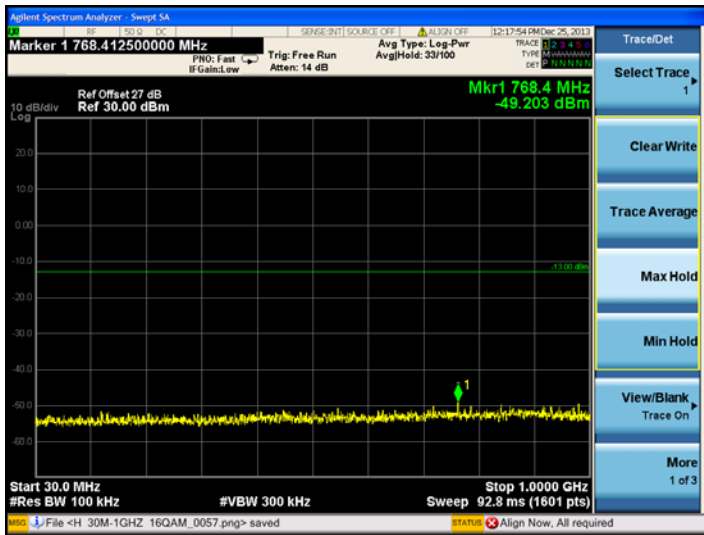

16QAM

LTE Band 4 20MHz BW, Mid Channel

QPSK

16QAM

High channel:

LTE Band 4 1.4MHz BW, High Channel

QPSK

16QAM

LTE Band 4 3MHz BW, High Channel

QPSK

16QAM

LTE Band 4 5MHz BW, High Channel

QPSK

16QAM

LTE Band 4 10MHz BW, High Channel

QPSK