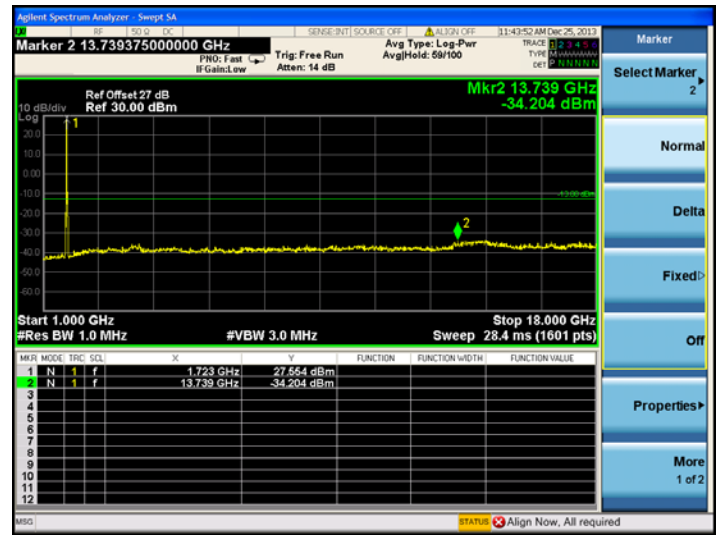

LTE Band 4 5MHz BW, Mid Channel

QPSK

16QAM

LTE Band 4 10MHz BW, Mid Channel

QPSK

16QAM

LTE Band 4 15MHz BW, Mid Channel

QPSK

16QAM

LTE Band 4 20MHz BW, Mid Channel

QPSK

16QAM

High channel:

LTE Band 4 1.4MHz BW, High Channel

QPSK

16QAM

LTE Band 4 3MHz BW, High Channel

QPSK

16QAM

LTE Band 4 5MHz BW, High Channel

QPSK

16QAM

LTE Band 4 10MHz BW, High Channel

QPSK