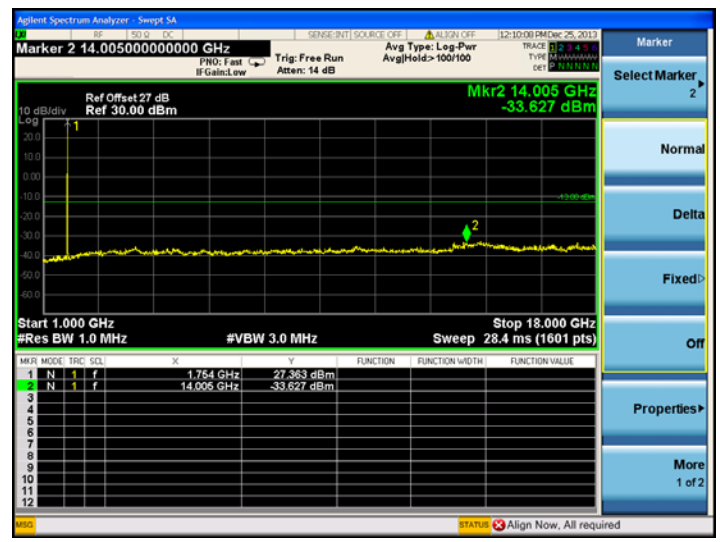

16QAM

LTE Band 4 20MHz BW, Mid Channel

QPSK

16QAM

High channel:

LTE Band 4 1.4MHz BW, High Channel

QPSK

16QAM

LTE Band 4 3MHz BW, High Channel

QPSK

16QAM

LTE Band 4 5MHz BW, High Channel

QPSK

16QAM

LTE Band 4 10MHz BW, High Channel

QPSK

16QAM

LTE Band 4 15MHz BW, High Channel

QPSK

16QAM

LTE Band 4 20MHz BW, High Channel
QPSK

16QAM

LTE Band 17
Low channel:

LTE Band 17 5MHz BW, Low Channel