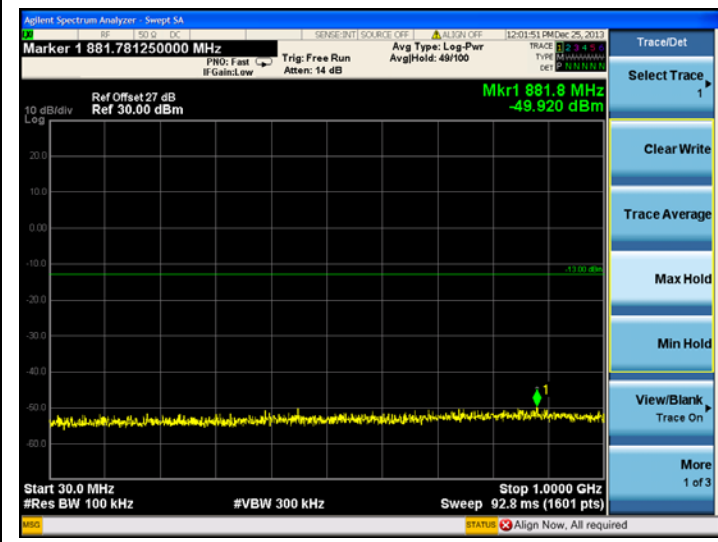

LTE Band 4 5MHz BW, Mid Channel

QPSK

16QAM

LTE Band 4 10MHz BW, Mid Channel

QPSK

16QAM

LTE Band 4 15MHz BW, Mid Channel

QPSK

16QAM

LTE Band 4 20MHz BW, Mid Channel

QPSK

16QAM

High channel:

LTE Band 4 1.4MHz BW, High Channel

QPSK

16QAM