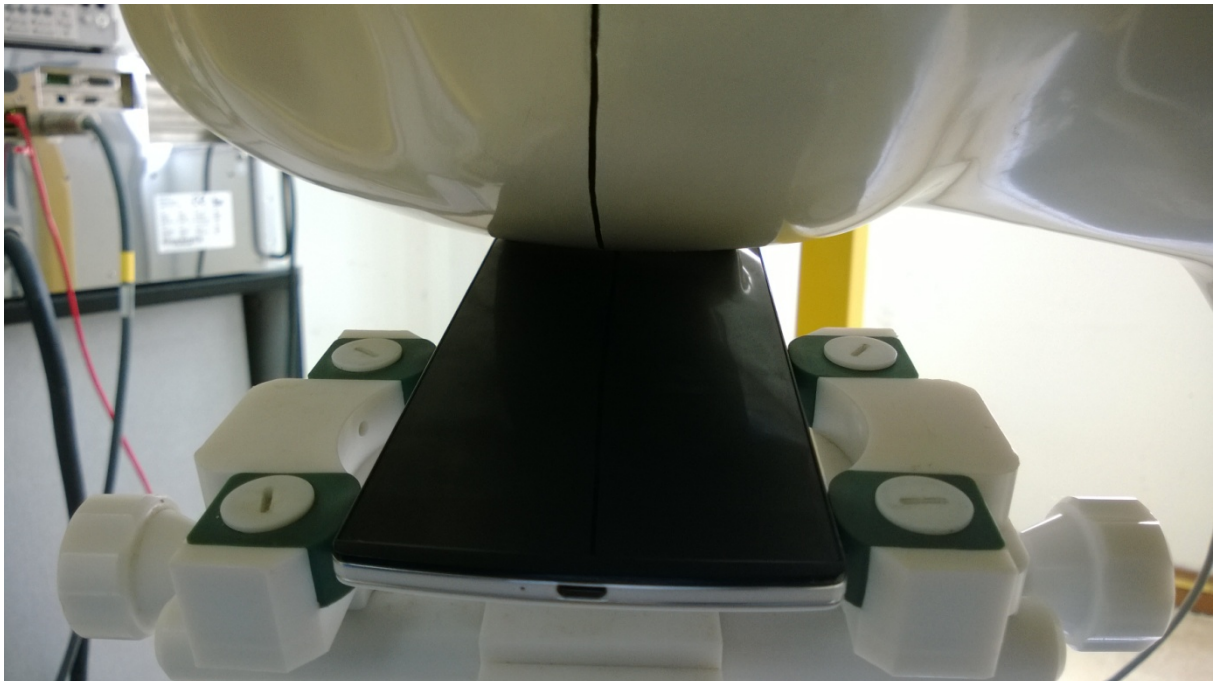

1 EUT Right Head Touch Cheek Position

2 EUT Right Head Tilt15 Position

### 3 EUT Left Head Touch Cheek Position

### 4 EUT Left Head Tilt15 Position

5 Side Position with earphone

6 Side Position

7. Edge A

8. Edge B

9. Edge C

10. Edge D

Liquid Level Photo Head Liquid

Liquid depth: 15.1cm

Liquid Level Photo Body Liquid

Liquid depth :15.5cm