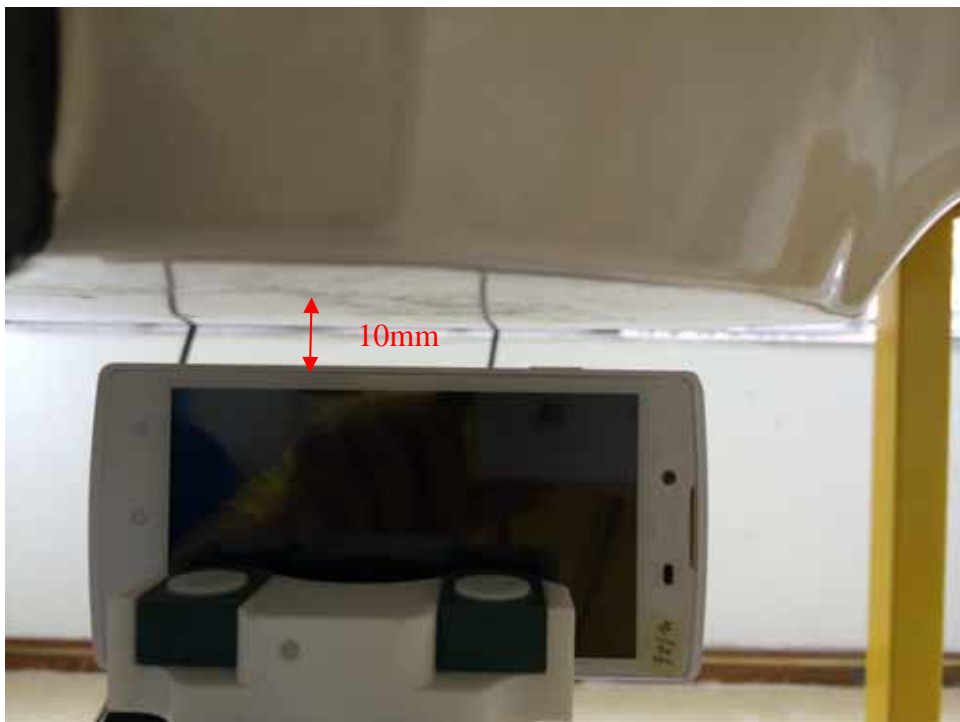

1 EUT Right Head Touch Cheek Position

2 EUT Right Head Tilt15 Position

3 EUT Left Head Touch Cheek Position

4 EUT Left Head Tilt15 Position

5 Side Position with earphone

6 Side Position

7. Edge A

8. Edge B

9. Edge C

10. Edge D

Liquid Level Photo Head Liquid

Liquid depth: 15.1cm

Liquid Level Photo Body Liquid

Liquid depth :15.5cm