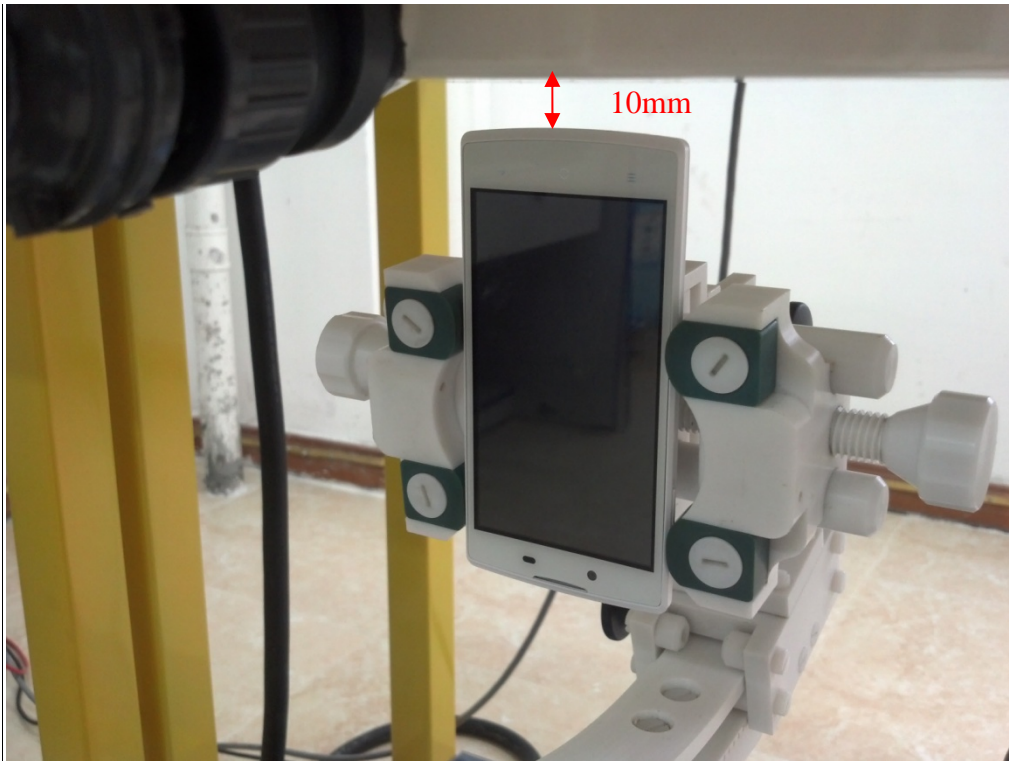

1 EUT Right Head Touch Cheek Position

2 EUT Right Head Tilt15 Position

3 EUT Left Head Touch Cheek Position

4 EUT Left Head Tilt15 Position

5 Side Position with earphone

6 Side Position

7. Edge A

8. Edge B

9. Edge C

10. Edge D

Liquid Level Photo Head Liquid

Liquid depth: 15.1cm

Liquid Level Photo Body Liquid

Liquid depth :15.5cm