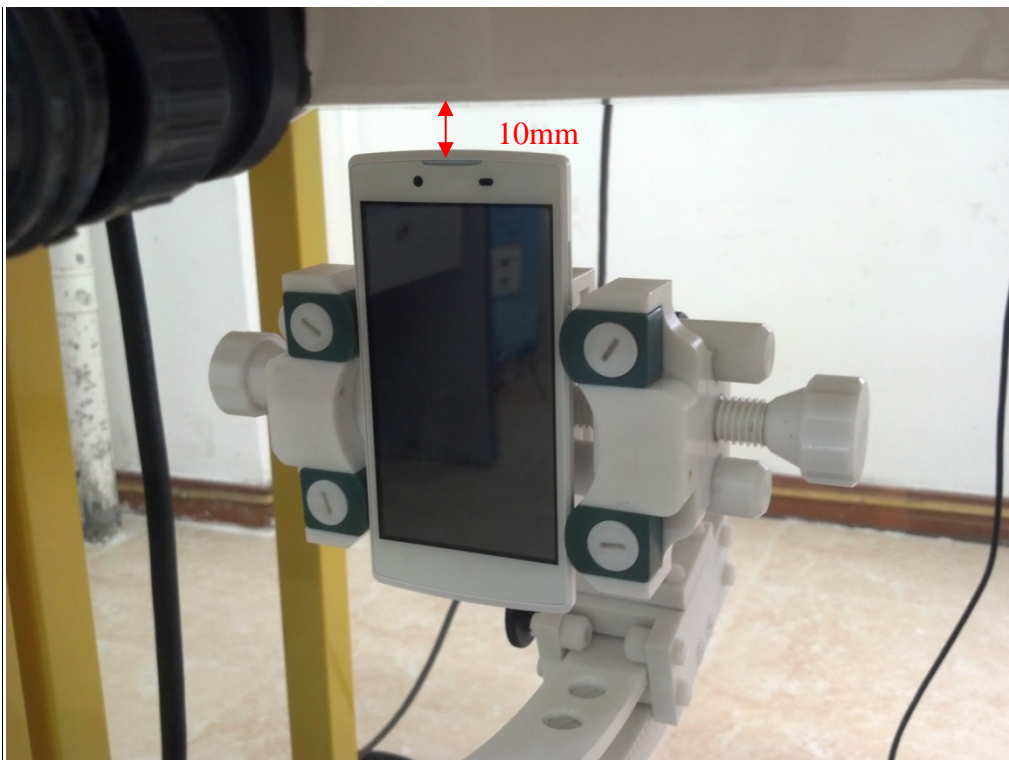

1 EUT Right Head Touch Cheek Position

2 EUT Right Head Tilt15 Position

3 EUT Left Head Touch Cheek Position

4 EUT Left Head Tilt15 Position

5 Side Position with earphone

6 Side Position

7. Edge A

8. Edge B

9. Edge C

10. Edge D

Liquid Level Photo Head Liquid

Liquid depth: 15.1cm

Liquid Level Photo Body Liquid

Liquid depth :15.5cm