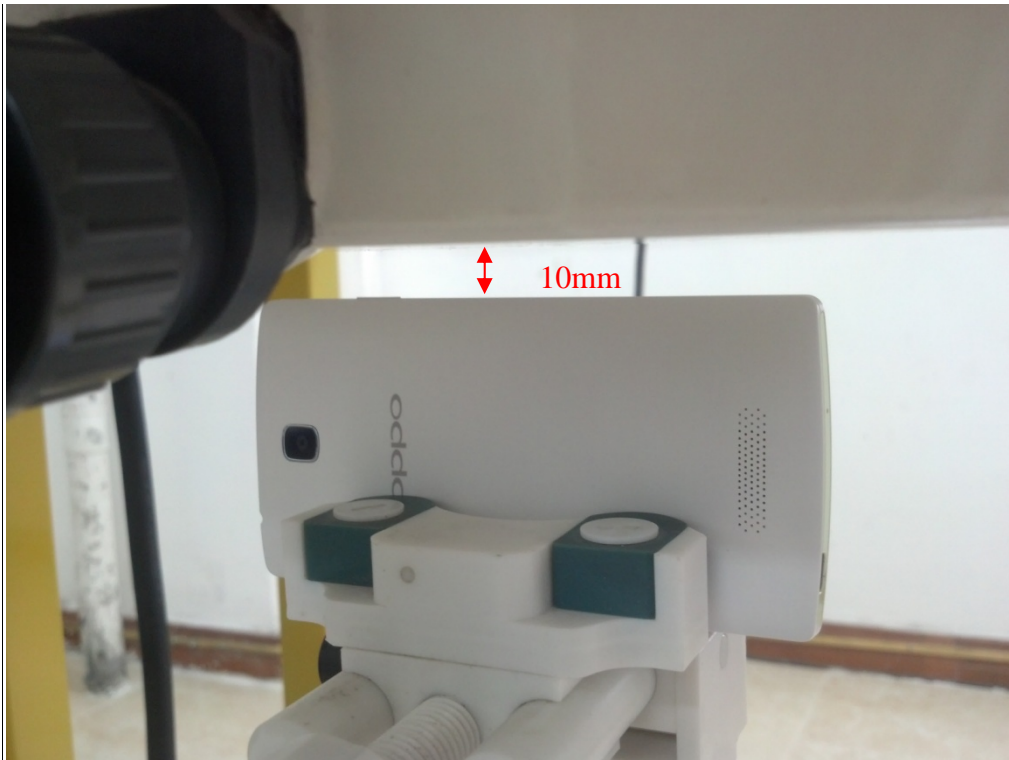

1 EUT Right Head Touch Cheek Position

2 EUT Right Head Tilt15 Position

3 EUT Left Head Touch Cheek Position

4 EUT Left Head Tilt15 Position

5 Side Position with earphone

6 Side Position

7. Edge A

8. Edge B

9. Edge C

10. Edge D

Liquid Level Photo Head Liquid

Liquid depth: 15.1cm

Liquid Level Photo Body Liquid

Liquid depth :15.5cm