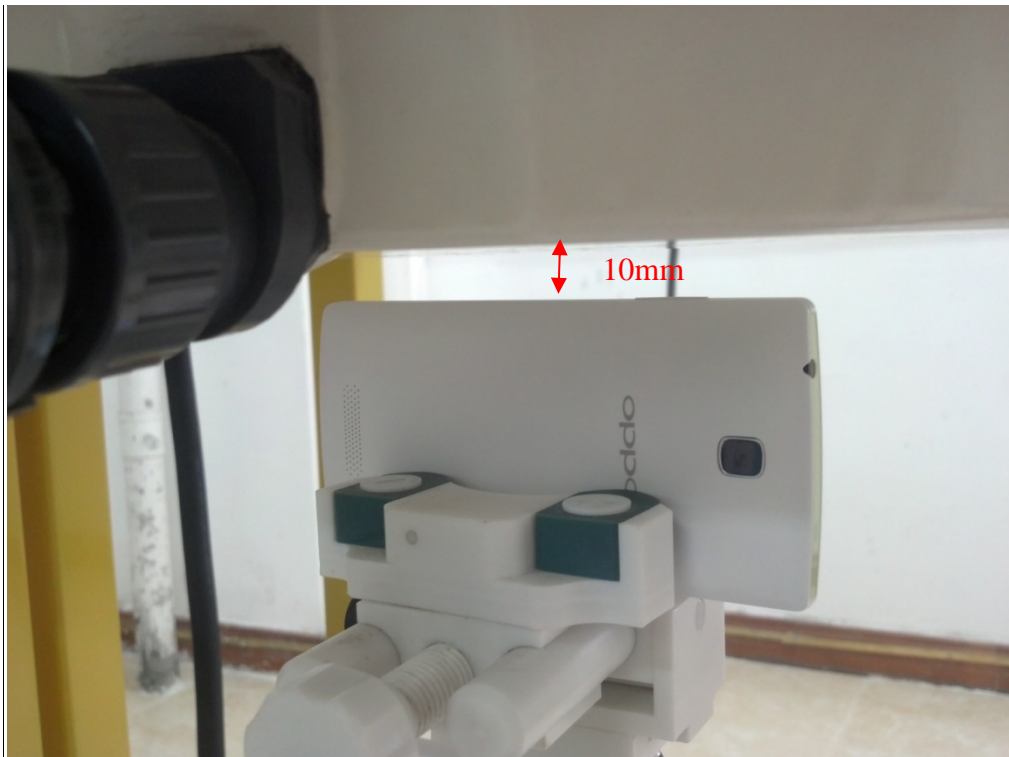

1 EUT Right Head Touch Cheek Position

2 EUT Right Head Tilt15 Position

3 EUT Left Head Touch Cheek Position

4 EUT Left Head Tilt15 Position

5 Side Position with earphone

6 Side Position

7. Edge A

8. Edge B

9. Edge C

10. Edge D

Liquid Level Photo Head Liquid

Liquid depth: 15.1cm

Liquid Level Photo Body Liquid

Liquid depth :15.5cm