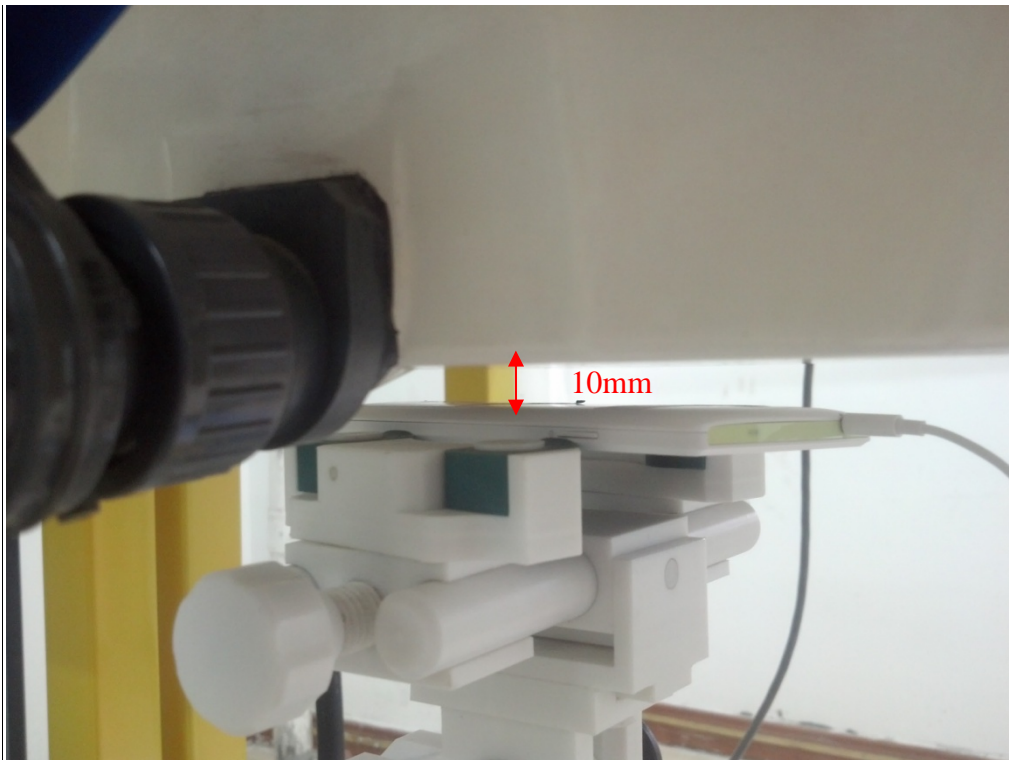

1 EUT Right Head Touch Cheek Position

2 EUT Right Head Tilt15 Position

3 EUT Left Head Touch Cheek Position

4 EUT Left Head Tilt15 Position

5 Side Position with earphone

6 Side Position

7. Edge A

8. Edge B

9. Edge C

10. Edge D

Liquid Level Photo Head Liquid

Liquid depth: 15.1cm

Liquid Level Photo Body Liquid

Liquid depth :15.5cm