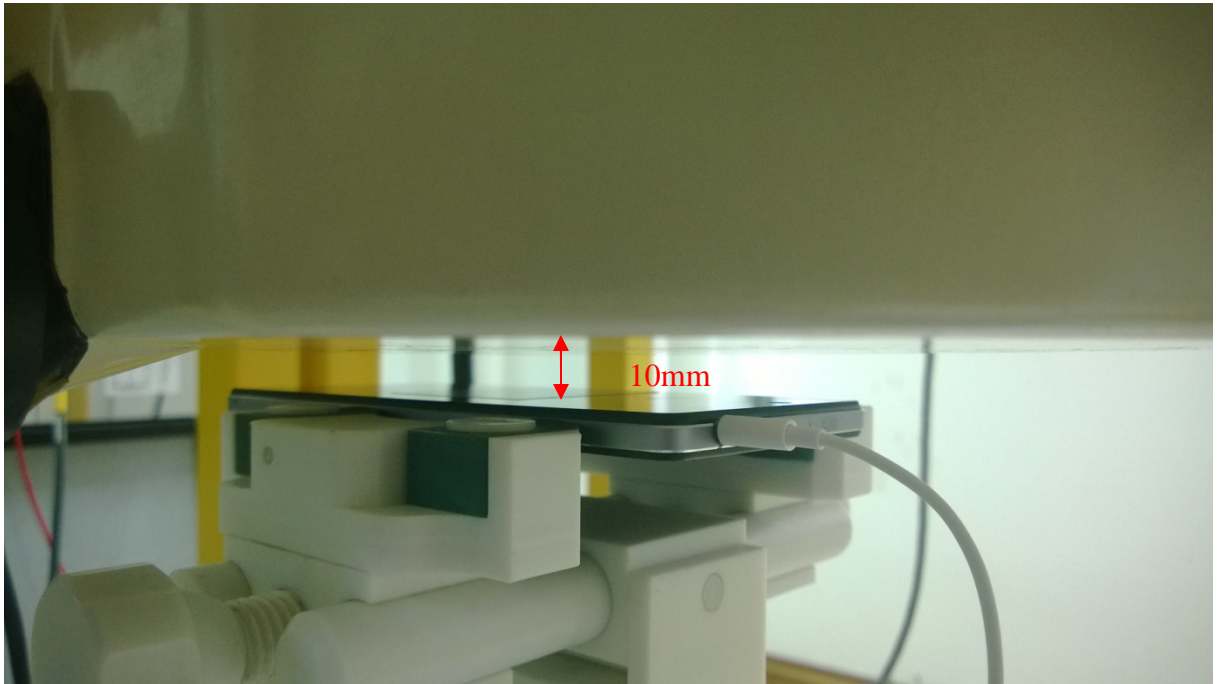

1 EUT Right Head Touch Cheek Position

2 EUT Right Head Tilt15 Position

3 EUT Left Head Touch Cheek Position

4 EUT Left Head Tilt15 Position

5 Side Position with earphone

6 Side Position

7. Edge A

8. Edge B

9. Edge C

10. Edge D

Liquid Level Photo Head Liquid

Liquid depth: 15.1cm

Liquid Level Photo Body Liquid

Liquid depth :15.5cm