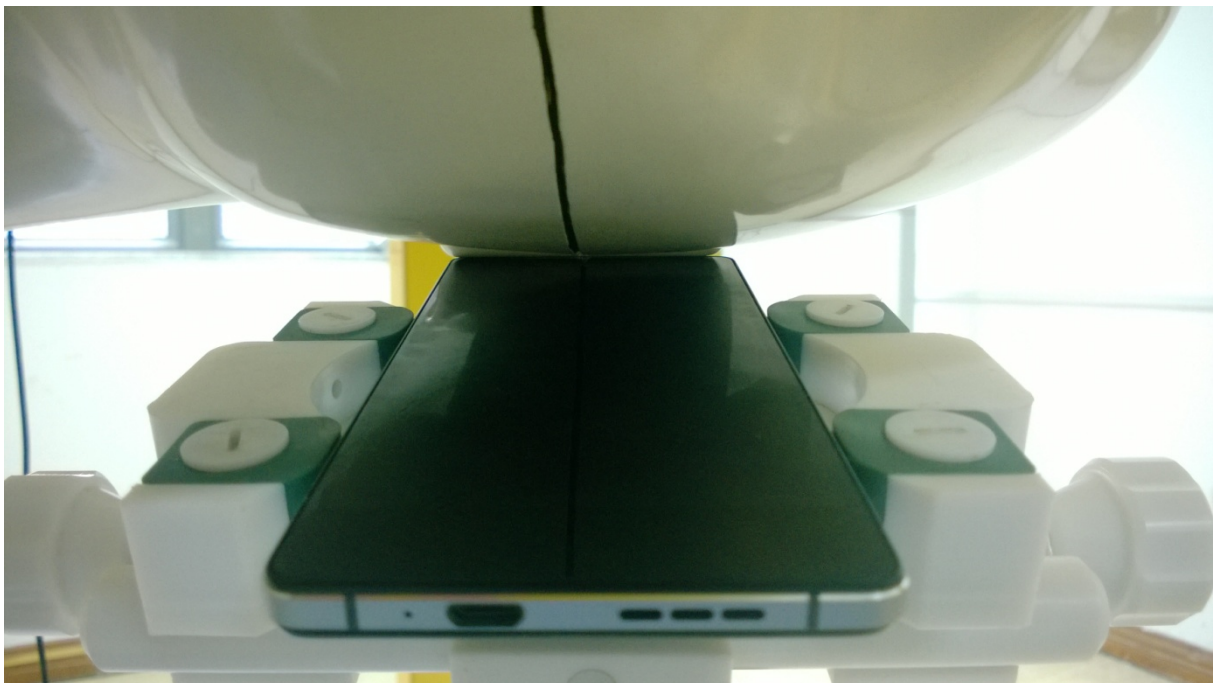

1 EUT Right Head Touch Cheek Position

2 EUT Right Head Tilt15 Position

3 EUT Left Head Touch Cheek Position

4 EUT Left Head Tilt15 Position

5 Side Position with earphone

6 Side Position

7. Edge A

8. Edge B

9. Edge C

10. Edge D

Liquid Level Photo Head Liquid

Liquid depth: 15.1cm

Liquid Level Photo Body Liquid

Liquid depth :15.5cm