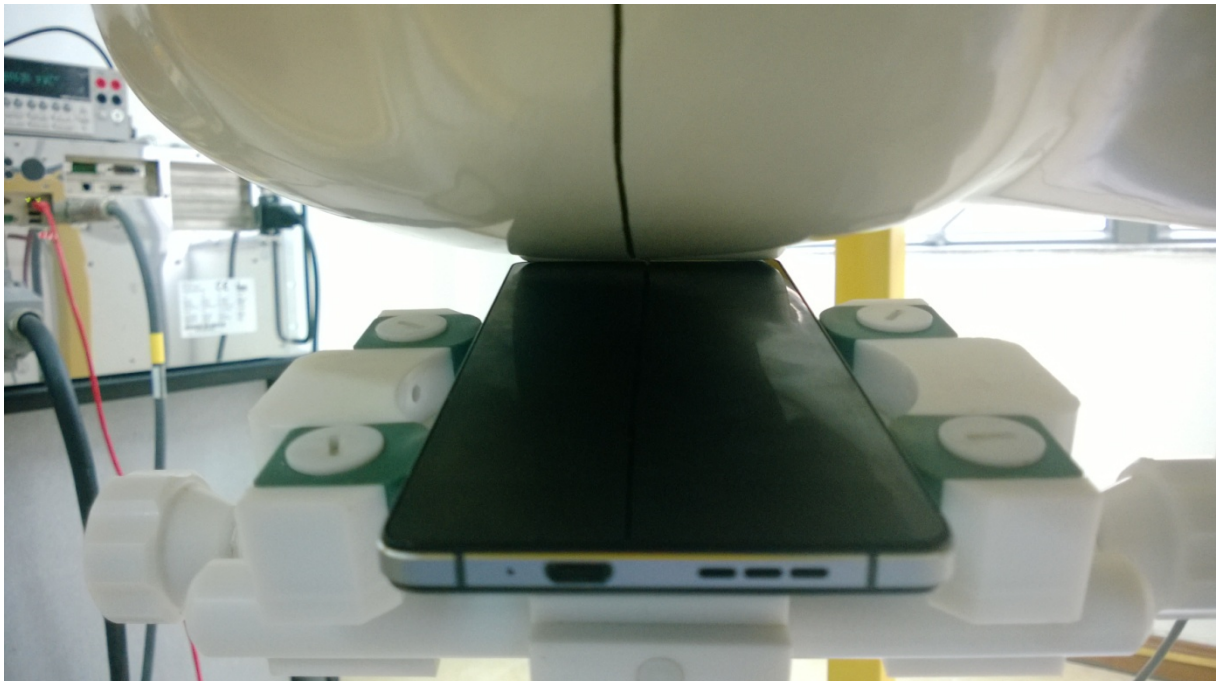

1 EUT Right Head Touch Cheek Position

2 EUT Right Head Tilt15 Position

3 EUT Left Head Touch Cheek Position

4 EUT Left Head Tilt15 Position

5 Side Position with earphone

6 Side Position

7. Edge A

8. Edge B

9. Edge C

10. Edge D

Liquid Level Photo Head Liquid

Liquid depth: 15.1cm

Liquid Level Photo Body Liquid

Liquid depth :15.5cm