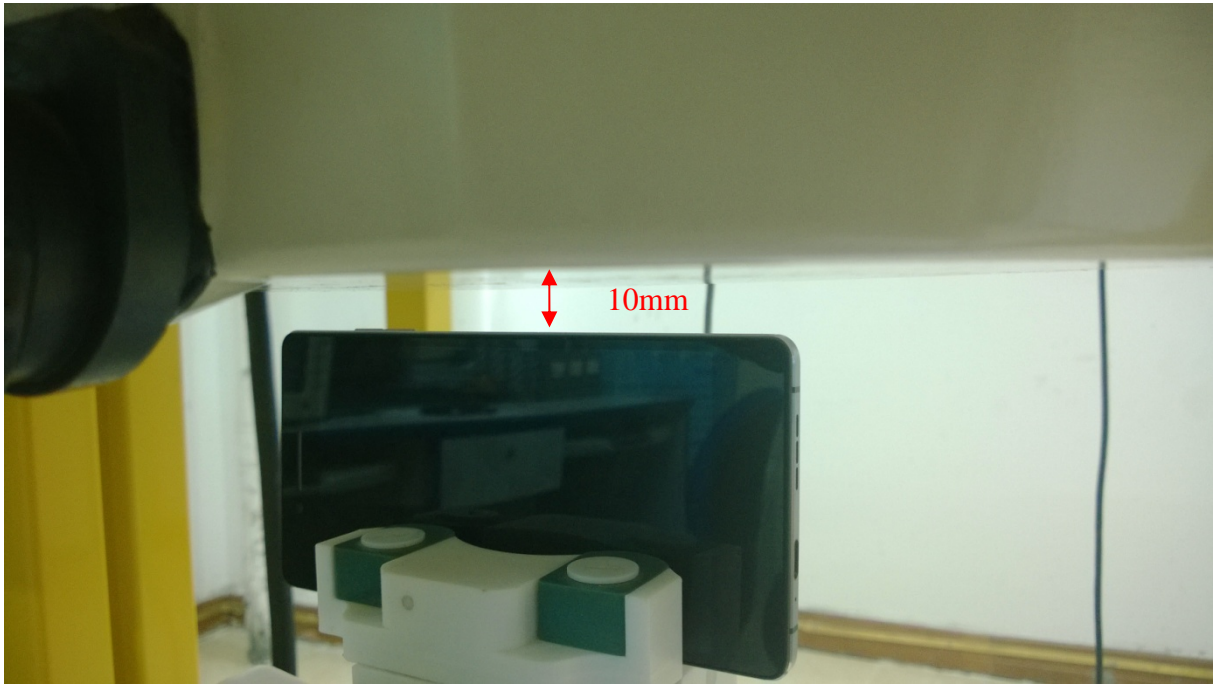

1 EUT Right Head Touch Cheek Position

2 EUT Right Head Tilt15 Position

3 EUT Left Head Touch Cheek Position

4 EUT Left Head Tilt15 Position

5 Side Position with earphone

6 Side Position

7. Edge A

8. Edge B

9. Edge C

10. Edge D

Liquid Level Photo Head Liquid

Liquid depth: 15.1cm

Liquid Level Photo Body Liquid

Liquid depth :15.5cm