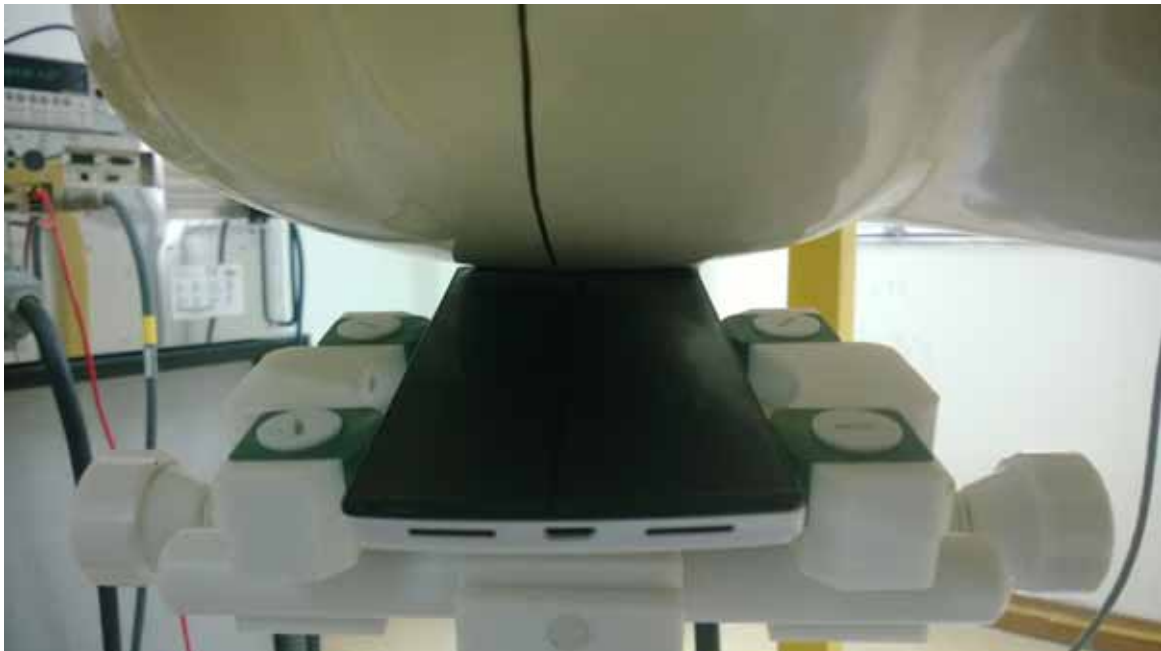

1. EUT Right Head Touch Cheek Position

2. EUT Right Head Tilt15 Position

3. EUT Left Head Touch Cheek Position

4. EUT Left Head Tilt15 Position

5. Side Position with earphone

6. Side Position

7. Edge A

8. Edge B

9. Edge C

10. Edge D

Liquid Level Photo Head Liquid

Liquid depth: 15.1cm

Liquid Level Photo Body Liquid

Liquid depth :15.5cm