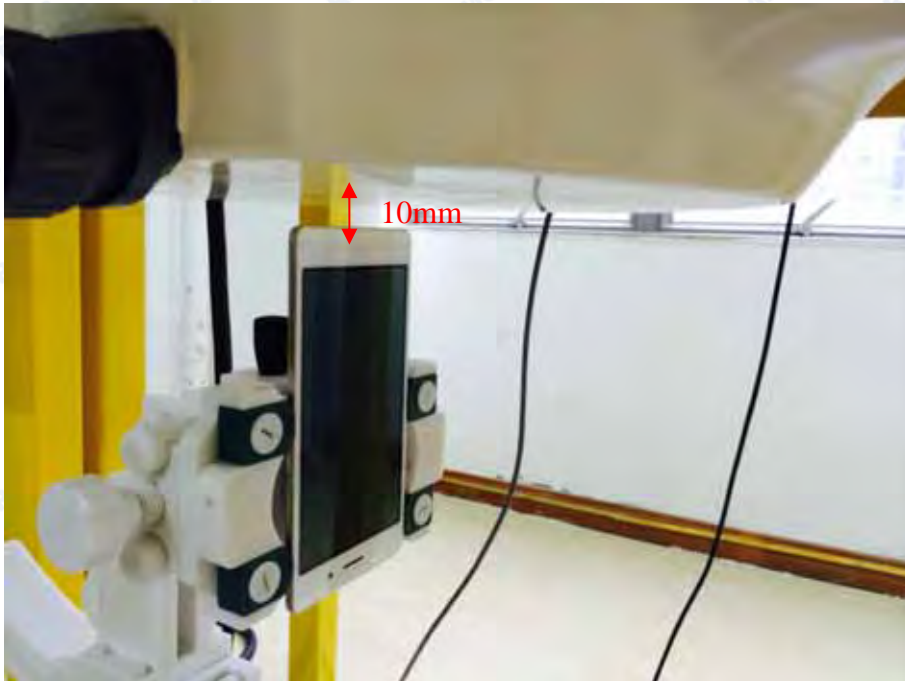

### 4 EUT Left Head Tilt15 Position

5 Back Side Position

6 Front Side Position

7. Edge A

8. Edge B

9. Edge C

10. Edge D

Liquid Level Photo Head Liquid

Liquid depth: 15.1cm

Liquid Level Photo Body Liquid

Liquid depth :15.5cm