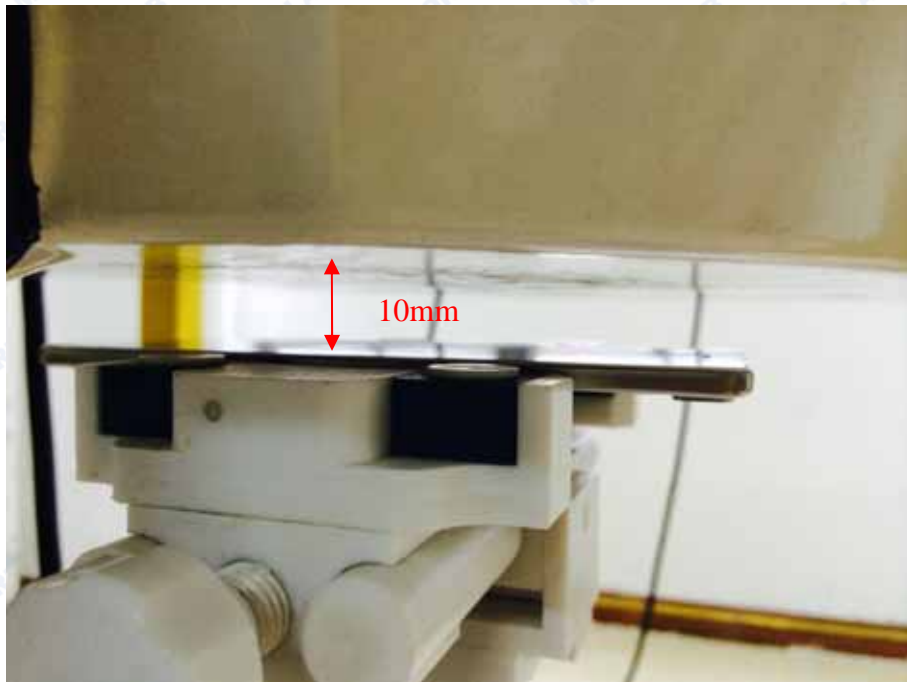

### 3 EUT Left Head Touch Cheek Position

### 4 EUT Left Head Tilt15 Position

5 Back Side Position

6 Front Side Position

7. Edge A

8. Edge B

9. Edge C

10. Edge D

Liquid Level Photo Head Liquid

Liquid depth: 15.1cm

Liquid Level Photo Body Liquid

Liquid depth :15.5cm