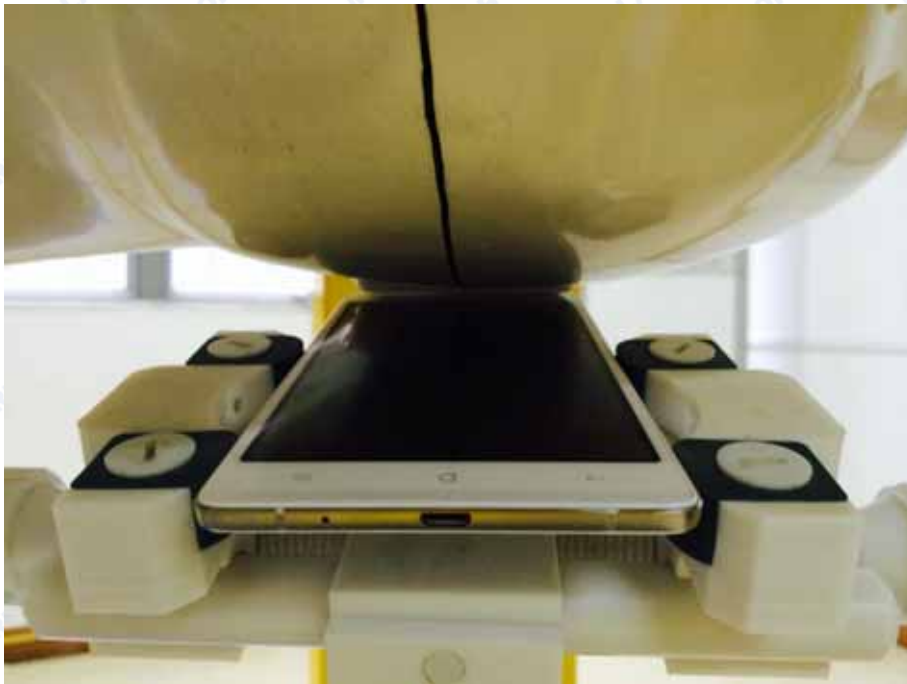

1. EUT Right Head Touch Cheek Position

2. EUT Right Head Tilt15 Position

### 3 EUT Left Head Touch Cheek Position

### 4 EUT Left Head Tilt15 Position

5 Back Side Position

6 Front Side Position

7. Edge A

8. Edge B

9. Edge C

10. Edge D

Liquid Level Photo Head Liquid

Liquid depth: 15.1cm

Liquid Level Photo Body Liquid

Liquid depth :15.5cm