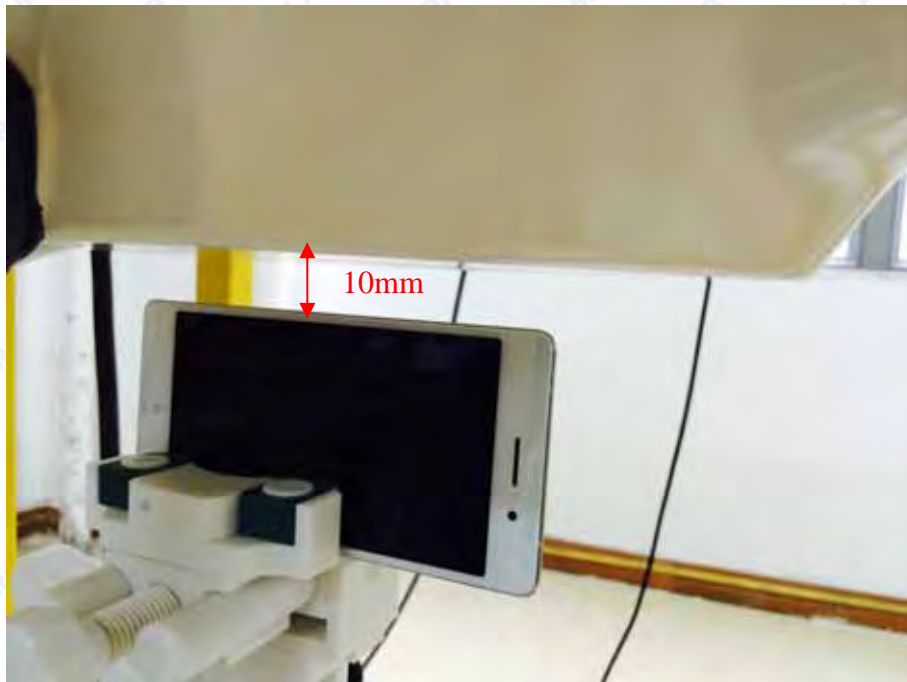

### 4 EUT Left Head Tilt15 Position

5 Back Side Position

6 Front Side Position

7. Edge A

8. Edge B

9. Edge C

10. Edge D

Liquid Level Photo Head Liquid

Liquid depth: 15.1cm

Liquid Level Photo Body Liquid

Liquid depth :15.5cm