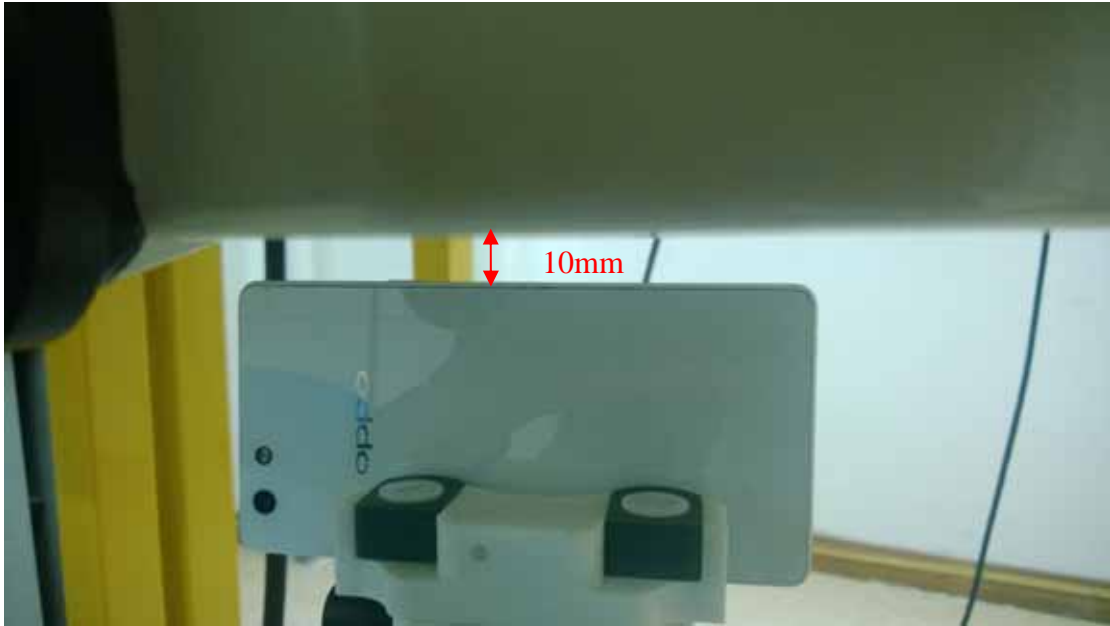

### 4 EUT Left Head Tilt15 Position

5 Side Position with earphone

6 Side Position

7. Edge A

8. Edge B

9. Edge C

10. Edge D

Liquid Level Photo Head Liquid

Liquid depth: 15.1cm

Liquid Level Photo Body Liquid

Liquid depth :15.5cm