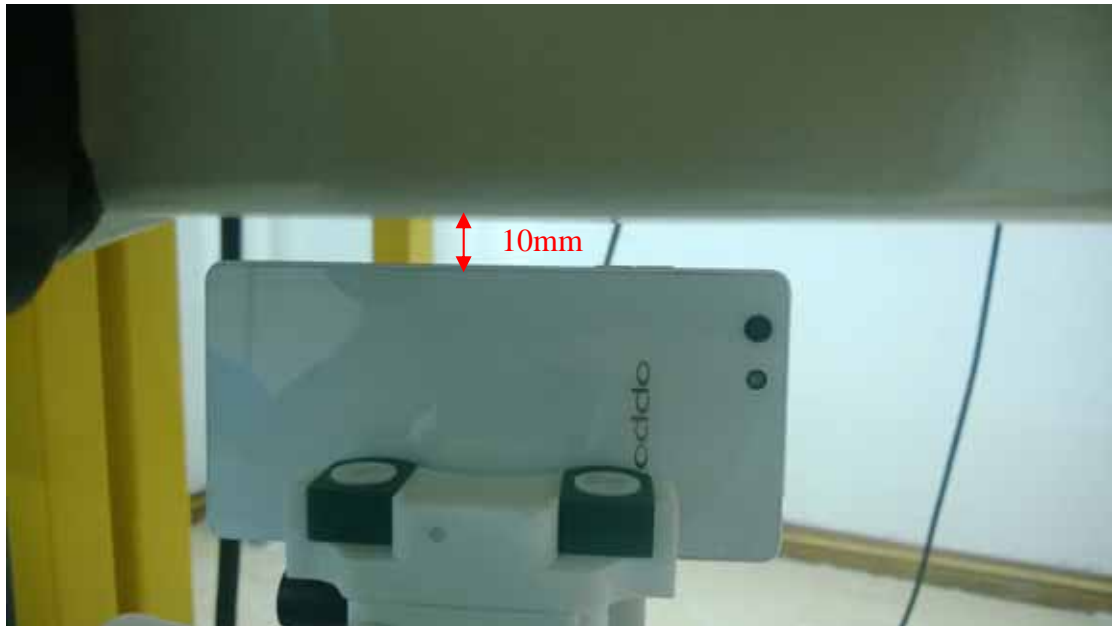

### 4 EUT Left Head Tilt15 Position

5 Side Position with earphone

6 Side Position

7. Edge A

8. Edge B

9. Edge C

10. Edge D

Liquid Level Photo Head Liquid

Liquid depth: 15.1cm

Liquid Level Photo Body Liquid

Liquid depth :15.5cm