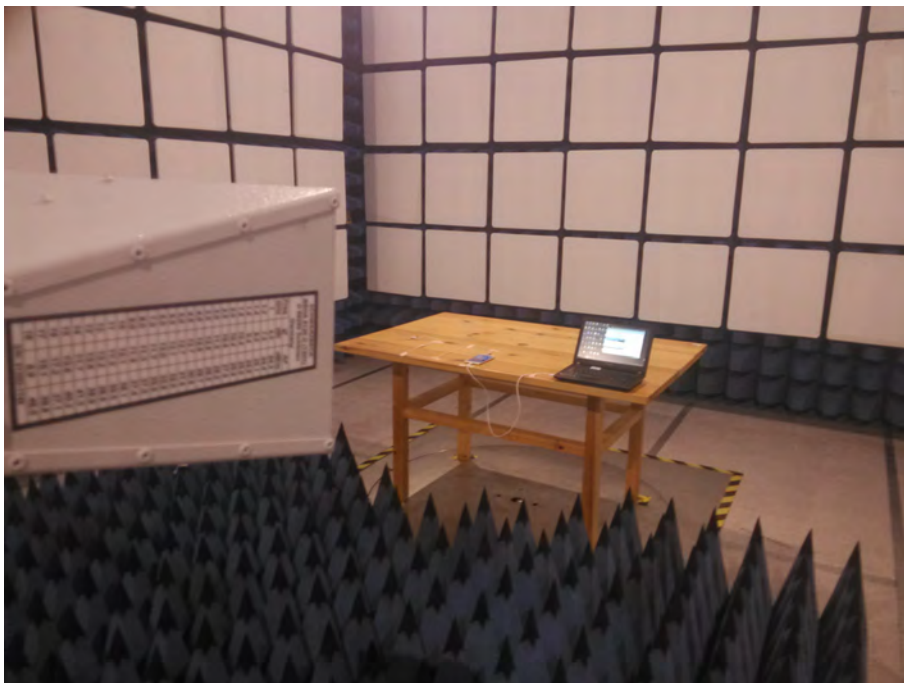

# JBP TEST SETUP PHOTOS

## 1 Radiated Field Strength Measurement

30 MHz-1 GHz (USB Test Mode)

Above 1 GHz (USB Test Mode)

30 MHz-1 GHz (Camera Test Mode)

1 GHz-6 GHz (Camera Test Mode)

## 2 Conducted Emission

USB Test Mode

Camera test mode