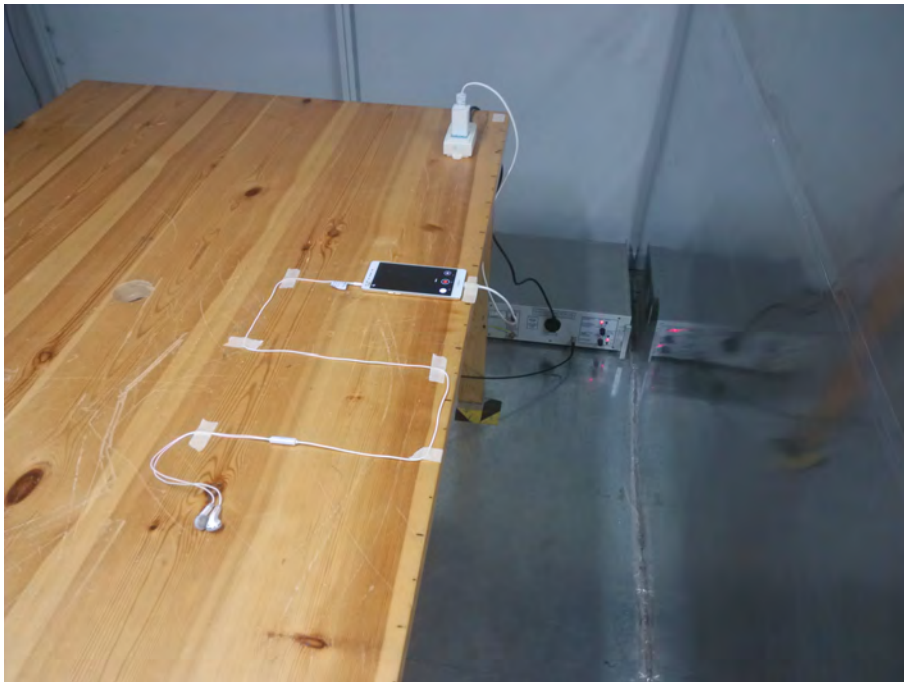

## 1 Radiated Field Strength Measurement

30 MHz-1 GHz (USB Test Mode)

Above 1 GHz (USB Test Mode)

30 MHz-1 GHz (Camera Test Mode)

1 GHz-6 GHz (Camera Test Mode)

## 2 Conducted Emission

USB Test Mode

Camera test mode