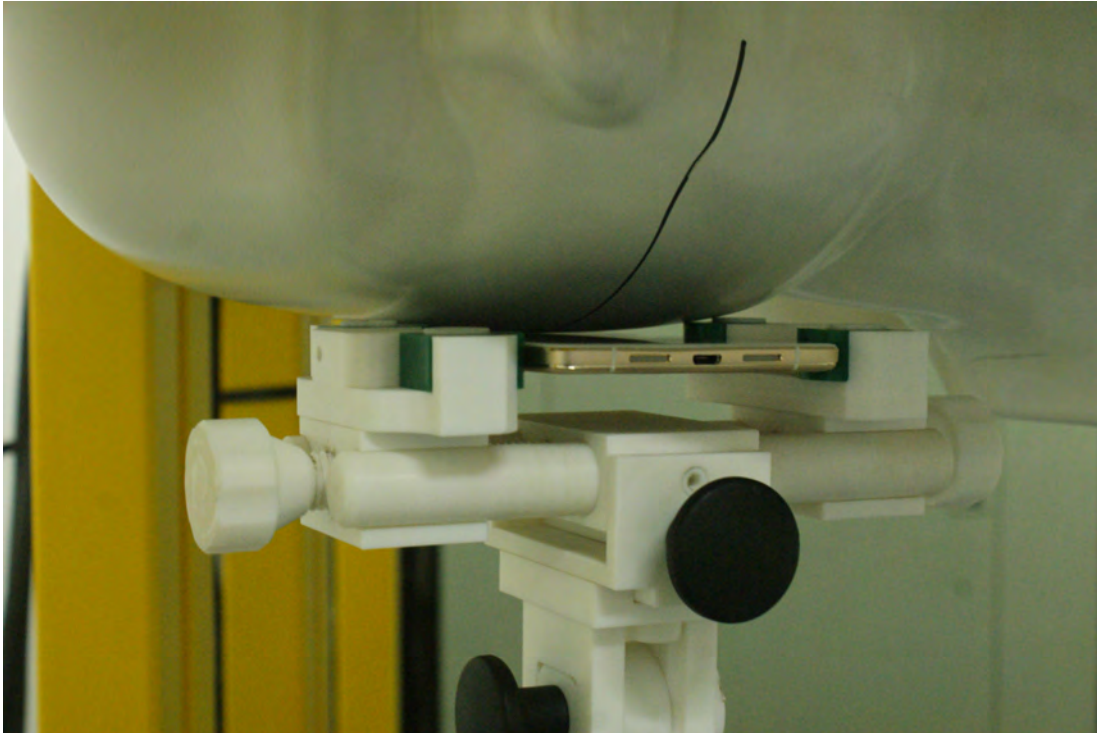

## SAR TEST SETUP PHOTOS

Right Head Cheek

Right Head Tilt

Left Head Cheek

Left Head Tilt

## Body-worn mode test photos

Front Side (15mm)

Back Side (15mm)

## Hotspot mode test photos

Back Side (10mm)

Front Side (10mm)

Left edge Side (10mm)

Right edge Side (10mm)

Bottom Edge (10mm)

Top Edge (10mm)