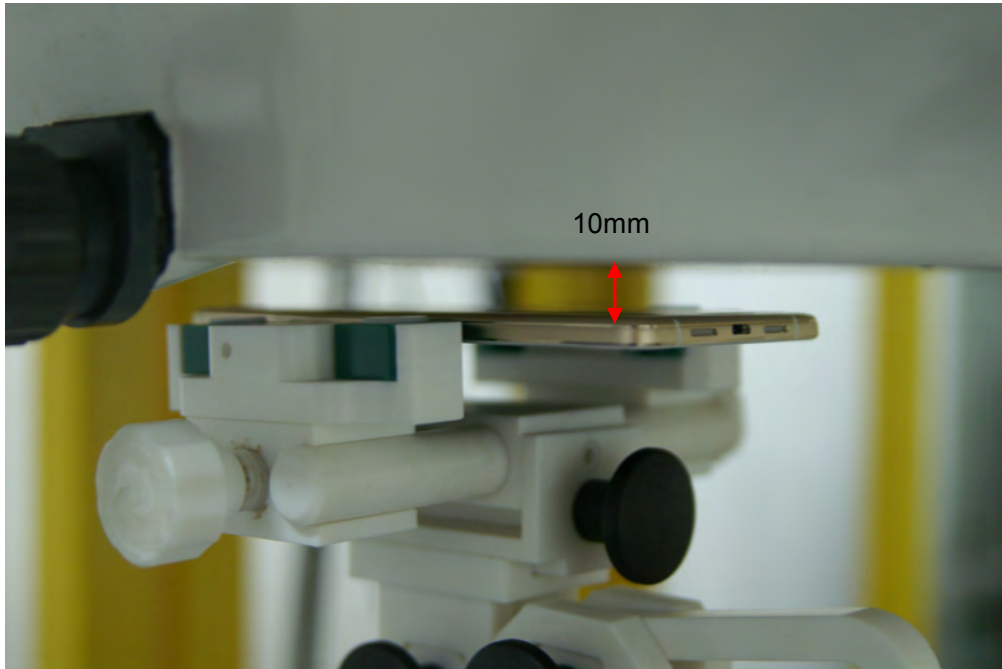

## SAR TEST SETUP PHOTOS

Right Head Cheek

Right Head Tilt

Left Head Cheek

Left Head Tilt

## Body-worn mode test photos

Front Side (15mm)

Back Side (15mm)

## Hotspot mode test photos

Back Side (10mm)

Front Side (10mm)

Left edge Side (10mm)

Right edge Side (10mm)

Bottom Edge (10mm)

Top Edge (10mm)