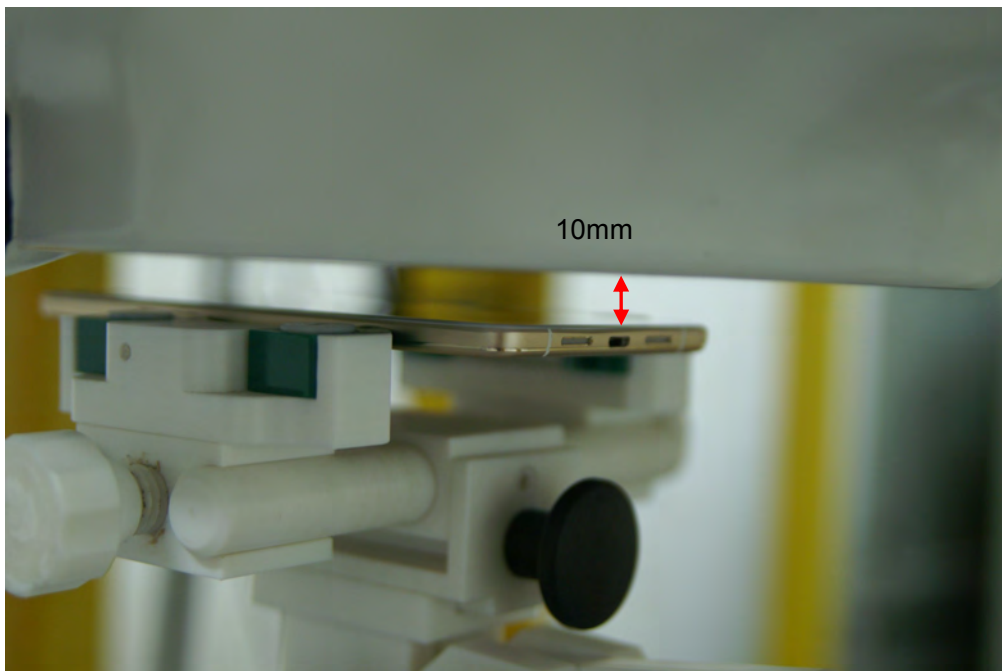

## SAR TEST SETUP PHOTOS

Right Head Cheek

Right Head Tilt

Left Head Cheek

Left Head Tilt

## Body-worn mode test photos

Front Side (15mm)

Back Side (15mm)

## Hotspot mode test photos

Back Side (10mm)

Front Side (10mm)

Left edge Side (10mm)

Right edge Side (10mm)

Bottom Edge (10mm)

Top Edge (10mm)