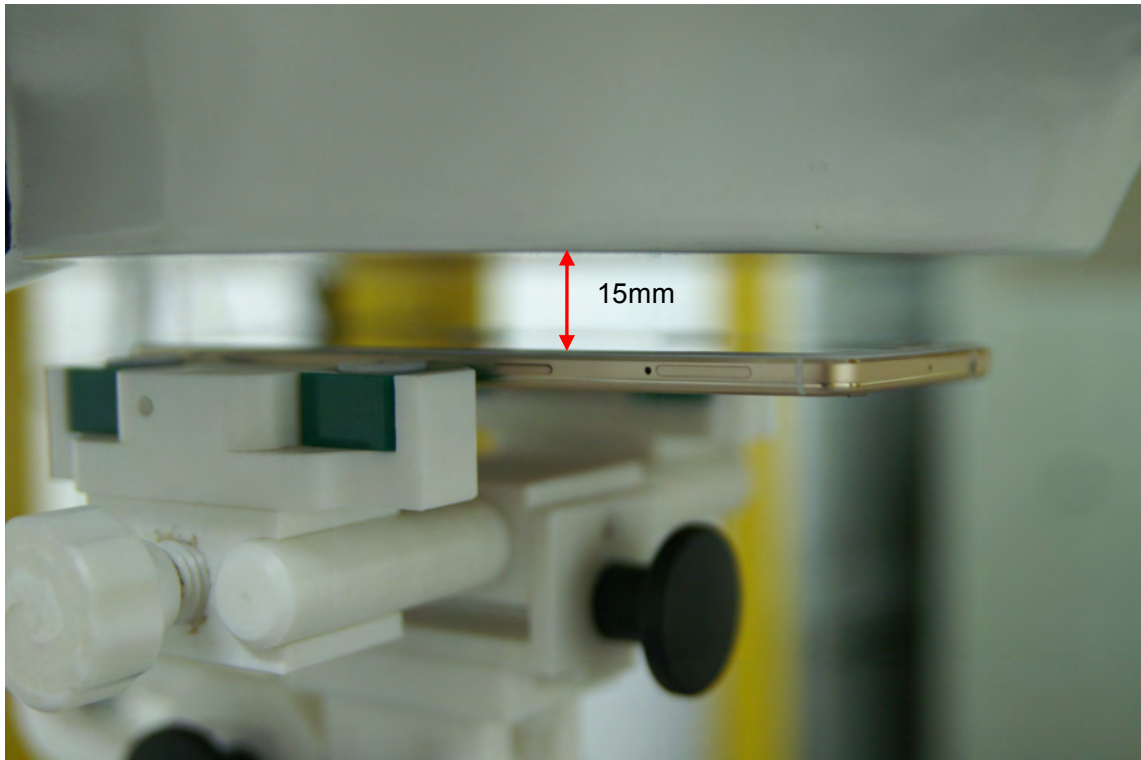

## SAR TEST SETUP PHOTOS

Right Head Cheek

Right Head Tilt

Left Head Cheek

Left Head Tilt

## Body-worn mode test photos

Front Side (15mm)

Back Side (15mm)

## Hotspot mode test photos

Back Side (10mm)

Front Side (10mm)

Left edge Side (10mm)

Right edge Side (10mm)

Bottom Edge (10mm)

Top Edge (10mm)