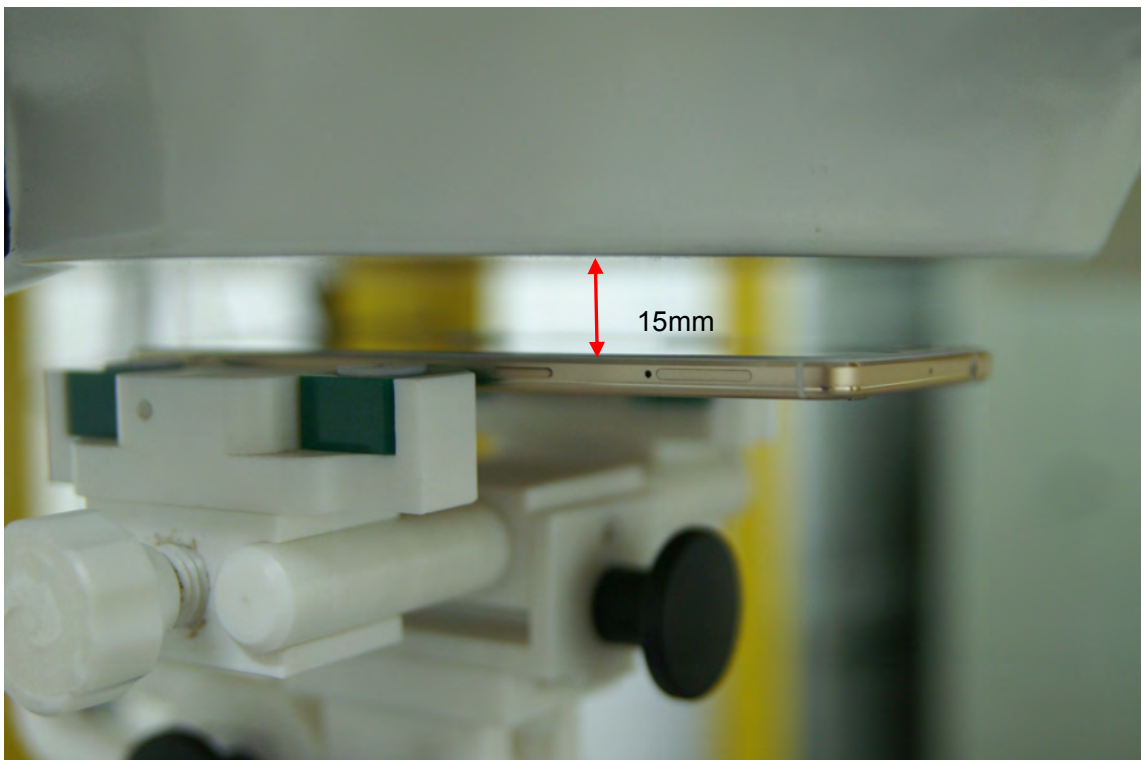

## SAR TEST SETUP PHOTOS

Right Head Cheek

Right Head Tilt

Left Head Cheek

Left Head Tilt

## Body-worn mode test photos

Front Side (15mm)

Back Side (15mm)

## Hotspot mode test photos

Back Side (10mm)

Front Side (10mm)

Left edge Side (10mm)

Right edge Side (10mm)

Bottom Edge (10mm)

Top Edge (10mm)