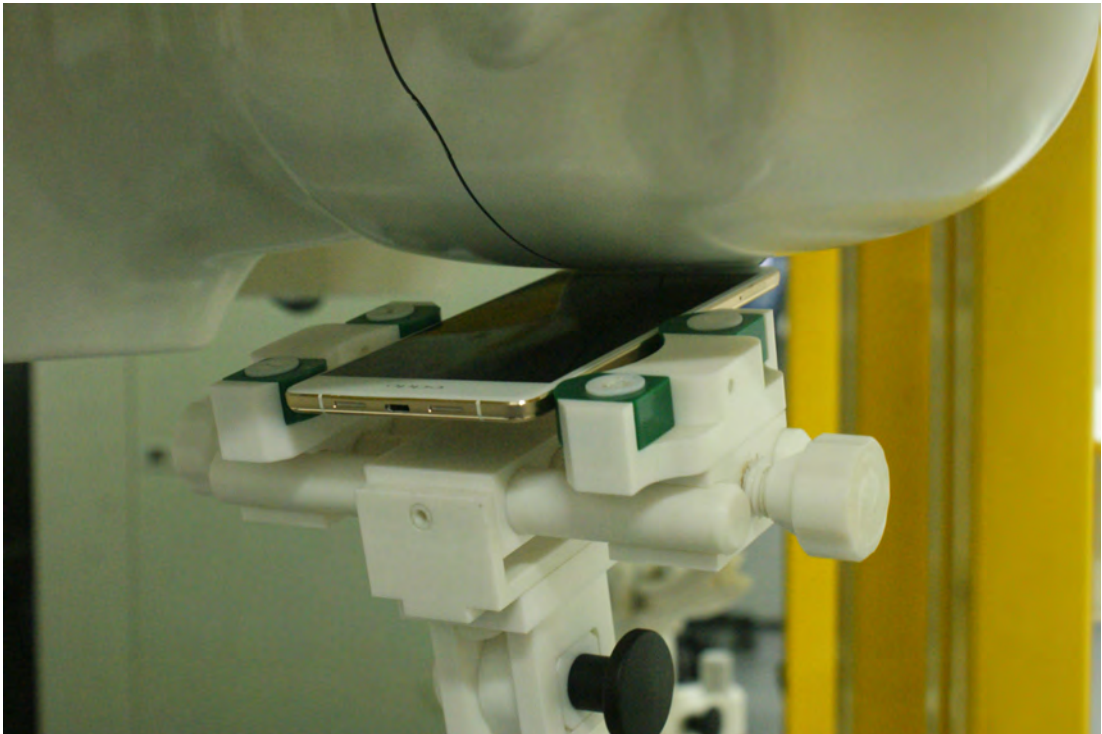

## SAR TEST SETUP PHOTOS

Right Head Cheek

Right Head Tilt

Left Head Cheek

Left Head Tilt

## Body-worn mode test photos

Front Side (15mm)

Back Side (15mm)

## Hotspot mode test photos

Back Side (10mm)

Front Side (10mm)

Left edge Side (10mm)

Right edge Side (10mm)

Bottom Edge (10mm)

Top Edge (10mm)