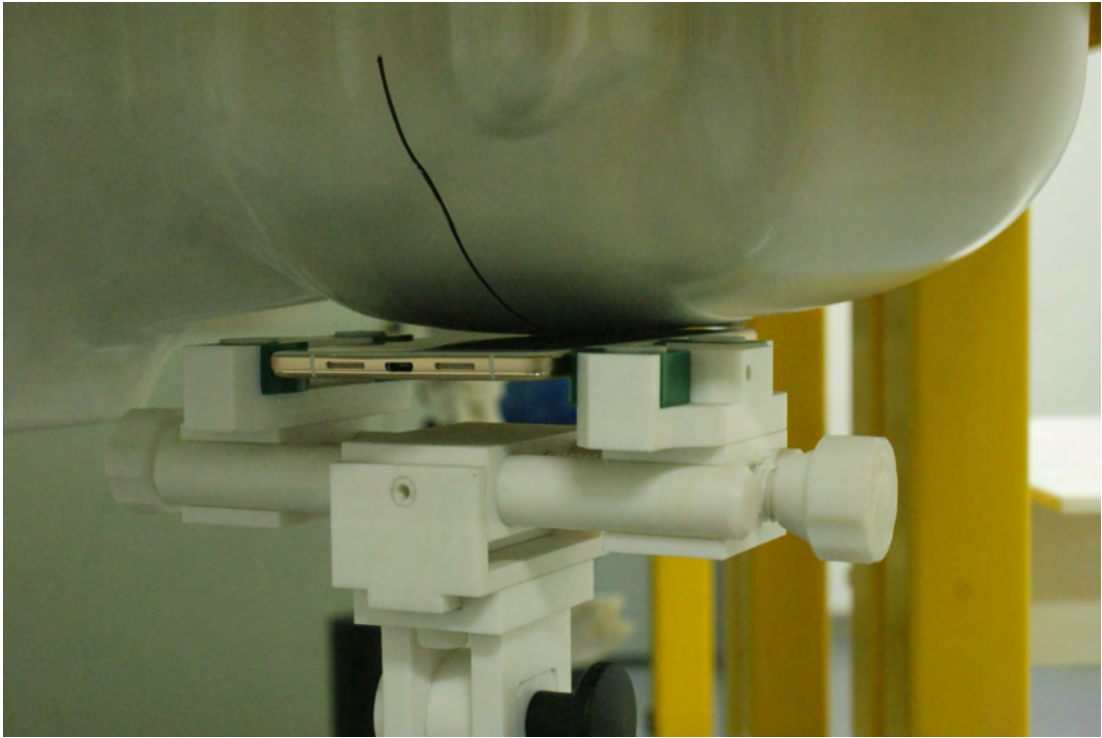

## SAR TEST SETUP PHOTOS

Right Head Cheek

Right Head Tilt

Left Head Cheek

Left Head Tilt

## Body-worn mode test photos

Front Side (15mm)

Back Side (15mm)

## Hotspot mode test photos

Back Side (10mm)

Front Side (10mm)

Left edge Side (10mm)

Right edge Side (10mm)

Bottom Edge (10mm)

Top Edge (10mm)