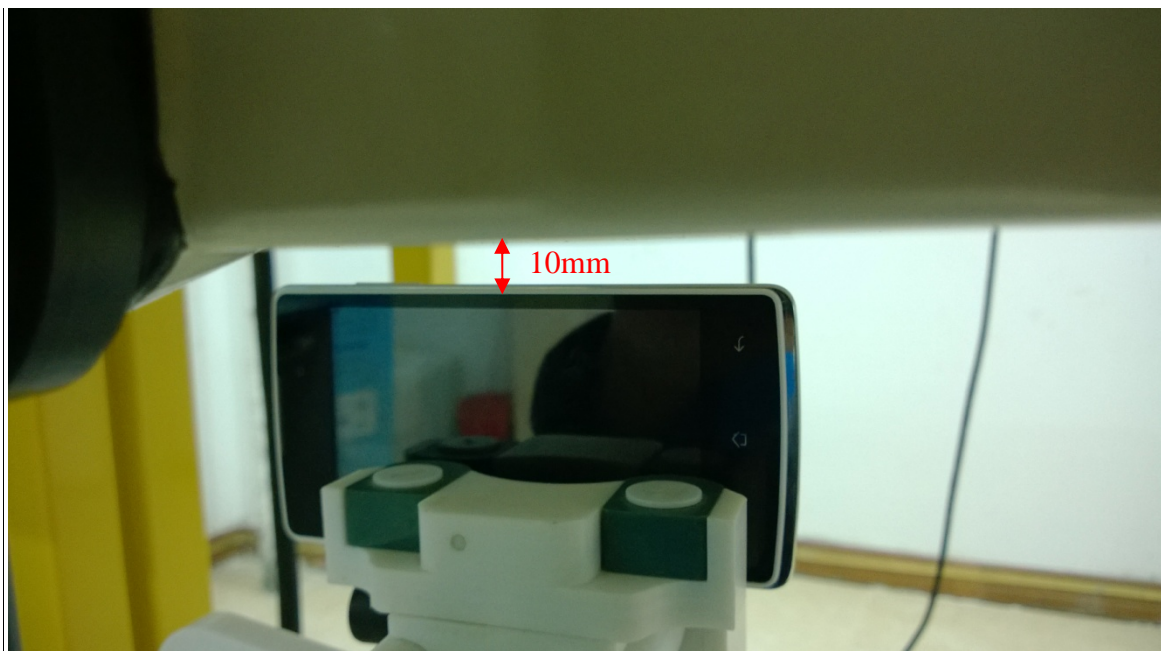

1. EUT Right Head Touch Cheek Position

2. EUT Right Head Tilt15 Position

3. EUT Left Head Touch Cheek Position

4. EUT Left Head Tilt15 Position

5. Side Position with earphone

6. Back Side Position

7. Face Side Position

8. Edge A

9. Edge B

10. Edge C

11. Edge D

Liquid Level Photo Head Liquid

Liquid depth: 15.1cm

Liquid Level Photo Body Liquid

Liquid depth :15.5cm