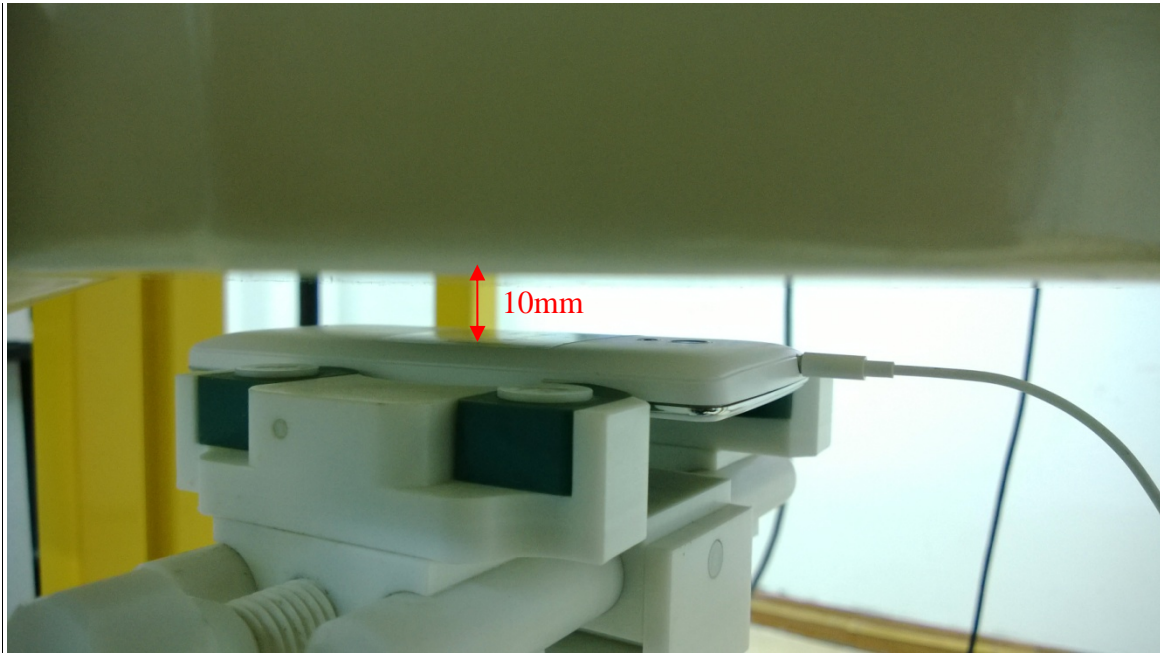

1. EUT Right Head Touch Cheek Position

2. EUT Right Head Tilt15 Position

3. EUT Left Head Touch Cheek Position

4. EUT Left Head Tilt15 Position

5. Side Position with earphone

6. Back Side Position

7. Face Side Position

8. Edge A

9. Edge B

10. Edge C

11. Edge D

Liquid Level Photo Head Liquid

Liquid depth: 15.1cm

Liquid Level Photo Body Liquid

Liquid depth :15.5cm