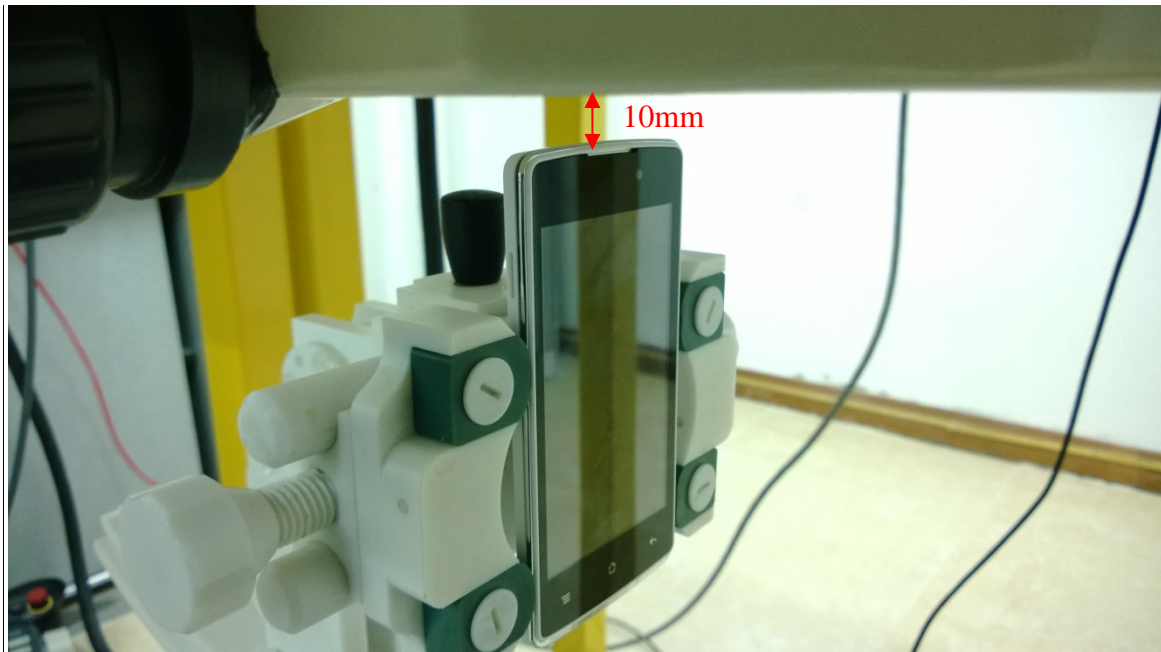

1. EUT Right Head Touch Cheek Position

2. EUT Right Head Tilt15 Position

3. EUT Left Head Touch Cheek Position

4. EUT Left Head Tilt15 Position

5. Side Position with earphone

6. Back Side Position

7. Face Side Position

8. Edge A

9. Edge B

10. Edge C

11. Edge D

Liquid Level Photo Head Liquid

Liquid depth: 15.1cm

Liquid Level Photo Body Liquid

Liquid depth :15.5cm