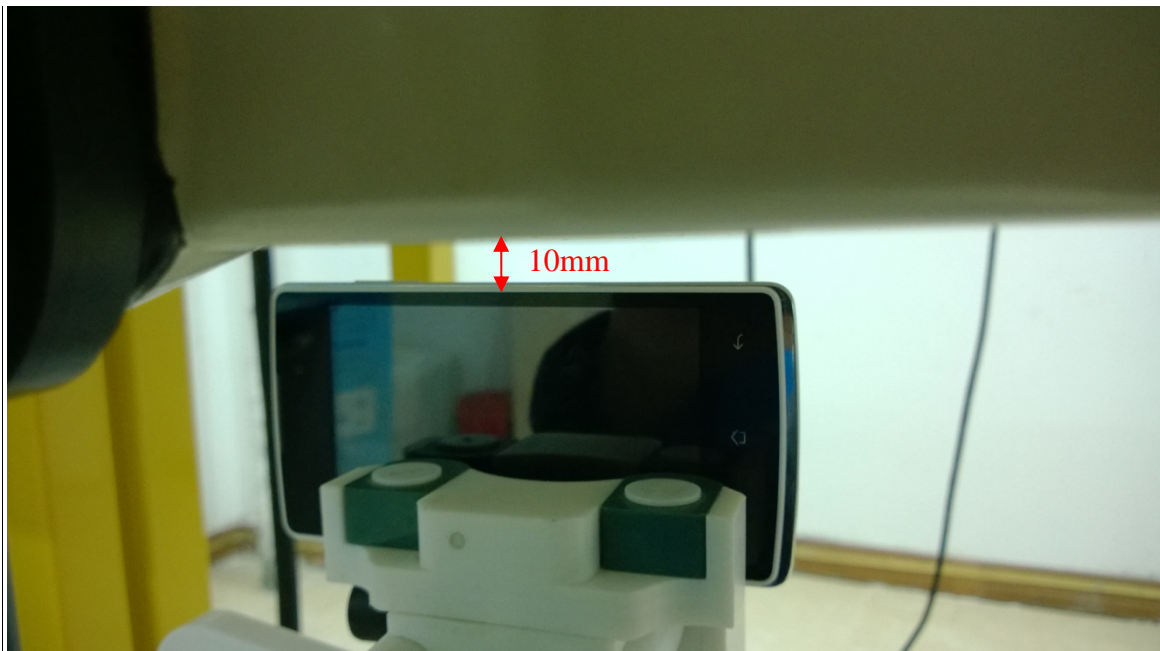

1. EUT Right Head Touch Cheek Position

2. EUT Right Head Tilt15 Position

3. EUT Left Head Touch Cheek Position

4. EUT Left Head Tilt15 Position

5. Side Position with earphone

6. Back Side Position

7. Face Side Position

8. Edge A

9. Edge B

10. Edge C

11. Edge D

Liquid Level Photo Head Liquid

Liquid depth: 15.1cm

Liquid Level Photo Body Liquid

Liquid depth :15.5cm