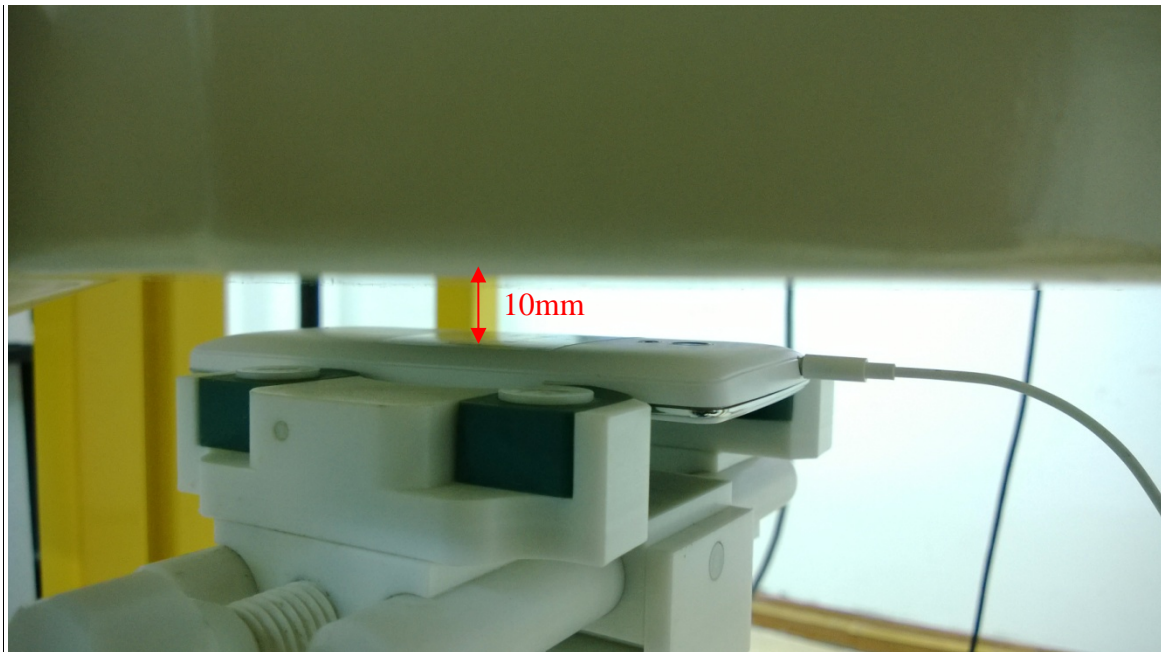

1. EUT Right Head Touch Cheek Position

2. EUT Right Head Tilt15 Position

3. EUT Left Head Touch Cheek Position

4. EUT Left Head Tilt15 Position

5. Side Position with earphone

6. Back Side Position

7. Face Side Position

8. Edge A

9. Edge B

10. Edge C

11. Edge D

Liquid Level Photo Head Liquid

Liquid depth: 15.1cm

Liquid Level Photo Body Liquid

Liquid depth :15.5cm