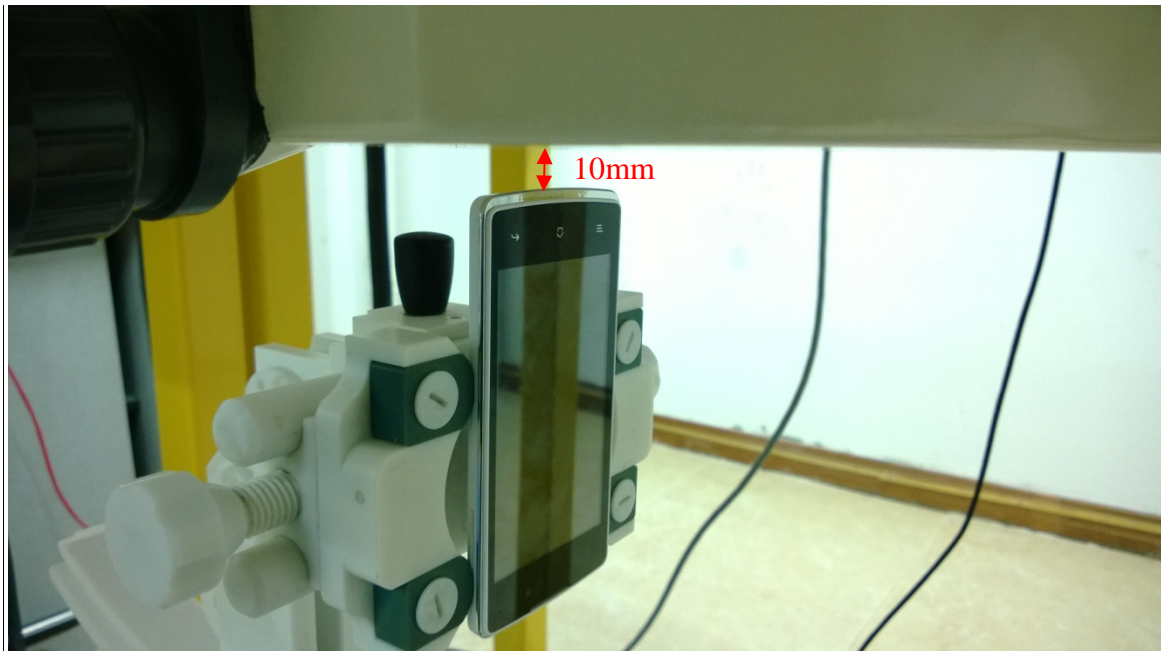

1. EUT Right Head Touch Cheek Position

2. EUT Right Head Tilt15 Position

3. EUT Left Head Touch Cheek Position

4. EUT Left Head Tilt15 Position

5. Side Position with earphone

6. Back Side Position

7. Face Side Position

8. Edge A

9. Edge B

10. Edge C

11. Edge D

Liquid Level Photo Head Liquid

Liquid depth: 15.1cm

Liquid Level Photo Body Liquid

Liquid depth :15.5cm