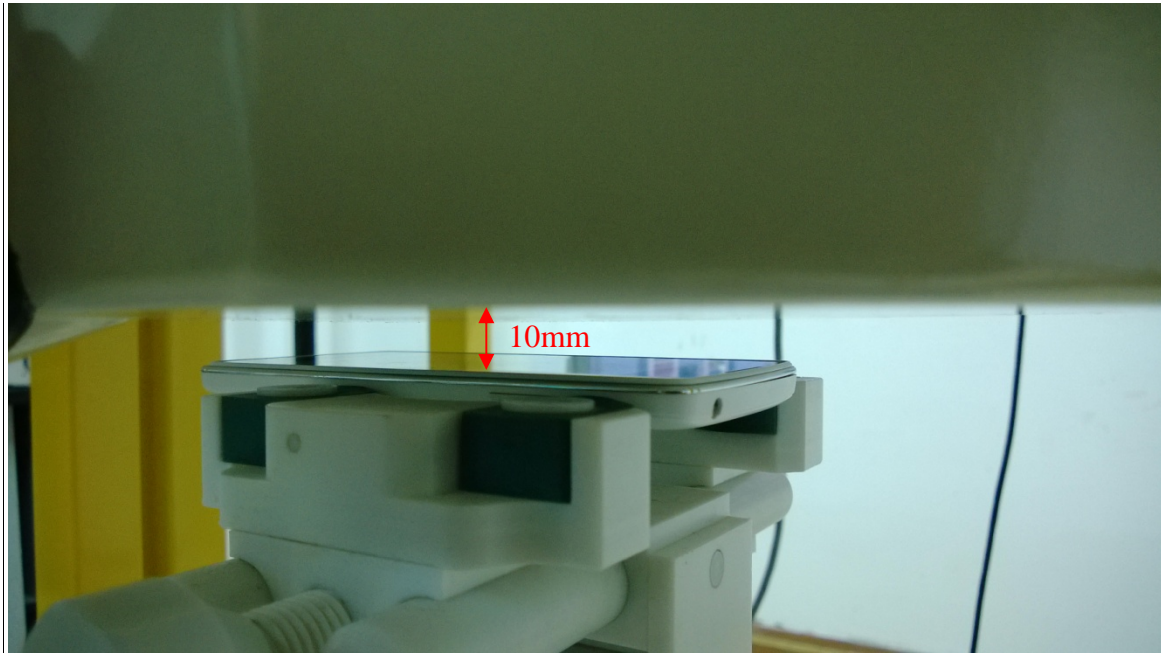

1. EUT Right Head Touch Cheek Position

2. EUT Right Head Tilt15 Position

3. EUT Left Head Touch Cheek Position

4. EUT Left Head Tilt15 Position

5. Side Position with earphone

6. Back Side Position

7. Face Side Position

8. Edge A

9. Edge B

10. Edge C

11. Edge D

Liquid Level Photo Head Liquid

Liquid depth: 15.1cm

Liquid Level Photo Body Liquid

Liquid depth :15.5cm