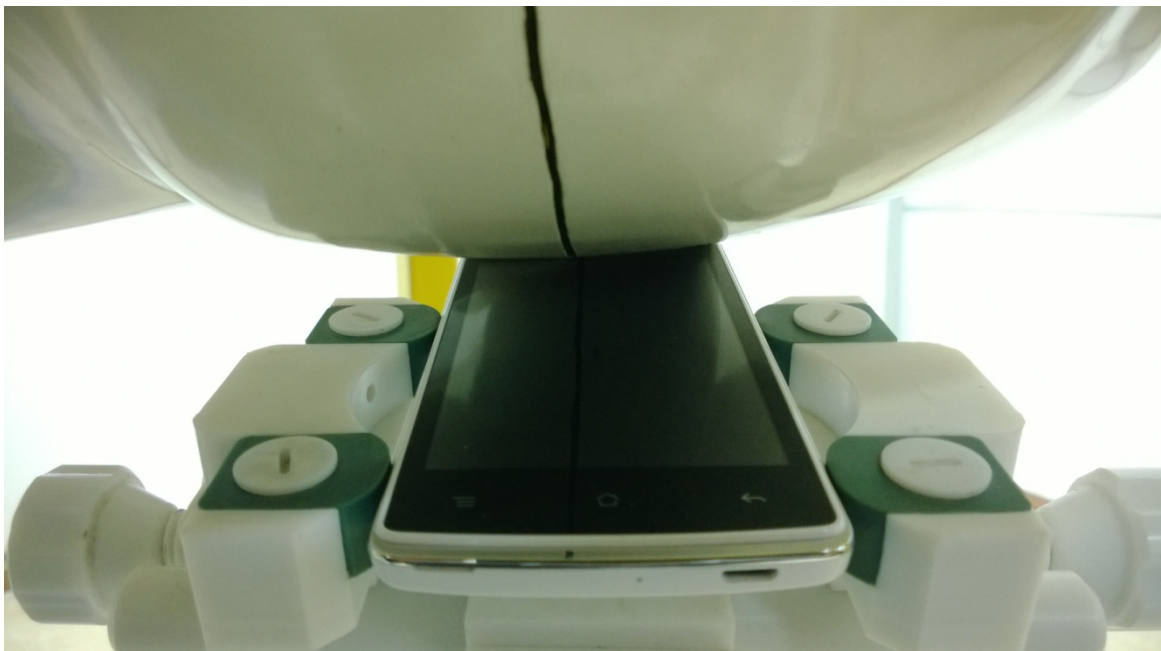

1. EUT Right Head Touch Cheek Position

2. EUT Right Head Tilt15 Position

3. EUT Left Head Touch Cheek Position

4. EUT Left Head Tilt15 Position

5. Side Position with earphone

6. Back Side Position

7. Face Side Position

8. Edge A

9. Edge B

10. Edge C

11. Edge D

Liquid Level Photo Head Liquid

Liquid depth: 15.1cm

Liquid Level Photo Body Liquid

Liquid depth :15.5cm