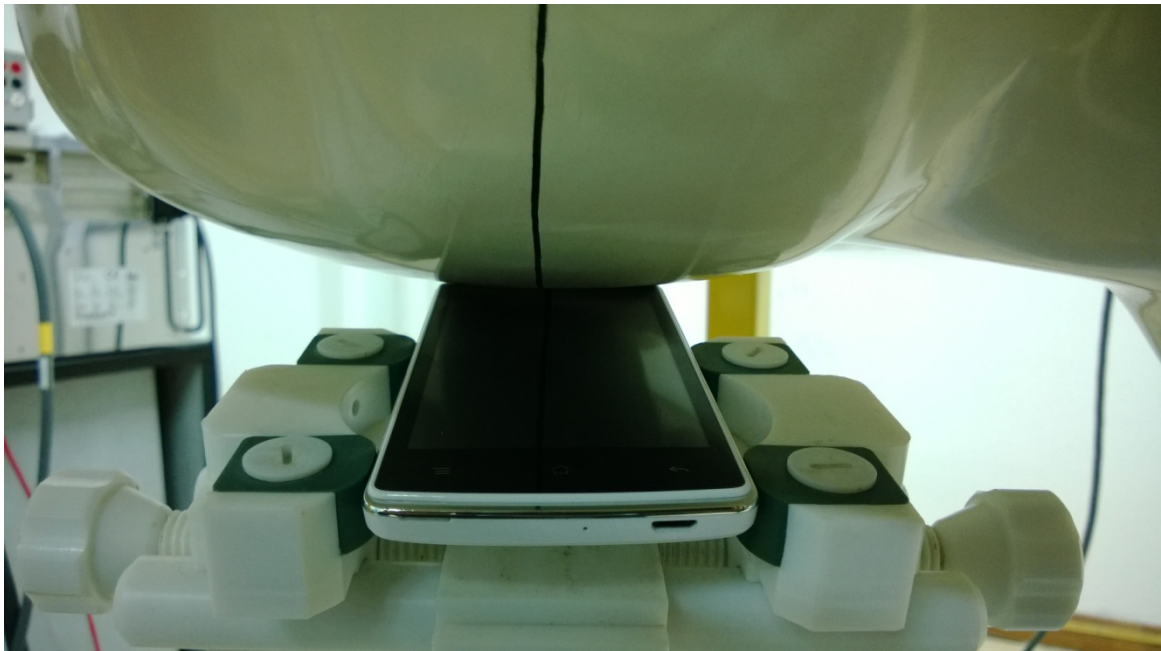

1. EUT Right Head Touch Cheek Position

2. EUT Right Head Tilt15 Position

3. EUT Left Head Touch Cheek Position

4. EUT Left Head Tilt15 Position

5. Side Position with earphone

6. Back Side Position

7. Face Side Position

8. Edge A

9. Edge B

10. Edge C

11. Edge D

Liquid Level Photo Head Liquid

Liquid depth: 15.1cm

Liquid Level Photo Body Liquid

Liquid depth :15.5cm