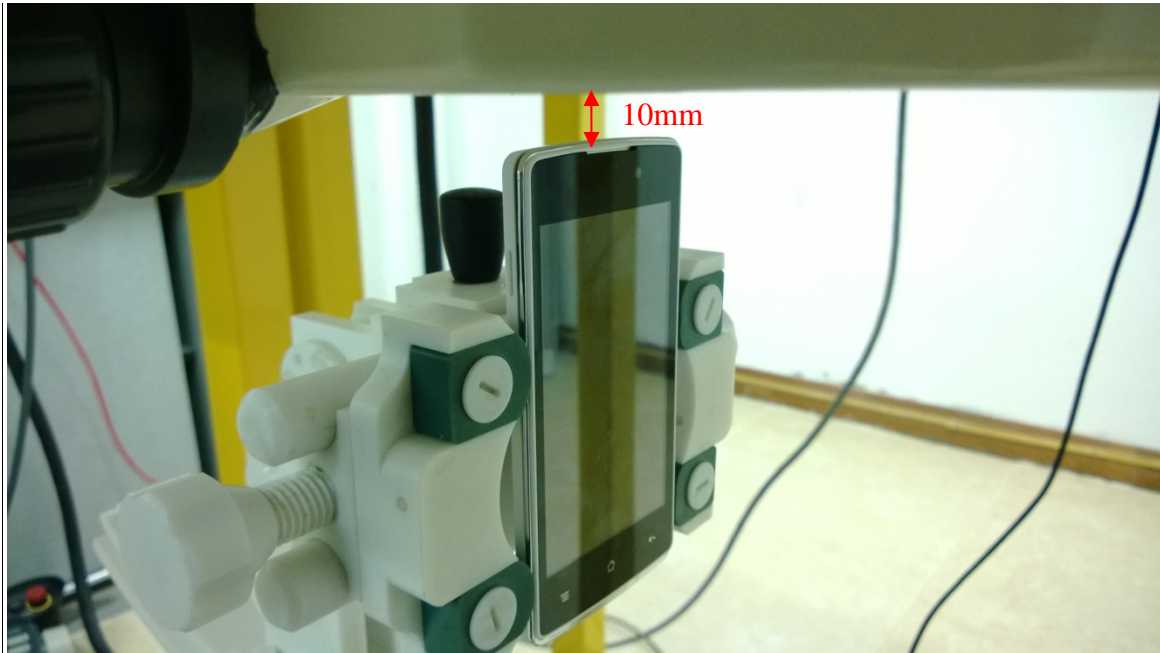

1. EUT Right Head Touch Cheek Position

2. EUT Right Head Tilt15 Position

3. EUT Left Head Touch Cheek Position

4. EUT Left Head Tilt15 Position

5. Side Position with earphone

6. Back Side Position

7. Face Side Position

8. Edge A

9. Edge B

10. Edge C

11. Edge D

Liquid Level Photo Head Liquid

Liquid depth: 15.1cm

Liquid Level Photo Body Liquid

Liquid depth :15.5cm