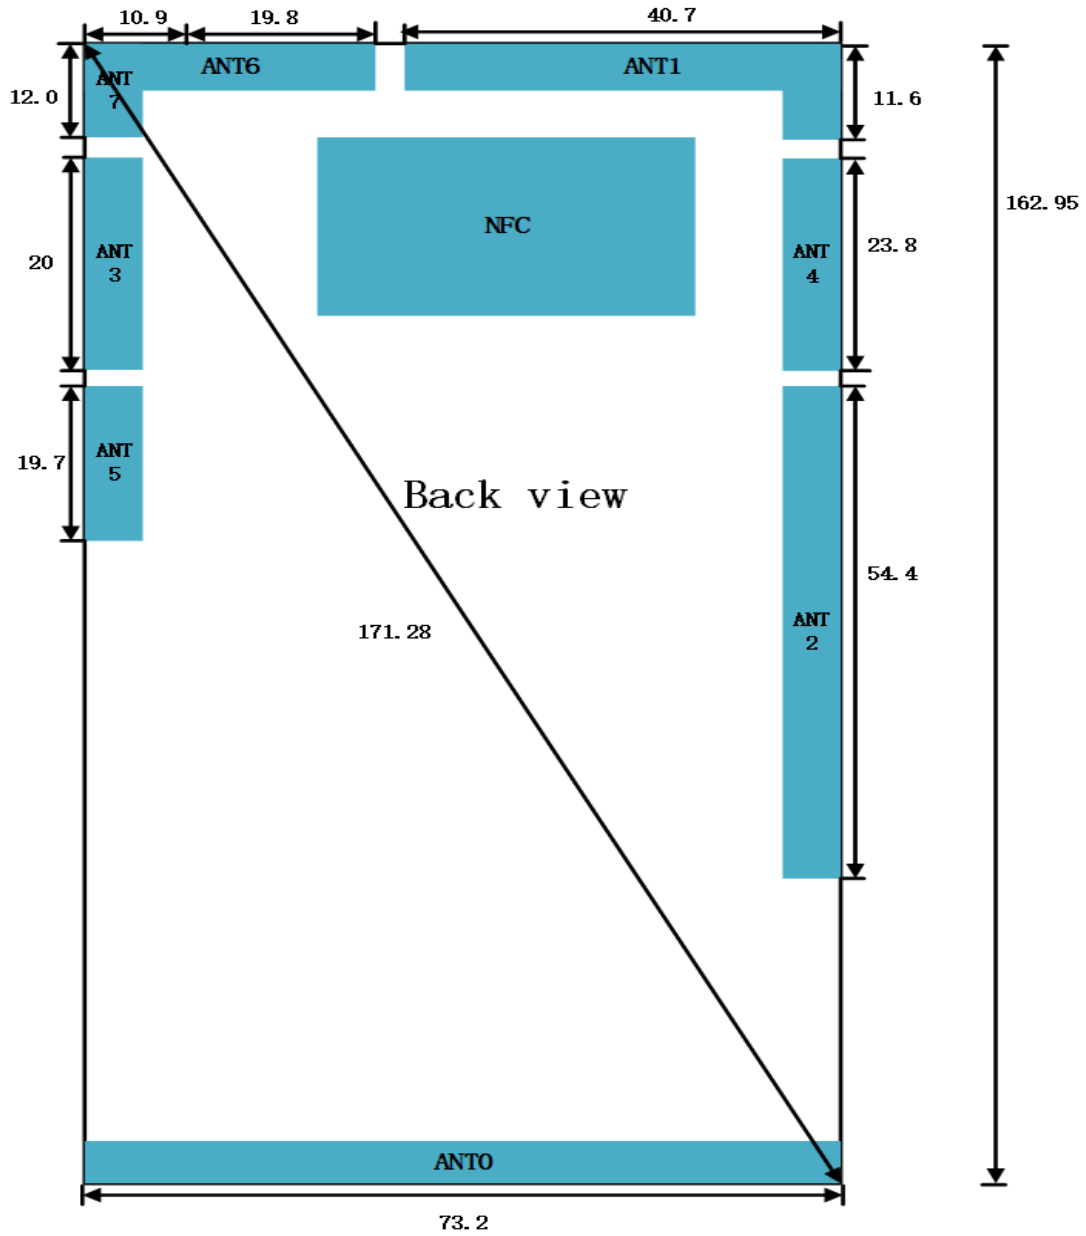

Appendix F

Antenna Locations

1. Detailed DUT Antenna Locations

1. Detailed DUT Antenna Locations (Back View)

Antenna	Tested TX Bands
Ant 0	GSM850/1900 WCDMA Band2/4/5 LTE Band2/4/5/7/12/13/17/26//66/38/41 NR N2/5/7/12/26/38/41/66
Ant 1	GSM850/1900 WCDMA Band2/4/5 LTE Band2/4/5/7/12/13/17/26//66/38/41 NR N2/5/7/12/26/38/41/666
Ant 4	LTE Band4/7/66/38/41 NR N7/38/41/66
Ant 7	WIFI 2.4G/WIFI 5G/Bluetooth