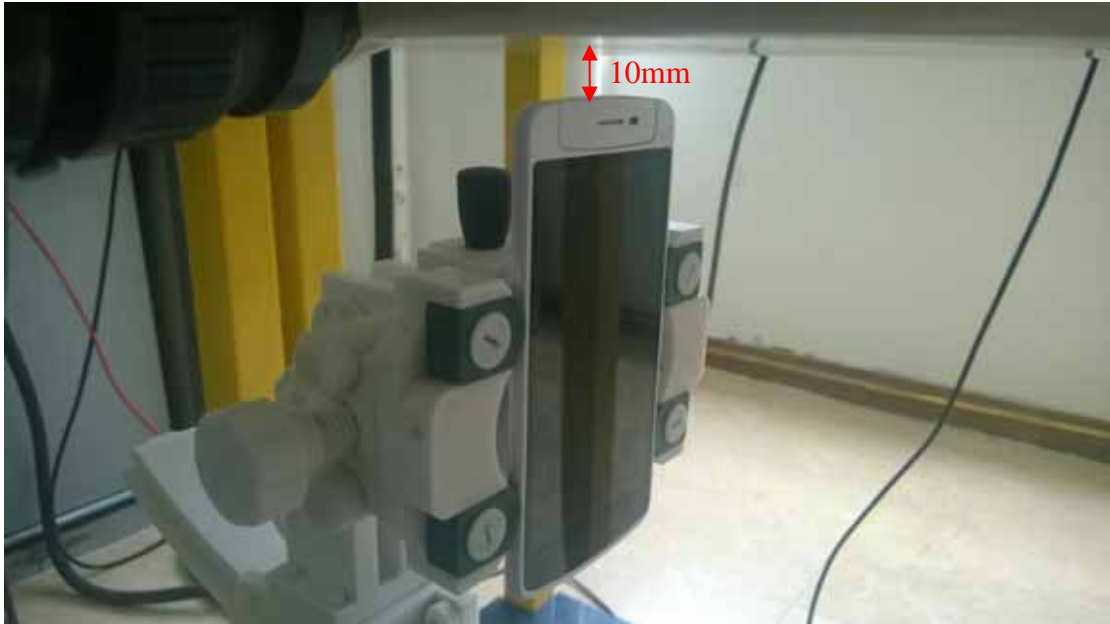

1 EUT Right Head Touch Cheek Position

2 EUT Right Head Tilt15 Position

3 EUT Left Head Touch Cheek Position

4 EUT Left Head Tilt15 Position

5 Side Position with earphone

6 Side Position

7. Edge A

8. Edge B

9. Edge C

10. Edge D

Liquid Level Photo Head Liquid

Liquid depth: 15.1cm

Liquid Level Photo Body Liquid

Liquid depth :15.5cm