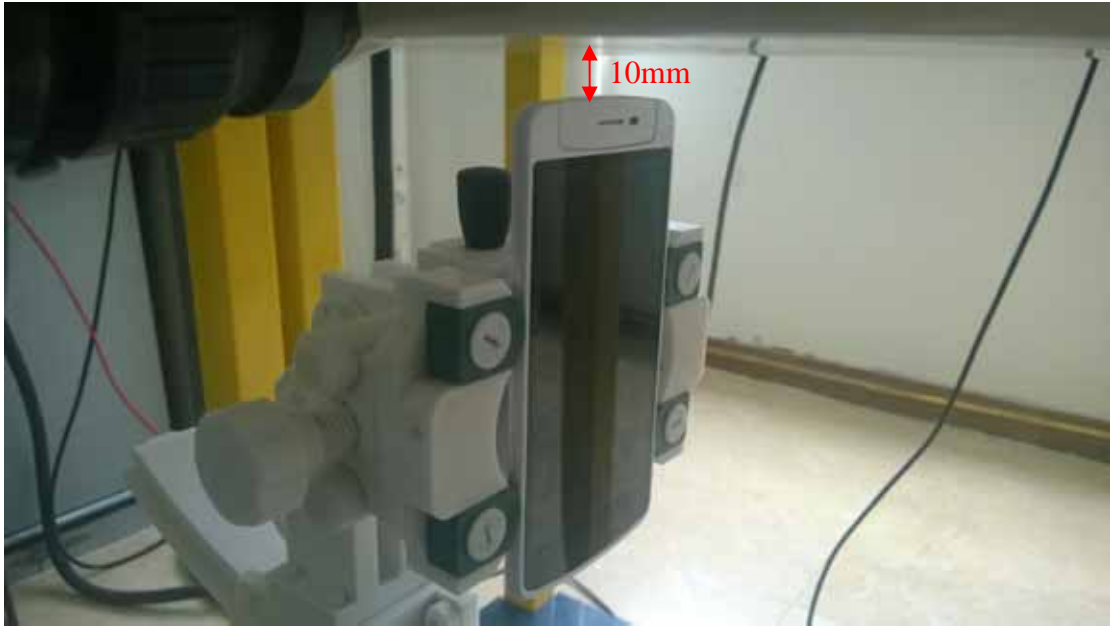

1 EUT Right Head Touch Cheek Position

2 EUT Right Head Tilt15 Position

3 EUT Left Head Touch Cheek Position

4 EUT Left Head Tilt15 Position

5 Side Position with earphone

6 Side Position

7. Edge A

8. Edge B

9. Edge C

10. Edge D

Liquid Level Photo Head Liquid

Liquid depth: 15.1cm

Liquid Level Photo Body Liquid

Liquid depth :15.5cm