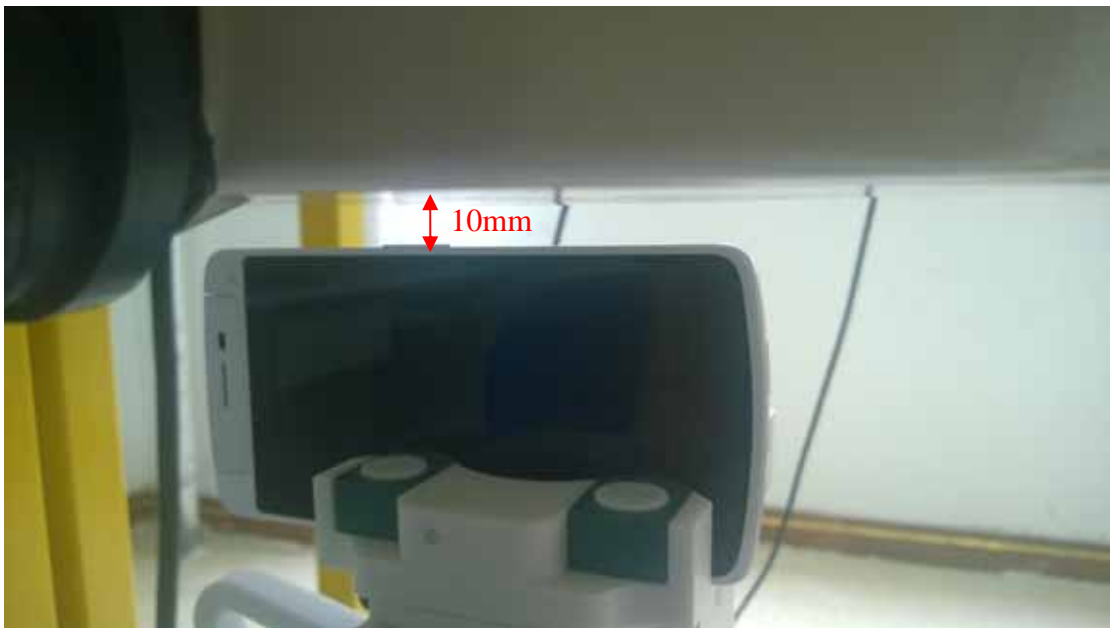

1 EUT Right Head Touch Cheek Position

2 EUT Right Head Tilt15 Position

3 EUT Left Head Touch Cheek Position

4 EUT Left Head Tilt15 Position

5 Side Position with earphone

6 Side Position

7. Edge A

8. Edge B

9. Edge C

10. Edge D

Liquid Level Photo Head Liquid

Liquid depth: 15.1cm

Liquid Level Photo Body Liquid

Liquid depth :15.5cm