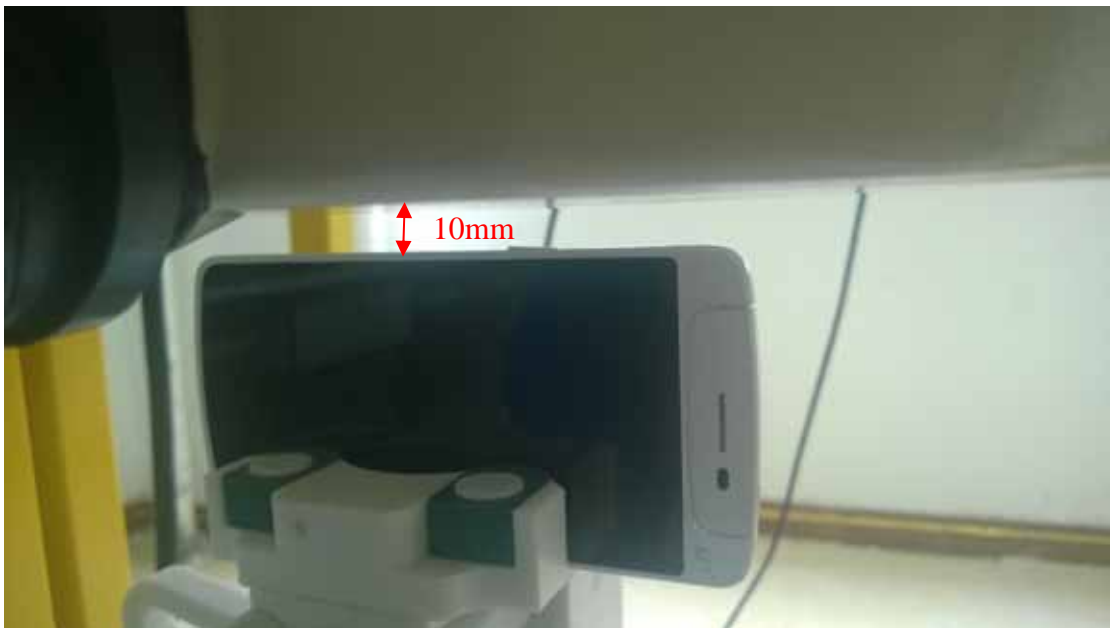

1 EUT Right Head Touch Cheek Position

2 EUT Right Head Tilt15 Position

3 EUT Left Head Touch Cheek Position

4 EUT Left Head Tilt15 Position

5 Side Position with earphone

6 Side Position

7. Edge A

8. Edge B

9. Edge C

10. Edge D

Liquid Level Photo Head Liquid

Liquid depth: 15.1cm

Liquid Level Photo Body Liquid

Liquid depth :15.5cm