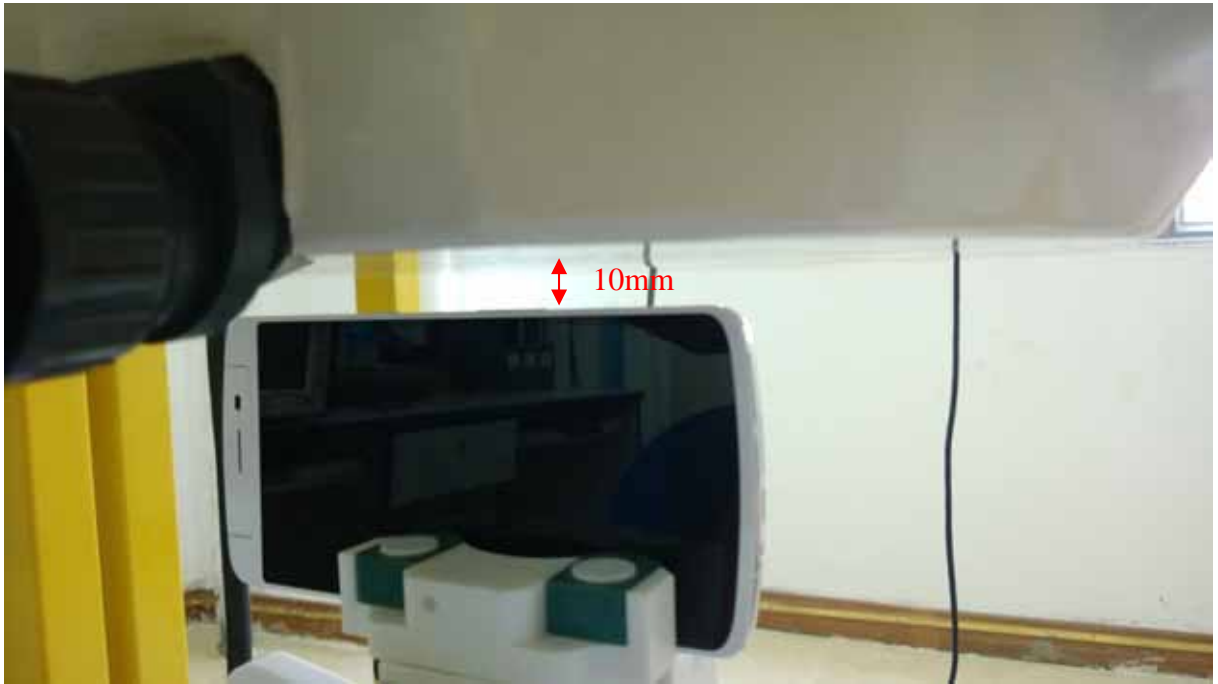

### 4 EUT Left Head Tilt15 Position

5 Side Position with earphone

6 Side Position

7. Edge A

8. Edge B

9. Edge C

10. Edge D

Liquid Level Photo Head Liquid

Liquid depth: 15.1cm

Liquid Level Photo Body Liquid

Liquid depth :15.5cm