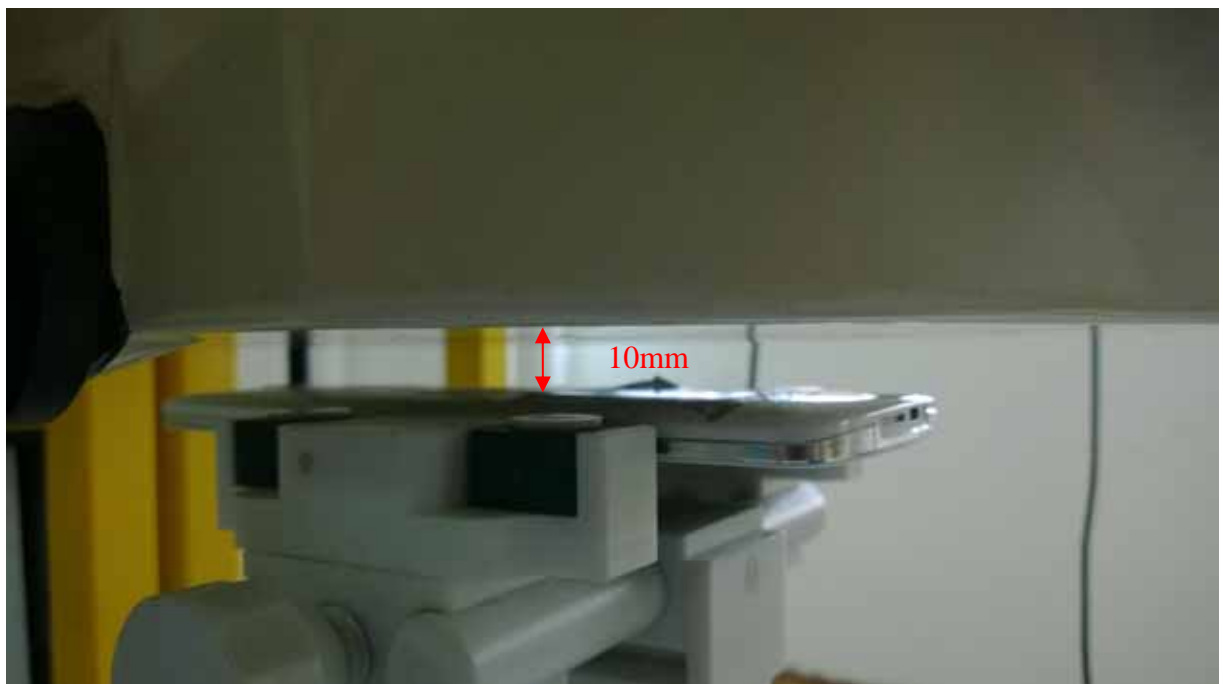

### 3 EUT Left Head Touch Cheek Position

### 4 EUT Left Head Tilt15 Position

5 Side Position with earphone

6 Side Position

7. Edge A

8. Edge B

9. Edge C

10. Edge D

Liquid Level Photo Head Liquid

Liquid depth: 15.1cm

Liquid Level Photo Body Liquid

Liquid depth :15.5cm