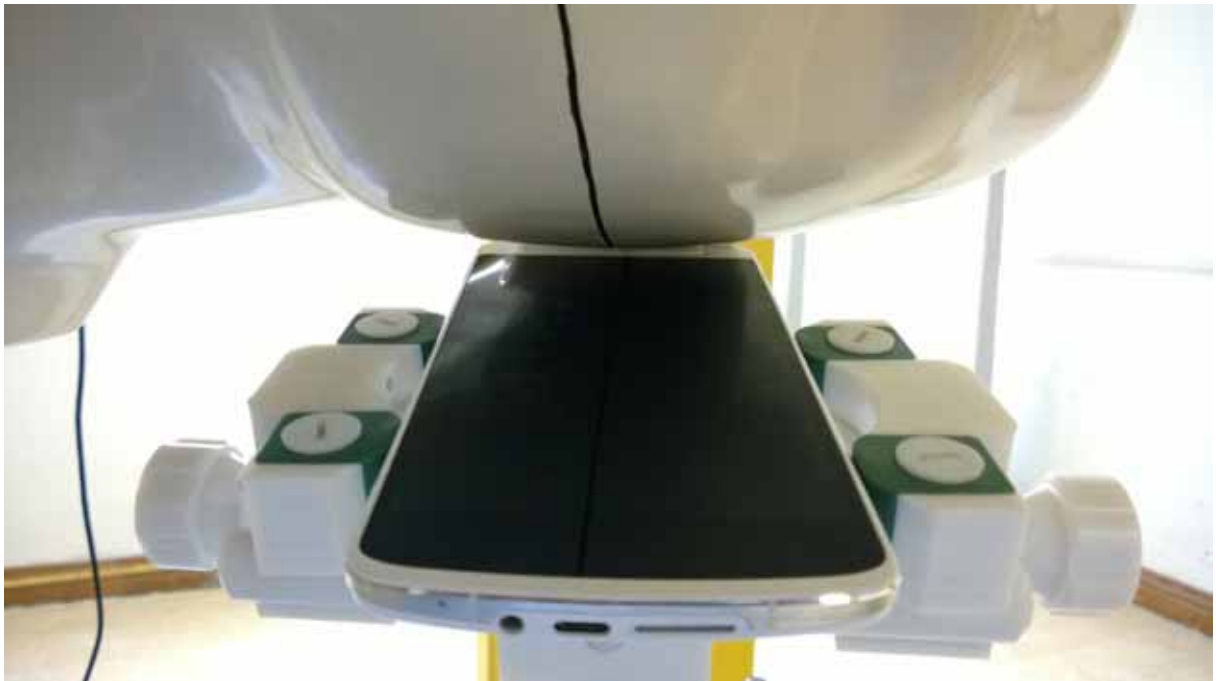

## 1 EUT Right Head Touch Cheek Position

### 4 EUT Left Head Tilt15 Position

5 Side Position with earphone

6 Side Position

7. Edge A

8. Edge B

9. Edge C

10. Edge D

Liquid Level Photo Head Liquid

Liquid depth: 15.1cm

Liquid Level Photo Body Liquid

Liquid depth :15.5cm