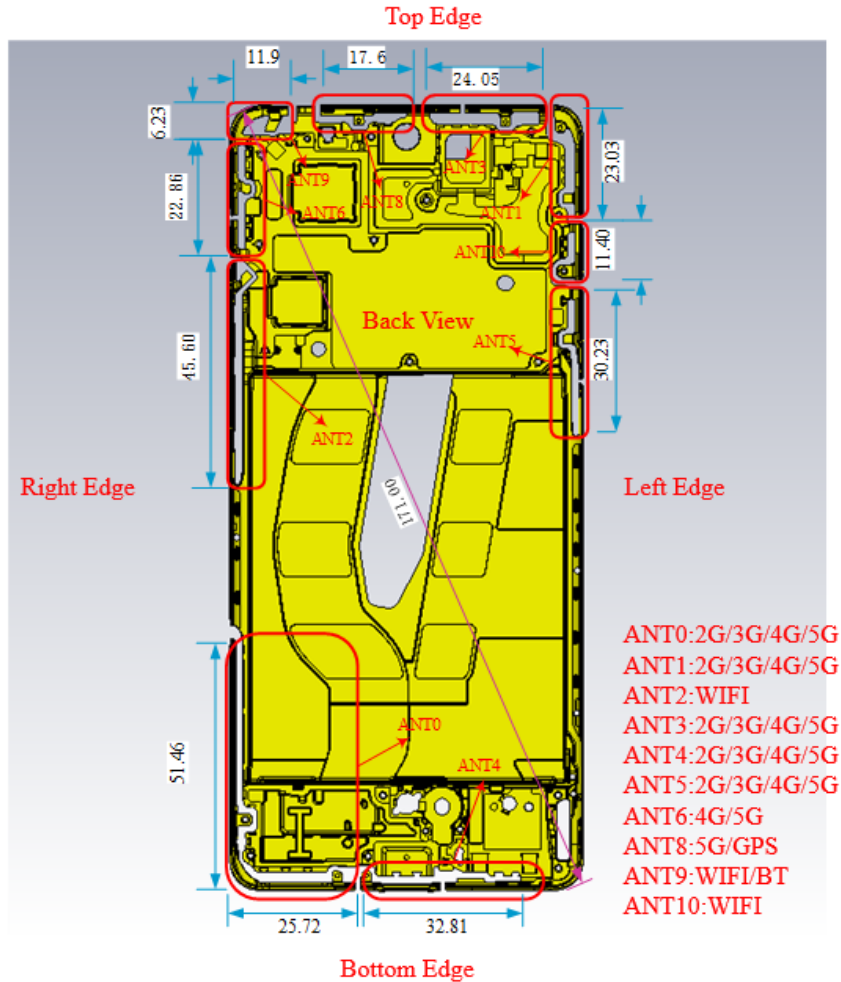

Appendix F

Antenna Locations

1. Detailed DUT Antenna Locations

1. Detailed DUT Antenna Locations (Back View)

Antenna	TX Bands
Ant 0	GSM850,WCDMA Band5 LTE Band 5/12/13/17/26,NR Band 5
Ant 1	GSM850,WCDMA Band 5 LTE Band 5/12/13/17/26,NR Band 5
Ant 2	5G WIFI CH0
Ant 3	GSM1900,WCDMA Band 2/4 LTE Band 2/4/7/38/41/66 NR Band 7/38/41/66
Ant 4	GSM1900,WCDMA Band 2/4 LTE Band 2/4/7/38/41/66 NR Band 7/38/41/66
Ant 5	GSM1900 WCDMA Band 2/4 LTE Band 2/4/7/38/41/66 NR Band 7/38/41/66
Ant 9	2.4G WIFI CH0/5G WIFI CH1/BT
Ant 10	2.4G_WIFI CH1