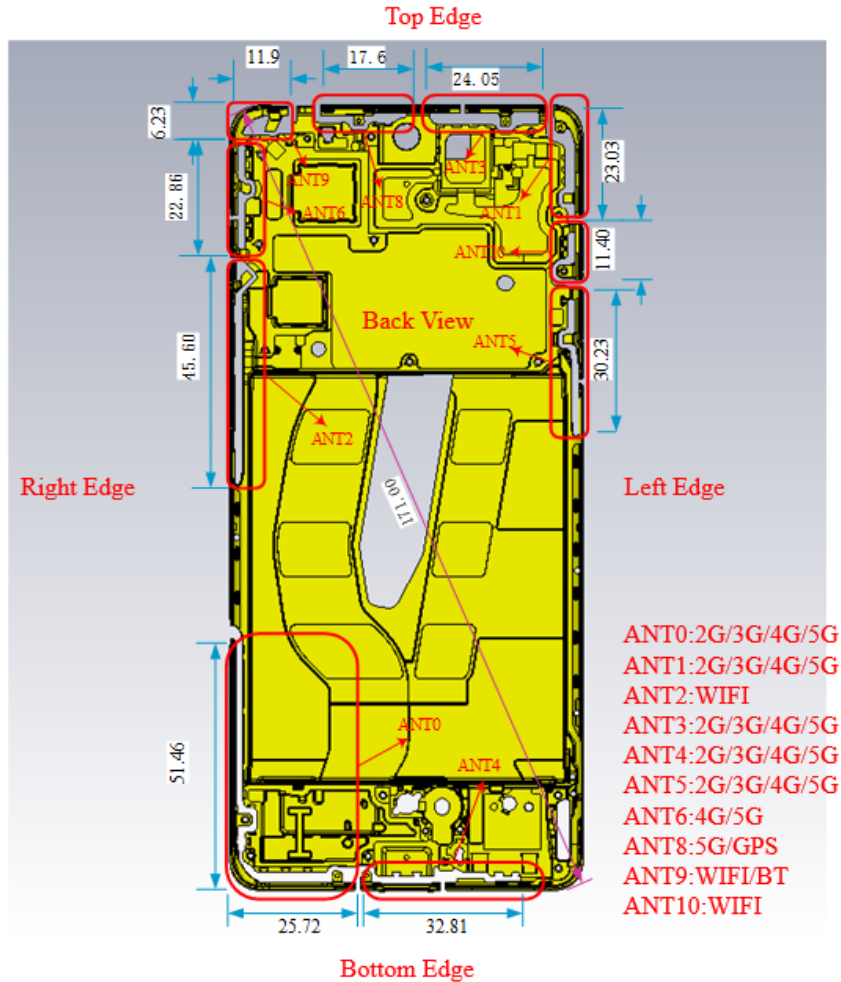

## Antenna Locations

1. Detailed DUT Antenna Locations
-----------------------------------

# 1. Detailed DUT Antenna Locations (Back View)

Antenna	TX Bands
Ant 0	GSM850,WCDMA Band5 LTE Band 5/12/13/17/26,NR Band 5
Ant 1	GSM850,WCDMA Band 5 LTE Band 5/12/13/17/26,NR Band 5
Ant 2	5G WIFI CH0
Ant 3	GSM1900,WCDMA Band 2/4 LTE Band 2/4/7/38/41/66 NR Band 7/38/41/66
Ant 4	GSM1900,WCDMA Band 2/4 LTE Band 2/4/7/38/41/66 NR Band 7/38/41/66
Ant 5	GSM1900 WCDMA Band 2/4 LTE Band 2/4/7/38/41/66 NR Band 7/38/41/66
Ant 9	2.4G WIFI CH0/5G WIFI CH1/BT
Ant 10	2.4G_WIFI CH1