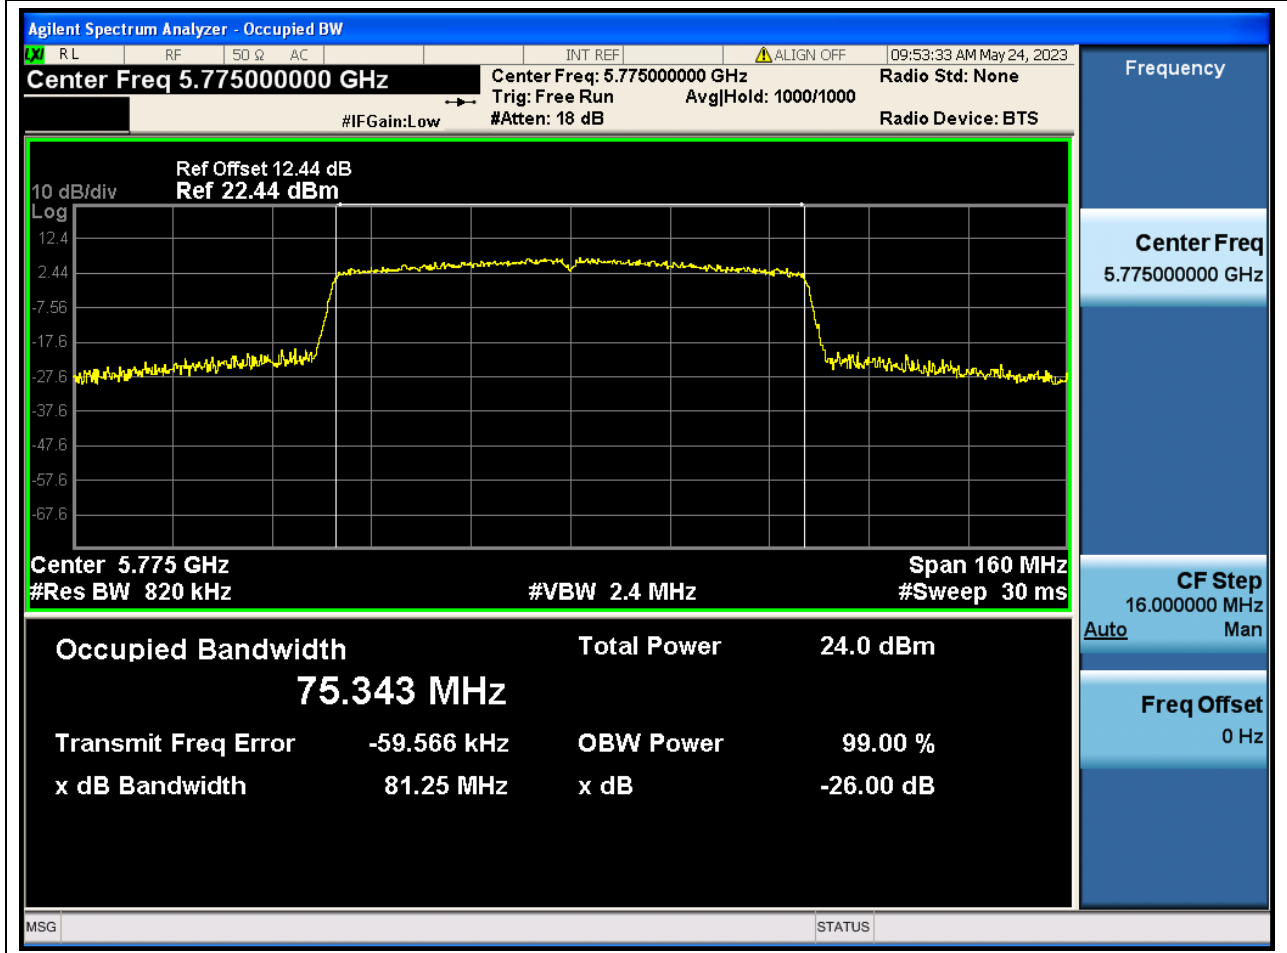

59. 802.11ac_80M_U-NII-3_M

59.1. A.2-26dB Bandwidth(NTNV)

Center Frequency (MHz)	XdB Down	RBW (MHz)	Detector	Limit (MHz)	XdB BandWidth (MHz)	Verdict
5775	26	0.82	Peak	0	81.24643	N/A