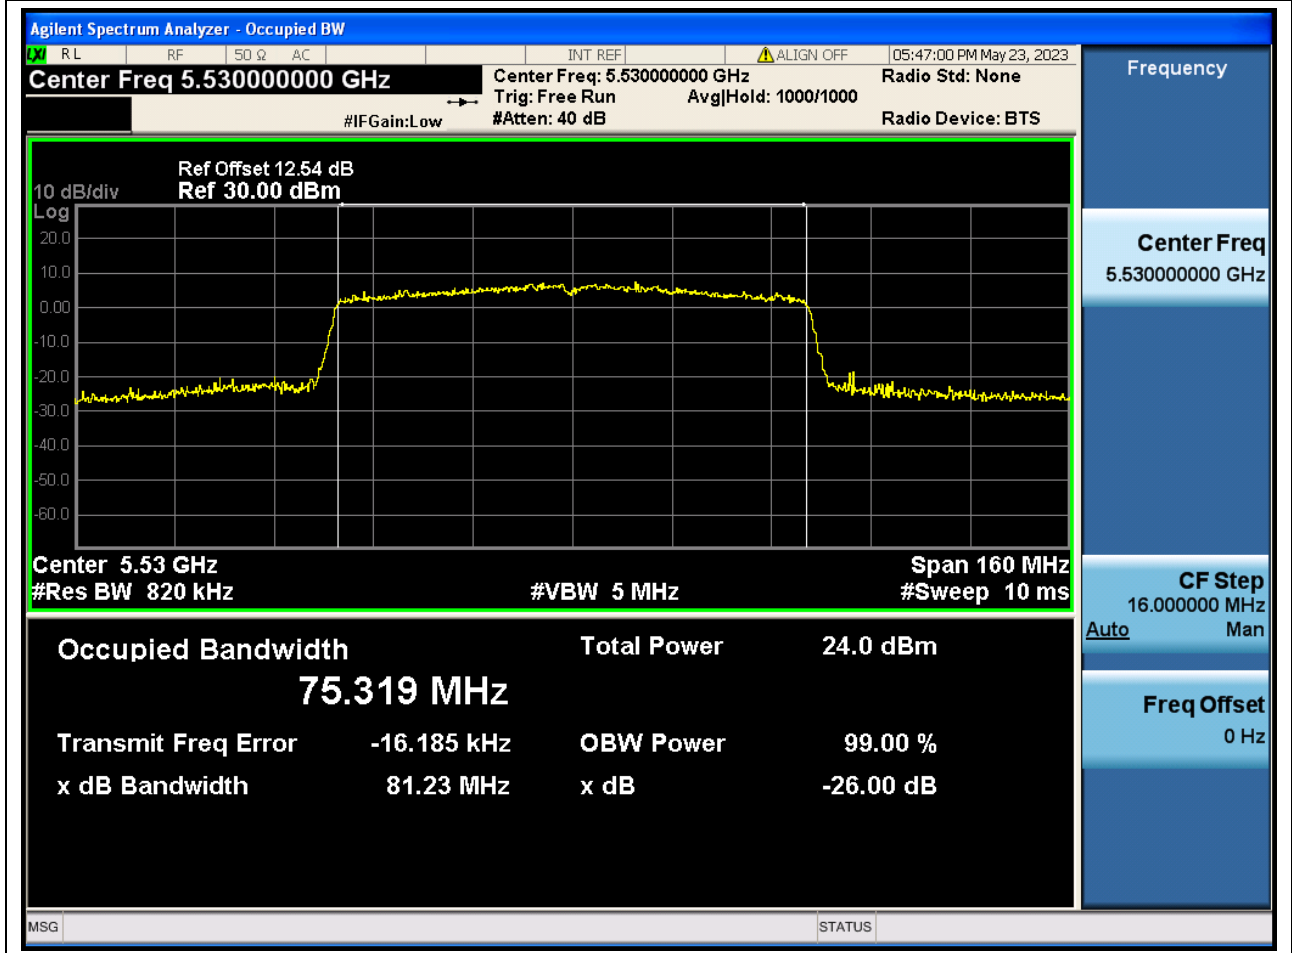

43. 802.11ac_80M_U-NII-2C_L

43.1. A.2.2-99% Bandwidth(NTNV)

Center Frequency (MHz)	OBW Power (%)	RBW (MHz)	Detector	Limit (MHz)	OBW (MHz)	Verdict
5530	99	0.82	Peak	0	75.3194	N/A