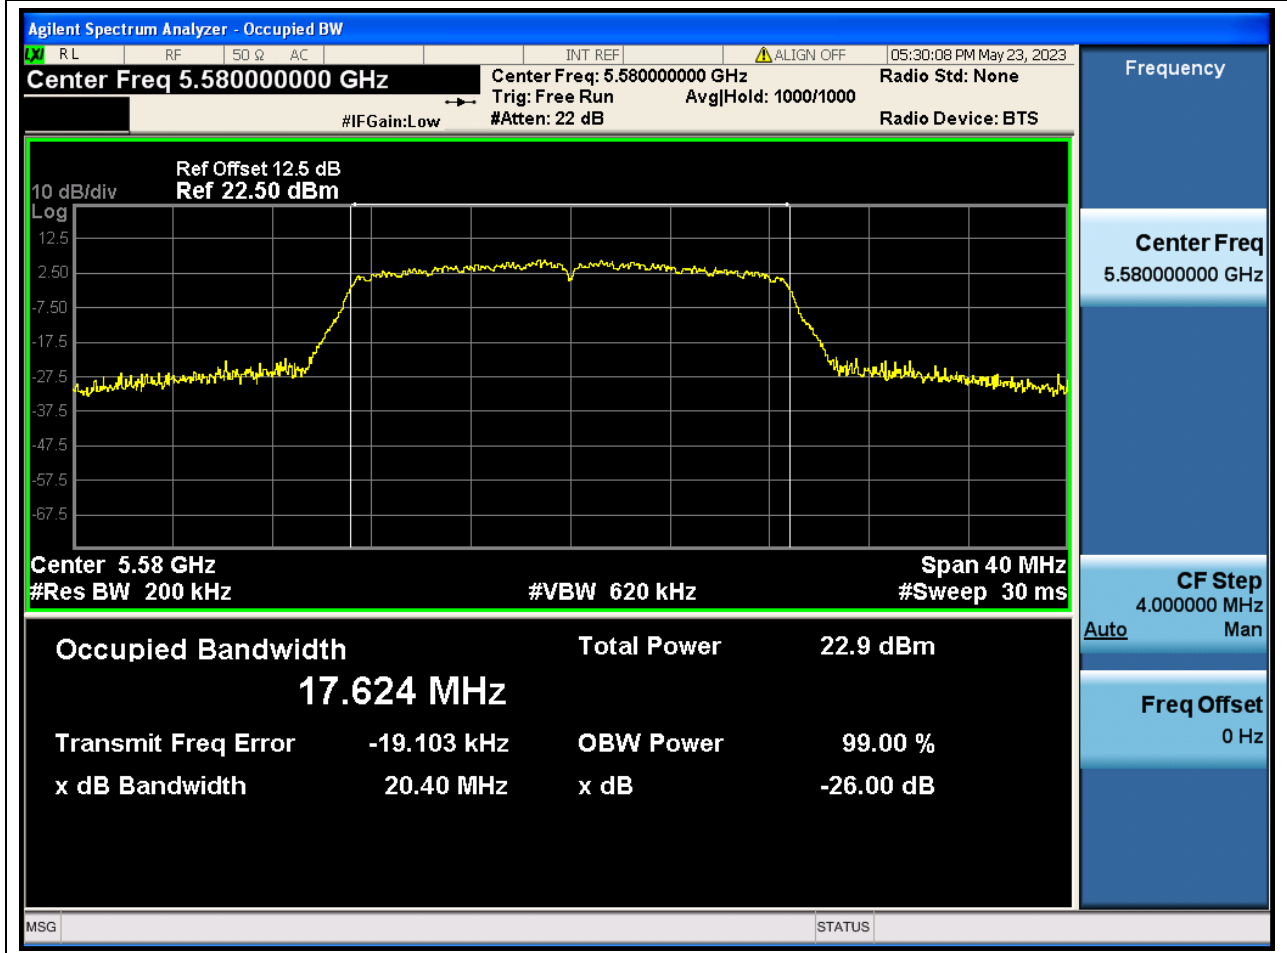

39. 802.11ac_20M_U-NII-2C_M

39.1. A.2-26dB Bandwidth(NTNV)

Center Frequency (MHz)	XdB Down	RBW (MHz)	Detector	Limit (MHz)	XdB BandWidth (MHz)	Verdict
5580	26	0.2	Peak	0	20.401405	N/A