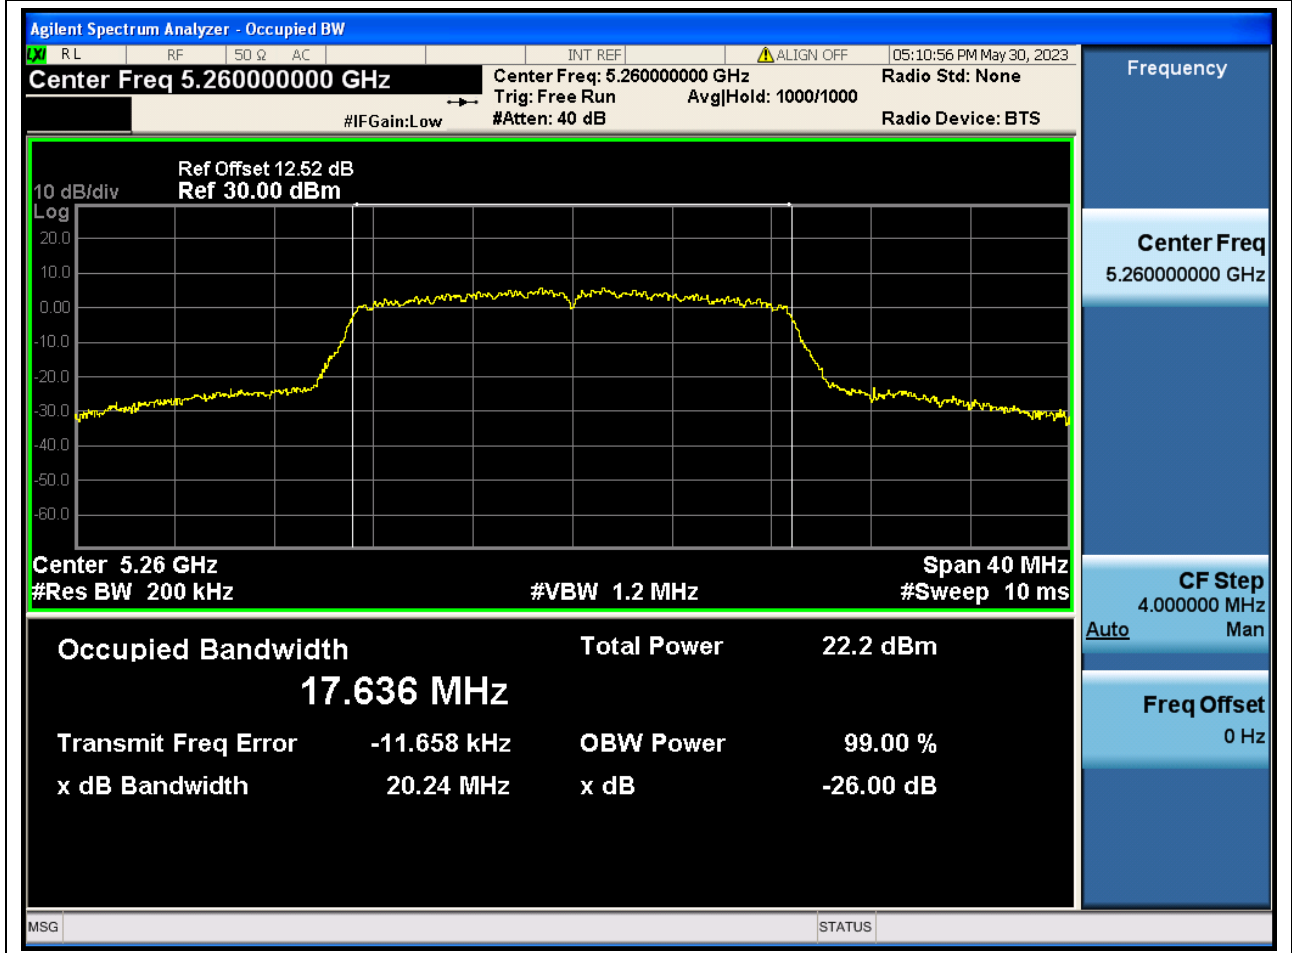

59. 802.11n_20M_U-NII-2A_L

59.1. A.2.2-99% Bandwidth(NTNV)

Center Frequency (MHz)	OBW Power (%)	RBW (MHz)	Detector	Limit (MHz)	OBW (MHz)	Verdict
5260	99	0.2	Peak	0	17.635973	N/A

--BLANK BELOW--