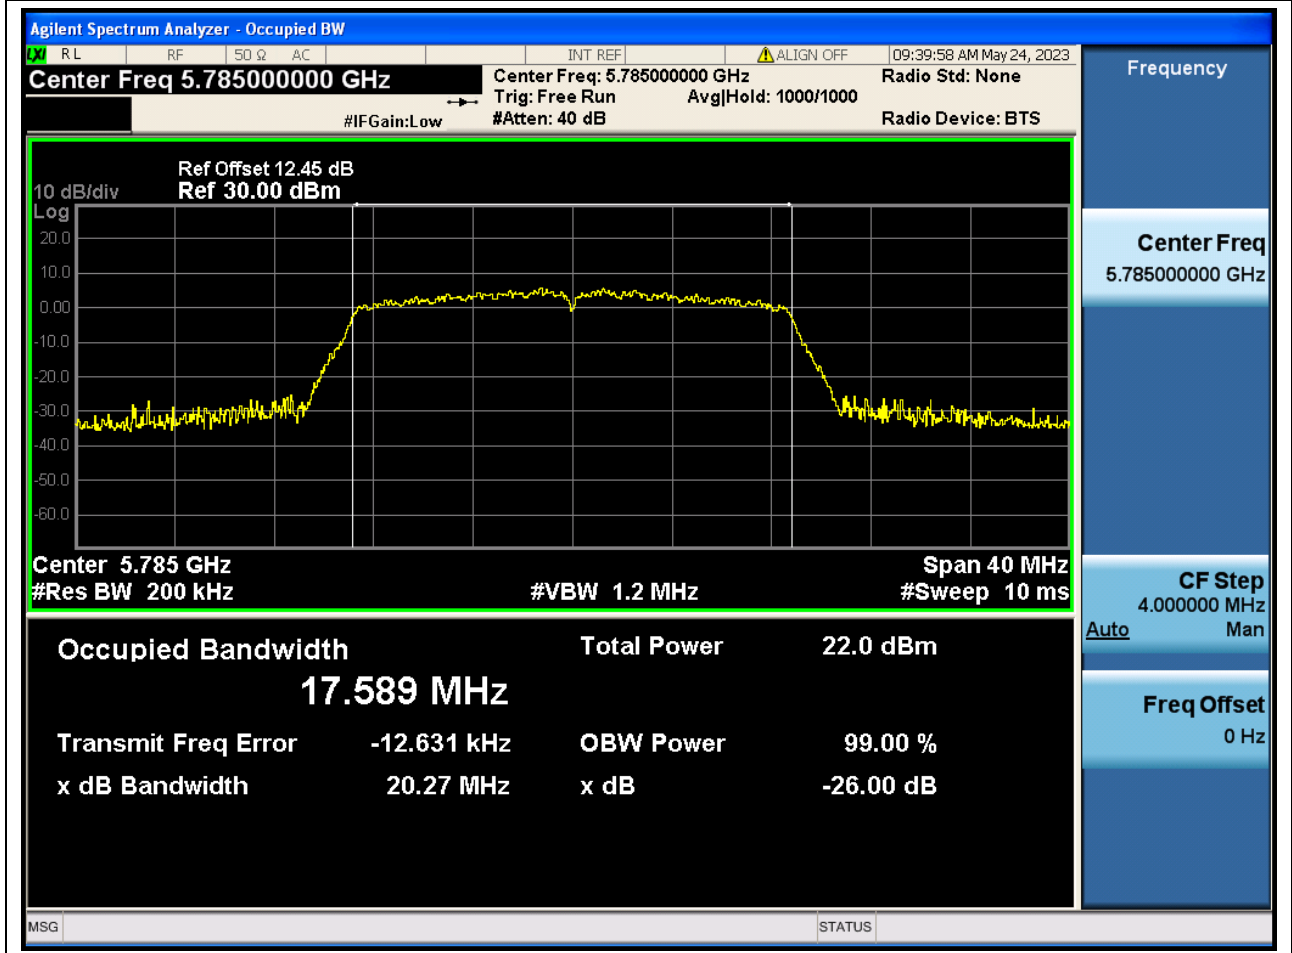

54. 802.11ac_20M_U-NII-3_M

54.1. A.2.2-99% Bandwidth(NTNV)

Center Frequency (MHz)	OBW Power (%)	RBW (MHz)	Detector	Limit (MHz)	OBW (MHz)	Verdict
5785	99	0.2	Peak	0	17.588969	N/A