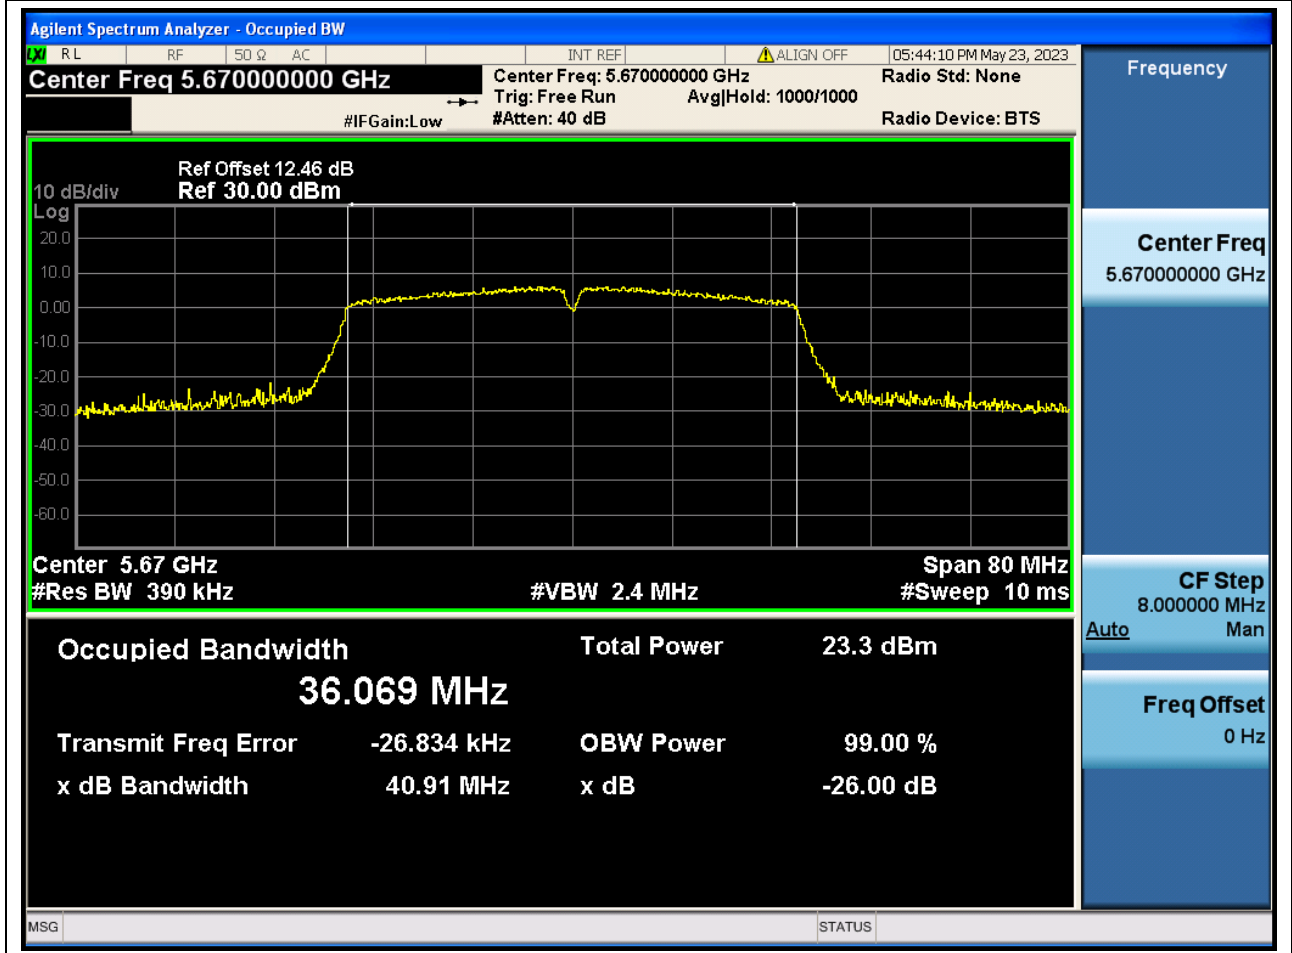

42. 802.11ac_40M_U-NII-2C_H

42.1. A.2.2-99% Bandwidth(NTNV)

Center Frequency (MHz)	OBW Power (%)	RBW (MHz)	Detector	Limit (MHz)	OBW (MHz)	Verdict
5670	99	0.39	Peak	0	36.068656	N/A