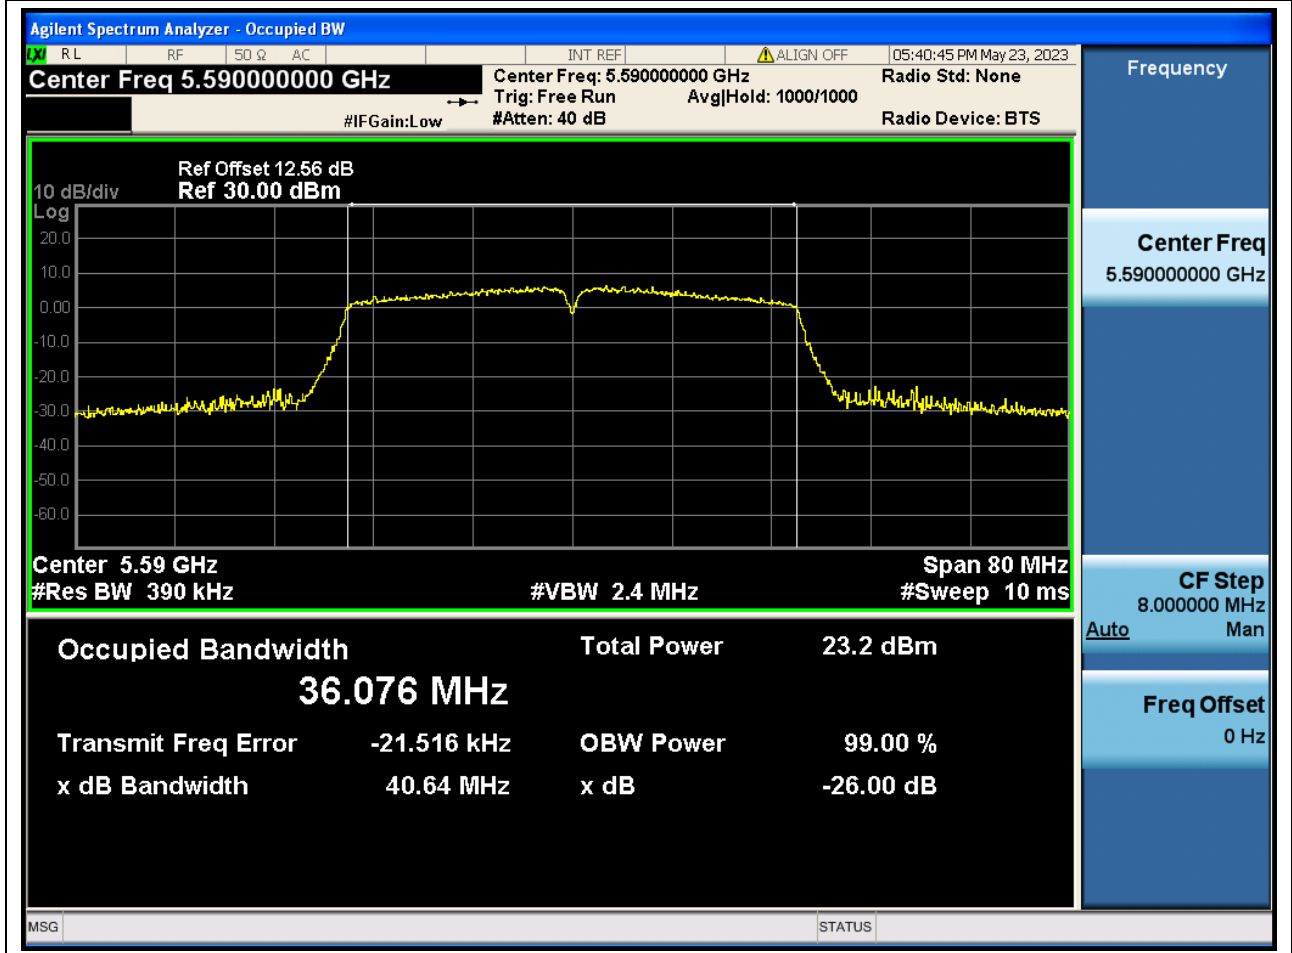

41. 802.11ac_40M_U-NII-2C_M

41.1. A.2.2-99% Bandwidth(NTNV)

Center Frequency (MHz)	OBW Power (%)	RBW (MHz)	Detector	Limit (MHz)	OBW (MHz)	Verdict
5590	99	0.39	Peak	0	36.076315	N/A