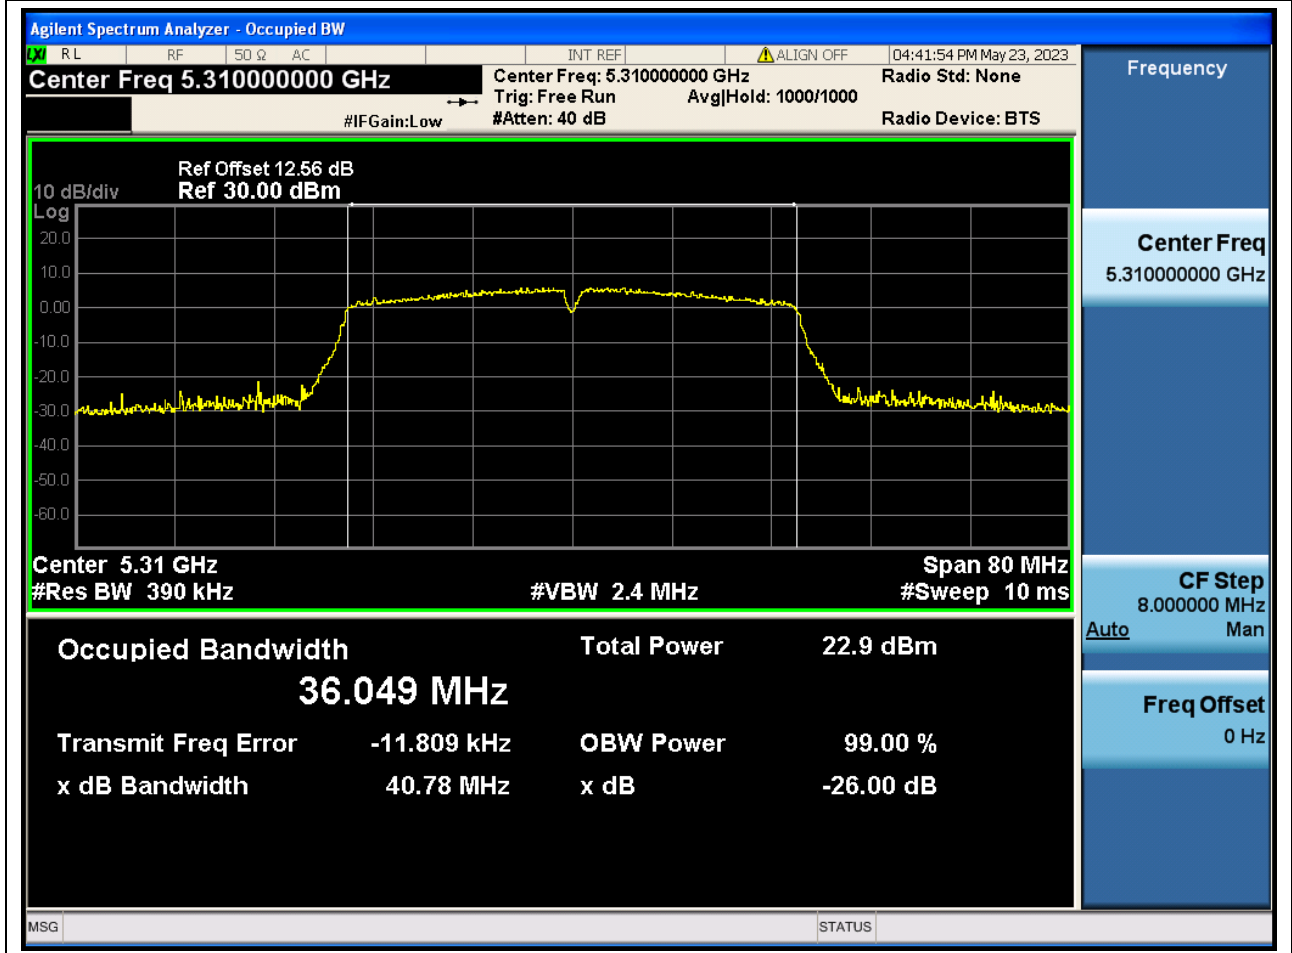

26. 802.11ac_40M_U-NII-2A_H

26.1. A.2.2-99% Bandwidth(NTNV)

Center Frequency (MHz)	OBW Power (%)	RBW (MHz)	Detector	Limit (MHz)	OBW (MHz)	Verdict
5310	99	0.39	Peak	0	36.049299	N/A