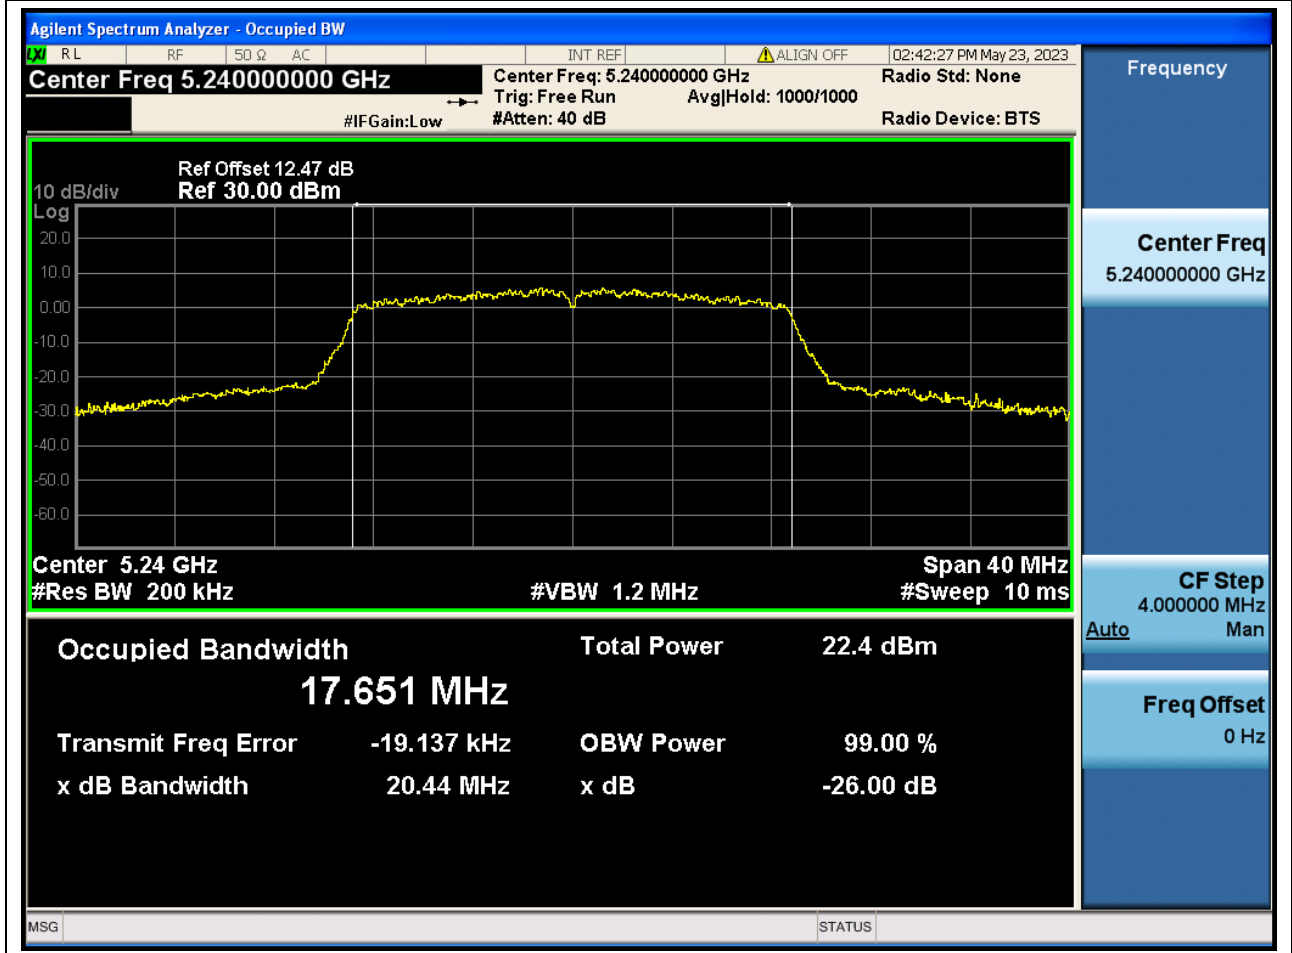

6. 802.11n_20M_U-NII-1_H

6.1. A.2.2-99% Bandwidth(NTNV)

Center Frequency (MHz)	OBW Power (%)	RBW (MHz)	Detector	Limit (MHz)	OBW (MHz)	Verdict
5240	99	0.2	Peak	0	17.651037	N/A