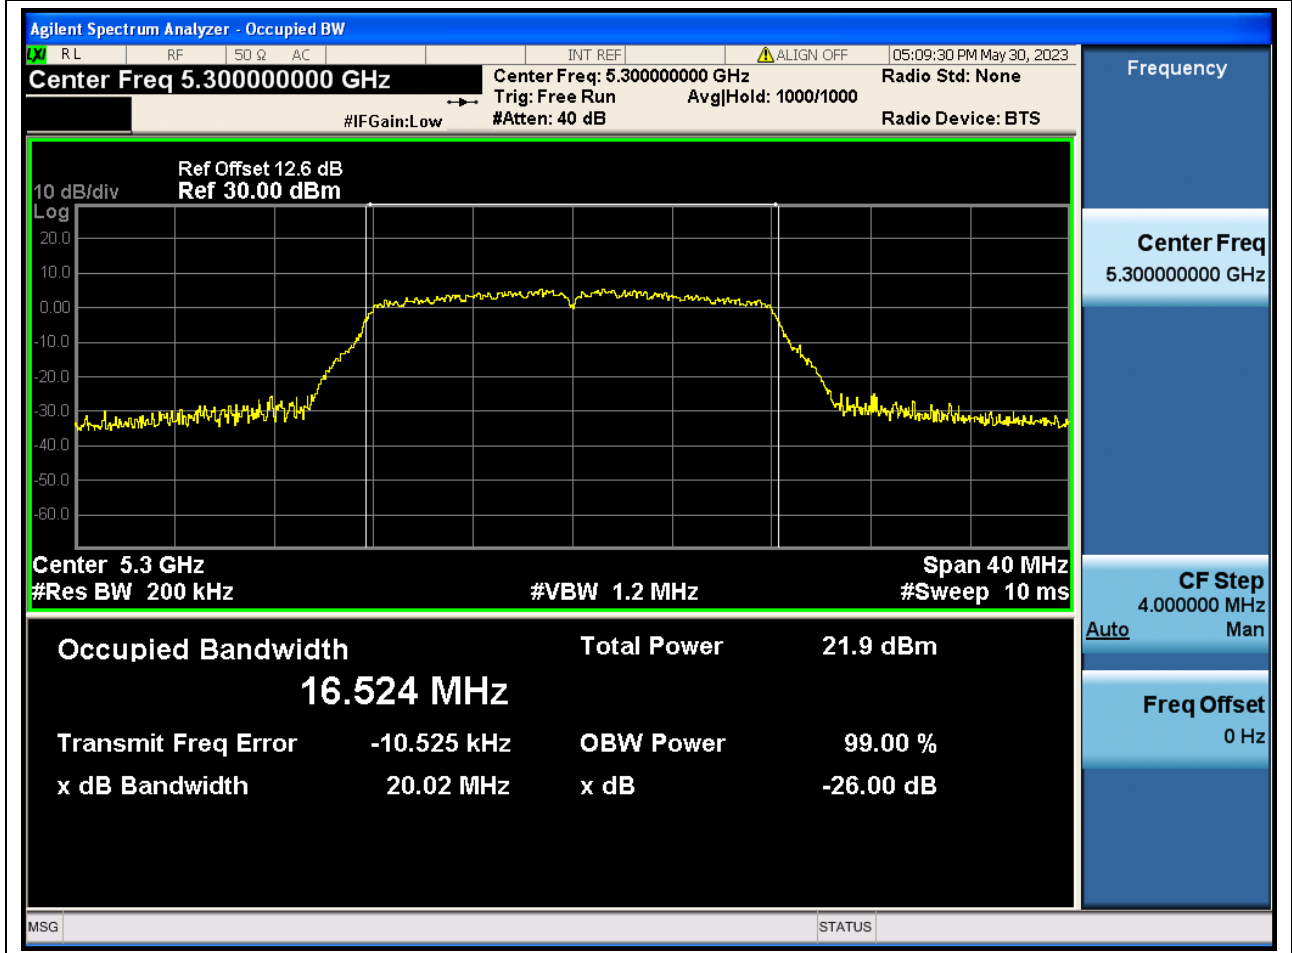

16. 802.11a_20M_U-NII-2A_M

16.2. A.2.2-99% Bandwidth(NTNV)

Center Frequency (MHz)	OBW Power (%)	RBW (MHz)	Detector	Limit (MHz)	OBW (MHz)	Verdict
5300	99	0.2	Peak	0	16.524471	N/A