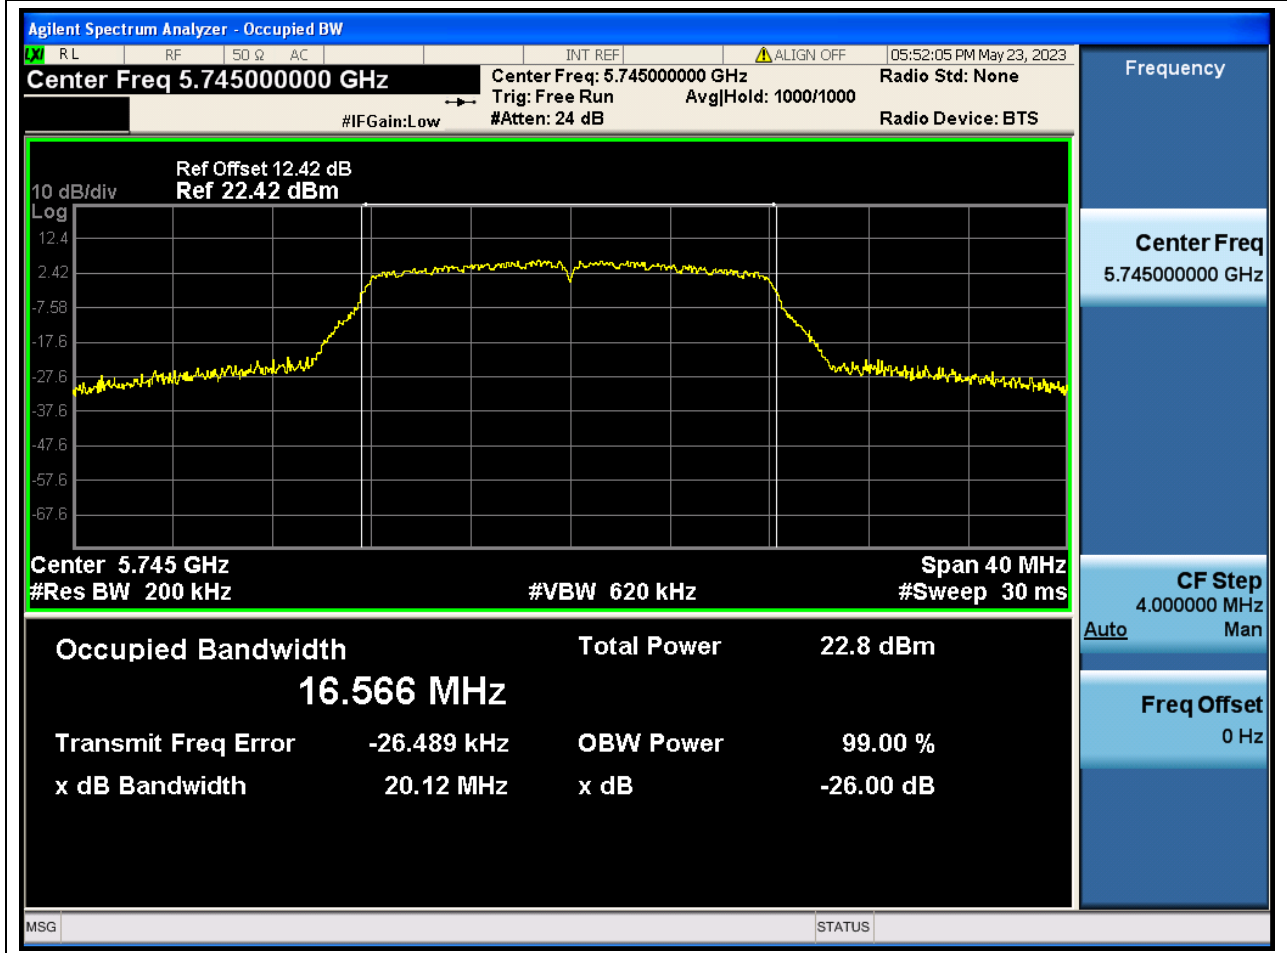

46. 802.11a_20M_U-NII-3_L

46.1. A.2-26dB Bandwidth(NTNV)

Center Frequency (MHz)	XdB Down	RBW (MHz)	Detector	Limit (MHz)	XdB BandWidth (MHz)	Verdict
5745	26	0.2	Peak	0	20.117456	N/A