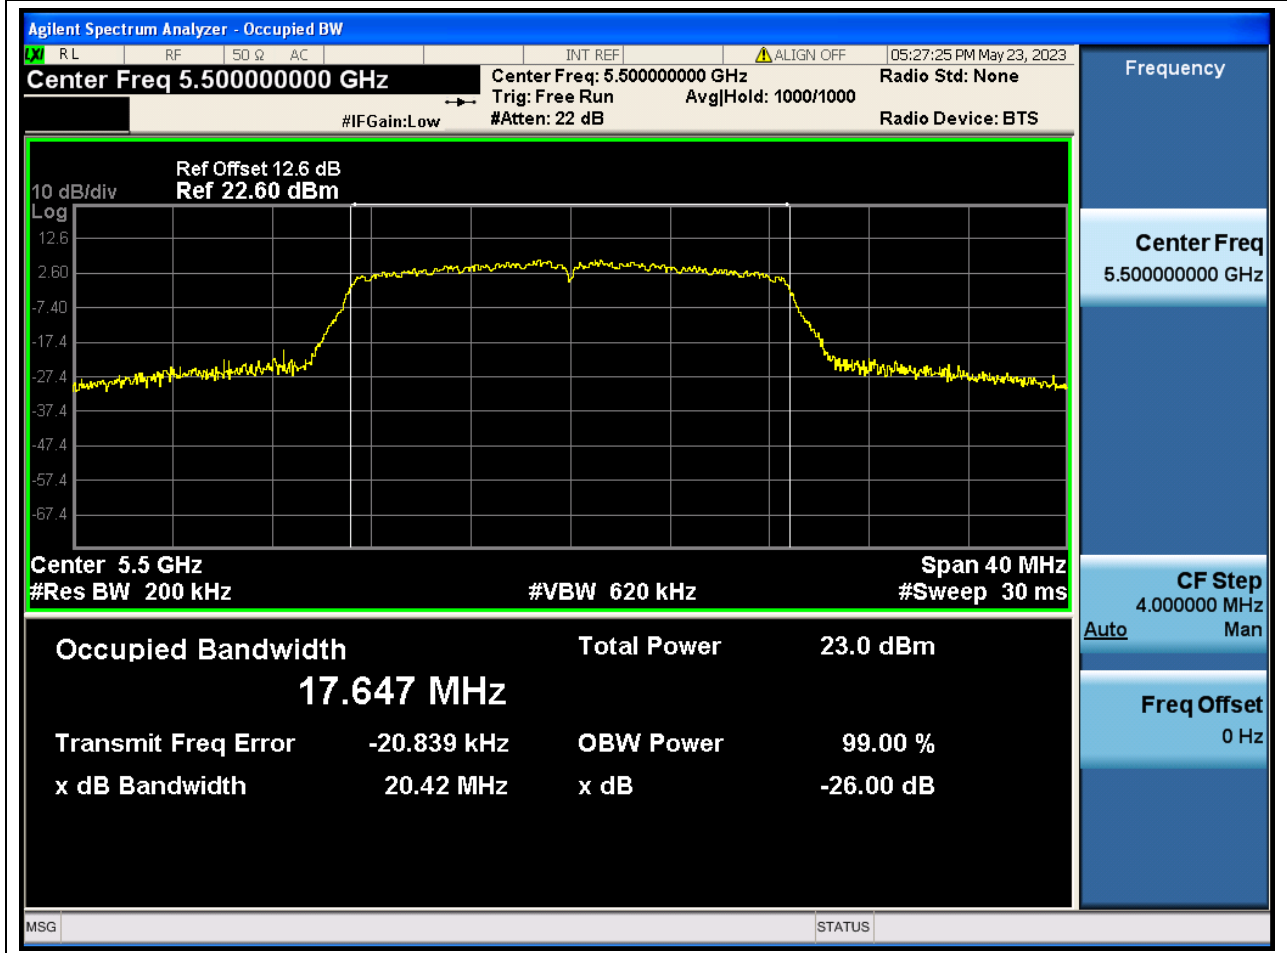

38. 802.11ac_20M_U-NII-2C_L

38.1. A.2-26dB Bandwidth(NTNV)

Center Frequency (MHz)	XdB Down	RBW (MHz)	Detector	Limit (MHz)	XdB BandWidth (MHz)	Verdict
5500	26	0.2	Peak	0	20.419122	N/A