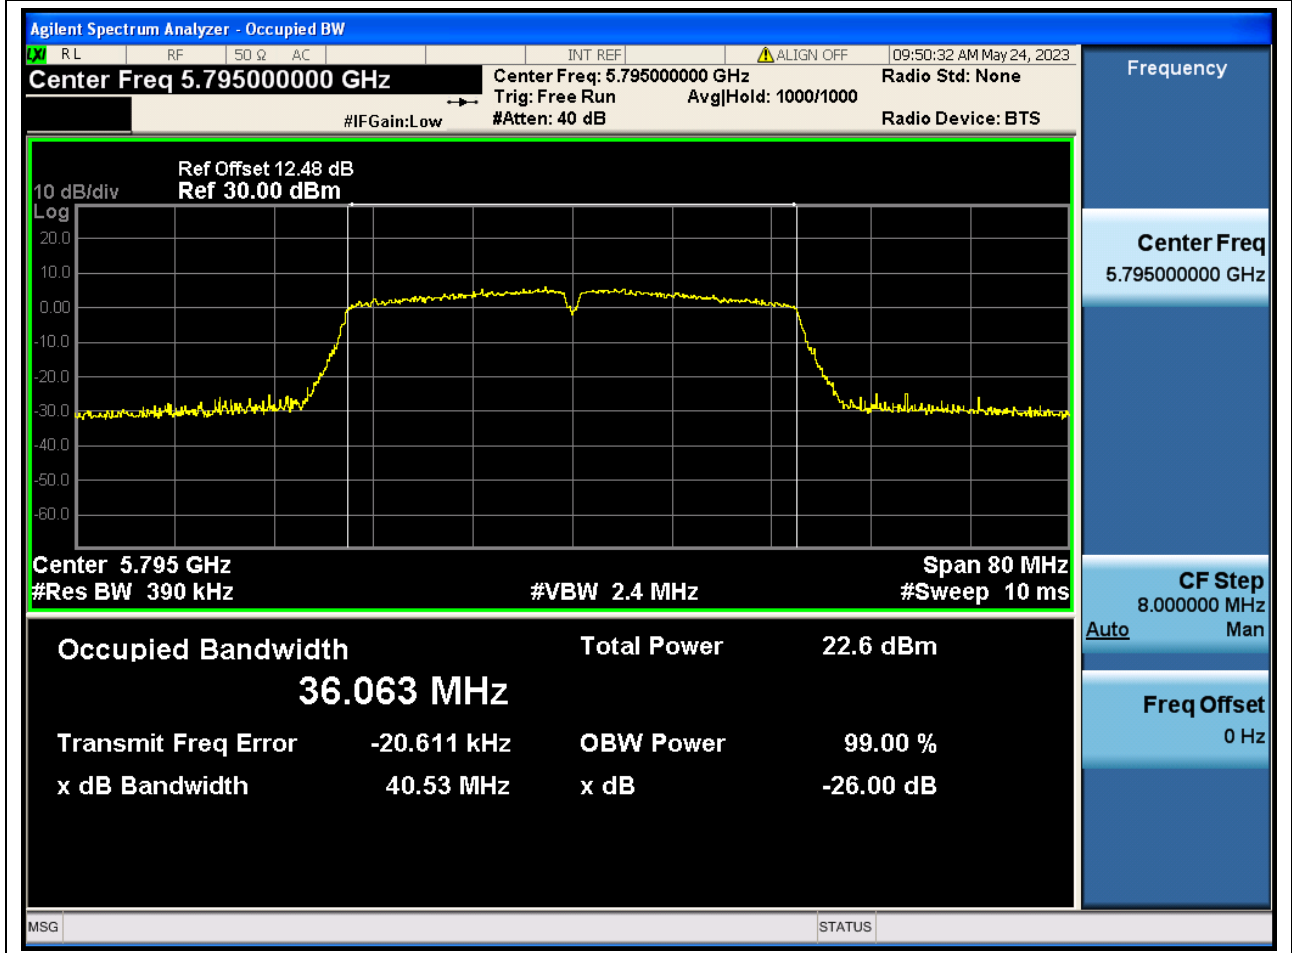

57. 802.11ac_40M_U-NII-3_H

57.1. A.2.2-99% Bandwidth(NTNV)

Center Frequency (MHz)	OBW Power (%)	RBW (MHz)	Detector	Limit (MHz)	OBW (MHz)	Verdict
5795	99	0.39	Peak	0	36.062732	N/A