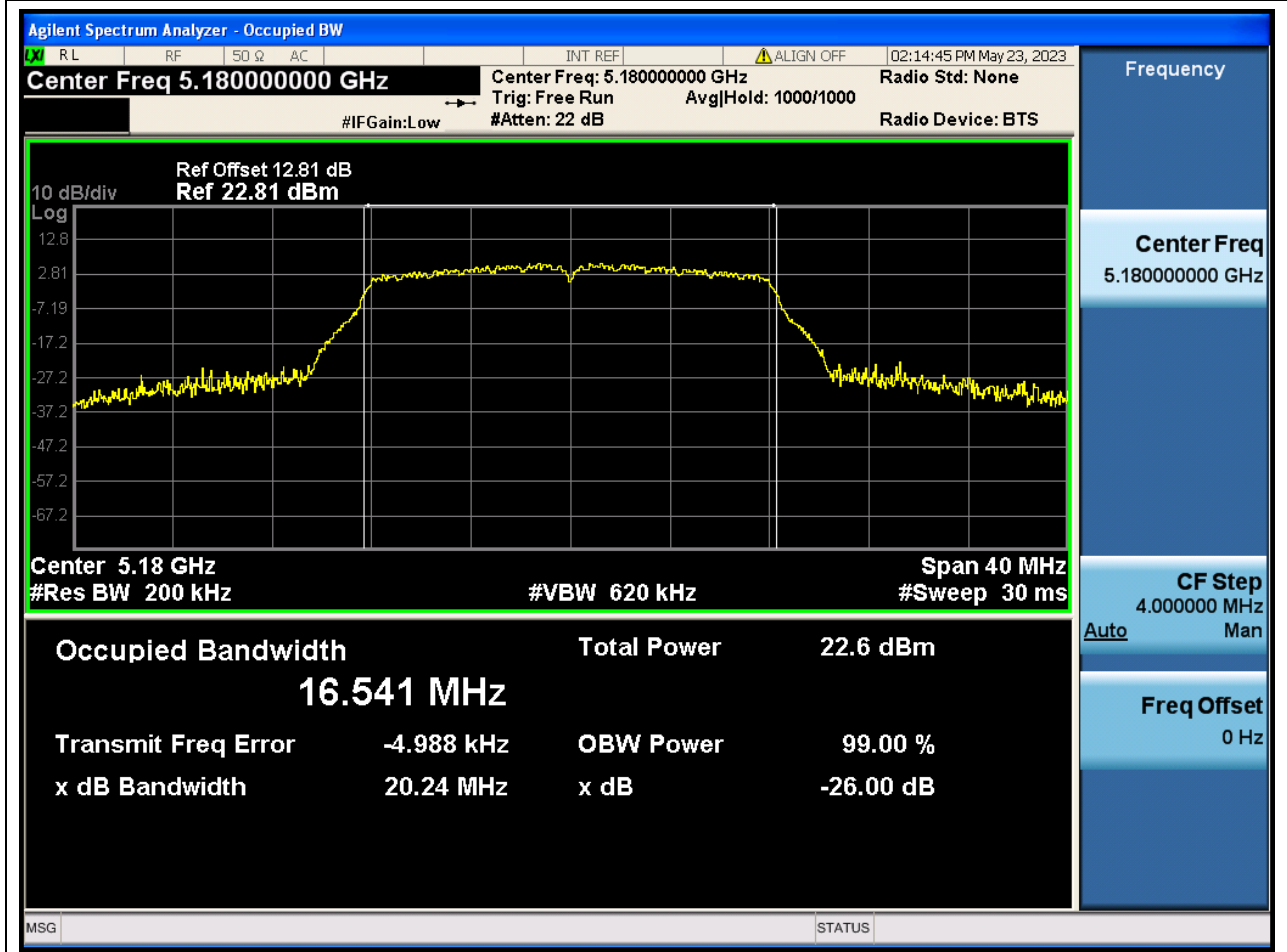

A.2 Emission Bandwidth & 99% Bandwidth

1. 802.11a_20M_U-NII-1_L

1.1. A.2-26dB Bandwidth(NTNV)

Center Frequency (MHz)	XdB Down	RBW (MHz)	Detector	Limit (MHz)	XdB BandWidth (MHz)	Verdict
5180	26	0.2	Peak	0	20.243914	N/A