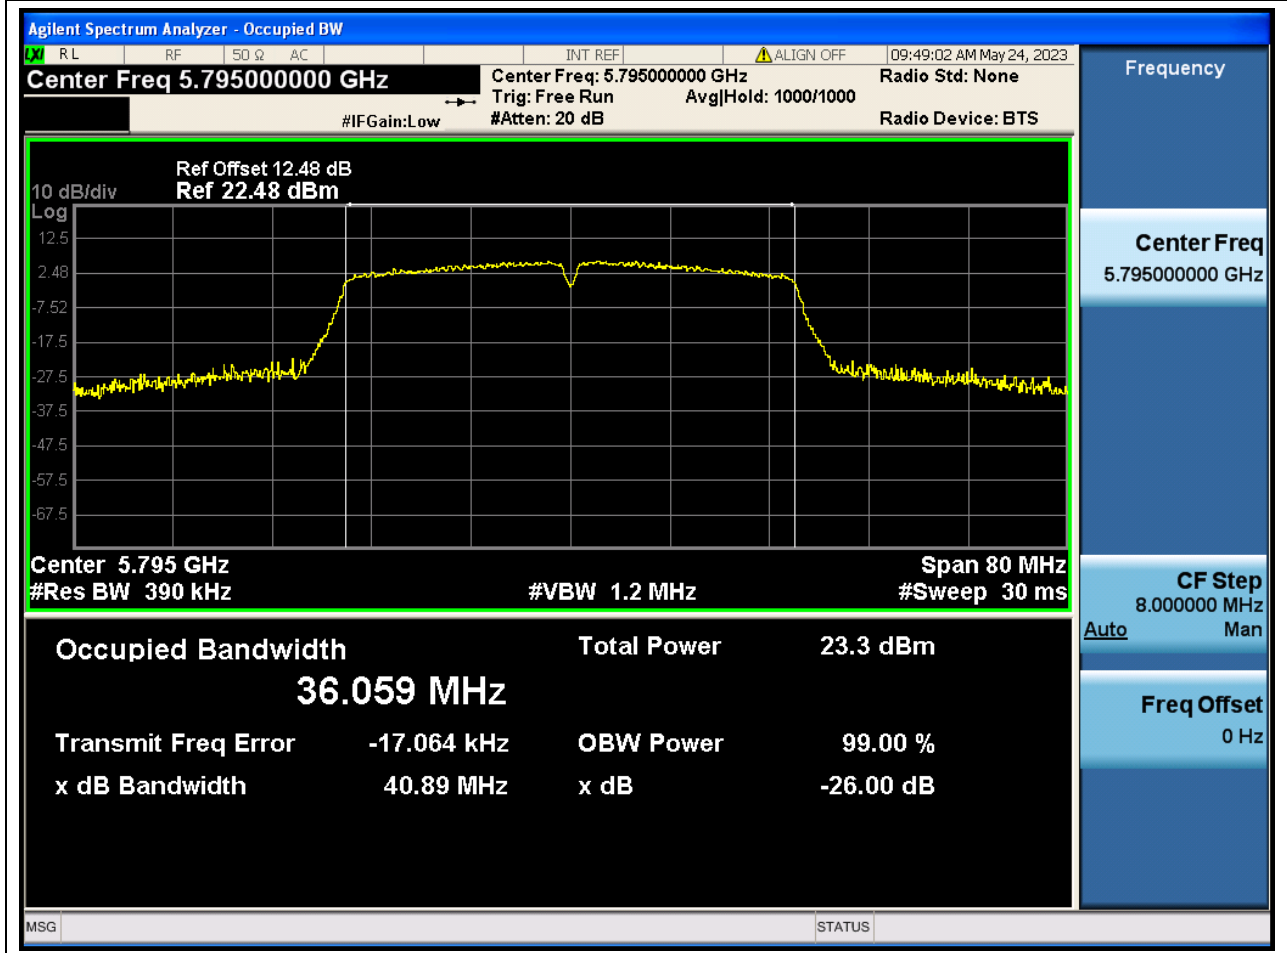

58. 802.11ac_40M_U-NII-3_H

58.1. A.2-26dB Bandwidth(NTNV)

Center Frequency (MHz)	XdB Down	RBW (MHz)	Detector	Limit (MHz)	XdB BandWidth (MHz)	Verdict
5795	26	0.39	Peak	0	40.894459	N/A