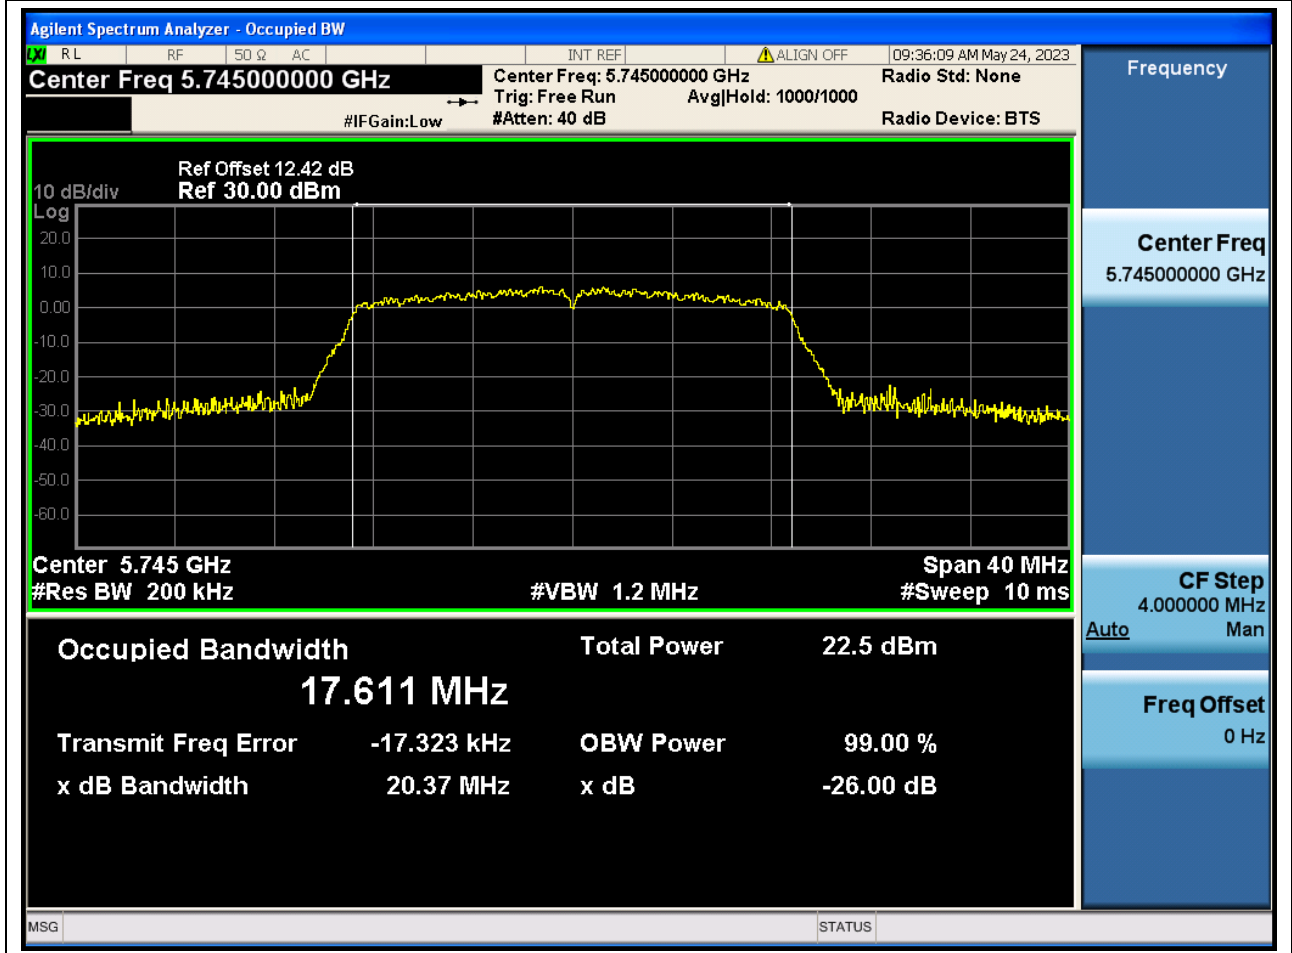

53. 802.11ac_20M_U-NII-3_L

53.1. A.2.2-99% Bandwidth(NTNV)

Center Frequency (MHz)	OBW Power (%)	RBW (MHz)	Detector	Limit (MHz)	OBW (MHz)	Verdict
5745	99	0.2	Peak	0	17.610616	N/A