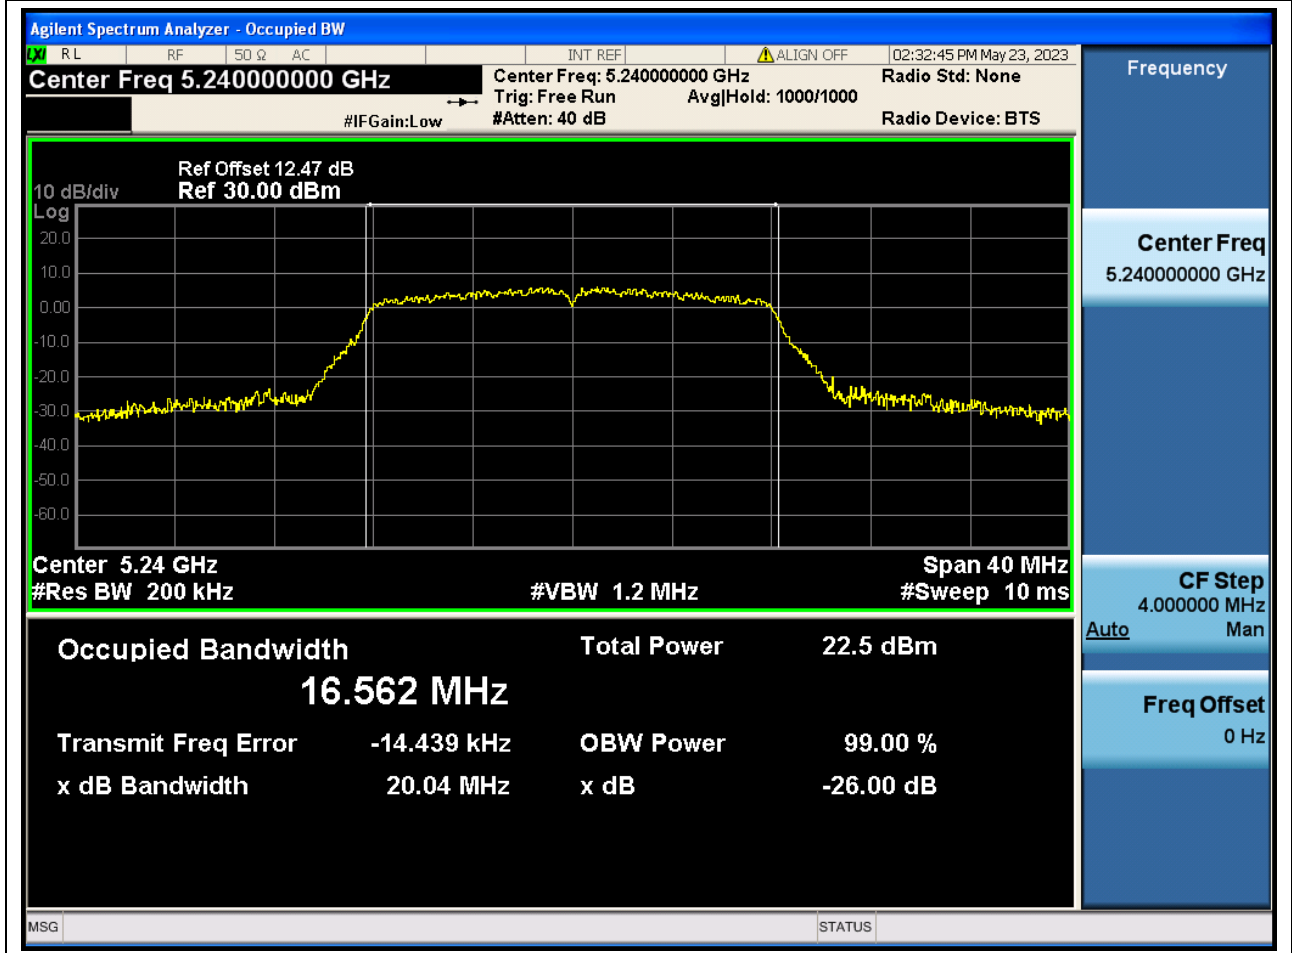

3. 802.11a_20M_U-NII-1_H

3.1. A.2.2-99% Bandwidth(NTNV)

Center Frequency (MHz)	OBW Power (%)	RBW (MHz)	Detector	Limit (MHz)	OBW (MHz)	Verdict
5240	99	0.2	Peak	0	16.562242	N/A