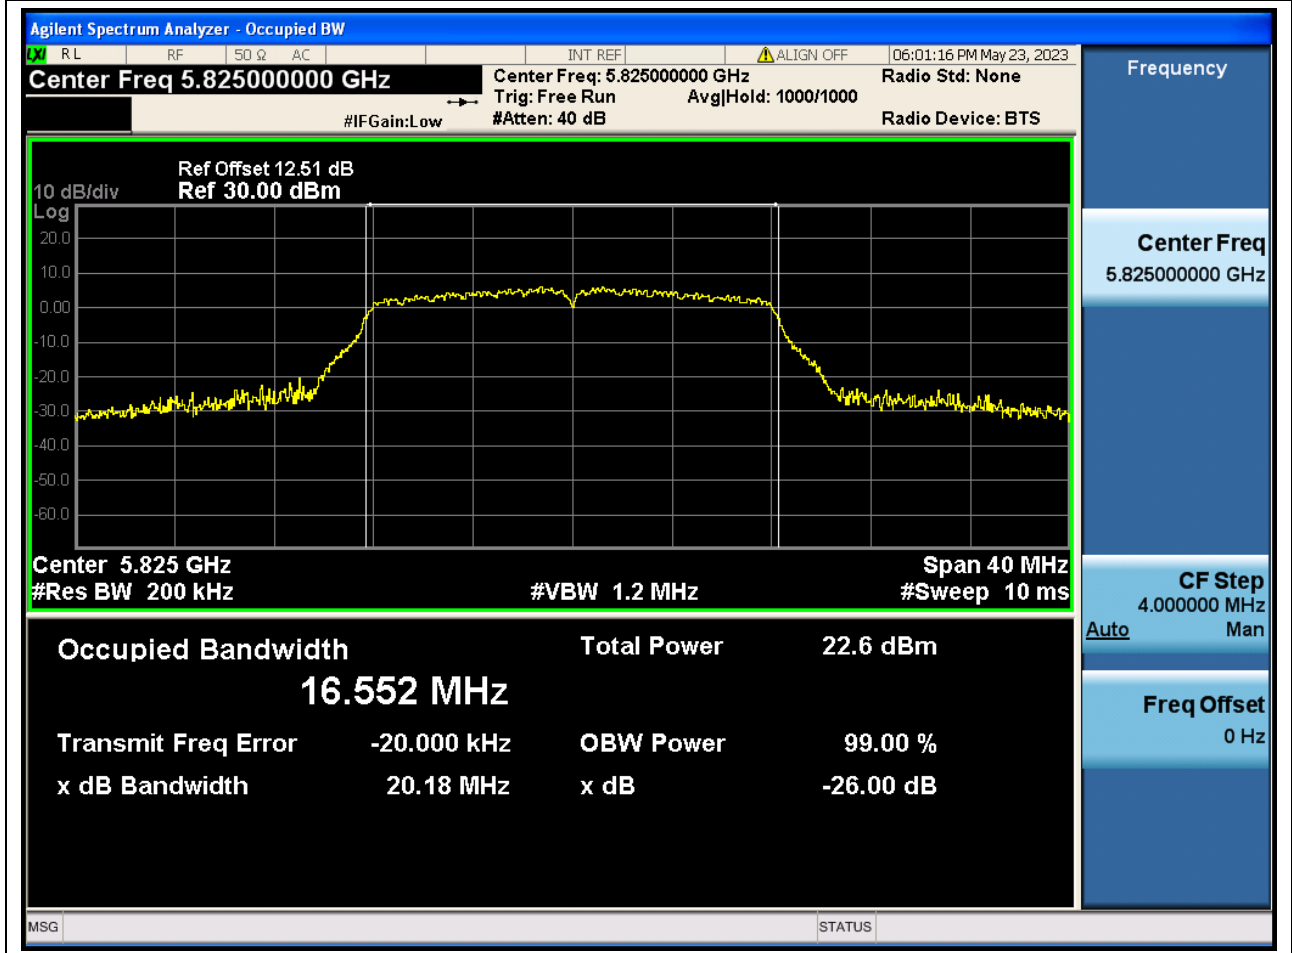

47. 802.11a_20M_U-NII-3_H

47.1. A.2.2-99% Bandwidth(NTNV)

Center Frequency (MHz)	OBW Power (%)	RBW (MHz)	Detector	Limit (MHz)	OBW (MHz)	Verdict
5825	99	0.2	Peak	0	16.552428	N/A