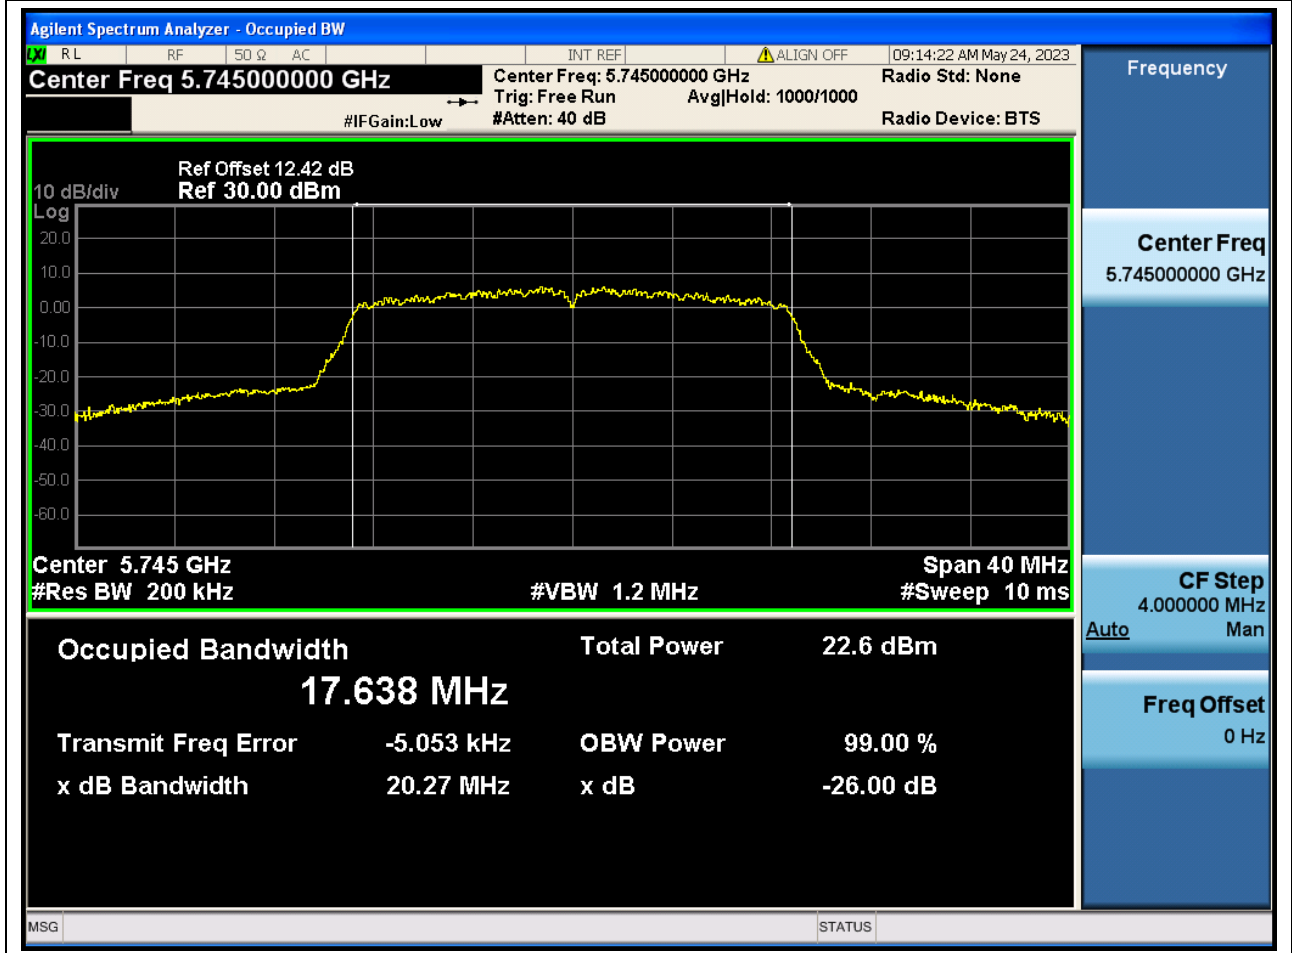

48. 802.11n_20M_U-NII-3_L

48.1. A.2.2-99% Bandwidth(NTNV)

Center Frequency (MHz)	OBW Power (%)	RBW (MHz)	Detector	Limit (MHz)	OBW (MHz)	Verdict
5745	99	0.2	Peak	0	17.637965	N/A