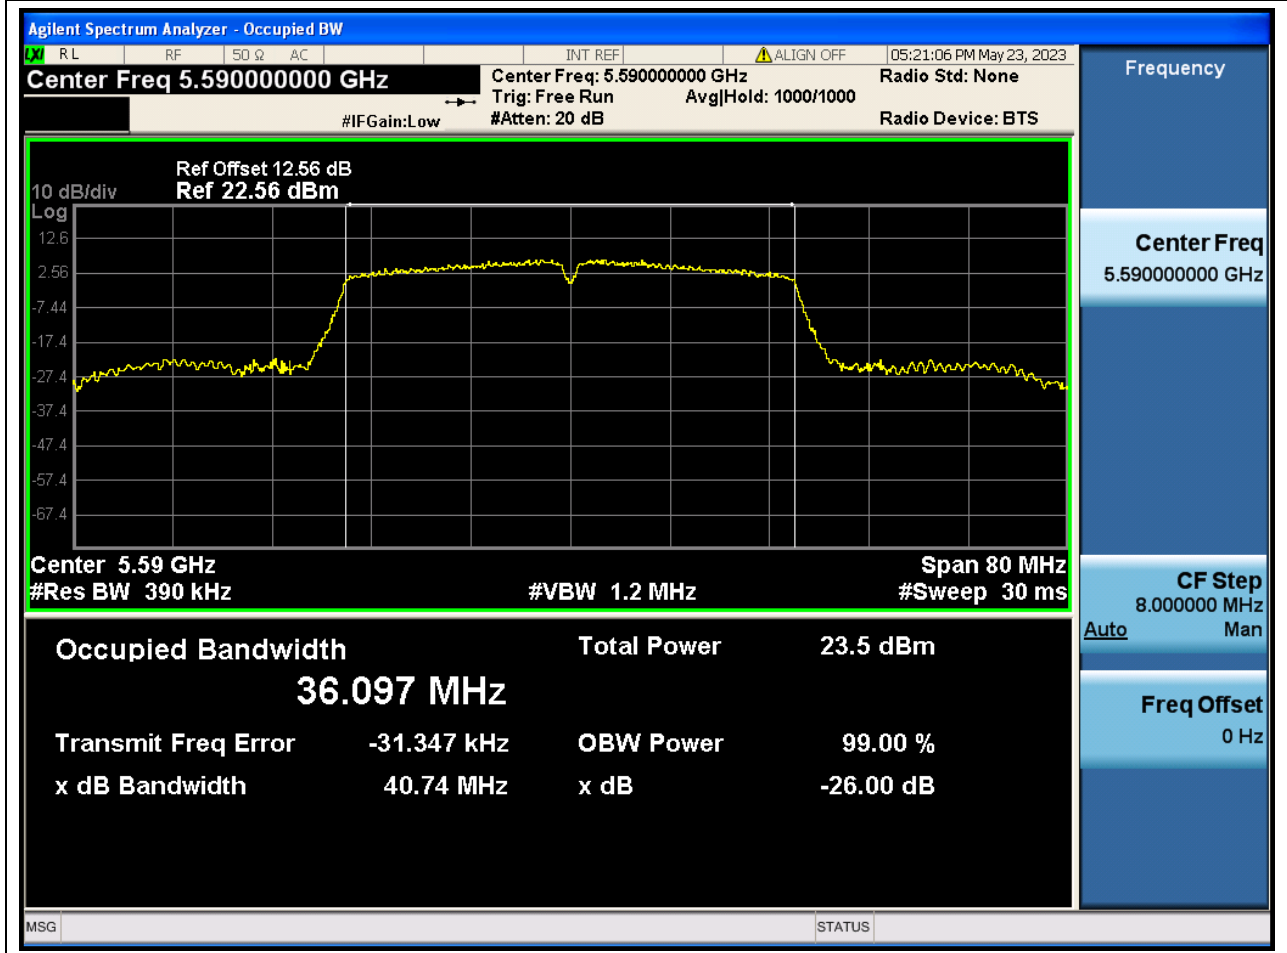

36. 802.11n_40M_U-NII-2C_M

36.1. A.2-26dB Bandwidth(NTNV)

Center Frequency (MHz)	XdB Down	RBW (MHz)	Detector	Limit (MHz)	XdB BandWidth (MHz)	Verdict
5590	26	0.39	Peak	0	40.740865	N/A