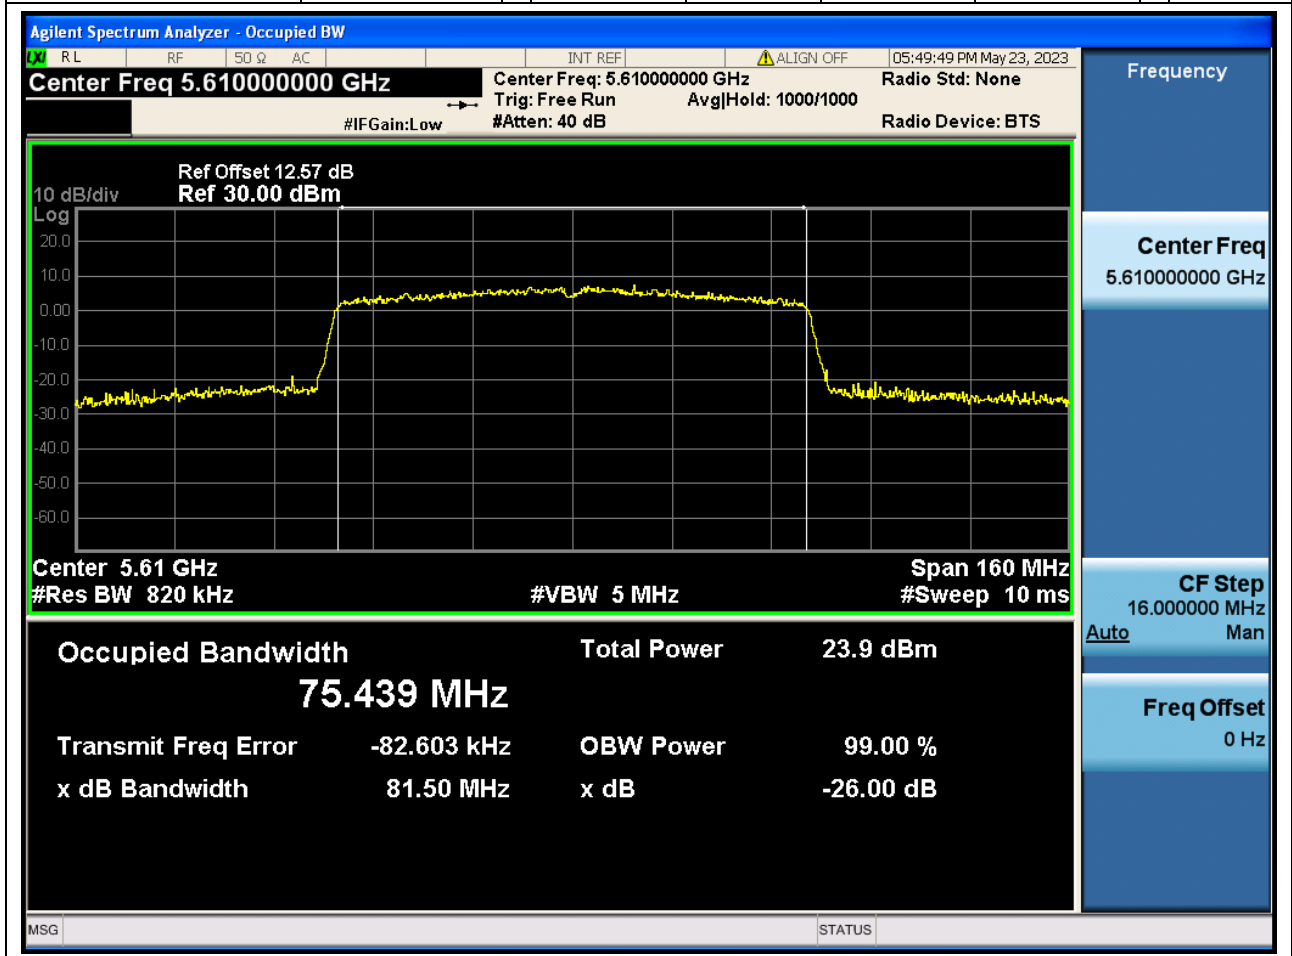

44. 802.11ac_80M_U-NII-2C_M

44.1. A.2.2-99% Bandwidth(NTNV)

Center Frequency (MHz)	OBW Power (%)	RBW (MHz)	Detector	Limit (MHz)	OBW (MHz)	Verdict
5610	99	0.82	Peak	0	75.43898	N/A