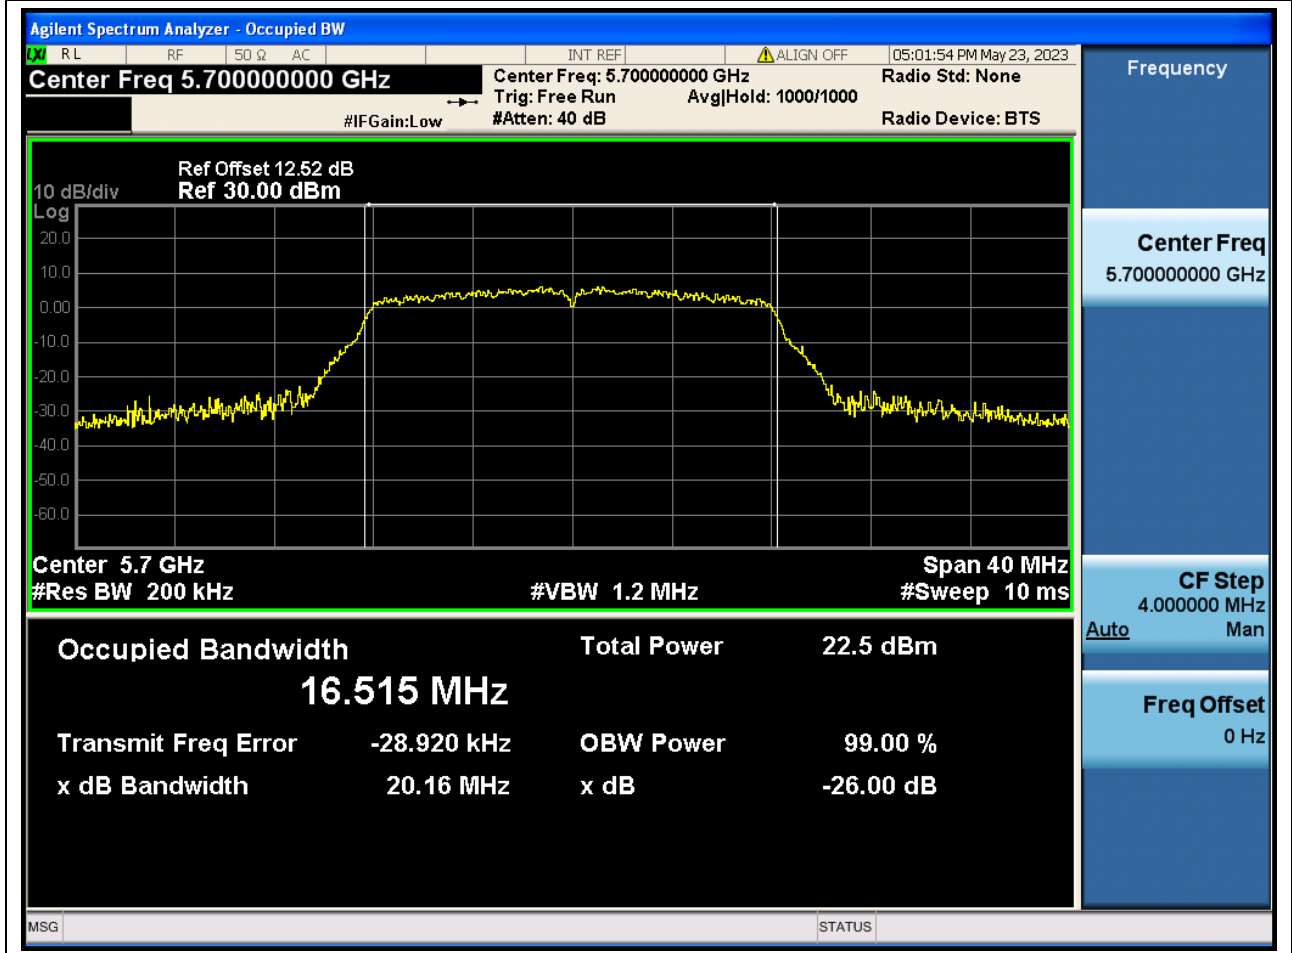

30. 802.11a_20M_U-NII-2C_H

30.1. A.2.2-99% Bandwidth(NTNV)

Center Frequency (MHz)	OBW Power (%)	RBW (MHz)	Detector	Limit (MHz)	OBW (MHz)	Verdict
5700	99	0.2	Peak	0	16.51491	N/A