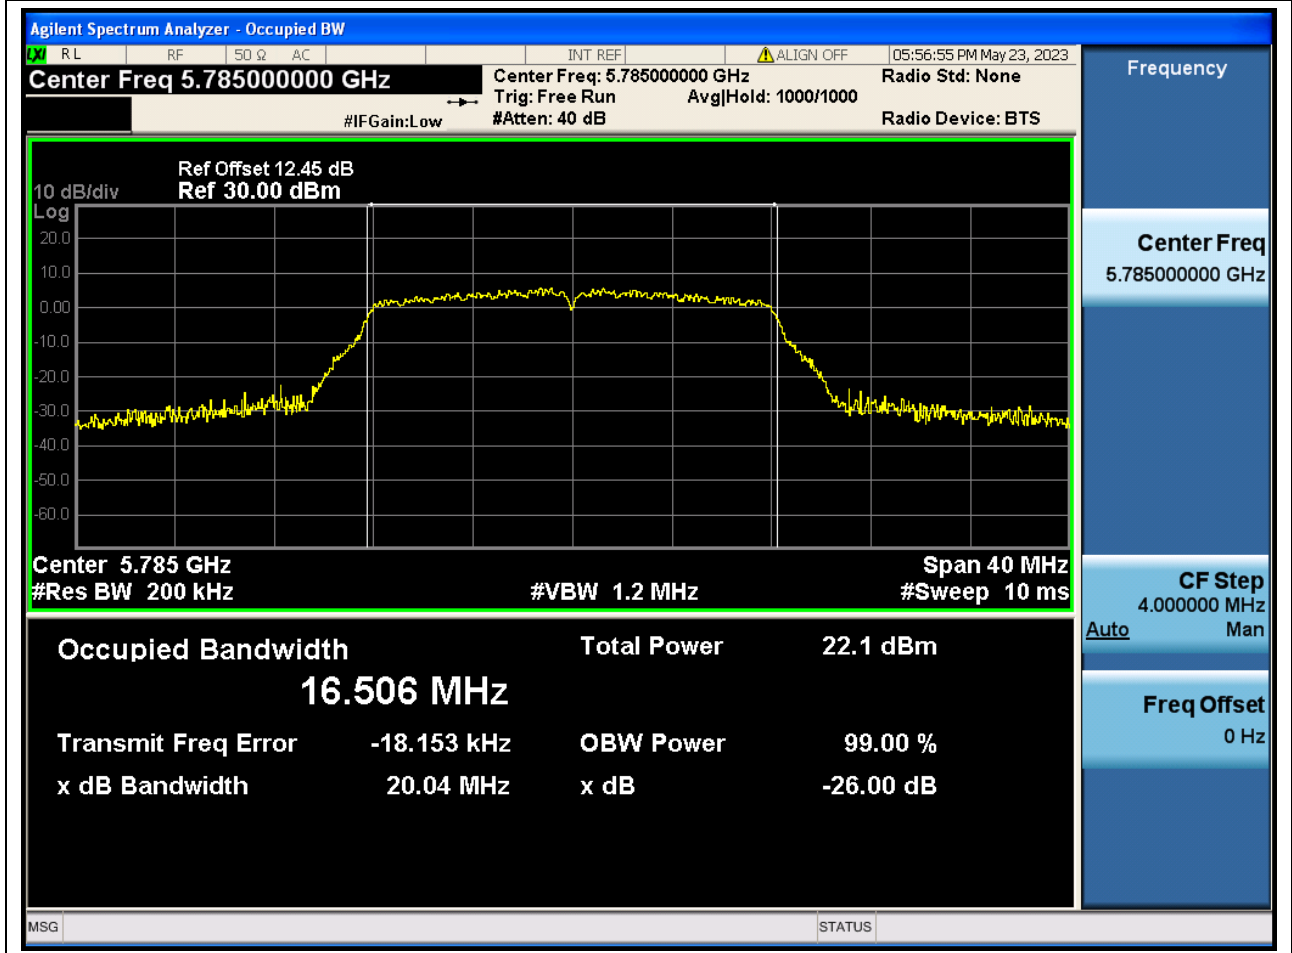

46. 802.11a_20M_U-NII-3_M

46.1. A.2.2-99% Bandwidth(NTNV)

Center Frequency (MHz)	OBW Power (%)	RBW (MHz)	Detector	Limit (MHz)	OBW (MHz)	Verdict
5785	99	0.2	Peak	0	16.506461	N/A