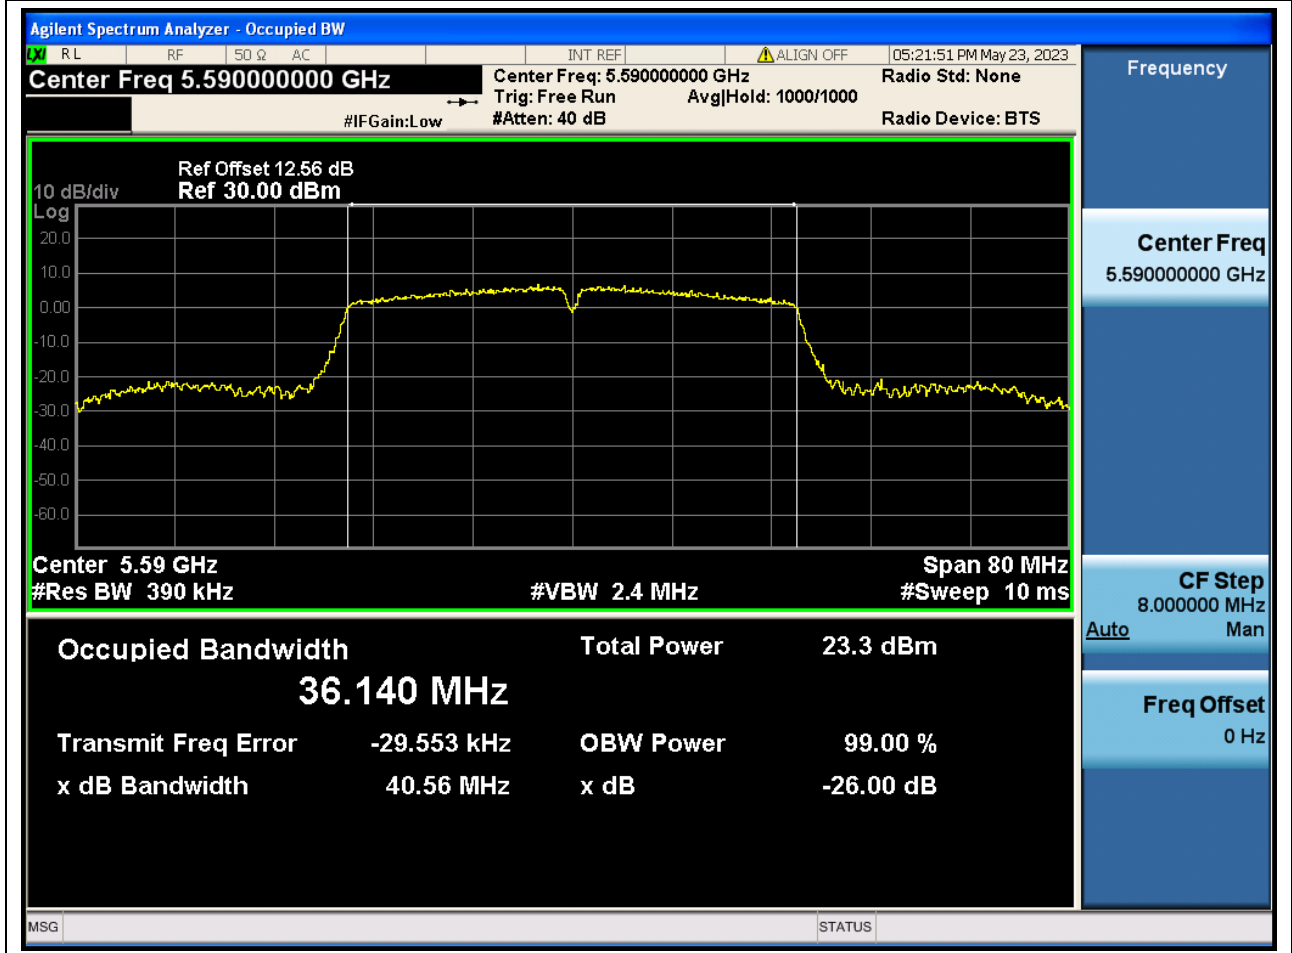

35. 802.11n_40M_U-NII-2C_M

35.1. A.2.2-99% Bandwidth(NTNV)

Center Frequency (MHz)	OBW Power (%)	RBW (MHz)	Detector	Limit (MHz)	OBW (MHz)	Verdict
5590	99	0.39	Peak	0	36.140041	N/A