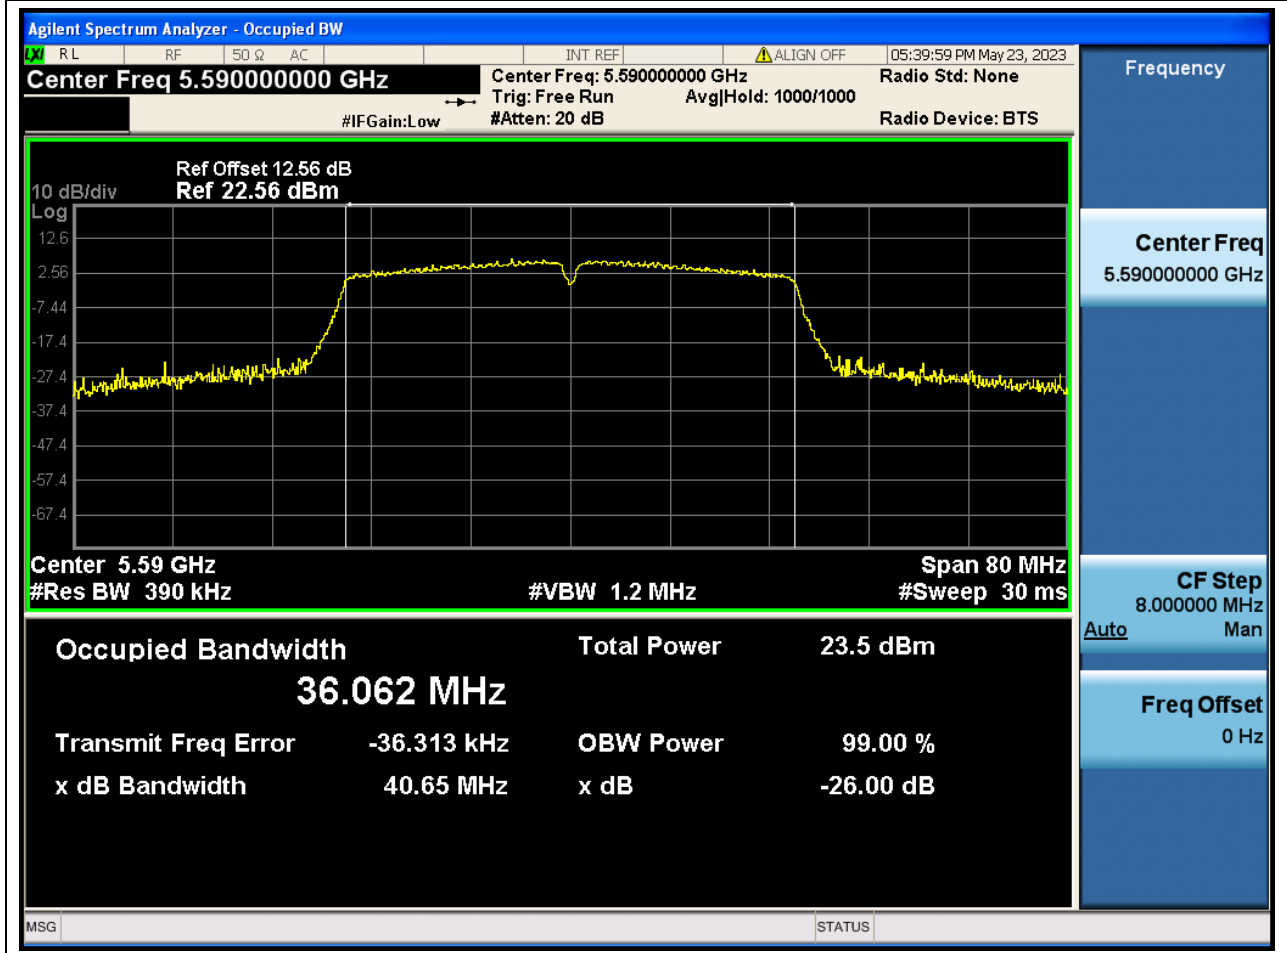

42. 802.11ac_40M_U-NII-2C_M

42.1. A.2-26dB Bandwidth(NTNV)

Center Frequency (MHz)	XdB Down	RBW (MHz)	Detector	Limit (MHz)	XdB BandWidth (MHz)	Verdict
5590	26	0.39	Peak	0	40.651215	N/A