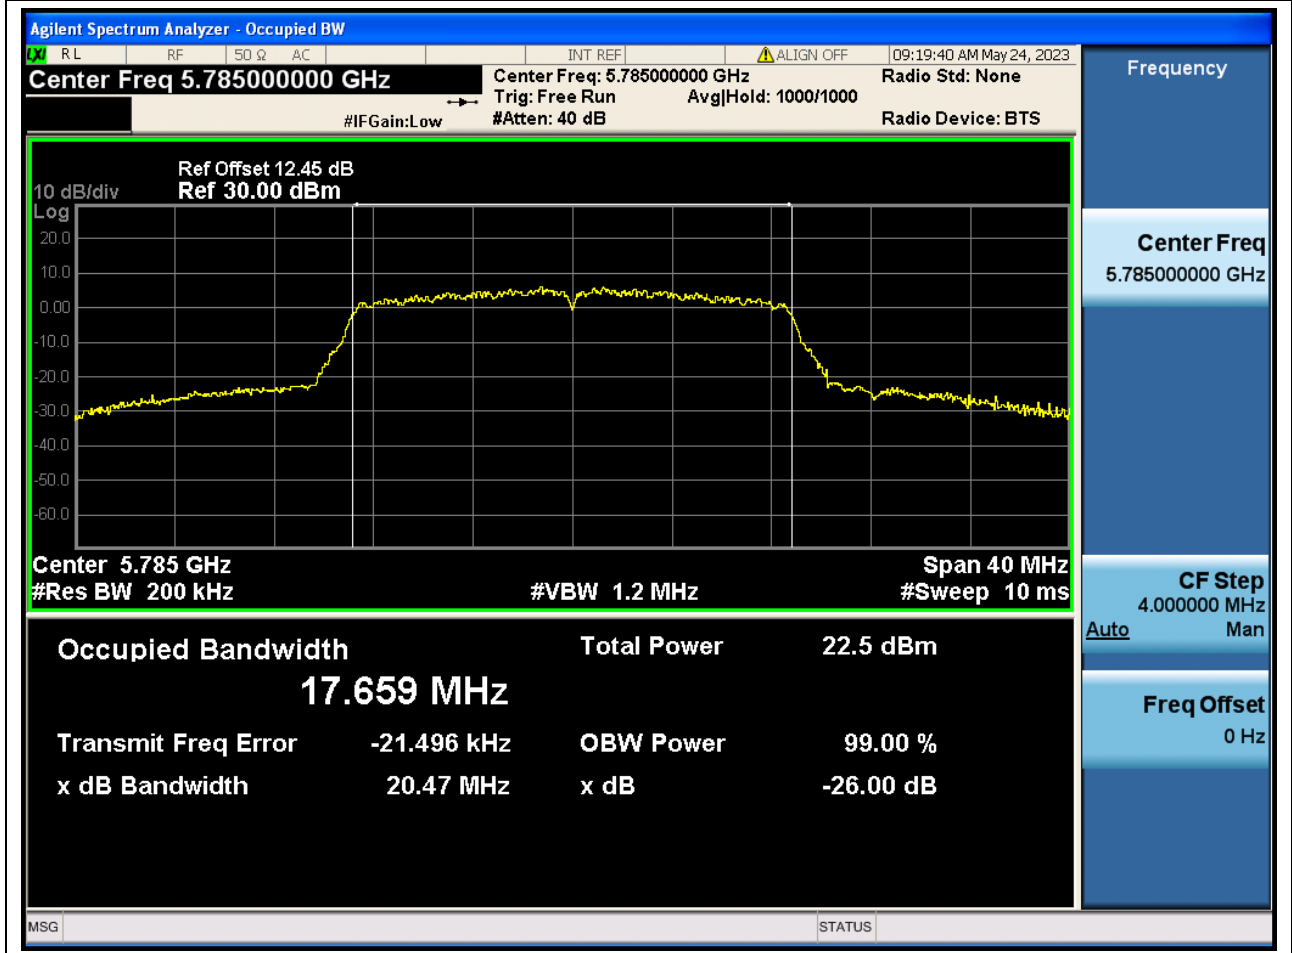

49. 802.11n_20M_U-NII-3_M

49.1. A.2.2-99% Bandwidth(NTNV)

Center Frequency (MHz)	OBW Power (%)	RBW (MHz)	Detector	Limit (MHz)	OBW (MHz)	Verdict
5785	99	0.2	Peak	0	17.658903	N/A