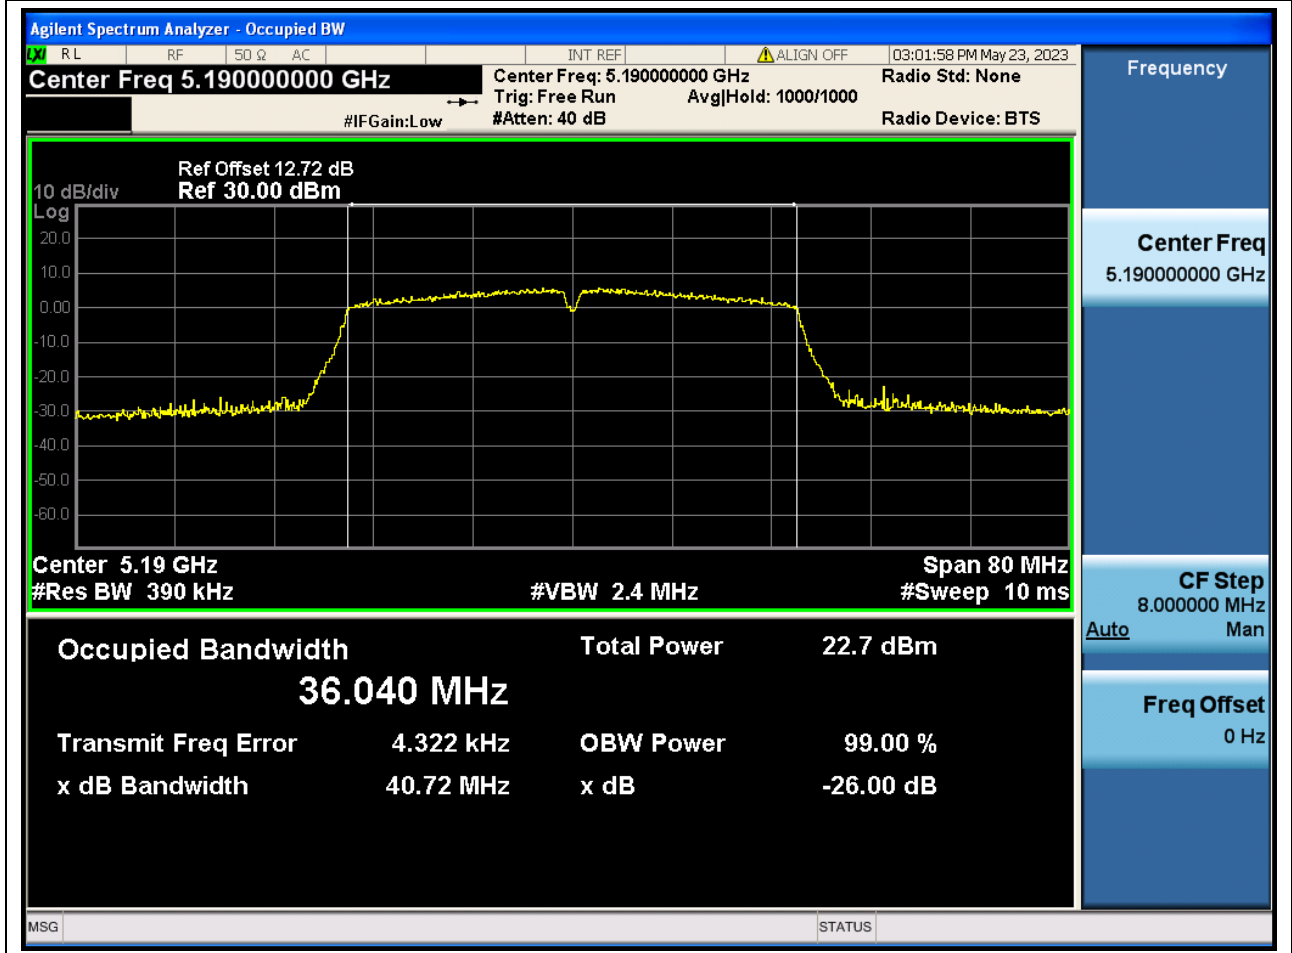

12. 802.11ac_40M_U-NII-1_L

12.1. A.2.2-99% Bandwidth(NTNV)

Center Frequency (MHz)	OBW Power (%)	RBW (MHz)	Detector	Limit (MHz)	OBW (MHz)	Verdict
5190	99	0.39	Peak	0	36.039958	N/A