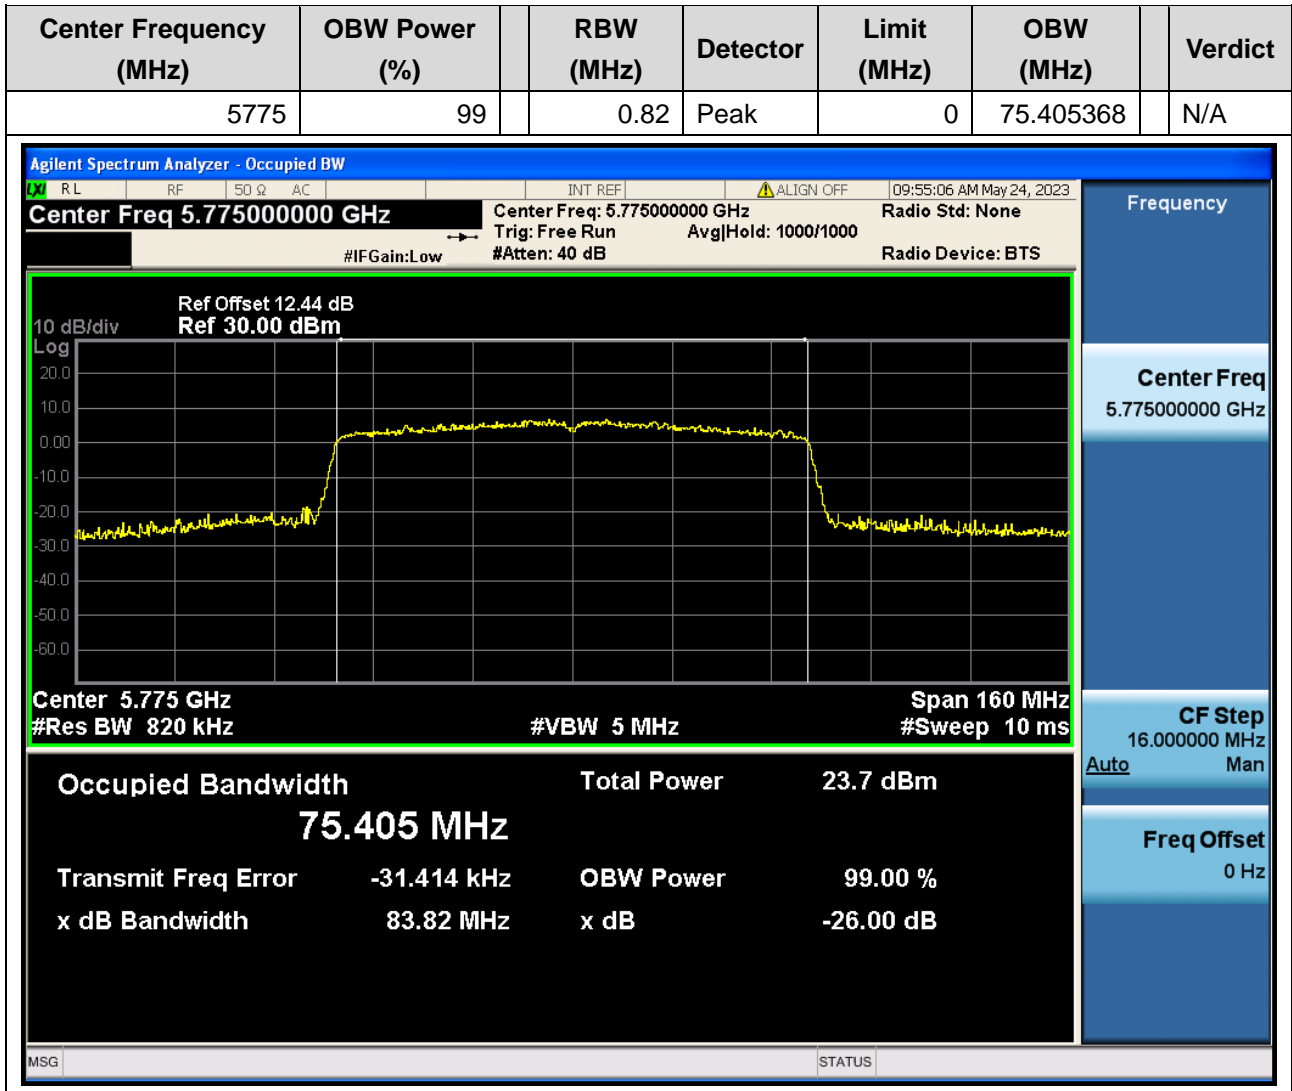

58. 802.11ac_80M_U-NII-3_M

58.1. A.2.2-99% Bandwidth(NTNV)