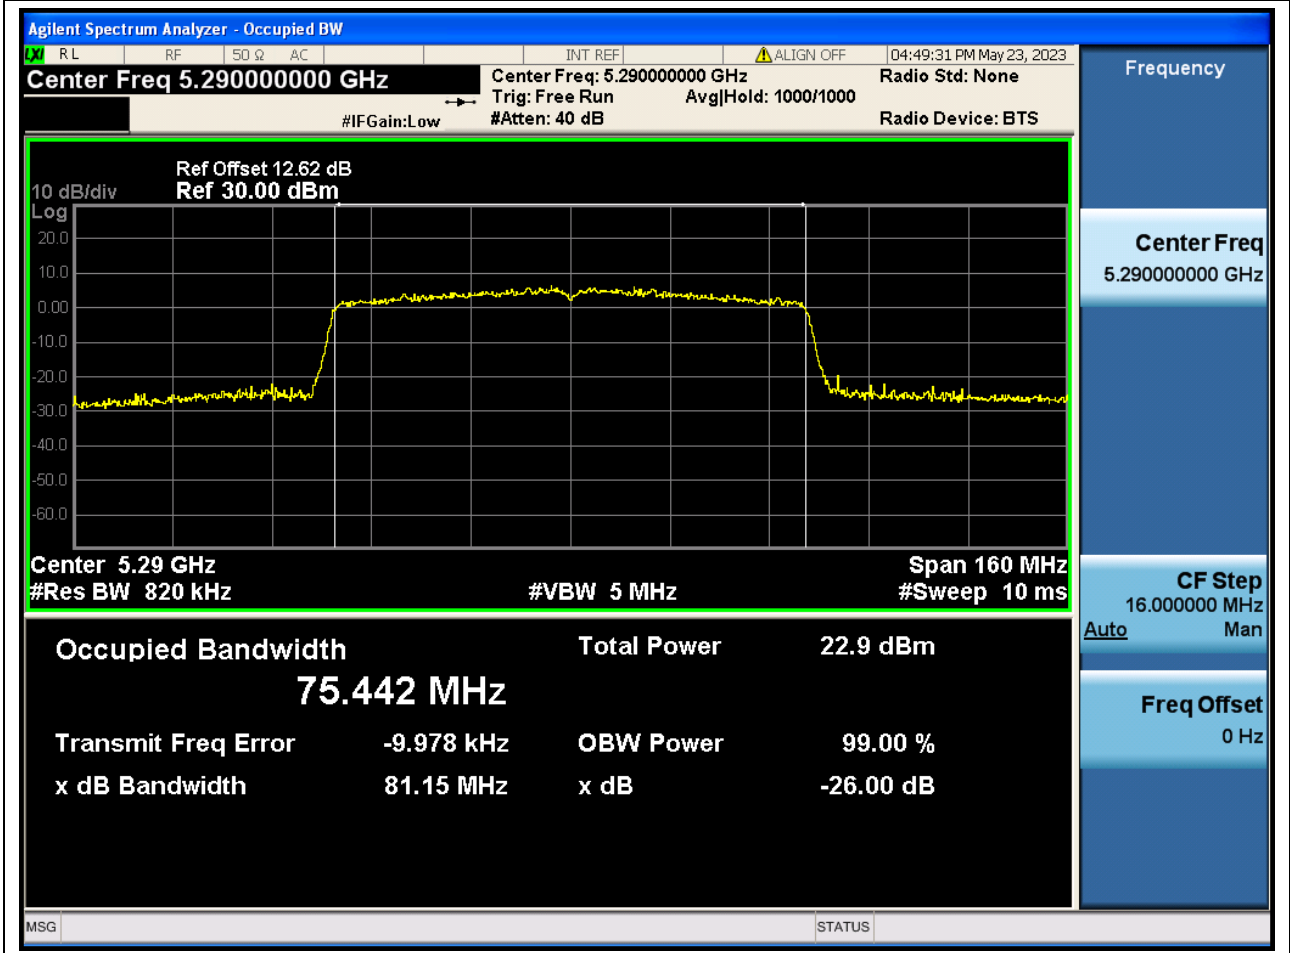

27. 802.11ac_80M_U-NII-2A_M

27.1. A.2.2-99% Bandwidth(NTNV)

Center Frequency (MHz)	OBW Power (%)	RBW (MHz)	Detector	Limit (MHz)	OBW (MHz)	Verdict
5290	99	0.82	Peak	0	75.442442	N/A