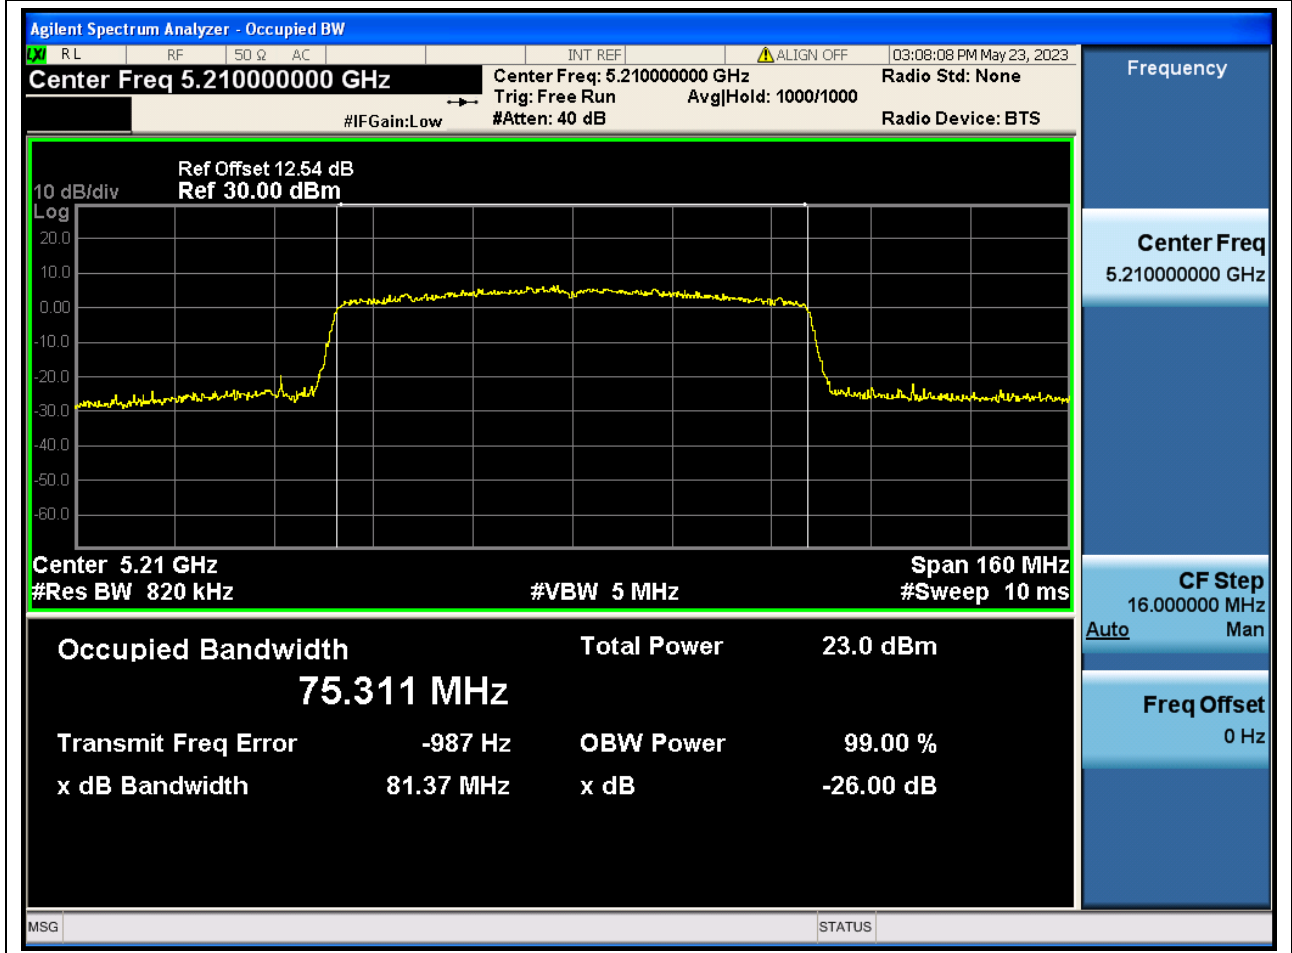

14. 802.11ac_80M_U-NII-1_M

14.1. A.2.2-99% Bandwidth(NTNV)

Center Frequency (MHz)	OBW Power (%)	RBW (MHz)	Detector	Limit (MHz)	OBW (MHz)	Verdict
5210	99	0.82	Peak	0	75.311194	N/A