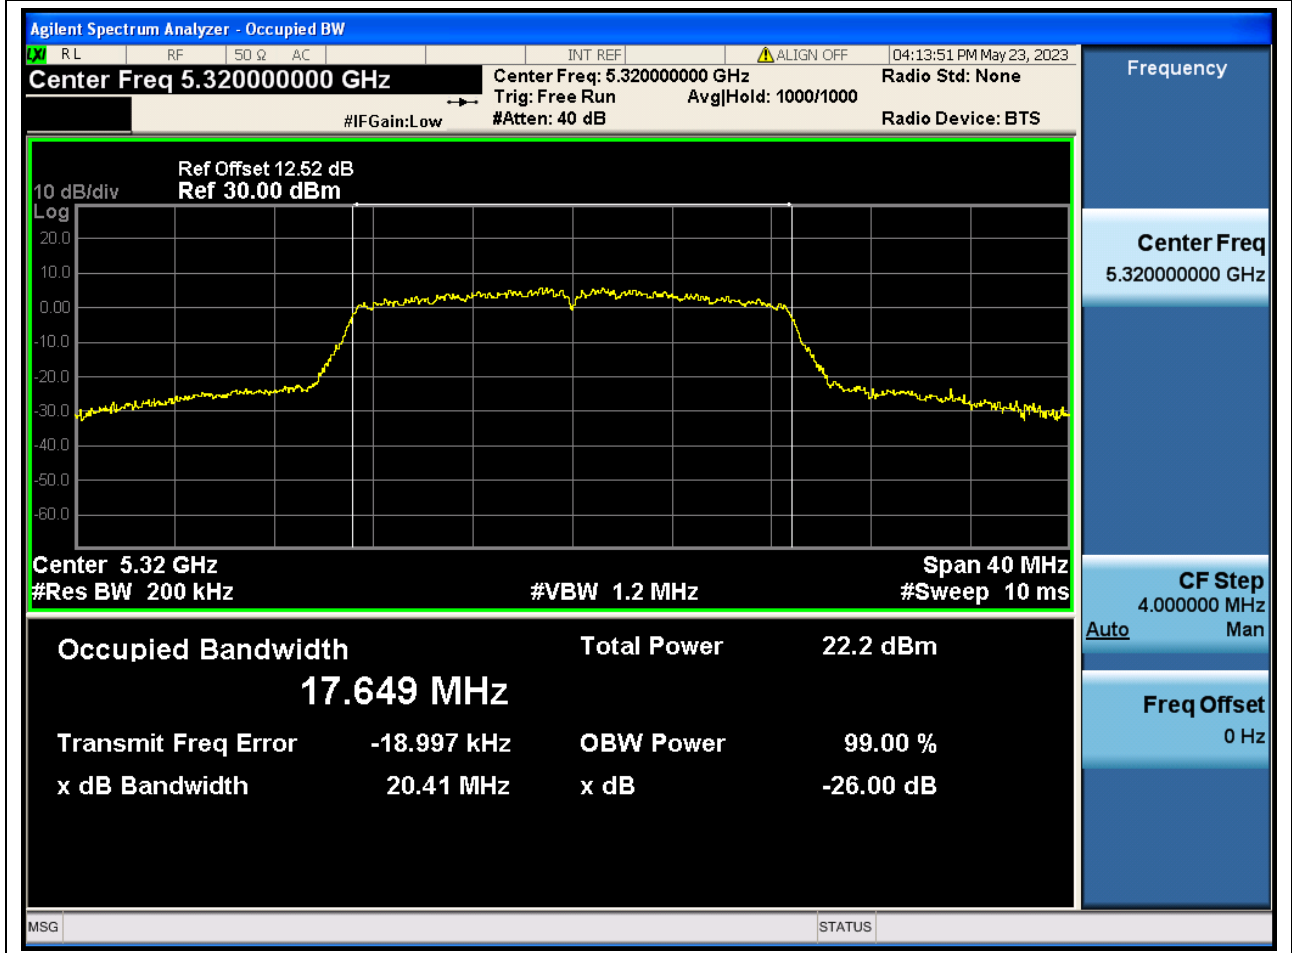

19. 802.11n_20M_U-NII-2A_H

19.1. A.2.2-99% Bandwidth(NTNV)

Center Frequency (MHz)	OBW Power (%)	RBW (MHz)	Detector	Limit (MHz)	OBW (MHz)	Verdict
5320	99	0.2	Peak	0	17.648687	N/A