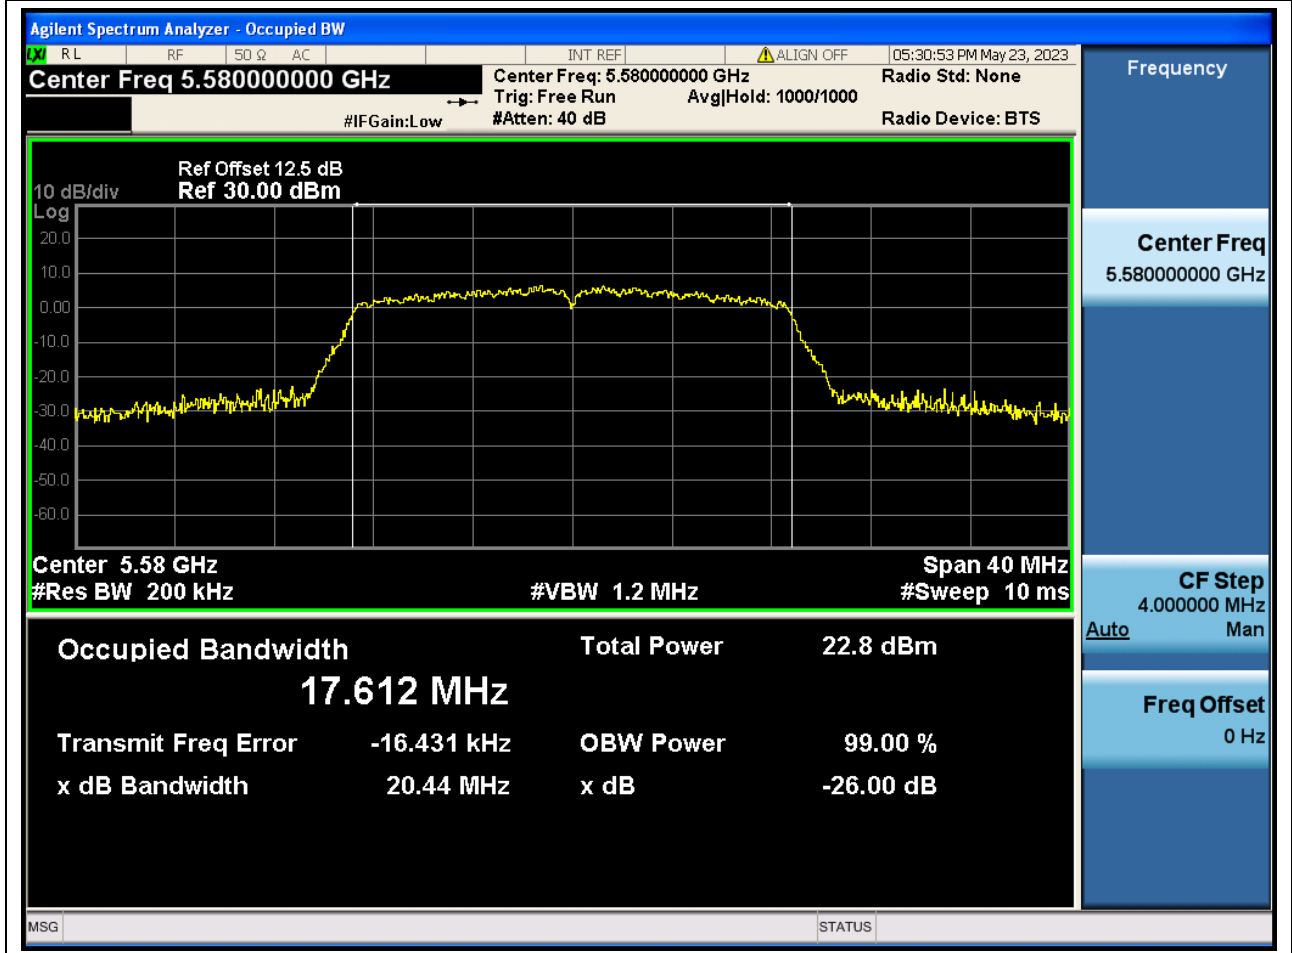

38. 802.11ac_20M_U-NII-2C_M

38.1. A.2.2-99% Bandwidth(NTNV)

Center Frequency (MHz)	OBW Power (%)	RBW (MHz)	Detector	Limit (MHz)	OBW (MHz)	Verdict
5580	99	0.2	Peak	0	17.612455	N/A