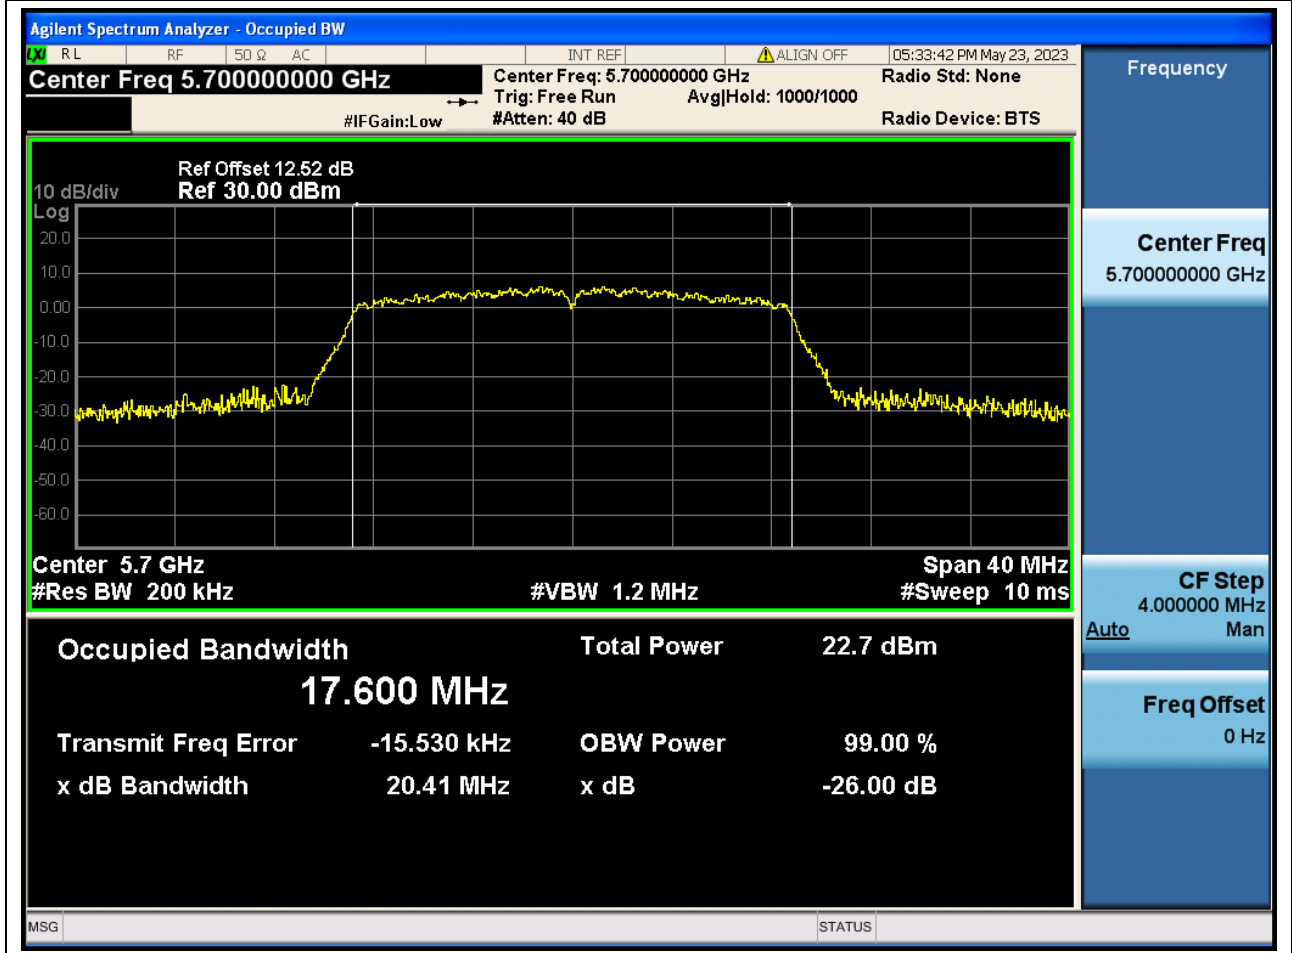

39. 802.11ac_20M_U-NII-2C_H

39.1. A.2.2-99% Bandwidth(NTNV)

Center Frequency (MHz)	OBW Power (%)	RBW (MHz)	Detector	Limit (MHz)	OBW (MHz)	Verdict
5700	99	0.2	Peak	0	17.60026	N/A