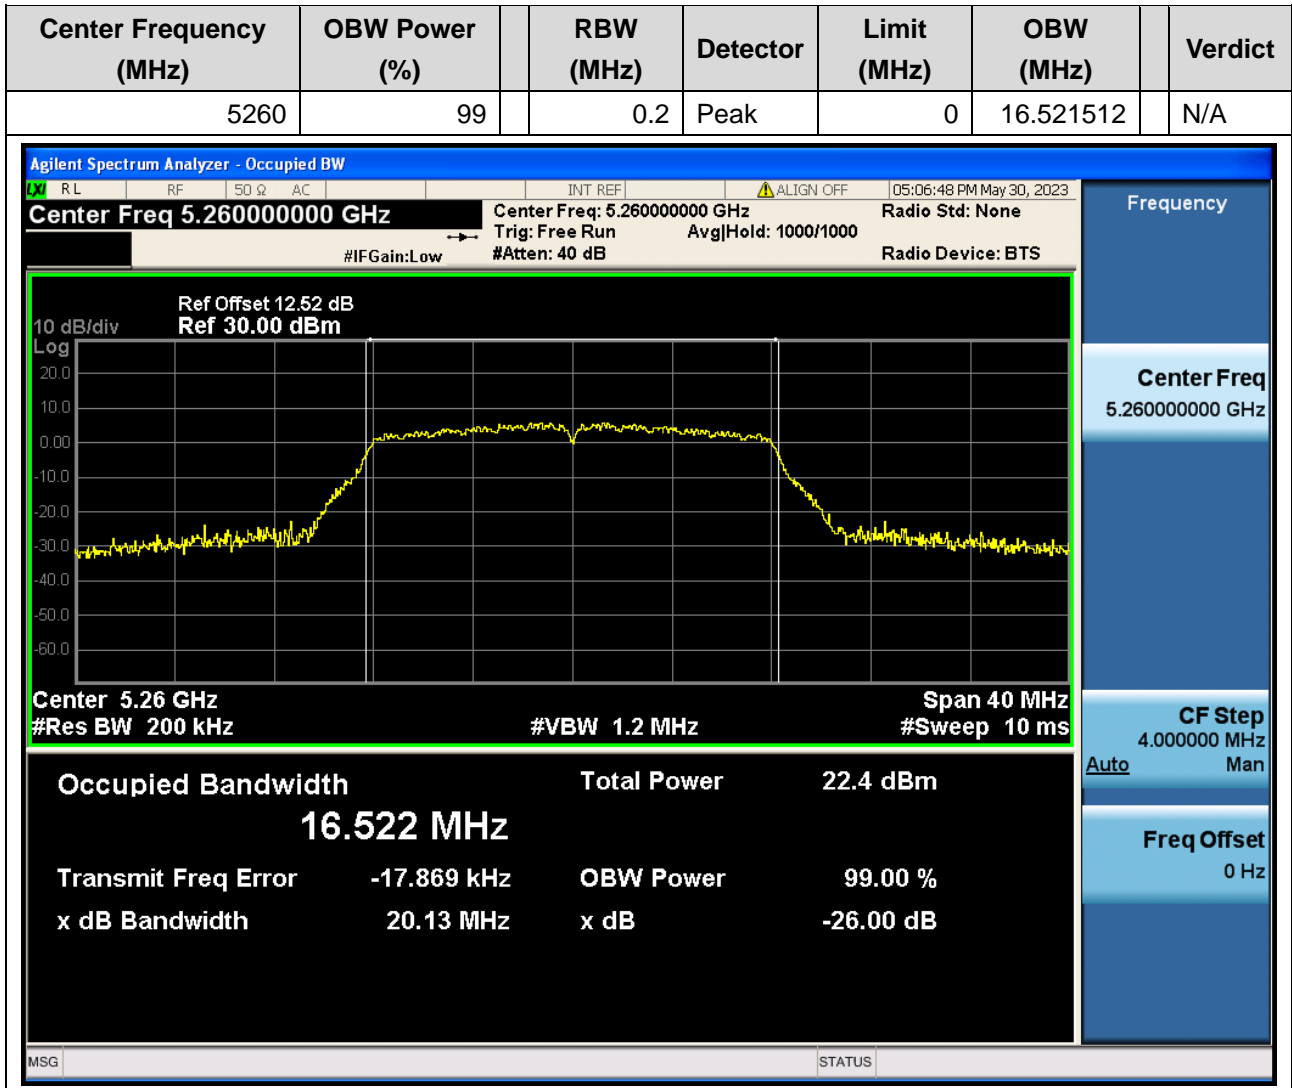

15. 802.11a_20M_U-NII-2A_L

15.2. A.2.2-99% Bandwidth(NTNV)