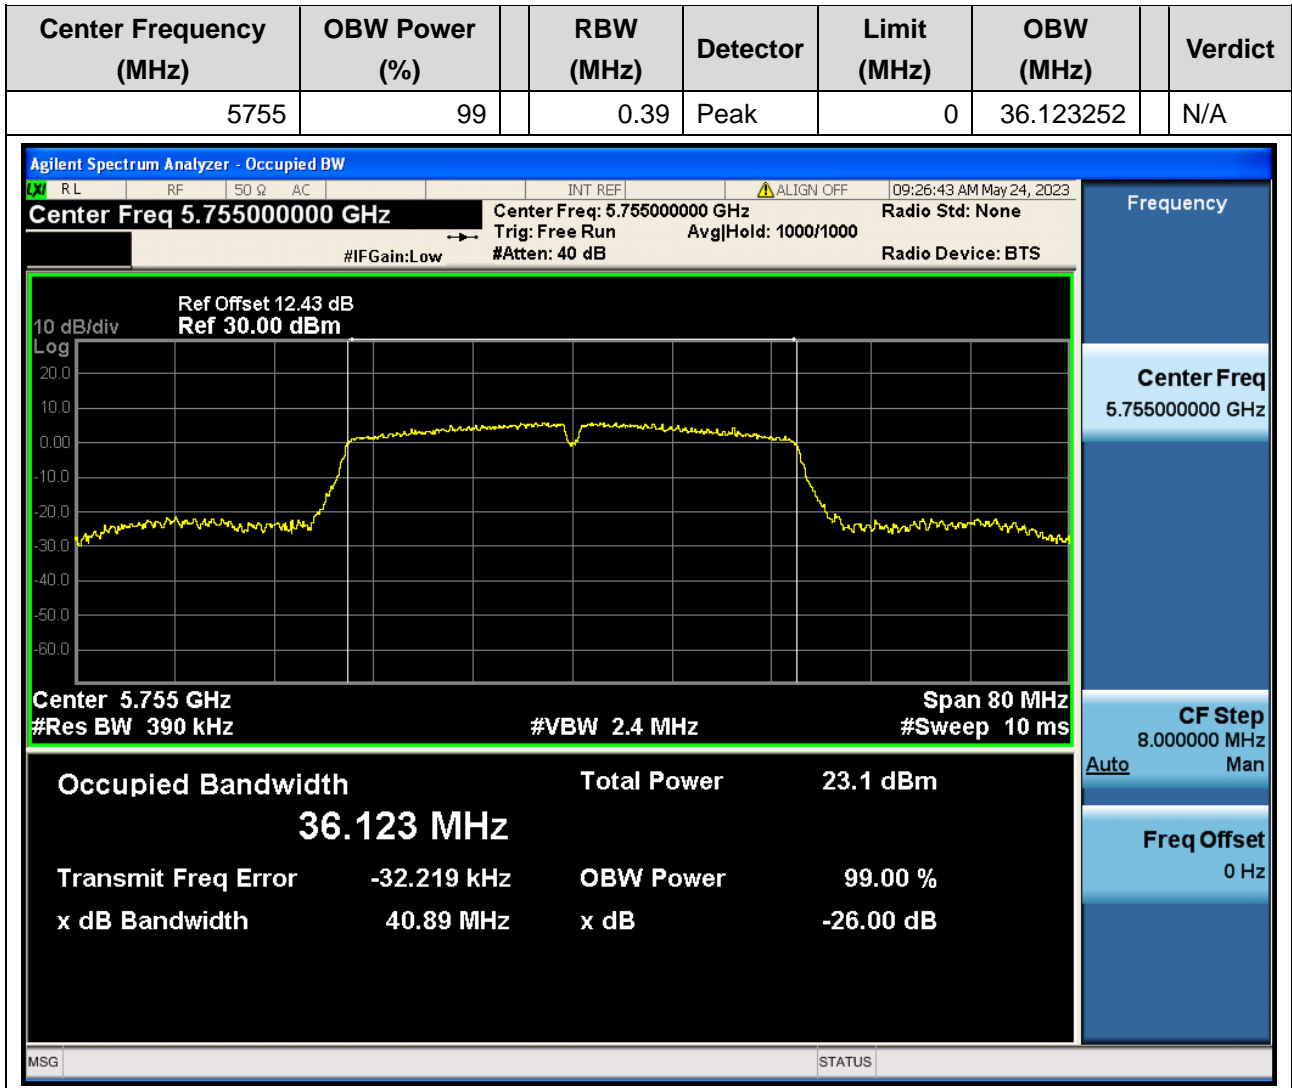

51. 802.11n_40M_U-NII-3_L

51.1. A.2.2-99% Bandwidth(NTNV)