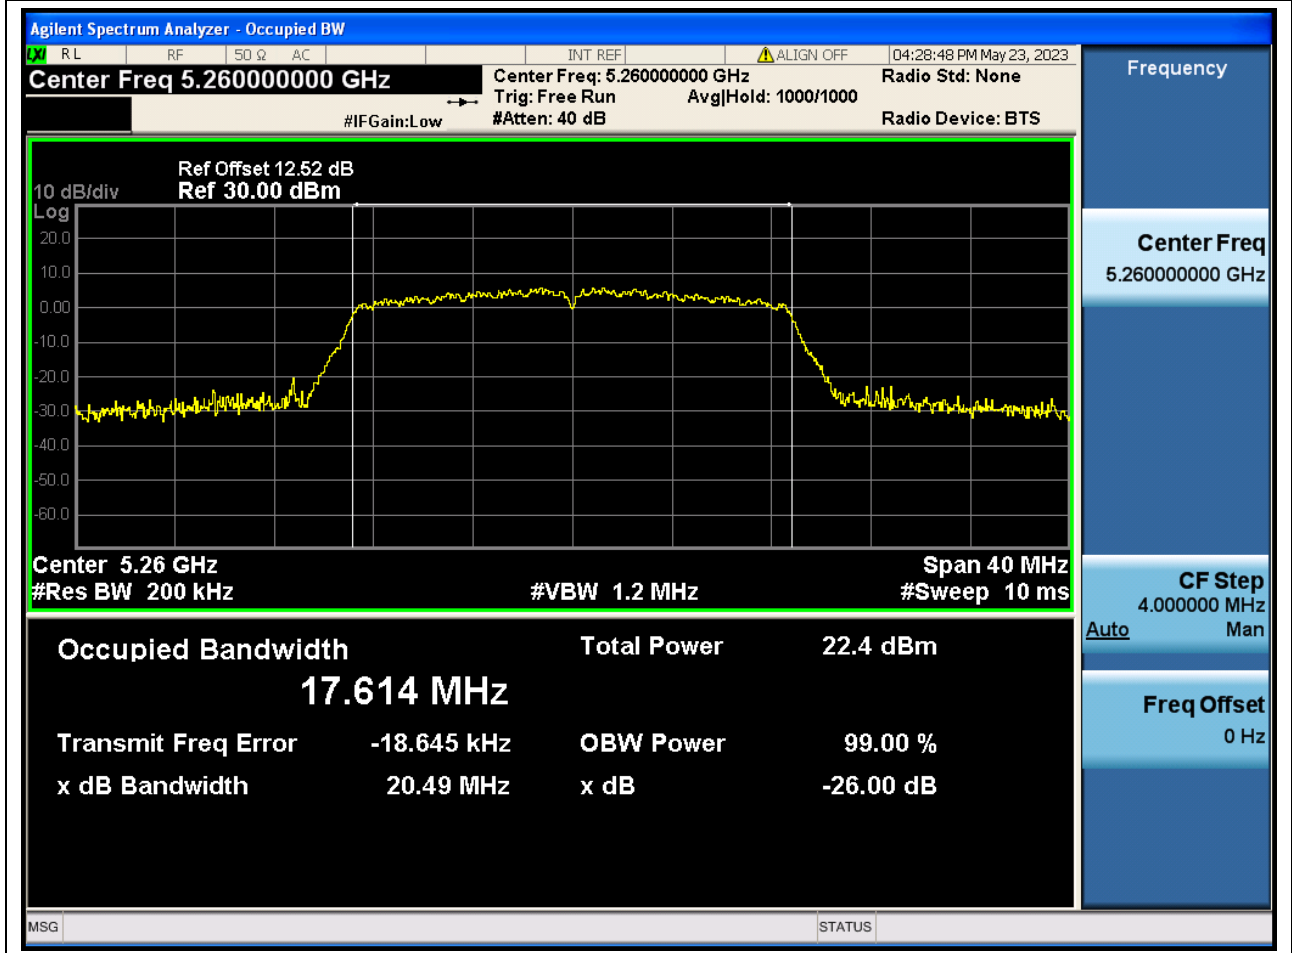

22. 802.11ac_20M_U-NII-2A_L

22.1. A.2.2-99% Bandwidth(NTNV)

Center Frequency (MHz)	OBW Power (%)	RBW (MHz)	Detector	Limit (MHz)	OBW (MHz)	Verdict
5260	99	0.2	Peak	0	17.613677	N/A