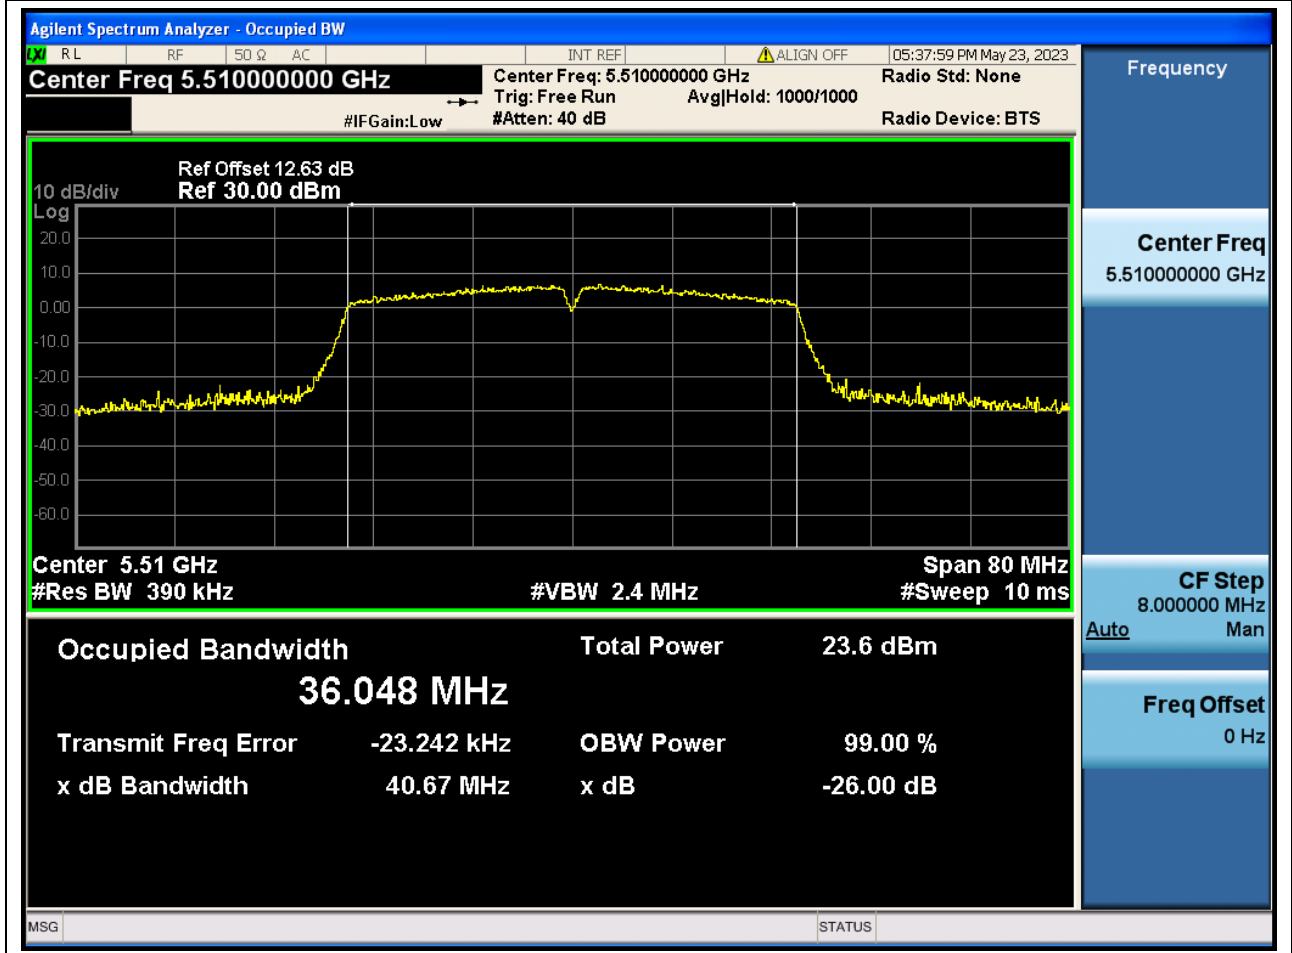

40. 802.11ac_40M_U-NII-2C_L

40.1. A.2.2-99% Bandwidth(NTNV)

Center Frequency (MHz)	OBW Power (%)	RBW (MHz)	Detector	Limit (MHz)	OBW (MHz)	Verdict
5510	99	0.39	Peak	0	36.04816	N/A