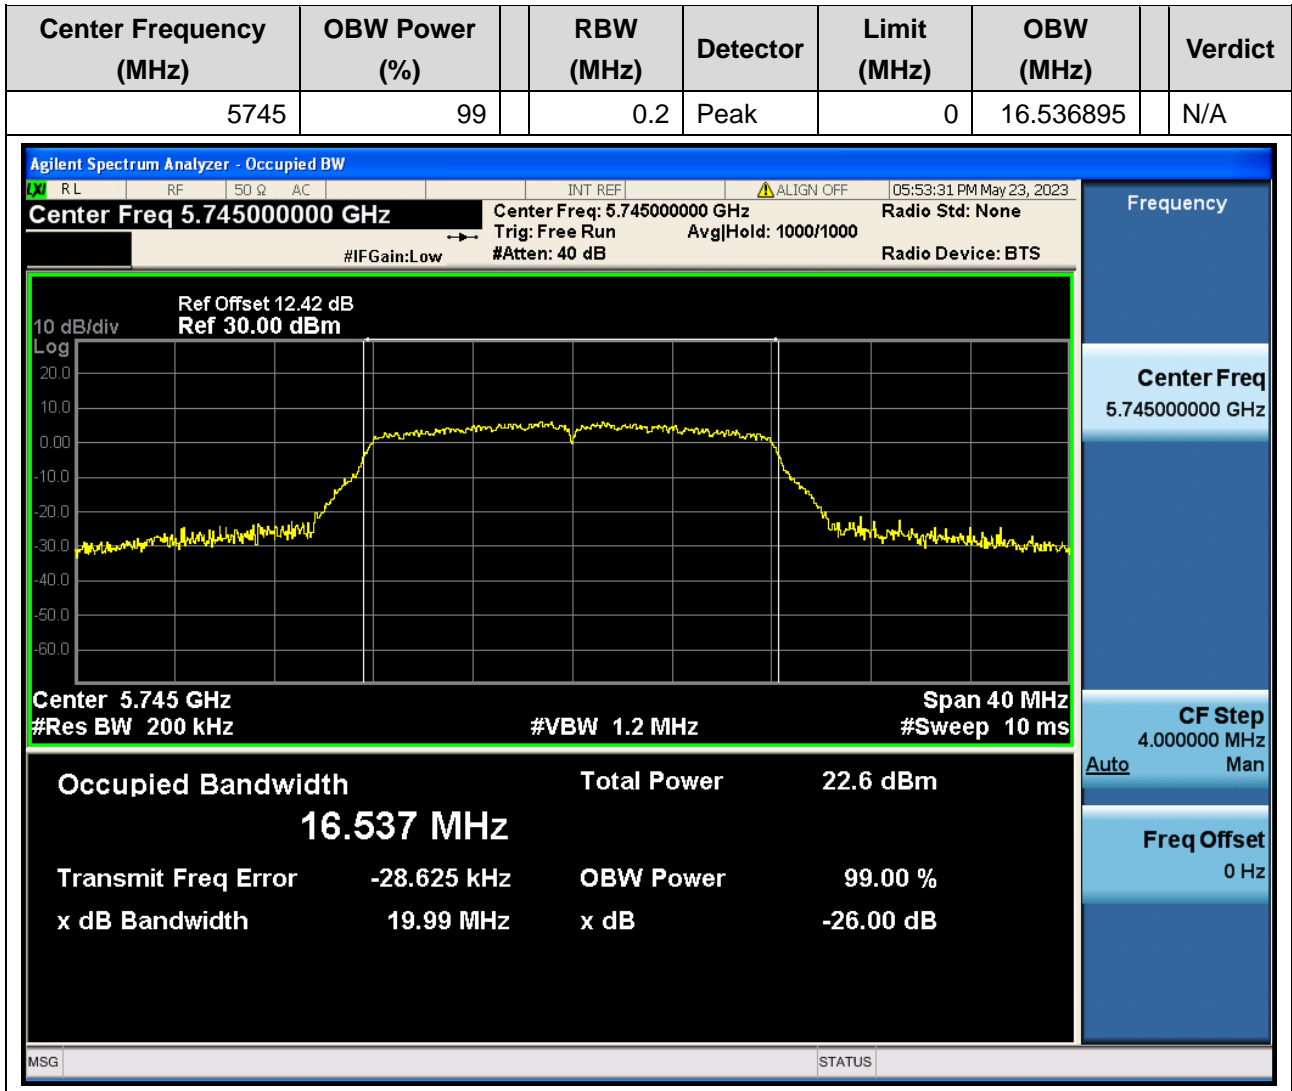

45. 802.11a_20M_U-NII-3_L

45.1. A.2.2-99% Bandwidth(NTNV)