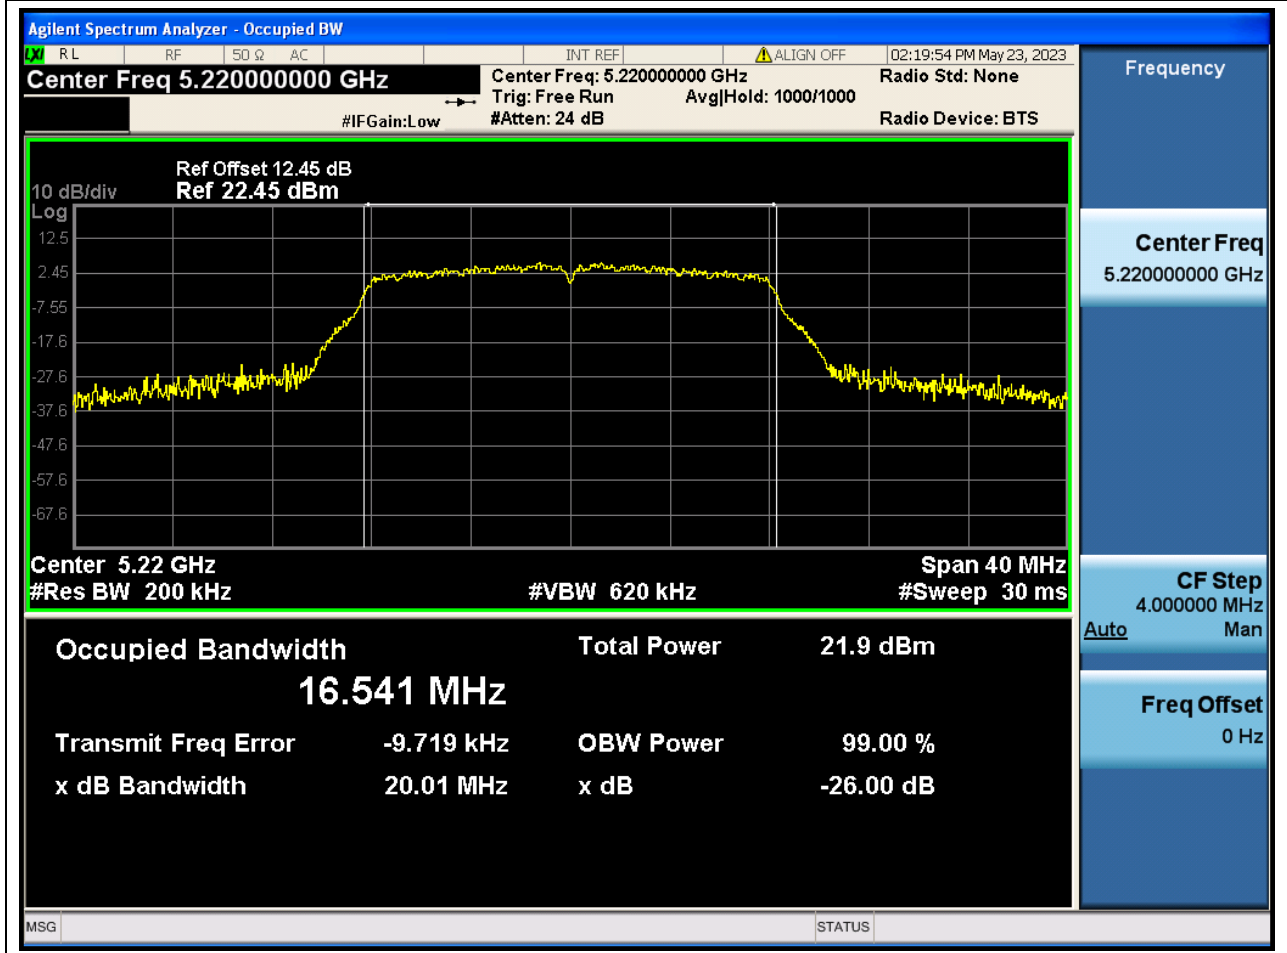

2. 802.11a_20M_U-NII-1_M

2.1. A.2-26dB Bandwidth(NTNV)

Center Frequency (MHz)	XdB Down	RBW (MHz)	Detector	Limit (MHz)	XdB BandWidth (MHz)	Verdict
5220	26	0.2	Peak	0	20.010375	N/A