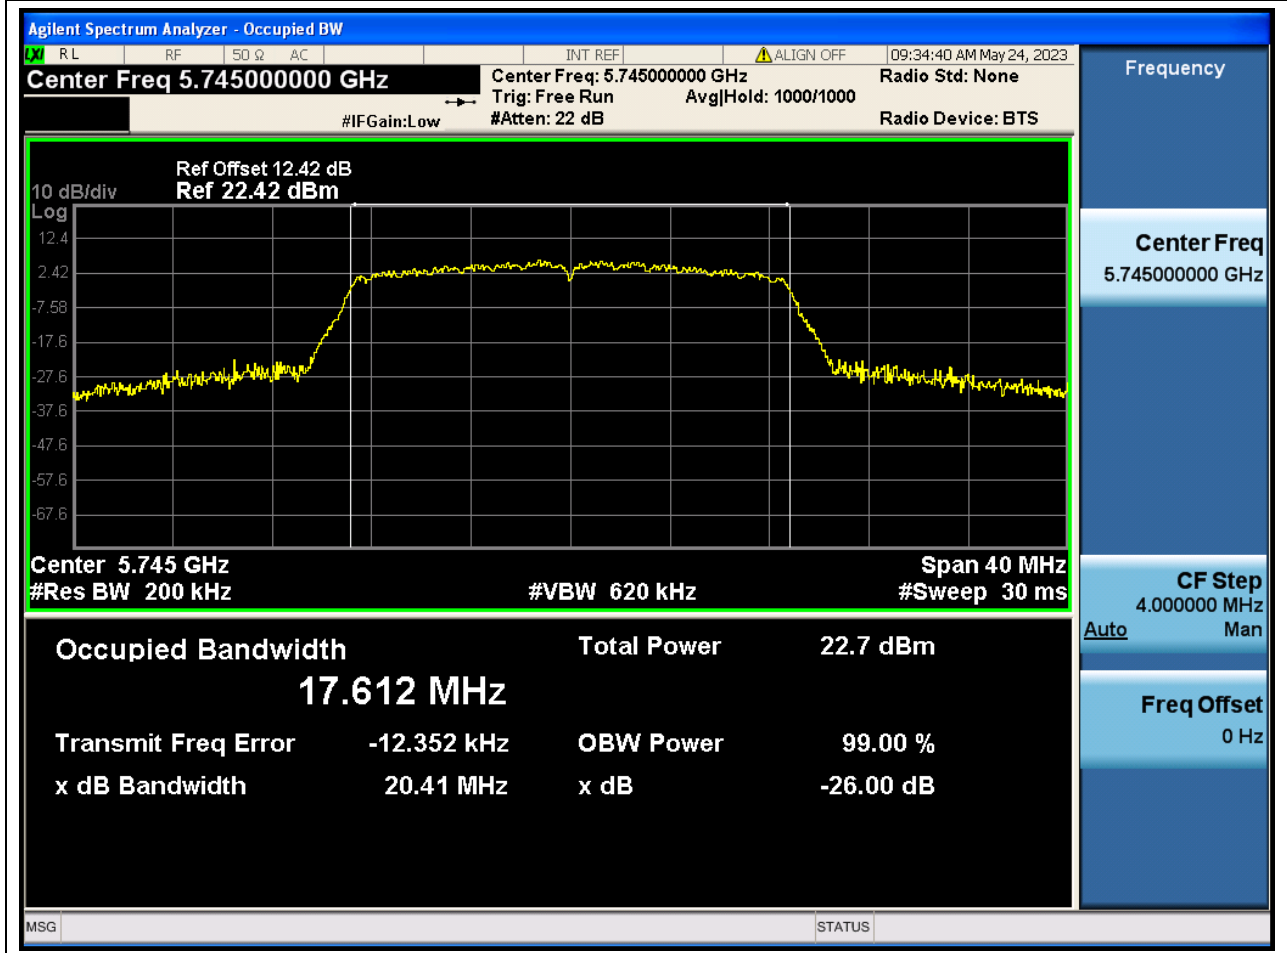

54. 802.11ac_20M_U-NII-3_L

54.1. A.2-26dB Bandwidth(NTNV)

Center Frequency (MHz)	XdB Down	RBW (MHz)	Detector	Limit (MHz)	XdB BandWidth (MHz)	Verdict
5745	26	0.2	Peak	0	20.411519	N/A