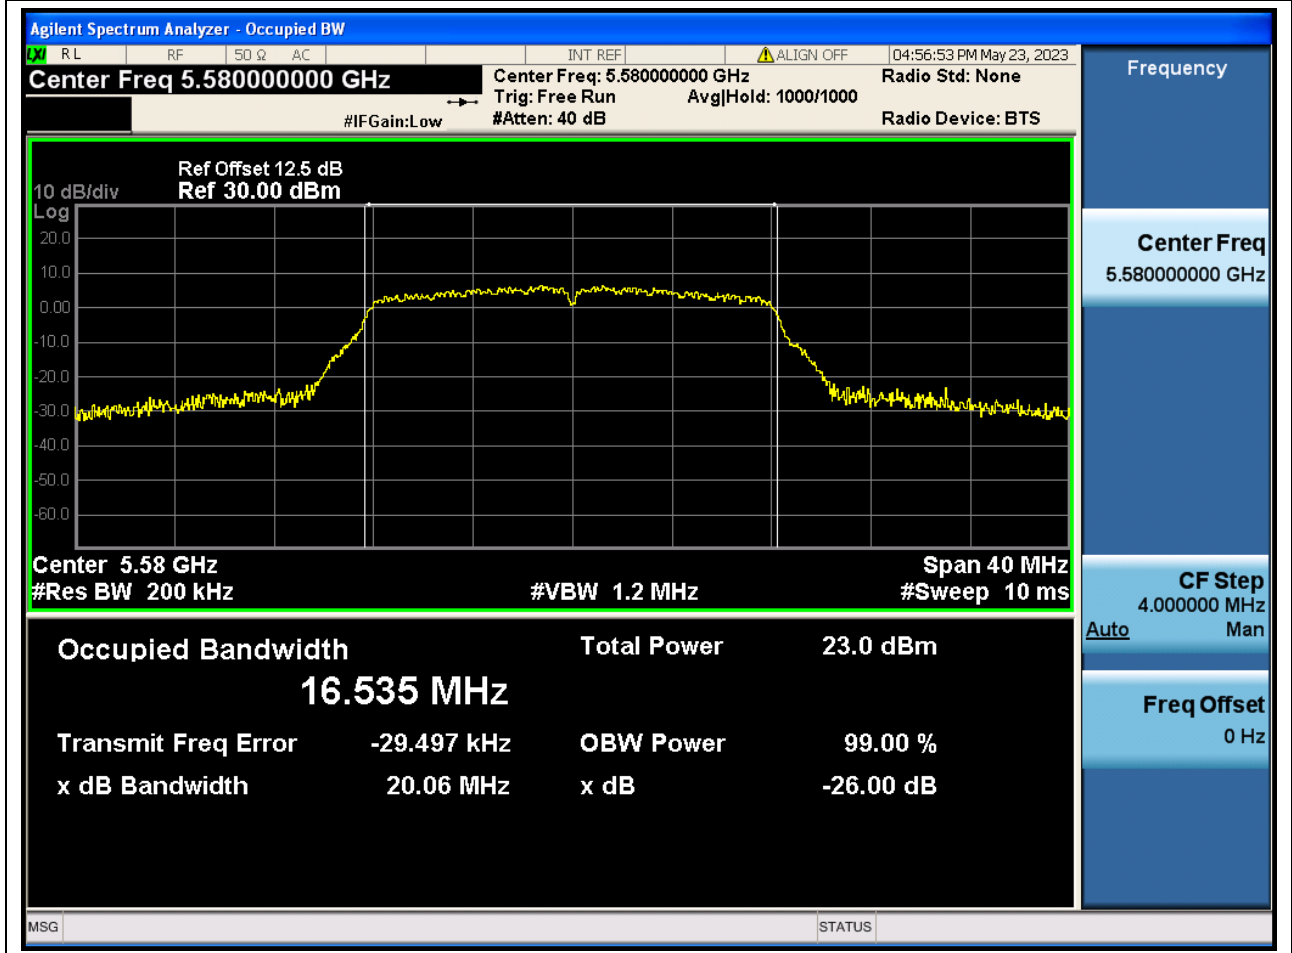

29. 802.11a_20M_U-NII-2C_M

29.1. A.2.2-99% Bandwidth(NTNV)

Center Frequency (MHz)	OBW Power (%)	RBW (MHz)	Detector	Limit (MHz)	OBW (MHz)	Verdict
5580	99	0.2	Peak	0	16.534716	N/A