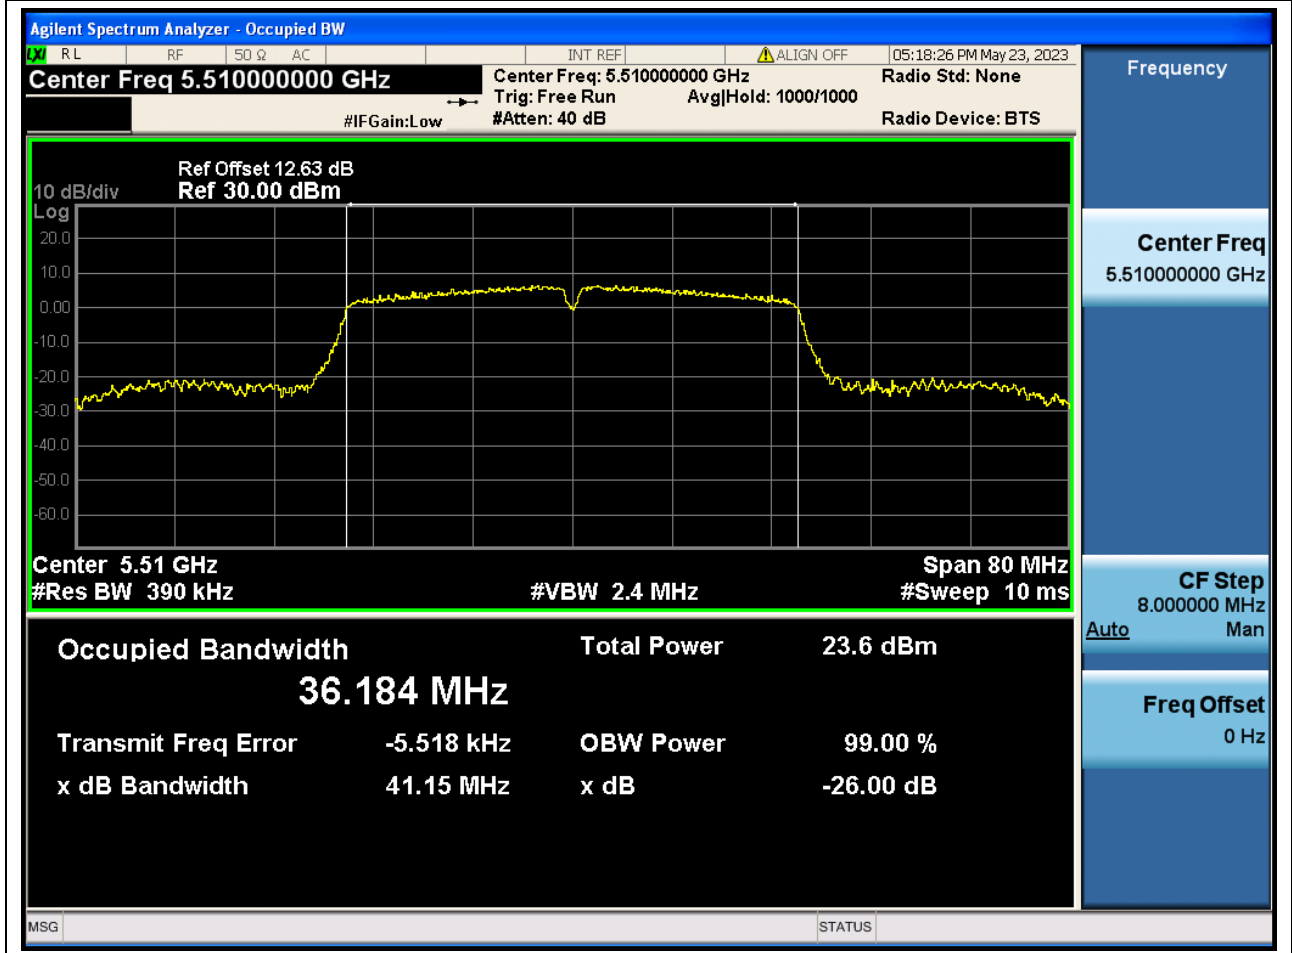

34. 802.11n_40M_U-NII-2C_L

34.1. A.2.2-99% Bandwidth(NTNV)

Center Frequency (MHz)	OBW Power (%)	RBW (MHz)	Detector	Limit (MHz)	OBW (MHz)	Verdict
5510	99	0.39	Peak	0	36.184045	N/A