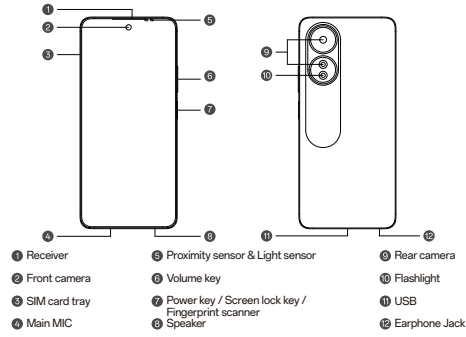

Quick Guide

English

Greetings from OPPO Mobile

This guide will show you how to use the phone and its important functions. You may also visit [OPPO official website](#) to get more information about the phone.

How to reboot the phone

Press and hold the Power Button and Volume Up Button at the same time until the OPPO boot animation is displayed to reboot the phone.

How to Transfer Old Mobile Content to a New Mobile

You can use OPPO Clone Phone to easily transfer photos, videos, music, contacts, messages, apps, etc from your old phone to the new one.

<https://clonophone.coloros.com/download>

2. If your previous phone was an iPhone, run "Clone Phone" on your new phone, and follow the onscreen instructions to migrate your data from your iCloud account.

Accessories and Software Information

You are provided with the following standard accessories:
1 Phone, 1 Charger, 1 USB data cable, 1 Safety Guide, 1 Quick Guide, 1 SIM Ejector Tool, 1 Protective Case.

Regulatory

Steps to search Regulatory: Go to Settings - About device - Regulatory

Specification

Product	CPH2577
Dimension	165.65×75.98×7.99(mm)
Main screen parameter	17.07cm(6.72")
Battery	4880mAh/19.09Wh(Min) 5000mAh/19.55Wh(Typ)
Camera	50 Megapixels + 2 Megapixels Rear 8 Megapixels Front
SAR Values	FCC SAR 1.00W/kg(Head) 0.54W/kg(Body) 0.83W/kg(Hotspot)

Note: The SAR values above are the highest values reported for this device.

Radio Waves Specifications

Radio	Frequency	Max. Output Power
GSM	850MHz	33.7dBm
	900MHz	33.7dBm
	1800MHz	30.5dBm
	1900MHz	30.5dBm
WCDMA	Band 1	24.6dBm
	Bands 2/4	24.3dBm
	Bands 5/6/8/19	24.8dBm
LTE FDD	Band 1	24.6dBm
	Band 2	23.8dBm
	Band 3	24.3dBm
	Bands 4/66	23.3dBm
	Bands 5/18/19/26	24.8dBm
	Band 7	23.8dBm
	Band 8	24.8dBm
	Bands 12/13/17	23.8dBm
	Band 28	24.4dBm
LTE TDD	Band 38	24.3dBm
	Bands 40/41	23.8dBm
Bluetooth	2.4-2.4835GHz	14.5dBm(EIRP)
2.4G Wi-Fi	2.4-2.4835GHz	19.5dBm(EIRP)
		19dBm(EIRP)
5G Wi-Fi	5.15-5.25GHz	18dBm(EIRP)*
	5.25-5.35GHz; 5.47-5.725GHz	19dBm(EIRP)
	5.725-5.85GHz	19.5dBm(EIRP)

审核 (Check) / 日期 (Date)		页码 (Page)	第 1 页, 共 1 页
批准 (Approval) / 日期 (Date)	XXX/2023.01.18	受控文件