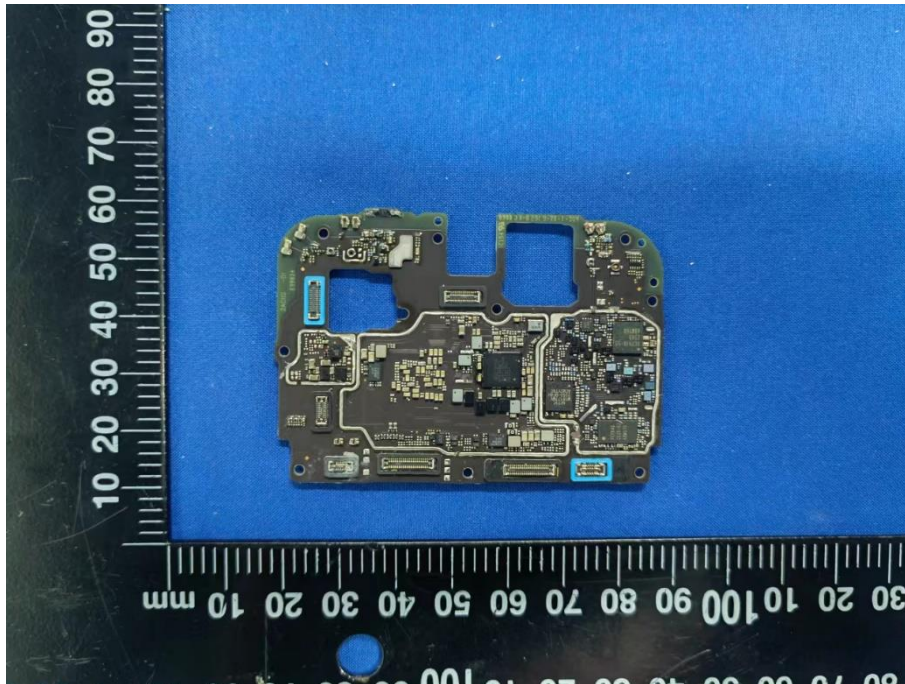

# EUT INTERNAL PHOTOS

EUT UNCOVER VIEW

EUT UNCOVER VIEW

EUT UNCOVER VIEW

EUT UNCOVER VIEW

MAIN BOARD TOP VIEW (WITH SHIELDING)

MAIN BOARD REAR VIEW (WITH SHIELDING)

MAIN BOARD TOP VIEW (WITHOUT SHIELDING)

MAIN BOARD REAR VIEW (WITHOUT SHIELDING)

SUB BOARD TOP VIEW (WITH SHIELDING)

SUB BOARD REAR VIEW (WITH SHIELDING)

SUB BOARD TOP VIEW (WITHOUT SHIELDING)

SUB BOARD REAR VIEW (WITHOUT SHIELDING)

Battery 1 Photo (TOP)

Battery Photo 1 (REAR)

Battery 2 Photo (TOP)

Battery Photo 2 (REAR)

--BLANK BELOW--