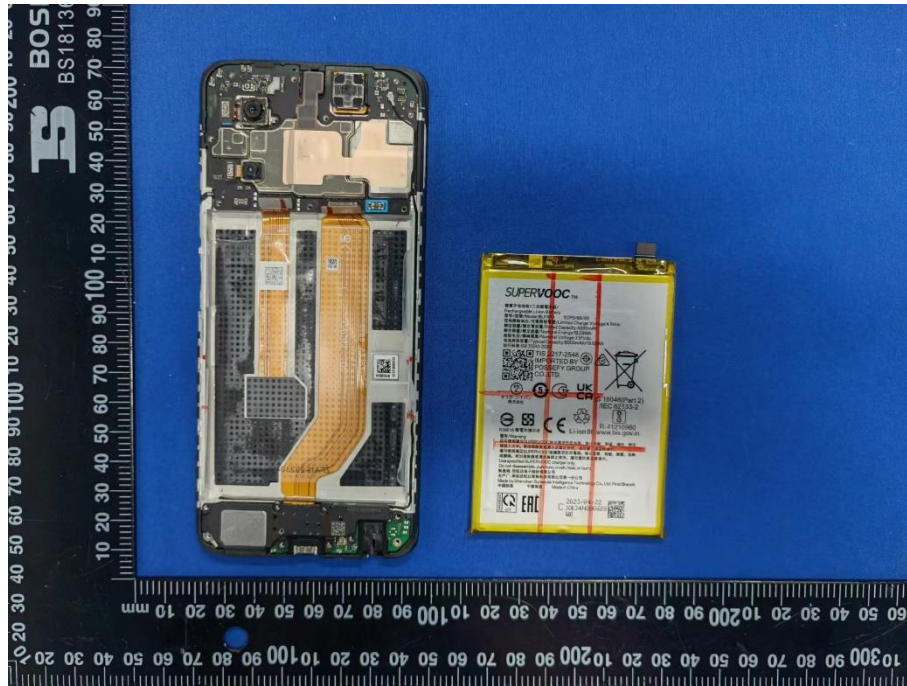

# EUT INTERNAL PHOTOS

EUT UNCOVER VIEW

EUT UNCOVER VIEW

EUT UNCOVER VIEW

EUT UNCOVER VIEW

MAIN BOARD TOP VIEW (WITH SHIELDING)

MAIN BOARD REAR VIEW (WITH SHIELDING)

MAIN BOARD TOP VIEW (WITHOUT SHIELDING)

MAIN BOARD REAR VIEW (WITHOUT SHIELDING)

SUB BOARD TOP VIEW (WITH SHIELDING)

SUB BOARD REAR VIEW (WITH SHIELDING)

SUB BOARD TOP VIEW (WITHOUT SHIELDING)

SUB BOARD REAR VIEW (WITHOUT SHIELDING)

Battery 1 Photo (TOP)

Battery Photo 1 (REAR)

Battery 2 Photo (TOP)

Battery Photo 2 (REAR)

--BLANK BELOW--