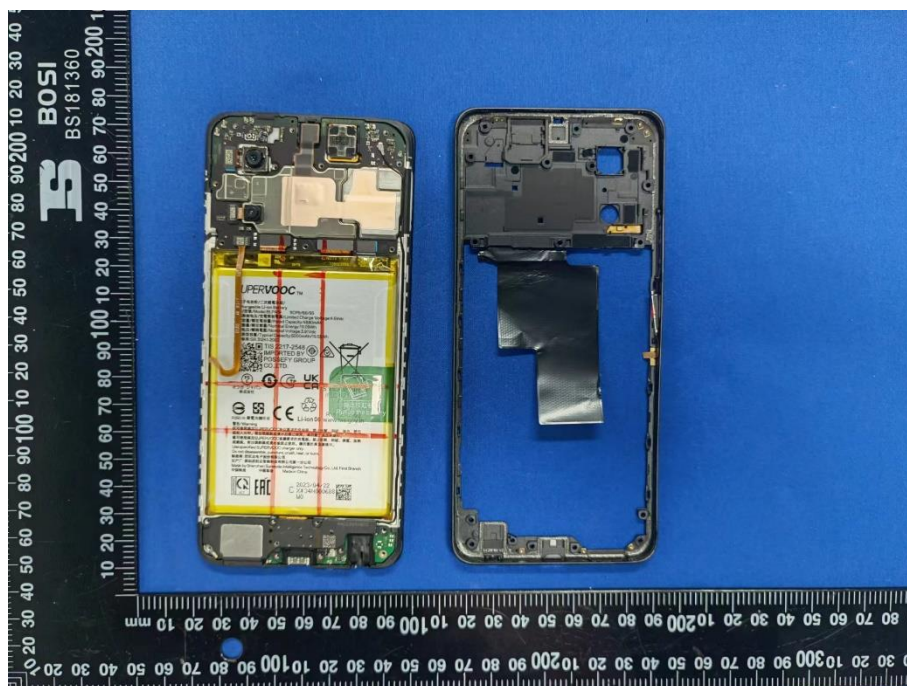

# EUT INTERNAL PHOTOS

EUT UNCOVER VIEW

EUT UNCOVER VIEW

EUT UNCOVER VIEW

EUT UNCOVER VIEW

MAIN BOARD TOP VIEW (WITH SHIELDING)

MAIN BOARD REAR VIEW (WITH SHIELDING)

MAIN BOARD TOP VIEW (WITHOUT SHIELDING)

MAIN BOARD REAR VIEW (WITHOUT SHIELDING)

SUB BOARD TOP VIEW (WITH SHIELDING)

SUB BOARD REAR VIEW (WITH SHIELDING)

SUB BOARD TOP VIEW (WITHOUT SHIELDING)

SUB BOARD REAR VIEW (WITHOUT SHIELDING)

Battery 1 Photo (TOP)

Battery Photo 1 (REAR)

Battery 2 Photo (TOP)

Battery Photo 2 (REAR)

--BLANK BELOW--