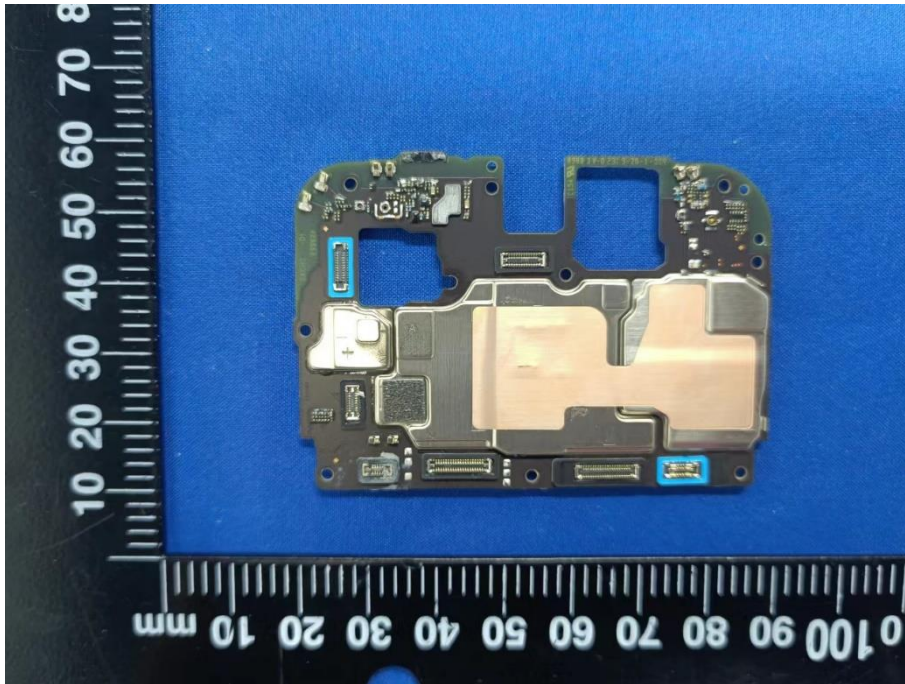

# EUT INTERNAL PHOTOS

EUT UNCOVER VIEW

EUT UNCOVER VIEW

EUT UNCOVER VIEW

EUT UNCOVER VIEW

MAIN BOARD TOP VIEW (WITH SHIELDING)

MAIN BOARD REAR VIEW (WITH SHIELDING)

MAIN BOARD TOP VIEW (WITHOUT SHIELDING)

MAIN BOARD REAR VIEW (WITHOUT SHIELDING)

SUB BOARD TOP VIEW (WITH SHIELDING)

SUB BOARD REAR VIEW (WITH SHIELDING)

SUB BOARD TOP VIEW (WITHOUT SHIELDING)

SUB BOARD REAR VIEW (WITHOUT SHIELDING)

Battery 1 Photo (TOP)

Battery Photo 1 (REAR)

Battery 2 Photo (TOP)

Battery Photo 2 (REAR)

--BLANK BELOW--