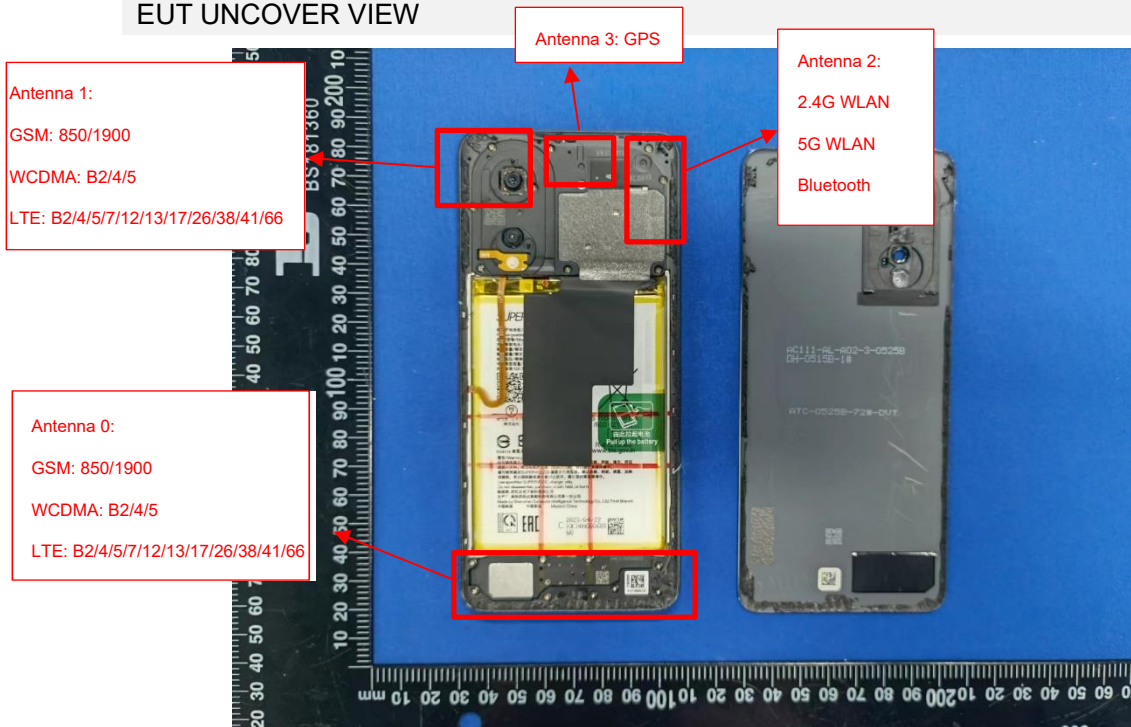

# EUT INTERNAL PHOTOS

EUT UNCOVER VIEW

EUT UNCOVER VIEW

EUT UNCOVER VIEW

EUT UNCOVER VIEW

MAIN BOARD TOP VIEW (WITH SHIELDING)

MAIN BOARD REAR VIEW (WITH SHIELDING)

MAIN BOARD TOP VIEW (WITHOUT SHIELDING)

MAIN BOARD REAR VIEW (WITHOUT SHIELDING)

SUB BOARD TOP VIEW (WITH SHIELDING)

SUB BOARD REAR VIEW (WITH SHIELDING)

SUB BOARD TOP VIEW (WITHOUT SHIELDING)

SUB BOARD REAR VIEW (WITHOUT SHIELDING)

Battery 1 Photo (TOP)

Battery Photo 1 (REAR)

Battery 2 Photo (TOP)

Battery Photo 2 (REAR)

--BLANK BELOW--