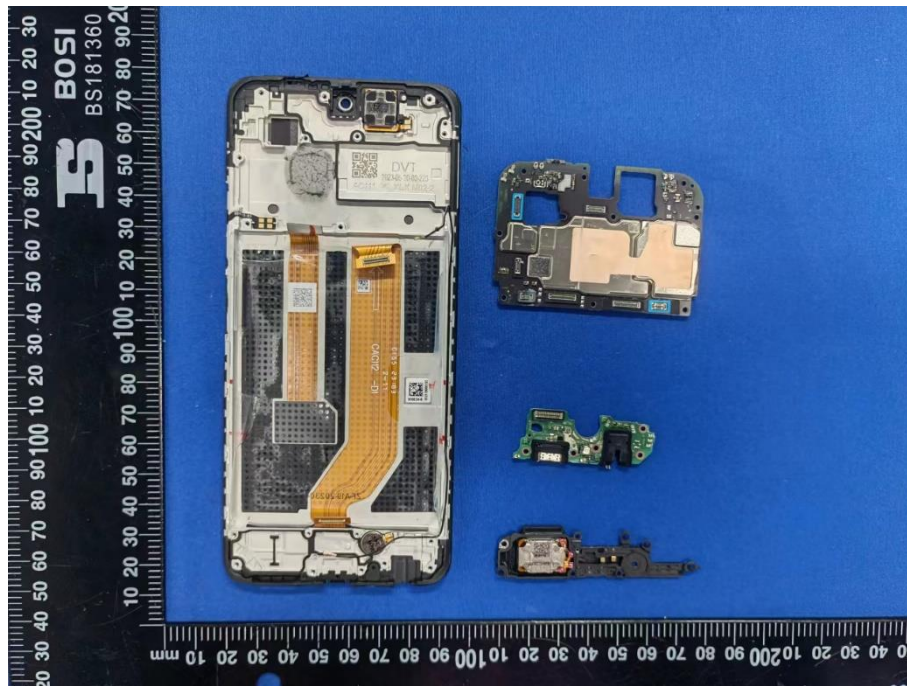

# EUT INTERNAL PHOTOS

EUT UNCOVER VIEW

EUT UNCOVER VIEW

EUT UNCOVER VIEW

EUT UNCOVER VIEW

MAIN BOARD TOP VIEW (WITH SHIELDING)

MAIN BOARD REAR VIEW (WITH SHIELDING)

MAIN BOARD TOP VIEW (WITHOUT SHIELDING)

MAIN BOARD REAR VIEW (WITHOUT SHIELDING)

SUB BOARD TOP VIEW (WITH SHIELDING)

SUB BOARD REAR VIEW (WITH SHIELDING)

SUB BOARD TOP VIEW (WITHOUT SHIELDING)

SUB BOARD REAR VIEW (WITHOUT SHIELDING)

Battery 1 Photo (TOP)

Battery Photo 1 (REAR)

Battery 2 Photo (TOP)

Battery Photo 2 (REAR)

--BLANK BELOW--