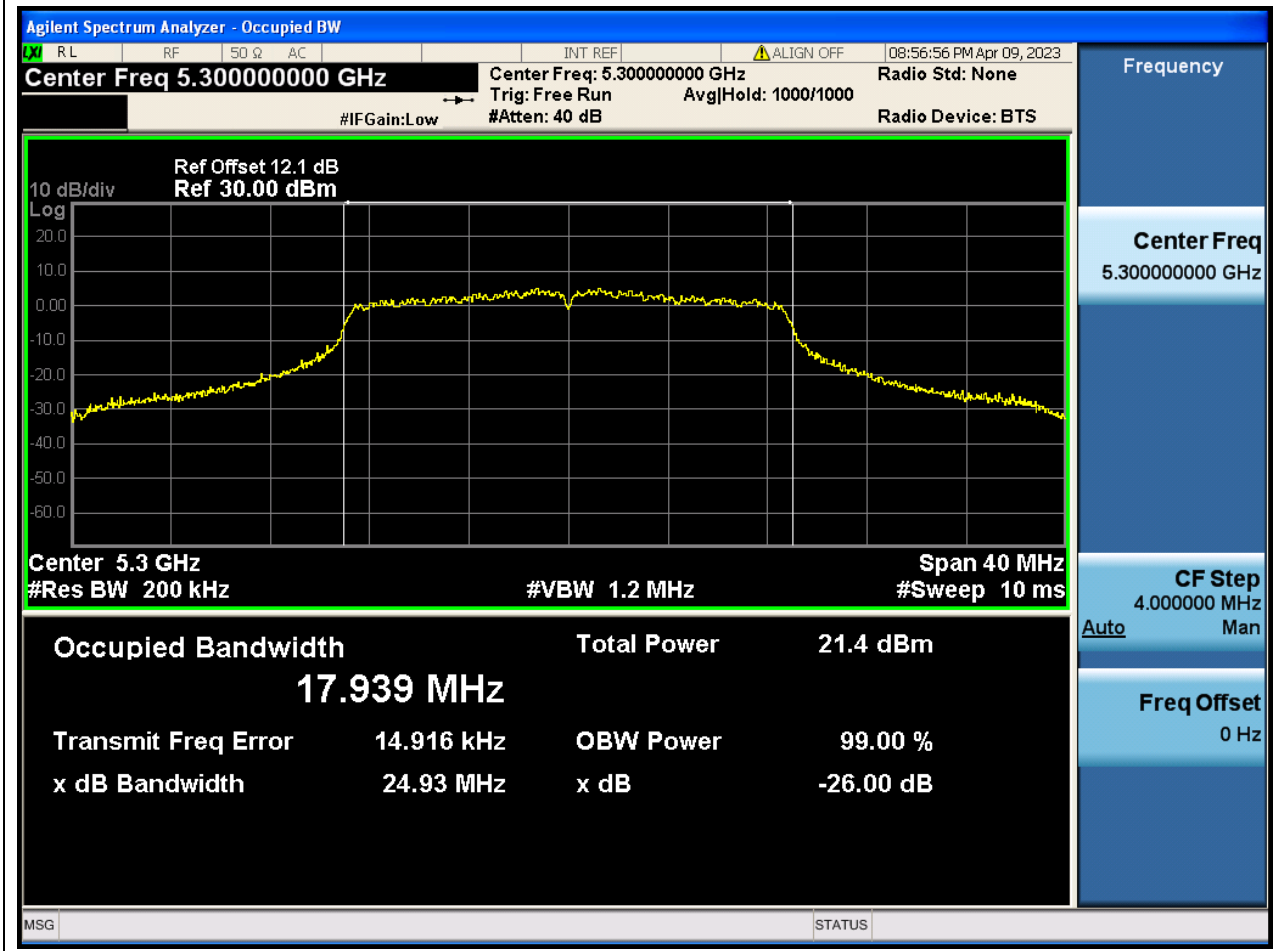

30. 802.11ac_20M_U-NII-2A_M

30.1. A.2.2-99% Bandwidth(NTNV)

Center Frequency (MHz)	OBW Power (%)	RBW (MHz)	Detector	Limit (MHz)	OBW (MHz)	Verdict
5300	99	0.2	Peak	0	17.93878	N/A