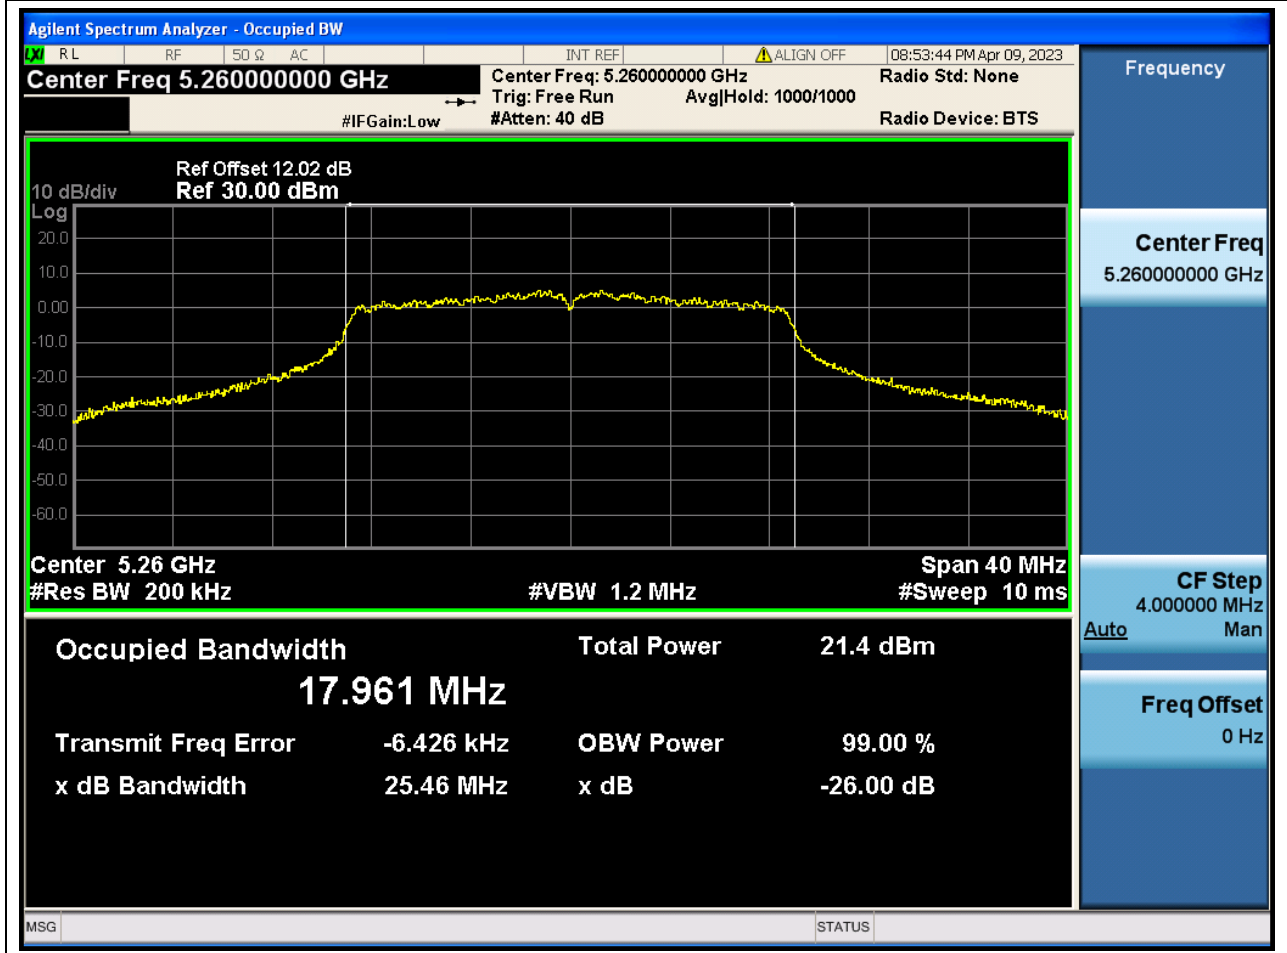

29. 802.11ac_20M_U-NII-2A_L

29.1. A.2.2-99% Bandwidth(NTNV)

Center Frequency (MHz)	OBW Power (%)	RBW (MHz)	Detector	Limit (MHz)	OBW (MHz)	Verdict
5260	99	0.2	Peak	0	17.96095	N/A