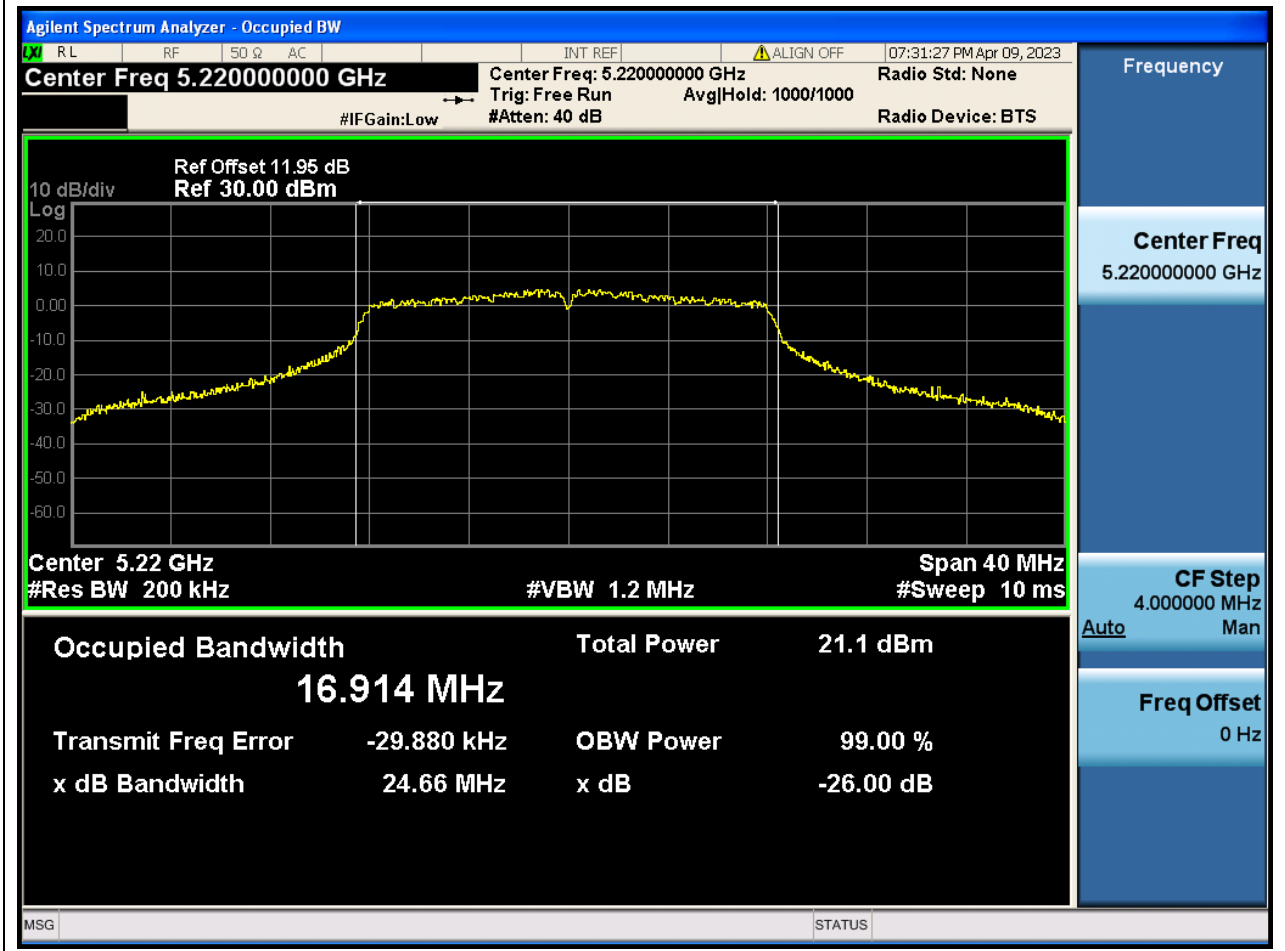

### 2.1. A.2.2-99% Bandwidth(NTNV)

Center Frequency (MHz)	OBW Power (%)	RBW (MHz)	Detector	Limit (MHz)	OBW (MHz)	Verdict
5220	99	0.2	Peak	0	16.914403	N/A