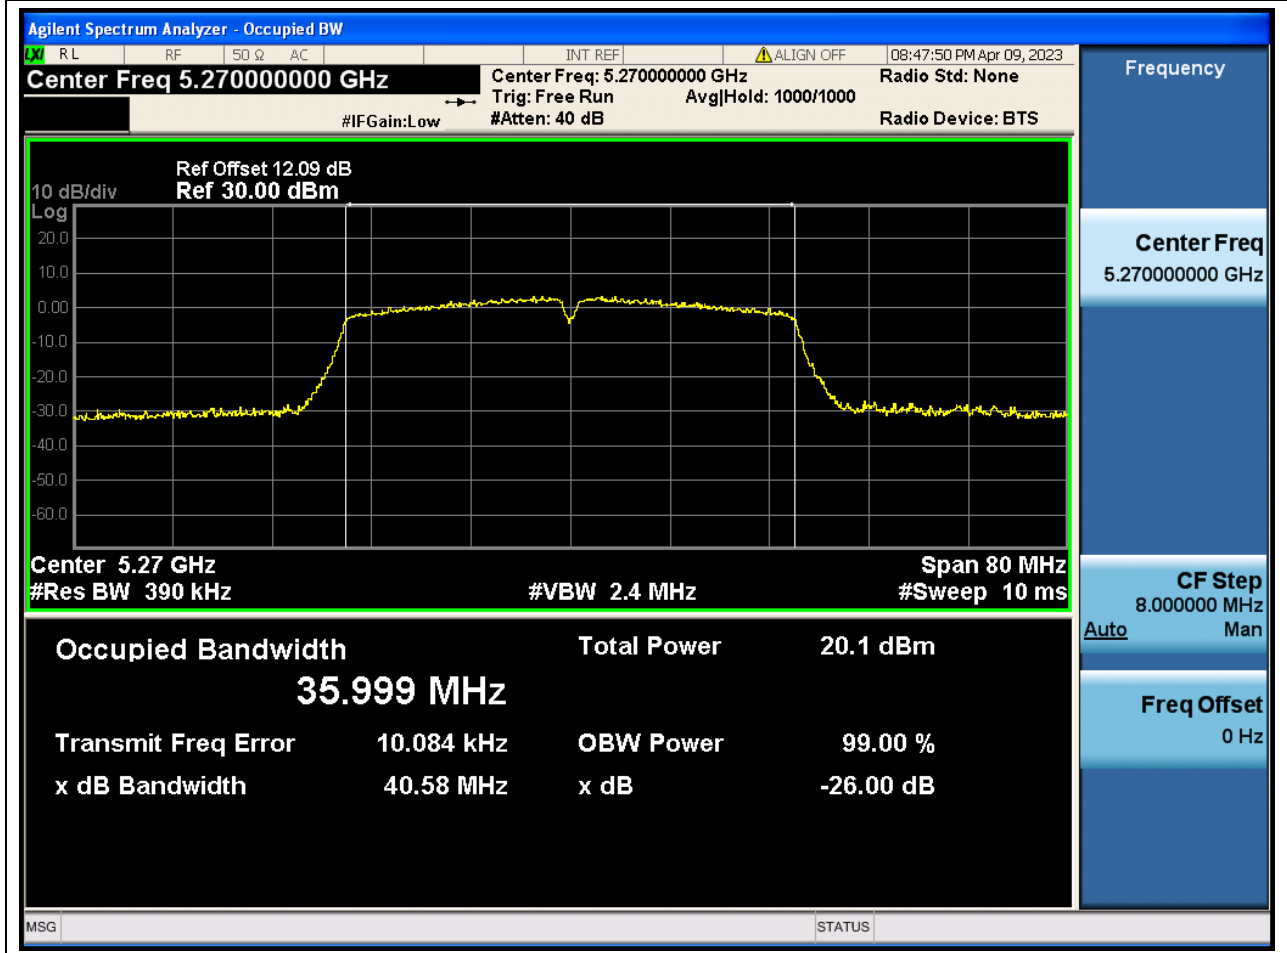

27. 802.11n_40M_U-NII-2A_L

27.1. A.2.2-99% Bandwidth(NTNV)

Center Frequency (MHz)	OBW Power (%)	RBW (MHz)	Detector	Limit (MHz)	OBW (MHz)	Verdict
5270	99	0.39	Peak	0	35.99884	N/A