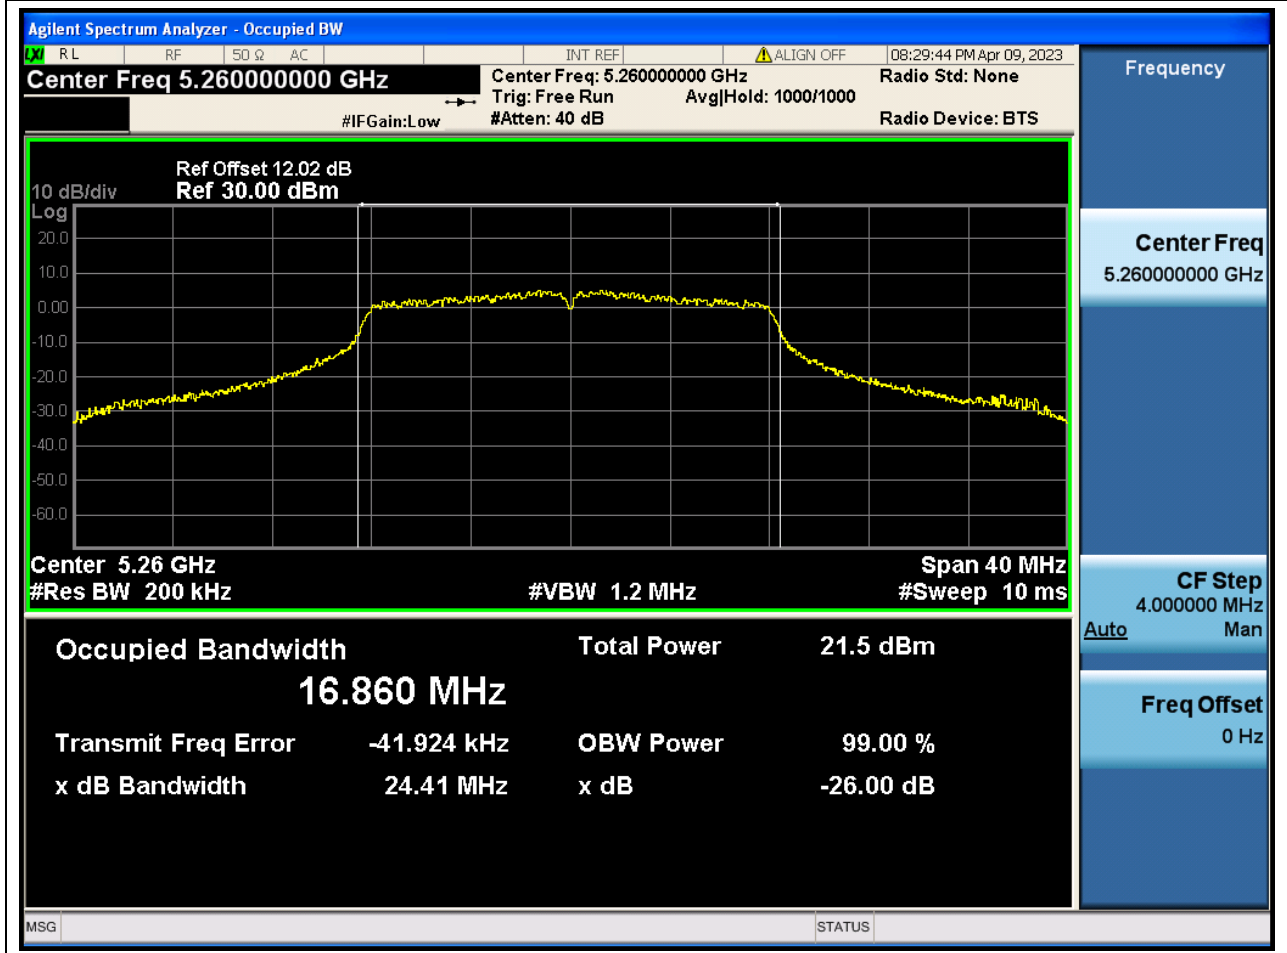

21. 802.11a_20M_U-NII-2A_L

21.1. A.2.2-99% Bandwidth(NTNV)

Center Frequency (MHz)	OBW Power (%)	RBW (MHz)	Detector	Limit (MHz)	OBW (MHz)	Verdict
5260	99	0.2	Peak	0	16.860427	N/A