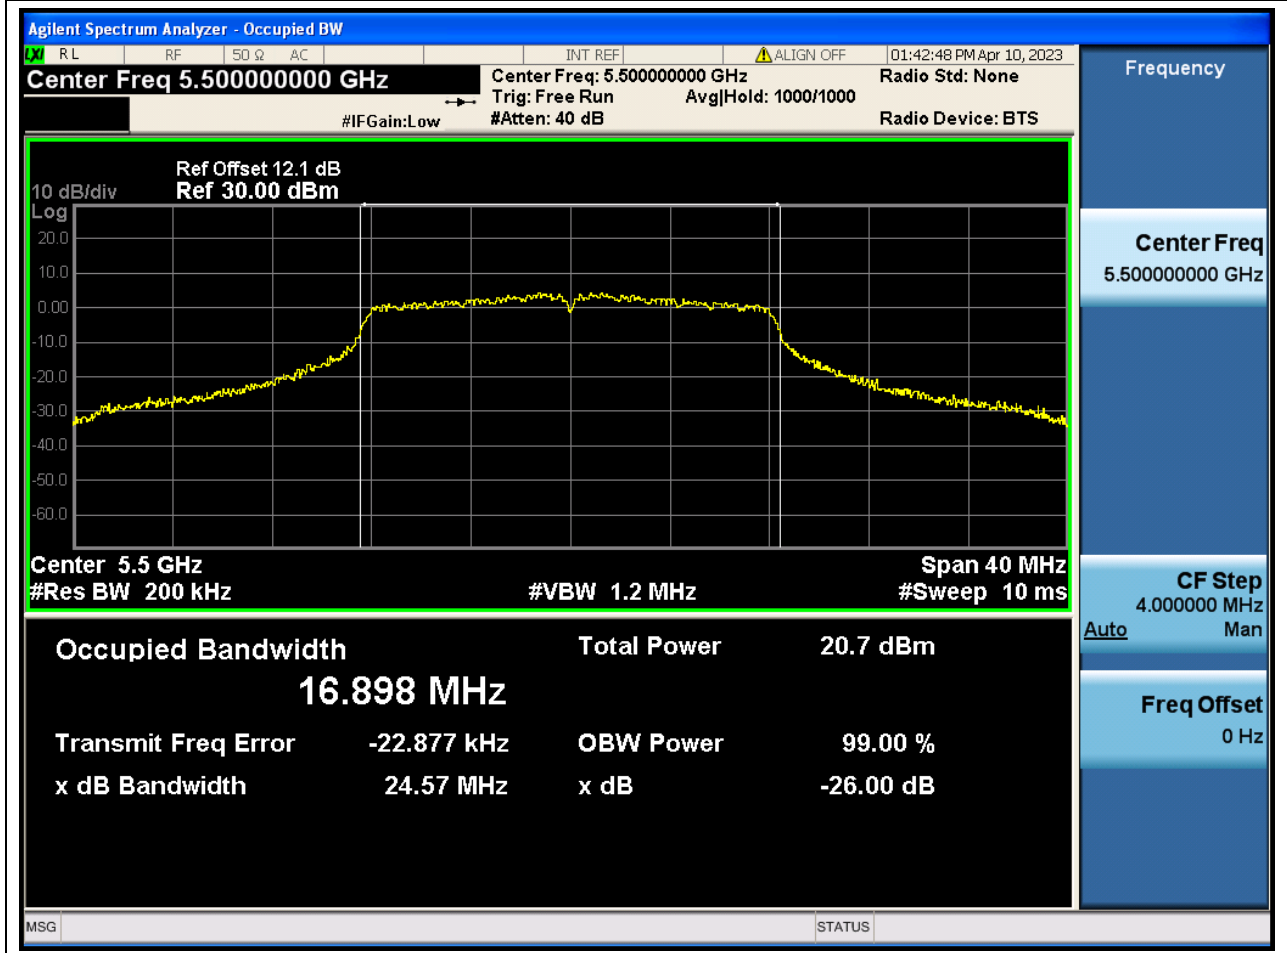

41. 802.11a_20M_U-NII-2C_L

41.1. A.2.2-99% Bandwidth(NTNV)

Center Frequency (MHz)	OBW Power (%)	RBW (MHz)	Detector	Limit (MHz)	OBW (MHz)	Verdict
5500	99	0.2	Peak	0	16.897686	N/A