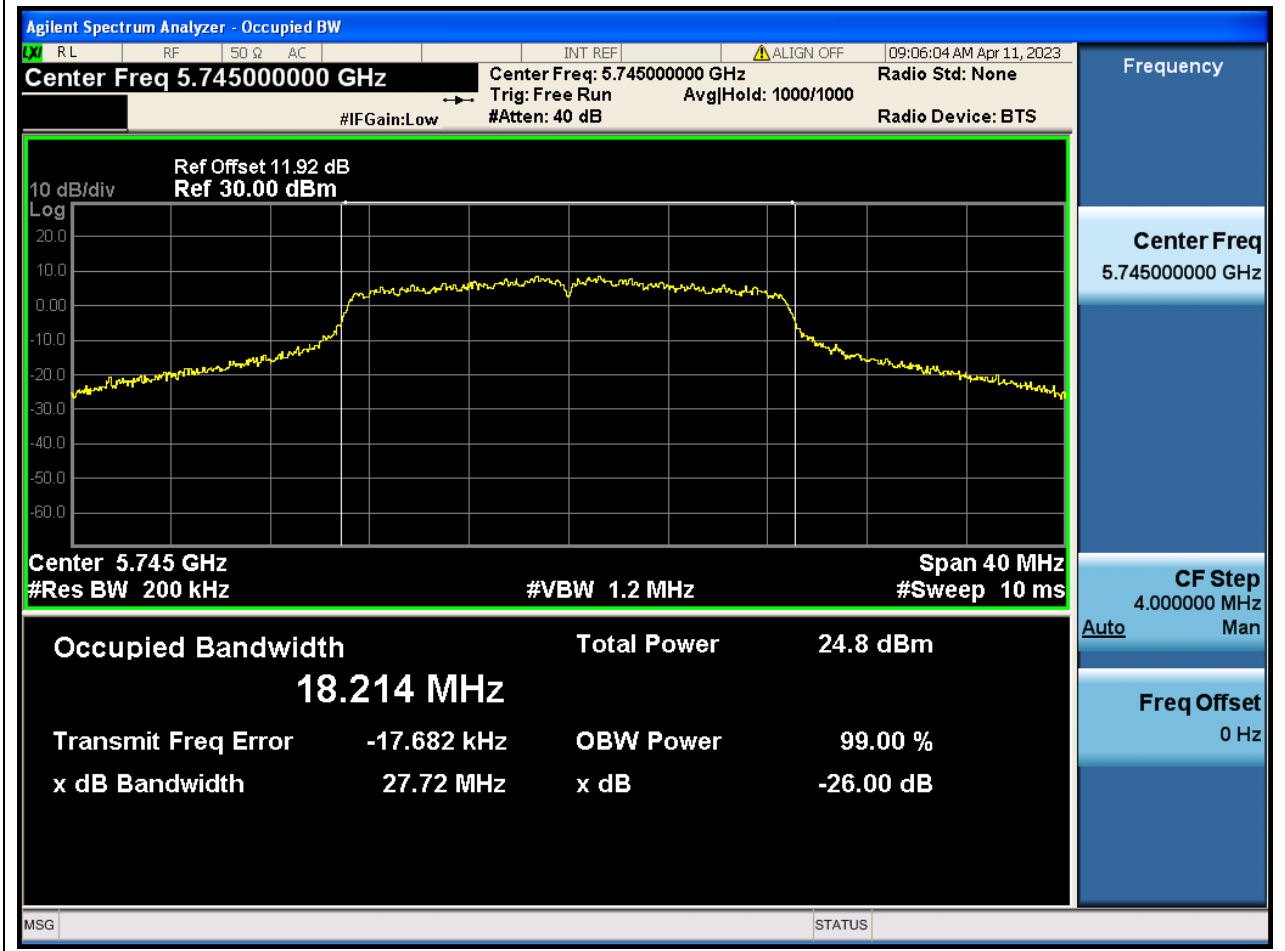

74. 802.11ac_20M_U-NII-3_L

74.1. A.2.2-99% Bandwidth(NTNV)

Center Frequency (MHz)	OBW Power (%)	RBW (MHz)	Detector	Limit (MHz)	OBW (MHz)	Verdict
5745	99	0.2	Peak	0	18.213877	N/A