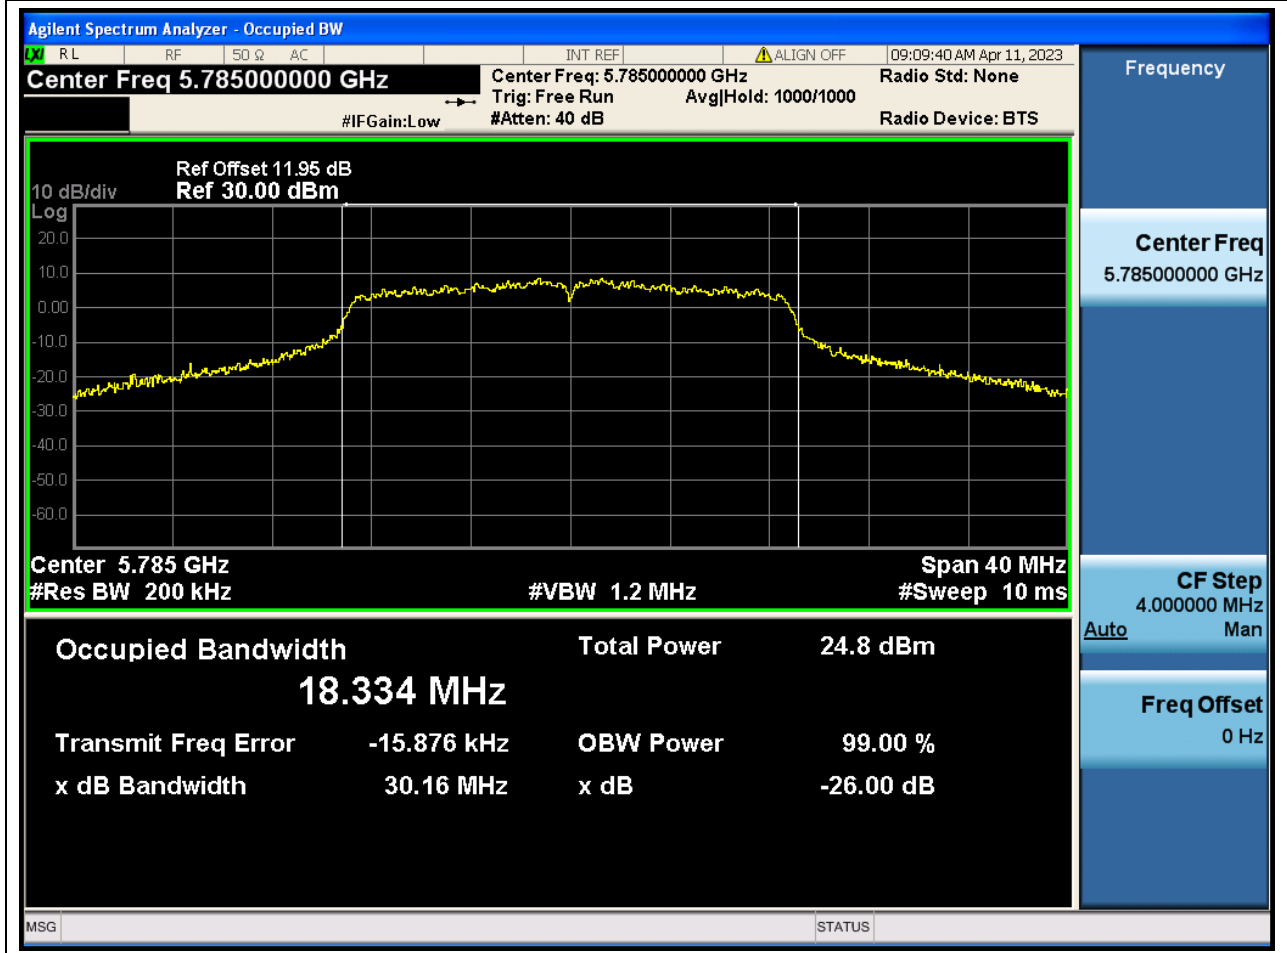

75. 802.11ac_20M_U-NII-3_M

75.1. A.2.2-99% Bandwidth(NTNV)

Center Frequency (MHz)	OBW Power (%)	RBW (MHz)	Detector	Limit (MHz)	OBW (MHz)	Verdict
5785	99	0.2	Peak	0	18.334436	N/A