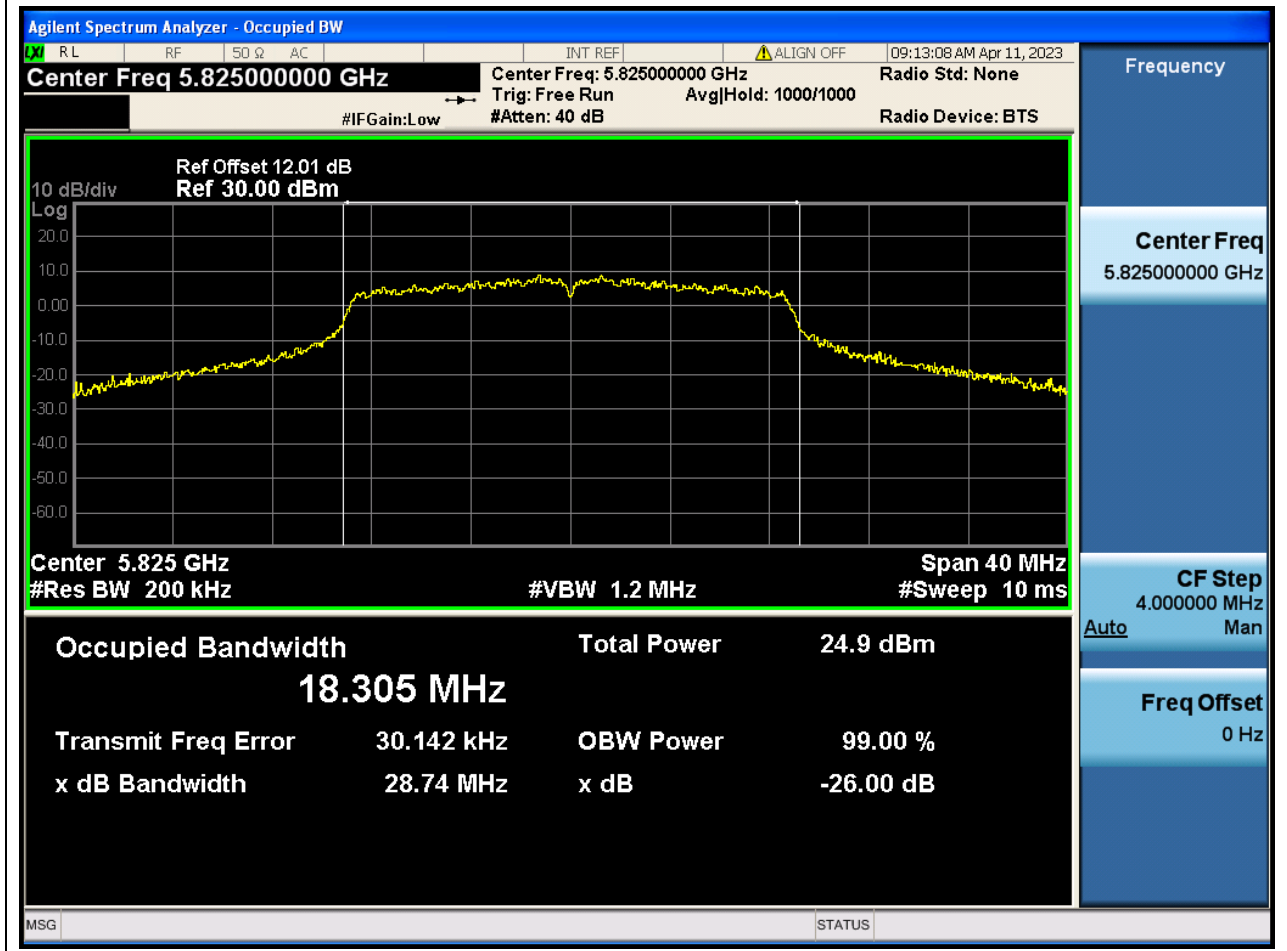

76. 802.11ac_20M_U-NII-3_H

76.1. A.2.2-99% Bandwidth(NTNV)

Center Frequency (MHz)	OBW Power (%)	RBW (MHz)	Detector	Limit (MHz)	OBW (MHz)	Verdict
5825	99	0.2	Peak	0	18.304767	N/A