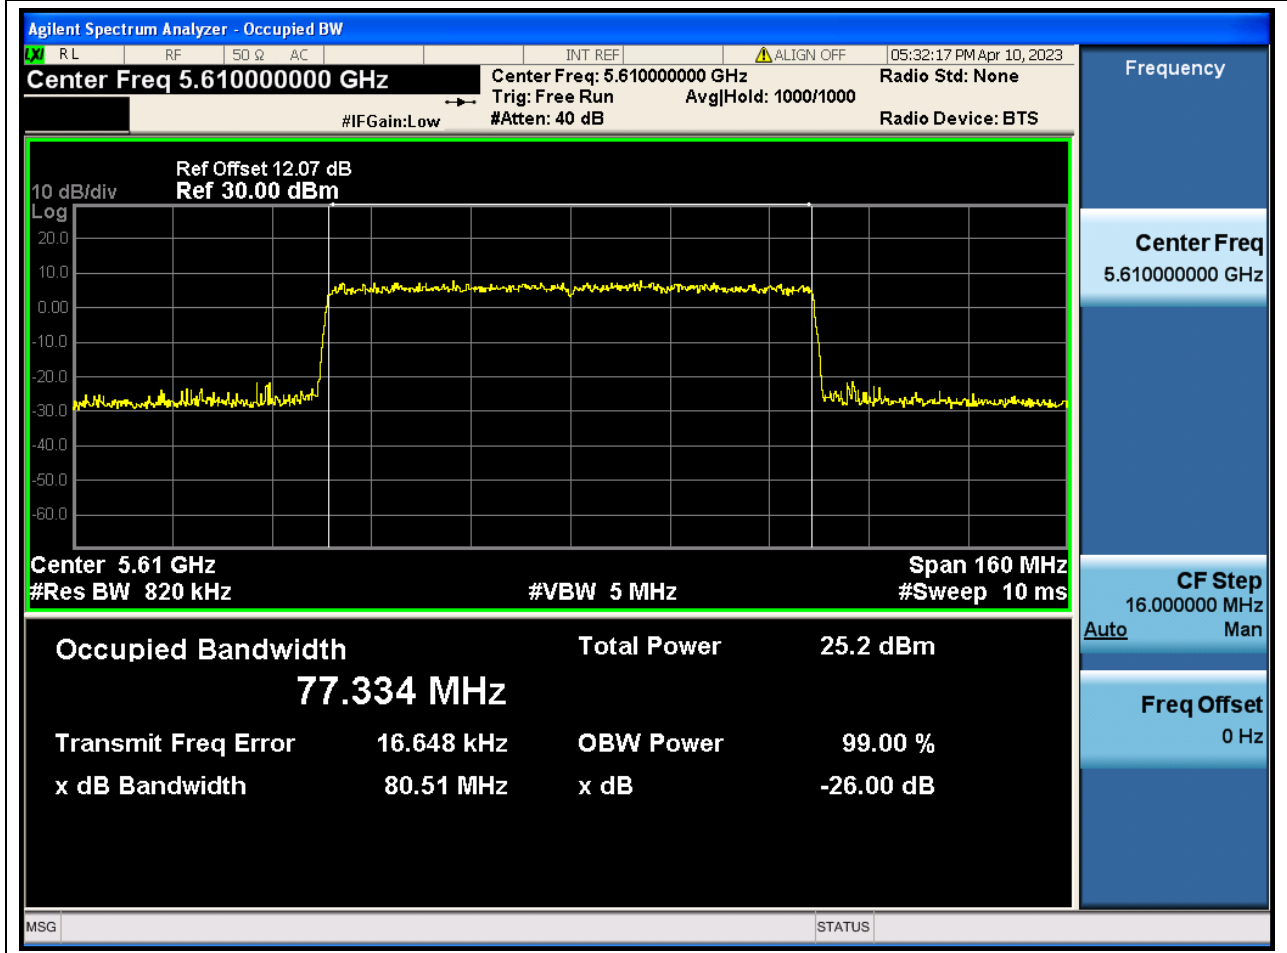

65. 802.11ax_80M_U-NII-2C_M

65.1. A.2.2-99% Bandwidth(NTNV)

Center Frequency (MHz)	OBW Power (%)	RBW (MHz)	Detector	Limit (MHz)	OBW (MHz)	Verdict
5610	99	0.82	Peak	0	77.33416	N/A