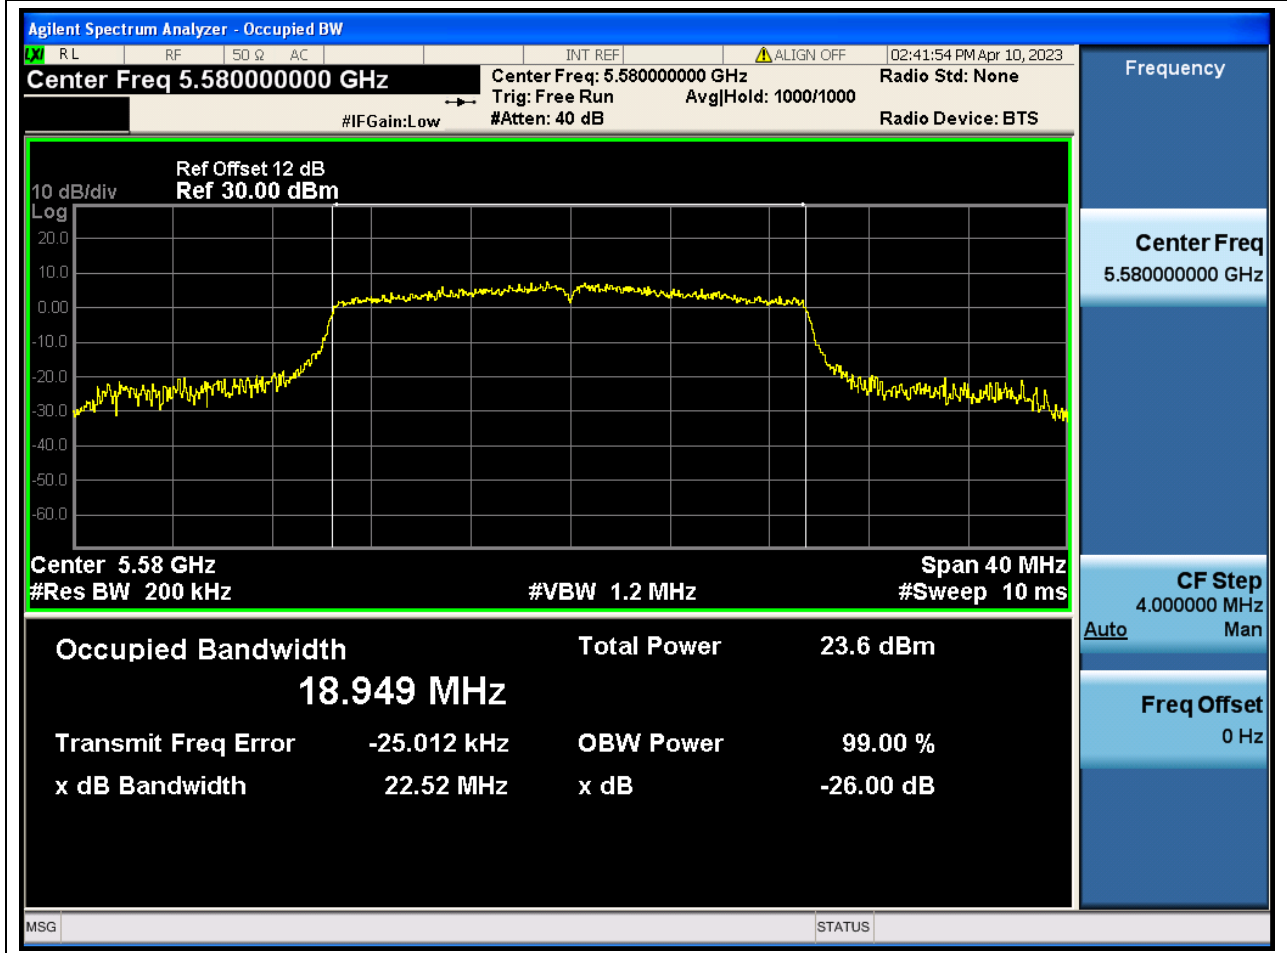

59. 802.11ax_20M_U-NII-2C_M

59.1. A.2.2-99% Bandwidth(NTNV)

Center Frequency (MHz)	OBW Power (%)	RBW (MHz)	Detector	Limit (MHz)	OBW (MHz)	Verdict
5580	99	0.2	Peak	0	18.948808	N/A