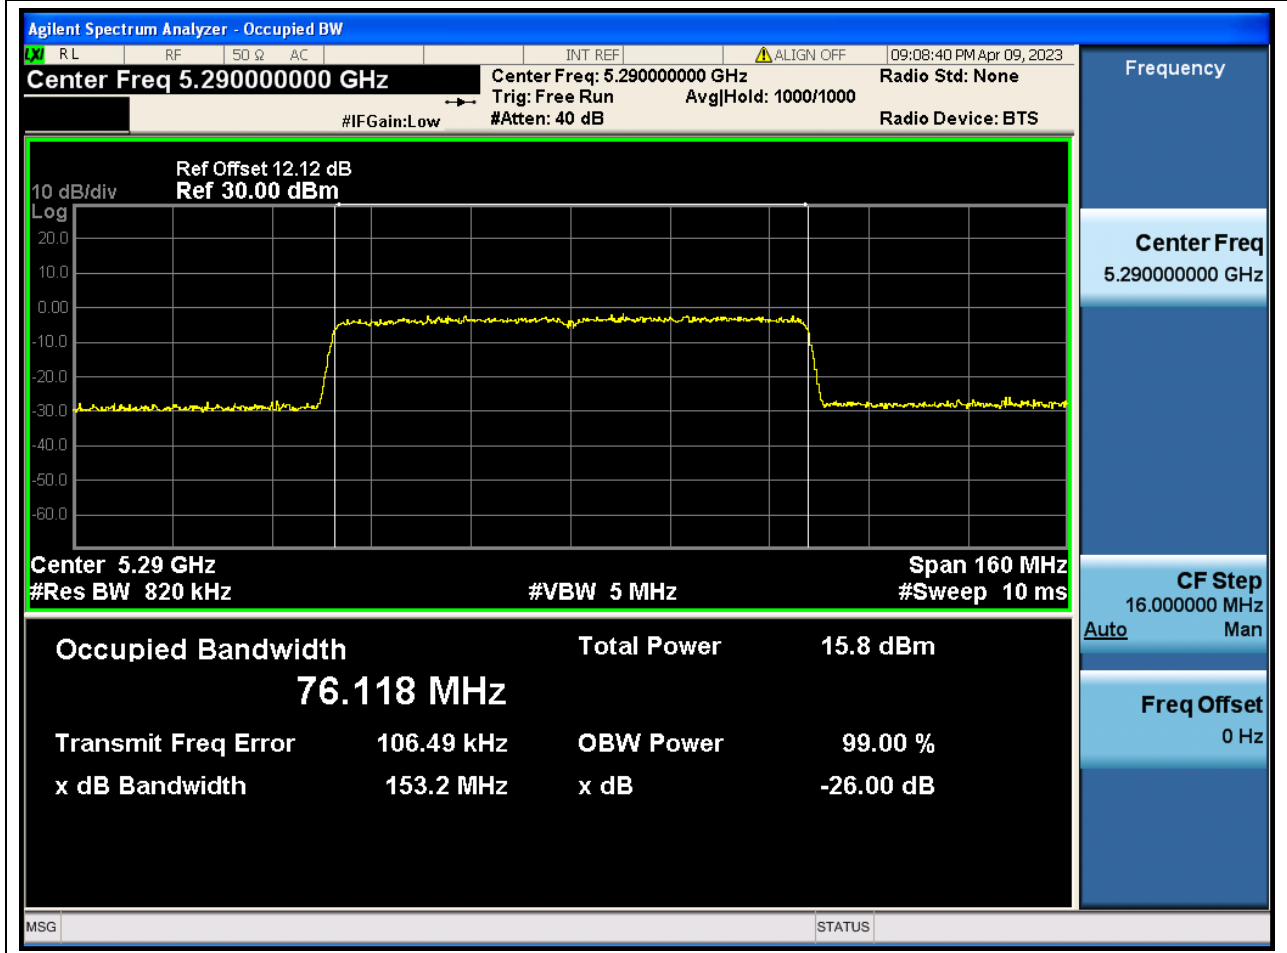

34. 802.11ac_80M_U-NII-2A_M

34.1. A.2.2-99% Bandwidth(NTNV)

Center Frequency (MHz)	OBW Power (%)	RBW (MHz)	Detector	Limit (MHz)	OBW (MHz)	Verdict
5290	99	0.82	Peak	0	76.117612	N/A