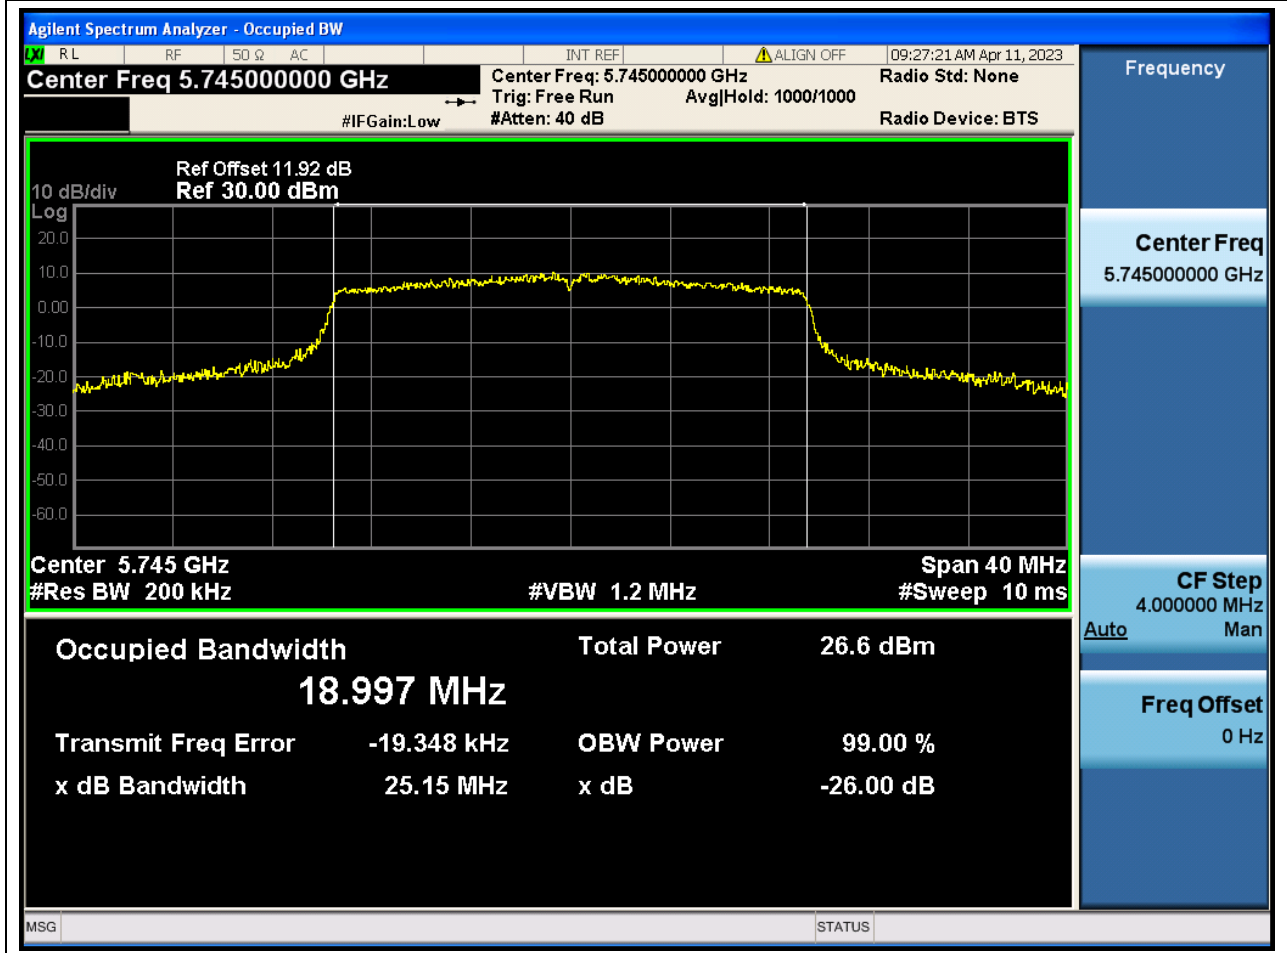

80. 802.11ax_20M_U-NII-3_L

80.1. A.2.2-99% Bandwidth(NTNV)

Center Frequency (MHz)	OBW Power (%)	RBW (MHz)	Detector	Limit (MHz)	OBW (MHz)	Verdict
5745	99	0.2	Peak	0	18.997138	N/A