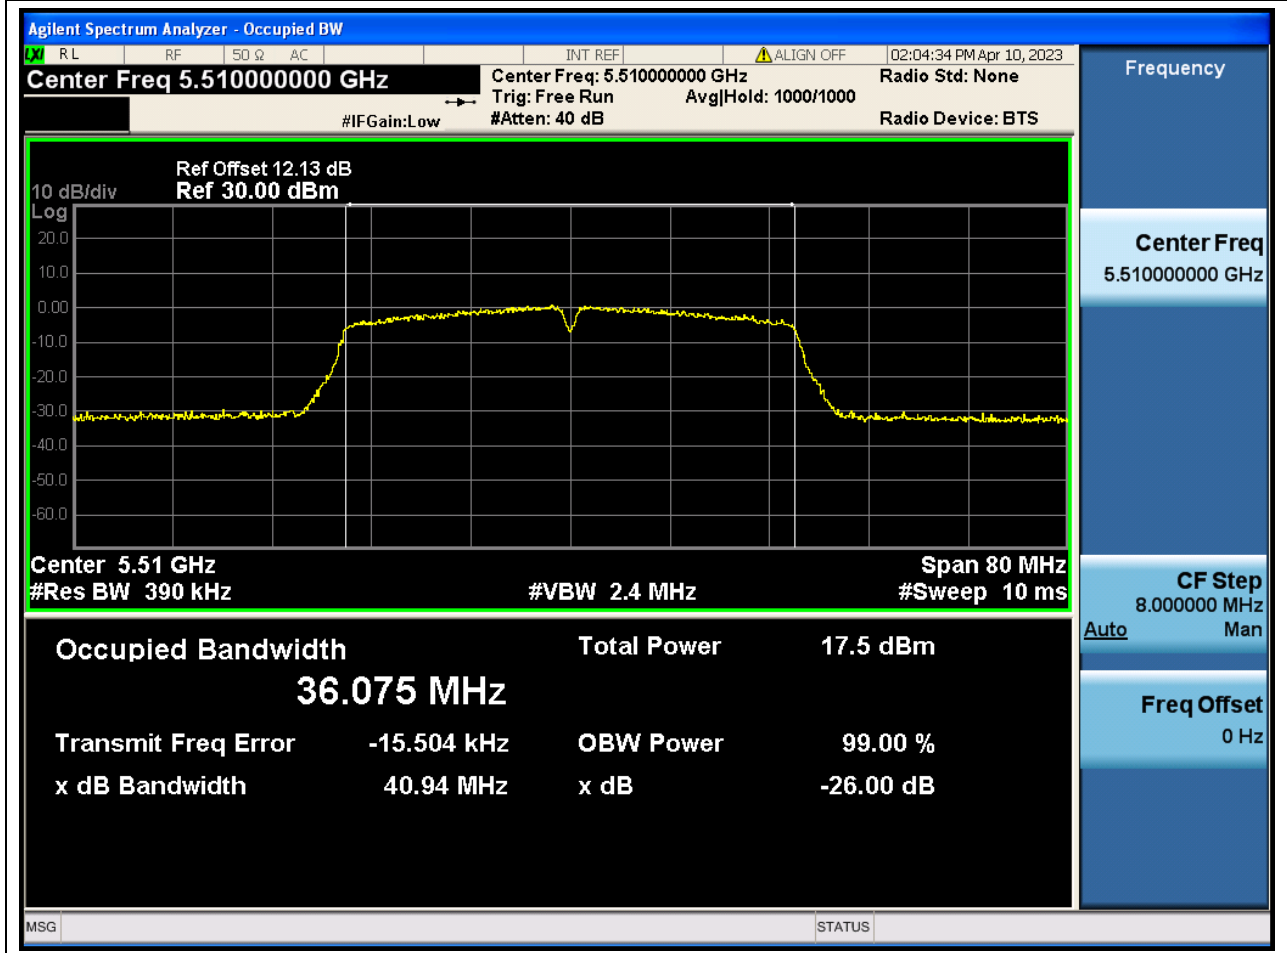

47. 802.11n_40M_U-NII-2C_L

47.1. A.2.2-99% Bandwidth(NTNV)

Center Frequency (MHz)	OBW Power (%)	RBW (MHz)	Detector	Limit (MHz)	OBW (MHz)	Verdict
5510	99	0.39	Peak	0	36.075013	N/A