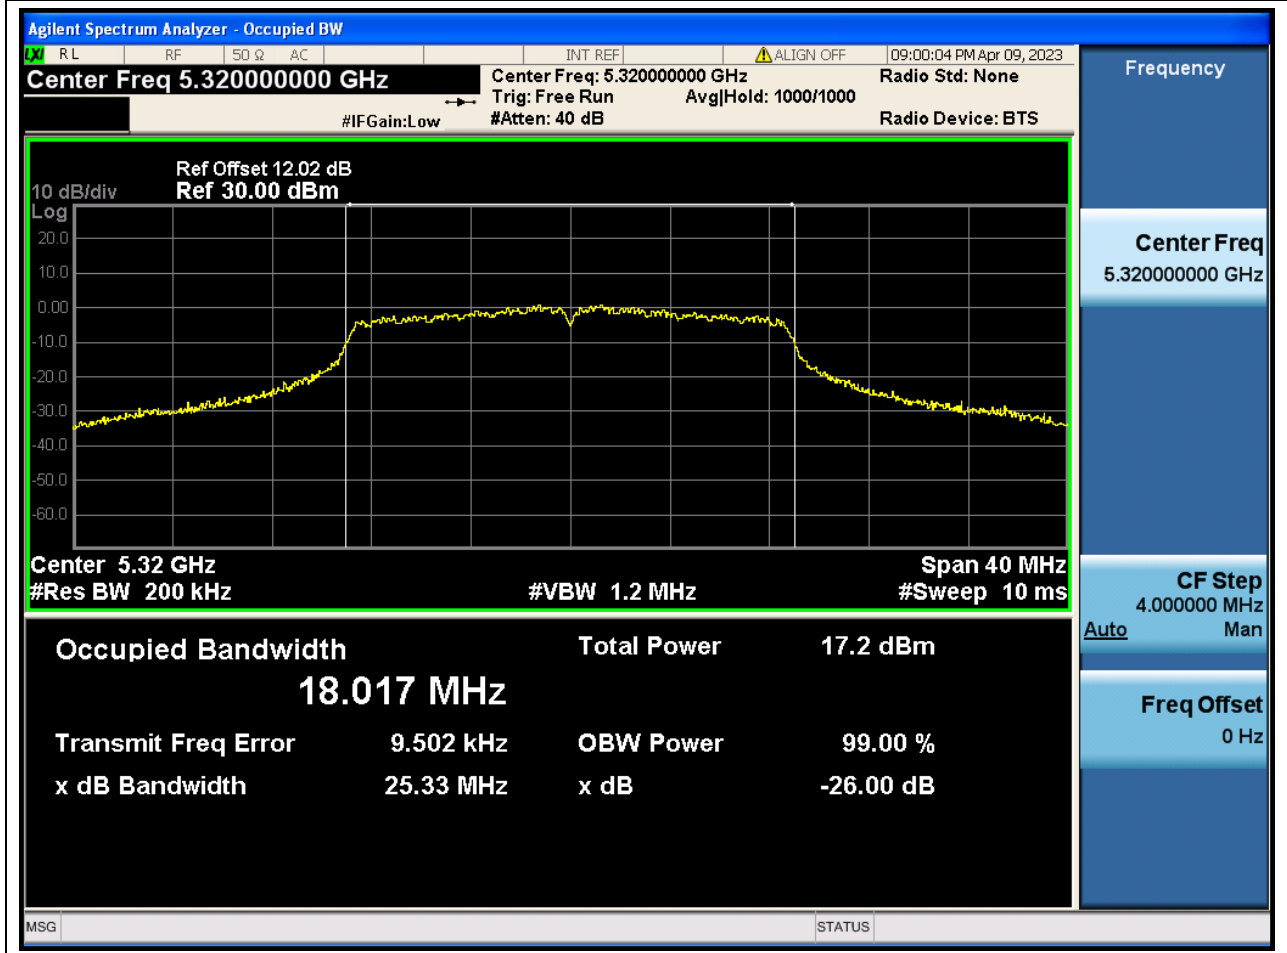

31. 802.11ac_20M_U-NII-2A_H

31.1. A.2.2-99% Bandwidth(NTNV)

Center Frequency (MHz)	OBW Power (%)	RBW (MHz)	Detector	Limit (MHz)	OBW (MHz)	Verdict
5320	99	0.2	Peak	0	18.017061	N/A