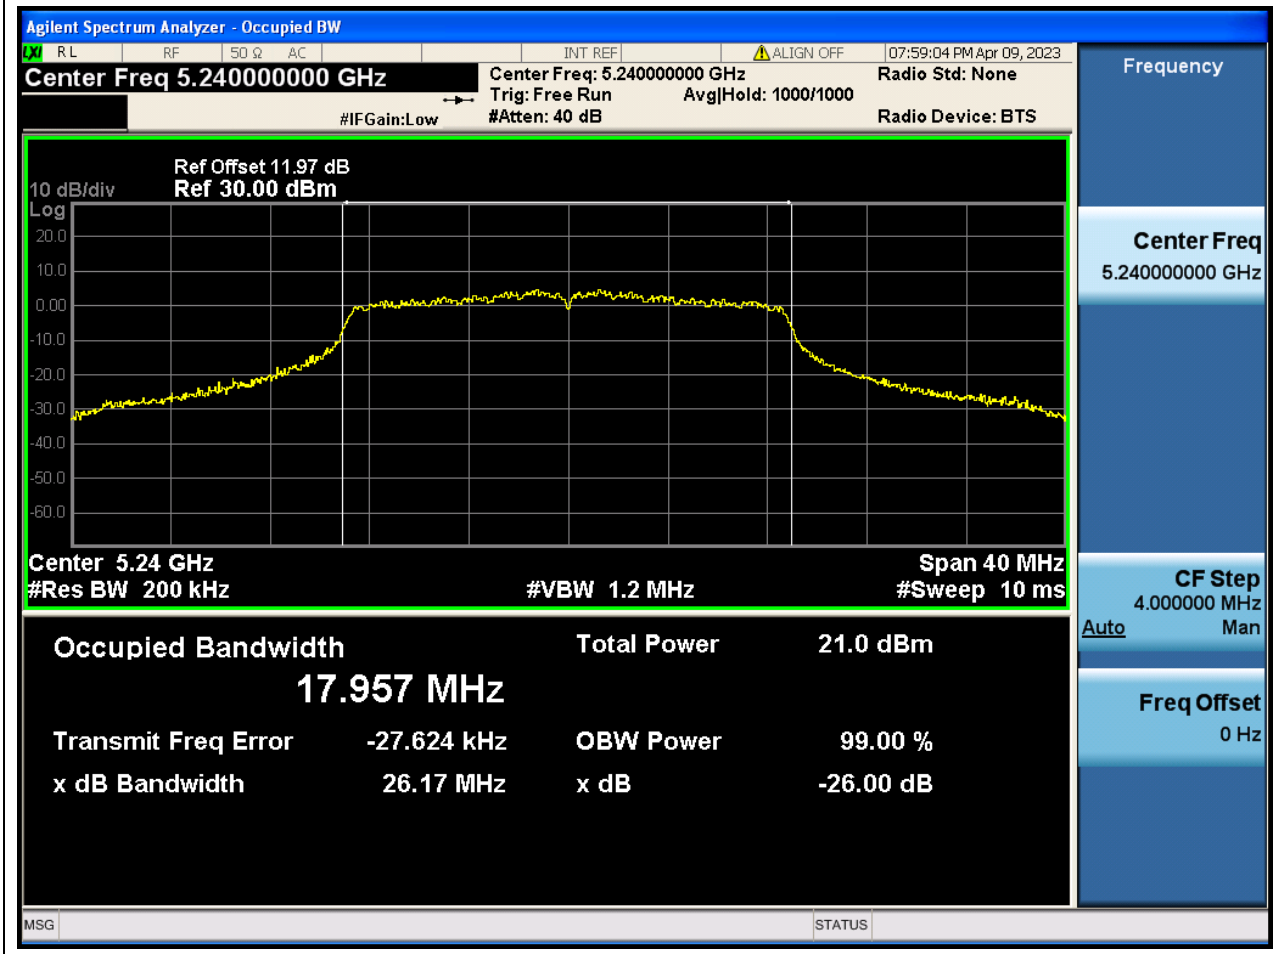

11. 802.11ac_20M_U-NII-1_H

11.1. A.2.2-99% Bandwidth(NTNV)

Center Frequency (MHz)	OBW Power (%)	RBW (MHz)	Detector	Limit (MHz)	OBW (MHz)	Verdict
5240	99	0.2	Peak	0	17.957353	N/A