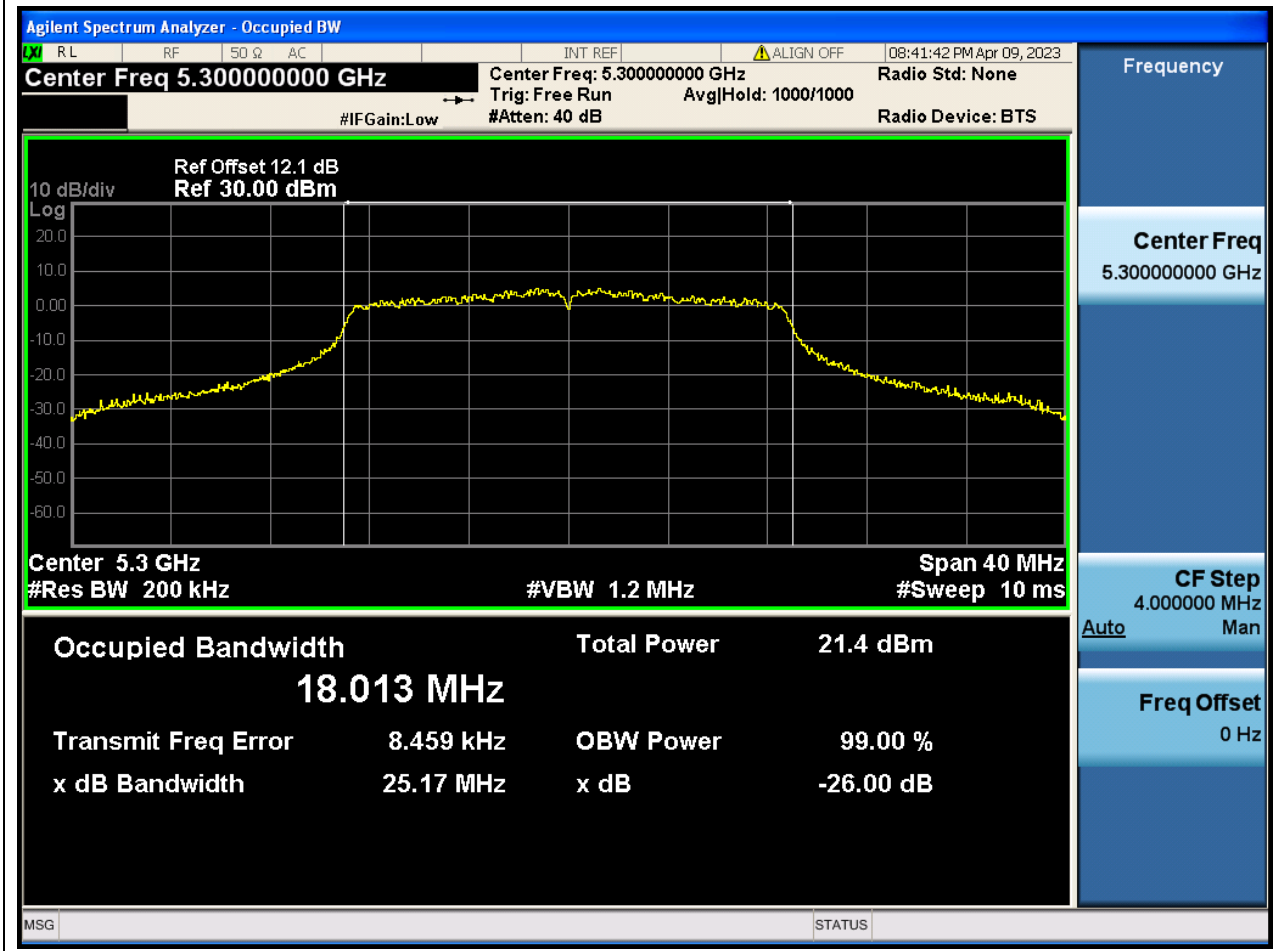

25. 802.11n_20M_U-NII-2A_M

25.1. A.2.2-99% Bandwidth(NTNV)

Center Frequency (MHz)	OBW Power (%)	RBW (MHz)	Detector	Limit (MHz)	OBW (MHz)	Verdict
5300	99	0.2	Peak	0	18.013165	N/A