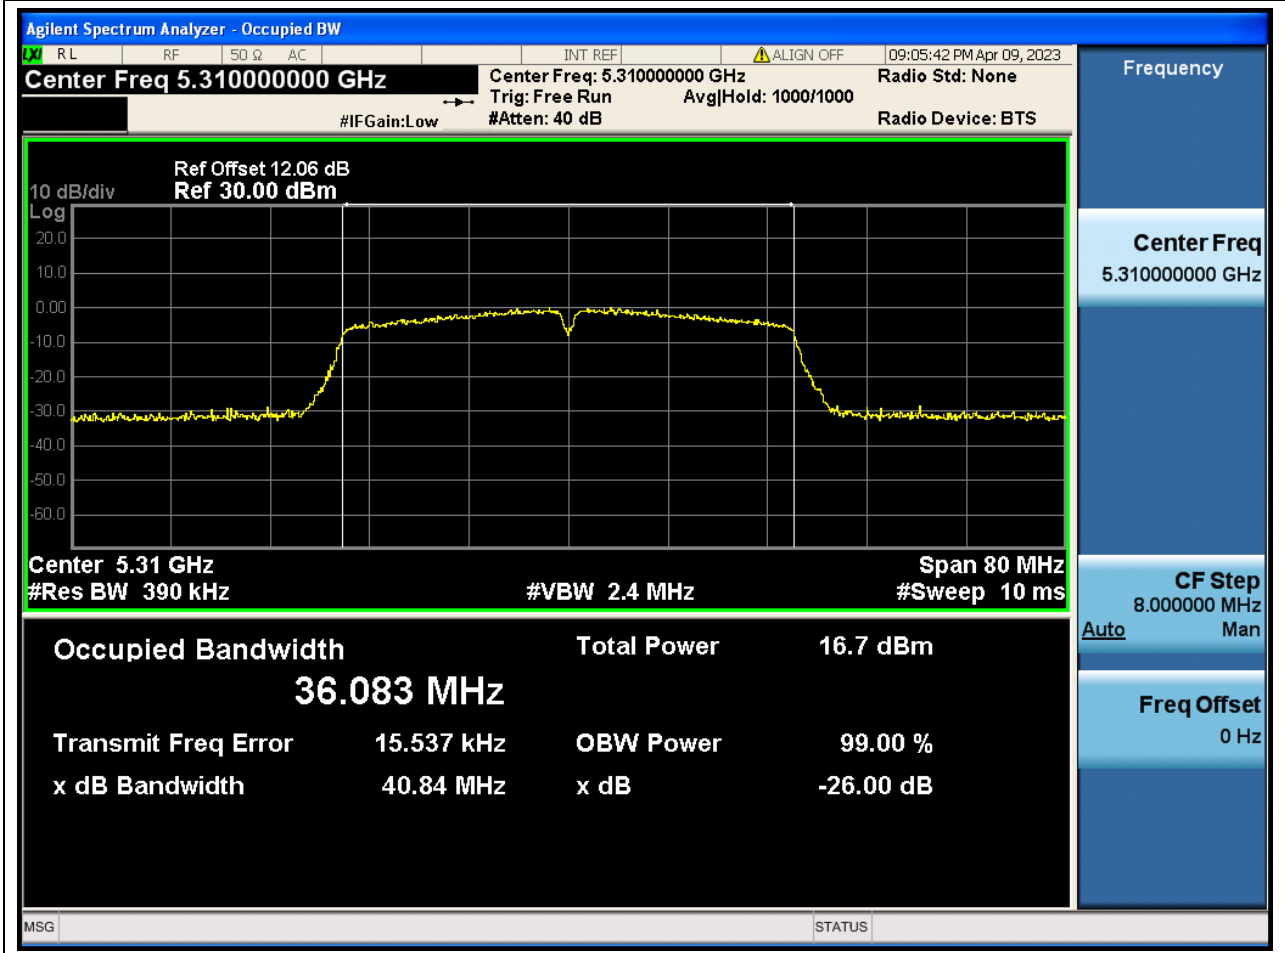

33. 802.11ac_40M_U-NII-2A_H

33.1. A.2.2-99% Bandwidth(NTNV)

Center Frequency (MHz)	OBW Power (%)	RBW (MHz)	Detector	Limit (MHz)	OBW (MHz)	Verdict
5310	99	0.39	Peak	0	36.083024	N/A