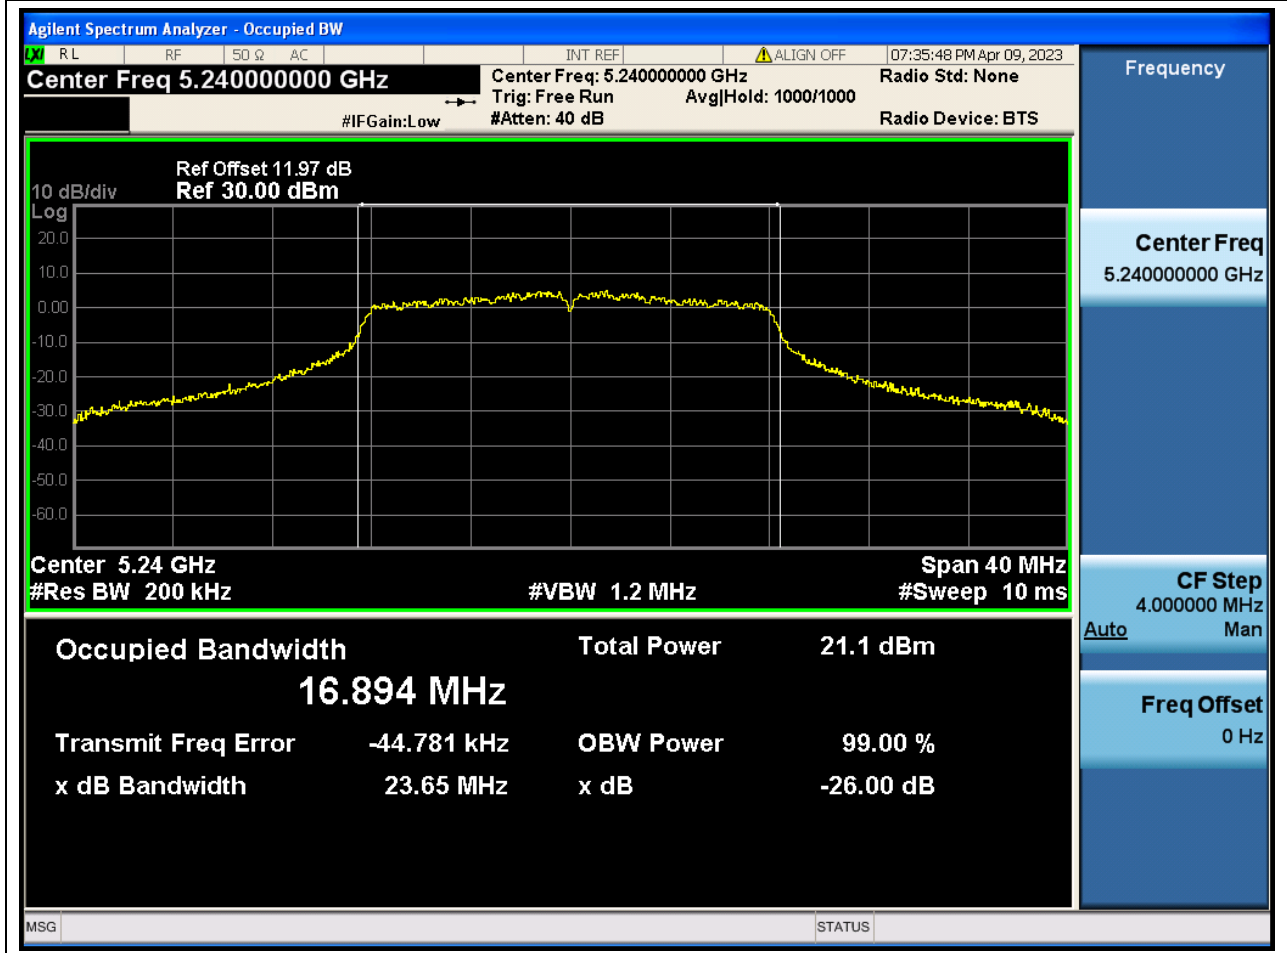

3. 802.11a_20M_U-NII-1_H

3.1. A.2.2-99% Bandwidth(NTNV)

Center Frequency (MHz)	OBW Power (%)	RBW (MHz)	Detector	Limit (MHz)	OBW (MHz)	Verdict
5240	99	0.2	Peak	0	16.894194	N/A