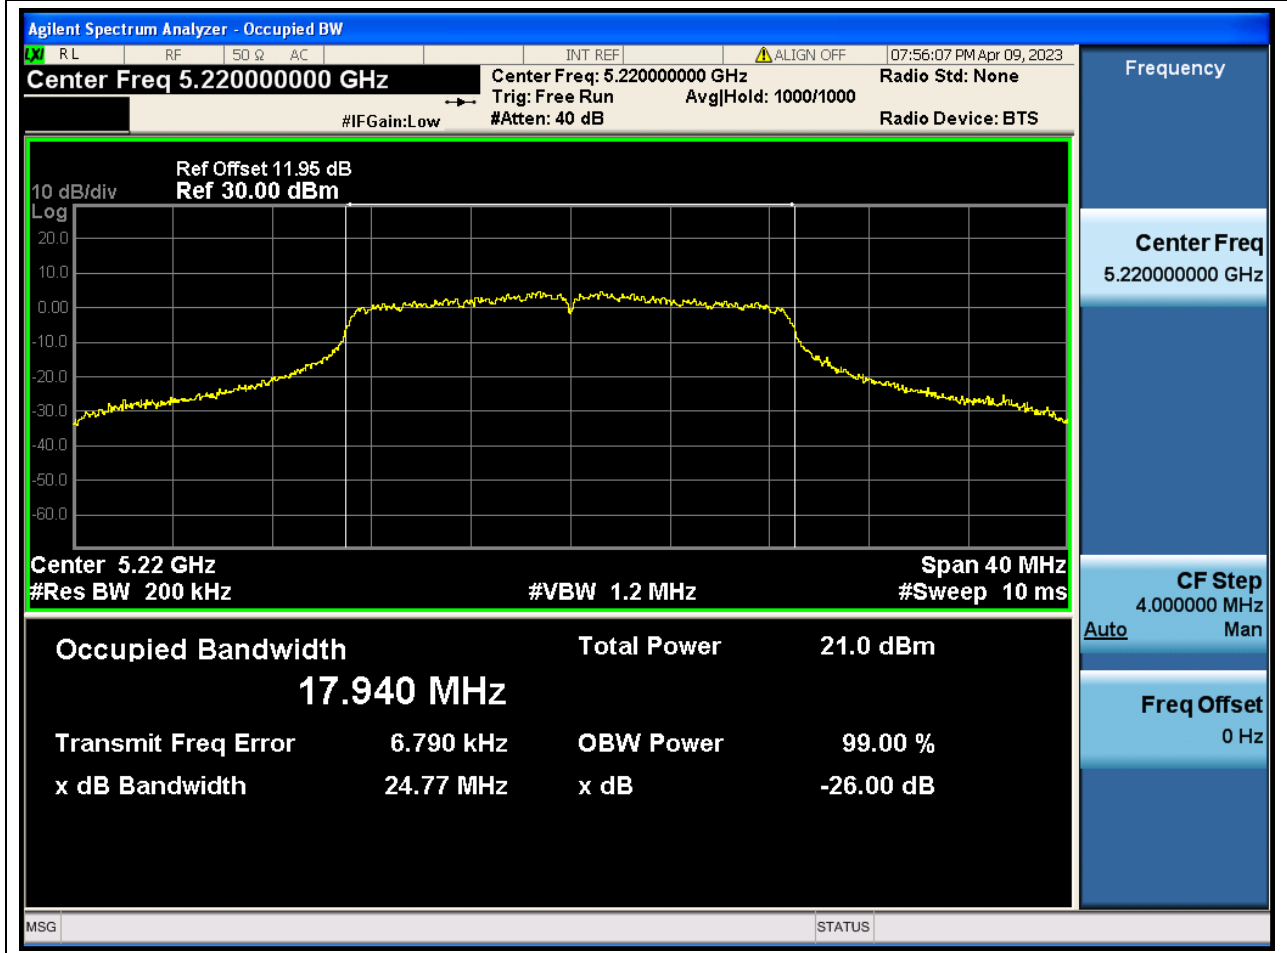

10. 802.11ac_20M_U-NII-1_M

10.1. A.2.2-99% Bandwidth(NTNV)

Center Frequency (MHz)	OBW Power (%)	RBW (MHz)	Detector	Limit (MHz)	OBW (MHz)	Verdict
5220	99	0.2	Peak	0	17.93994	N/A