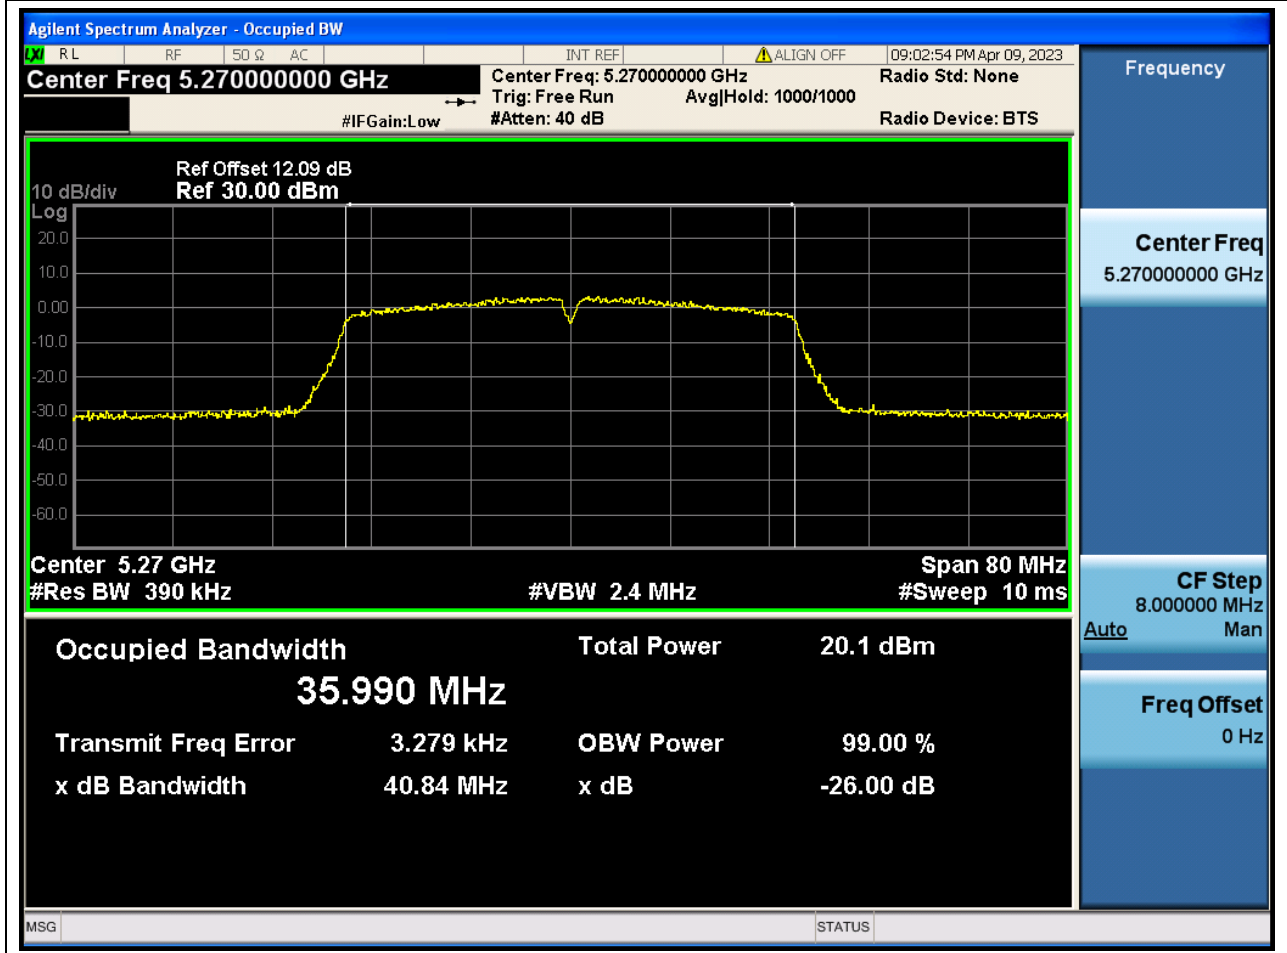

32. 802.11ac_40M_U-NII-2A_L

32.1. A.2.2-99% Bandwidth(NTNV)

Center Frequency (MHz)	OBW Power (%)	RBW (MHz)	Detector	Limit (MHz)	OBW (MHz)	Verdict
5270	99	0.39	Peak	0	35.989705	N/A