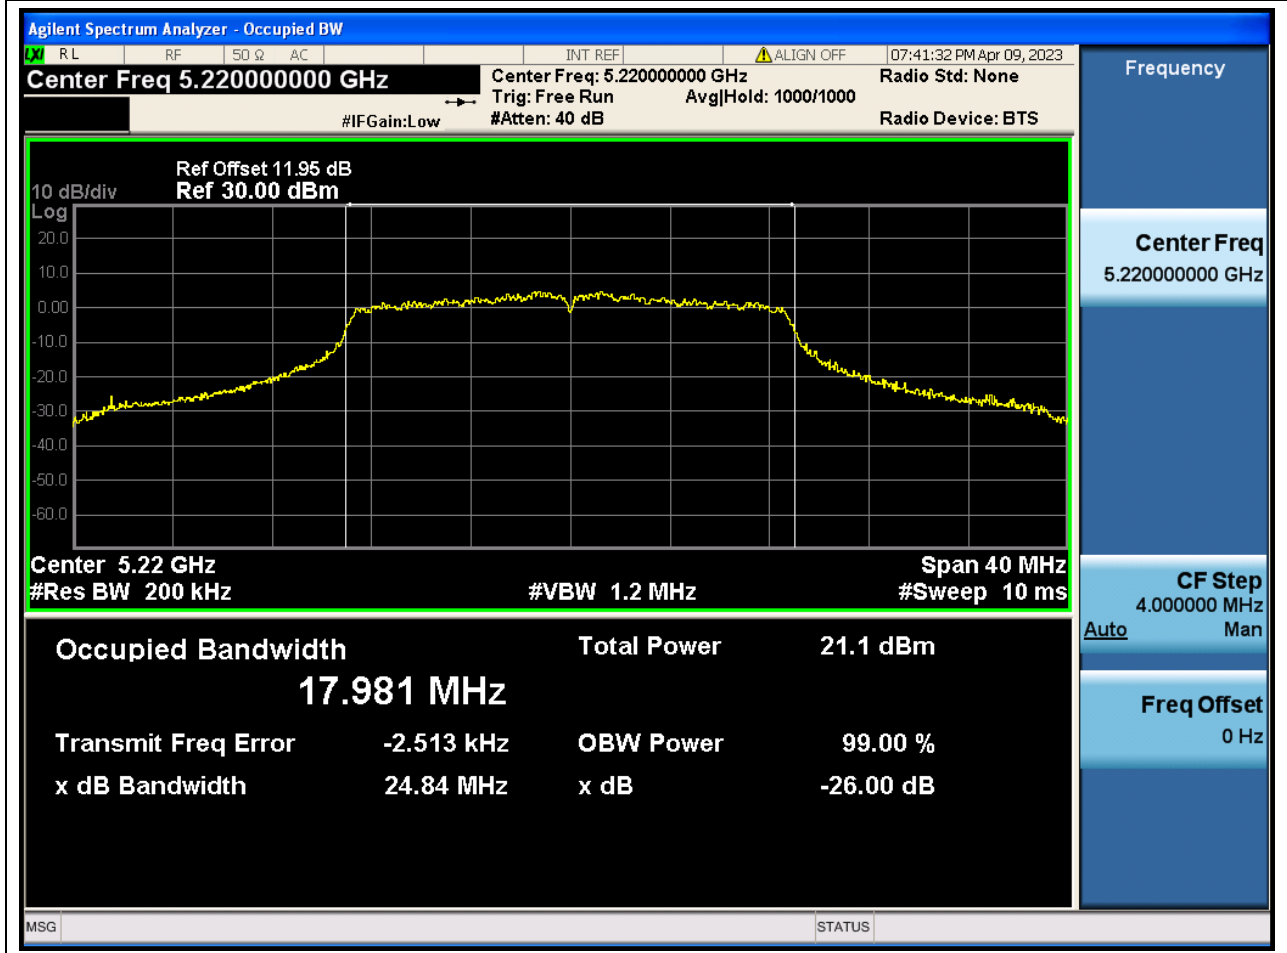

5. 802.11n_20M_U-NII-1_M

5.1. A.2.2-99% Bandwidth(NTNV)

Center Frequency (MHz)	OBW Power (%)	RBW (MHz)	Detector	Limit (MHz)	OBW (MHz)	Verdict
5220	99	0.2	Peak	0	17.981262	N/A