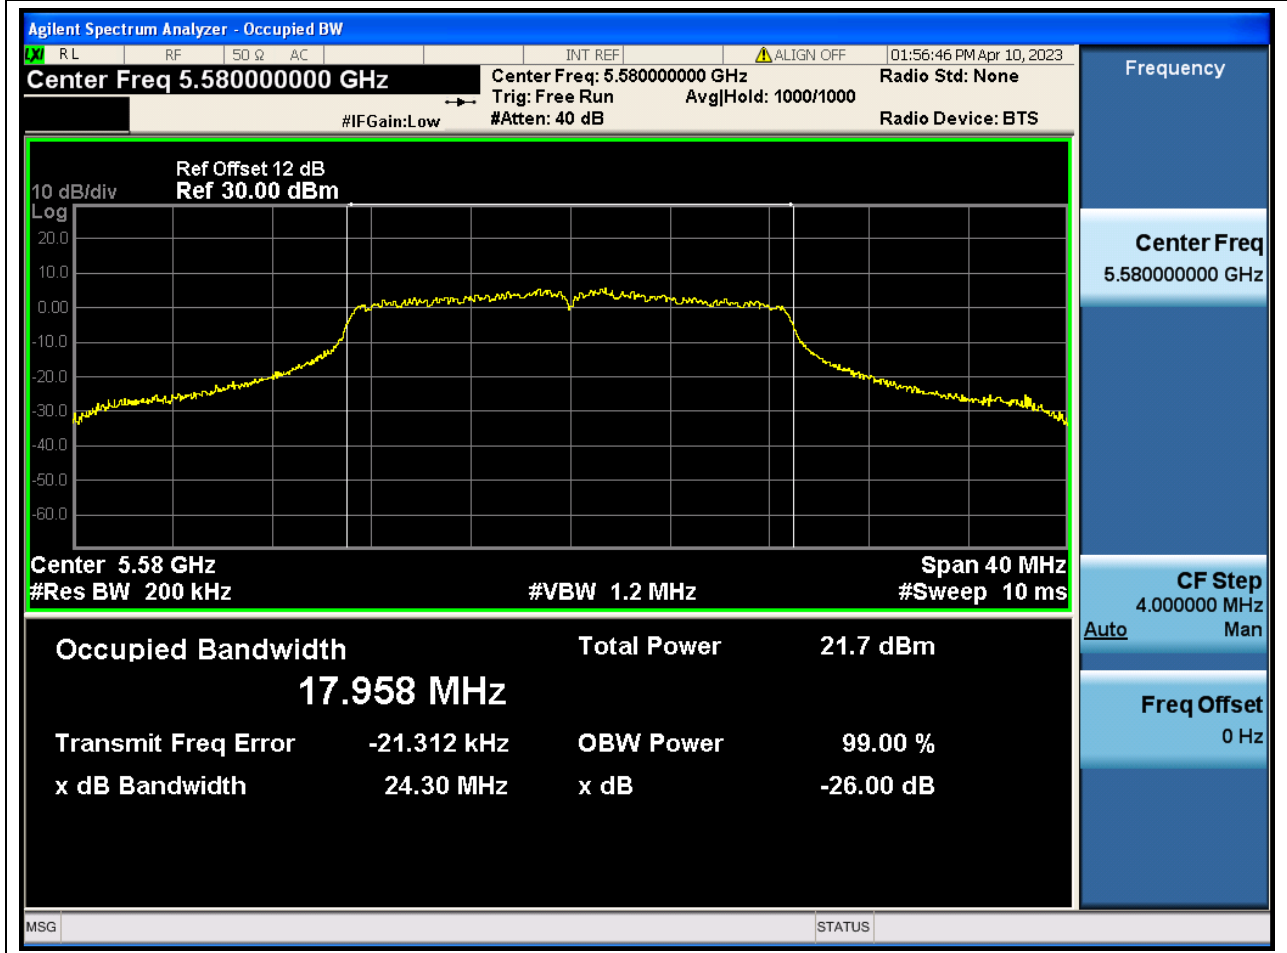

45. 802.11n_20M_U-NII-2C_M

45.1. A.2.2-99% Bandwidth(NTNV)

Center Frequency (MHz)	OBW Power (%)	RBW (MHz)	Detector	Limit (MHz)	OBW (MHz)	Verdict
5580	99	0.2	Peak	0	17.957593	N/A