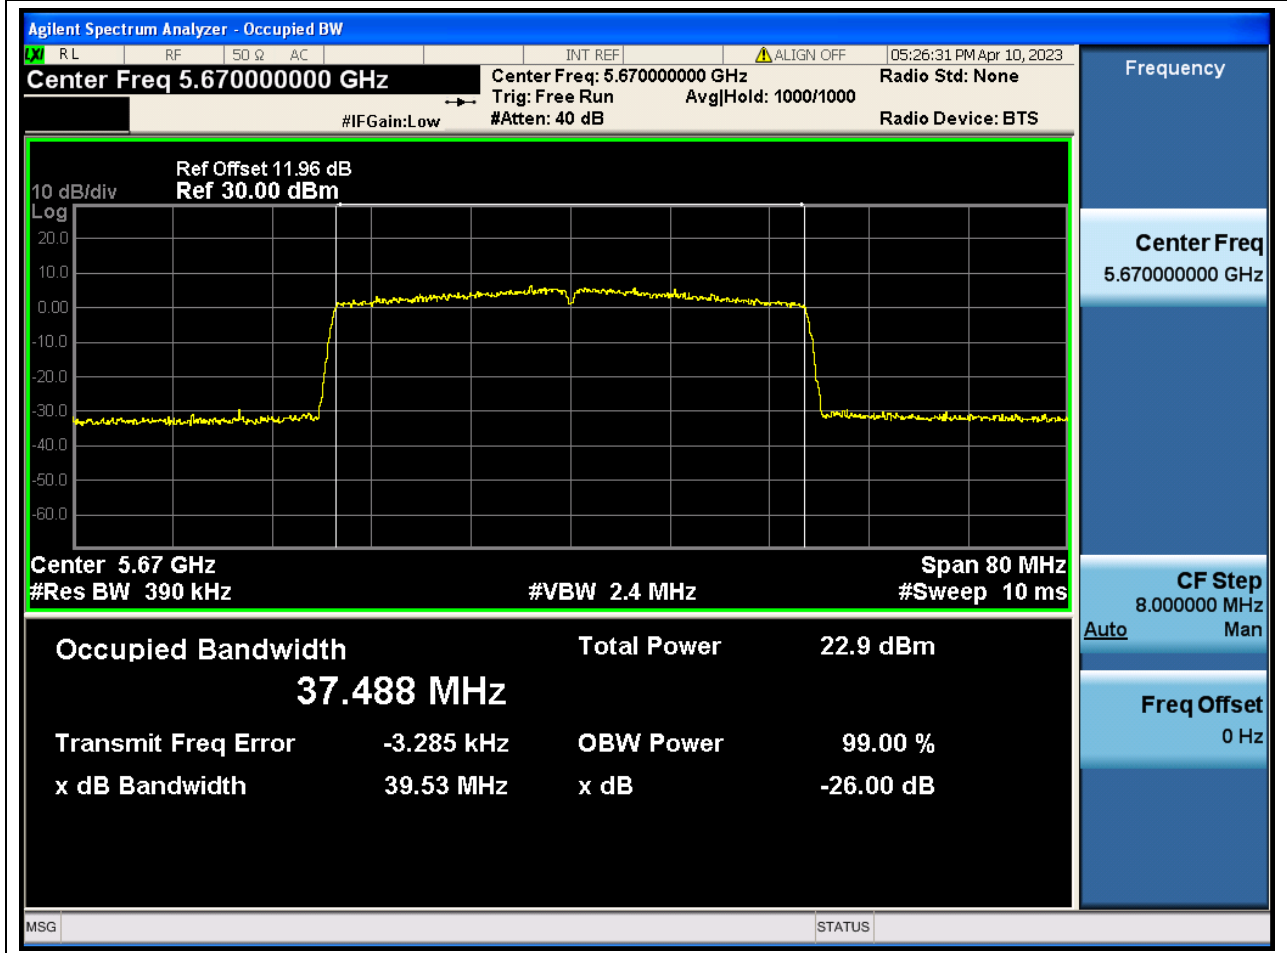

63. 802.11ax_40M_U-NII-2C_H

63.1. A.2.2-99% Bandwidth(NTNV)

Center Frequency (MHz)	OBW Power (%)	RBW (MHz)	Detector	Limit (MHz)	OBW (MHz)	Verdict
5670	99	0.39	Peak	0	37.487748	N/A