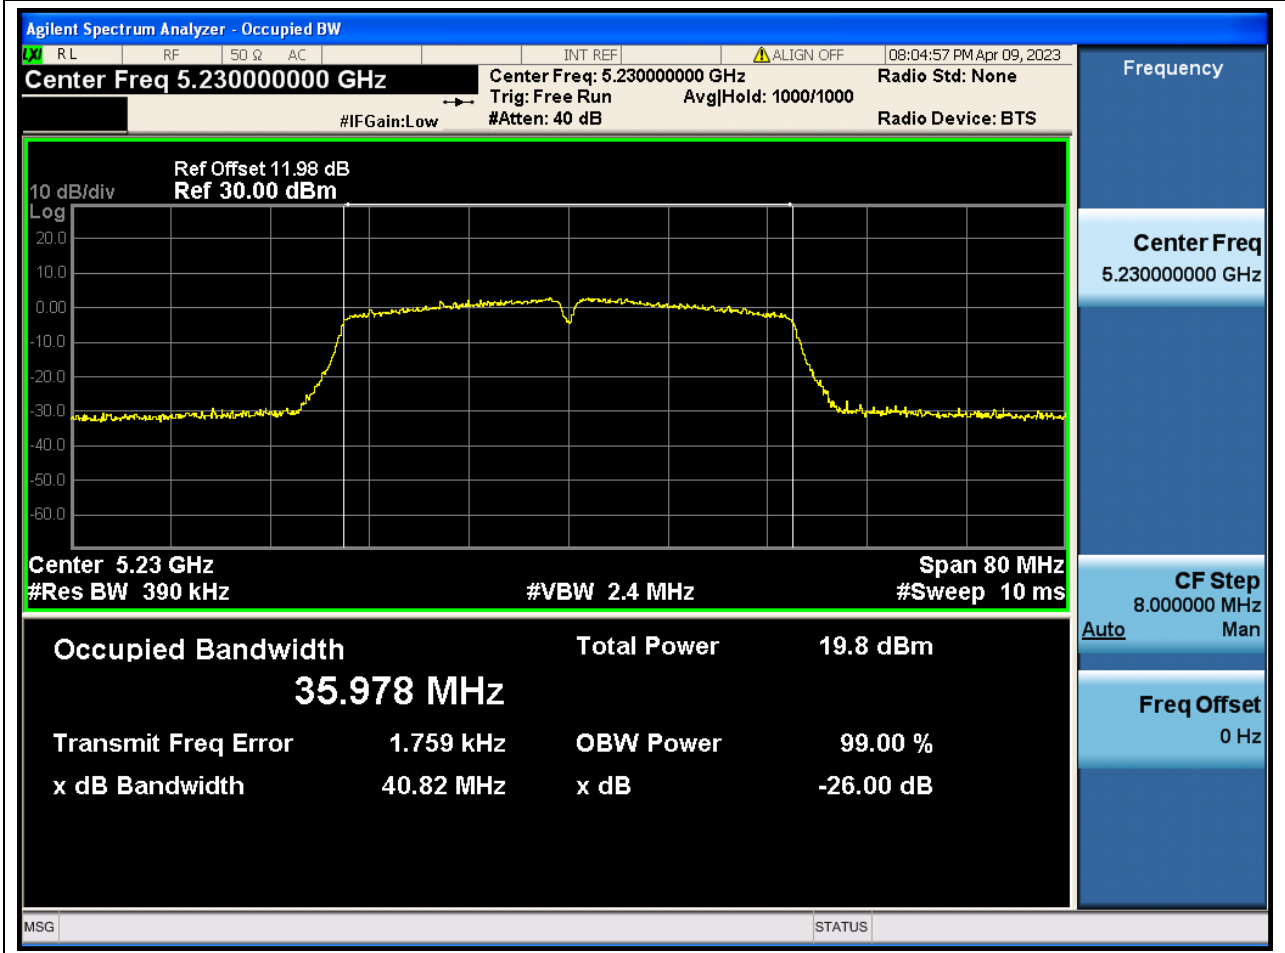

13. 802.11ac_40M_U-NII-1_H

13.1. A.2.2-99% Bandwidth(NTNV)

Center Frequency (MHz)	OBW Power (%)	RBW (MHz)	Detector	Limit (MHz)	OBW (MHz)	Verdict
5230	99	0.39	Peak	0	35.977625	N/A