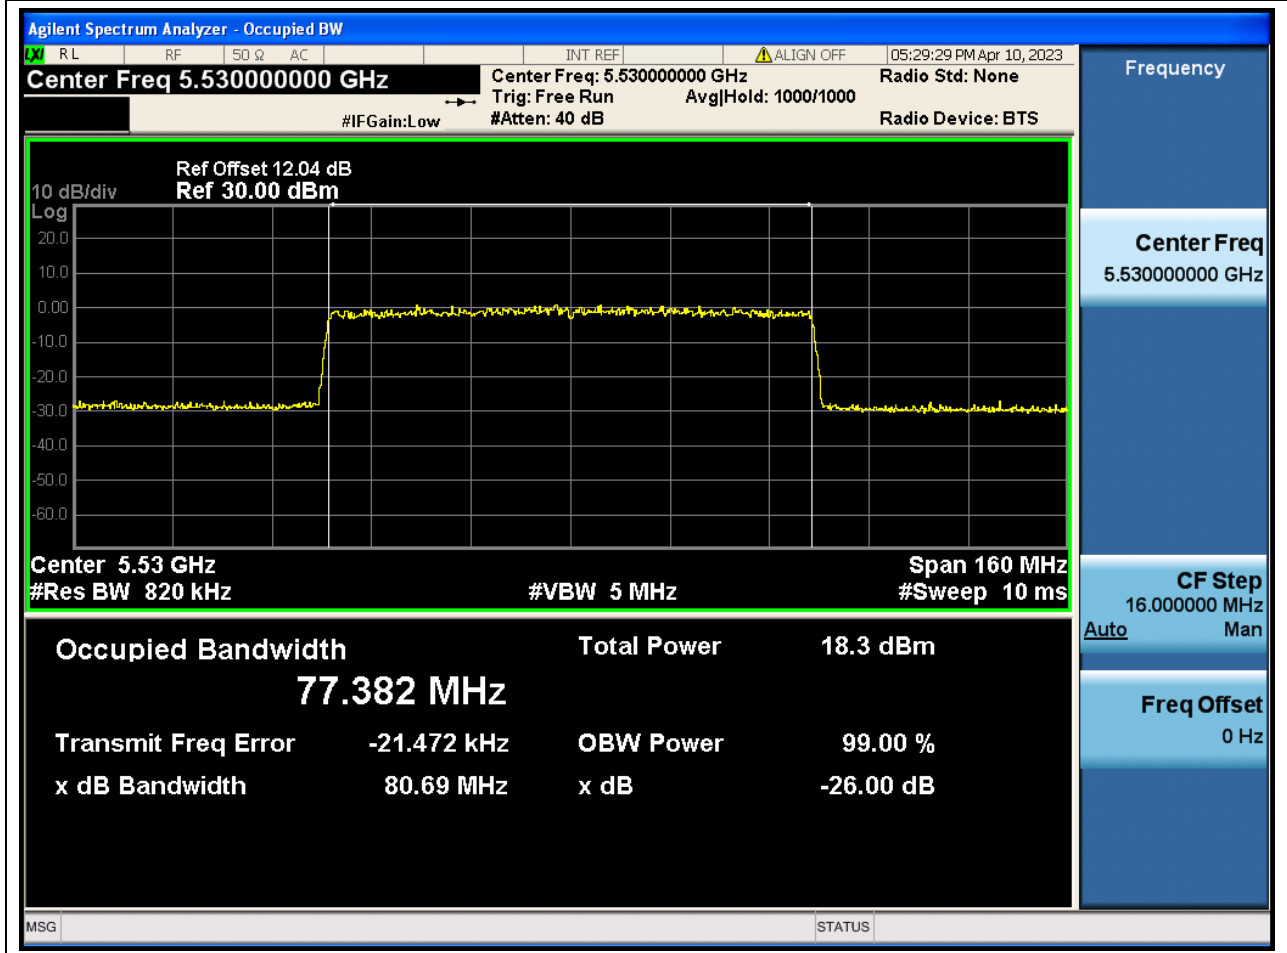

64. 802.11ax_80M_U-NII-2C_L

64.1. A.2.2-99% Bandwidth(NTNV)

Center Frequency (MHz)	OBW Power (%)	RBW (MHz)	Detector	Limit (MHz)	OBW (MHz)	Verdict
5530	99	0.82	Peak	0	77.381552	N/A