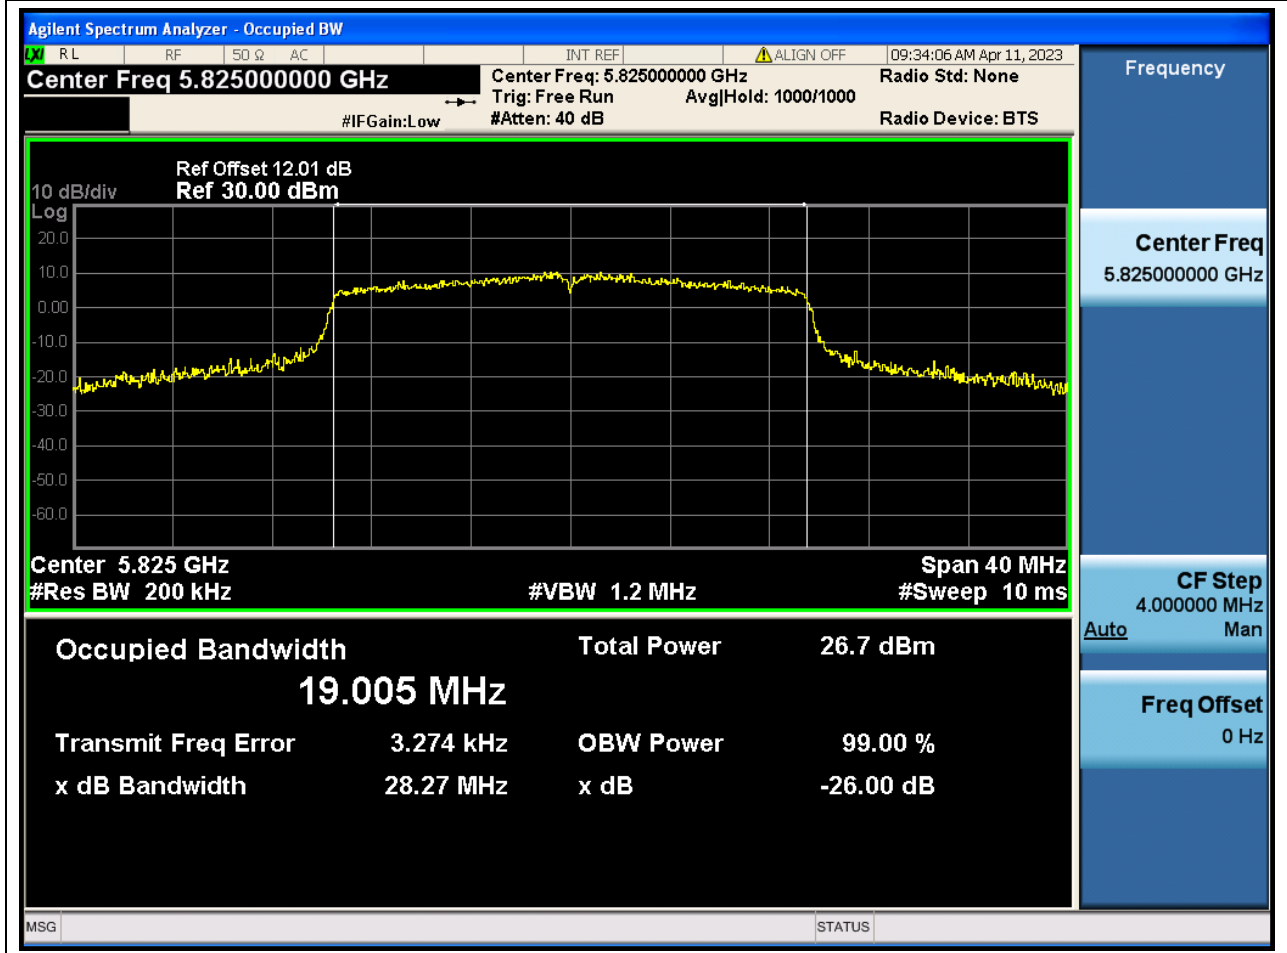

82. 802.11ax_20M_U-NII-3_H

82.1. A.2.2-99% Bandwidth(NTNV)

Center Frequency (MHz)	OBW Power (%)	RBW (MHz)	Detector	Limit (MHz)	OBW (MHz)	Verdict
5825	99	0.2	Peak	0	19.005201	N/A