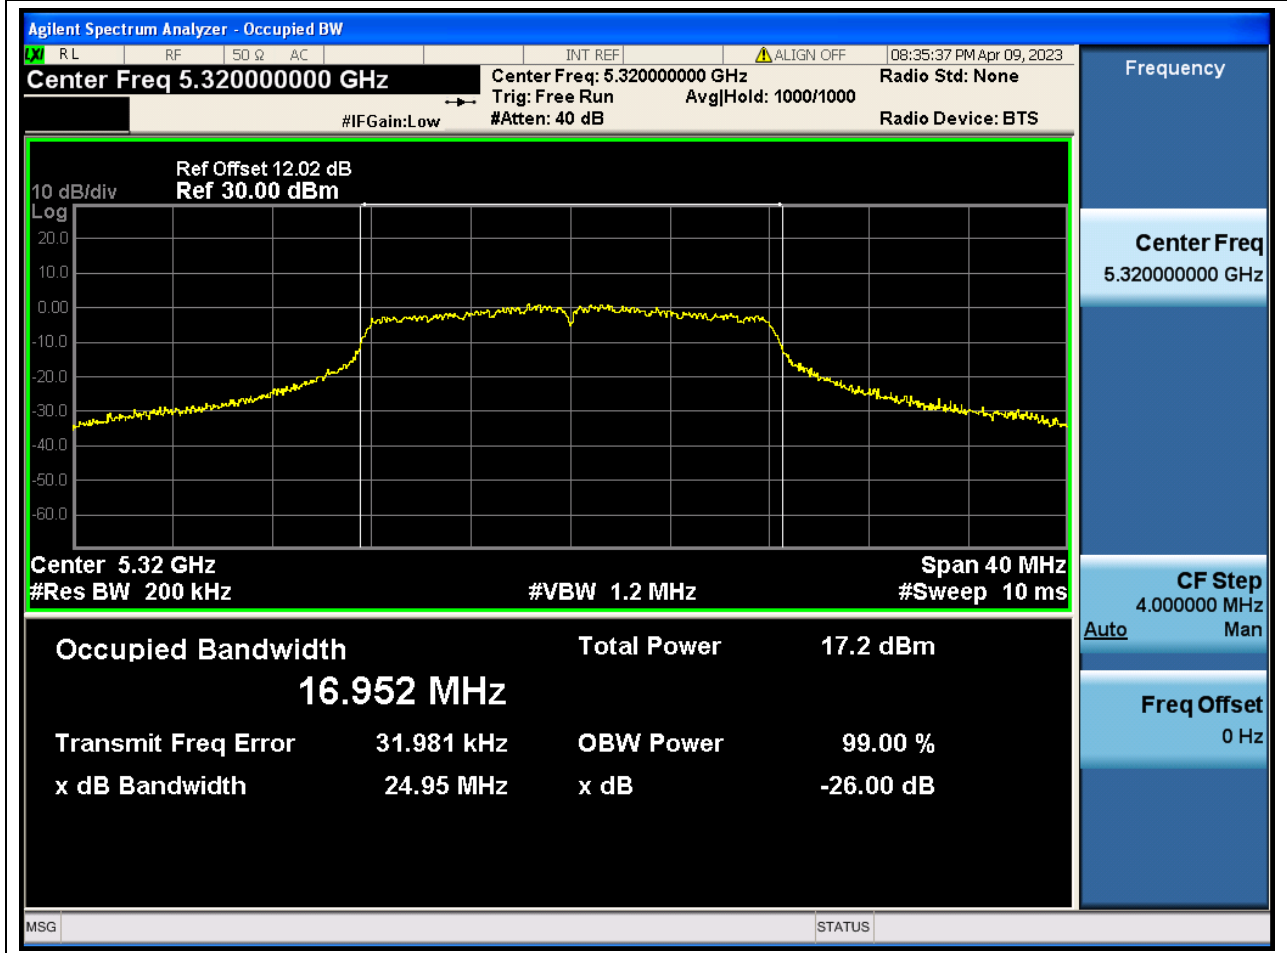

23. 802.11a_20M_U-NII-2A_H

23.1. A.2.2-99% Bandwidth(NTNV)

Center Frequency (MHz)	OBW Power (%)	RBW (MHz)	Detector	Limit (MHz)	OBW (MHz)	Verdict
5320	99	0.2	Peak	0	16.952495	N/A