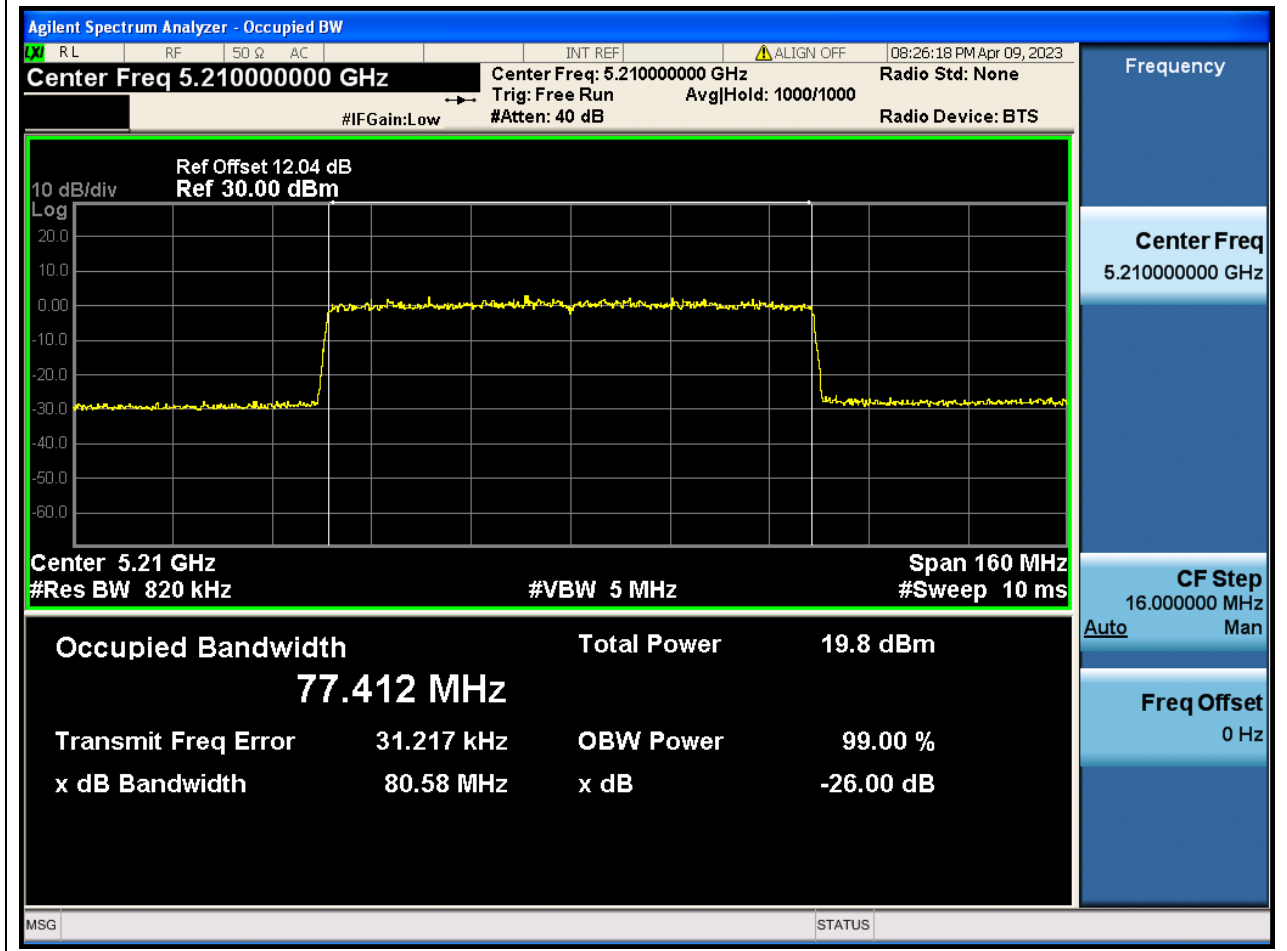

20. 802.11ax_80M_U-NII-1_M

20.1. A.2.2-99% Bandwidth(NTNV)

Center Frequency (MHz)	OBW Power (%)	RBW (MHz)	Detector	Limit (MHz)	OBW (MHz)	Verdict
5210	99	0.82	Peak	0	77.412297	N/A