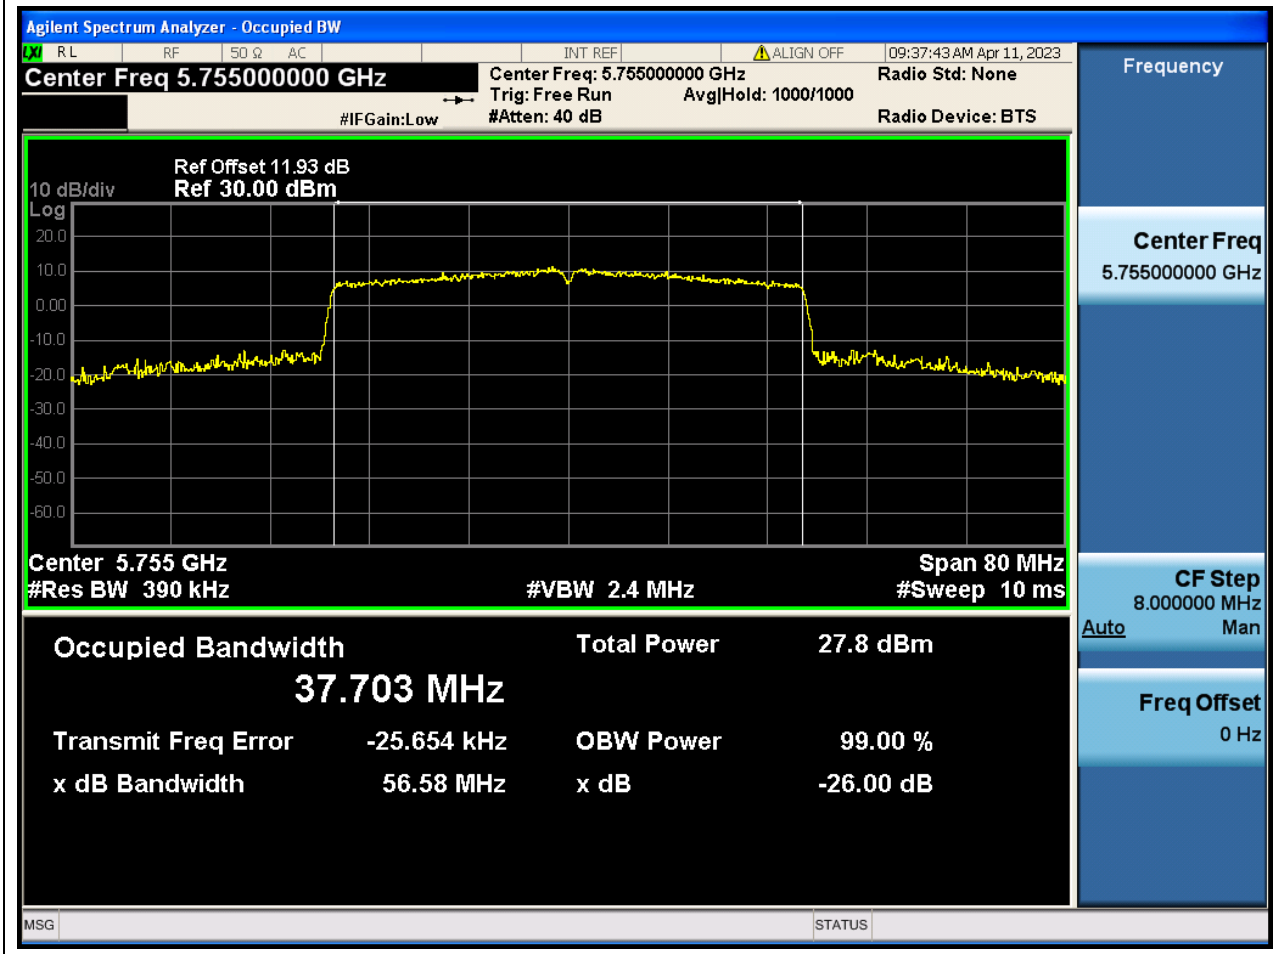

83. 802.11ax_40M_U-NII-3_L

83.1. A.2.2-99% Bandwidth(NTNV)

Center Frequency (MHz)	OBW Power (%)	RBW (MHz)	Detector	Limit (MHz)	OBW (MHz)	Verdict
5755	99	0.39	Peak	0	37.703332	N/A