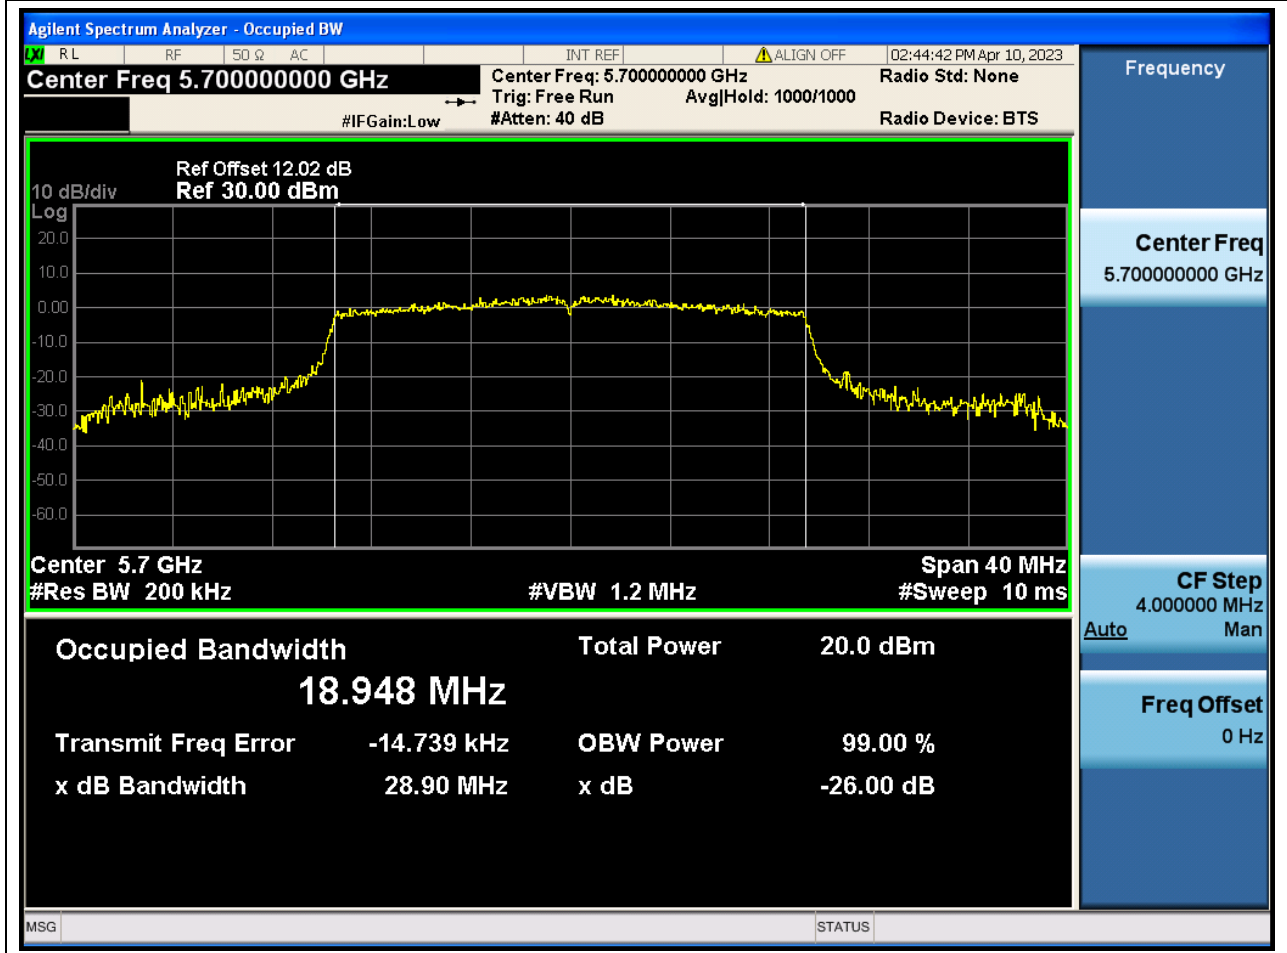

60. 802.11ax_20M_U-NII-2C_H

60.1. A.2.2-99% Bandwidth(NTNV)

Center Frequency (MHz)	OBW Power (%)	RBW (MHz)	Detector	Limit (MHz)	OBW (MHz)	Verdict
5700	99	0.2	Peak	0	18.948297	N/A