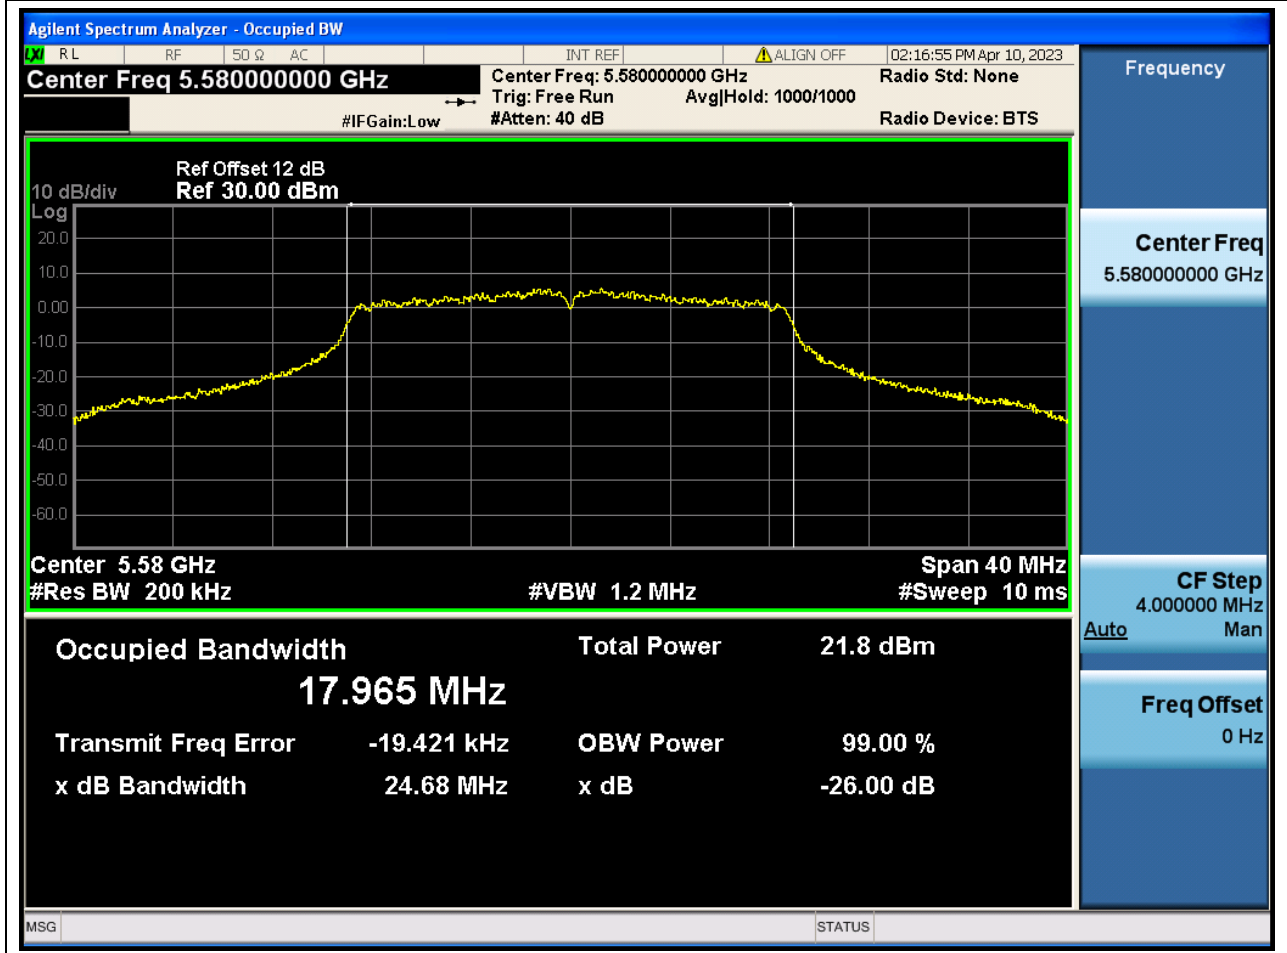

51. 802.11ac_20M_U-NII-2C_M

51.1. A.2.2-99% Bandwidth(NTNV)

Center Frequency (MHz)	OBW Power (%)	RBW (MHz)	Detector	Limit (MHz)	OBW (MHz)	Verdict
5580	99	0.2	Peak	0	17.964872	N/A