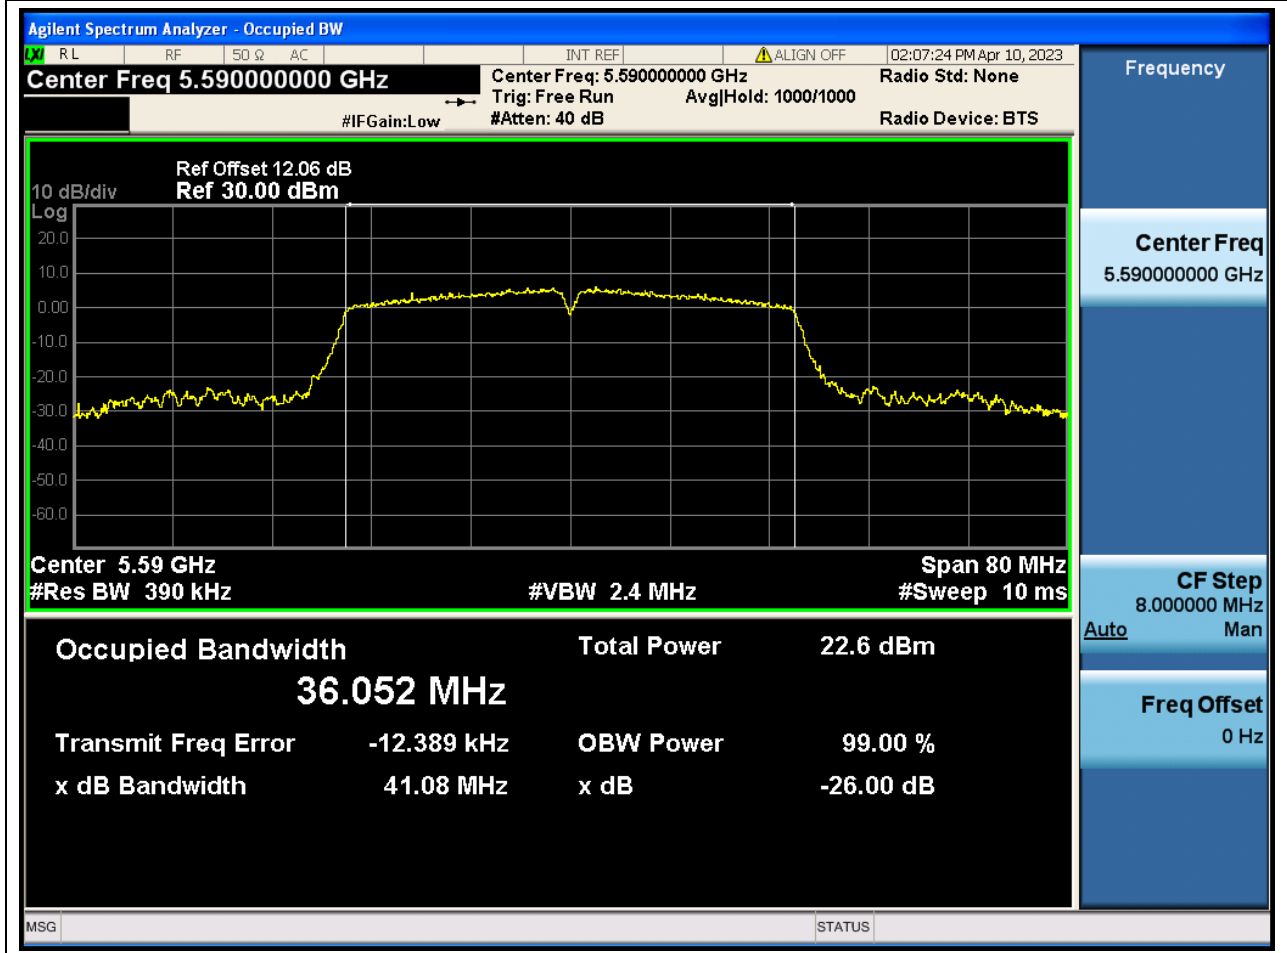

48. 802.11n_40M_U-NII-2C_M

48.1. A.2.2-99% Bandwidth(NTNV)

Center Frequency (MHz)	OBW Power (%)	RBW (MHz)	Detector	Limit (MHz)	OBW (MHz)	Verdict
5590	99	0.39	Peak	0	36.052033	N/A