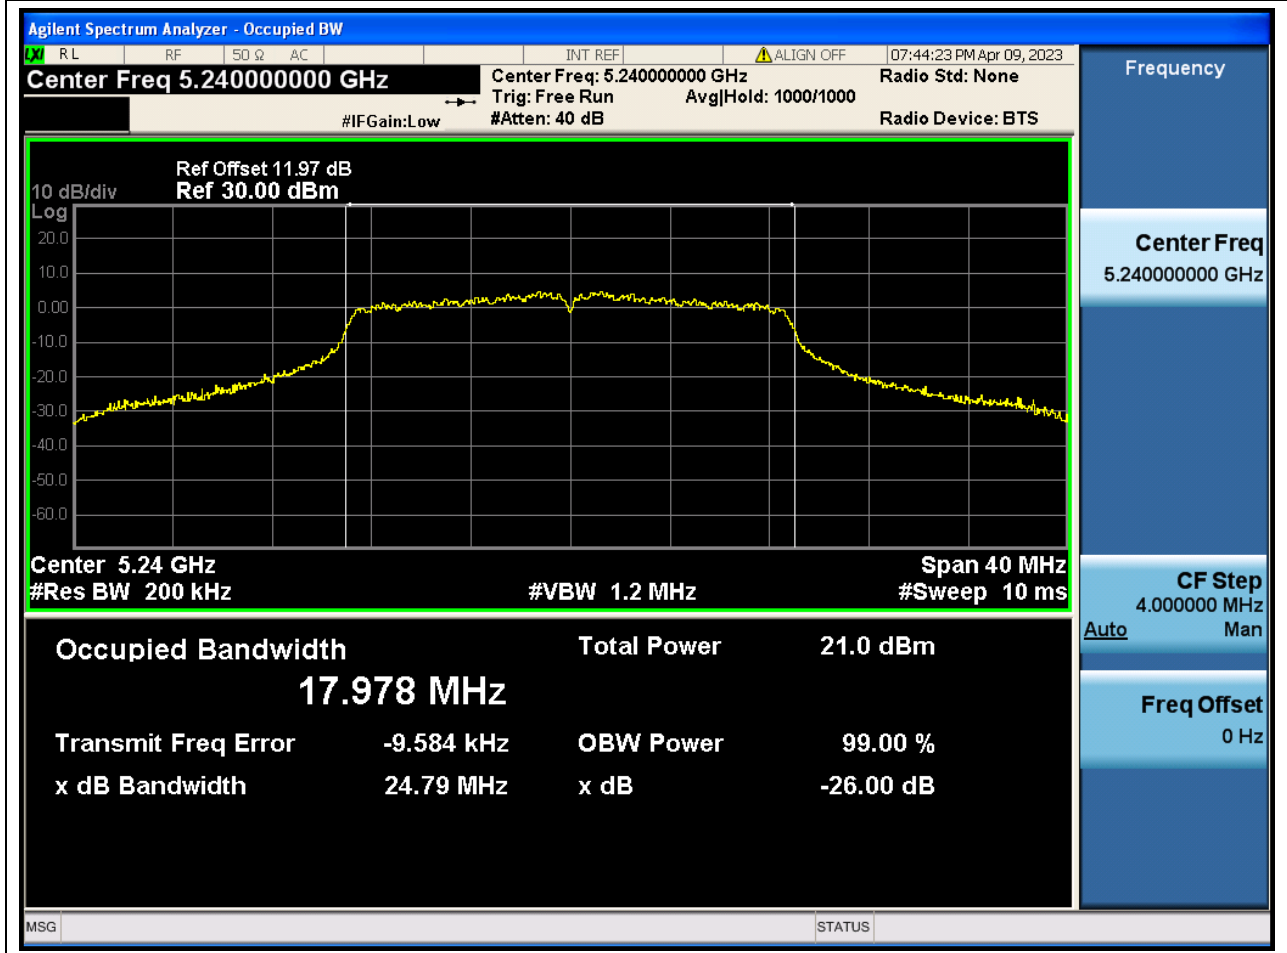

6. 802.11n_20M_U-NII-1_H

6.1. A.2.2-99% Bandwidth(NTNV)

Center Frequency (MHz)	OBW Power (%)	RBW (MHz)	Detector	Limit (MHz)	OBW (MHz)	Verdict
5240	99	0.2	Peak	0	17.978217	N/A