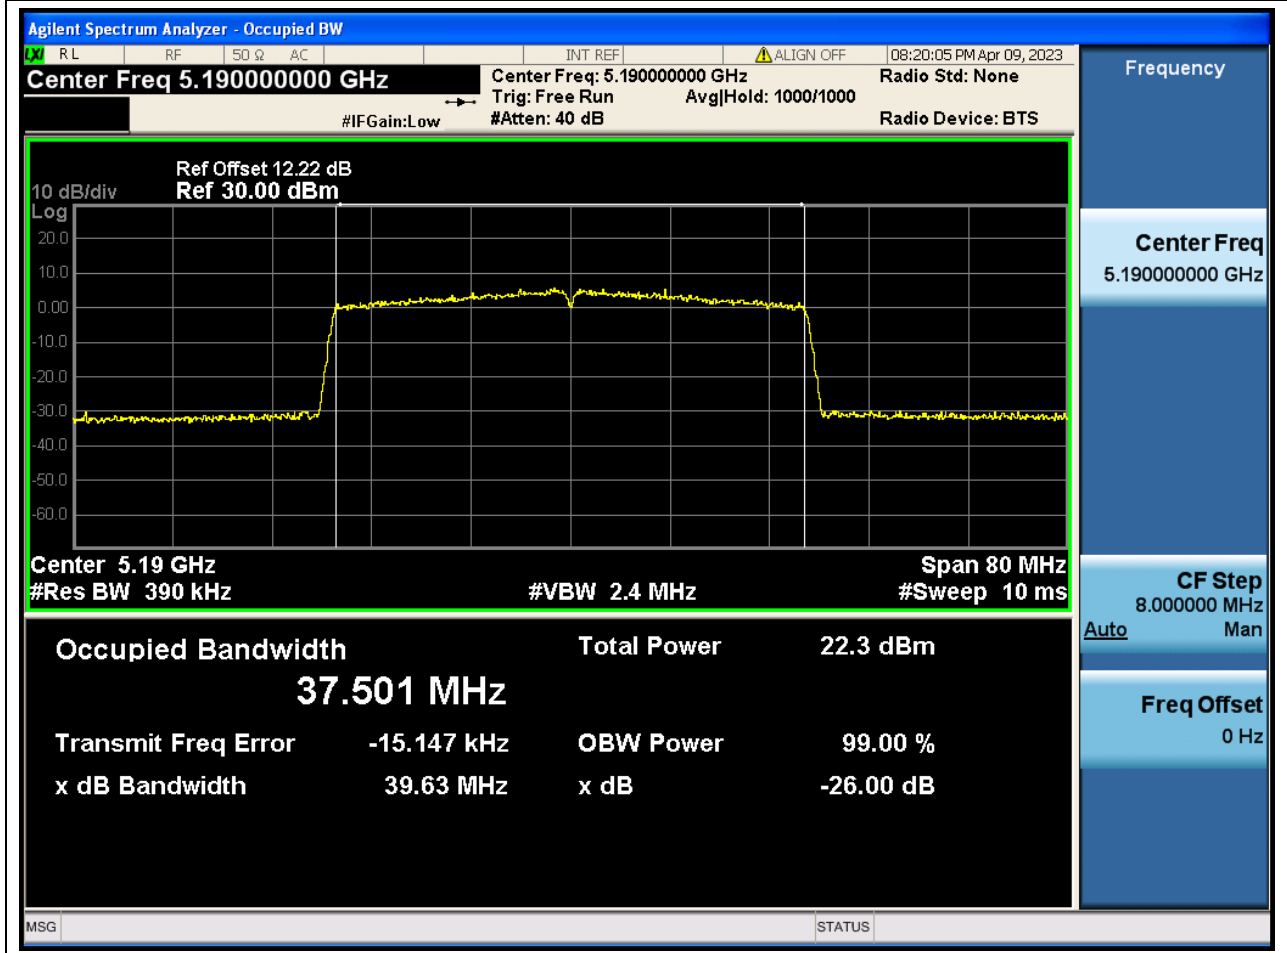

18. 802.11ax_40M_U-NII-1_L

18.1. A.2.2-99% Bandwidth(NTNV)

Center Frequency (MHz)	OBW Power (%)	RBW (MHz)	Detector	Limit (MHz)	OBW (MHz)	Verdict
5190	99	0.39	Peak	0	37.500768	N/A