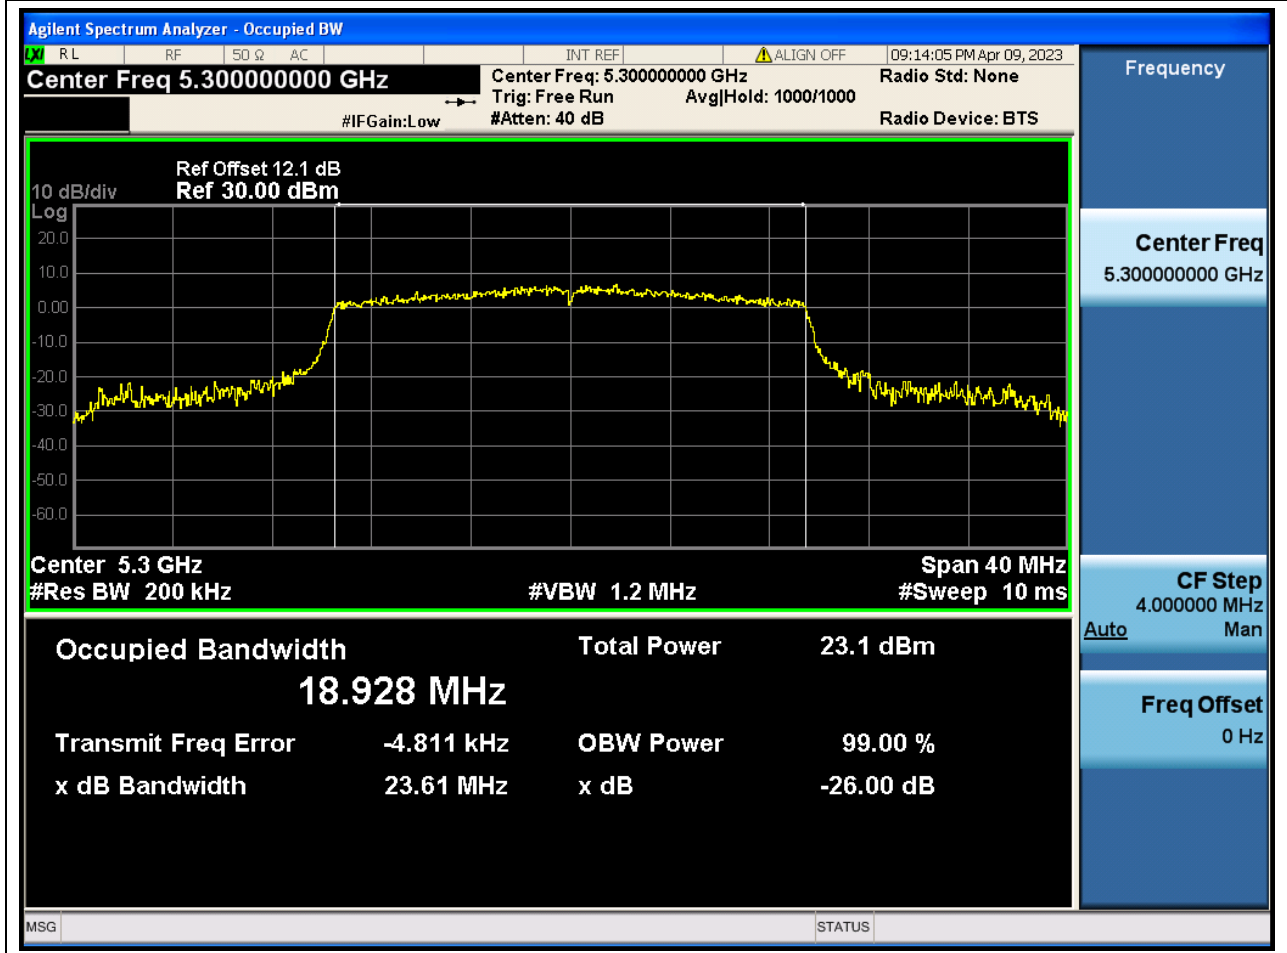

36. 802.11ax_20M_U-NII-2A_M

36.1. A.2.2-99% Bandwidth(NTNV)

Center Frequency (MHz)	OBW Power (%)	RBW (MHz)	Detector	Limit (MHz)	OBW (MHz)	Verdict
5300	99	0.2	Peak	0	18.928382	N/A