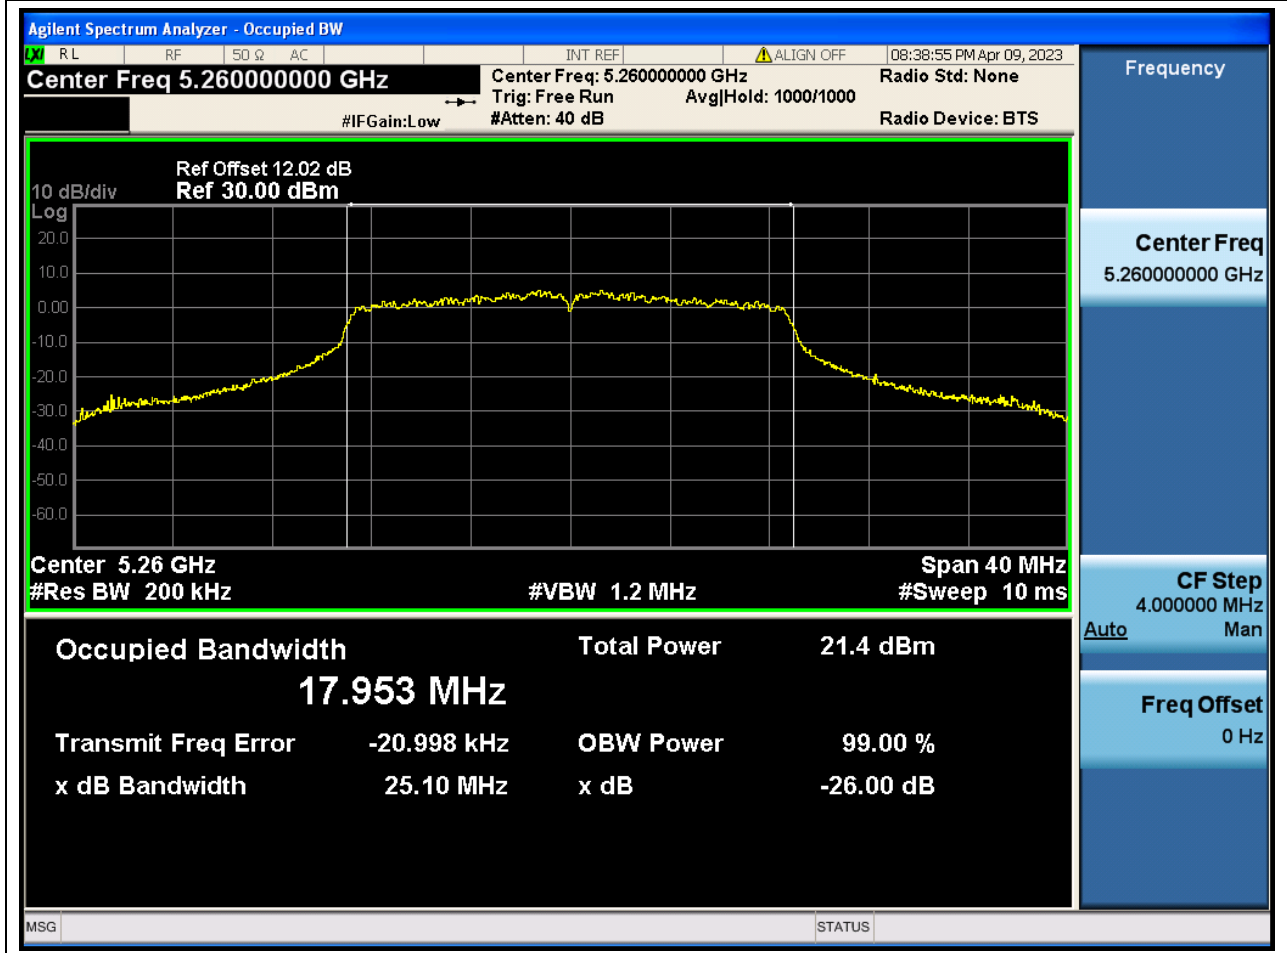

24. 802.11n_20M_U-NII-2A_L

24.1. A.2.2-99% Bandwidth(NTNV)

Center Frequency (MHz)	OBW Power (%)	RBW (MHz)	Detector	Limit (MHz)	OBW (MHz)	Verdict
5260	99	0.2	Peak	0	17.952694	N/A