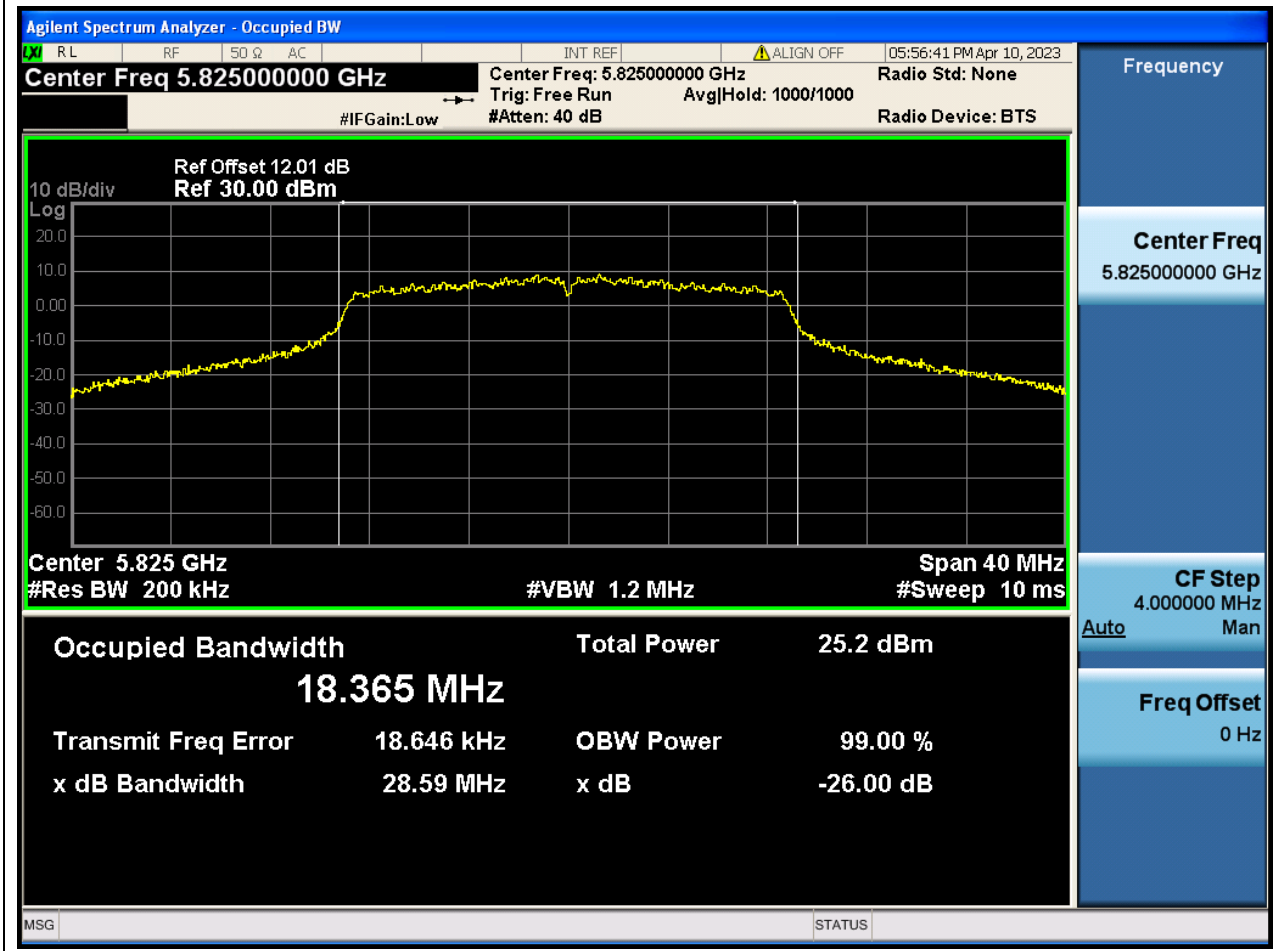

71. 802.11n_20M_U-NII-3_H

71.1. A.2.2-99% Bandwidth(NTNV)

Center Frequency (MHz)	OBW Power (%)	RBW (MHz)	Detector	Limit (MHz)	OBW (MHz)	Verdict
5825	99	0.2	Peak	0	18.364884	N/A