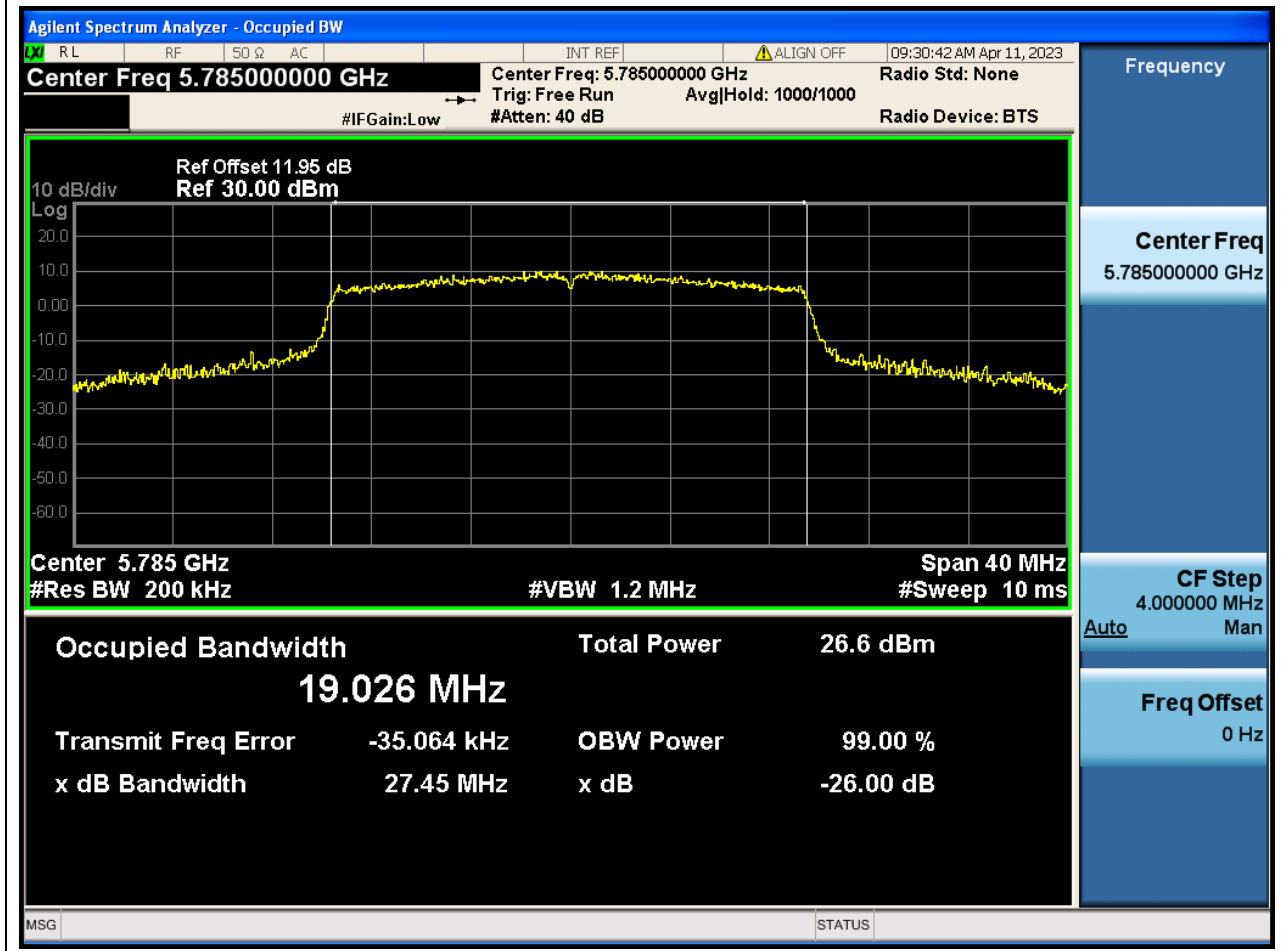

81. 802.11ax_20M_U-NII-3_M

81.1. A.2.2-99% Bandwidth(NTNV)

Center Frequency (MHz)	OBW Power (%)	RBW (MHz)	Detector	Limit (MHz)	OBW (MHz)	Verdict
5785	99	0.2	Peak	0	19.026386	N/A