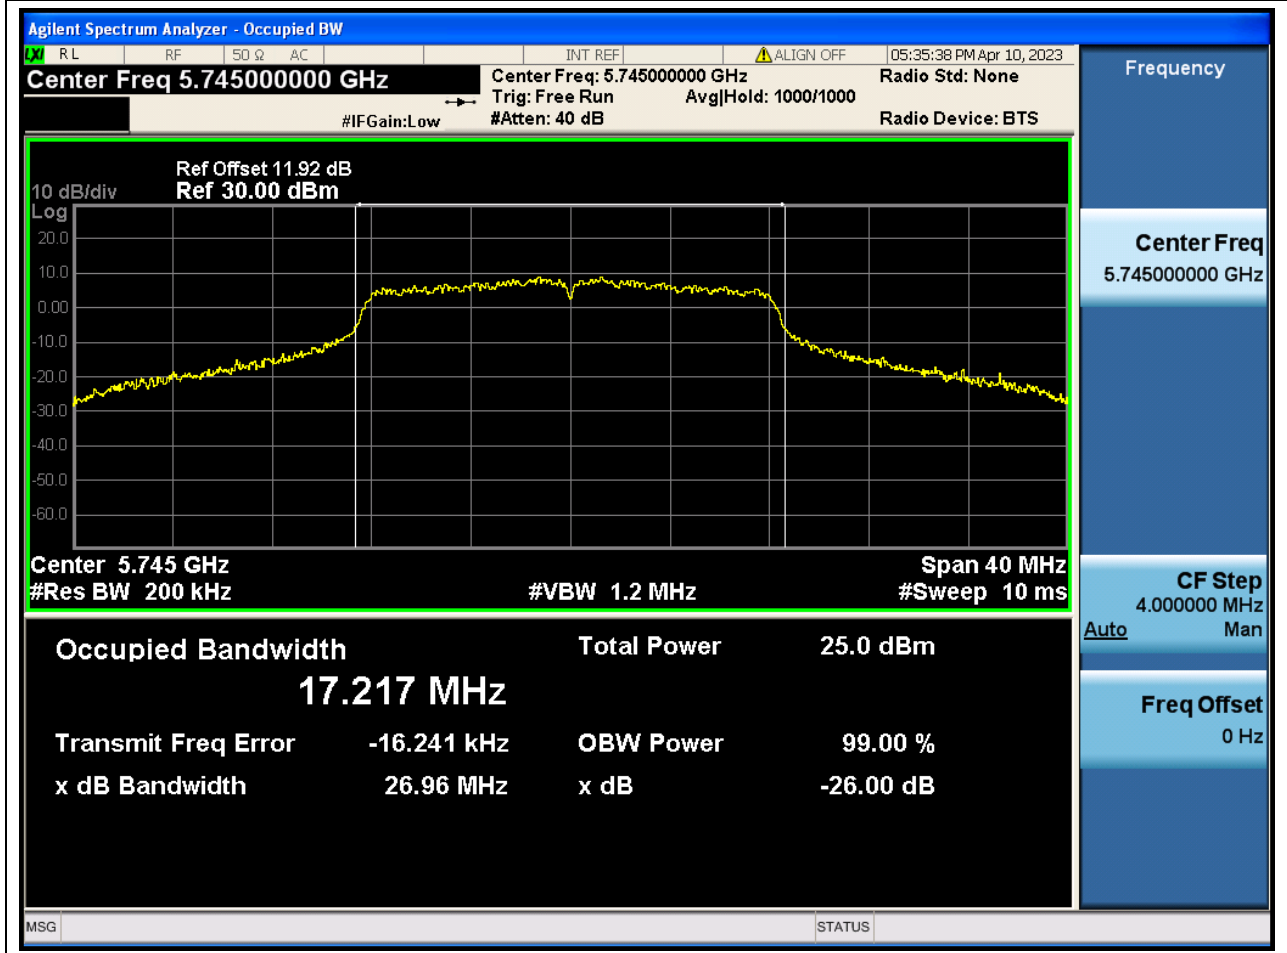

66. 802.11a_20M_U-NII-3_L

66.1. A.2.2-99% Bandwidth(NTNV)

Center Frequency (MHz)	OBW Power (%)	RBW (MHz)	Detector	Limit (MHz)	OBW (MHz)	Verdict
5745	99	0.2	Peak	0	17.216986	N/A