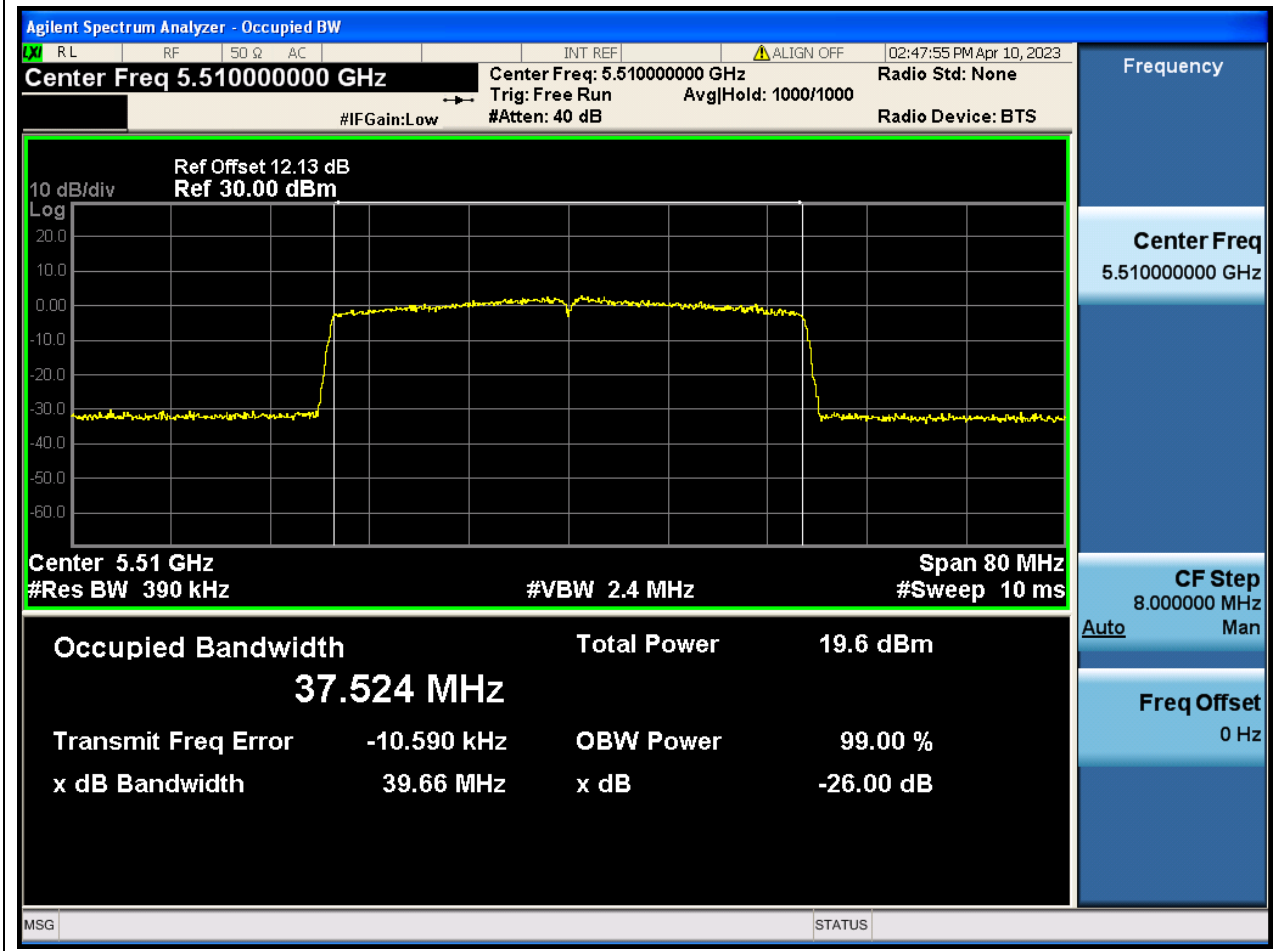

61. 802.11ax_40M_U-NII-2C_L

61.1. A.2.2-99% Bandwidth(NTNV)

Center Frequency (MHz)	OBW Power (%)	RBW (MHz)	Detector	Limit (MHz)	OBW (MHz)	Verdict
5510	99	0.39	Peak	0	37.523662	N/A