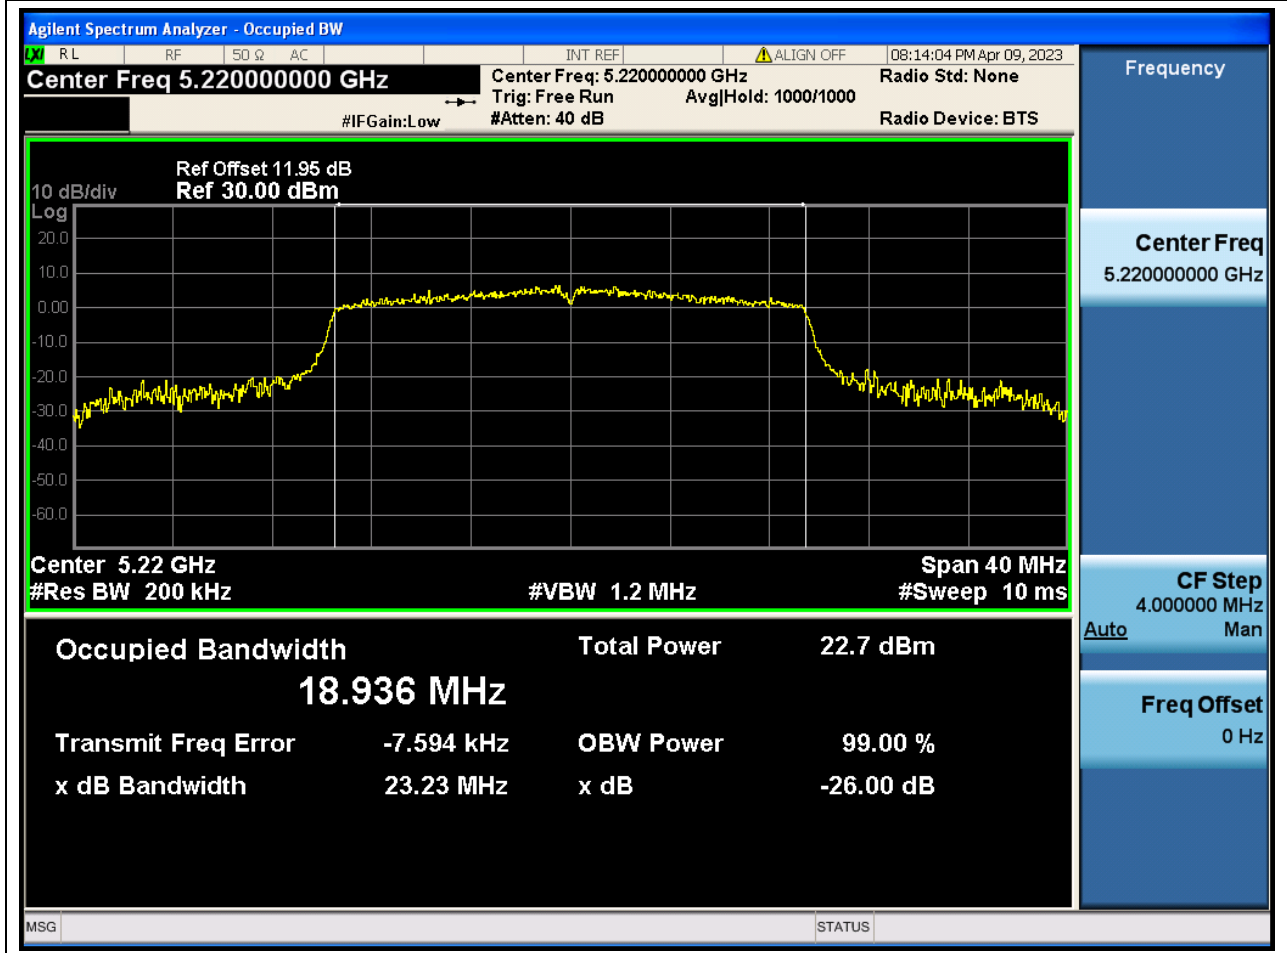

16. 802.11ax_20M_U-NII-1_M

16.1. A.2.2-99% Bandwidth(NTNV)

Center Frequency (MHz)	OBW Power (%)	RBW (MHz)	Detector	Limit (MHz)	OBW (MHz)	Verdict
5220	99	0.2	Peak	0	18.936363	N/A