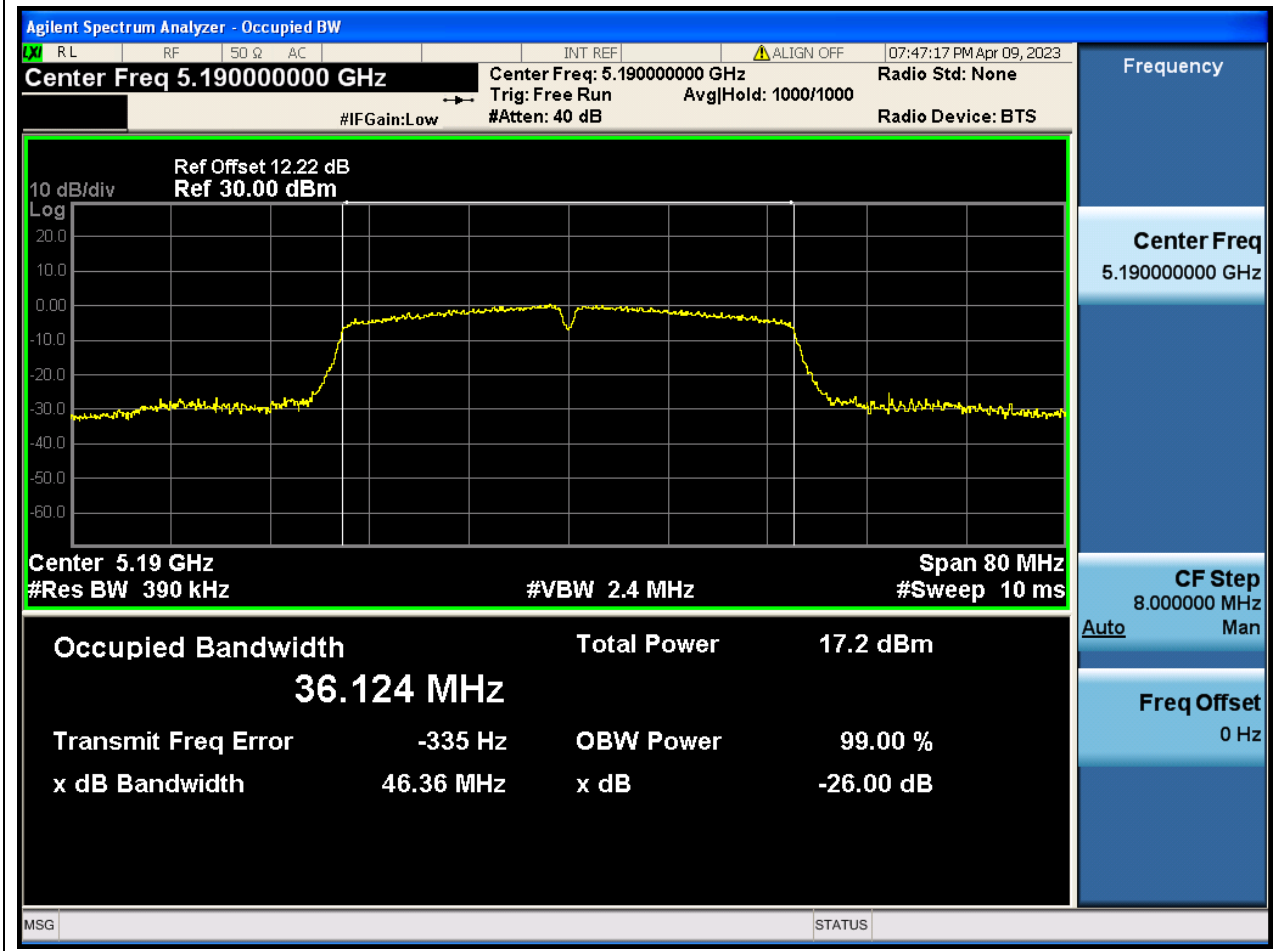

7. 802.11n_40M_U-NII-1_L

7.1. A.2.2-99% Bandwidth(NTNV)

Center Frequency (MHz)	OBW Power (%)	RBW (MHz)	Detector	Limit (MHz)	OBW (MHz)	Verdict
5190	99	0.39	Peak	0	36.123813	N/A