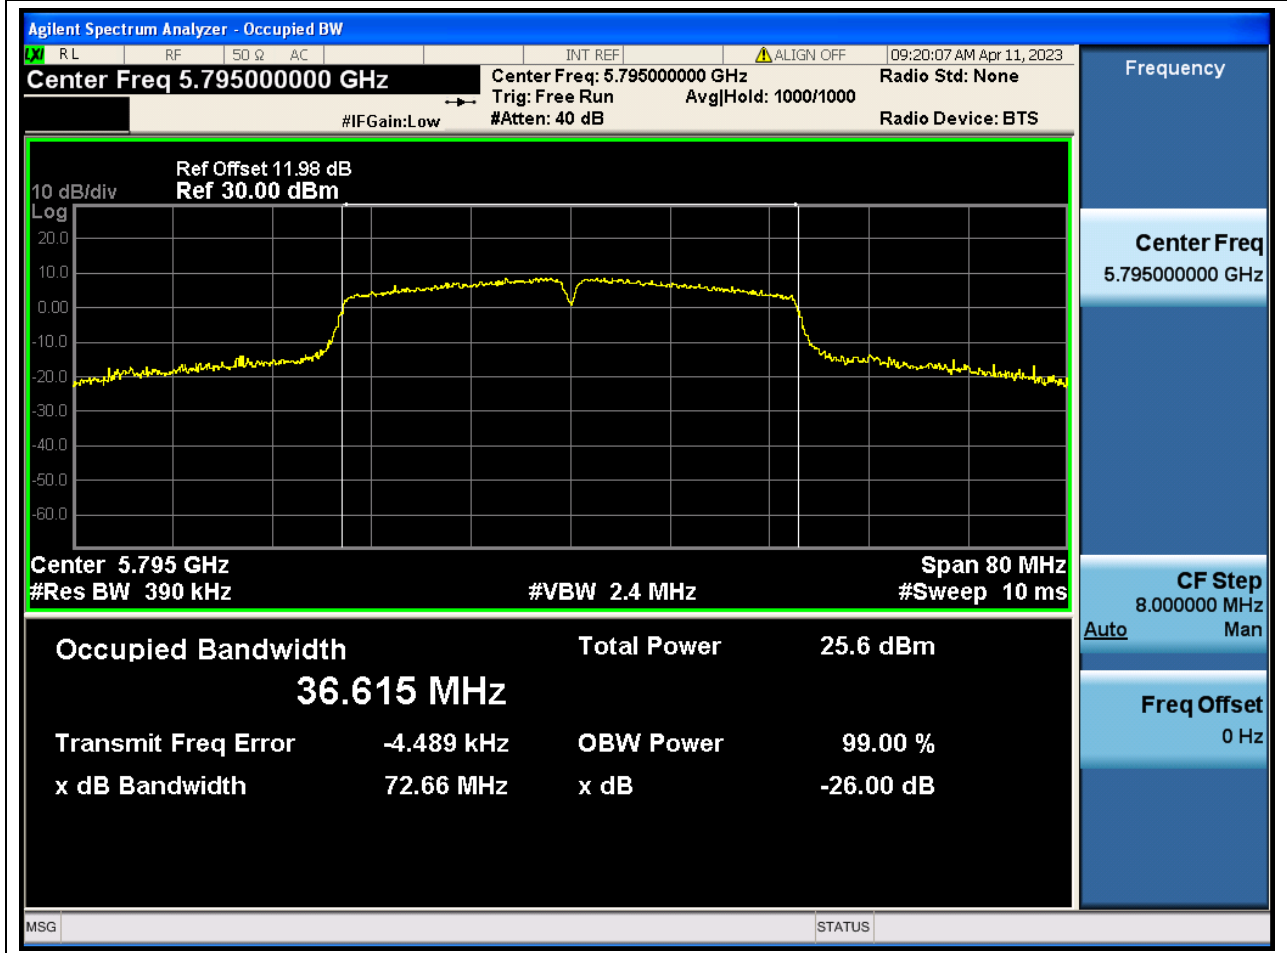

78. 802.11ac_40M_U-NII-3_H

78.1. A.2.2-99% Bandwidth(NTNV)

Center Frequency (MHz)	OBW Power (%)	RBW (MHz)	Detector	Limit (MHz)	OBW (MHz)	Verdict
5795	99	0.39	Peak	0	36.614562	N/A