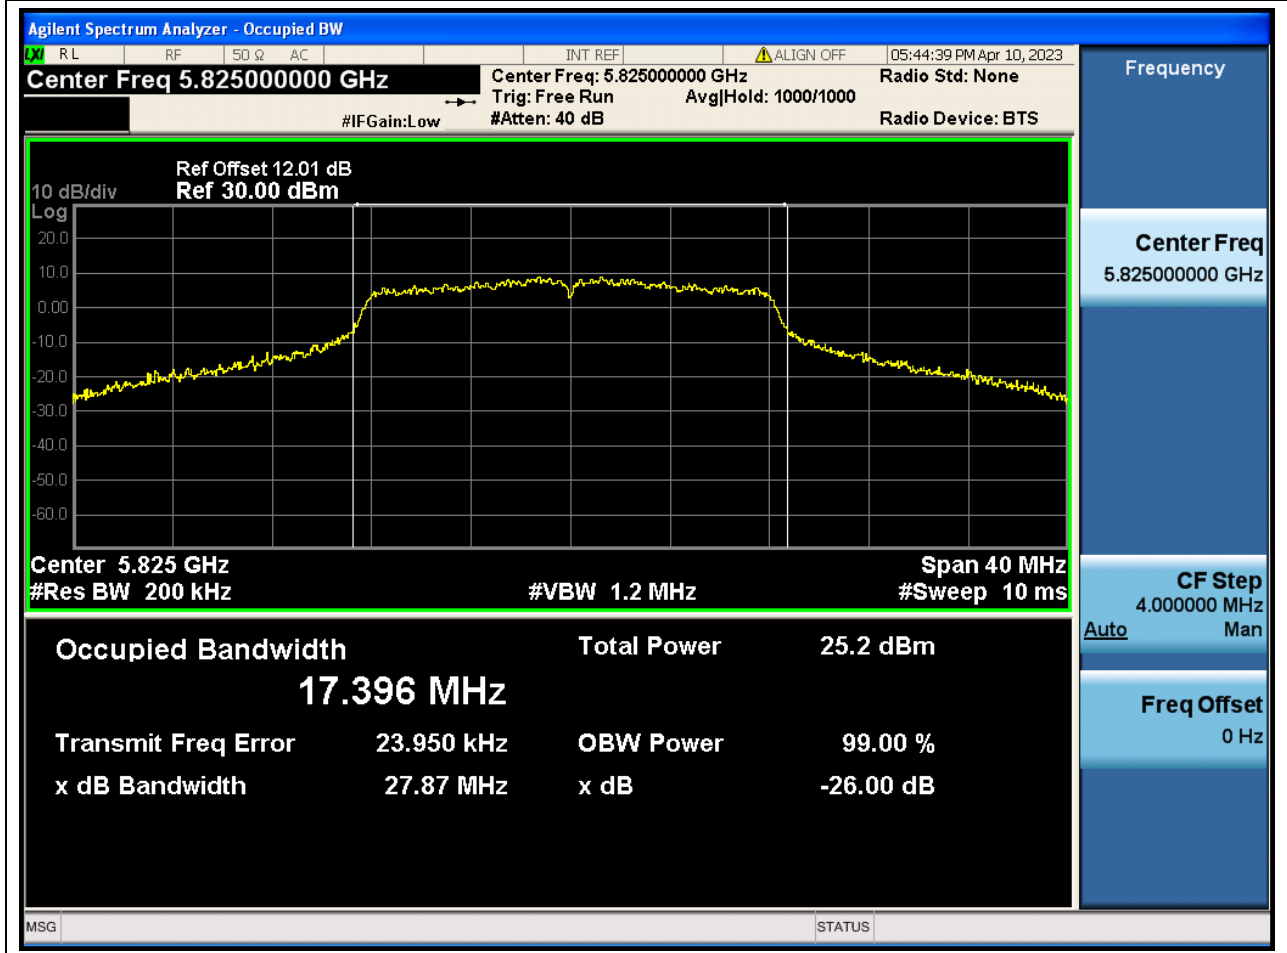

68. 802.11a_20M_U-NII-3_H

68.1. A.2.2-99% Bandwidth(NTNV)

Center Frequency (MHz)	OBW Power (%)	RBW (MHz)	Detector	Limit (MHz)	OBW (MHz)	Verdict
5825	99	0.2	Peak	0	17.396186	N/A