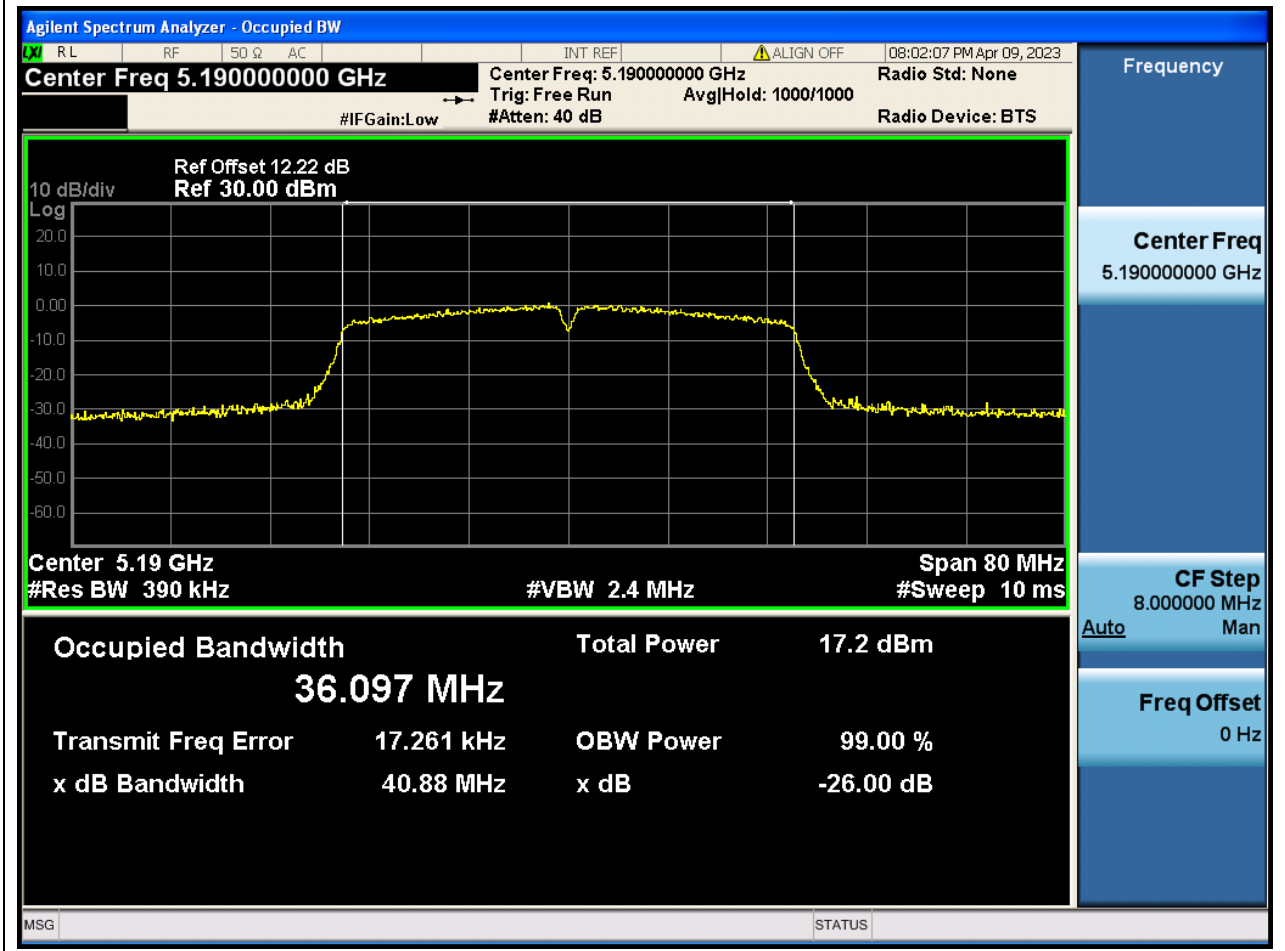

12. 802.11ac_40M_U-NII-1_L

12.1. A.2.2-99% Bandwidth(NTNV)

Center Frequency (MHz)	OBW Power (%)	RBW (MHz)	Detector	Limit (MHz)	OBW (MHz)	Verdict
5190	99	0.39	Peak	0	36.096582	N/A