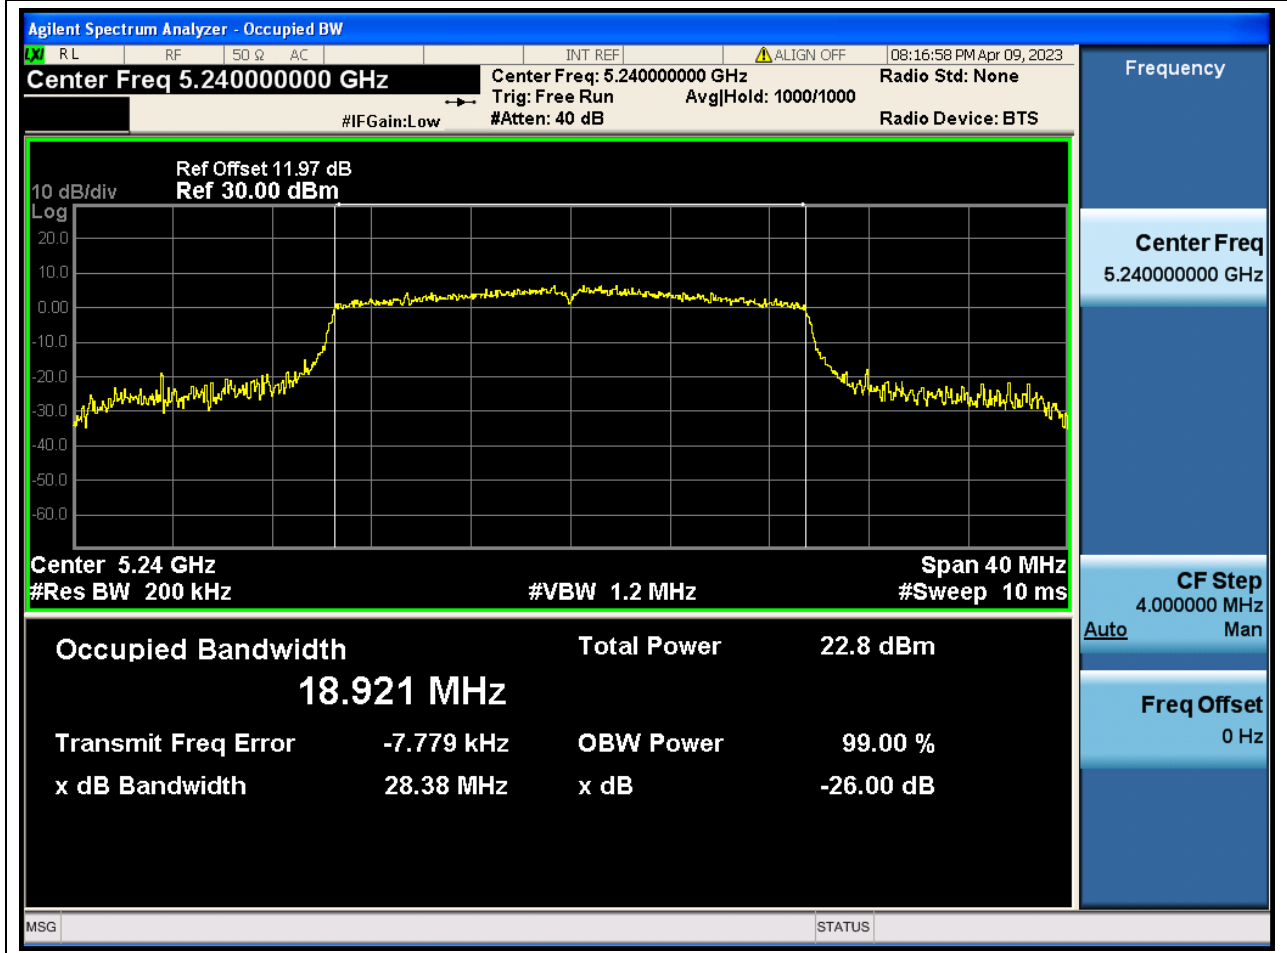

17. 802.11ax_20M_U-NII-1_H

17.1. A.2.2-99% Bandwidth(NTNV)

Center Frequency (MHz)	OBW Power (%)	RBW (MHz)	Detector	Limit (MHz)	OBW (MHz)	Verdict
5240	99	0.2	Peak	0	18.920971	N/A