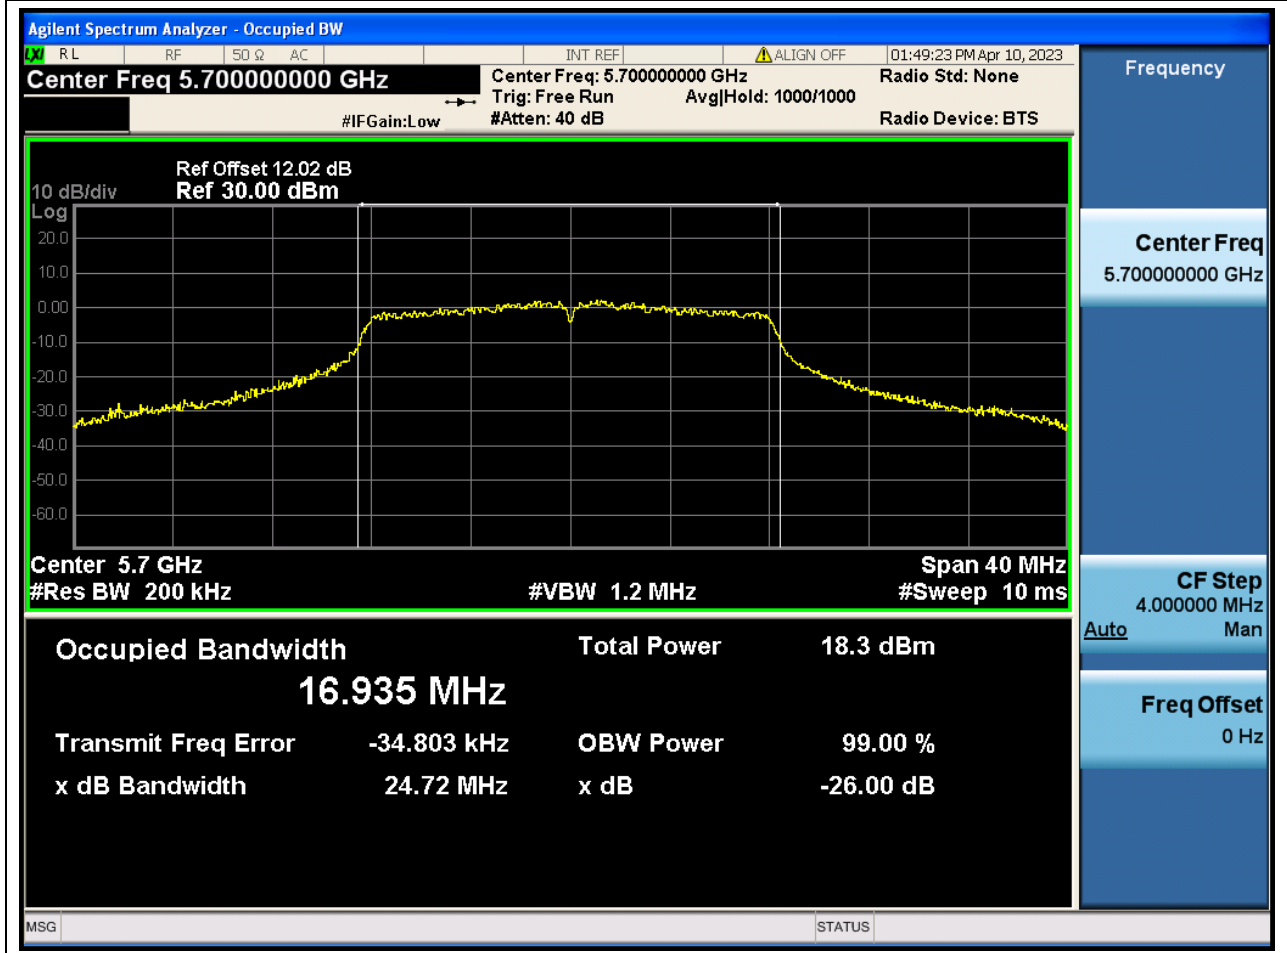

43. 802.11a_20M_U-NII-2C_H

43.1. A.2.2-99% Bandwidth(NTNV)

Center Frequency (MHz)	OBW Power (%)	RBW (MHz)	Detector	Limit (MHz)	OBW (MHz)	Verdict
5700	99	0.2	Peak	0	16.934564	N/A