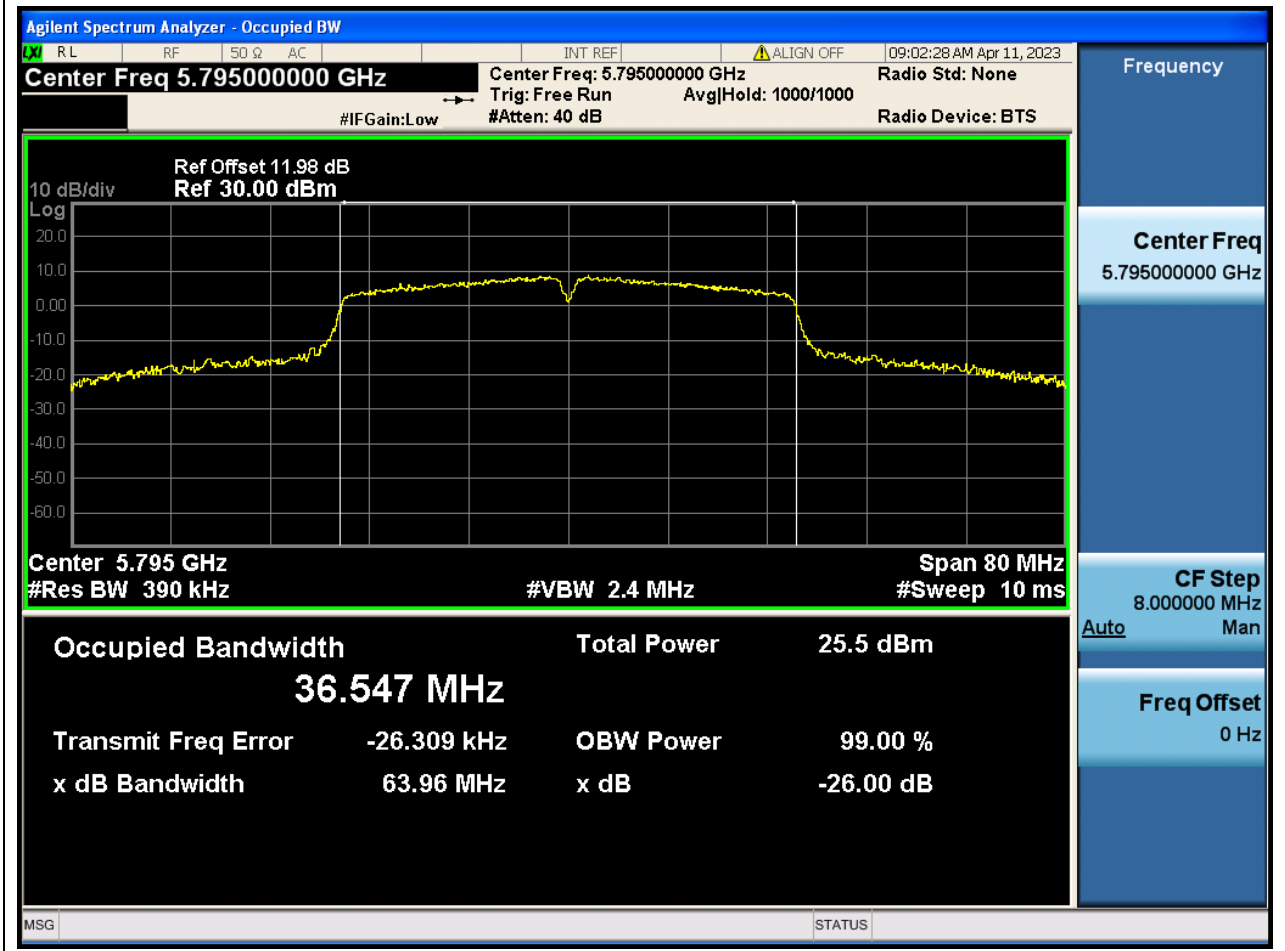

73. 802.11n_40M_U-NII-3_H

73.1. A.2.2-99% Bandwidth(NTNV)

Center Frequency (MHz)	OBW Power (%)	RBW (MHz)	Detector	Limit (MHz)	OBW (MHz)	Verdict
5795	99	0.39	Peak	0	36.54664	N/A