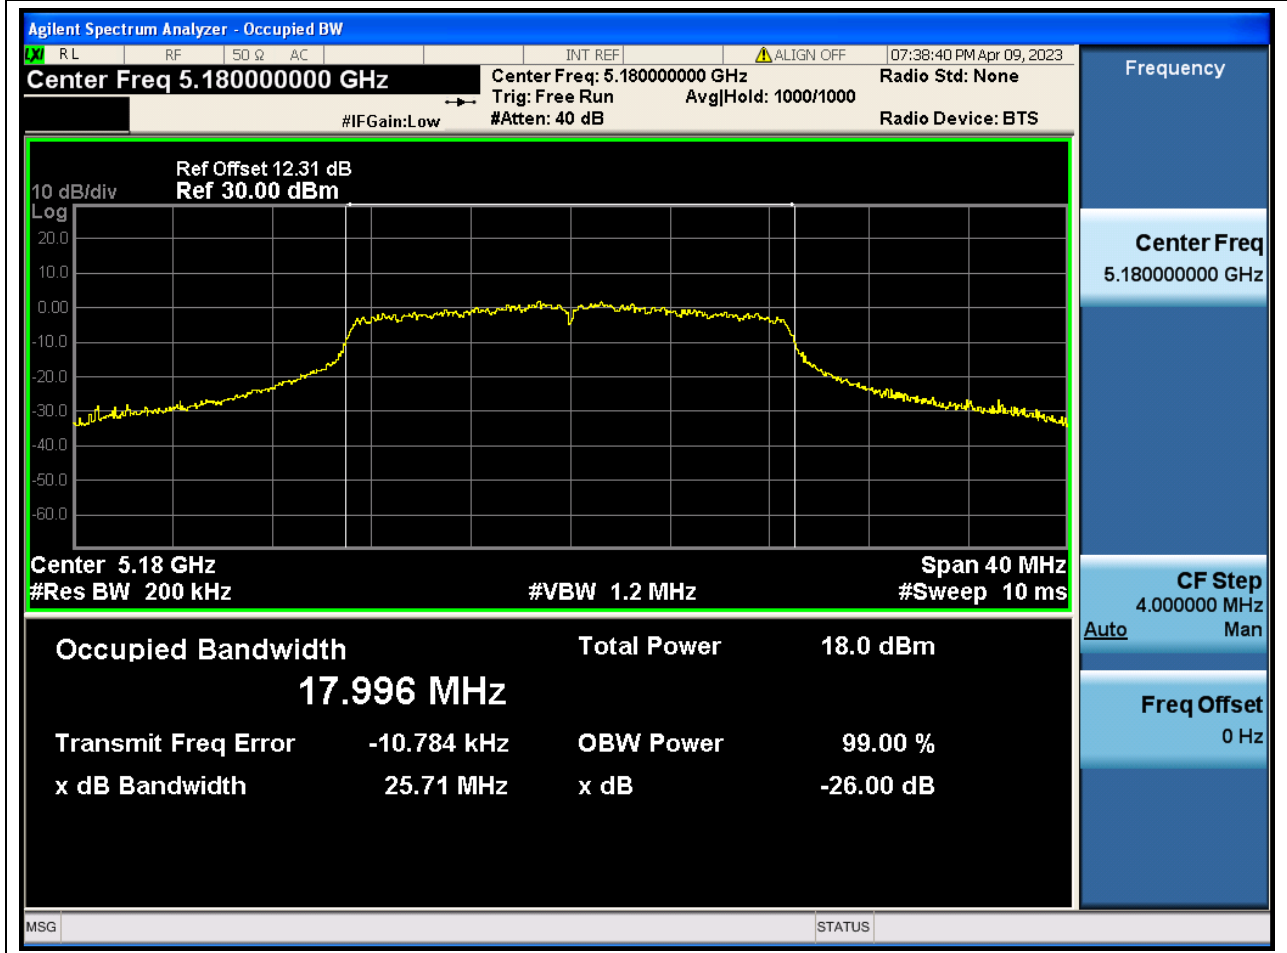

4. 802.11n_20M_U-NII-1_L

4.1. A.2.2-99% Bandwidth(NTNV)

Center Frequency (MHz)	OBW Power (%)	RBW (MHz)	Detector	Limit (MHz)	OBW (MHz)	Verdict
5180	99	0.2	Peak	0	17.99603	N/A