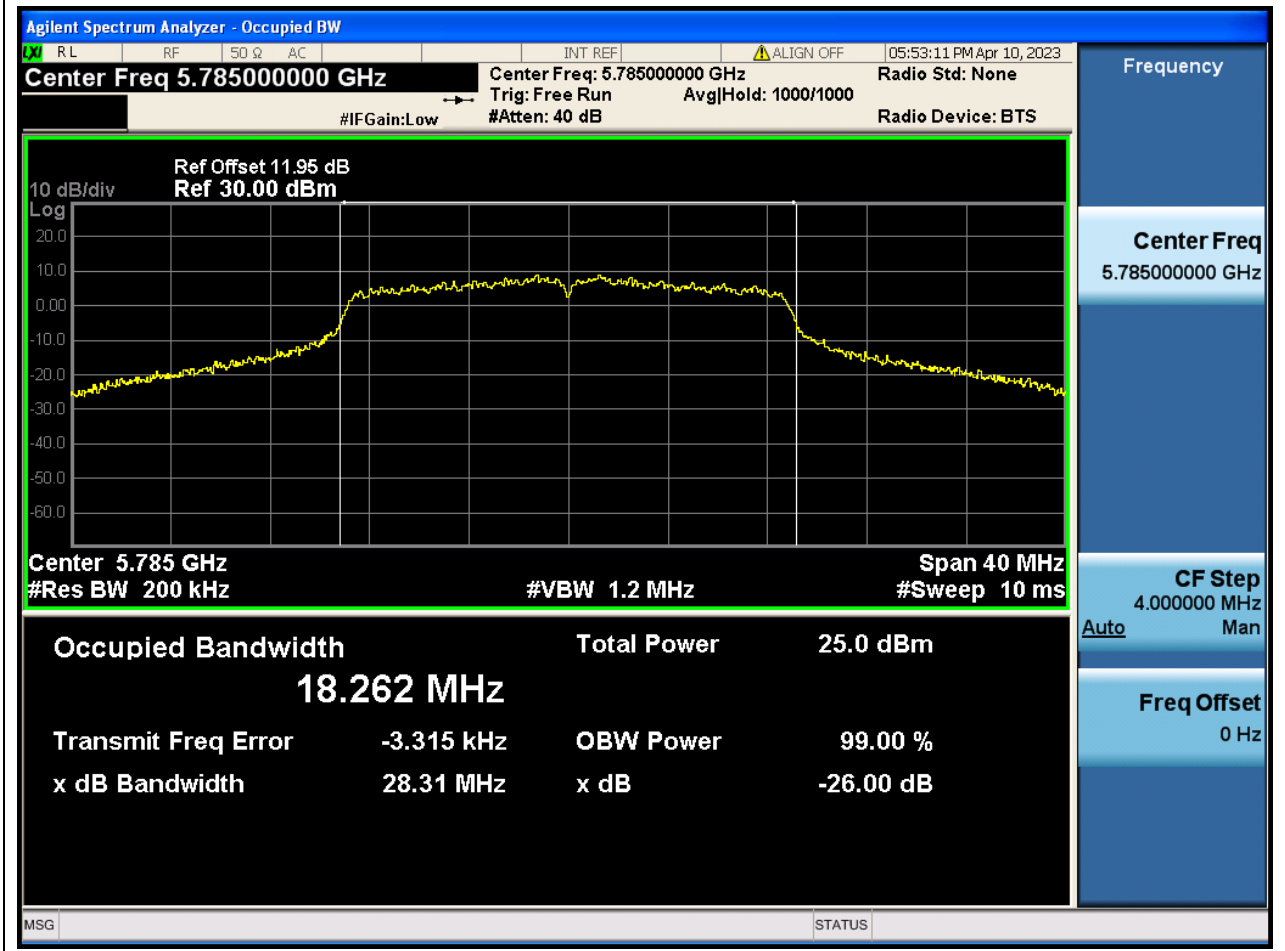

70. 802.11n_20M_U-NII-3_M

70.1. A.2.2-99% Bandwidth(NTNV)

Center Frequency (MHz)	OBW Power (%)	RBW (MHz)	Detector	Limit (MHz)	OBW (MHz)	Verdict
5785	99	0.2	Peak	0	18.261928	N/A