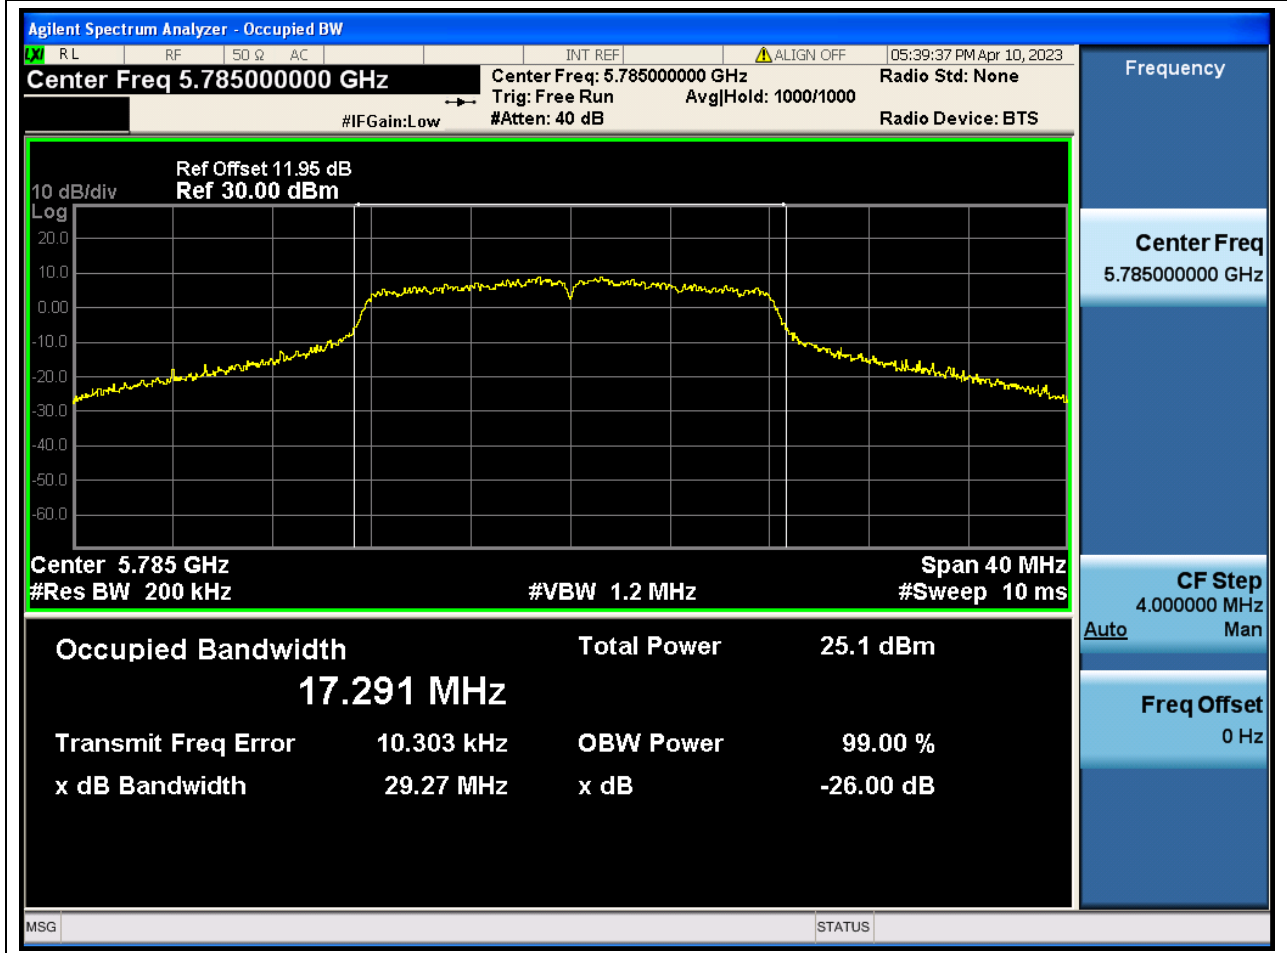

67. 802.11a_20M_U-NII-3_M

67.1. A.2.2-99% Bandwidth(NTNV)

Center Frequency (MHz)	OBW Power (%)	RBW (MHz)	Detector	Limit (MHz)	OBW (MHz)	Verdict
5785	99	0.2	Peak	0	17.291305	N/A