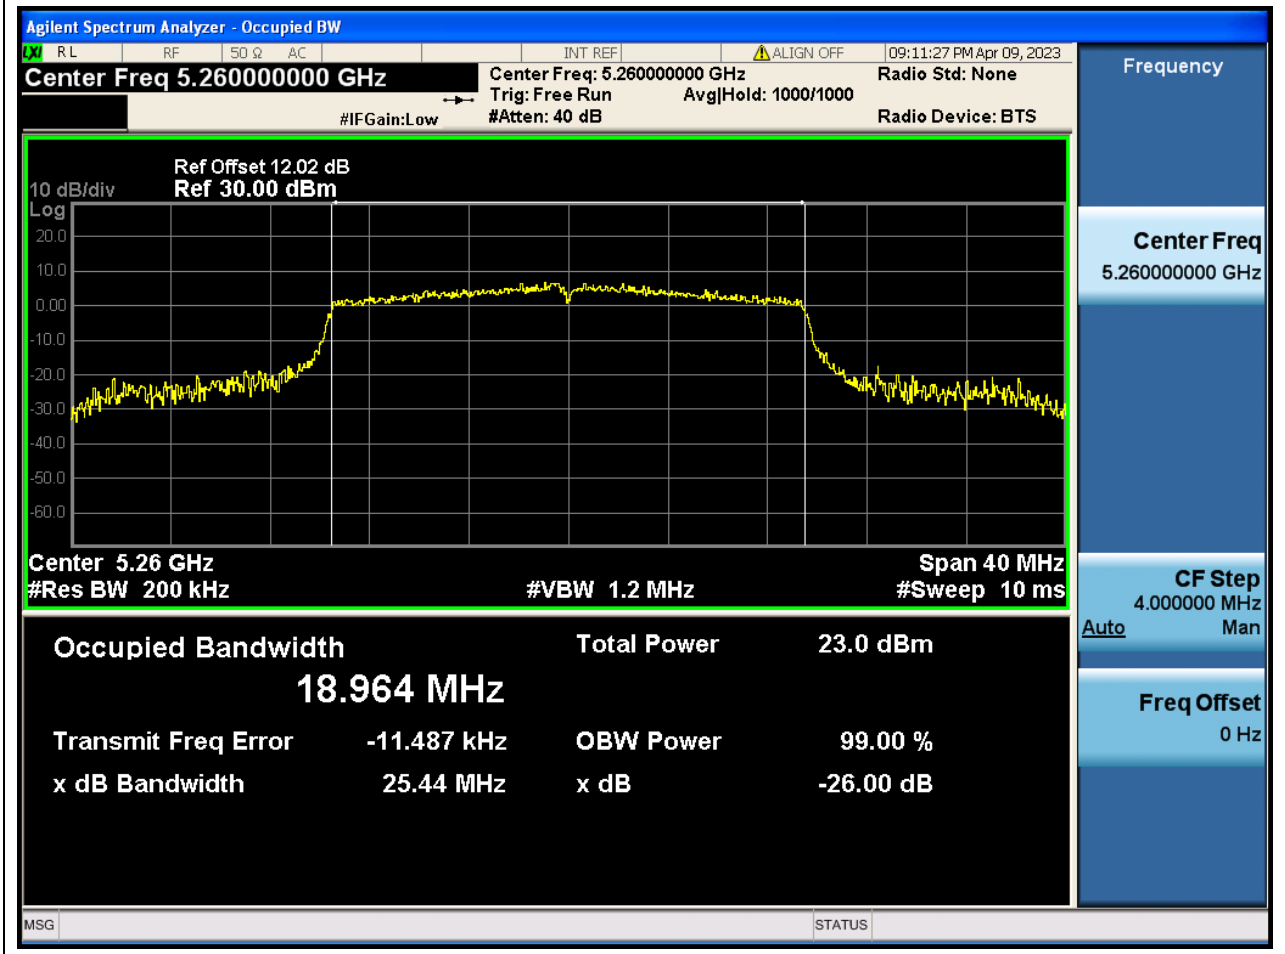

35. 802.11ax_20M_U-NII-2A_L

35.1. A.2.2-99% Bandwidth(NTNV)

Center Frequency (MHz)	OBW Power (%)	RBW (MHz)	Detector	Limit (MHz)	OBW (MHz)	Verdict
5260	99	0.2	Peak	0	18.963957	N/A