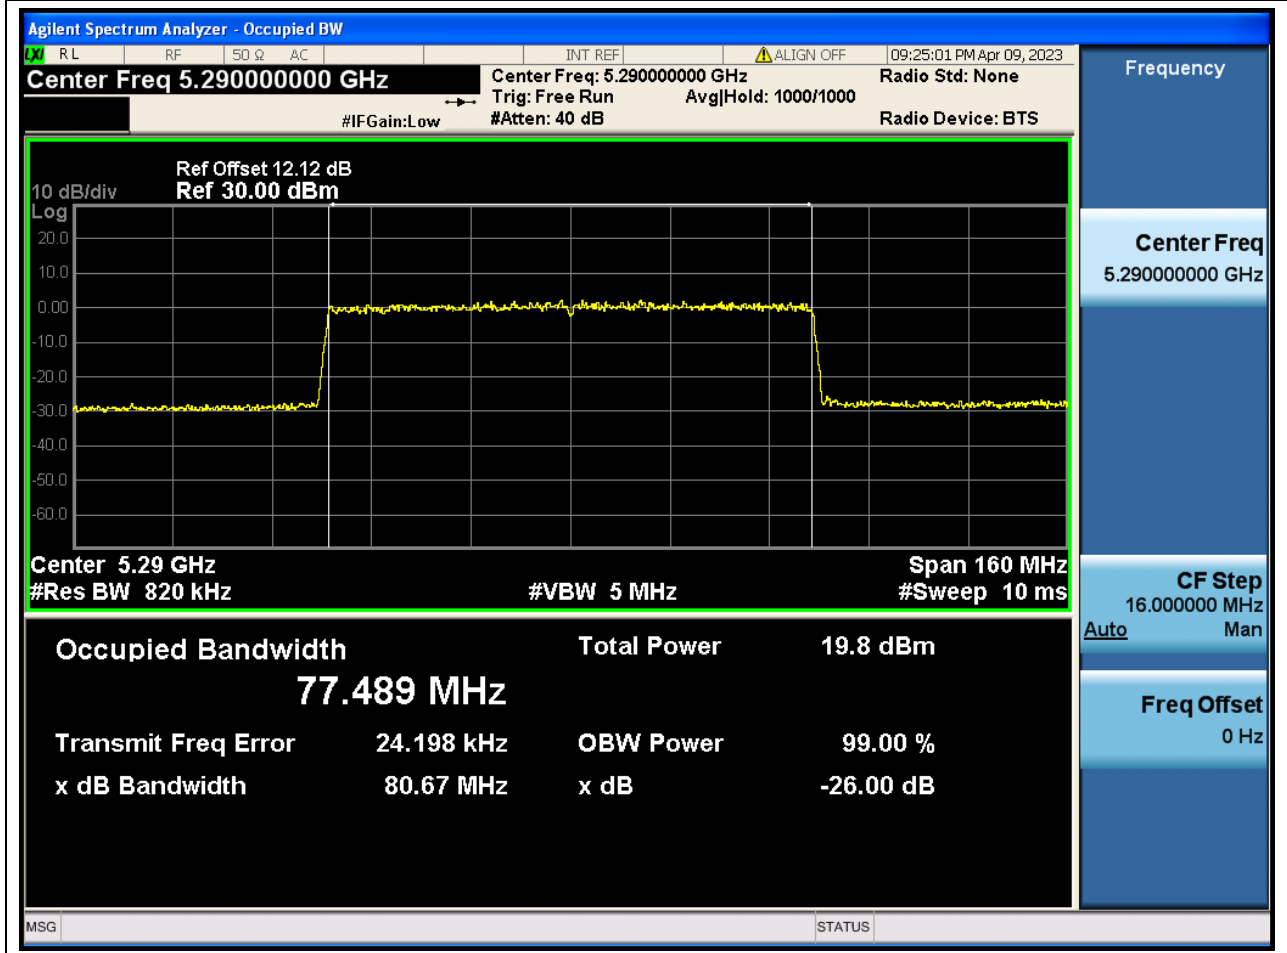

40. 802.11ax_80M_U-NII-2A_M

40.1. A.2.2-99% Bandwidth(NTNV)

Center Frequency (MHz)	OBW Power (%)	RBW (MHz)	Detector	Limit (MHz)	OBW (MHz)	Verdict
5290	99	0.82	Peak	0	77.488994	N/A