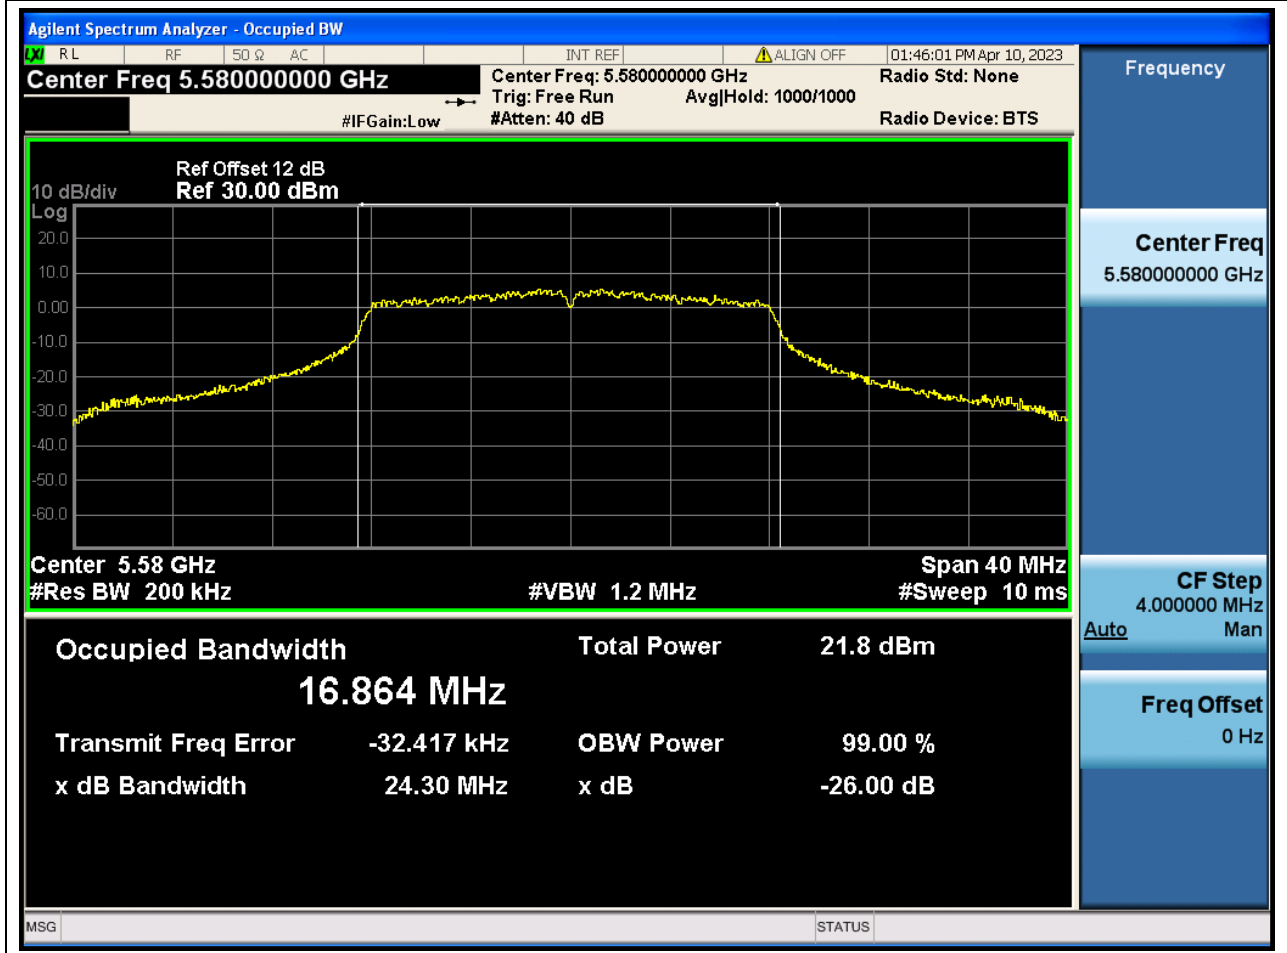

42. 802.11a_20M_U-NII-2C_M

42.1. A.2.2-99% Bandwidth(NTNV)

Center Frequency (MHz)	OBW Power (%)	RBW (MHz)	Detector	Limit (MHz)	OBW (MHz)	Verdict
5580	99	0.2	Peak	0	16.864301	N/A