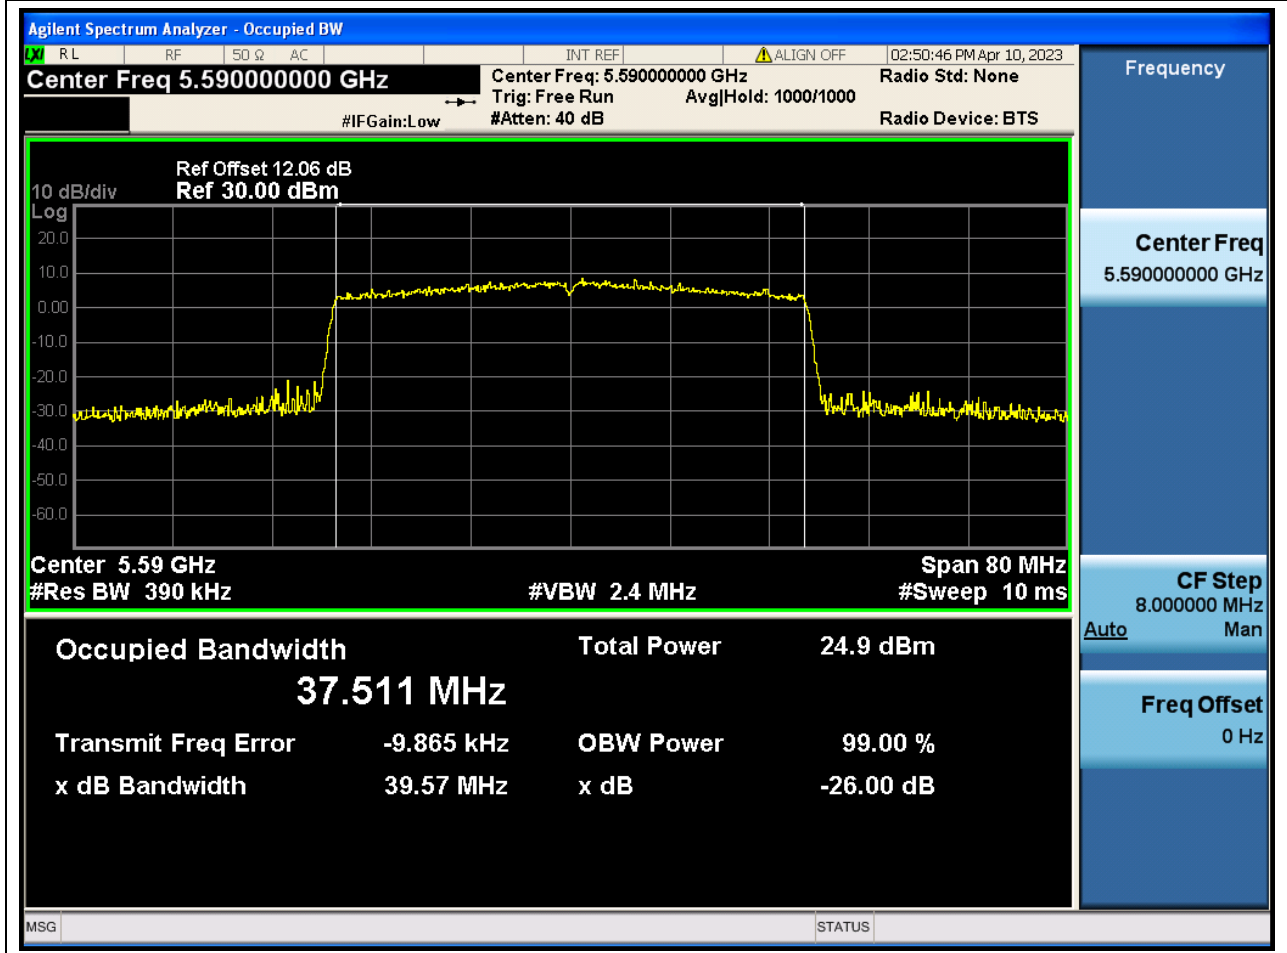

62. 802.11ax_40M_U-NII-2C_M

62.1. A.2.2-99% Bandwidth(NTNV)

Center Frequency (MHz)	OBW Power (%)	RBW (MHz)	Detector	Limit (MHz)	OBW (MHz)	Verdict
5590	99	0.39	Peak	0	37.510883	N/A