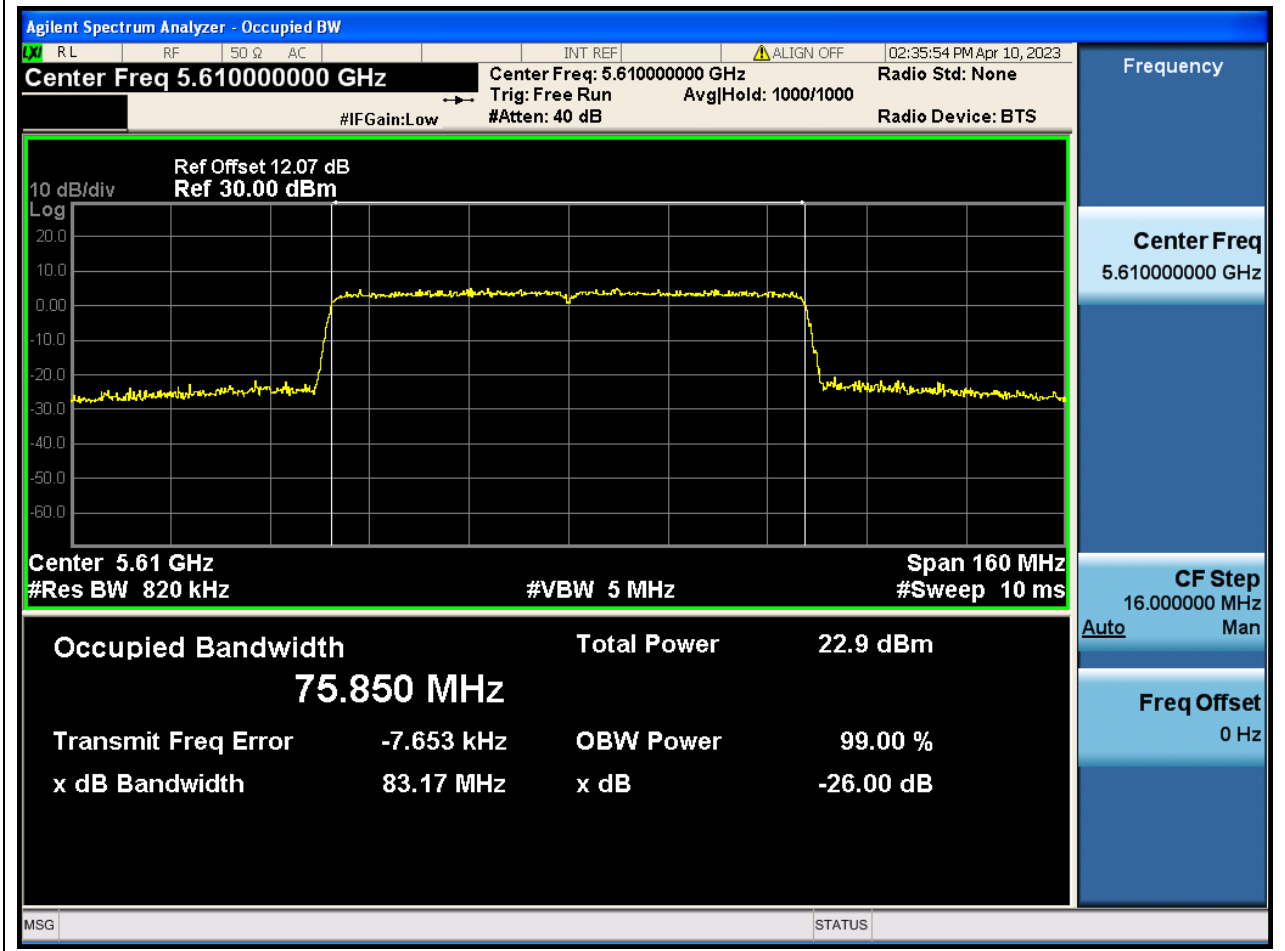

57. 802.11ac_80M_U-NII-2C_M

57.1. A.2.2-99% Bandwidth(NTNV)

Center Frequency (MHz)	OBW Power (%)	RBW (MHz)	Detector	Limit (MHz)	OBW (MHz)	Verdict
5610	99	0.82	Peak	0	75.849521	N/A