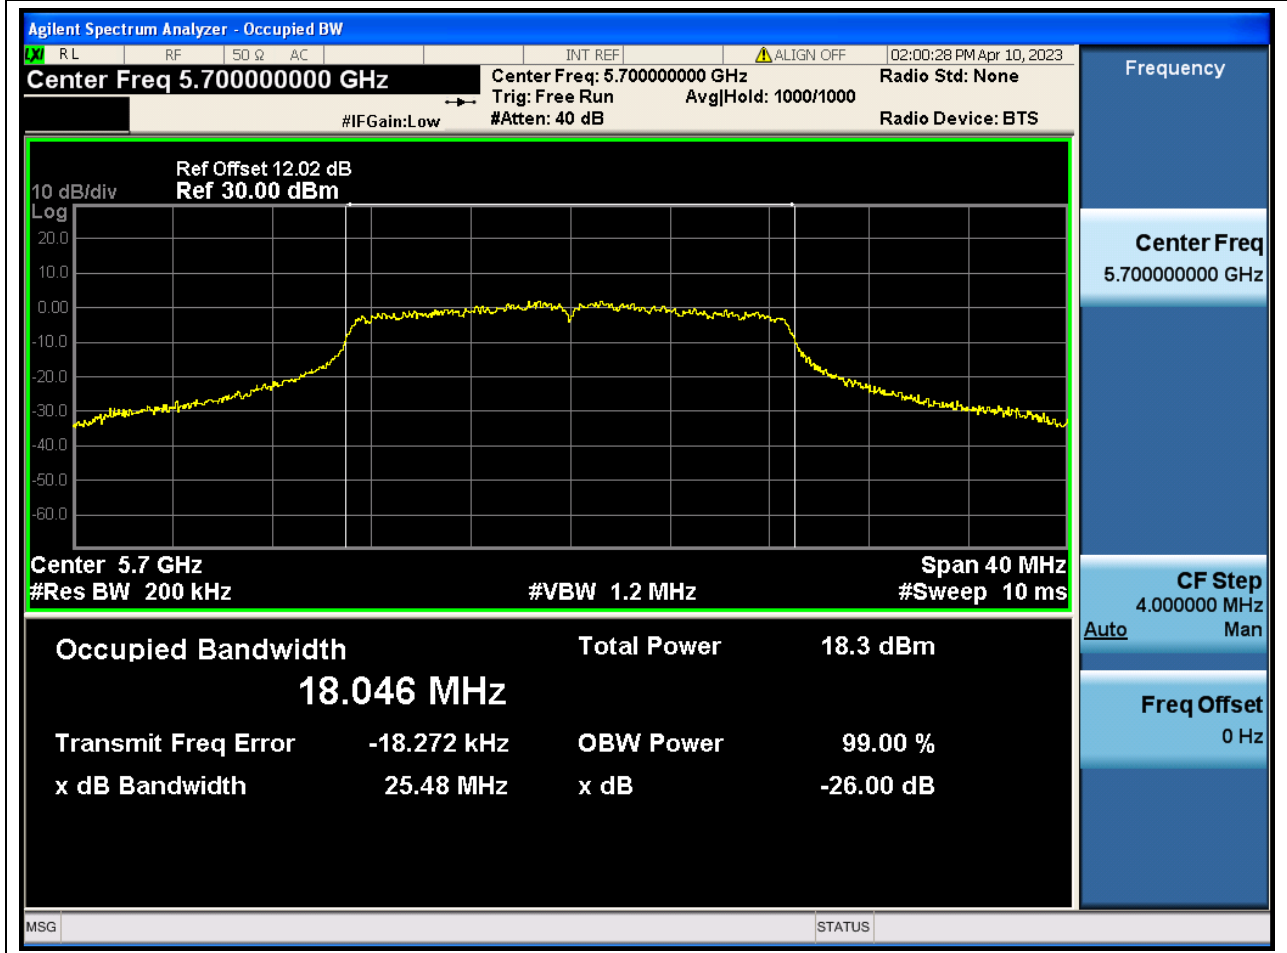

46. 802.11n_20M_U-NII-2C_H

46.1. A.2.2-99% Bandwidth(NTNV)

Center Frequency (MHz)	OBW Power (%)	RBW (MHz)	Detector	Limit (MHz)	OBW (MHz)	Verdict
5700	99	0.2	Peak	0	18.04638	N/A