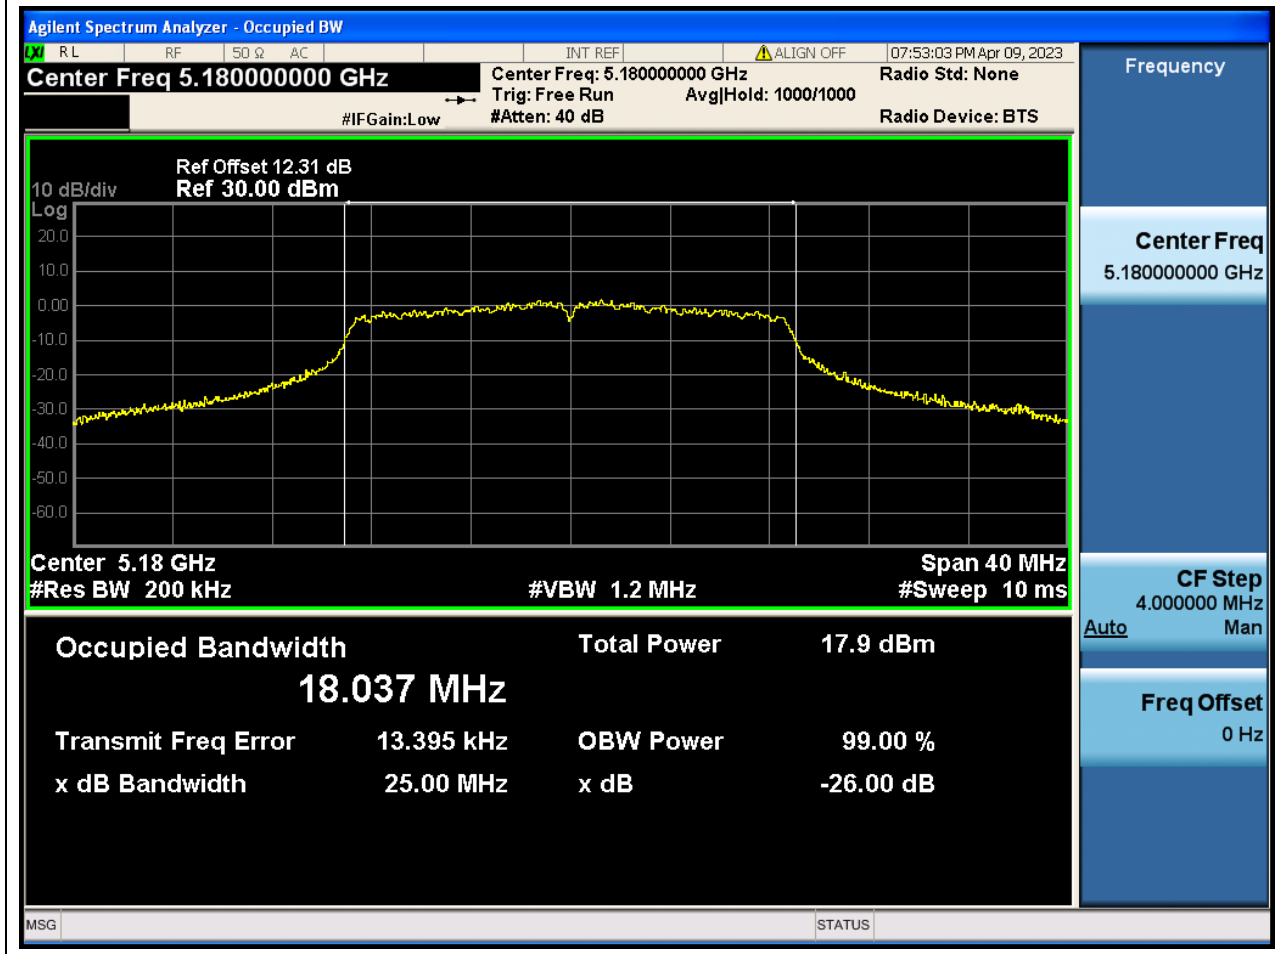

9. 802.11ac_20M_U-NII-1_L

9.1. A.2.2-99% Bandwidth(NTNV)

Center Frequency (MHz)	OBW Power (%)	RBW (MHz)	Detector	Limit (MHz)	OBW (MHz)	Verdict
5180	99	0.2	Peak	0	18.036678	N/A