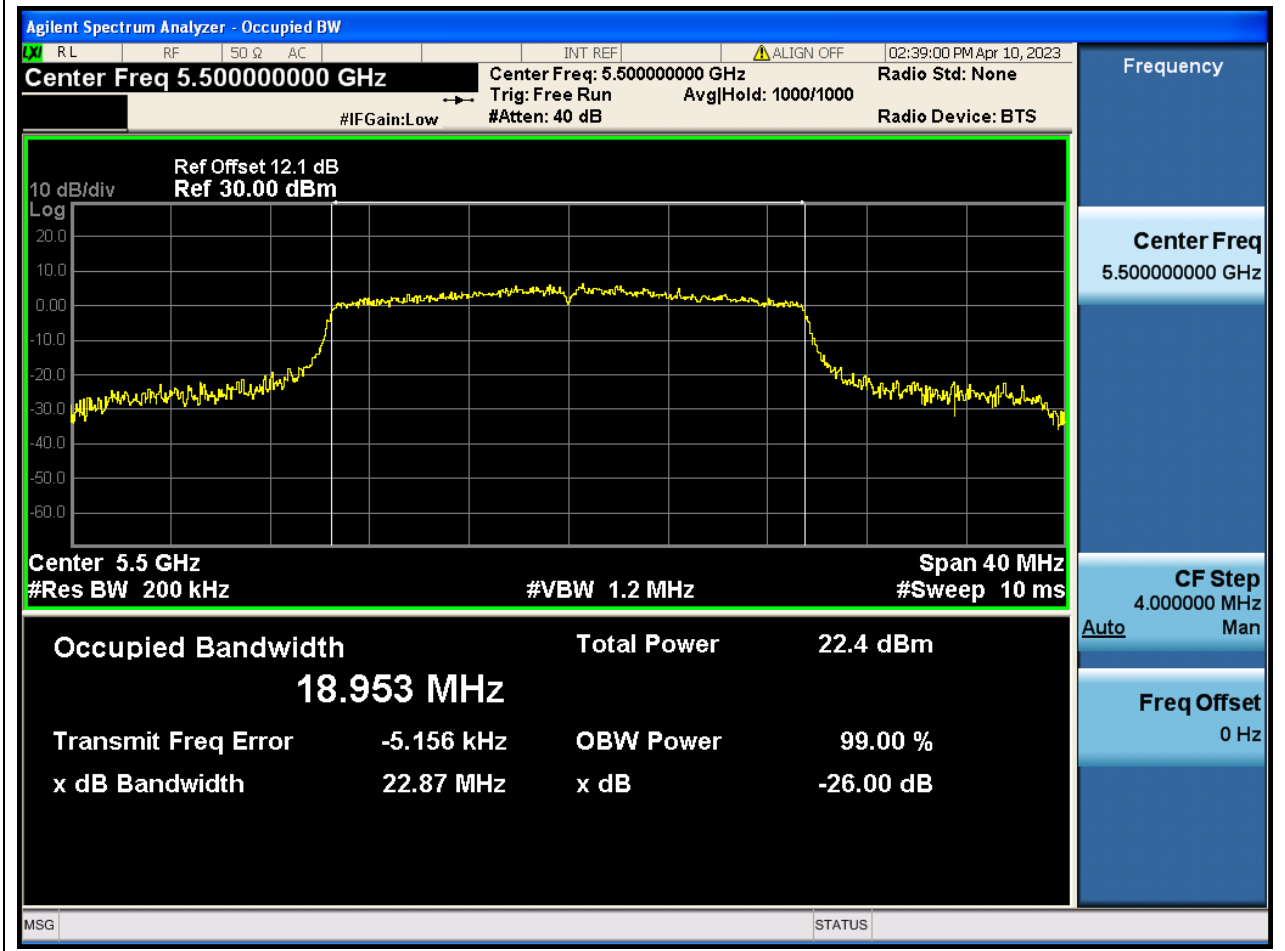

58. 802.11ax_20M_U-NII-2C_L

58.1. A.2.2-99% Bandwidth(NTNV)

Center Frequency (MHz)	OBW Power (%)	RBW (MHz)	Detector	Limit (MHz)	OBW (MHz)	Verdict
5500	99	0.2	Peak	0	18.953349	N/A