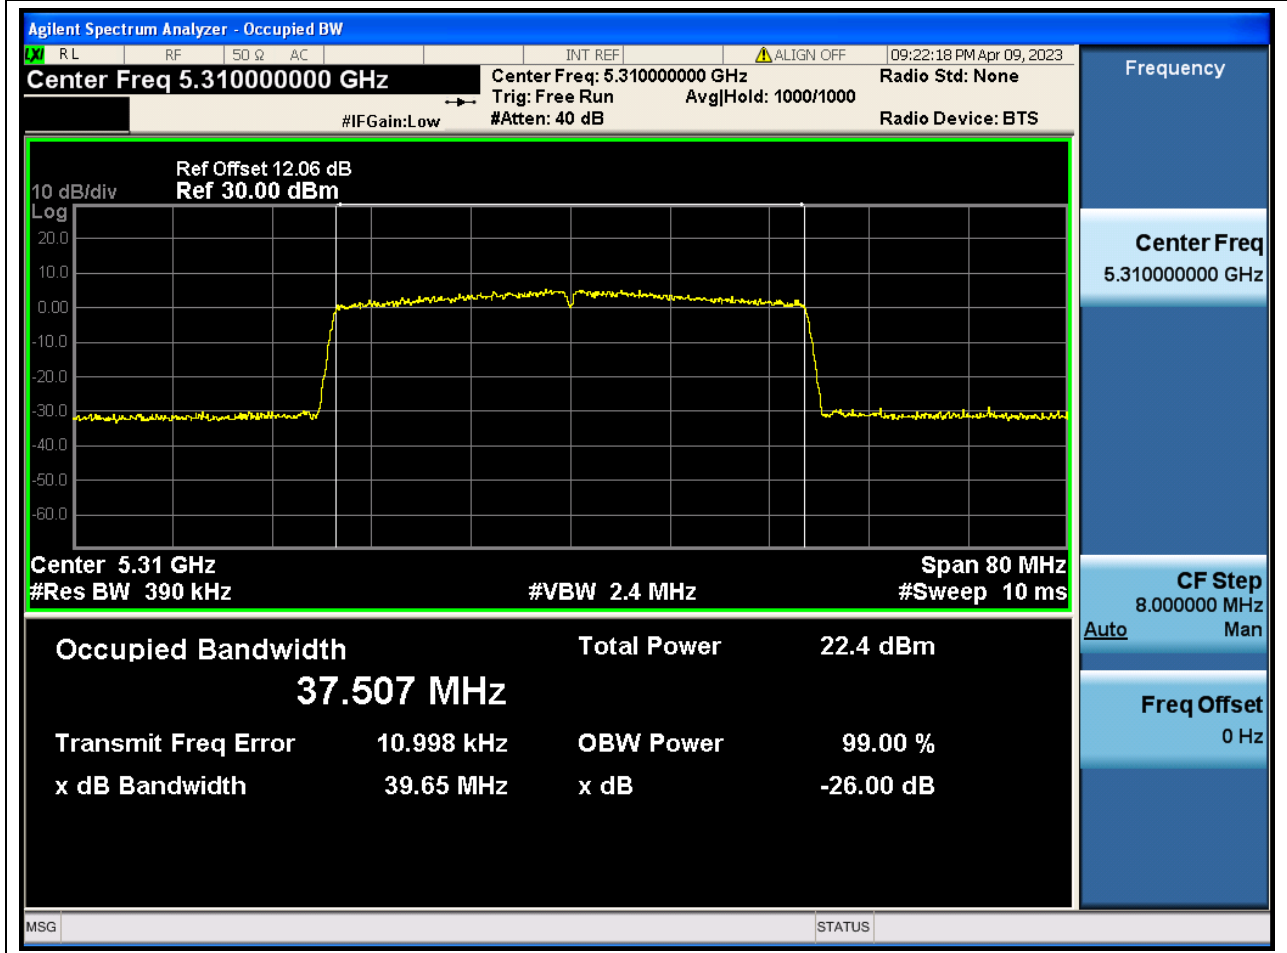

39. 802.11ax_40M_U-NII-2A_H

39.1. A.2.2-99% Bandwidth(NTNV)

Center Frequency (MHz)	OBW Power (%)	RBW (MHz)	Detector	Limit (MHz)	OBW (MHz)	Verdict
5310	99	0.39	Peak	0	37.50703	N/A