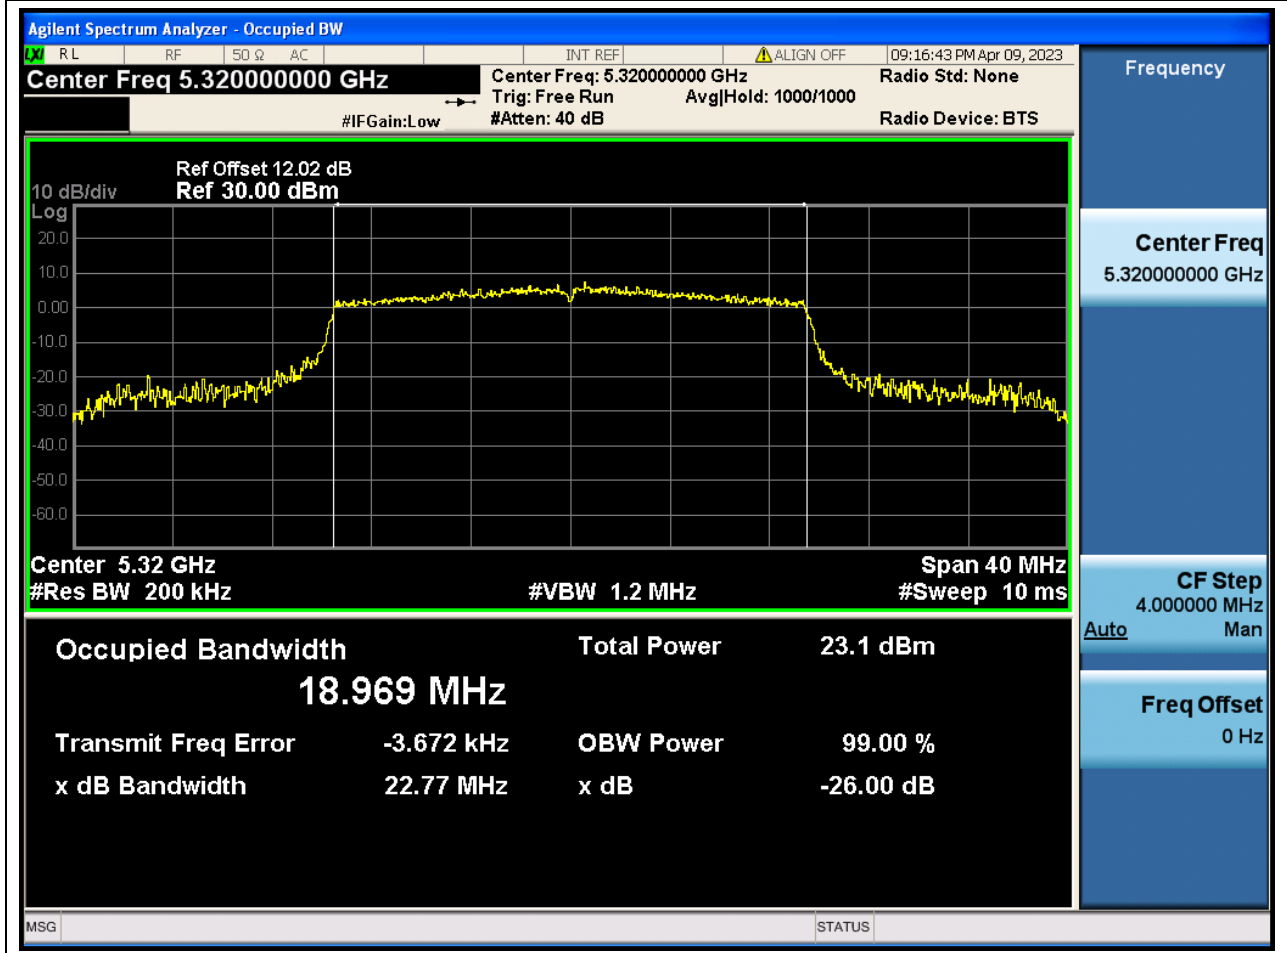

37. 802.11ax_20M_U-NII-2A_H

37.1. A.2.2-99% Bandwidth(NTNV)

Center Frequency (MHz)	OBW Power (%)	RBW (MHz)	Detector	Limit (MHz)	OBW (MHz)	Verdict
5320	99	0.2	Peak	0	18.96917	N/A