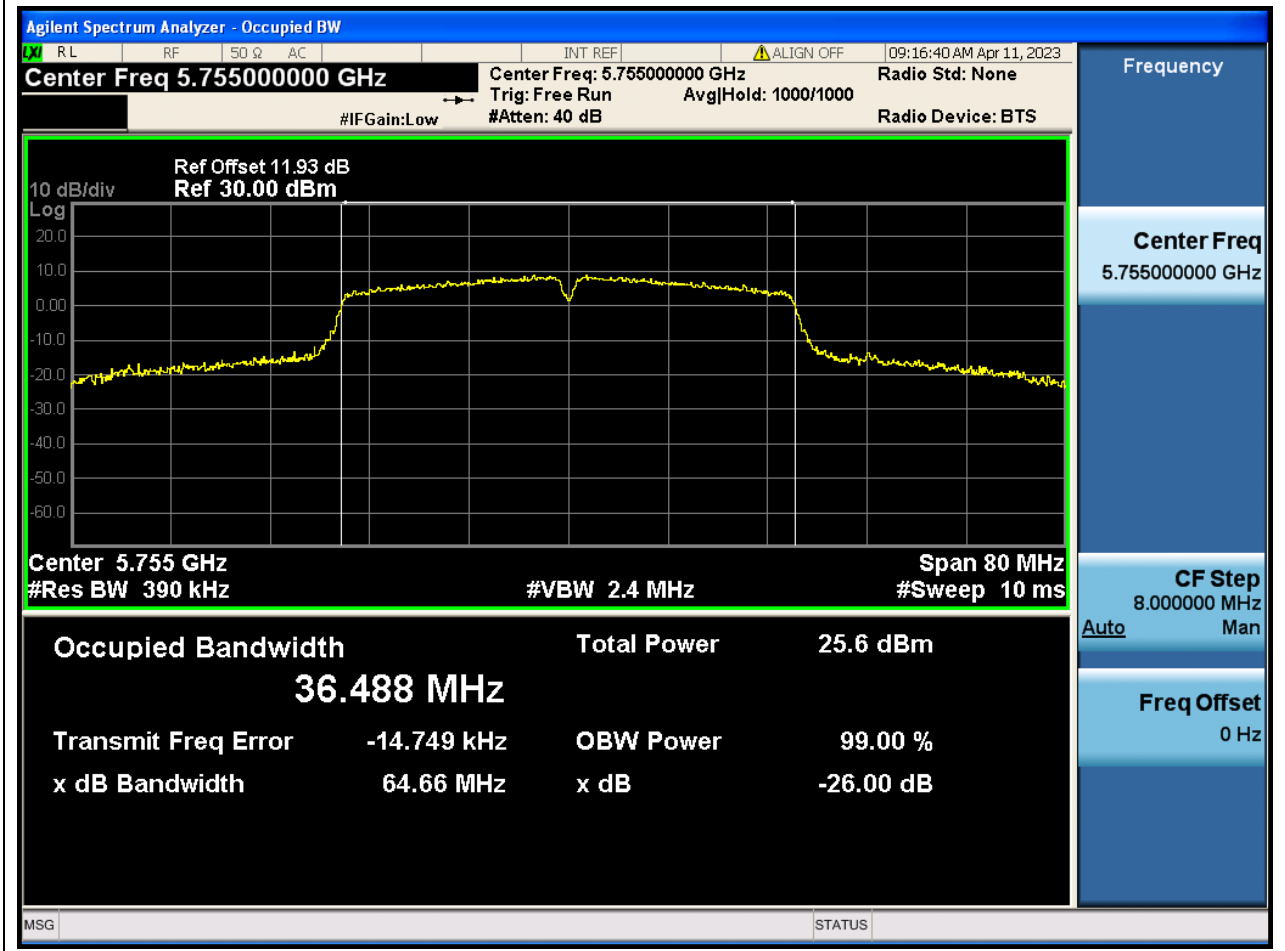

77. 802.11ac_40M_U-NII-3_L

77.1. A.2.2-99% Bandwidth(NTNV)

Center Frequency (MHz)	OBW Power (%)	RBW (MHz)	Detector	Limit (MHz)	OBW (MHz)	Verdict
5755	99	0.39	Peak	0	36.488043	N/A