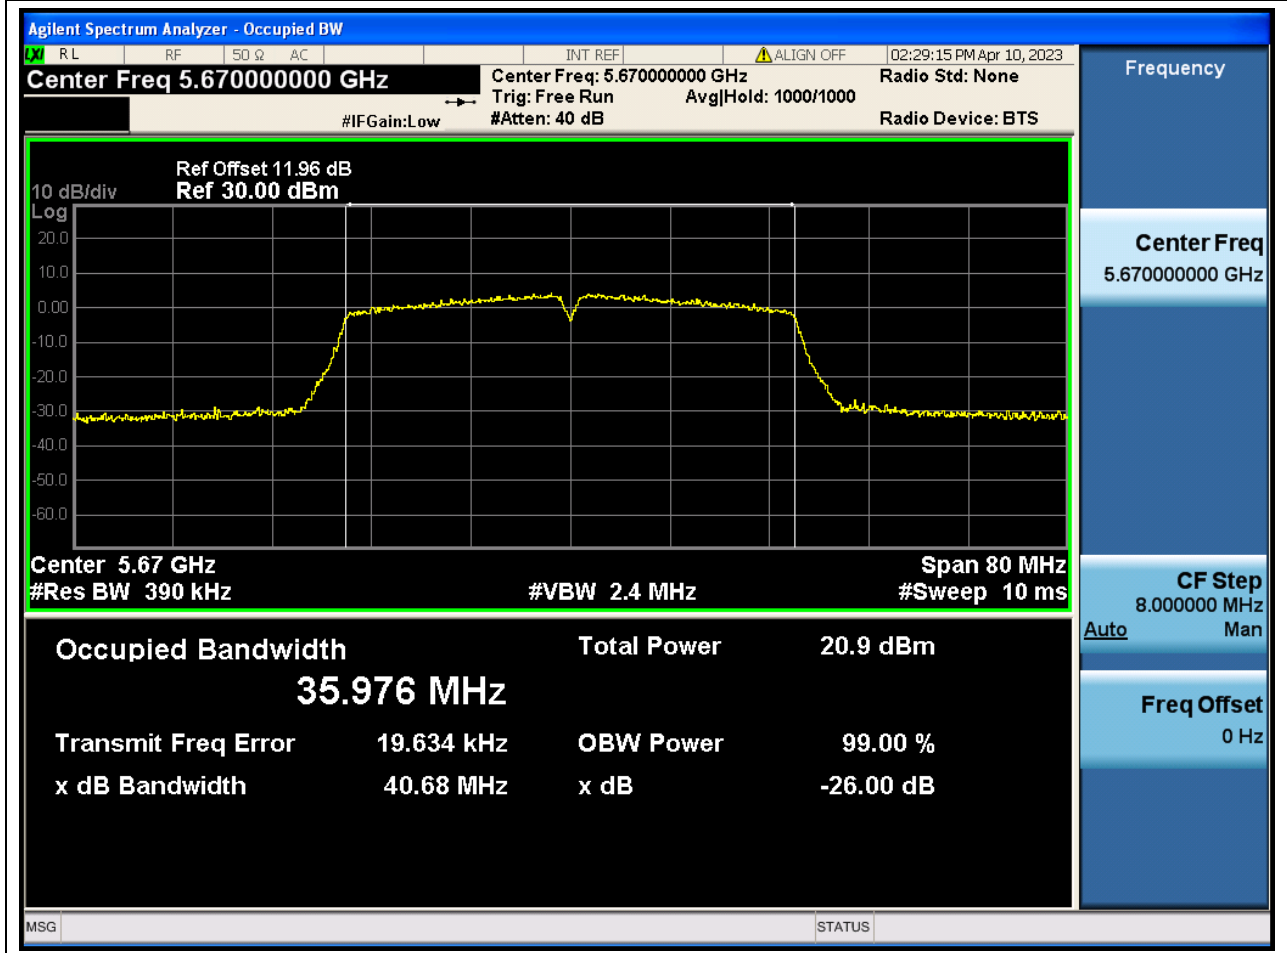

55. 802.11ac_40M_U-NII-2C_H

55.1. A.2.2-99% Bandwidth(NTNV)

Center Frequency (MHz)	OBW Power (%)	RBW (MHz)	Detector	Limit (MHz)	OBW (MHz)	Verdict
5670	99	0.39	Peak	0	35.97643	N/A