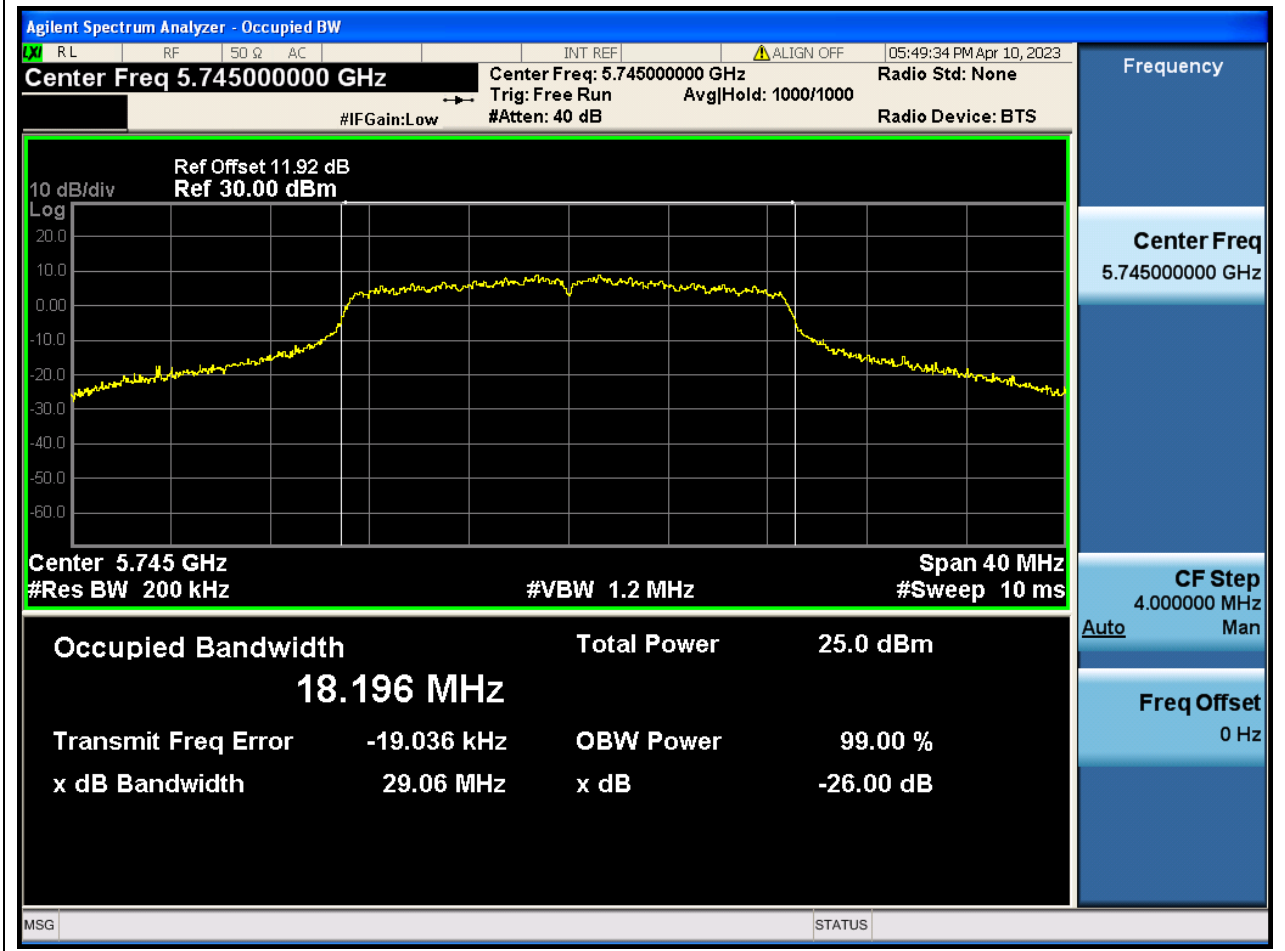

69. 802.11n_20M_U-NII-3_L

69.1. A.2.2-99% Bandwidth(NTNV)

Center Frequency (MHz)	OBW Power (%)	RBW (MHz)	Detector	Limit (MHz)	OBW (MHz)	Verdict
5745	99	0.2	Peak	0	18.195951	N/A