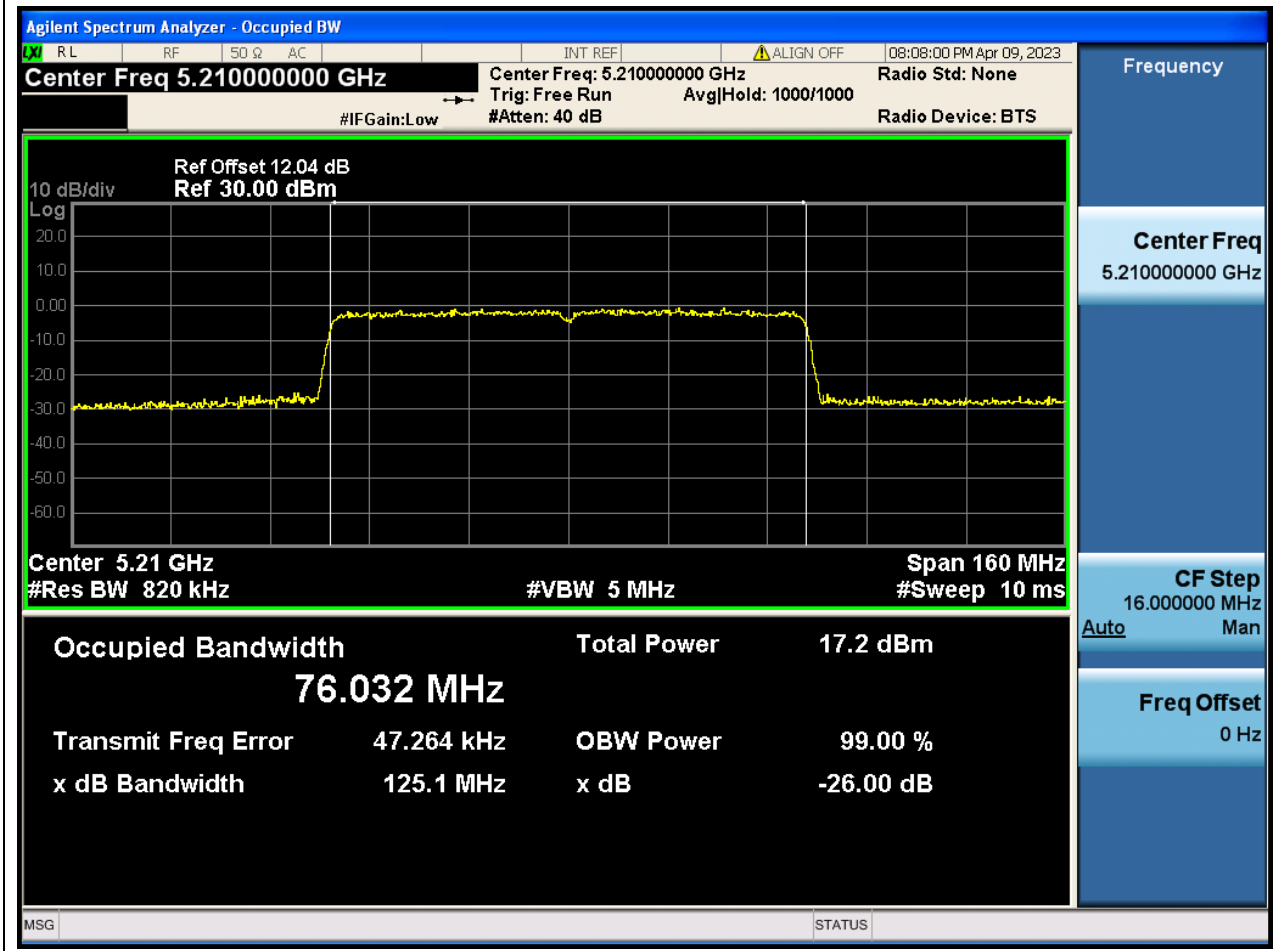

14. 802.11ac_80M_U-NII-1_M

14.1. A.2.2-99% Bandwidth(NTNV)

Center Frequency (MHz)	OBW Power (%)	RBW (MHz)	Detector	Limit (MHz)	OBW (MHz)	Verdict
5210	99	0.82	Peak	0	76.031881	N/A