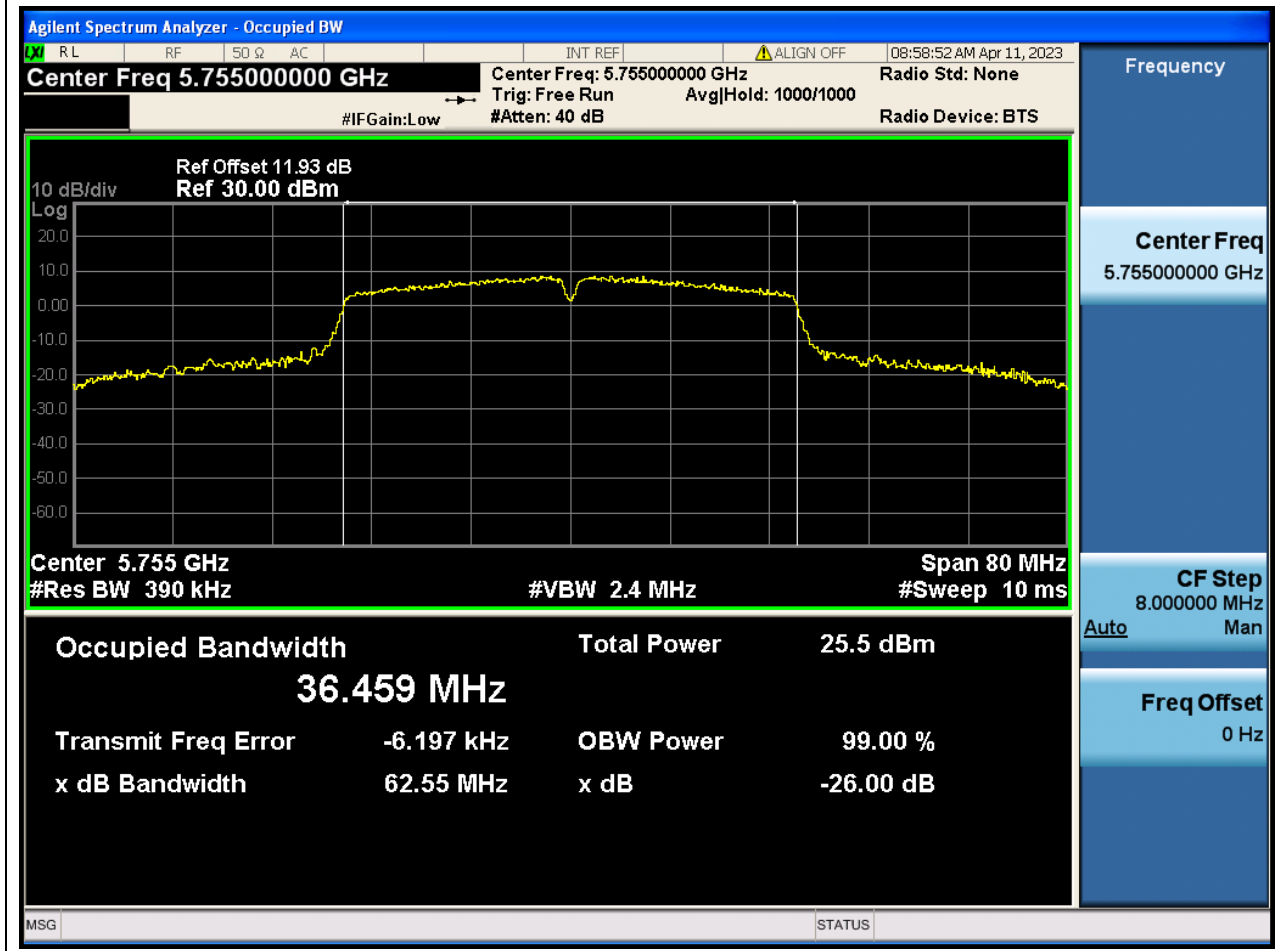

72. 802.11n_40M_U-NII-3_L

72.1. A.2.2-99% Bandwidth(NTNV)

Center Frequency (MHz)	OBW Power (%)	RBW (MHz)	Detector	Limit (MHz)	OBW (MHz)	Verdict
5755	99	0.39	Peak	0	36.458827	N/A