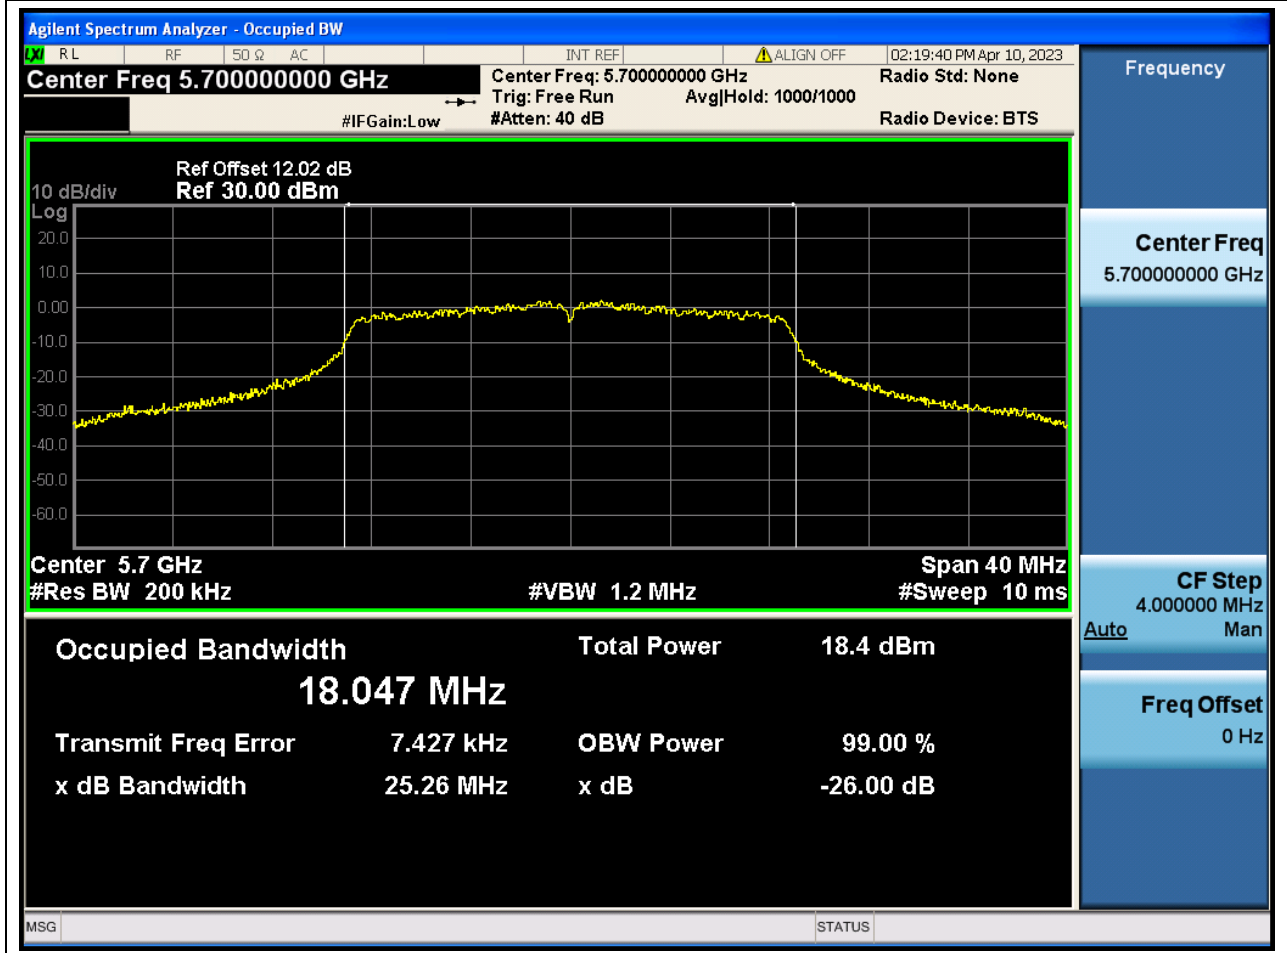

52. 802.11ac_20M_U-NII-2C_H

52.1. A.2.2-99% Bandwidth(NTNV)

Center Frequency (MHz)	OBW Power (%)	RBW (MHz)	Detector	Limit (MHz)	OBW (MHz)	Verdict
5700	99	0.2	Peak	0	18.046829	N/A