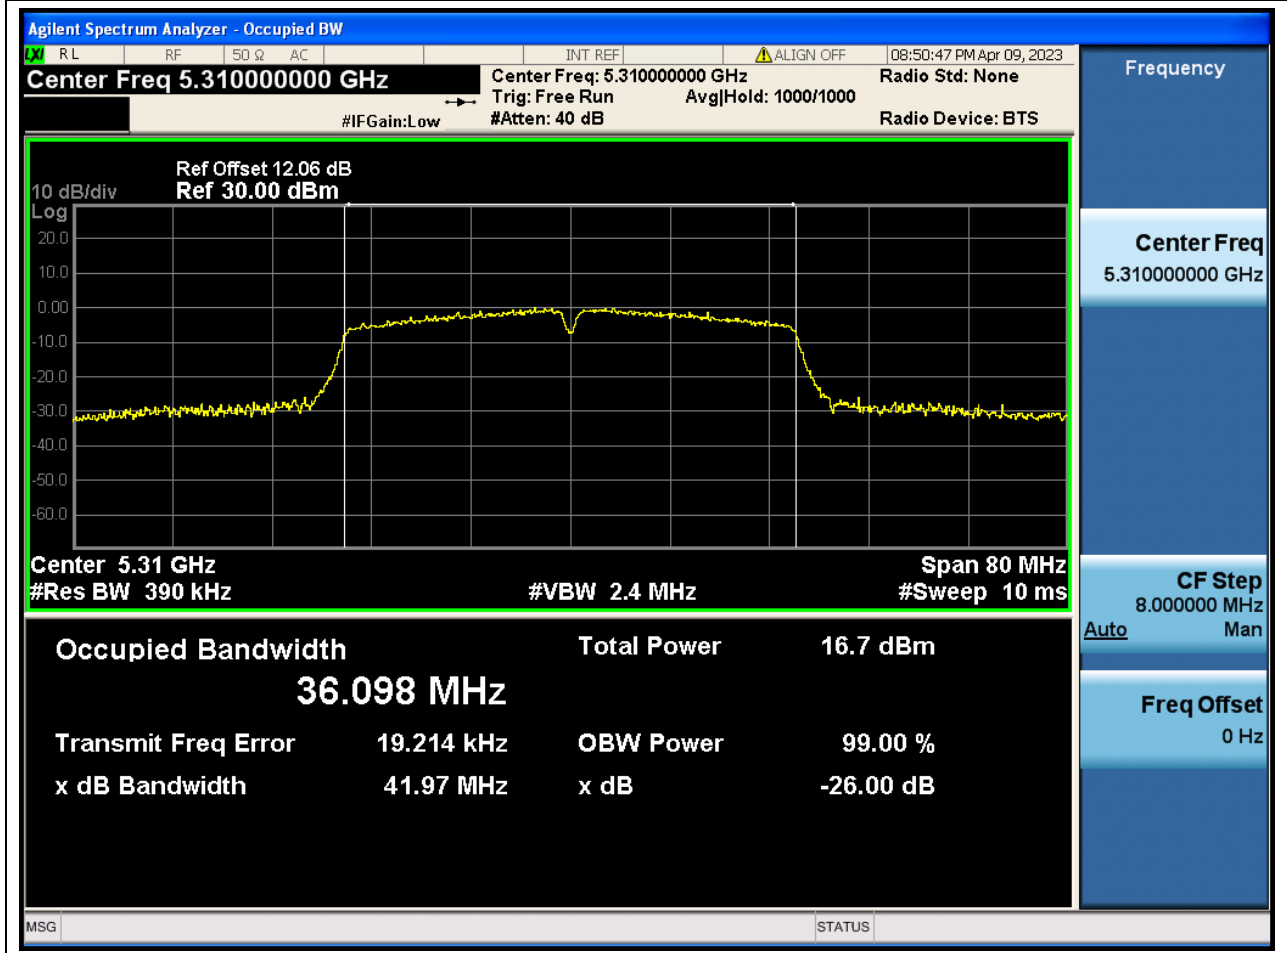

28. 802.11n_40M_U-NII-2A_H

28.1. A.2.2-99% Bandwidth(NTNV)

Center Frequency (MHz)	OBW Power (%)	RBW (MHz)	Detector	Limit (MHz)	OBW (MHz)	Verdict
5310	99	0.39	Peak	0	36.098432	N/A