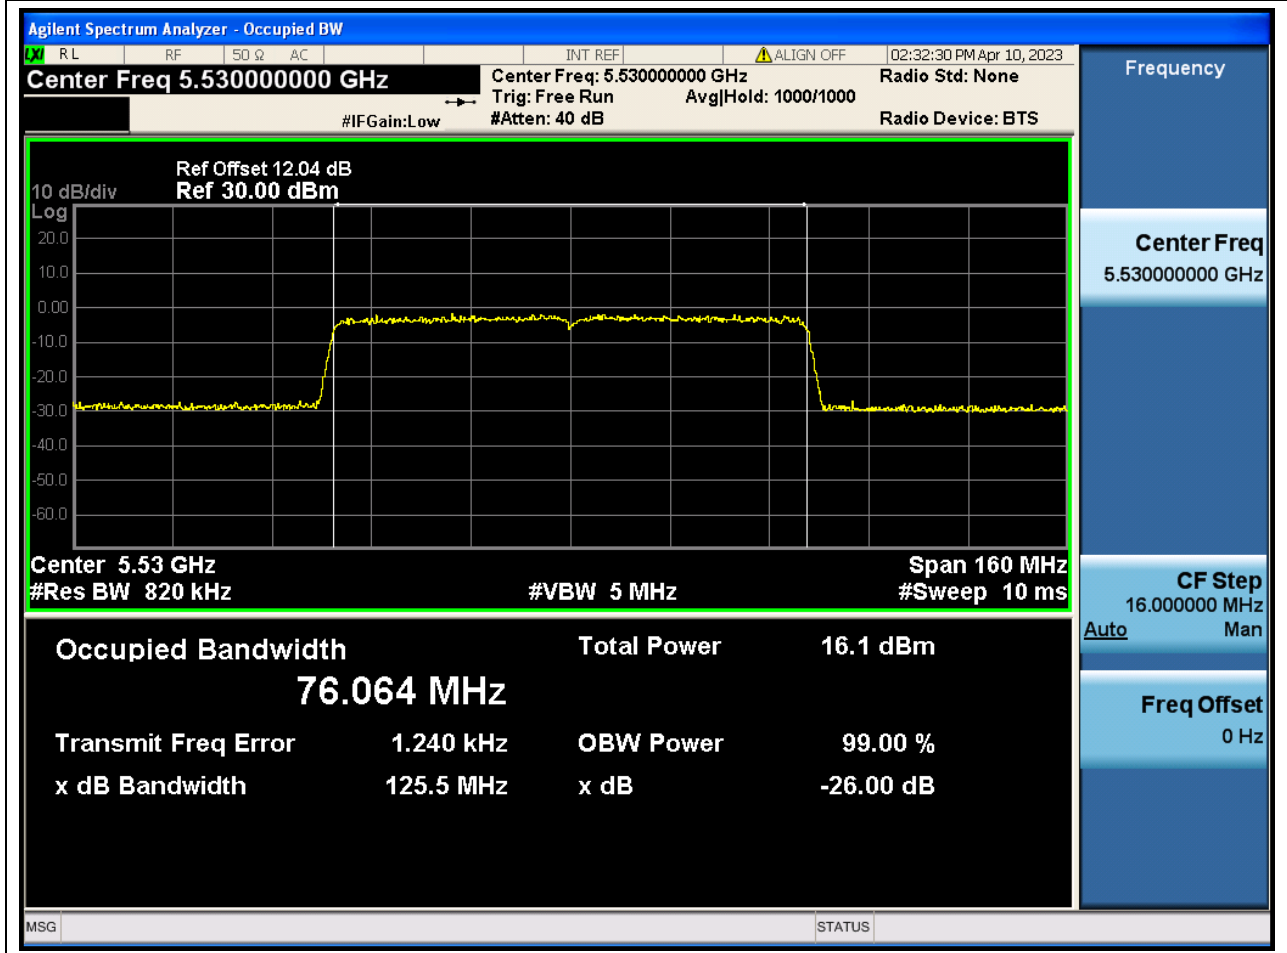

56. 802.11ac_80M_U-NII-2C_L

56.1. A.2.2-99% Bandwidth(NTNV)

Center Frequency (MHz)	OBW Power (%)	RBW (MHz)	Detector	Limit (MHz)	OBW (MHz)	Verdict
5530	99	0.82	Peak	0	76.063875	N/A