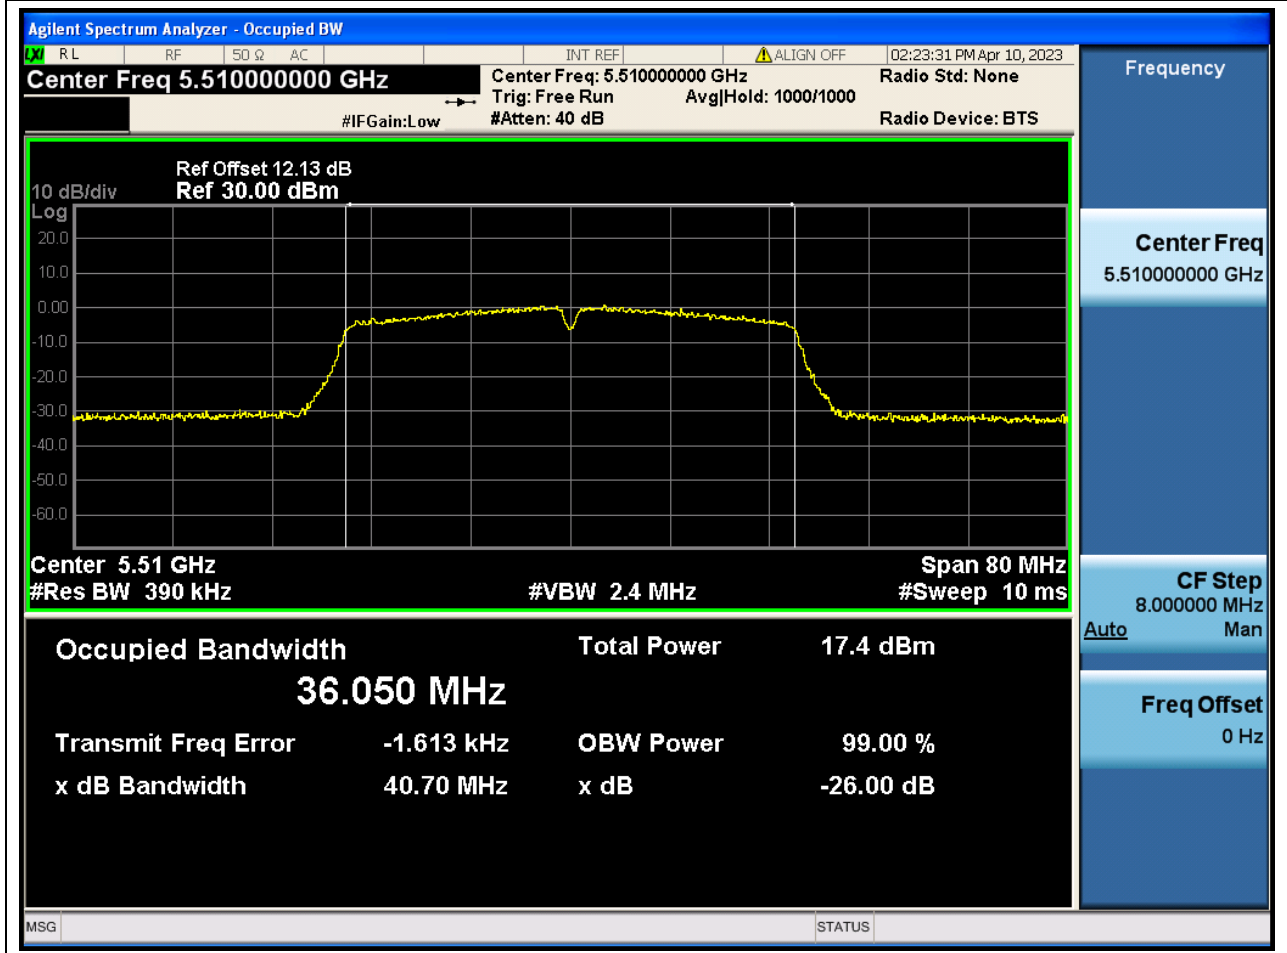

53. 802.11ac_40M_U-NII-2C_L

53.1. A.2.2-99% Bandwidth(NTNV)

Center Frequency (MHz)	OBW Power (%)	RBW (MHz)	Detector	Limit (MHz)	OBW (MHz)	Verdict
5510	99	0.39	Peak	0	36.049937	N/A