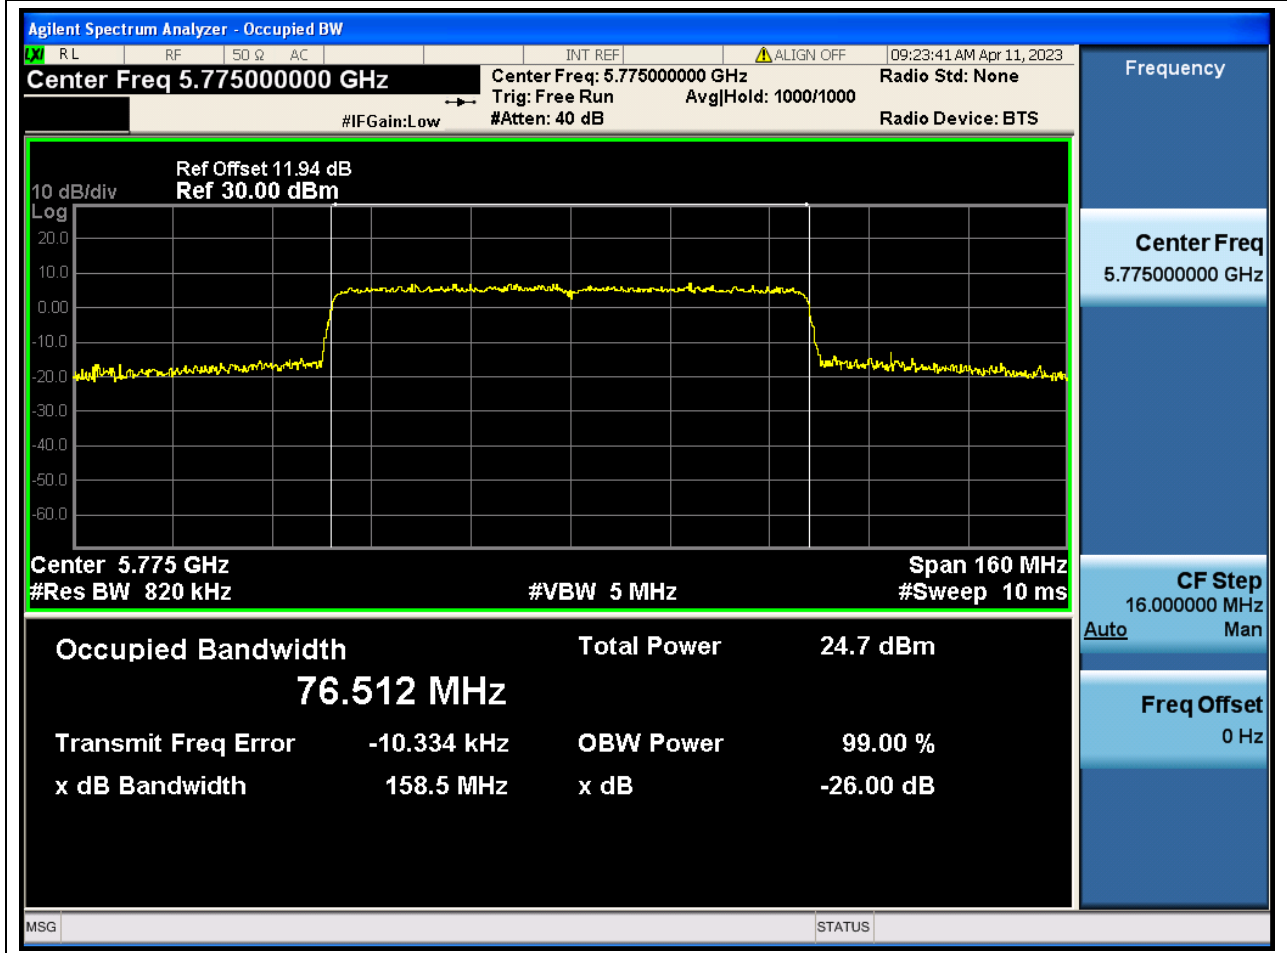

79. 802.11ac_80M_U-NII-3_M

79.1. A.2.2-99% Bandwidth(NTNV)

Center Frequency (MHz)	OBW Power (%)	RBW (MHz)	Detector	Limit (MHz)	OBW (MHz)	Verdict
5775	99	0.82	Peak	0	76.512253	N/A