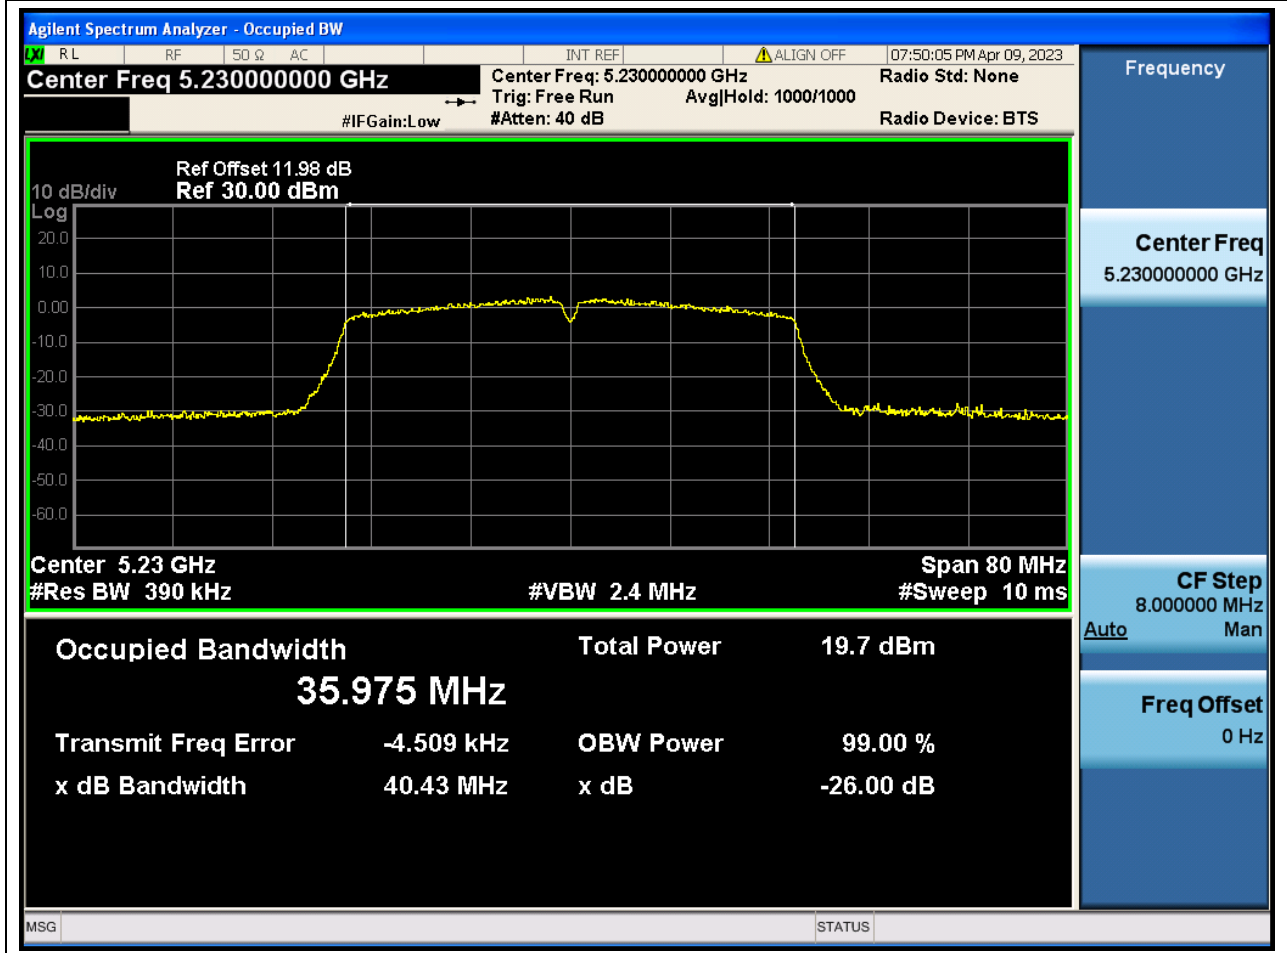

8. 802.11n_40M_U-NII-1_H

8.1. A.2.2-99% Bandwidth(NTNV)

Center Frequency (MHz)	OBW Power (%)	RBW (MHz)	Detector	Limit (MHz)	OBW (MHz)	Verdict
5230	99	0.39	Peak	0	35.974833	N/A