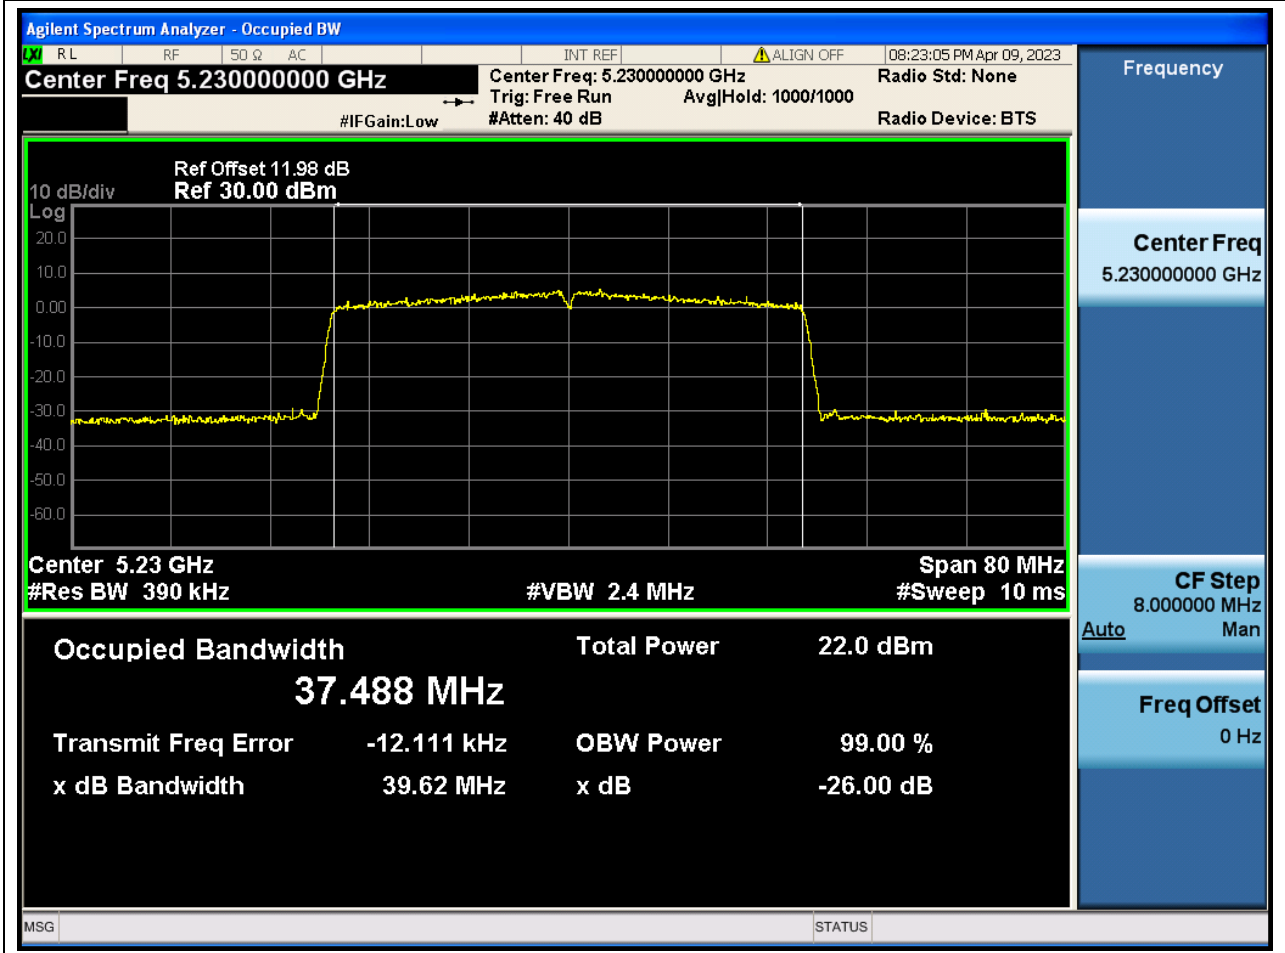

19. 802.11ax_40M_U-NII-1_H

19.1. A.2.2-99% Bandwidth(NTNV)

Center Frequency (MHz)	OBW Power (%)	RBW (MHz)	Detector	Limit (MHz)	OBW (MHz)	Verdict
5230	99	0.39	Peak	0	37.487724	N/A