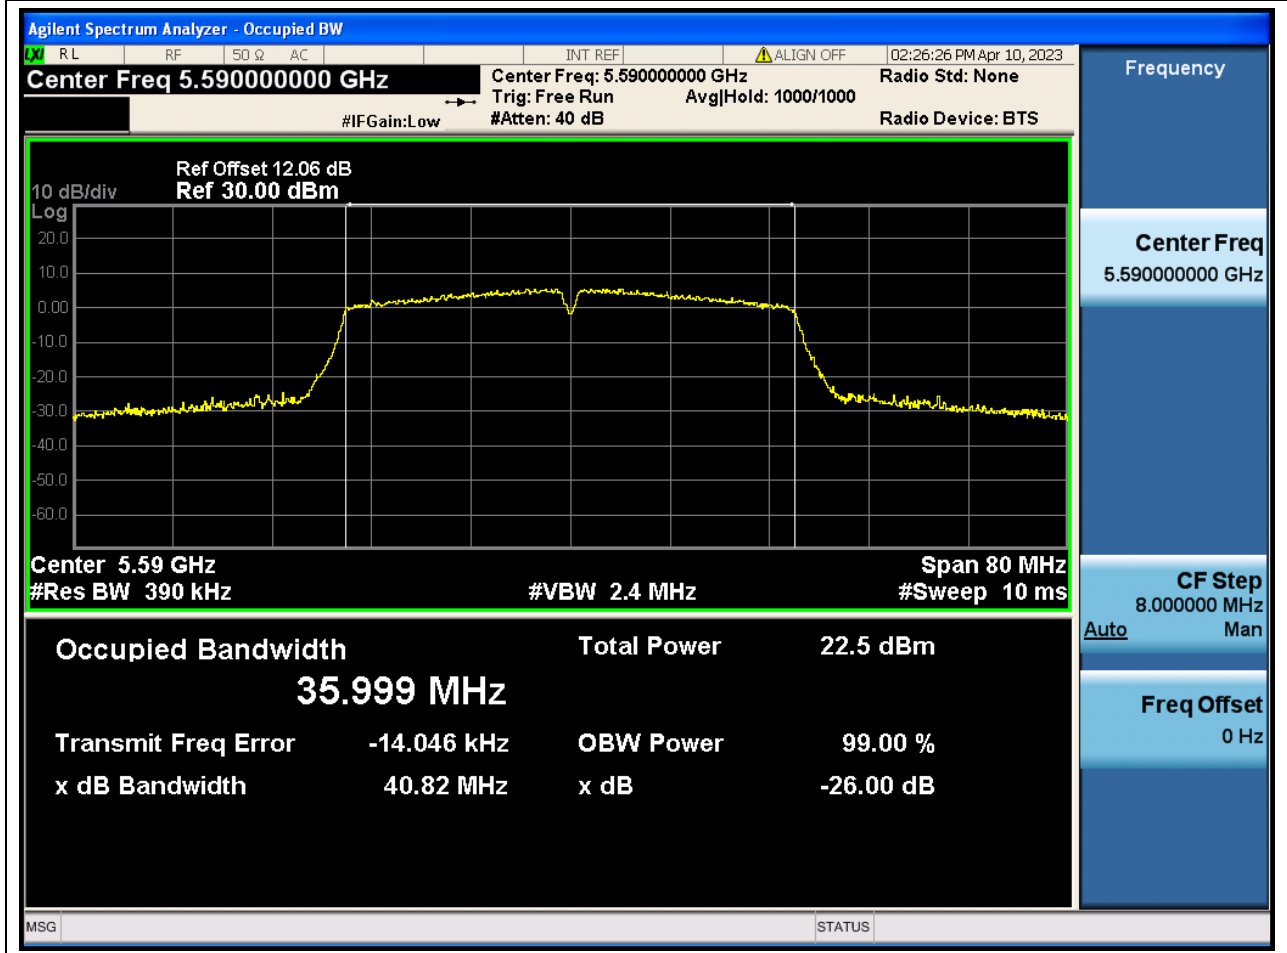

54. 802.11ac_40M_U-NII-2C_M

54.1. A.2.2-99% Bandwidth(NTNV)

Center Frequency (MHz)	OBW Power (%)	RBW (MHz)	Detector	Limit (MHz)	OBW (MHz)	Verdict
5590	99	0.39	Peak	0	35.99855	N/A