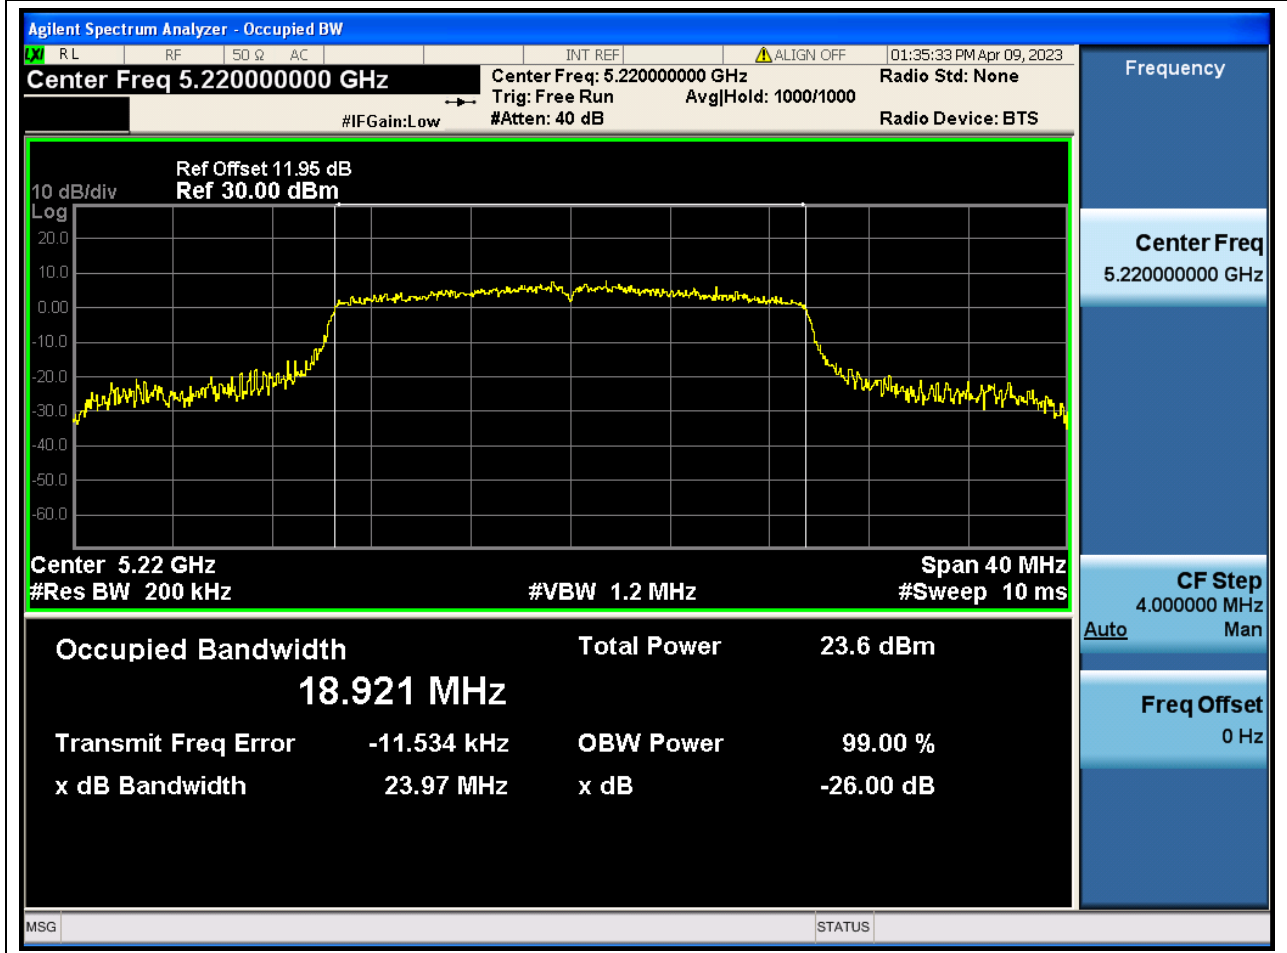

16. 802.11ax_20M_U-NII-1_M

16.1. A.2.2-99% Bandwidth(NTNV)

Center Frequency (MHz)	OBW Power (%)	RBW (MHz)	Detector	Limit (MHz)	OBW (MHz)	Verdict
5220	99	0.2	Peak	0	18.92086	N/A