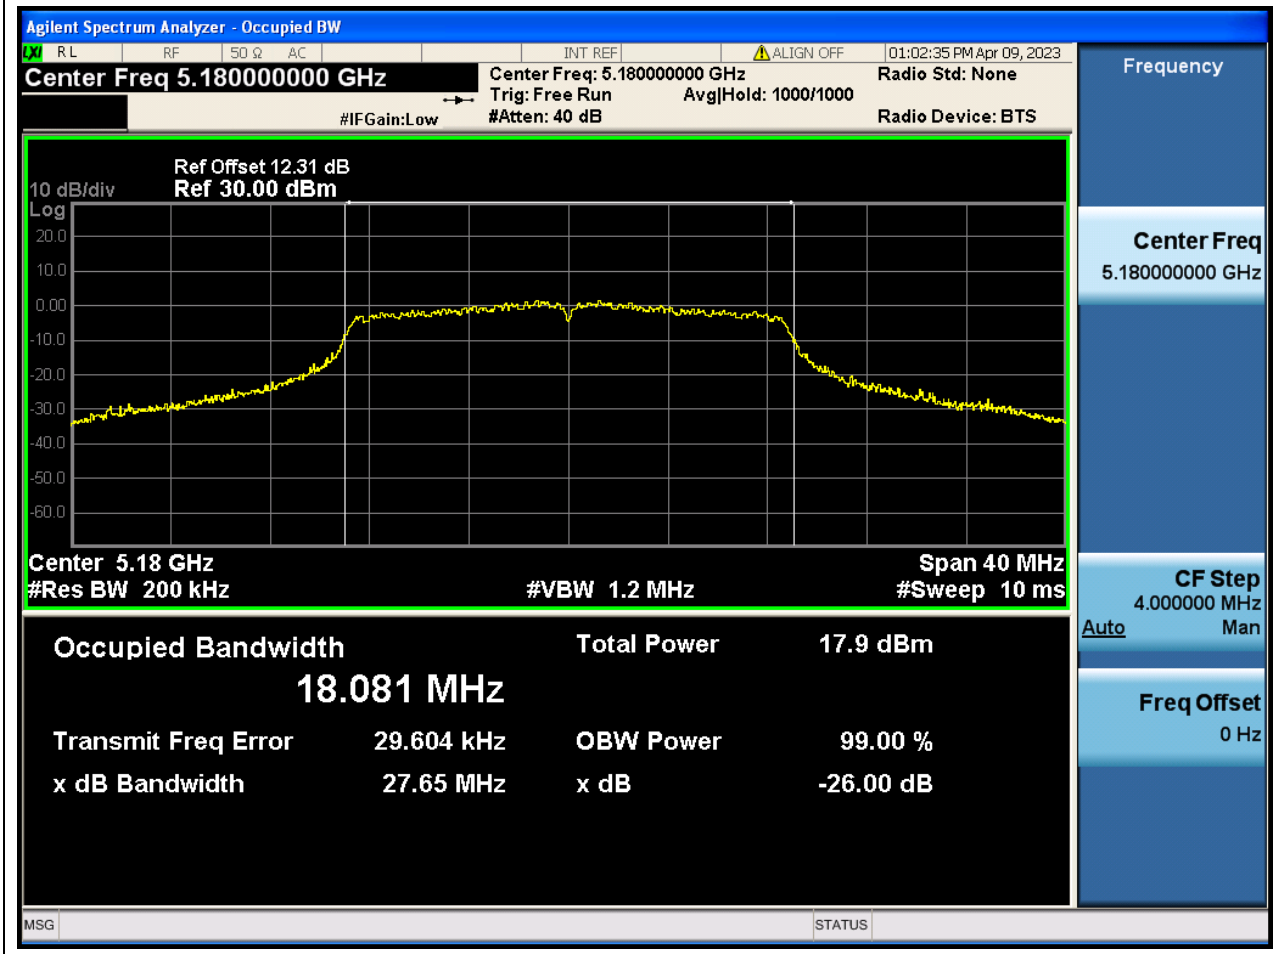

9. 802.11ac_20M_U-NII-1_L

9.1. A.2.2-99% Bandwidth(NTNV)

Center Frequency (MHz)	OBW Power (%)	RBW (MHz)	Detector	Limit (MHz)	OBW (MHz)	Verdict
5180	99	0.2	Peak	0	18.080709	N/A