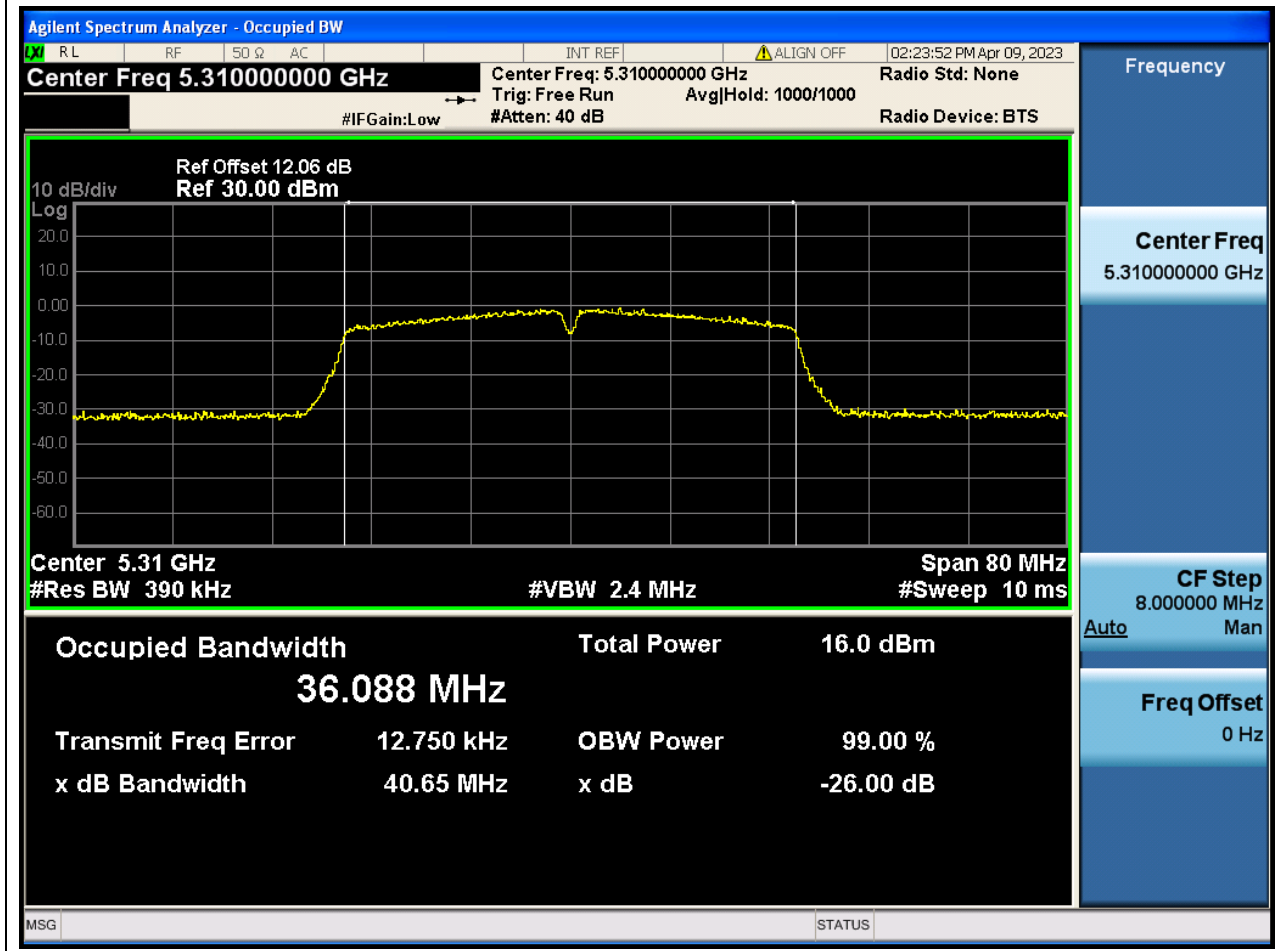

28. 802.11n_40M_U-NII-2A_H

28.1. A.2.2-99% Bandwidth(NTNV)

Center Frequency (MHz)	OBW Power (%)	RBW (MHz)	Detector	Limit (MHz)	OBW (MHz)	Verdict
5310	99	0.39	Peak	0	36.087763	N/A