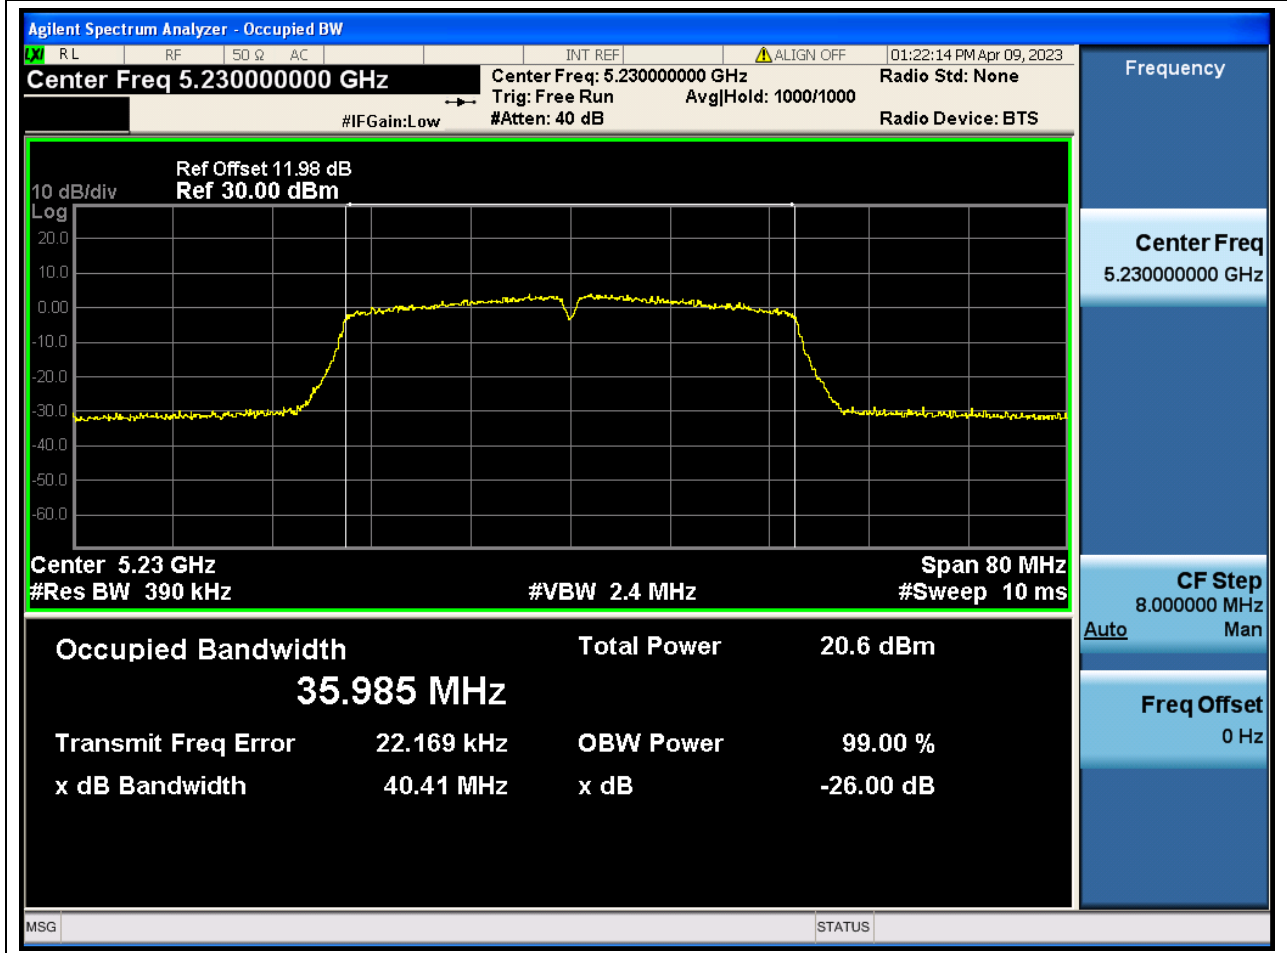

13. 802.11ac_40M_U-NII-1_H

13.1. A.2.2-99% Bandwidth(NTNV)

Center Frequency (MHz)	OBW Power (%)	RBW (MHz)	Detector	Limit (MHz)	OBW (MHz)	Verdict
5230	99	0.39	Peak	0	35.985171	N/A