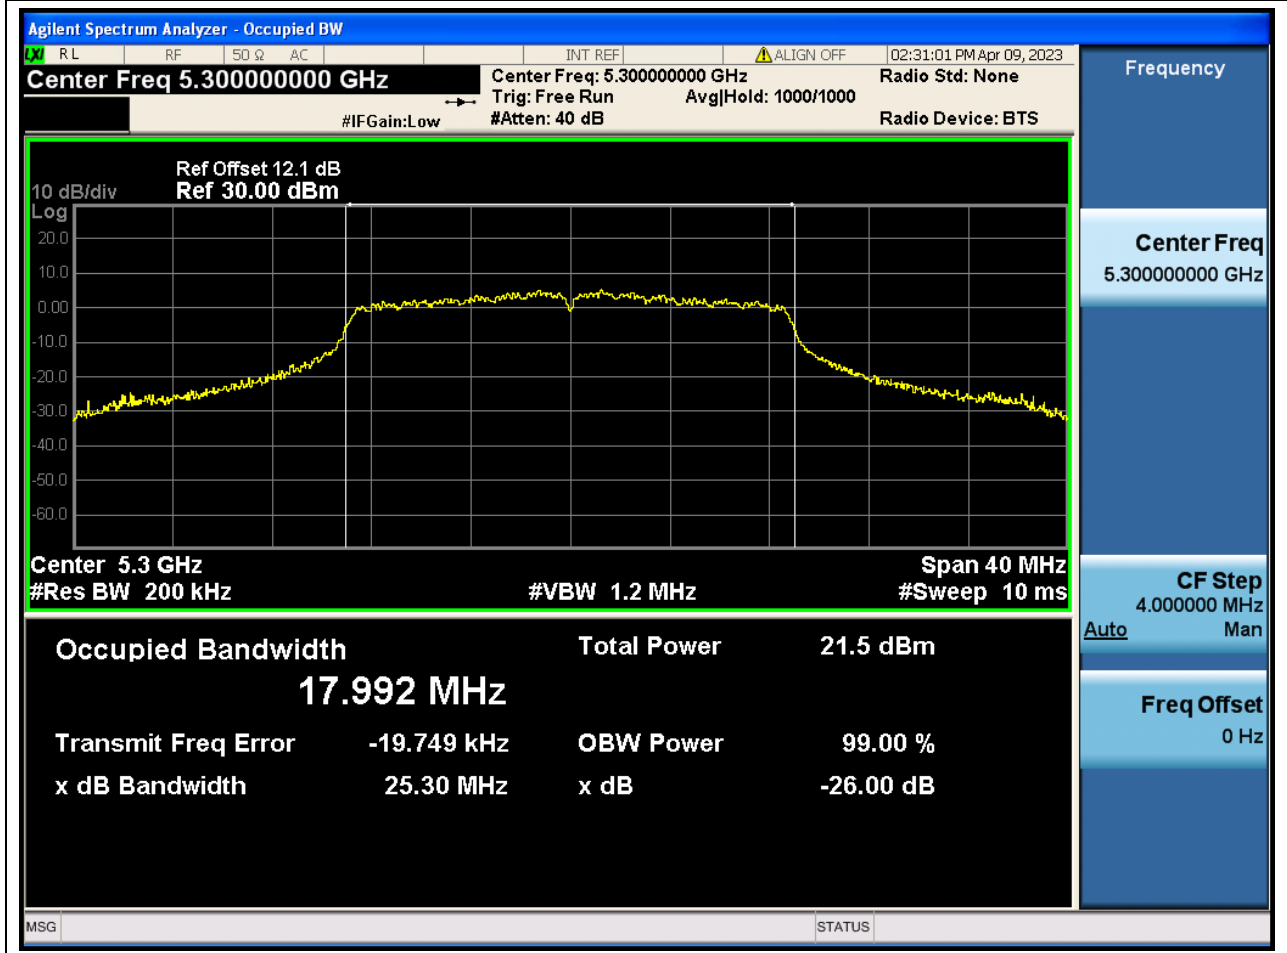

30. 802.11ac_20M_U-NII-2A_M

30.1. A.2.2-99% Bandwidth(NTNV)

Center Frequency (MHz)	OBW Power (%)	RBW (MHz)	Detector	Limit (MHz)	OBW (MHz)	Verdict
5300	99	0.2	Peak	0	17.991574	N/A