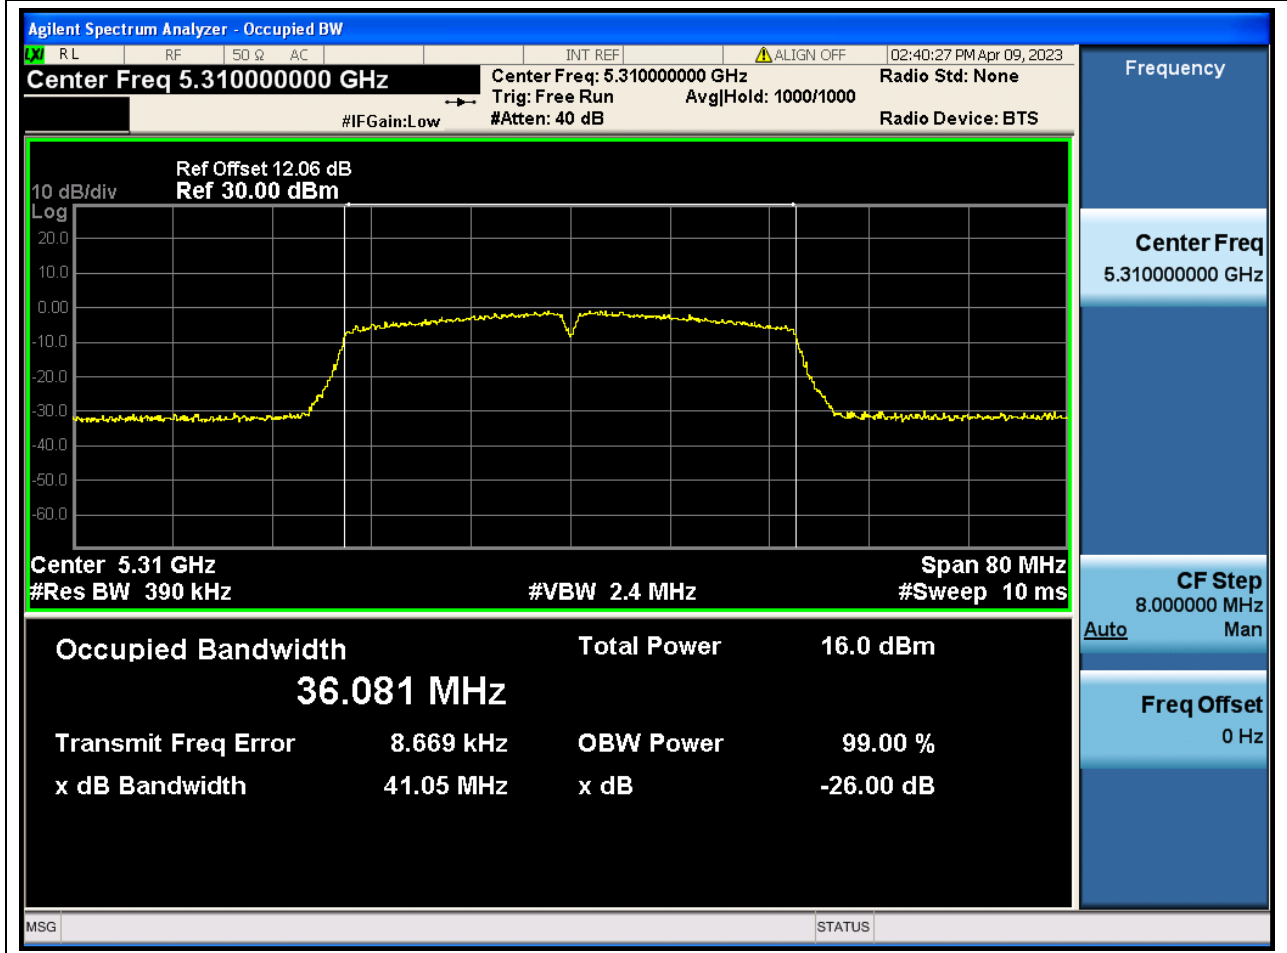

33. 802.11ac_40M_U-NII-2A_H

33.1. A.2.2-99% Bandwidth(NTNV)

Center Frequency (MHz)	OBW Power (%)	RBW (MHz)	Detector	Limit (MHz)	OBW (MHz)	Verdict
5310	99	0.39	Peak	0	36.081178	N/A