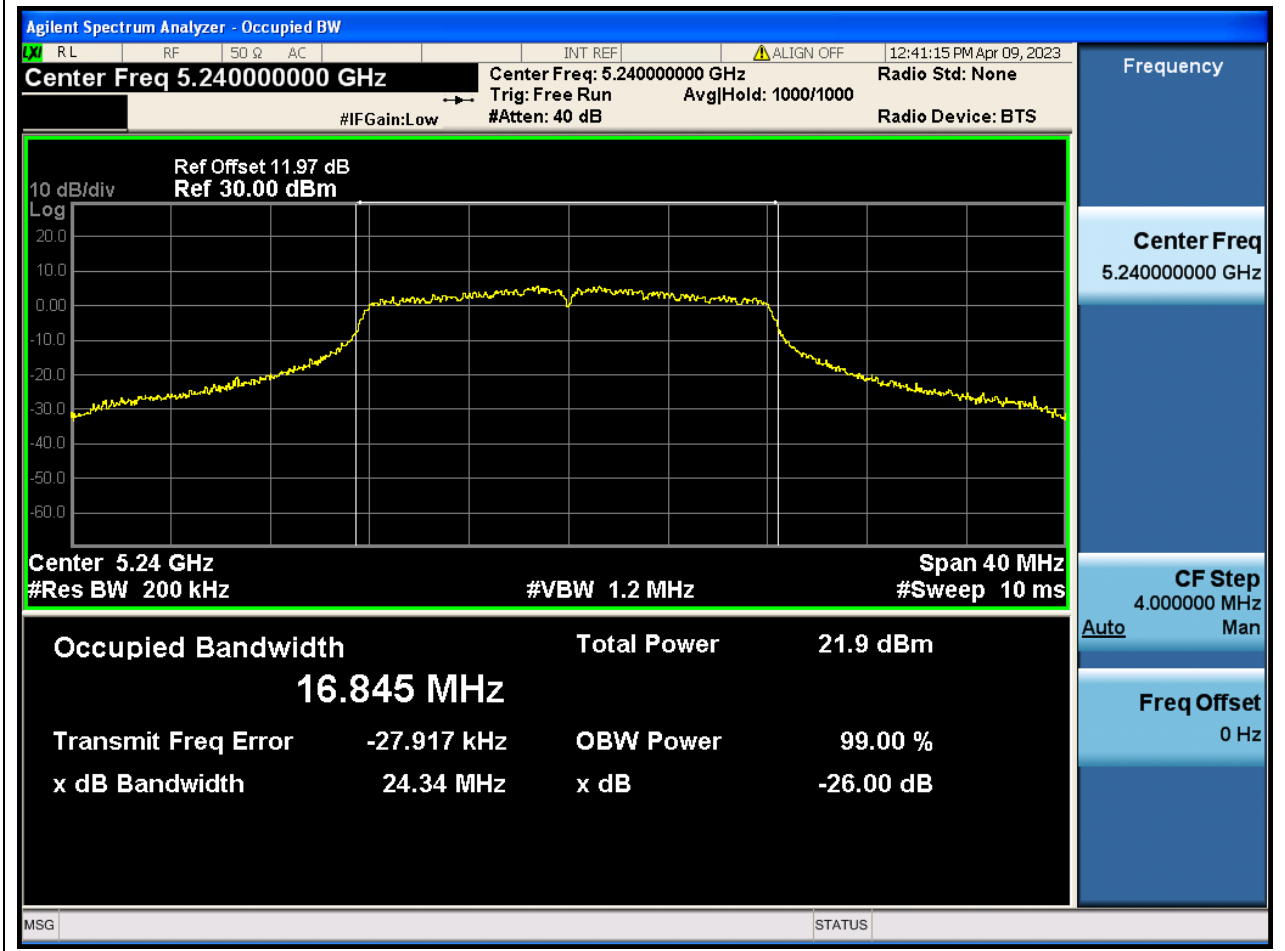

3. 802.11a_20M_U-NII-1_H

3.1. A.2.2-99% Bandwidth(NTNV)

Center Frequency (MHz)	OBW Power (%)	RBW (MHz)	Detector	Limit (MHz)	OBW (MHz)	Verdict
5240	99	0.2	Peak	0	16.845474	N/A