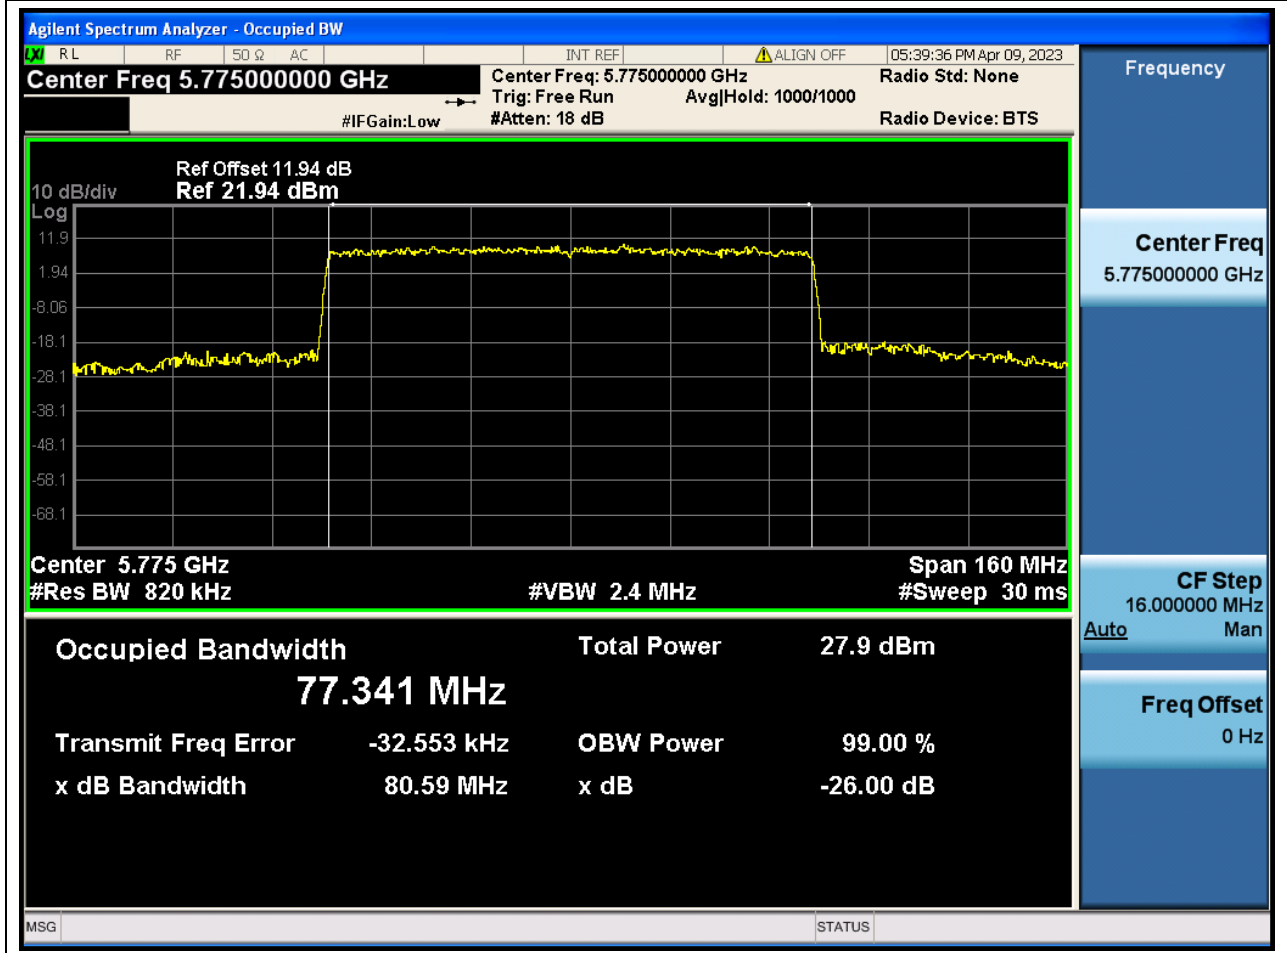

85. 802.11ax_80M_U-NII-3_M

85.1. A.2-26dB Bandwidth(NTNV)

Center Frequency (MHz)	XdB Down	RBW (MHz)	Detector	Limit (MHz)	XdB BandWidth (MHz)	Verdict
5775	26	0.82	Peak	0	80.59314	N/A