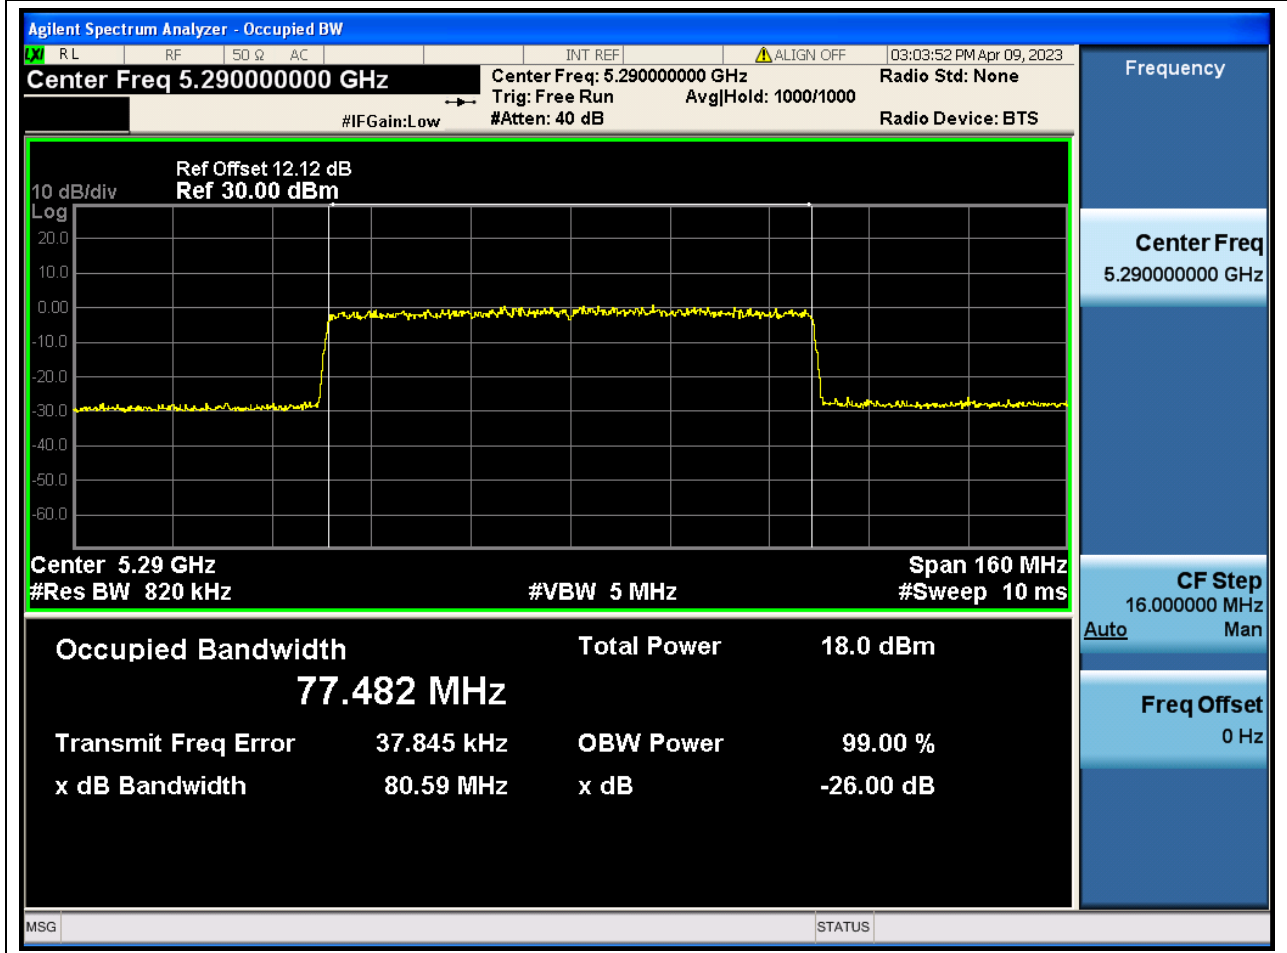

40. 802.11ax_80M_U-NII-2A_M

40.1. A.2.2-99% Bandwidth(NTNV)

Center Frequency (MHz)	OBW Power (%)	RBW (MHz)	Detector	Limit (MHz)	OBW (MHz)	Verdict
5290	99	0.82	Peak	0	77.482492	N/A