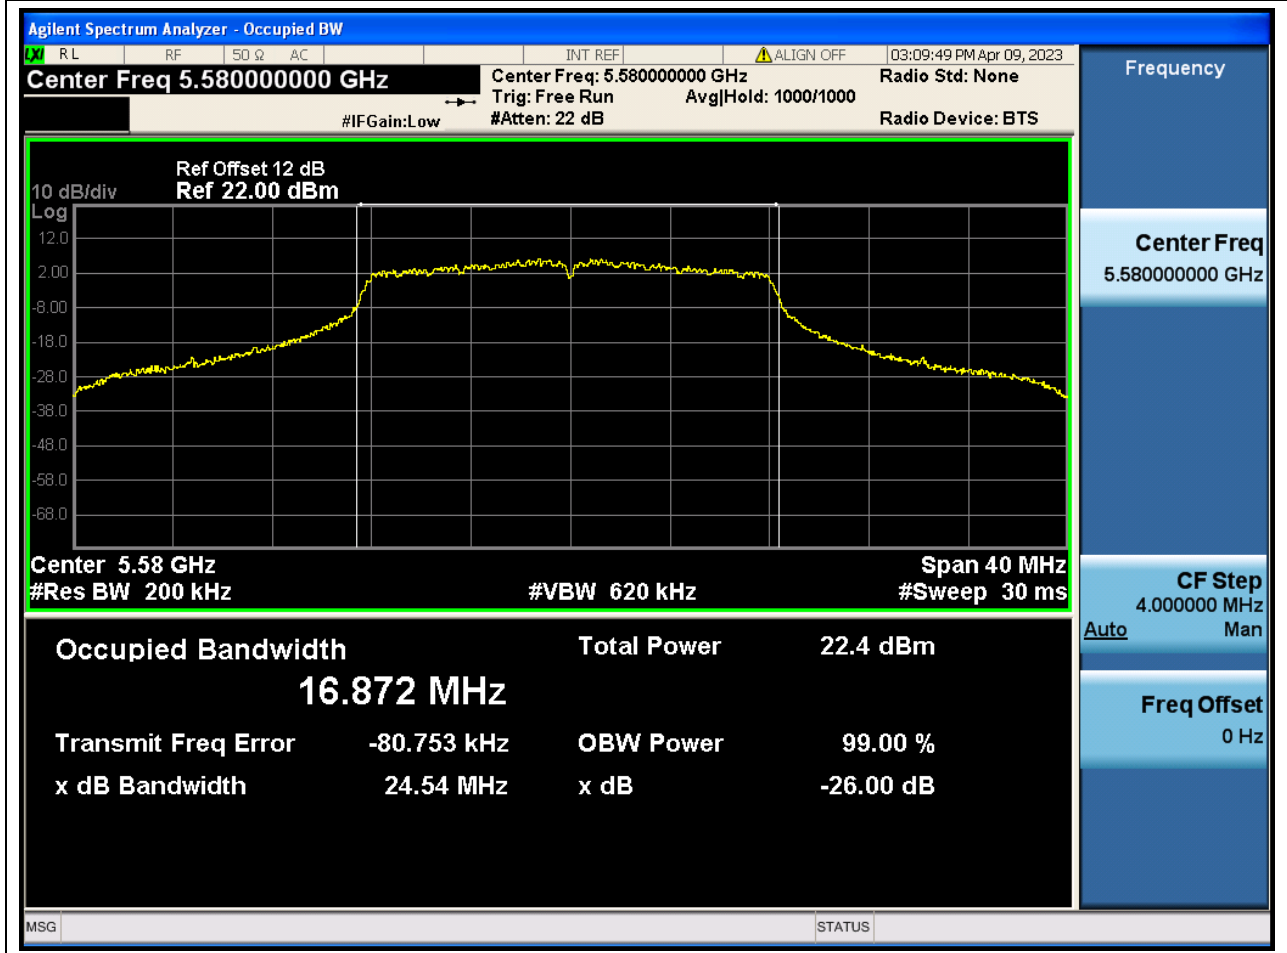

42. 802.11a_20M_U-NII-2C_M

42.1. A.2-26dB Bandwidth(NTNV)

Center Frequency (MHz)	XdB Down	RBW (MHz)	Detector	Limit (MHz)	XdB BandWidth (MHz)	Verdict
5580	26	0.2	Peak	0	24.537778	N/A