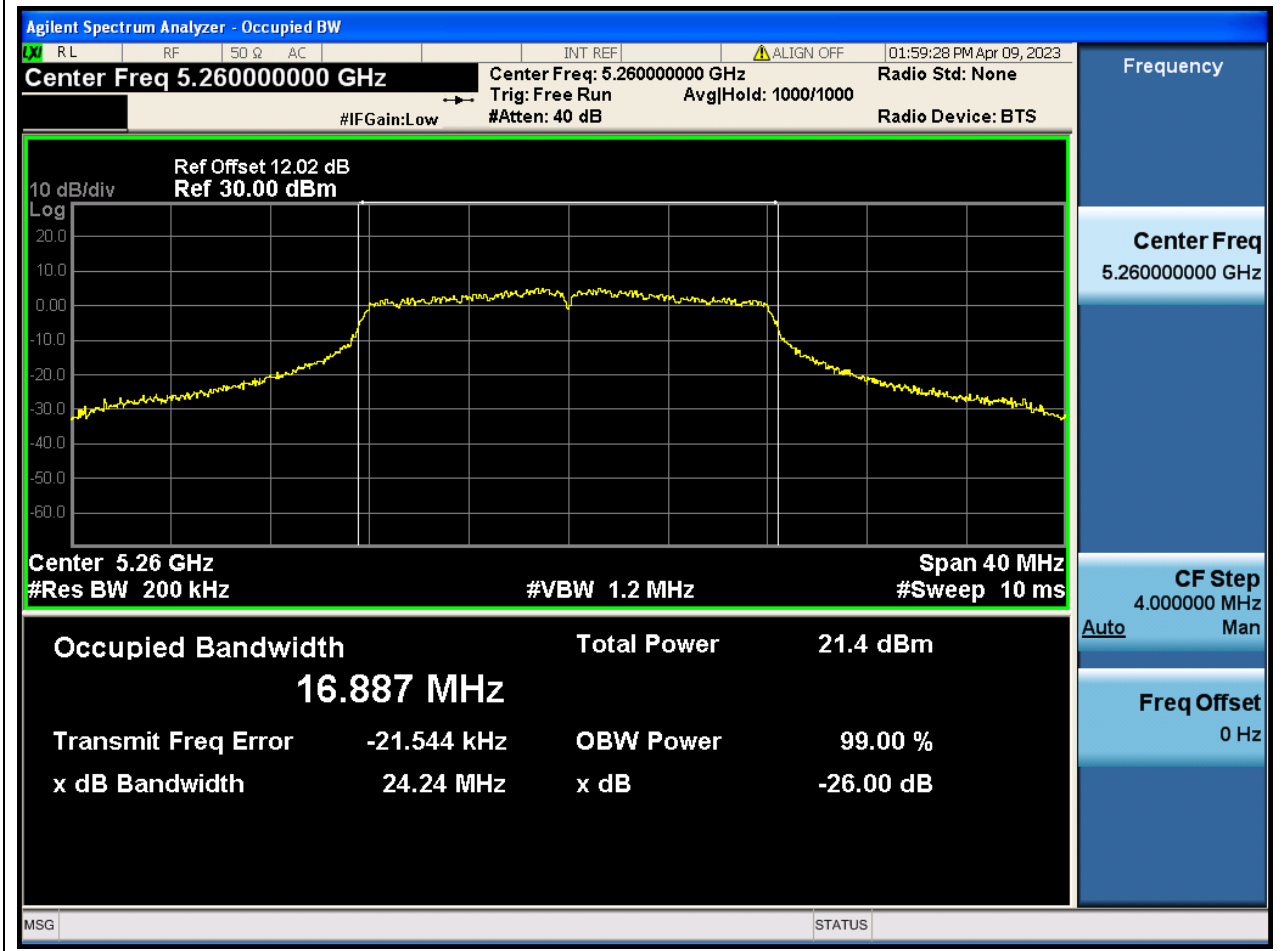

21. 802.11a_20M_U-NII-2A_L

21.1. A.2.2-99% Bandwidth(NTNV)

Center Frequency (MHz)	OBW Power (%)	RBW (MHz)	Detector	Limit (MHz)	OBW (MHz)	Verdict
5260	99	0.2	Peak	0	16.887431	N/A