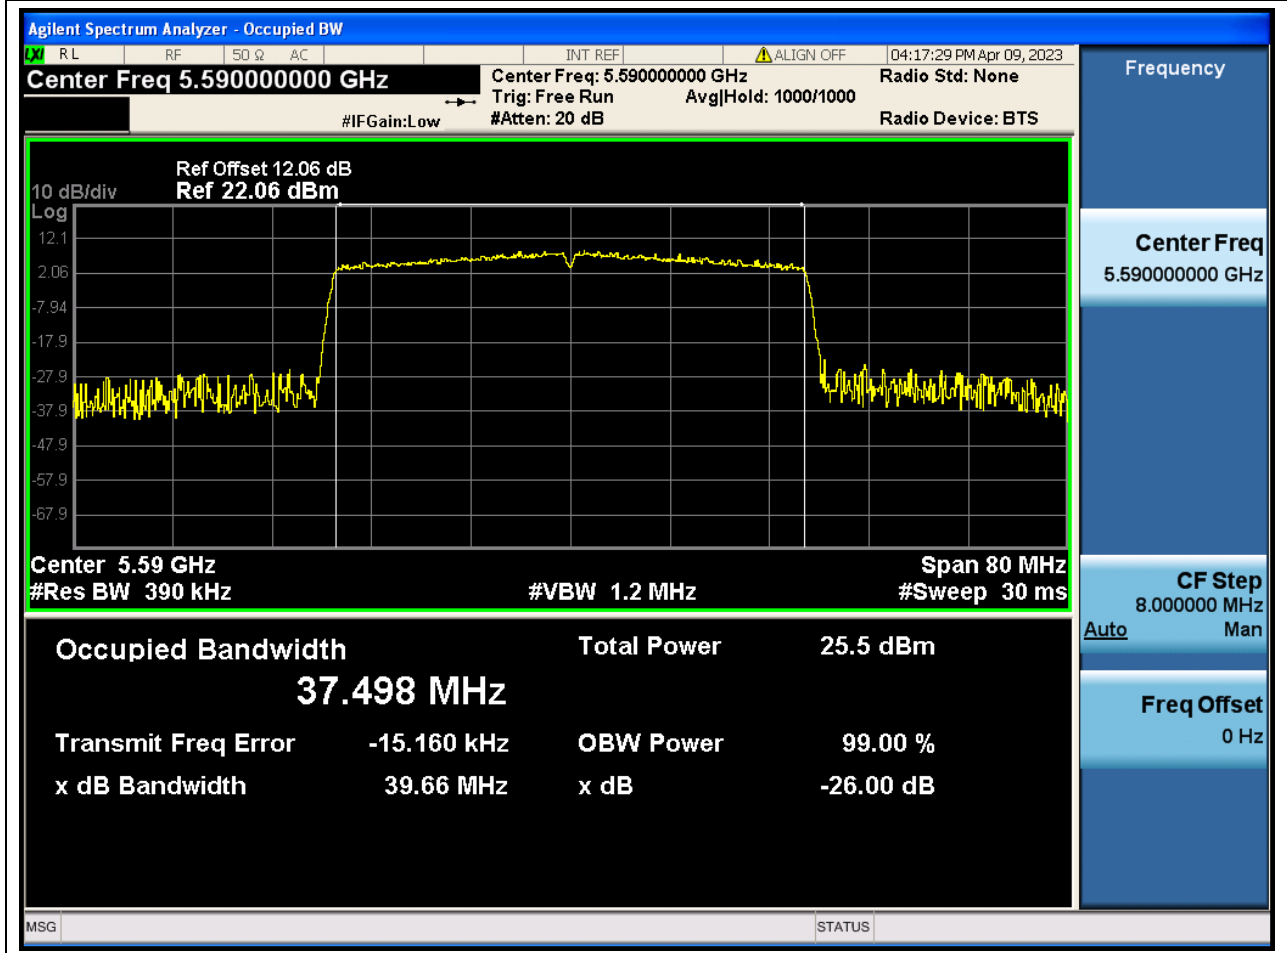

62. 802.11ax_40M_U-NII-2C_M

62.1. A.2-26dB Bandwidth(NTNV)

Center Frequency (MHz)	XdB Down	RBW (MHz)	Detector	Limit (MHz)	XdB BandWidth (MHz)	Verdict
5590	26	0.39	Peak	0	39.661844	N/A