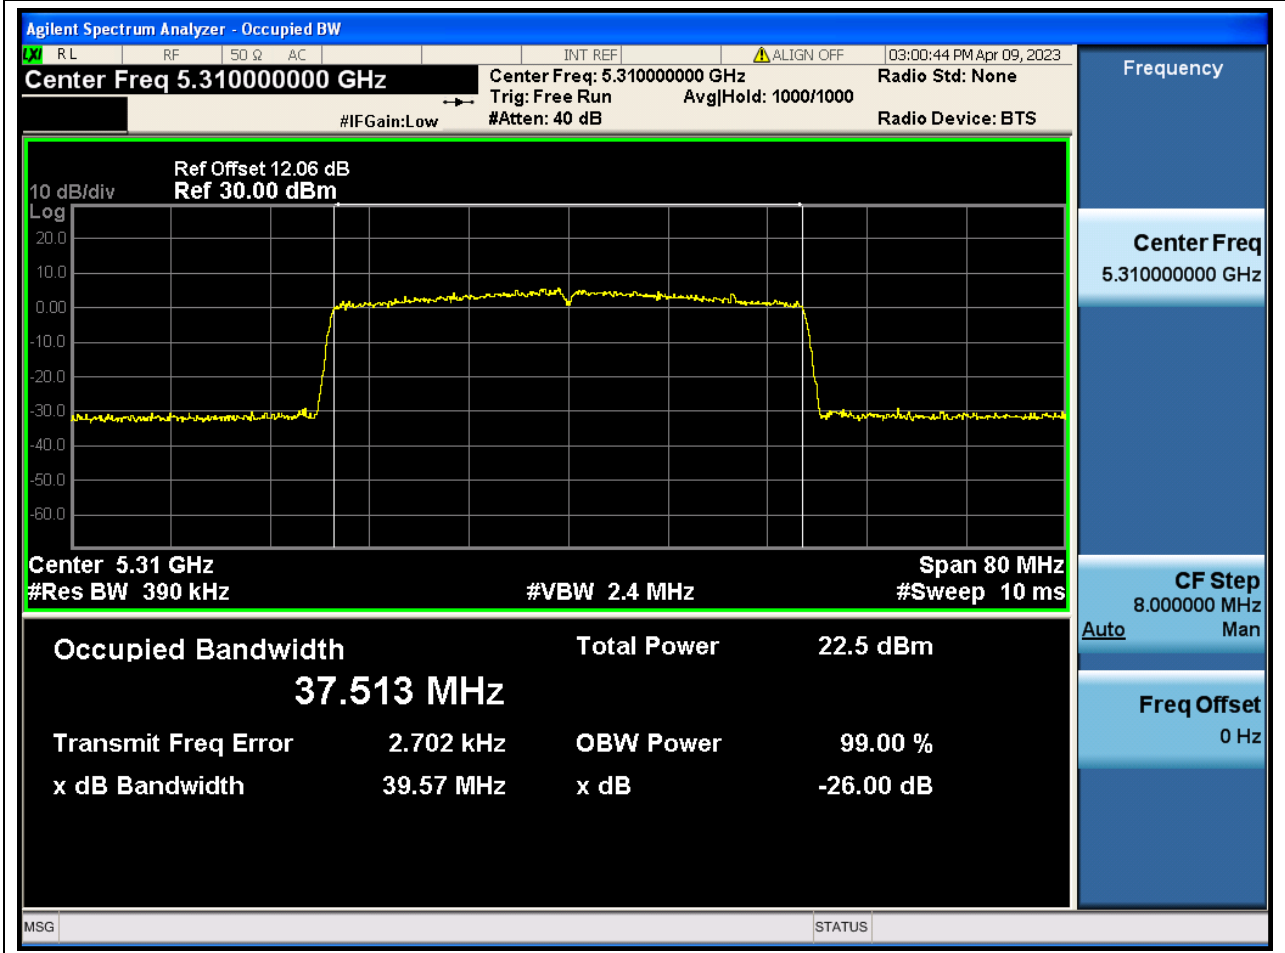

39. 802.11ax_40M_U-NII-2A_H

39.1. A.2.2-99% Bandwidth(NTNV)

Center Frequency (MHz)	OBW Power (%)	RBW (MHz)	Detector	Limit (MHz)	OBW (MHz)	Verdict
5310	99	0.39	Peak	0	37.512519	N/A