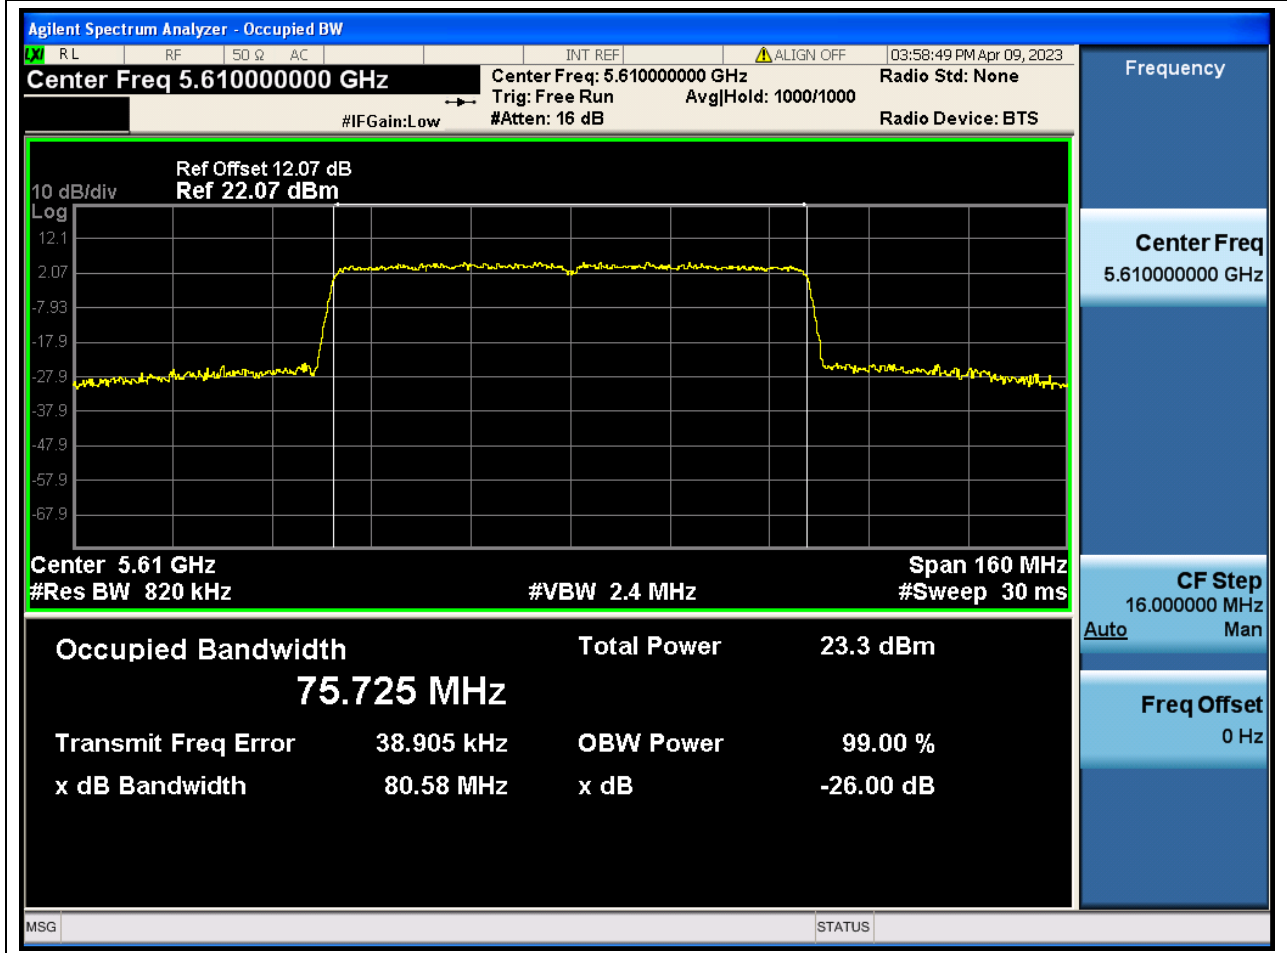

57. 802.11ac_80M_U-NII-2C_M

57.1. A.2-26dB Bandwidth(NTNV)

Center Frequency (MHz)	XdB Down	RBW (MHz)	Detector	Limit (MHz)	XdB BandWidth (MHz)	Verdict
5610	26	0.82	Peak	0	80.576206	N/A