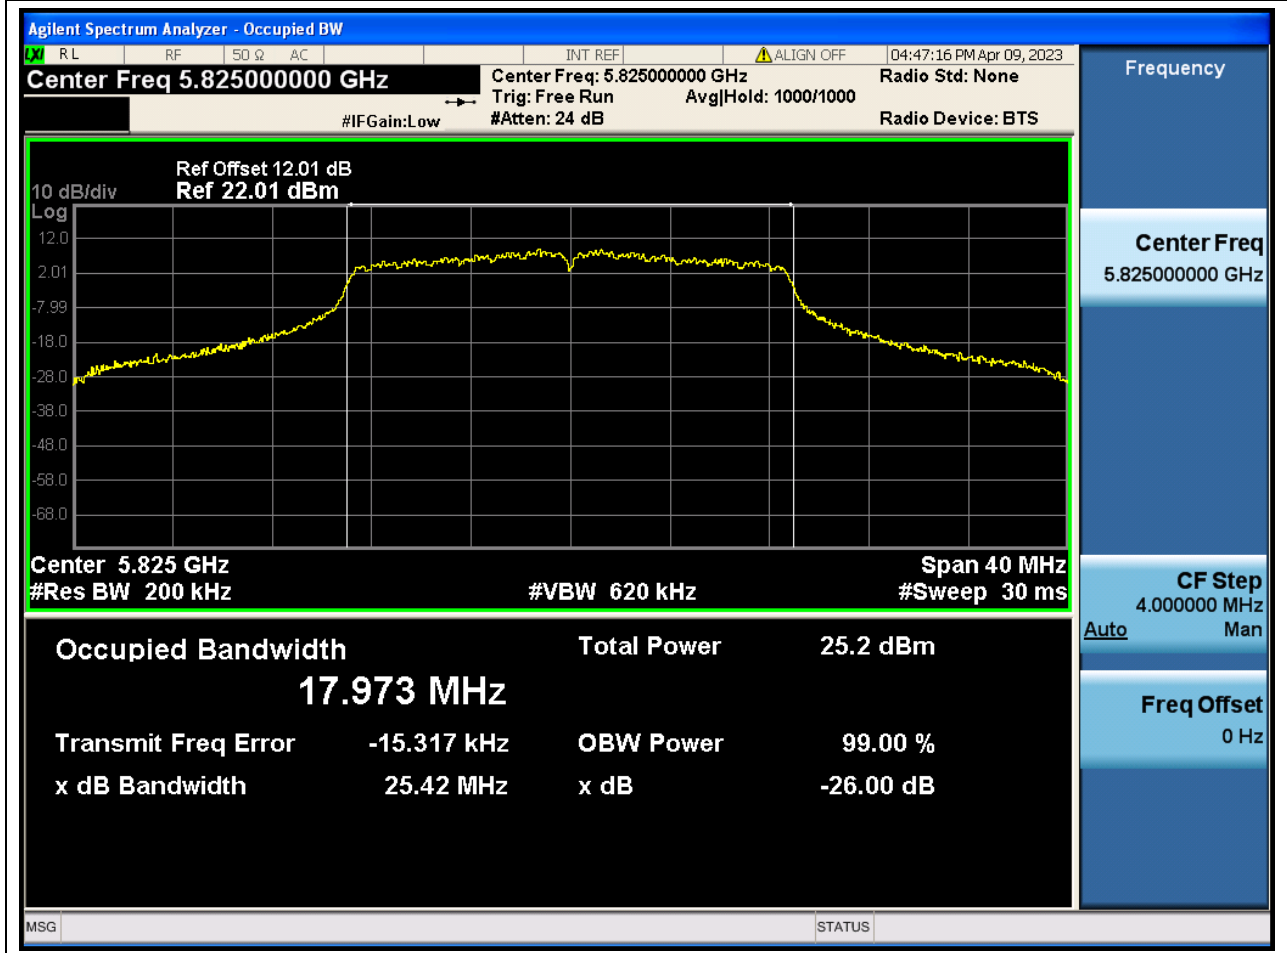

71. 802.11n_20M_U-NII-3_H

71.1. A.2-26dB Bandwidth(NTNV)

Center Frequency (MHz)	XdB Down	RBW (MHz)	Detector	Limit (MHz)	XdB BandWidth (MHz)	Verdict
5825	26	0.2	Peak	0	25.416388	N/A