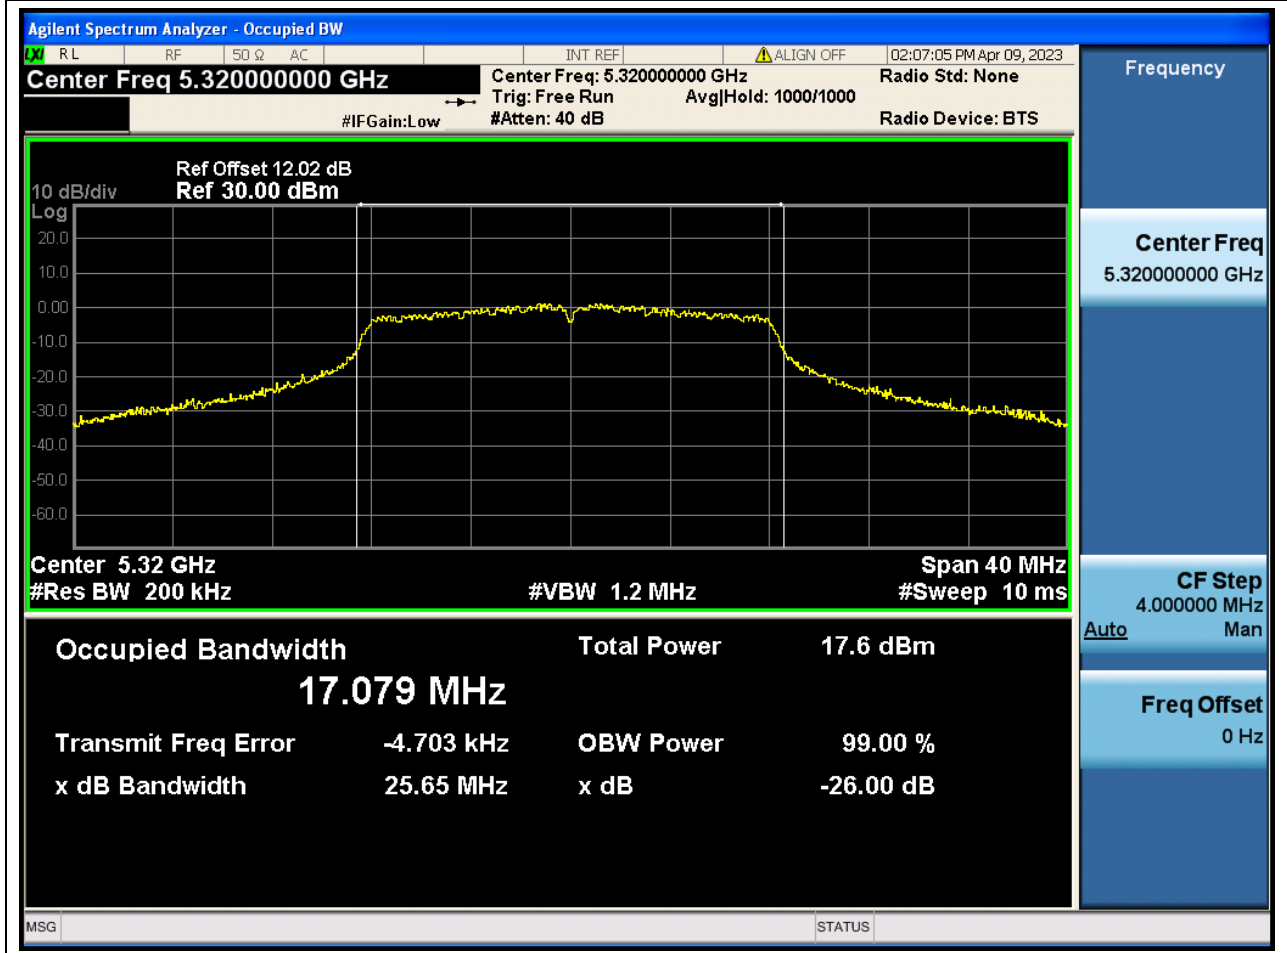

23. 802.11a_20M_U-NII-2A_H

23.1. A.2.2-99% Bandwidth(NTNV)

Center Frequency (MHz)	OBW Power (%)	RBW (MHz)	Detector	Limit (MHz)	OBW (MHz)	Verdict
5320	99	0.2	Peak	0	17.078618	N/A