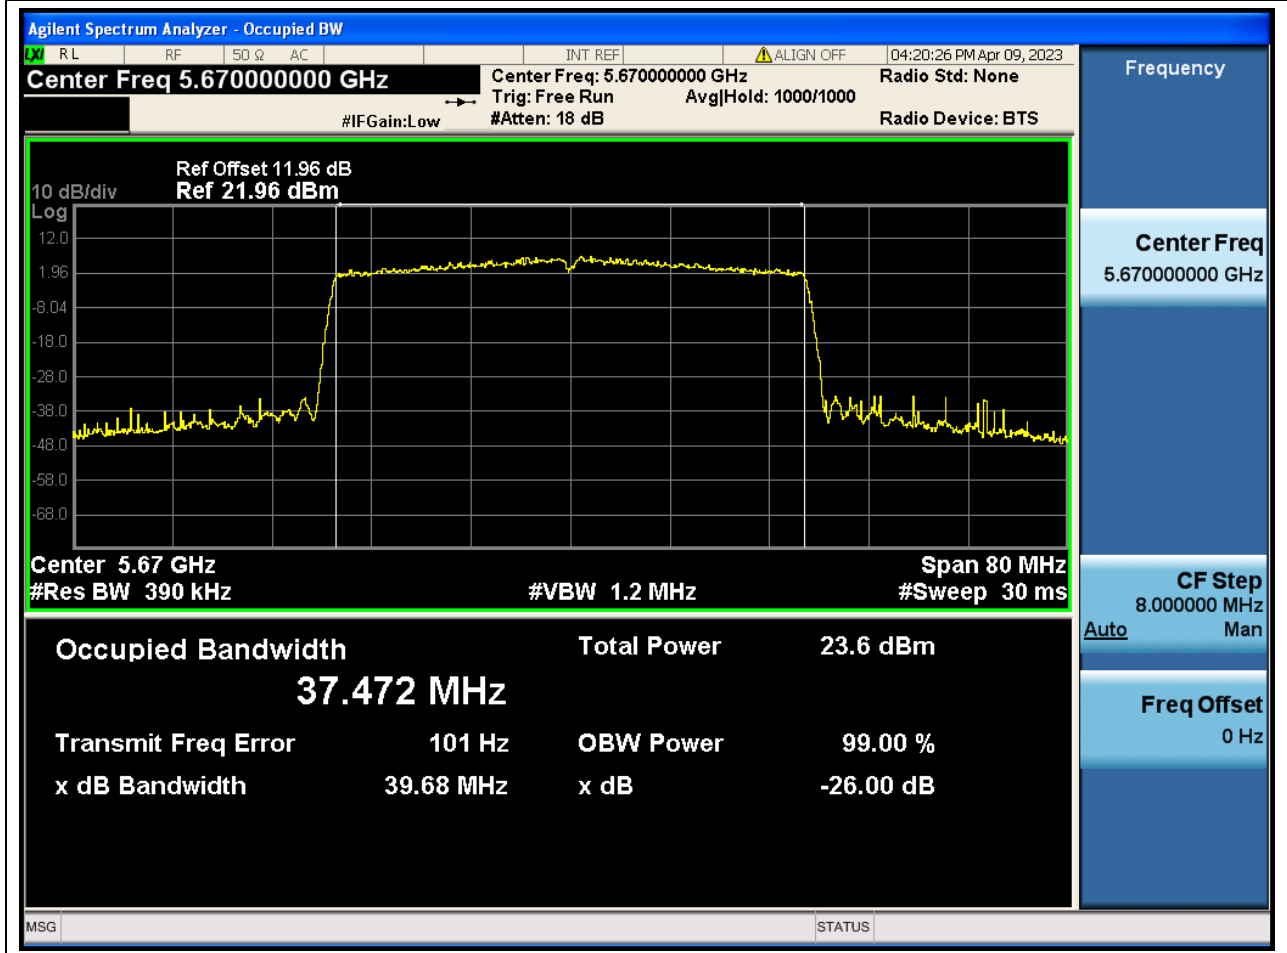

63. 802.11ax_40M_U-NII-2C_H

63.1. A.2-26dB Bandwidth(NTNV)

Center Frequency (MHz)	XdB Down	RBW (MHz)	Detector	Limit (MHz)	XdB BandWidth (MHz)	Verdict
5670	26	0.39	Peak	0	39.679861	N/A