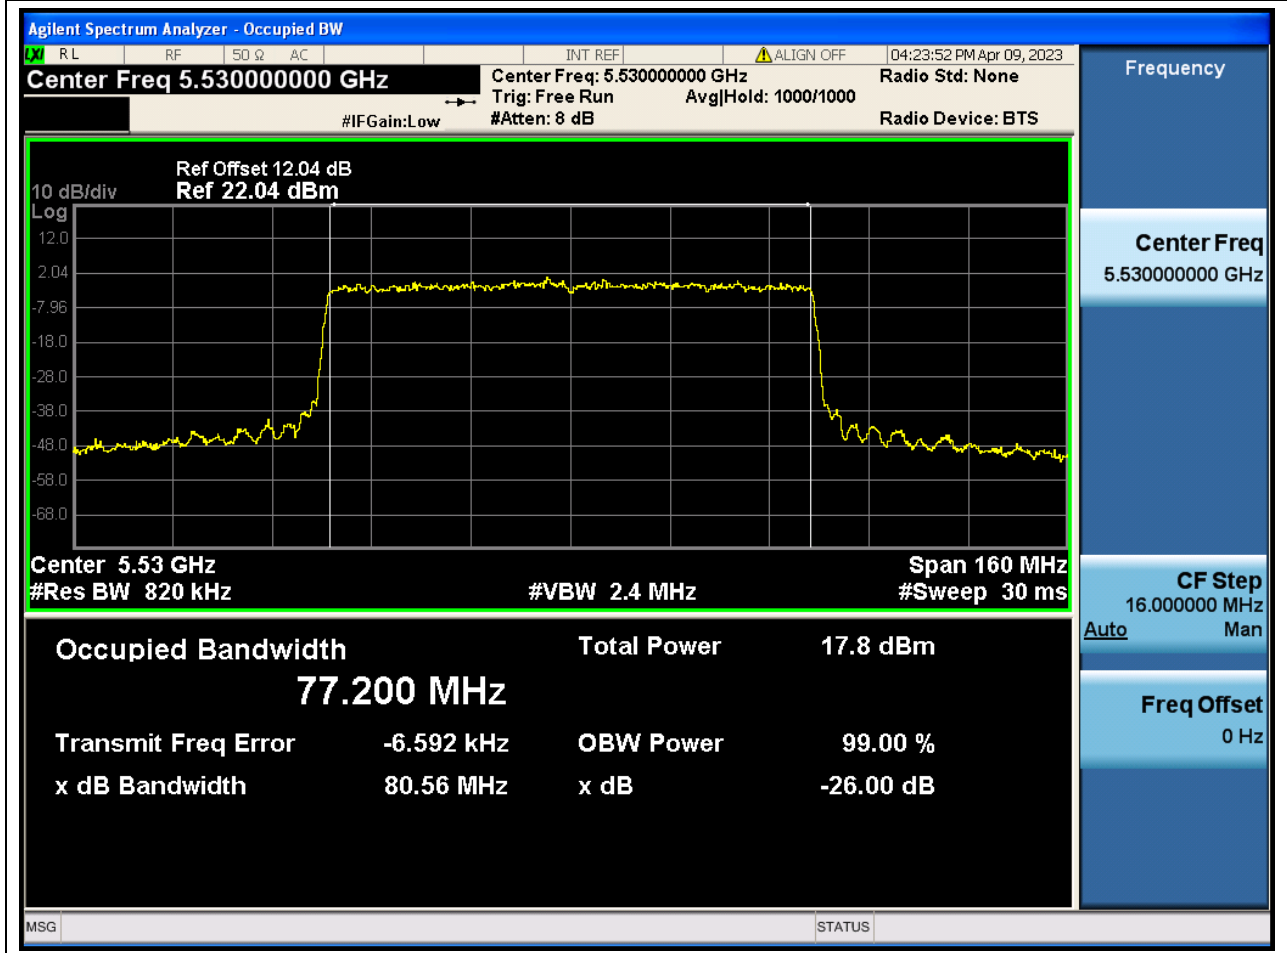

64. 802.11ax_80M_U-NII-2C_L

64.1. A.2-26dB Bandwidth(NTNV)

Center Frequency (MHz)	XdB Down	RBW (MHz)	Detector	Limit (MHz)	XdB BandWidth (MHz)	Verdict
5530	26	0.82	Peak	0	80.555035	N/A