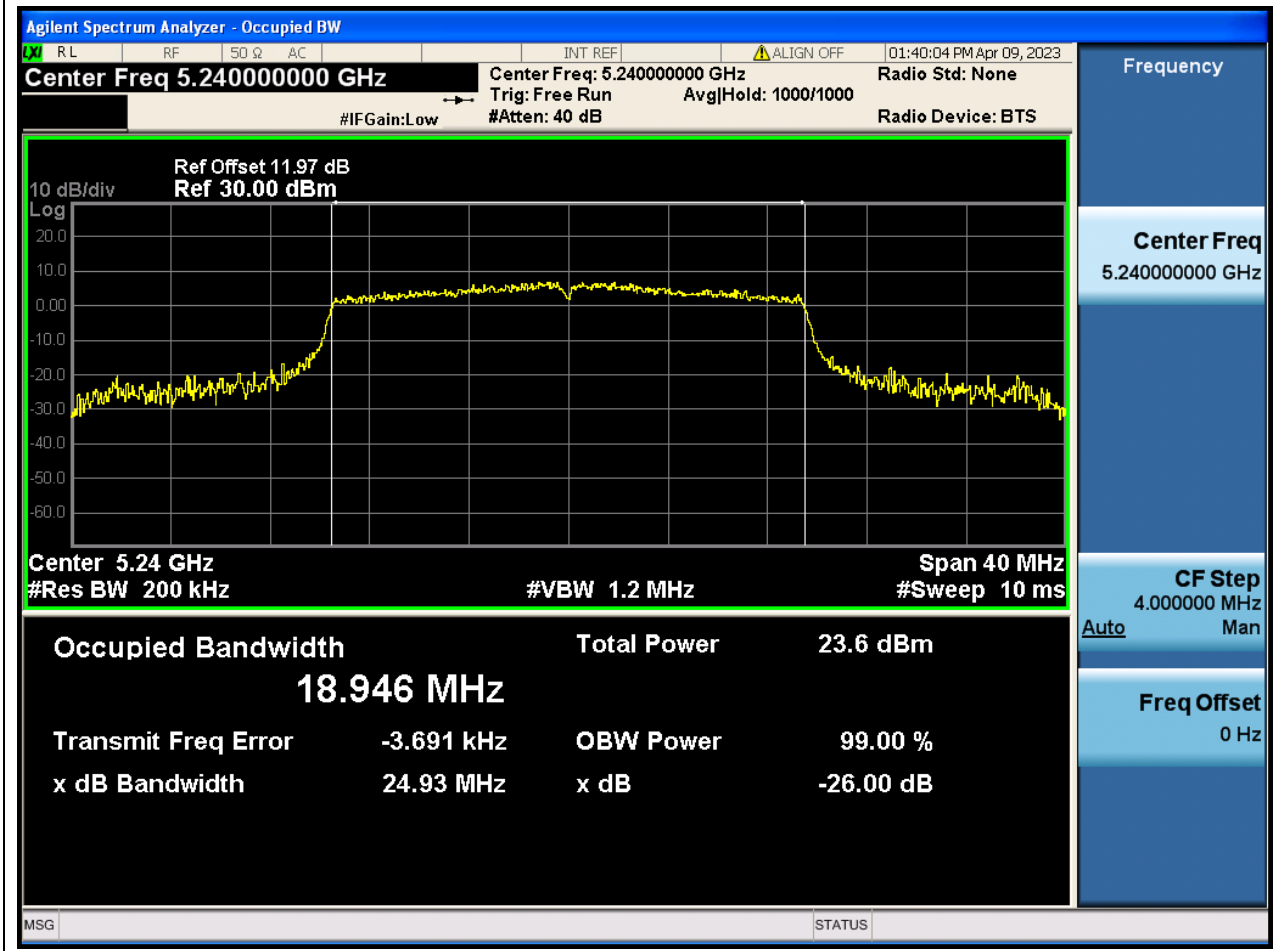

17. 802.11ax_20M_U-NII-1_H

17.1. A.2.2-99% Bandwidth(NTNV)

Center Frequency (MHz)	OBW Power (%)	RBW (MHz)	Detector	Limit (MHz)	OBW (MHz)	Verdict
5240	99	0.2	Peak	0	18.945668	N/A