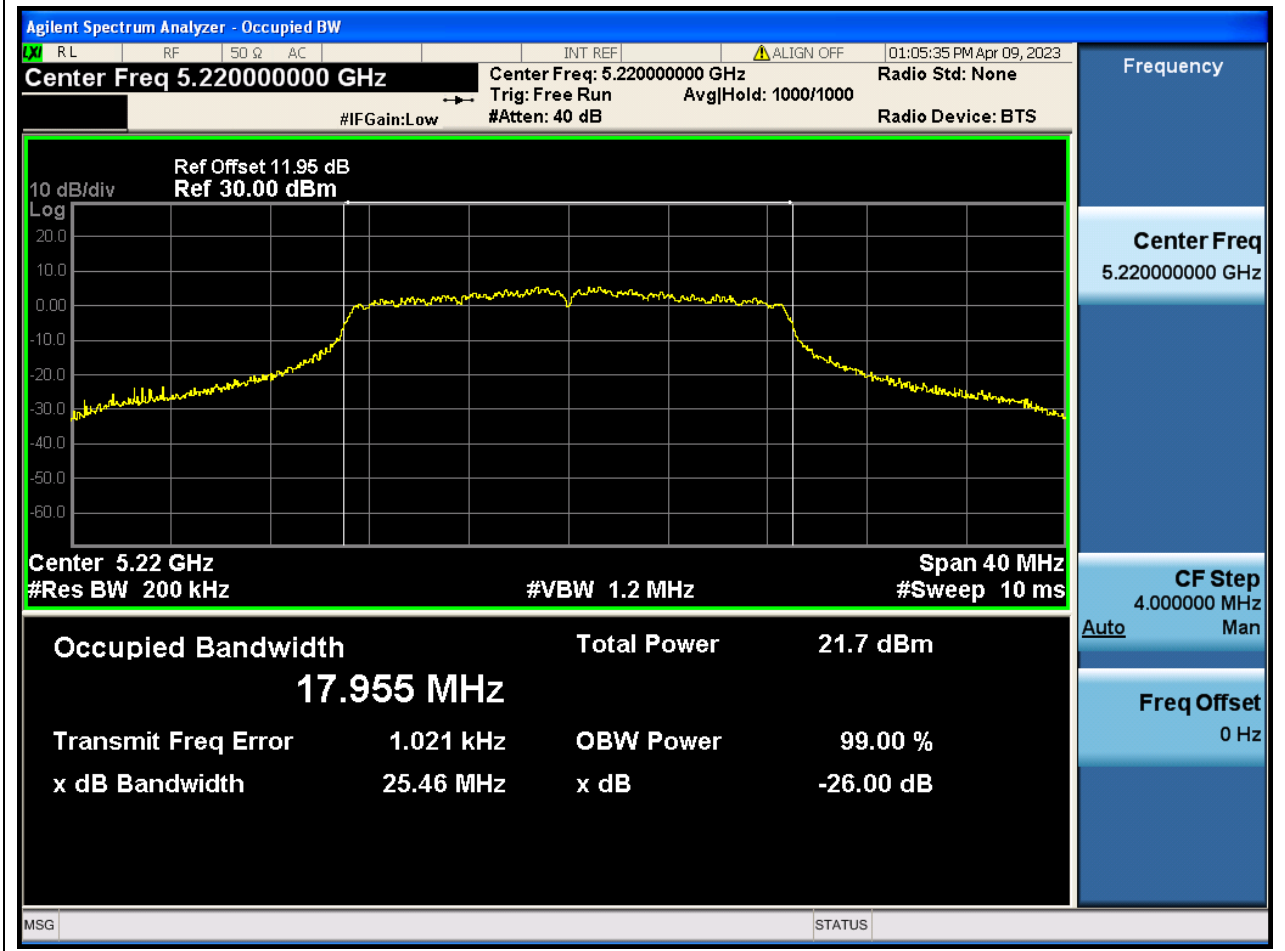

10. 802.11ac_20M_U-NII-1_M

10.1. A.2.2-99% Bandwidth(NTNV)

Center Frequency (MHz)	OBW Power (%)	RBW (MHz)	Detector	Limit (MHz)	OBW (MHz)	Verdict
5220	99	0.2	Peak	0	17.955326	N/A