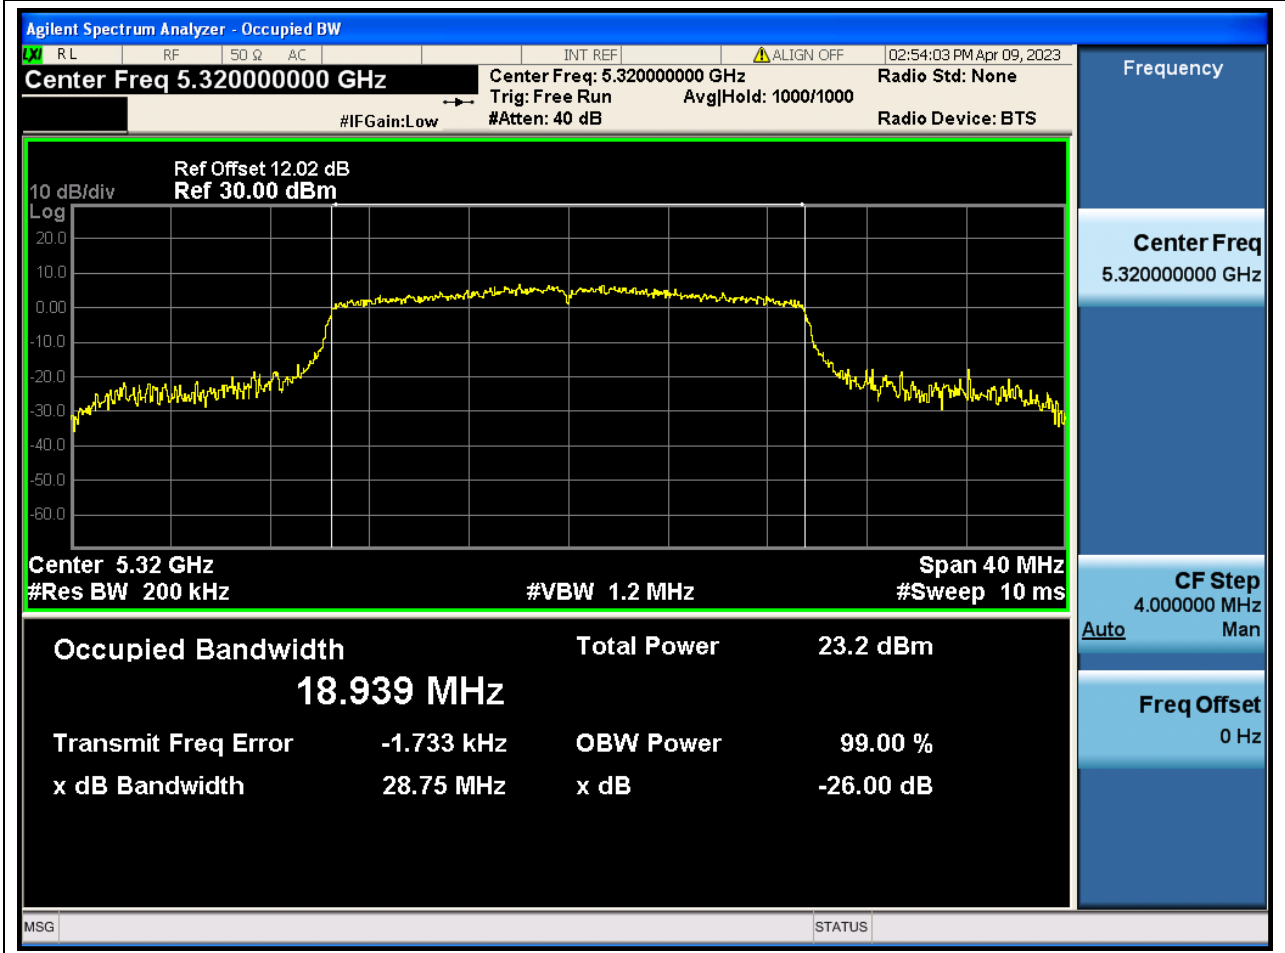

37. 802.11ax_20M_U-NII-2A_H

37.1. A.2.2-99% Bandwidth(NTNV)

Center Frequency (MHz)	OBW Power (%)	RBW (MHz)	Detector	Limit (MHz)	OBW (MHz)	Verdict
5320	99	0.2	Peak	0	18.939395	N/A