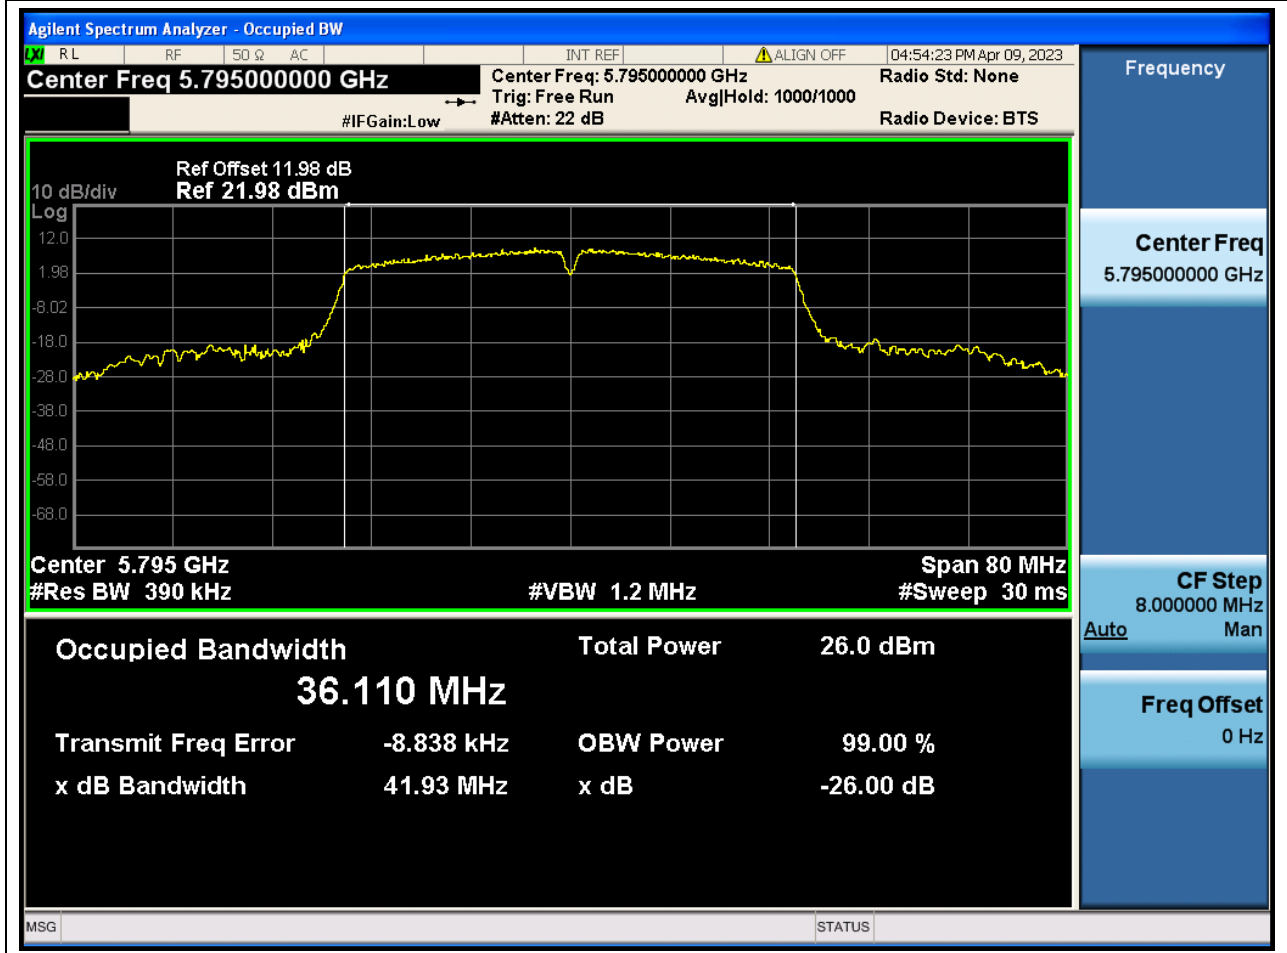

73. 802.11n_40M_U-NII-3_H

73.1. A.2-26dB Bandwidth(NTNV)

Center Frequency (MHz)	XdB Down	RBW (MHz)	Detector	Limit (MHz)	XdB BandWidth (MHz)	Verdict
5795	26	0.39	Peak	0	41.934068	N/A