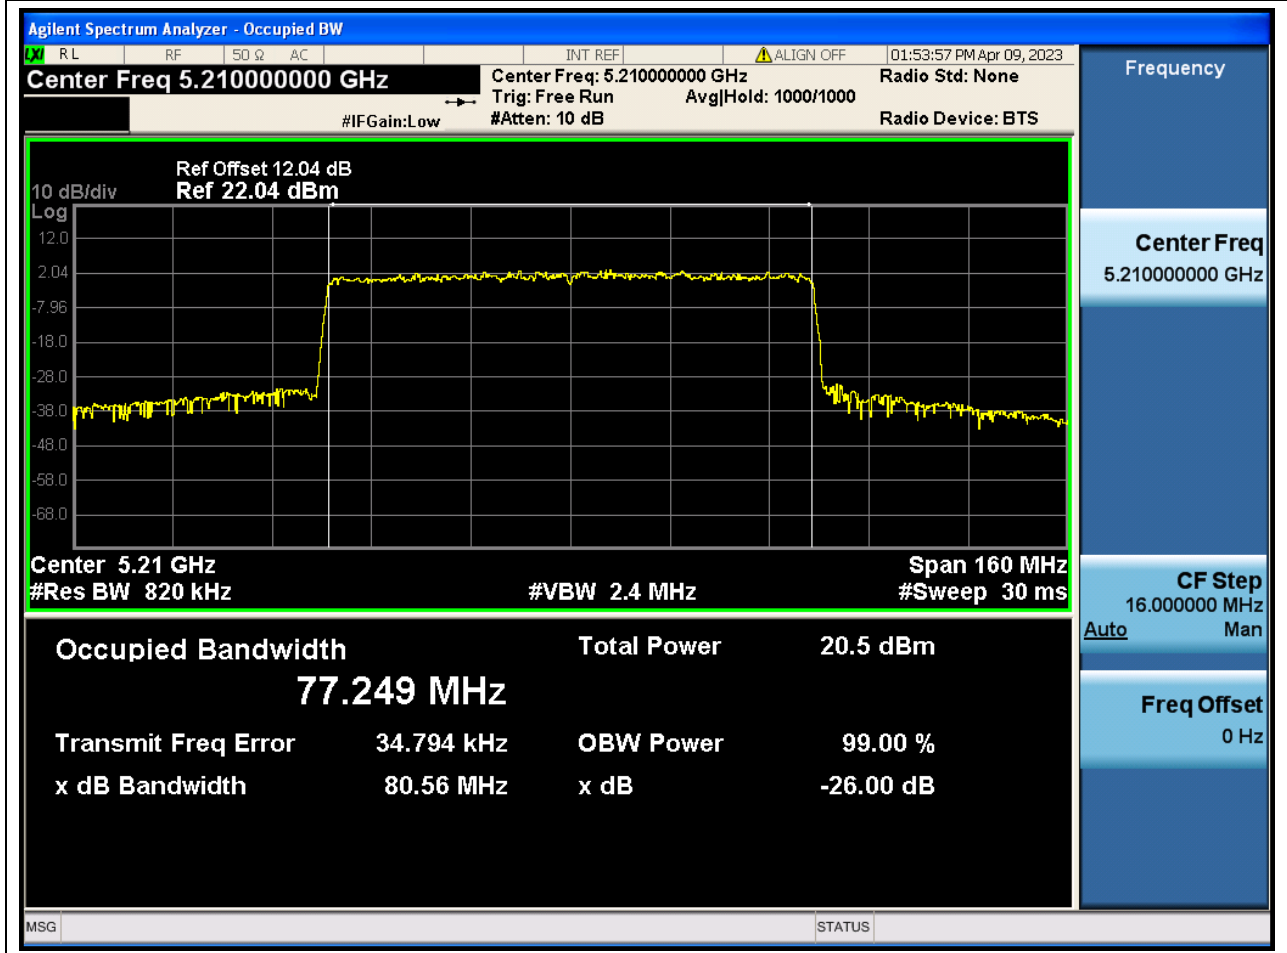

20. 802.11ax_80M_U-NII-1_M

20.1. A.2-26dB Bandwidth(NTNV)

Center Frequency (MHz)	XdB Down	RBW (MHz)	Detector	Limit (MHz)	XdB BandWidth (MHz)	Verdict
5210	26	0.82	Peak	0	80.562756	N/A