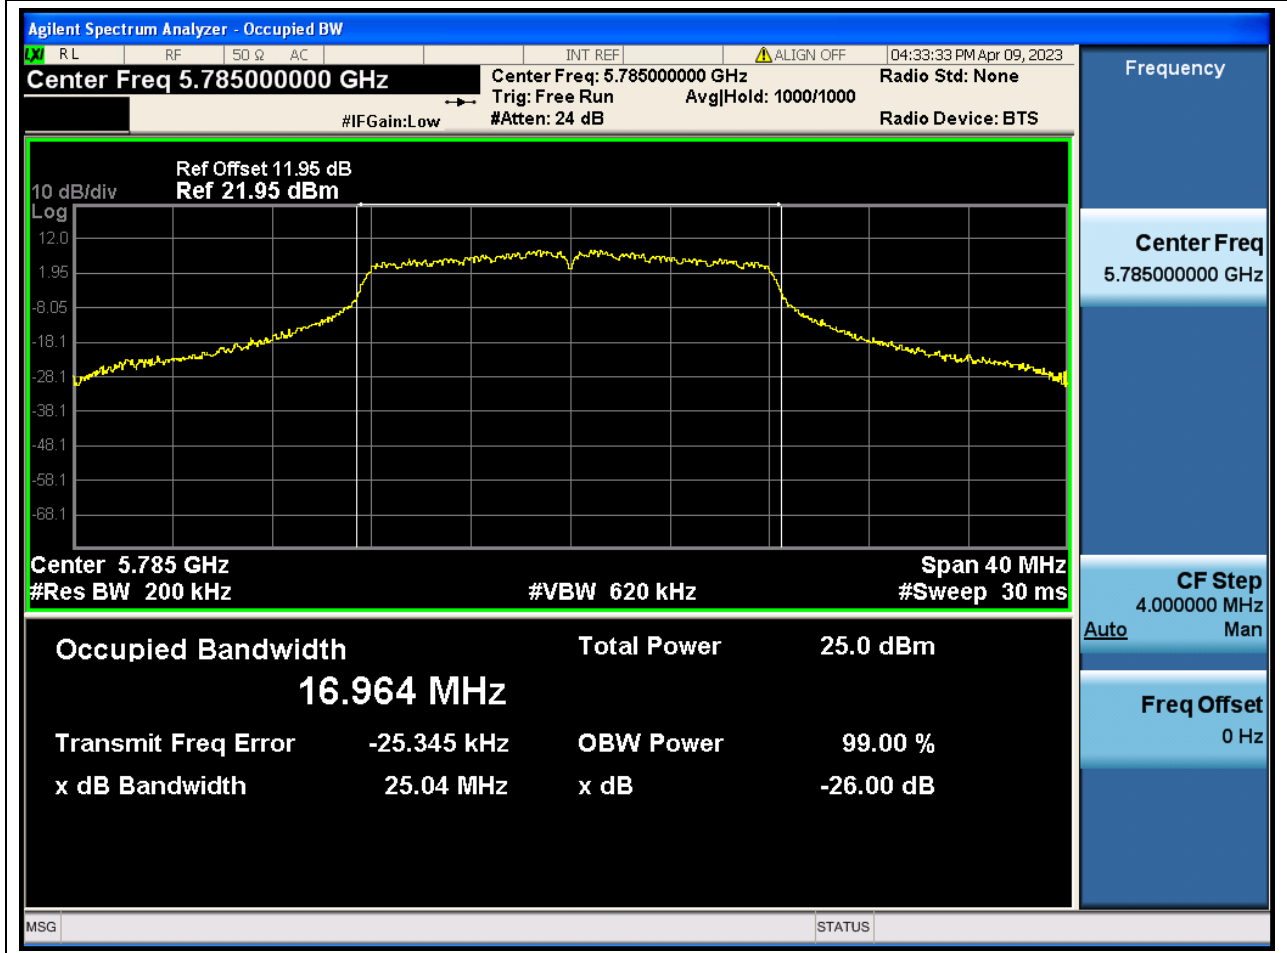

67. 802.11a_20M_U-NII-3_M

67.1. A.2-26dB Bandwidth(NTNV)

Center Frequency (MHz)	XdB Down	RBW (MHz)	Detector	Limit (MHz)	XdB BandWidth (MHz)	Verdict
5785	26	0.2	Peak	0	25.03588	N/A