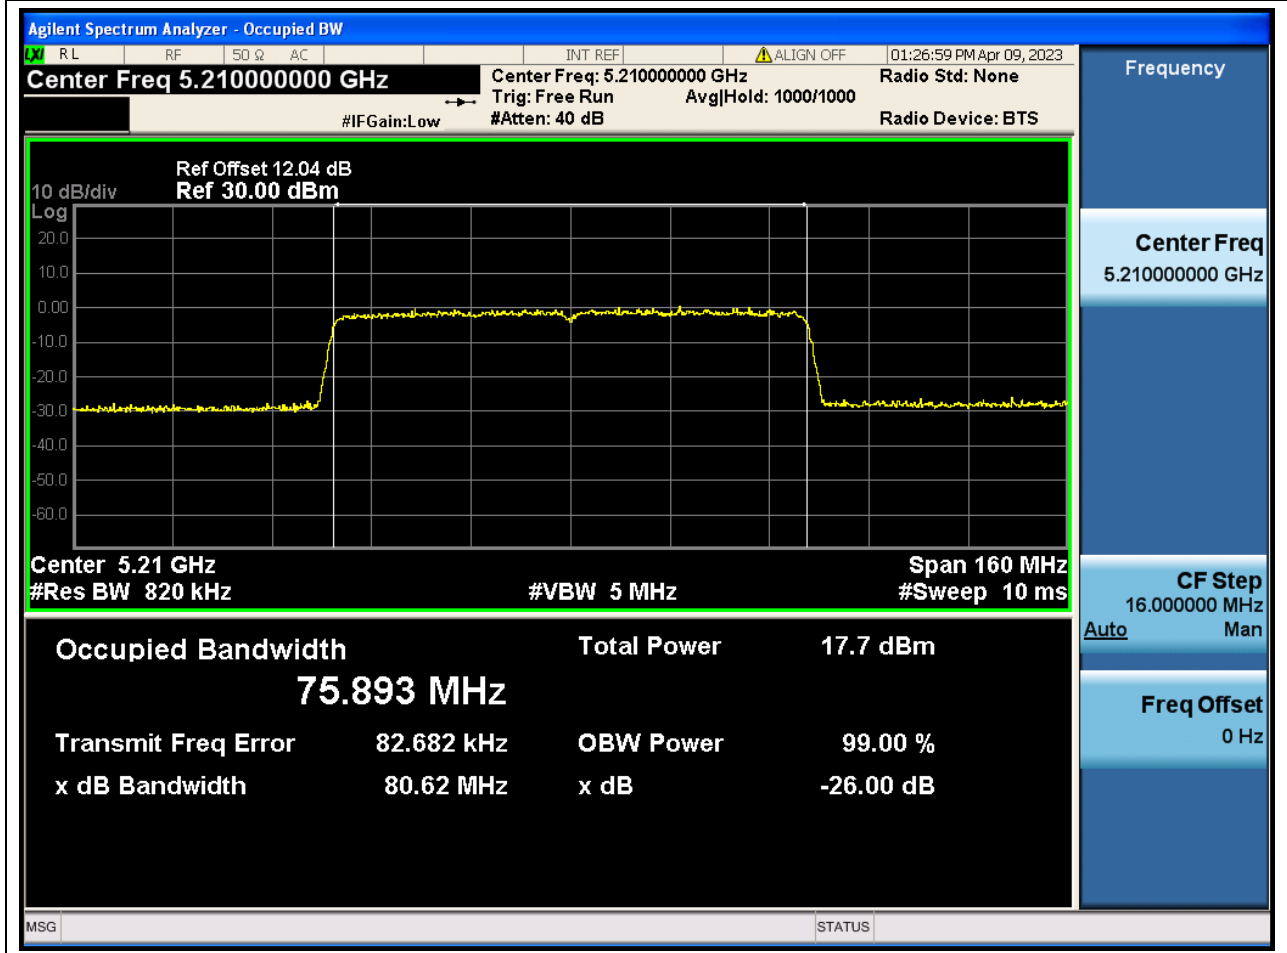

14. 802.11ac_80M_U-NII-1_M

14.1. A.2.2-99% Bandwidth(NTNV)

Center Frequency (MHz)	OBW Power (%)	RBW (MHz)	Detector	Limit (MHz)	OBW (MHz)	Verdict
5210	99	0.82	Peak	0	75.892617	N/A