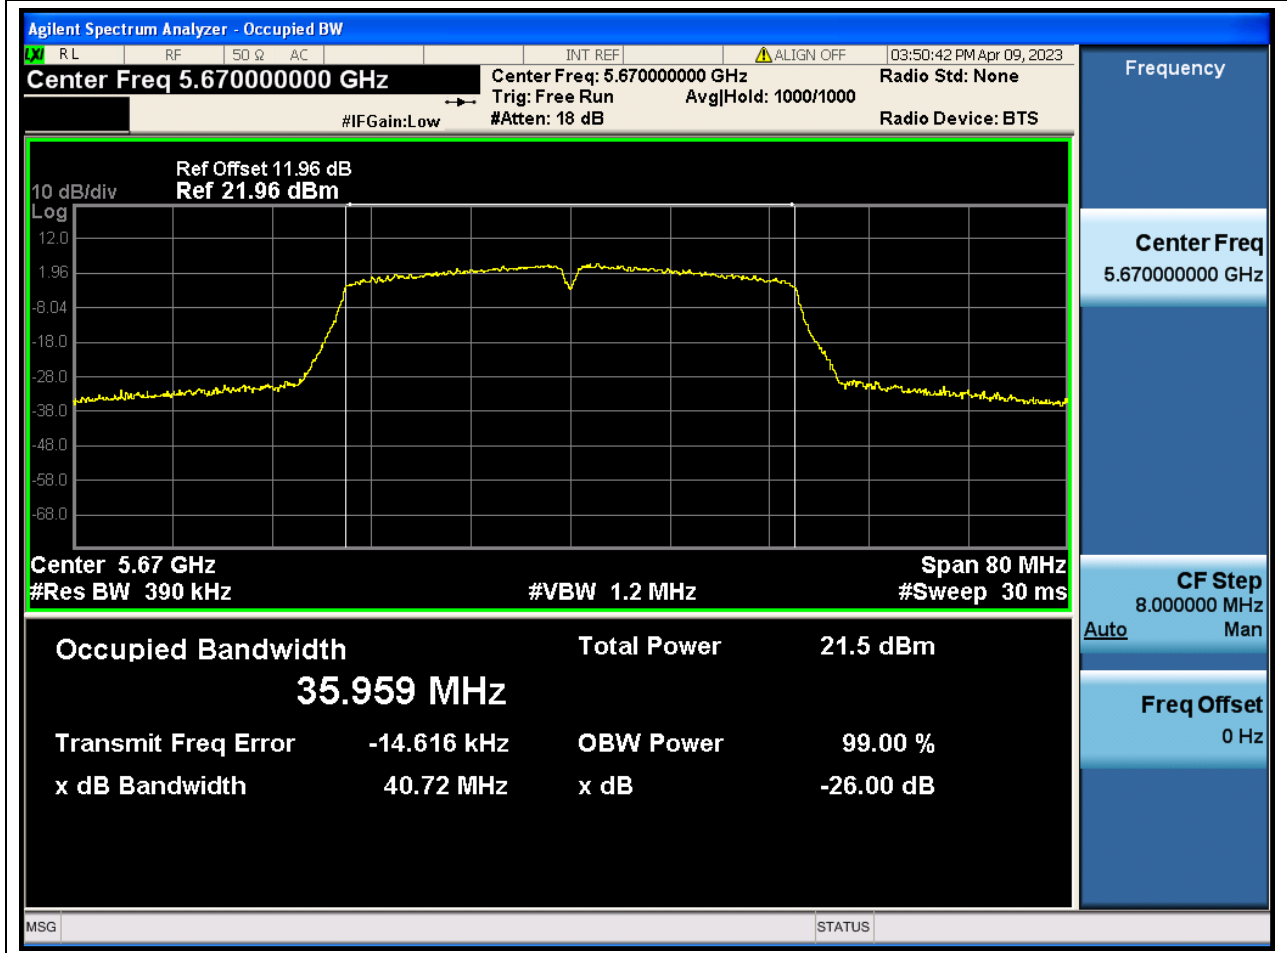

55. 802.11ac_40M_U-NII-2C_H

55.1. A.2-26dB Bandwidth(NTNV)

Center Frequency (MHz)	XdB Down	RBW (MHz)	Detector	Limit (MHz)	XdB BandWidth (MHz)	Verdict
5670	26	0.39	Peak	0	40.722978	N/A