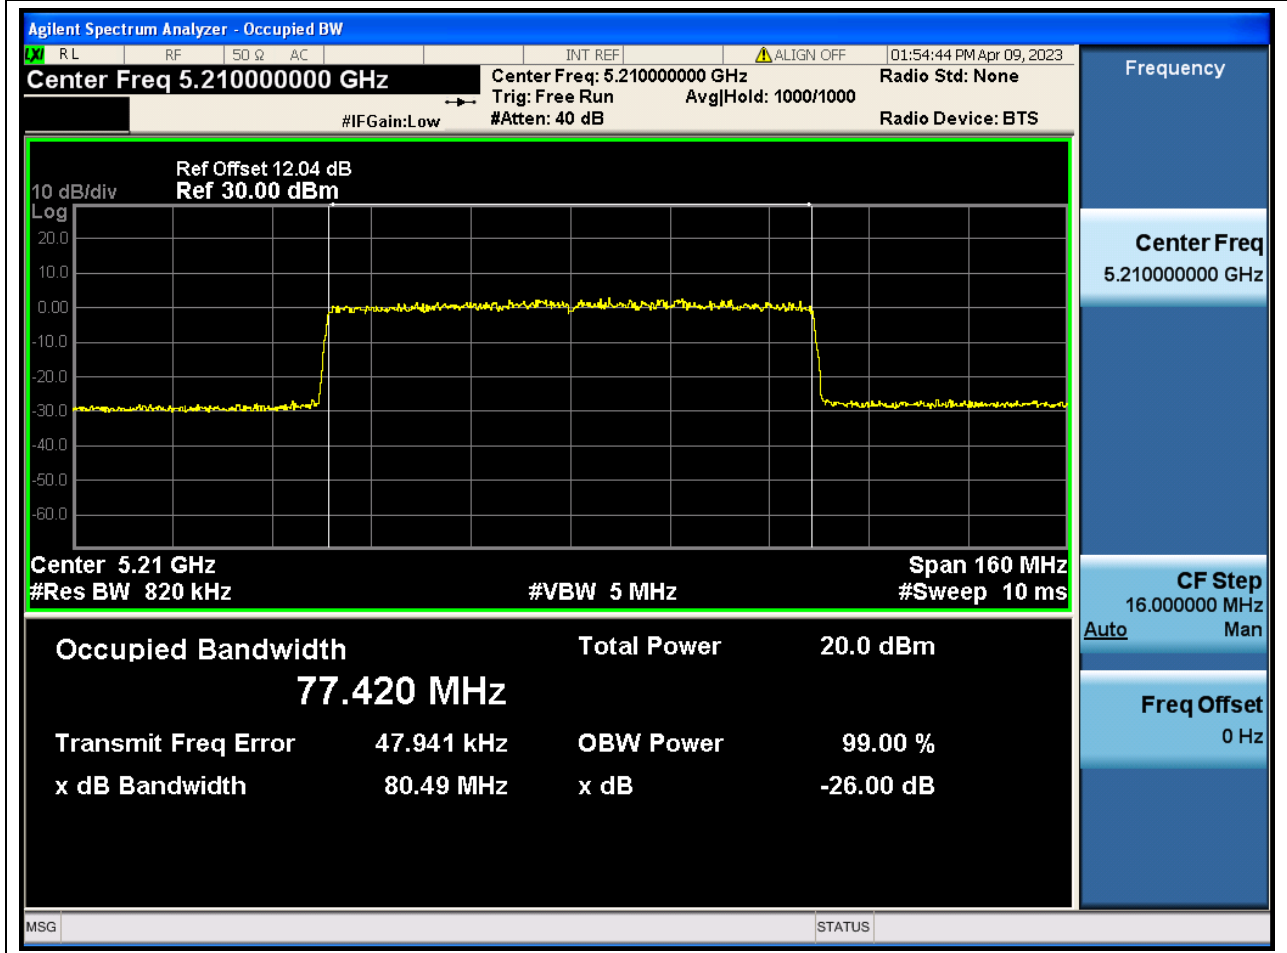

20. 802.11ax_80M_U-NII-1_M

20.1. A.2.2-99% Bandwidth(NTNV)

Center Frequency (MHz)	OBW Power (%)	RBW (MHz)	Detector	Limit (MHz)	OBW (MHz)	Verdict
5210	99	0.82	Peak	0	77.420301	N/A