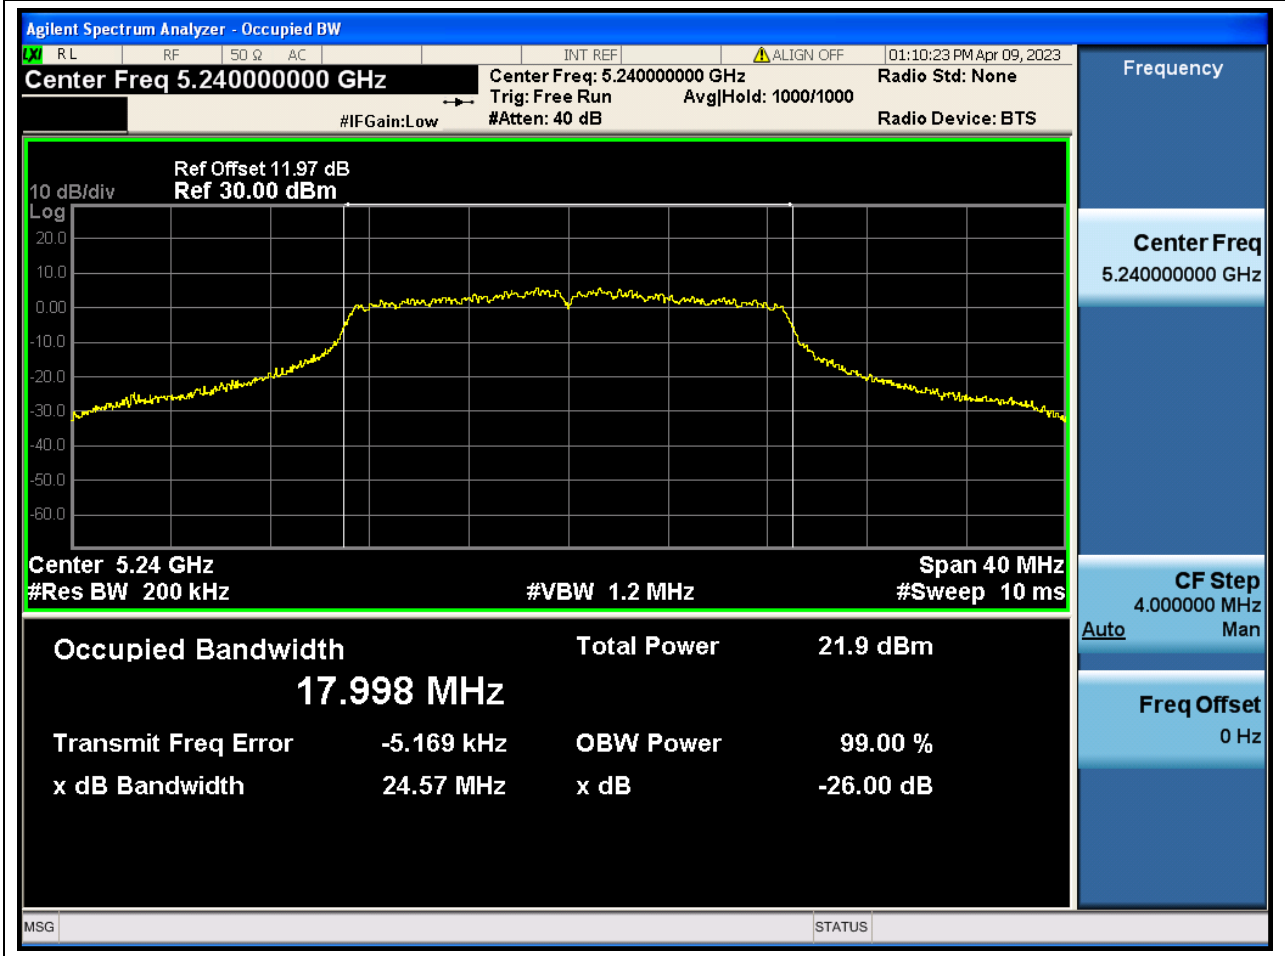

11. 802.11ac_20M_U-NII-1_H

11.1. A.2.2-99% Bandwidth(NTNV)

Center Frequency (MHz)	OBW Power (%)	RBW (MHz)	Detector	Limit (MHz)	OBW (MHz)	Verdict
5240	99	0.2	Peak	0	17.99767	N/A