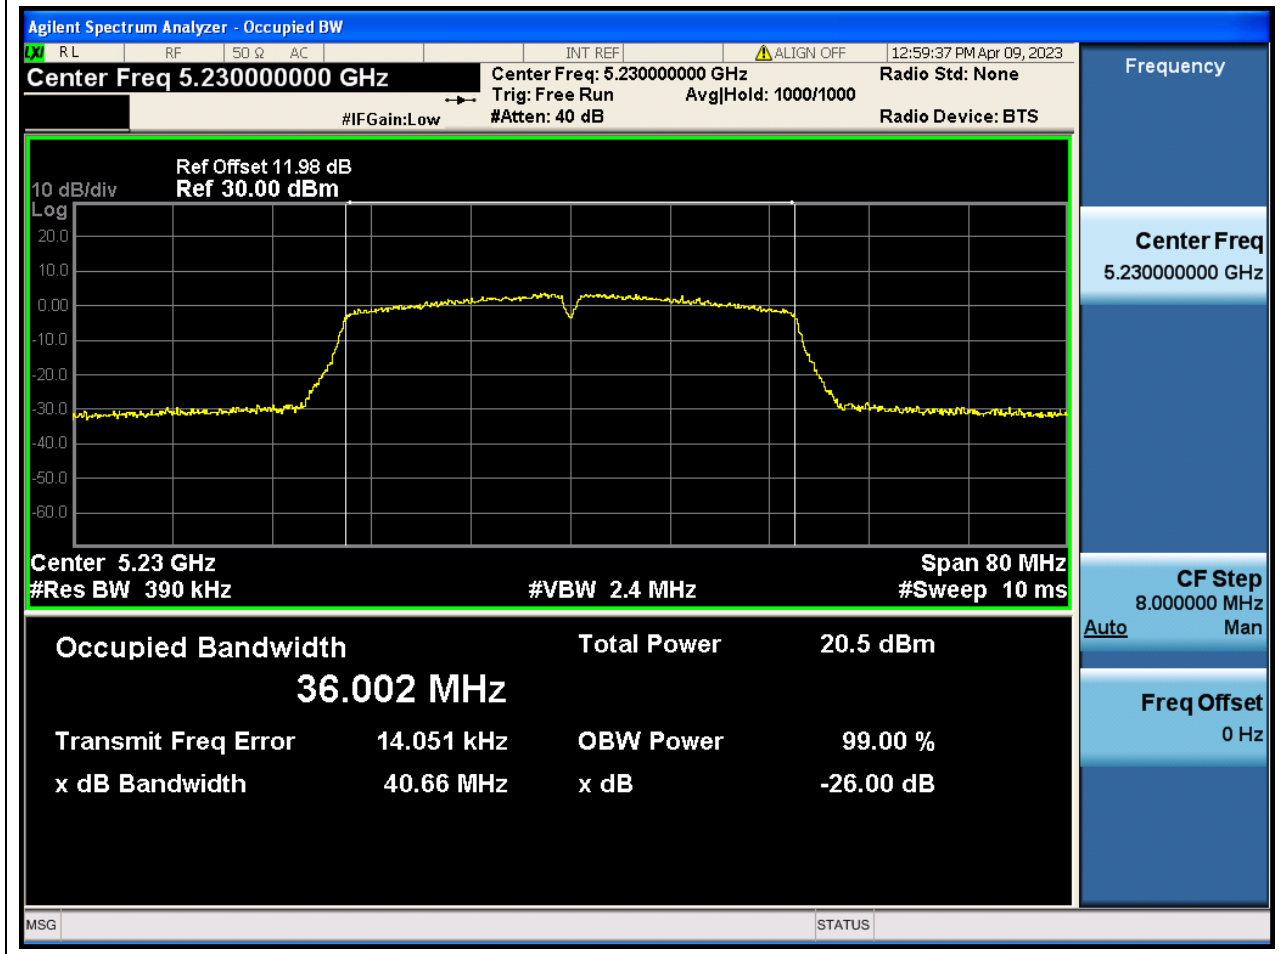

8. 802.11n_40M_U-NII-1_H

8.1. A.2.2-99% Bandwidth(NTNV)

Center Frequency (MHz)	OBW Power (%)	RBW (MHz)	Detector	Limit (MHz)	OBW (MHz)	Verdict
5230	99	0.39	Peak	0	36.001527	N/A