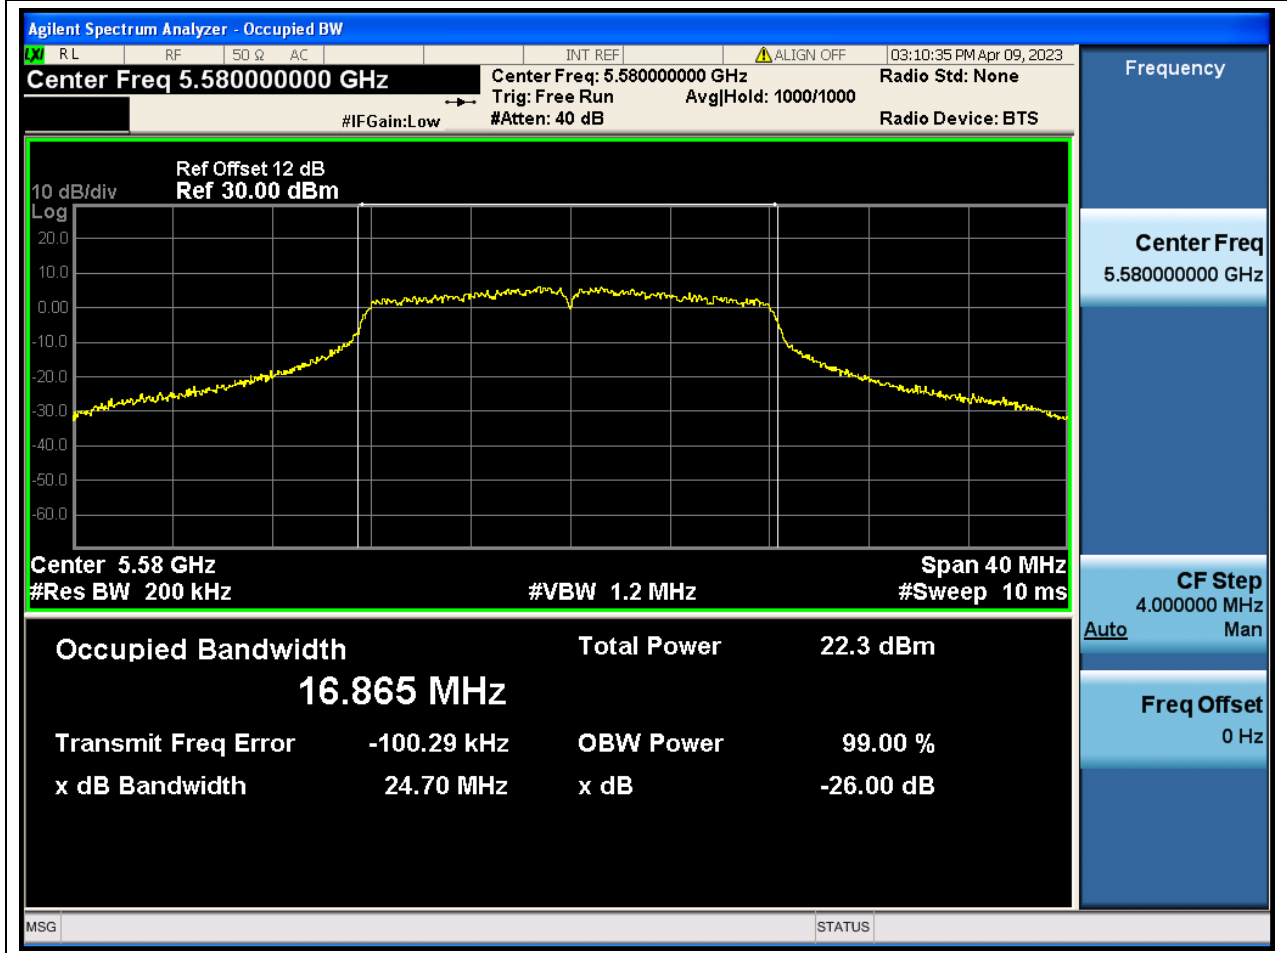

42. 802.11a_20M_U-NII-2C_M

42.1. A.2.2-99% Bandwidth(NTNV)

Center Frequency (MHz)	OBW Power (%)	RBW (MHz)	Detector	Limit (MHz)	OBW (MHz)	Verdict
5580	99	0.2	Peak	0	16.865181	N/A