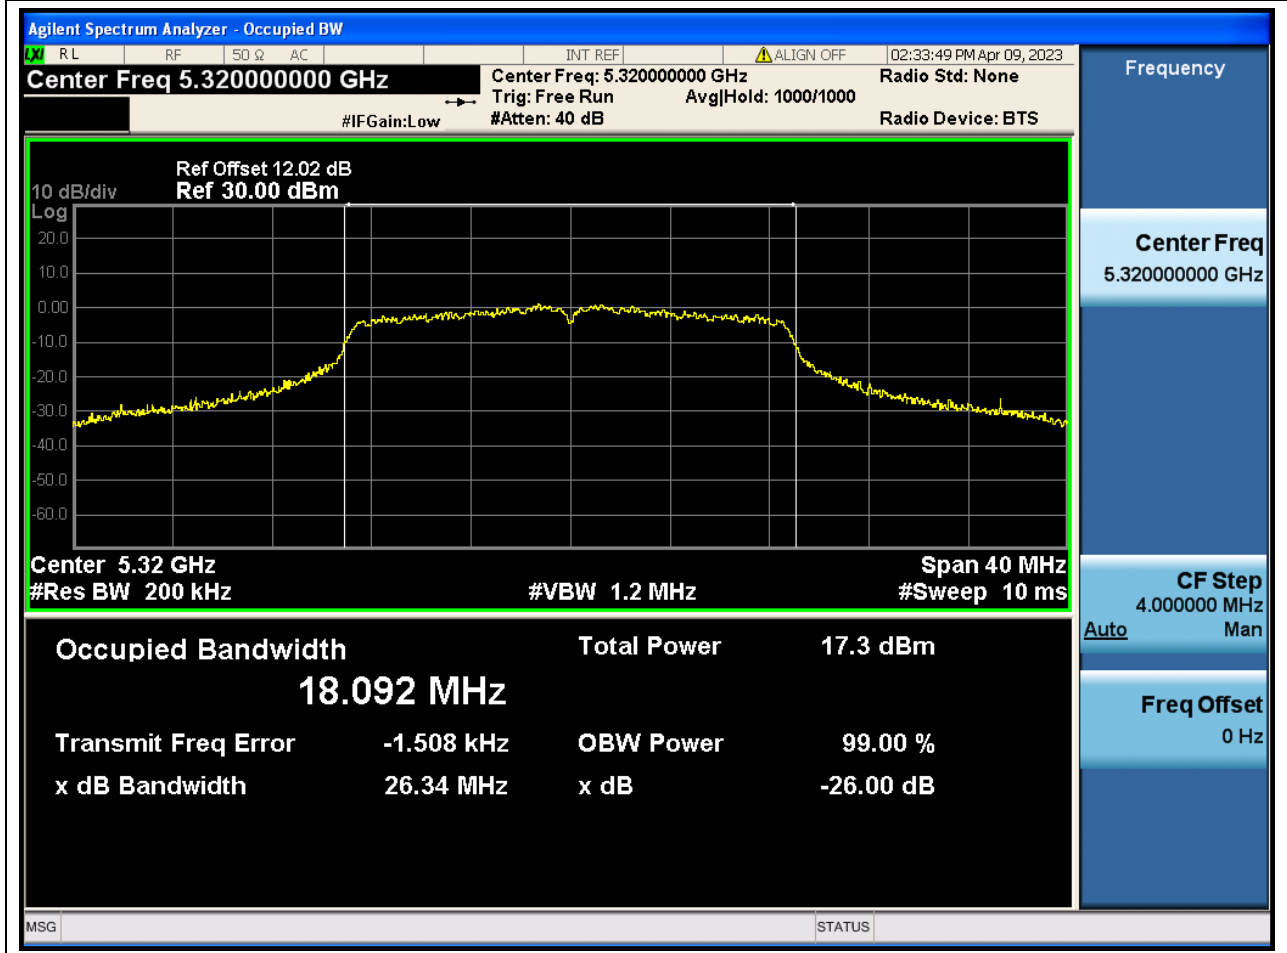

31. 802.11ac_20M_U-NII-2A_H

31.1. A.2.2-99% Bandwidth(NTNV)

Center Frequency (MHz)	OBW Power (%)	RBW (MHz)	Detector	Limit (MHz)	OBW (MHz)	Verdict
5320	99	0.2	Peak	0	18.092123	N/A