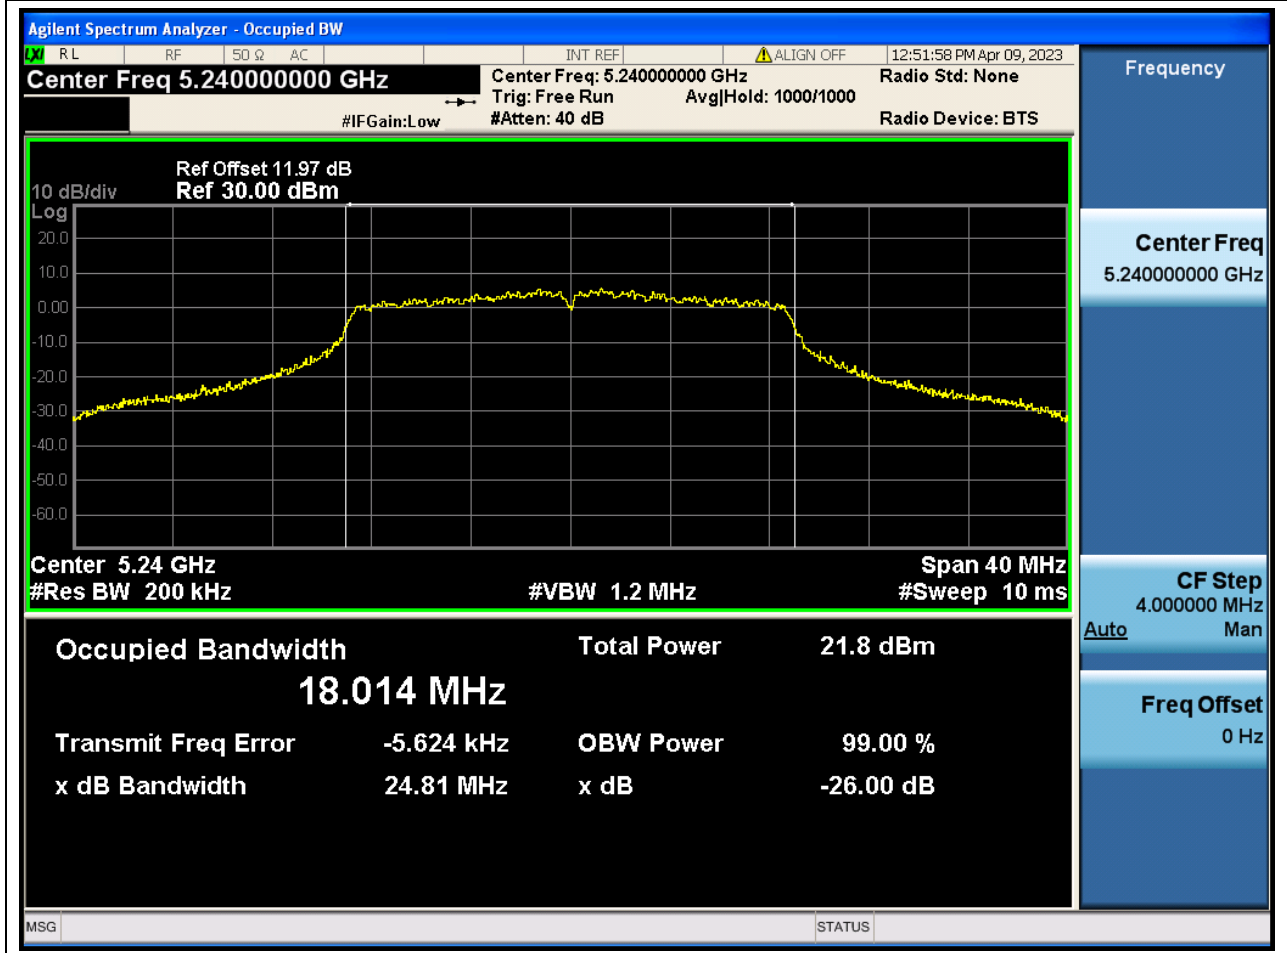

6. 802.11n_20M_U-NII-1_H

6.1. A.2.2-99% Bandwidth(NTNV)

Center Frequency (MHz)	OBW Power (%)	RBW (MHz)	Detector	Limit (MHz)	OBW (MHz)	Verdict
5240	99	0.2	Peak	0	18.014363	N/A