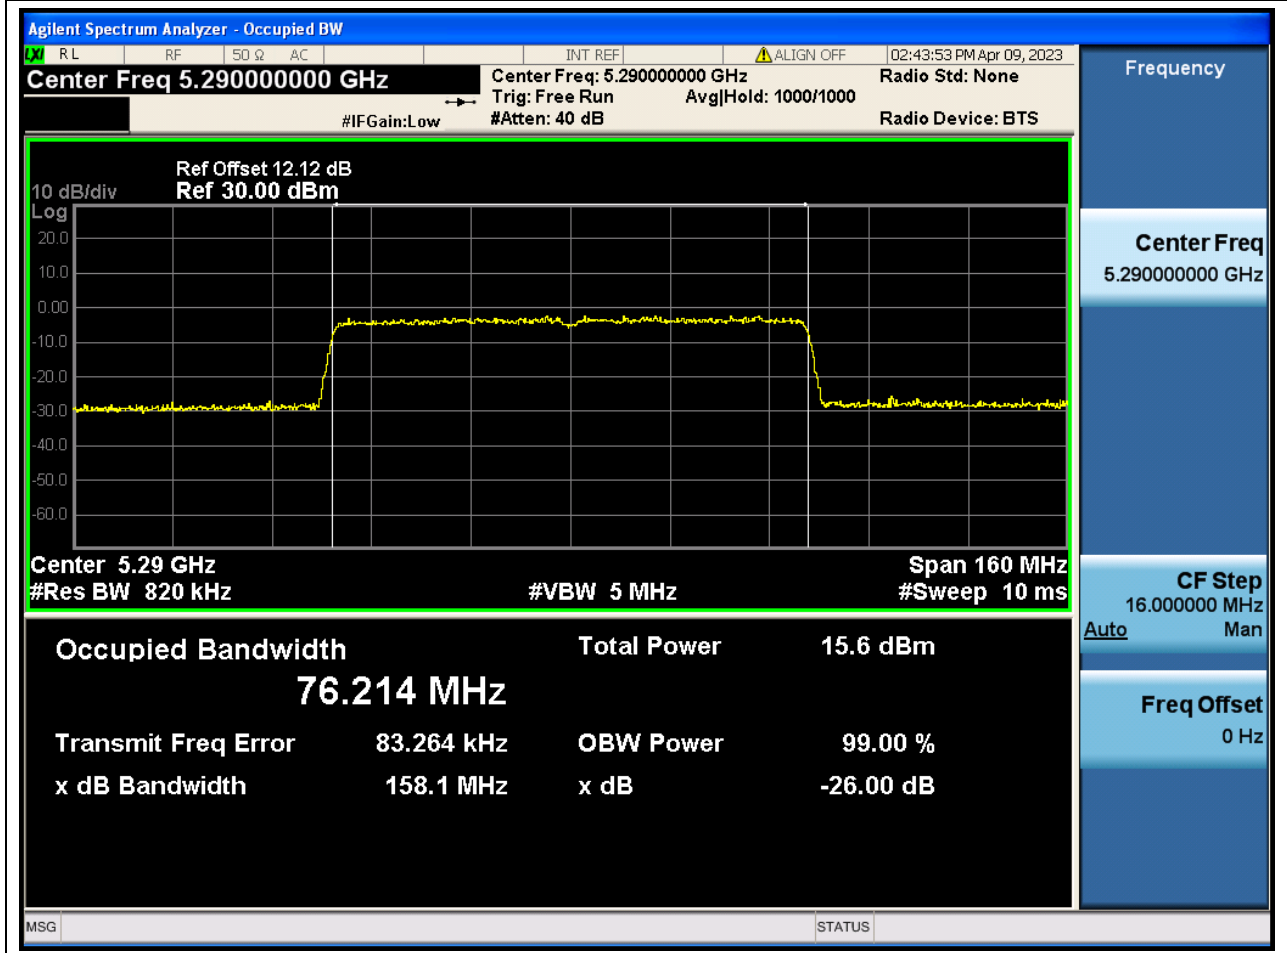

34. 802.11ac_80M_U-NII-2A_M

34.1. A.2.2-99% Bandwidth(NTNV)

Center Frequency (MHz)	OBW Power (%)	RBW (MHz)	Detector	Limit (MHz)	OBW (MHz)	Verdict
5290	99	0.82	Peak	0	76.214072	N/A