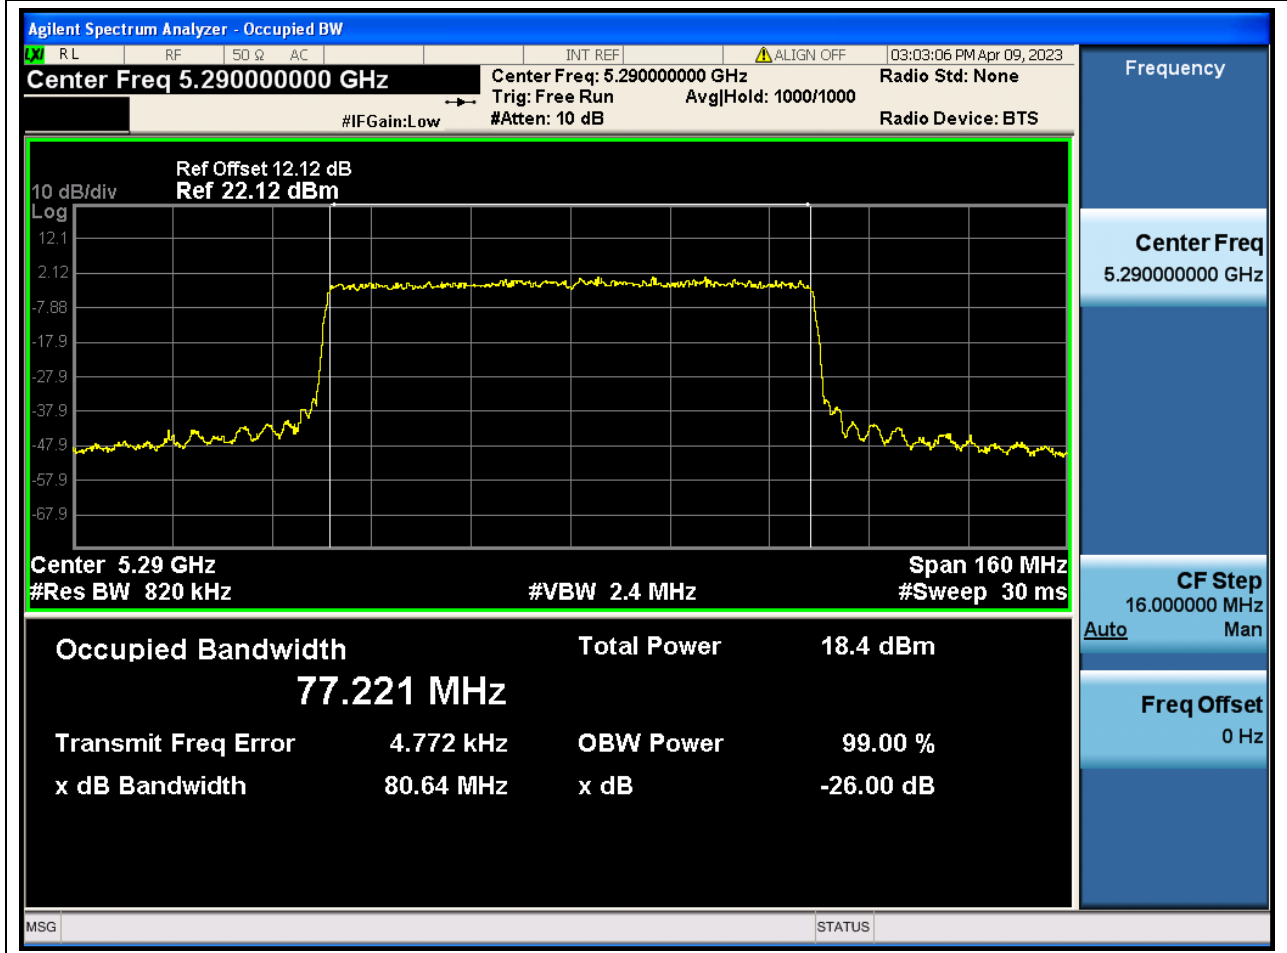

40. 802.11ax_80M_U-NII-2A_M

40.1. A.2-26dB Bandwidth(NTNV)

Center Frequency (MHz)	XdB Down	RBW (MHz)	Detector	Limit (MHz)	XdB BandWidth (MHz)	Verdict
5290	26	0.82	Peak	0	80.640032	N/A