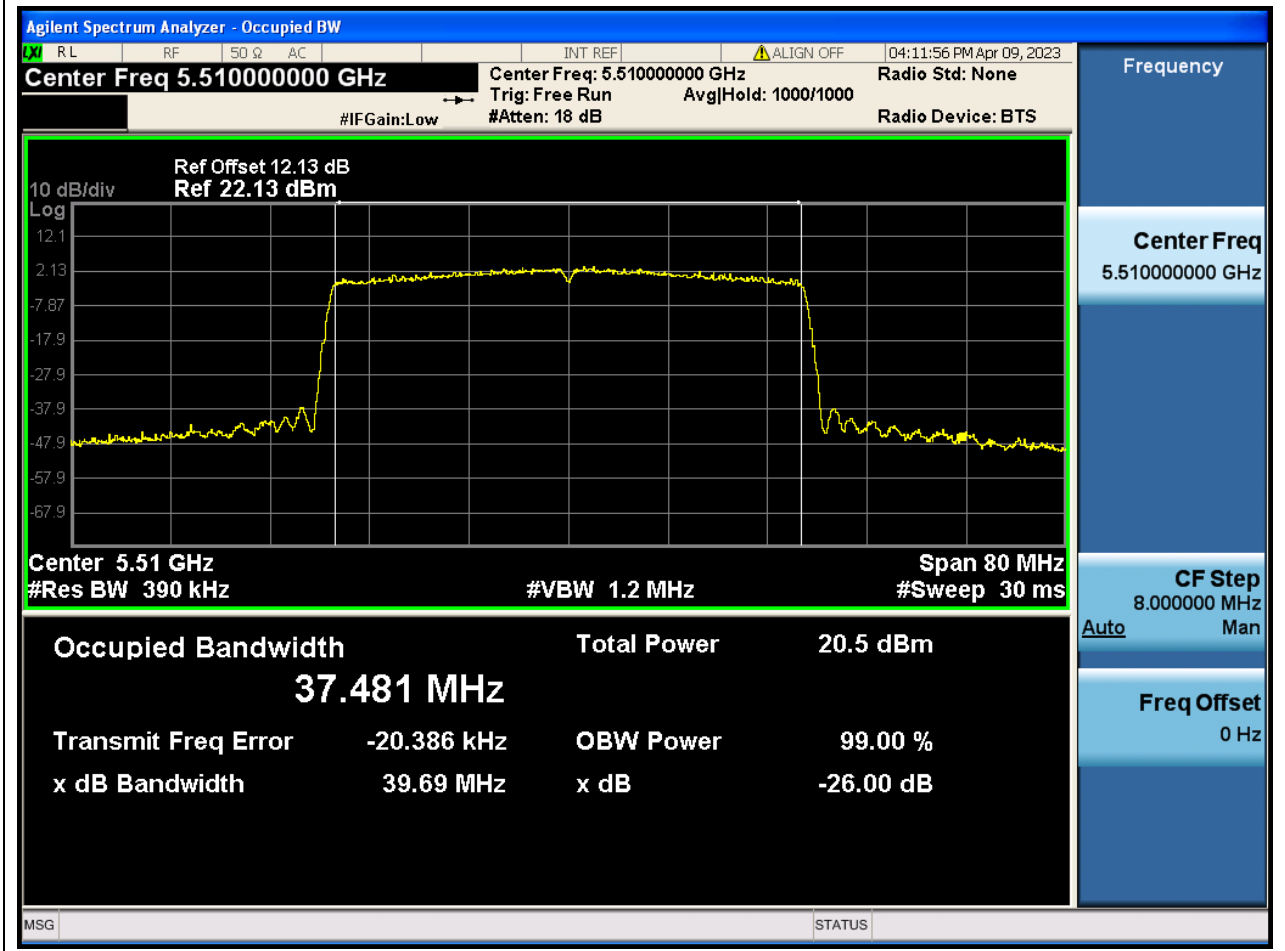

61. 802.11ax_40M_U-NII-2C_L

61.1. A.2-26dB Bandwidth(NTNV)

Center Frequency (MHz)	XdB Down	RBW (MHz)	Detector	Limit (MHz)	XdB BandWidth (MHz)	Verdict
5510	26	0.39	Peak	0	39.69277	N/A