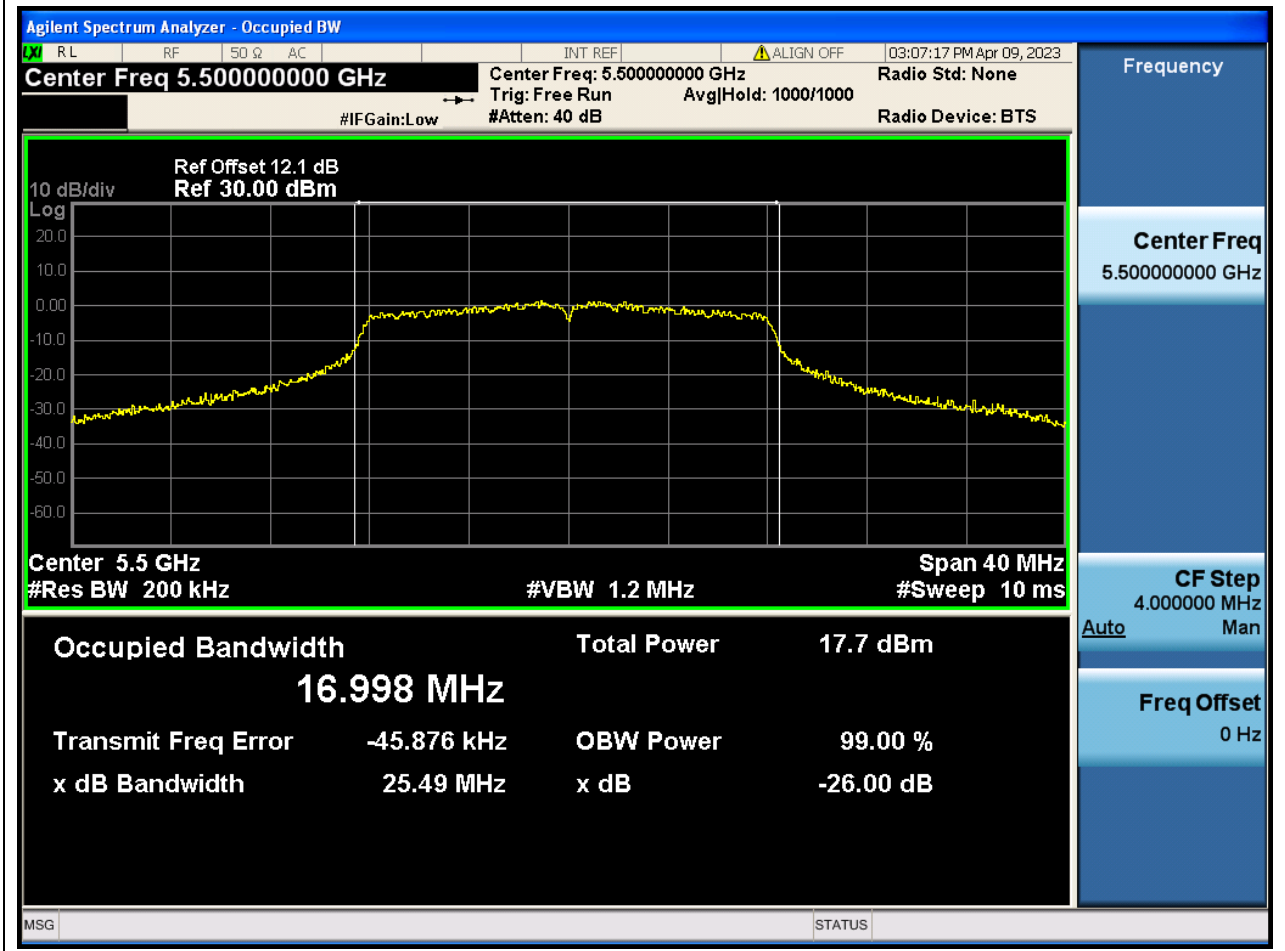

41. 802.11a_20M_U-NII-2C_L

41.1. A.2.2-99% Bandwidth(NTNV)

Center Frequency (MHz)	OBW Power (%)	RBW (MHz)	Detector	Limit (MHz)	OBW (MHz)	Verdict
5500	99	0.2	Peak	0	16.998467	N/A