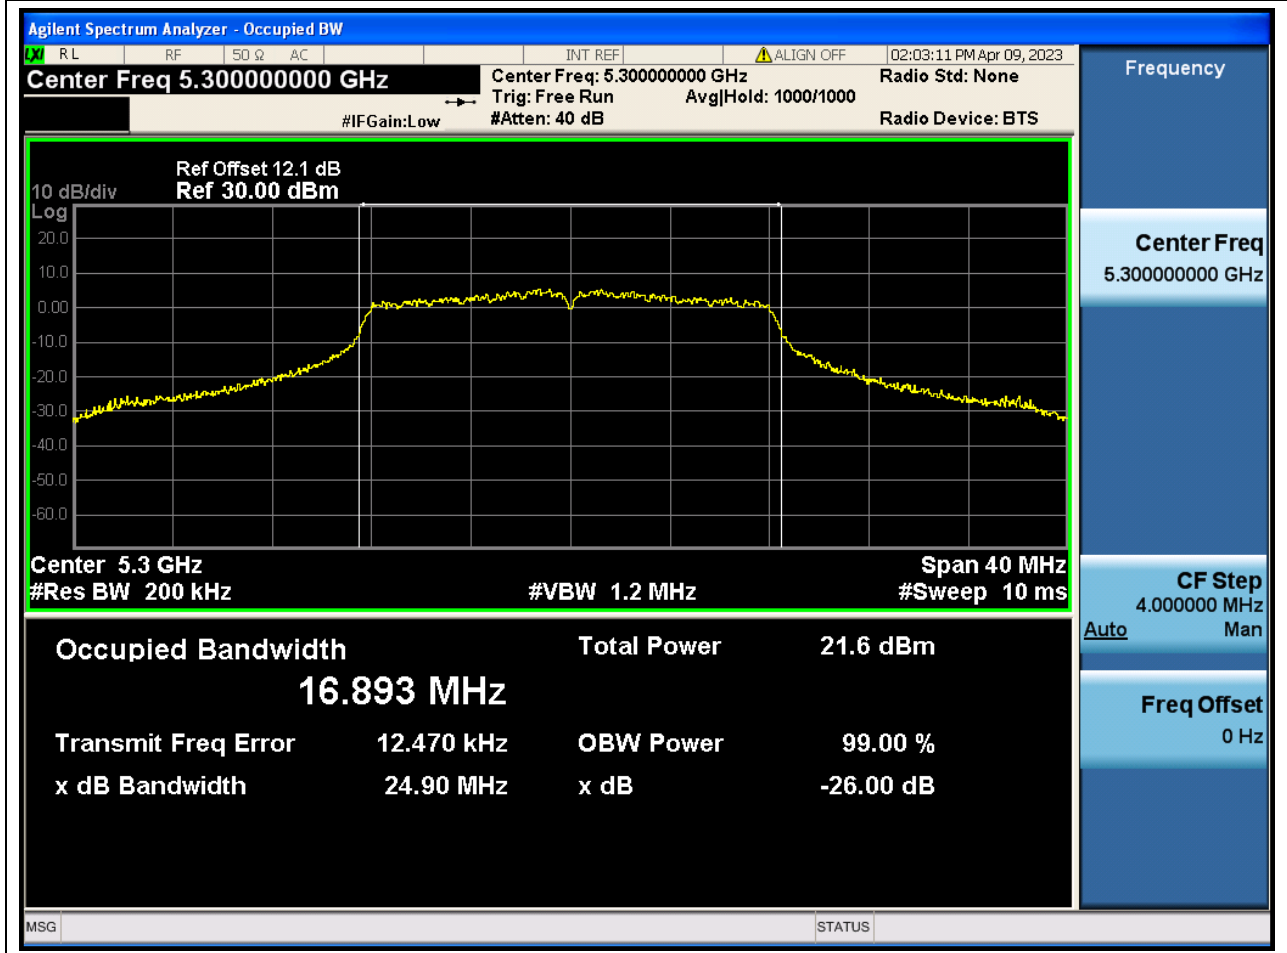

22. 802.11a_20M_U-NII-2A_M

22.1. A.2.2-99% Bandwidth(NTNV)

Center Frequency (MHz)	OBW Power (%)	RBW (MHz)	Detector	Limit (MHz)	OBW (MHz)	Verdict
5300	99	0.2	Peak	0	16.892889	N/A