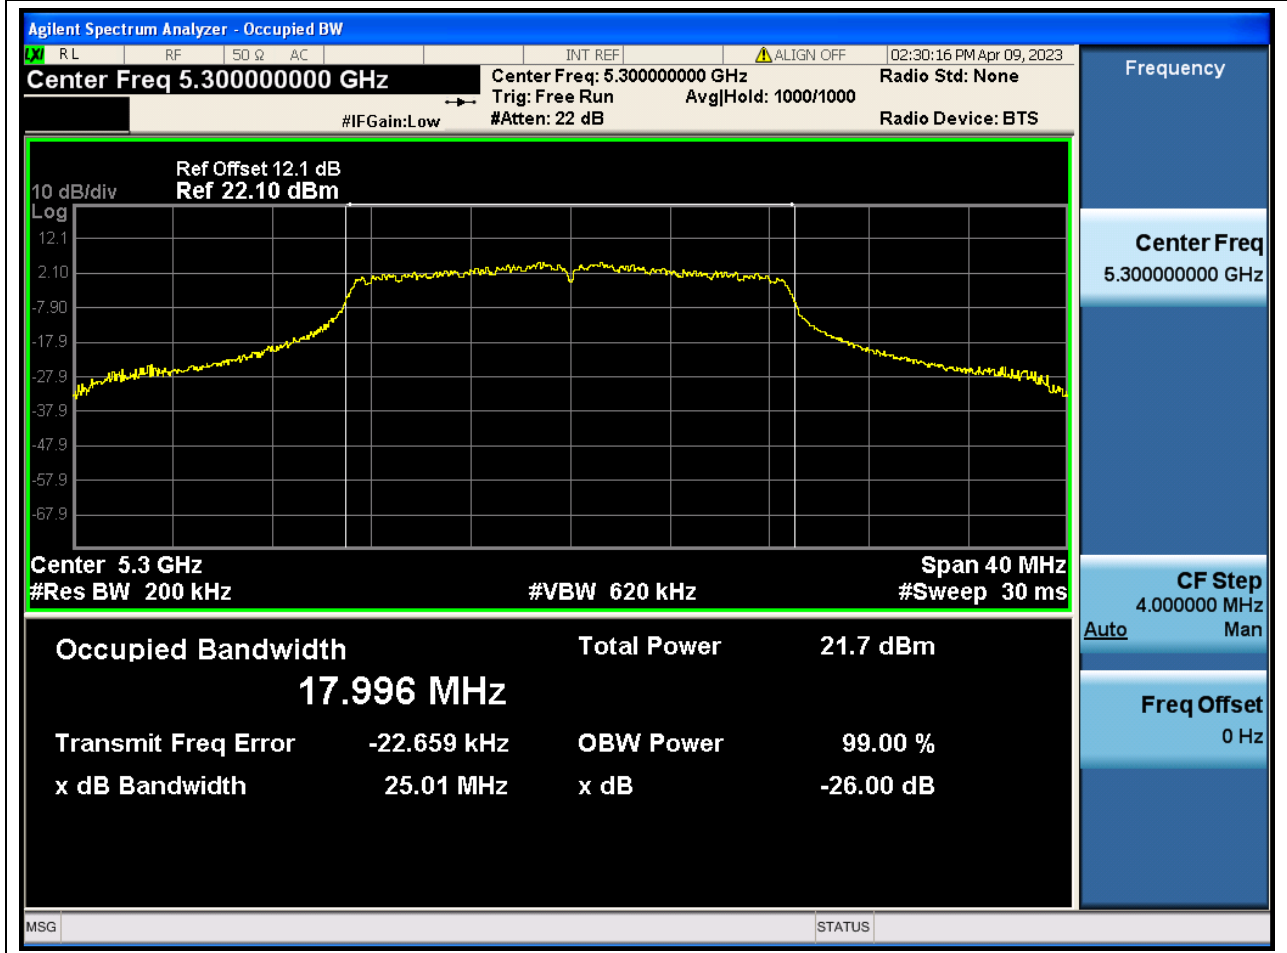

30. 802.11ac_20M_U-NII-2A_M

30.1. A.2-26dB Bandwidth(NTNV)

Center Frequency (MHz)	XdB Down	RBW (MHz)	Detector	Limit (MHz)	XdB BandWidth (MHz)	Verdict
5300	26	0.2	Peak	0	25.01283	N/A