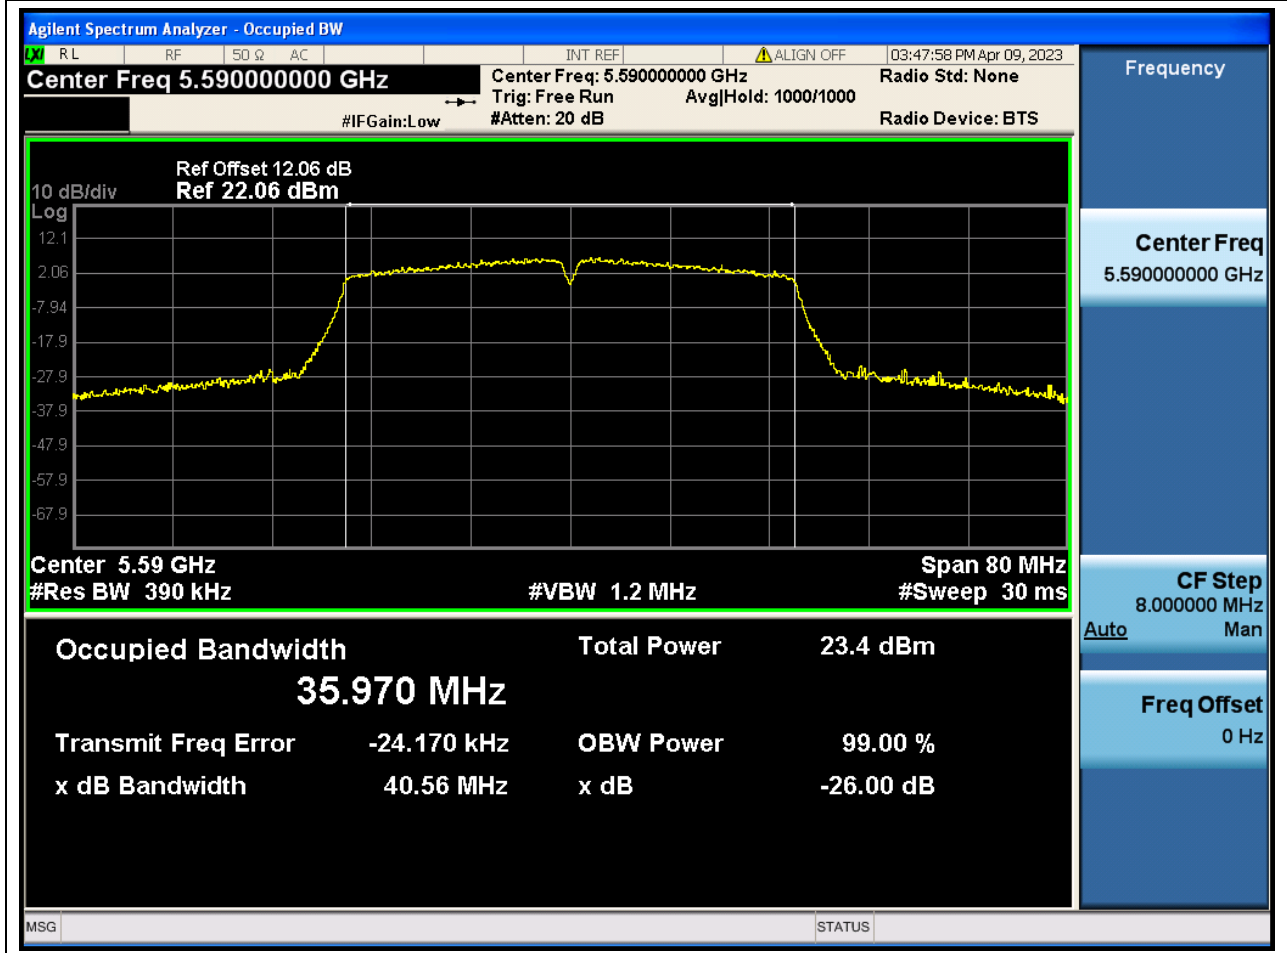

54. 802.11ac_40M_U-NII-2C_M

54.1. A.2-26dB Bandwidth(NTNV)

Center Frequency (MHz)	XdB Down	RBW (MHz)	Detector	Limit (MHz)	XdB BandWidth (MHz)	Verdict
5590	26	0.39	Peak	0	40.557811	N/A