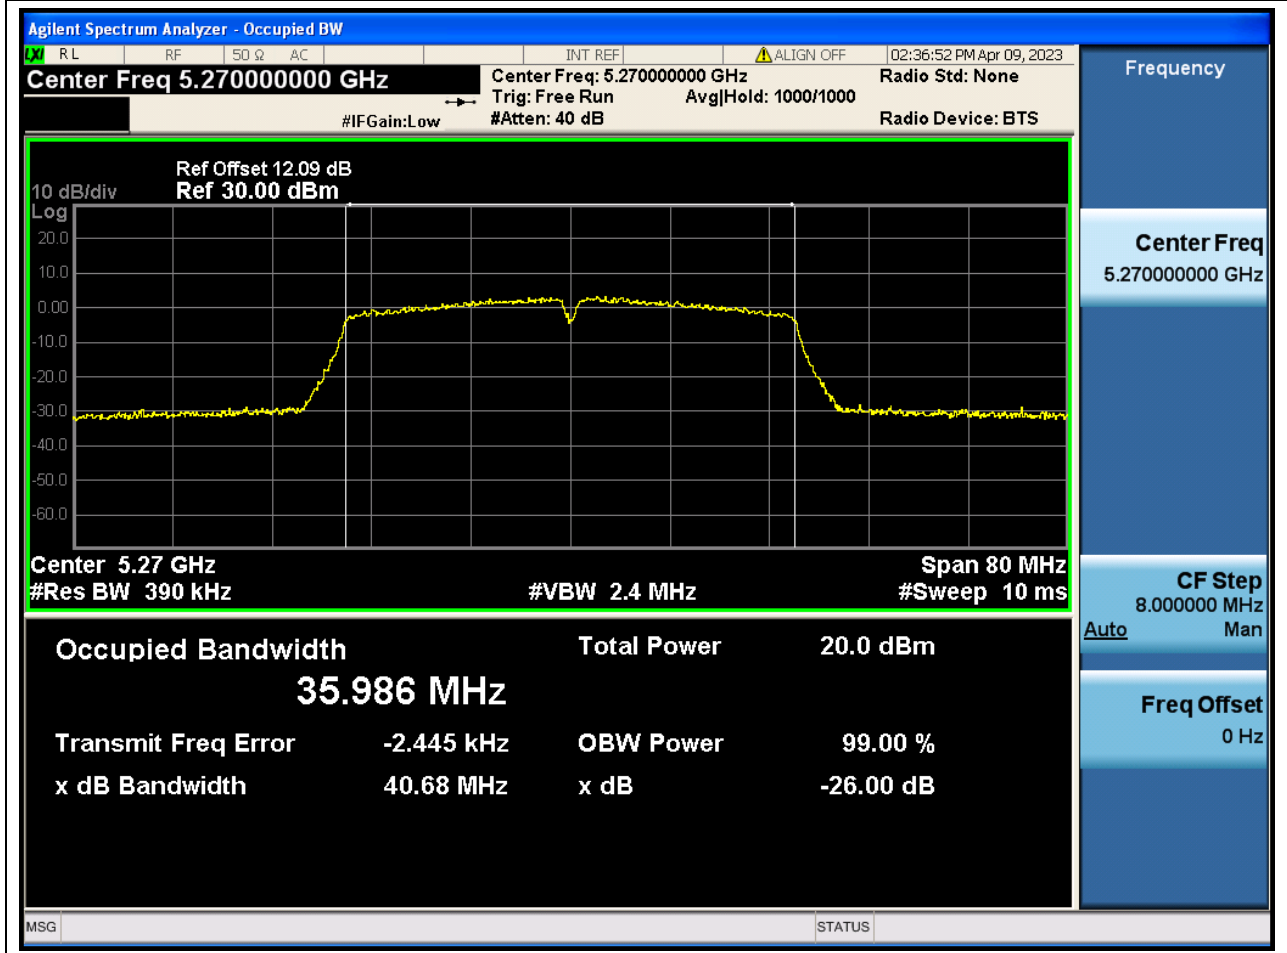

32. 802.11ac_40M_U-NII-2A_L

32.1. A.2.2-99% Bandwidth(NTNV)

Center Frequency (MHz)	OBW Power (%)	RBW (MHz)	Detector	Limit (MHz)	OBW (MHz)	Verdict
5270	99	0.39	Peak	0	35.985788	N/A