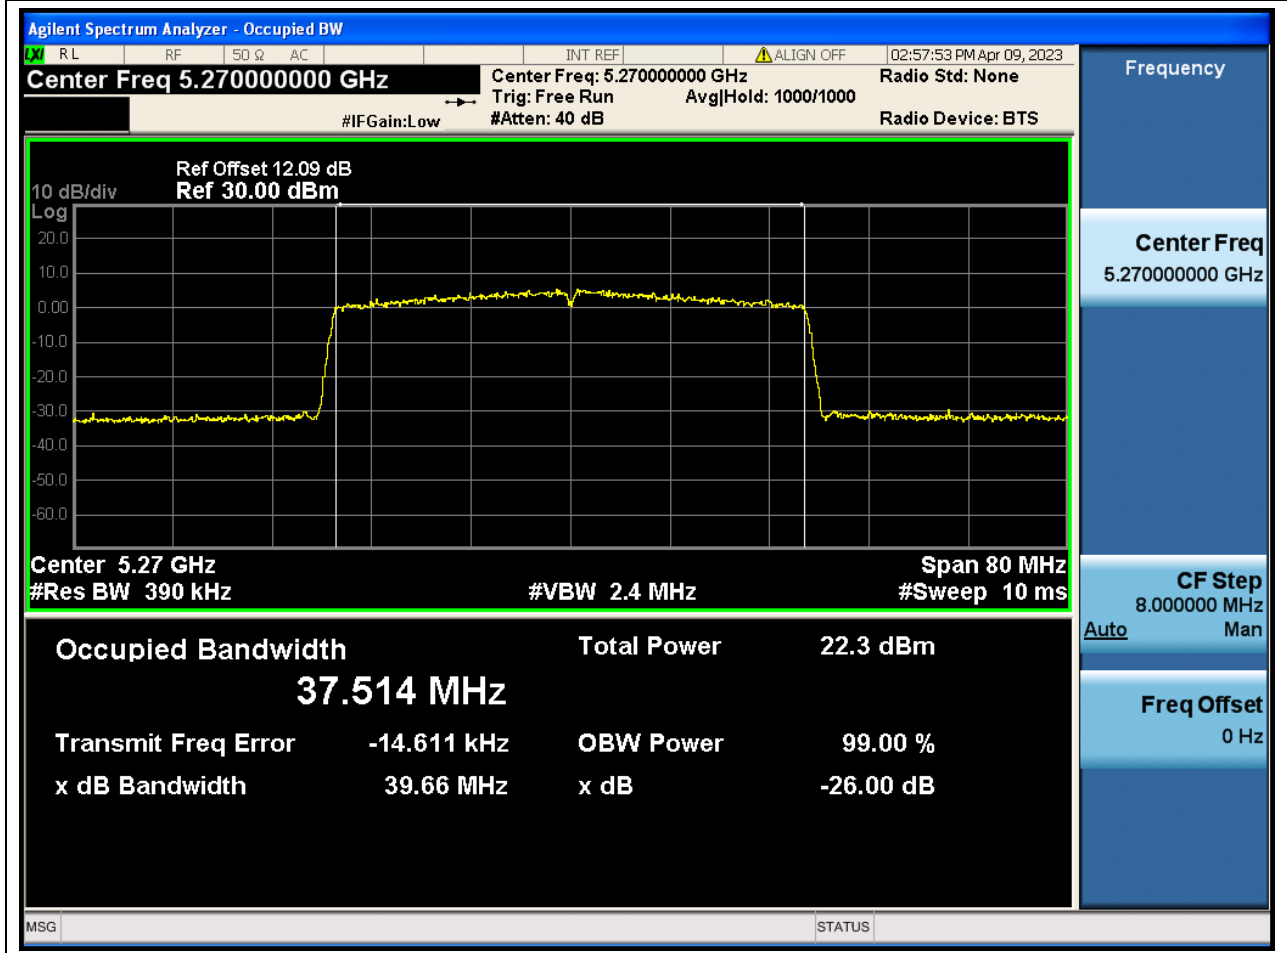

38. 802.11ax_40M_U-NII-2A_L

38.1. A.2.2-99% Bandwidth(NTNV)

Center Frequency (MHz)	OBW Power (%)	RBW (MHz)	Detector	Limit (MHz)	OBW (MHz)	Verdict
5270	99	0.39	Peak	0	37.513728	N/A