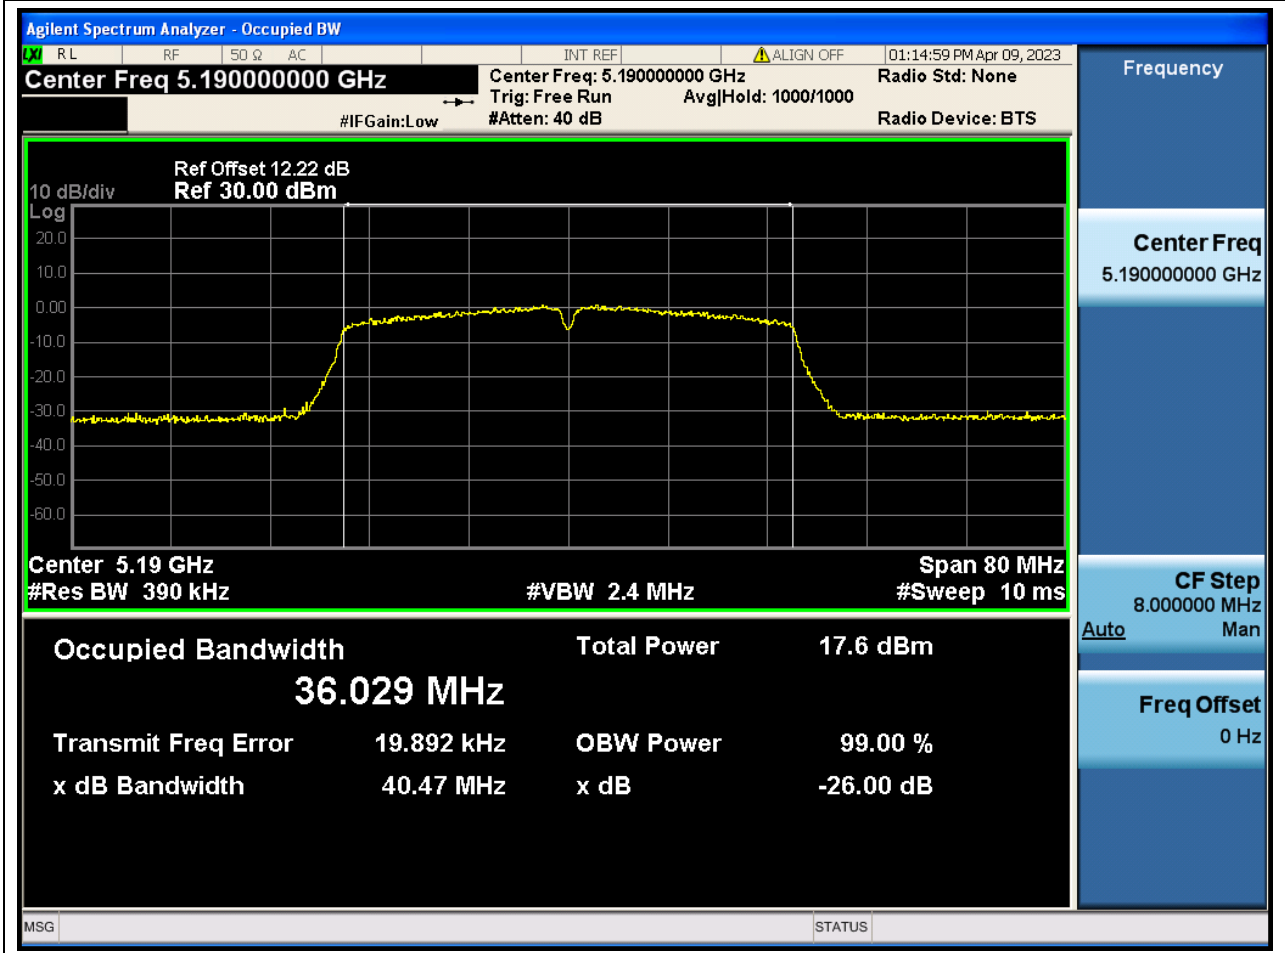

12. 802.11ac_40M_U-NII-1_L

12.1. A.2.2-99% Bandwidth(NTNV)

Center Frequency (MHz)	OBW Power (%)	RBW (MHz)	Detector	Limit (MHz)	OBW (MHz)	Verdict
5190	99	0.39	Peak	0	36.029396	N/A