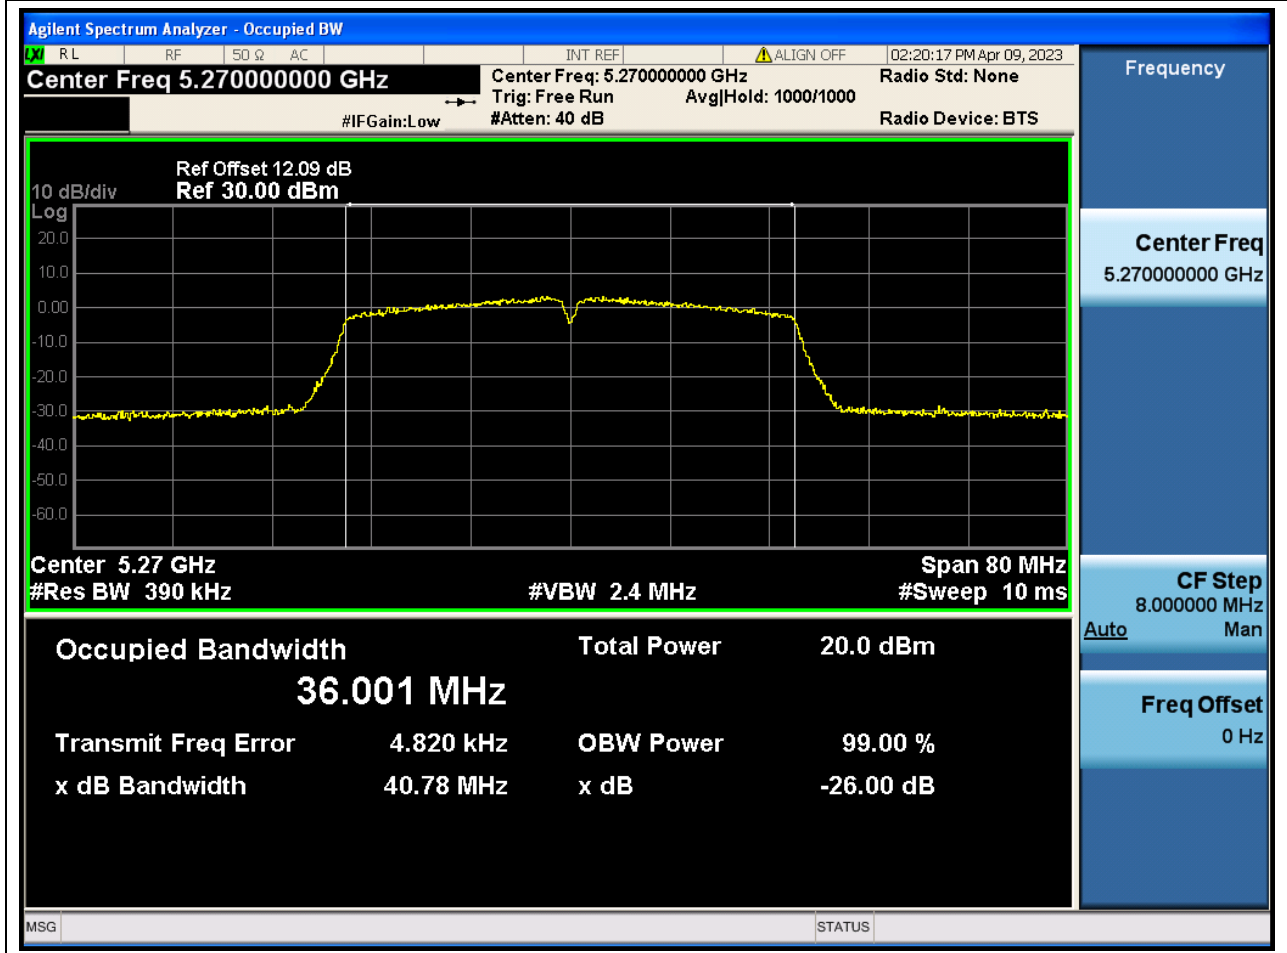

27. 802.11n_40M_U-NII-2A_L

27.1. A.2.2-99% Bandwidth(NTNV)

Center Frequency (MHz)	OBW Power (%)	RBW (MHz)	Detector	Limit (MHz)	OBW (MHz)	Verdict
5270	99	0.39	Peak	0	36.001033	N/A