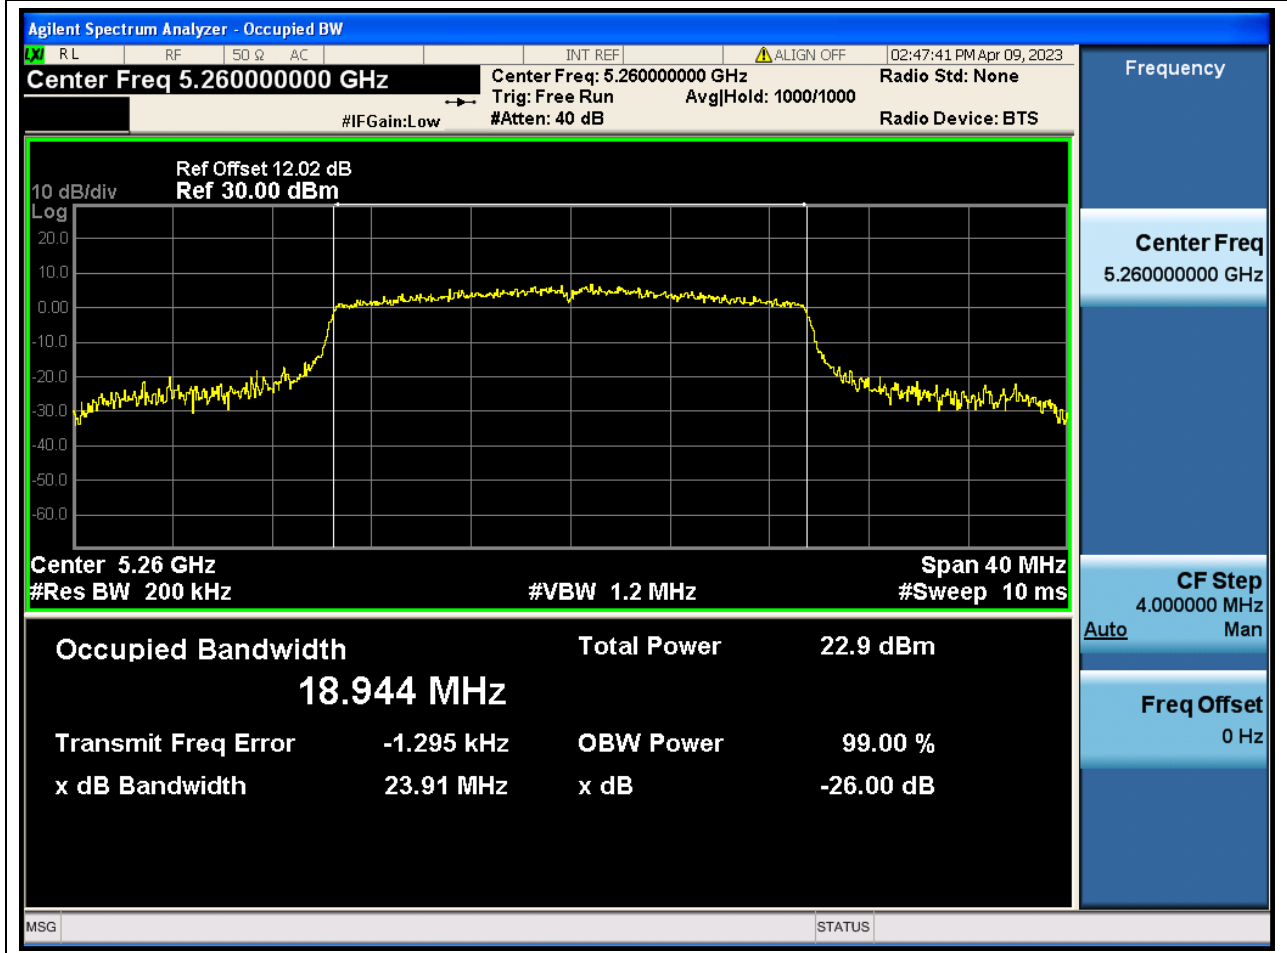

35. 802.11ax_20M_U-NII-2A_L

35.1. A.2.2-99% Bandwidth(NTNV)

Center Frequency (MHz)	OBW Power (%)	RBW (MHz)	Detector	Limit (MHz)	OBW (MHz)	Verdict
5260	99	0.2	Peak	0	18.944289	N/A