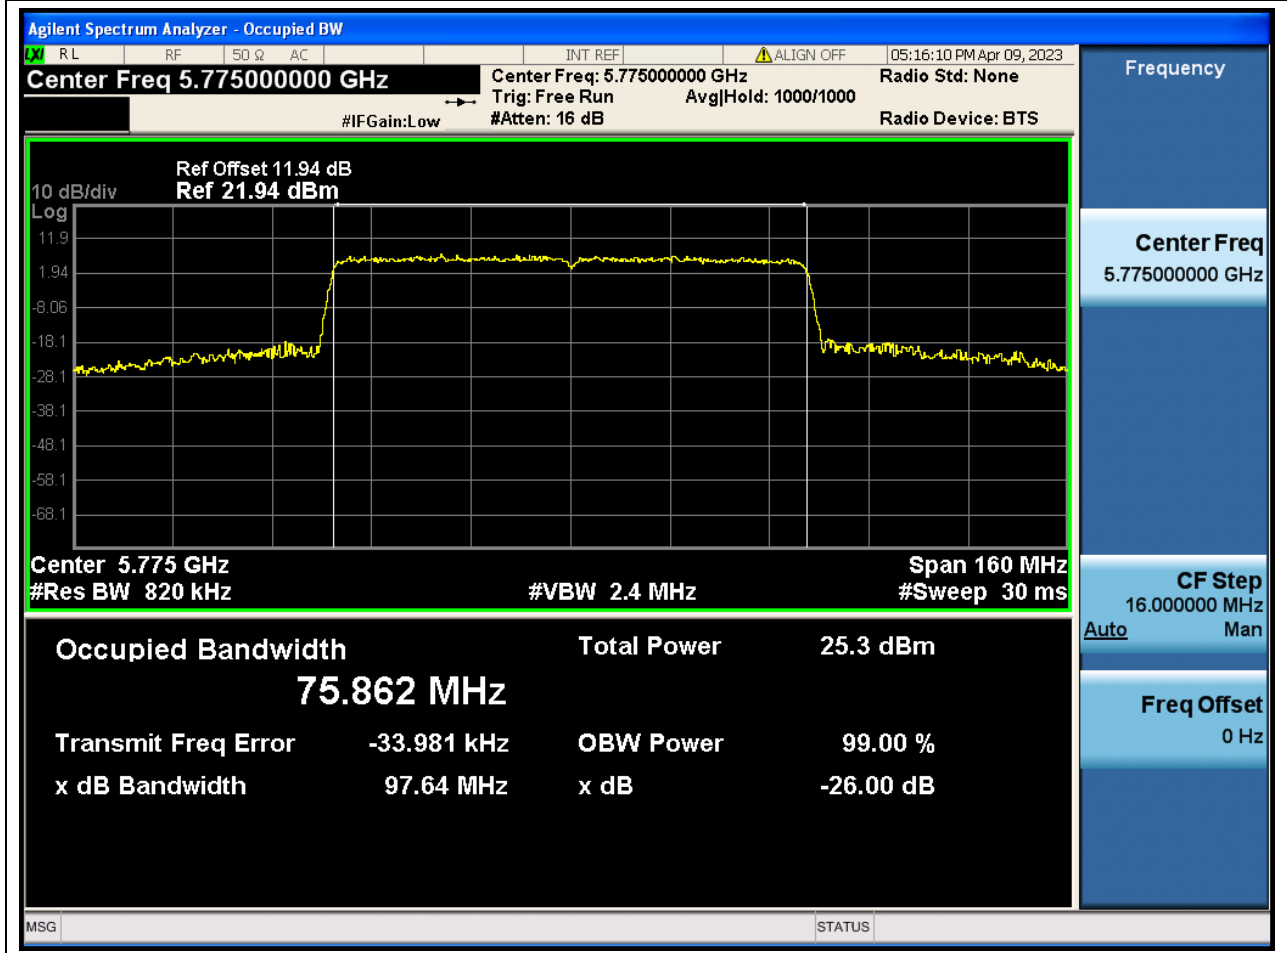

79. 802.11ac_80M_U-NII-3_M

79.1. A.2-26dB Bandwidth(NTNV)

Center Frequency (MHz)	XdB Down	RBW (MHz)	Detector	Limit (MHz)	XdB BandWidth (MHz)	Verdict
5775	26	0.82	Peak	0	97.638521	N/A