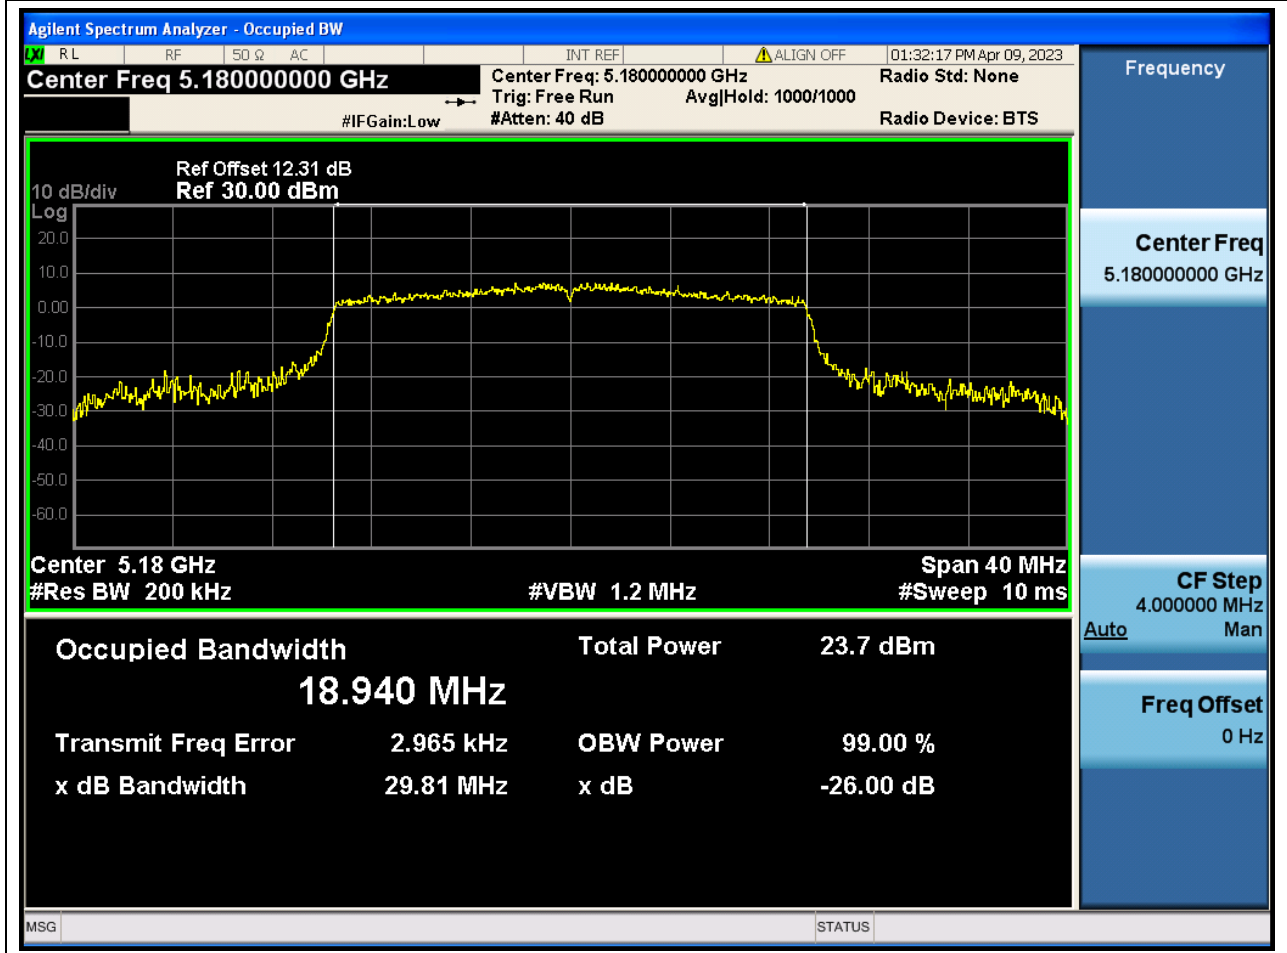

15. 802.11ax_20M_U-NII-1_L

15.1. A.2.2-99% Bandwidth(NTNV)

Center Frequency (MHz)	OBW Power (%)	RBW (MHz)	Detector	Limit (MHz)	OBW (MHz)	Verdict
5180	99	0.2	Peak	0	18.940442	N/A