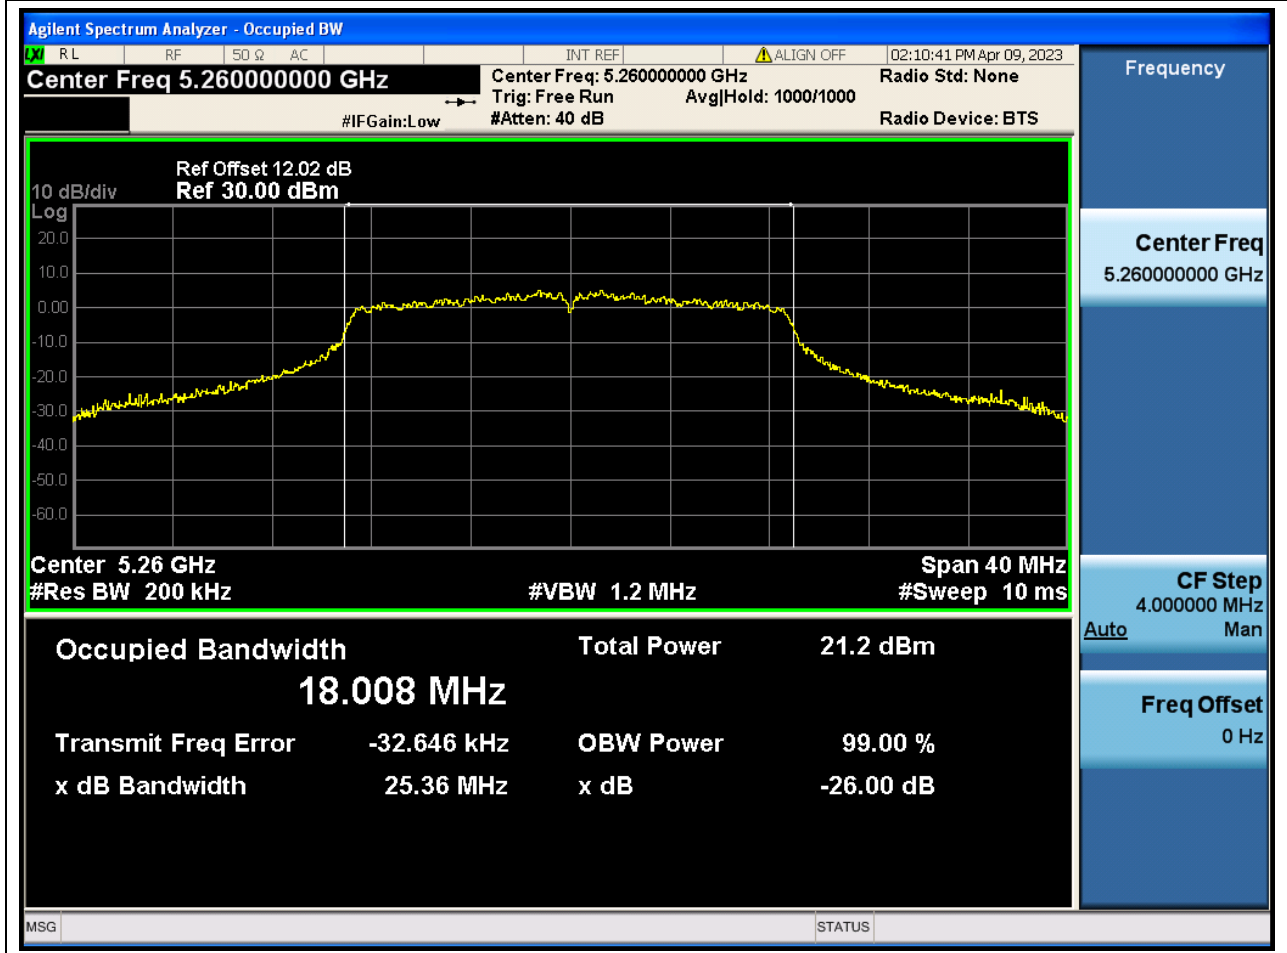

24. 802.11n_20M_U-NII-2A_L

24.1. A.2.2-99% Bandwidth(NTNV)

Center Frequency (MHz)	OBW Power (%)	RBW (MHz)	Detector	Limit (MHz)	OBW (MHz)	Verdict
5260	99	0.2	Peak	0	18.008111	N/A