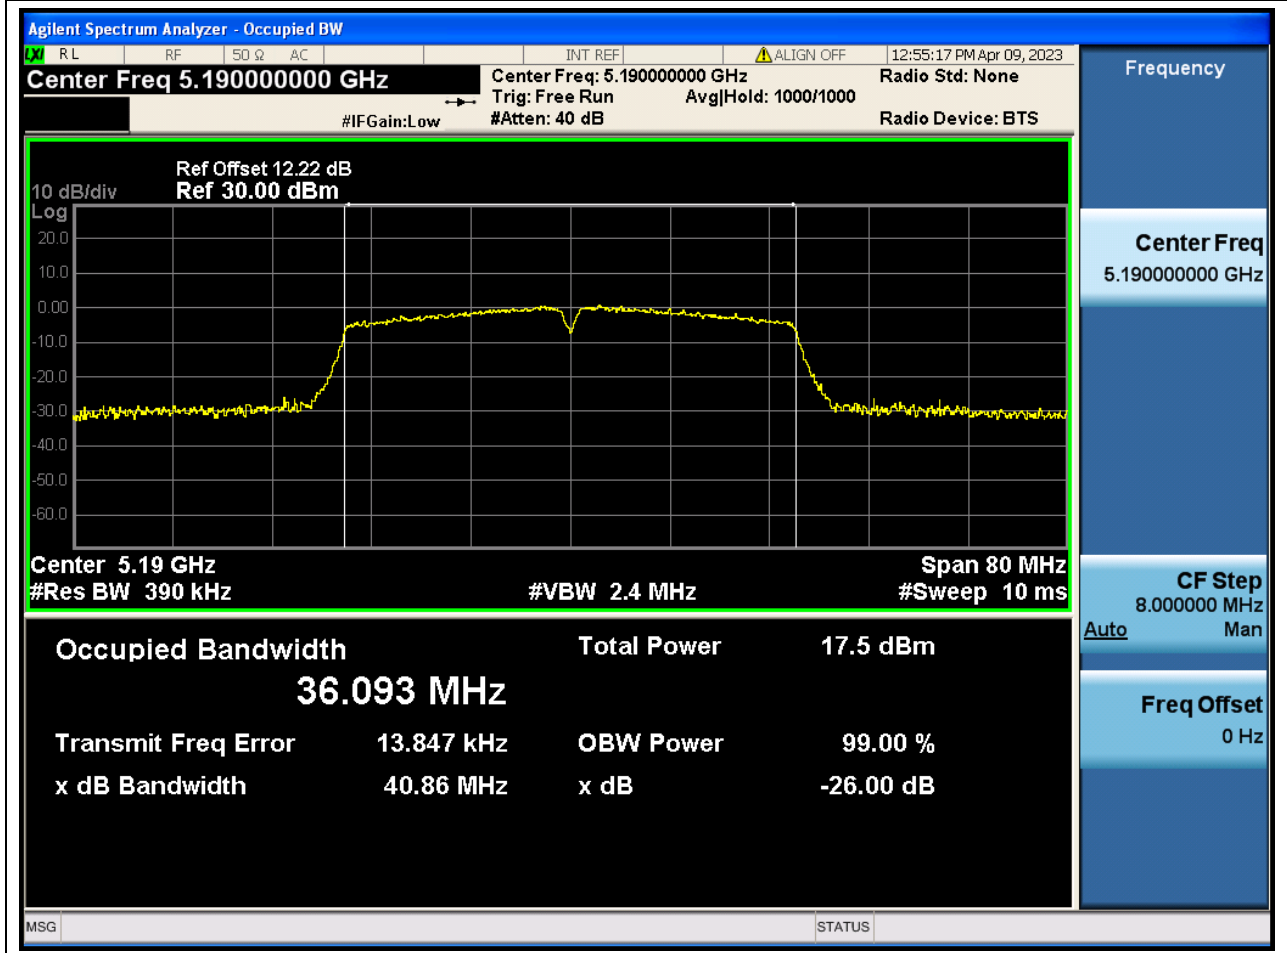

7. 802.11n_40M_U-NII-1_L

7.1. A.2.2-99% Bandwidth(NTNV)

Center Frequency (MHz)	OBW Power (%)	RBW (MHz)	Detector	Limit (MHz)	OBW (MHz)	Verdict
5190	99	0.39	Peak	0	36.09255	N/A