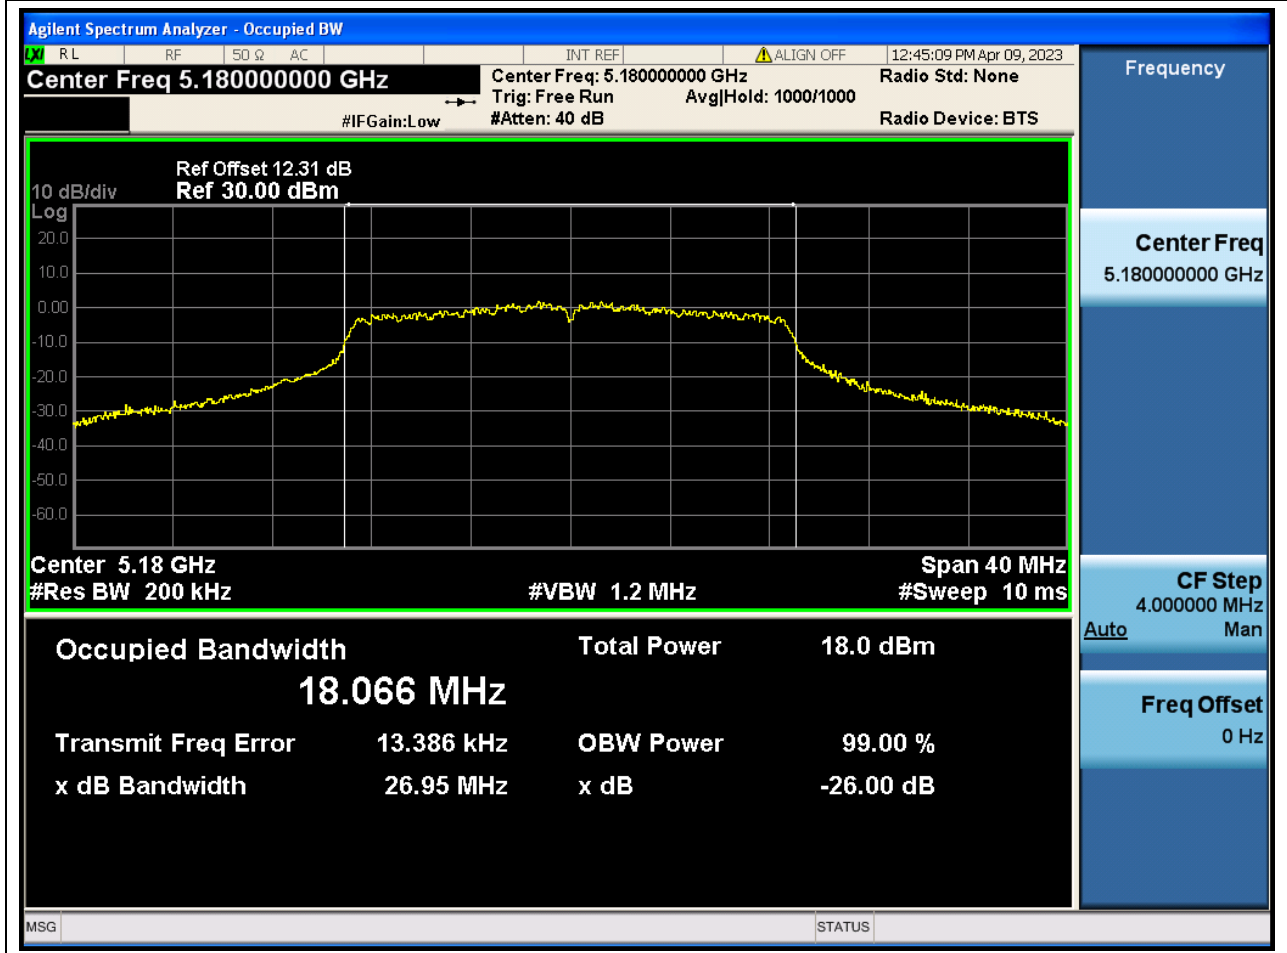

4. 802.11n_20M_U-NII-1_L

4.1. A.2.2-99% Bandwidth(NTNV)

Center Frequency (MHz)	OBW Power (%)	RBW (MHz)	Detector	Limit (MHz)	OBW (MHz)	Verdict
5180	99	0.2	Peak	0	18.066495	N/A