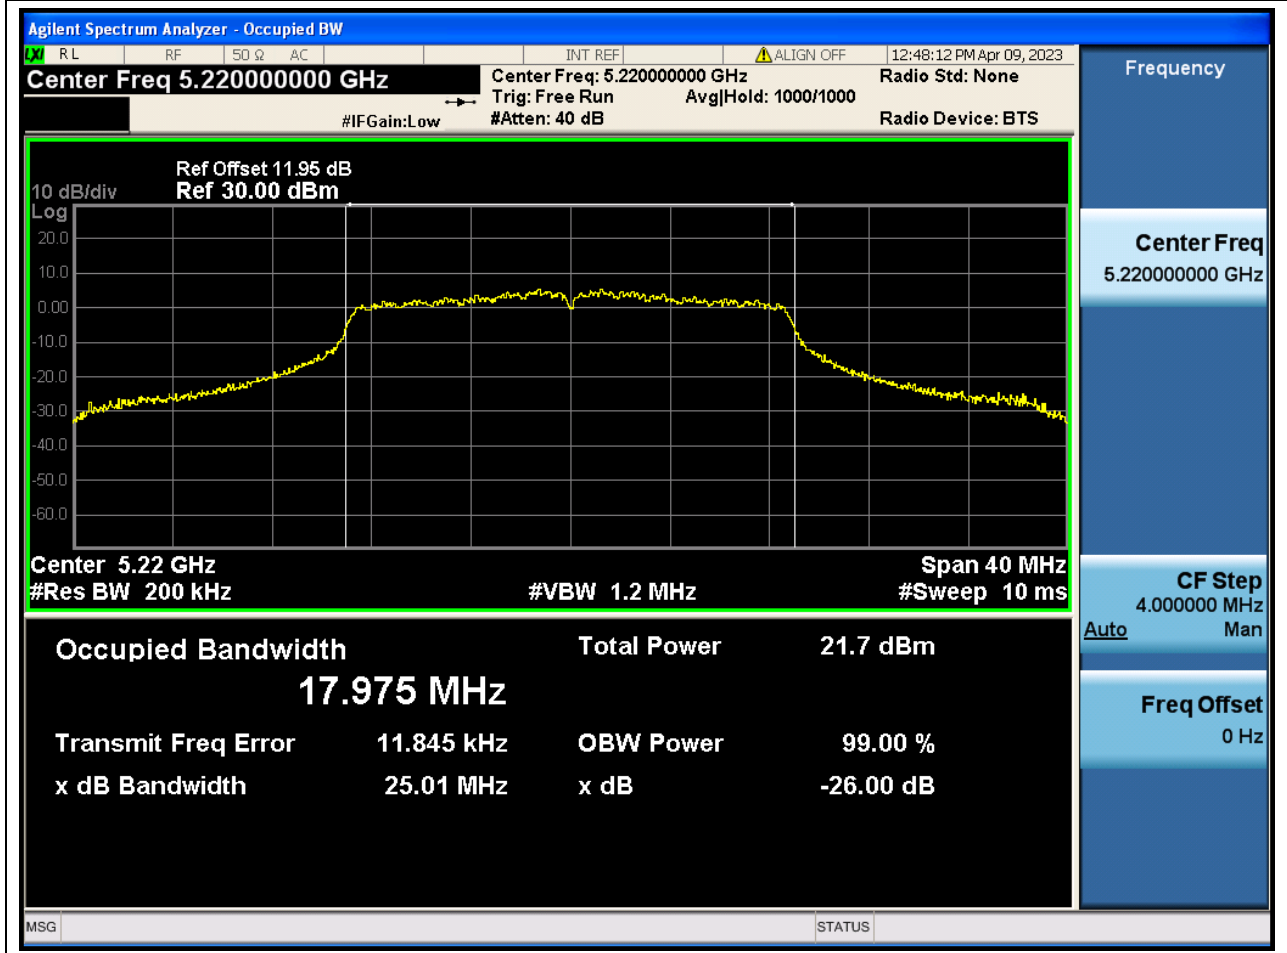

5. 802.11n_20M_U-NII-1_M

5.1. A.2.2-99% Bandwidth(NTNV)

Center Frequency (MHz)	OBW Power (%)	RBW (MHz)	Detector	Limit (MHz)	OBW (MHz)	Verdict
5220	99	0.2	Peak	0	17.974857	N/A