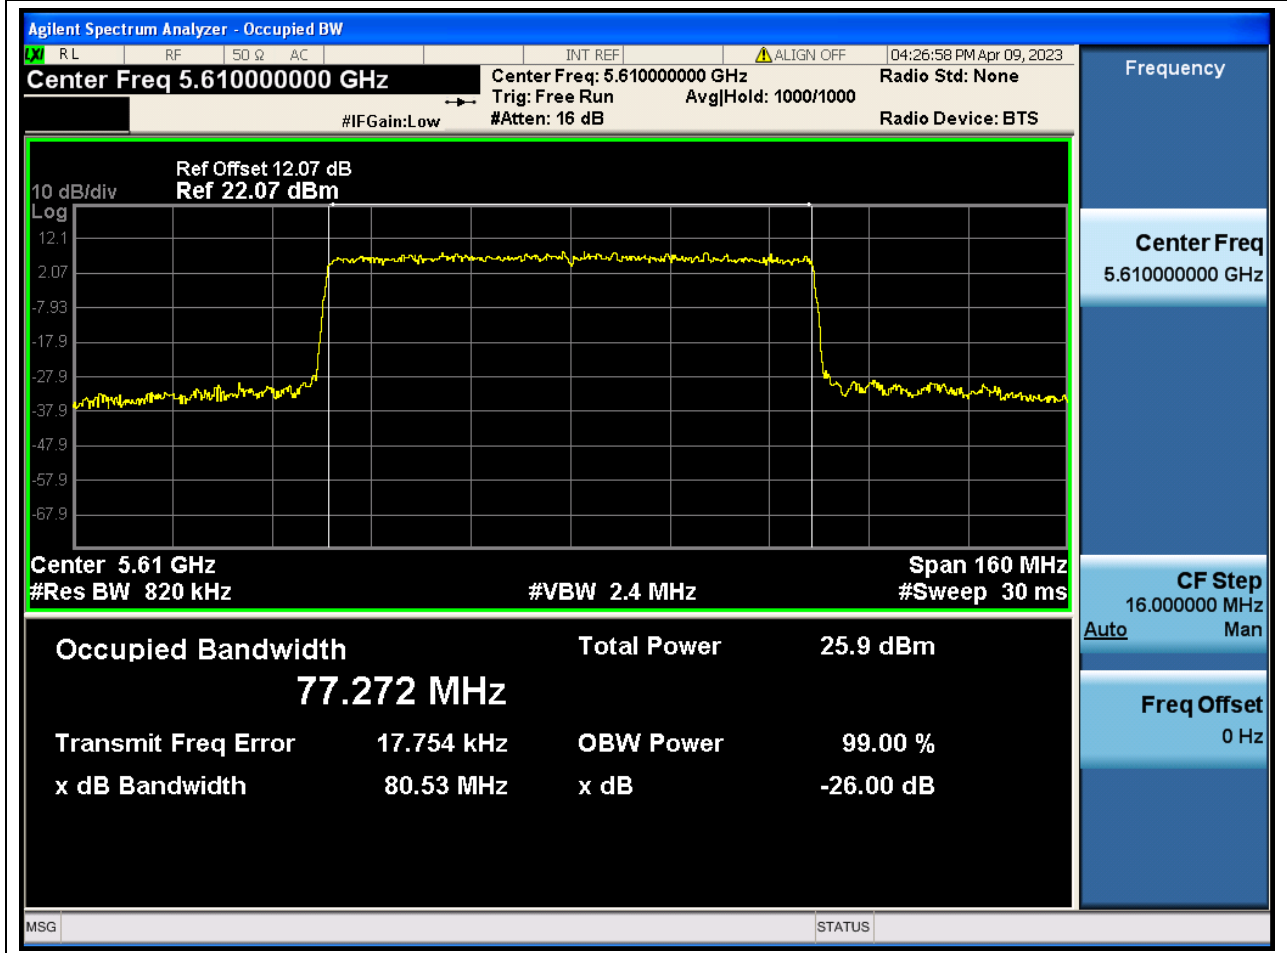

65. 802.11ax_80M_U-NII-2C_M

65.1. A.2-26dB Bandwidth(NTNV)

Center Frequency (MHz)	XdB Down	RBW (MHz)	Detector	Limit (MHz)	XdB BandWidth (MHz)	Verdict
5610	26	0.82	Peak	0	80.529821	N/A