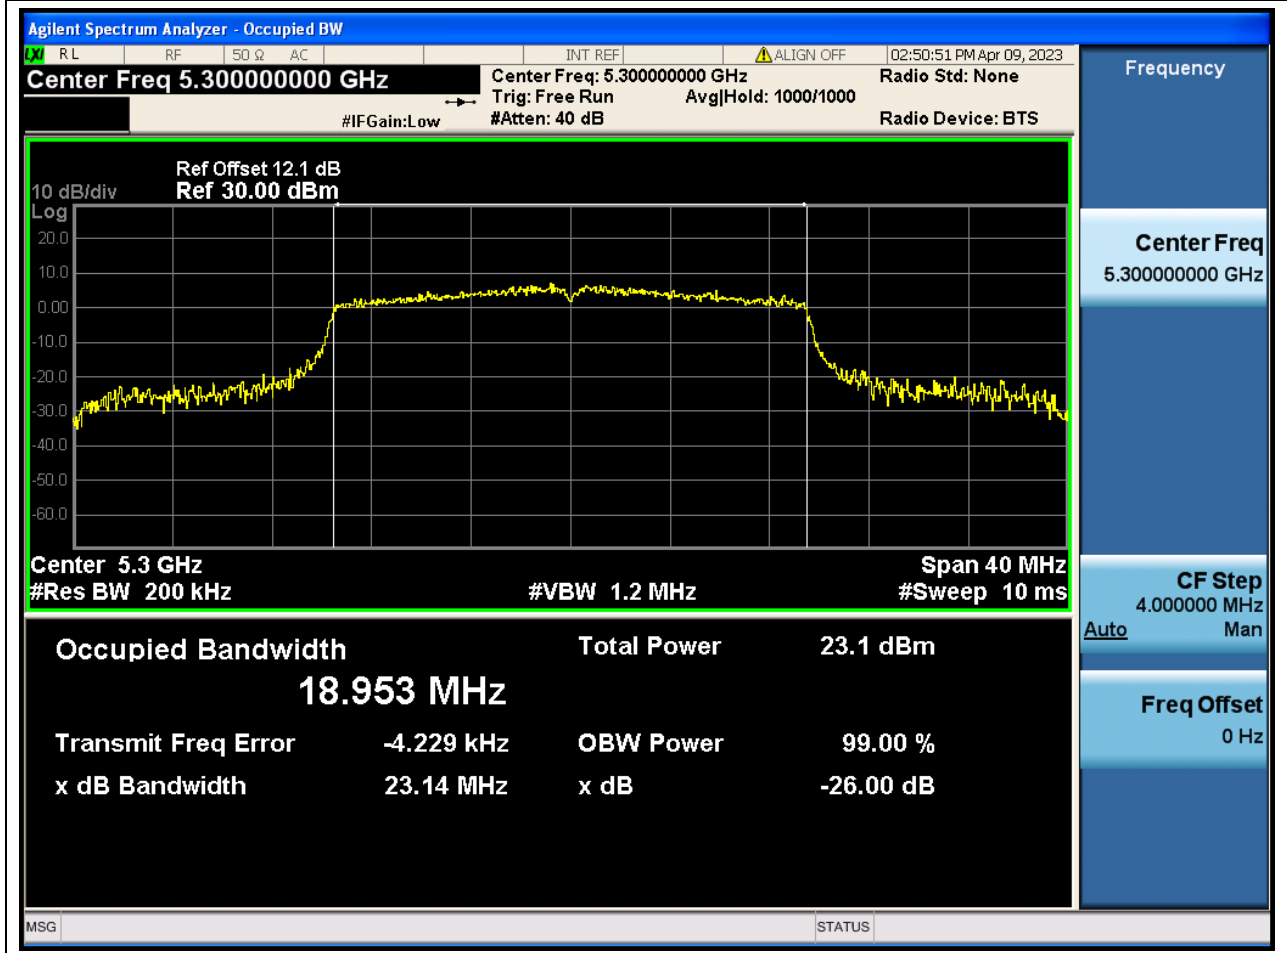

36. 802.11ax_20M_U-NII-2A_M

36.1. A.2.2-99% Bandwidth(NTNV)

Center Frequency (MHz)	OBW Power (%)	RBW (MHz)	Detector	Limit (MHz)	OBW (MHz)	Verdict
5300	99	0.2	Peak	0	18.952837	N/A