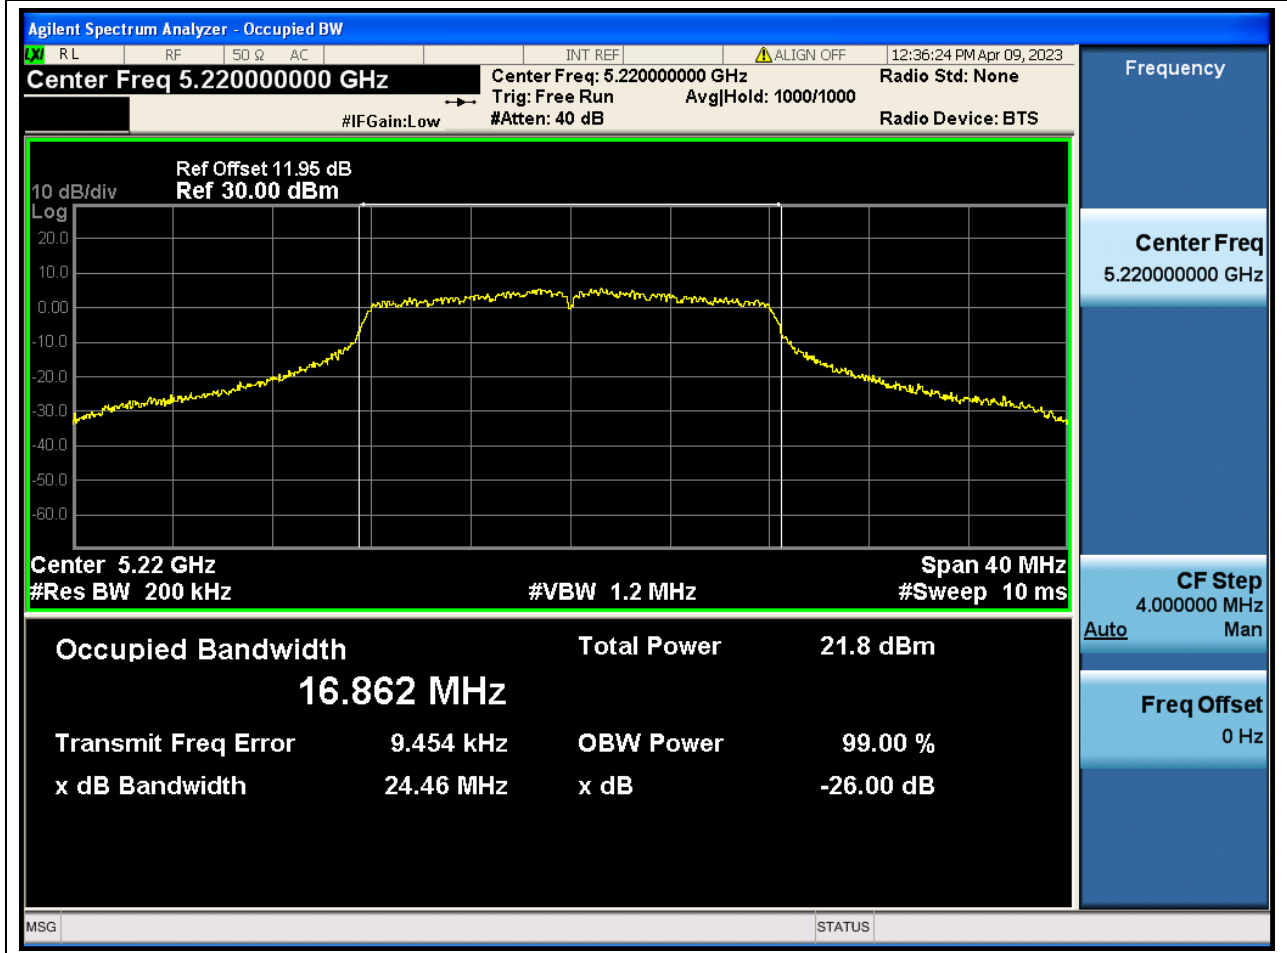

2. 802.11a_20M_U-NII-1_M

2.1. A.2.2-99% Bandwidth(NTNV)

Center Frequency (MHz)	OBW Power (%)	RBW (MHz)	Detector	Limit (MHz)	OBW (MHz)	Verdict
5220	99	0.2	Peak	0	16.861687	N/A