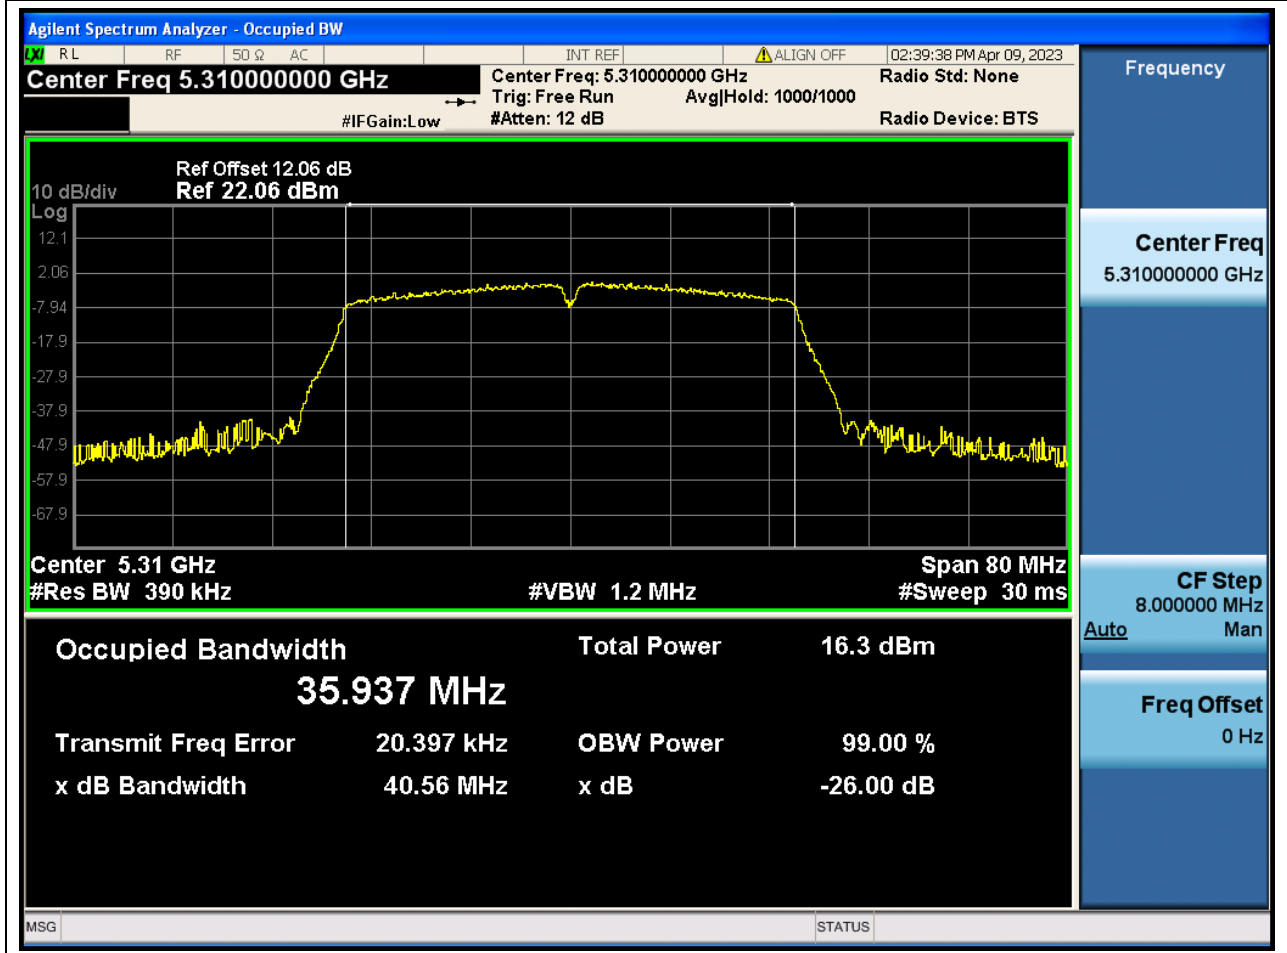

33. 802.11ac_40M_U-NII-2A_H

33.1. A.2-26dB Bandwidth(NTNV)

Center Frequency (MHz)	XdB Down	RBW (MHz)	Detector	Limit (MHz)	XdB BandWidth (MHz)	Verdict
5310	26	0.39	Peak	0	40.557642	N/A