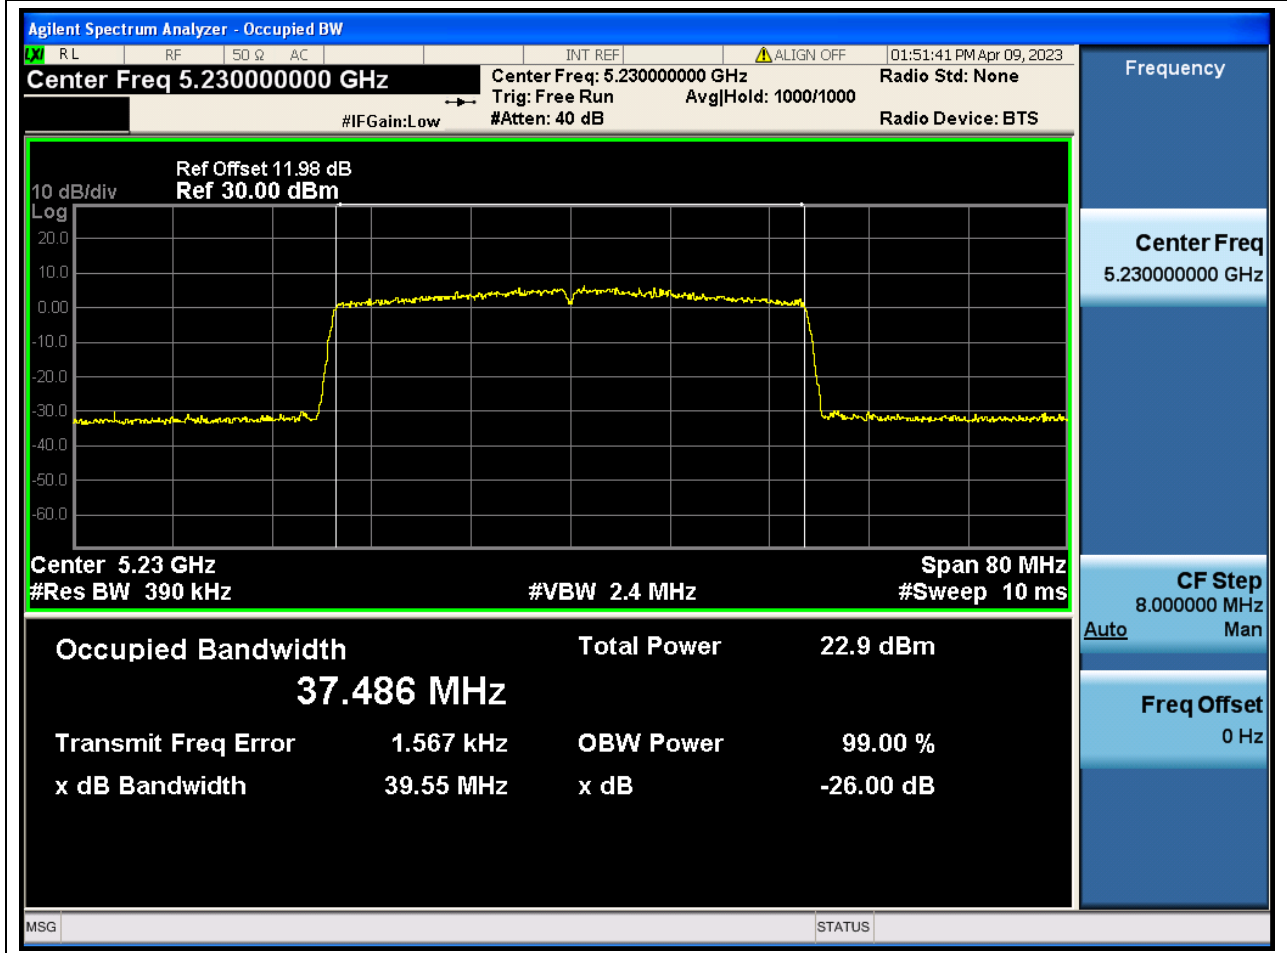

19. 802.11ax_40M_U-NII-1_H

19.1. A.2.2-99% Bandwidth(NTNV)

Center Frequency (MHz)	OBW Power (%)	RBW (MHz)	Detector	Limit (MHz)	OBW (MHz)	Verdict
5230	99	0.39	Peak	0	37.486183	N/A