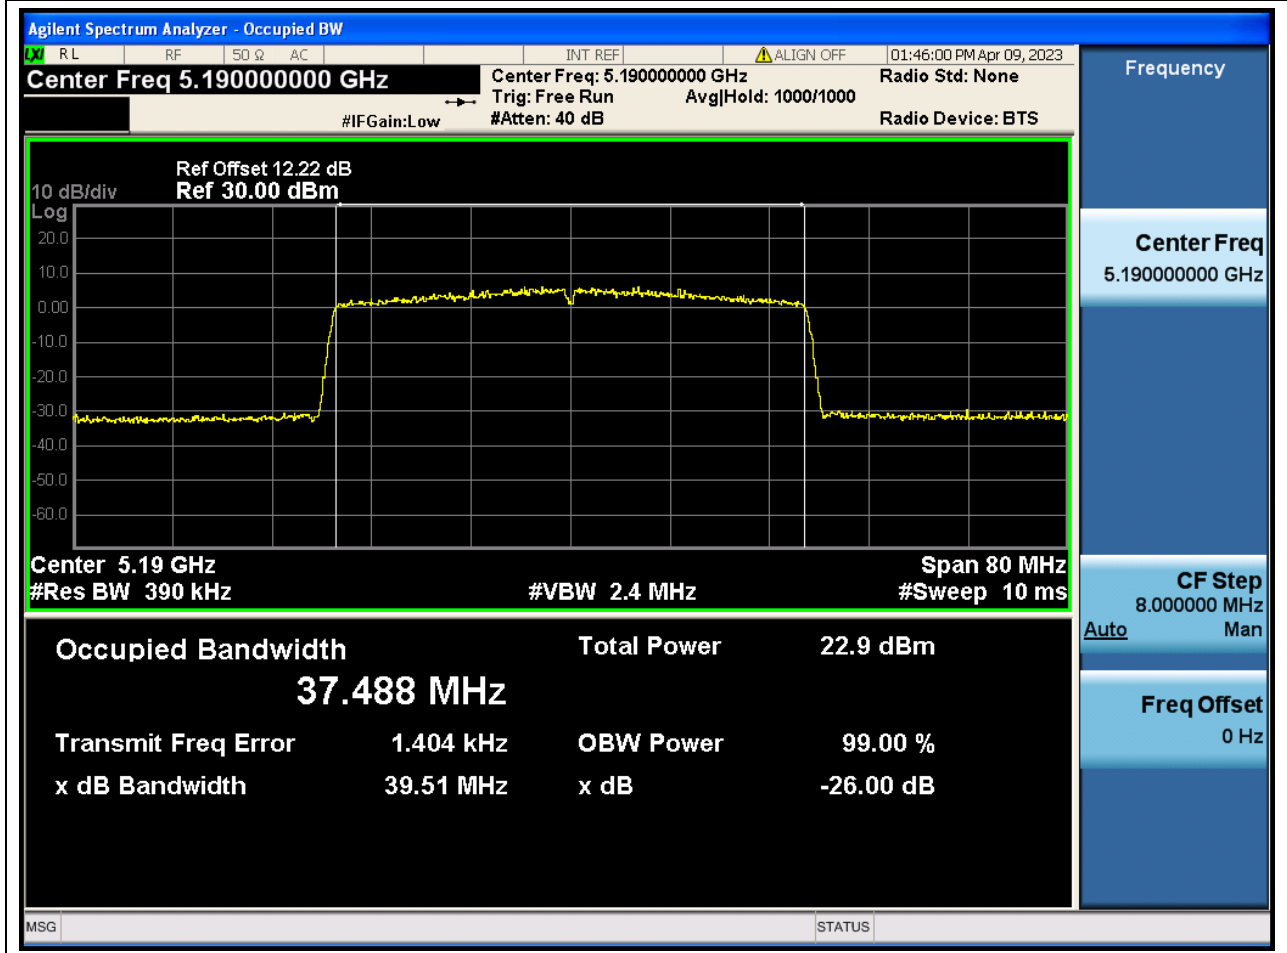

18. 802.11ax_40M_U-NII-1_L

18.1. A.2.2-99% Bandwidth(NTNV)

Center Frequency (MHz)	OBW Power (%)	RBW (MHz)	Detector	Limit (MHz)	OBW (MHz)	Verdict
5190	99	0.39	Peak	0	37.48808	N/A