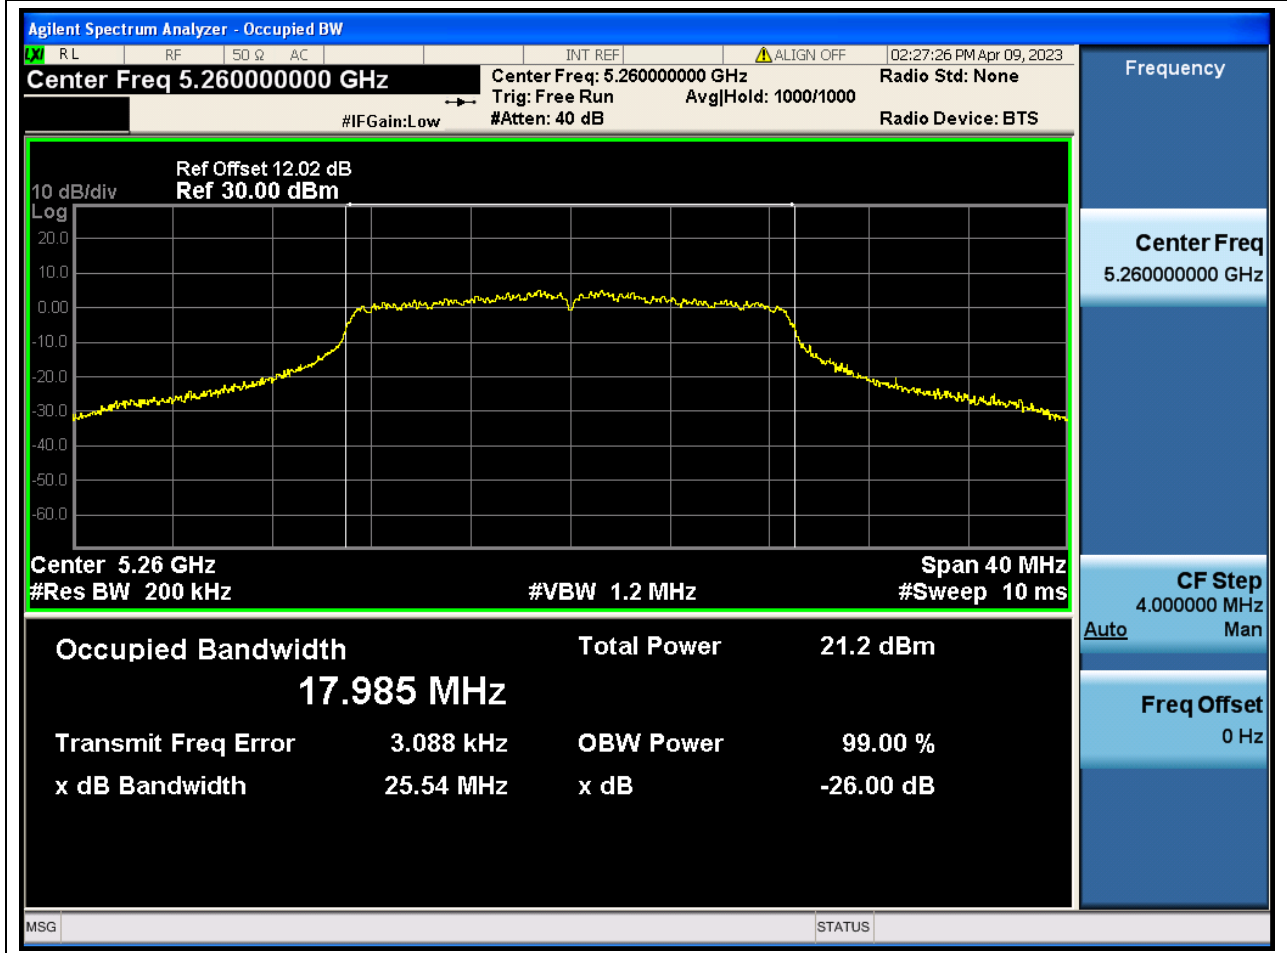

29. 802.11ac_20M_U-NII-2A_L

29.1. A.2.2-99% Bandwidth(NTNV)

Center Frequency (MHz)	OBW Power (%)	RBW (MHz)	Detector	Limit (MHz)	OBW (MHz)	Verdict
5260	99	0.2	Peak	0	17.98524	N/A