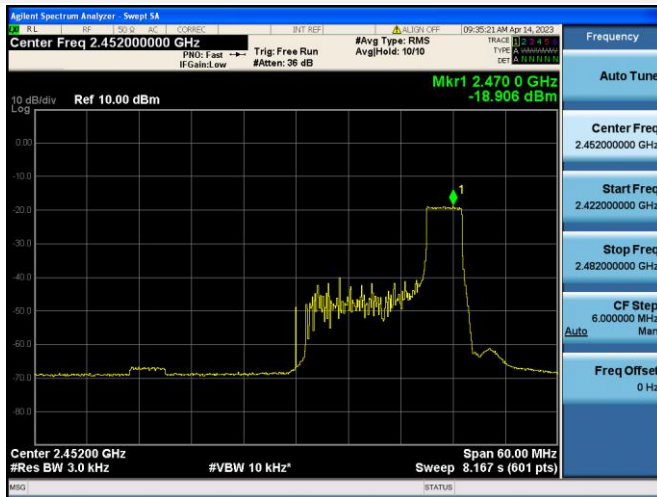

802.11ax-20 MHz(RU52) MIDDLE CHANNEL

802.11ax-20 MHz(RU52) HIGH CHANNEL

802.11ax-20 MHz(RU106) LOW CHANNEL

802.11ax-20 MHz(RU106) MIDDLE CHANNEL

802.11ax-20 MHz(RU106) HIGH CHANNEL

802.11ax-40 MHz(RU26) LOW CHANNEL

802.11ax-40 MHz(RU26) MIDDLE CHANNEL

802.11ax-40 MHz(RU26) HIGH CHANNEL

802.11ax-40 MHz(RU52) LOW CHANNEL

802.11ax-40 MHz(RU52) MIDDLE CHANNEL

802.11ax-40 MHz(RU52) HIGH CHANNEL

802.11ax-40 MHz(RU106) LOW CHANNEL

802.11ax-40 MHz(RU106) MIDDLE CHANNEL

802.11ax-40 MHz(RU106) HIGH CHANNEL

802.11ax-40 MHz(RU242) LOW CHANNEL

802.11ax-40 MHz(RU242) MIDDLE CHANNEL

802.11ax-40 MHz(RU242) HIGH CHANNEL

MIMO-Main Antenna

802.11b CHANNEL 1