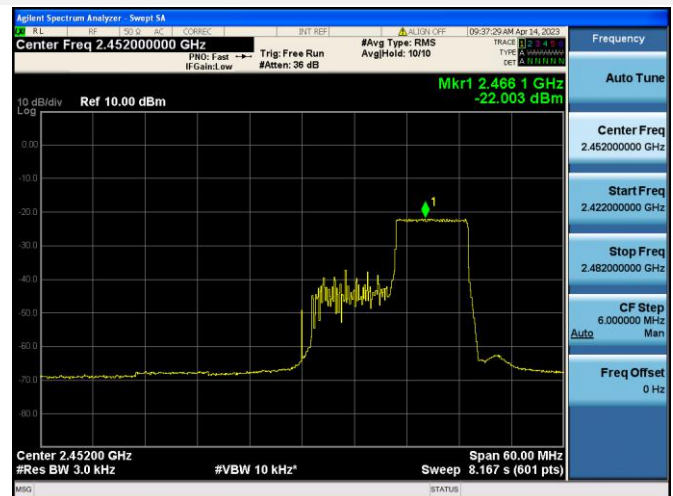

802.11ax-20 MHz(RU52) MIDDLE CHANNEL

802.11ax-20 MHz(RU52) HIGH CHANNEL

802.11ax-20 MHz(RU106) LOW CHANNEL

802.11ax-20 MHz(RU106) MIDDLE CHANNEL

802.11ax-20 MHz(RU106) HIGH CHANNEL

802.11ax-40 MHz(RU26) LOW CHANNEL

802.11ax-40 MHz(RU26) MIDDLE CHANNEL

802.11ax-40 MHz(RU26) HIGH CHANNEL

802.11ax-40 MHz(RU52) LOW CHANNEL

802.11ax-40 MHz(RU52) MIDDLE CHANNEL

802.11ax-40 MHz(RU52) HIGH CHANNEL

802.11ax-40 MHz(RU106) LOW CHANNEL

802.11ax-40 MHz(RU106) MIDDLE CHANNEL

802.11ax-40 MHz(RU106) HIGH CHANNEL

802.11ax-40 MHz(RU242) LOW CHANNEL

802.11ax-40 MHz(RU242) MIDDLE CHANNEL

802.11ax-40 MHz(RU242) HIGH CHANNEL

MIMO-Main Antenna

802.11b CHANNEL 1