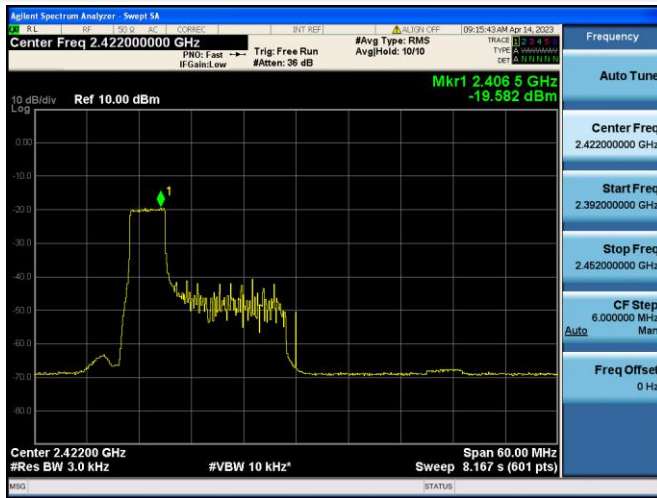

802.11ax-20 MHz(RU52) MIDDLE CHANNEL

802.11ax-20 MHz(RU52) HIGH CHANNEL

802.11ax-20 MHz(RU106) LOW CHANNEL

802.11ax-20 MHz(RU106) MIDDLE CHANNEL

802.11ax-20 MHz(RU106) HIGH CHANNEL

802.11ax-40 MHz(RU26) LOW CHANNEL

802.11ax-40 MHz(RU26) MIDDLE CHANNEL

802.11ax-40 MHz(RU26) HIGH CHANNEL

802.11ax-40 MHz(RU52) LOW CHANNEL

802.11ax-40 MHz(RU52) MIDDLE CHANNEL

802.11ax-40 MHz(RU52) HIGH CHANNEL

802.11ax-40 MHz(RU106) LOW CHANNEL