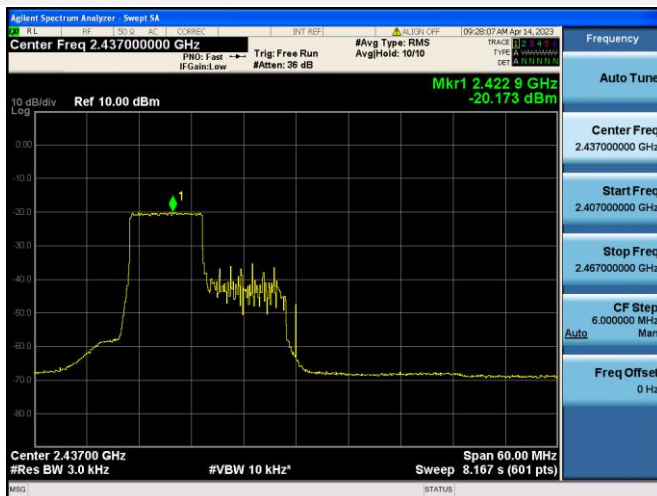

802.11ax-20 MHz(RU52) MIDDLE CHANNEL

802.11ax-20 MHz(RU52) HIGH CHANNEL

802.11ax-20 MHz(RU106) LOW CHANNEL

802.11ax-20 MHz(RU106) MIDDLE CHANNEL

802.11ax-20 MHz(RU106) HIGH CHANNEL

802.11ax-40 MHz(RU26) LOW CHANNEL

802.11ax-40 MHz(RU26) MIDDLE CHANNEL

802.11ax-40 MHz(RU26) HIGH CHANNEL

802.11ax-40 MHz(RU52) LOW CHANNEL

802.11ax-40 MHz(RU52) MIDDLE CHANNEL

802.11ax-40 MHz(RU52) HIGH CHANNEL

802.11ax-40 MHz(RU106) LOW CHANNEL

802.11ax-40 MHz(RU106) MIDDLE CHANNEL

802.11ax-40 MHz(RU106) HIGH CHANNEL

802.11ax-40 MHz(RU242) LOW CHANNEL

802.11ax-40 MHz(RU242) MIDDLE CHANNEL

802.11ax-40 MHz(RU242) HIGH CHANNEL

MIMO-Main Antenna

802.11b CHANNEL 1