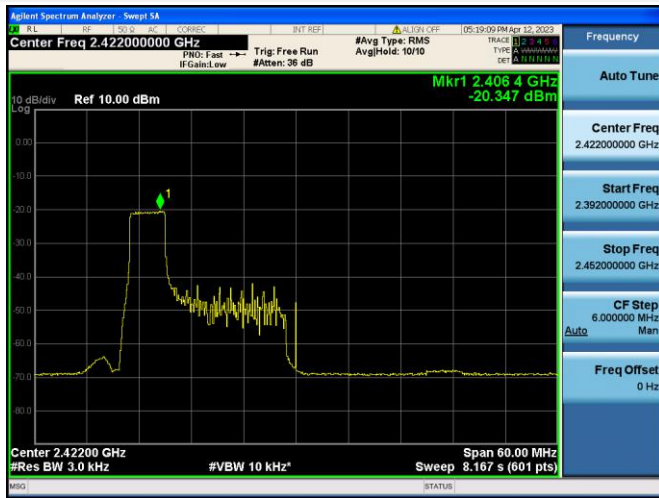

802.11ax-40 MHz(RU52) LOW CHANNEL

802.11ax-40 MHz(RU52) MIDDLE CHANNEL

802.11ax-40 MHz(RU52) HIGH CHANNEL

802.11ax-40 MHz(RU106) LOW CHANNEL

802.11ax-40 MHz(RU106) MIDDLE CHANNEL

802.11ax-40 MHz(RU106) HIGH CHANNEL

802.11ax-40 MHz(RU242) LOW CHANNEL

802.11ax-40 MHz(RU242) MIDDLE CHANNEL

802.11ax-40 MHz(RU242) HIGH CHANNEL

Aux. Antenna

802.11b CHANNEL 1

802.11b CHANNEL 2

802.11b CHANNEL 3

802.11b CHANNEL 4