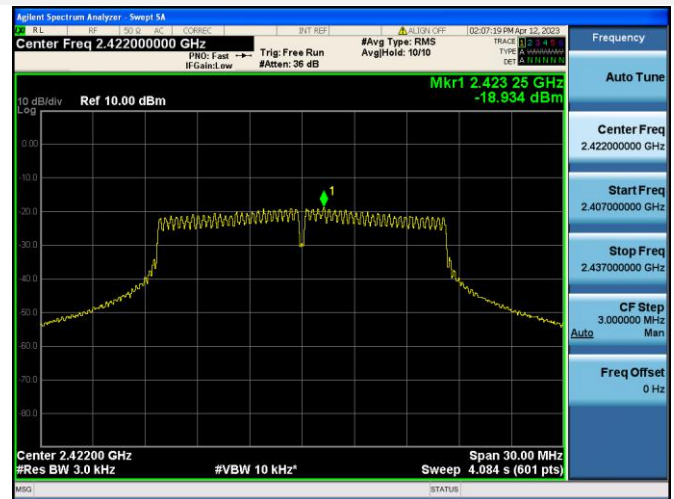

802.11g CHANNEL 3