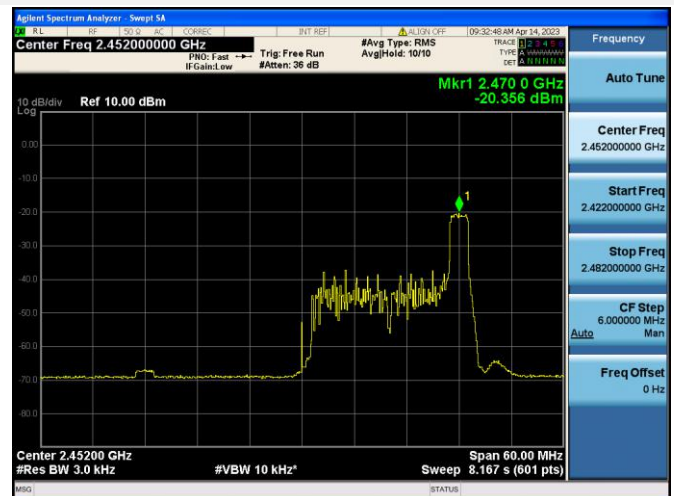

802.11ax-20 MHz(RU52) MIDDLE CHANNEL

802.11ax-20 MHz(RU52) HIGH CHANNEL

802.11ax-20 MHz(RU106) LOW CHANNEL

802.11ax-20 MHz(RU106) MIDDLE CHANNEL

802.11ax-20 MHz(RU106) HIGH CHANNEL

802.11ax-40 MHz(RU26) LOW CHANNEL

802.11ax-40 MHz(RU26) MIDDLE CHANNEL

802.11ax-40 MHz(RU26) HIGH CHANNEL

802.11ax-40 MHz(RU52) LOW CHANNEL

802.11ax-40 MHz(RU52) MIDDLE CHANNEL

802.11ax-40 MHz(RU52) HIGH CHANNEL

802.11ax-40 MHz(RU106) LOW CHANNEL