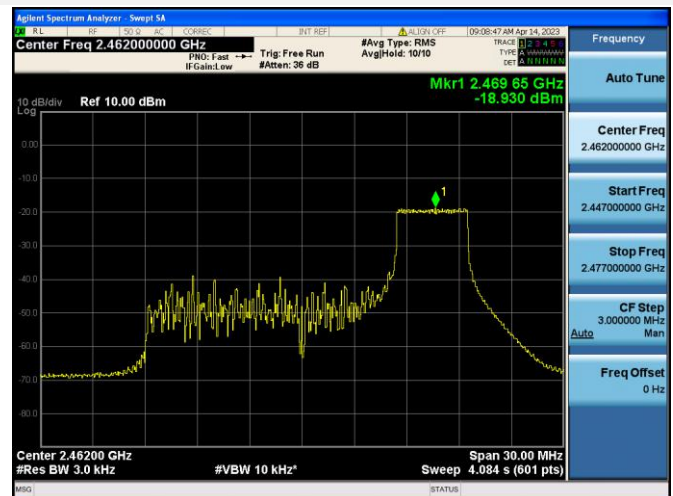

802.11ax-40 MHz(SU) CHANNEL 6

802.11ax-40 MHz(SU) CHANNEL 7

802.11ax-40 MHz(SU) CHANNEL 9

802.11ax-20 MHz(RU26) LOW CHANNEL

802.11ax-20 MHz(RU26) MIDDLE CHANNEL

802.11ax-20 MHz(RU26) HIGH CHANNEL

802.11ax-20 MHz(RU52) LOW CHANNEL

802.11ax-20 MHz(RU52) MIDDLE CHANNEL

802.11ax-20 MHz(RU52) HIGH CHANNEL

802.11ax-20 MHz(RU106) LOW CHANNEL

802.11ax-20 MHz(RU106) MIDDLE CHANNEL

802.11ax-20 MHz(RU106) HIGH CHANNEL

802.11ax-40 MHz(RU26) LOW CHANNEL