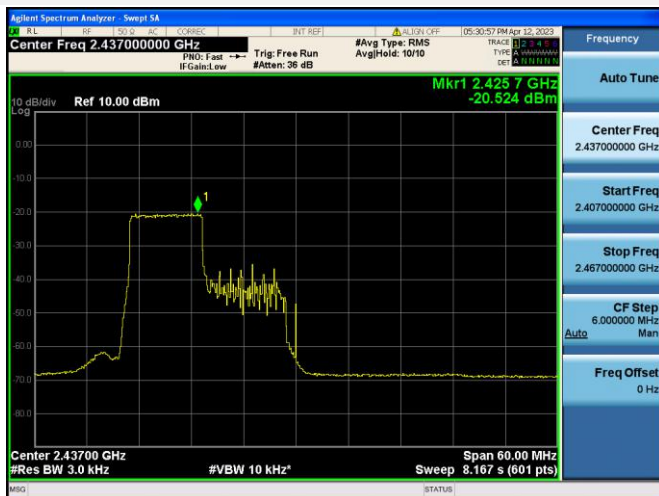

802.11ax-40 MHz(RU52) LOW CHANNEL

802.11ax-40 MHz(RU52) MIDDLE CHANNEL

802.11ax-40 MHz(RU52) HIGH CHANNEL

802.11ax-40 MHz(RU106) LOW CHANNEL

802.11ax-40 MHz(RU106) MIDDLE CHANNEL

802.11ax-40 MHz(RU106) HIGH CHANNEL

802.11ax-40 MHz(RU242) LOW CHANNEL

802.11ax-40 MHz(RU242) MIDDLE CHANNEL

802.11ax-40 MHz(RU242) HIGH CHANNEL

Aux. Antenna

802.11b CHANNEL 1

802.11b CHANNEL 2

802.11b CHANNEL 3

802.11b CHANNEL 4