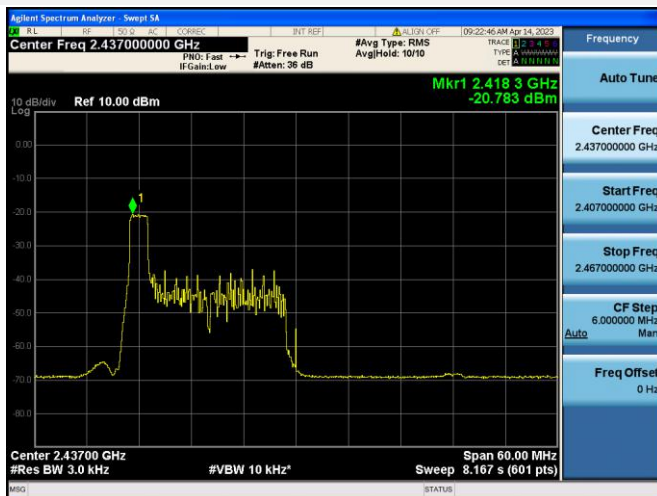

802.11ax-20 MHz(RU52) MIDDLE CHANNEL

802.11ax-20 MHz(RU52) HIGH CHANNEL

802.11ax-20 MHz(RU106) LOW CHANNEL

802.11ax-20 MHz(RU106) MIDDLE CHANNEL

802.11ax-20 MHz(RU106) HIGH CHANNEL

802.11ax-40 MHz(RU26) LOW CHANNEL

802.11ax-40 MHz(RU26) MIDDLE CHANNEL

802.11ax-40 MHz(RU26) HIGH CHANNEL

802.11ax-40 MHz(RU52) LOW CHANNEL

802.11ax-40 MHz(RU52) MIDDLE CHANNEL

802.11ax-40 MHz(RU52) HIGH CHANNEL

802.11ax-40 MHz(RU106) LOW CHANNEL