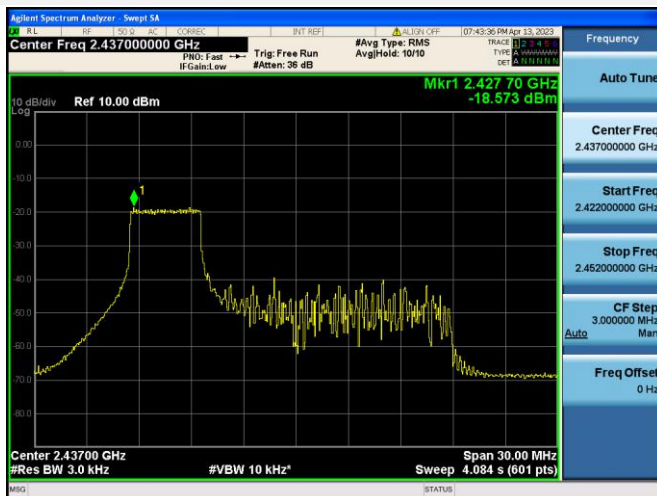

802.11ax-40 MHz(SU) CHANNEL 6

802.11ax-40 MHz(SU) CHANNEL 7

802.11ax-40 MHz(SU) CHANNEL 9

802.11ax-20 MHz(RU26) LOW CHANNEL

802.11ax-20 MHz(RU26) MIDDLE CHANNEL

802.11ax-20 MHz(RU26) HIGH CHANNEL

802.11ax-20 MHz(RU52) LOW CHANNEL

802.11ax-20 MHz(RU52) MIDDLE CHANNEL

802.11ax-20 MHz(RU52) HIGH CHANNEL

802.11ax-20 MHz(RU106) LOW CHANNEL

802.11ax-20 MHz(RU106) MIDDLE CHANNEL

802.11ax-20 MHz(RU106) HIGH CHANNEL

802.11ax-40 MHz(RU26) LOW CHANNEL