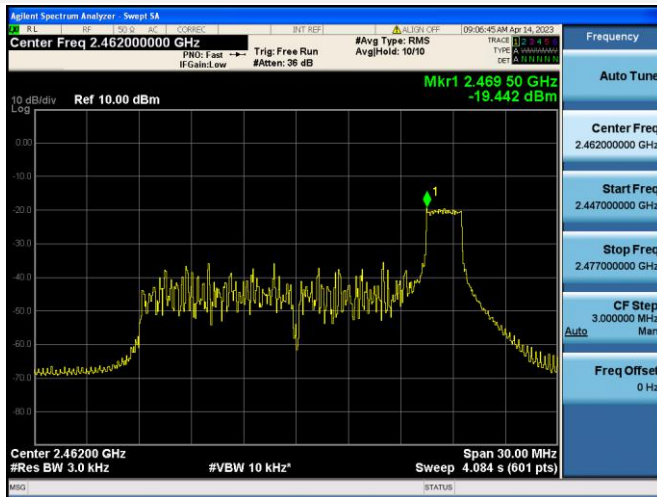

802.11ax-40 MHz(SU) CHANNEL 6

802.11ax-40 MHz(SU) CHANNEL 7

802.11ax-40 MHz(SU) CHANNEL 9

802.11ax-20 MHz(RU26) LOW CHANNEL

802.11ax-20 MHz(RU26) MIDDLE CHANNEL

802.11ax-20 MHz(RU26) HIGH CHANNEL

802.11ax-20 MHz(RU52) LOW CHANNEL

802.11ax-20 MHz(RU52) MIDDLE CHANNEL

802.11ax-20 MHz(RU52) HIGH CHANNEL

802.11ax-20 MHz(RU106) LOW CHANNEL

802.11ax-20 MHz(RU106) MIDDLE CHANNEL

802.11ax-20 MHz(RU106) HIGH CHANNEL

802.11ax-40 MHz(RU26) LOW CHANNEL