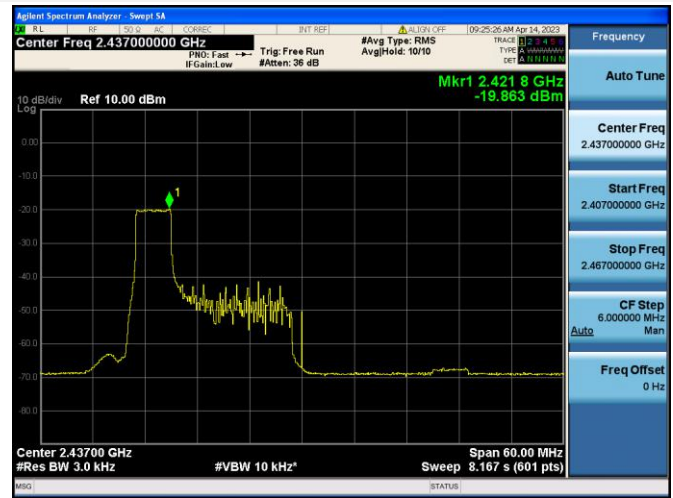

802.11ax-20 MHz(RU52) MIDDLE CHANNEL

802.11ax-20 MHz(RU52) HIGH CHANNEL

802.11ax-20 MHz(RU106) LOW CHANNEL

802.11ax-20 MHz(RU106) MIDDLE CHANNEL

802.11ax-20 MHz(RU106) HIGH CHANNEL

802.11ax-40 MHz(RU26) LOW CHANNEL

802.11ax-40 MHz(RU26) MIDDLE CHANNEL

802.11ax-40 MHz(RU26) HIGH CHANNEL

802.11ax-40 MHz(RU52) LOW CHANNEL

802.11ax-40 MHz(RU52) MIDDLE CHANNEL

802.11ax-40 MHz(RU52) HIGH CHANNEL

802.11ax-40 MHz(RU106) LOW CHANNEL

802.11ax-40 MHz(RU106) MIDDLE CHANNEL

802.11ax-40 MHz(RU106) HIGH CHANNEL

802.11ax-40 MHz(RU242) LOW CHANNEL

802.11ax-40 MHz(RU242) MIDDLE CHANNEL

802.11ax-40 MHz(RU242) HIGH CHANNEL

MIMO-Main Antenna

802.11b CHANNEL 1