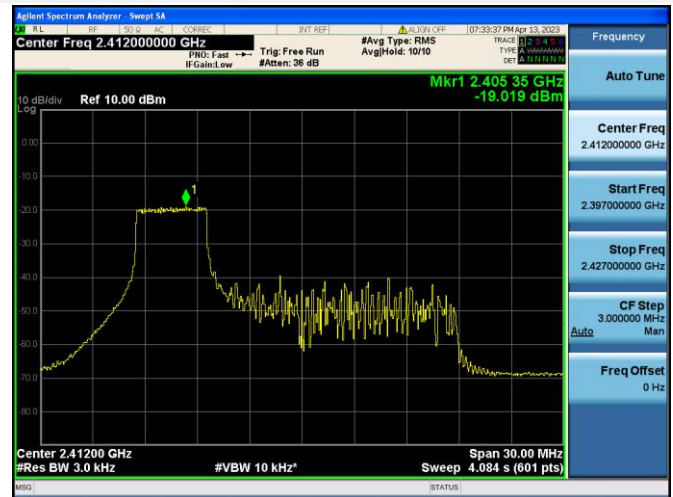

802.11ax-40 MHz(SU) CHANNEL 6

802.11ax-40 MHz(SU) CHANNEL 7

802.11ax-40 MHz(SU) CHANNEL 9

802.11ax-20 MHz(RU26) LOW CHANNEL

802.11ax-20 MHz(RU26) MIDDLE CHANNEL

802.11ax-20 MHz(RU26) HIGH CHANNEL

802.11ax-20 MHz(RU52) LOW CHANNEL

802.11ax-20 MHz(RU52) MIDDLE CHANNEL

802.11ax-20 MHz(RU52) HIGH CHANNEL

802.11ax-20 MHz(RU106) LOW CHANNEL

802.11ax-20 MHz(RU106) MIDDLE CHANNEL

802.11ax-20 MHz(RU106) HIGH CHANNEL

802.11ax-40 MHz(RU26) LOW CHANNEL