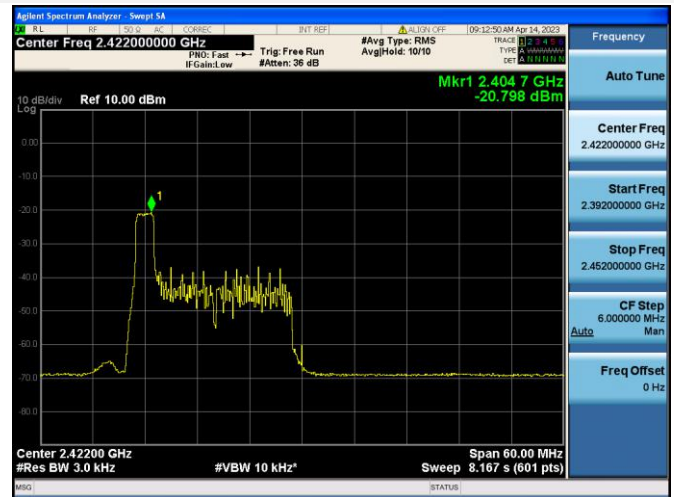

802.11ax-20 MHz(RU52) MIDDLE CHANNEL

802.11ax-20 MHz(RU52) HIGH CHANNEL

802.11ax-20 MHz(RU106) LOW CHANNEL

802.11ax-20 MHz(RU106) MIDDLE CHANNEL

802.11ax-20 MHz(RU106) HIGH CHANNEL

802.11ax-40 MHz(RU26) LOW CHANNEL

802.11ax-40 MHz(RU26) MIDDLE CHANNEL

802.11ax-40 MHz(RU26) HIGH CHANNEL

802.11ax-40 MHz(RU52) LOW CHANNEL

802.11ax-40 MHz(RU52) MIDDLE CHANNEL

802.11ax-40 MHz(RU52) HIGH CHANNEL

802.11ax-40 MHz(RU106) LOW CHANNEL