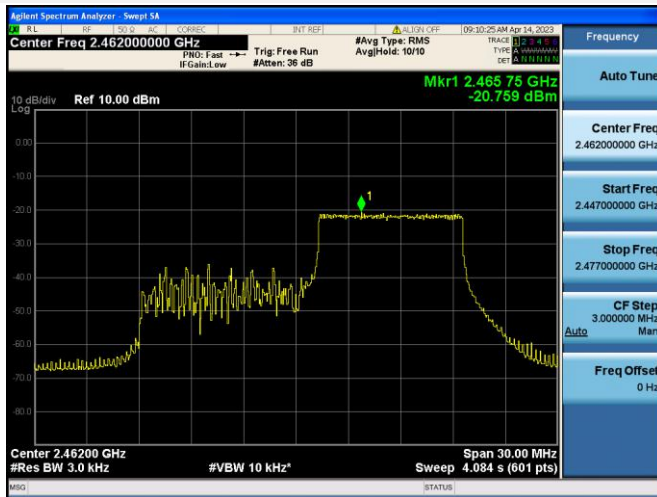

802.11ax-20 MHz(RU52) MIDDLE CHANNEL

802.11ax-20 MHz(RU52) HIGH CHANNEL

802.11ax-20 MHz(RU106) LOW CHANNEL

802.11ax-20 MHz(RU106) MIDDLE CHANNEL

802.11ax-20 MHz(RU106) HIGH CHANNEL

802.11ax-40 MHz(RU26) LOW CHANNEL