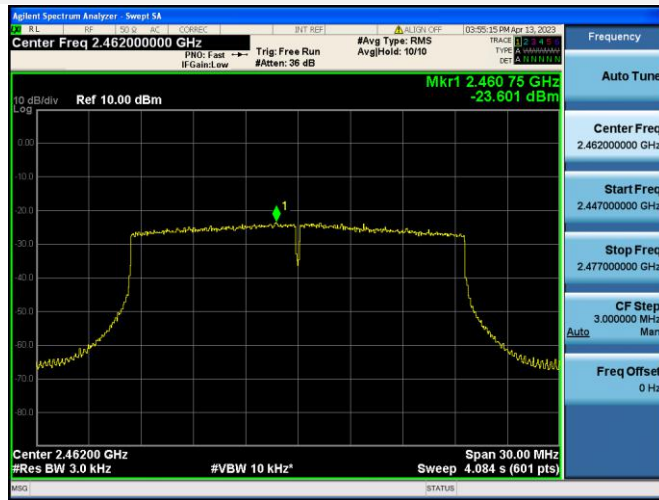

802.11ax-20 MHz(SU) CHANNEL 6

802.11ax-20 MHz(SU) CHANNEL 8

802.11ax-20 MHz(SU) CHANNEL 9

802.11ax-20 MHz(SU) CHANNEL 10

802.11ax-20 MHz(SU) CHANNEL 11

802.11ax-40 MHz(SU) CHANNEL 3

802.11ax-40 MHz(SU) CHANNEL 5