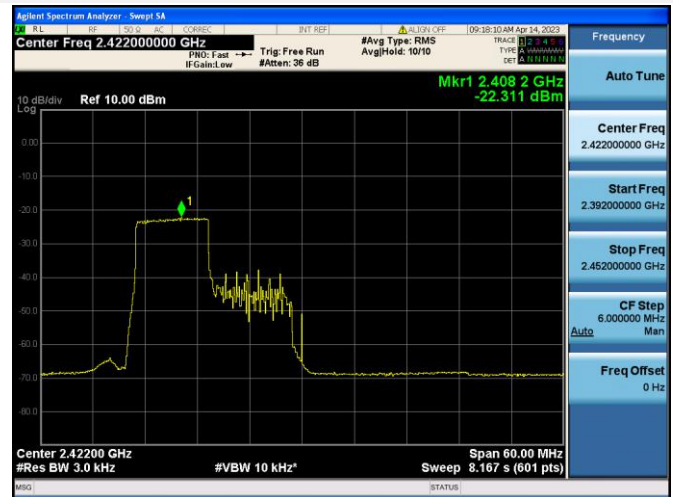

802.11ax-40 MHz(RU26) MIDDLE CHANNEL

802.11ax-40 MHz(RU26) HIGH CHANNEL

802.11ax-40 MHz(RU52) LOW CHANNEL

802.11ax-40 MHz(RU52) MIDDLE CHANNEL

802.11ax-40 MHz(RU52) HIGH CHANNEL

802.11ax-40 MHz(RU106) LOW CHANNEL

802.11ax-40 MHz(RU106) MIDDLE CHANNEL

802.11ax-40 MHz(RU106) HIGH CHANNEL

802.11ax-40 MHz(RU242) LOW CHANNEL

802.11ax-40 MHz(RU242) MIDDLE CHANNEL

802.11ax-40 MHz(RU242) HIGH CHANNEL

MIMO-Main Antenna

802.11b CHANNEL 1