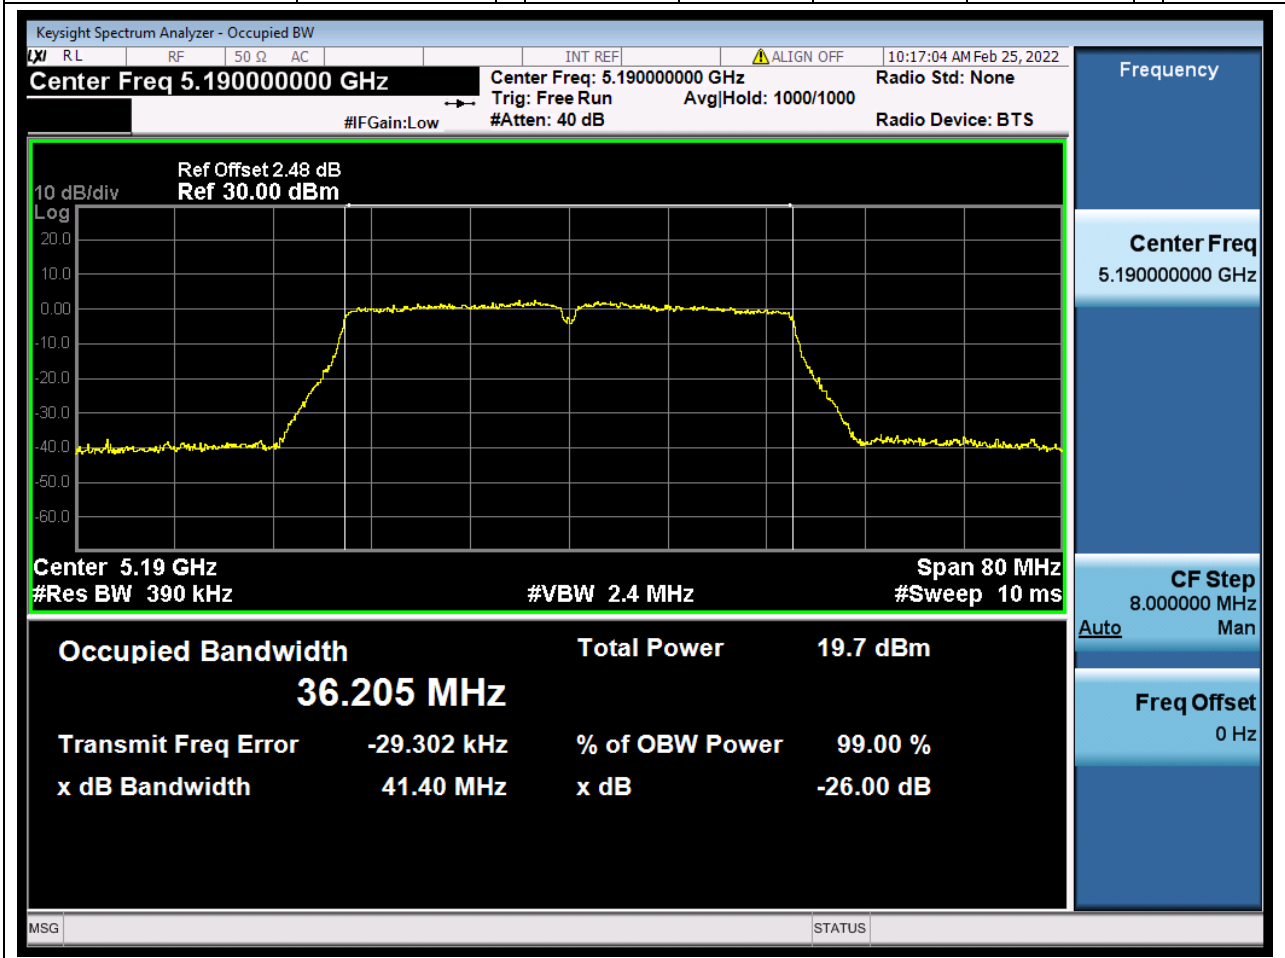

12. 802.11ac_40M_U-NII-1_L

12.1. A.2.2-99% Bandwidth(NTNV)

Center Frequency (MHz)	OBW Power (%)	RBW (MHz)	Detector	Limit (MHz)	OBW (MHz)	Verdict
5190	99	0.39	Peak	0	36.205247	Unknown