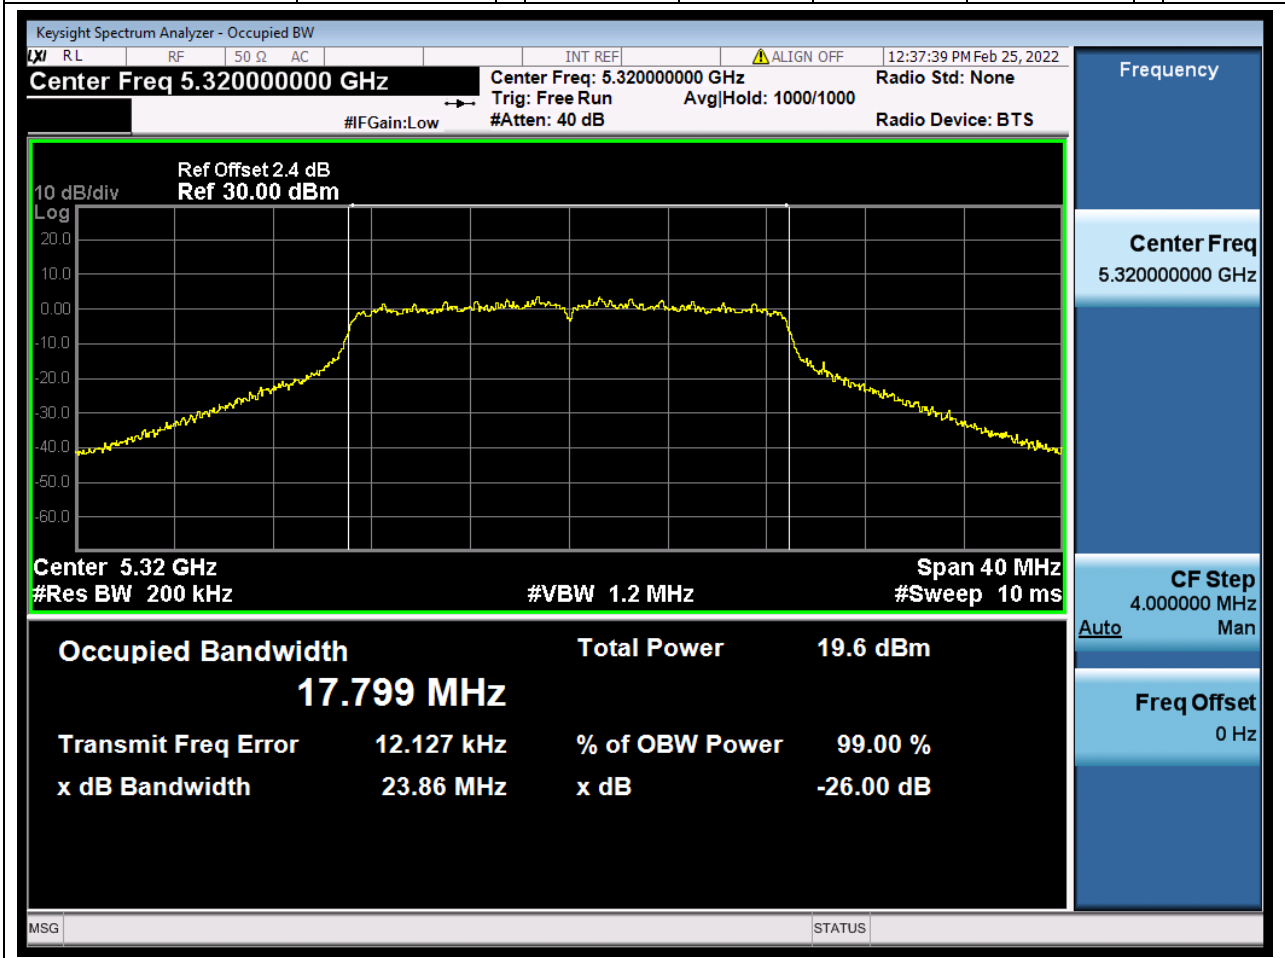

25. 802.11ac_20M_U-NII-2A_H

25.1. A.2.2-99% Bandwidth(NTNV)

Center Frequency (MHz)	OBW Power (%)	RBW (MHz)	Detector	Limit (MHz)	OBW (MHz)	Verdict
5320	99	0.2	Peak	0	17.799076	Unknown