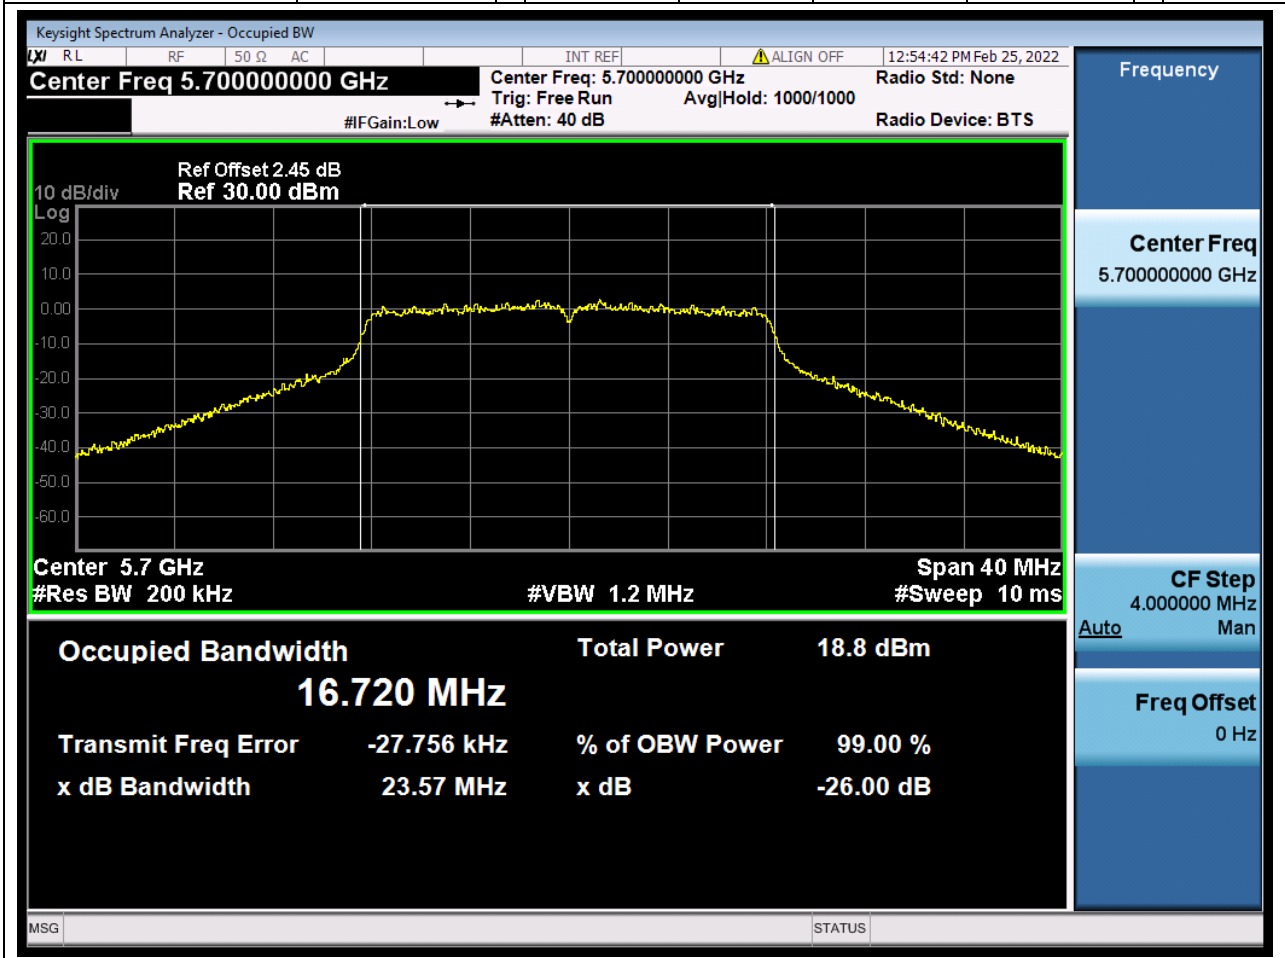

31. 802.11a_20M_U-NII-2C_H

31.1. A.2.2-99% Bandwidth(NTNV)

Center Frequency (MHz)	OBW Power (%)	RBW (MHz)	Detector	Limit (MHz)	OBW (MHz)	Verdict
5700	99	0.2	Peak	0	16.720318	Unknown