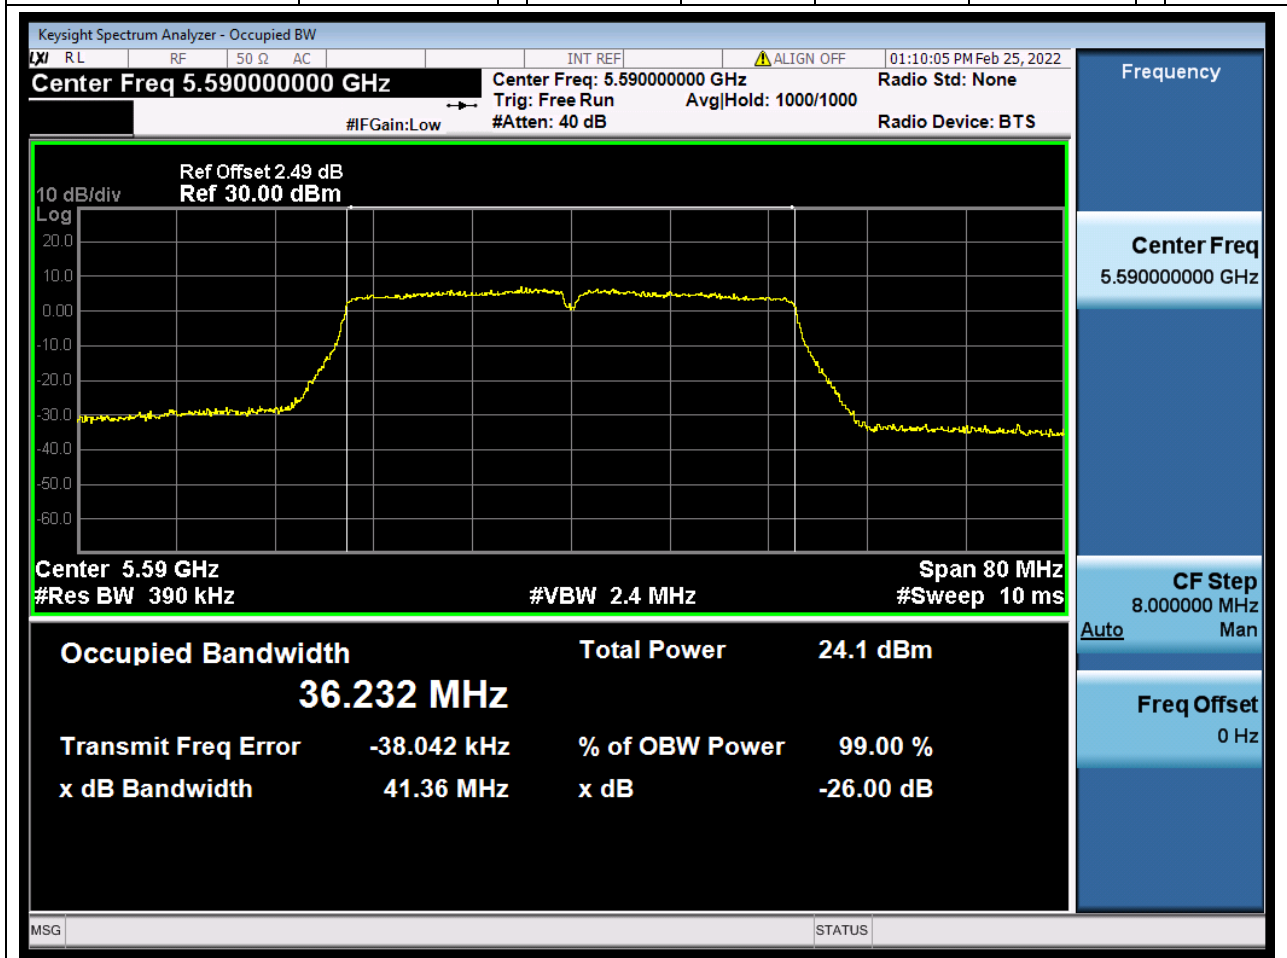

36. 802.11n_40M_U-NII-2C_M

36.1. A.2.2-99% Bandwidth(NTNV)

Center Frequency (MHz)	OBW Power (%)	RBW (MHz)	Detector	Limit (MHz)	OBW (MHz)	Verdict
5590	99	0.39	Peak	0	36.231925	Unknown