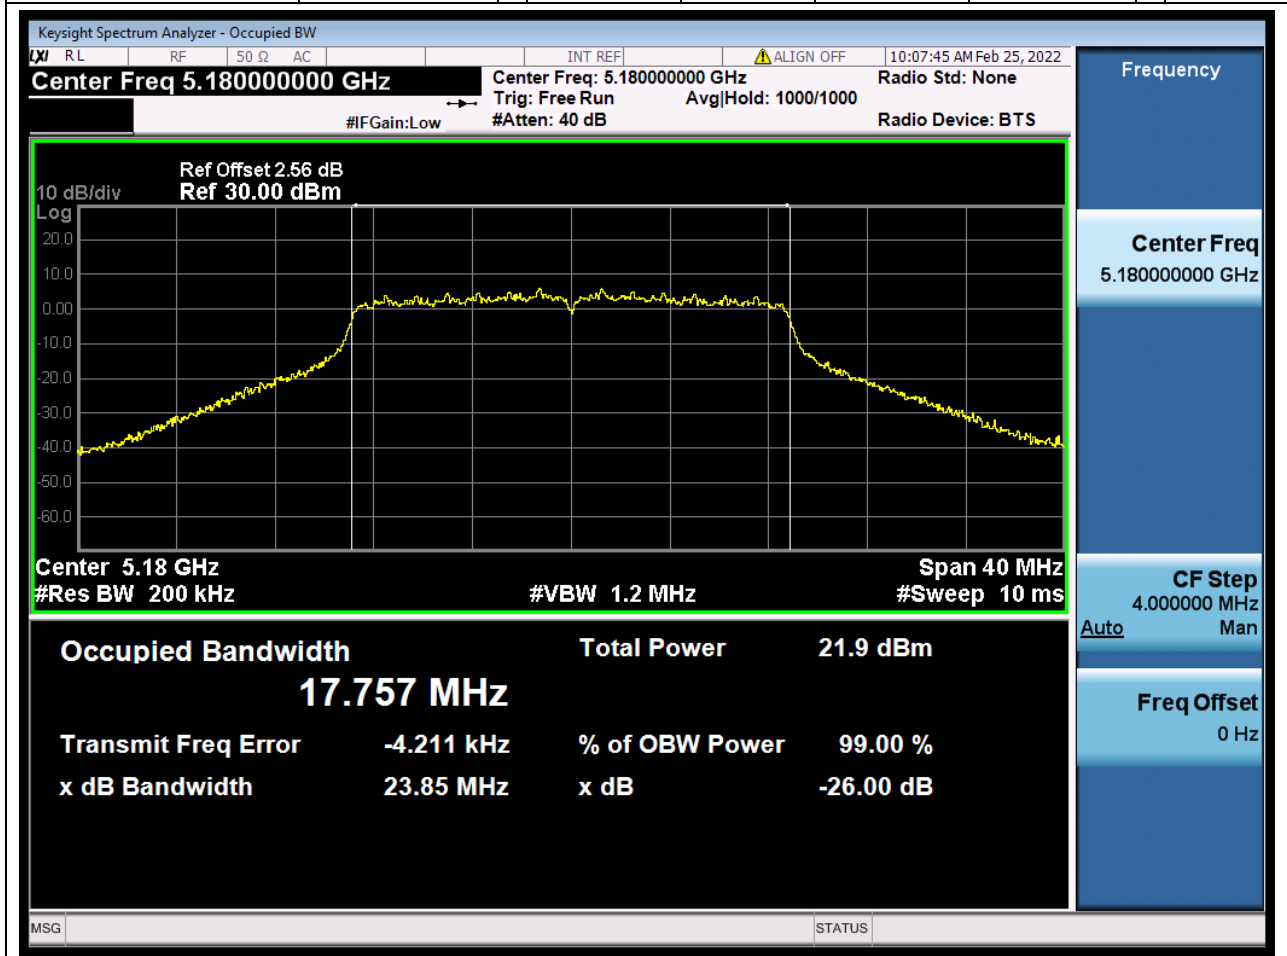

9. 802.11ac_20M_U-NII-1_L

9.1. A.2.2-99% Bandwidth(NTNV)

Center Frequency (MHz)	OBW Power (%)	RBW (MHz)	Detector	Limit (MHz)	OBW (MHz)	Verdict
5180	99	0.2	Peak	0	17.756925	Unknown