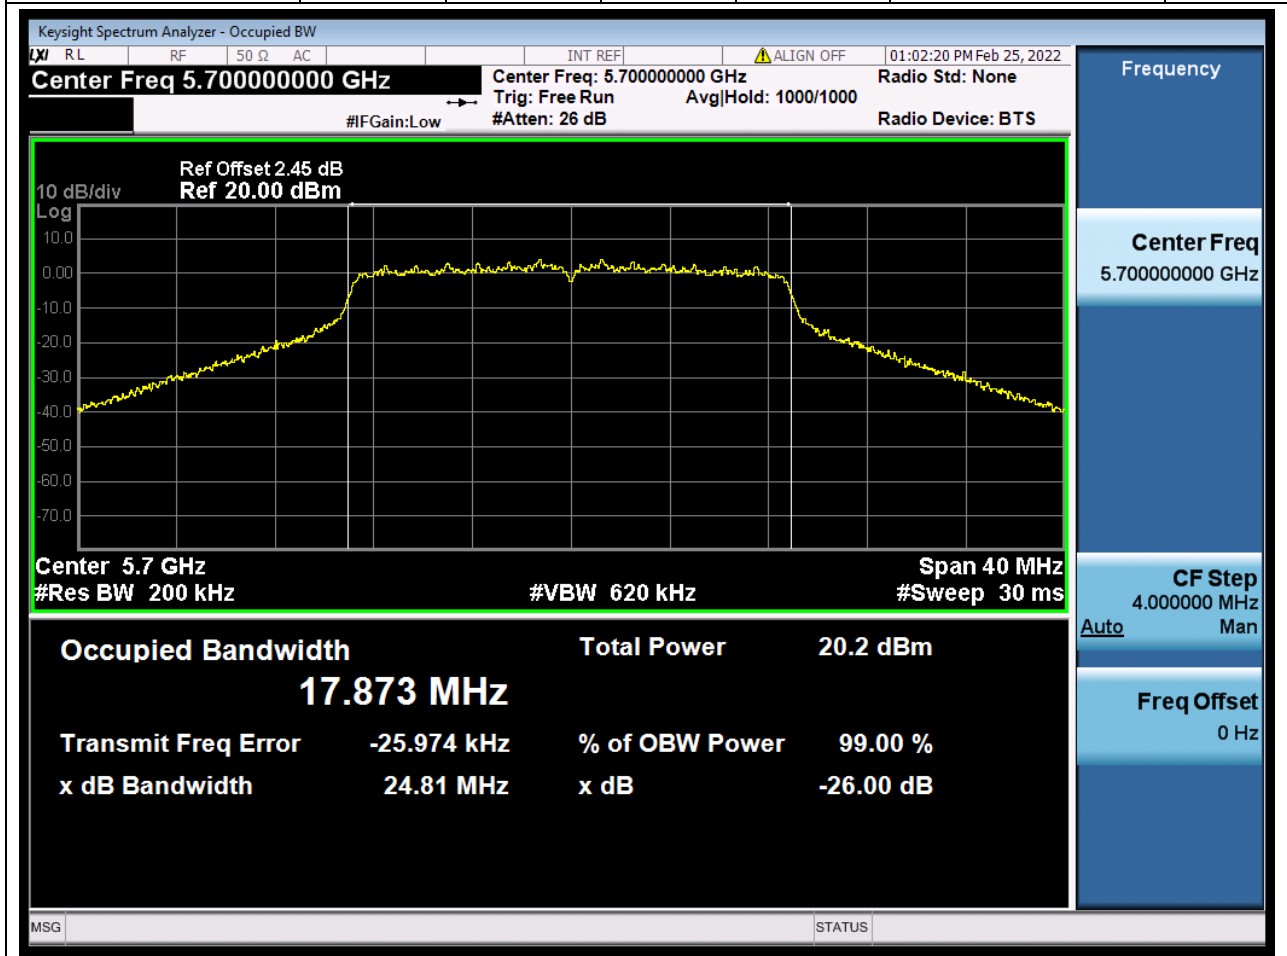

34. 802.11n_20M_U-NII-2C_H

34.1. A.2-26dB Bandwidth(NTNV)

Center Frequency (MHz)	XdB Down	RBW (MHz)	Detector	Limit (MHz)	XdB BandWidth (MHz)	Verdict
5700	26	0.2	Peak	0	24.807202	Unknow