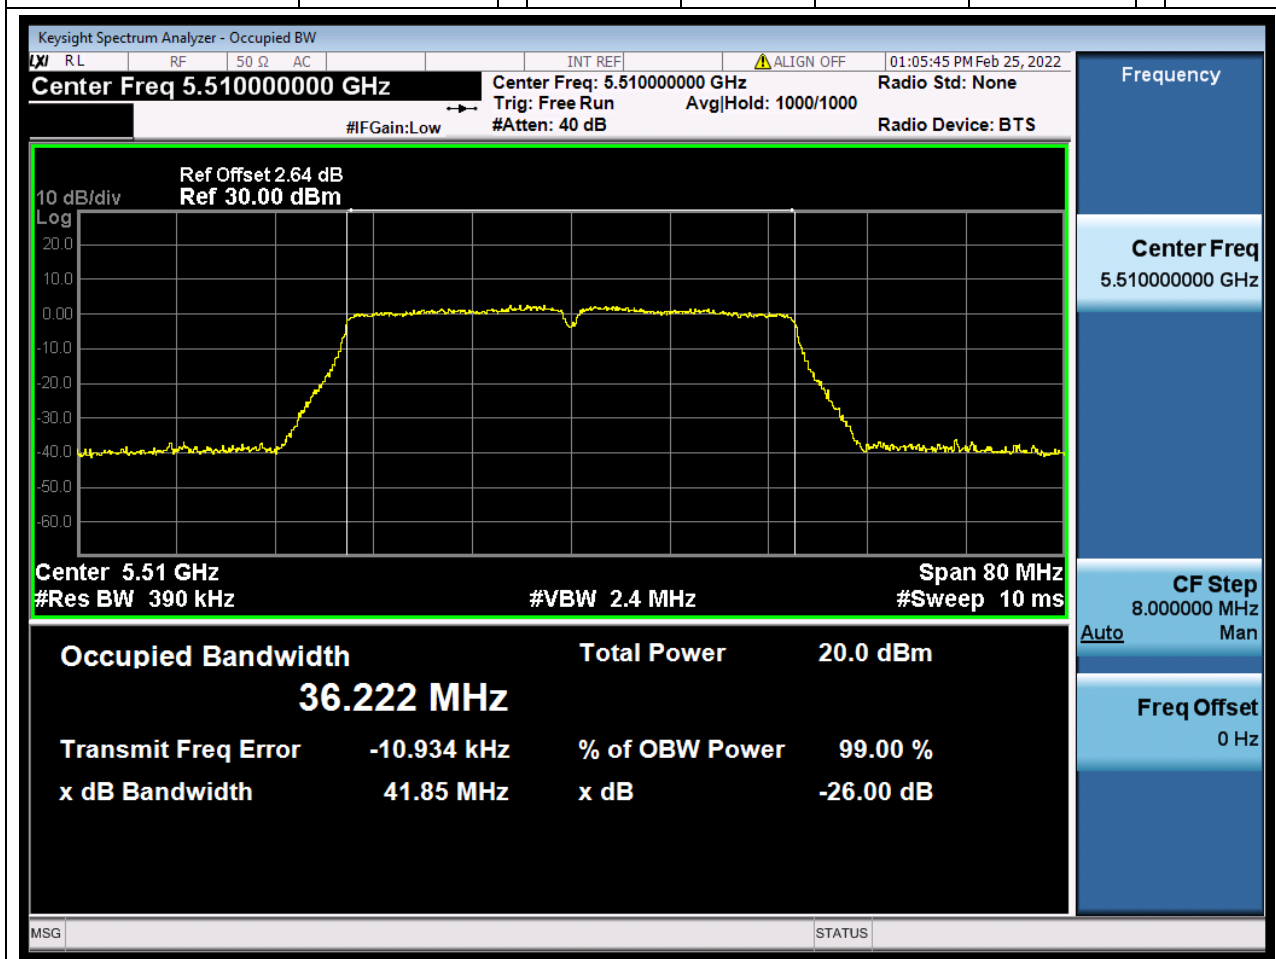

35. 802.11n_40M_U-NII-2C_L

35.1. A.2.2-99% Bandwidth(NTNV)

Center Frequency (MHz)	OBW Power (%)	RBW (MHz)	Detector	Limit (MHz)	OBW (MHz)	Verdict
5510	99	0.39	Peak	0	36.221595	Unknown