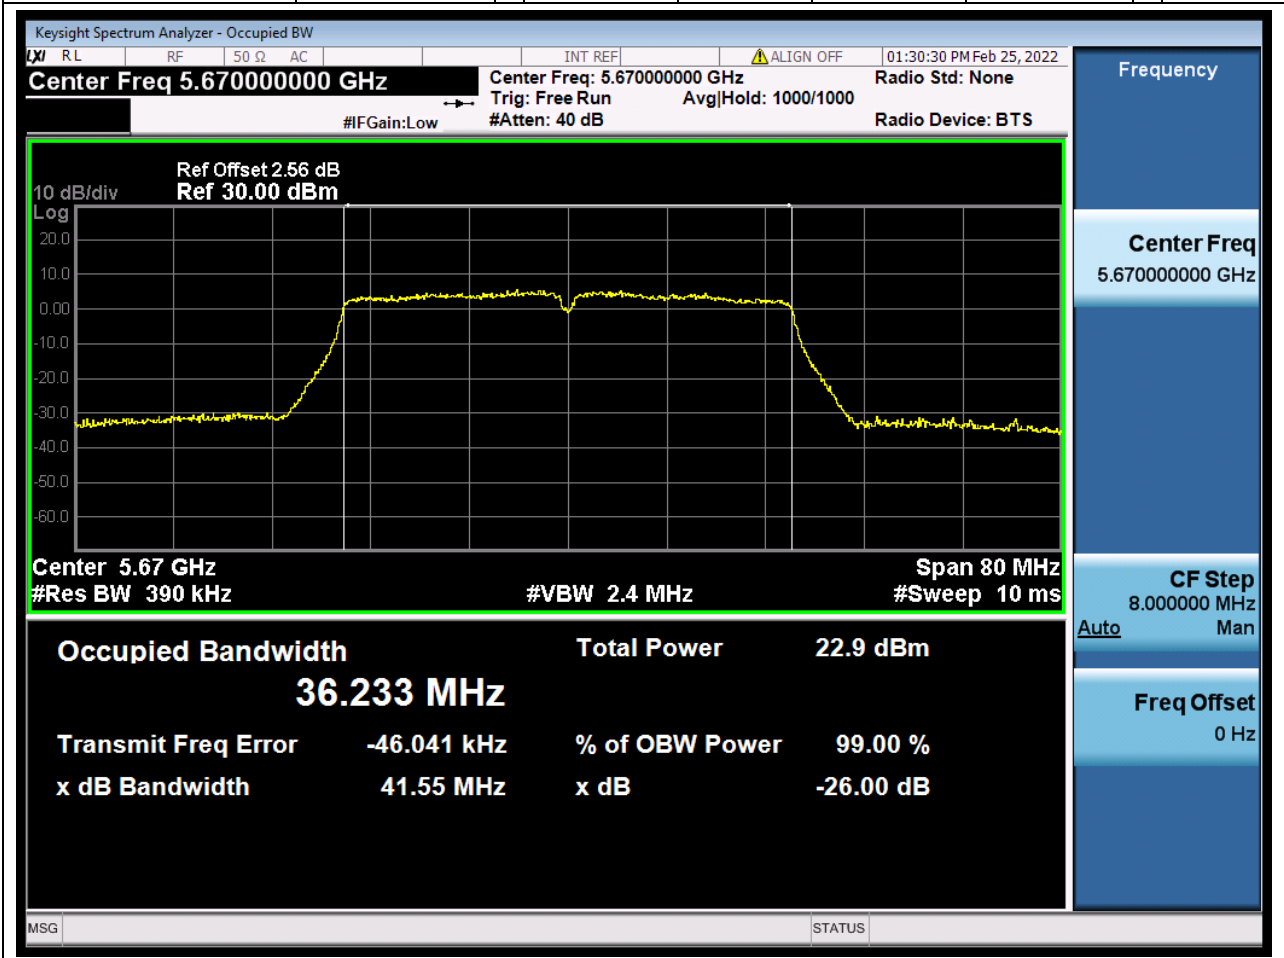

43. 802.11ac_40M_U-NII-2C_H

43.1. A.2.2-99% Bandwidth(NTNV)

Center Frequency (MHz)	OBW Power (%)	RBW (MHz)	Detector	Limit (MHz)	OBW (MHz)	Verdict
5670	99	0.39	Peak	0	36.233341	Unknown