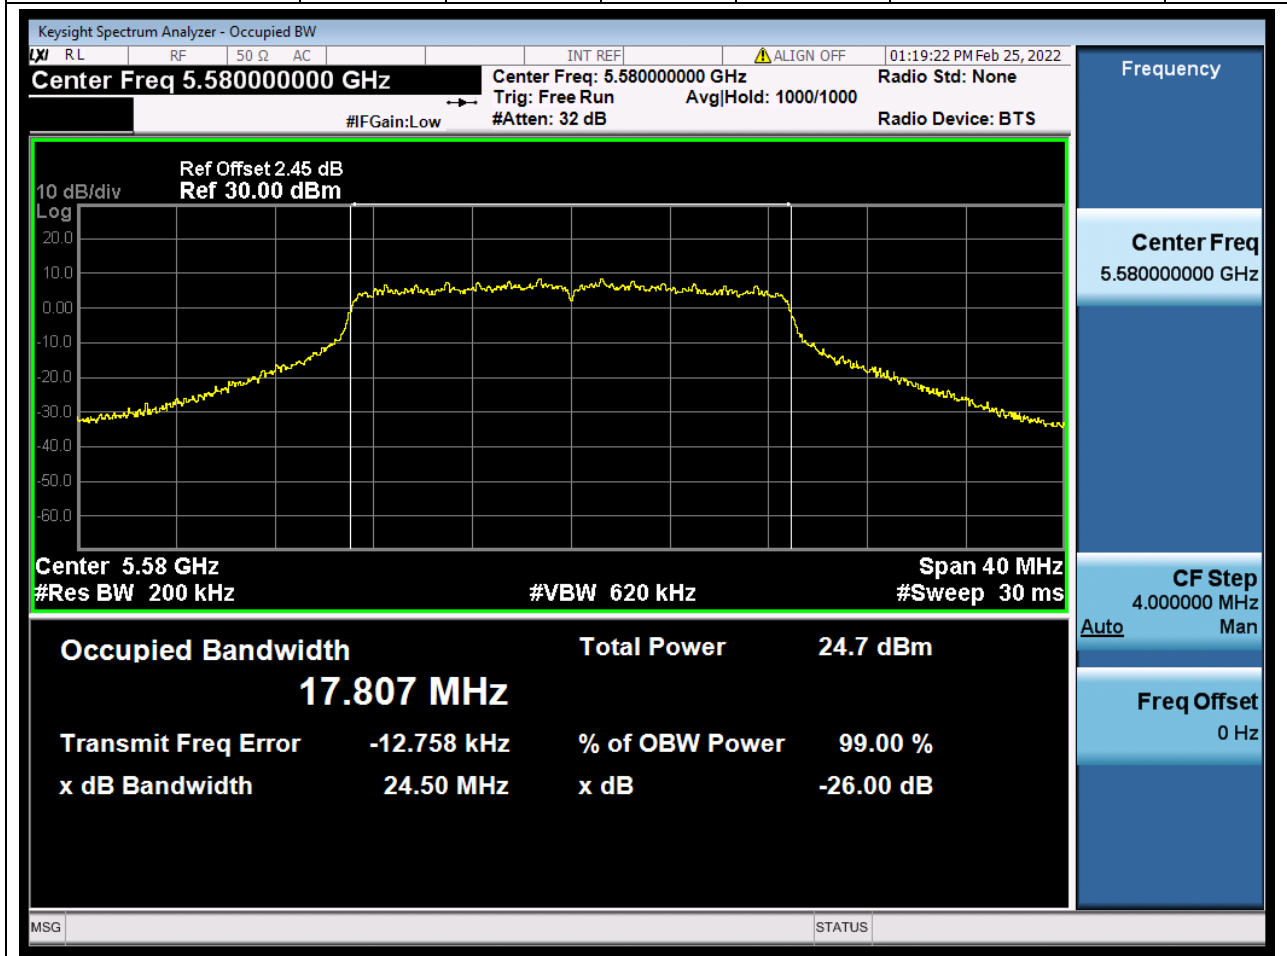

39. 802.11ac_20M_U-NII-2C_M

39.1. A.2-26dB Bandwidth(NTNV)

Center Frequency (MHz)	XdB Down	RBW (MHz)	Detector	Limit (MHz)	XdB BandWidth (MHz)	Verdict
5580	26	0.2	Peak	0	24.503834	Unknow