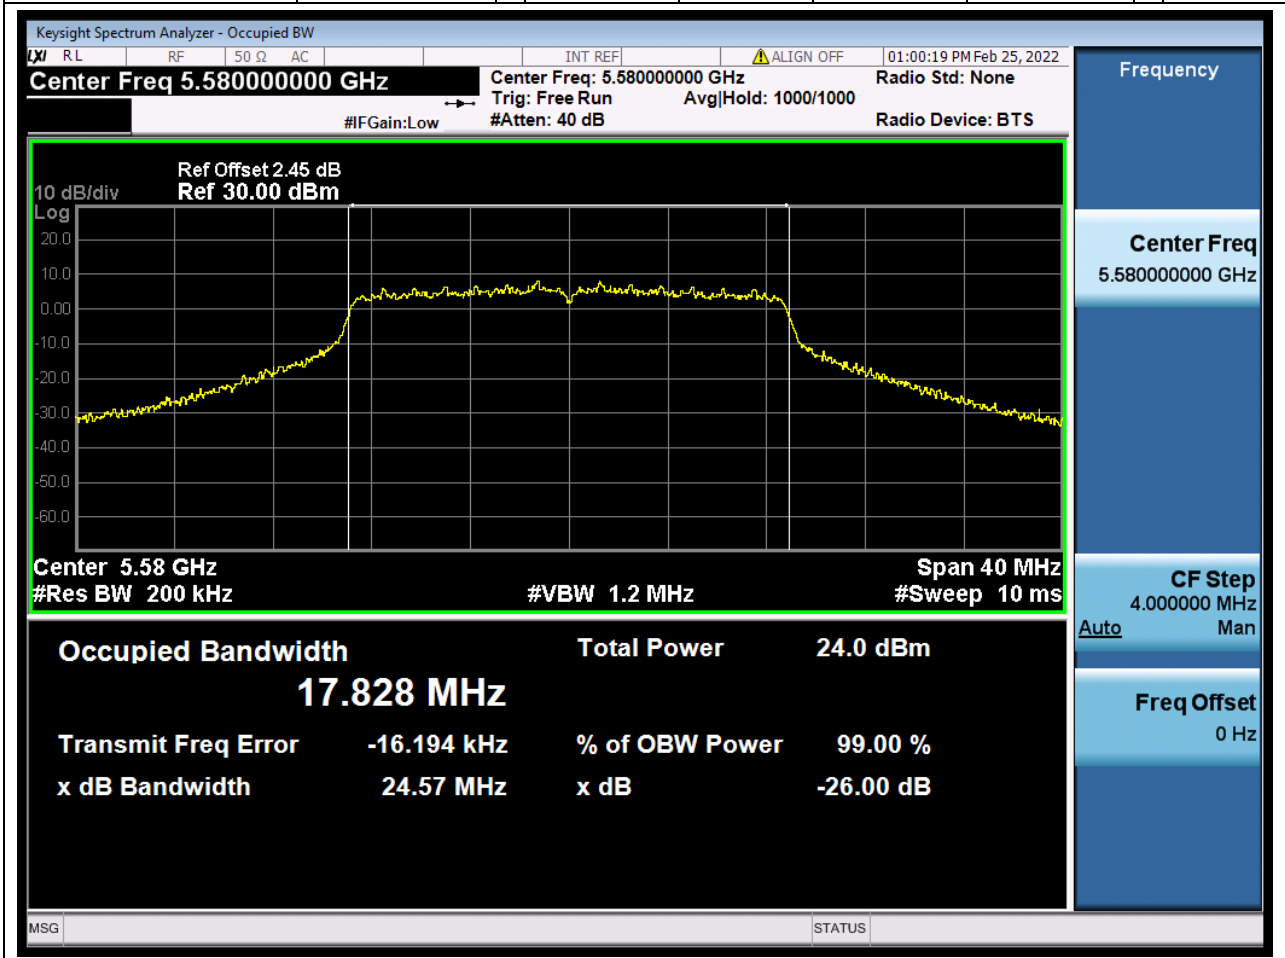

33. 802.11n_20M_U-NII-2C_M

33.1. A.2.2-99% Bandwidth(NTNV)

Center Frequency (MHz)	OBW Power (%)	RBW (MHz)	Detector	Limit (MHz)	OBW (MHz)	Verdict
5580	99	0.2	Peak	0	17.827864	Unknown