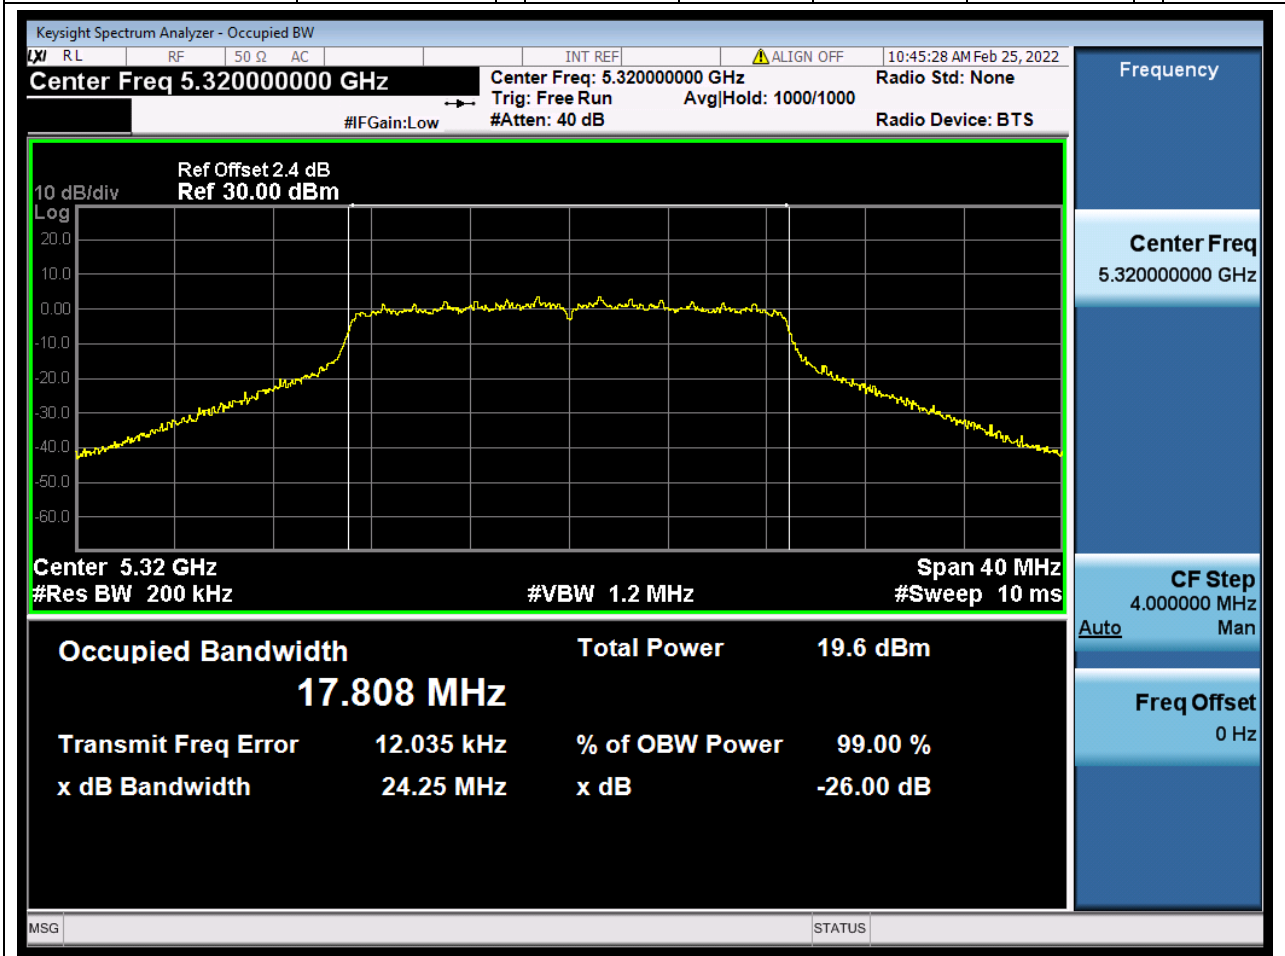

20. 802.11n_20M_U-NII-2A_H

20.1. A.2.2-99% Bandwidth(NTNV)

Center Frequency (MHz)	OBW Power (%)	RBW (MHz)	Detector	Limit (MHz)	OBW (MHz)	Verdict
5320	99	0.2	Peak	0	17.807743	Unknown