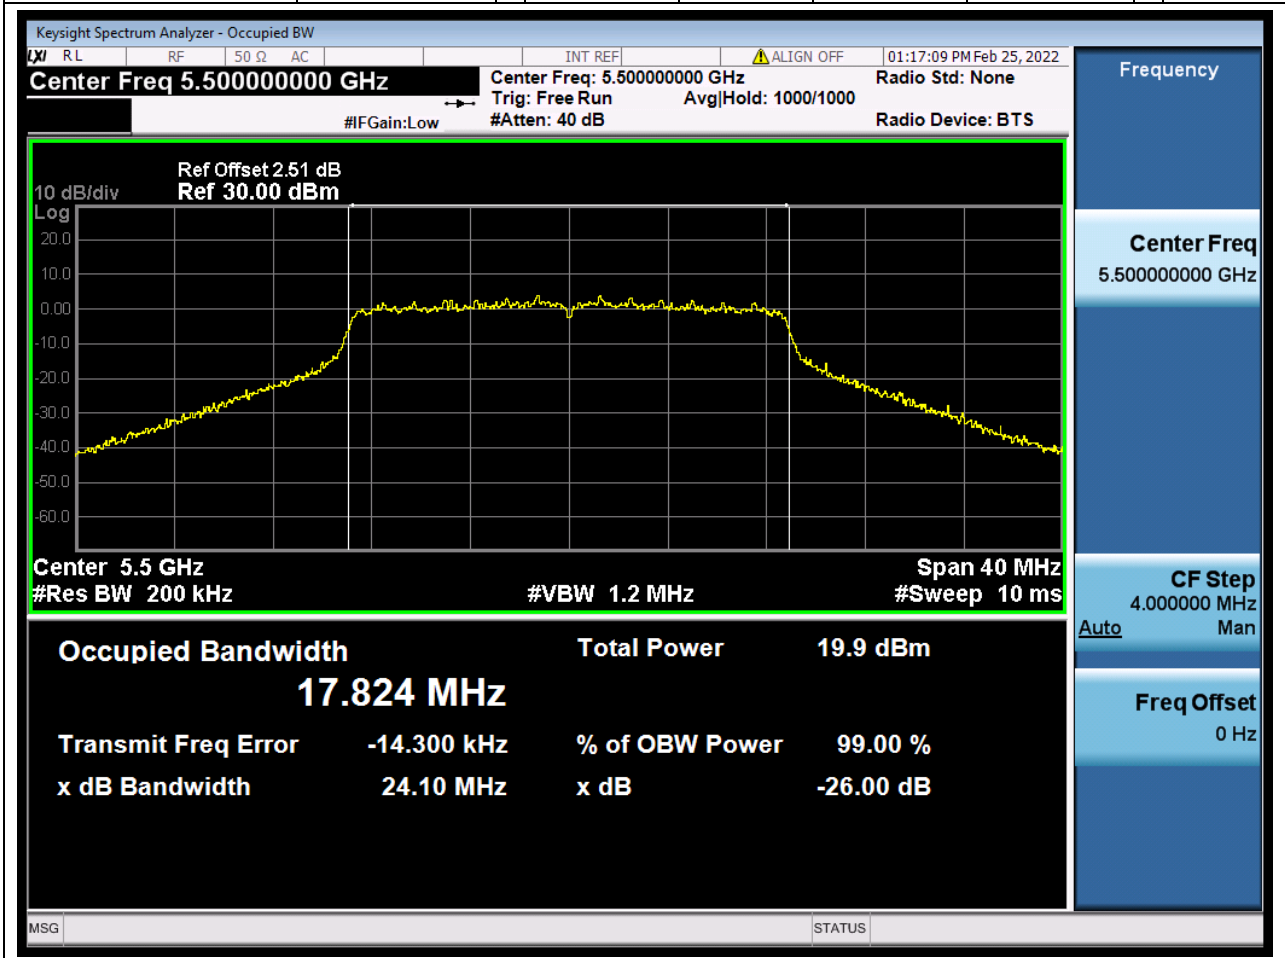

38. 802.11ac_20M_U-NII-2C_L

38.1. A.2.2-99% Bandwidth(NTNV)

Center Frequency (MHz)	OBW Power (%)	RBW (MHz)	Detector	Limit (MHz)	OBW (MHz)	Verdict
5500	99	0.2	Peak	0	17.823926	Unknown