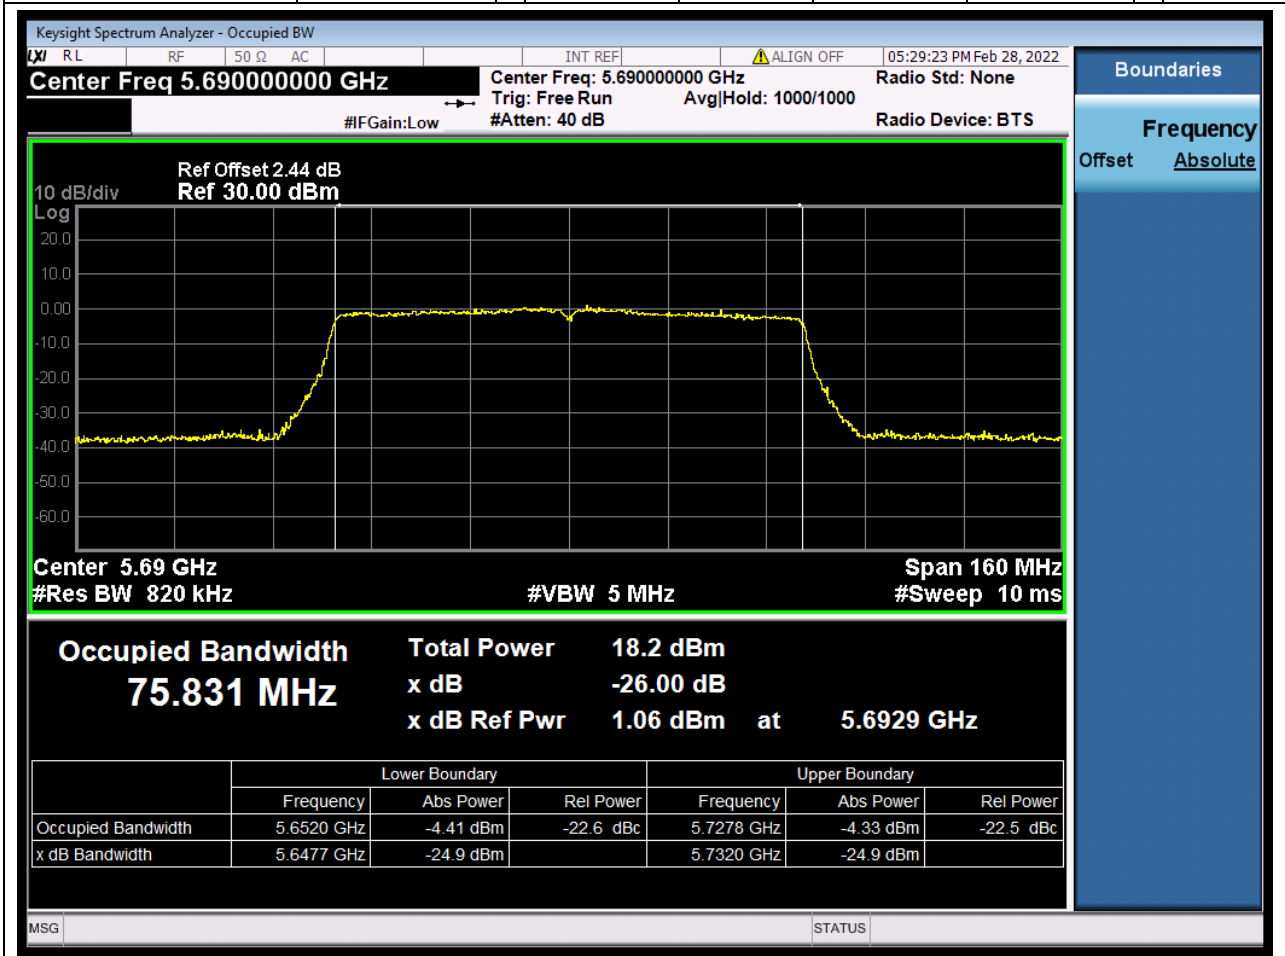

6. 802.11ac_80M_U-NII-2C_CH138

6.2. A.2.2-99% Bandwidth(NTNV)

Center Frequency (MHz)	OBW Power (%)	RBW (MHz)	Detector	Limit (MHz)	OBW (MHz)	Verdict
5690	99	0.82	Peak	0	75.830941	Unknown