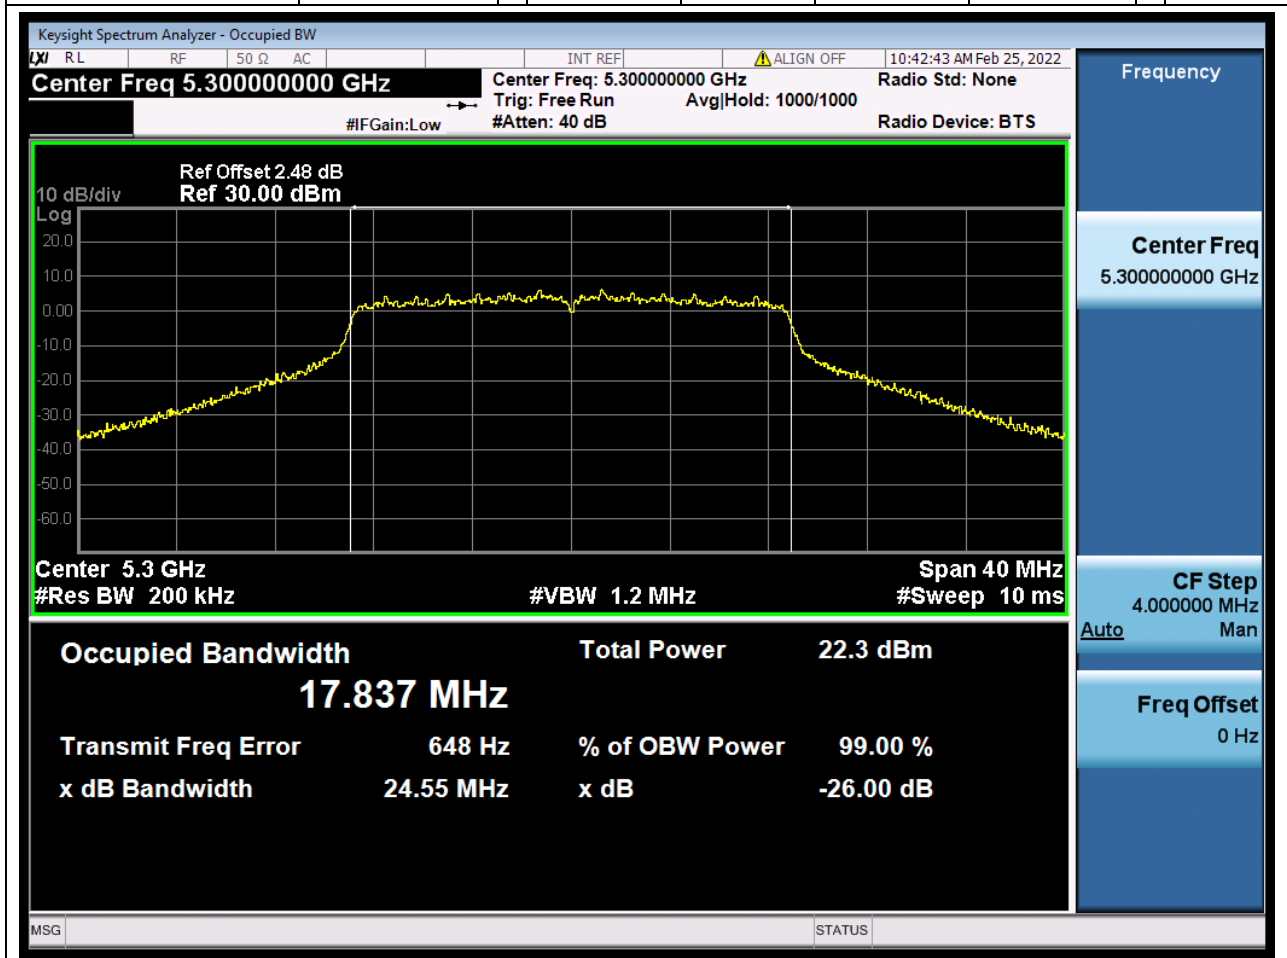

19. 802.11n_20M_U-NII-2A_M

19.1. A.2.2-99% Bandwidth(NTNV)

Center Frequency (MHz)	OBW Power (%)	RBW (MHz)	Detector	Limit (MHz)	OBW (MHz)	Verdict
5300	99	0.2	Peak	0	17.837158	Unknown