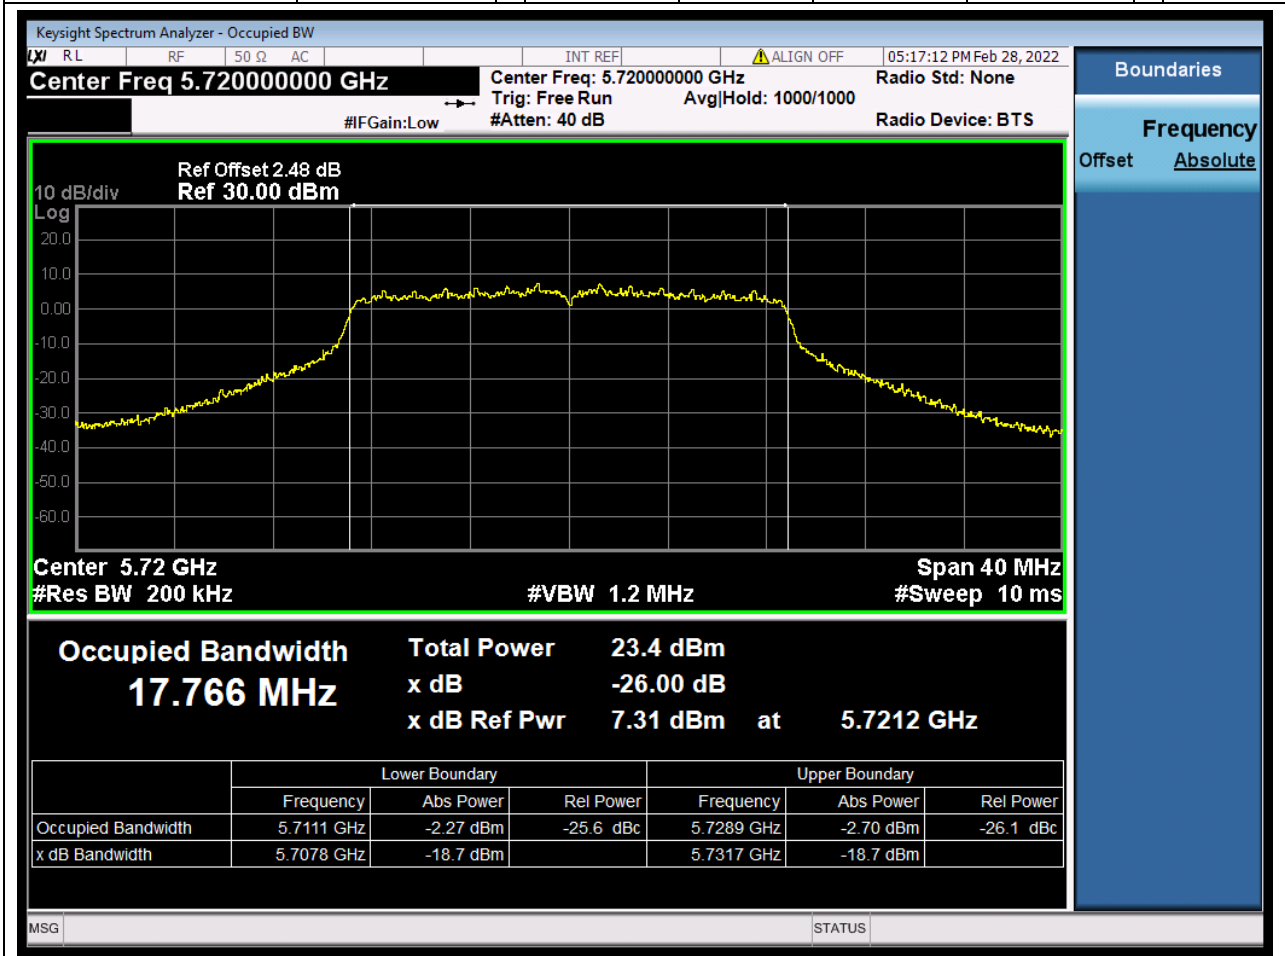

2. 802.11n_20M_U-NII-2C_CH144

2.2. A.2.2-99% Bandwidth(NTNV)

Center Frequency (MHz)	OBW Power (%)	RBW (MHz)	Detector	Limit (MHz)	OBW (MHz)	Verdict
5720	99	0.2	Peak	0	17.766052	Unknown