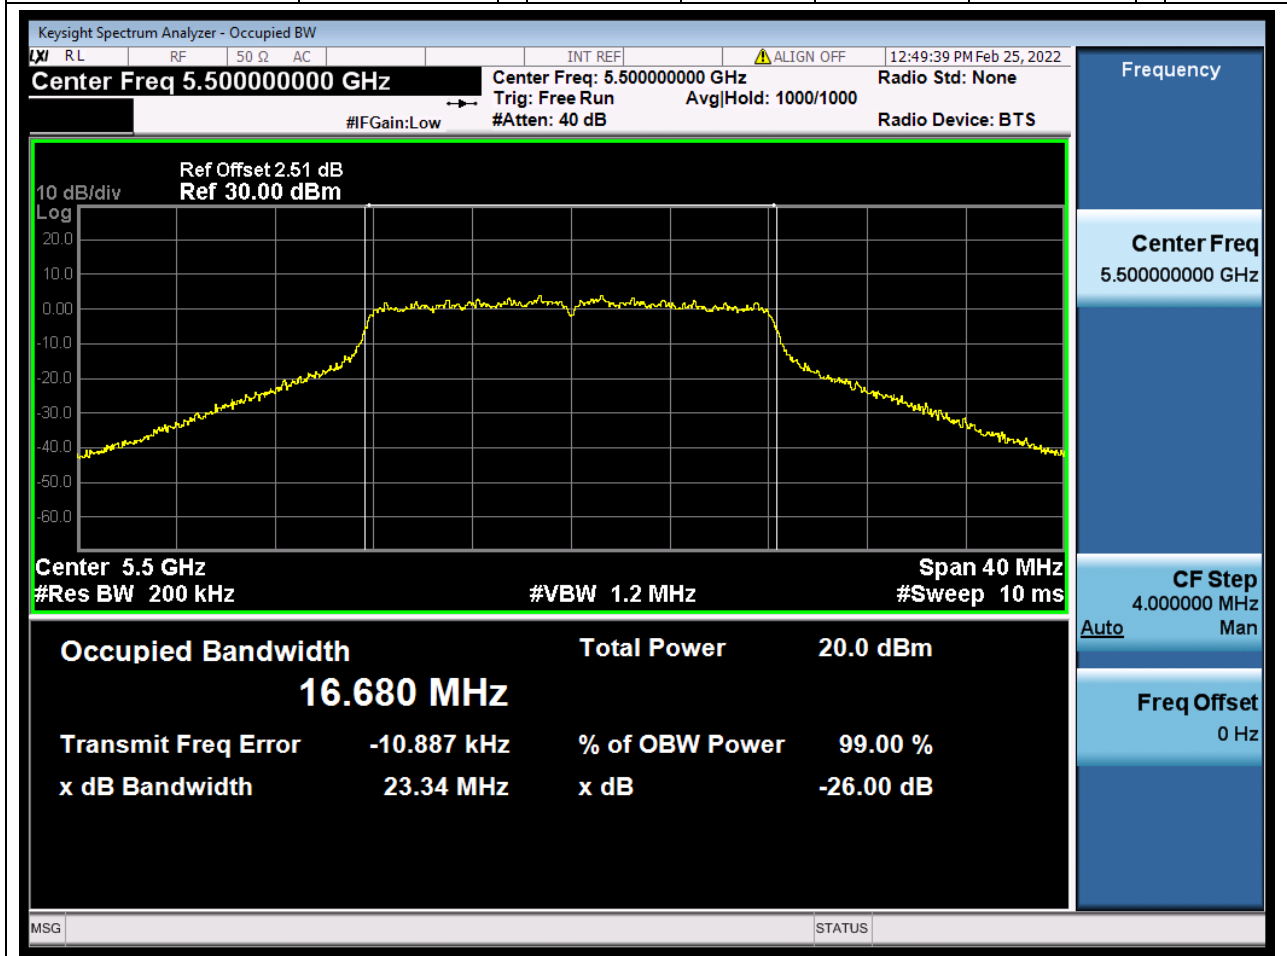

29. 802.11a_20M_U-NII-2C_L

29.1. A.2.2-99% Bandwidth(NTNV)

Center Frequency (MHz)	OBW Power (%)	RBW (MHz)	Detector	Limit (MHz)	OBW (MHz)	Verdict
5500	99	0.2	Peak	0	16.680072	Unknown