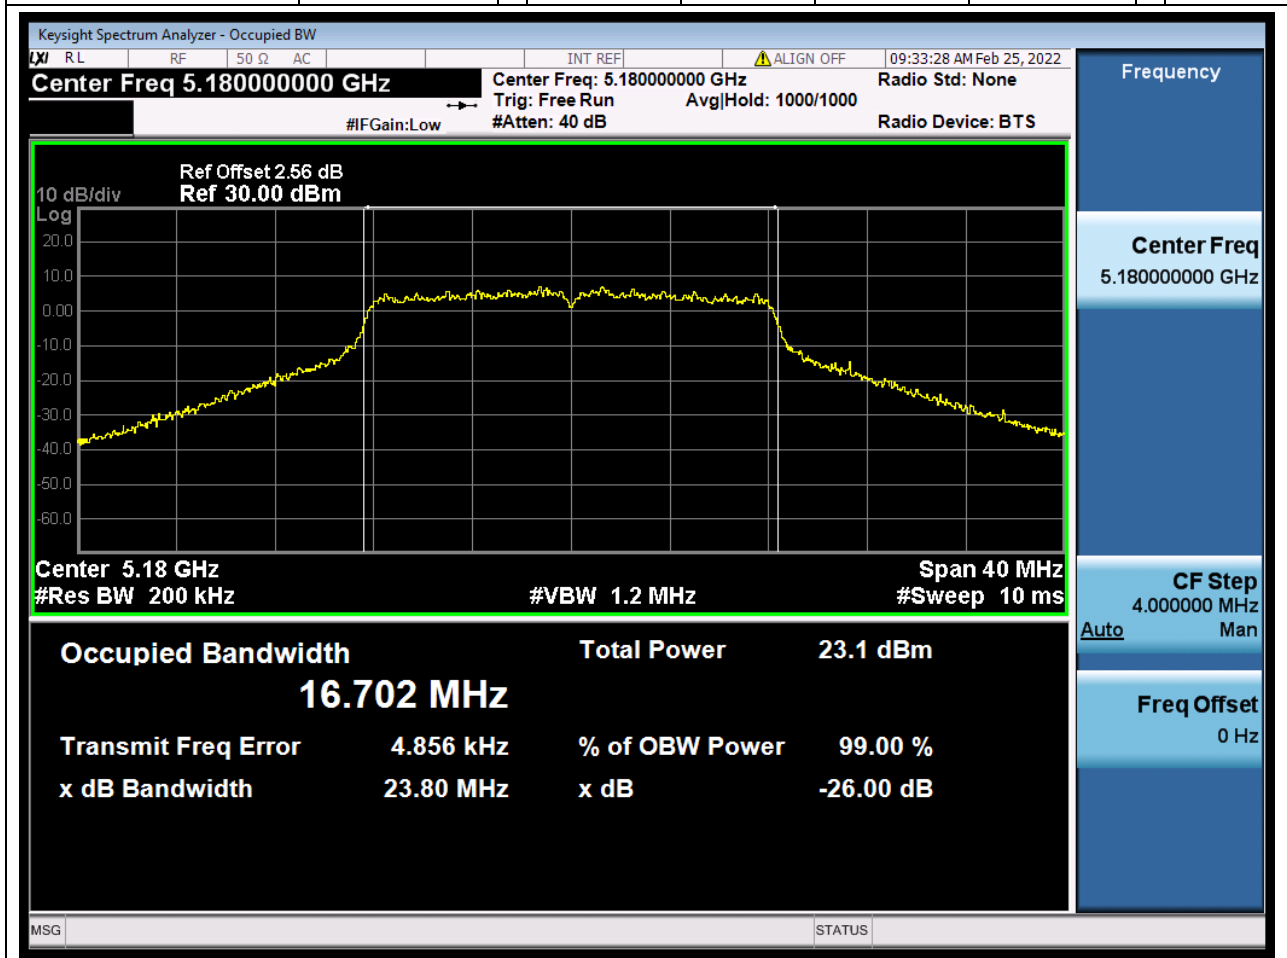

1. 802.11a_20M_U-NII-1_L

1.1. A.2.2-99% Bandwidth(NTNV)

Center Frequency (MHz)	OBW Power (%)	RBW (MHz)	Detector	Limit (MHz)	OBW (MHz)	Verdict
5180	99	0.2	Peak	0	16.701722	Unknown