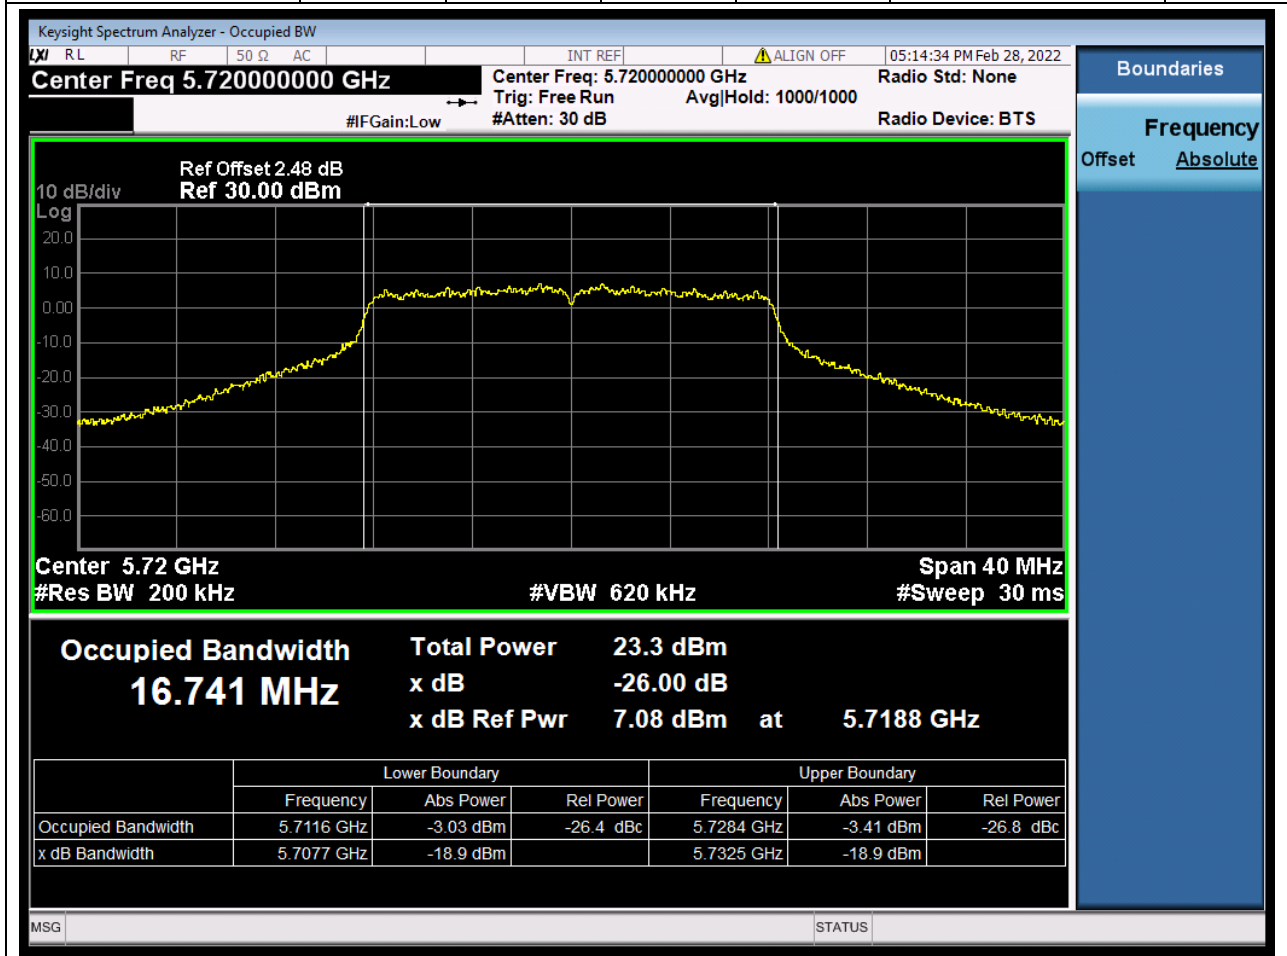

1. 802.11a_20M_U-NII-2C_CH144

1.2. A.2-26dB Bandwidth(NTNV)

Center Frequency (MHz)	XdB Down	RBW (MHz)	Detector	Limit (MHz)	XdB BandWidth (MHz)	Verdict
5720	26	0.2	Peak	0	24.847606	Unknow