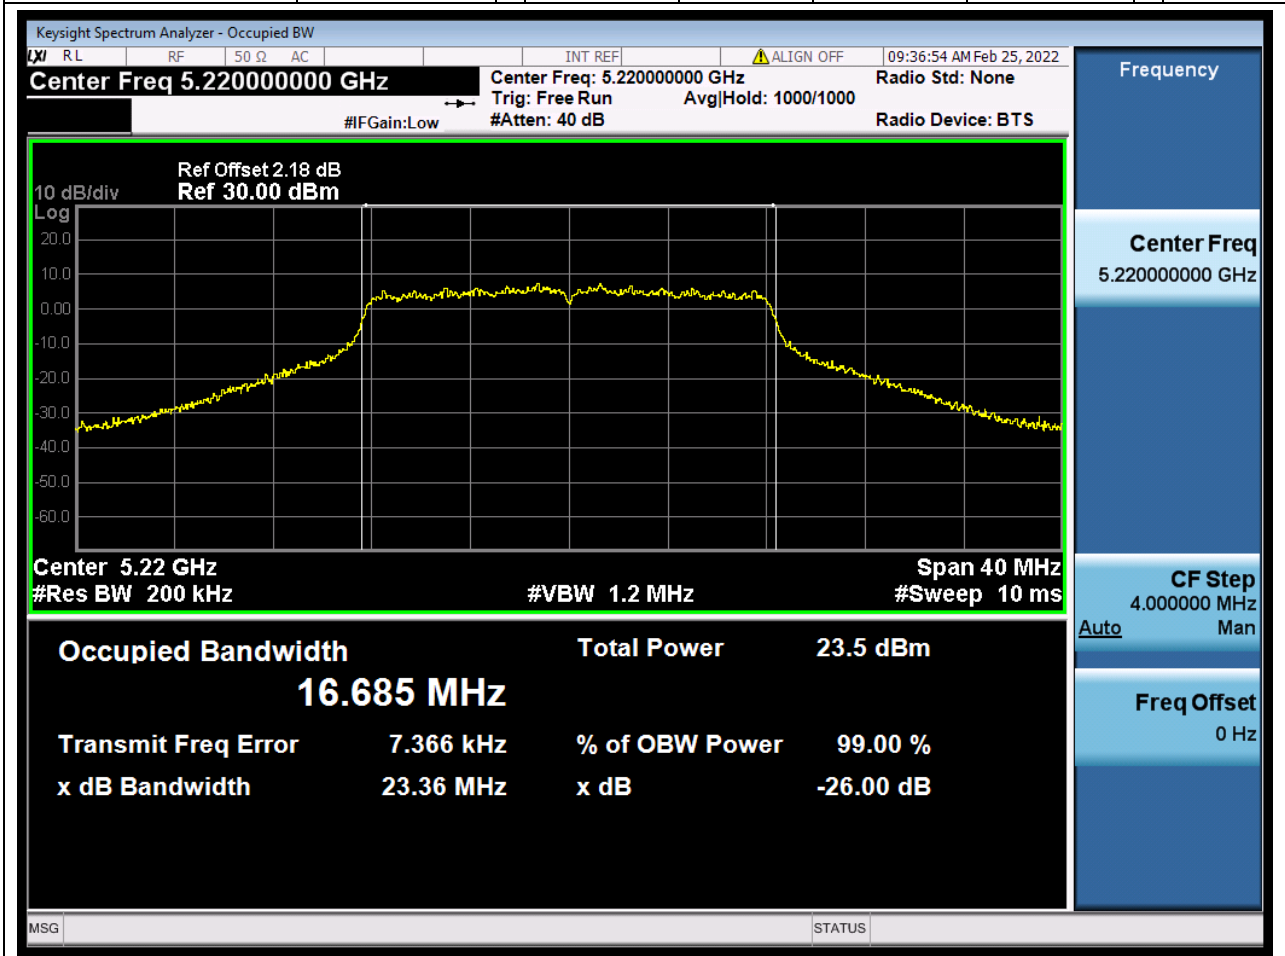

2. 802.11a_20M_U-NII-1_M

2.1. A.2.2-99% Bandwidth(NTNV)

Center Frequency (MHz)	OBW Power (%)	RBW (MHz)	Detector	Limit (MHz)	OBW (MHz)	Verdict
5220	99	0.2	Peak	0	16.685188	Unknown