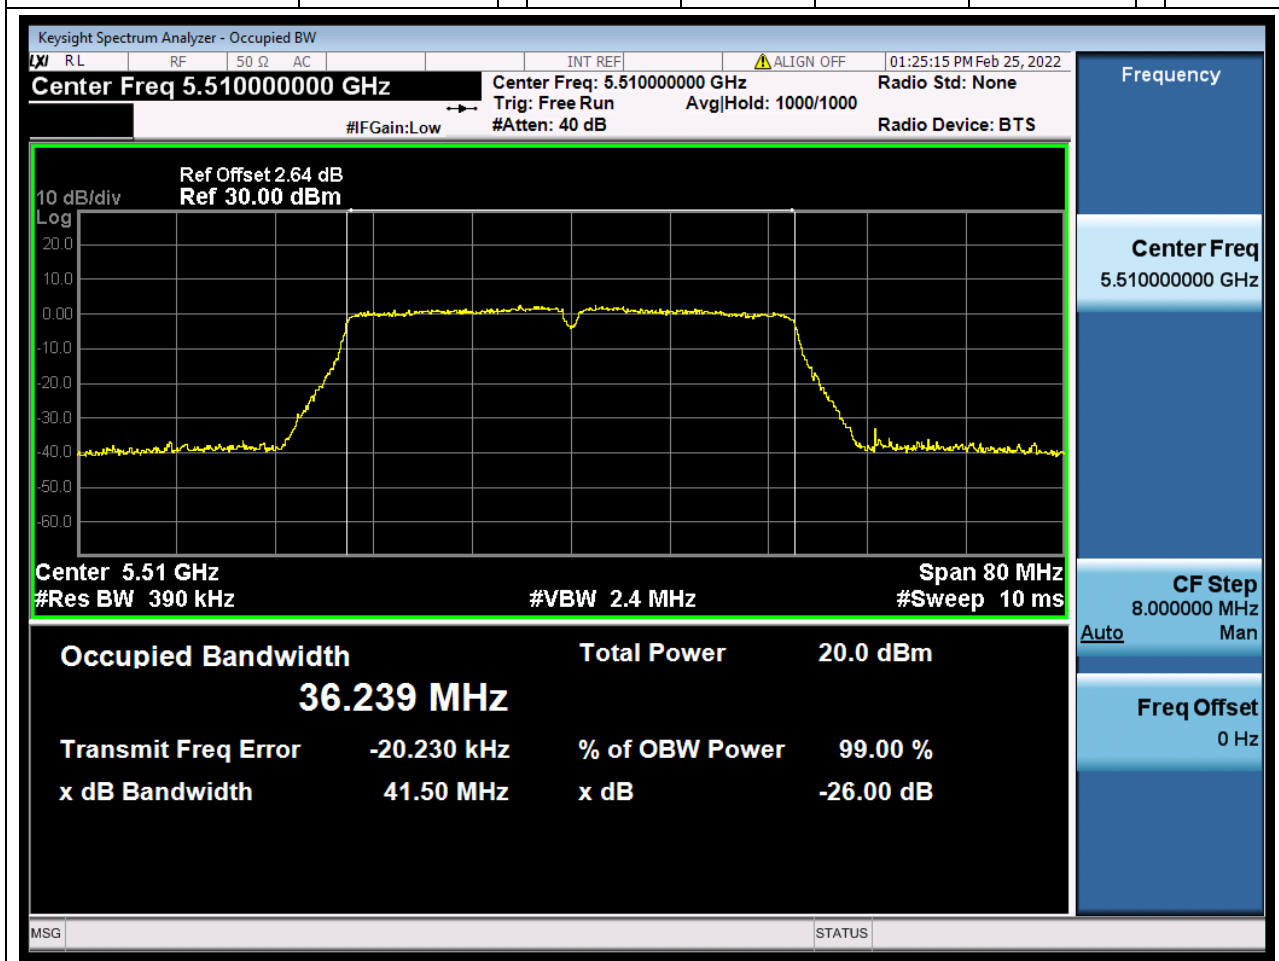

41. 802.11ac_40M_U-NII-2C_L

41.1. A.2.2-99% Bandwidth(NTNV)

Center Frequency (MHz)	OBW Power (%)	RBW (MHz)	Detector	Limit (MHz)	OBW (MHz)	Verdict
5510	99	0.39	Peak	0	36.239221	Unknown