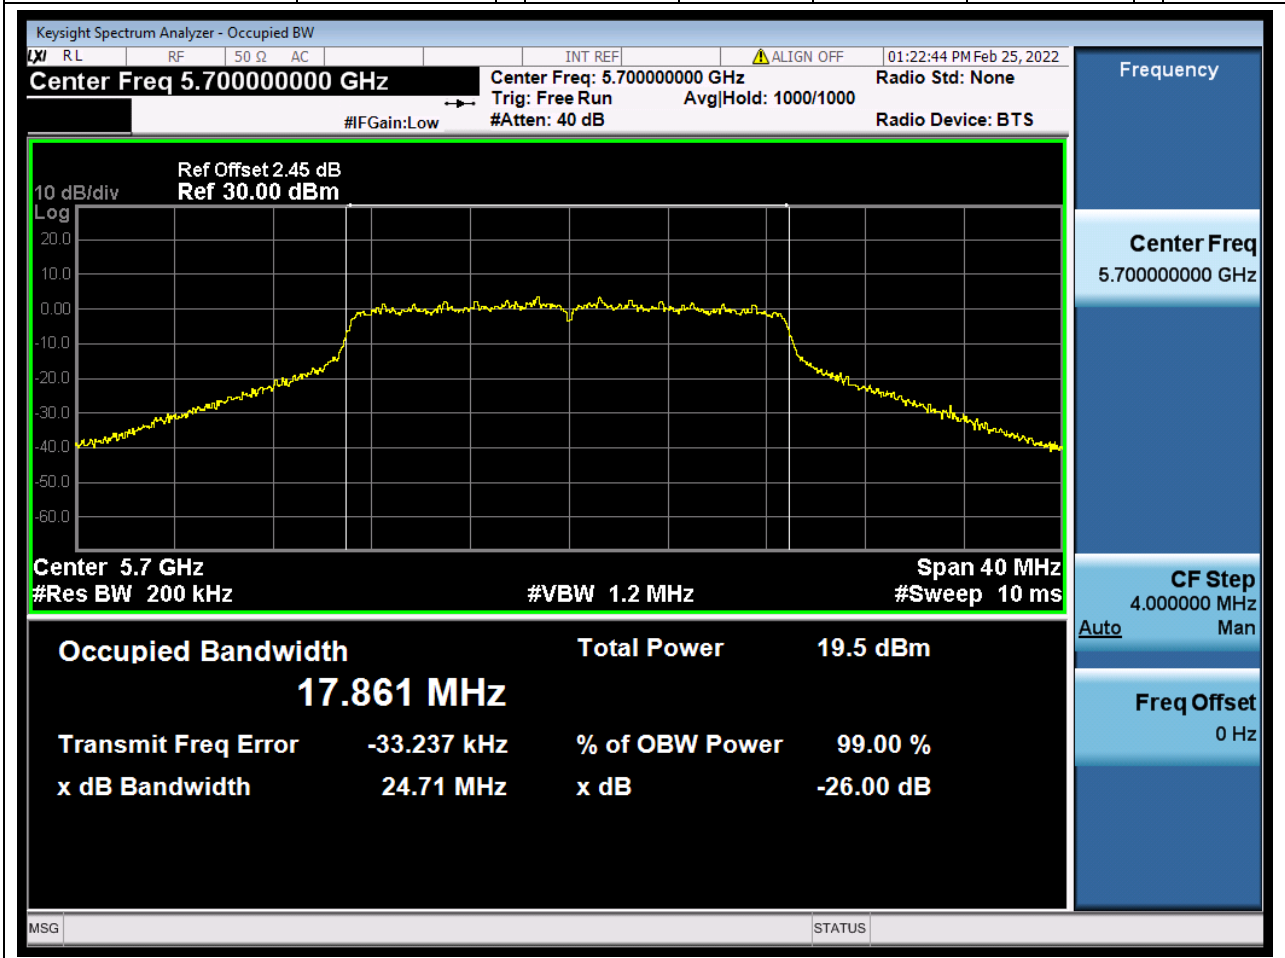

40. 802.11ac_20M_U-NII-2C_H

40.1. A.2.2-99% Bandwidth(NTNV)

Center Frequency (MHz)	OBW Power (%)	RBW (MHz)	Detector	Limit (MHz)	OBW (MHz)	Verdict
5700	99	0.2	Peak	0	17.860735	Unknown