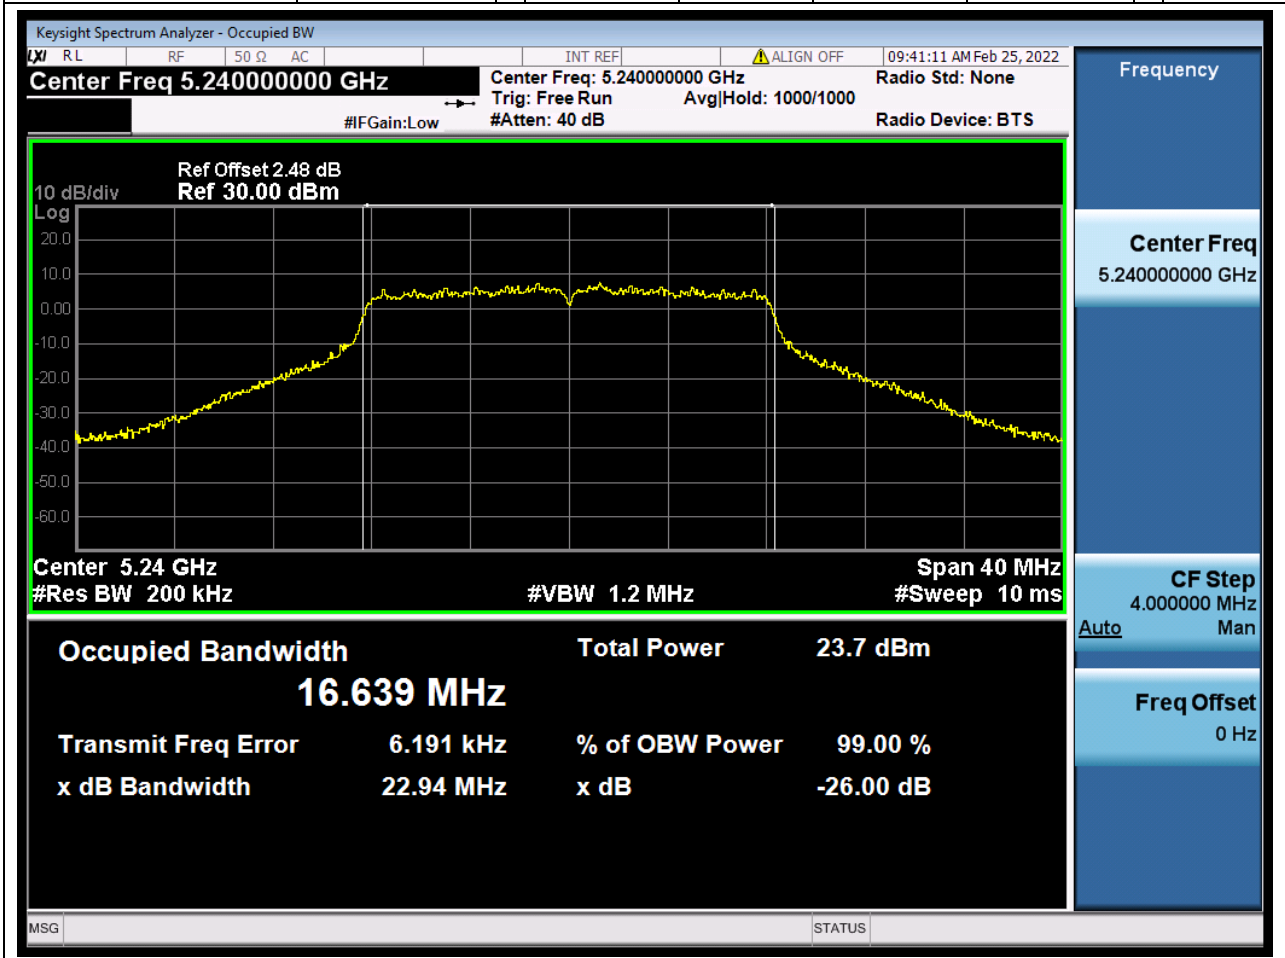

3. 802.11a_20M_U-NII-1_H

3.1. A.2.2-99% Bandwidth(NTNV)

Center Frequency (MHz)	OBW Power (%)	RBW (MHz)	Detector	Limit (MHz)	OBW (MHz)	Verdict
5240	99	0.2	Peak	0	16.638548	Unknown