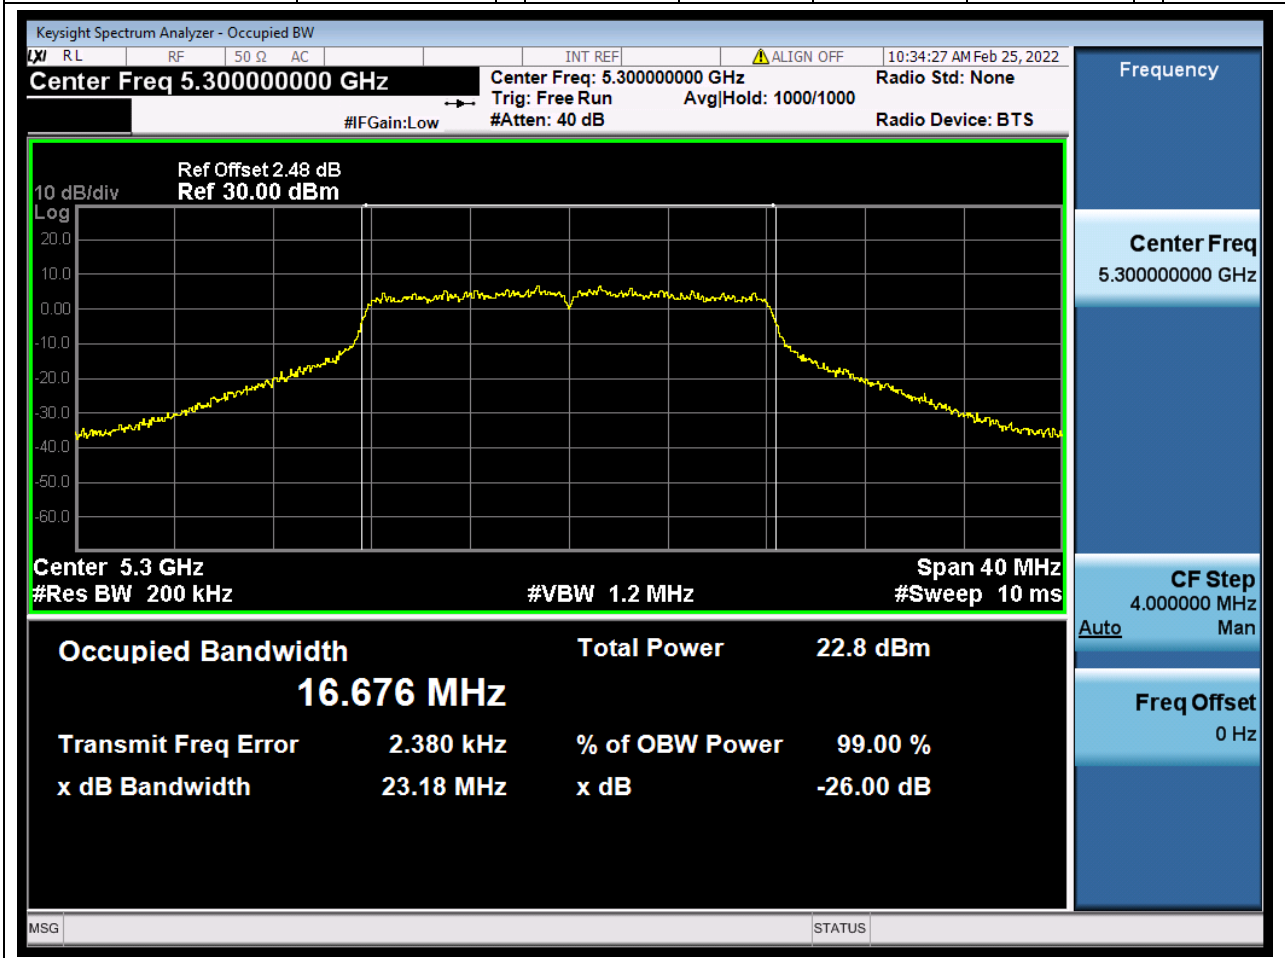

16. 802.11a_20M_U-NII-2A_M

16.1. A.2.2-99% Bandwidth(NTNV)

Center Frequency (MHz)	OBW Power (%)	RBW (MHz)	Detector	Limit (MHz)	OBW (MHz)	Verdict
5300	99	0.2	Peak	0	16.676148	Unknown