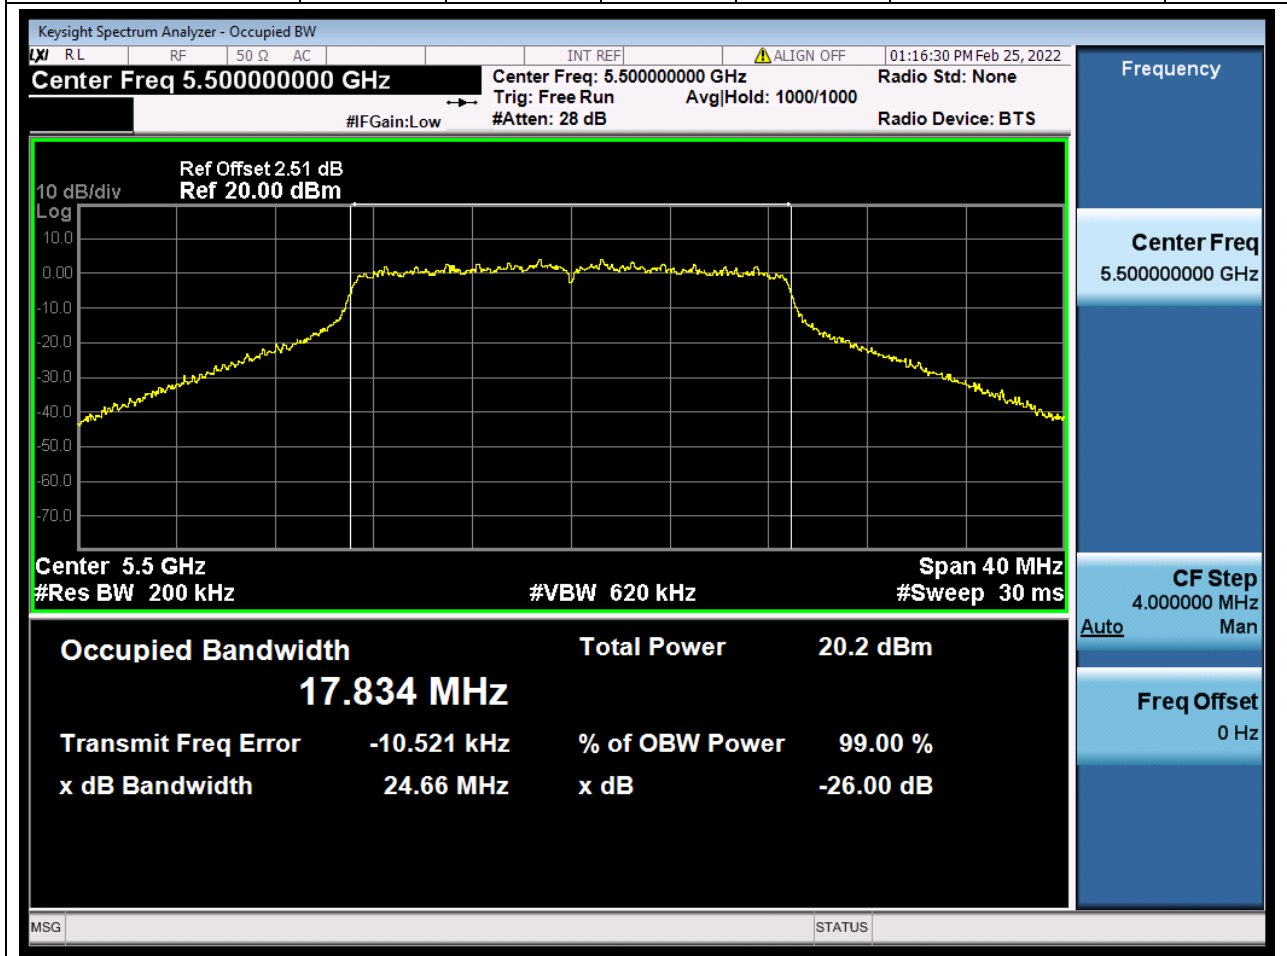

38. 802.11ac_20M_U-NII-2C_L

38.1. A.2-26dB Bandwidth(NTNV)

Center Frequency (MHz)	XdB Down	RBW (MHz)	Detector	Limit (MHz)	XdB BandWidth (MHz)	Verdict
5500	26	0.2	Peak	0	24.663276	Unknow