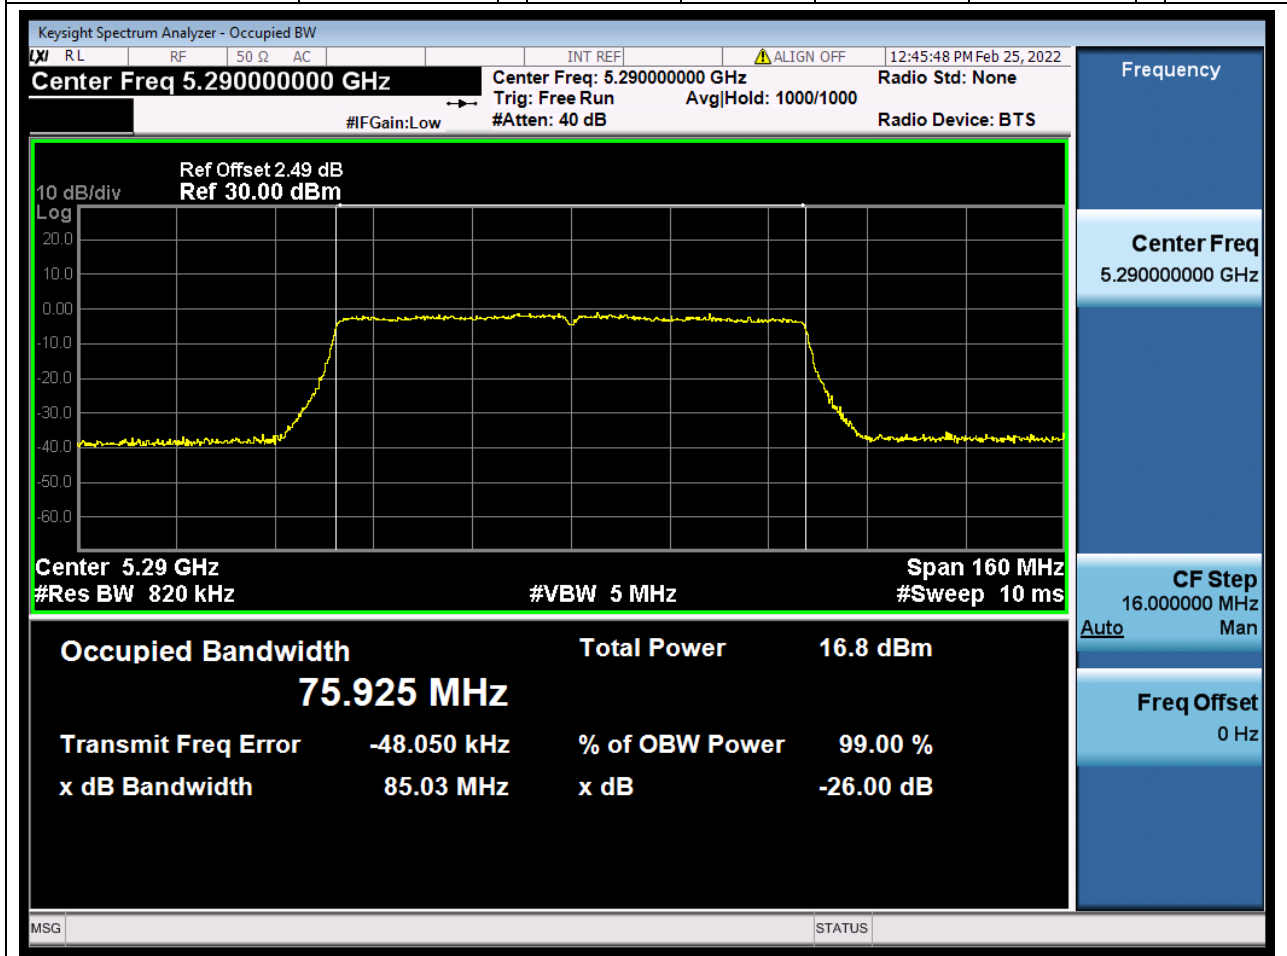

28. 802.11ac_80M_U-NII-2A_M

28.1. A.2.2-99% Bandwidth(NTNV)

Center Frequency (MHz)	OBW Power (%)	RBW (MHz)	Detector	Limit (MHz)	OBW (MHz)	Verdict
5290	99	0.82	Peak	0	75.925213	Unknown