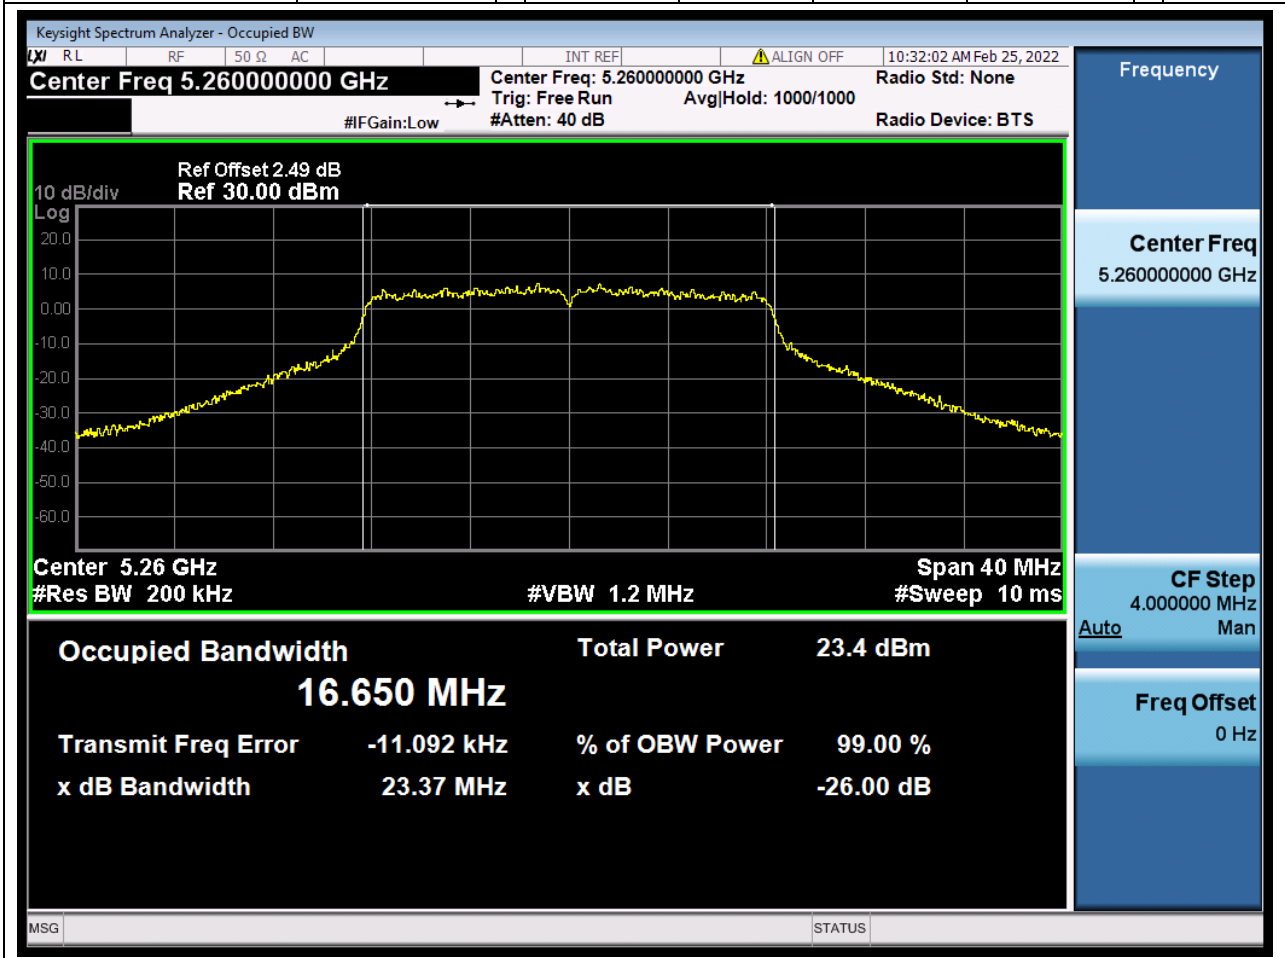

15. 802.11a_20M_U-NII-2A_L

15.1. A.2.2-99% Bandwidth(NTNV)

Center Frequency (MHz)	OBW Power (%)	RBW (MHz)	Detector	Limit (MHz)	OBW (MHz)	Verdict
5260	99	0.2	Peak	0	16.649808	Unknown