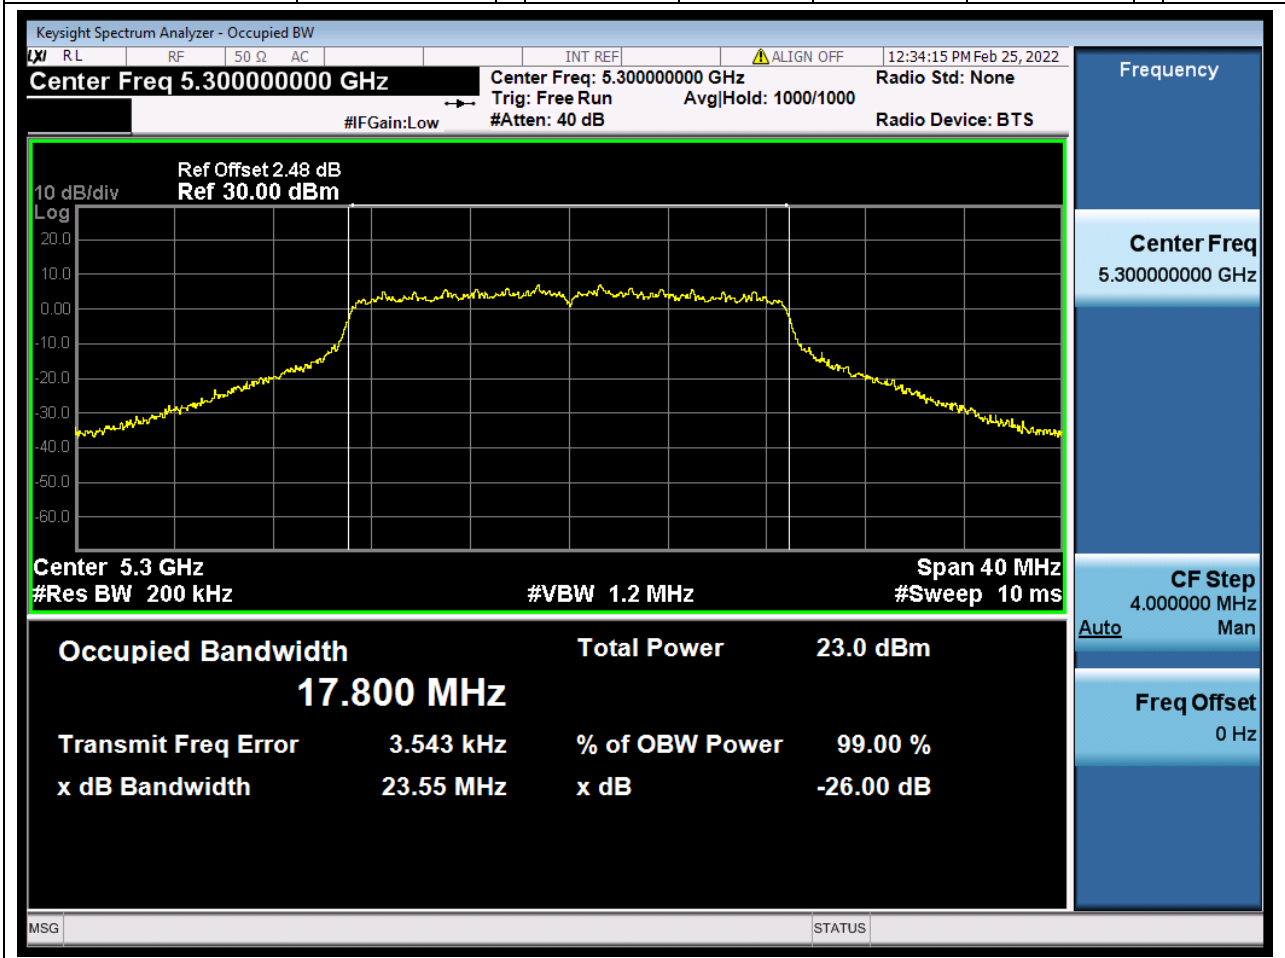

24. 802.11ac_20M_U-NII-2A_M

24.1. A.2.2-99% Bandwidth(NTNV)

Center Frequency (MHz)	OBW Power (%)	RBW (MHz)	Detector	Limit (MHz)	OBW (MHz)	Verdict
5300	99	0.2	Peak	0	17.799729	Unknown