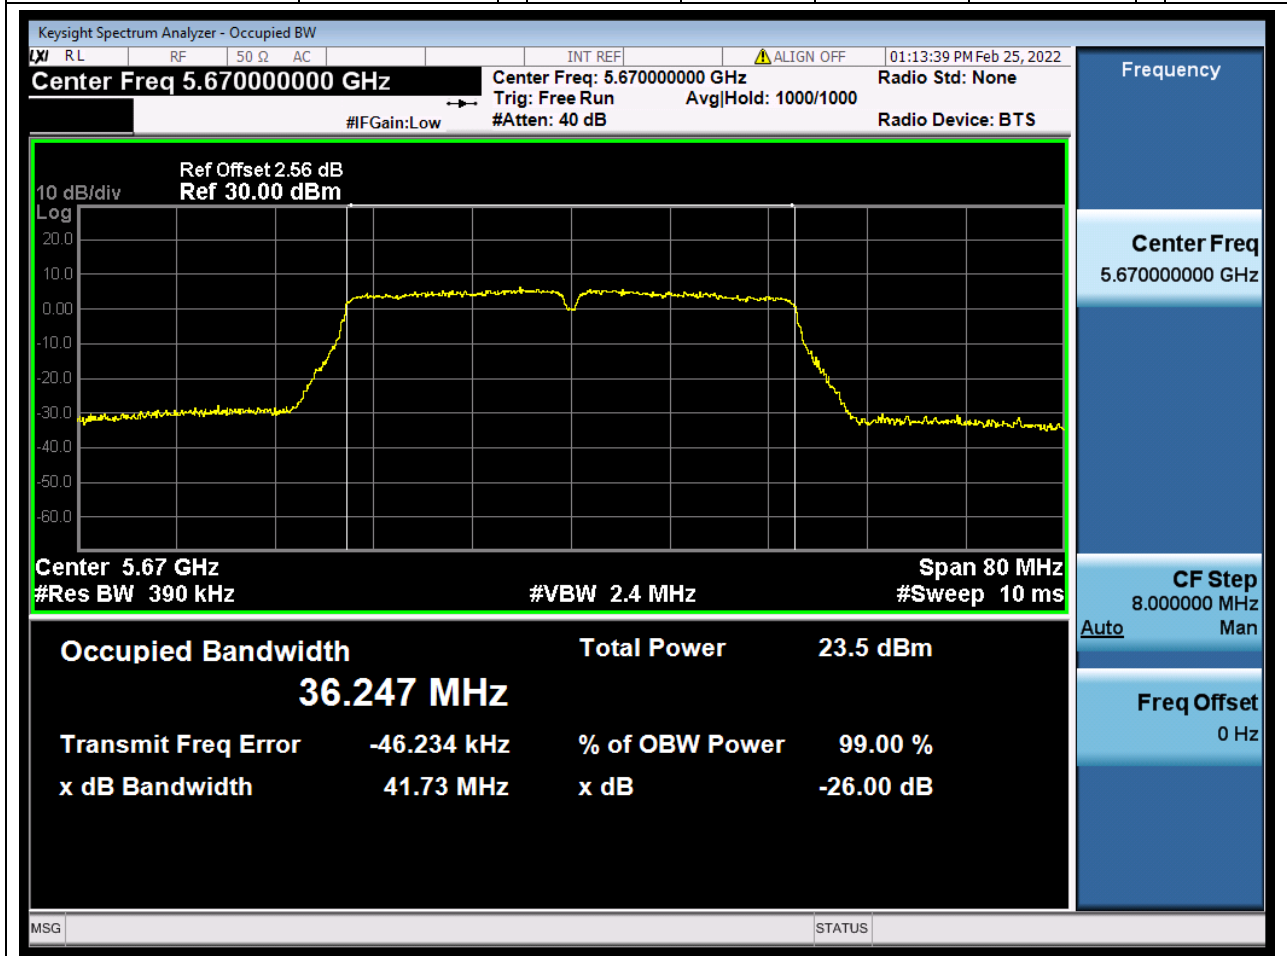

37. 802.11n_40M_U-NII-2C_H

37.1. A.2.2-99% Bandwidth(NTNV)

Center Frequency (MHz)	OBW Power (%)	RBW (MHz)	Detector	Limit (MHz)	OBW (MHz)	Verdict
5670	99	0.39	Peak	0	36.246848	Unknown