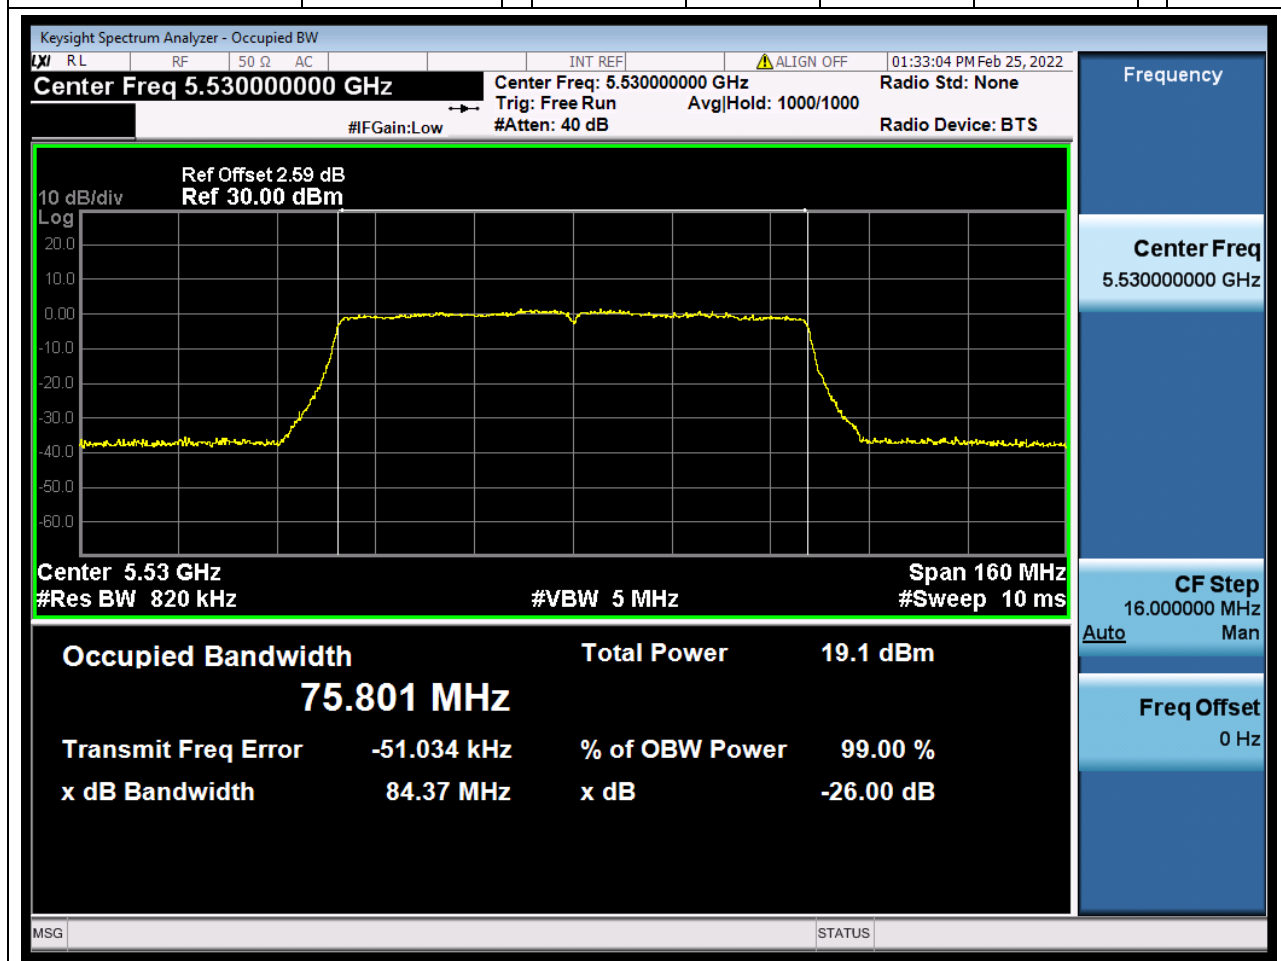

44. 802.11ac_80M_U-NII-2C_L

44.1. A.2.2-99% Bandwidth(NTNV)

Center Frequency (MHz)	OBW Power (%)	RBW (MHz)	Detector	Limit (MHz)	OBW (MHz)	Verdict
5530	99	0.82	Peak	0	75.80089	Unknown