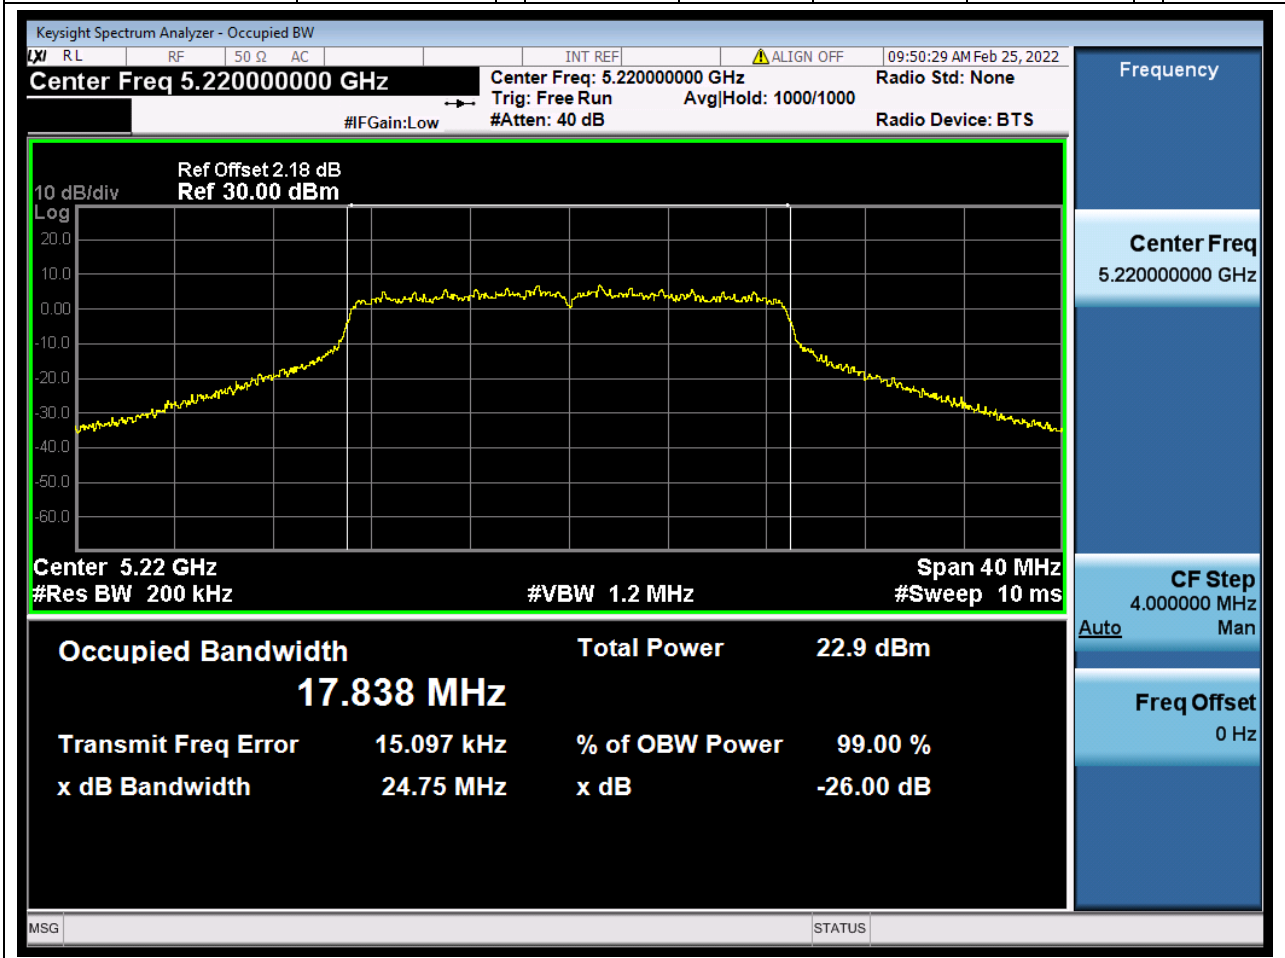

5. 802.11n_20M_U-NII-1_M

5.1. A.2.2-99% Bandwidth(NTNV)

Center Frequency (MHz)	OBW Power (%)	RBW (MHz)	Detector	Limit (MHz)	OBW (MHz)	Verdict
5220	99	0.2	Peak	0	17.838069	Unknown