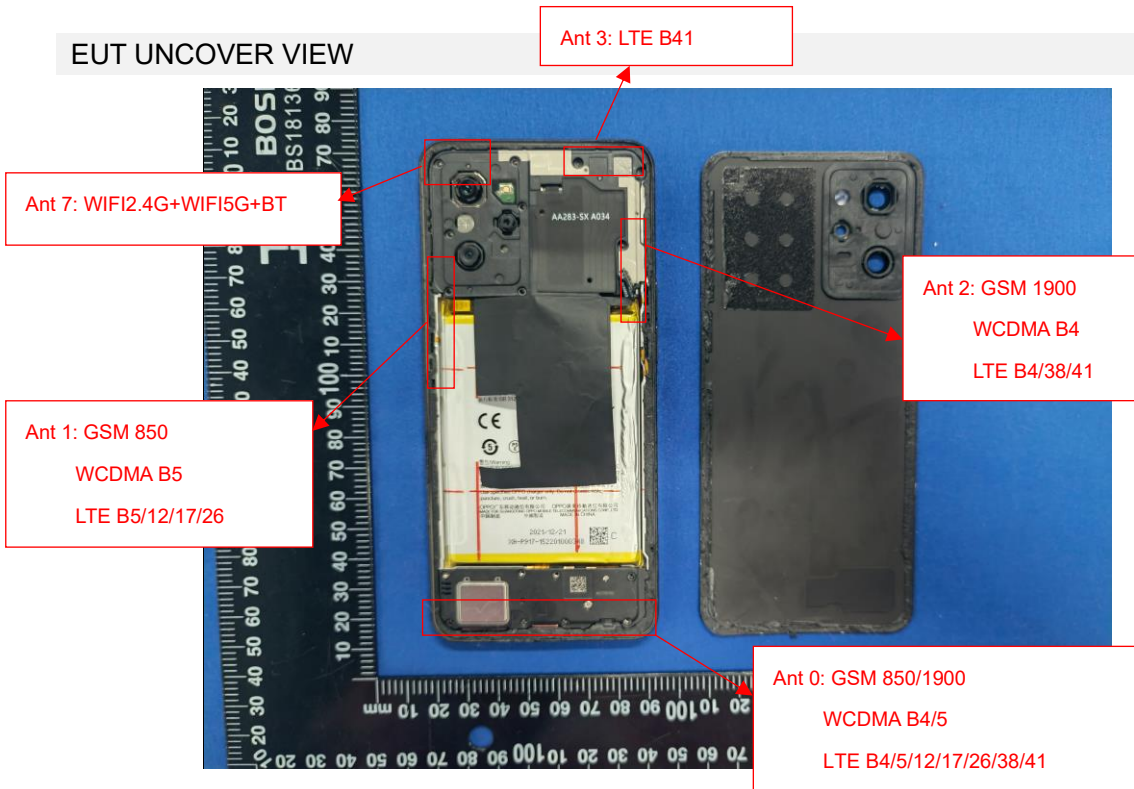

EUT INTERNAL PHOTOS

EUT UNCOVER VIEW

EUT UNCOVER VIEW

EUT UNCOVER VIEW

MAIN BOARD TOP VIEW (WITH SHIELDING)

MAIN BOARD REAR VIEW (WITH SHIELDING)

MAIN BOARD TOP VIEW (WITHOUT SHIELDING)

MAIN BOARD REAR VIEW (WITHOUT SHIELDING)

SECONDARY BOARD 1 TOP VIEW

SECONDARY BOARD 1 REAR VIEW

Battery Photo (FRONT)

Battery Photo (REAR)