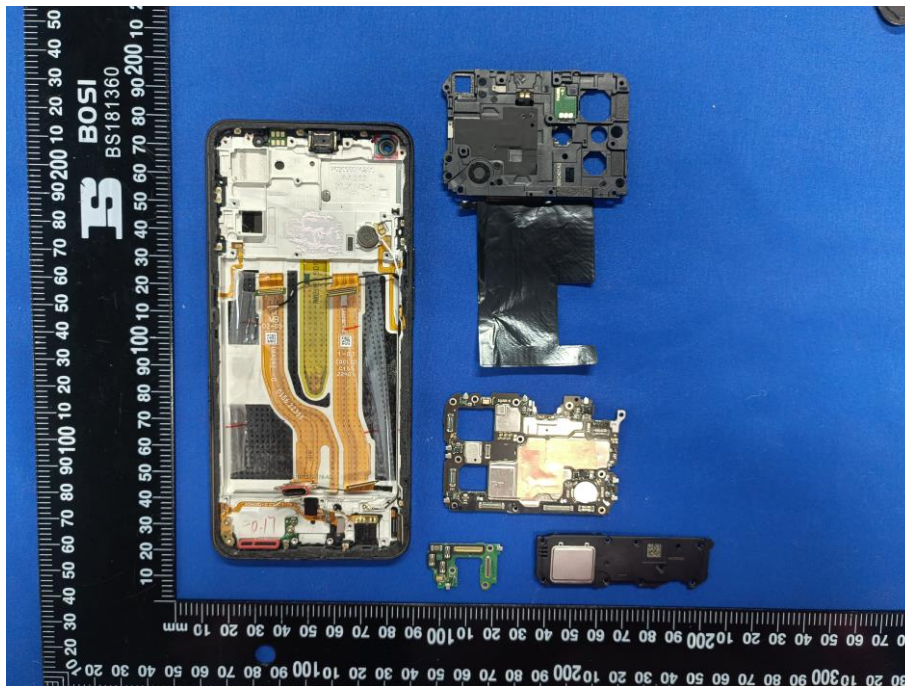

EUT INTERNAL PHOTOS

EUT UNCOVER VIEW

EUT UNCOVER VIEW

EUT UNCOVER VIEW

MAIN BOARD TOP VIEW (WITH SHIELDING)

MAIN BOARD REAR VIEW (WITH SHIELDING)

MAIN BOARD TOP VIEW (WITHOUT SHIELDING)

MAIN BOARD REAR VIEW (WITHOUT SHIELDING)

SECONDARY BOARD 1 TOP VIEW

SECONDARY BOARD 1 REAR VIEW

Battery Photo (FRONT)

Battery Photo (REAR)