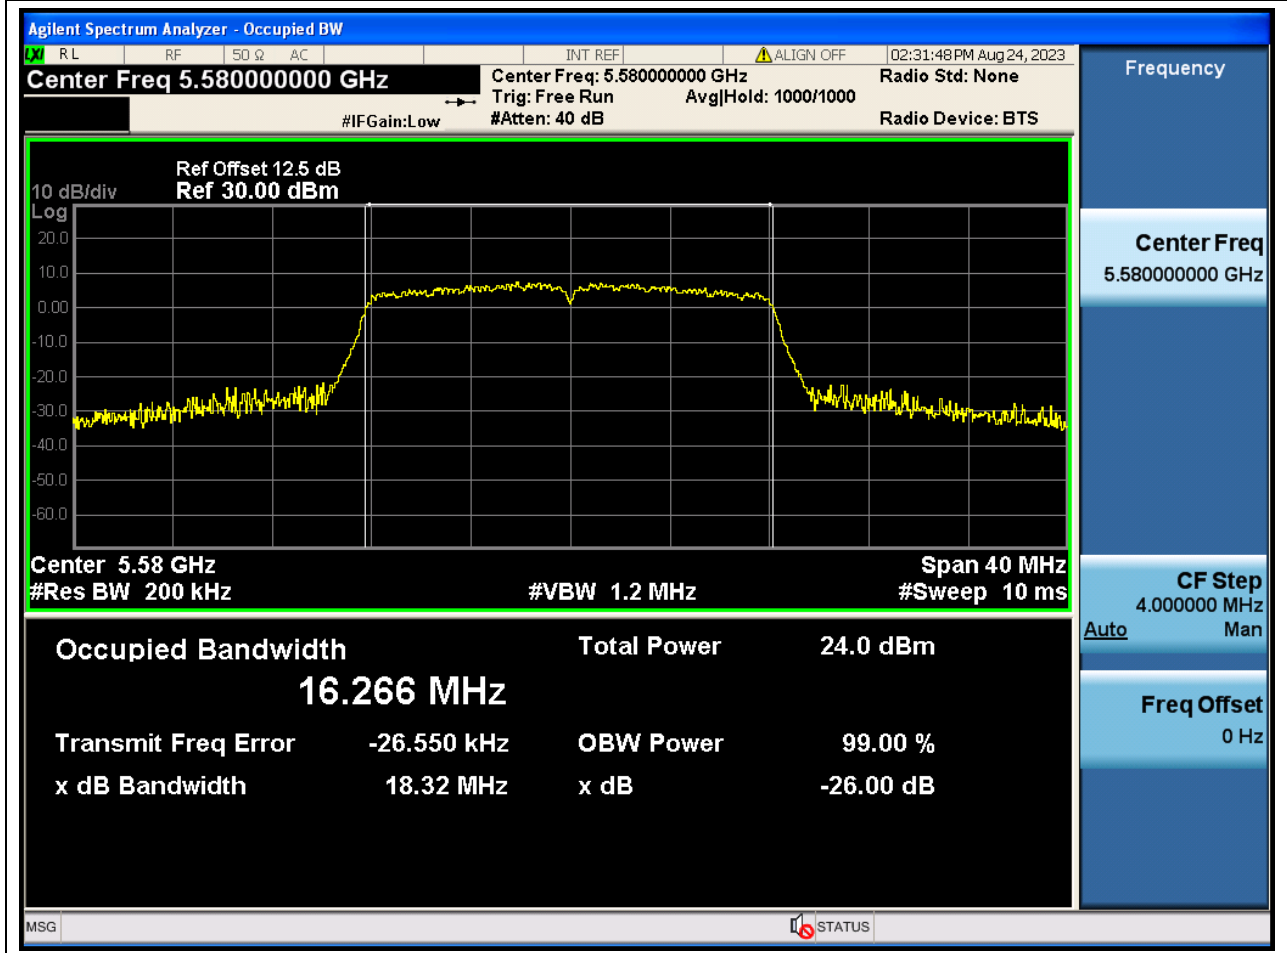

44. 802.11a_20M_U-NII-2C_M

44.1. A.2.2-99% Bandwidth(NTNV)

Center Frequency (MHz)	OBW Power (%)	RBW (MHz)	Detector	Limit (MHz)	OBW (MHz)	Verdict
5580	99	0.2	Peak	0	16.266439	N/A