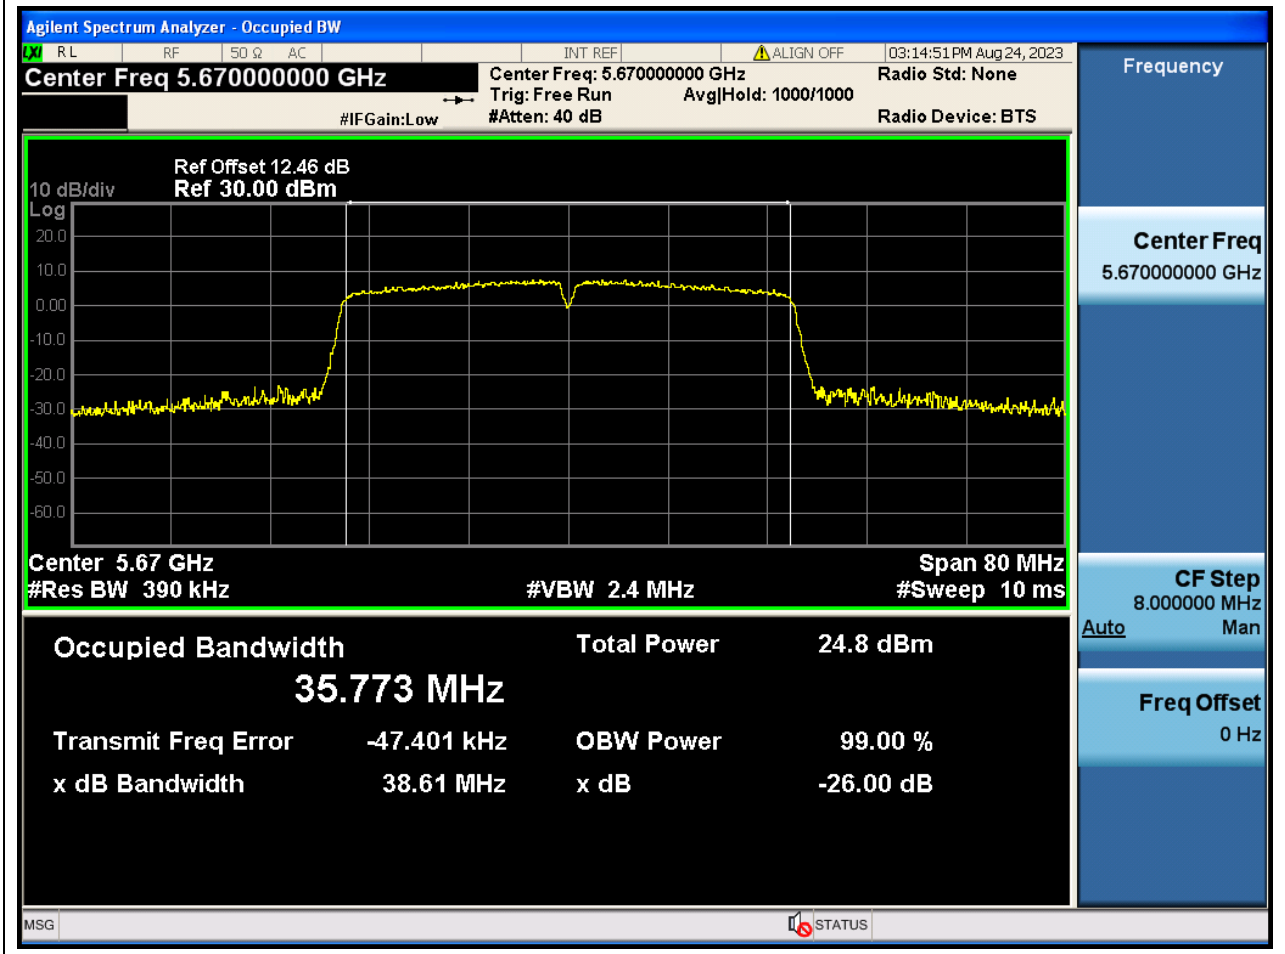

57. 802.11ac_40M_U-NII-2C_H

57.1. A.2.2-99% Bandwidth(NTNV)

Center Frequency (MHz)	OBW Power (%)	RBW (MHz)	Detector	Limit (MHz)	OBW (MHz)	Verdict
5670	99	0.39	Peak	0	35.773165	N/A