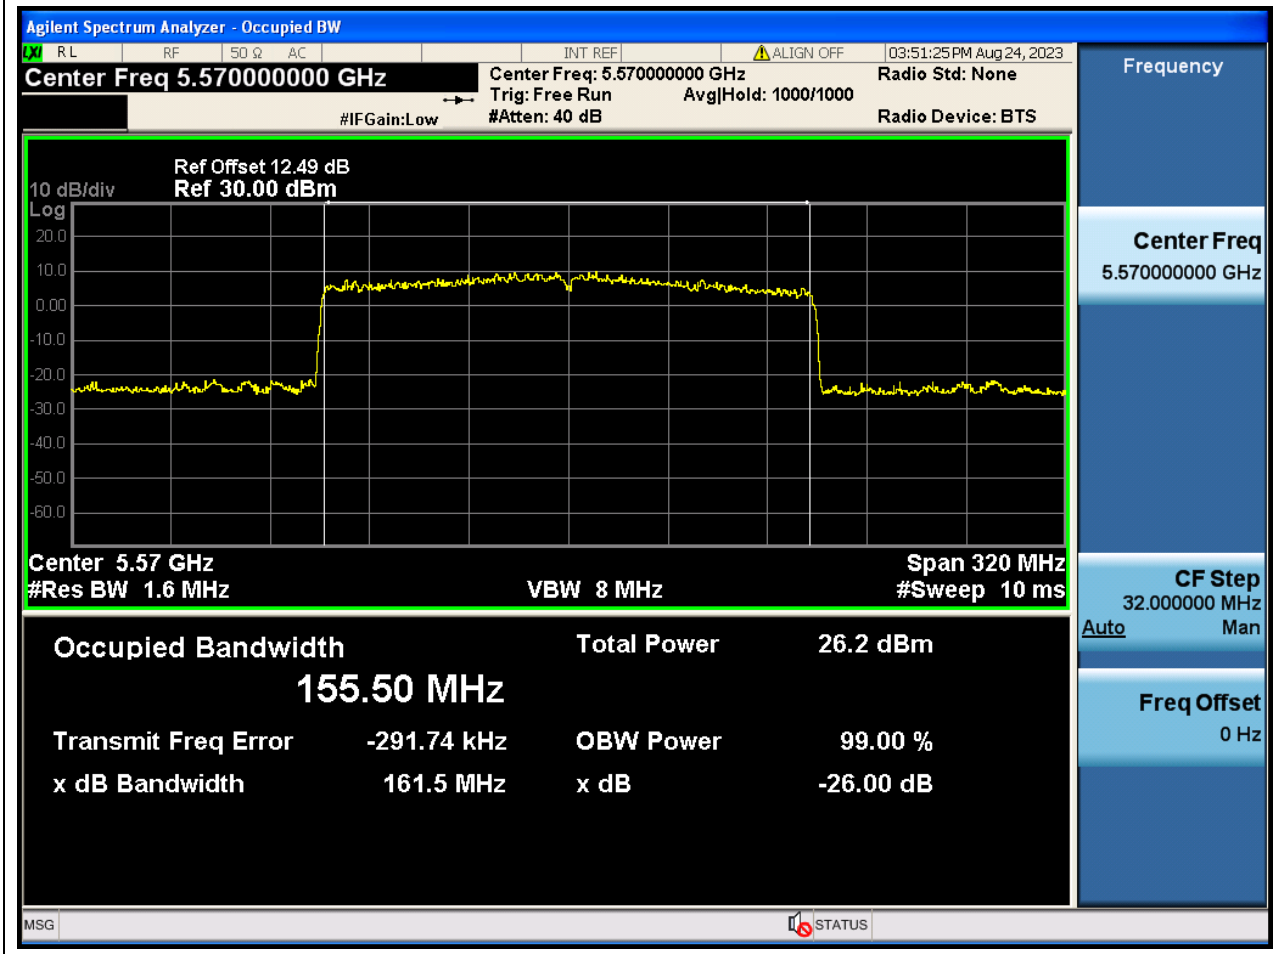

69. 802.11ax_160M_U-NII-2C_M

69.1. A.2.2-99% Bandwidth(NTNV)

Center Frequency (MHz)	OBW Power (%)	RBW (MHz)	Detector	Limit (MHz)	OBW (MHz)	Verdict
5570	99	1.6	Peak	0	155.501245	N/A