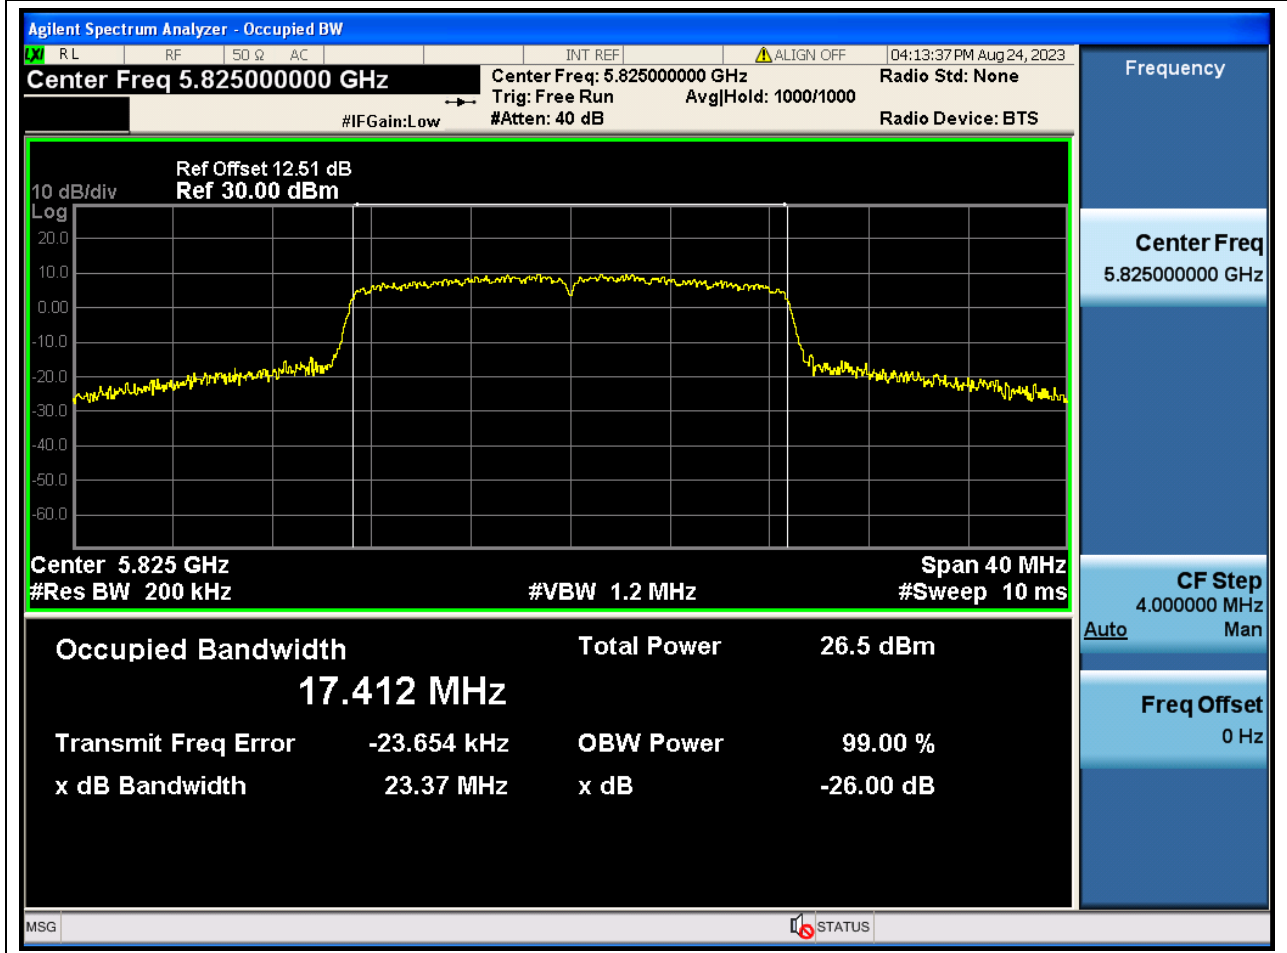

75. 802.11n_20M_U-NII-3_H

75.1. A.2.2-99% Bandwidth(NTNV)

Center Frequency (MHz)	OBW Power (%)	RBW (MHz)	Detector	Limit (MHz)	OBW (MHz)	Verdict
5825	99	0.2	Peak	0	17.411683	N/A