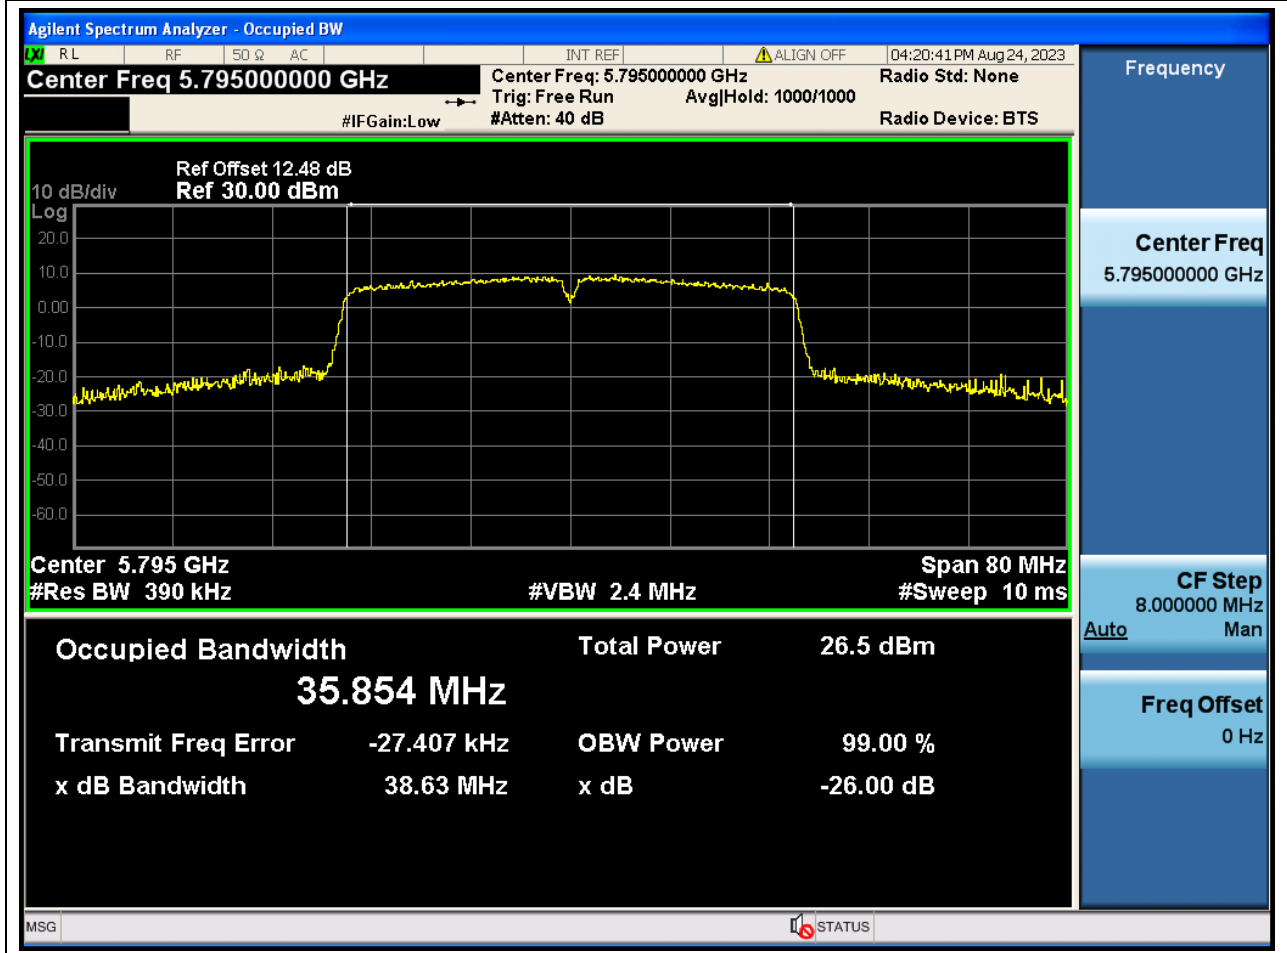

77. 802.11n_40M_U-NII-3_H

77.1. A.2.2-99% Bandwidth(NTNV)

Center Frequency (MHz)	OBW Power (%)	RBW (MHz)	Detector	Limit (MHz)	OBW (MHz)	Verdict
5795	99	0.39	Peak	0	35.854021	N/A