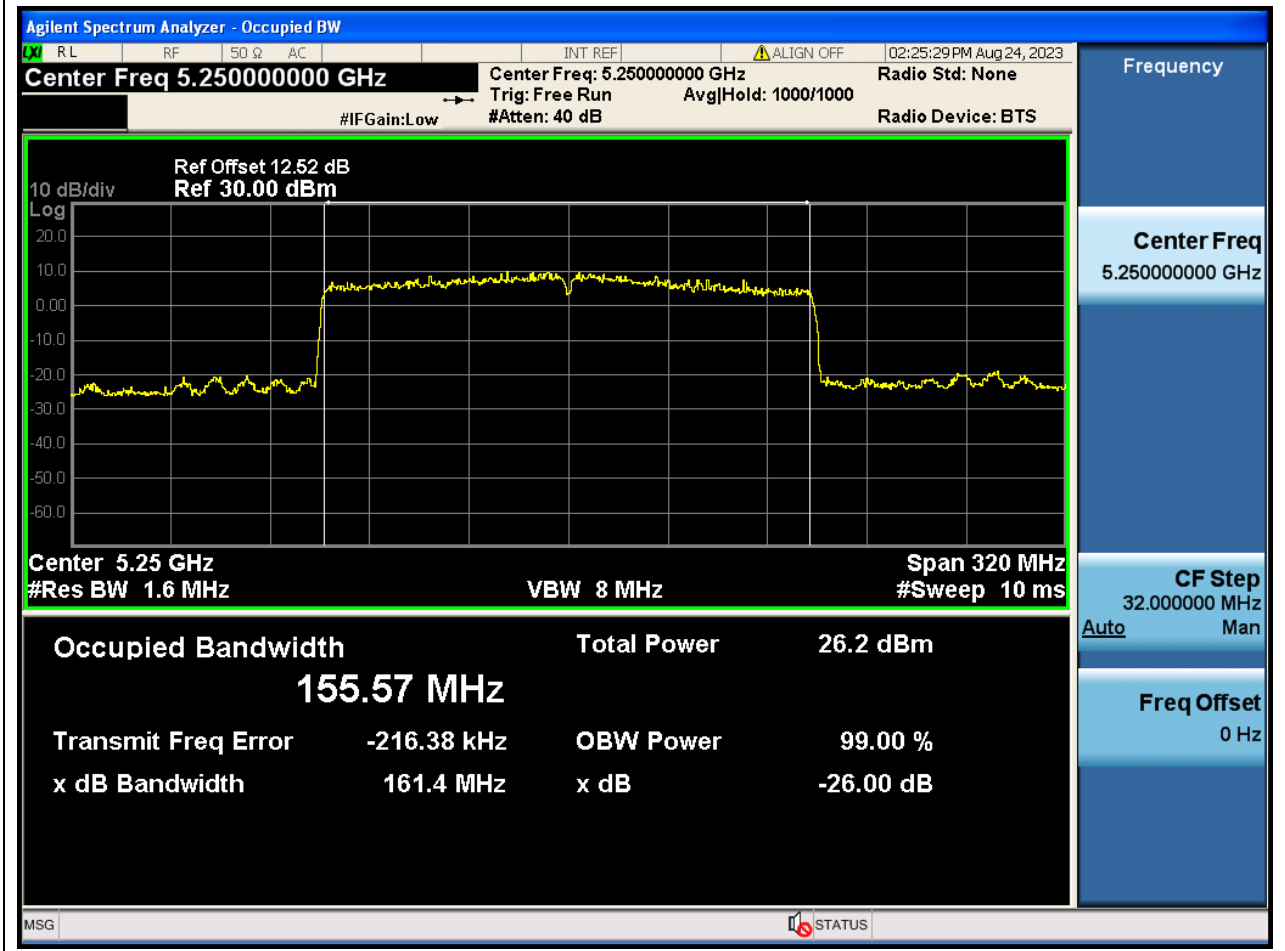

42. 802.11ax_160M_U-NII-2A_M

42.1. A.2.2-99% Bandwidth(NTNV)

Center Frequency (MHz)	OBW Power (%)	RBW (MHz)	Detector	Limit (MHz)	OBW (MHz)	Verdict
5250	99	1.6	Peak	0	155.57028	N/A