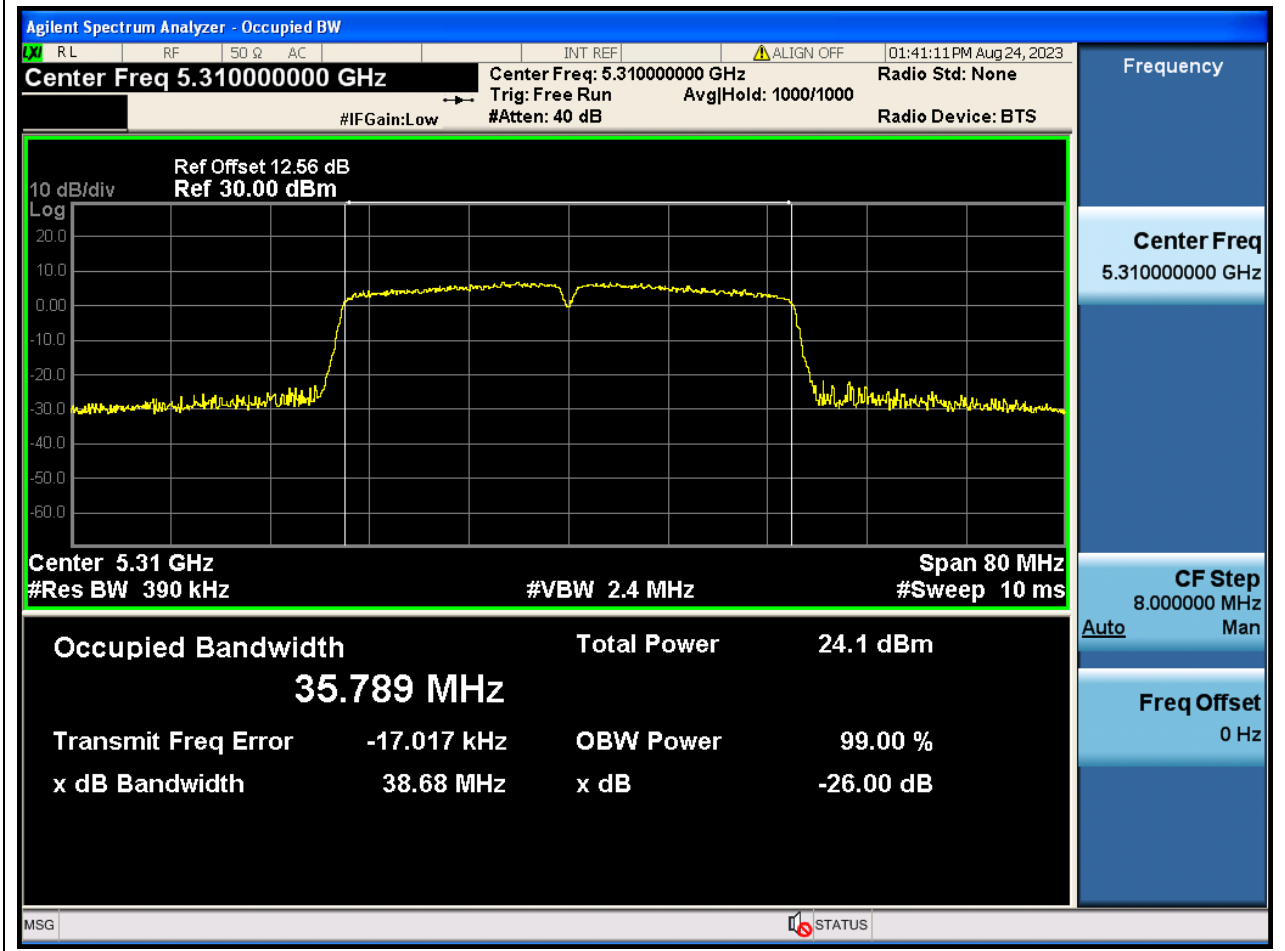

28. 802.11n_40M_U-NII-2A_H

28.1. A.2.2-99% Bandwidth(NTNV)

Center Frequency (MHz)	OBW Power (%)	RBW (MHz)	Detector	Limit (MHz)	OBW (MHz)	Verdict
5310	99	0.39	Peak	0	35.78924	N/A