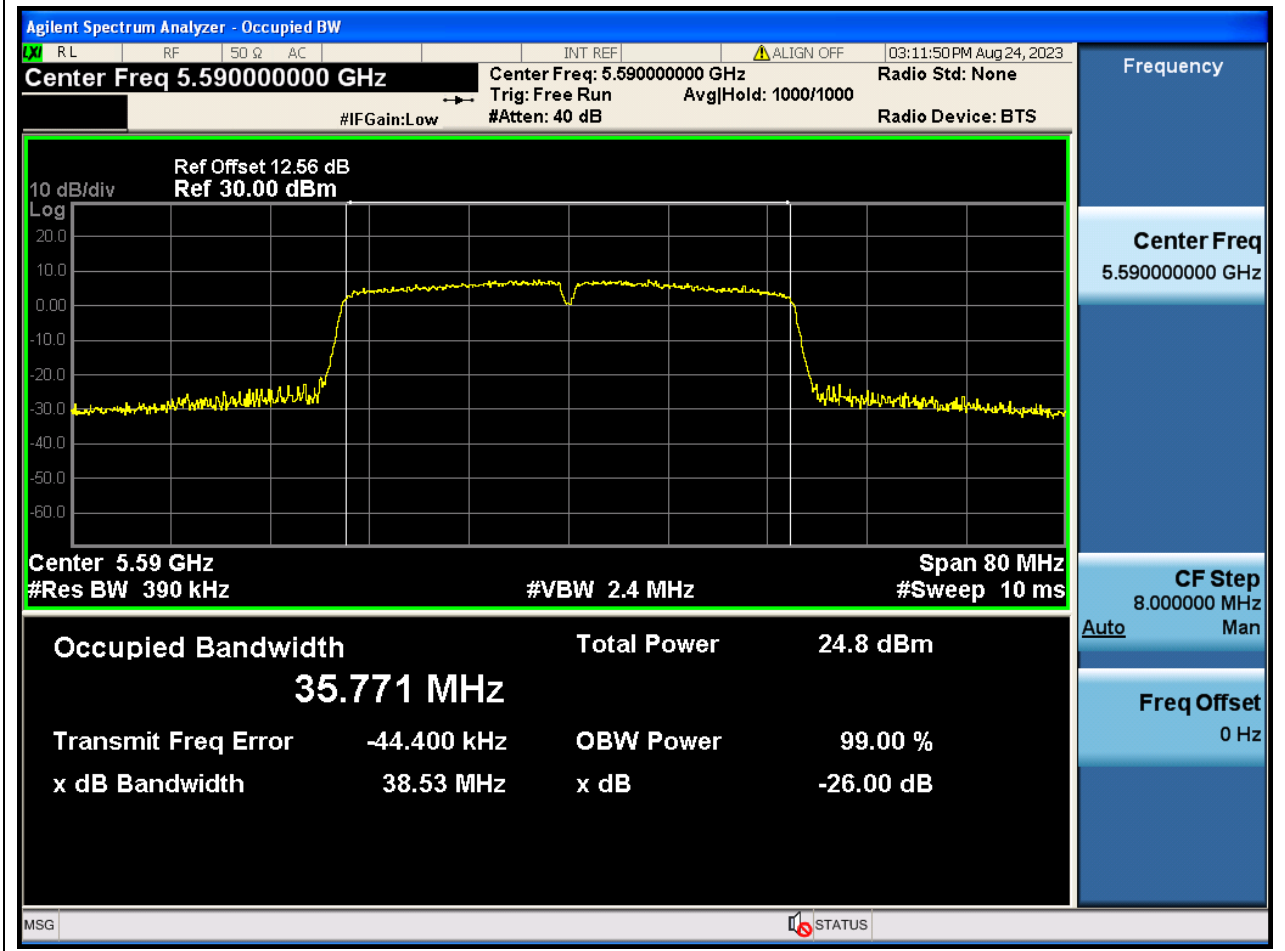

56. 802.11ac_40M_U-NII-2C_M

56.1. A.2.2-99% Bandwidth(NTNV)

Center Frequency (MHz)	OBW Power (%)	RBW (MHz)	Detector	Limit (MHz)	OBW (MHz)	Verdict
5590	99	0.39	Peak	0	35.771413	N/A