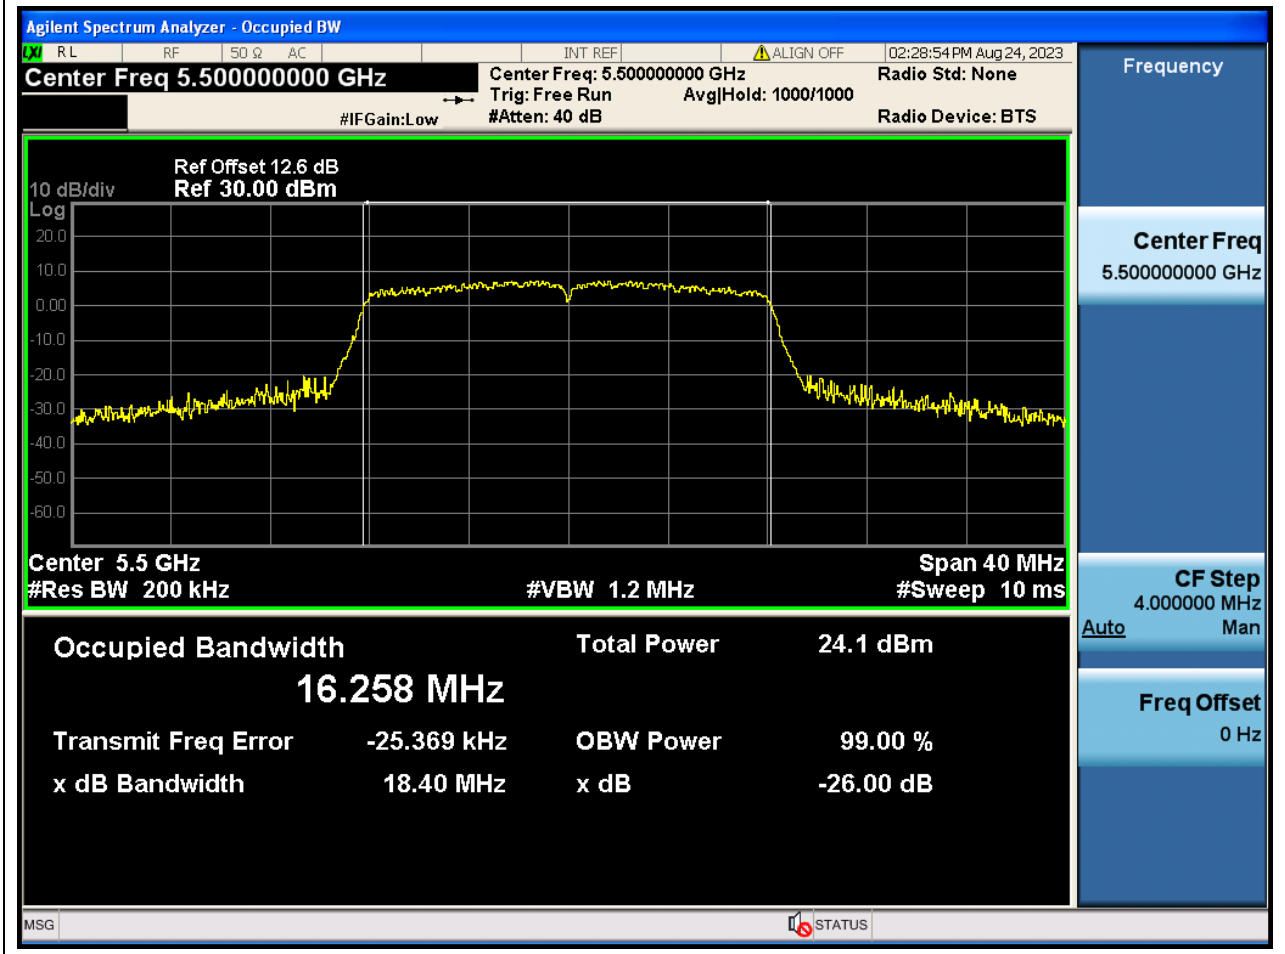

43. 802.11a_20M_U-NII-2C_L

43.1. A.2.2-99% Bandwidth(NTNV)

Center Frequency (MHz)	OBW Power (%)	RBW (MHz)	Detector	Limit (MHz)	OBW (MHz)	Verdict
5500	99	0.2	Peak	0	16.258265	N/A