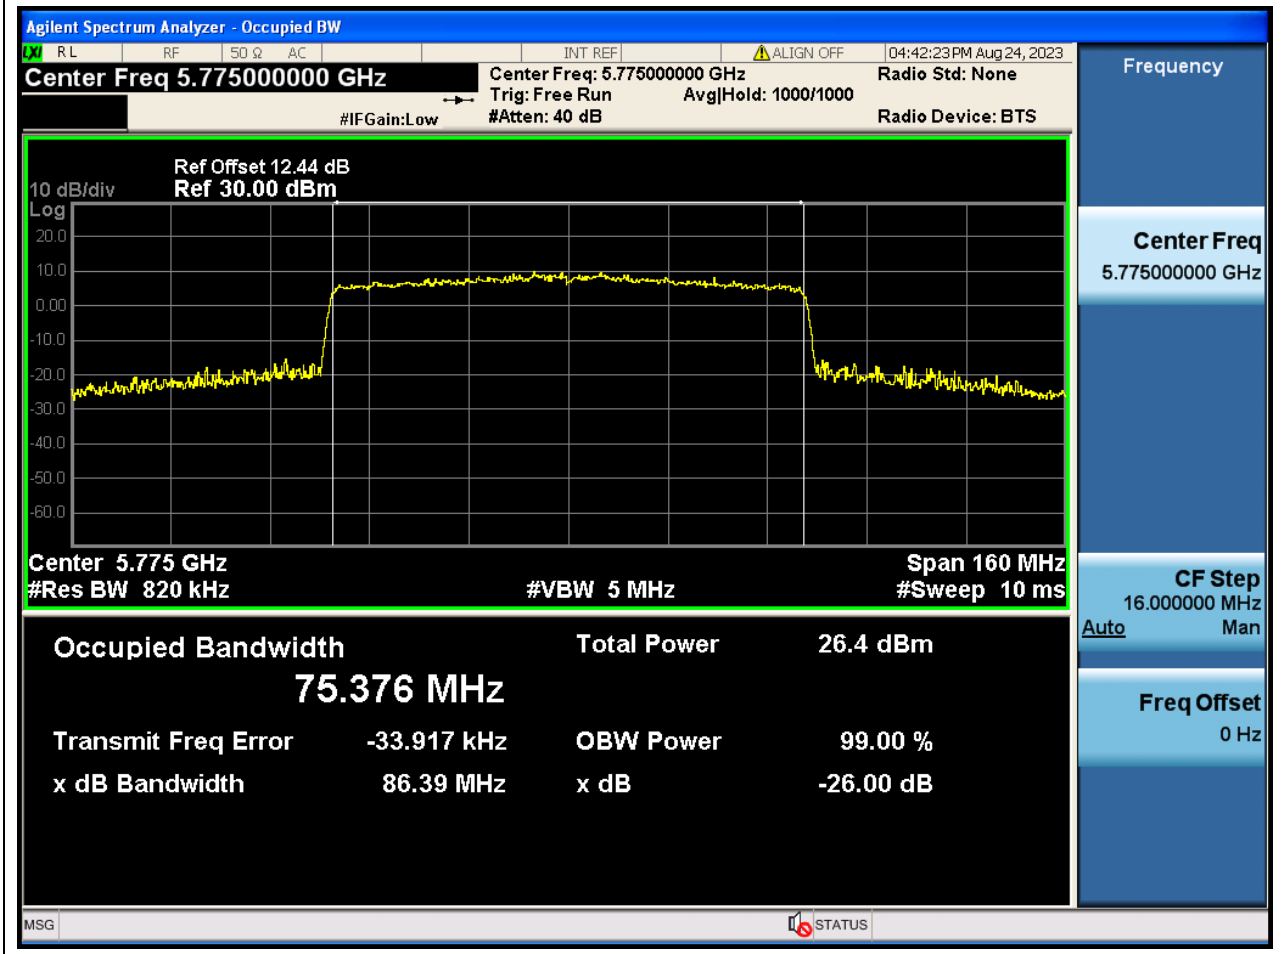

83. 802.11ac_80M_U-NII-3_M

83.1. A.2.2-99% Bandwidth(NTNV)

Center Frequency (MHz)	OBW Power (%)	RBW (MHz)	Detector	Limit (MHz)	OBW (MHz)	Verdict
5775	99	0.82	Peak	0	75.375964	N/A