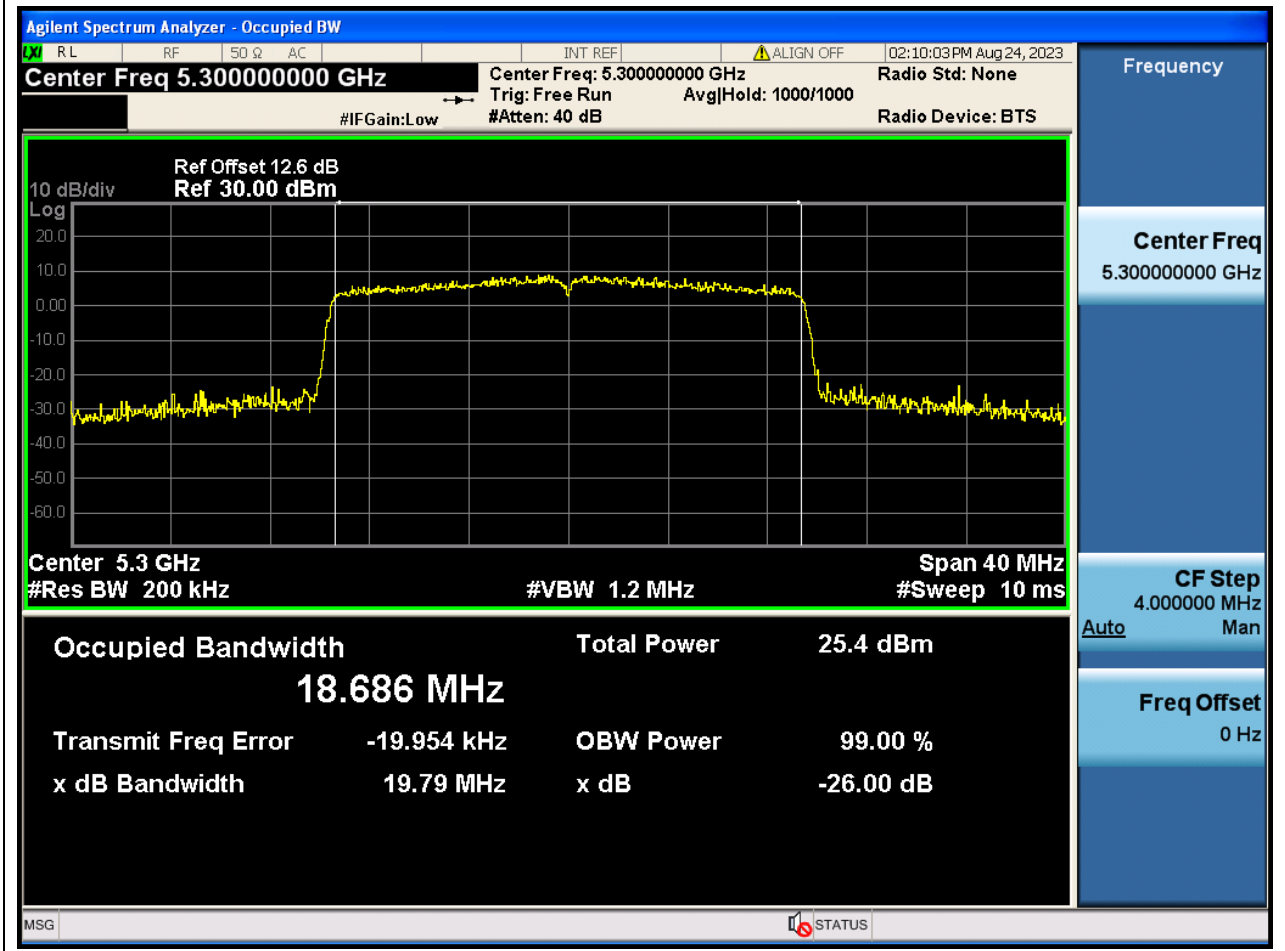

37. 802.11ax_20M_U-NII-2A_M

37.1. A.2.2-99% Bandwidth(NTNV)

Center Frequency (MHz)	OBW Power (%)	RBW (MHz)	Detector	Limit (MHz)	OBW (MHz)	Verdict
5300	99	0.2	Peak	0	18.685881	N/A