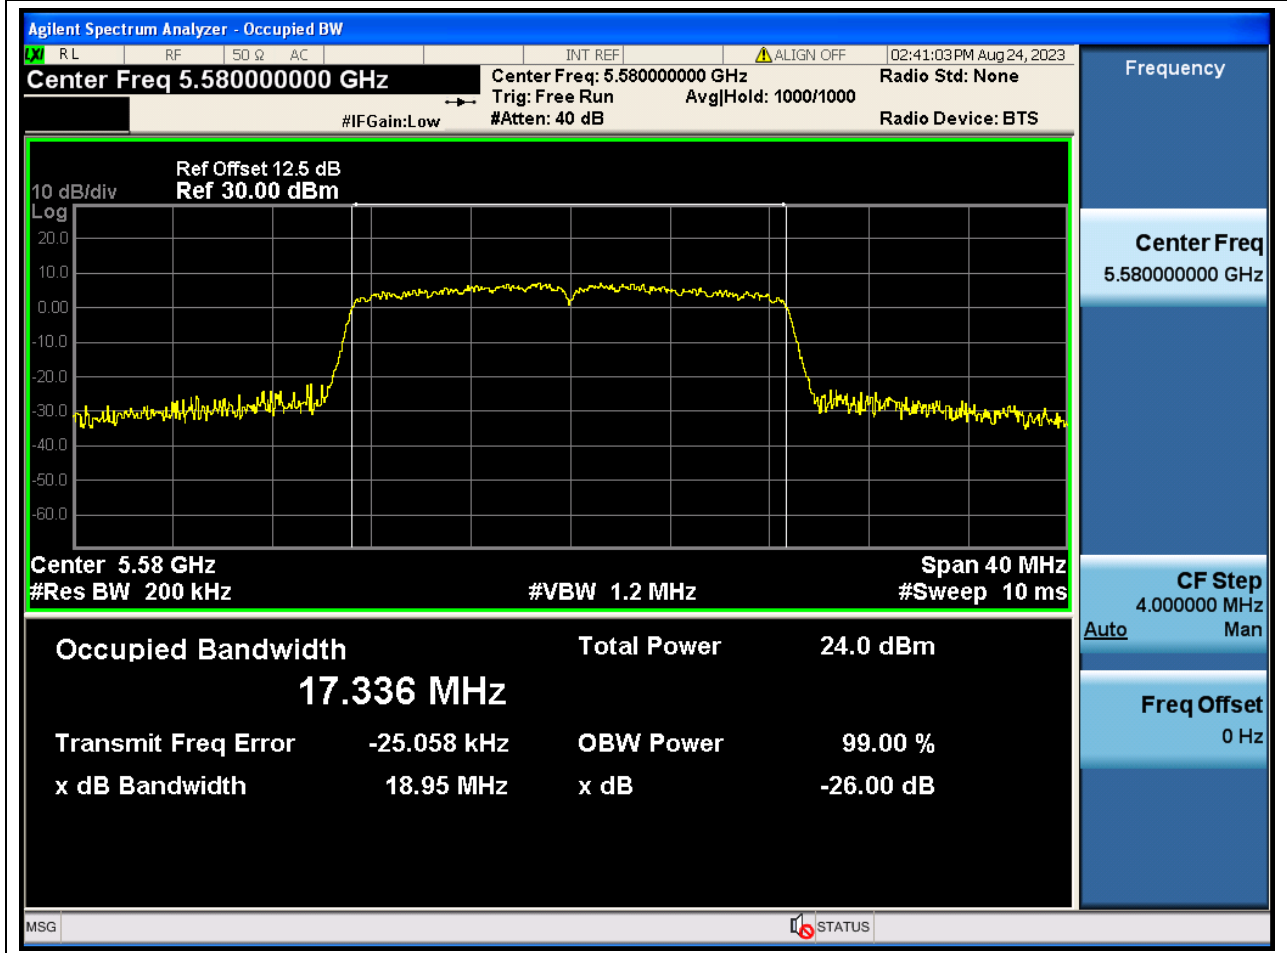

47. 802.11n_20M_U-NII-2C_M

47.1. A.2.2-99% Bandwidth(NTNV)

Center Frequency (MHz)	OBW Power (%)	RBW (MHz)	Detector	Limit (MHz)	OBW (MHz)	Verdict
5580	99	0.2	Peak	0	17.336137	N/A