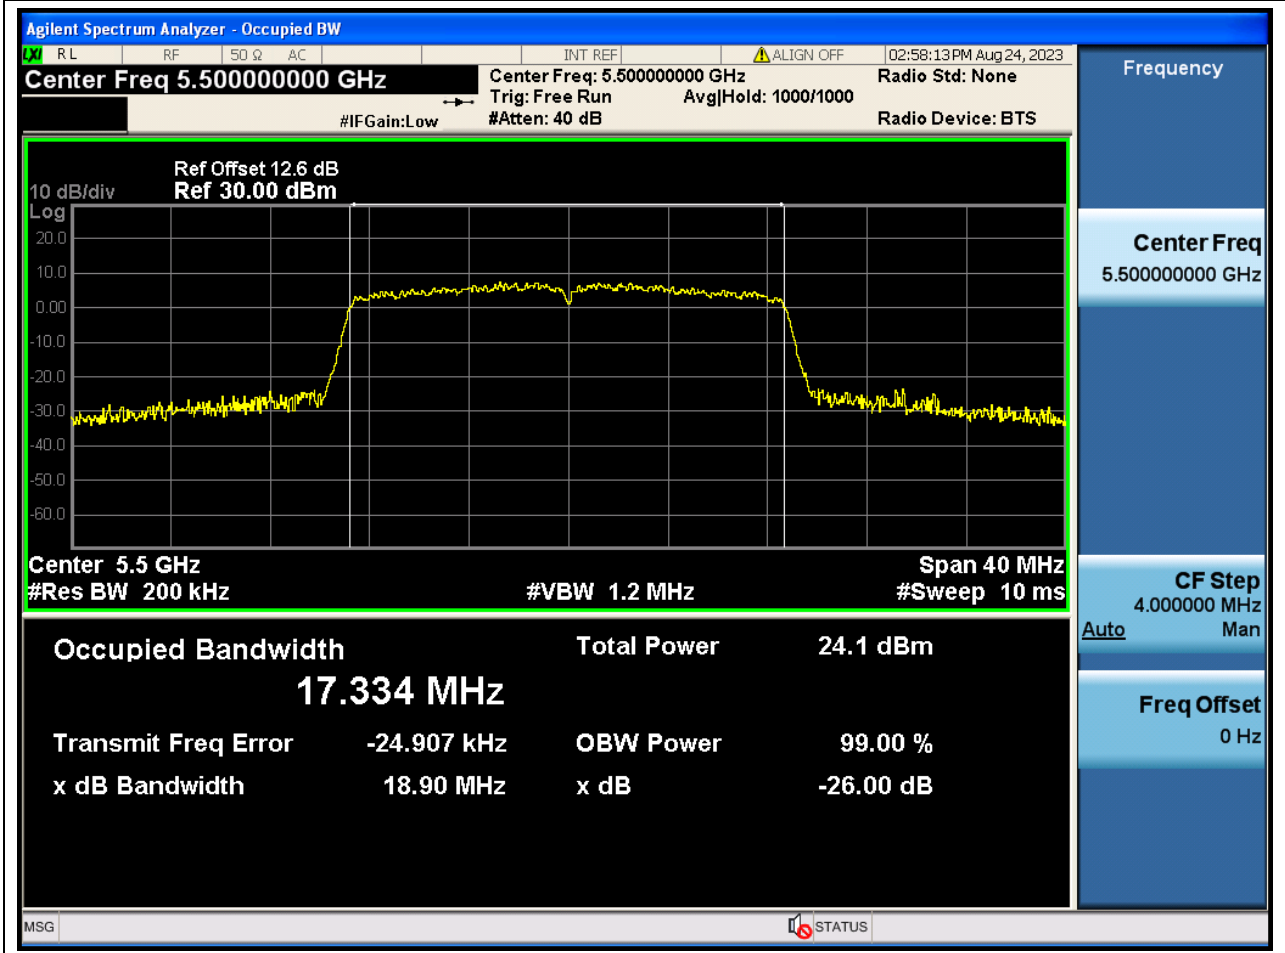

52. 802.11ac_20M_U-NII-2C_L

52.1. A.2.2-99% Bandwidth(NTNV)

Center Frequency (MHz)	OBW Power (%)	RBW (MHz)	Detector	Limit (MHz)	OBW (MHz)	Verdict
5500	99	0.2	Peak	0	17.334459	N/A