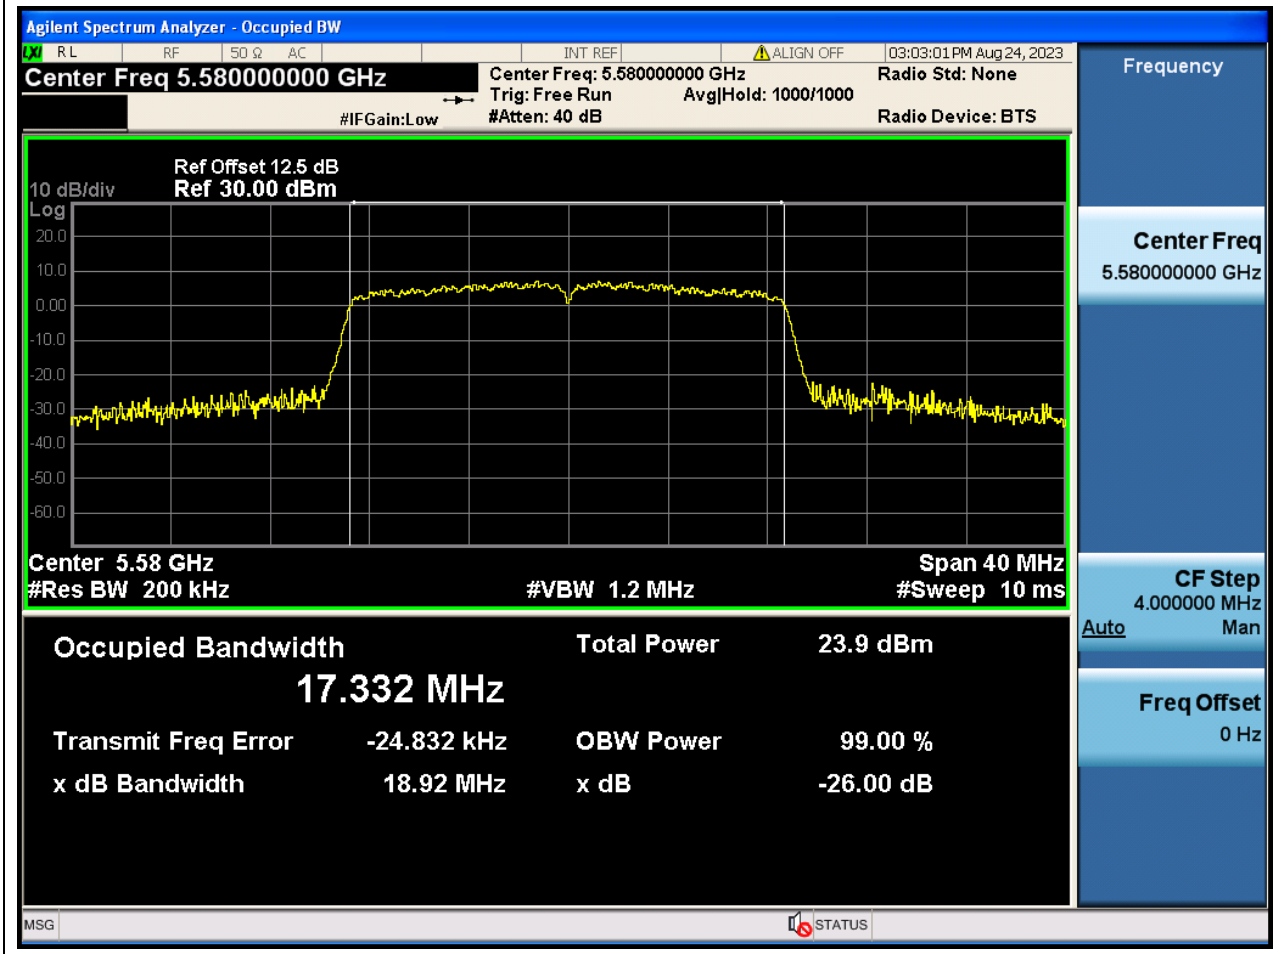

53. 802.11ac_20M_U-NII-2C_M

53.1. A.2.2-99% Bandwidth(NTNV)

Center Frequency (MHz)	OBW Power (%)	RBW (MHz)	Detector	Limit (MHz)	OBW (MHz)	Verdict
5580	99	0.2	Peak	0	17.331501	N/A