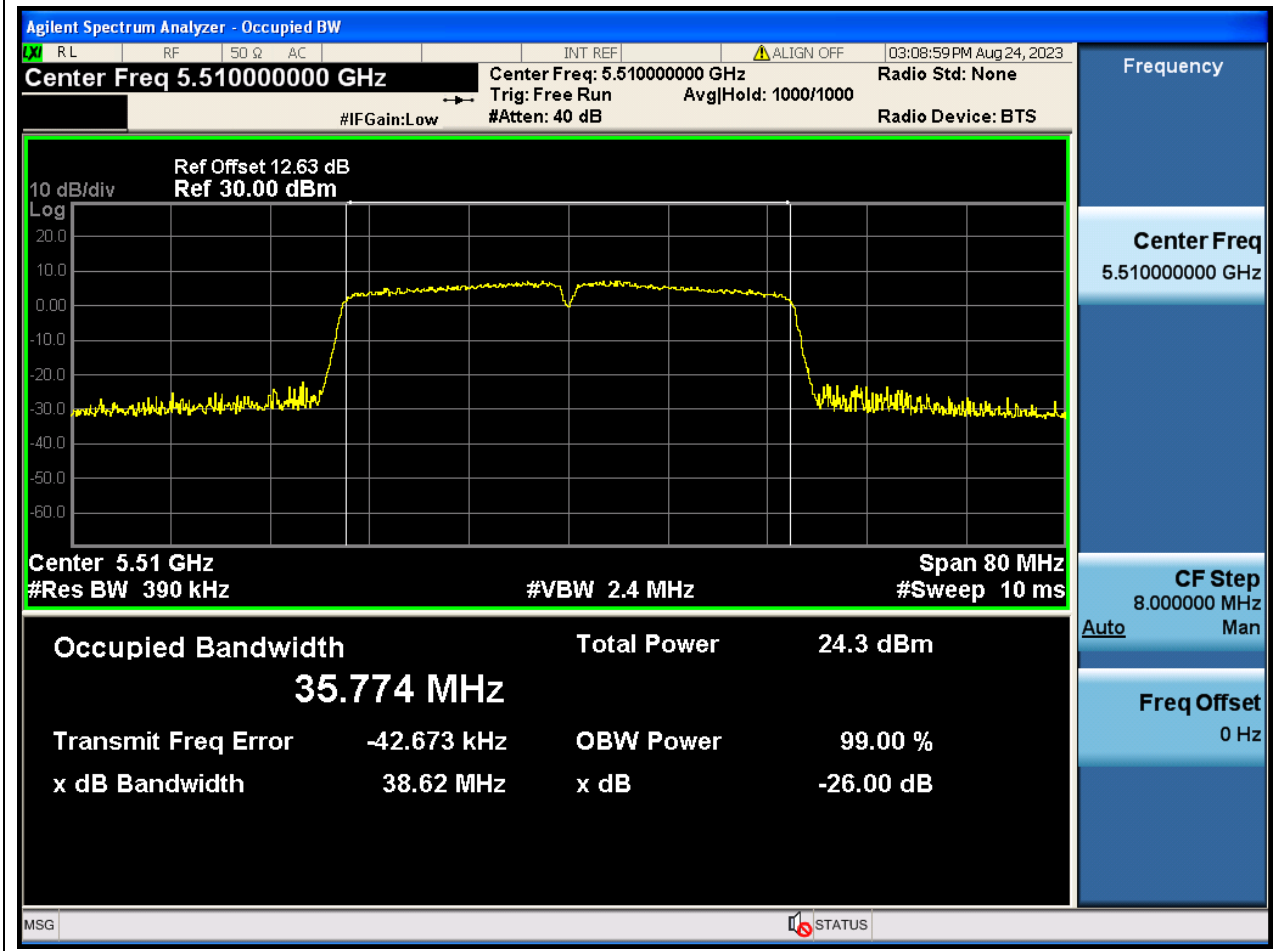

55. 802.11ac_40M_U-NII-2C_L

55.1. A.2.2-99% Bandwidth(NTNV)

Center Frequency (MHz)	OBW Power (%)	RBW (MHz)	Detector	Limit (MHz)	OBW (MHz)	Verdict
5510	99	0.39	Peak	0	35.773721	N/A