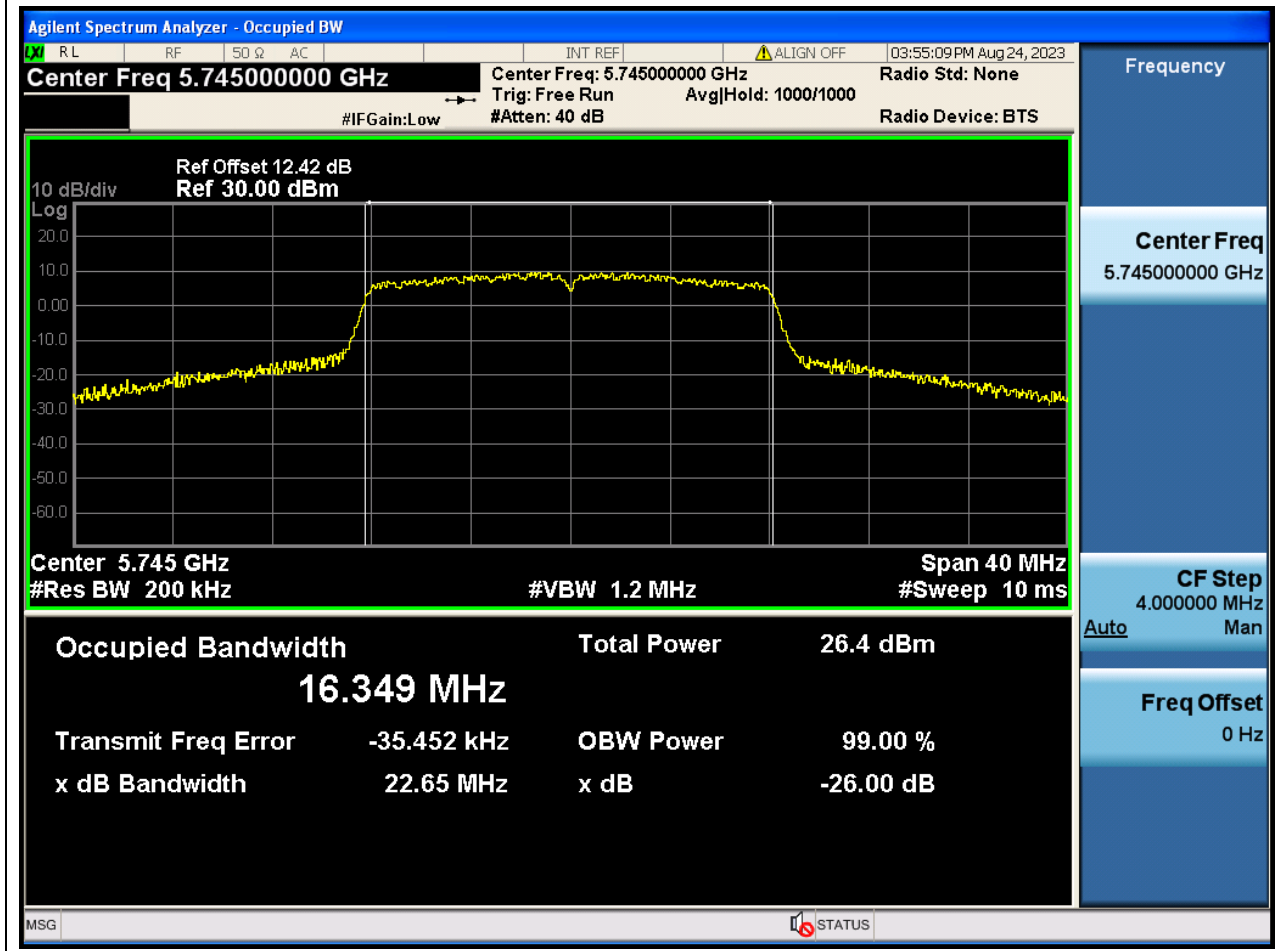

70. 802.11a_20M_U-NII-3_L

70.1. A.2.2-99% Bandwidth(NTNV)

Center Frequency (MHz)	OBW Power (%)	RBW (MHz)	Detector	Limit (MHz)	OBW (MHz)	Verdict
5745	99	0.2	Peak	0	16.348518	N/A