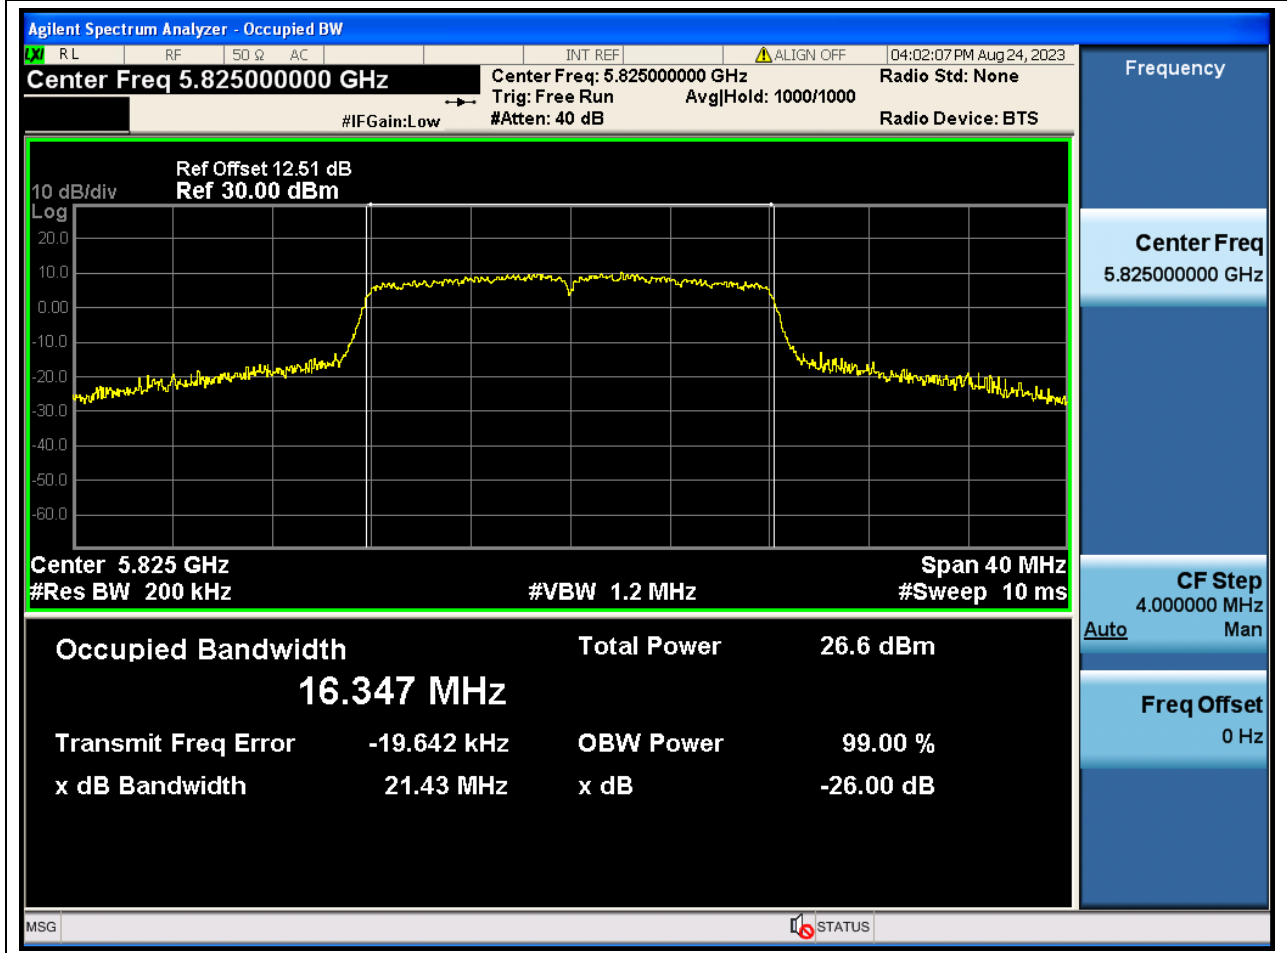

72. 802.11a_20M_U-NII-3_H

72.1. A.2.2-99% Bandwidth(NTNV)

Center Frequency (MHz)	OBW Power (%)	RBW (MHz)	Detector	Limit (MHz)	OBW (MHz)	Verdict
5825	99	0.2	Peak	0	16.347039	N/A