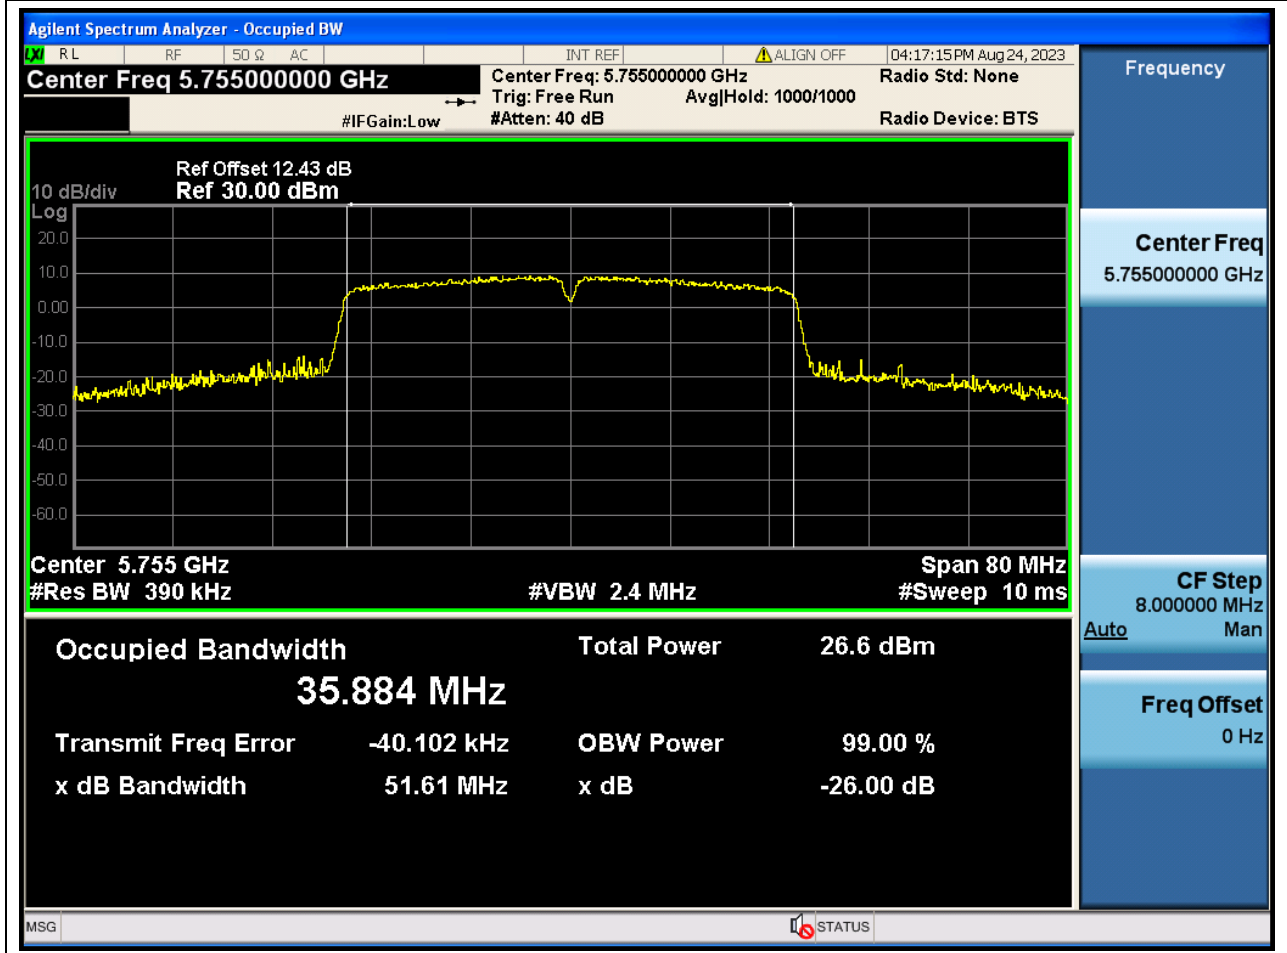

76. 802.11n_40M_U-NII-3_L

76.1. A.2.2-99% Bandwidth(NTNV)

Center Frequency (MHz)	OBW Power (%)	RBW (MHz)	Detector	Limit (MHz)	OBW (MHz)	Verdict
5755	99	0.39	Peak	0	35.884031	N/A