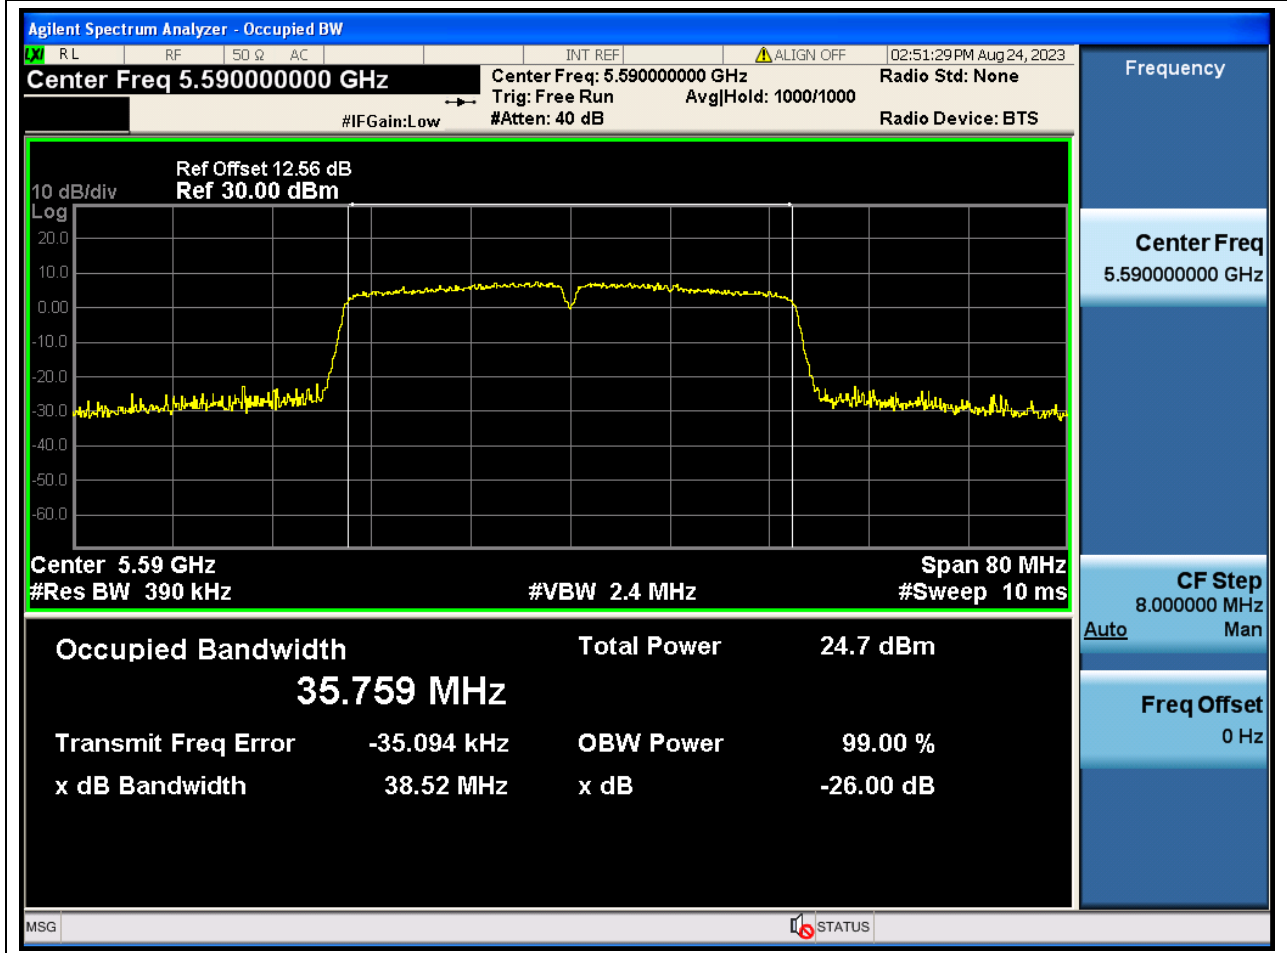

50. 802.11n_40M_U-NII-2C_M

50.1. A.2.2-99% Bandwidth(NTNV)

Center Frequency (MHz)	OBW Power (%)	RBW (MHz)	Detector	Limit (MHz)	OBW (MHz)	Verdict
5590	99	0.39	Peak	0	35.75915	N/A