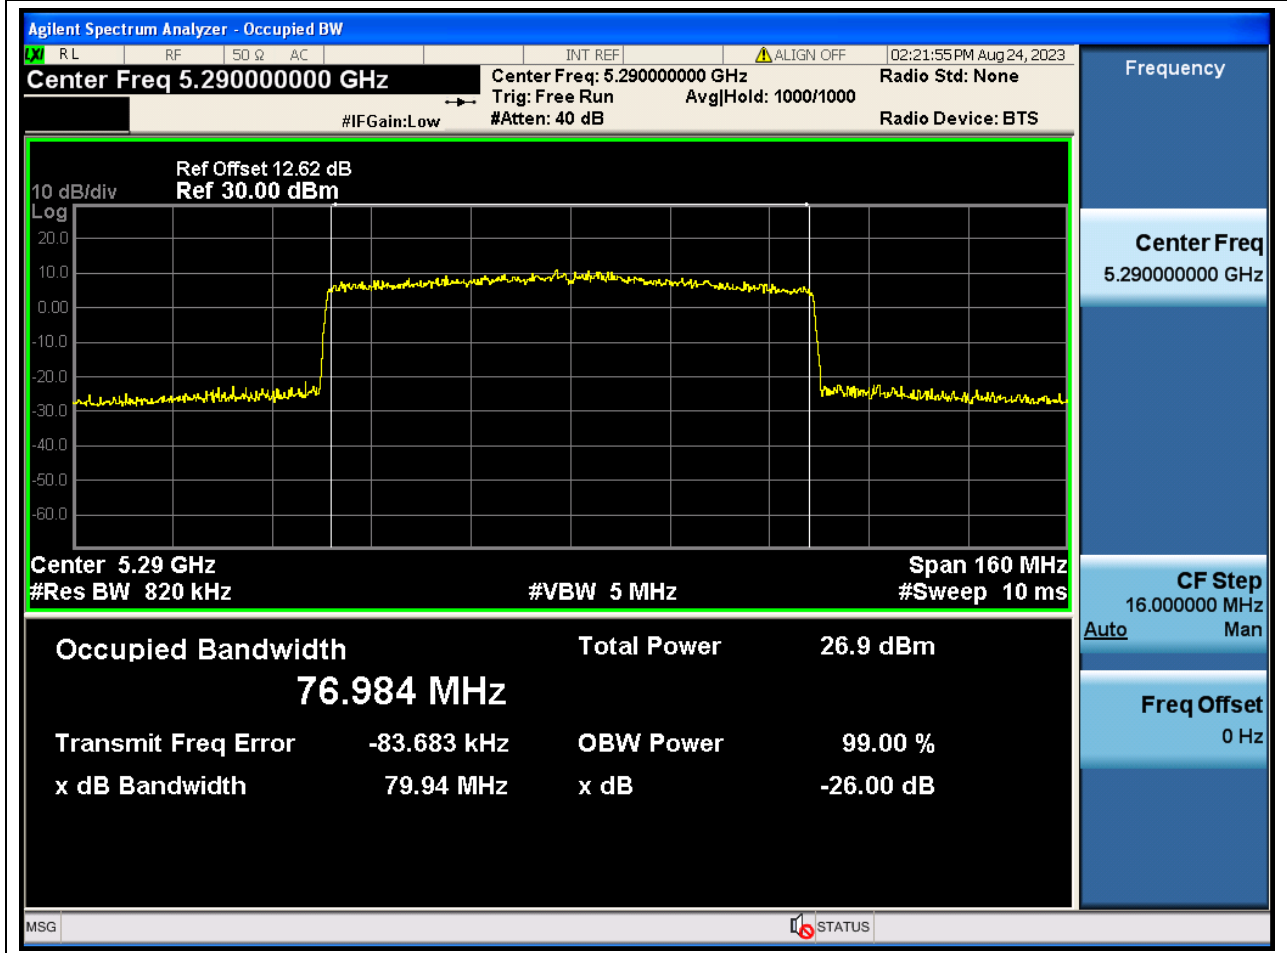

41. 802.11ax_80M_U-NII-2A_M

41.1. A.2.2-99% Bandwidth(NTNV)

Center Frequency (MHz)	OBW Power (%)	RBW (MHz)	Detector	Limit (MHz)	OBW (MHz)	Verdict
5290	99	0.82	Peak	0	76.984432	N/A