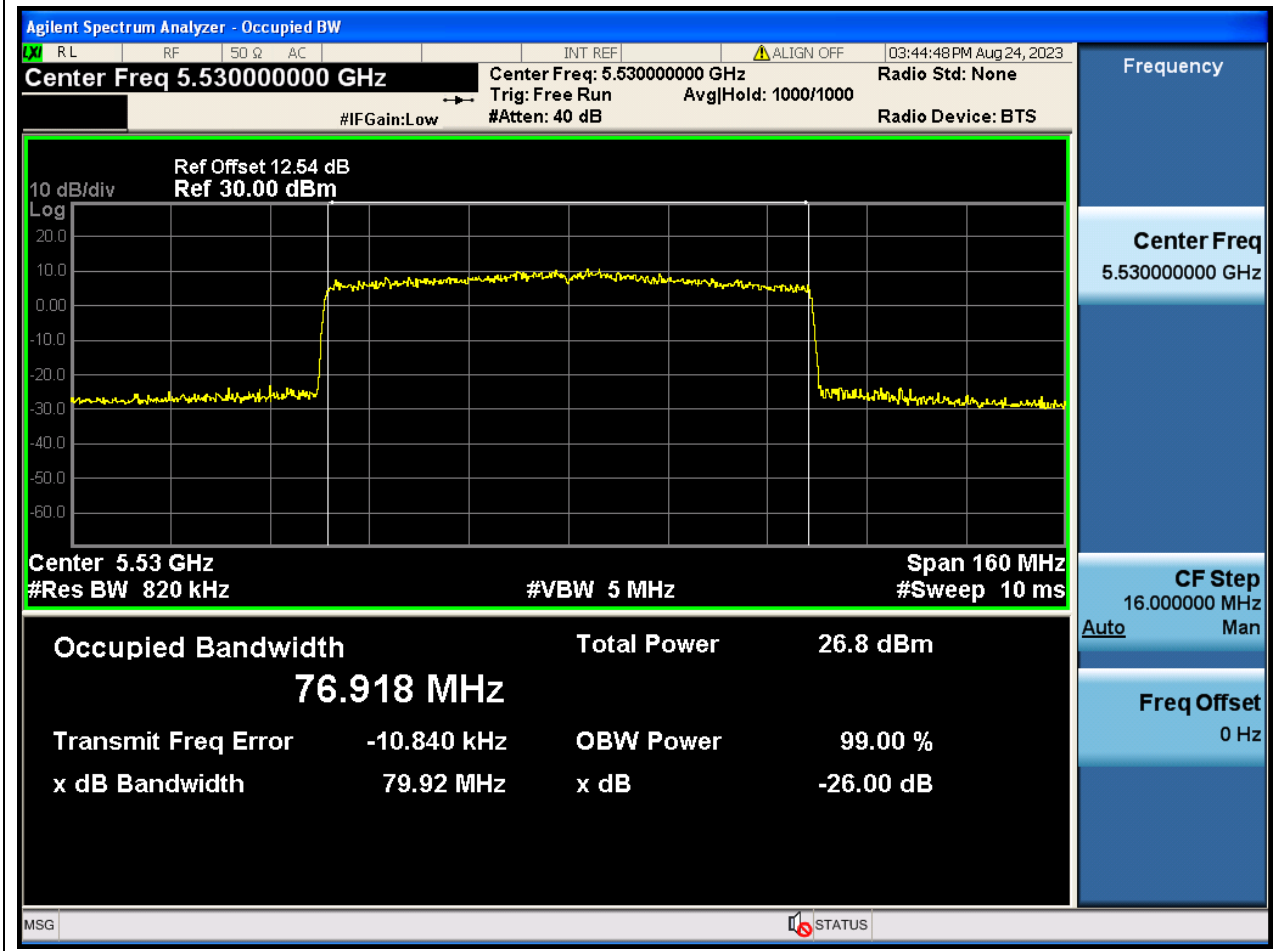

67. 802.11ax_80M_U-NII-2C_L

67.1. A.2.2-99% Bandwidth(NTNV)

Center Frequency (MHz)	OBW Power (%)	RBW (MHz)	Detector	Limit (MHz)	OBW (MHz)	Verdict
5530	99	0.82	Peak	0	76.917947	N/A