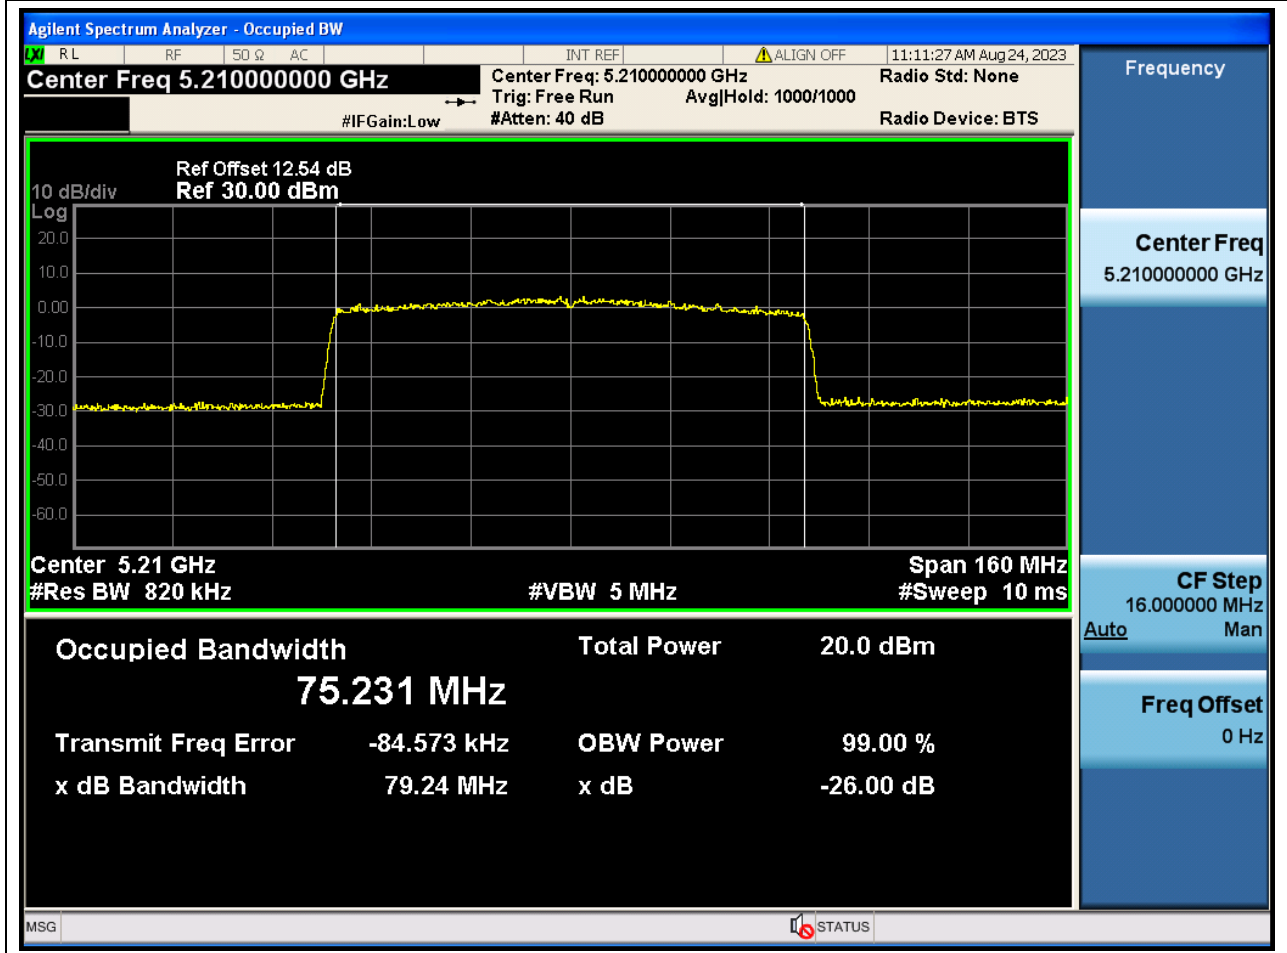

14. 802.11ac_80M_U-NII-1_M

14.1. A.2.2-99% Bandwidth(NTNV)

Center Frequency (MHz)	OBW Power (%)	RBW (MHz)	Detector	Limit (MHz)	OBW (MHz)	Verdict
5210	99	0.82	Peak	0	75.23073	N/A