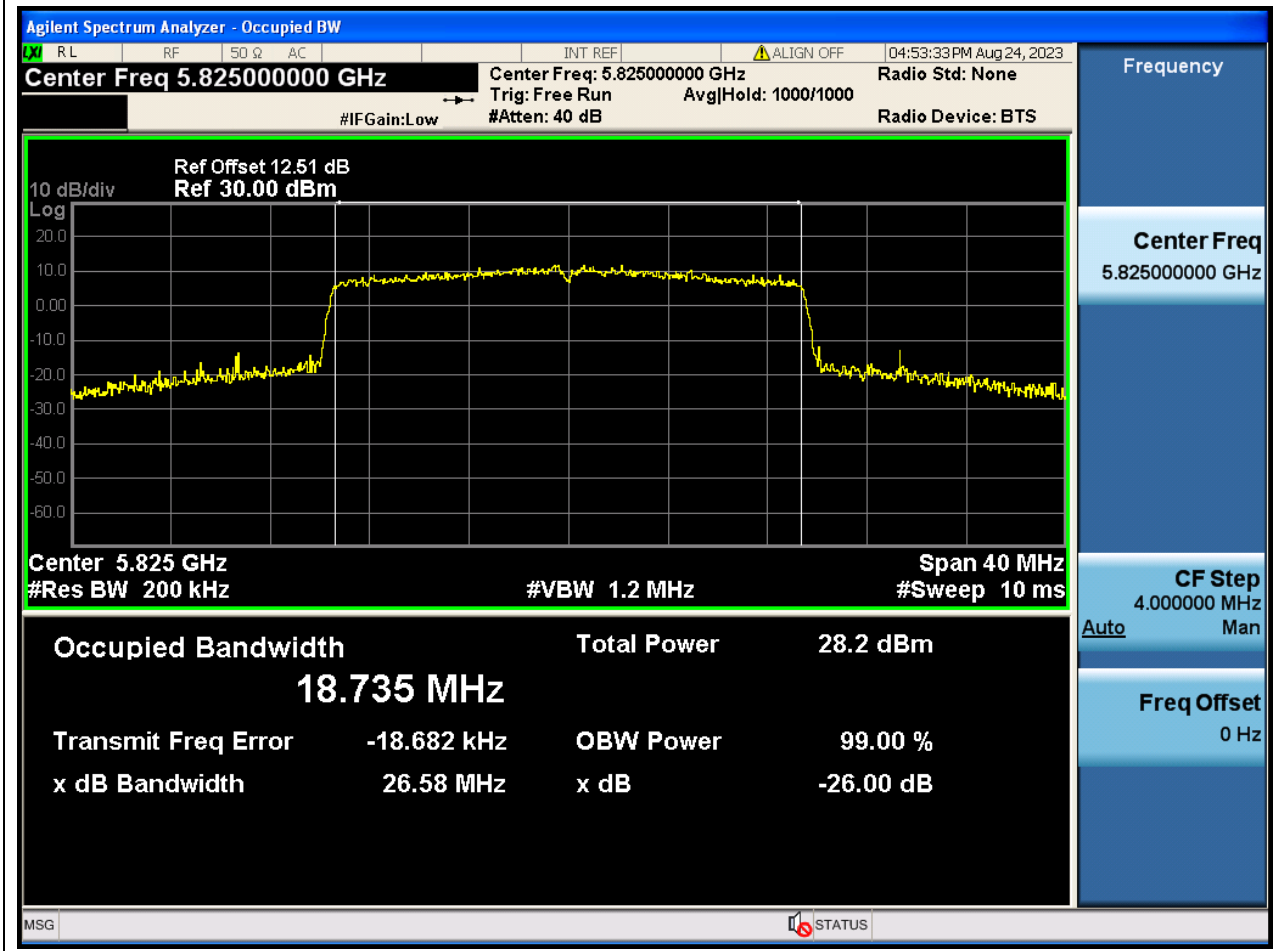

86. 802.11ax_20M_U-NII-3_H

86.1. A.2.2-99% Bandwidth(NTNV)

Center Frequency (MHz)	OBW Power (%)	RBW (MHz)	Detector	Limit (MHz)	OBW (MHz)	Verdict
5825	99	0.2	Peak	0	18.735367	N/A