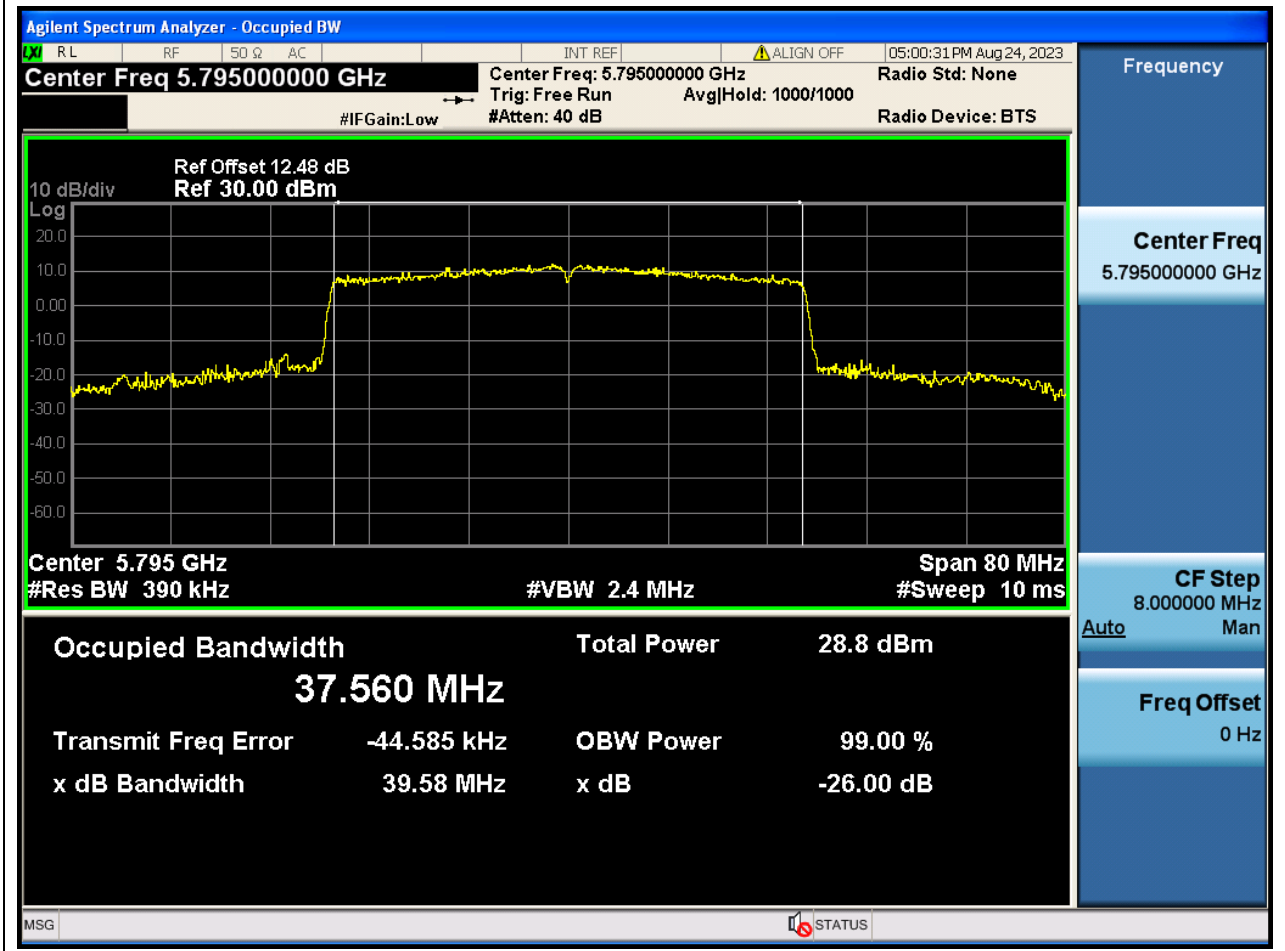

88. 802.11ax_40M_U-NII-3_H

88.1. A.2.2-99% Bandwidth(NTNV)

Center Frequency (MHz)	OBW Power (%)	RBW (MHz)	Detector	Limit (MHz)	OBW (MHz)	Verdict
5795	99	0.39	Peak	0	37.560459	N/A