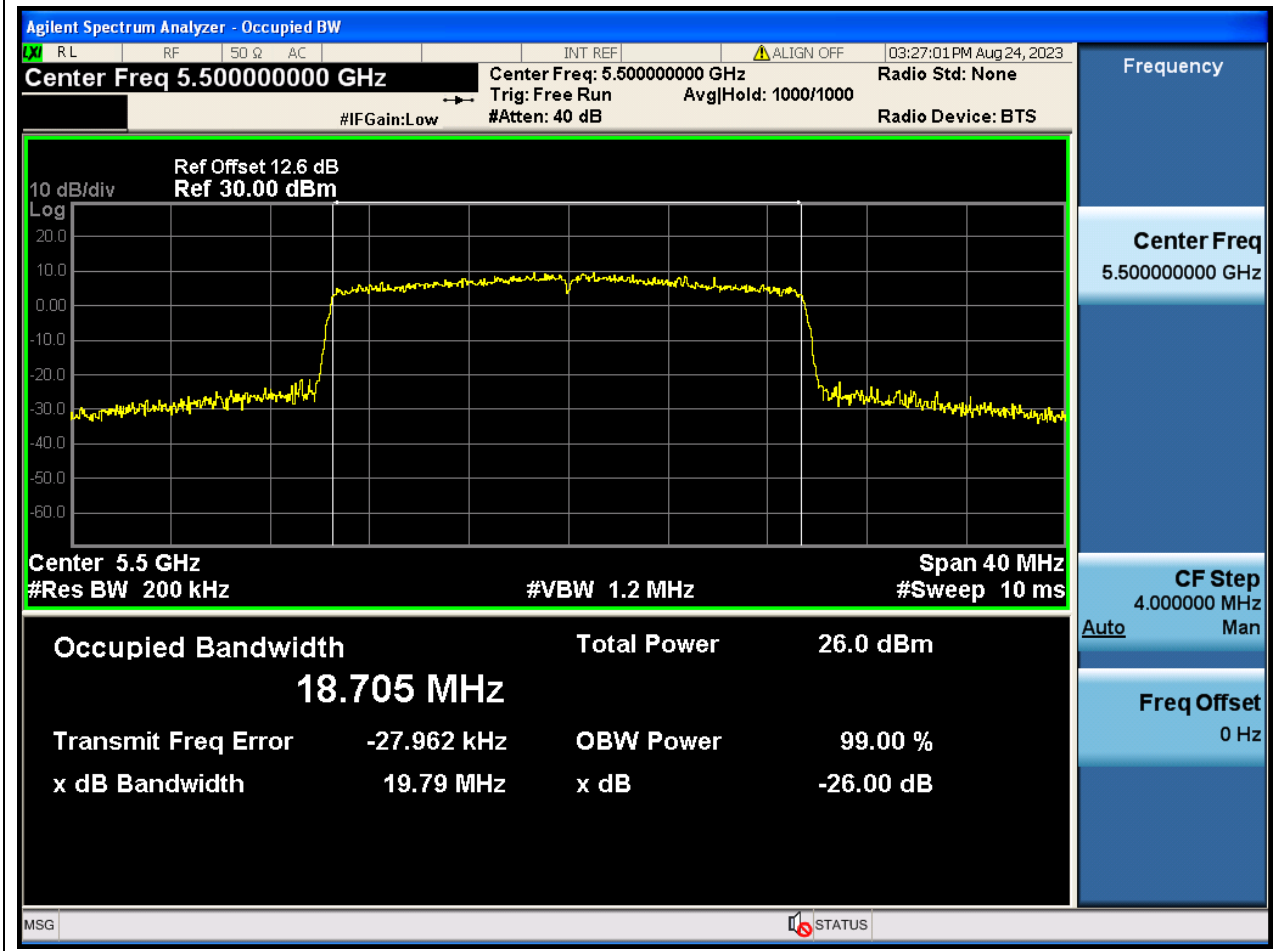

61. 802.11ax_20M_U-NII-2C_L

61.1. A.2.2-99% Bandwidth(NTNV)

Center Frequency (MHz)	OBW Power (%)	RBW (MHz)	Detector	Limit (MHz)	OBW (MHz)	Verdict
5500	99	0.2	Peak	0	18.704782	N/A