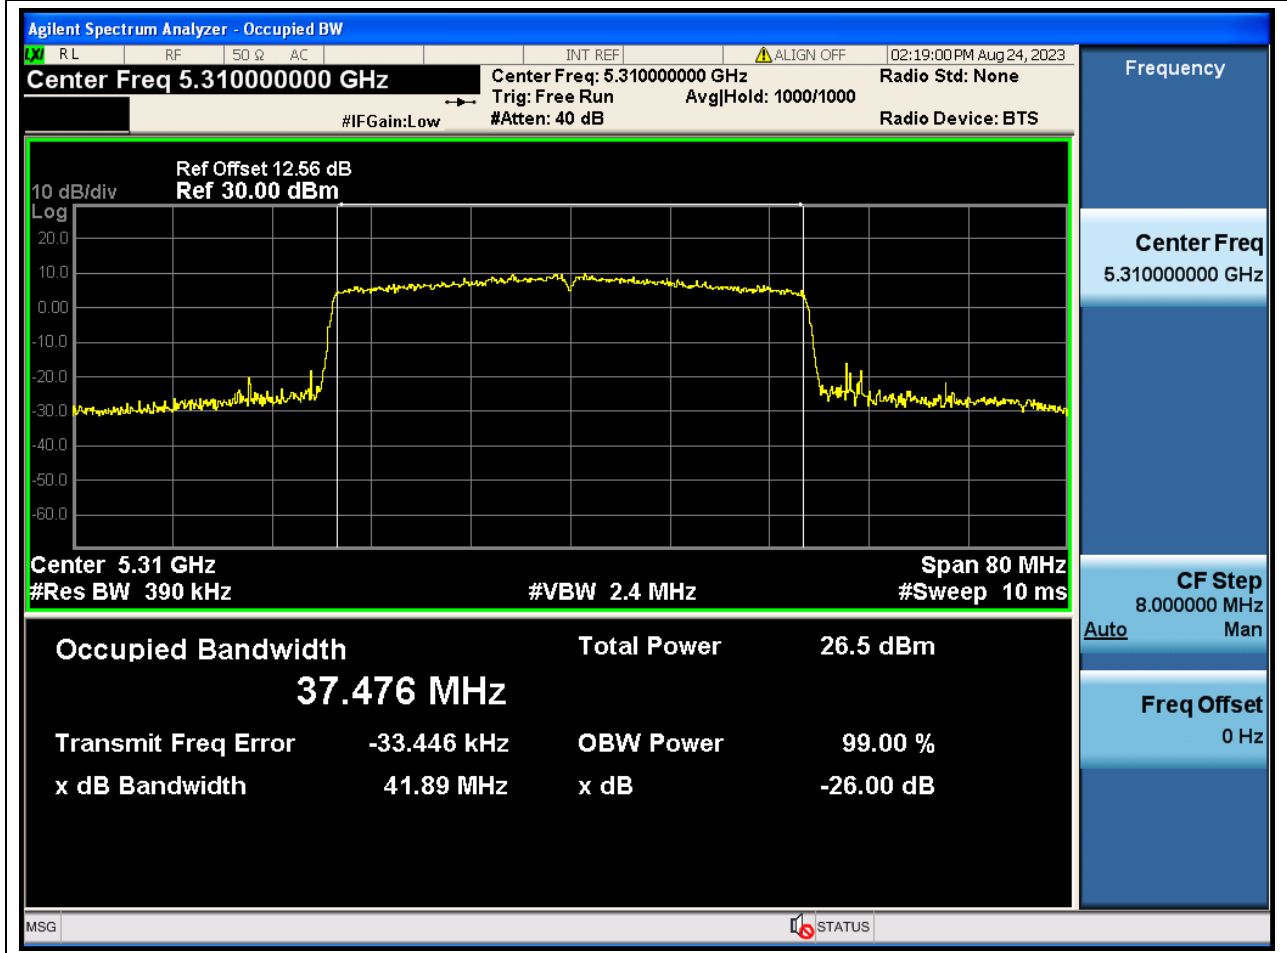

40. 802.11ax_40M_U-NII-2A_H

40.1. A.2.2-99% Bandwidth(NTNV)

Center Frequency (MHz)	OBW Power (%)	RBW (MHz)	Detector	Limit (MHz)	OBW (MHz)	Verdict
5310	99	0.39	Peak	0	37.475863	N/A