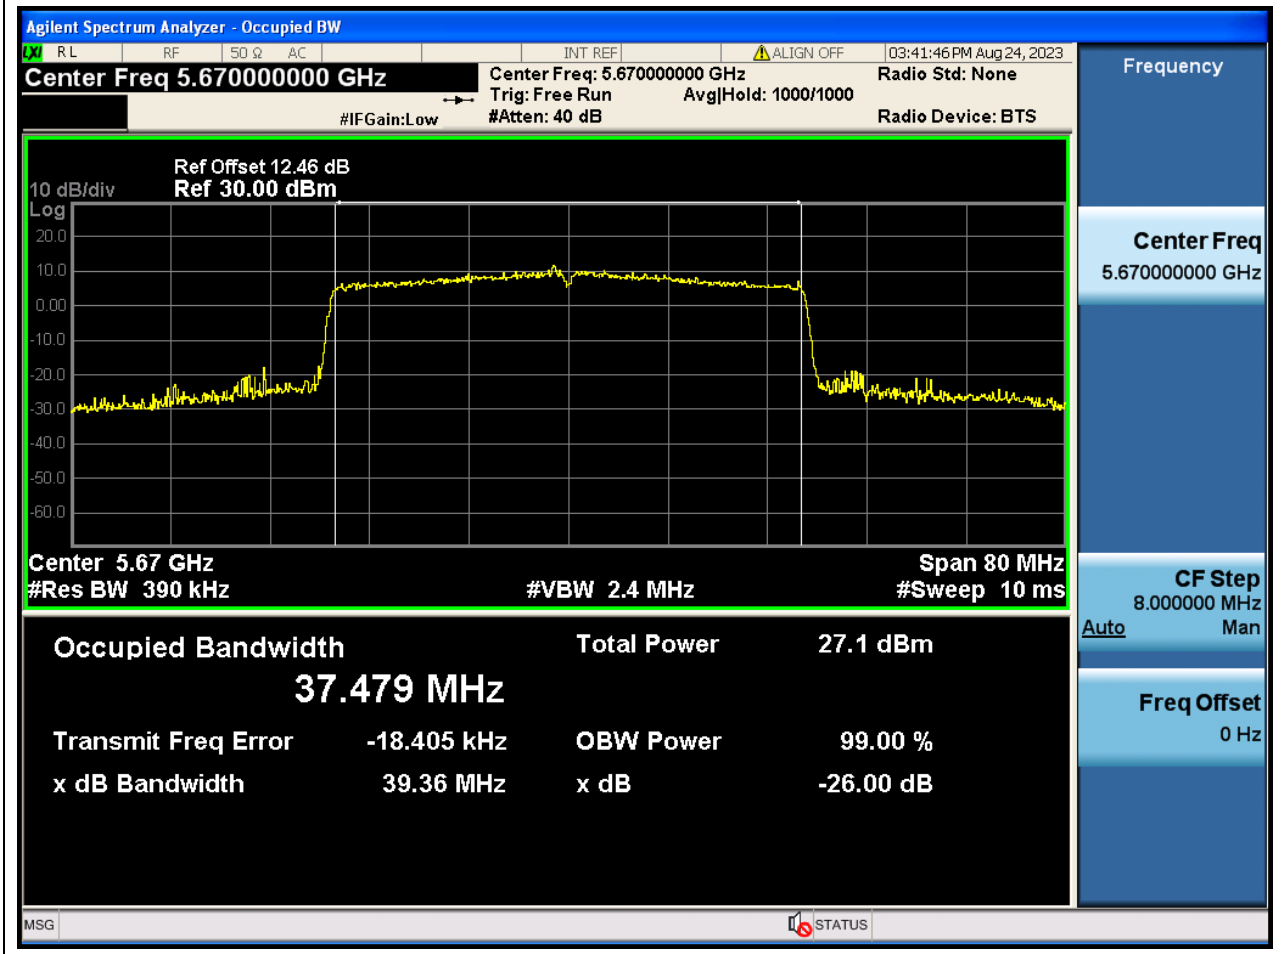

66. 802.11ax_40M_U-NII-2C_H

66.1. A.2.2-99% Bandwidth(NTNV)

Center Frequency (MHz)	OBW Power (%)	RBW (MHz)	Detector	Limit (MHz)	OBW (MHz)	Verdict
5670	99	0.39	Peak	0	37.479227	N/A