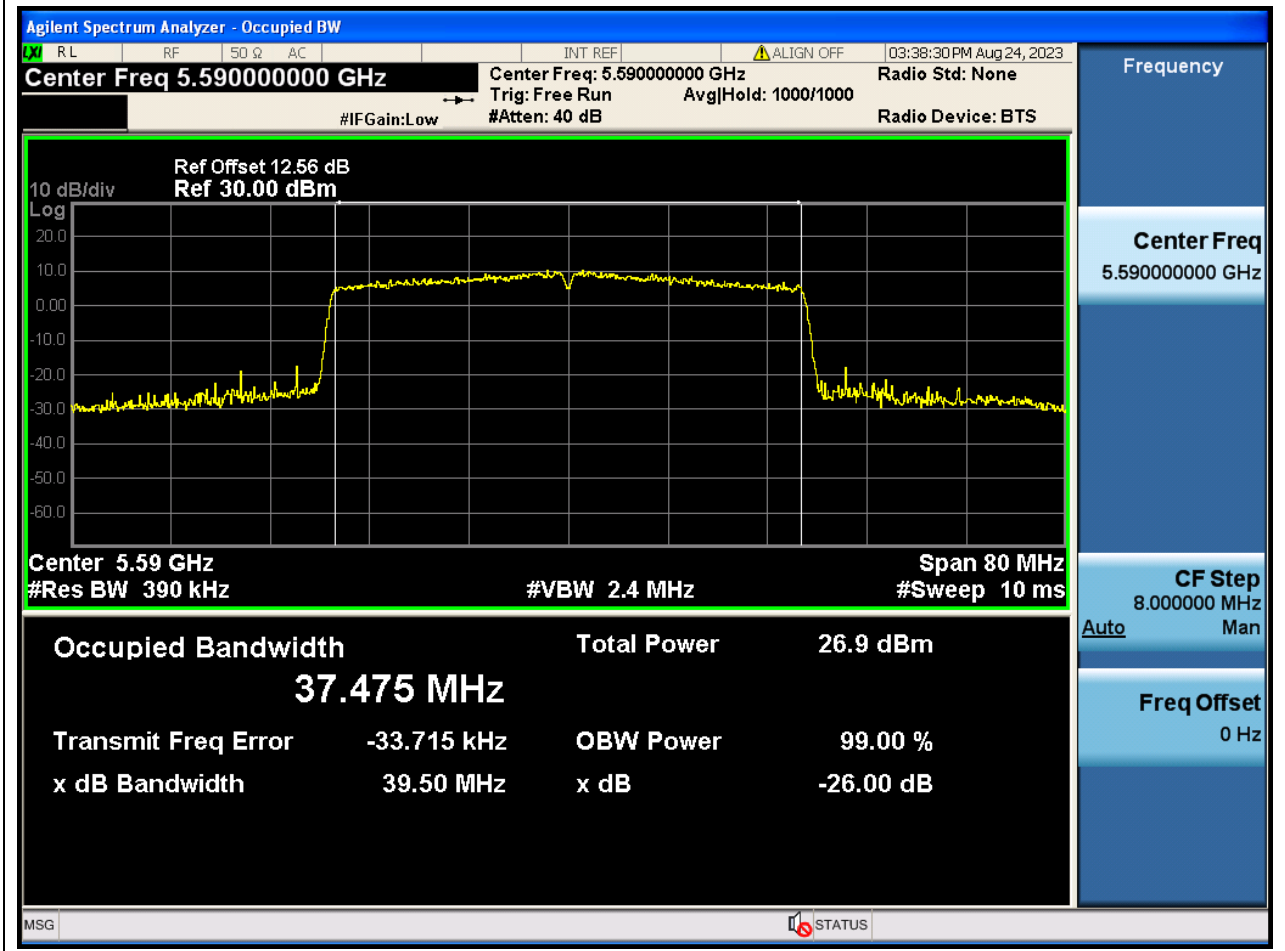

65. 802.11ax_40M_U-NII-2C_M

65.1. A.2.2-99% Bandwidth(NTNV)

Center Frequency (MHz)	OBW Power (%)	RBW (MHz)	Detector	Limit (MHz)	OBW (MHz)	Verdict
5590	99	0.39	Peak	0	37.474979	N/A