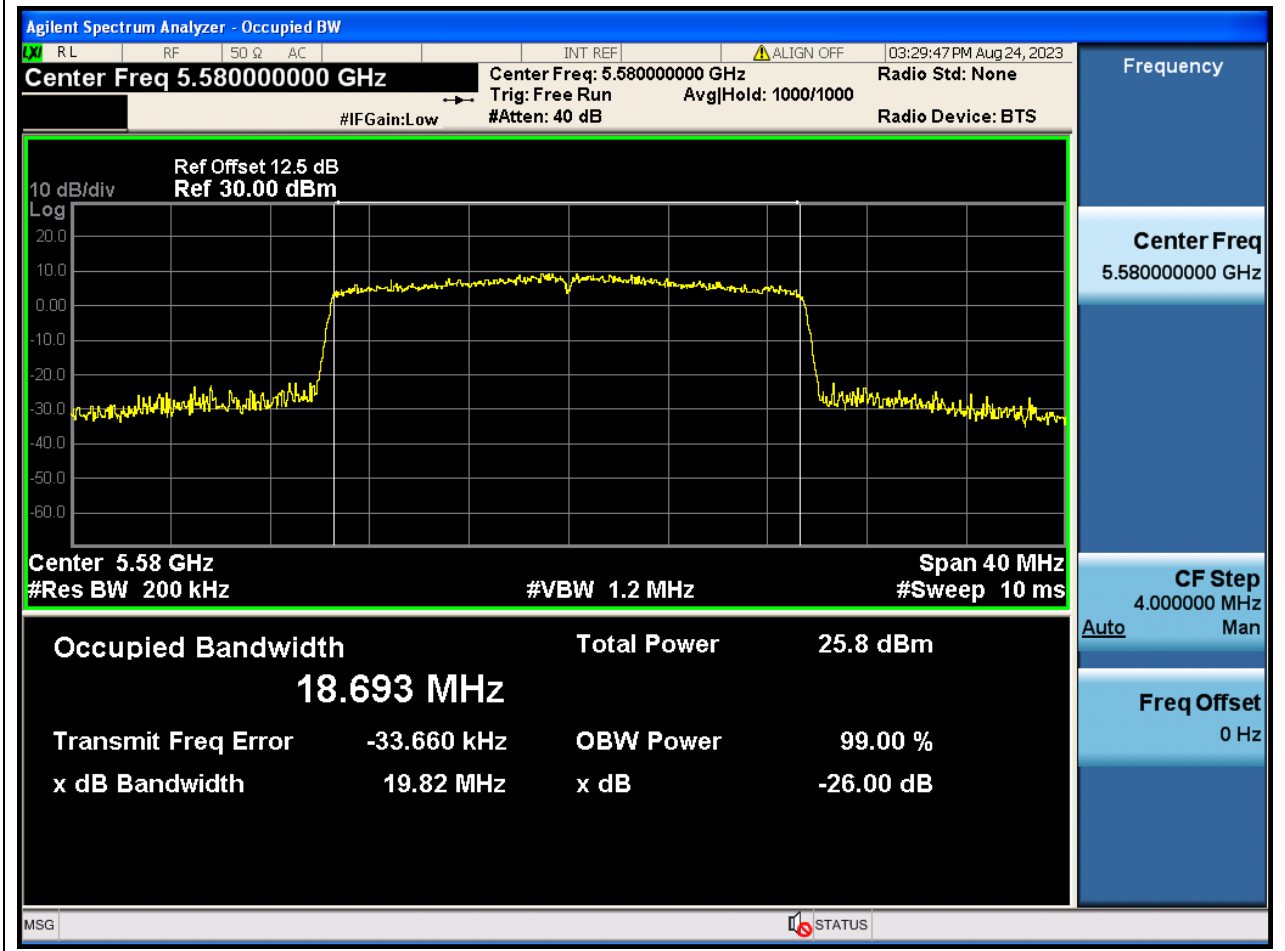

62. 802.11ax_20M_U-NII-2C_M

62.1. A.2.2-99% Bandwidth(NTNV)

Center Frequency (MHz)	OBW Power (%)	RBW (MHz)	Detector	Limit (MHz)	OBW (MHz)	Verdict
5580	99	0.2	Peak	0	18.692649	N/A