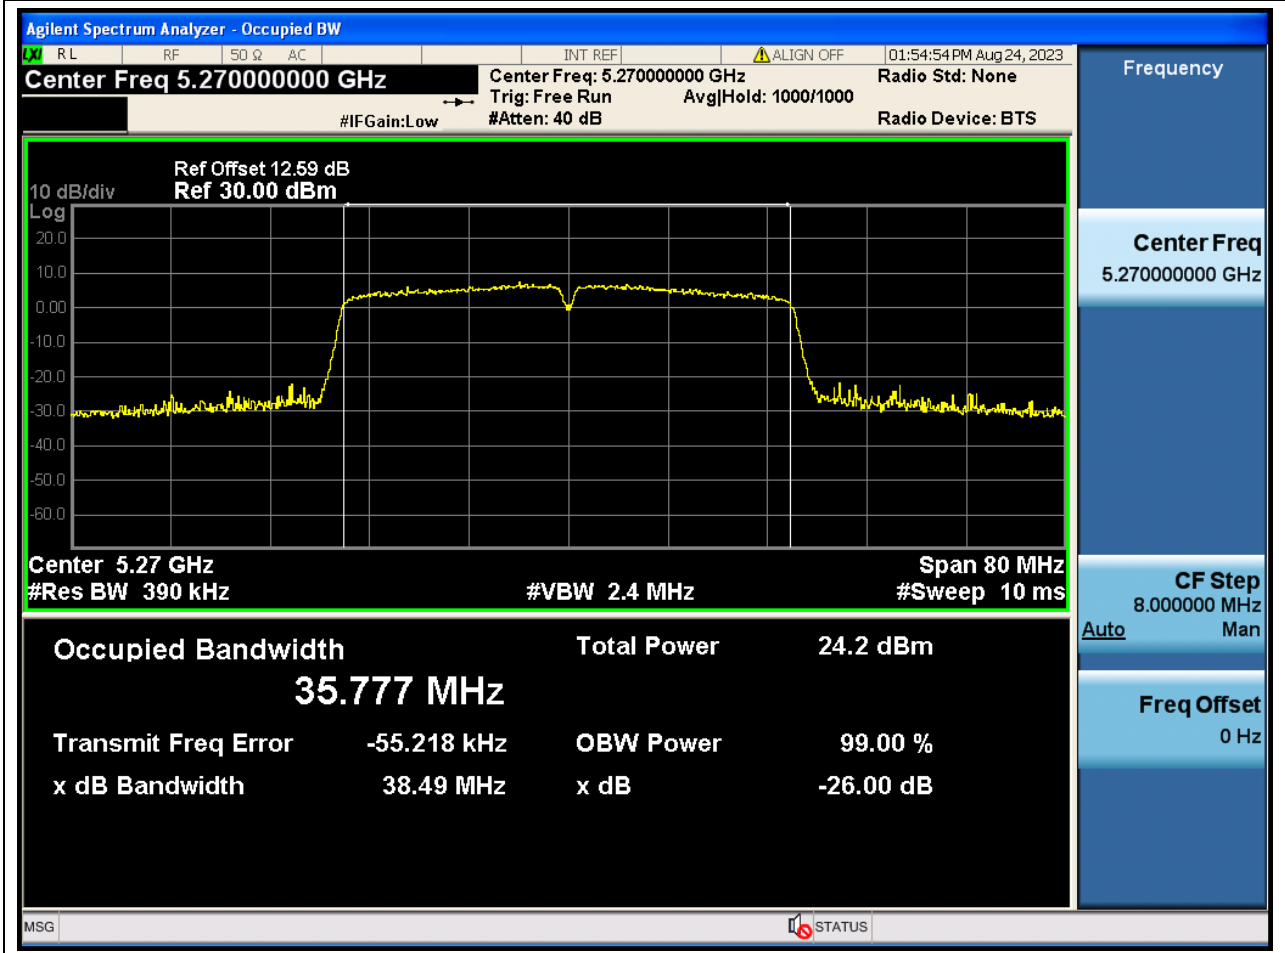

32. 802.11ac_40M_U-NII-2A_L

32.1. A.2.2-99% Bandwidth(NTNV)

Center Frequency (MHz)	OBW Power (%)	RBW (MHz)	Detector	Limit (MHz)	OBW (MHz)	Verdict
5270	99	0.39	Peak	0	35.777496	N/A