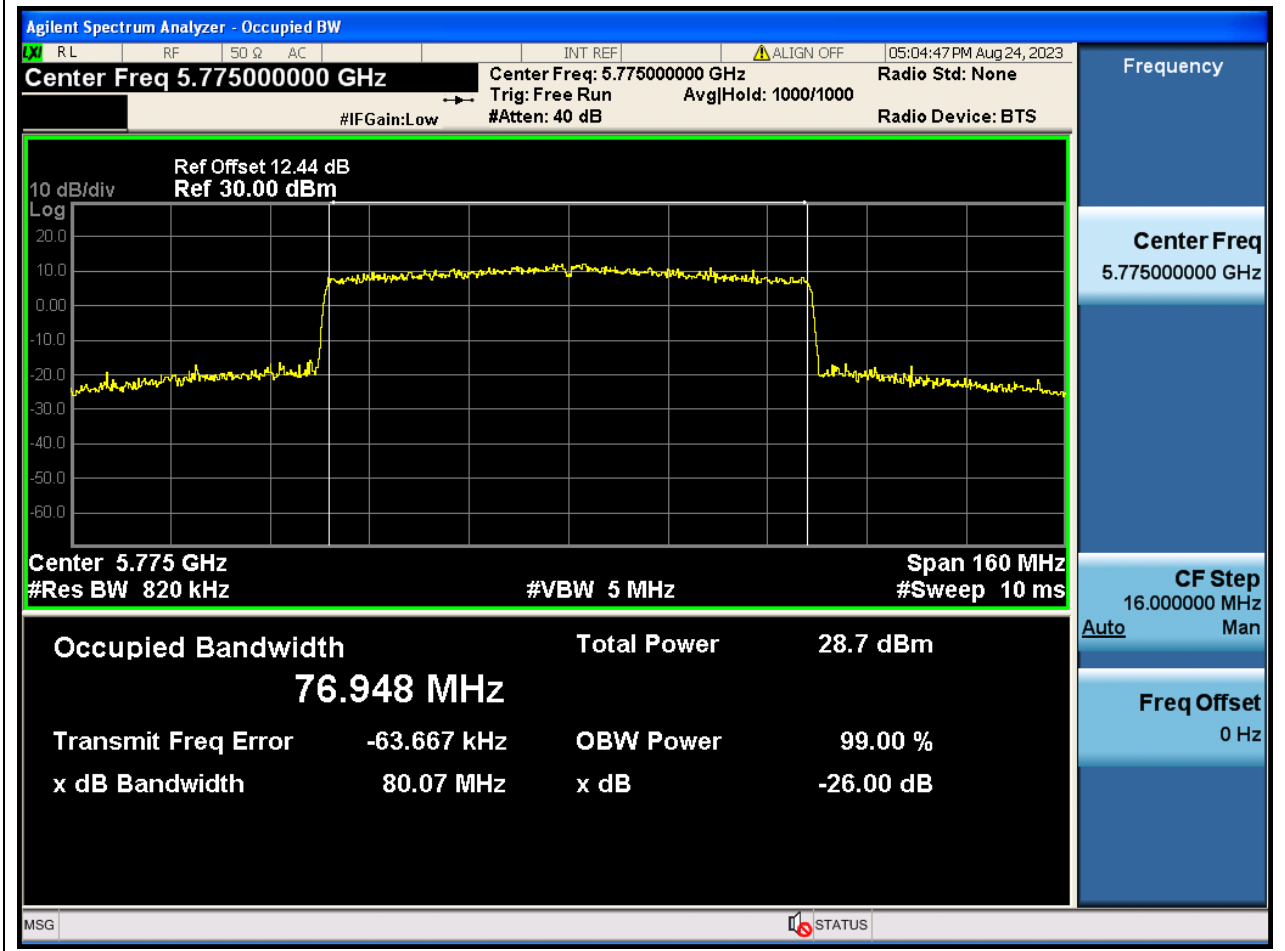

89. 802.11ax_80M_U-NII-3_M

89.1. A.2.2-99% Bandwidth(NTNV)

Center Frequency (MHz)	OBW Power (%)	RBW (MHz)	Detector	Limit (MHz)	OBW (MHz)	Verdict
5775	99	0.82	Peak	0	76.948165	N/A

--BLANK BELOW--