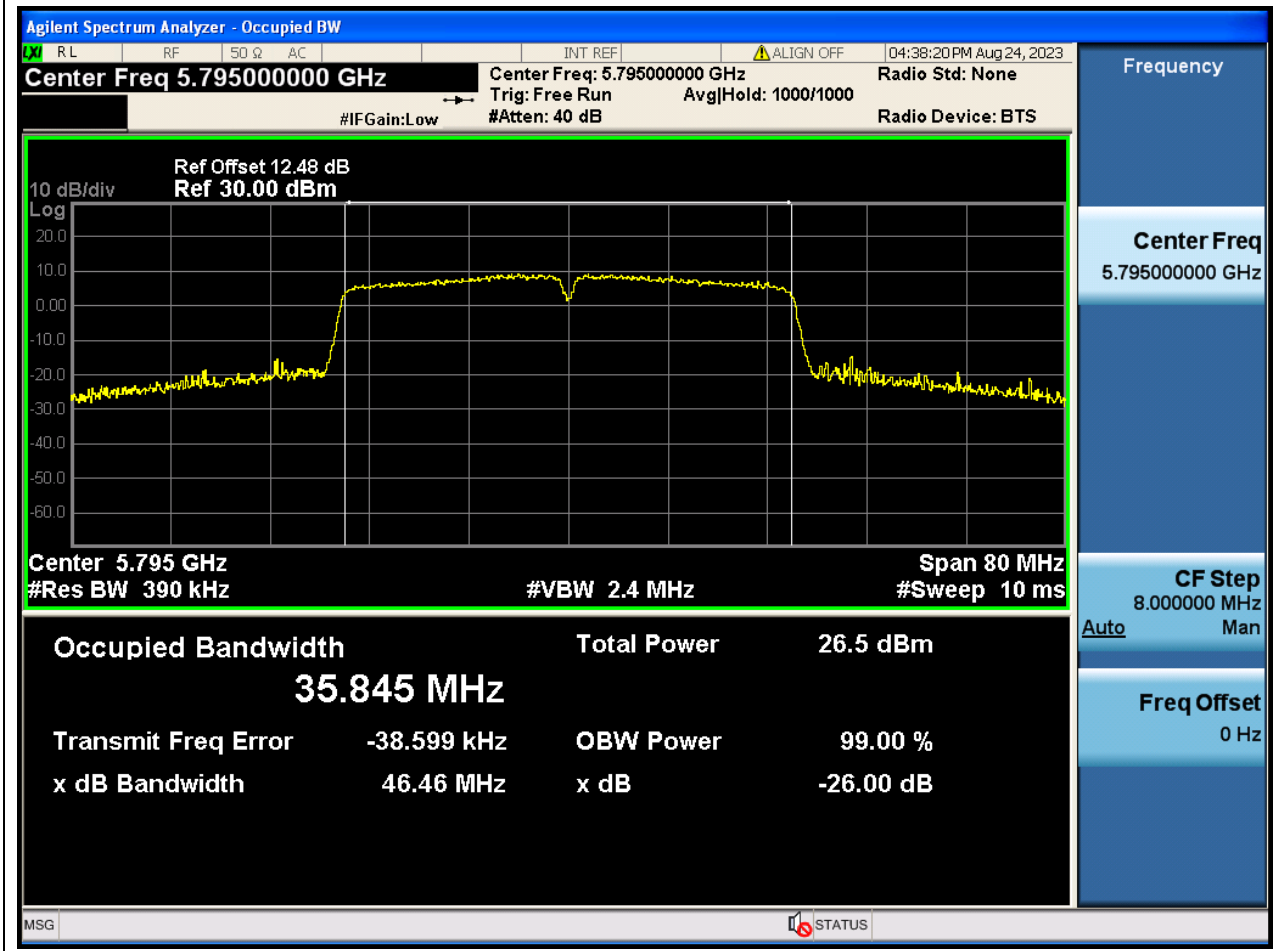

82. 802.11ac_40M_U-NII-3_H

82.1. A.2.2-99% Bandwidth(NTNV)

Center Frequency (MHz)	OBW Power (%)	RBW (MHz)	Detector	Limit (MHz)	OBW (MHz)	Verdict
5795	99	0.39	Peak	0	35.845104	N/A