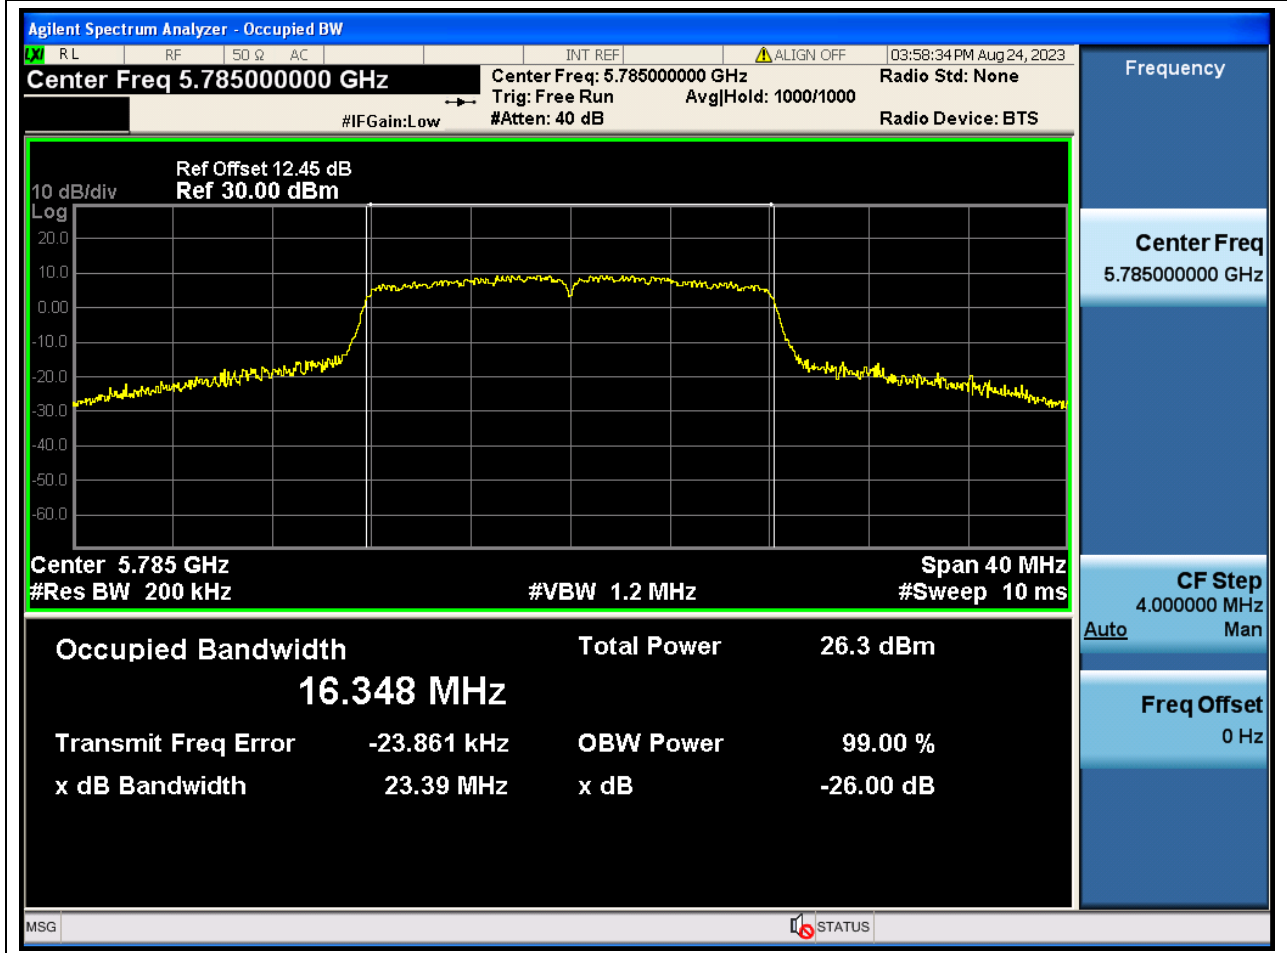

71. 802.11a_20M_U-NII-3_M

71.1. A.2.2-99% Bandwidth(NTNV)

Center Frequency (MHz)	OBW Power (%)	RBW (MHz)	Detector	Limit (MHz)	OBW (MHz)	Verdict
5785	99	0.2	Peak	0	16.347977	N/A