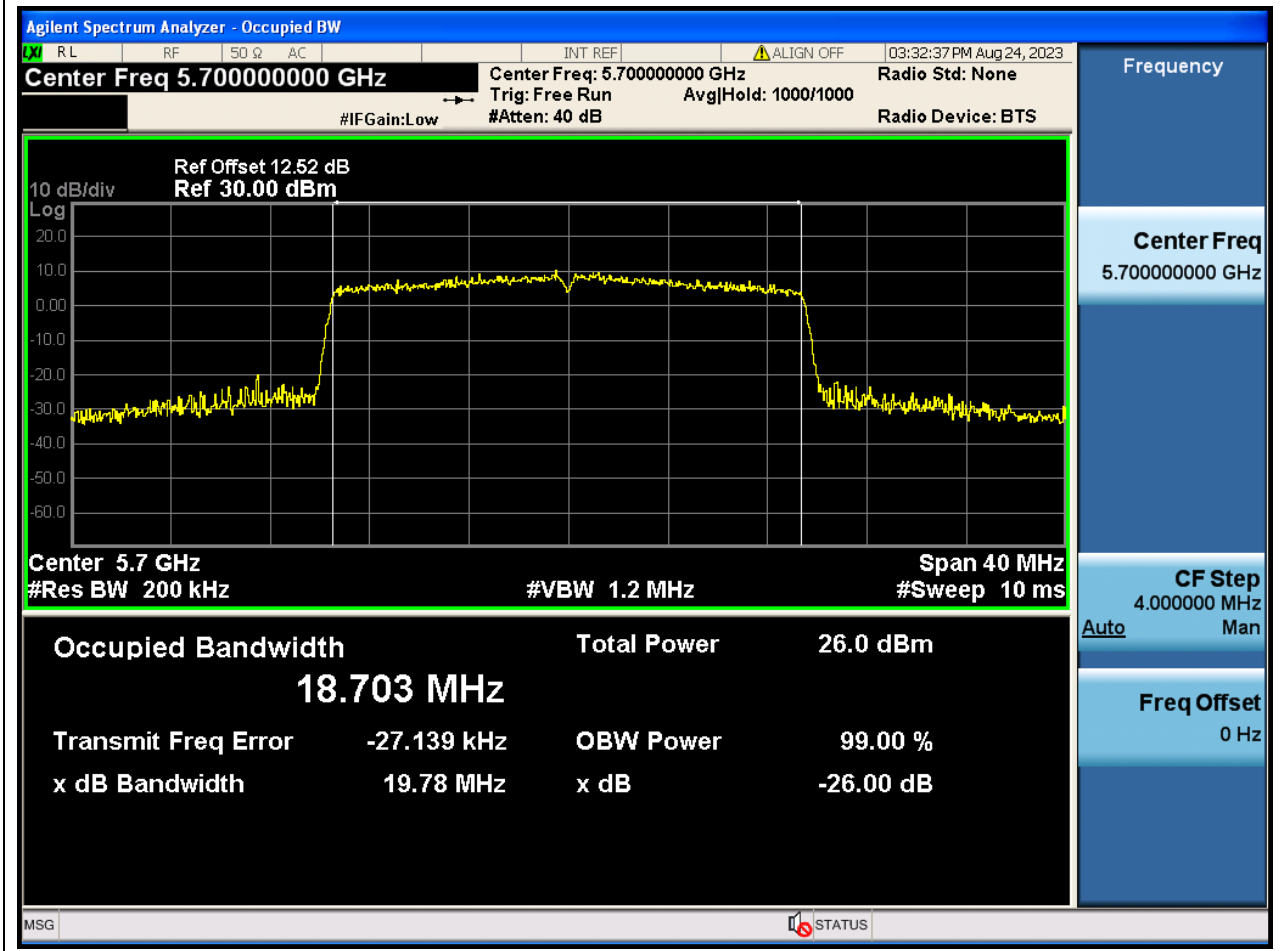

63. 802.11ax_20M_U-NII-2C_H

63.1. A.2.2-99% Bandwidth(NTNV)

Center Frequency (MHz)	OBW Power (%)	RBW (MHz)	Detector	Limit (MHz)	OBW (MHz)	Verdict
5700	99	0.2	Peak	0	18.703329	N/A