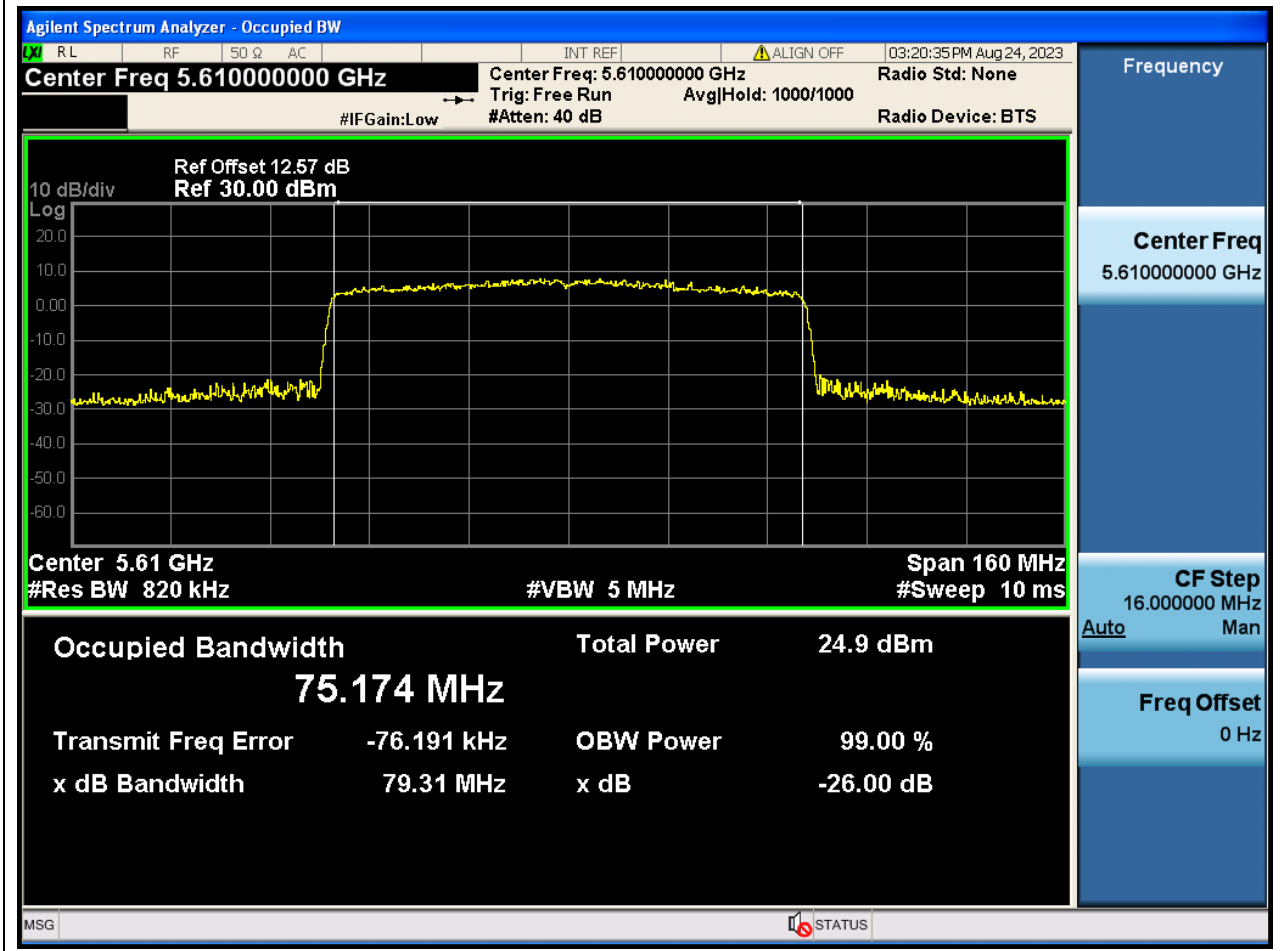

59. 802.11ac_80M_U-NII-2C_M

59.1. A.2.2-99% Bandwidth(NTNV)

Center Frequency (MHz)	OBW Power (%)	RBW (MHz)	Detector	Limit (MHz)	OBW (MHz)	Verdict
5610	99	0.82	Peak	0	75.173652	N/A