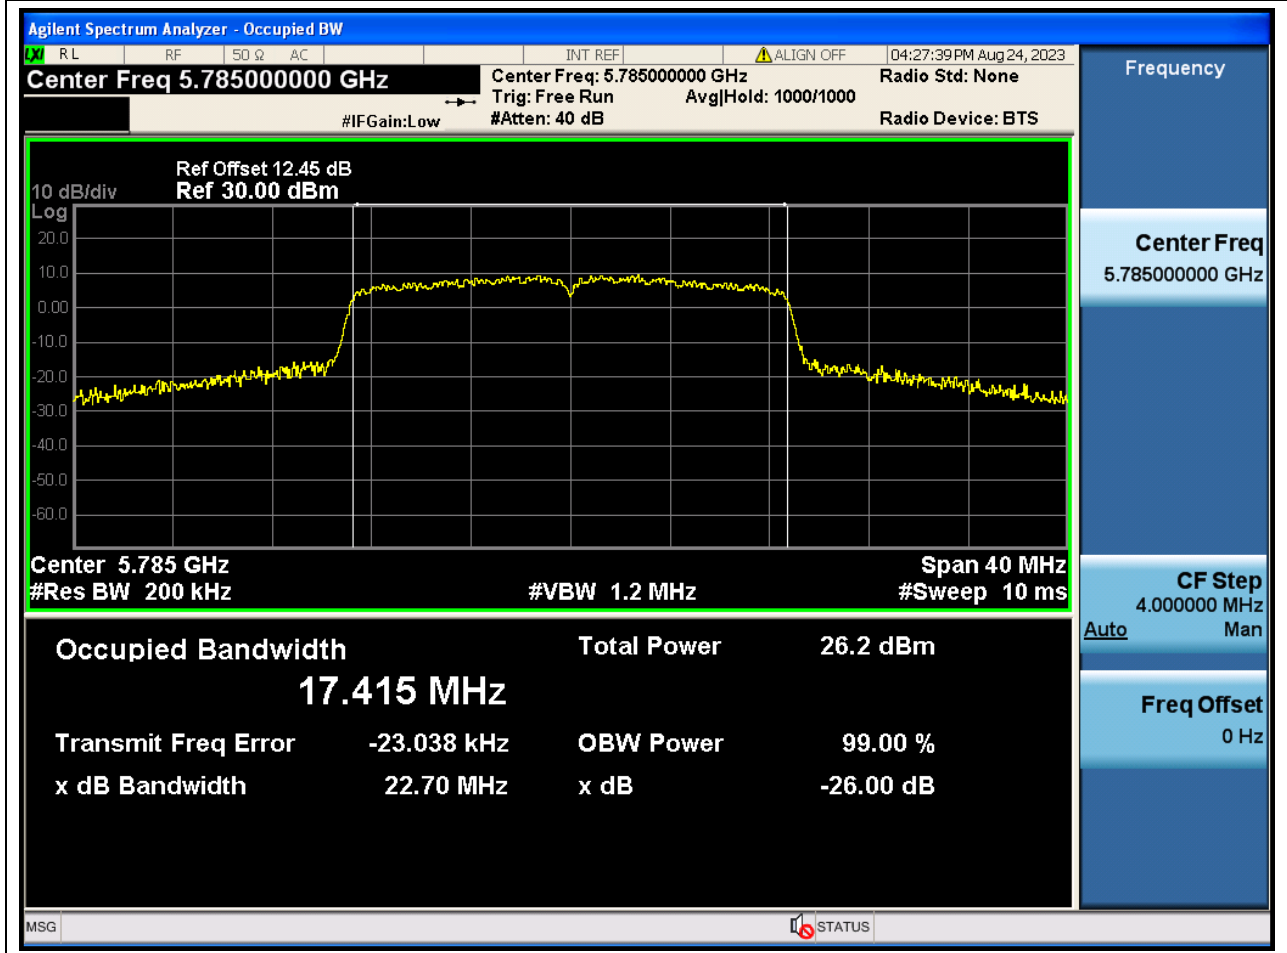

79. 802.11ac_20M_U-NII-3_M

79.1. A.2.2-99% Bandwidth(NTNV)

Center Frequency (MHz)	OBW Power (%)	RBW (MHz)	Detector	Limit (MHz)	OBW (MHz)	Verdict
5785	99	0.2	Peak	0	17.415194	N/A