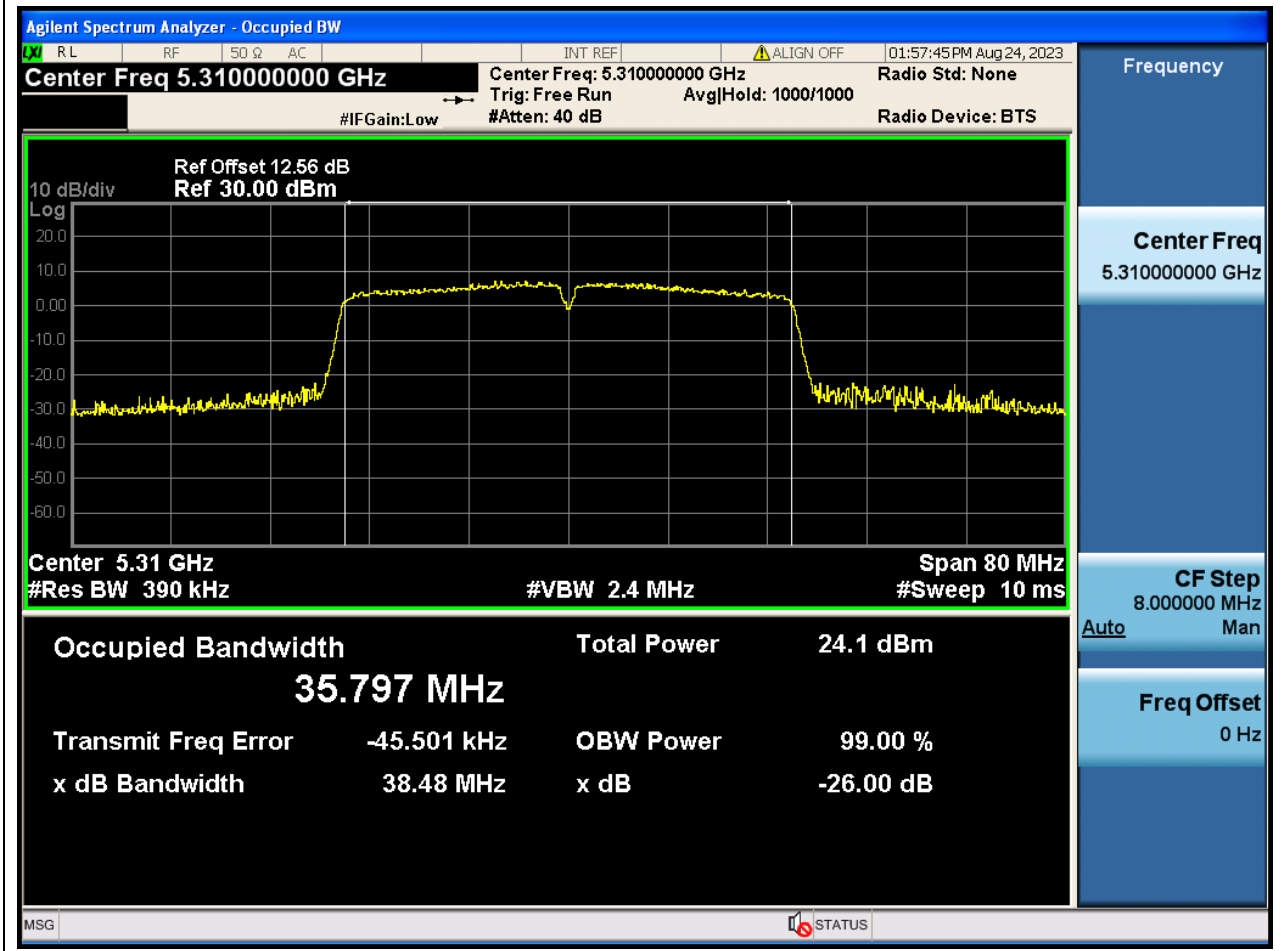

33. 802.11ac_40M_U-NII-2A_H

33.1. A.2.2-99% Bandwidth(NTNV)

Center Frequency (MHz)	OBW Power (%)	RBW (MHz)	Detector	Limit (MHz)	OBW (MHz)	Verdict
5310	99	0.39	Peak	0	35.797261	N/A