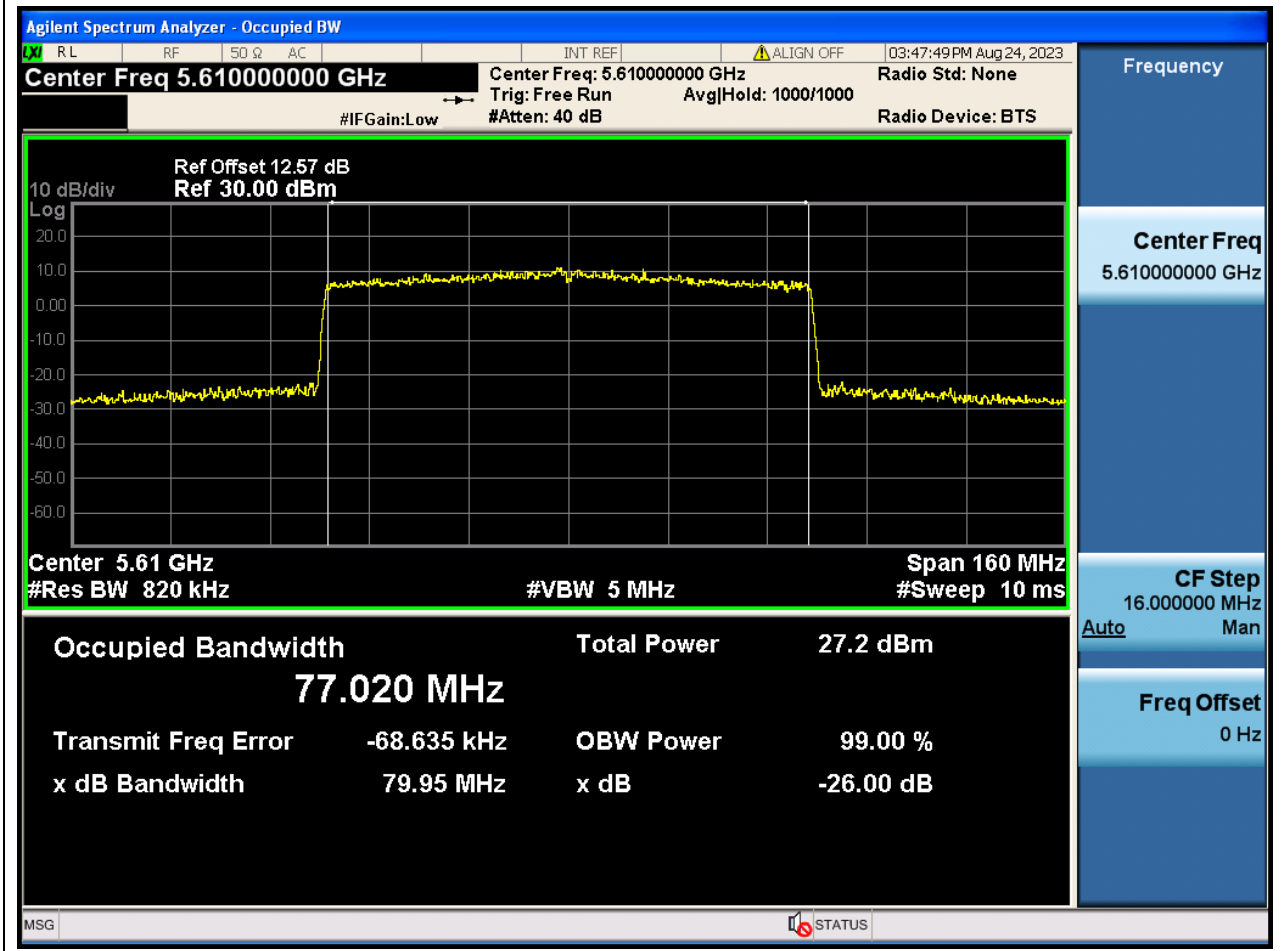

68. 802.11ax_80M_U-NII-2C_M

68.1. A.2.2-99% Bandwidth(NTNV)

Center Frequency (MHz)	OBW Power (%)	RBW (MHz)	Detector	Limit (MHz)	OBW (MHz)	Verdict
5610	99	0.82	Peak	0	77.019808	N/A