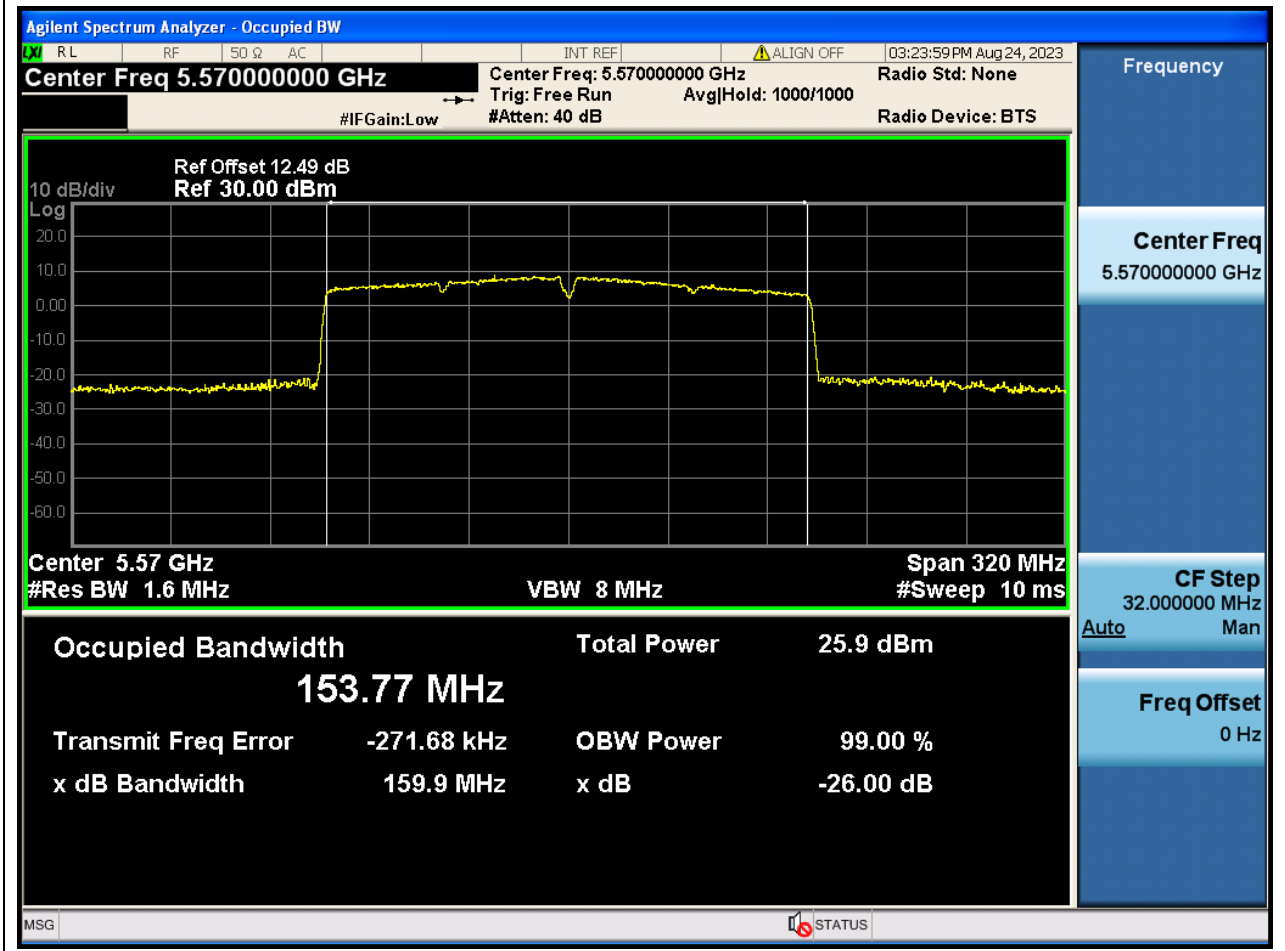

60. 802.11ac_160M_U-NII-2C_M

60.1. A.2.2-99% Bandwidth(NTNV)

Center Frequency (MHz)	OBW Power (%)	RBW (MHz)	Detector	Limit (MHz)	OBW (MHz)	Verdict
5570	99	1.6	Peak	0	153.765686	N/A