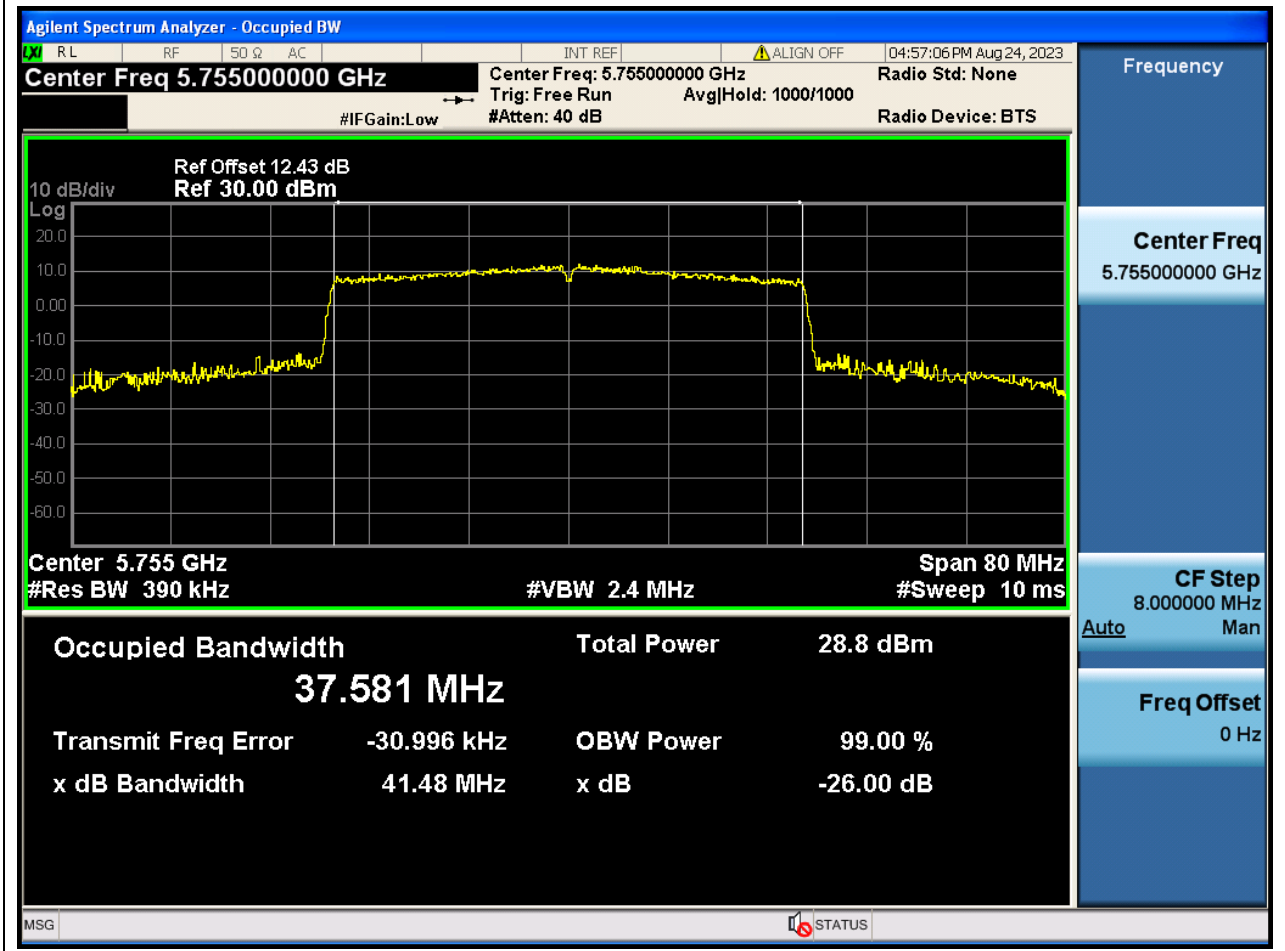

87. 802.11ax_40M_U-NII-3_L

87.1. A.2.2-99% Bandwidth(NTNV)

Center Frequency (MHz)	OBW Power (%)	RBW (MHz)	Detector	Limit (MHz)	OBW (MHz)	Verdict
5755	99	0.39	Peak	0	37.581355	N/A