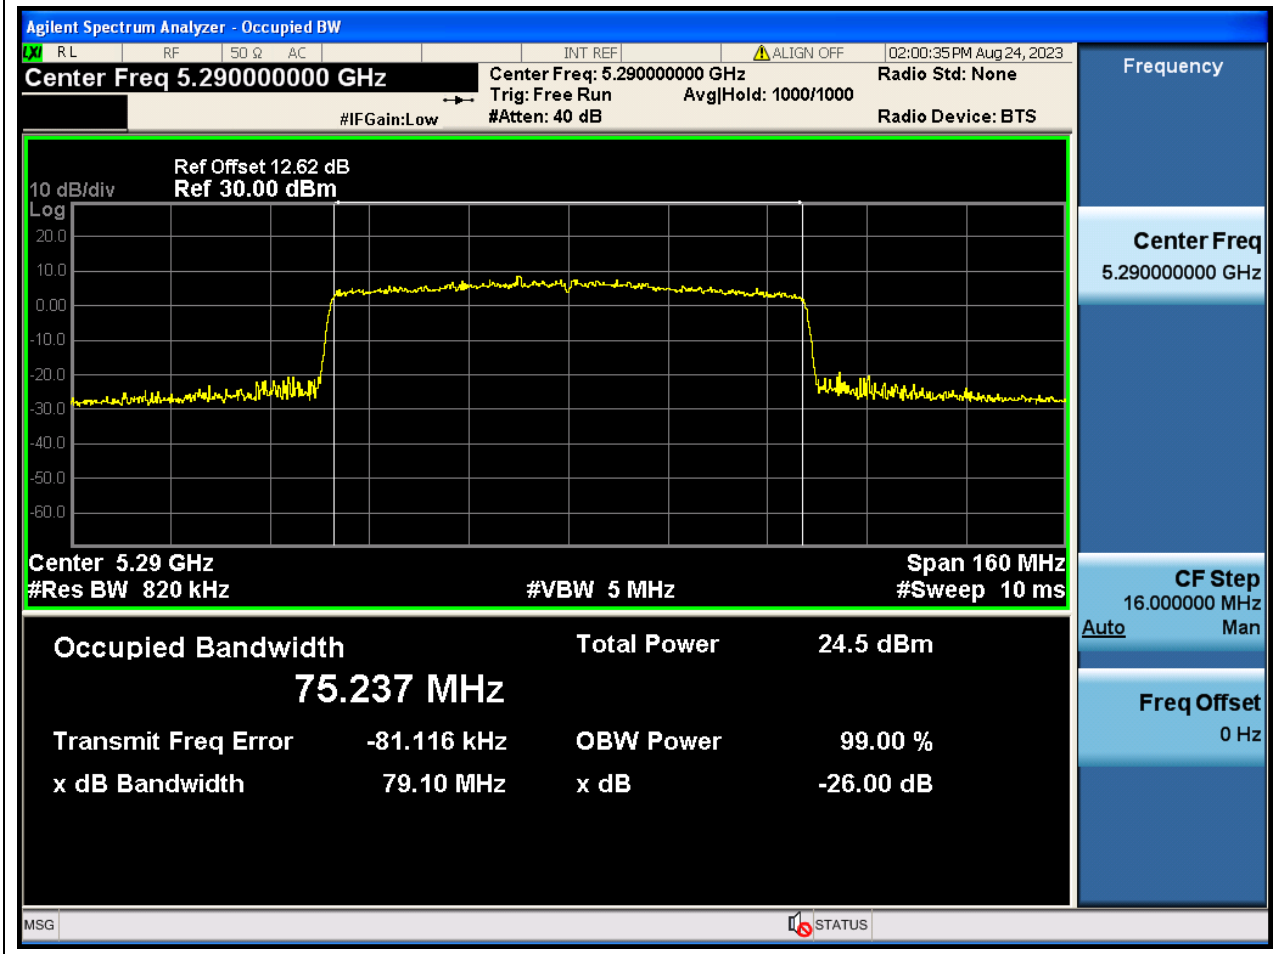

34. 802.11ac_80M_U-NII-2A_M

34.1. A.2.2-99% Bandwidth(NTNV)

Center Frequency (MHz)	OBW Power (%)	RBW (MHz)	Detector	Limit (MHz)	OBW (MHz)	Verdict
5290	99	0.82	Peak	0	75.236517	N/A