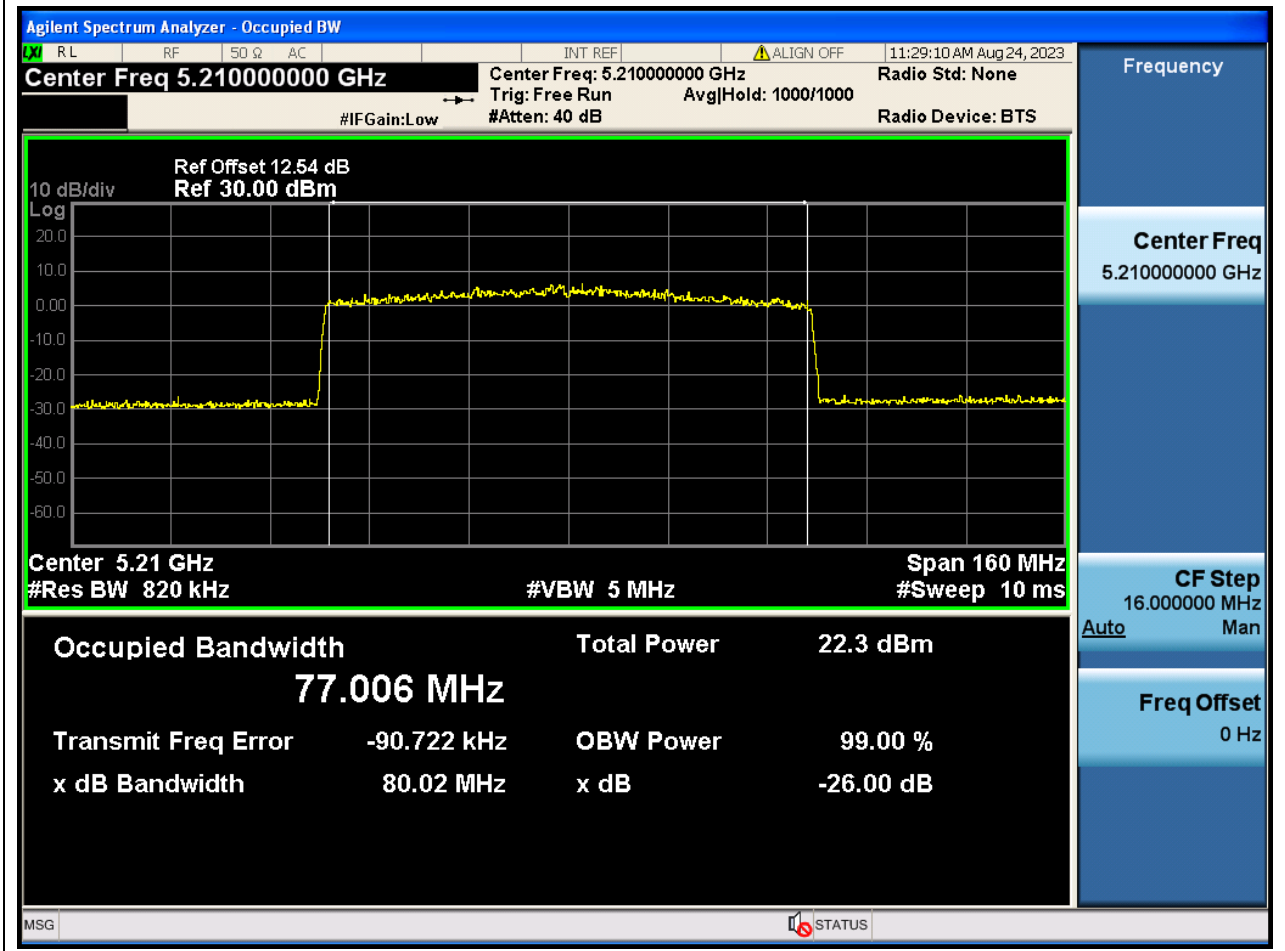

20. 802.11ax_80M_U-NII-1_M

20.1. A.2.2-99% Bandwidth(NTNV)

Center Frequency (MHz)	OBW Power (%)	RBW (MHz)	Detector	Limit (MHz)	OBW (MHz)	Verdict
5210	99	0.82	Peak	0	77.0063	N/A