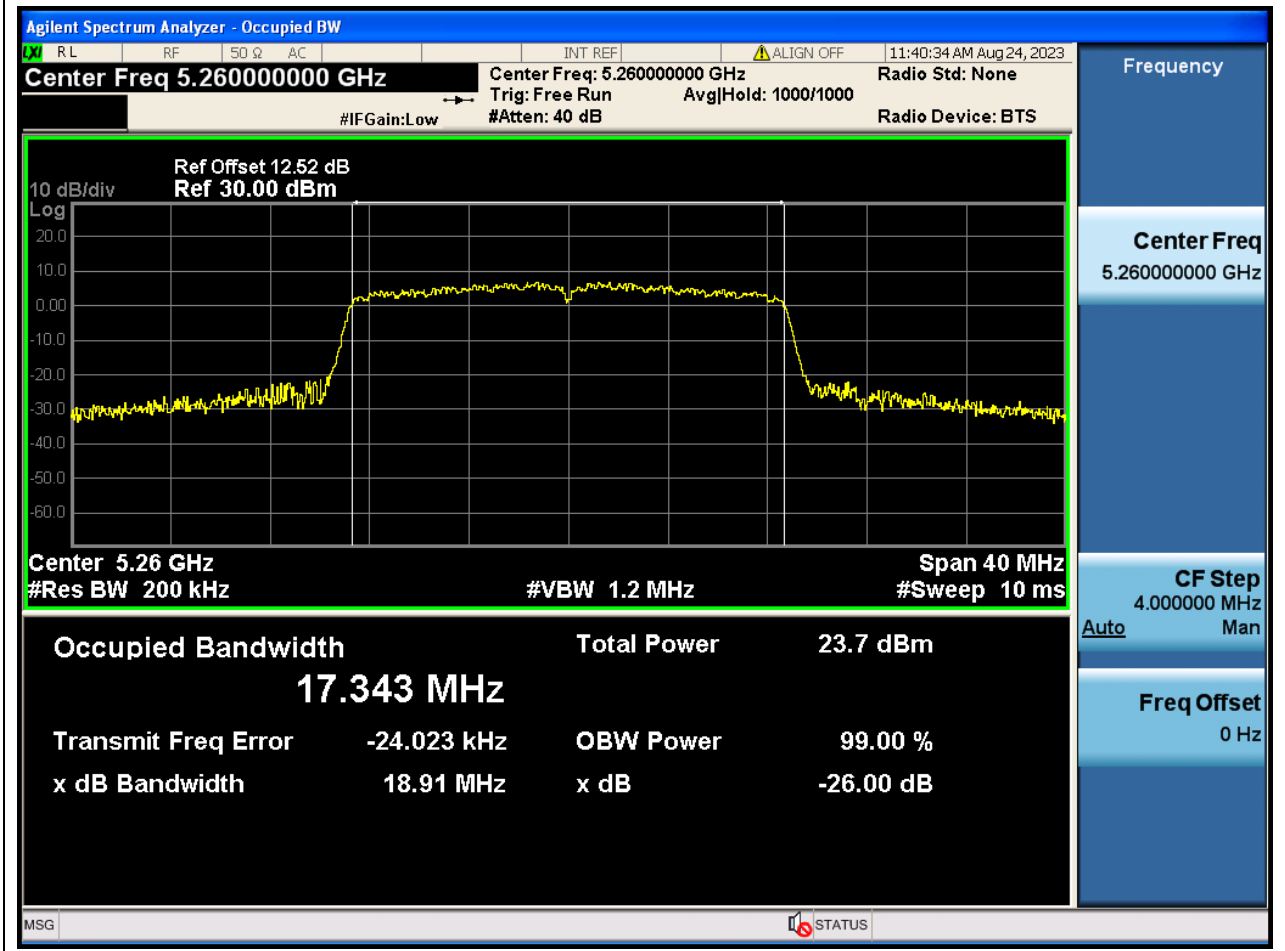

24. 802.11n_20M_U-NII-2A_L

24.1. A.2.2-99% Bandwidth(NTNV)

Center Frequency (MHz)	OBW Power (%)	RBW (MHz)	Detector	Limit (MHz)	OBW (MHz)	Verdict
5260	99	0.2	Peak	0	17.343196	N/A