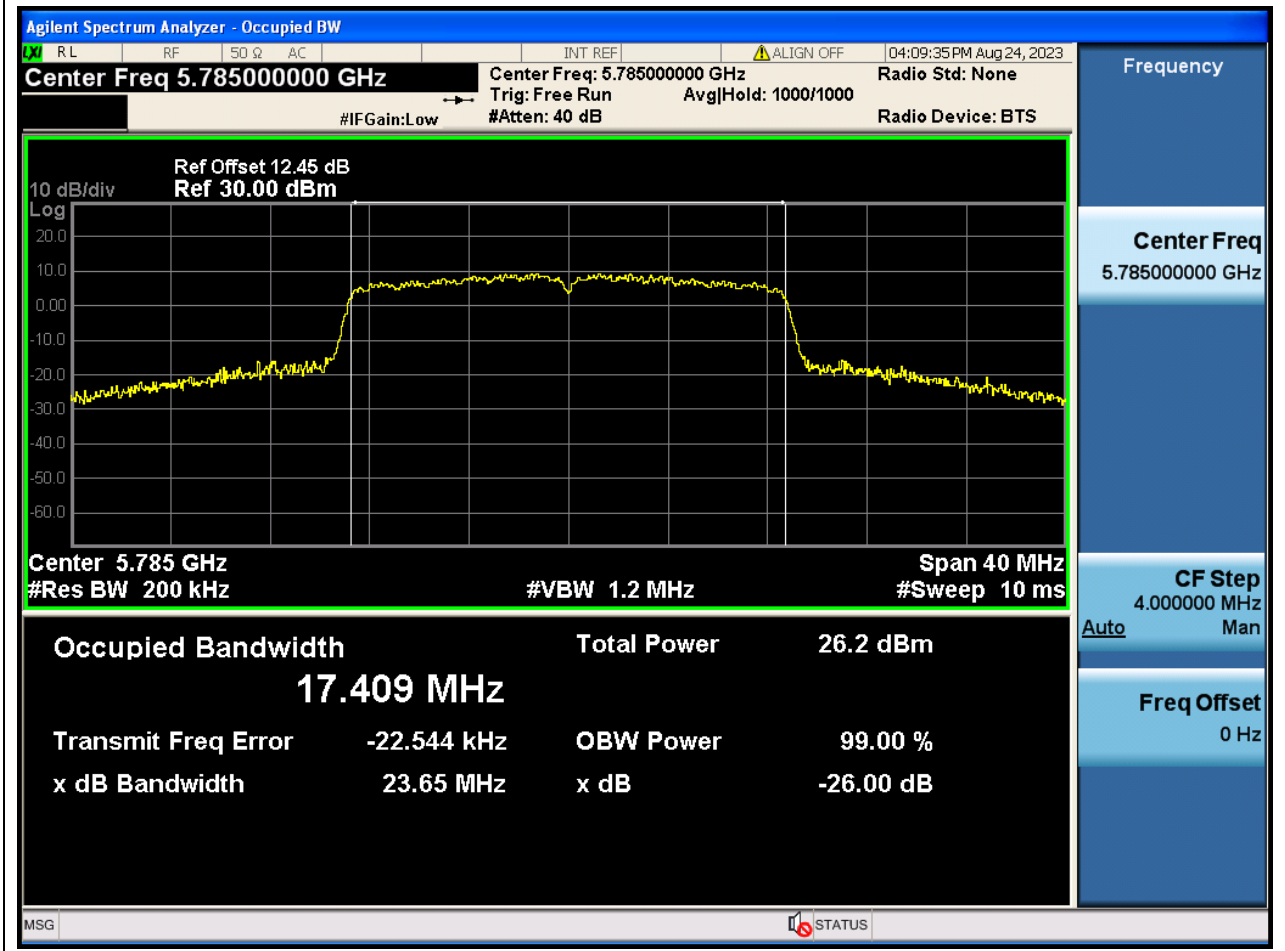

74. 802.11n_20M_U-NII-3_M

74.1. A.2.2-99% Bandwidth(NTNV)

Center Frequency (MHz)	OBW Power (%)	RBW (MHz)	Detector	Limit (MHz)	OBW (MHz)	Verdict
5785	99	0.2	Peak	0	17.408698	N/A