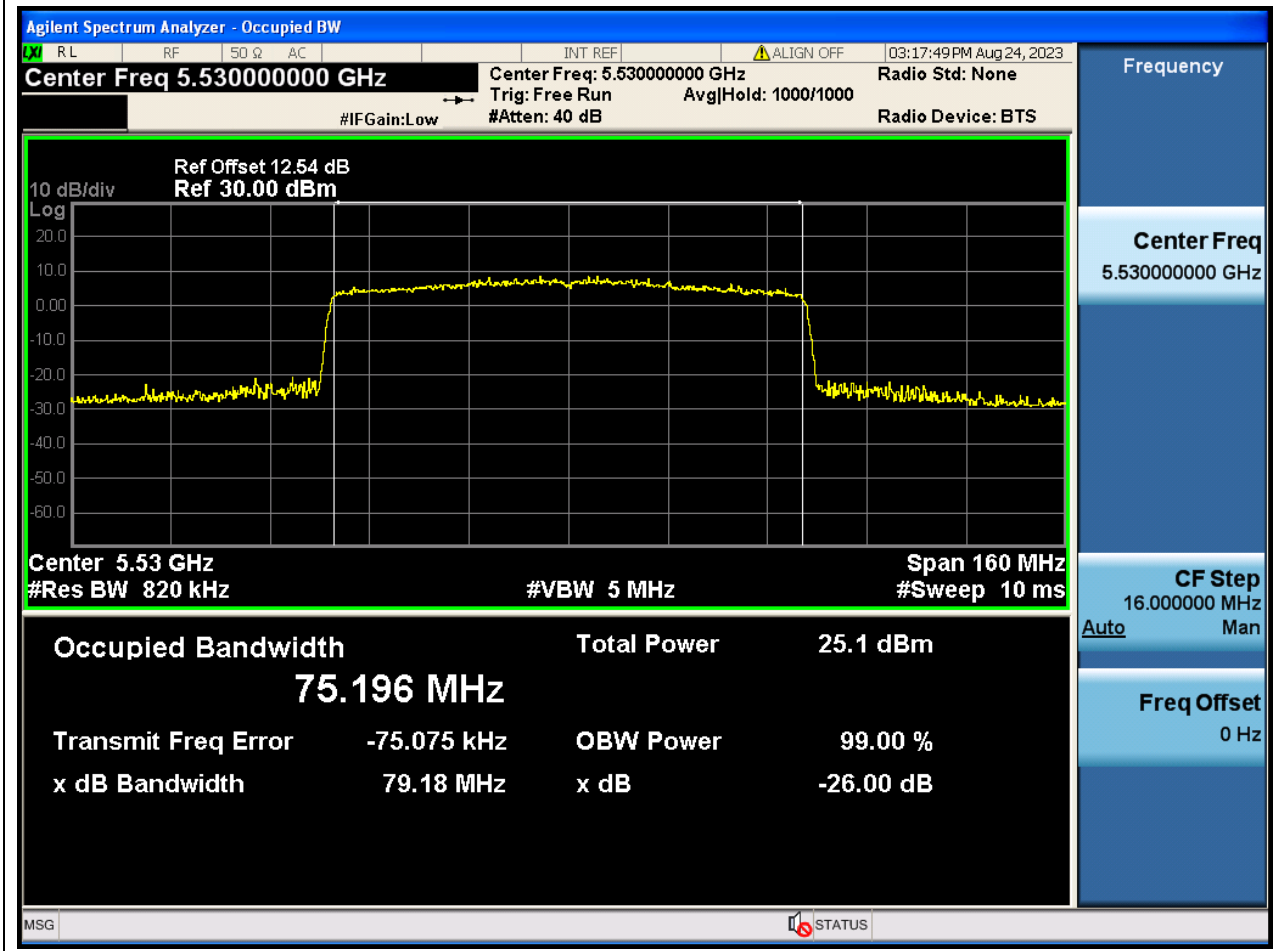

58. 802.11ac_80M_U-NII-2C_L

58.1. A.2.2-99% Bandwidth(NTNV)

Center Frequency (MHz)	OBW Power (%)	RBW (MHz)	Detector	Limit (MHz)	OBW (MHz)	Verdict
5530	99	0.82	Peak	0	75.195571	N/A