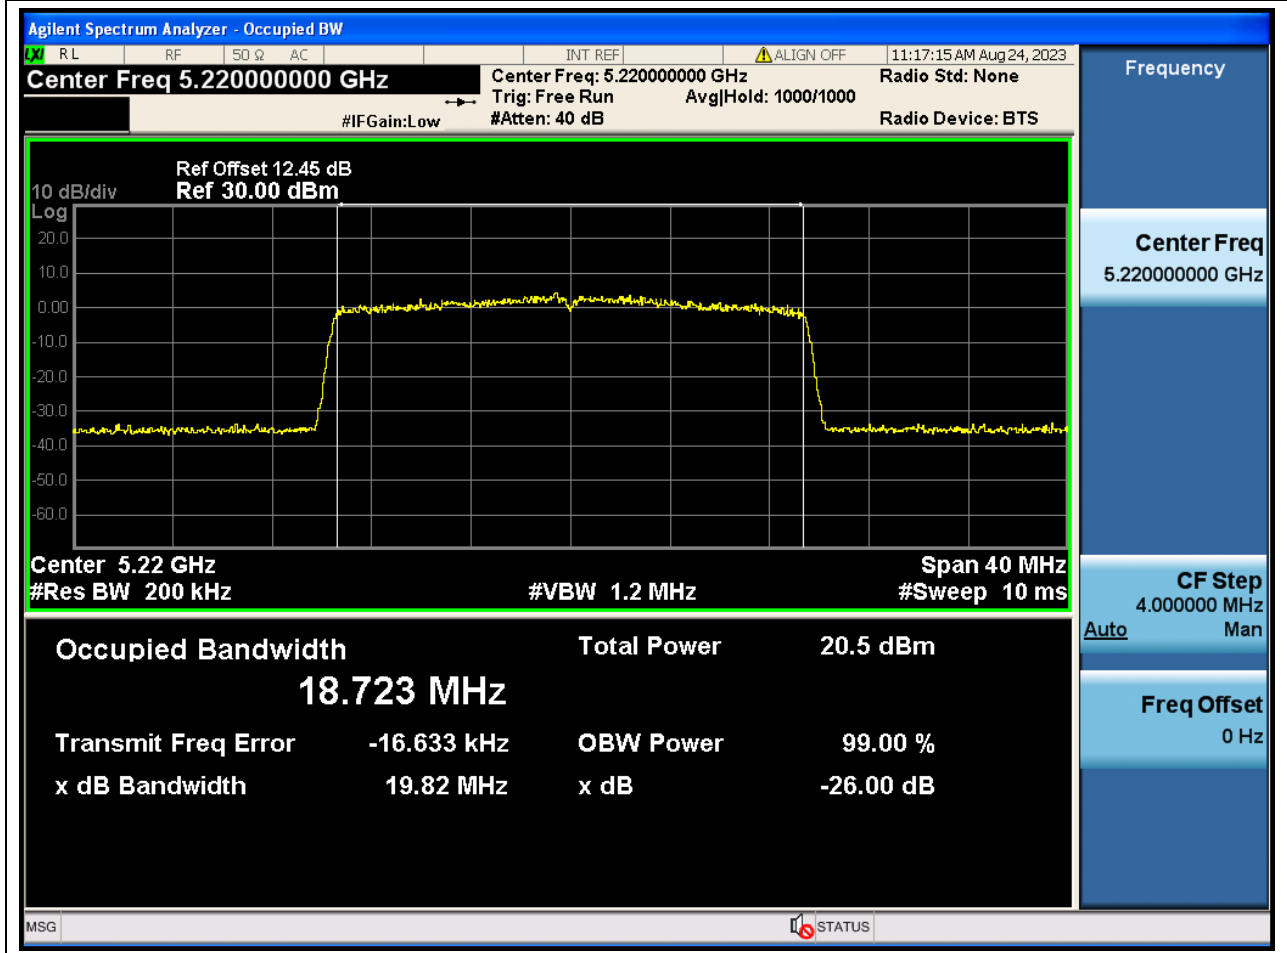

16. 802.11ax_20M_U-NII-1_M

16.1. A.2.2-99% Bandwidth(NTNV)

Center Frequency (MHz)	OBW Power (%)	RBW (MHz)	Detector	Limit (MHz)	OBW (MHz)	Verdict
5220	99	0.2	Peak	0	18.723492	N/A