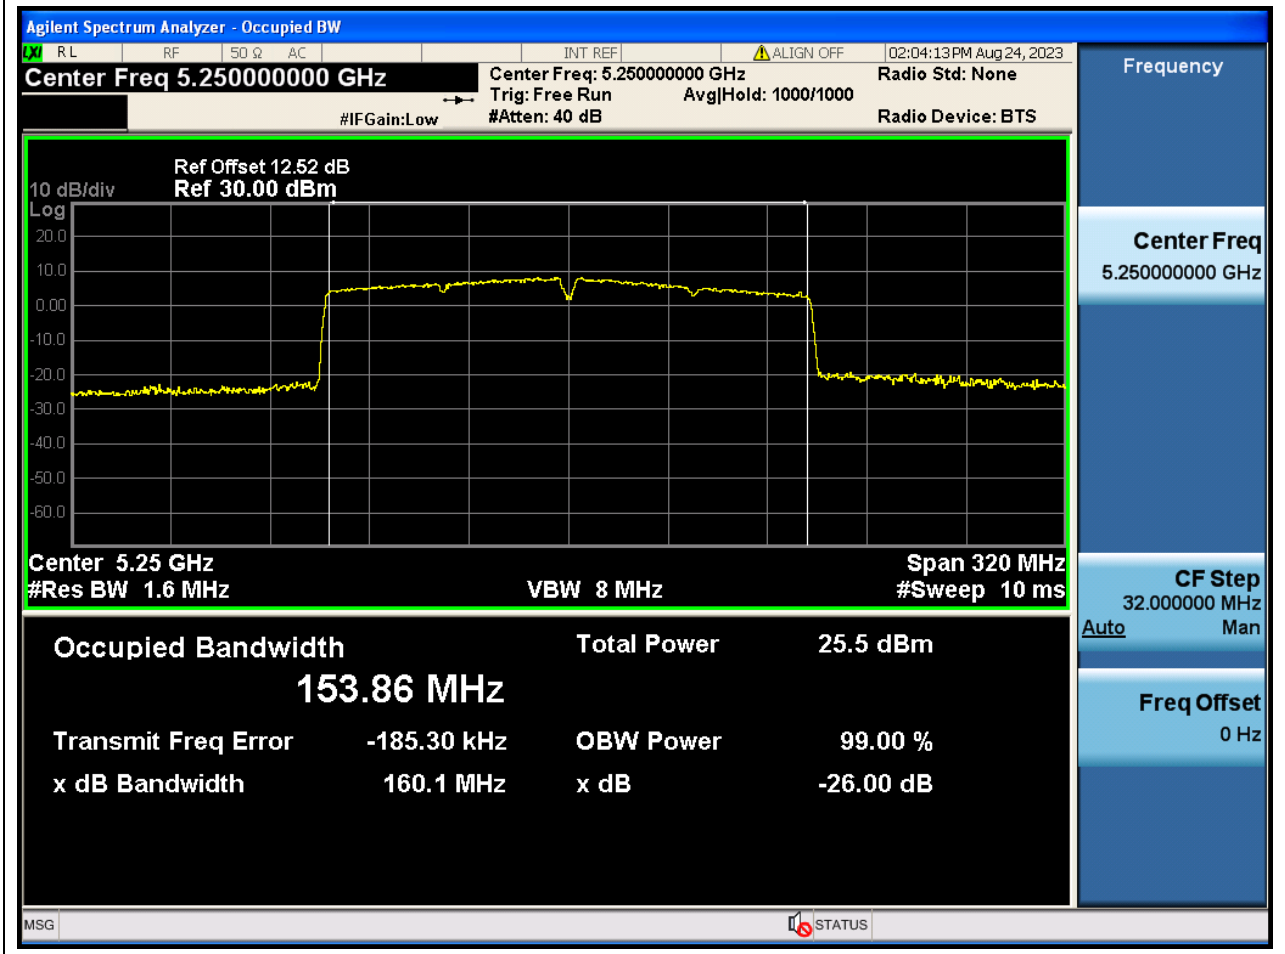

35. 802.11ac_160M_U-NII-2A_M

35.1. A.2.2-99% Bandwidth(NTNV)

Center Frequency (MHz)	OBW Power (%)	RBW (MHz)	Detector	Limit (MHz)	OBW (MHz)	Verdict
5250	99	1.6	Peak	0	153.857446	N/A