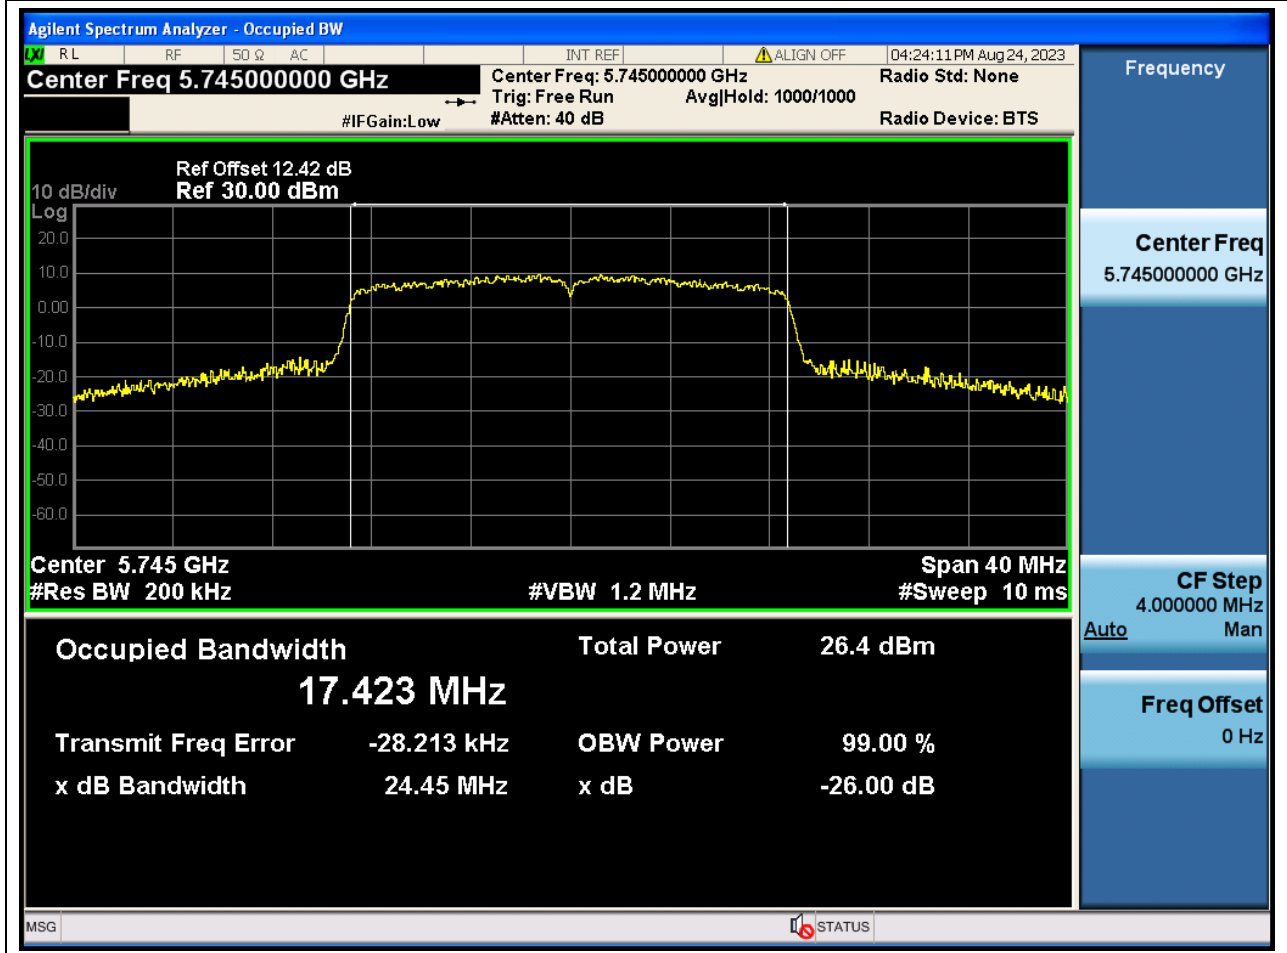

78. 802.11ac_20M_U-NII-3_L

78.1. A.2.2-99% Bandwidth(NTNV)

Center Frequency (MHz)	OBW Power (%)	RBW (MHz)	Detector	Limit (MHz)	OBW (MHz)	Verdict
5745	99	0.2	Peak	0	17.423321	N/A