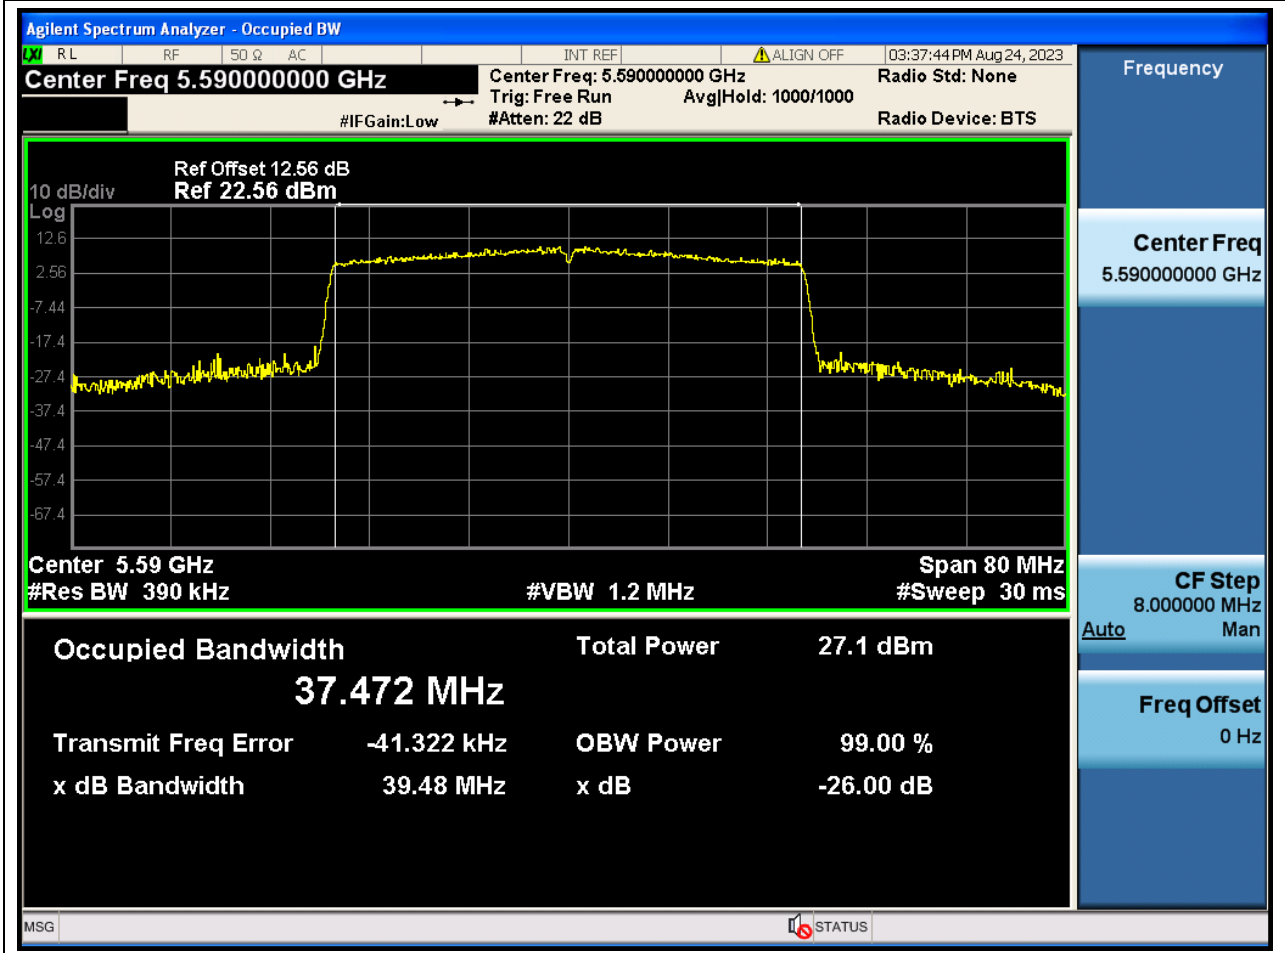

65. 802.11ax_40M_U-NII-2C_M

65.1. A.2-26dB Bandwidth(NTNV)

Center Frequency (MHz)	XdB Down	RBW (MHz)	Detector	Limit (MHz)	XdB BandWidth (MHz)	Verdict
5590	26	0.39	Peak	0	39.475938	N/A