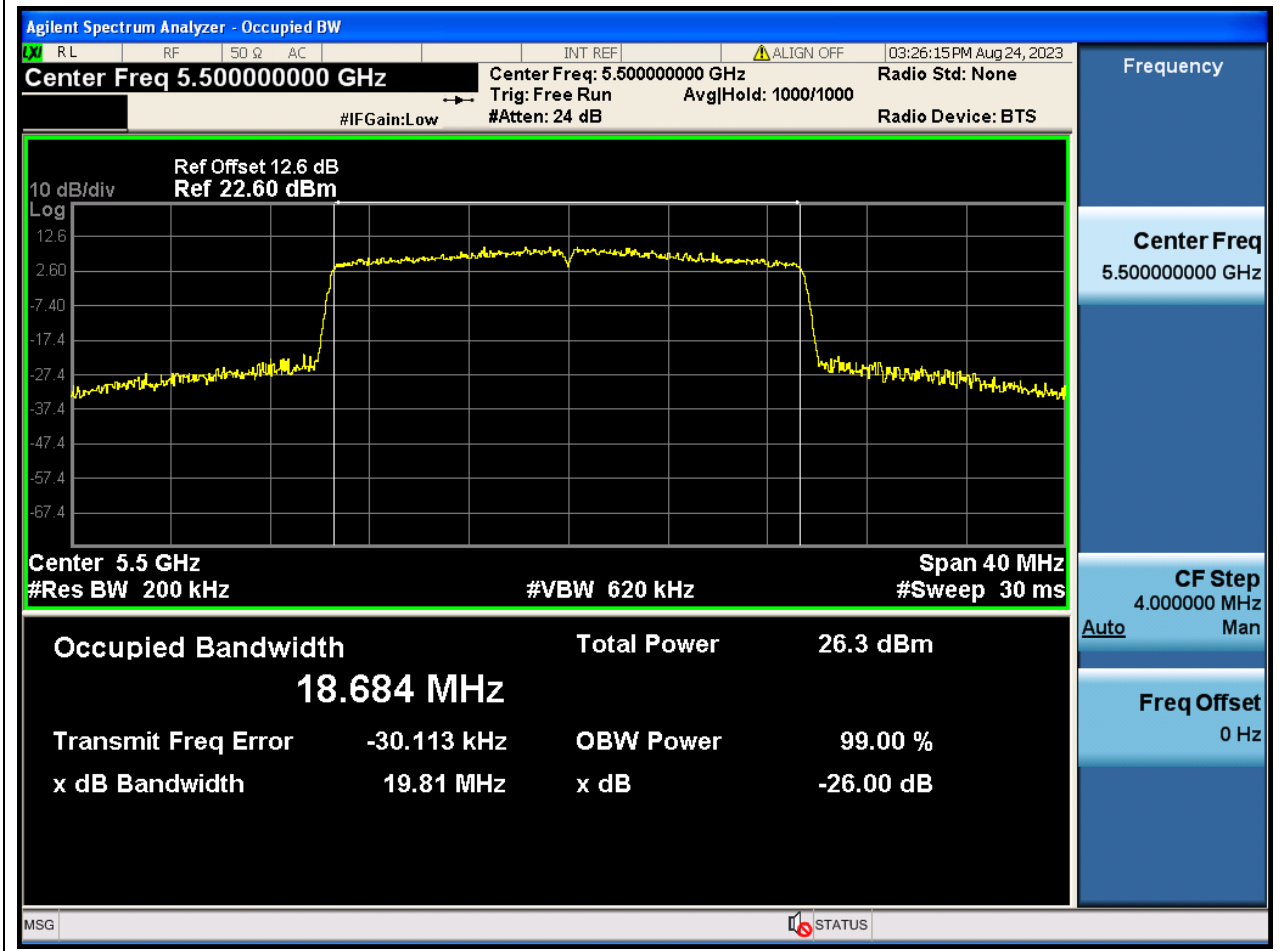

61. 802.11ax_20M_U-NII-2C_L

61.1. A.2-26dB Bandwidth(NTNV)

Center Frequency (MHz)	XdB Down	RBW (MHz)	Detector	Limit (MHz)	XdB BandWidth (MHz)	Verdict
5500	26	0.2	Peak	0	19.813444	N/A