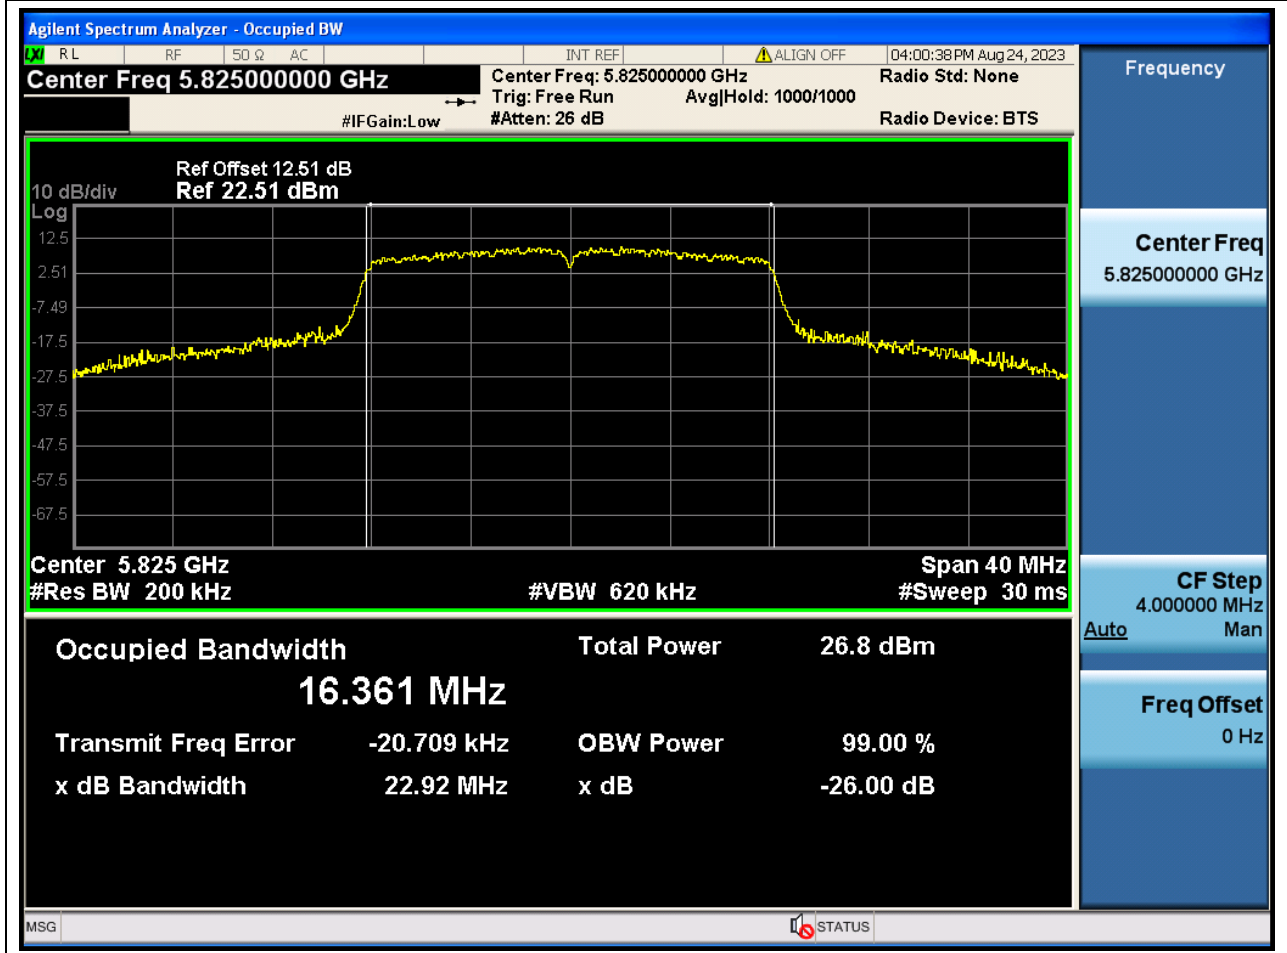

72. 802.11a_20M_U-NII-3_H

72.1. A.2-26dB Bandwidth(NTNV)

Center Frequency (MHz)	XdB Down	RBW (MHz)	Detector	Limit (MHz)	XdB BandWidth (MHz)	Verdict
5825	26	0.2	Peak	0	22.92119	N/A