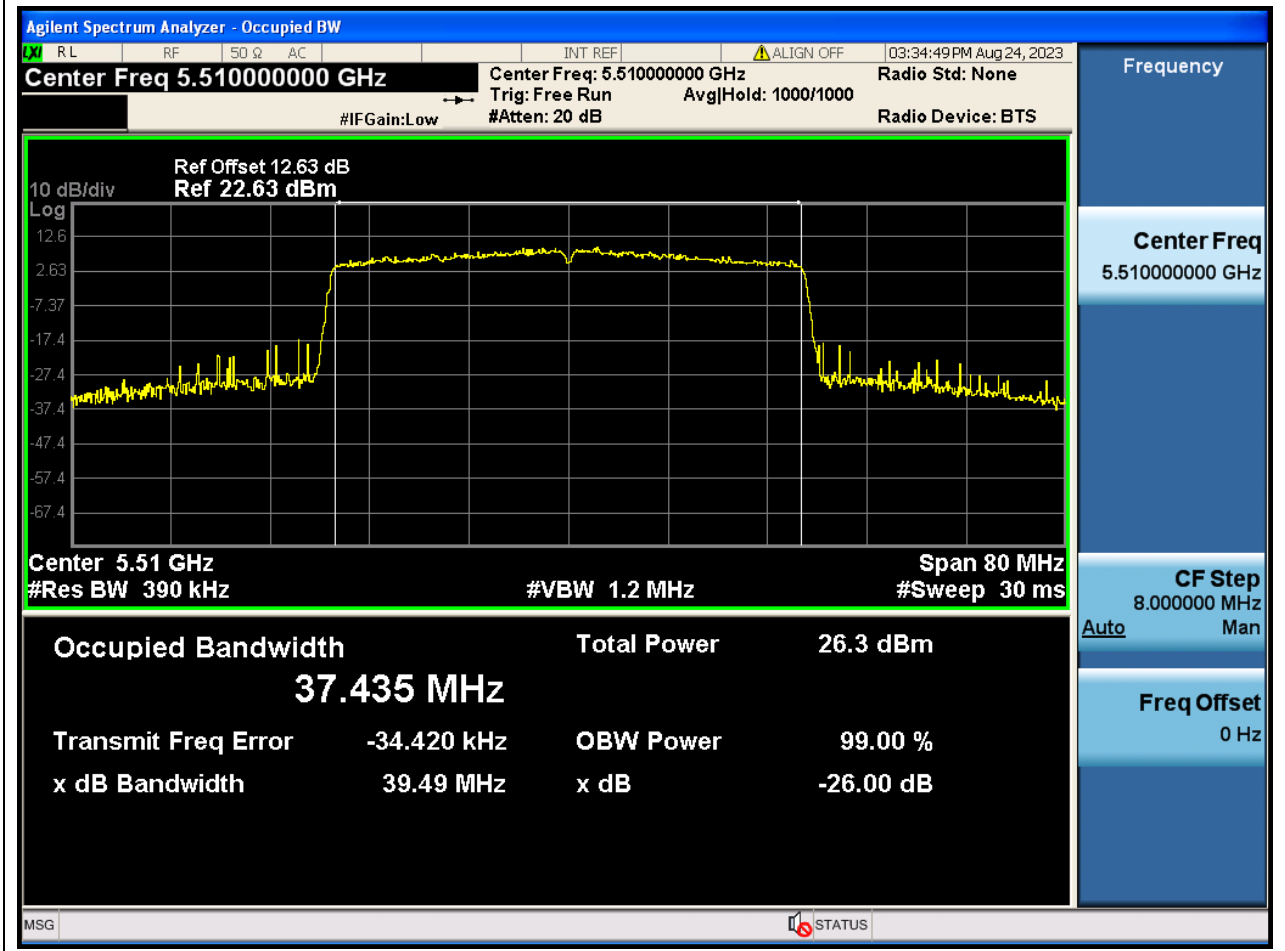

64. 802.11ax_40M_U-NII-2C_L

64.1. A.2-26dB Bandwidth(NTNV)

Center Frequency (MHz)	XdB Down	RBW (MHz)	Detector	Limit (MHz)	XdB BandWidth (MHz)	Verdict
5510	26	0.39	Peak	0	39.492208	N/A