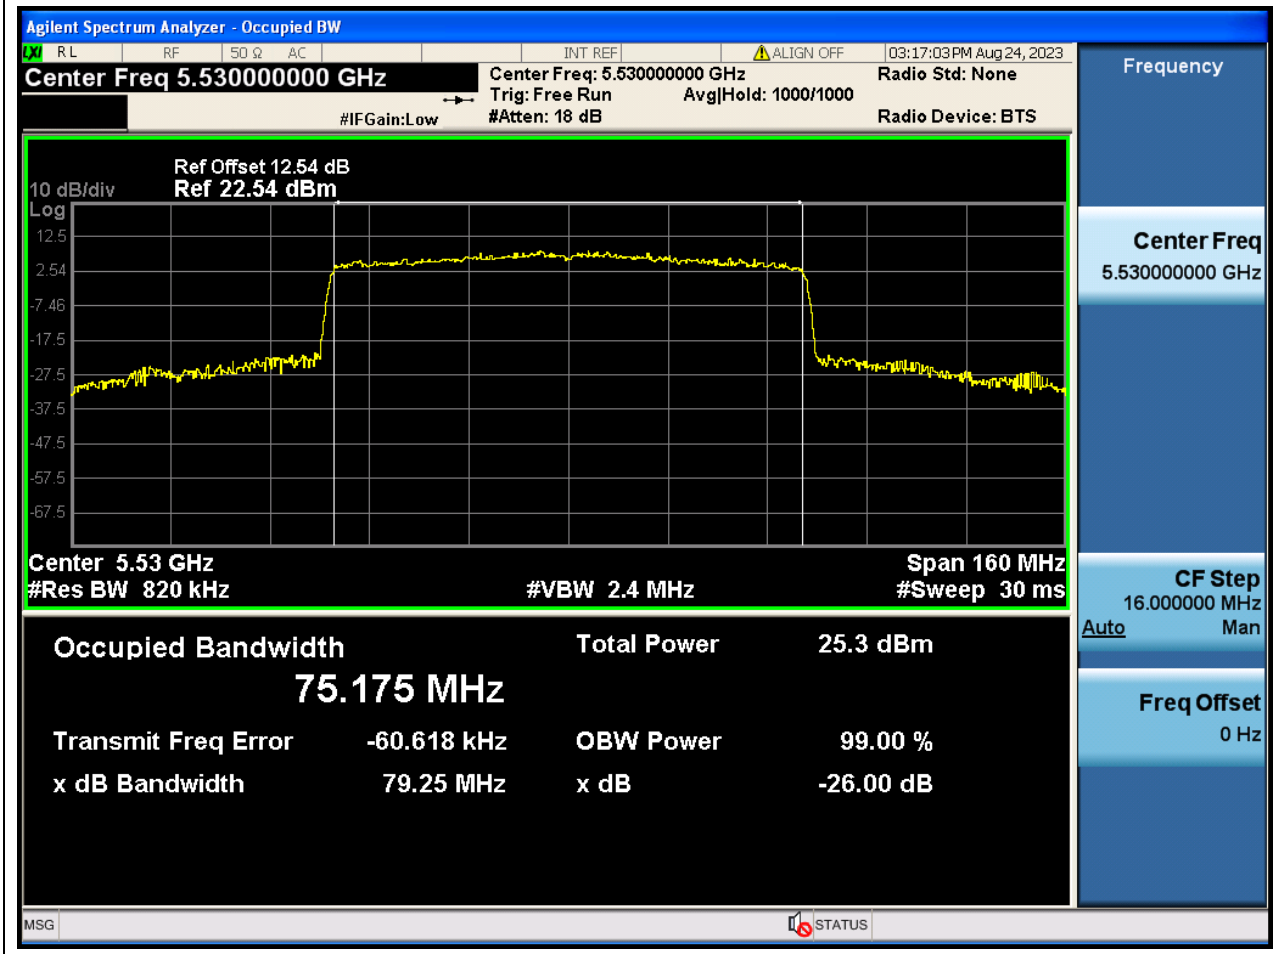

58. 802.11ac_80M_U-NII-2C_L

58.1. A.2-26dB Bandwidth(NTNV)

Center Frequency (MHz)	XdB Down	RBW (MHz)	Detector	Limit (MHz)	XdB BandWidth (MHz)	Verdict
5530	26	0.82	Peak	0	79.254726	N/A