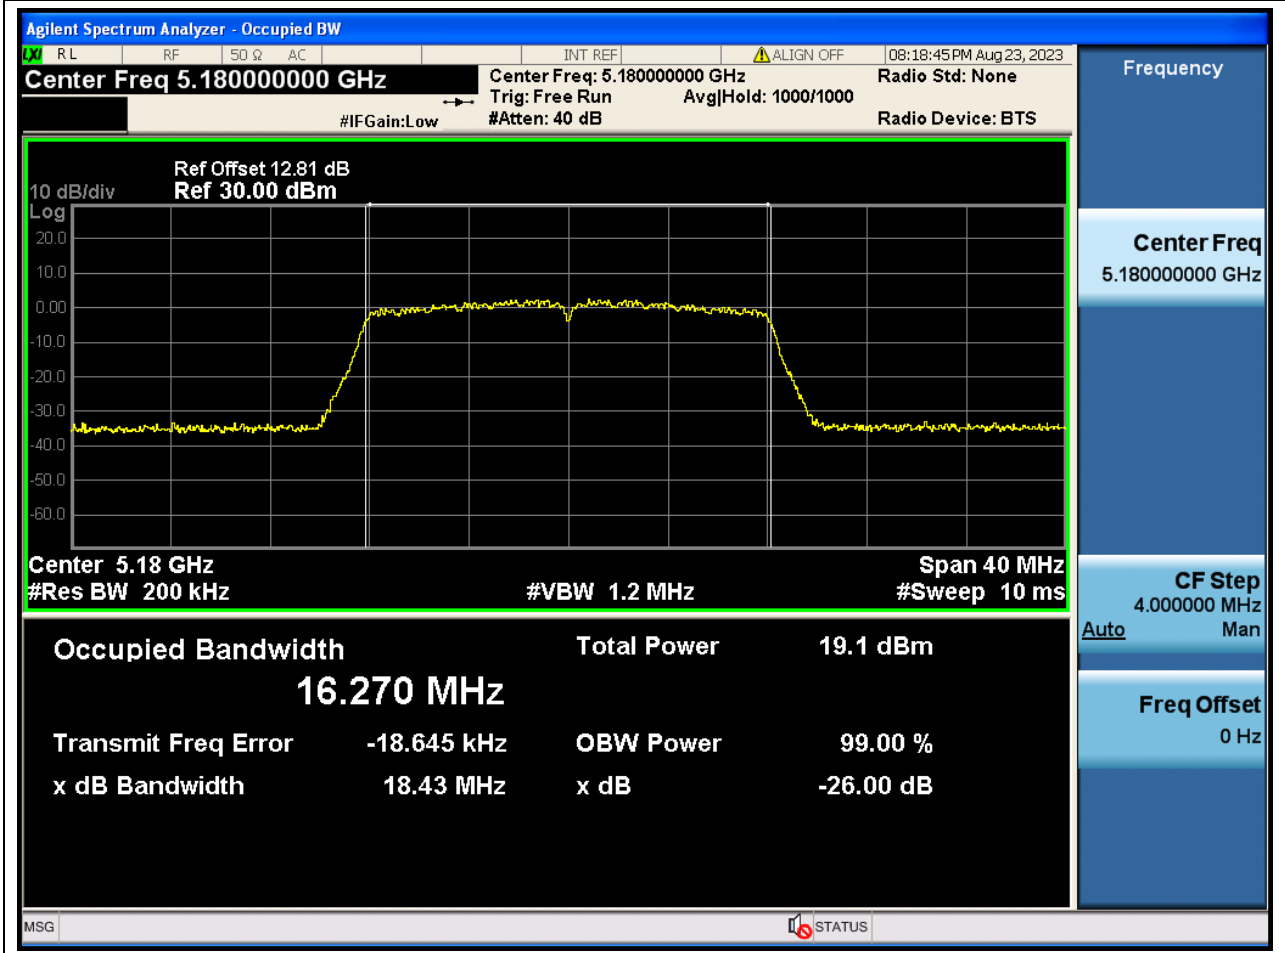

1. 802.11a_20M_U-NII-1_L

1.1. A.2.2-99% Bandwidth(NTNV)

Center Frequency (MHz)	OBW Power (%)	RBW (MHz)	Detector	Limit (MHz)	OBW (MHz)	Verdict
5180	99	0.2	Peak	0	16.27032	N/A