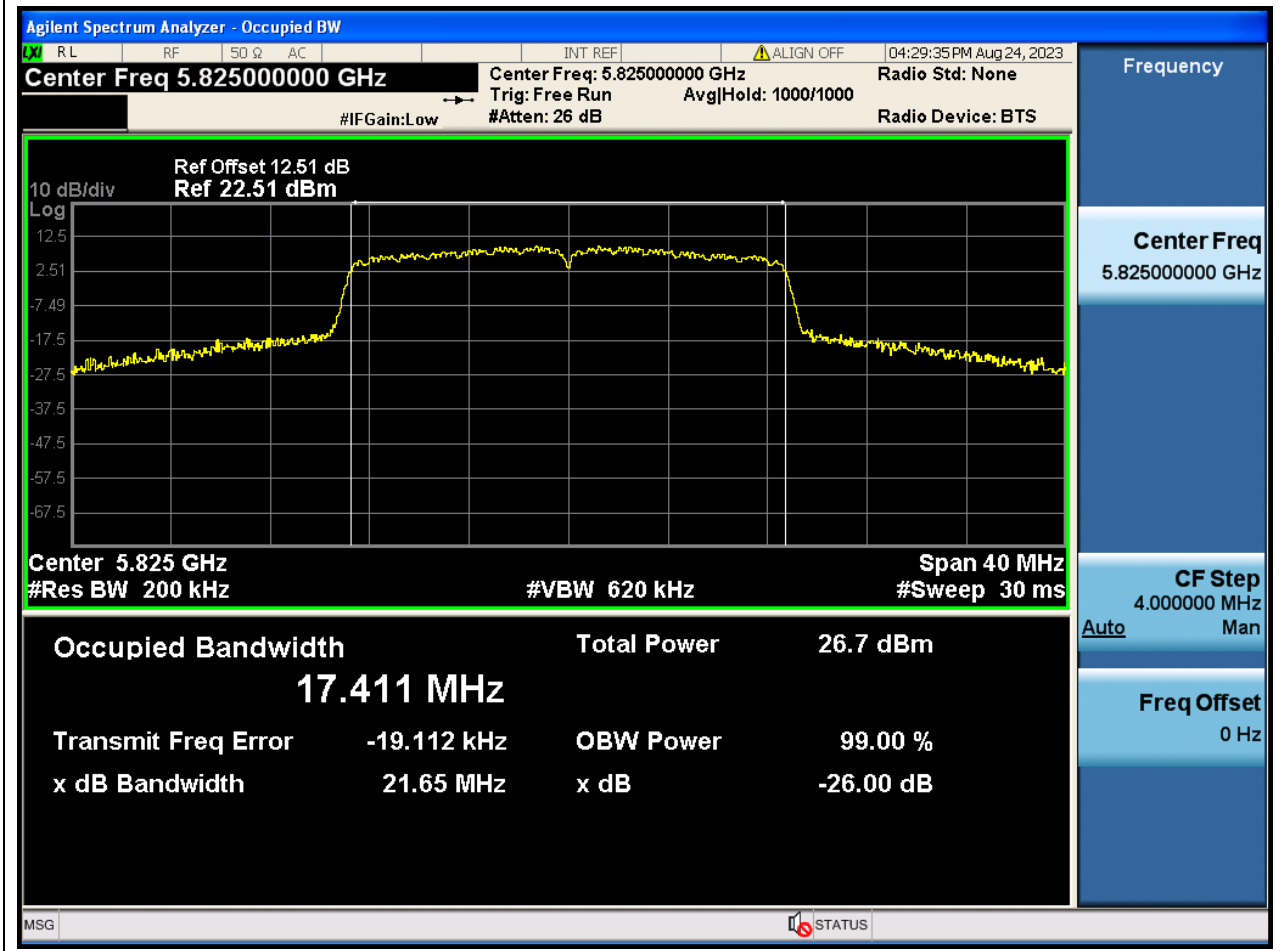

80. 802.11ac_20M_U-NII-3_H

80.1. A.2-26dB Bandwidth(NTNV)

Center Frequency (MHz)	XdB Down	RBW (MHz)	Detector	Limit (MHz)	XdB BandWidth (MHz)	Verdict
5825	26	0.2	Peak	0	21.648453	N/A