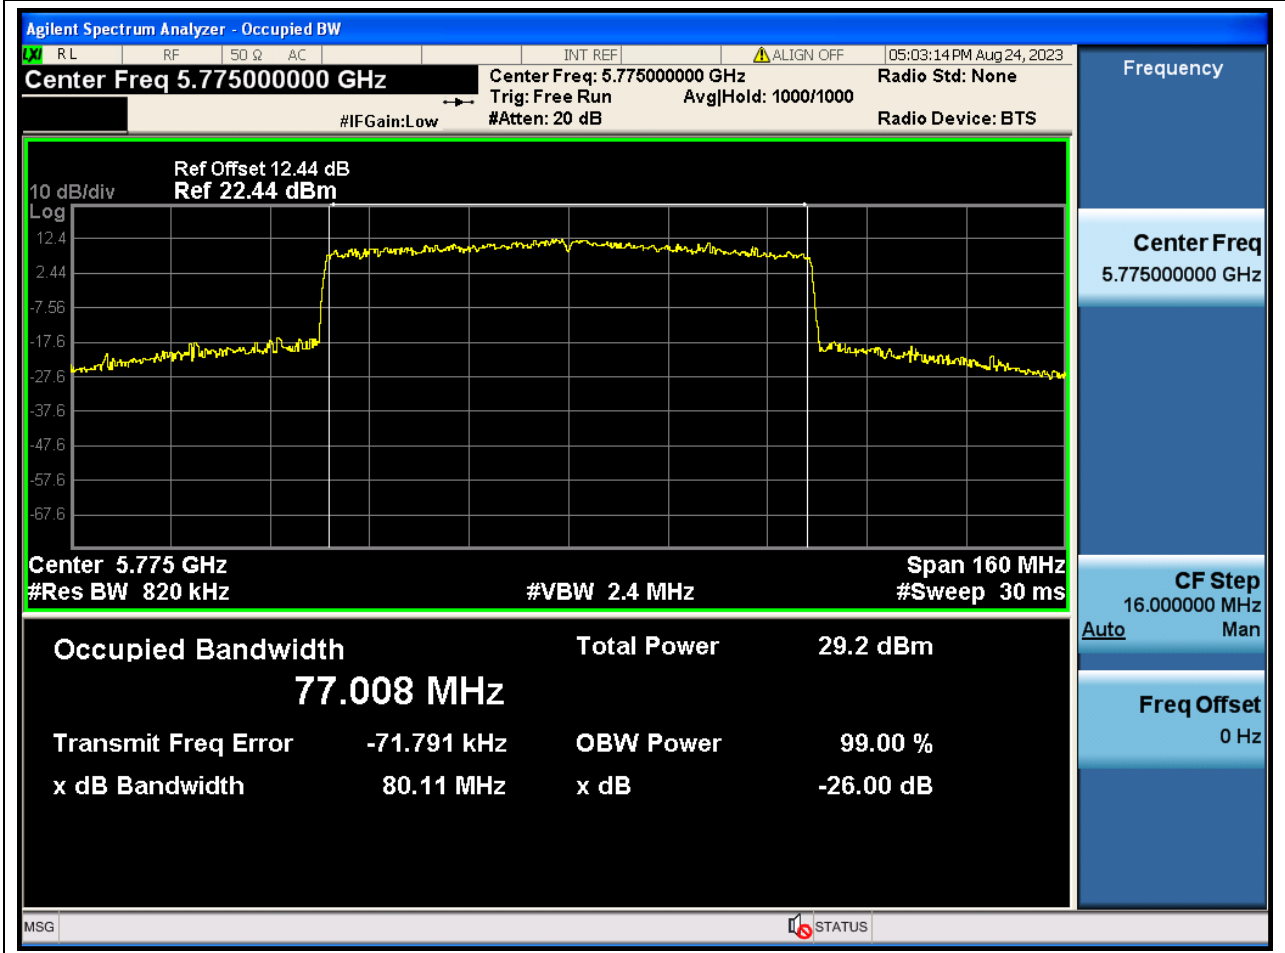

89. 802.11ax_80M_U-NII-3_M

89.1. A.2-26dB Bandwidth(NTNV)

Center Frequency (MHz)	XdB Down	RBW (MHz)	Detector	Limit (MHz)	XdB BandWidth (MHz)	Verdict
5775	26	0.82	Peak	0	80.108841	N/A