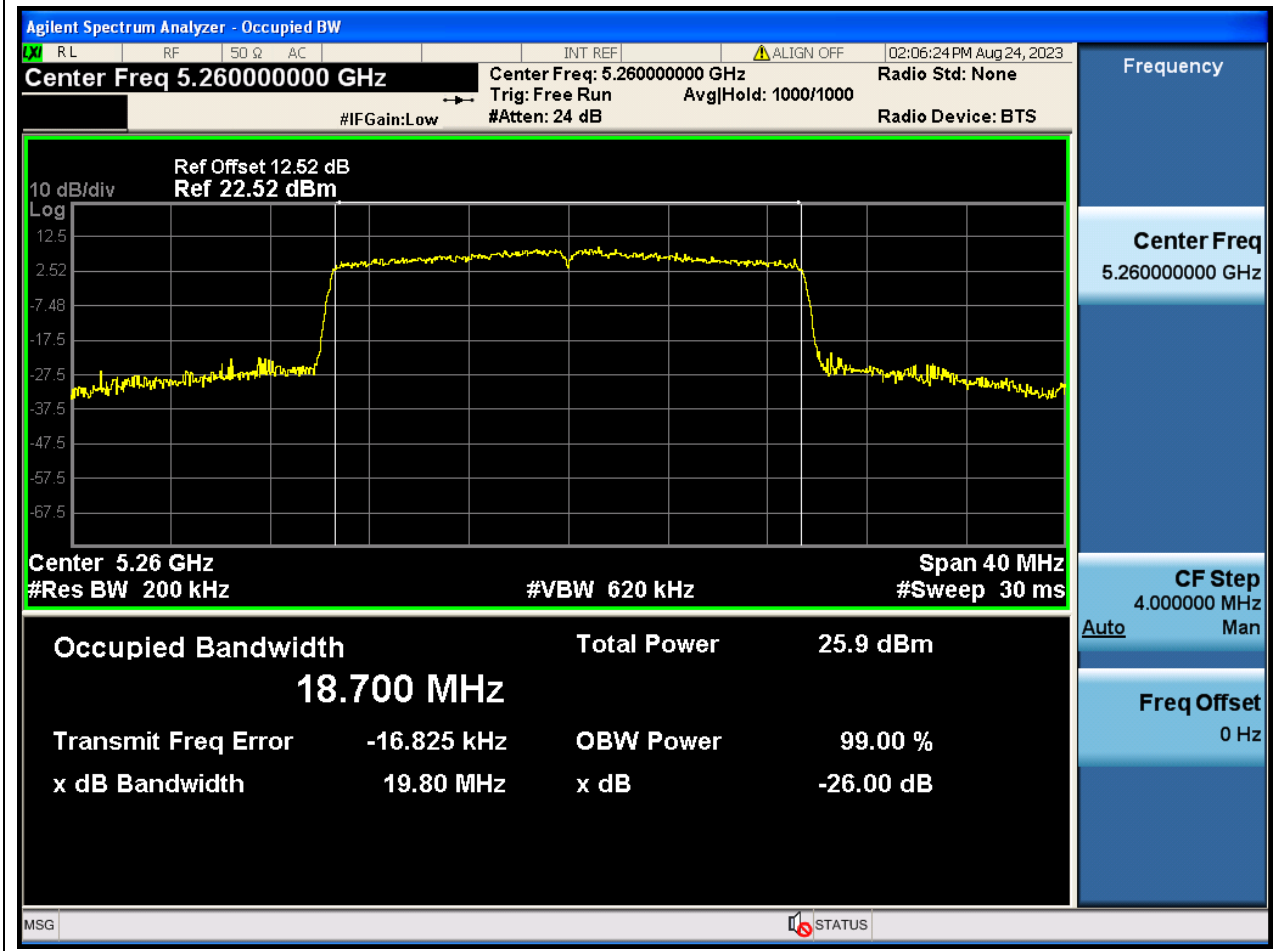

36. 802.11ax_20M_U-NII-2A_L

36.1. A.2-26dB Bandwidth(NTNV)

Center Frequency (MHz)	XdB Down	RBW (MHz)	Detector	Limit (MHz)	XdB BandWidth (MHz)	Verdict
5260	26	0.2	Peak	0	19.801308	N/A