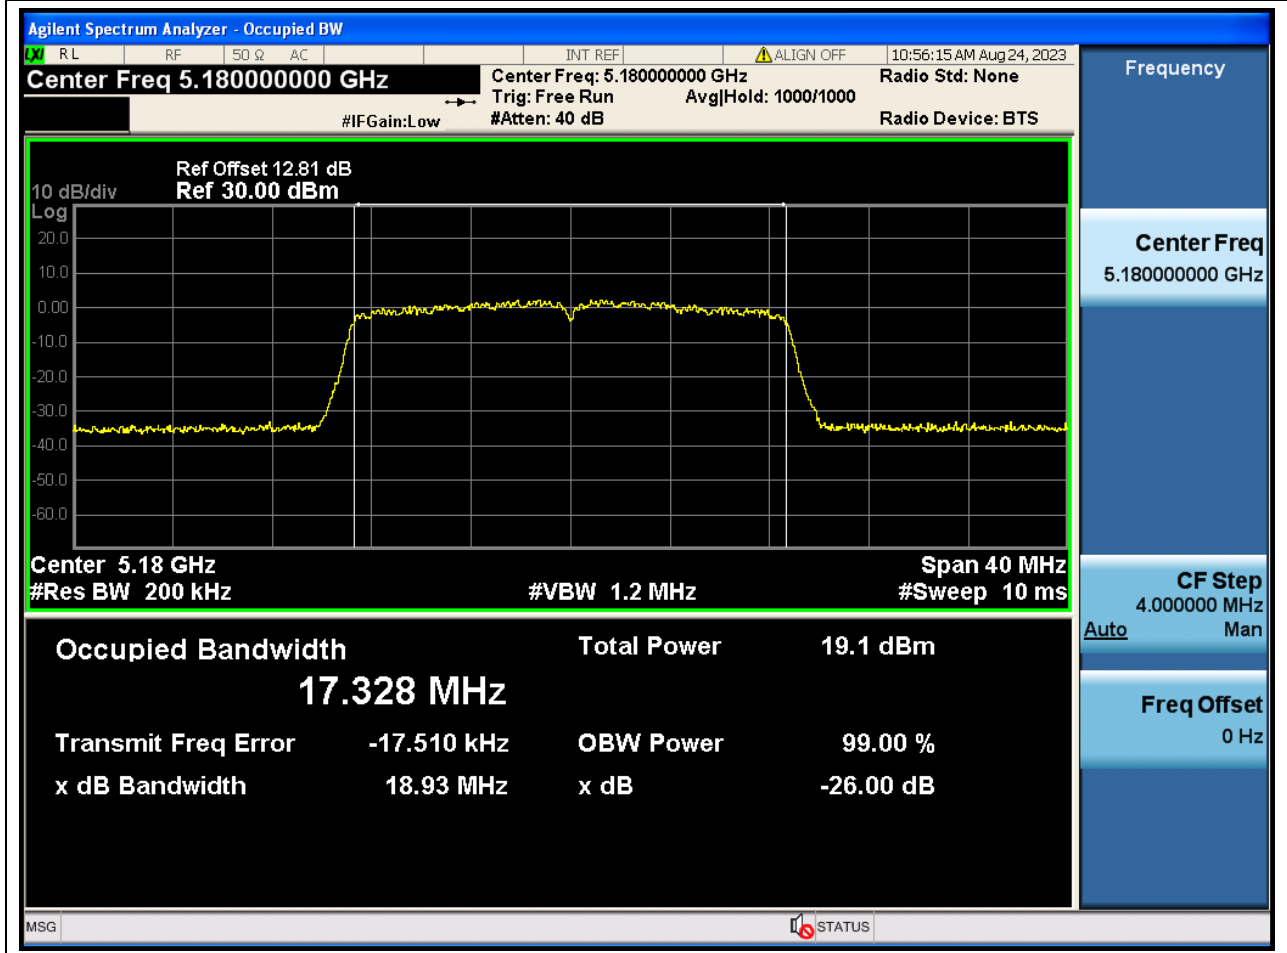

9. 802.11ac_20M_U-NII-1_L

9.1. A.2.2-99% Bandwidth(NTNV)

Center Frequency (MHz)	OBW Power (%)	RBW (MHz)	Detector	Limit (MHz)	OBW (MHz)	Verdict
5180	99	0.2	Peak	0	17.328489	N/A