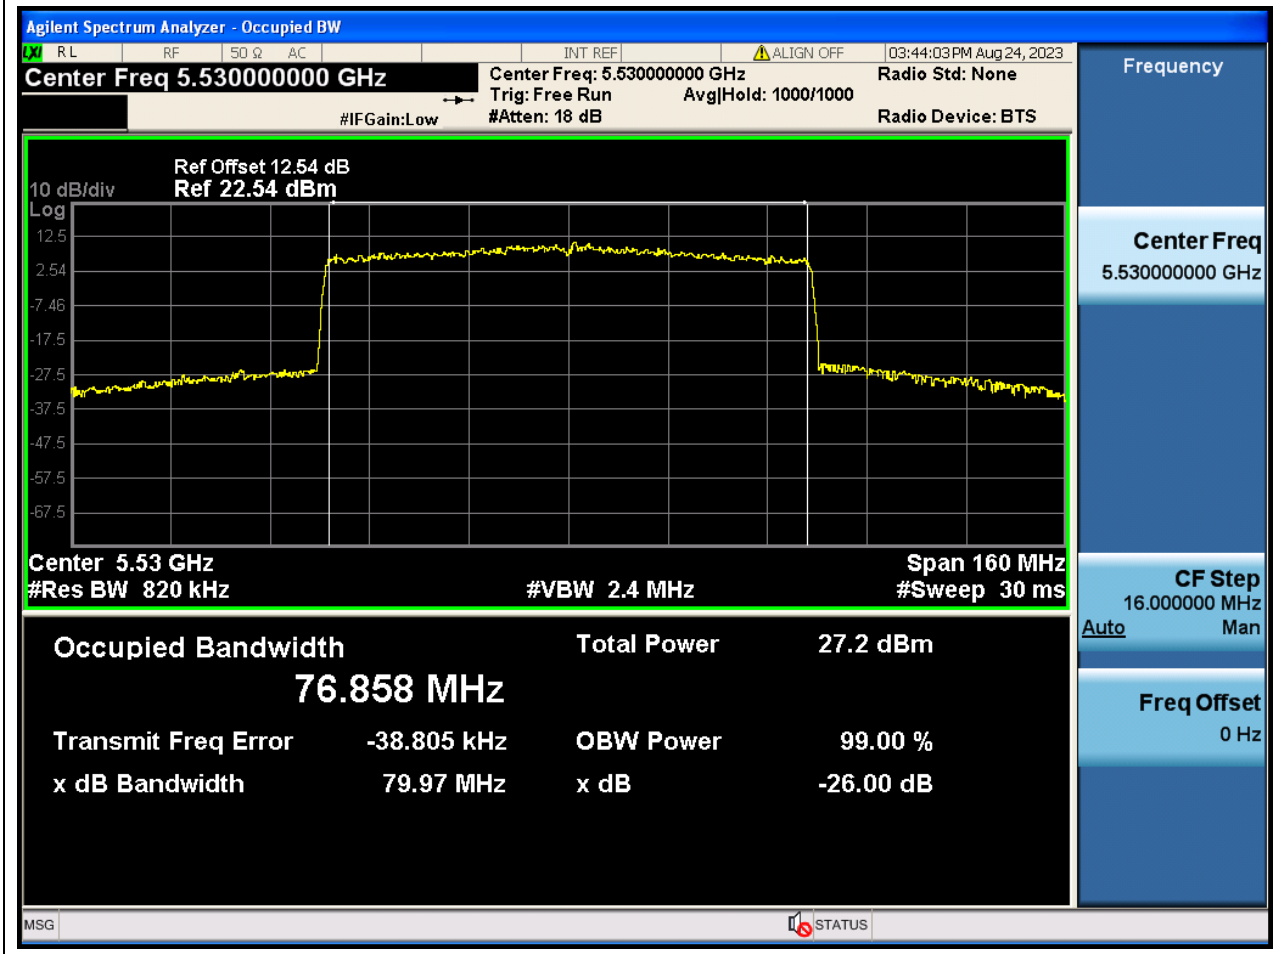

67. 802.11ax_80M_U-NII-2C_L

67.1. A.2-26dB Bandwidth(NTNV)

Center Frequency (MHz)	XdB Down	RBW (MHz)	Detector	Limit (MHz)	XdB BandWidth (MHz)	Verdict
5530	26	0.82	Peak	0	79.970562	N/A