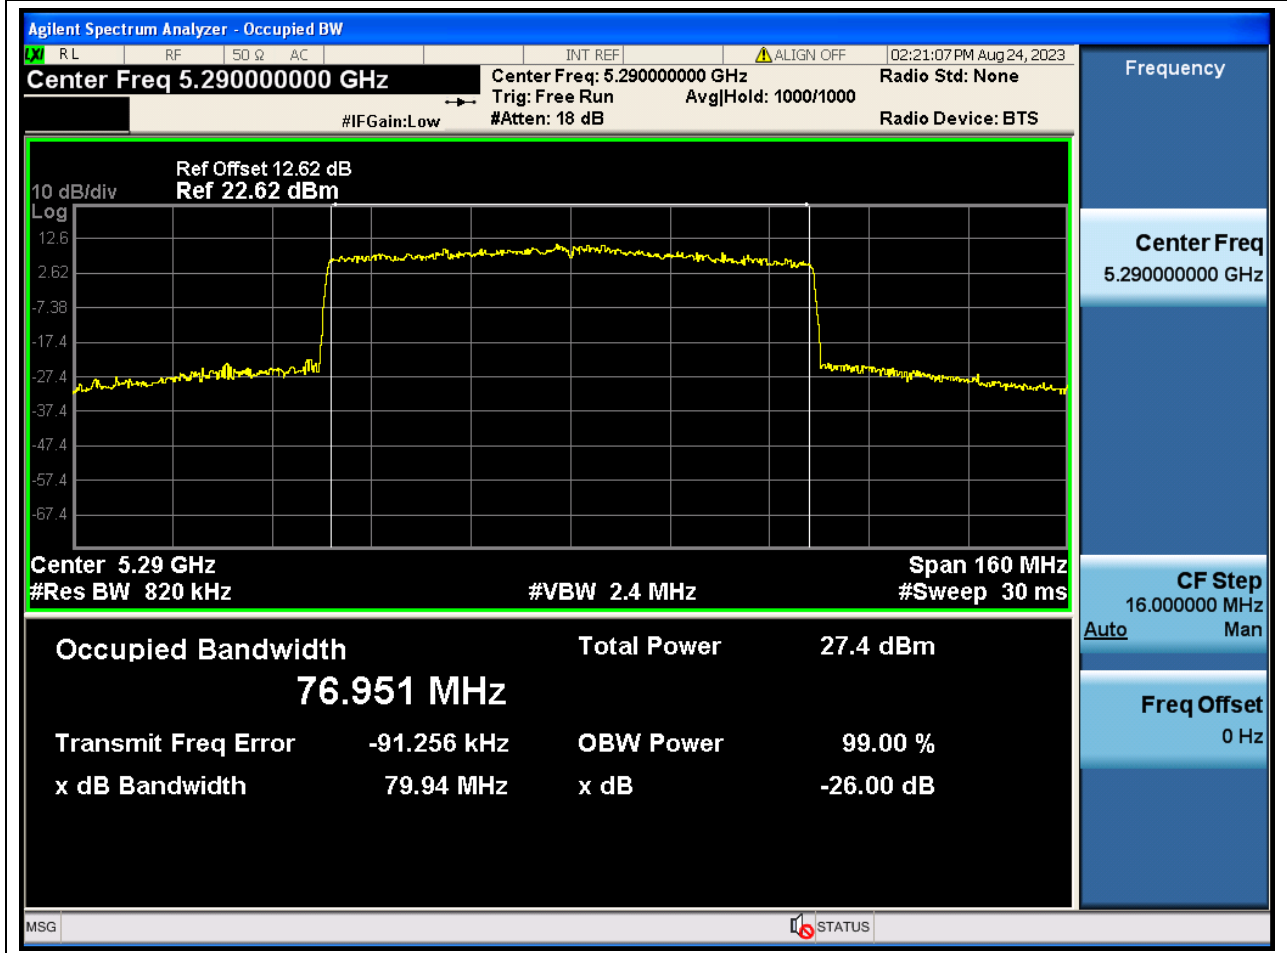

41. 802.11ax_80M_U-NII-2A_M

41.1. A.2-26dB Bandwidth(NTNV)

Center Frequency (MHz)	XdB Down	RBW (MHz)	Detector	Limit (MHz)	XdB BandWidth (MHz)	Verdict
5290	26	0.82	Peak	0	79.939177	N/A