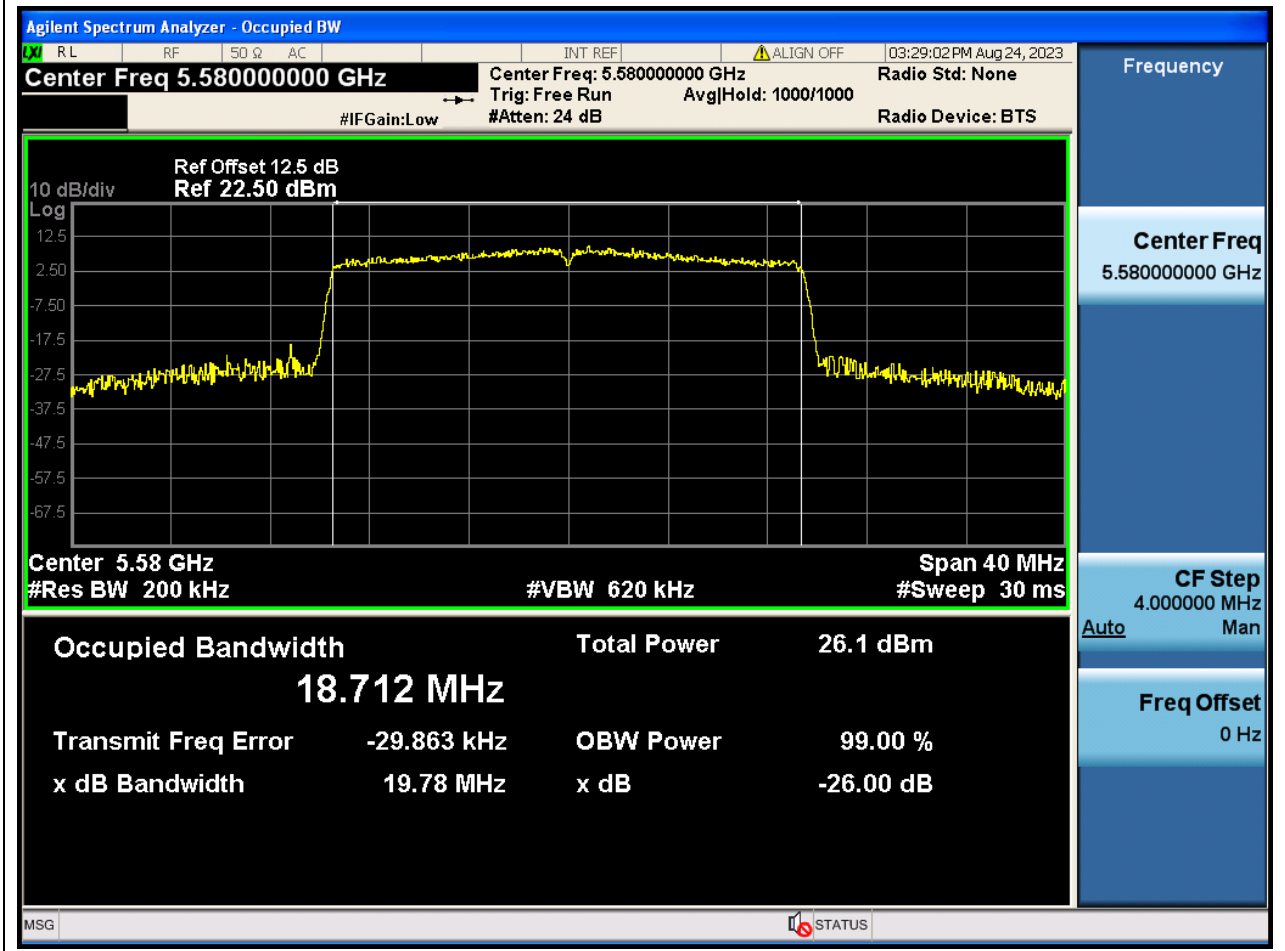

62. 802.11ax_20M_U-NII-2C_M

62.1. A.2-26dB Bandwidth(NTNV)

Center Frequency (MHz)	XdB Down	RBW (MHz)	Detector	Limit (MHz)	XdB BandWidth (MHz)	Verdict
5580	26	0.2	Peak	0	19.782553	N/A