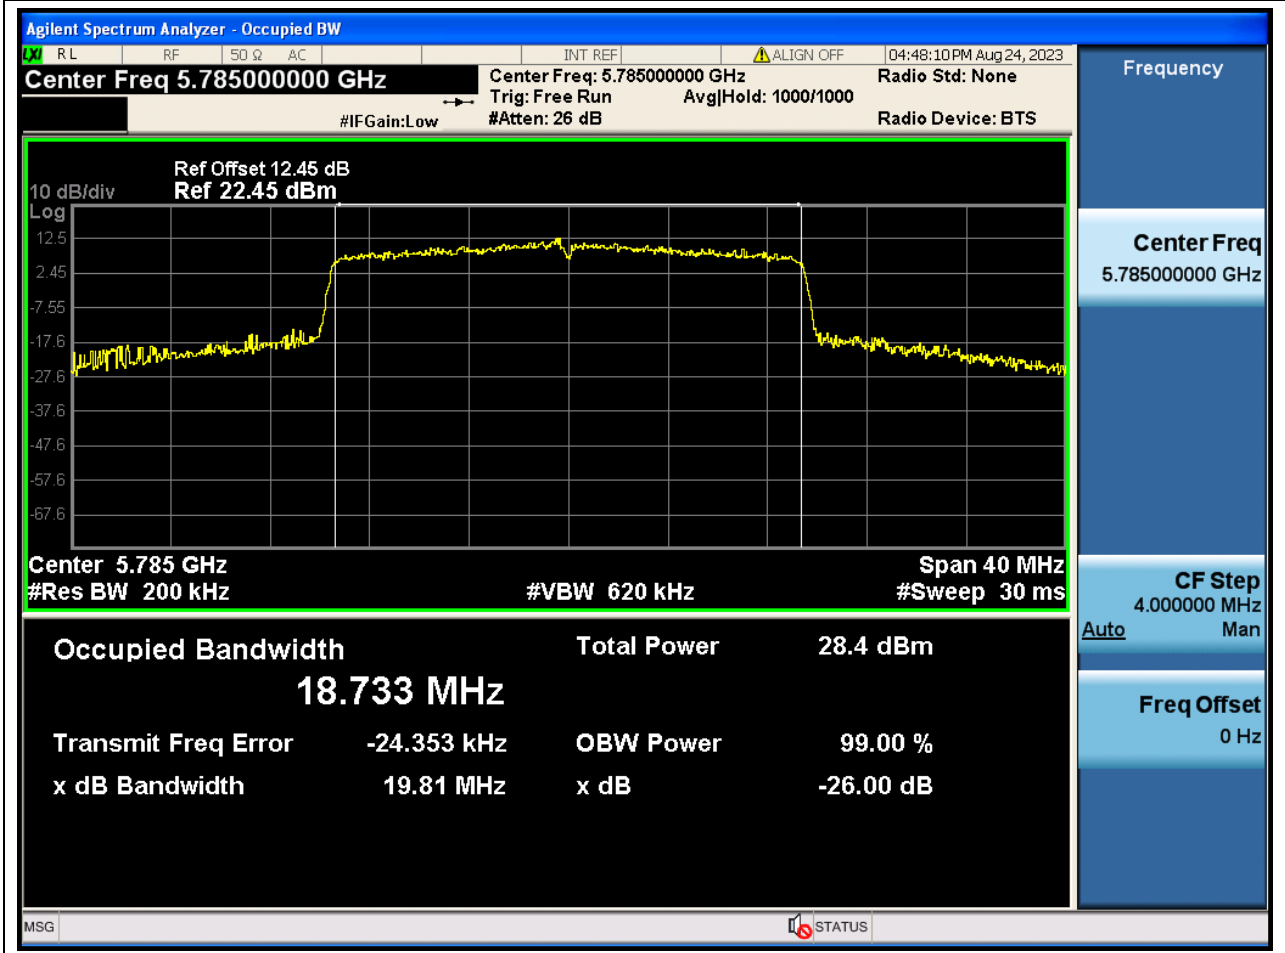

85. 802.11ax_20M_U-NII-3_M

85.1. A.2-26dB Bandwidth(NTNV)

Center Frequency (MHz)	XdB Down	RBW (MHz)	Detector	Limit (MHz)	XdB BandWidth (MHz)	Verdict
5785	26	0.2	Peak	0	19.809198	N/A