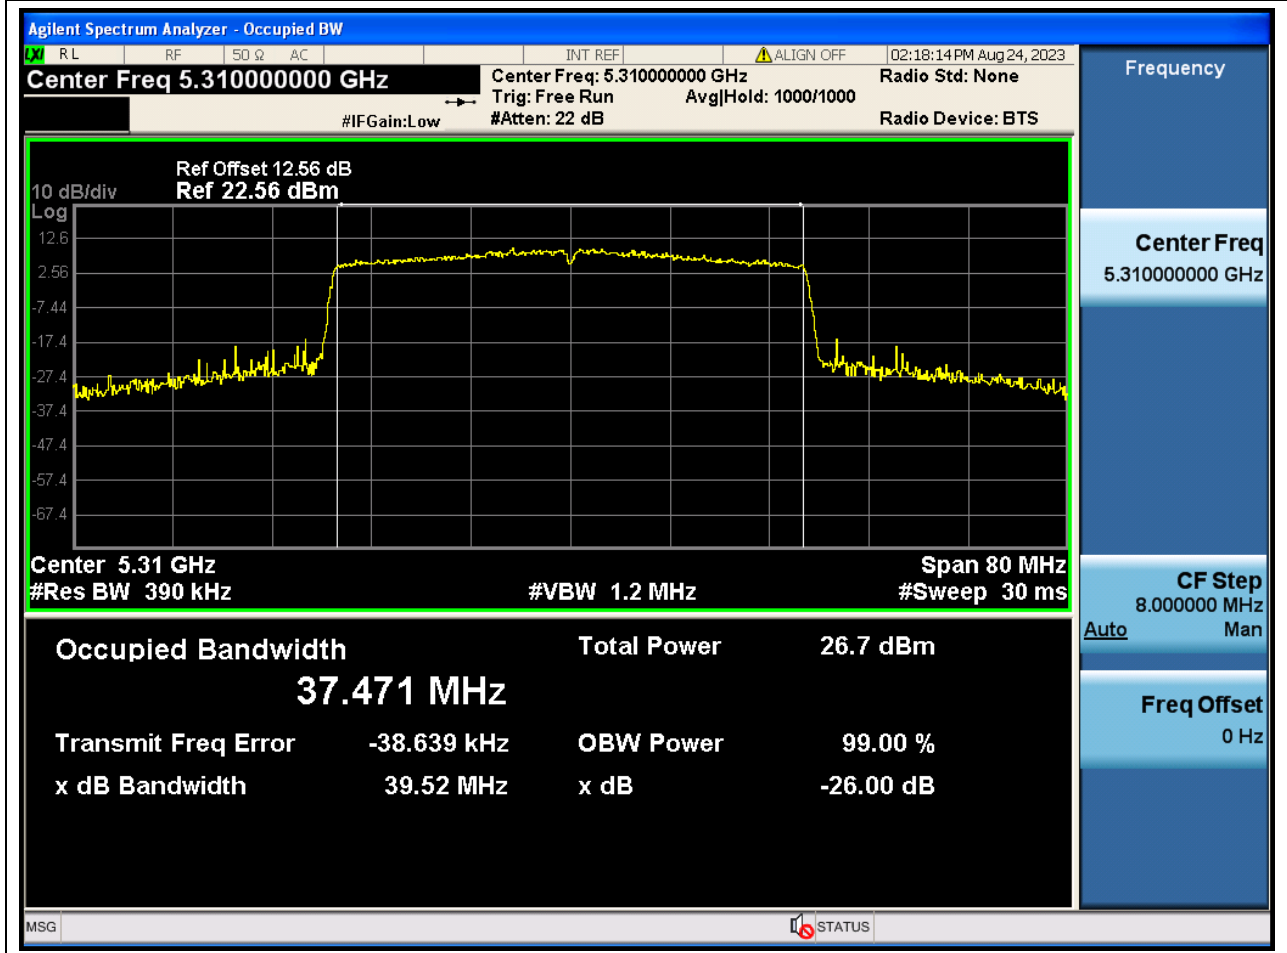

40. 802.11ax_40M_U-NII-2A_H

40.1. A.2-26dB Bandwidth(NTNV)

Center Frequency (MHz)	XdB Down	RBW (MHz)	Detector	Limit (MHz)	XdB BandWidth (MHz)	Verdict
5310	26	0.39	Peak	0	39.523411	N/A