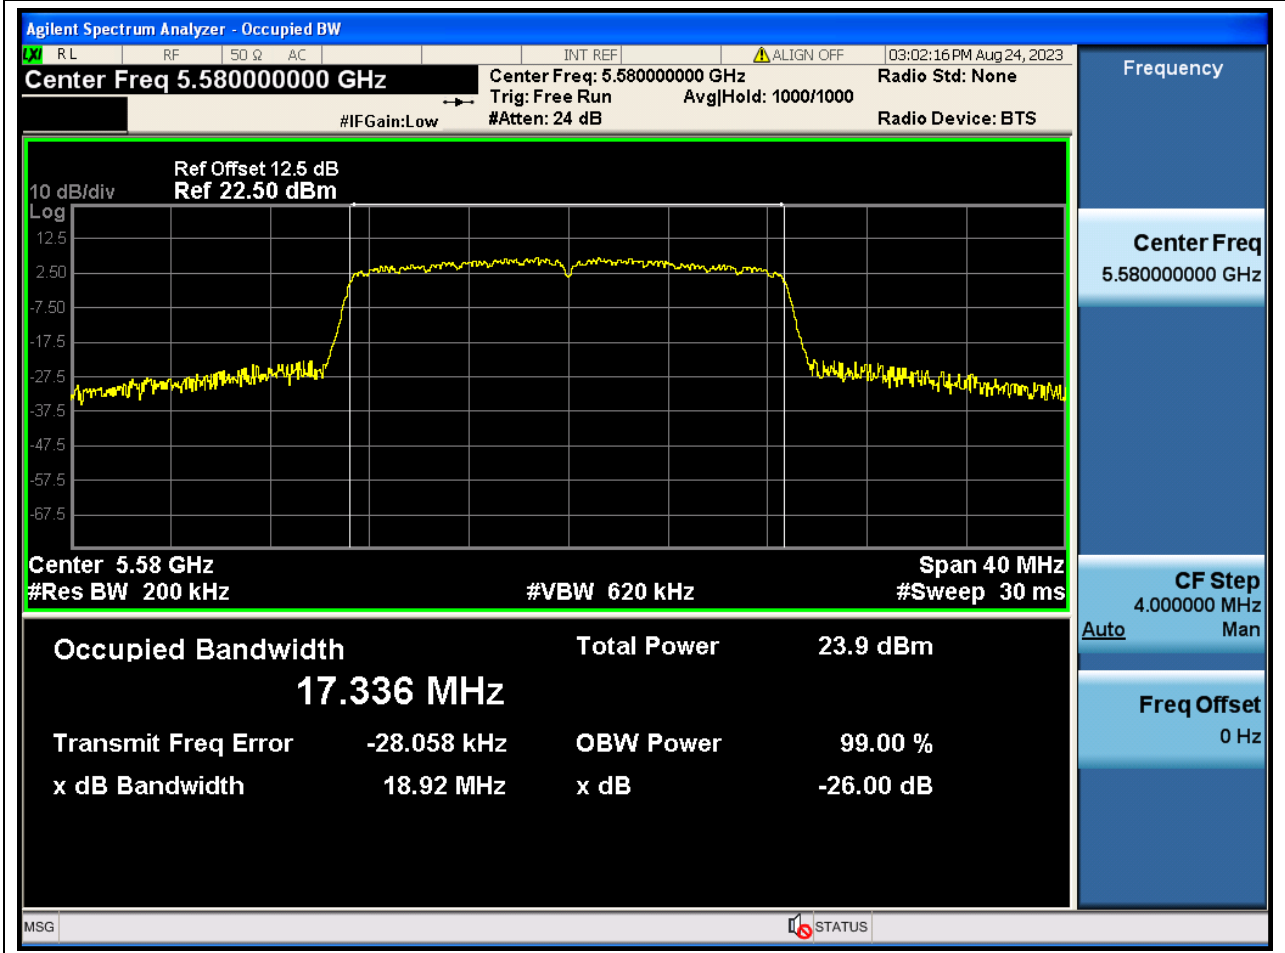

53. 802.11ac_20M_U-NII-2C_M

53.1. A.2-26dB Bandwidth(NTNV)

Center Frequency (MHz)	XdB Down	RBW (MHz)	Detector	Limit (MHz)	XdB BandWidth (MHz)	Verdict
5580	26	0.2	Peak	0	18.920634	N/A