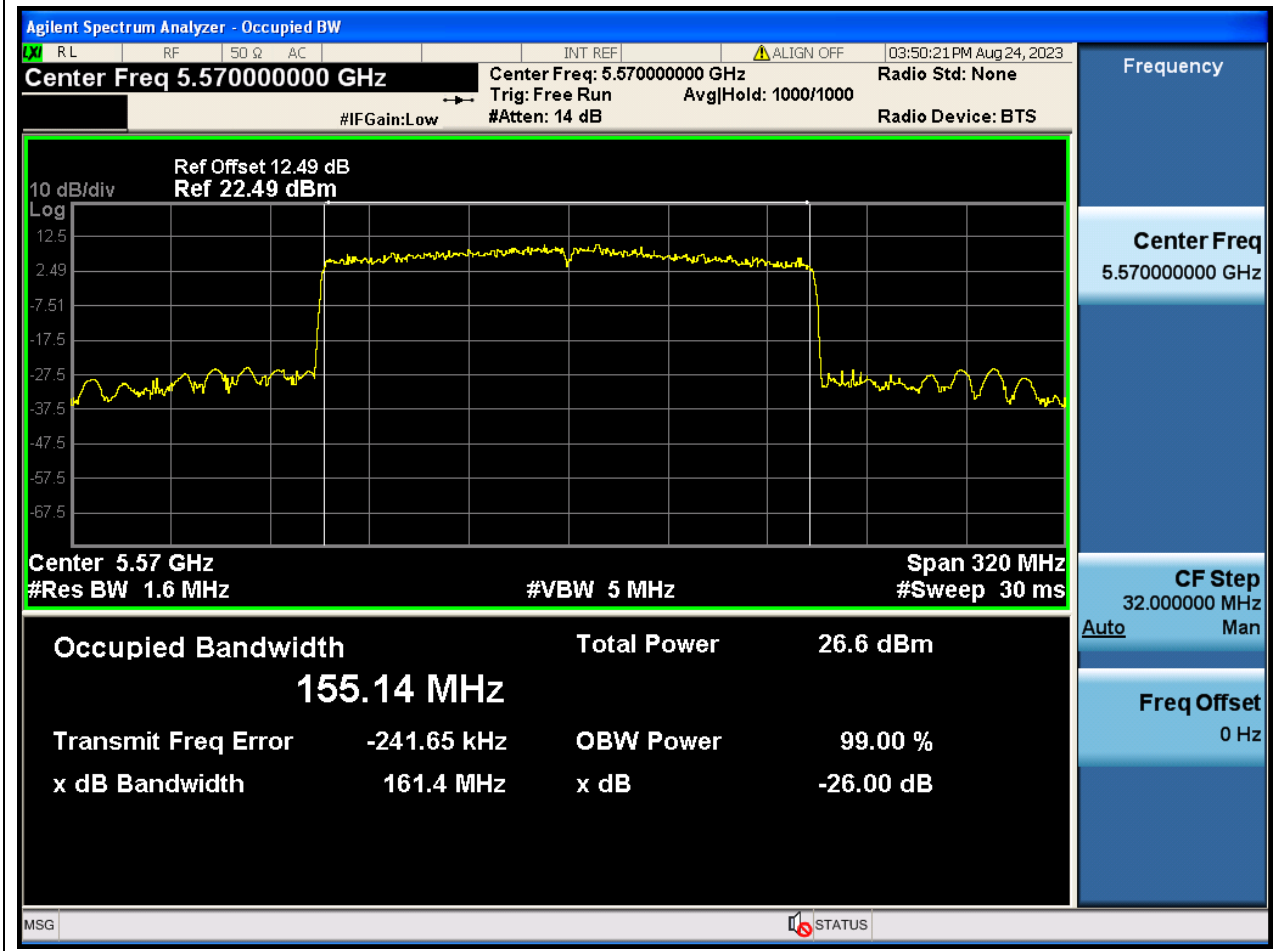

69. 802.11ax_160M_U-NII-2C_M

69.1. A.2-26dB Bandwidth(NTNV)

Center Frequency (MHz)	XdB Down	RBW (MHz)	Detector	Limit (MHz)	XdB BandWidth (MHz)	Verdict
5570	26	1.6	Peak	0	161.380227	N/A