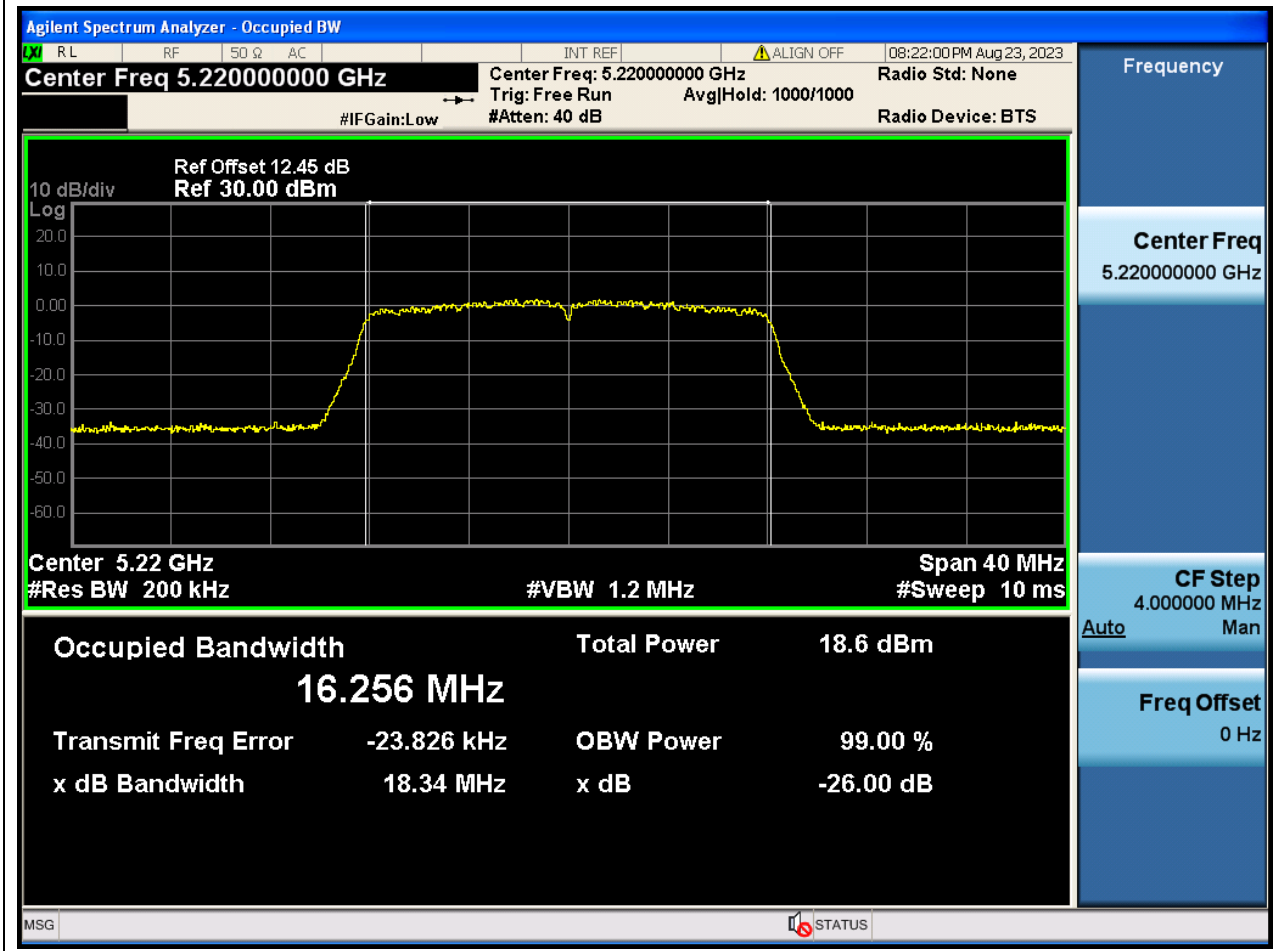

2. 802.11a_20M_U-NII-1_M

2.1. A.2.2-99% Bandwidth(NTNV)

Center Frequency (MHz)	OBW Power (%)	RBW (MHz)	Detector	Limit (MHz)	OBW (MHz)	Verdict
5220	99	0.2	Peak	0	16.255803	N/A