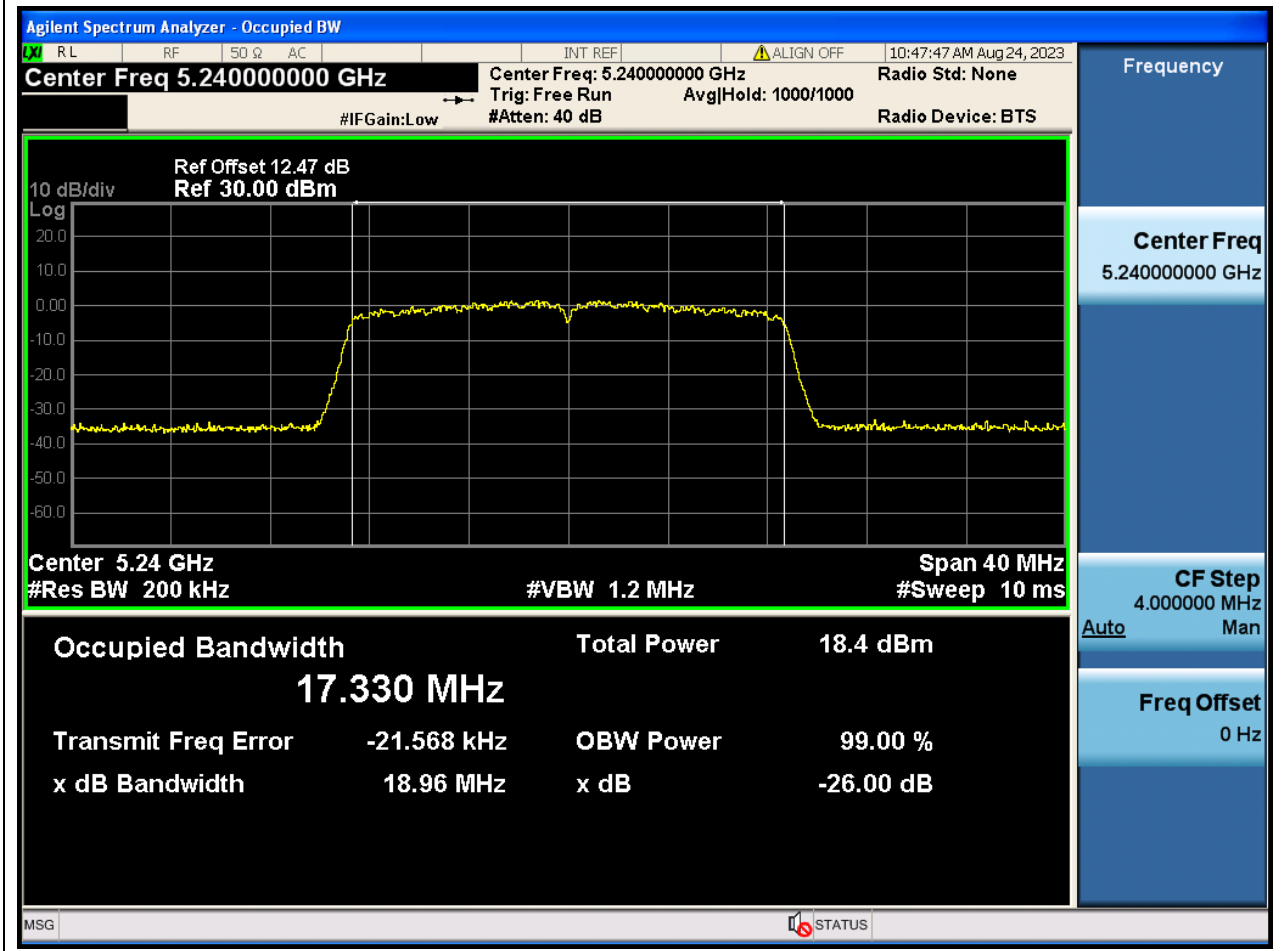

6. 802.11n_20M_U-NII-1_H

6.1. A.2.2-99% Bandwidth(NTNV)

Center Frequency (MHz)	OBW Power (%)	RBW (MHz)	Detector	Limit (MHz)	OBW (MHz)	Verdict
5240	99	0.2	Peak	0	17.330061	N/A