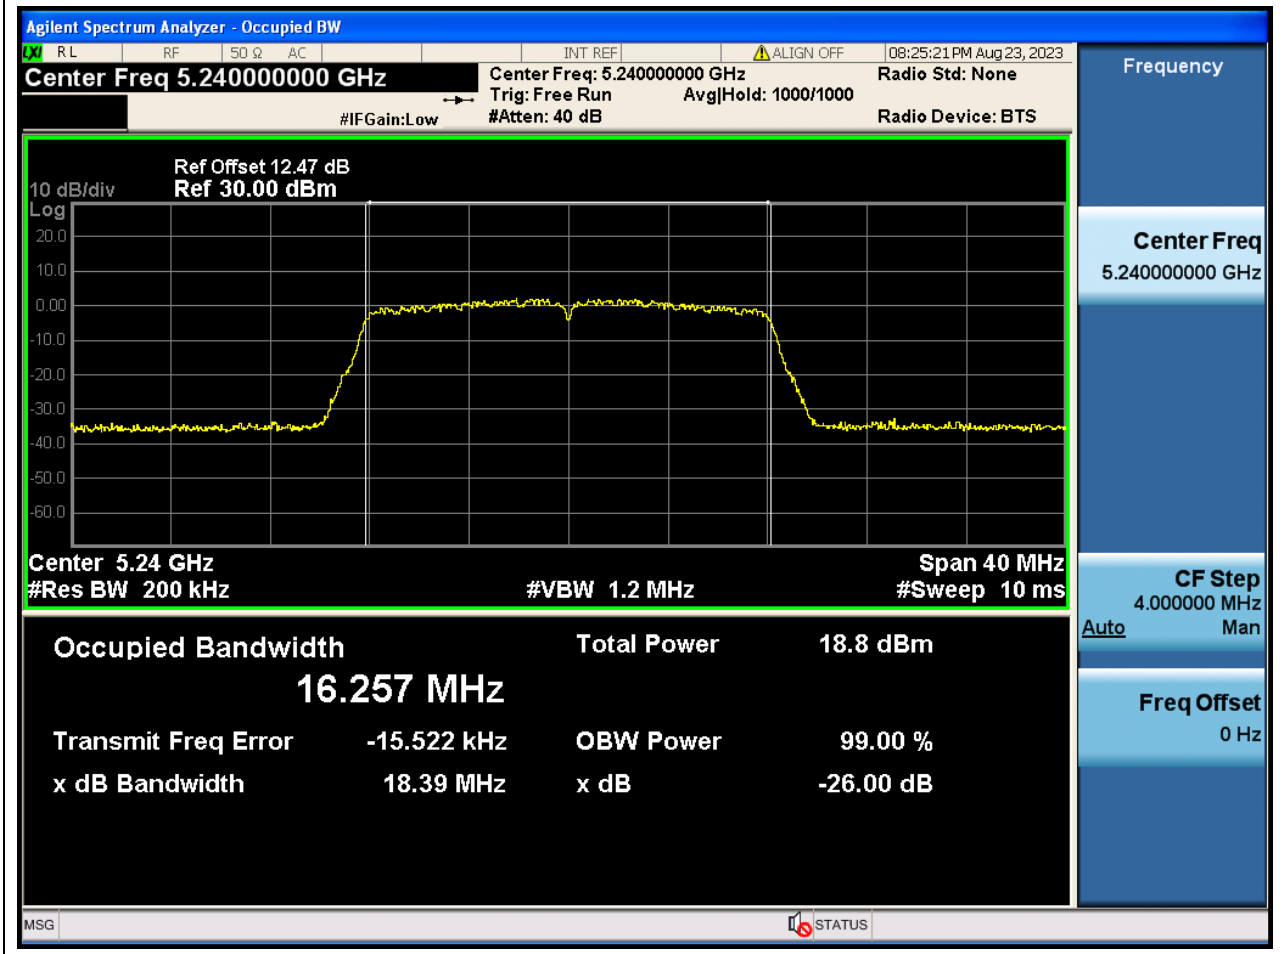

3. 802.11a_20M_U-NII-1_H

3.1. A.2.2-99% Bandwidth(NTNV)

Center Frequency (MHz)	OBW Power (%)	RBW (MHz)	Detector	Limit (MHz)	OBW (MHz)	Verdict
5240	99	0.2	Peak	0	16.256585	N/A