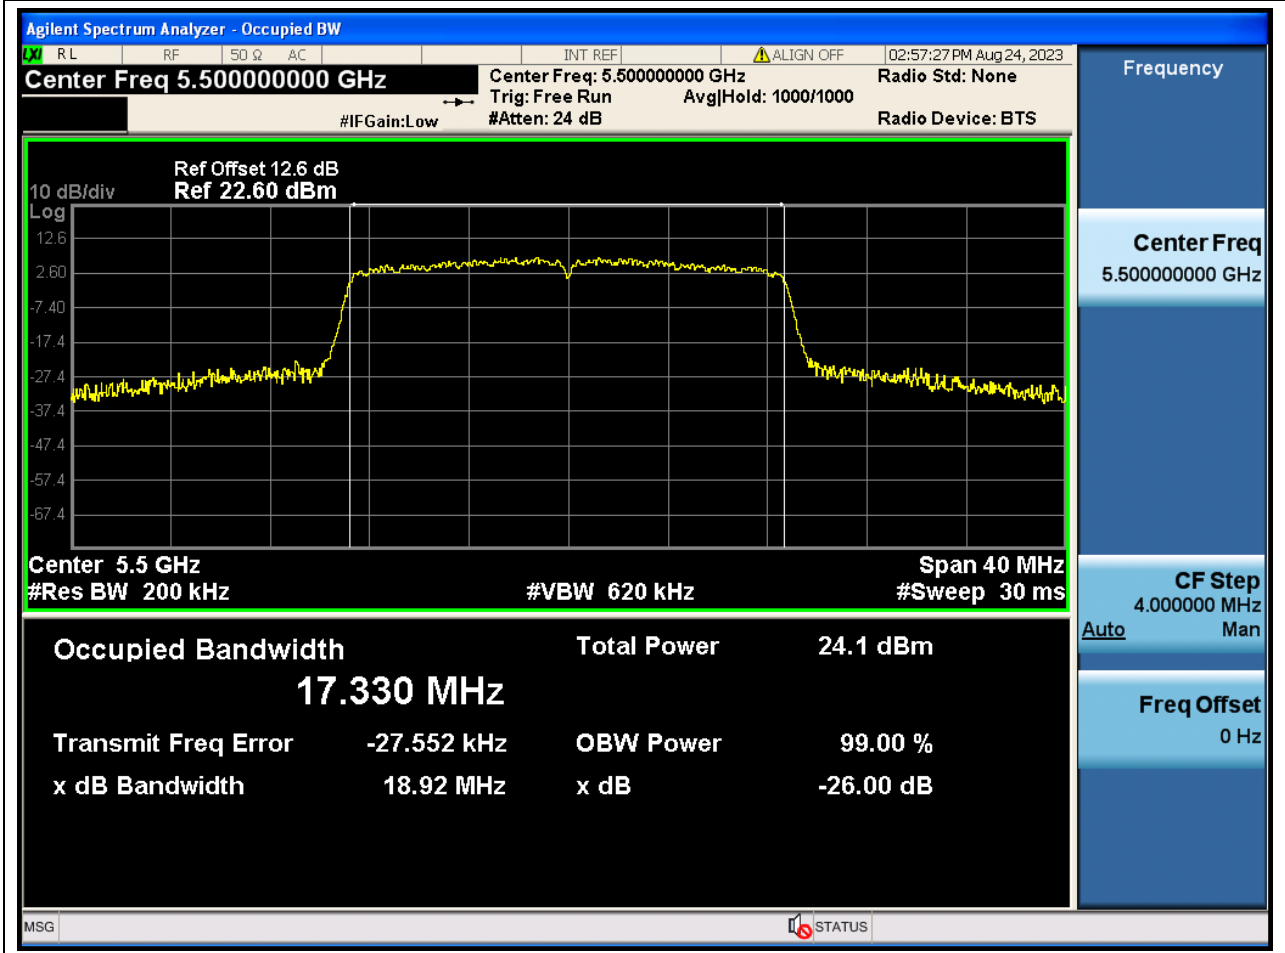

52. 802.11ac_20M_U-NII-2C_L

52.1. A.2-26dB Bandwidth(NTNV)

Center Frequency (MHz)	XdB Down	RBW (MHz)	Detector	Limit (MHz)	XdB BandWidth (MHz)	Verdict
5500	26	0.2	Peak	0	18.923618	N/A