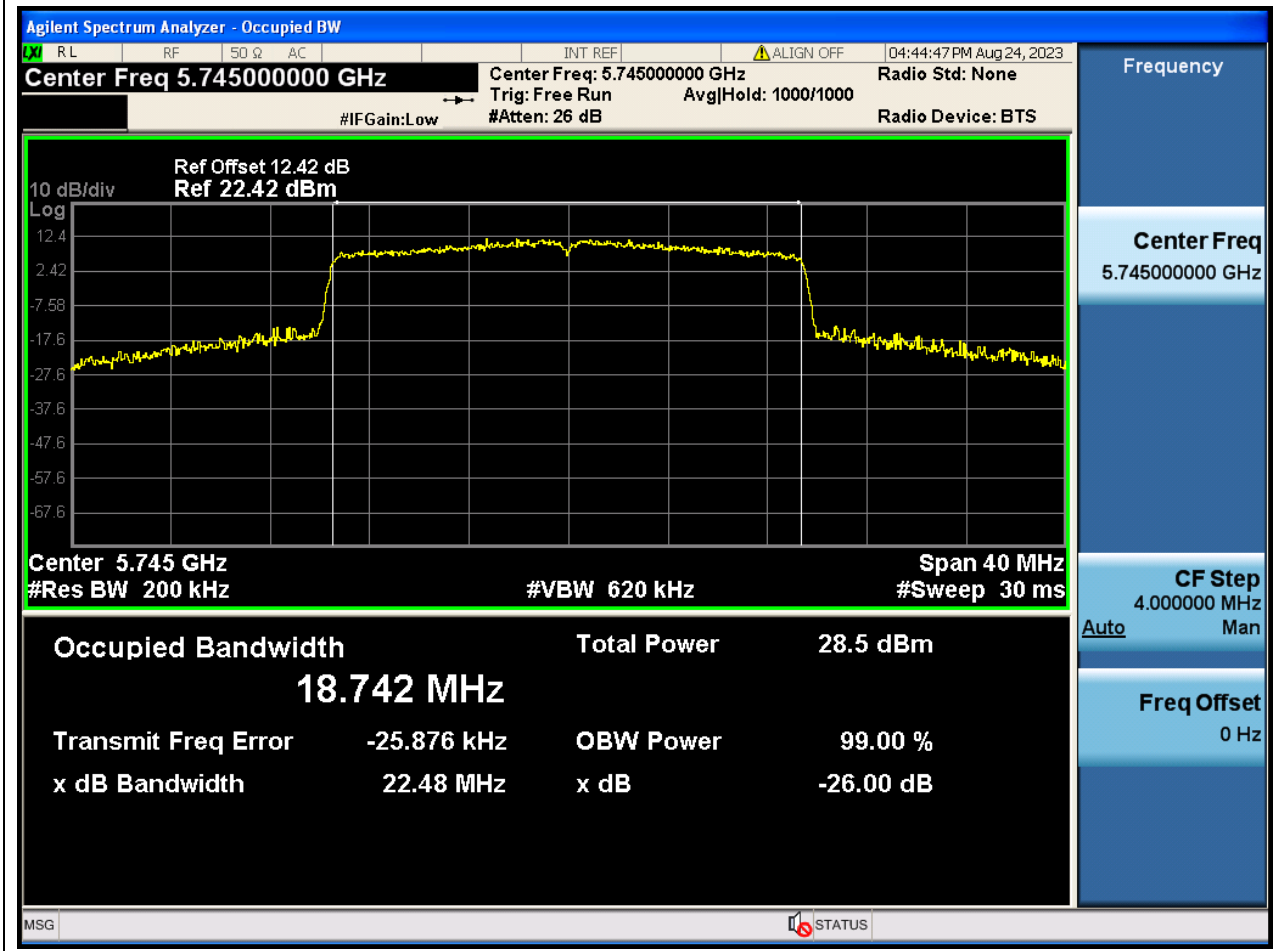

84. 802.11ax_20M_U-NII-3_L

84.1. A.2-26dB Bandwidth(NTNV)

Center Frequency (MHz)	XdB Down	RBW (MHz)	Detector	Limit (MHz)	XdB BandWidth (MHz)	Verdict
5745	26	0.2	Peak	0	22.482114	N/A