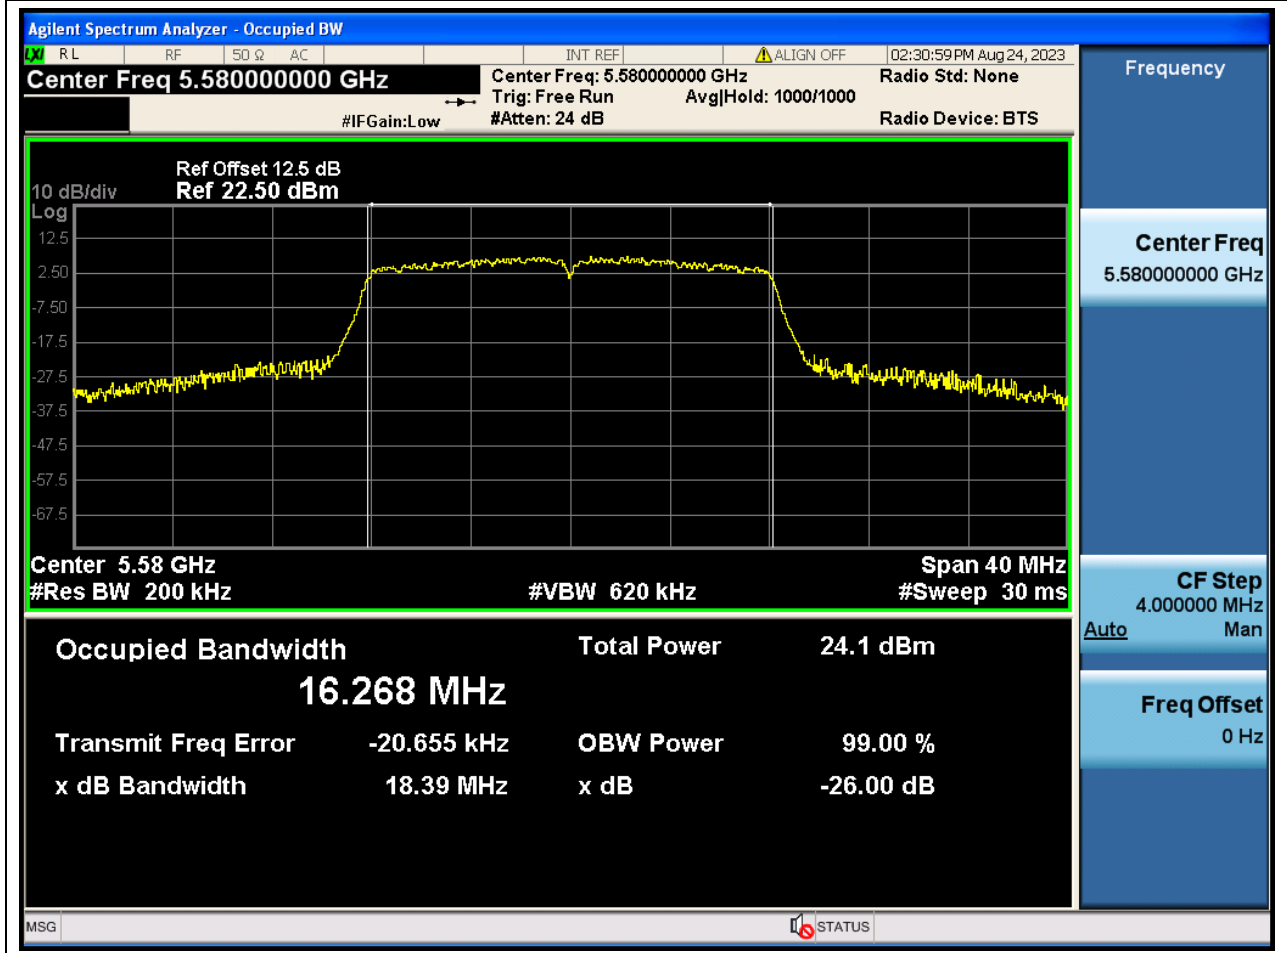

44. 802.11a_20M_U-NII-2C_M

44.1. A.2-26dB Bandwidth(NTNV)

Center Frequency (MHz)	XdB Down	RBW (MHz)	Detector	Limit (MHz)	XdB BandWidth (MHz)	Verdict
5580	26	0.2	Peak	0	18.393697	N/A