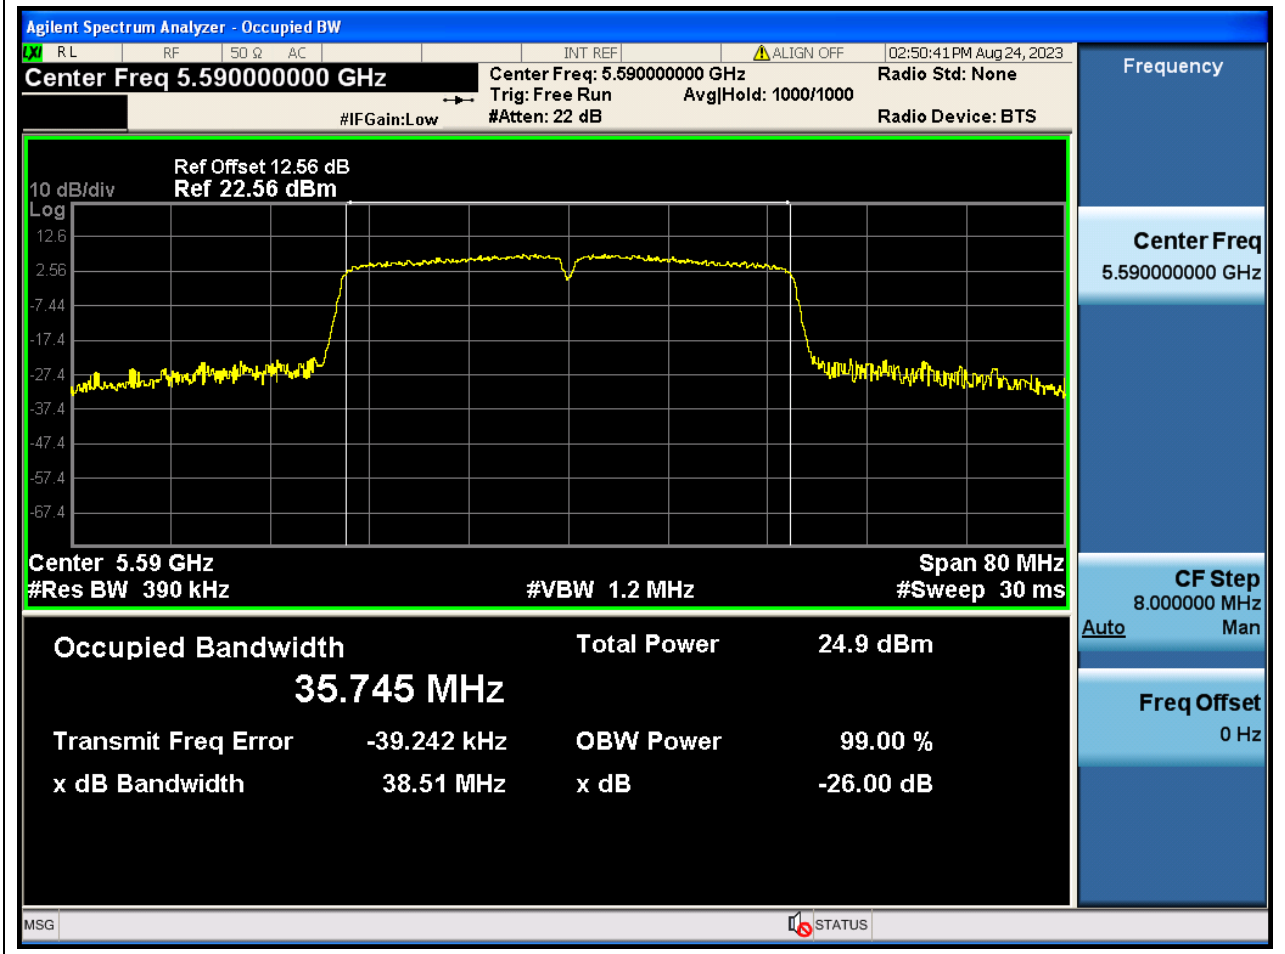

50. 802.11n_40M_U-NII-2C_M

50.1. A.2-26dB Bandwidth(NTNV)

Center Frequency (MHz)	XdB Down	RBW (MHz)	Detector	Limit (MHz)	XdB BandWidth (MHz)	Verdict
5590	26	0.39	Peak	0	38.510527	N/A