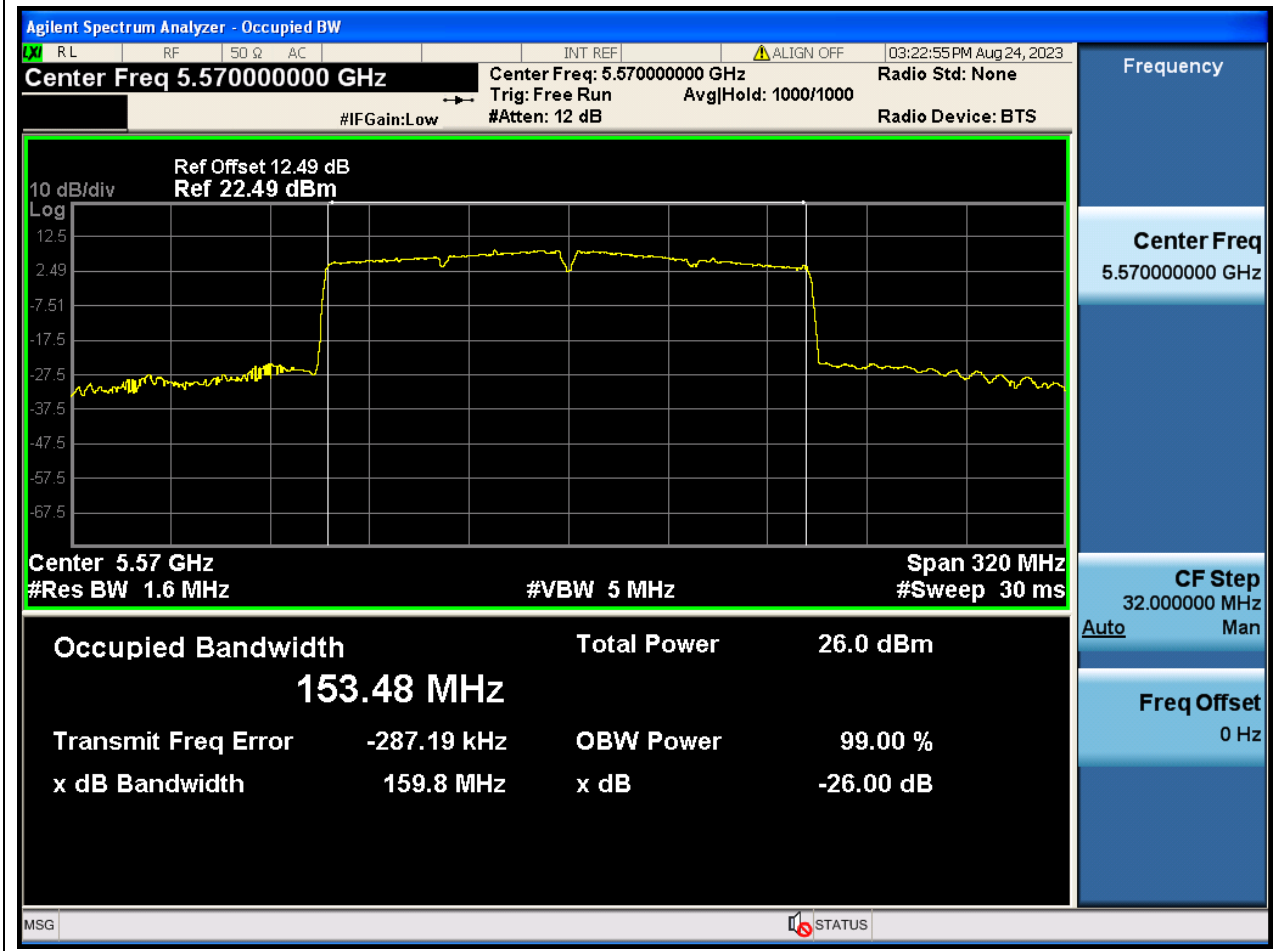

60. 802.11ac_160M_U-NII-2C_M

60.1. A.2-26dB Bandwidth(NTNV)

Center Frequency (MHz)	XdB Down	RBW (MHz)	Detector	Limit (MHz)	XdB BandWidth (MHz)	Verdict
5570	26	1.6	Peak	0	159.762309	N/A