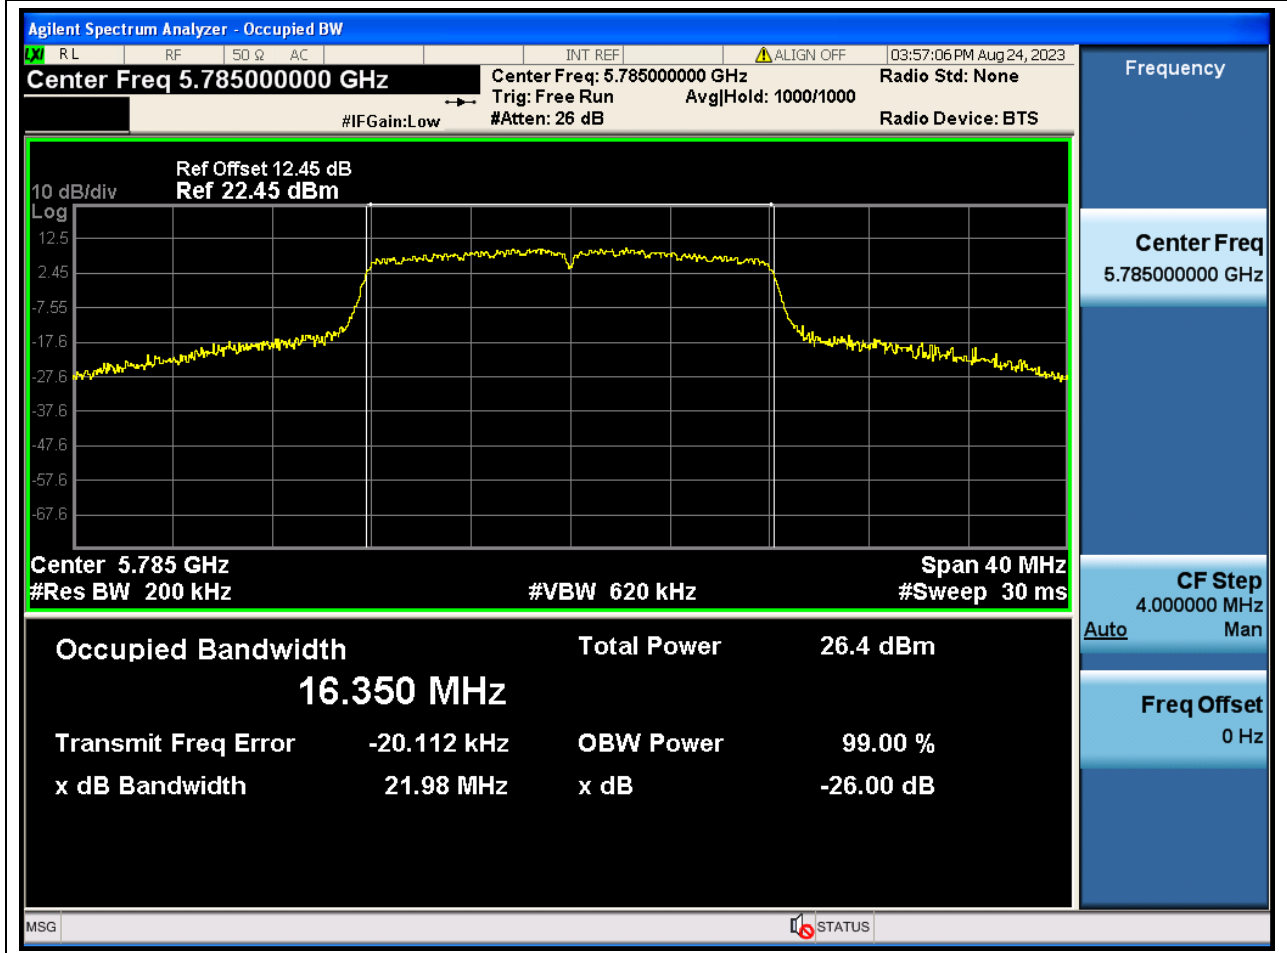

71. 802.11a_20M_U-NII-3_M

71.1. A.2-26dB Bandwidth(NTNV)

Center Frequency (MHz)	XdB Down	RBW (MHz)	Detector	Limit (MHz)	XdB BandWidth (MHz)	Verdict
5785	26	0.2	Peak	0	21.9772	N/A