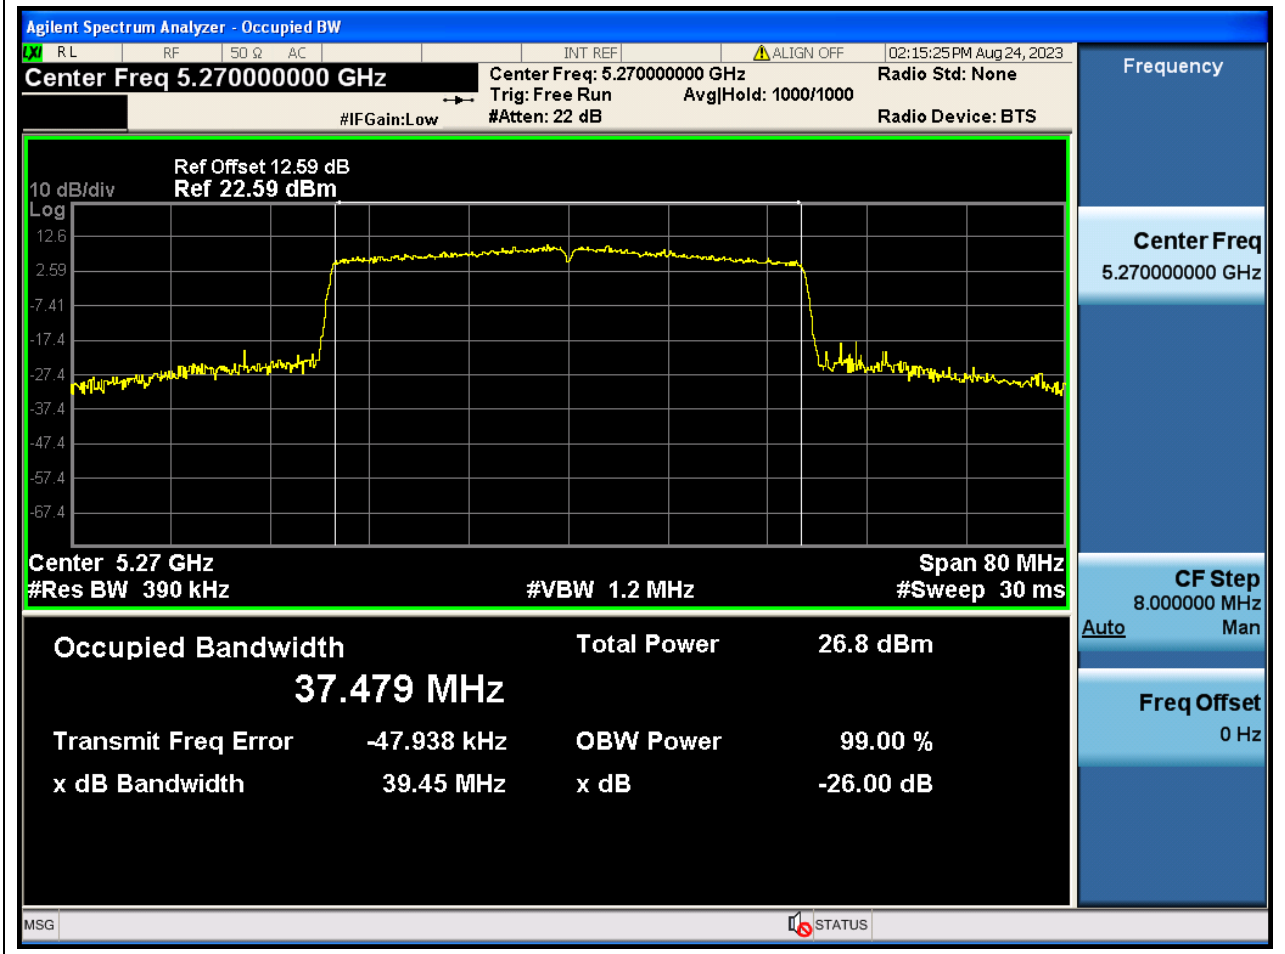

39. 802.11ax_40M_U-NII-2A_L

39.1. A.2-26dB Bandwidth(NTNV)

Center Frequency (MHz)	XdB Down	RBW (MHz)	Detector	Limit (MHz)	XdB BandWidth (MHz)	Verdict
5270	26	0.39	Peak	0	39.451499	N/A