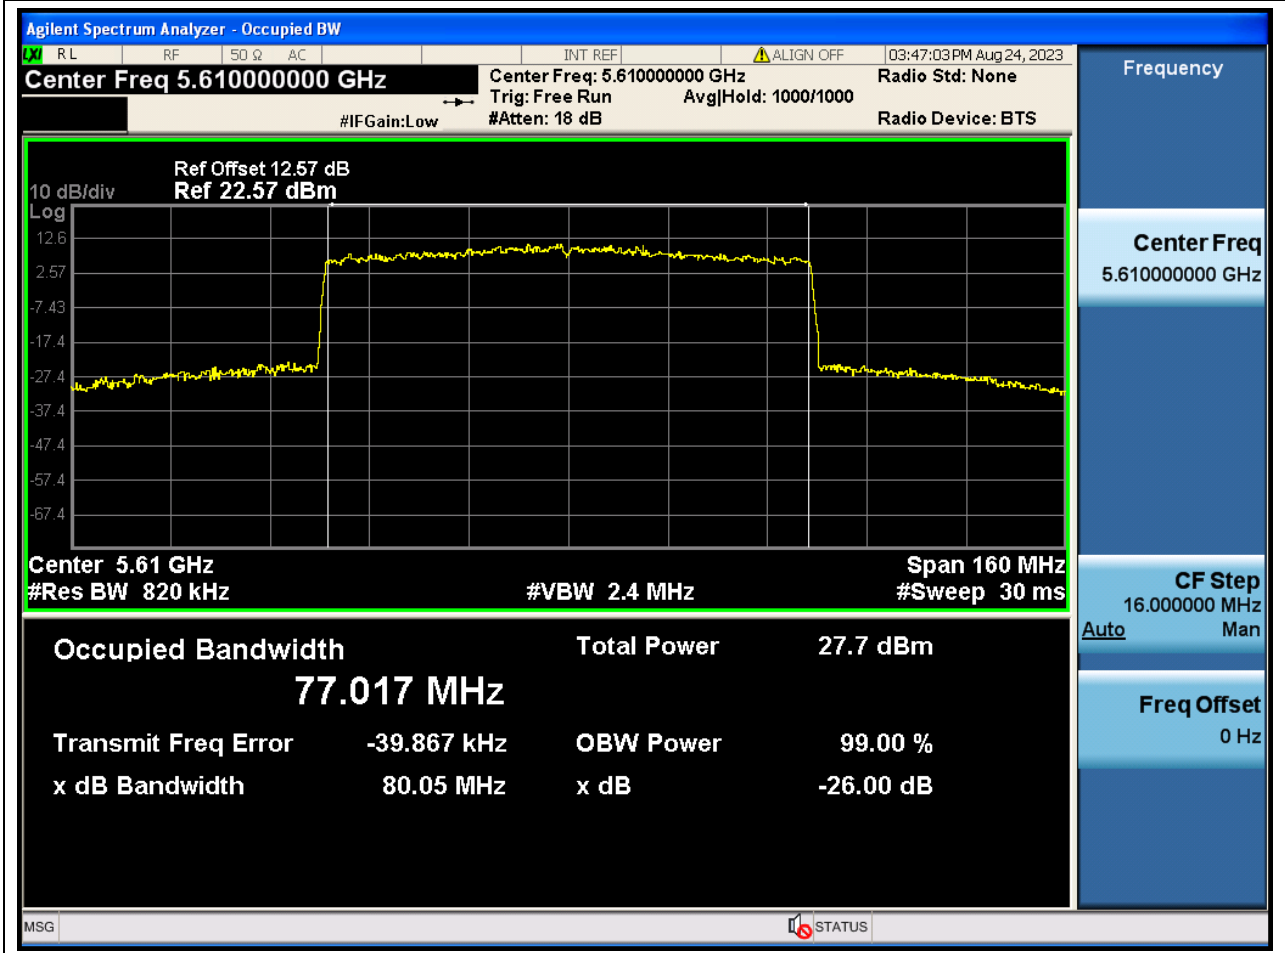

68. 802.11ax_80M_U-NII-2C_M

68.1. A.2-26dB Bandwidth(NTNV)

Center Frequency (MHz)	XdB Down	RBW (MHz)	Detector	Limit (MHz)	XdB BandWidth (MHz)	Verdict
5610	26	0.82	Peak	0	80.054731	N/A