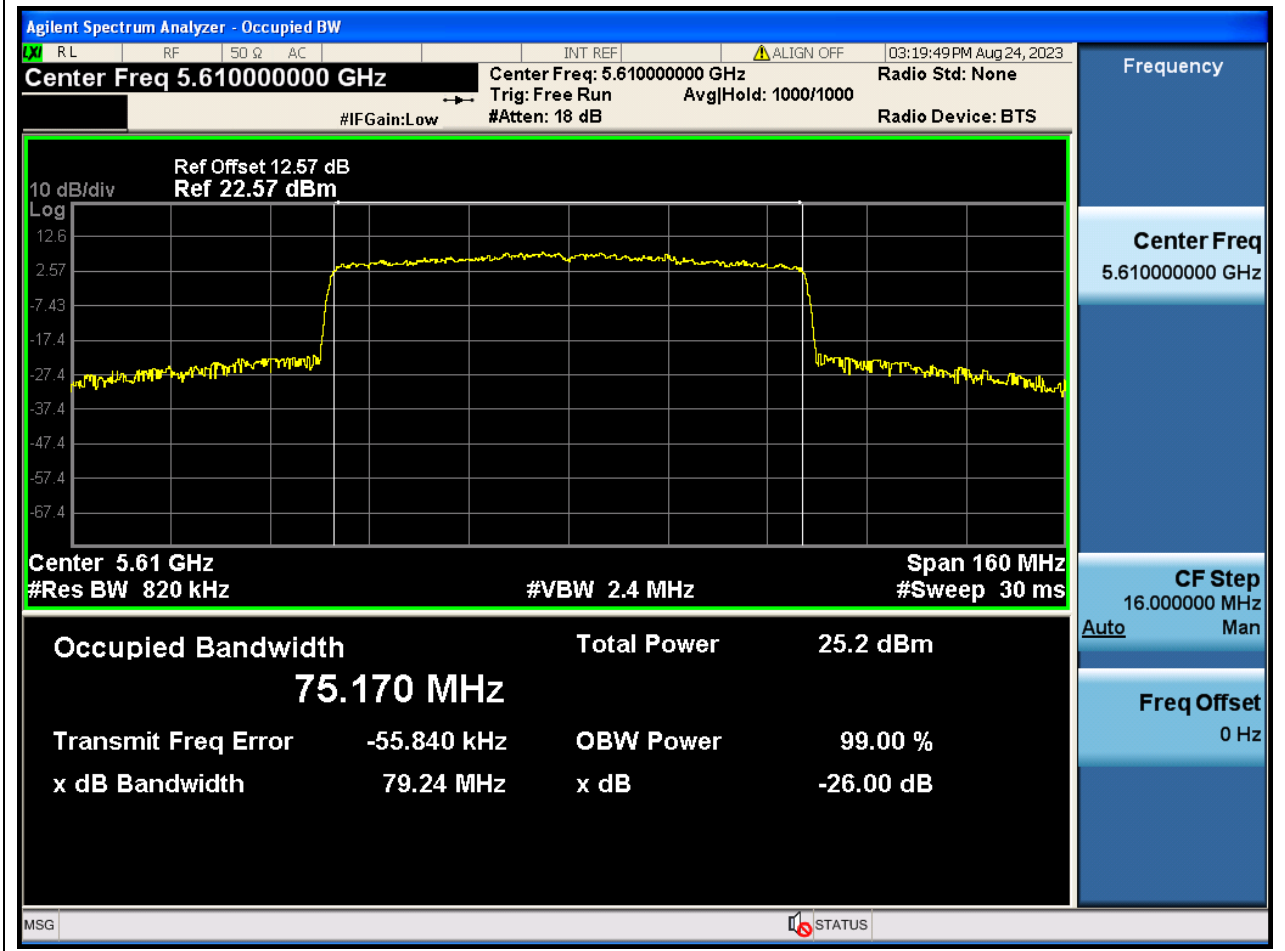

59. 802.11ac_80M_U-NII-2C_M

59.1. A.2-26dB Bandwidth(NTNV)

Center Frequency (MHz)	XdB Down	RBW (MHz)	Detector	Limit (MHz)	XdB BandWidth (MHz)	Verdict
5610	26	0.82	Peak	0	79.237927	N/A