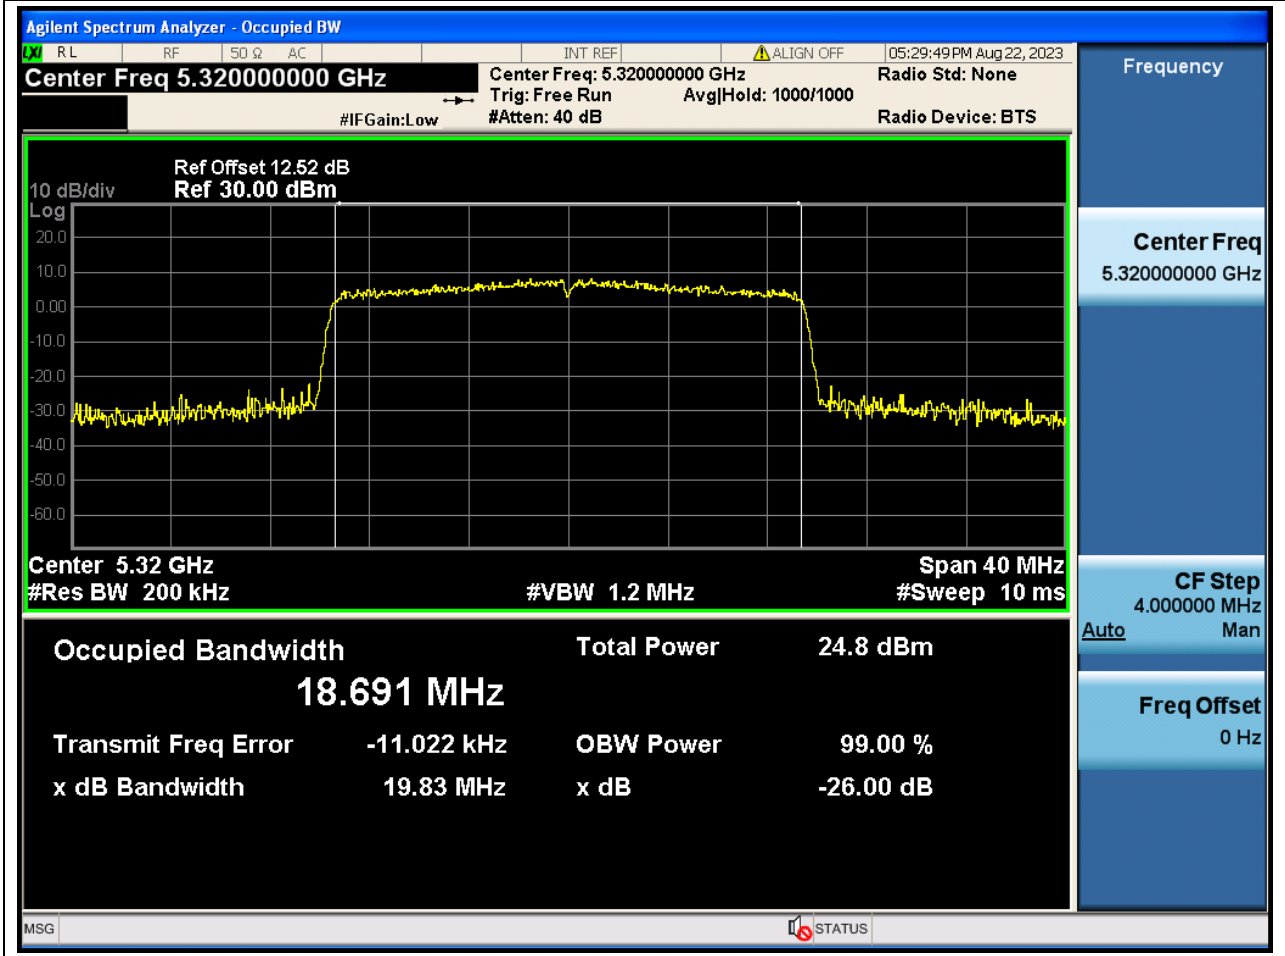

38. 802.11ax_20M_U-NII-2A_H

38.1. A.2.2-99% Bandwidth(NTNV)

Center Frequency (MHz)	OBW Power (%)	RBW (MHz)	Detector	Limit (MHz)	OBW (MHz)	Verdict
5320	99	0.2	Peak	0	18.690629	N/A