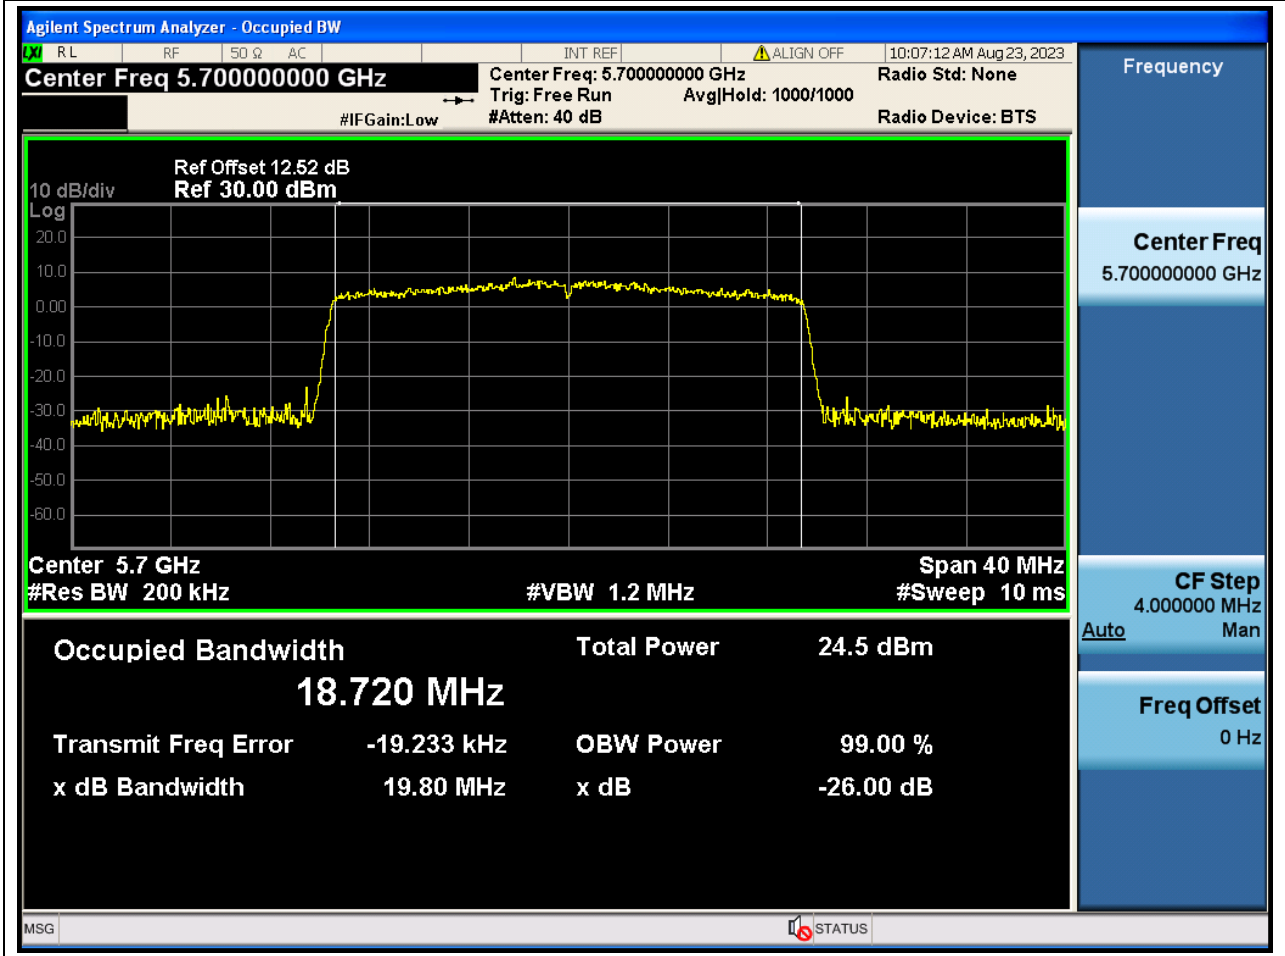

63. 802.11ax_20M_U-NII-2C_H

63.1. A.2.2-99% Bandwidth(NTNV)

Center Frequency (MHz)	OBW Power (%)	RBW (MHz)	Detector	Limit (MHz)	OBW (MHz)	Verdict
5700	99	0.2	Peak	0	18.719571	N/A