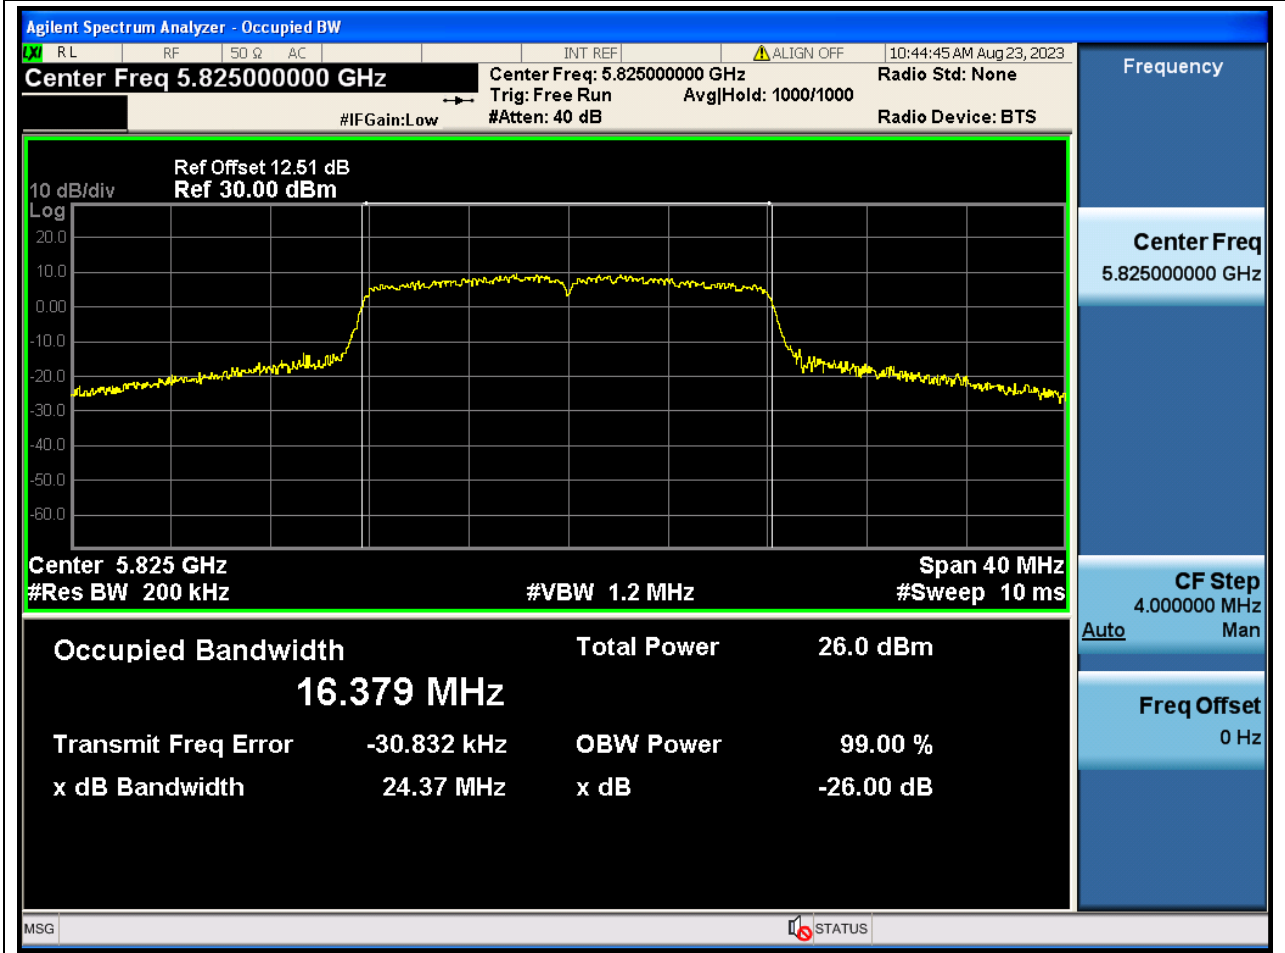

71. 802.11a_20M_U-NII-3_H

71.1. A.2.2-99% Bandwidth(NTNV)

Center Frequency (MHz)	OBW Power (%)	RBW (MHz)	Detector	Limit (MHz)	OBW (MHz)	Verdict
5825	99	0.2	Peak	0	16.379029	N/A