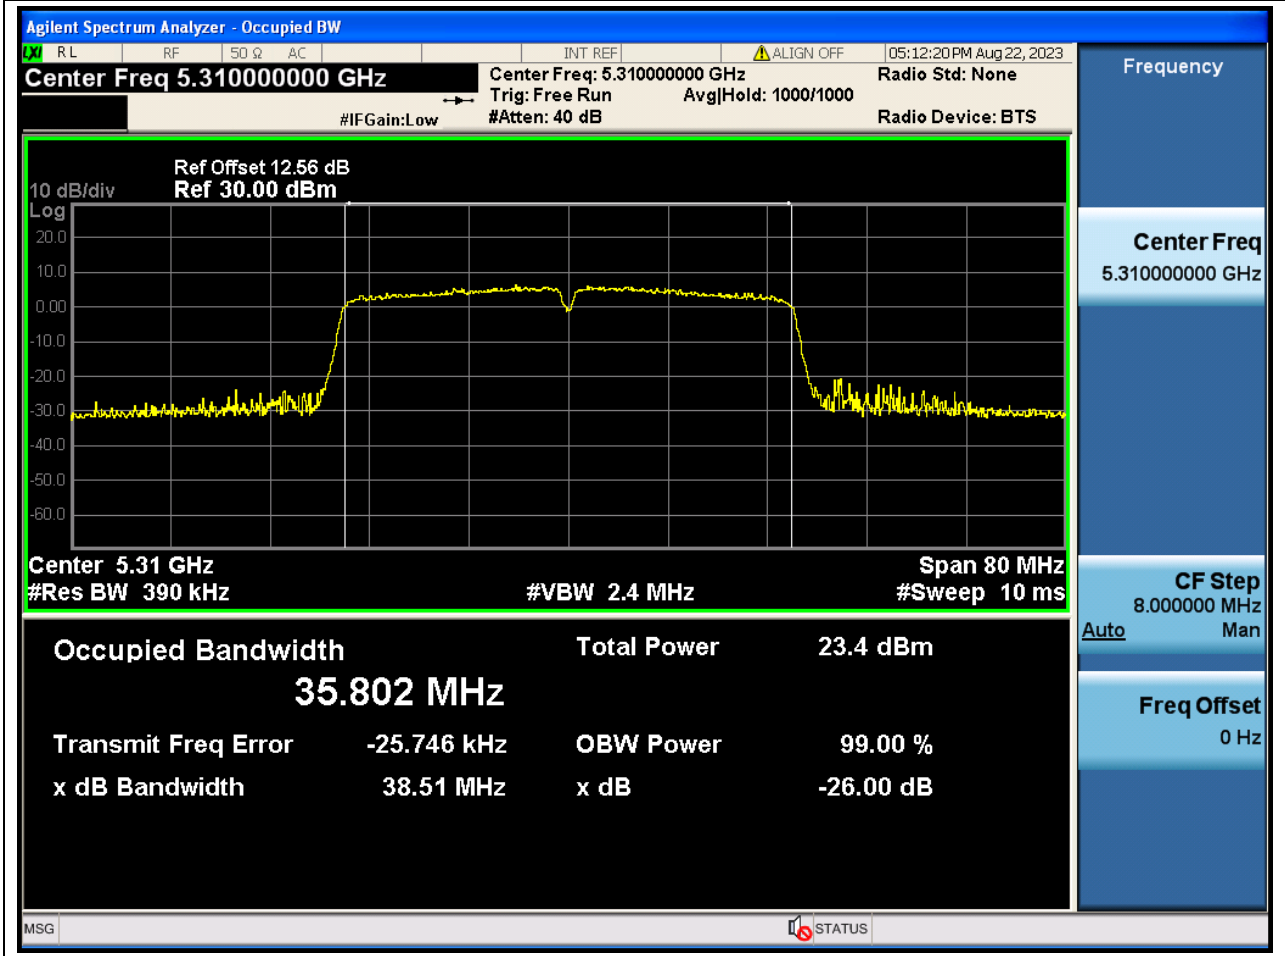

33. 802.11ac_40M_U-NII-2A_H

33.1. A.2.2-99% Bandwidth(NTNV)

Center Frequency (MHz)	OBW Power (%)	RBW (MHz)	Detector	Limit (MHz)	OBW (MHz)	Verdict
5310	99	0.39	Peak	0	35.80152	N/A