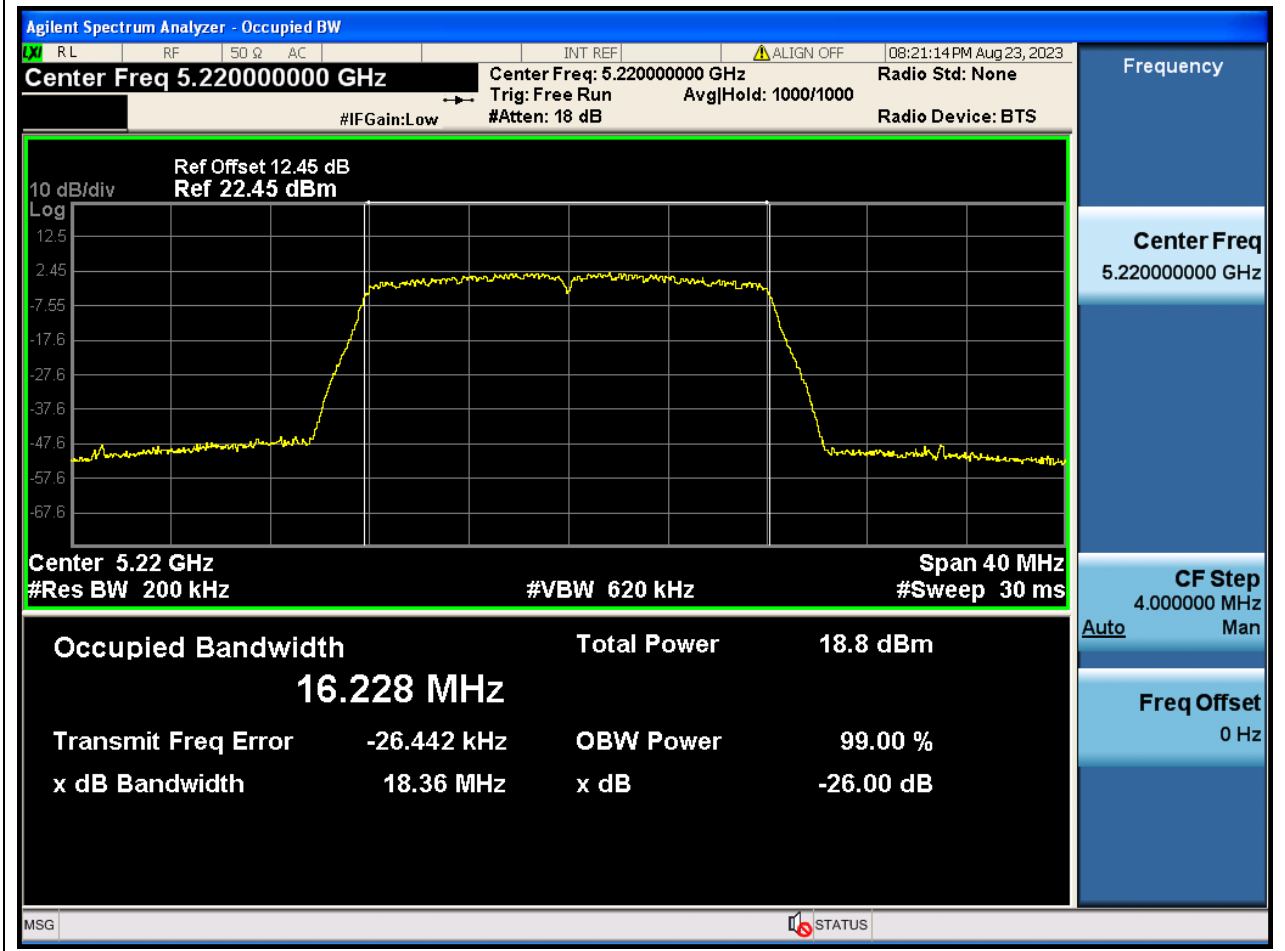

2. 802.11a_20M_U-NII-1_M

2.1. A.2-26dB Bandwidth(NTNV)

Center Frequency (MHz)	XdB Down	RBW (MHz)	Detector	Limit (MHz)	XdB BandWidth (MHz)	Verdict
5220	26	0.2	Peak	0	18.359547	N/A