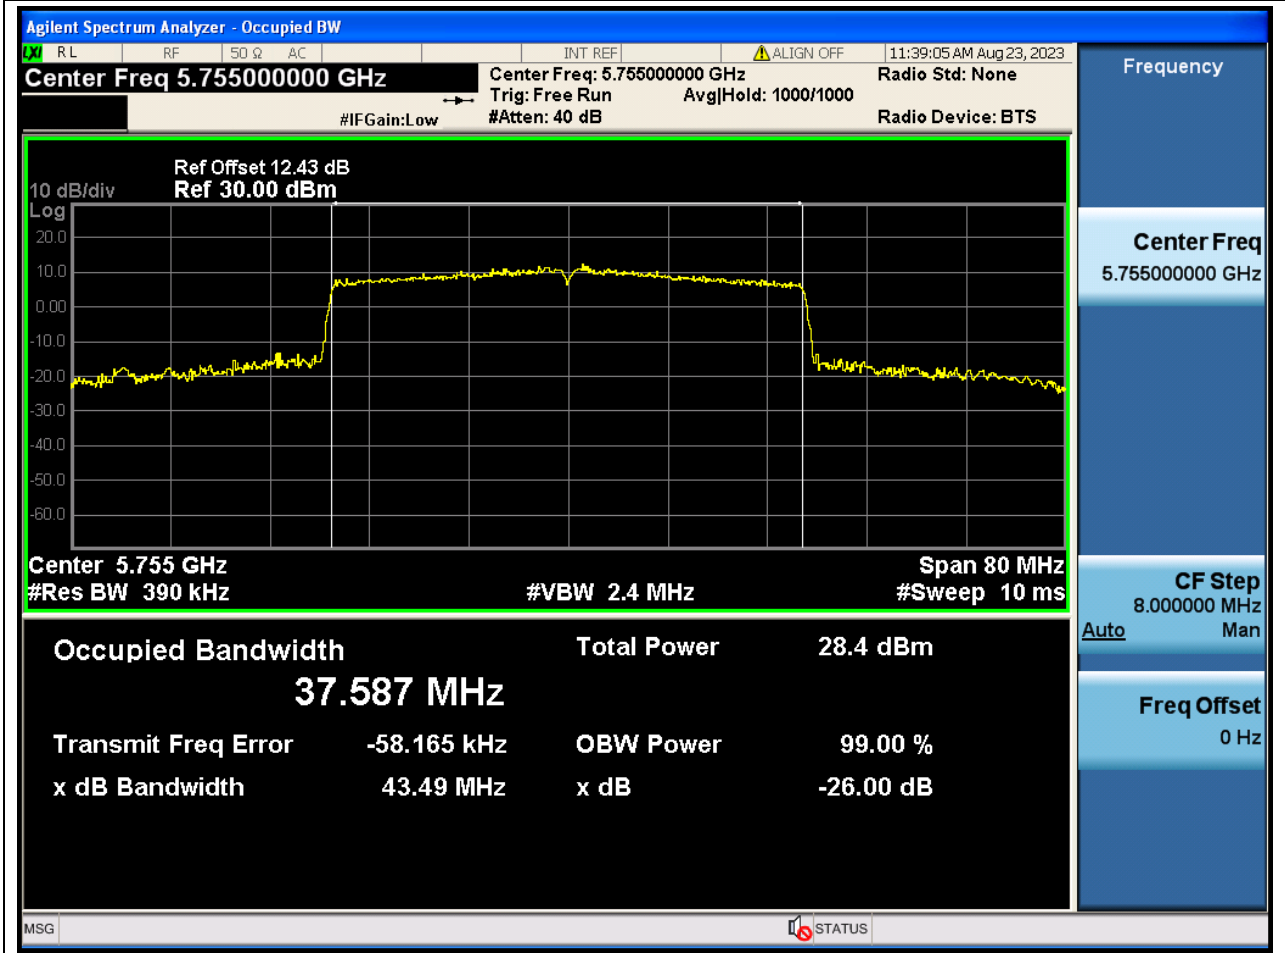

86. 802.11ax_40M_U-NII-3_L

86.1. A.2.2-99% Bandwidth(NTNV)

Center Frequency (MHz)	OBW Power (%)	RBW (MHz)	Detector	Limit (MHz)	OBW (MHz)	Verdict
5755	99	0.39	Peak	0	37.587321	N/A