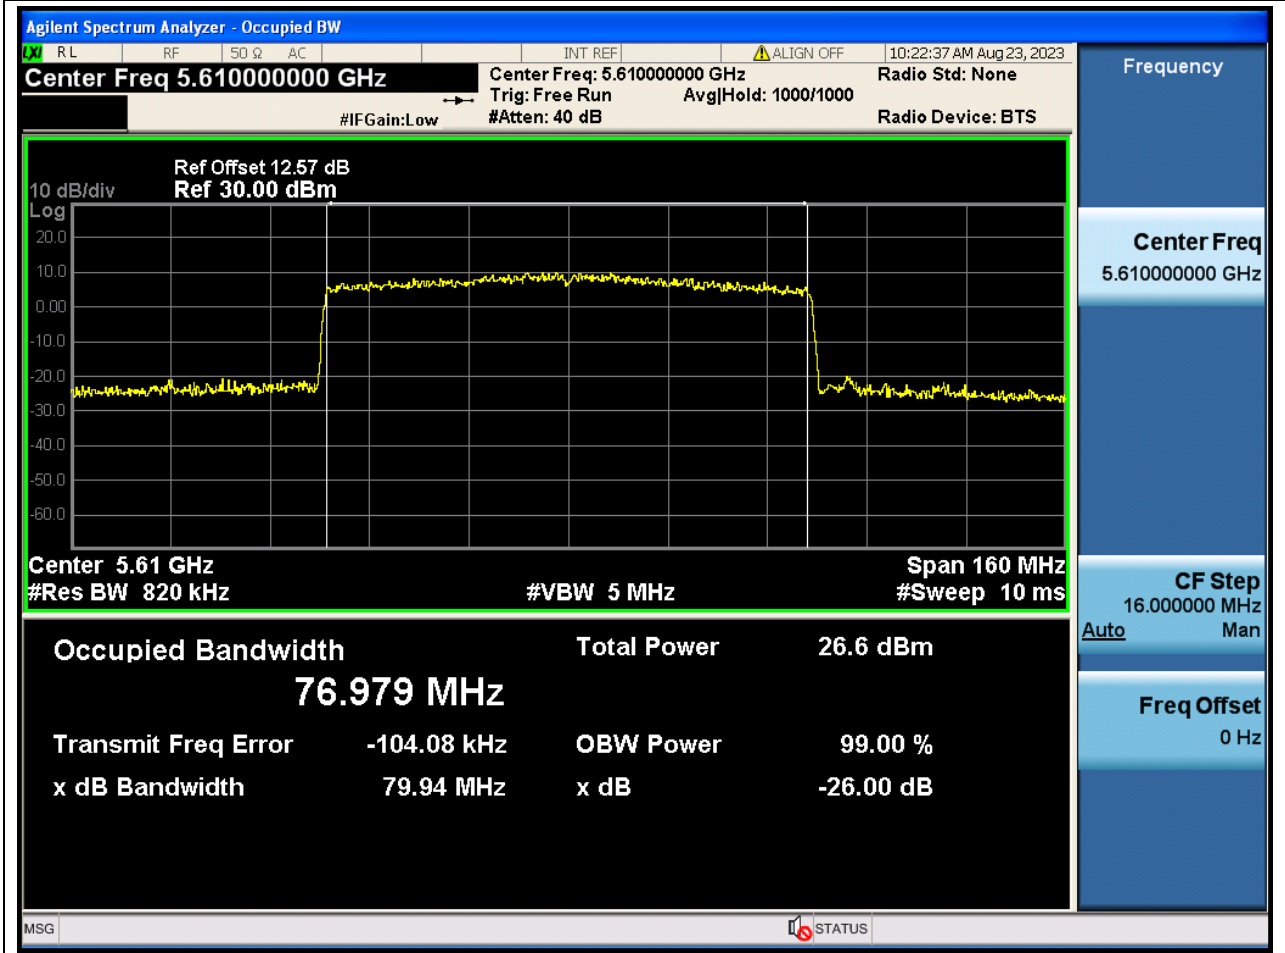

68. 802.11ax_80M_U-NII-2C_M

68.1. A.2.2-99% Bandwidth(NTNV)

Center Frequency (MHz)	OBW Power (%)	RBW (MHz)	Detector	Limit (MHz)	OBW (MHz)	Verdict
5610	99	0.82	Peak	0	76.979085	N/A