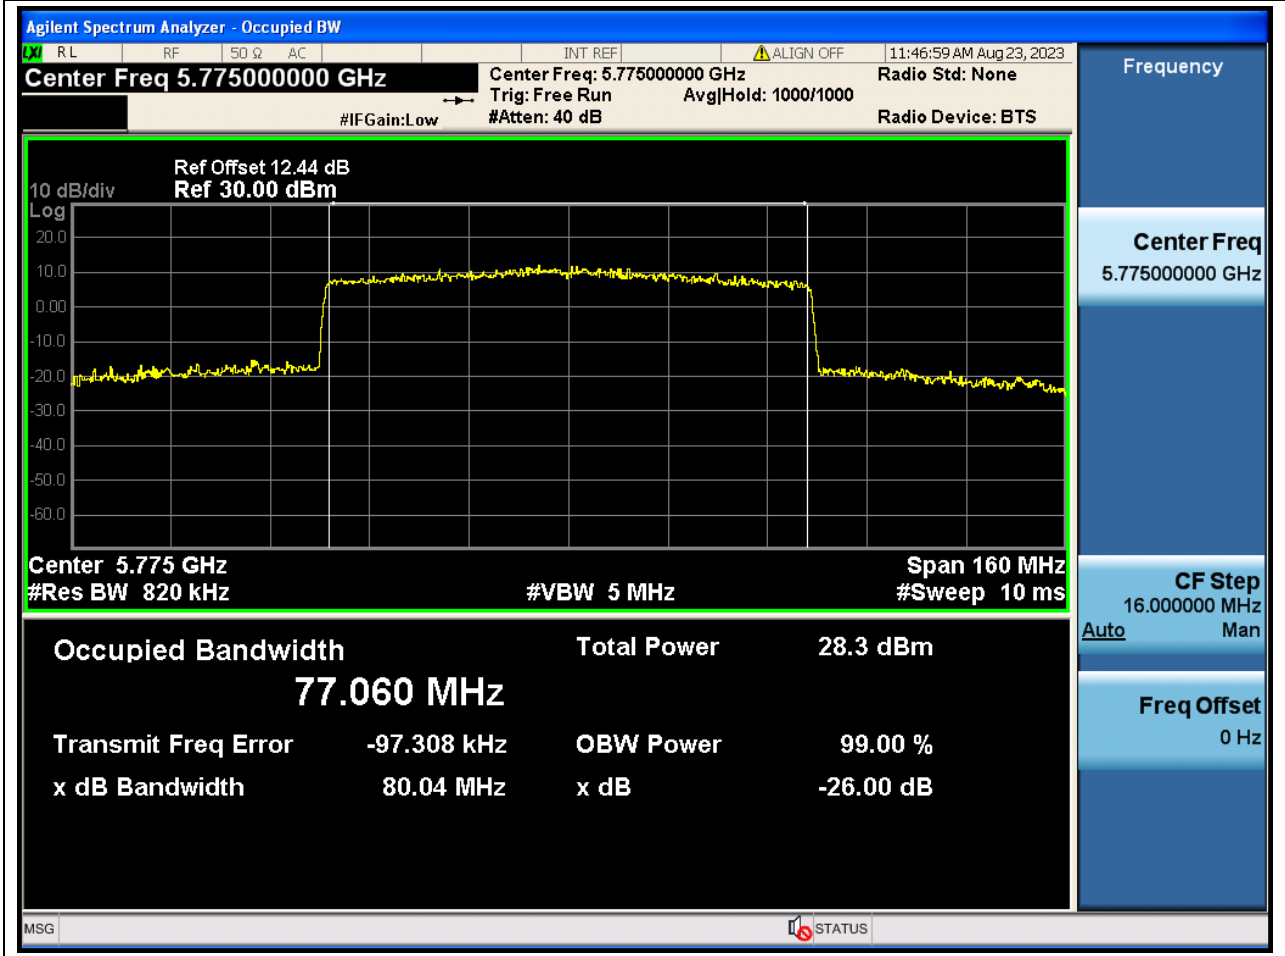

88. 802.11ax_80M_U-NII-3_M

88.1. A.2.2-99% Bandwidth(NTNV)

Center Frequency (MHz)	OBW Power (%)	RBW (MHz)	Detector	Limit (MHz)	OBW (MHz)	Verdict
5775	99	0.82	Peak	0	77.060411	N/A