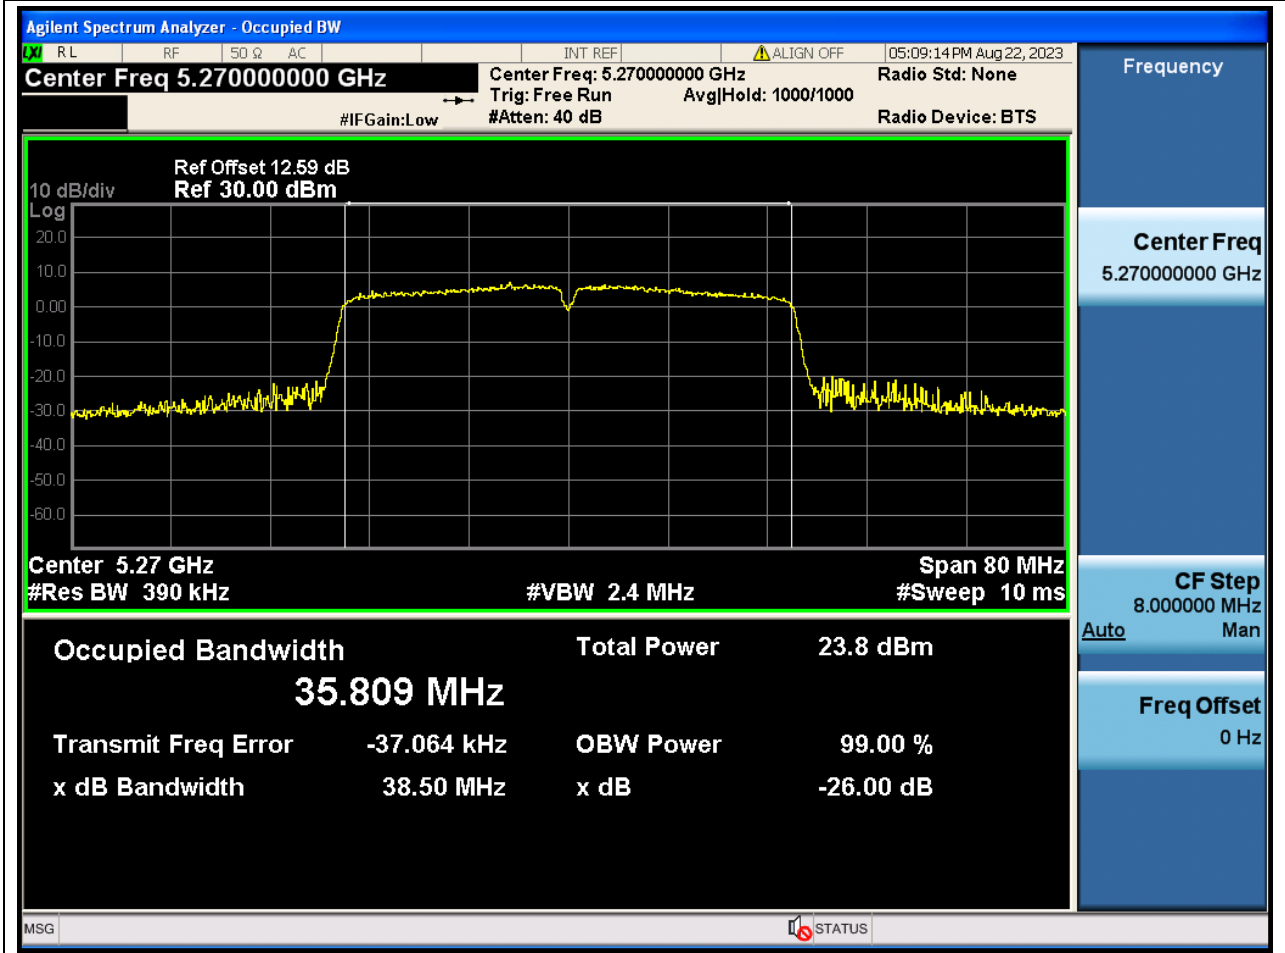

32. 802.11ac_40M_U-NII-2A_L

32.1. A.2.2-99% Bandwidth(NTNV)

Center Frequency (MHz)	OBW Power (%)	RBW (MHz)	Detector	Limit (MHz)	OBW (MHz)	Verdict
5270	99	0.39	Peak	0	35.808738	N/A