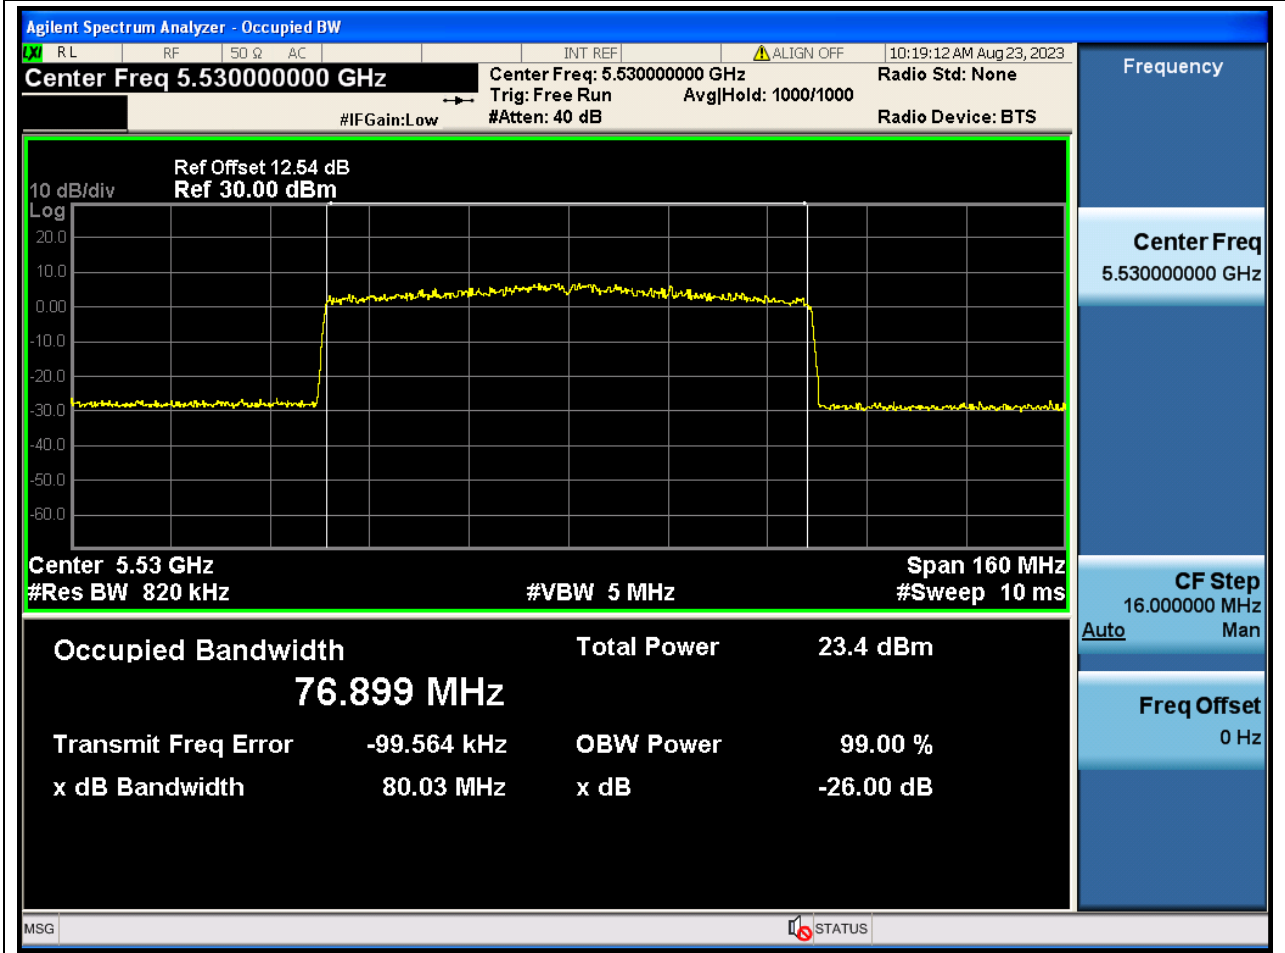

67. 802.11ax_80M_U-NII-2C_L

67.1. A.2.2-99% Bandwidth(NTNV)

Center Frequency (MHz)	OBW Power (%)	RBW (MHz)	Detector	Limit (MHz)	OBW (MHz)	Verdict
5530	99	0.82	Peak	0	76.899411	N/A