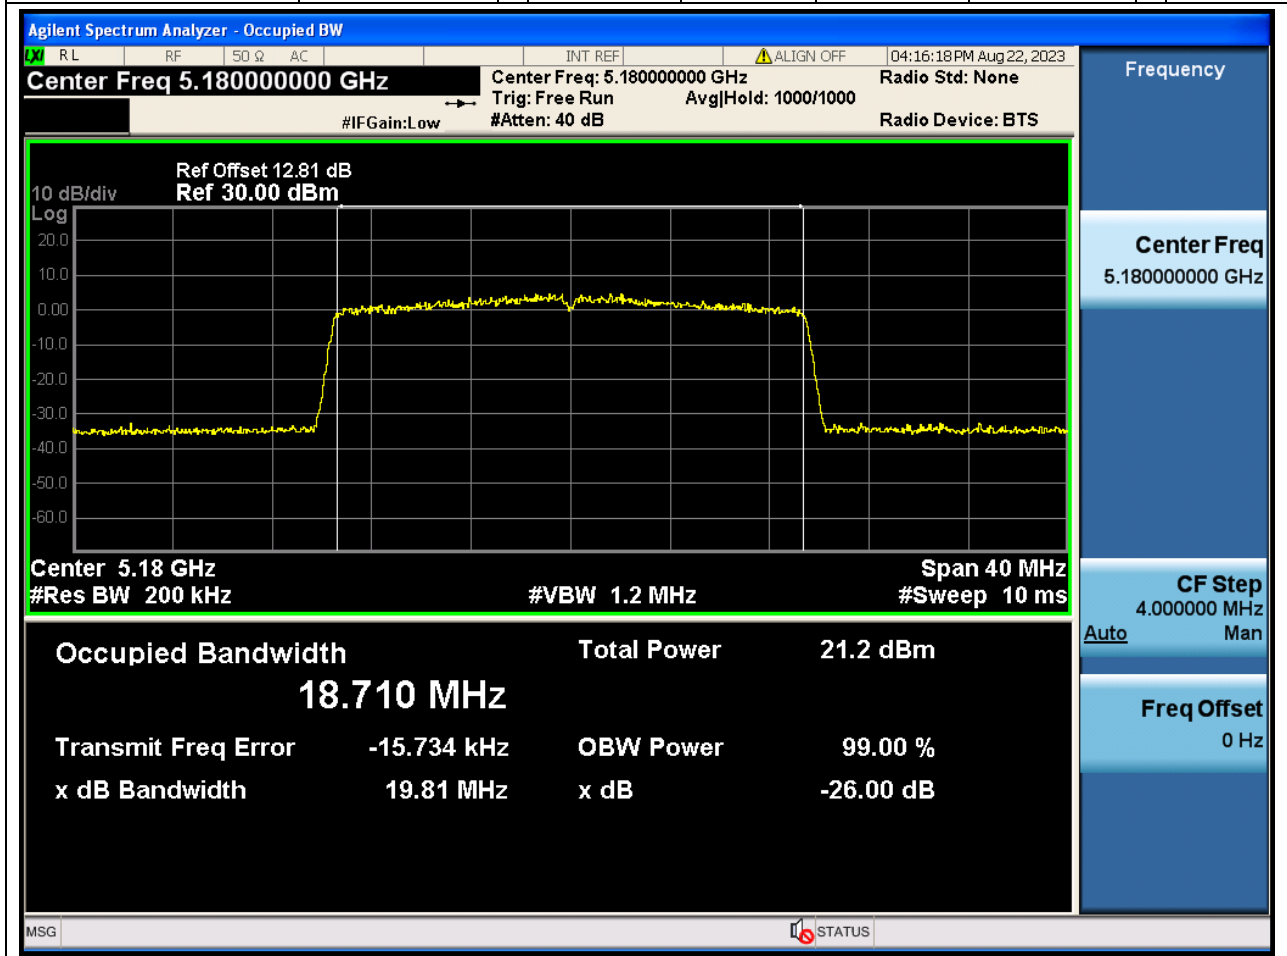

15. 802.11ax_20M_U-NII-1_L

15.1. A.2.2-99% Bandwidth(NTNV)

Center Frequency (MHz)	OBW Power (%)	RBW (MHz)	Detector	Limit (MHz)	OBW (MHz)	Verdict
5180	99	0.2	Peak	0	18.710268	N/A