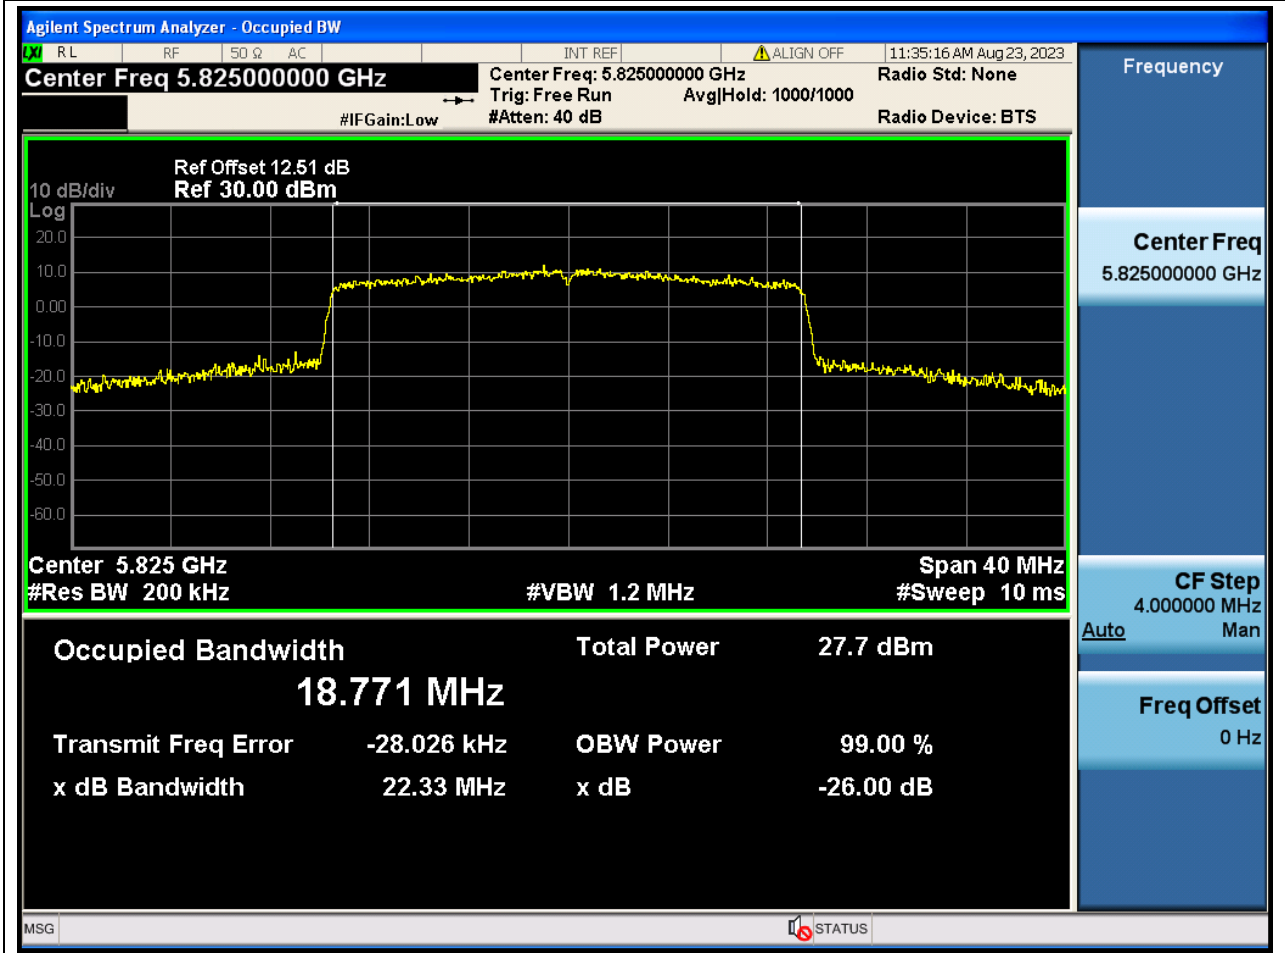

85. 802.11ax_20M_U-NII-3_H

85.1. A.2.2-99% Bandwidth(NTNV)

Center Frequency (MHz)	OBW Power (%)	RBW (MHz)	Detector	Limit (MHz)	OBW (MHz)	Verdict
5825	99	0.2	Peak	0	18.771036	N/A