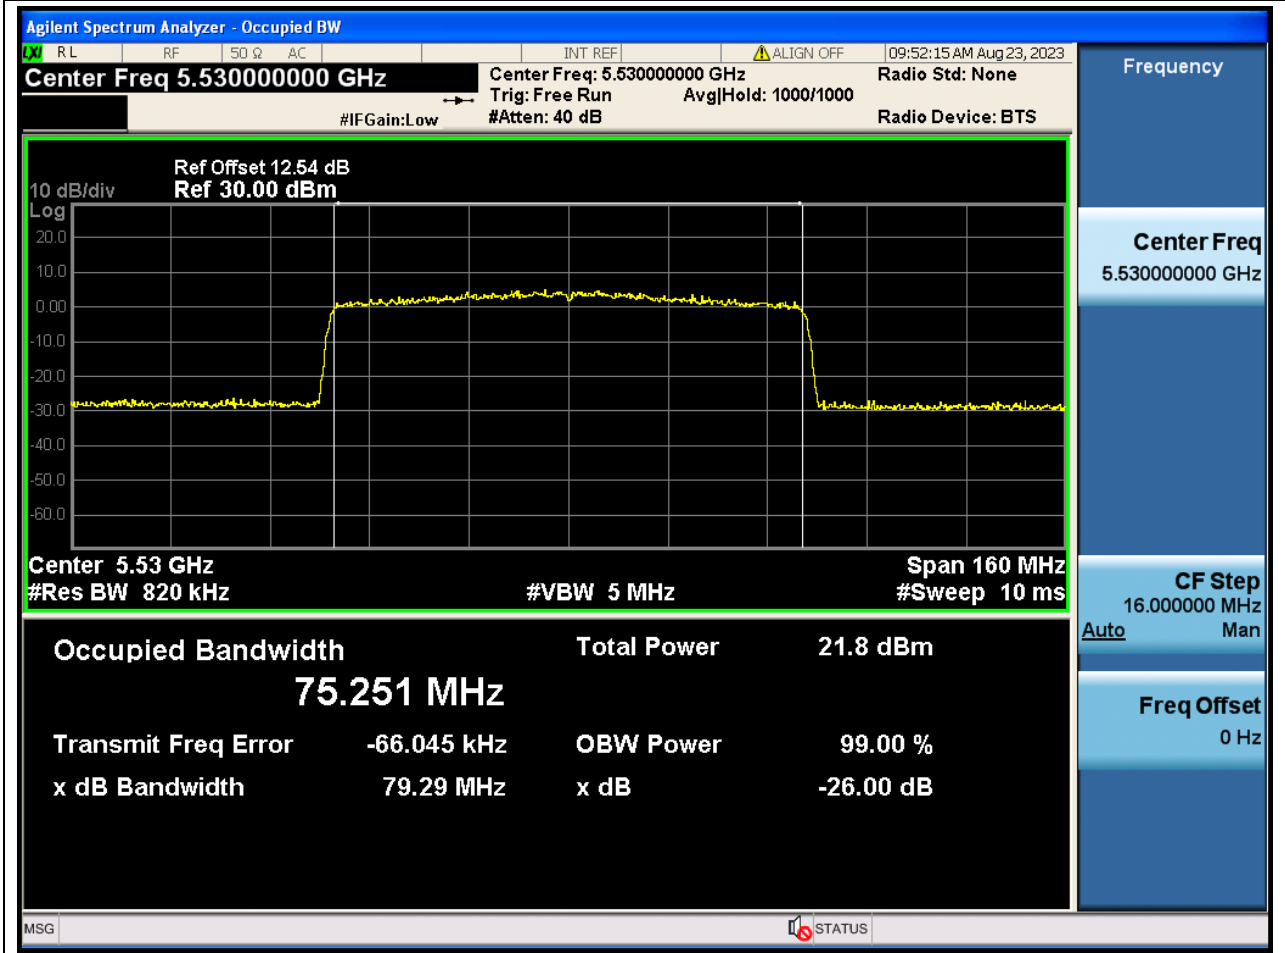

58. 802.11ac_80M_U-NII-2C_L

58.1. A.2.2-99% Bandwidth(NTNV)

Center Frequency (MHz)	OBW Power (%)	RBW (MHz)	Detector	Limit (MHz)	OBW (MHz)	Verdict
5530	99	0.82	Peak	0	75.25101	N/A