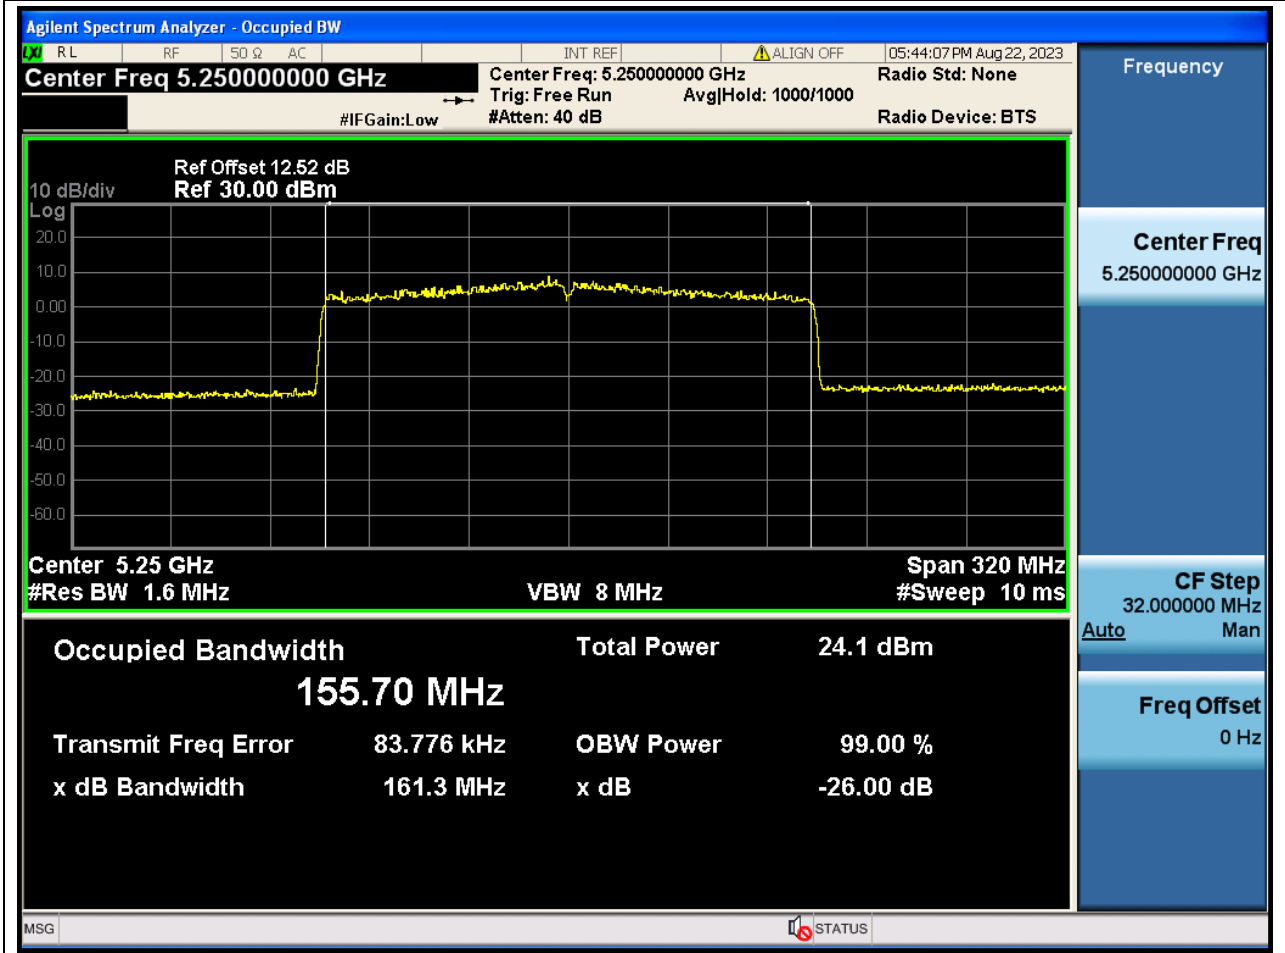

42. 802.11ax_160M_U-NII-2A_M

42.1. A.2.2-99% Bandwidth(NTNV)

Center Frequency (MHz)	OBW Power (%)	RBW (MHz)	Detector	Limit (MHz)	OBW (MHz)	Verdict
5250	99	1.6	Peak	0	155.695075	N/A