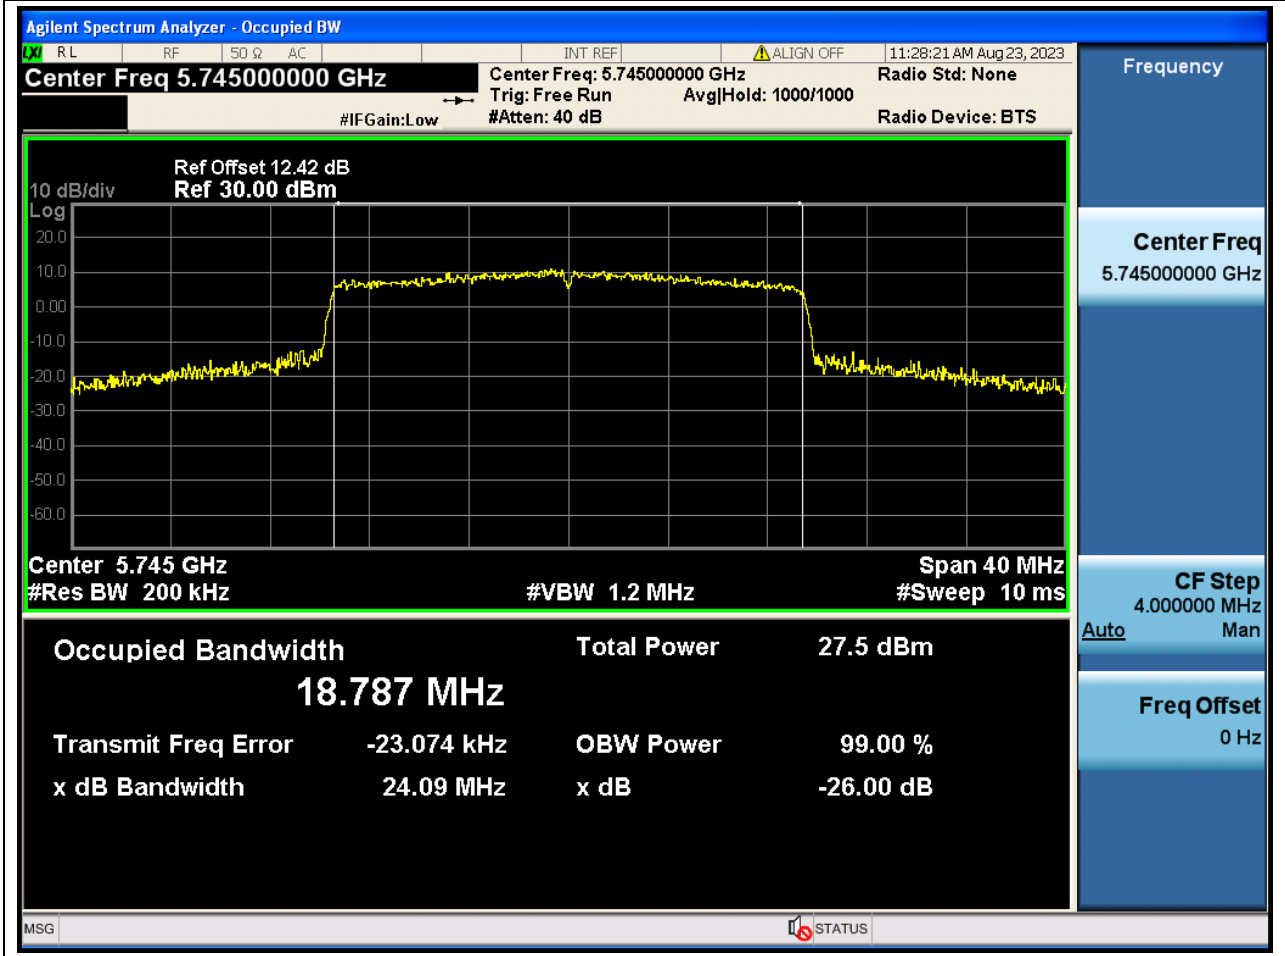

83. 802.11ax_20M_U-NII-3_L

83.1. A.2.2-99% Bandwidth(NTNV)

Center Frequency (MHz)	OBW Power (%)	RBW (MHz)	Detector	Limit (MHz)	OBW (MHz)	Verdict
5745	99	0.2	Peak	0	18.787054	N/A