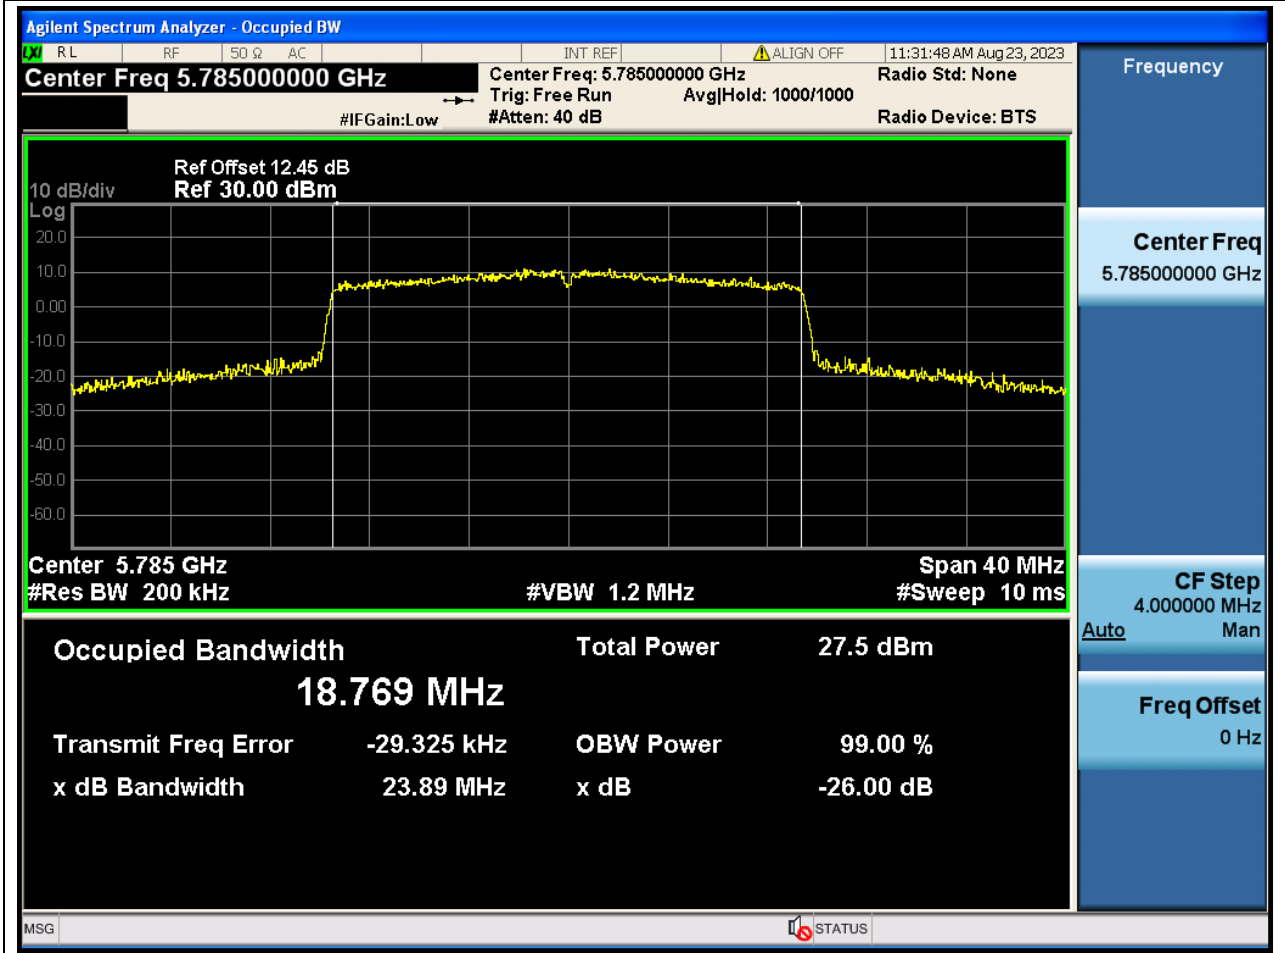

84. 802.11ax_20M_U-NII-3_M

84.1. A.2.2-99% Bandwidth(NTNV)

Center Frequency (MHz)	OBW Power (%)	RBW (MHz)	Detector	Limit (MHz)	OBW (MHz)	Verdict
5785	99	0.2	Peak	0	18.769414	N/A