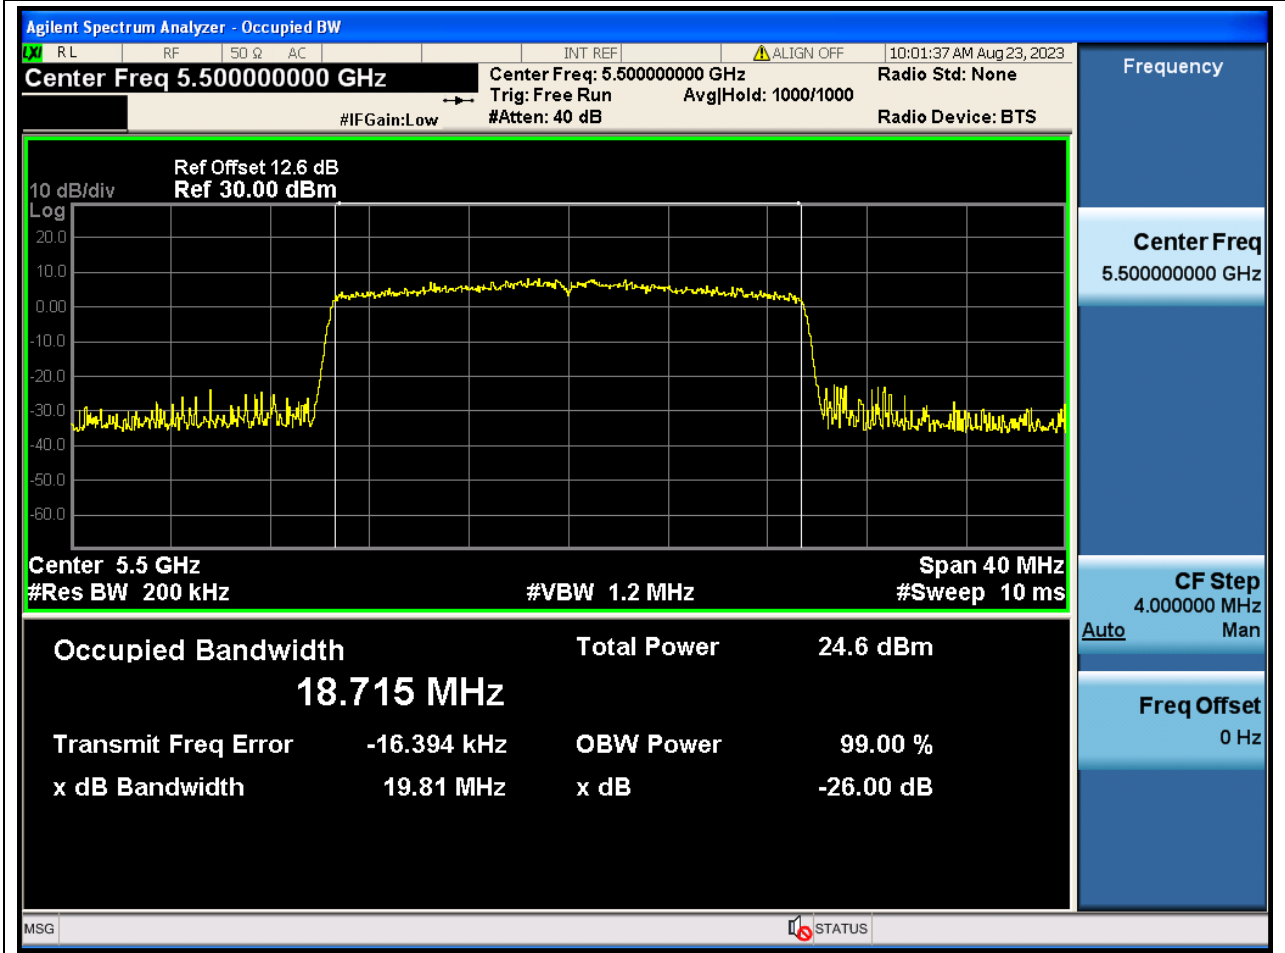

61. 802.11ax_20M_U-NII-2C_L

61.1. A.2.2-99% Bandwidth(NTNV)

Center Frequency (MHz)	OBW Power (%)	RBW (MHz)	Detector	Limit (MHz)	OBW (MHz)	Verdict
5500	99	0.2	Peak	0	18.715172	N/A