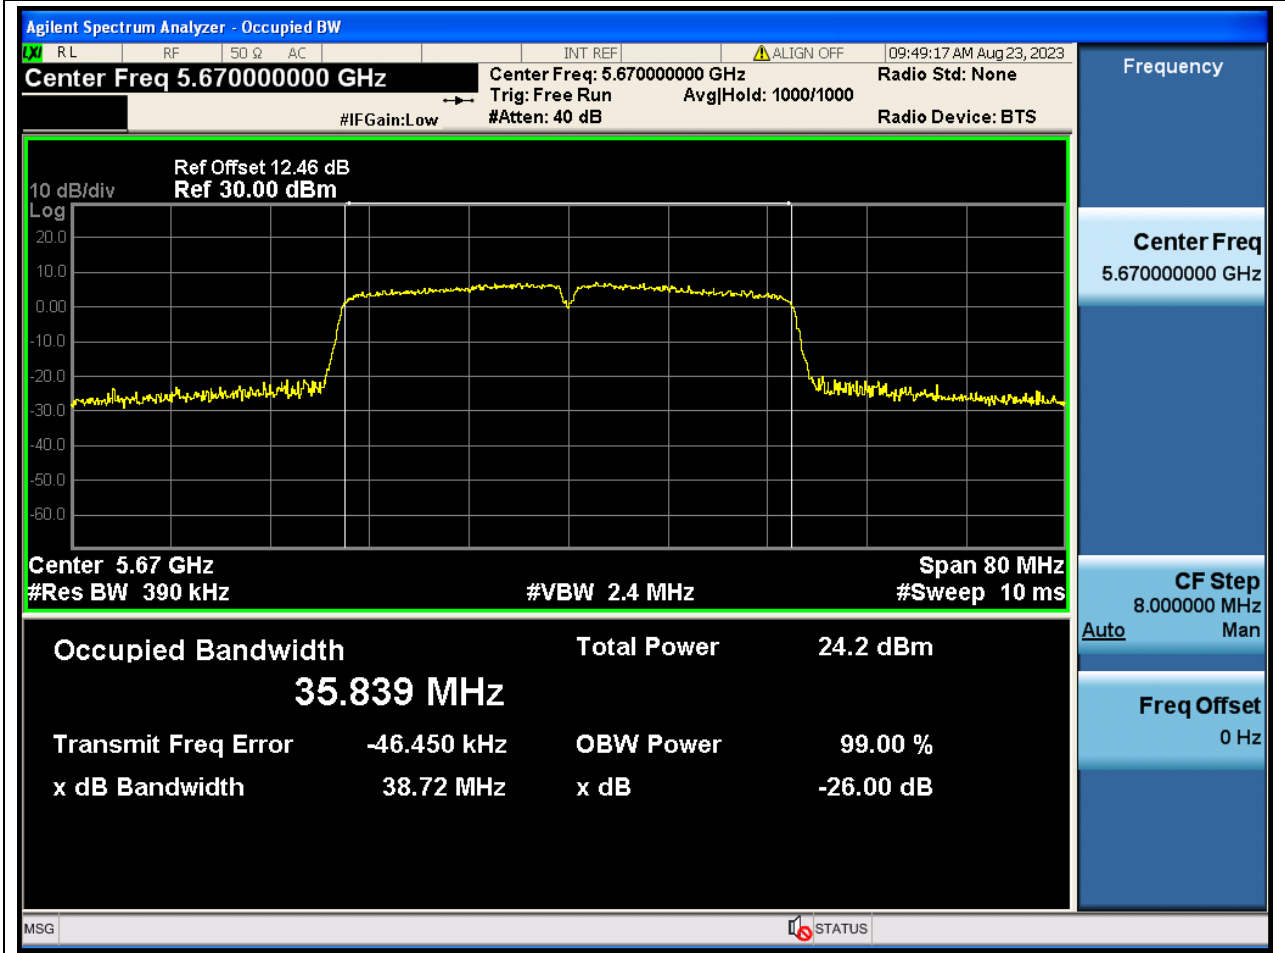

57. 802.11ac_40M_U-NII-2C_H

57.1. A.2.2-99% Bandwidth(NTNV)

Center Frequency (MHz)	OBW Power (%)	RBW (MHz)	Detector	Limit (MHz)	OBW (MHz)	Verdict
5670	99	0.39	Peak	0	35.839453	N/A