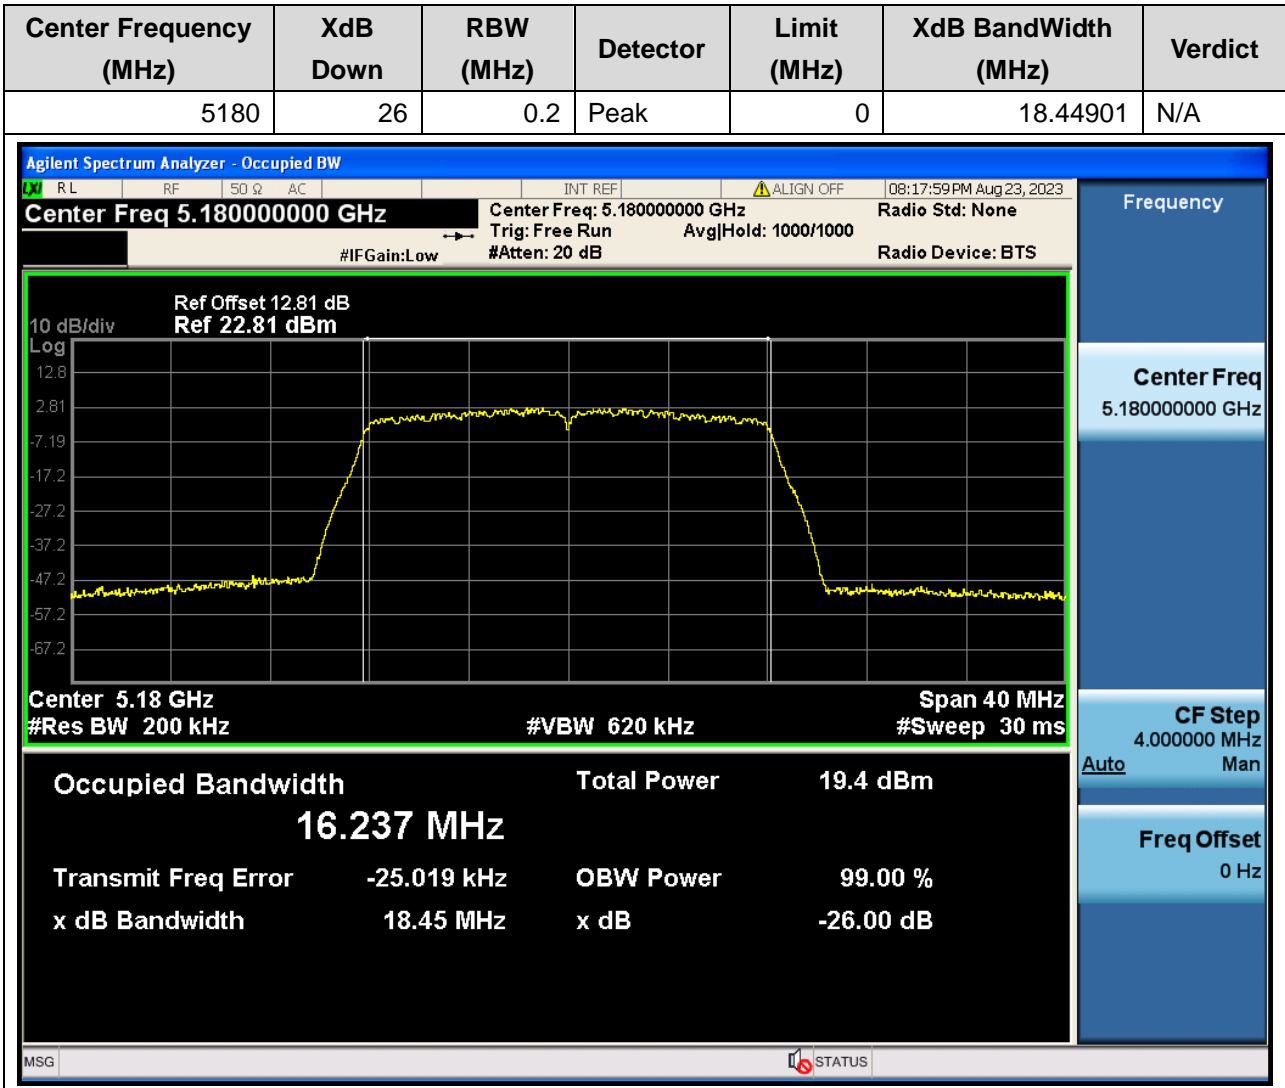

Aux. Antenna

1. 802.11a_20M_U-NII-1_L

1.1. A.2-26dB Bandwidth(NTNV)