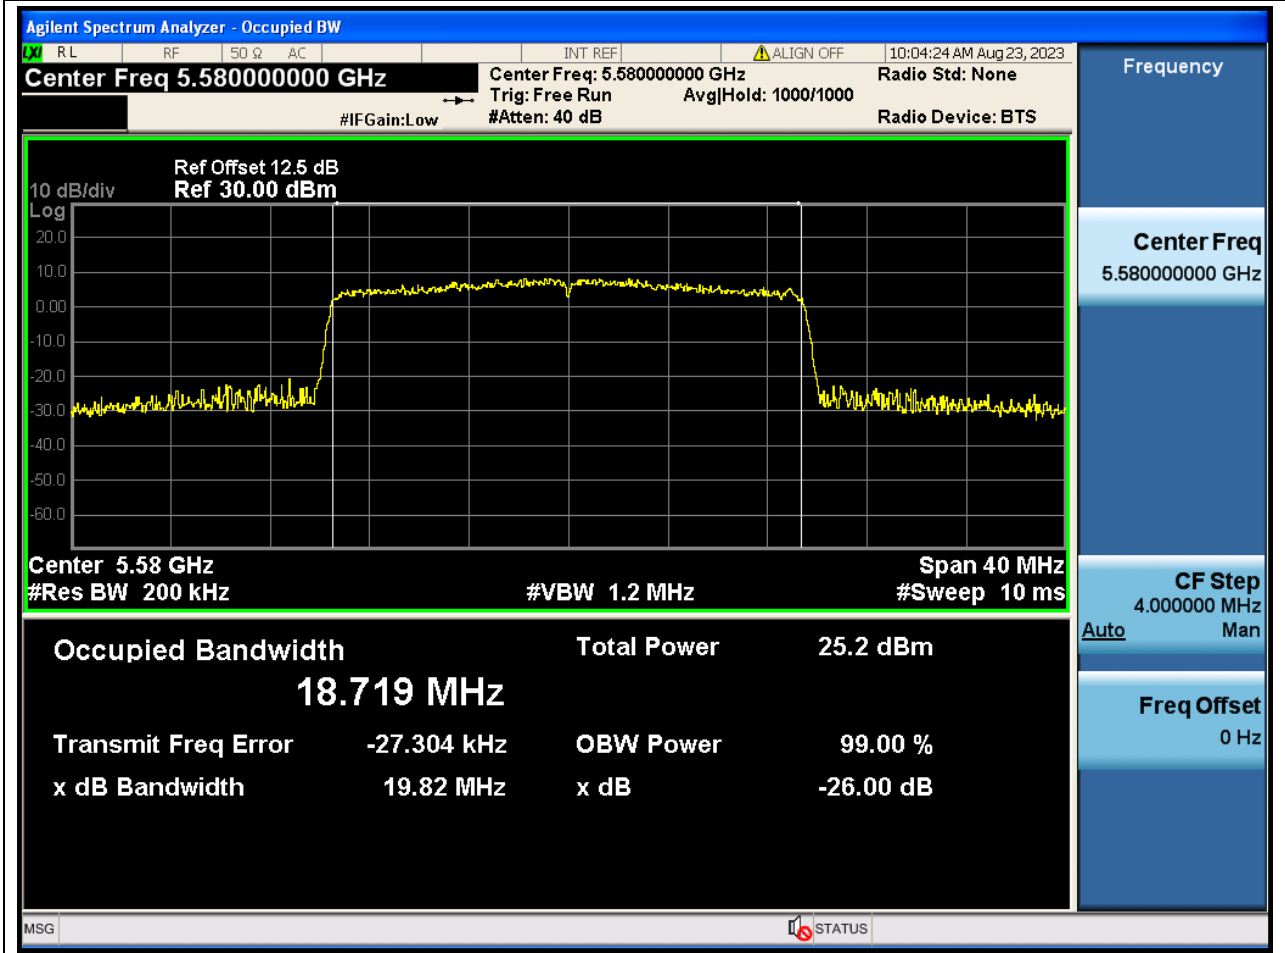

62. 802.11ax_20M_U-NII-2C_M

62.1. A.2.2-99% Bandwidth(NTNV)

Center Frequency (MHz)	OBW Power (%)	RBW (MHz)	Detector	Limit (MHz)	OBW (MHz)	Verdict
5580	99	0.2	Peak	0	18.718671	N/A