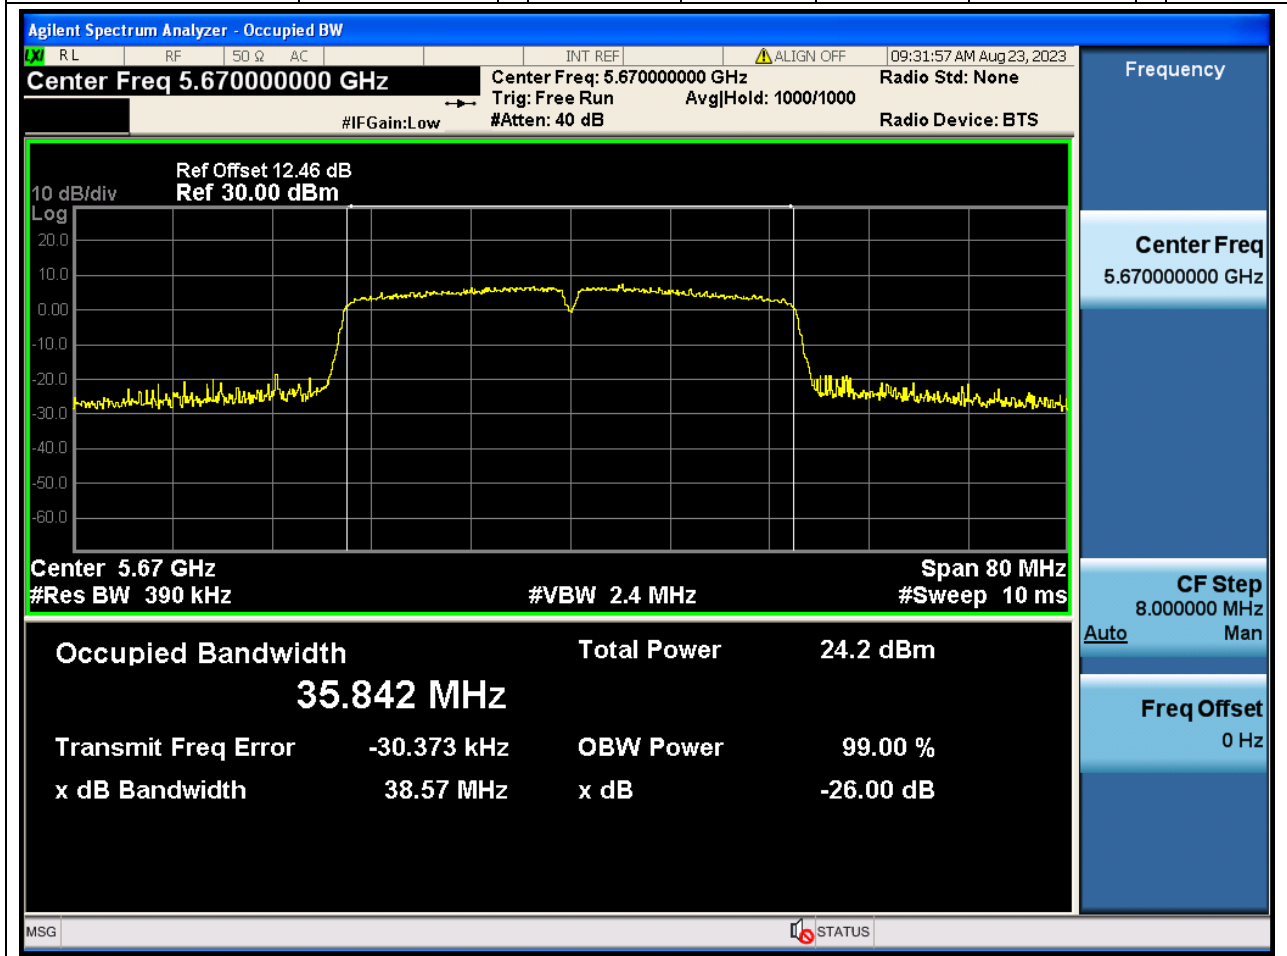

51. 802.11n_40M_U-NII-2C_H

51.1. A.2.2-99% Bandwidth(NTNV)

Center Frequency (MHz)	OBW Power (%)	RBW (MHz)	Detector	Limit (MHz)	OBW (MHz)	Verdict
5670	99	0.39	Peak	0	35.842389	N/A