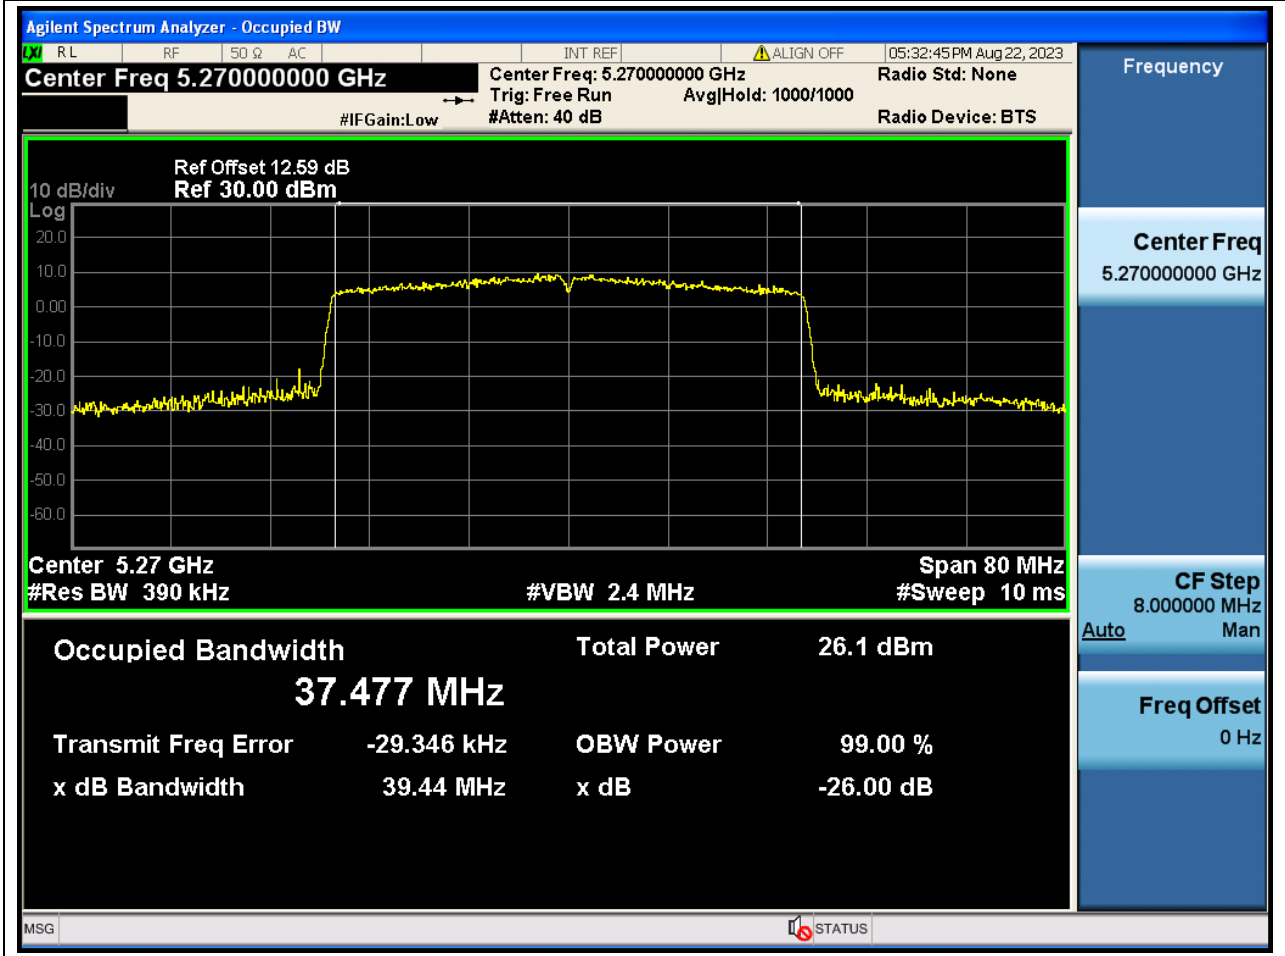

39. 802.11ax_40M_U-NII-2A_L

39.1. A.2.2-99% Bandwidth(NTNV)

Center Frequency (MHz)	OBW Power (%)	RBW (MHz)	Detector	Limit (MHz)	OBW (MHz)	Verdict
5270	99	0.39	Peak	0	37.476982	N/A