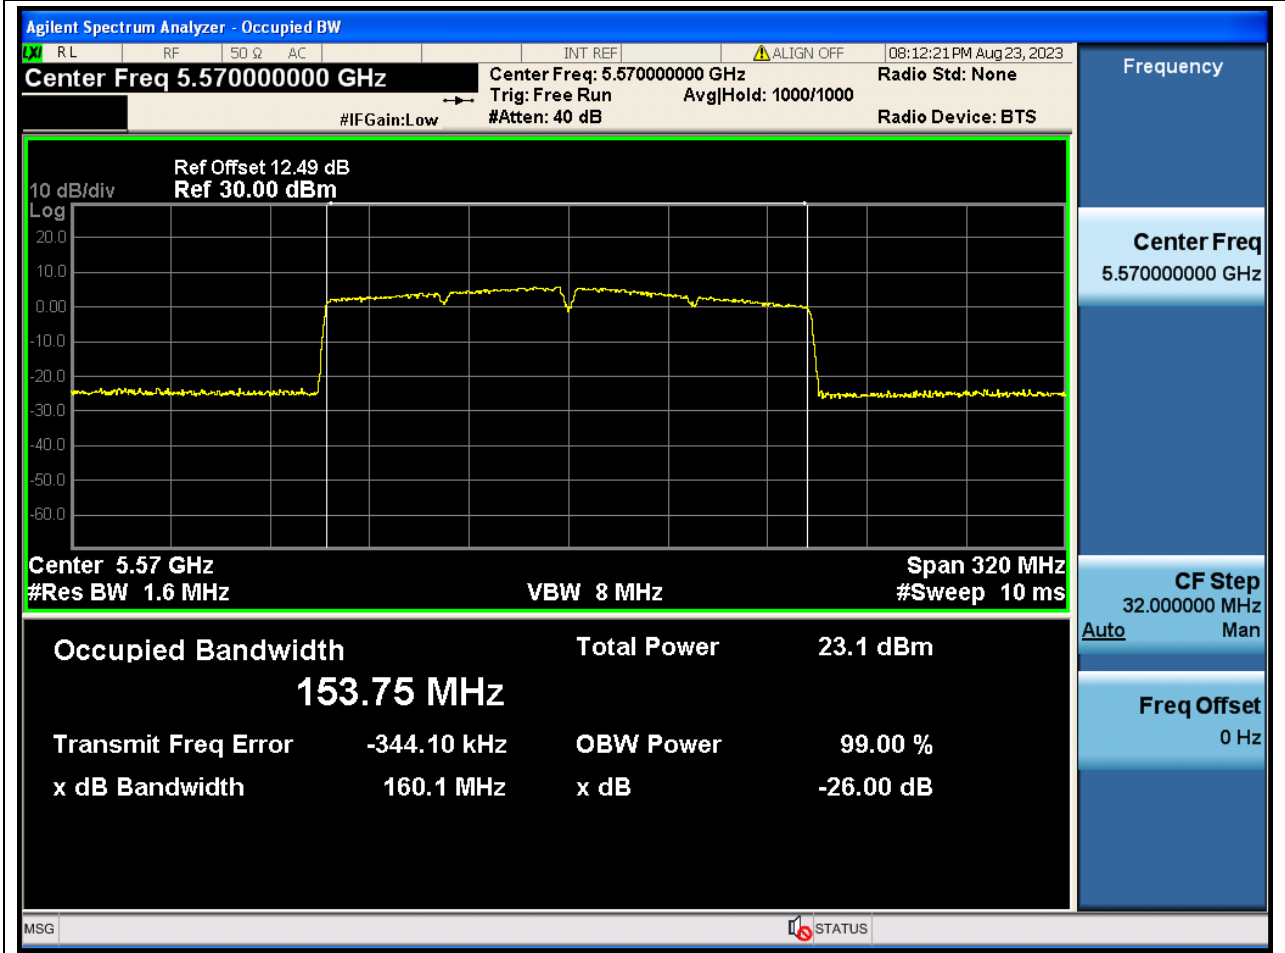

60. 802.11ac_160M_U-NII-2C_M

60.1. A.2.2-99% Bandwidth(NTNV)

Center Frequency (MHz)	OBW Power (%)	RBW (MHz)	Detector	Limit (MHz)	OBW (MHz)	Verdict
5570	99	1.6	Peak	0	153.749706	N/A