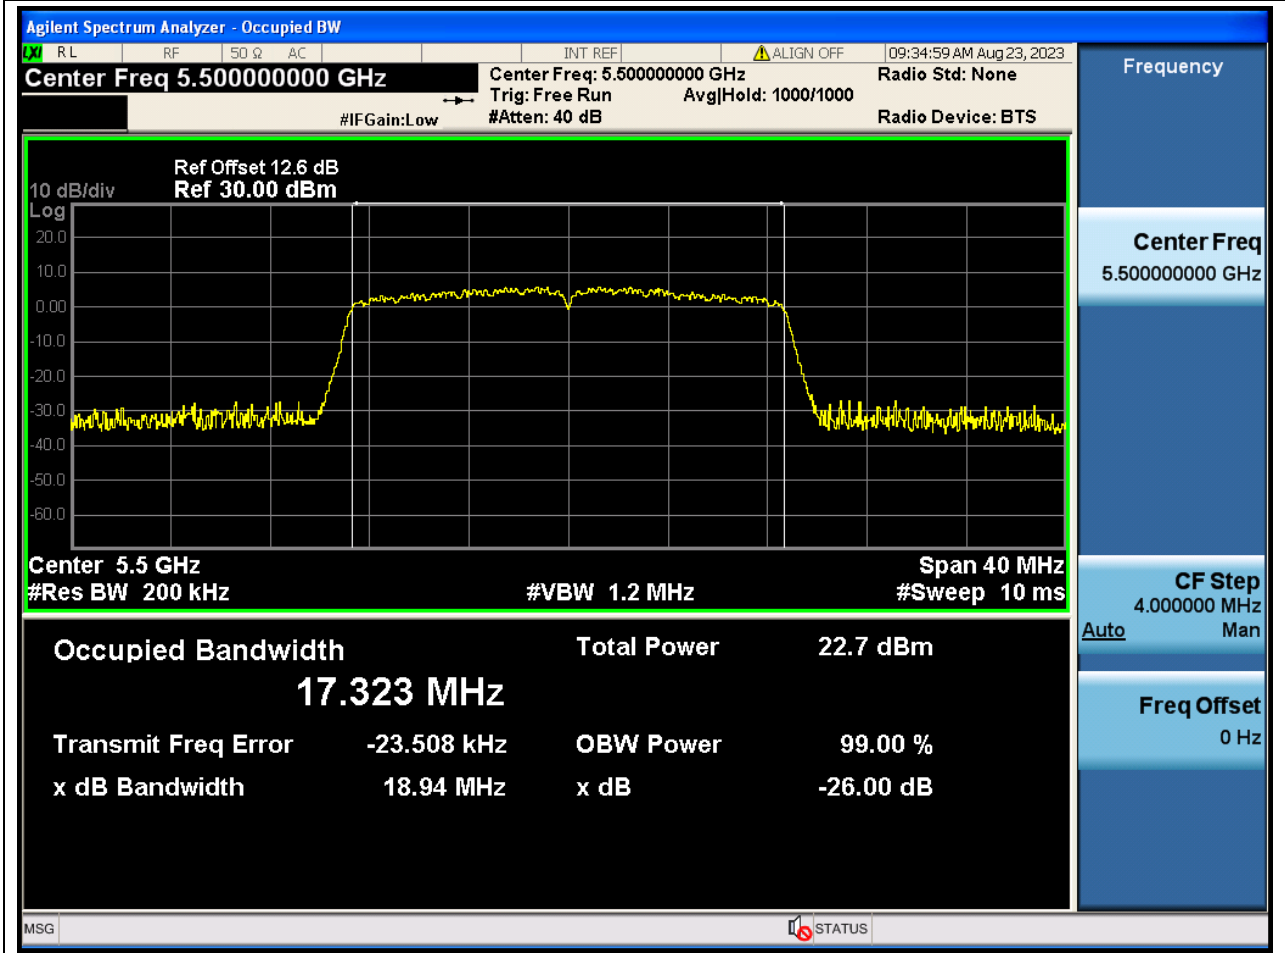

52. 802.11ac_20M_U-NII-2C_L

52.1. A.2.2-99% Bandwidth(NTNV)

Center Frequency (MHz)	OBW Power (%)	RBW (MHz)	Detector	Limit (MHz)	OBW (MHz)	Verdict
5500	99	0.2	Peak	0	17.32279	N/A