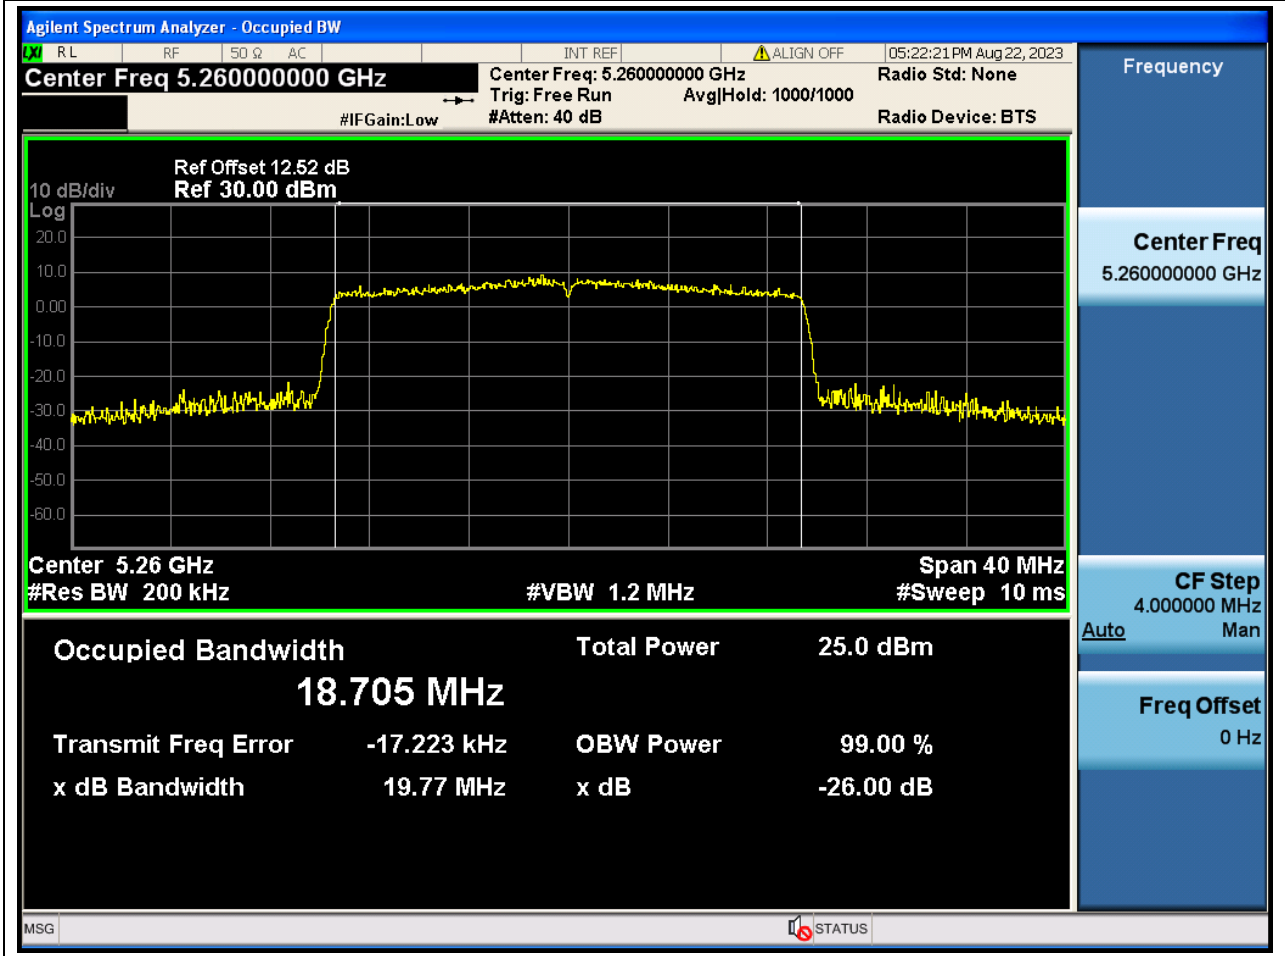

36. 802.11ax_20M_U-NII-2A_L

36.1. A.2.2-99% Bandwidth(NTNV)

Center Frequency (MHz)	OBW Power (%)	RBW (MHz)	Detector	Limit (MHz)	OBW (MHz)	Verdict
5260	99	0.2	Peak	0	18.70474	N/A