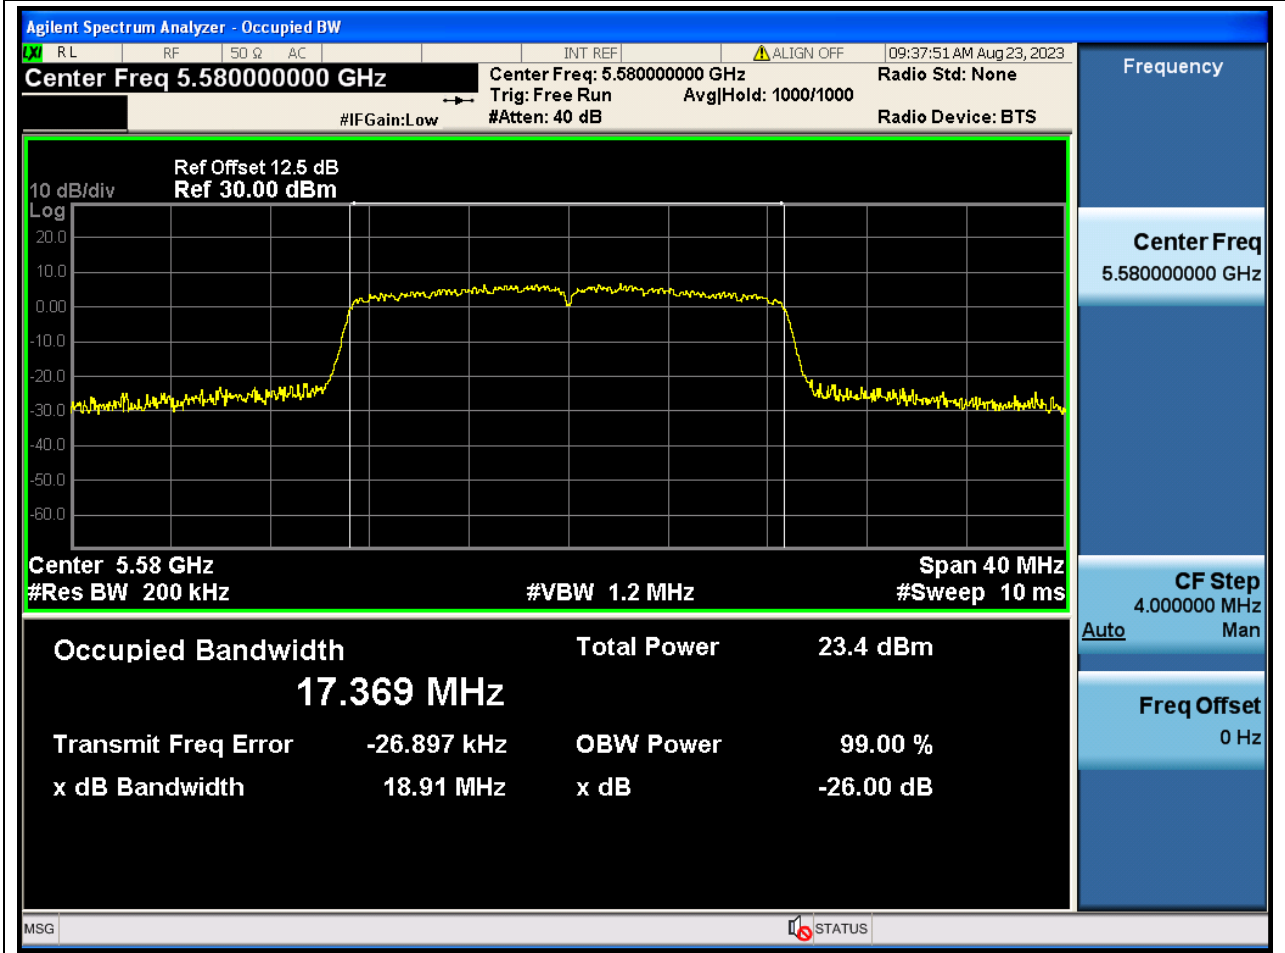

53. 802.11ac_20M_U-NII-2C_M

53.1. A.2.2-99% Bandwidth(NTNV)

Center Frequency (MHz)	OBW Power (%)	RBW (MHz)	Detector	Limit (MHz)	OBW (MHz)	Verdict
5580	99	0.2	Peak	0	17.368789	N/A