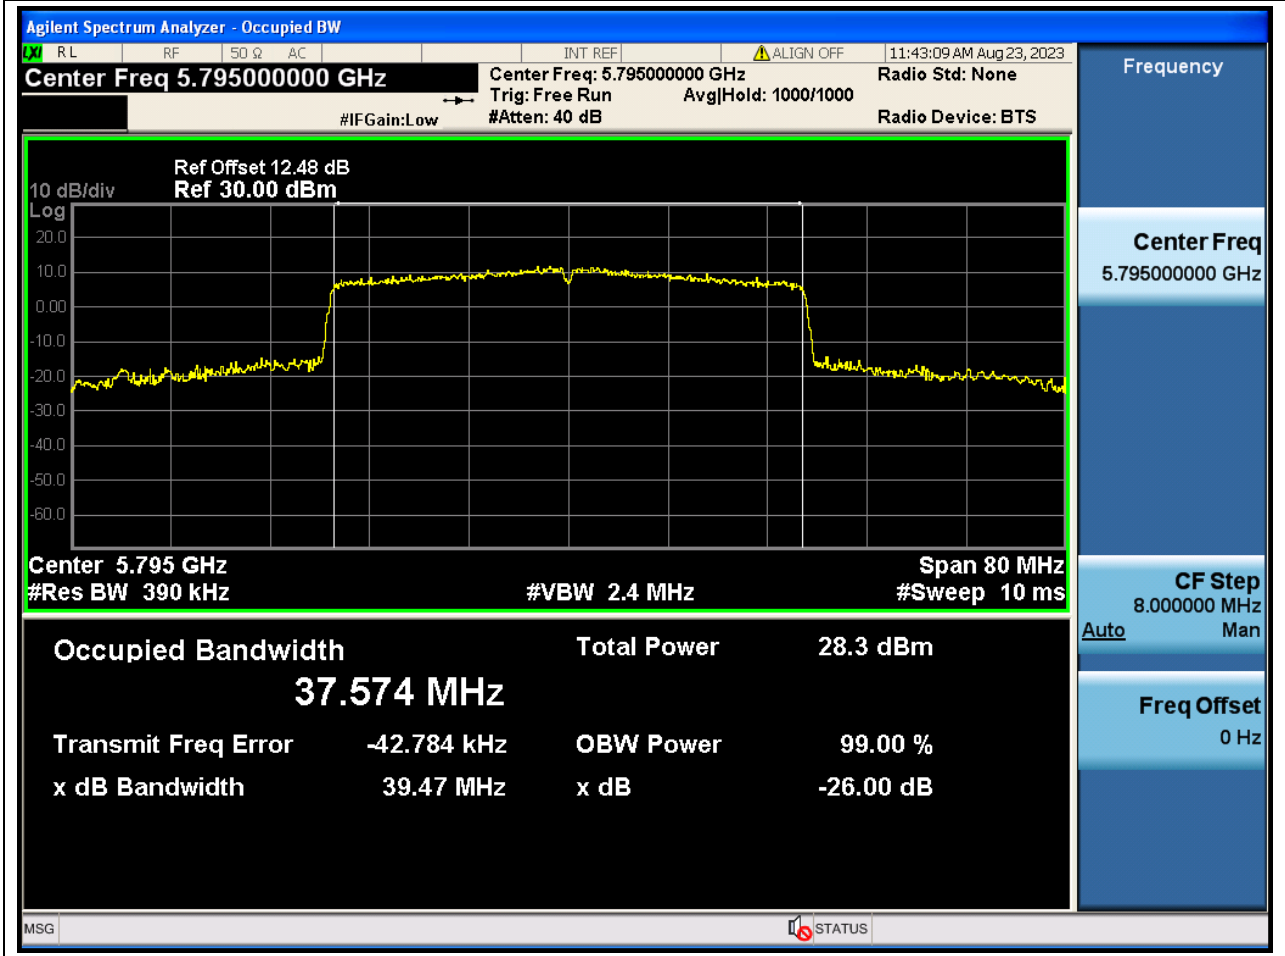

87. 802.11ax_40M_U-NII-3_H

87.1. A.2.2-99% Bandwidth(NTNV)

Center Frequency (MHz)	OBW Power (%)	RBW (MHz)	Detector	Limit (MHz)	OBW (MHz)	Verdict
5795	99	0.39	Peak	0	37.573782	N/A