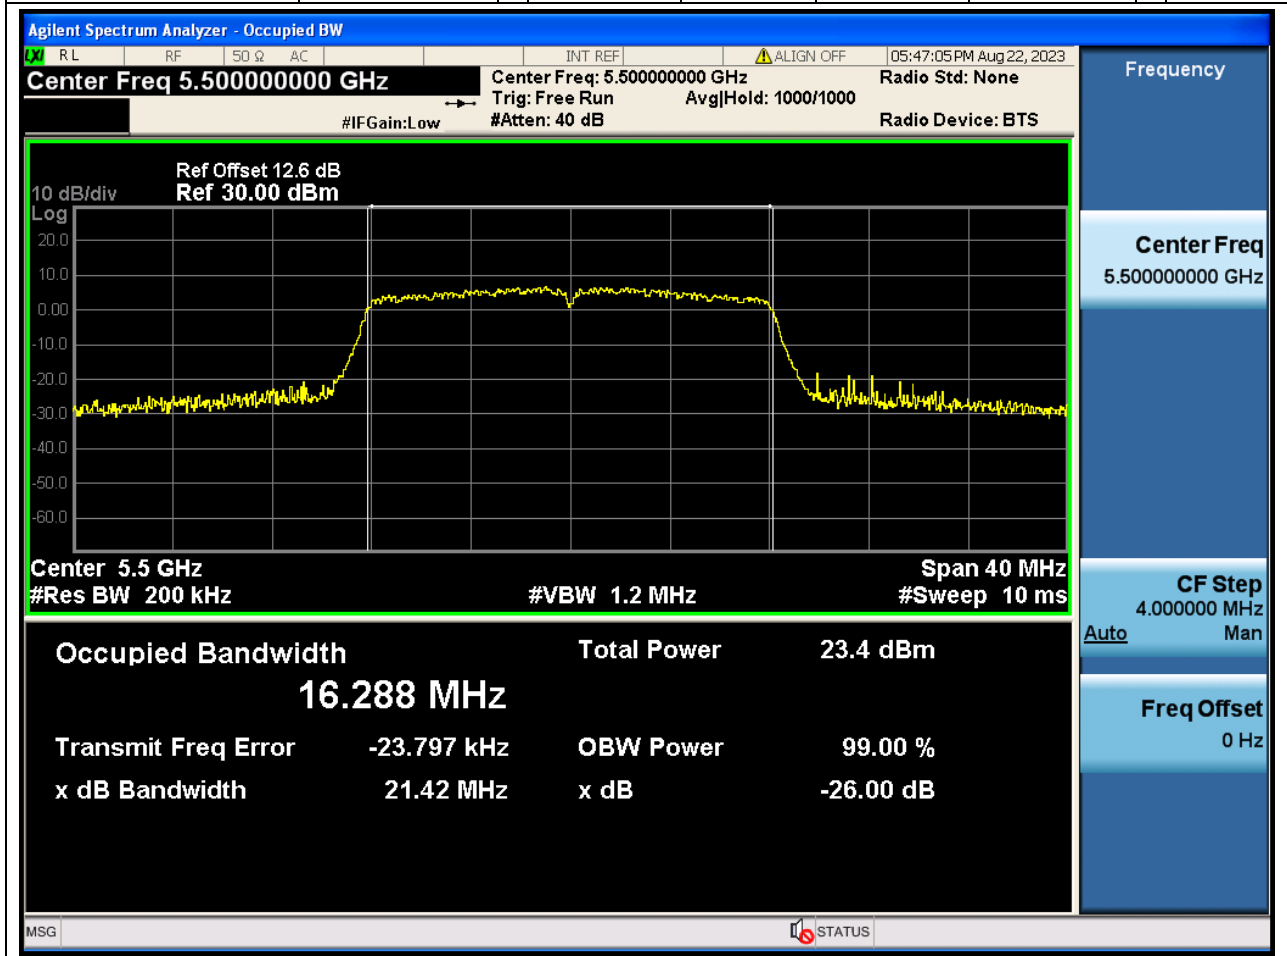

43. 802.11a_20M_U-NII-2C_L

43.1. A.2.2-99% Bandwidth(NTNV)

Center Frequency (MHz)	OBW Power (%)	RBW (MHz)	Detector	Limit (MHz)	OBW (MHz)	Verdict
5500	99	0.2	Peak	0	16.288307	N/A