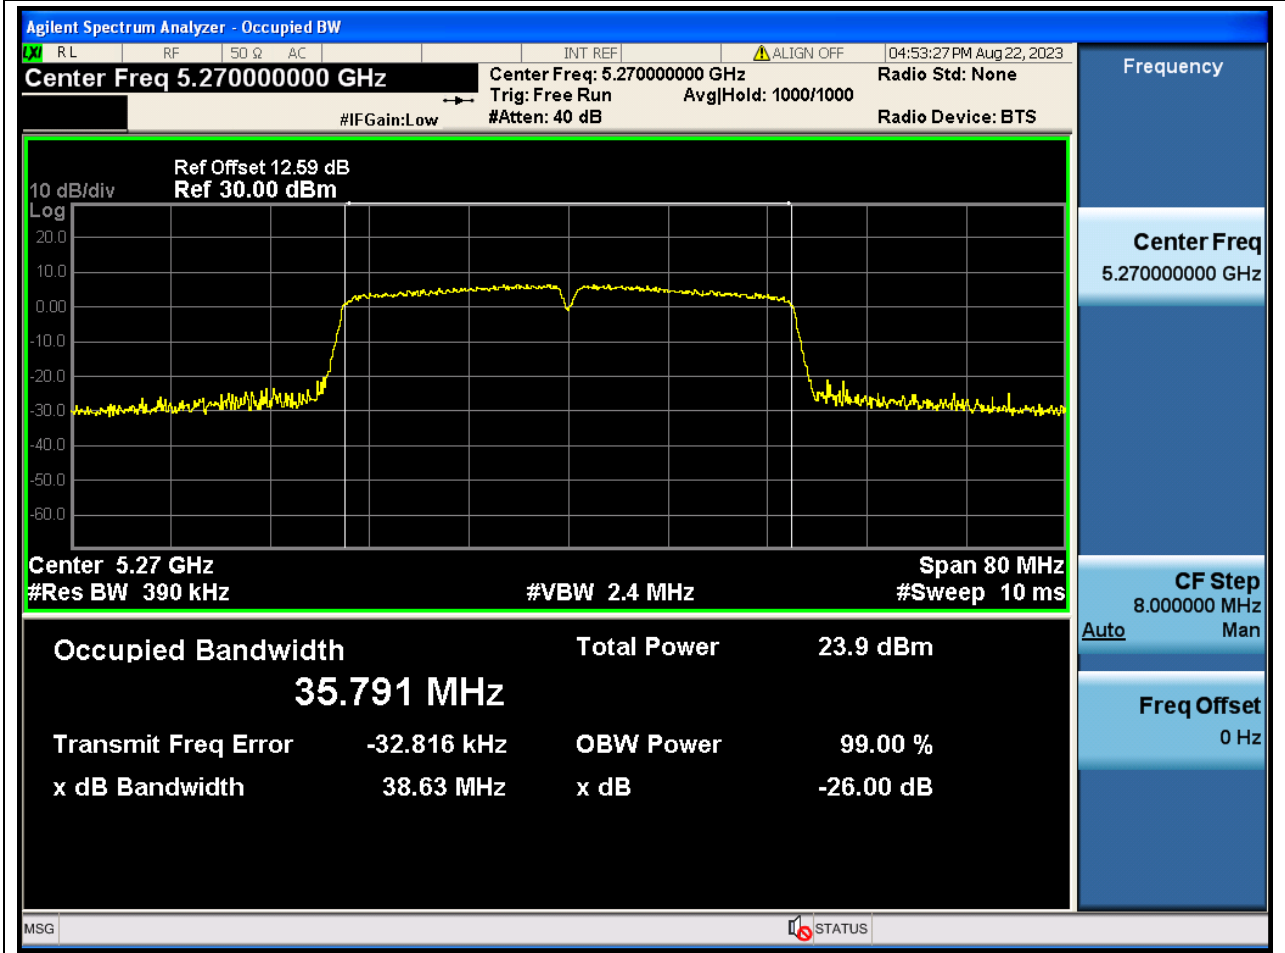

27. 802.11n_40M_U-NII-2A_L

27.1. A.2.2-99% Bandwidth(NTNV)

Center Frequency (MHz)	OBW Power (%)	RBW (MHz)	Detector	Limit (MHz)	OBW (MHz)	Verdict
5270	99	0.39	Peak	0	35.790957	N/A