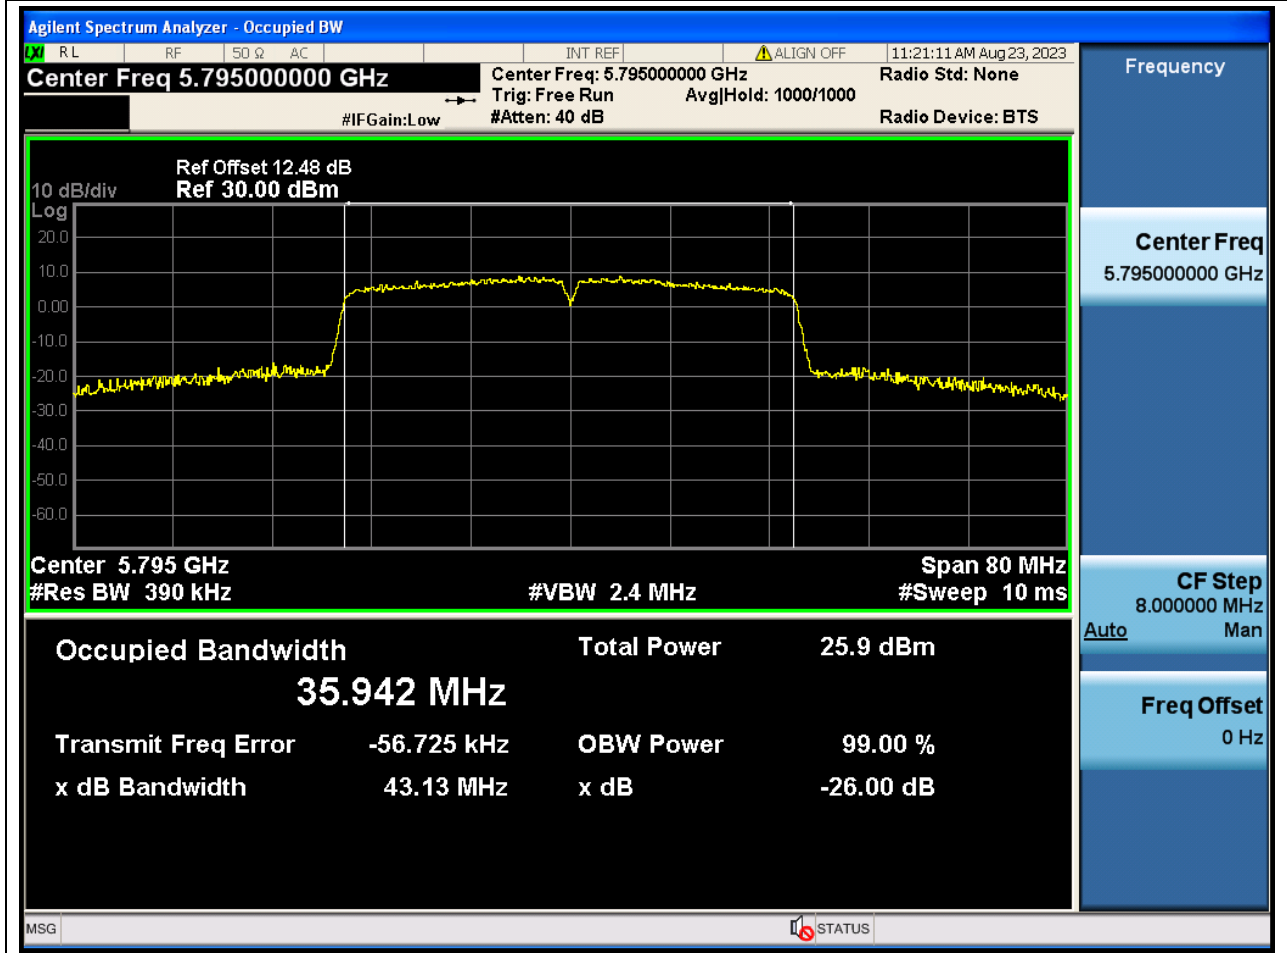

81. 802.11ac_40M_U-NII-3_H

81.1. A.2.2-99% Bandwidth(NTNV)

Center Frequency (MHz)	OBW Power (%)	RBW (MHz)	Detector	Limit (MHz)	OBW (MHz)	Verdict
5795	99	0.39	Peak	0	35.941764	N/A