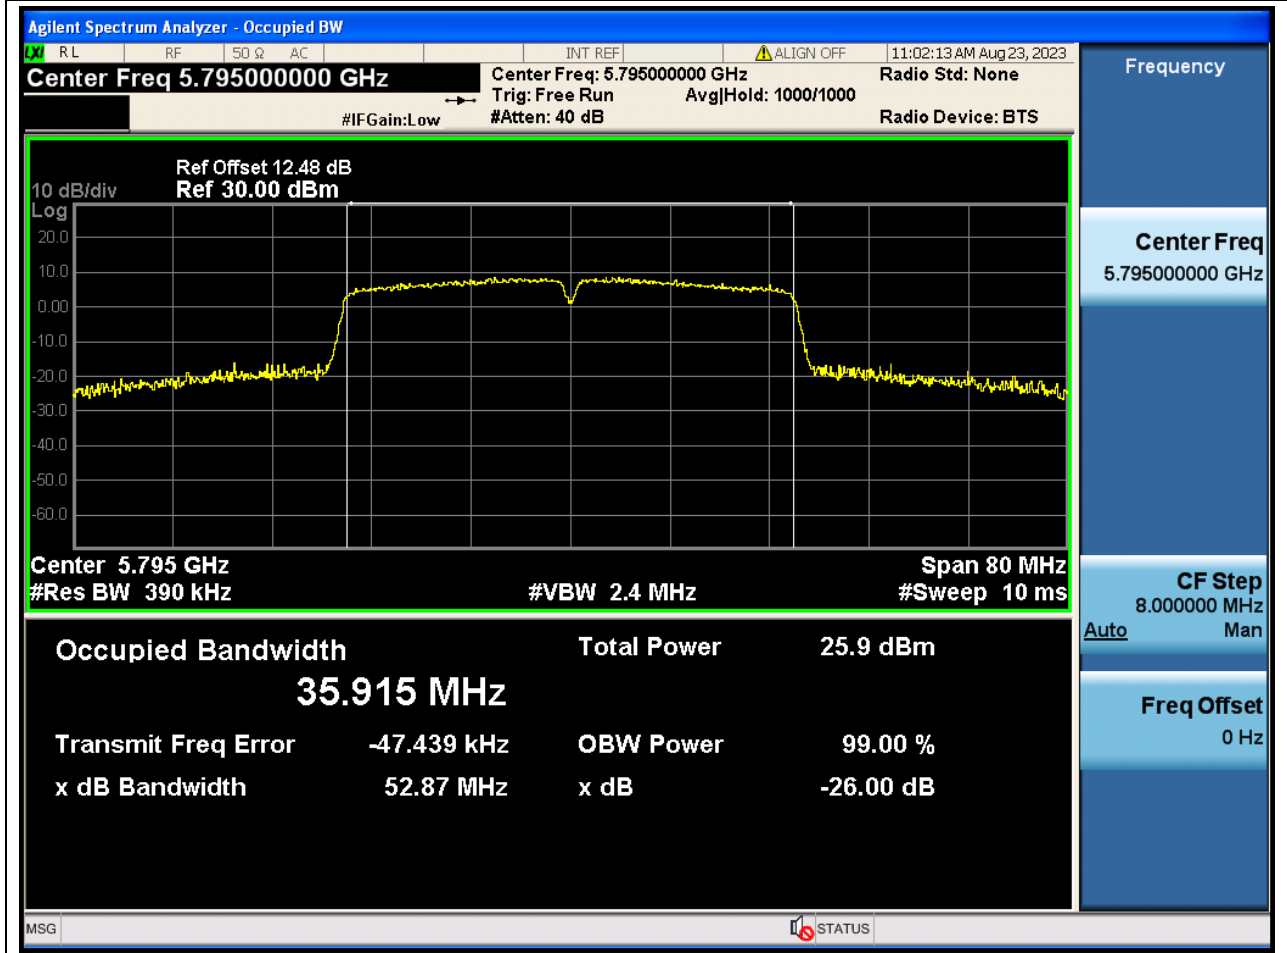

76. 802.11n_40M_U-NII-3_H

76.1. A.2.2-99% Bandwidth(NTNV)

Center Frequency (MHz)	OBW Power (%)	RBW (MHz)	Detector	Limit (MHz)	OBW (MHz)	Verdict
5795	99	0.39	Peak	0	35.915075	N/A