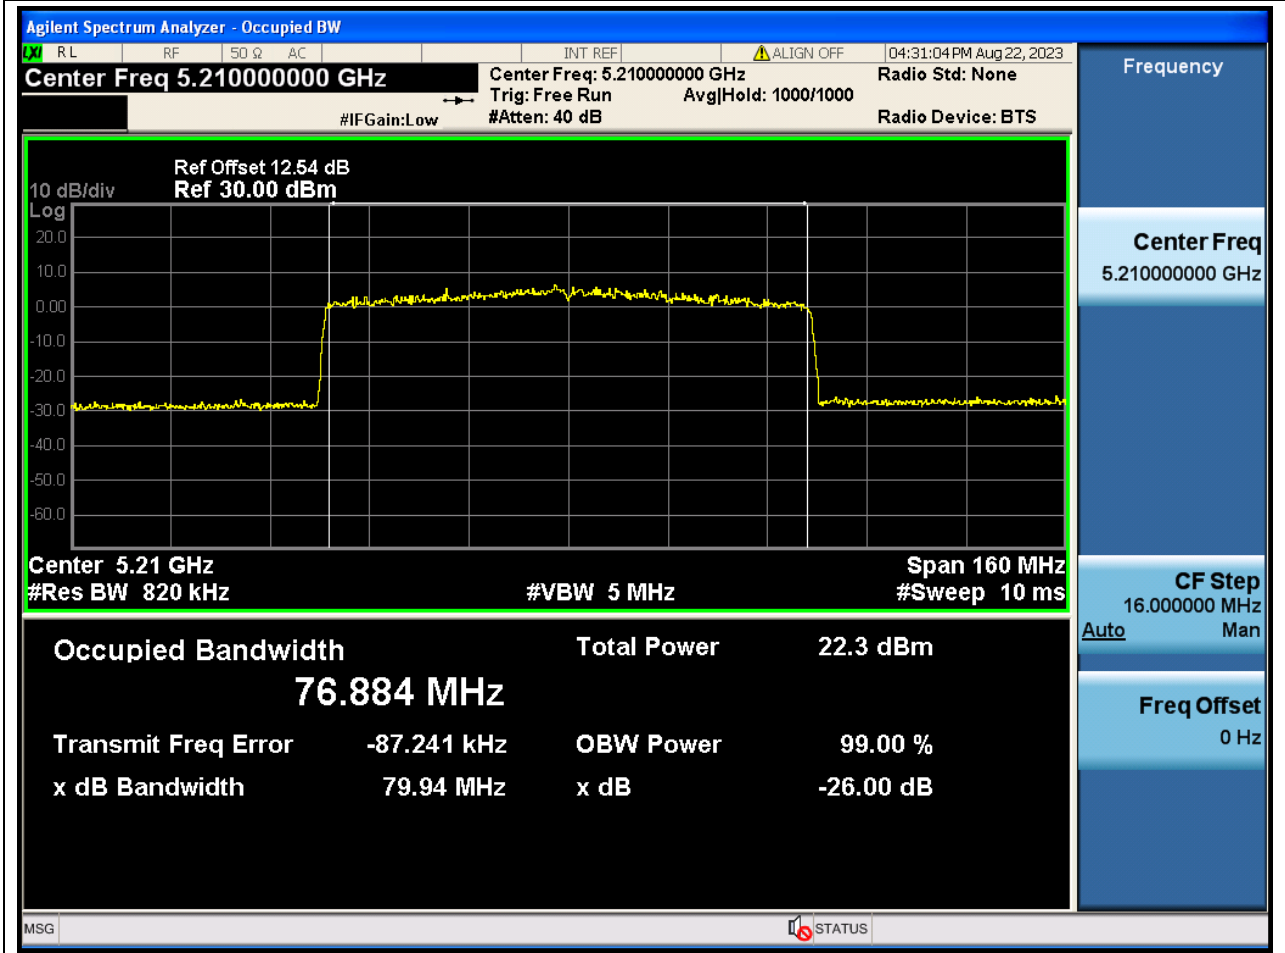

20. 802.11ax_80M_U-NII-1_M

20.1. A.2.2-99% Bandwidth(NTNV)

Center Frequency (MHz)	OBW Power (%)	RBW (MHz)	Detector	Limit (MHz)	OBW (MHz)	Verdict
5210	99	0.82	Peak	0	76.884356	N/A