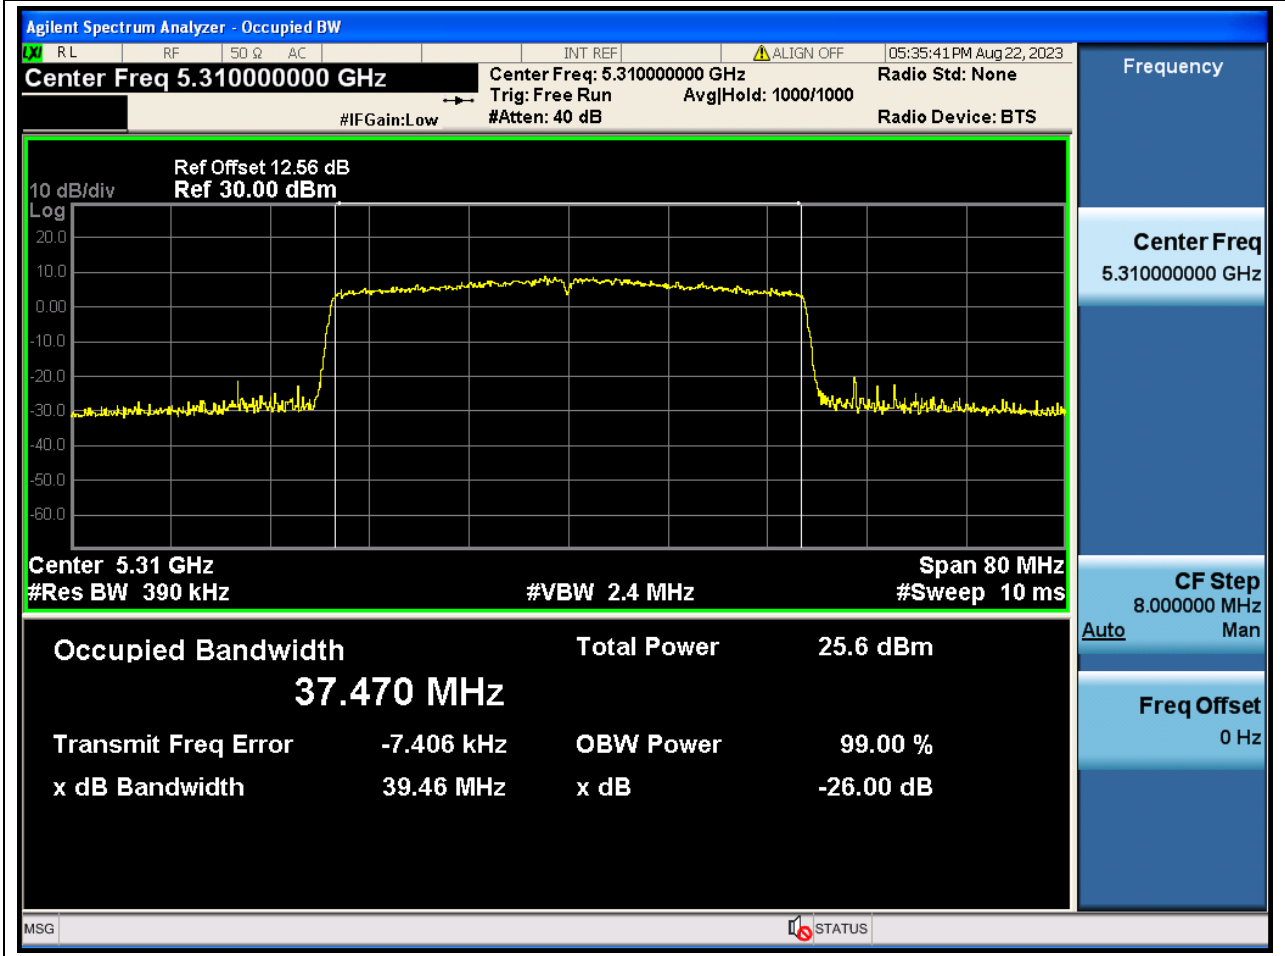

40. 802.11ax_40M_U-NII-2A_H

40.1. A.2.2-99% Bandwidth(NTNV)

Center Frequency (MHz)	OBW Power (%)	RBW (MHz)	Detector	Limit (MHz)	OBW (MHz)	Verdict
5310	99	0.39	Peak	0	37.469995	N/A