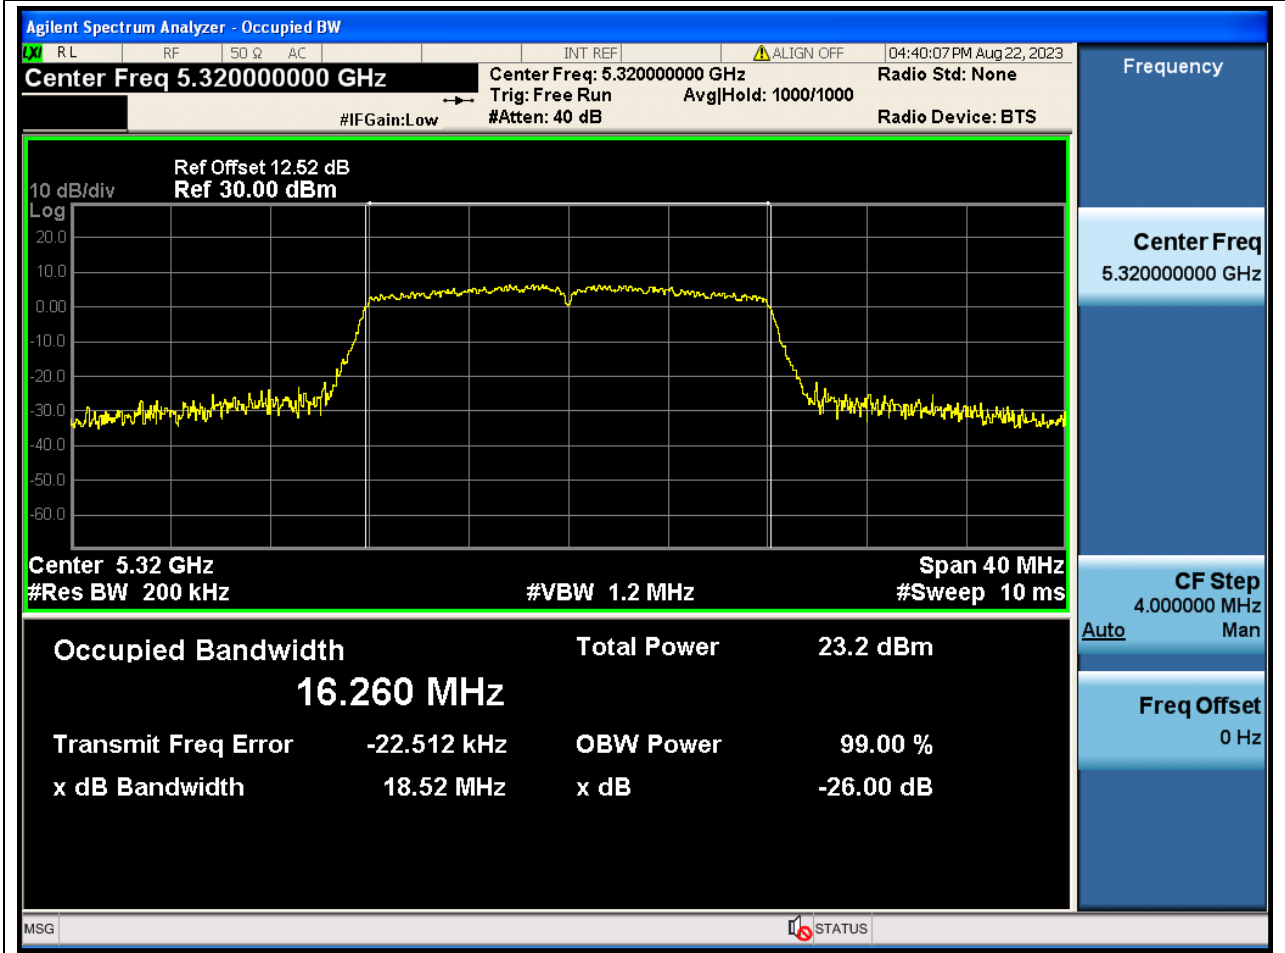

23. 802.11a_20M_U-NII-2A_H

23.1. A.2.2-99% Bandwidth(NTNV)

Center Frequency (MHz)	OBW Power (%)	RBW (MHz)	Detector	Limit (MHz)	OBW (MHz)	Verdict
5320	99	0.2	Peak	0	16.260018	N/A