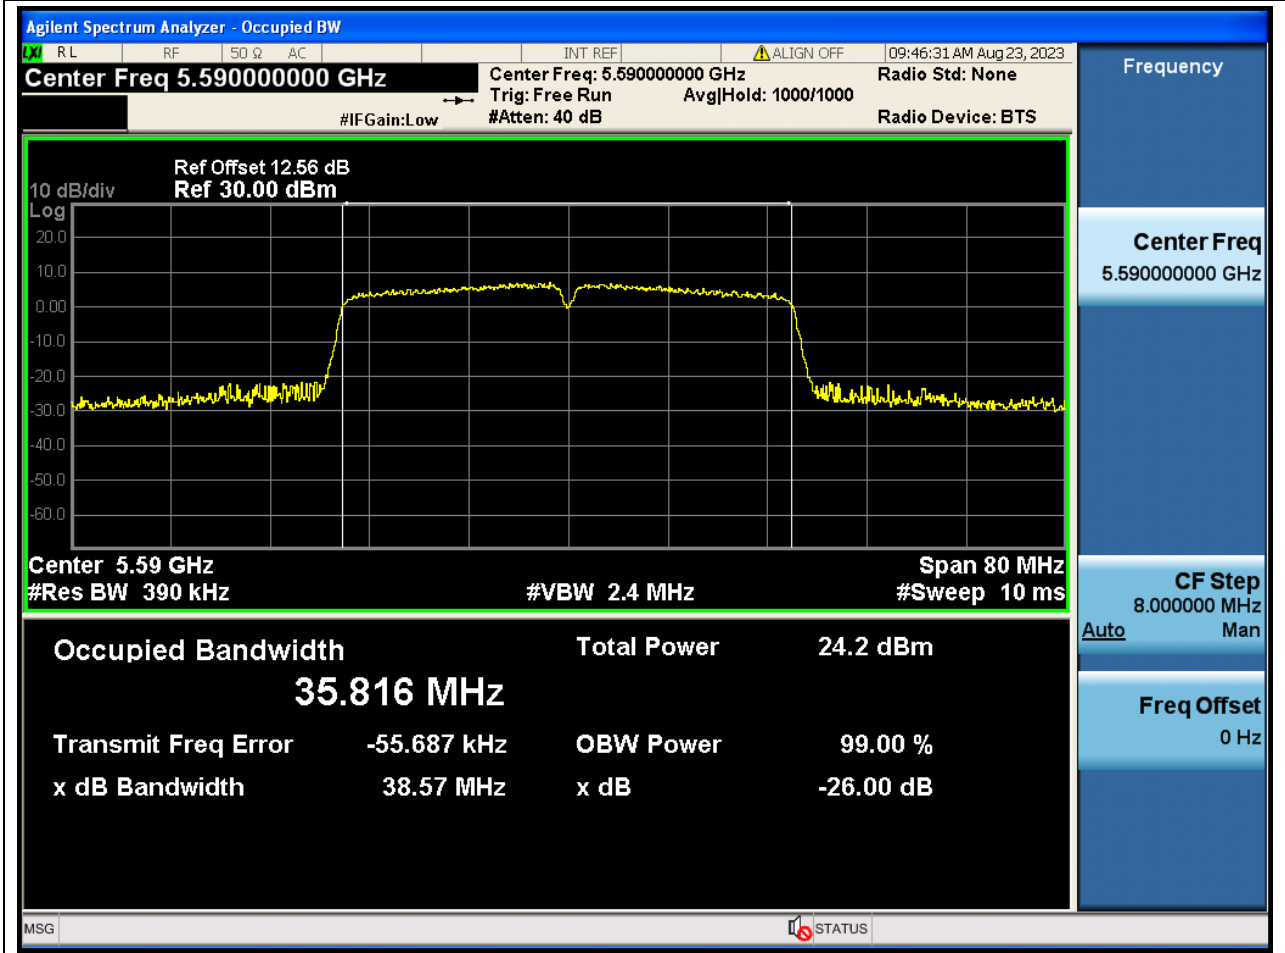

56. 802.11ac_40M_U-NII-2C_M

56.1. A.2.2-99% Bandwidth(NTNV)

Center Frequency (MHz)	OBW Power (%)	RBW (MHz)	Detector	Limit (MHz)	OBW (MHz)	Verdict
5590	99	0.39	Peak	0	35.816472	N/A