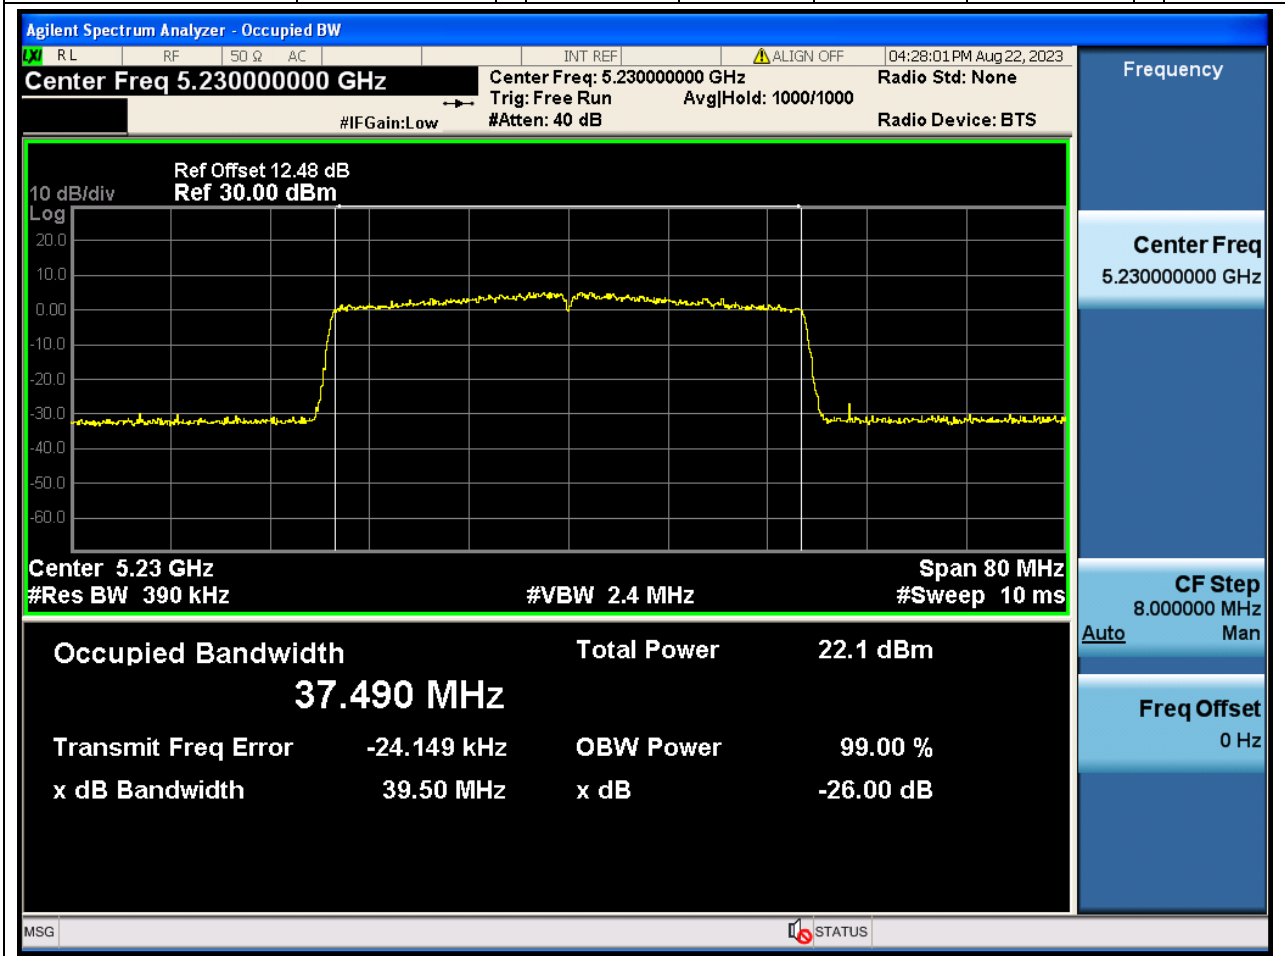

19. 802.11ax_40M_U-NII-1_H

19.1. A.2.2-99% Bandwidth(NTNV)

Center Frequency (MHz)	OBW Power (%)	RBW (MHz)	Detector	Limit (MHz)	OBW (MHz)	Verdict
5230	99	0.39	Peak	0	37.489807	N/A