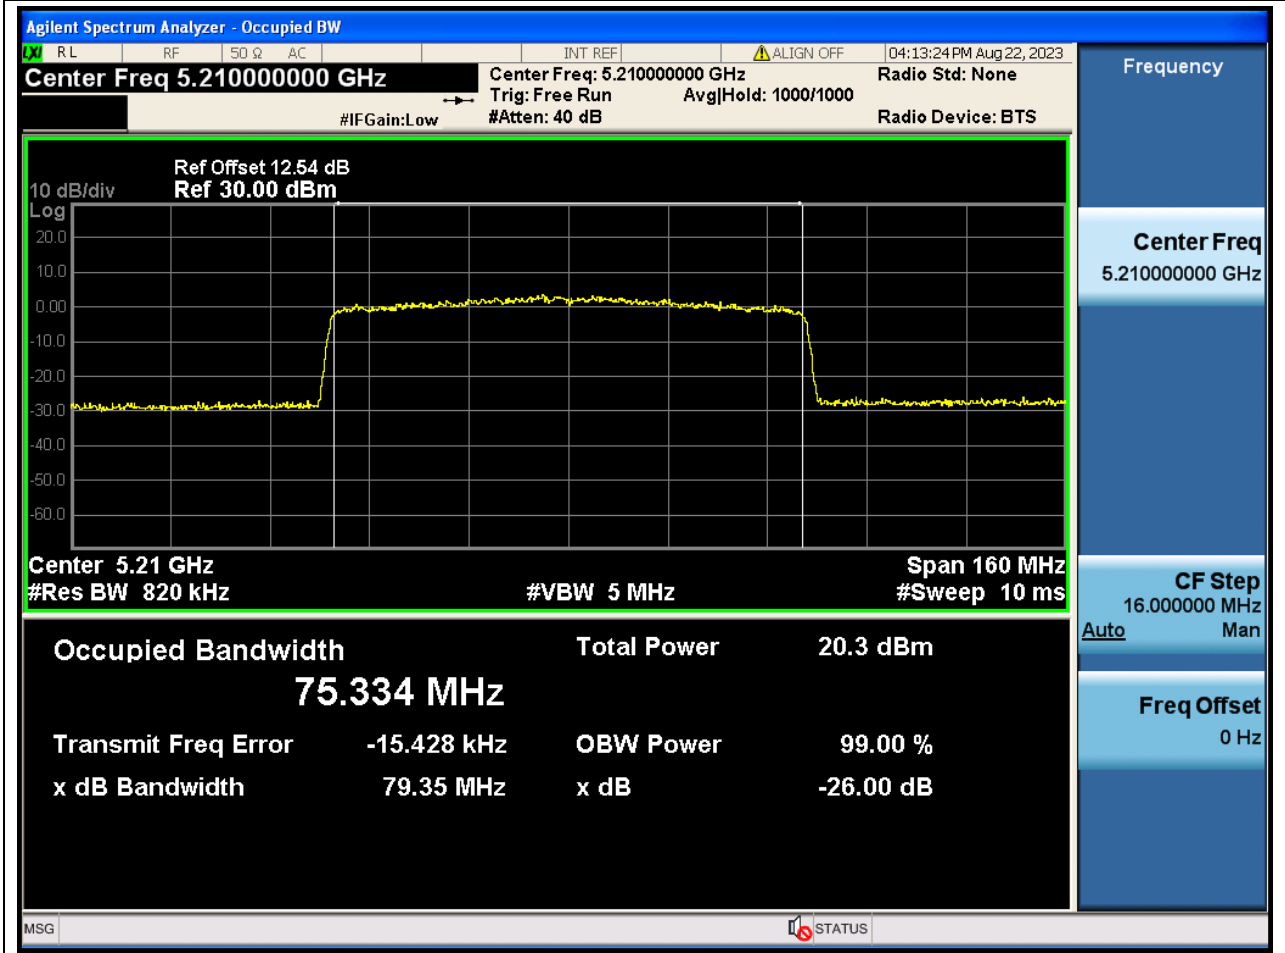

14. 802.11ac_80M_U-NII-1_M

14.1. A.2.2-99% Bandwidth(NTNV)

Center Frequency (MHz)	OBW Power (%)	RBW (MHz)	Detector	Limit (MHz)	OBW (MHz)	Verdict
5210	99	0.82	Peak	0	75.333868	N/A