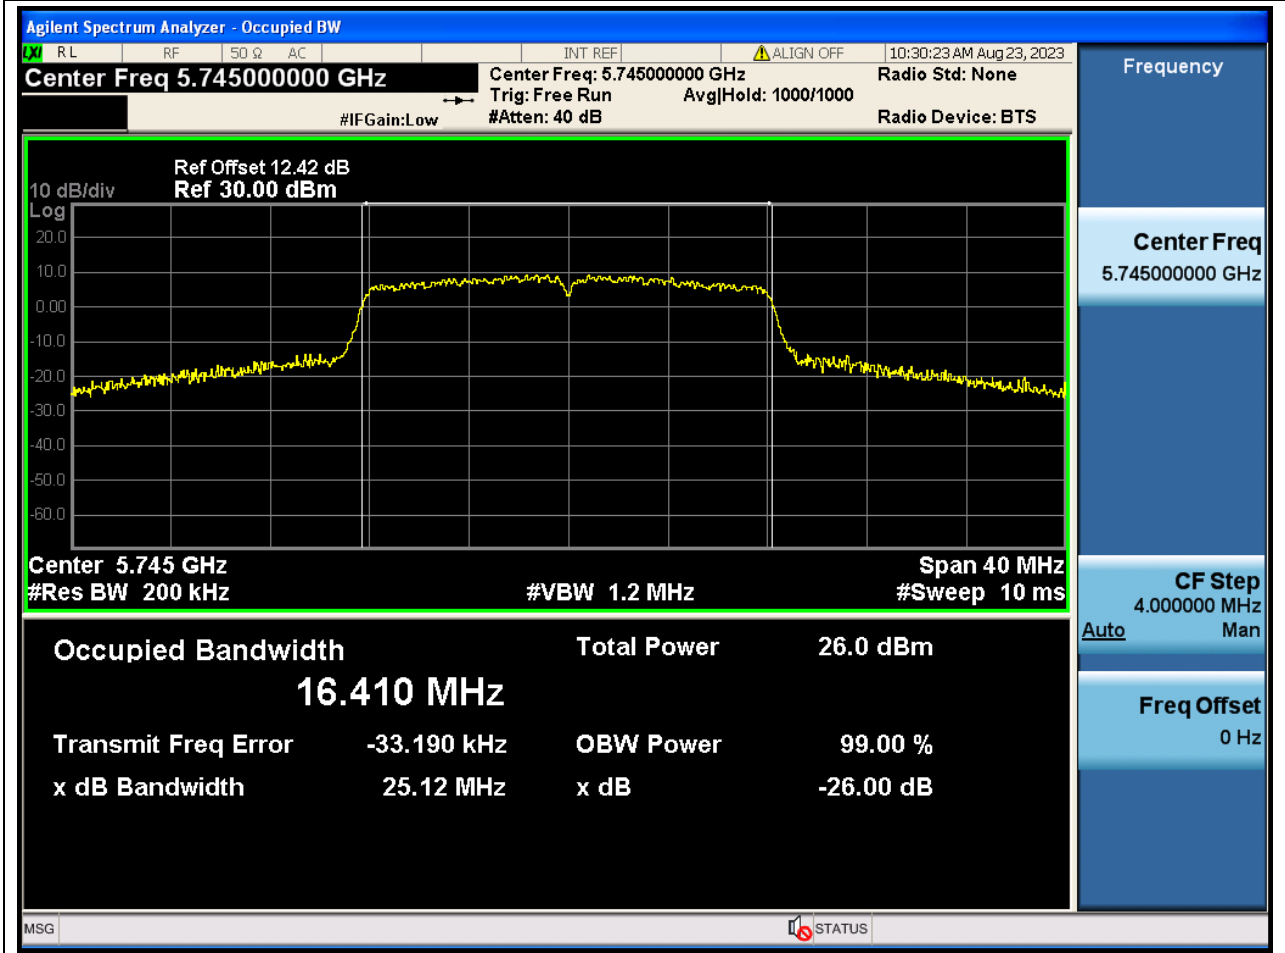

69. 802.11a_20M_U-NII-3_L

69.1. A.2.2-99% Bandwidth(NTNV)

Center Frequency (MHz)	OBW Power (%)	RBW (MHz)	Detector	Limit (MHz)	OBW (MHz)	Verdict
5745	99	0.2	Peak	0	16.410146	N/A