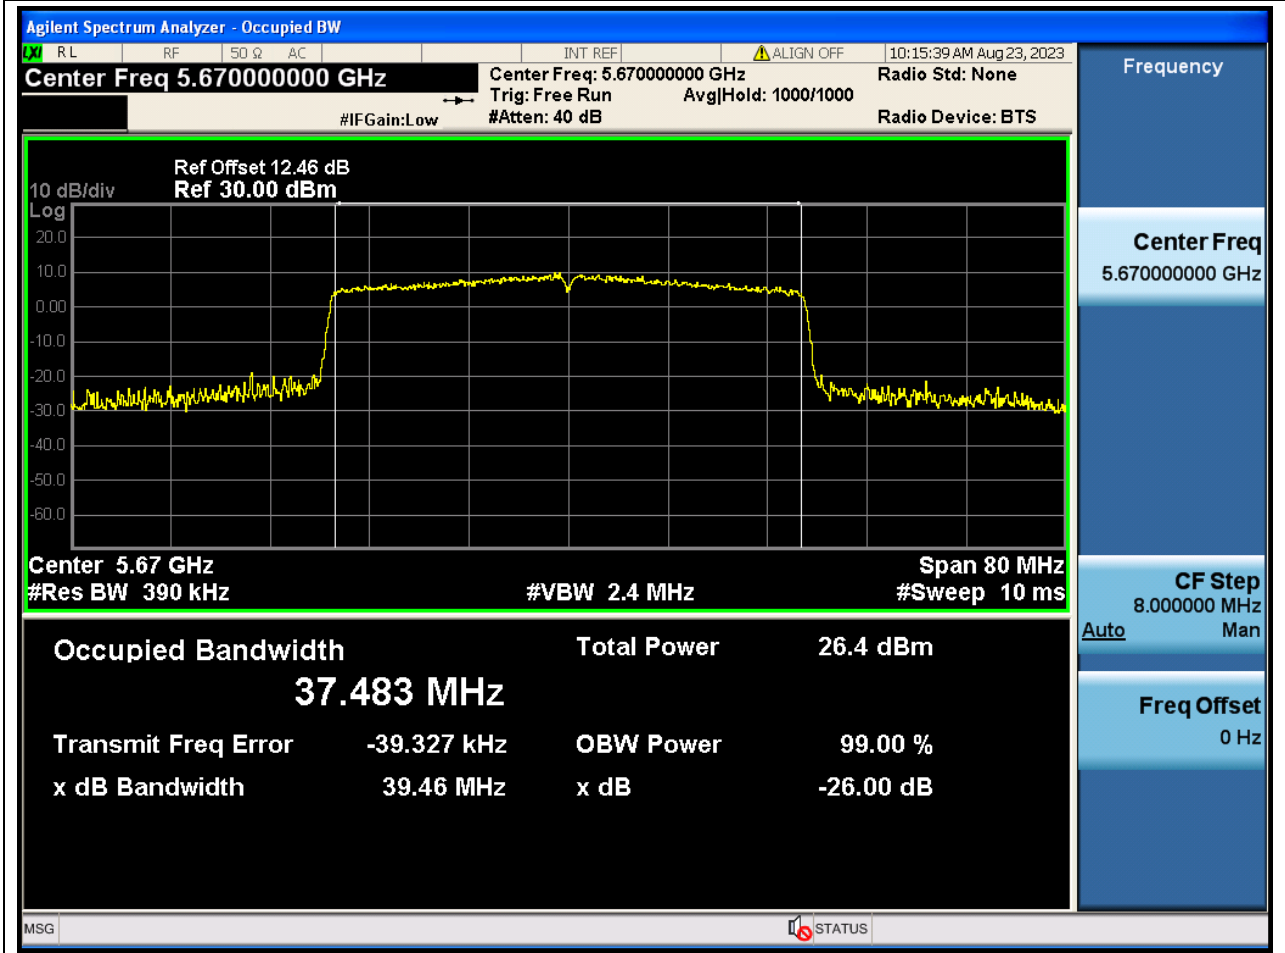

66. 802.11ax_40M_U-NII-2C_H

66.1. A.2.2-99% Bandwidth(NTNV)

Center Frequency (MHz)	OBW Power (%)	RBW (MHz)	Detector	Limit (MHz)	OBW (MHz)	Verdict
5670	99	0.39	Peak	0	37.48286	N/A