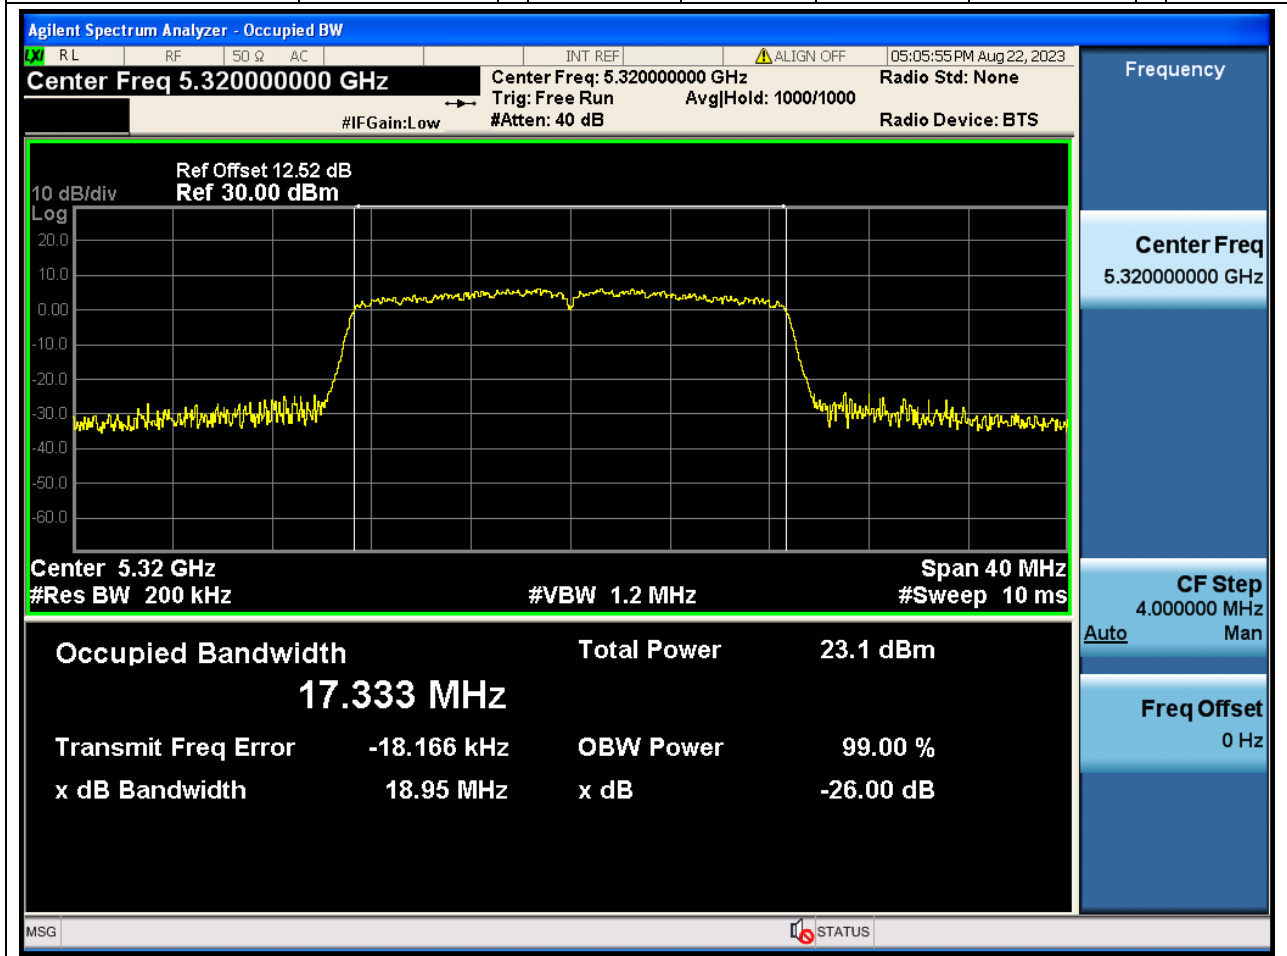

31. 802.11ac_20M_U-NII-2A_H

31.1. A.2.2-99% Bandwidth(NTNV)

Center Frequency (MHz)	OBW Power (%)	RBW (MHz)	Detector	Limit (MHz)	OBW (MHz)	Verdict
5320	99	0.2	Peak	0	17.332873	N/A