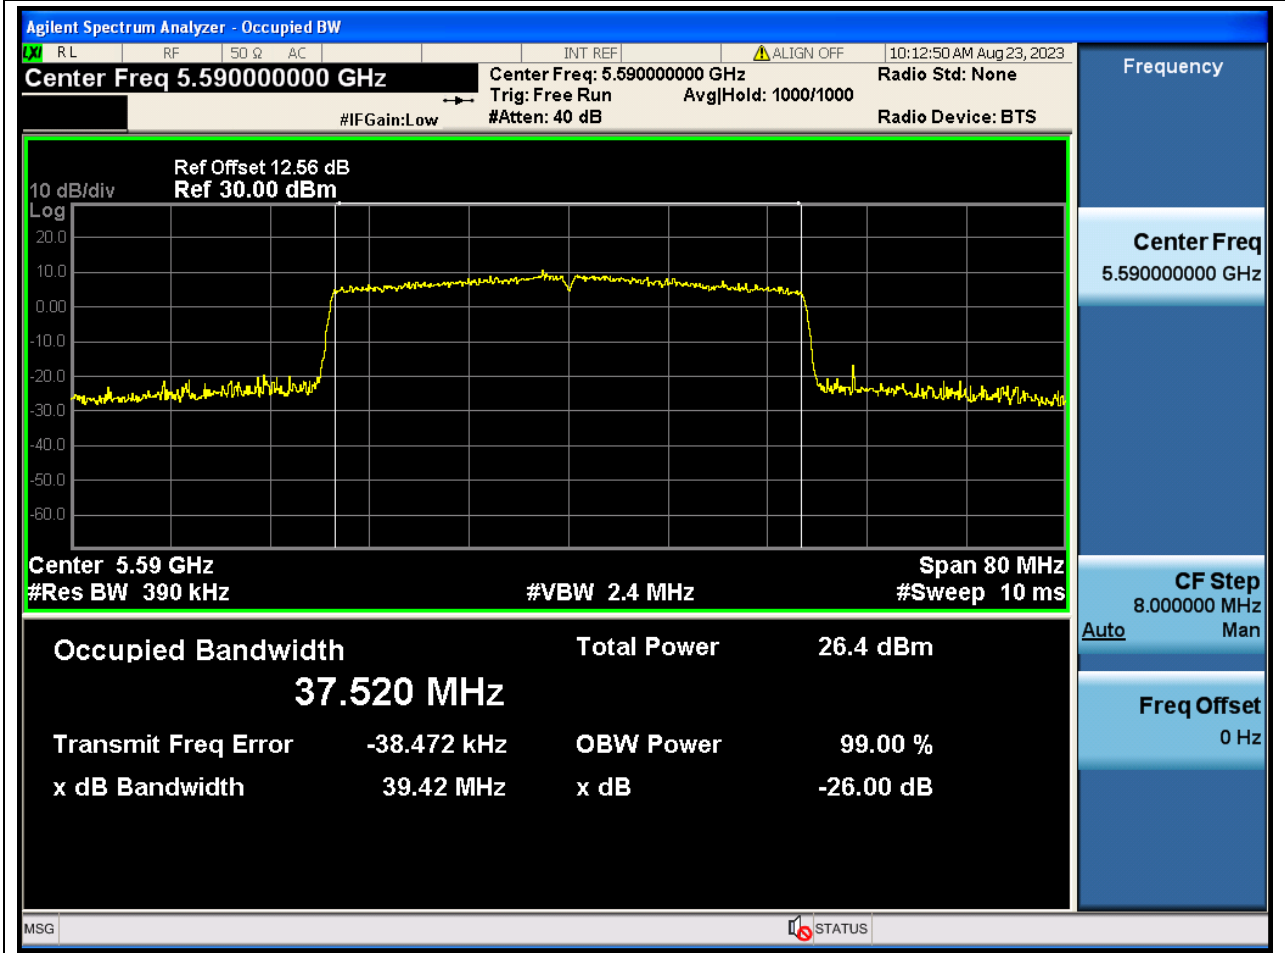

65. 802.11ax_40M_U-NII-2C_M

65.1. A.2.2-99% Bandwidth(NTNV)

Center Frequency (MHz)	OBW Power (%)	RBW (MHz)	Detector	Limit (MHz)	OBW (MHz)	Verdict
5590	99	0.39	Peak	0	37.519544	N/A