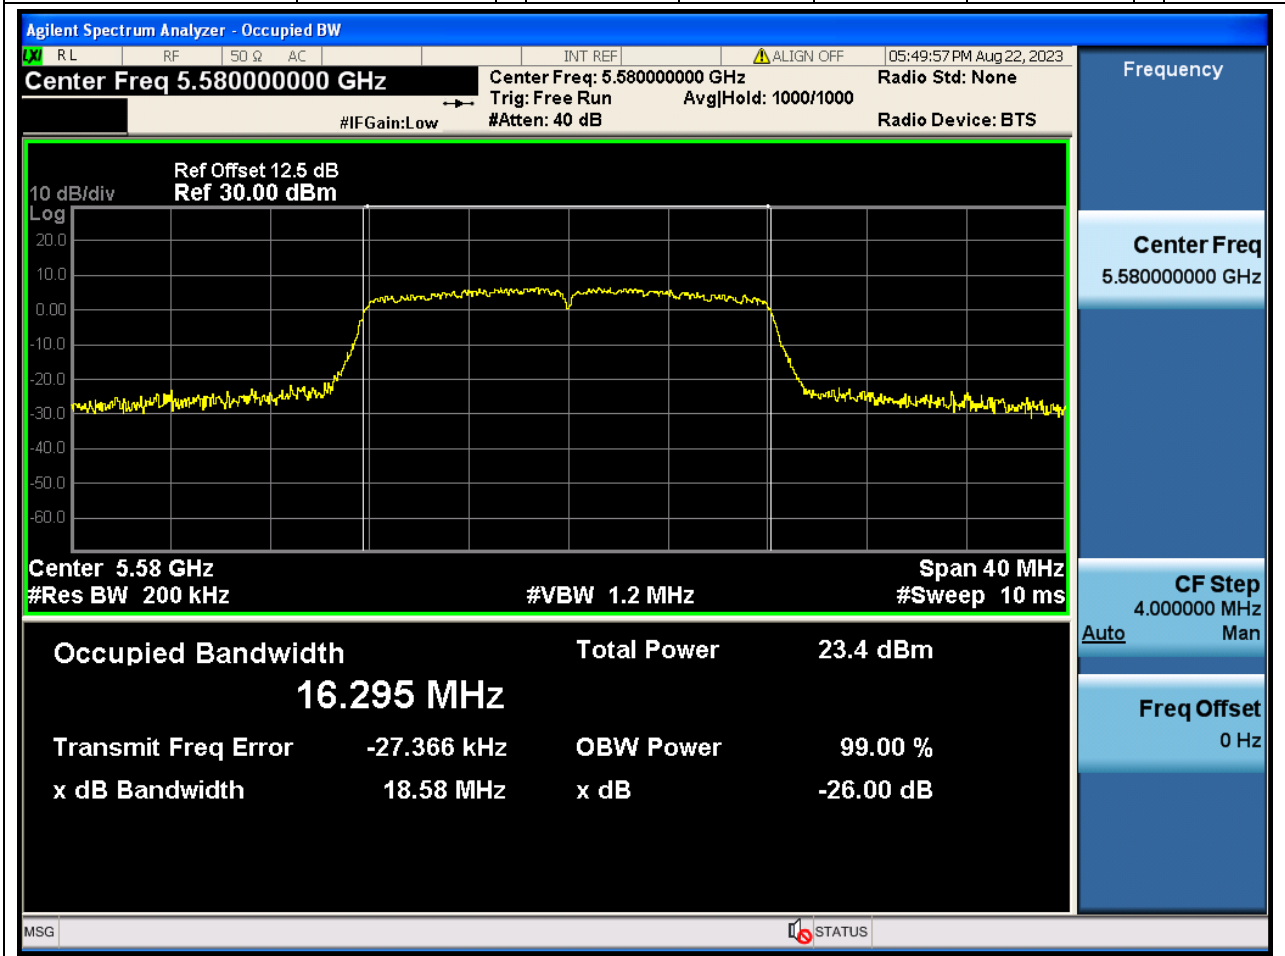

44. 802.11a_20M_U-NII-2C_M

44.1. A.2.2-99% Bandwidth(NTNV)

Center Frequency (MHz)	OBW Power (%)	RBW (MHz)	Detector	Limit (MHz)	OBW (MHz)	Verdict
5580	99	0.2	Peak	0	16.294901	N/A