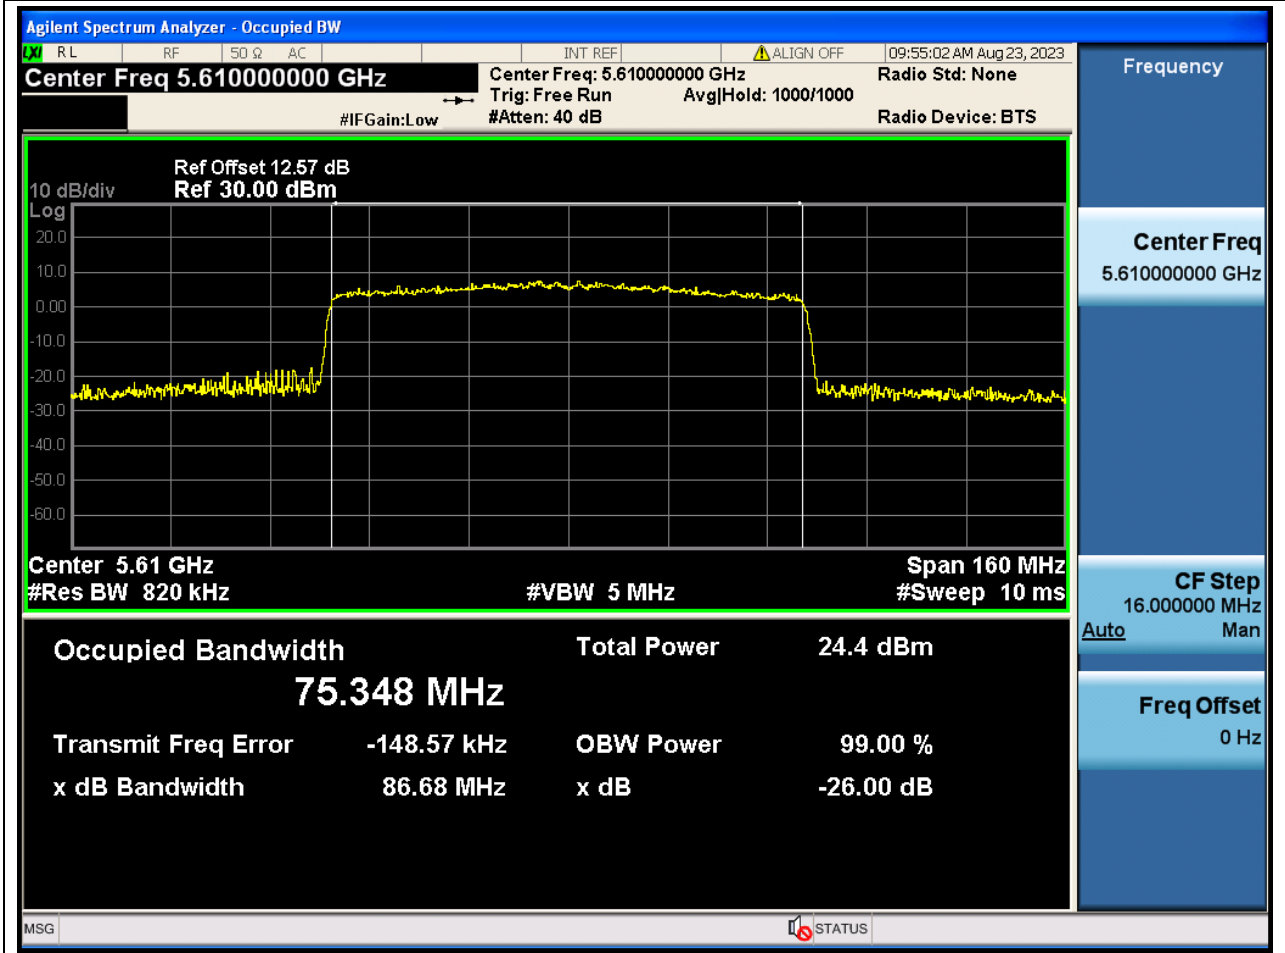

59. 802.11ac_80M_U-NII-2C_M

59.1. A.2.2-99% Bandwidth(NTNV)

Center Frequency (MHz)	OBW Power (%)	RBW (MHz)	Detector	Limit (MHz)	OBW (MHz)	Verdict
5610	99	0.82	Peak	0	75.347536	N/A