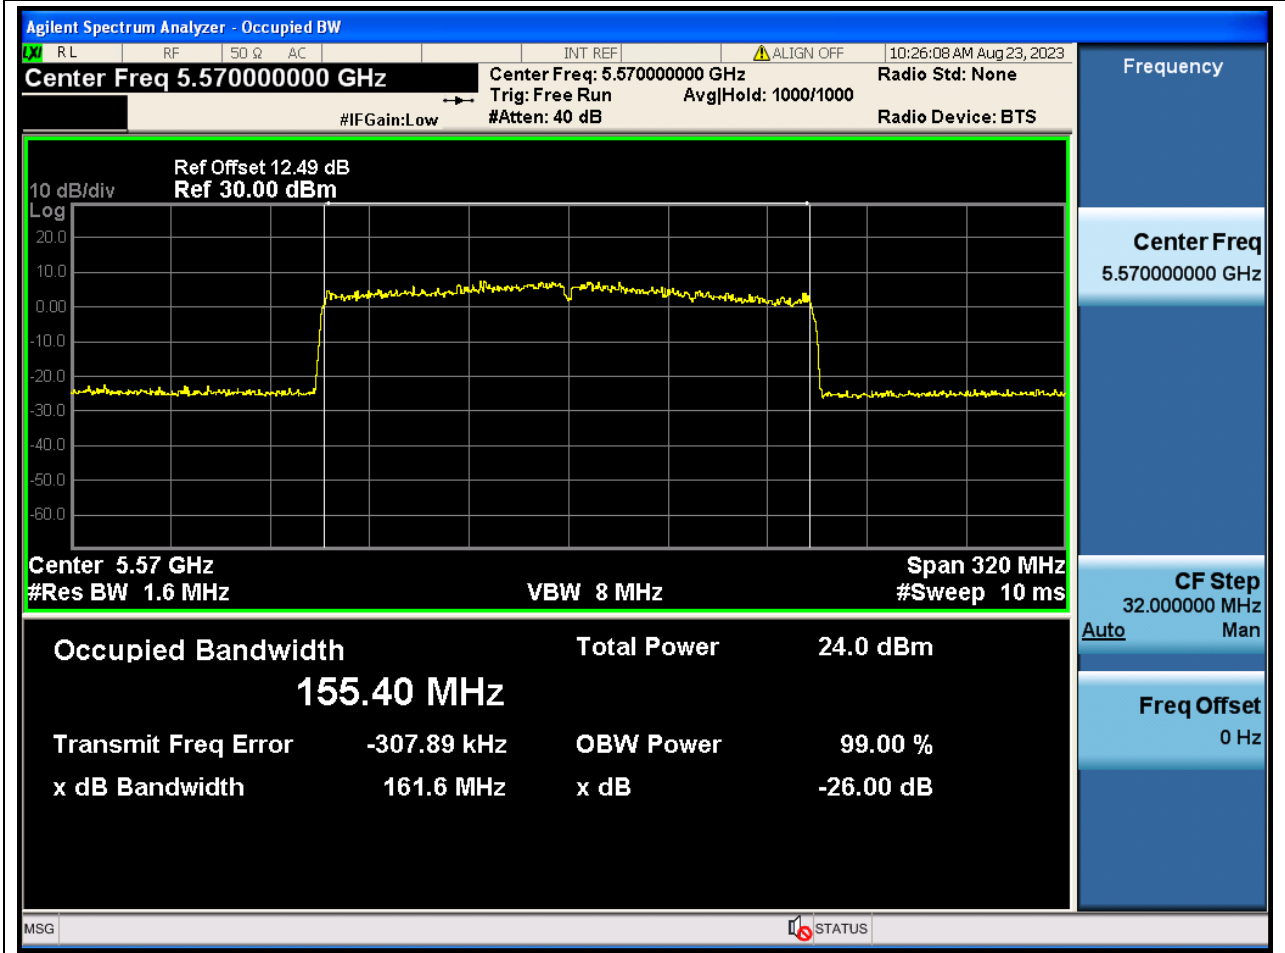

89. 802.11ax_160M_U-NII-2C_M

89.2. A.2.2-99% Bandwidth(NTNV)

Center Frequency (MHz)	OBW Power (%)	RBW (MHz)	Detector	Limit (MHz)	OBW (MHz)	Verdict
5570	99	1.6	Peak	0	155.40292	N/A