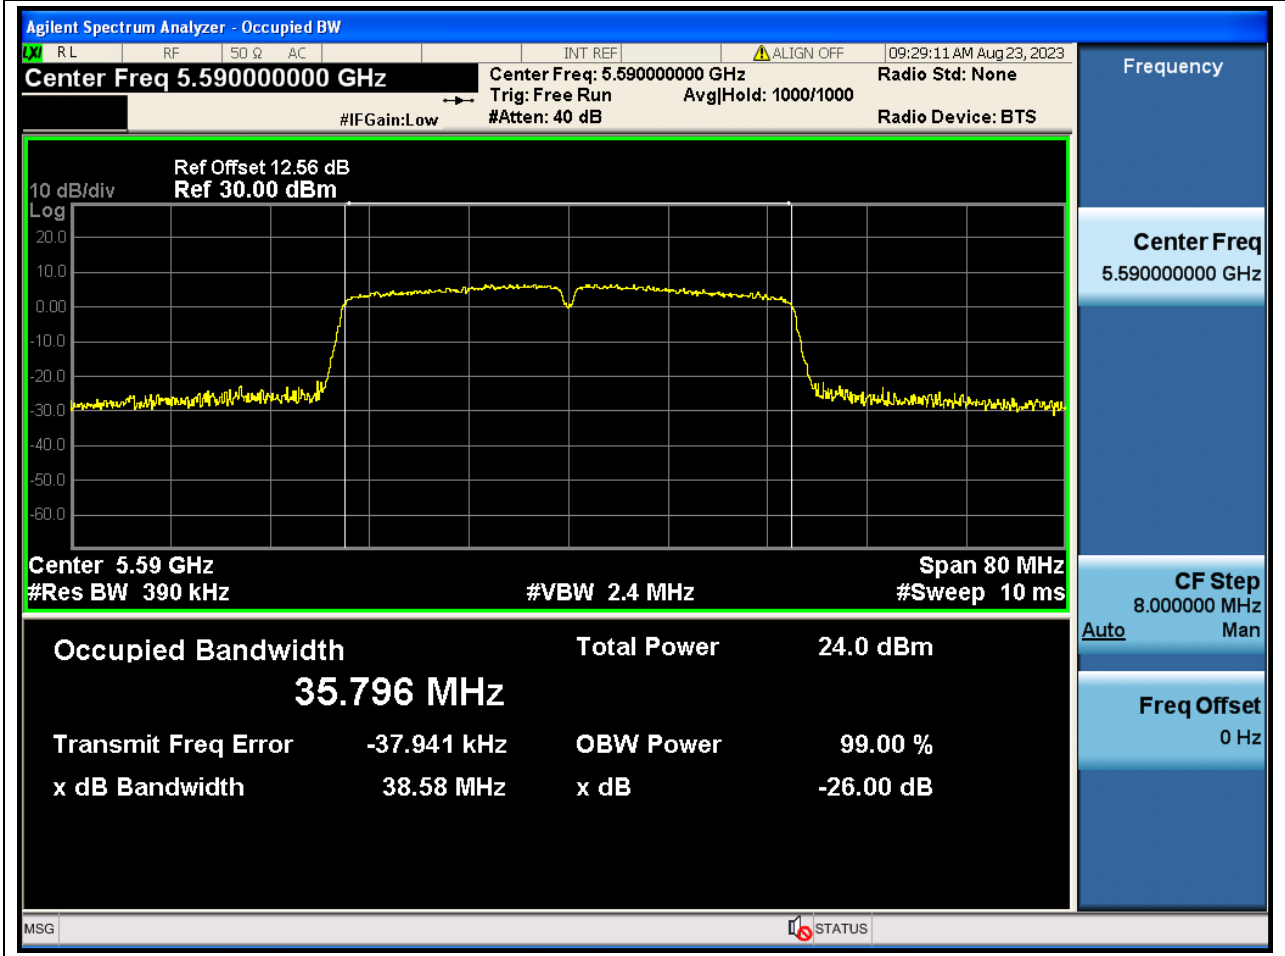

50. 802.11n_40M_U-NII-2C_M

50.1. A.2.2-99% Bandwidth(NTNV)

Center Frequency (MHz)	OBW Power (%)	RBW (MHz)	Detector	Limit (MHz)	OBW (MHz)	Verdict
5590	99	0.39	Peak	0	35.795638	N/A