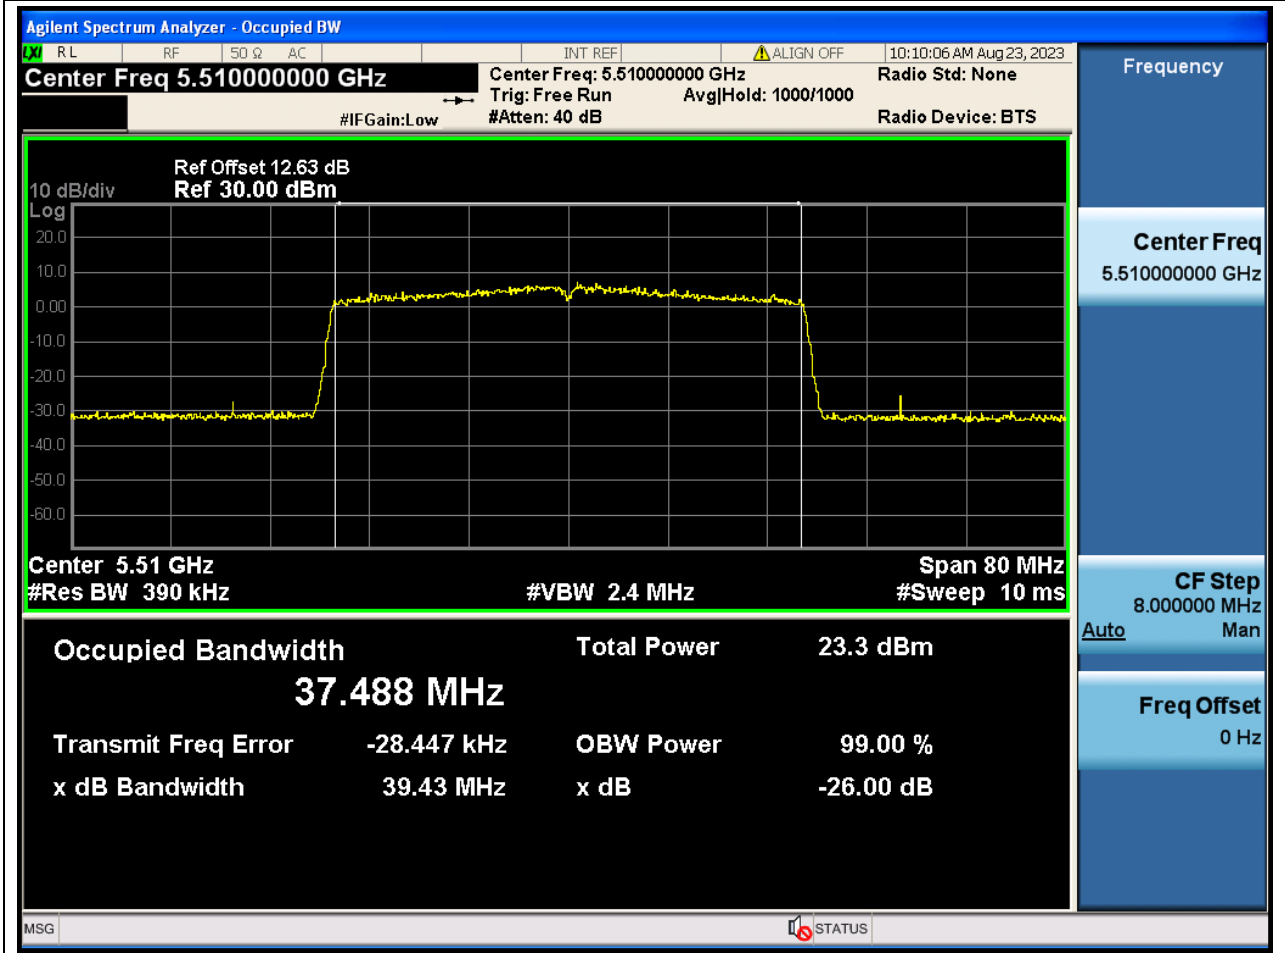

64. 802.11ax_40M_U-NII-2C_L

64.1. A.2.2-99% Bandwidth(NTNV)

Center Frequency (MHz)	OBW Power (%)	RBW (MHz)	Detector	Limit (MHz)	OBW (MHz)	Verdict
5510	99	0.39	Peak	0	37.488302	N/A