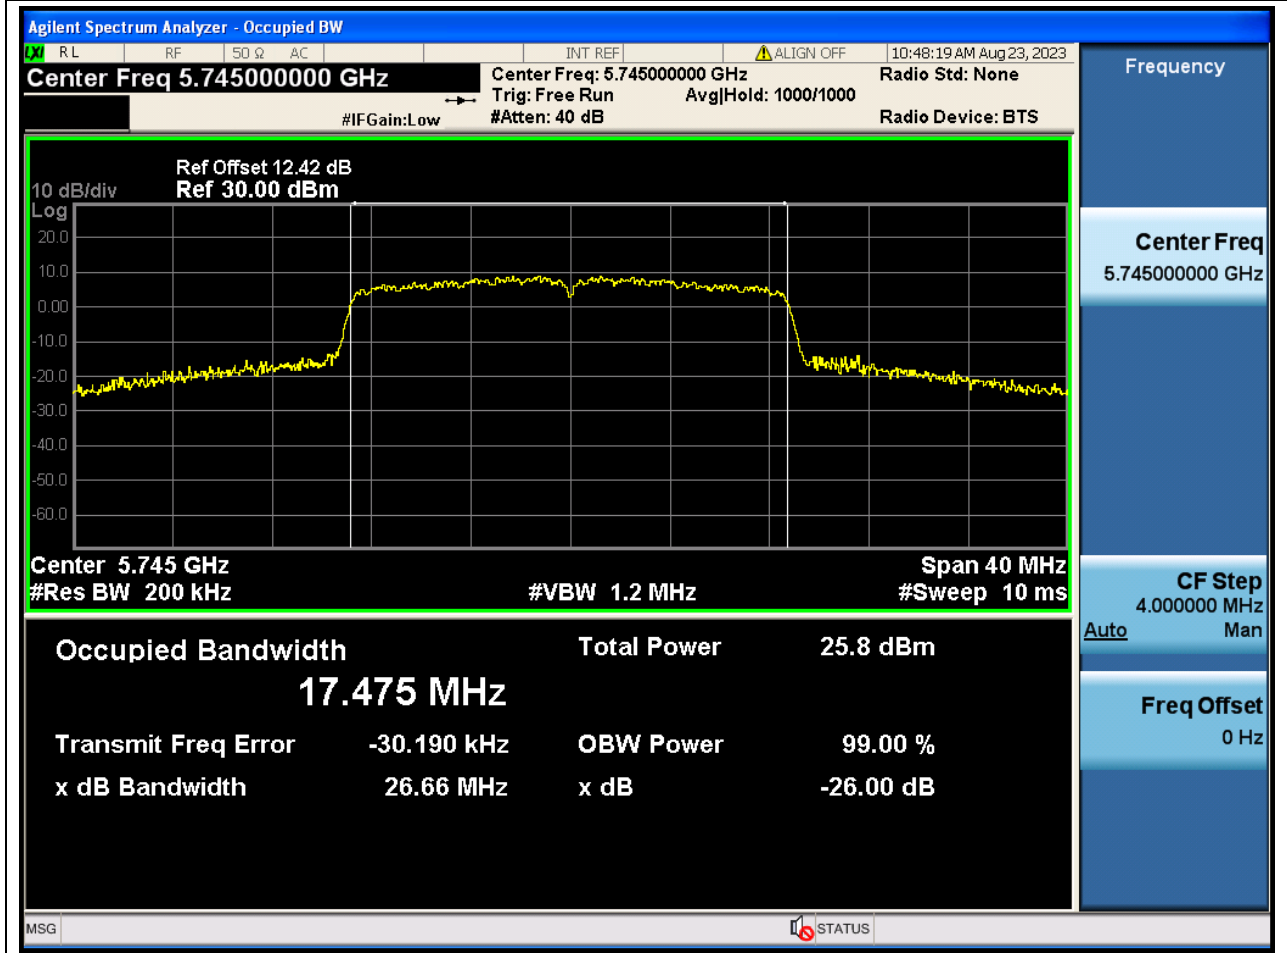

72. 802.11n_20M_U-NII-3_L

72.1. A.2.2-99% Bandwidth(NTNV)

Center Frequency (MHz)	OBW Power (%)	RBW (MHz)	Detector	Limit (MHz)	OBW (MHz)	Verdict
5745	99	0.2	Peak	0	17.474583	N/A