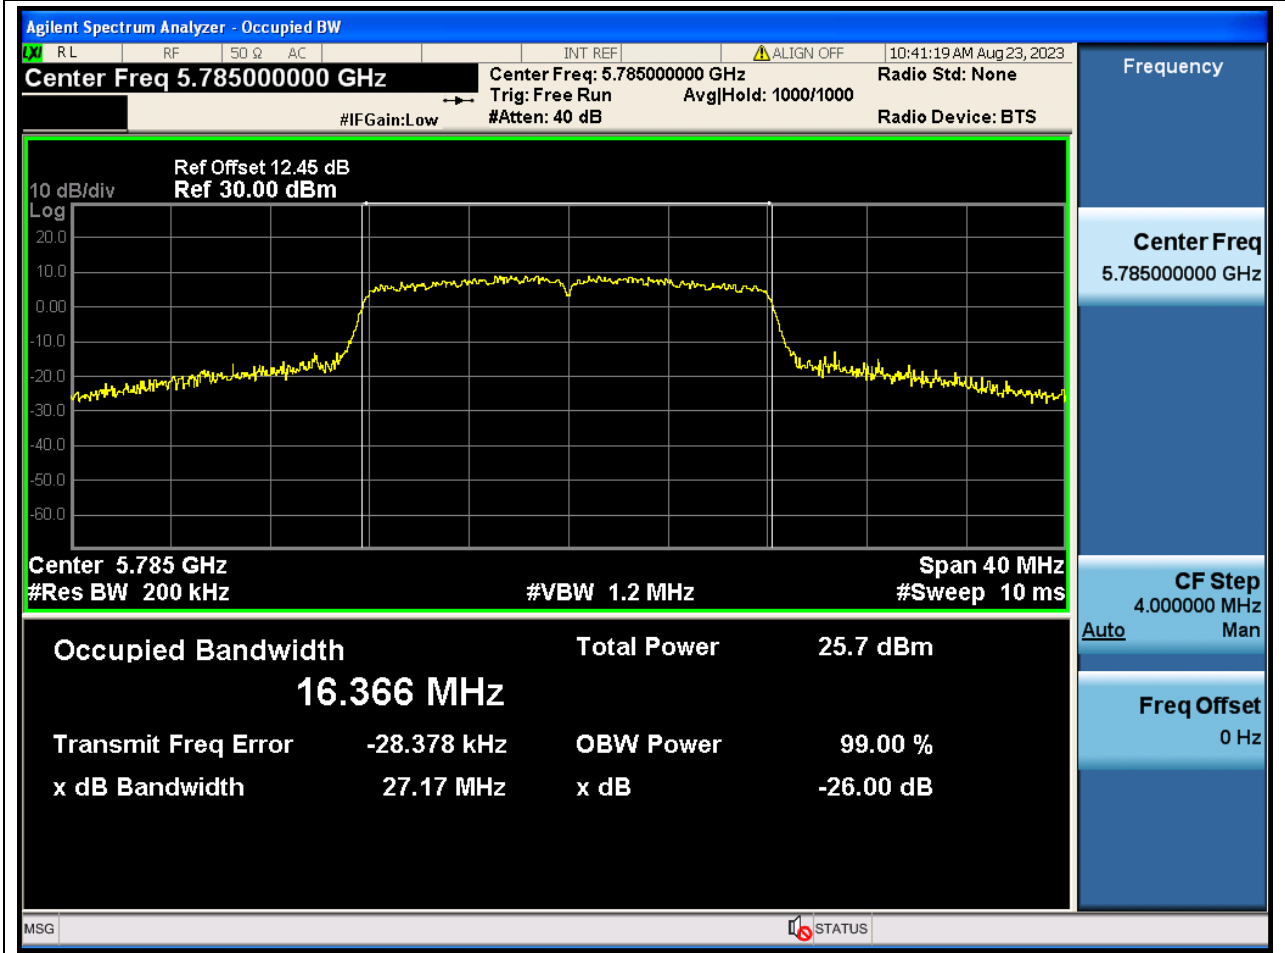

70. 802.11a_20M_U-NII-3_M

70.1. A.2.2-99% Bandwidth(NTNV)

Center Frequency (MHz)	OBW Power (%)	RBW (MHz)	Detector	Limit (MHz)	OBW (MHz)	Verdict
5785	99	0.2	Peak	0	16.366132	N/A