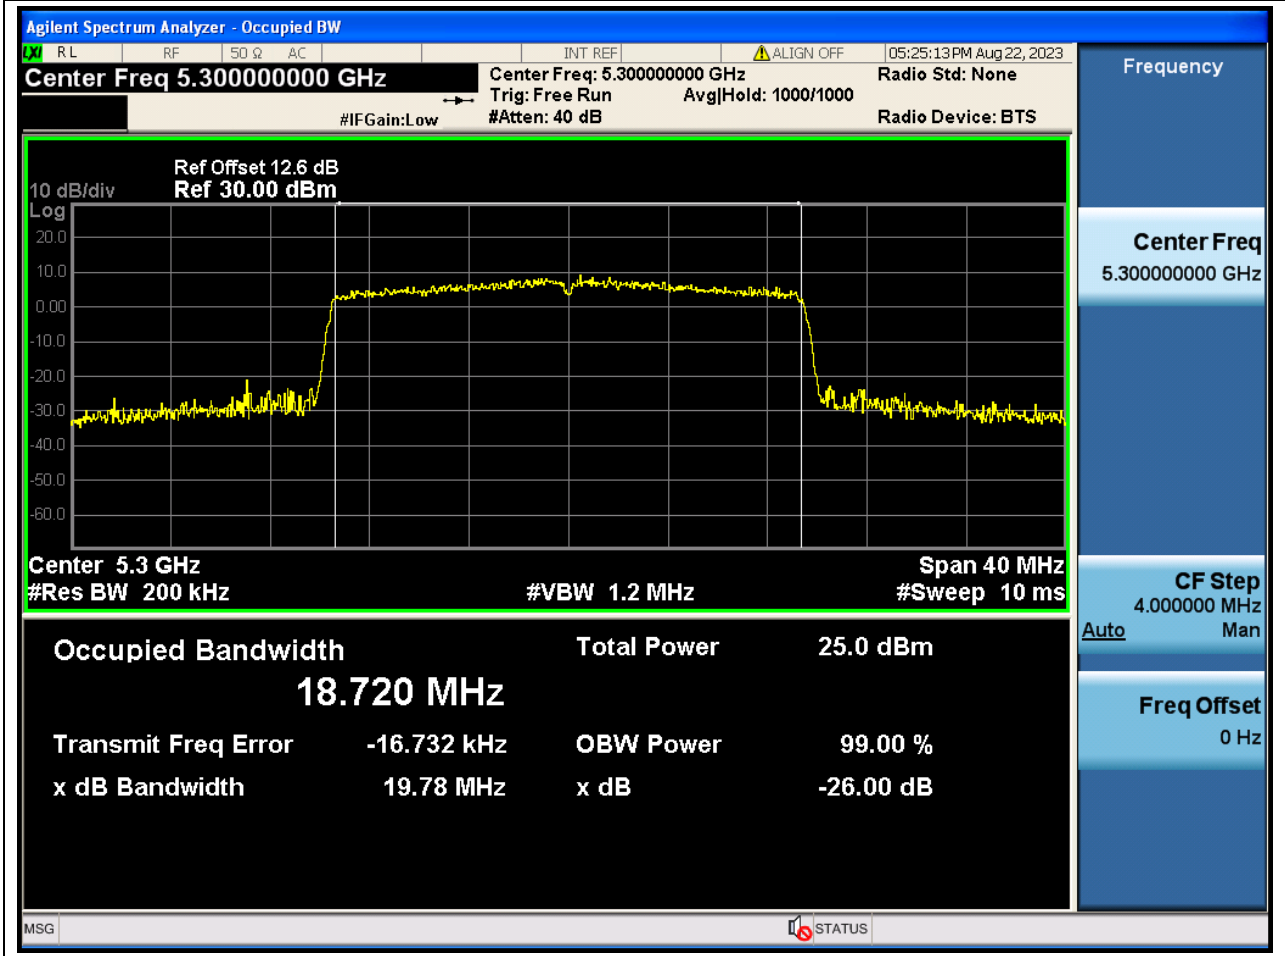

37. 802.11ax_20M_U-NII-2A_M

37.1. A.2.2-99% Bandwidth(NTNV)

Center Frequency (MHz)	OBW Power (%)	RBW (MHz)	Detector	Limit (MHz)	OBW (MHz)	Verdict
5300	99	0.2	Peak	0	18.719745	N/A