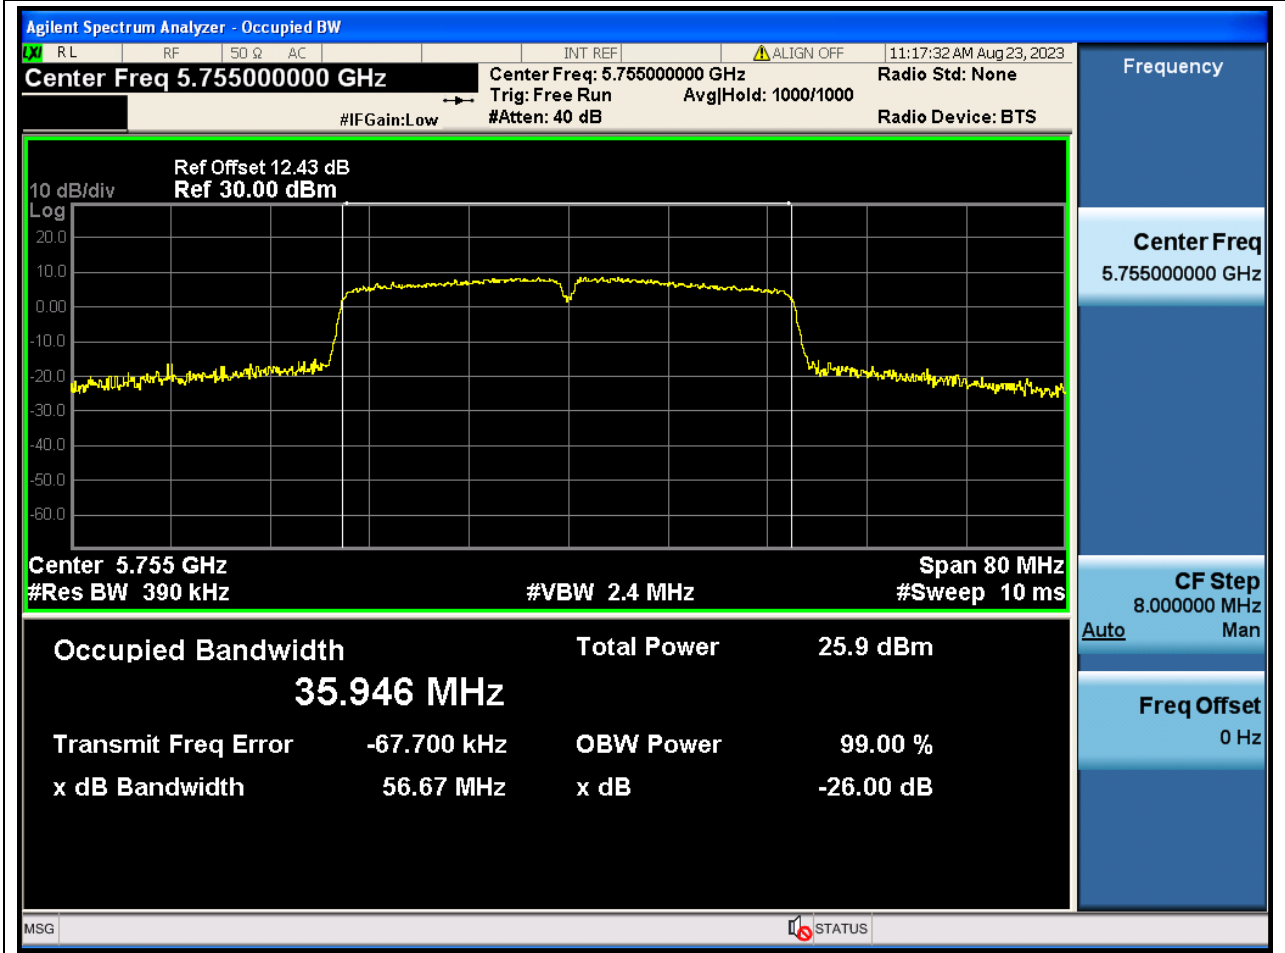

80. 802.11ac_40M_U-NII-3_L

80.1. A.2.2-99% Bandwidth(NTNV)

Center Frequency (MHz)	OBW Power (%)	RBW (MHz)	Detector	Limit (MHz)	OBW (MHz)	Verdict
5755	99	0.39	Peak	0	35.945615	N/A