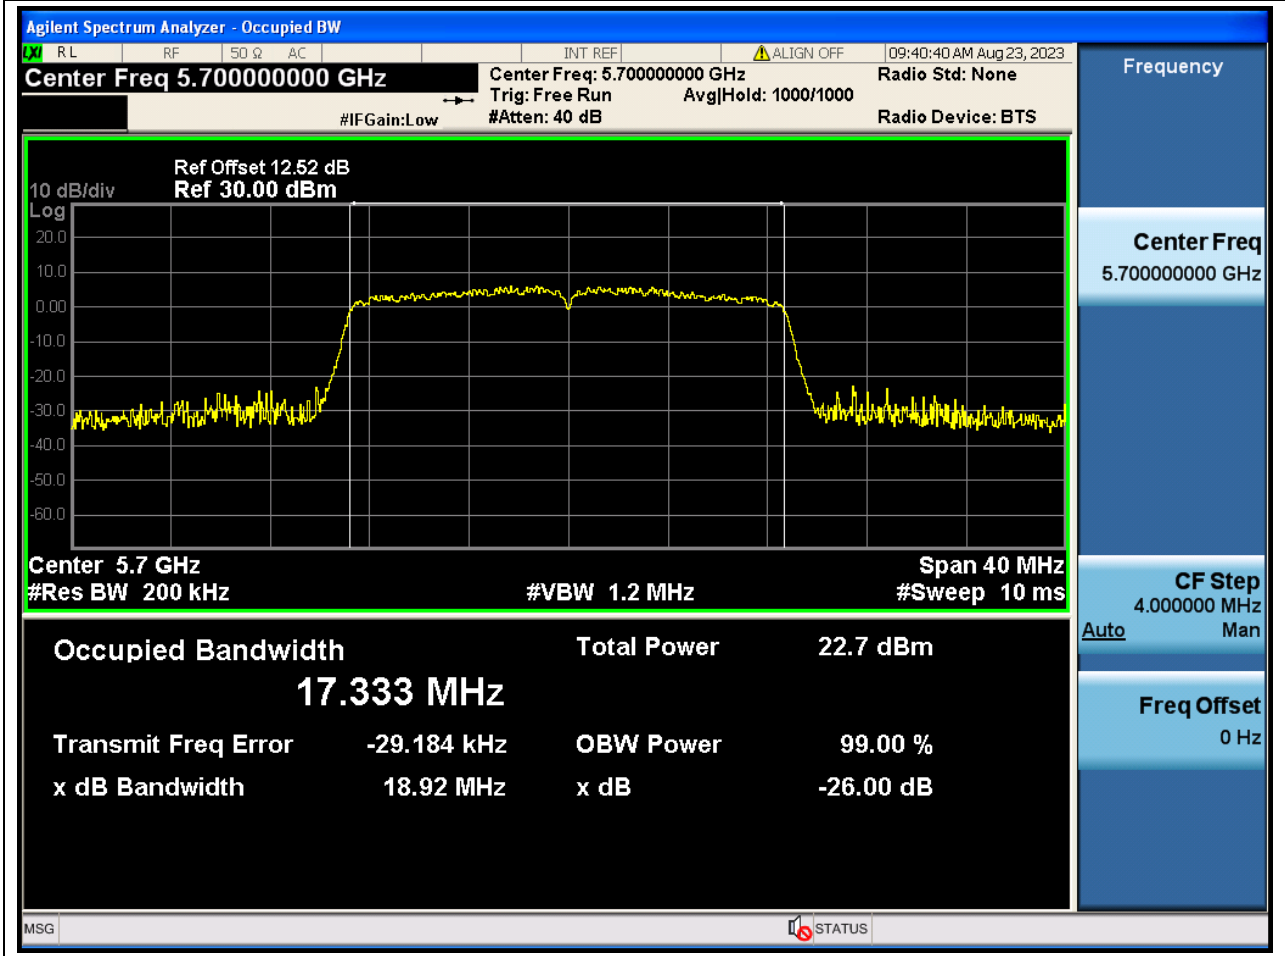

54. 802.11ac_20M_U-NII-2C_H

54.1. A.2.2-99% Bandwidth(NTNV)

Center Frequency (MHz)	OBW Power (%)	RBW (MHz)	Detector	Limit (MHz)	OBW (MHz)	Verdict
5700	99	0.2	Peak	0	17.332769	N/A