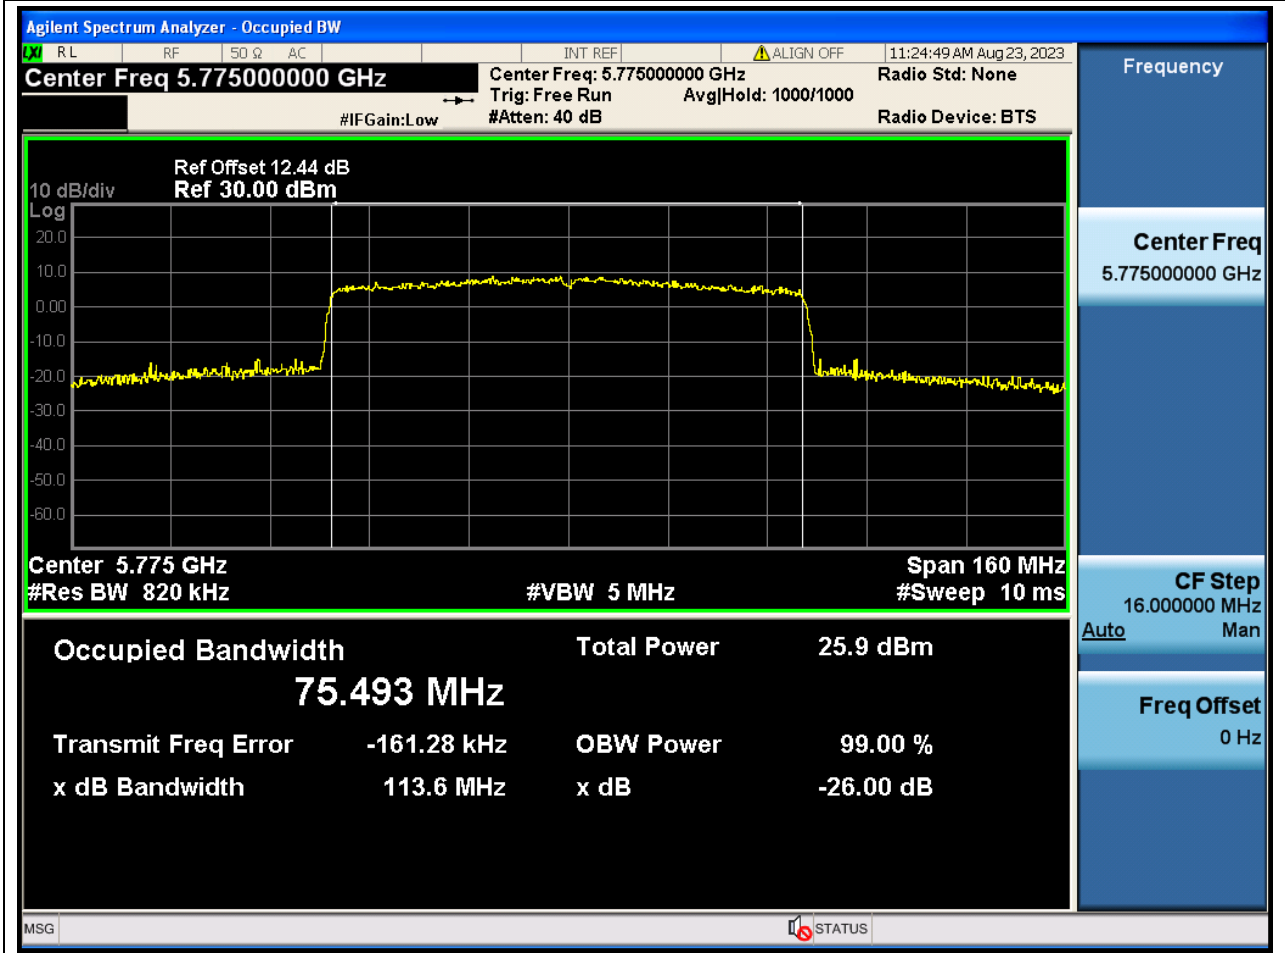

82. 802.11ac_80M_U-NII-3_M

82.1. A.2.2-99% Bandwidth(NTNV)

Center Frequency (MHz)	OBW Power (%)	RBW (MHz)	Detector	Limit (MHz)	OBW (MHz)	Verdict
5775	99	0.82	Peak	0	75.492907	N/A