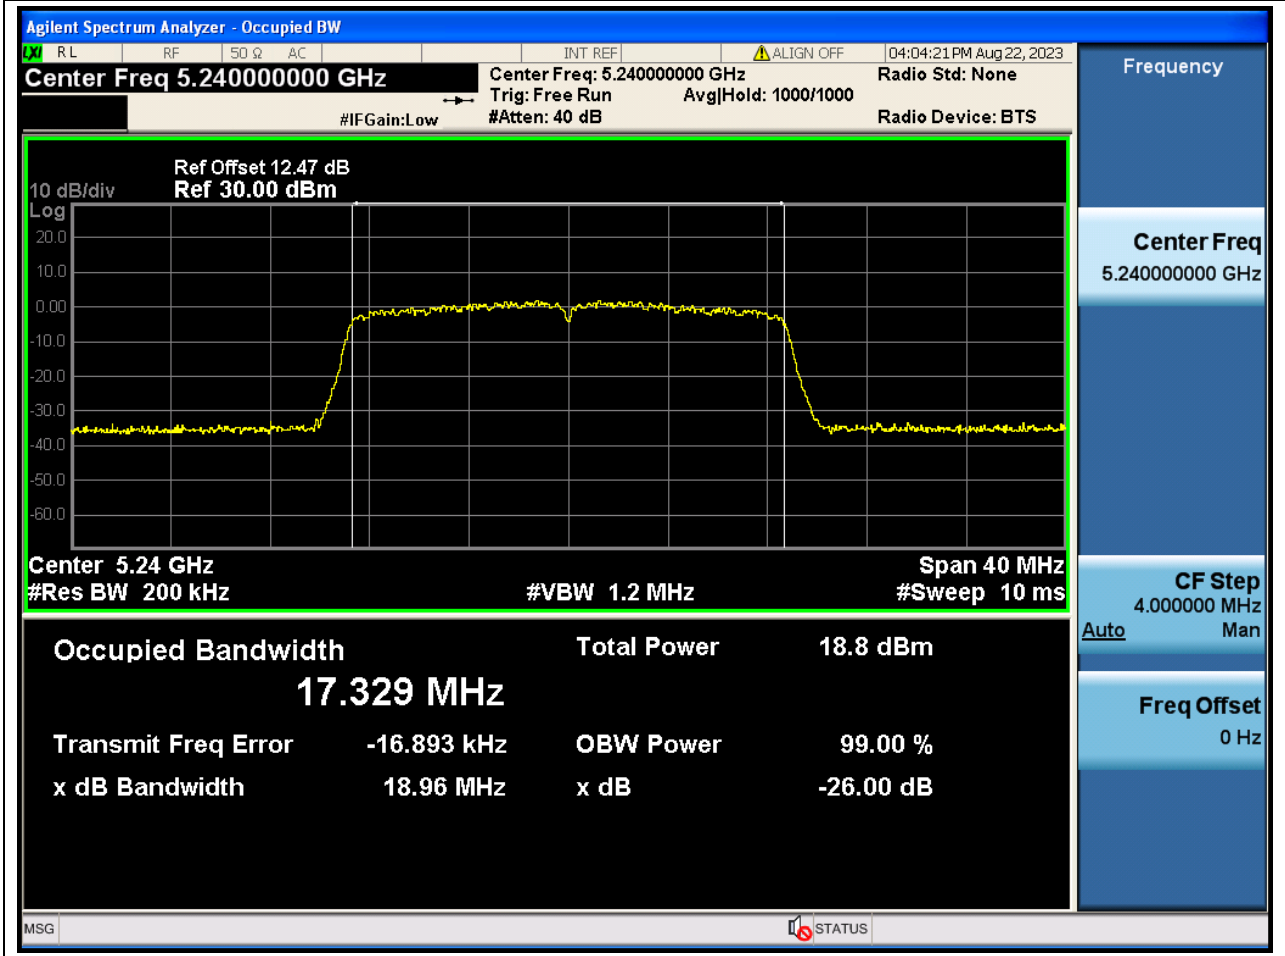

11. 802.11ac_20M_U-NII-1_H

11.1. A.2.2-99% Bandwidth(NTNV)

Center Frequency (MHz)	OBW Power (%)	RBW (MHz)	Detector	Limit (MHz)	OBW (MHz)	Verdict
5240	99	0.2	Peak	0	17.328624	N/A