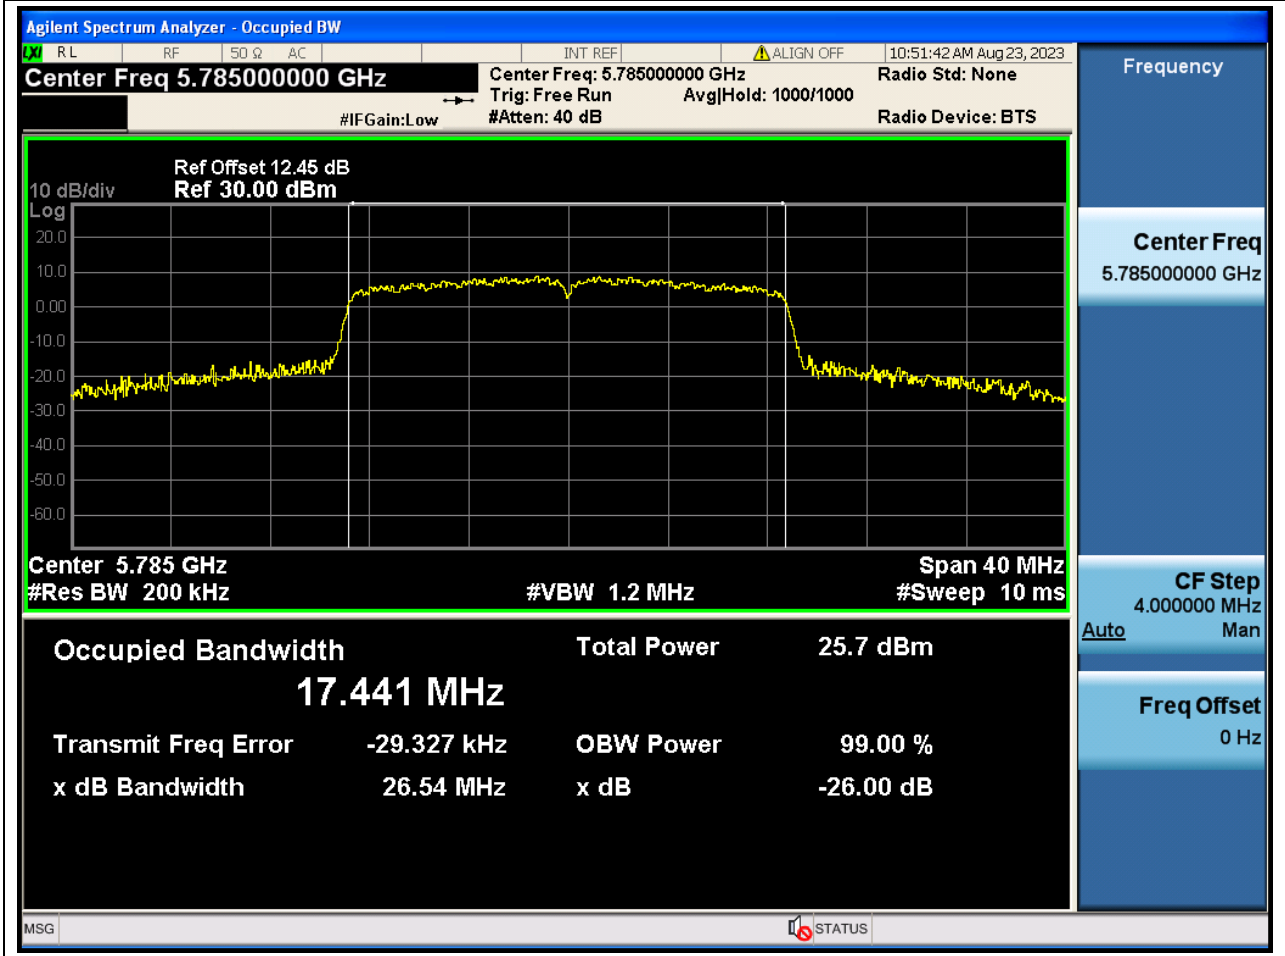

73. 802.11n_20M_U-NII-3_M

73.1. A.2.2-99% Bandwidth(NTNV)

Center Frequency (MHz)	OBW Power (%)	RBW (MHz)	Detector	Limit (MHz)	OBW (MHz)	Verdict
5785	99	0.2	Peak	0	17.441088	N/A