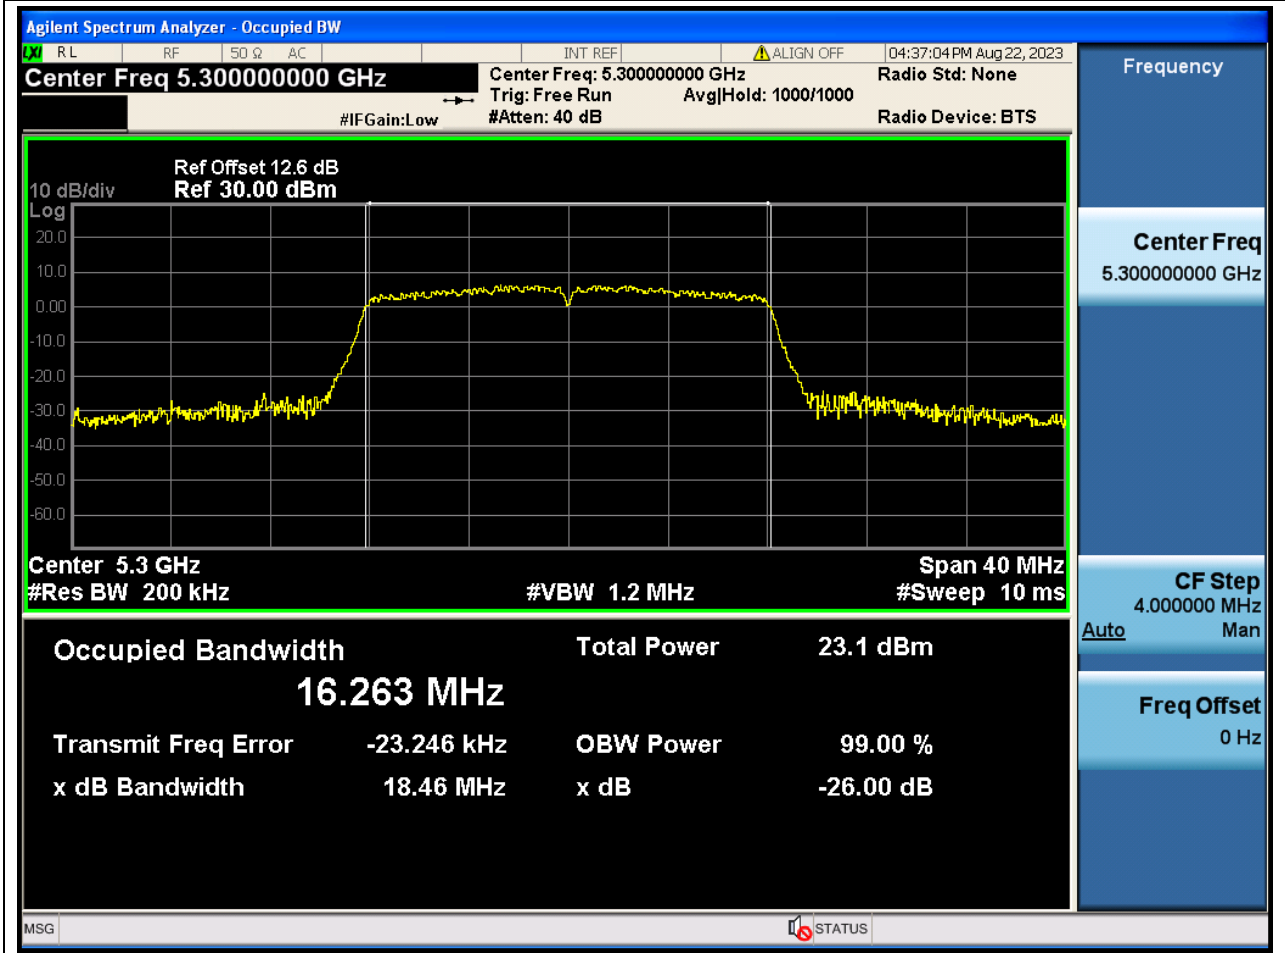

22. 802.11a_20M_U-NII-2A_M

22.1. A.2.2-99% Bandwidth(NTNV)

Center Frequency (MHz)	OBW Power (%)	RBW (MHz)	Detector	Limit (MHz)	OBW (MHz)	Verdict
5300	99	0.2	Peak	0	16.262795	N/A