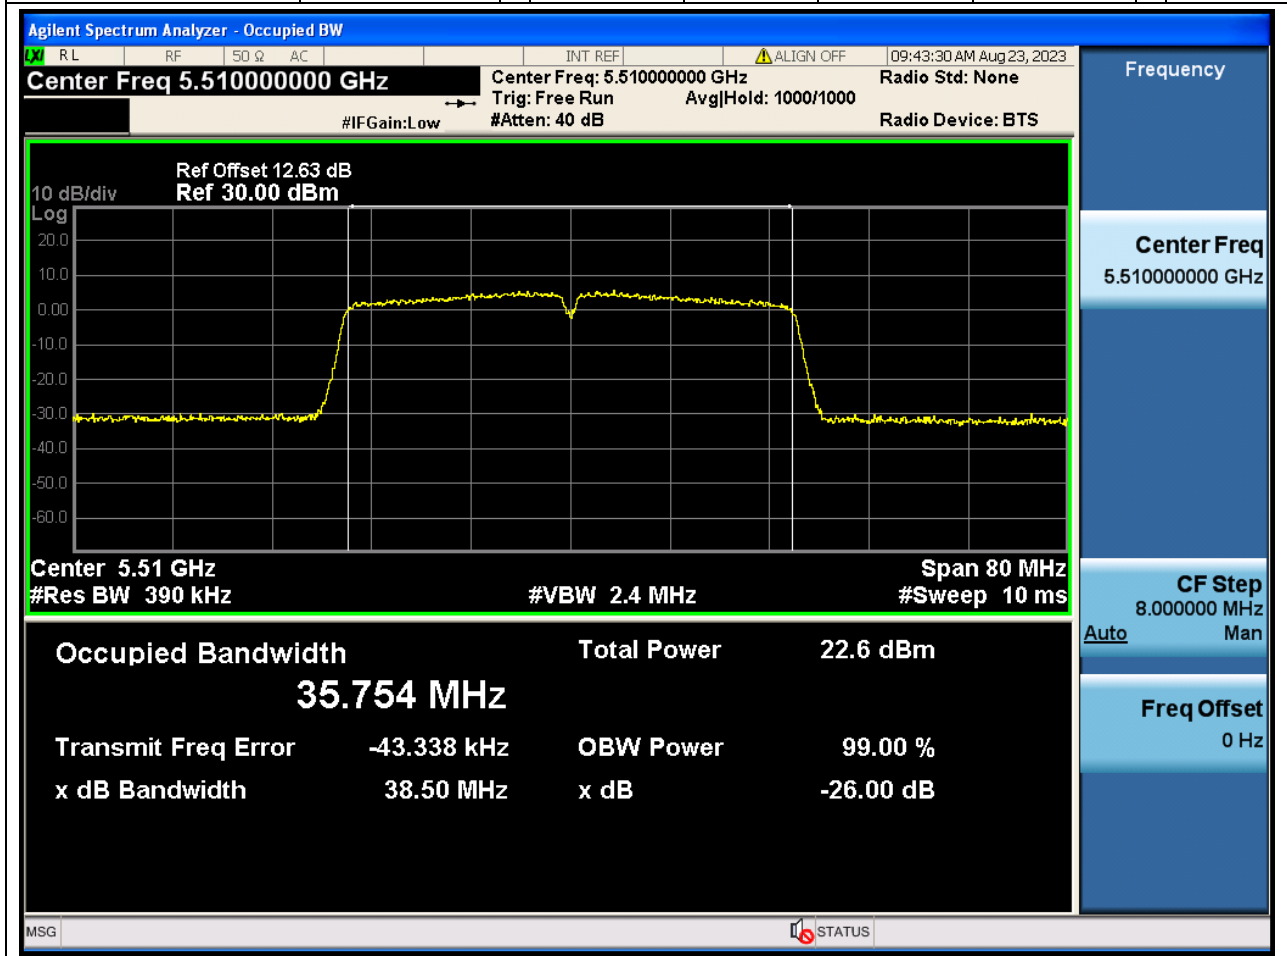

55. 802.11ac_40M_U-NII-2C_L

55.1. A.2.2-99% Bandwidth(NTNV)

Center Frequency (MHz)	OBW Power (%)	RBW (MHz)	Detector	Limit (MHz)	OBW (MHz)	Verdict
5510	99	0.39	Peak	0	35.75412	N/A