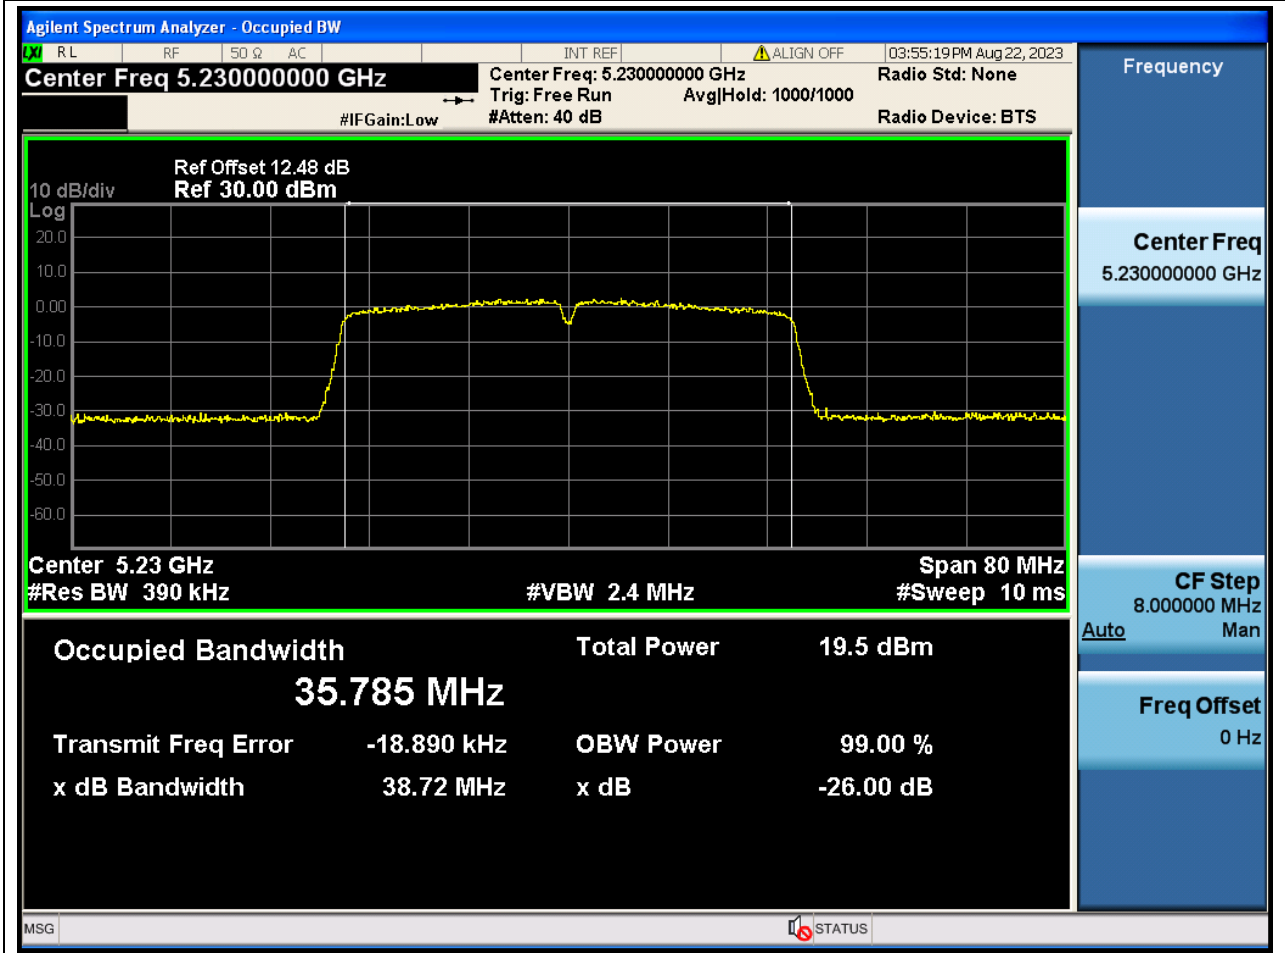

8. 802.11n_40M_U-NII-1_H

8.1. A.2.2-99% Bandwidth(NTNV)

Center Frequency (MHz)	OBW Power (%)	RBW (MHz)	Detector	Limit (MHz)	OBW (MHz)	Verdict
5230	99	0.39	Peak	0	35.784558	N/A