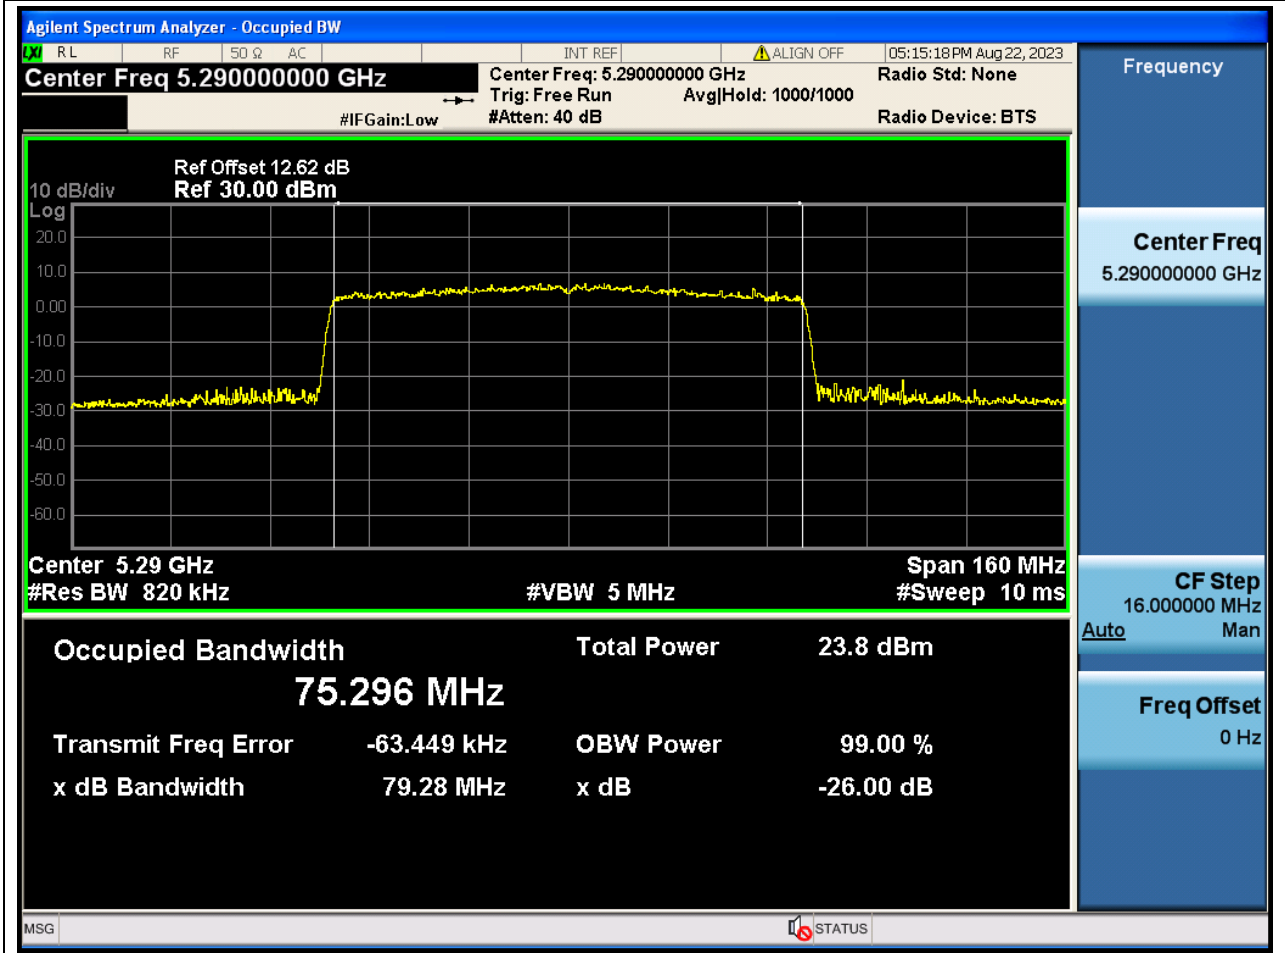

34. 802.11ac_80M_U-NII-2A_M

34.1. A.2.2-99% Bandwidth(NTNV)

Center Frequency (MHz)	OBW Power (%)	RBW (MHz)	Detector	Limit (MHz)	OBW (MHz)	Verdict
5290	99	0.82	Peak	0	75.295811	N/A