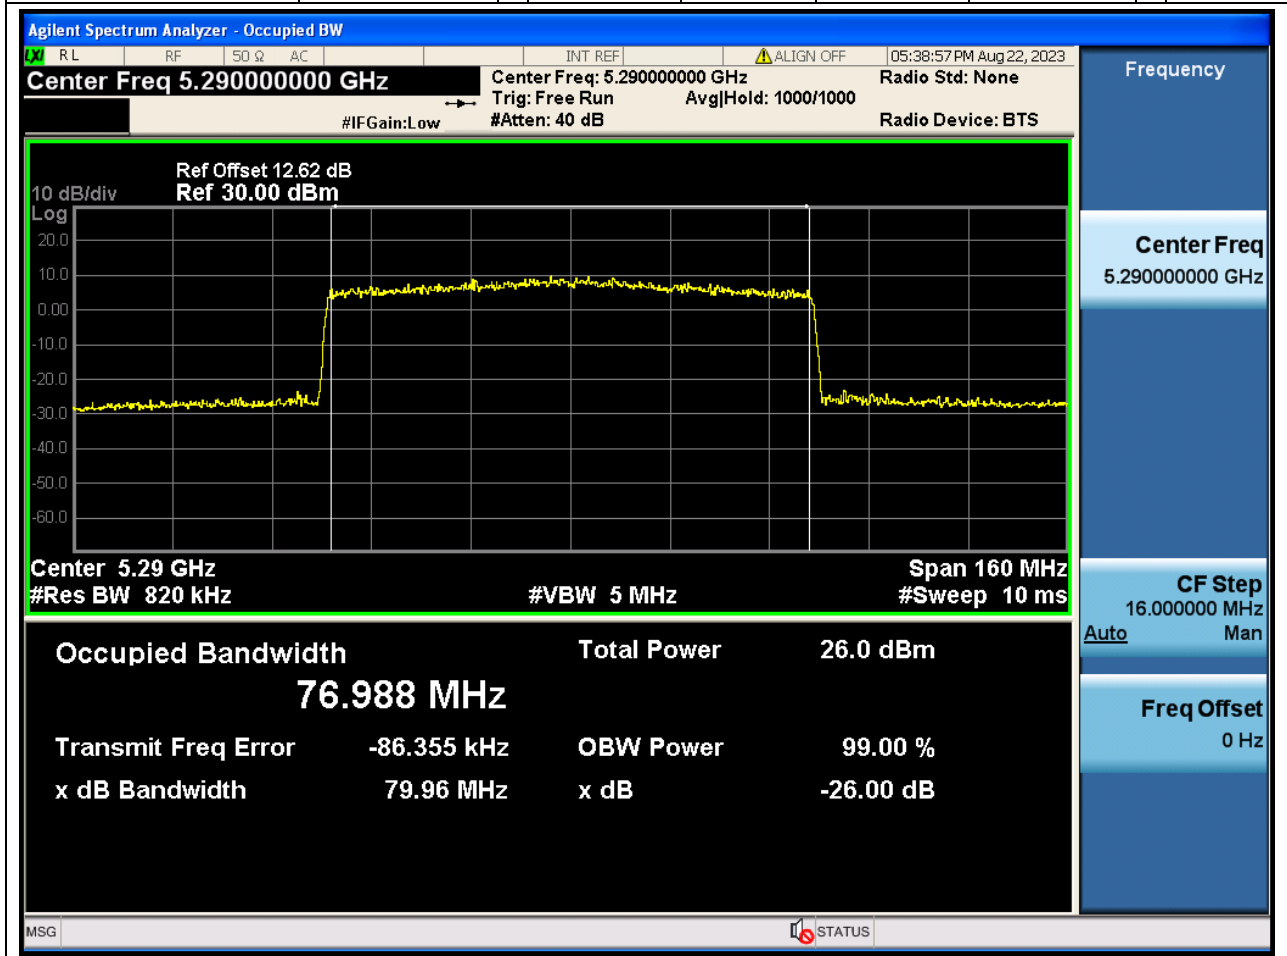

41. 802.11ax_80M_U-NII-2A_M

41.1. A.2.2-99% Bandwidth(NTNV)

Center Frequency (MHz)	OBW Power (%)	RBW (MHz)	Detector	Limit (MHz)	OBW (MHz)	Verdict
5290	99	0.82	Peak	0	76.988302	N/A