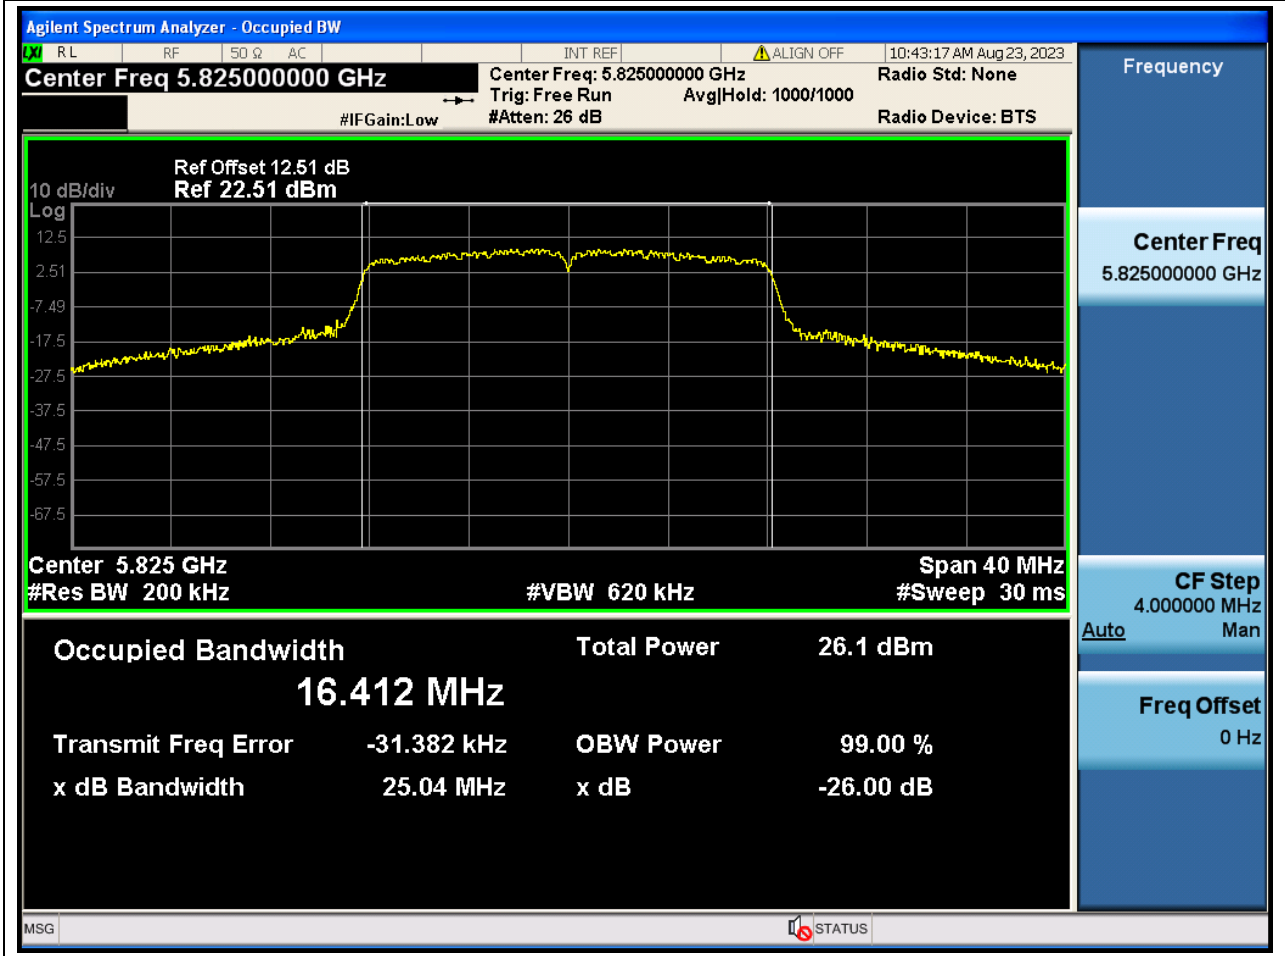

71. 802.11a_20M_U-NII-3_H

71.1. A.2-26dB Bandwidth(NTNV)

Center Frequency (MHz)	XdB Down	RBW (MHz)	Detector	Limit (MHz)	XdB BandWidth (MHz)	Verdict
5825	26	0.2	Peak	0	25.036669	N/A