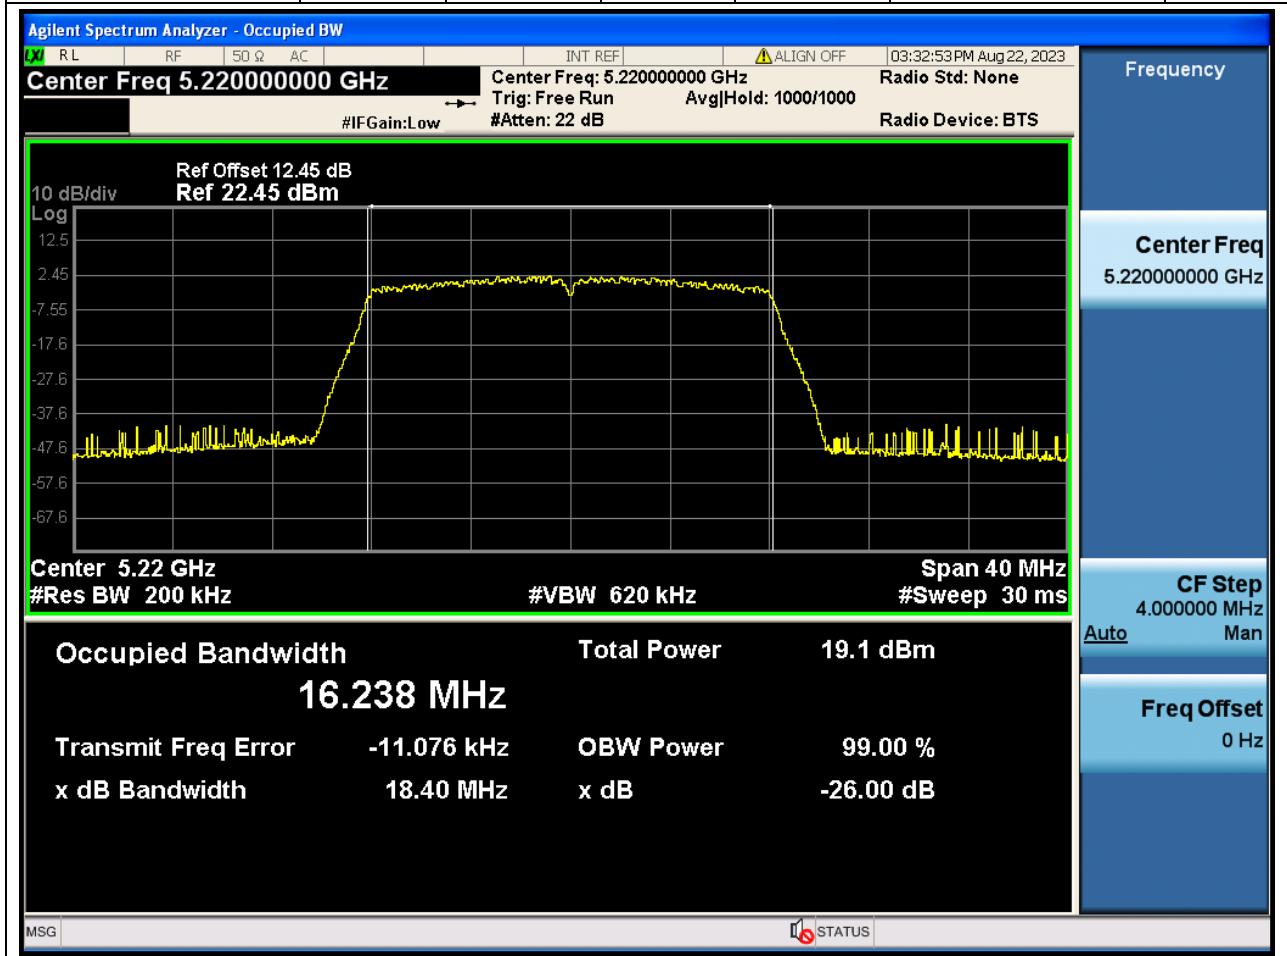

2. 802.11a_20M_U-NII-1_M

2.1. A.2-26dB Bandwidth(NTNV)

Center Frequency (MHz)	XdB Down	RBW (MHz)	Detector	Limit (MHz)	XdB BandWidth (MHz)	Verdict
5220	26	0.2	Peak	0	18.398538	N/A