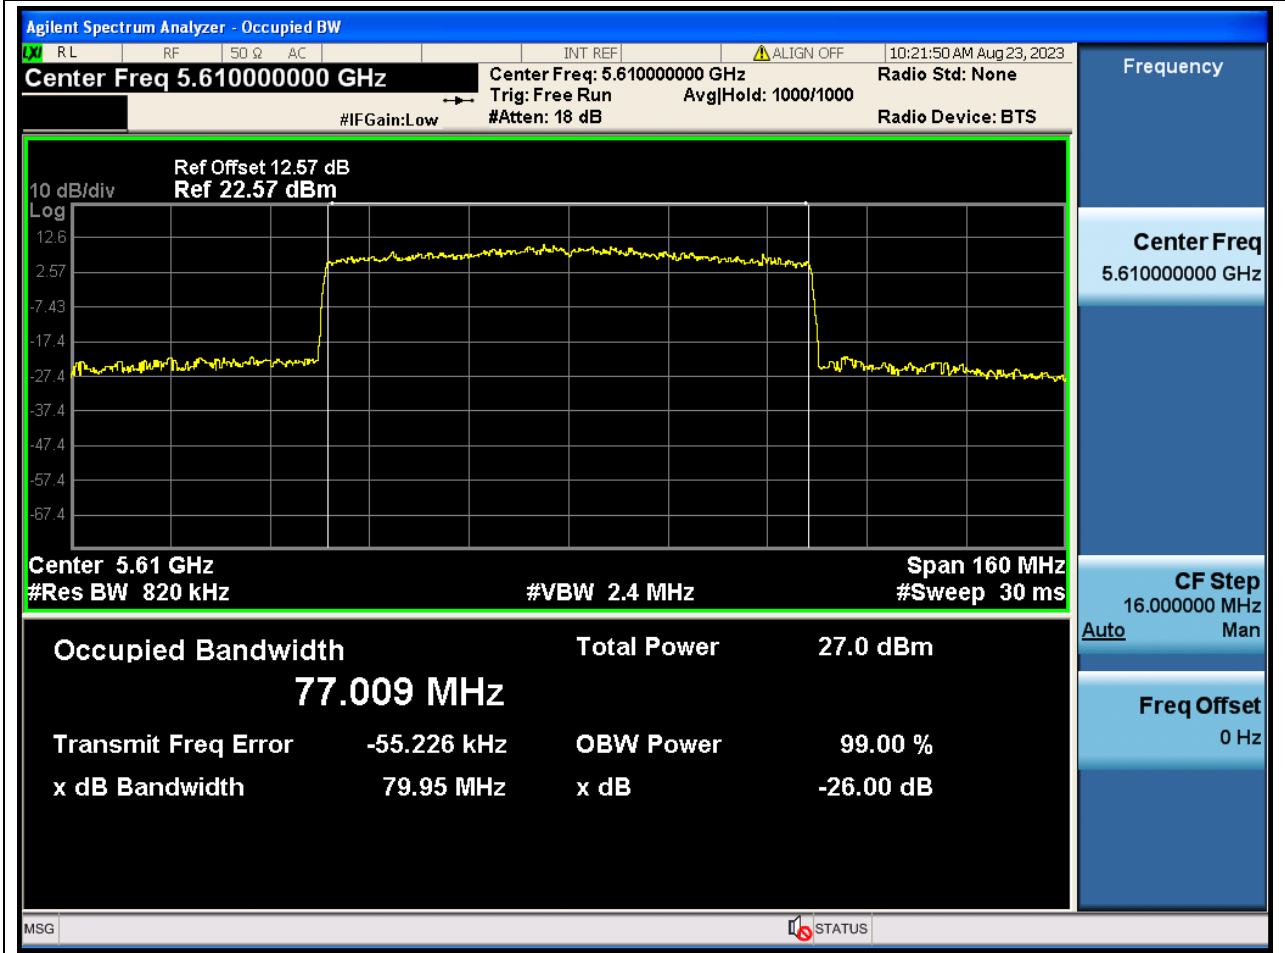

68. 802.11ax_80M_U-NII-2C_M

68.1. A.2-26dB Bandwidth(NTNV)

Center Frequency (MHz)	XdB Down	RBW (MHz)	Detector	Limit (MHz)	XdB BandWidth (MHz)	Verdict
5610	26	0.82	Peak	0	79.953369	N/A