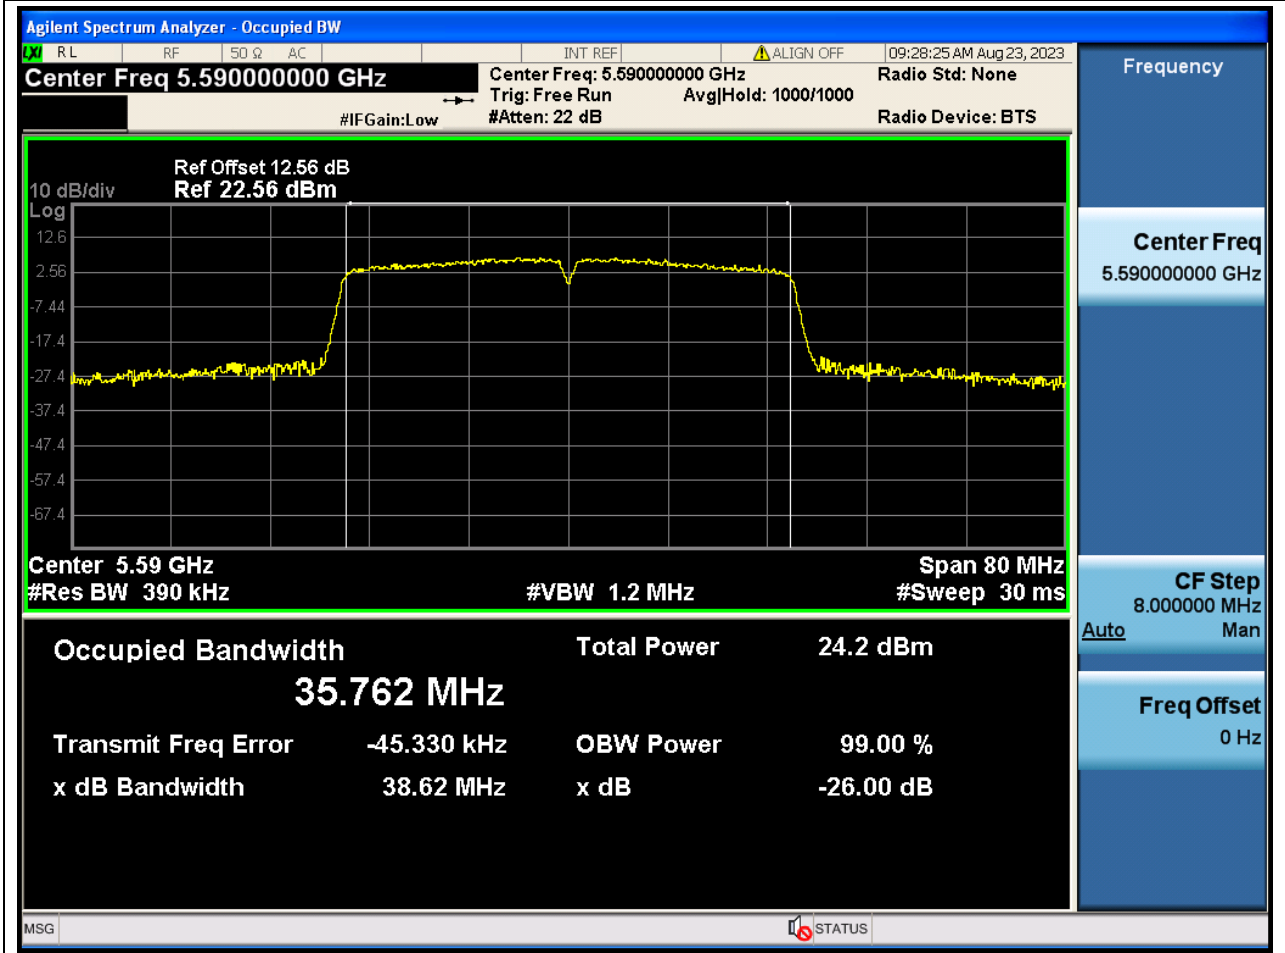

50. 802.11n_40M_U-NII-2C_M

50.1. A.2-26dB Bandwidth(NTNV)

Center Frequency (MHz)	XdB Down	RBW (MHz)	Detector	Limit (MHz)	XdB BandWidth (MHz)	Verdict
5590	26	0.39	Peak	0	38.618211	N/A