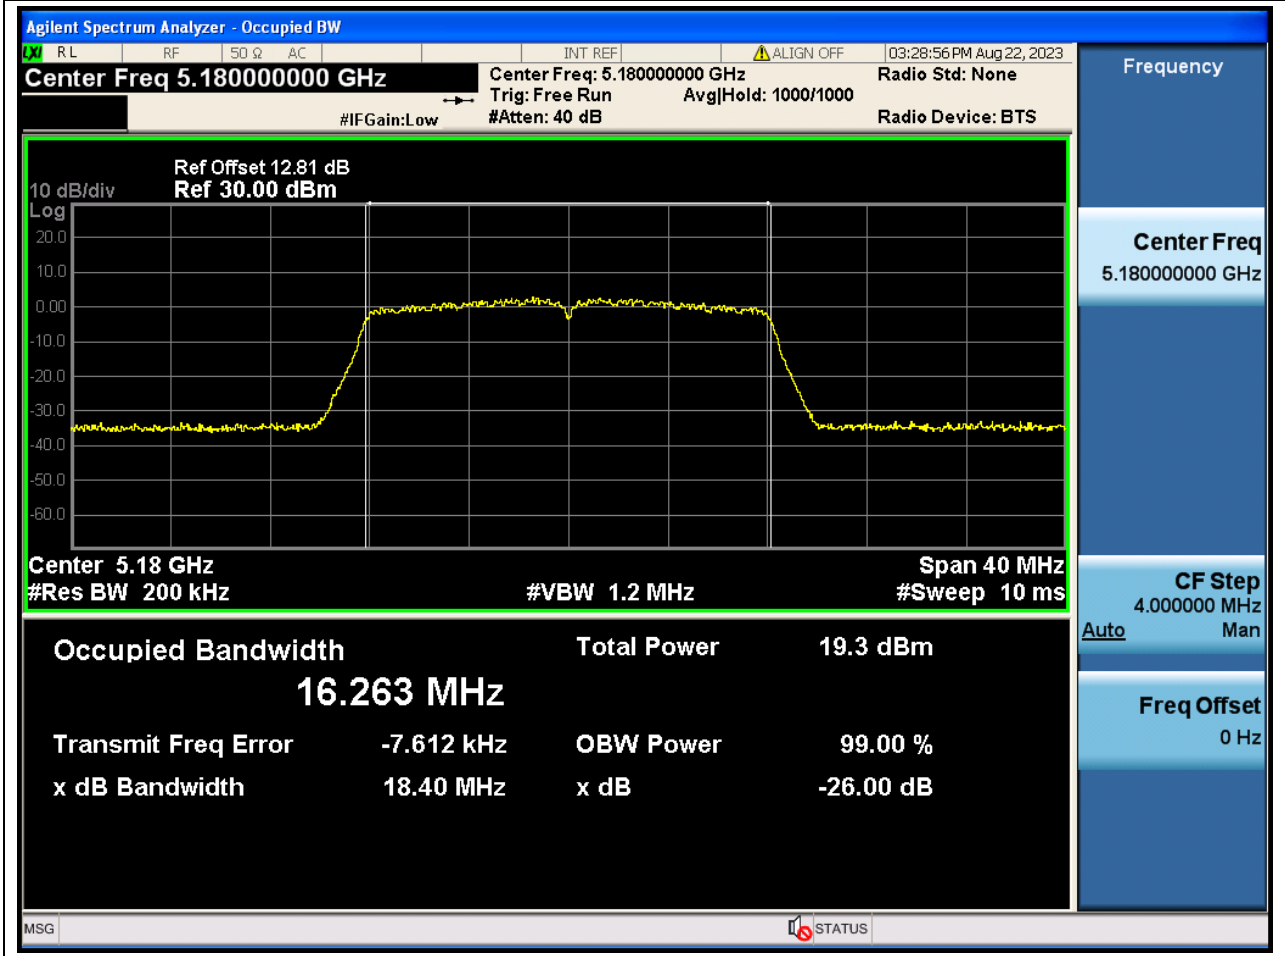

1. 802.11a_20M_U-NII-1_L

1.1. A.2.2-99% Bandwidth(NTNV)

Center Frequency (MHz)	OBW Power (%)	RBW (MHz)	Detector	Limit (MHz)	OBW (MHz)	Verdict
5180	99	0.2	Peak	0	16.26339	N/A