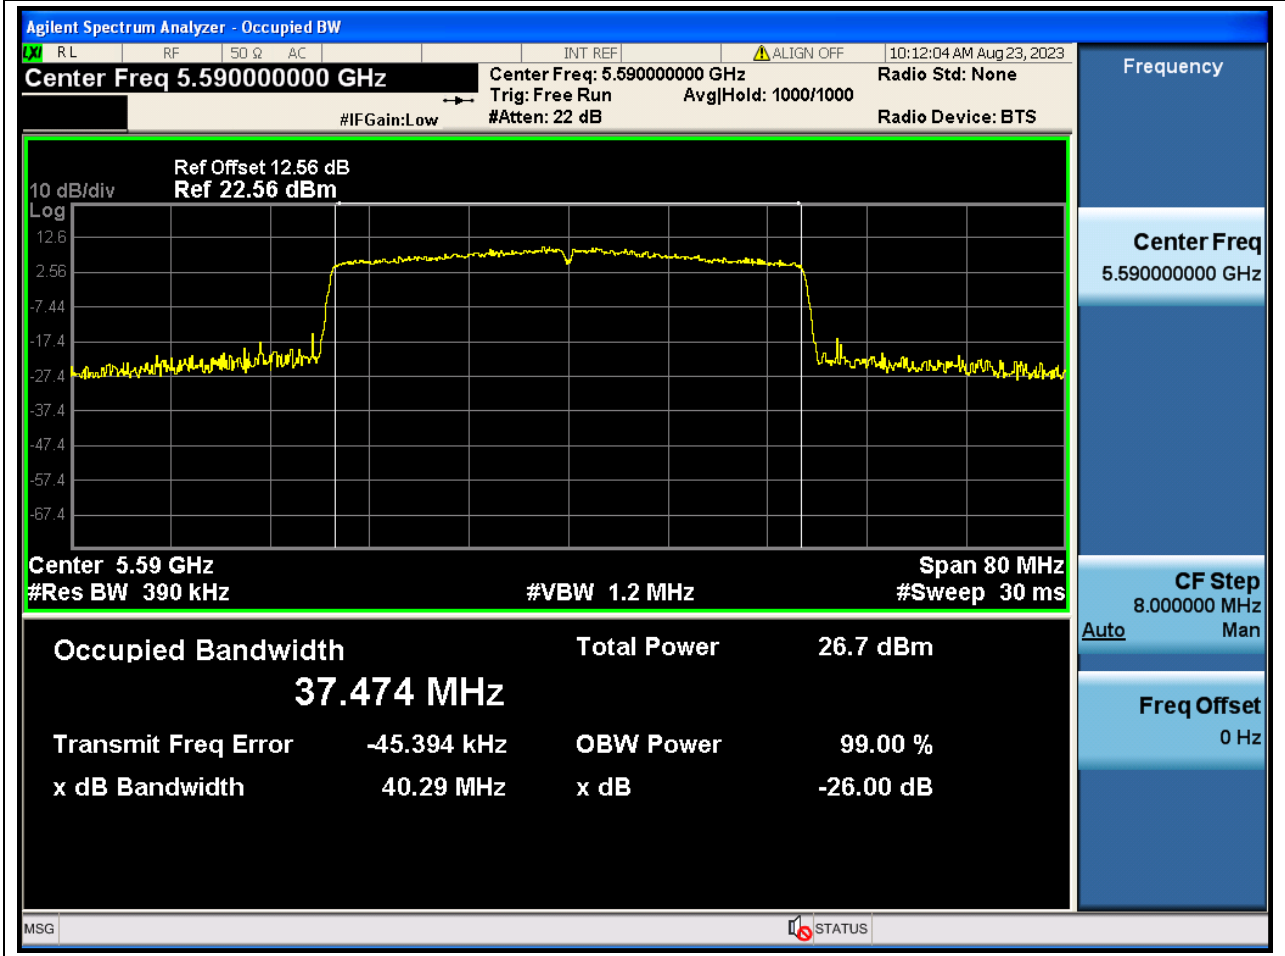

65. 802.11ax_40M_U-NII-2C_M

65.1. A.2-26dB Bandwidth(NTNV)

Center Frequency (MHz)	XdB Down	RBW (MHz)	Detector	Limit (MHz)	XdB BandWidth (MHz)	Verdict
5590	26	0.39	Peak	0	40.293604	N/A