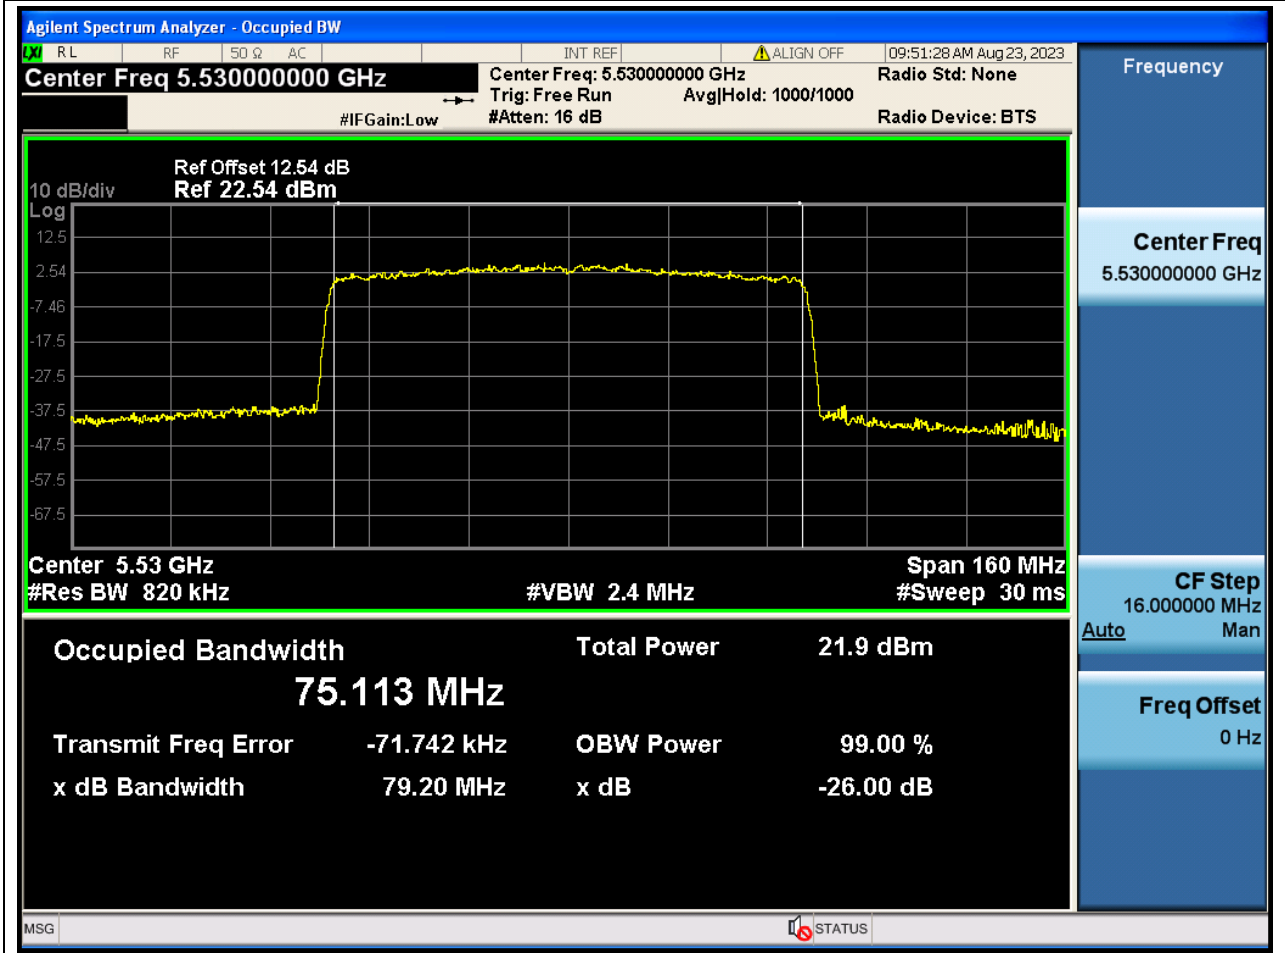

58. 802.11ac_80M_U-NII-2C_L

58.1. A.2-26dB Bandwidth(NTNV)

Center Frequency (MHz)	XdB Down	RBW (MHz)	Detector	Limit (MHz)	XdB BandWidth (MHz)	Verdict
5530	26	0.82	Peak	0	79.198485	N/A