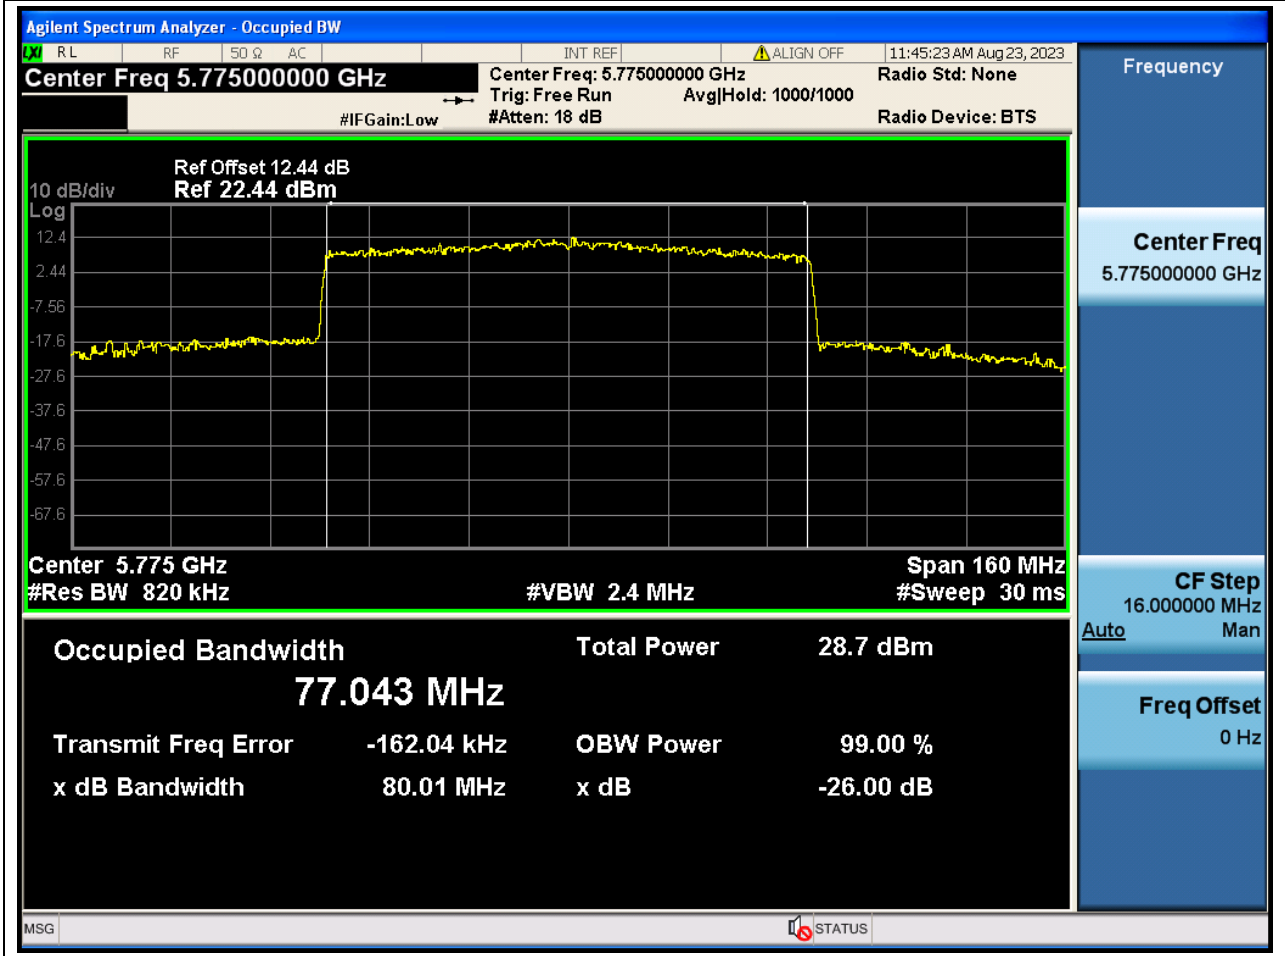

88. 802.11ax_80M_U-NII-3_M

88.1. A.2-26dB Bandwidth(NTNV)

Center Frequency (MHz)	XdB Down	RBW (MHz)	Detector	Limit (MHz)	XdB BandWidth (MHz)	Verdict
5775	26	0.82	Peak	0	80.01113	N/A