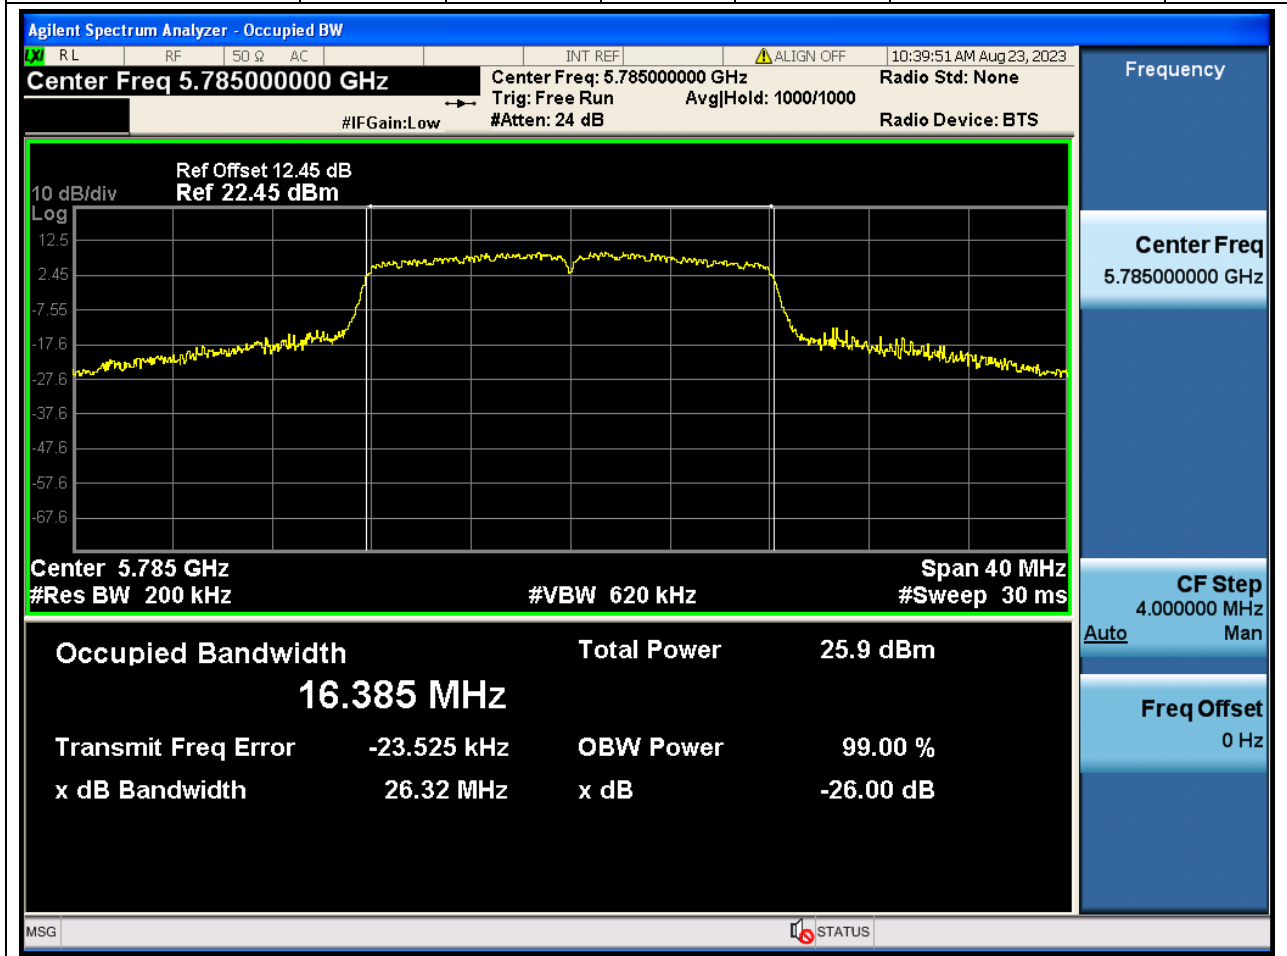

70. 802.11a_20M_U-NII-3_M

70.1. A.2-26dB Bandwidth(NTNV)

Center Frequency (MHz)	XdB Down	RBW (MHz)	Detector	Limit (MHz)	XdB BandWidth (MHz)	Verdict
5785	26	0.2	Peak	0	26.320417	N/A