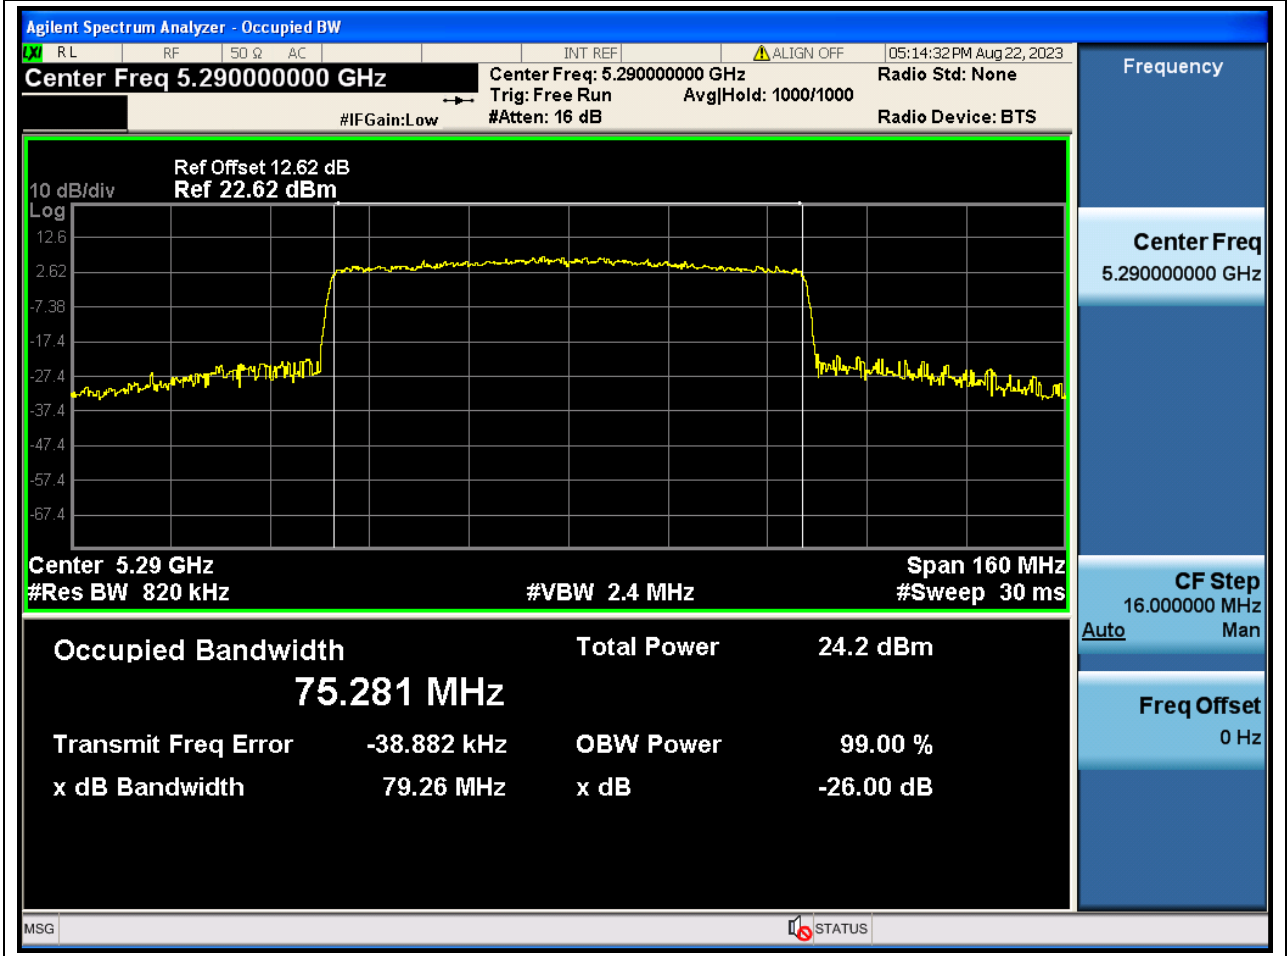

34. 802.11ac_80M_U-NII-2A_M

34.1. A.2-26dB Bandwidth(NTNV)

Center Frequency (MHz)	XdB Down	RBW (MHz)	Detector	Limit (MHz)	XdB BandWidth (MHz)	Verdict
5290	26	0.82	Peak	0	79.263756	N/A