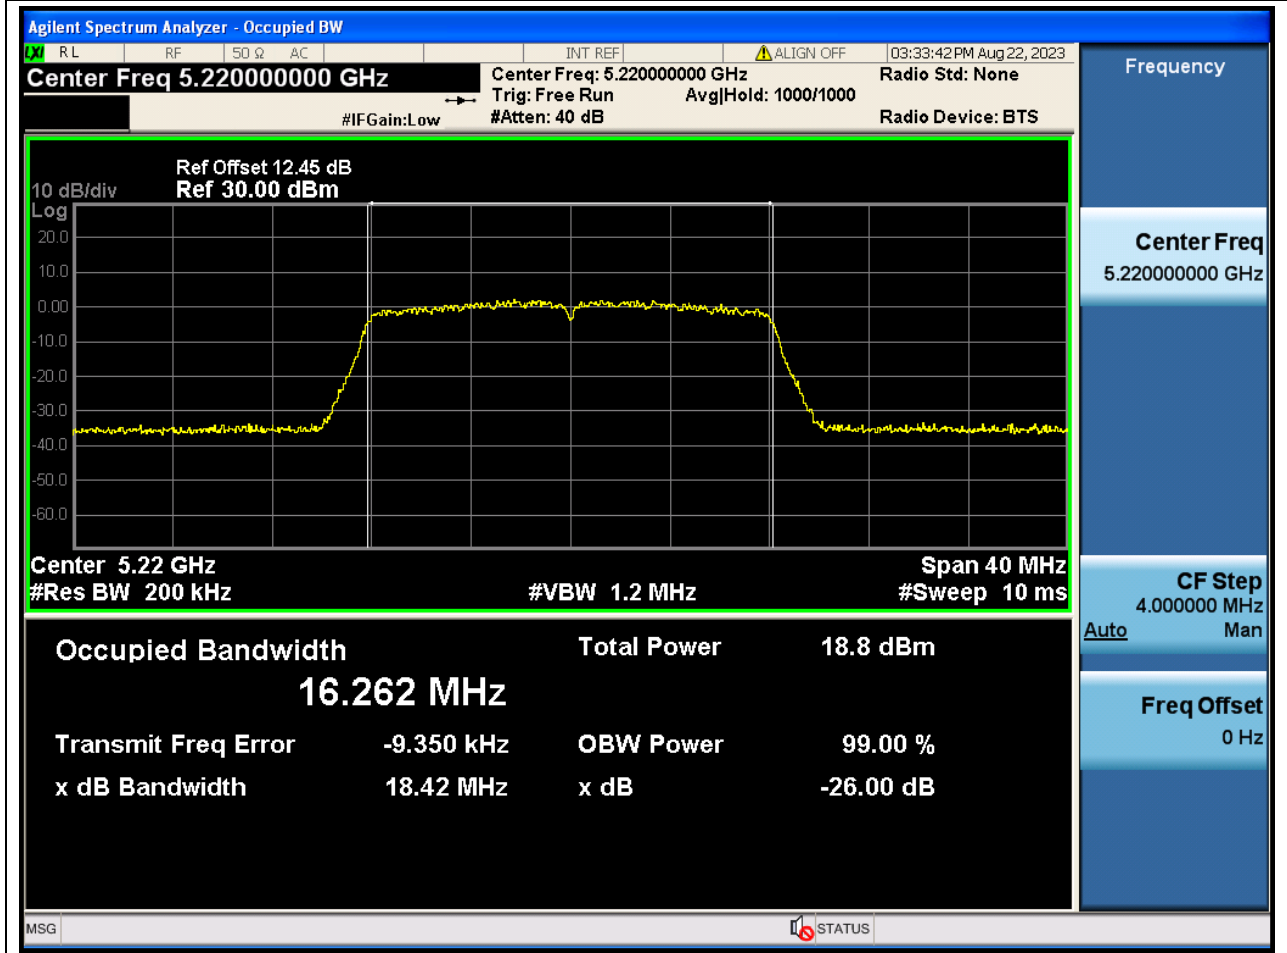

2. 802.11a_20M_U-NII-1_M

2.1. A.2.2-99% Bandwidth(NTNV)

Center Frequency (MHz)	OBW Power (%)	RBW (MHz)	Detector	Limit (MHz)	OBW (MHz)	Verdict
5220	99	0.2	Peak	0	16.262123	N/A