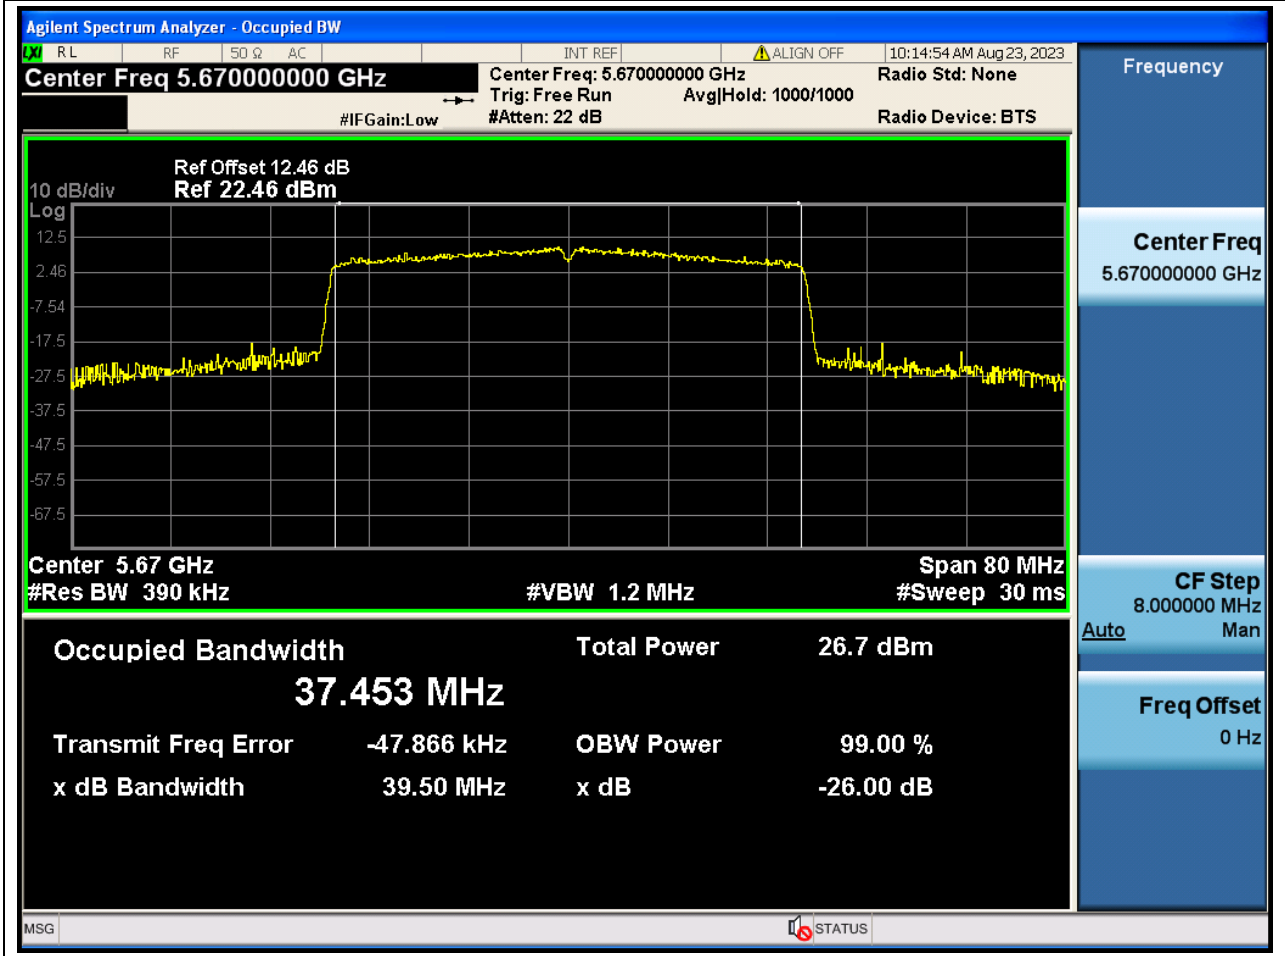

66. 802.11ax_40M_U-NII-2C_H

66.1. A.2-26dB Bandwidth(NTNV)

Center Frequency (MHz)	XdB Down	RBW (MHz)	Detector	Limit (MHz)	XdB BandWidth (MHz)	Verdict
5670	26	0.39	Peak	0	39.503818	N/A