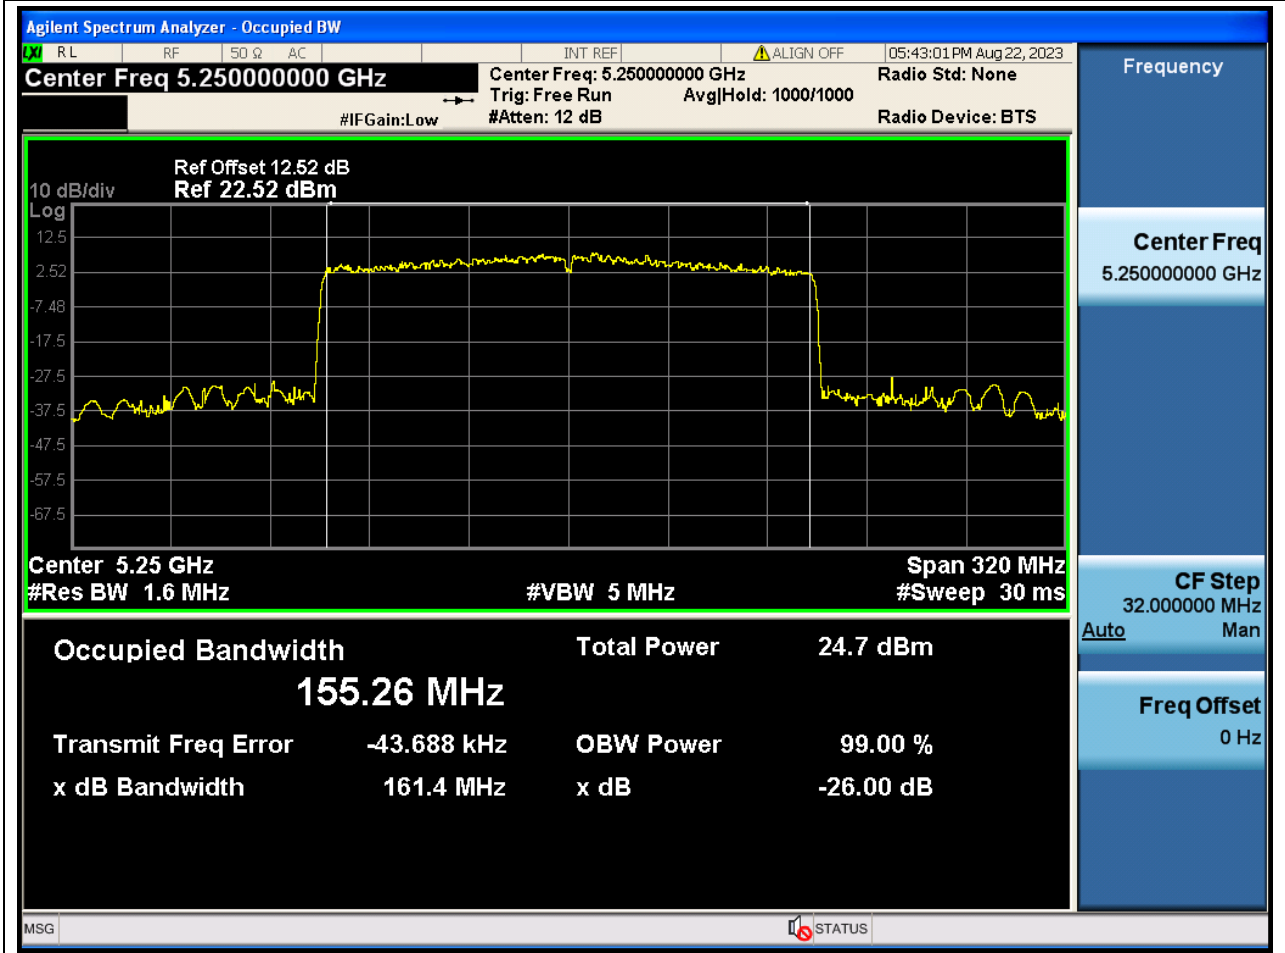

42. 802.11ax_160M_U-NII-2A_M

42.1. A.2-26dB Bandwidth(NTNV)

Center Frequency (MHz)	XdB Down	RBW (MHz)	Detector	Limit (MHz)	XdB BandWidth (MHz)	Verdict
5250	26	1.6	Peak	0	161.355127	N/A