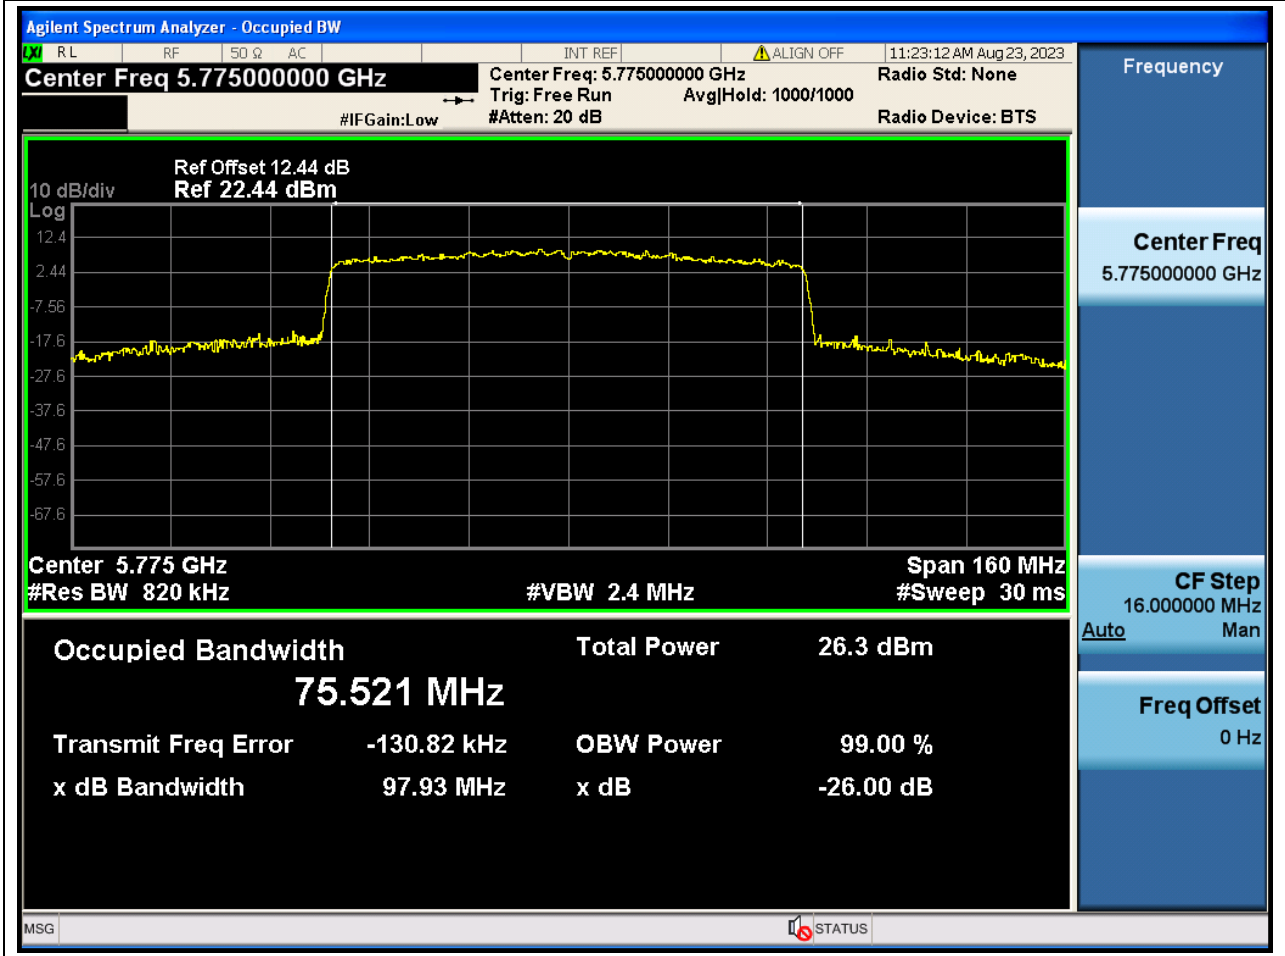

82. 802.11ac_80M_U-NII-3_M

82.1. A.2-26dB Bandwidth(NTNV)

Center Frequency (MHz)	XdB Down	RBW (MHz)	Detector	Limit (MHz)	XdB BandWidth (MHz)	Verdict
5775	26	0.82	Peak	0	97.925904	N/A