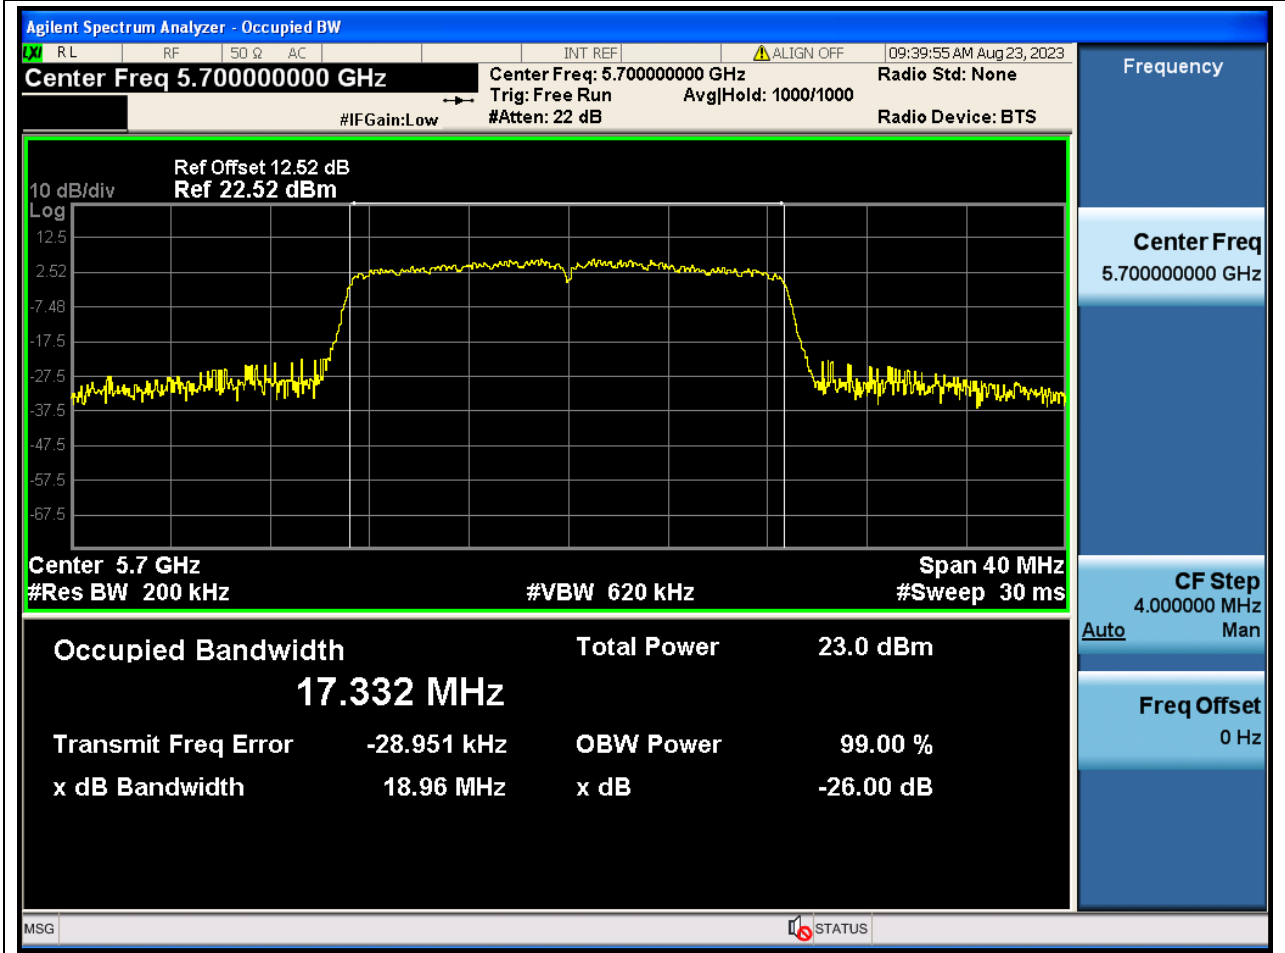

54. 802.11ac_20M_U-NII-2C_H

54.1. A.2-26dB Bandwidth(NTNV)

Center Frequency (MHz)	XdB Down	RBW (MHz)	Detector	Limit (MHz)	XdB BandWidth (MHz)	Verdict
5700	26	0.2	Peak	0	18.964189	N/A