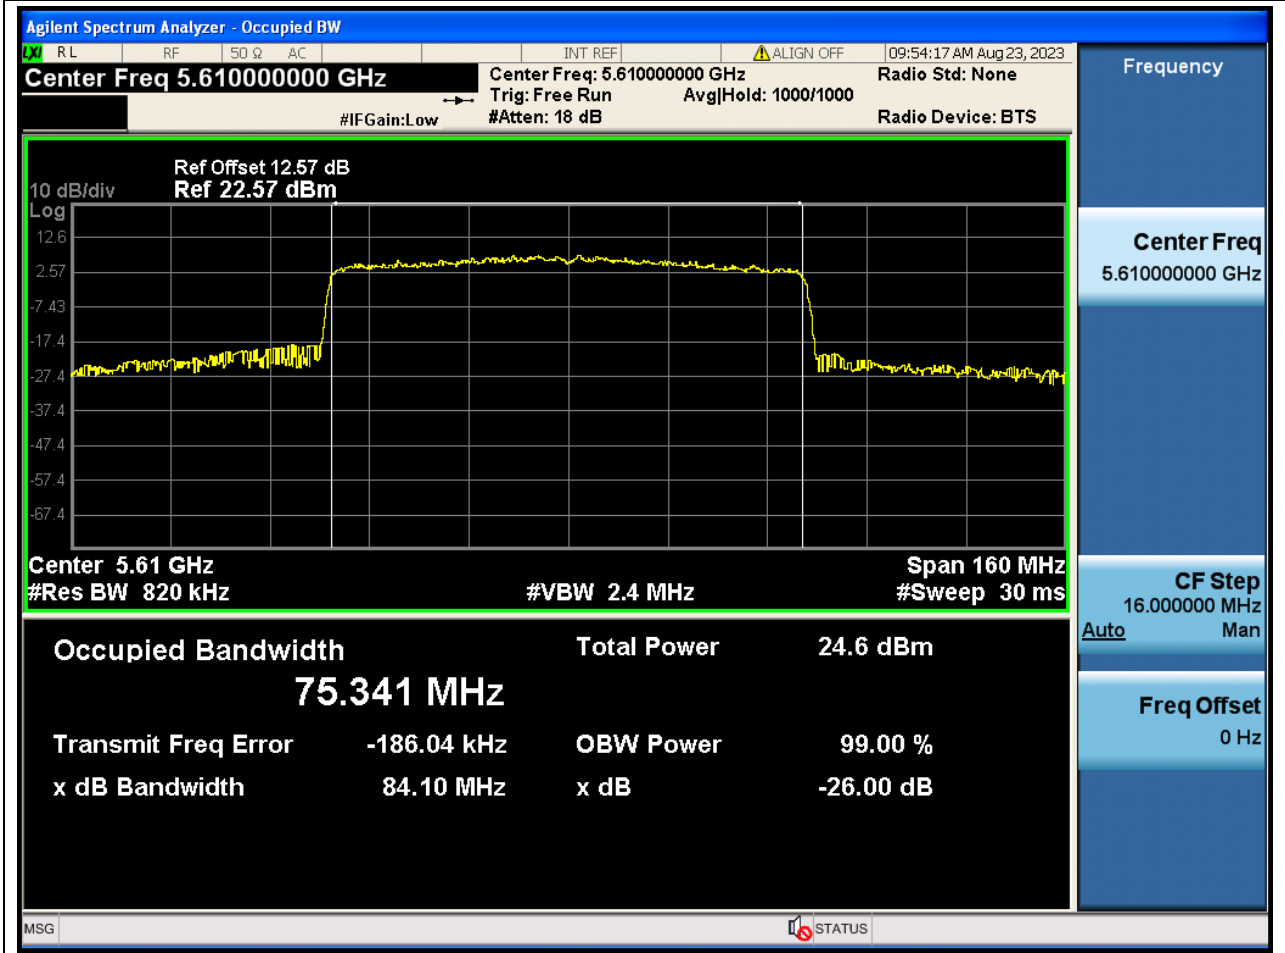

59. 802.11ac_80M_U-NII-2C_M

59.1. A.2-26dB Bandwidth(NTNV)

Center Frequency (MHz)	XdB Down	RBW (MHz)	Detector	Limit (MHz)	XdB BandWidth (MHz)	Verdict
5610	26	0.82	Peak	0	84.103597	N/A