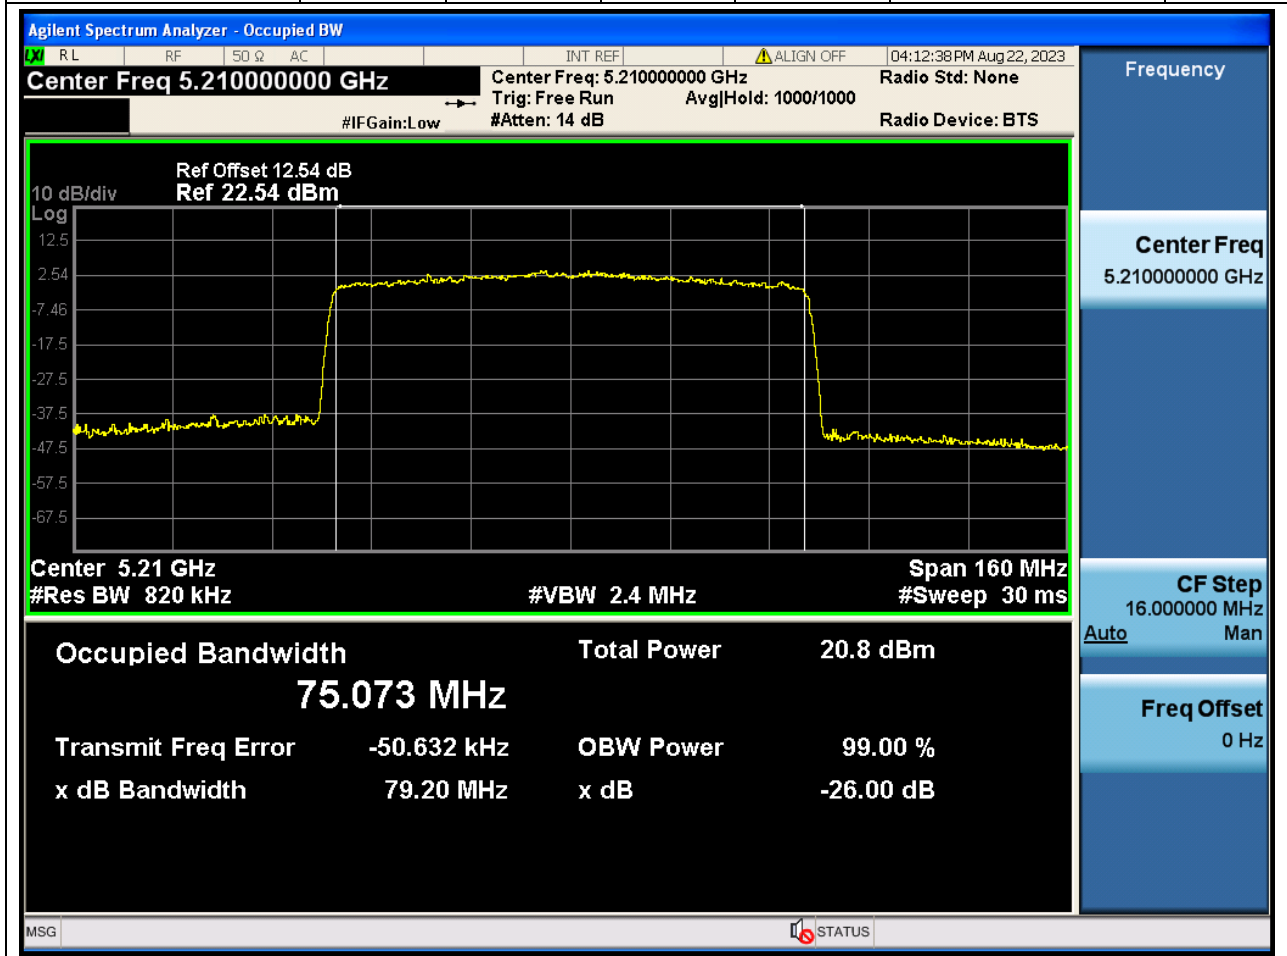

14. 802.11ac_80M_U-NII-1_M

14.1. A.2-26dB Bandwidth(NTNV)

Center Frequency (MHz)	XdB Down	RBW (MHz)	Detector	Limit (MHz)	XdB BandWidth (MHz)	Verdict
5210	26	0.82	Peak	0	79.199315	N/A