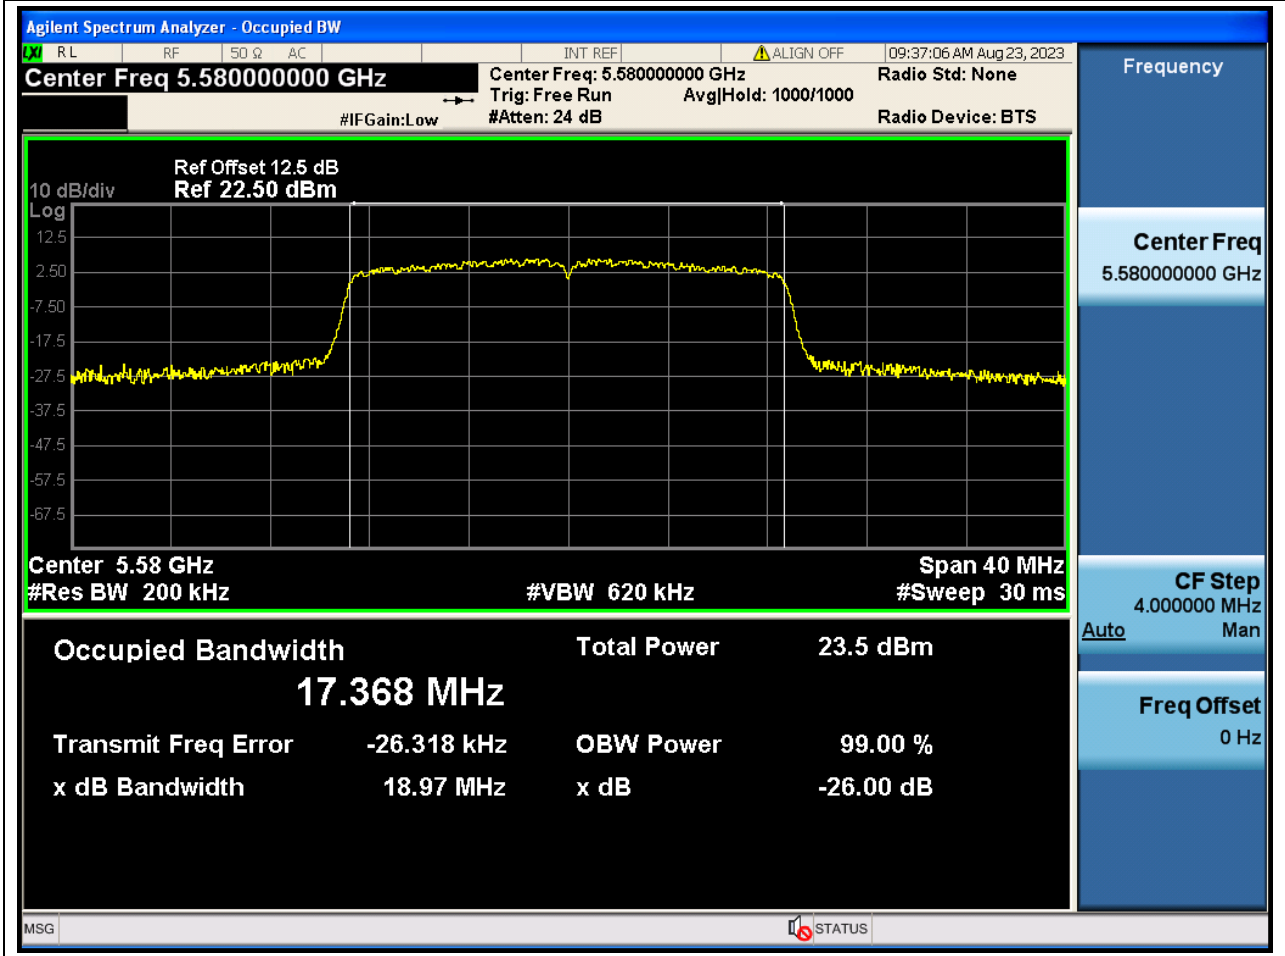

53. 802.11ac_20M_U-NII-2C_M

53.1. A.2-26dB Bandwidth(NTNV)

Center Frequency (MHz)	XdB Down	RBW (MHz)	Detector	Limit (MHz)	XdB BandWidth (MHz)	Verdict
5580	26	0.2	Peak	0	18.972823	N/A