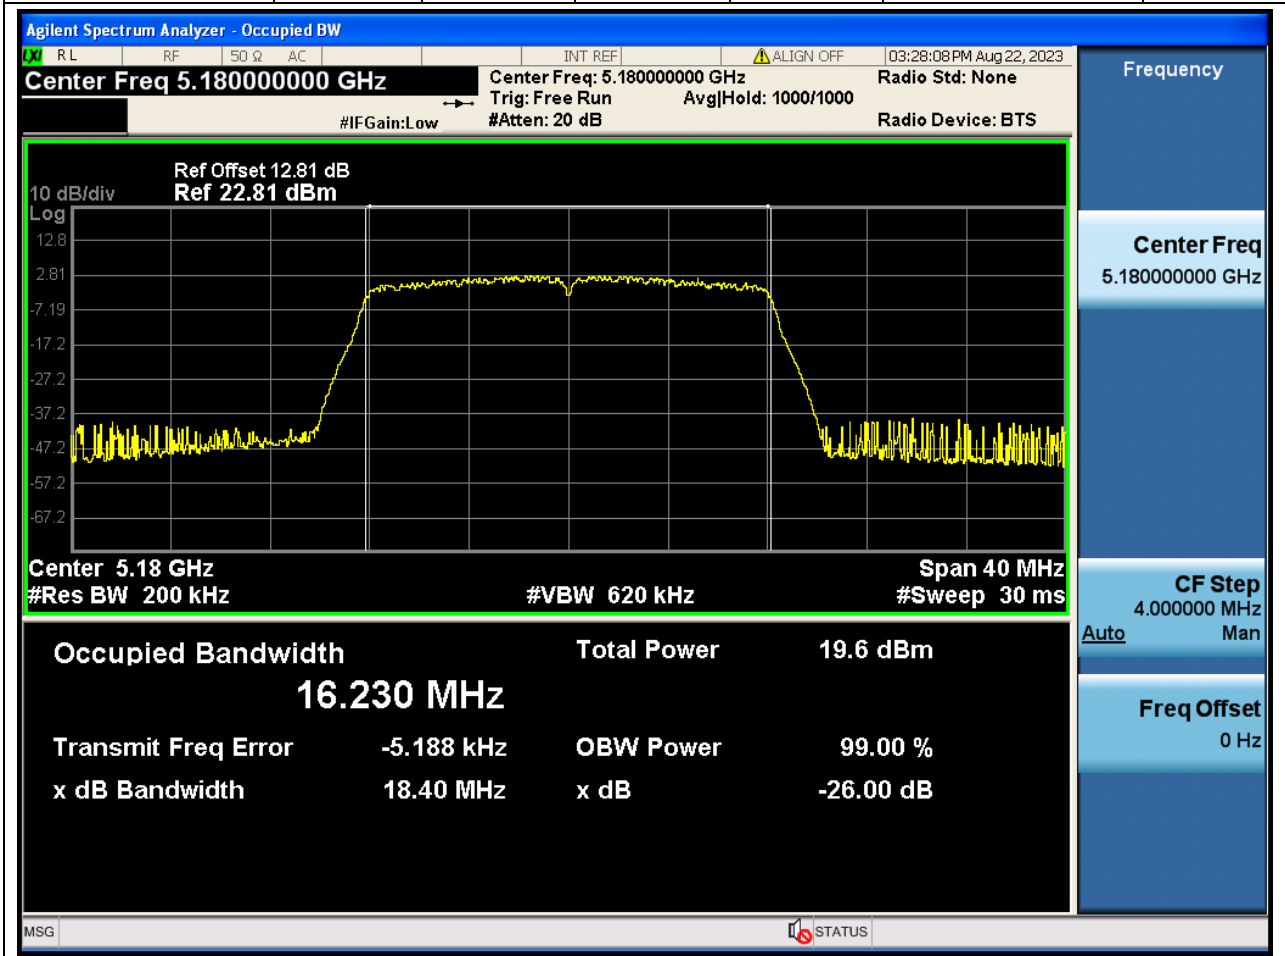

Annex A.2 26dB Bandwidth & 99% Bandwidth

Main Antenna

1. 802.11a_20M_U-NII-1_L

1.1. A.2-26dB Bandwidth(NTNV)

Center Frequency (MHz)	XdB Down	RBW (MHz)	Detector	Limit (MHz)	XdB BandWidth (MHz)	Verdict
5180	26	0.2	Peak	0	18.401449	N/A