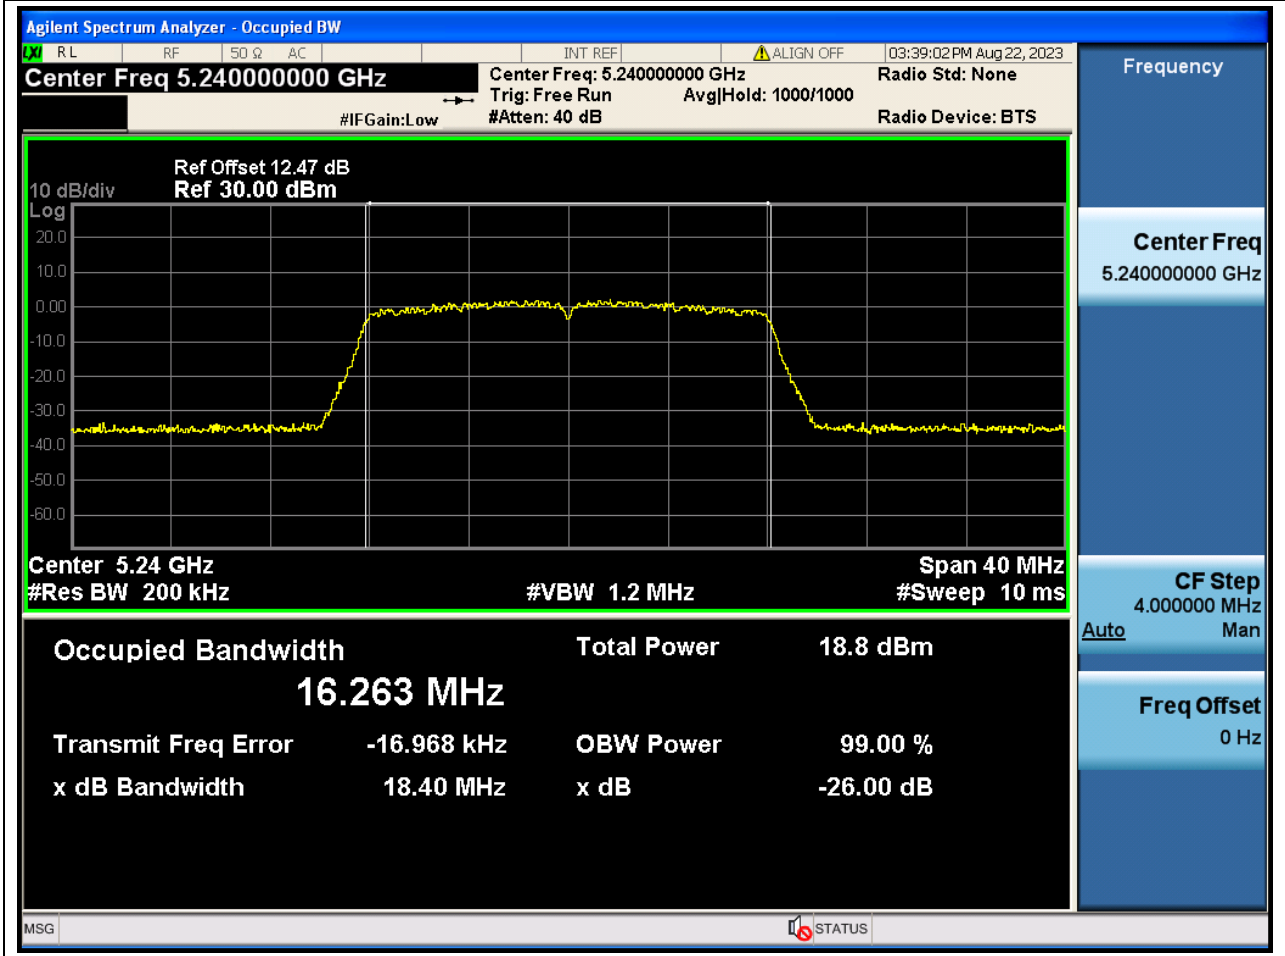

3. 802.11a_20M_U-NII-1_H

3.1. A.2.2-99% Bandwidth(NTNV)

Center Frequency (MHz)	OBW Power (%)	RBW (MHz)	Detector	Limit (MHz)	OBW (MHz)	Verdict
5240	99	0.2	Peak	0	16.262988	N/A