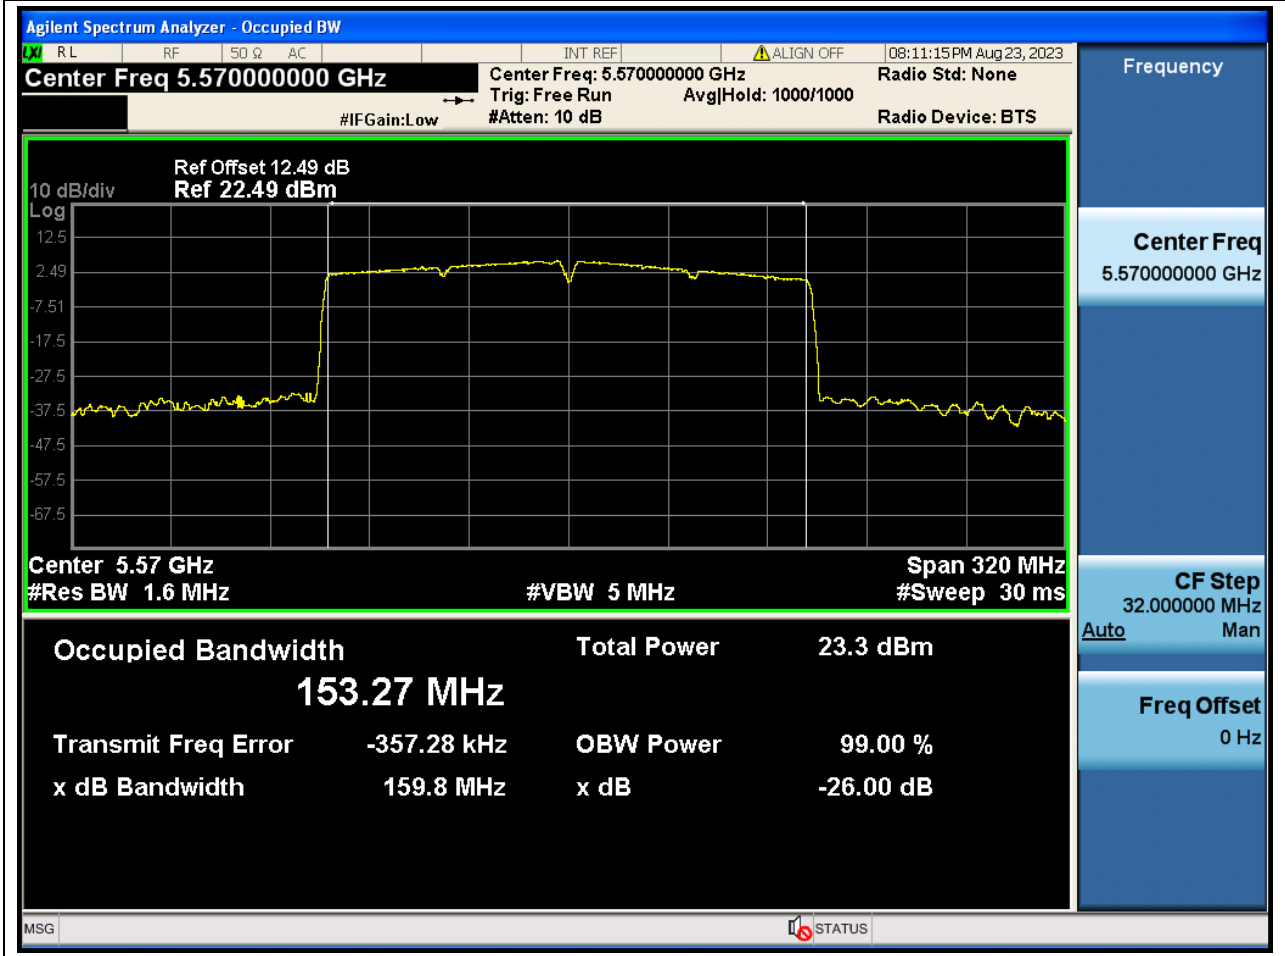

60. 802.11ac_160M_U-NII-2C_M

60.1. A.2-26dB Bandwidth(NTNV)

Center Frequency (MHz)	XdB Down	RBW (MHz)	Detector	Limit (MHz)	XdB BandWidth (MHz)	Verdict
5570	26	1.6	Peak	0	159.787595	N/A