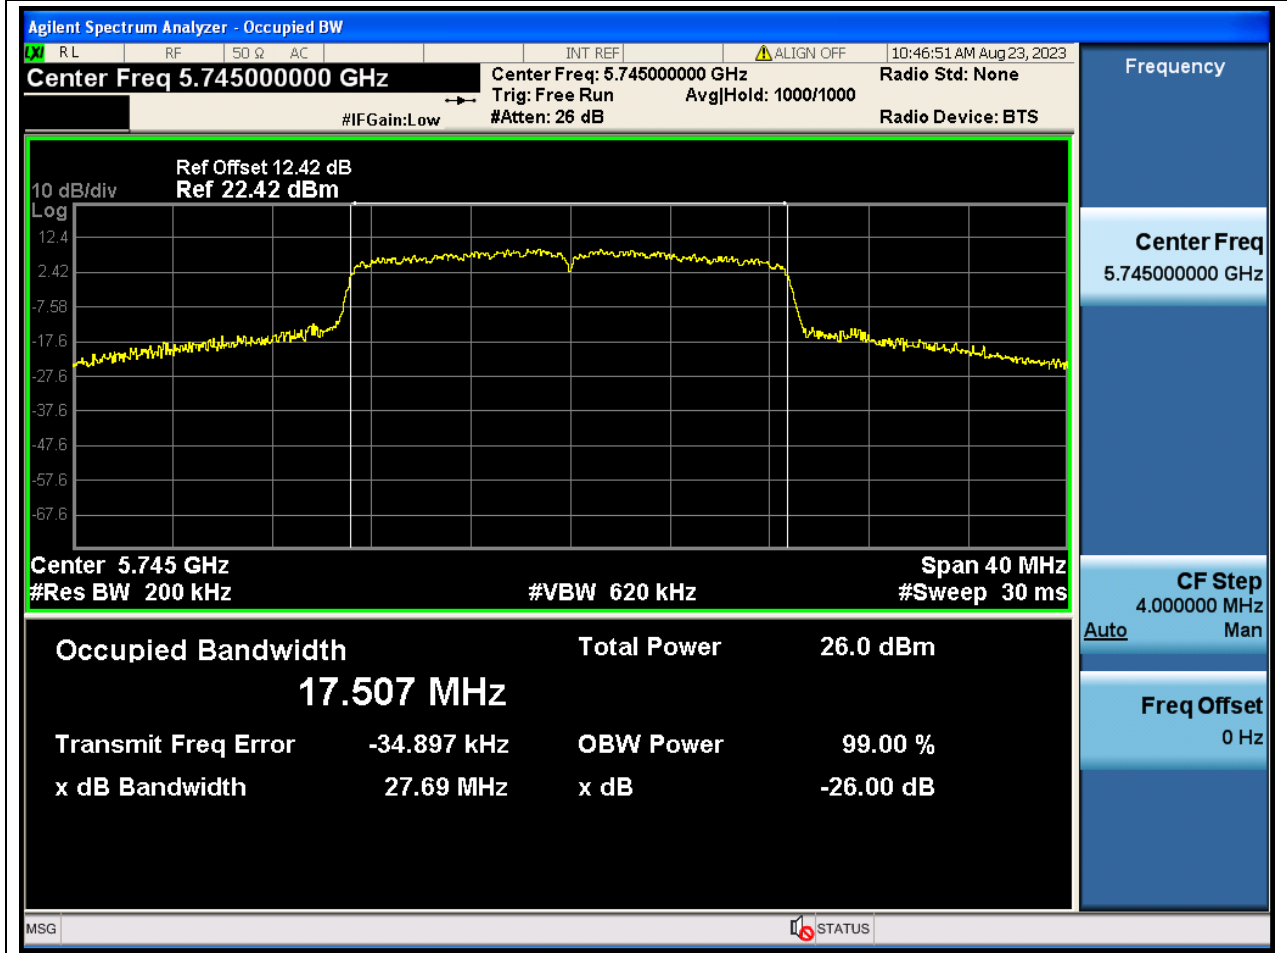

72. 802.11n_20M_U-NII-3_L

72.1. A.2-26dB Bandwidth(NTNV)

Center Frequency (MHz)	XdB Down	RBW (MHz)	Detector	Limit (MHz)	XdB BandWidth (MHz)	Verdict
5745	26	0.2	Peak	0	27.685635	N/A