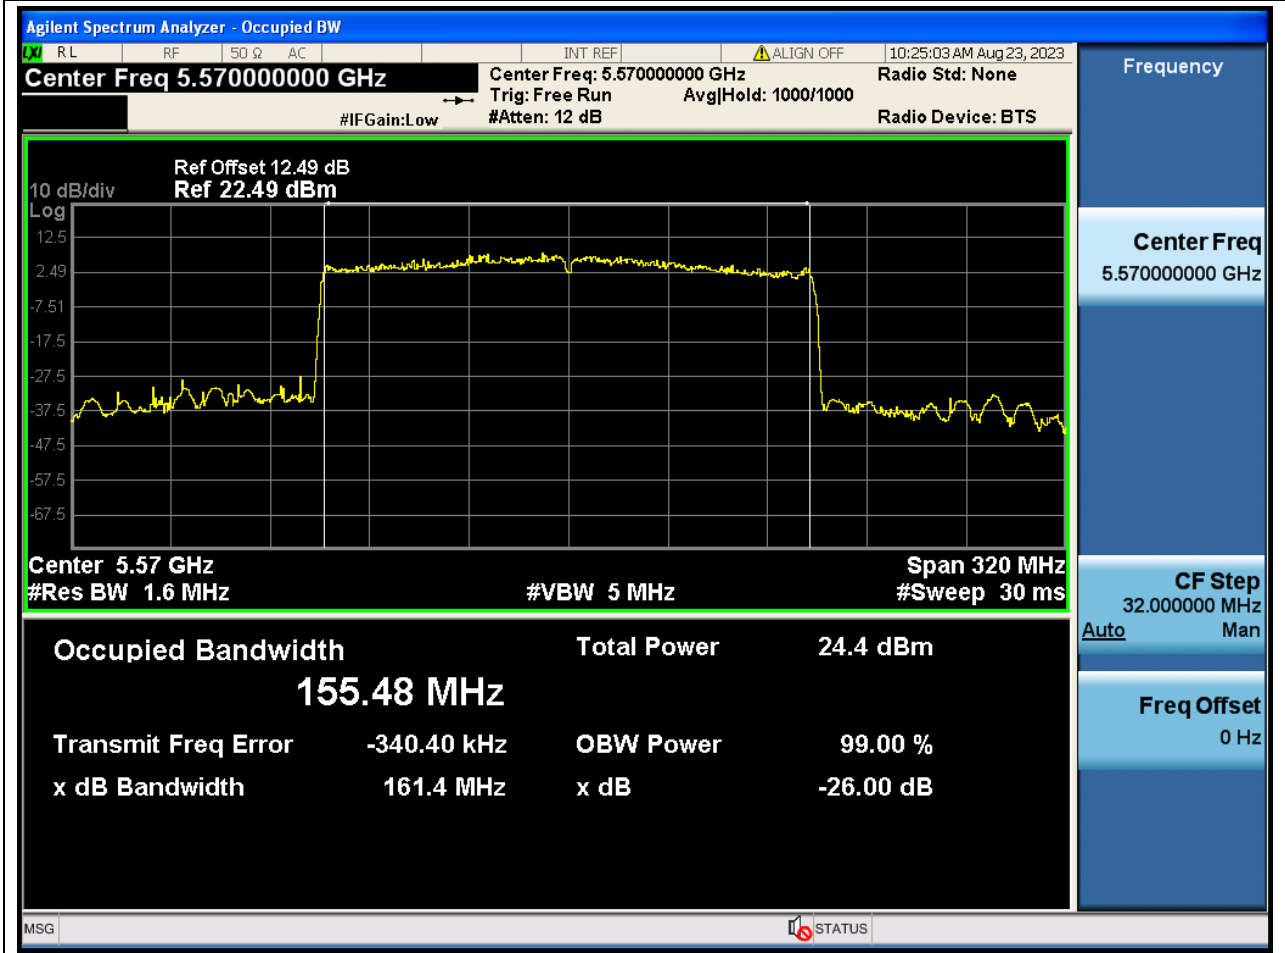

89. 802.11ax_160M_U-NII-2C_M

89.2. A.2-26dB Bandwidth(NTNV)

Center Frequency (MHz)	XdB Down	RBW (MHz)	Detector	Limit (MHz)	XdB BandWidth (MHz)	Verdict
5570	26	1.6	Peak	0	161.396507	N/A