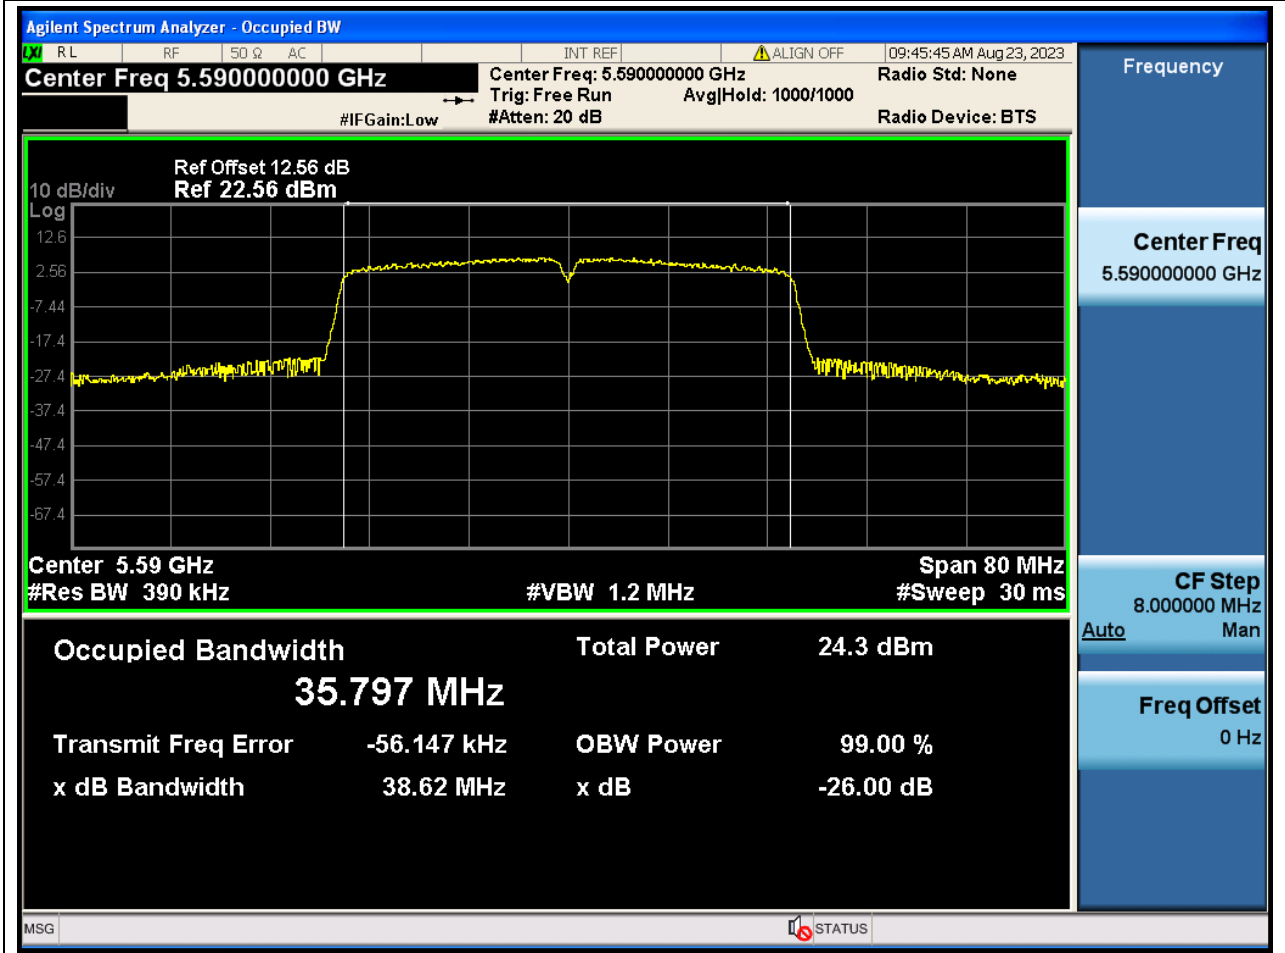

56. 802.11ac_40M_U-NII-2C_M

56.1. A.2-26dB Bandwidth(NTNV)

Center Frequency (MHz)	XdB Down	RBW (MHz)	Detector	Limit (MHz)	XdB BandWidth (MHz)	Verdict
5590	26	0.39	Peak	0	38.622157	N/A