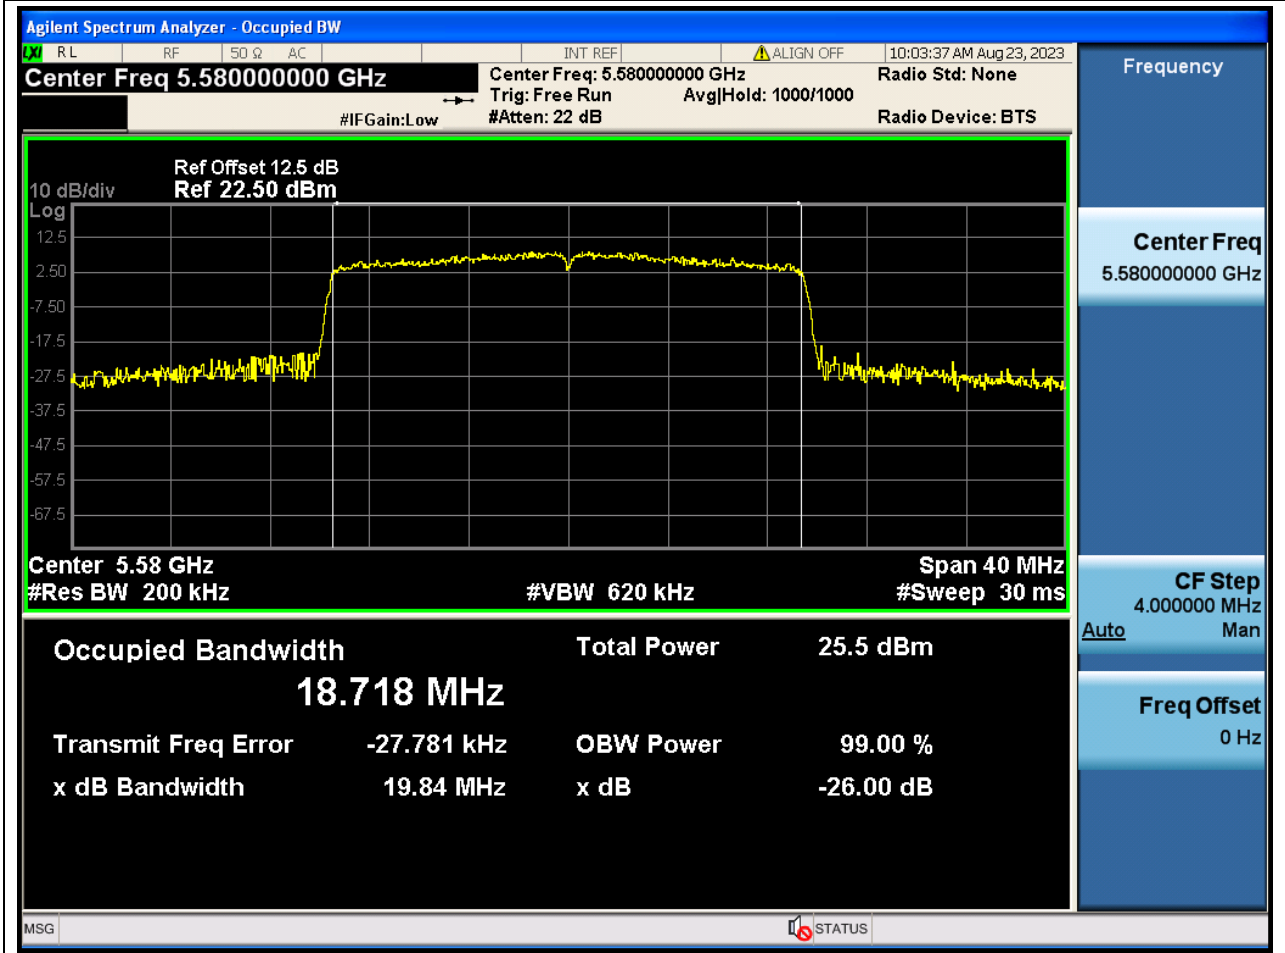

62. 802.11ax_20M_U-NII-2C_M

62.1. A.2-26dB Bandwidth(NTNV)

Center Frequency (MHz)	XdB Down	RBW (MHz)	Detector	Limit (MHz)	XdB BandWidth (MHz)	Verdict
5580	26	0.2	Peak	0	19.843111	N/A