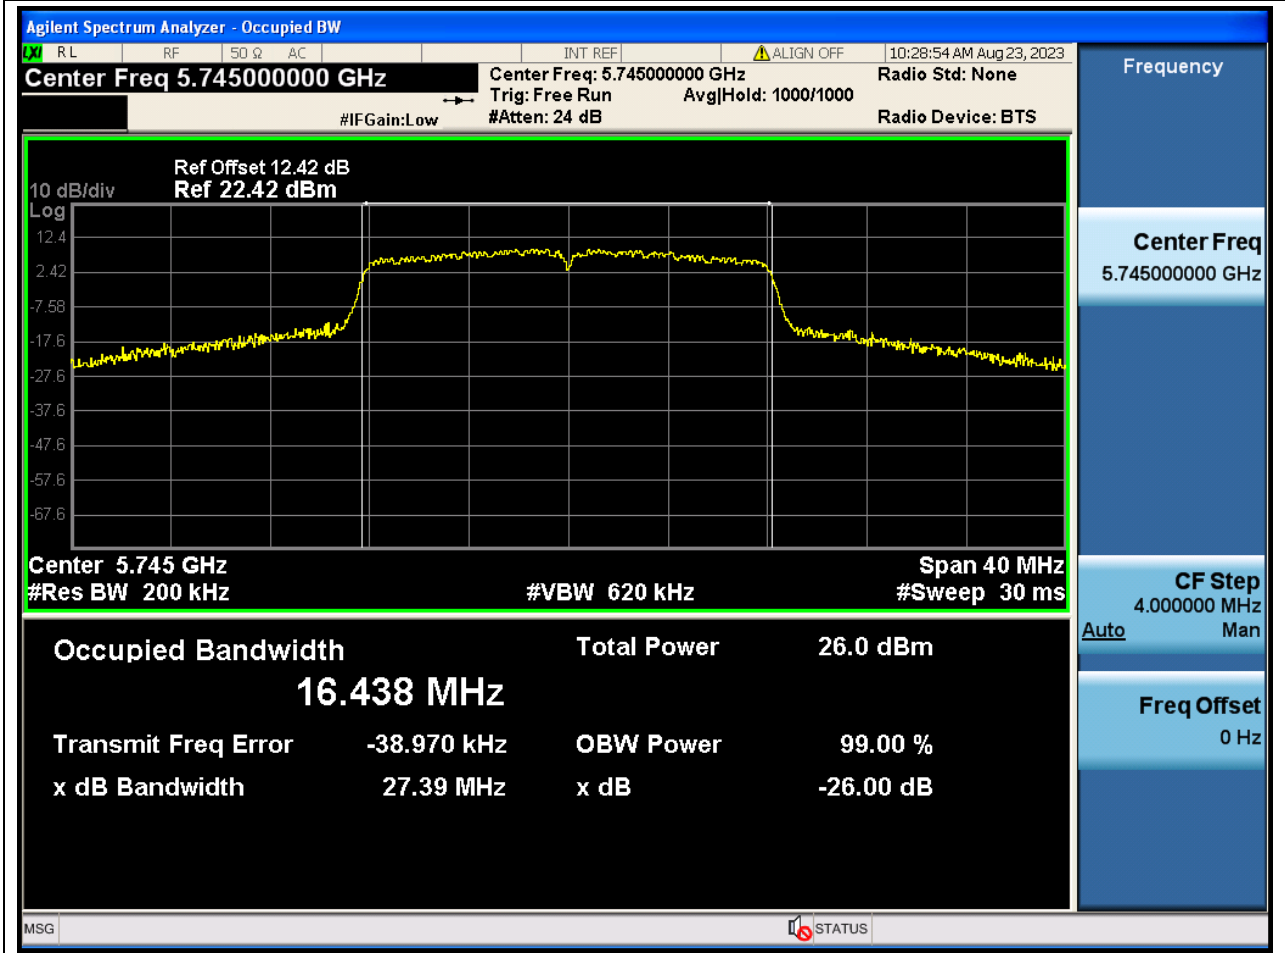

69. 802.11a_20M_U-NII-3_L

69.1. A.2-26dB Bandwidth(NTNV)

Center Frequency (MHz)	XdB Down	RBW (MHz)	Detector	Limit (MHz)	XdB BandWidth (MHz)	Verdict
5745	26	0.2	Peak	0	27.389472	N/A