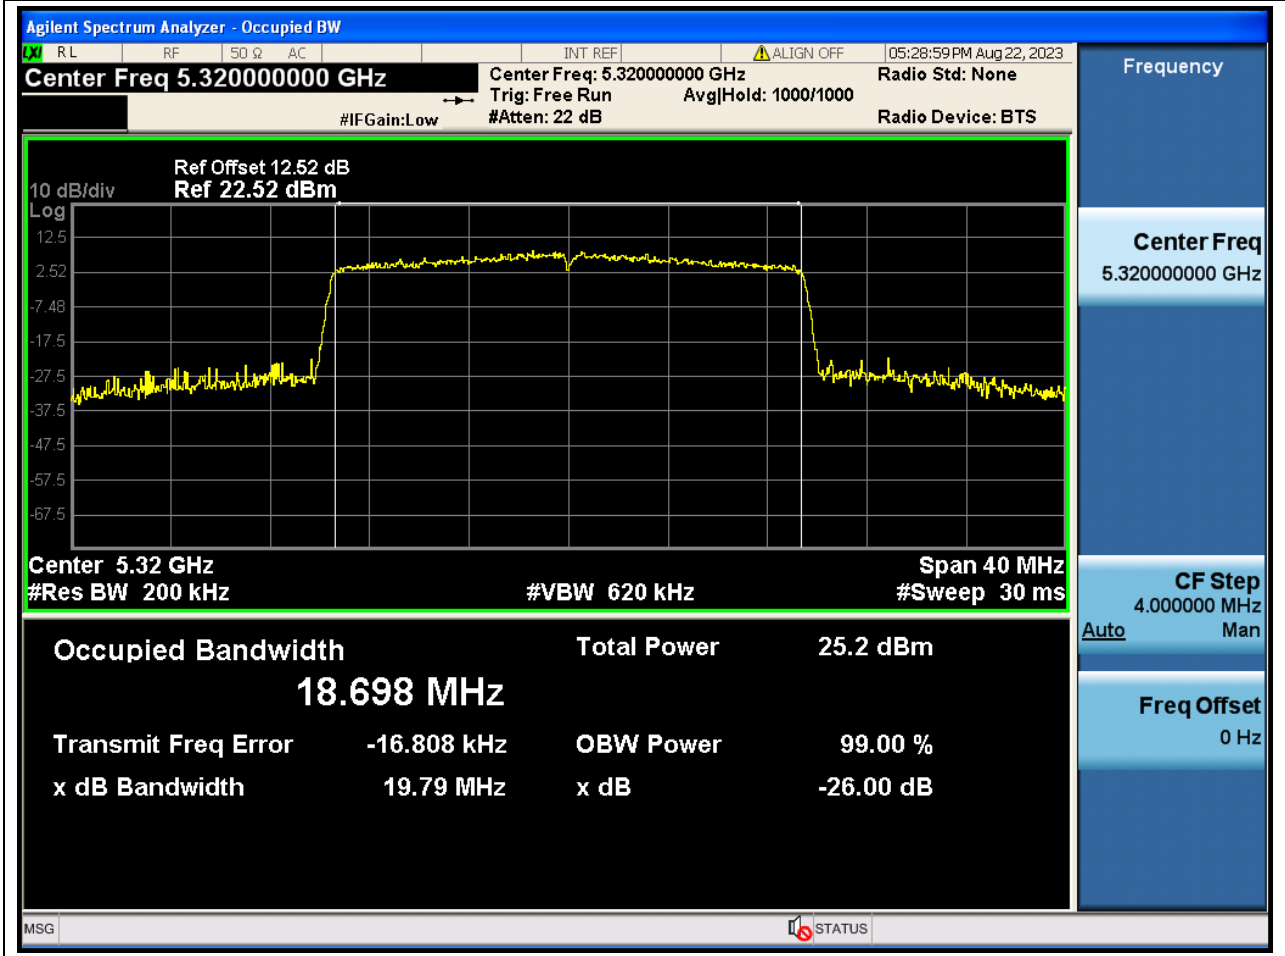

38. 802.11ax_20M_U-NII-2A_H

38.1. A.2-26dB Bandwidth(NTNV)

Center Frequency (MHz)	XdB Down	RBW (MHz)	Detector	Limit (MHz)	XdB BandWidth (MHz)	Verdict
5320	26	0.2	Peak	0	19.791224	N/A