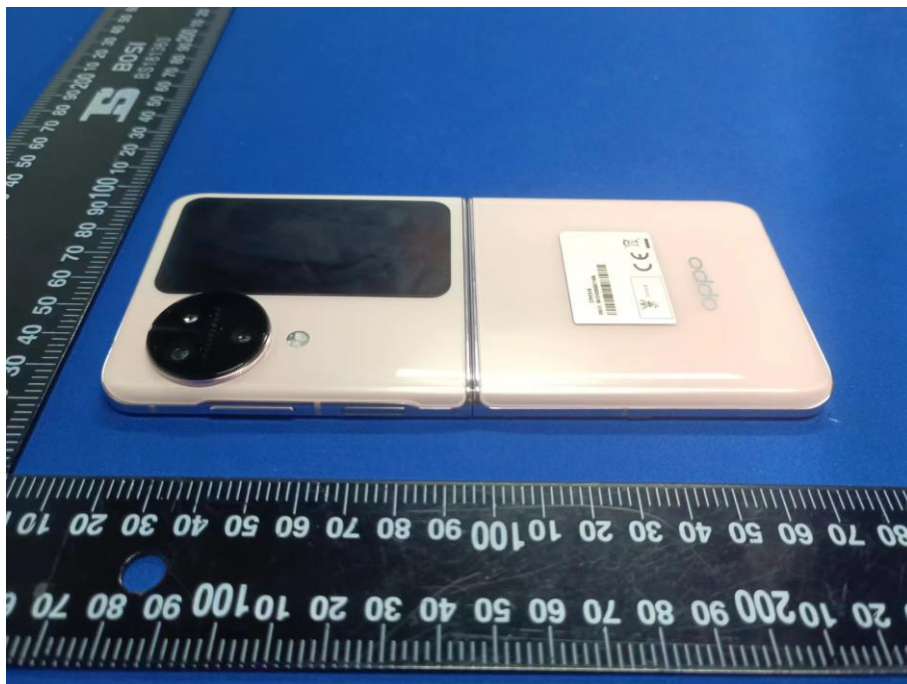

ANNEX C EUT EXTERNAL PHOTOS

FRONT VIEW OF EUT

REAR VIEW OF EUT

LEFT VIEW OF EUT

RIGHT VIEW OF EUT

TOP VIEW OF EUT

BOTTOM VIEW OF EUT

Accessory-Power Adapter (VCB7CAUH (USA Plug))

CLOSE-UP

Accessory-Power Adapter (VCB7CAUH (USA Plug))

CLOSE-UP

Accessory-USB Cable

--BLANK BELOW--