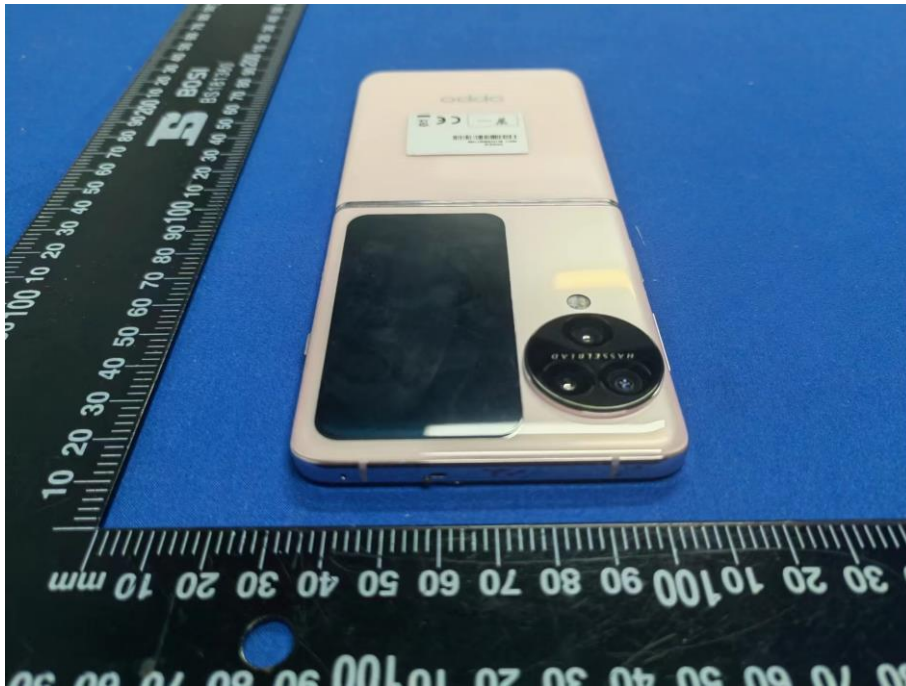

ANNEX C EUT EXTERNAL PHOTOS

FRONT VIEW OF EUT

REAR VIEW OF EUT

LEFT VIEW OF EUT

RIGHT VIEW OF EUT

TOP VIEW OF EUT

BOTTOM VIEW OF EUT

Accessory-Power Adapter (VCB7CAUH (USA Plug))