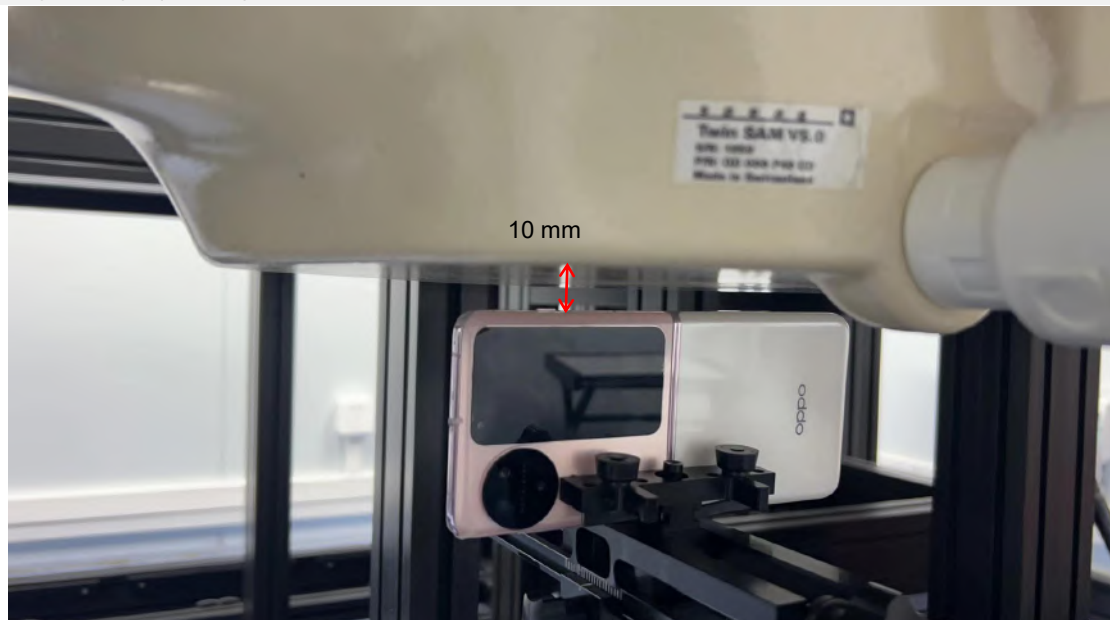

TEST SETUP PHOTOS

Right Head Cheek

Right Head Tilt (15°)

Left Head Cheek

Left Head Tilt (15°)

Front Side (0mm) Open

Back Side (0mm) Open

Left Edge (0mm) Open

Bottom Edge (0mm) Open

Top Edge (0mm) Open

Front Side (10mm) Open

Back Side (10mm) Open

Right Edge (10mm) Open

Left Edge (10mm) Open

Bottom Edge (10mm) Open

Top Edge (10mm) Open

Front Side Body-worn (15mm) Open

Back Side Body-worn (15mm) Open

Front Side (0mm) Close

Back Side (0mm) Close

Left Edge (0mm) Close

Bottom Edge (0mm) Close

Top Edge (0mm) Close

Front Side (10mm) Close

Back Side (10mm) Close

Right Edge (10mm) Close

Left Edge (10mm) Close

Front Side Body-worn (15mm) Close

Back Side Body-worn (15mm) Close