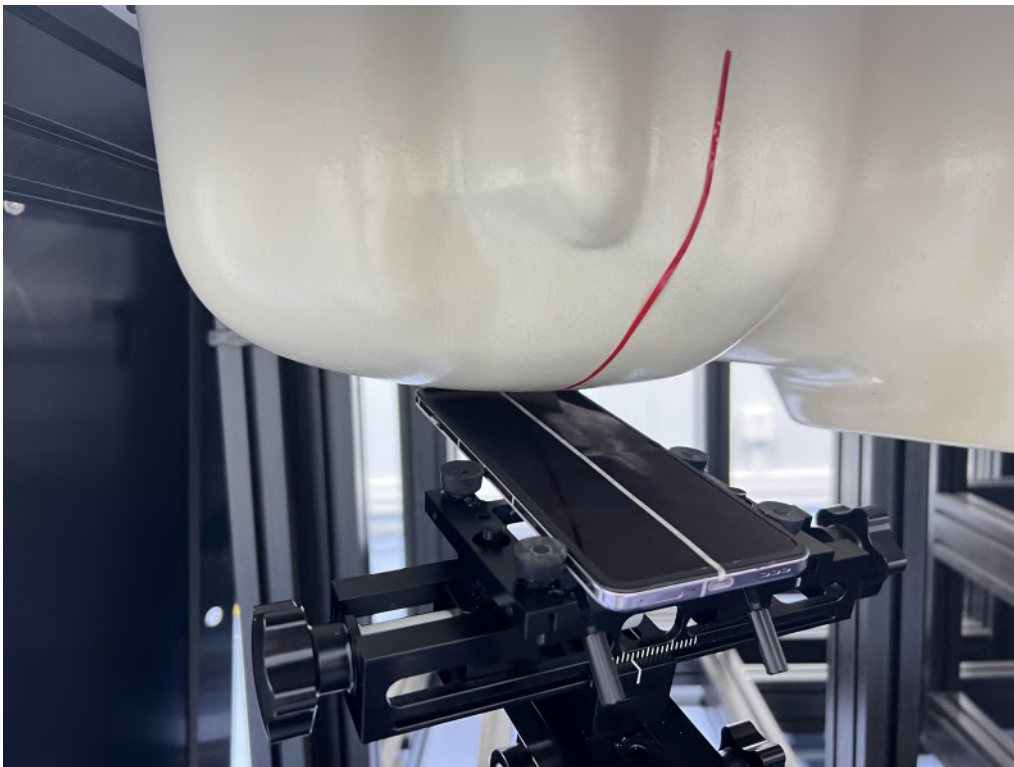

TEST SETUP PHOTOS

Right Head Cheek

Right Head Tilt (15°)

Left Head Cheek

Left Head Tilt (15°)

Front Side (0mm) Open

Back Side (0mm) Open

Left Edge (0mm) Open

Bottom Edge (0mm) Open

Top Edge (0mm) Open

Front Side (10mm) Open

Back Side (10mm) Open

Right Edge (10mm) Open

Left Edge (10mm) Open

Bottom Edge (10mm) Open

Top Edge (10mm) Open

Front Side Body-worn (15mm) Open

Back Side Body-worn (15mm) Open

Front Side (0mm) Close

Back Side (0mm) Close

Left Edge (0mm) Close

Bottom Edge (0mm) Close

Top Edge (0mm) Close

Front Side (10mm) Close

Back Side (10mm) Close

Right Edge (10mm) Close

Left Edge (10mm) Close

Front Side Body-worn (15mm) Close

Back Side Body-worn (15mm) Close