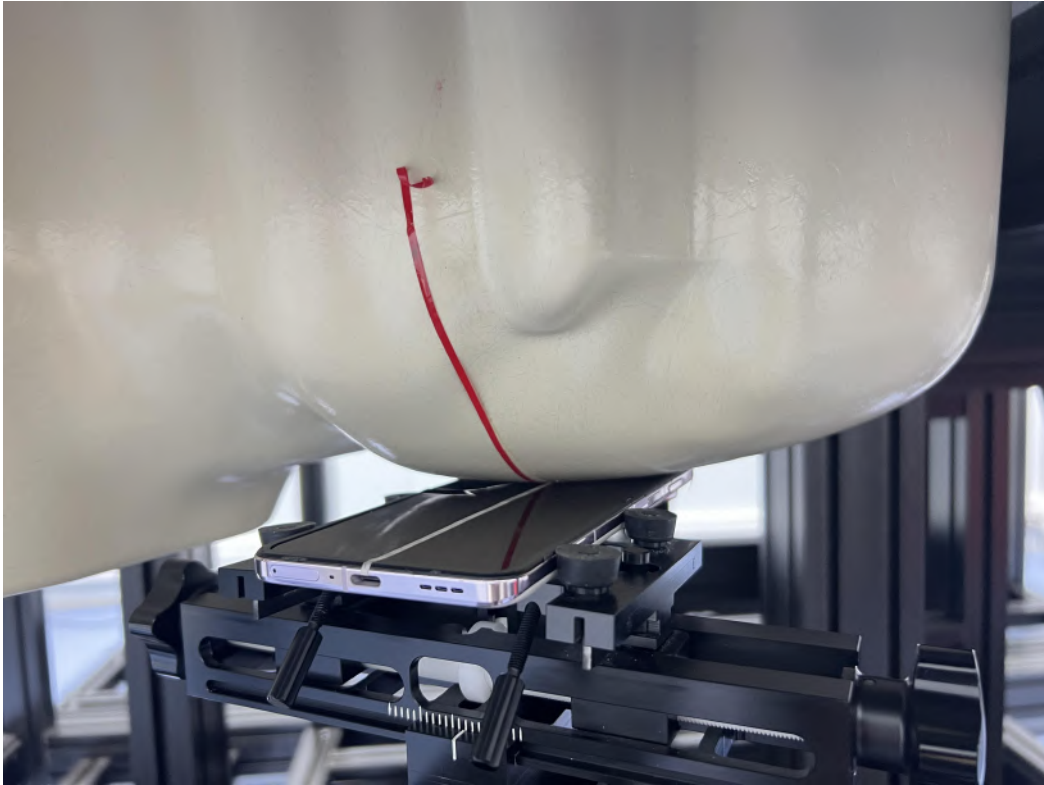

TEST SETUP PHOTOS

Right Head Cheek

Right Head Tilt (15°)

Left Head Cheek

Left Head Tilt (15°)

Front Side (0mm) Open

Back Side (0mm) Open

Left Edge (0mm) Open

Bottom Edge (0mm) Open

Top Edge (0mm) Open

Front Side (10mm) Open

Back Side (10mm) Open

Right Edge (10mm) Open

Left Edge (10mm) Open

Bottom Edge (10mm) Open

Top Edge (10mm) Open

Front Side Body-worn (15mm) Open

Back Side Body-worn (15mm) Open

Front Side (0mm) Close

Back Side (0mm) Close

Left Edge (0mm) Close

Bottom Edge (0mm) Close

Top Edge (0mm) Close

Front Side (10mm) Close

Back Side (10mm) Close

Right Edge (10mm) Close

Left Edge (10mm) Close

Front Side Body-worn (15mm) Close

Back Side Body-worn (15mm) Close