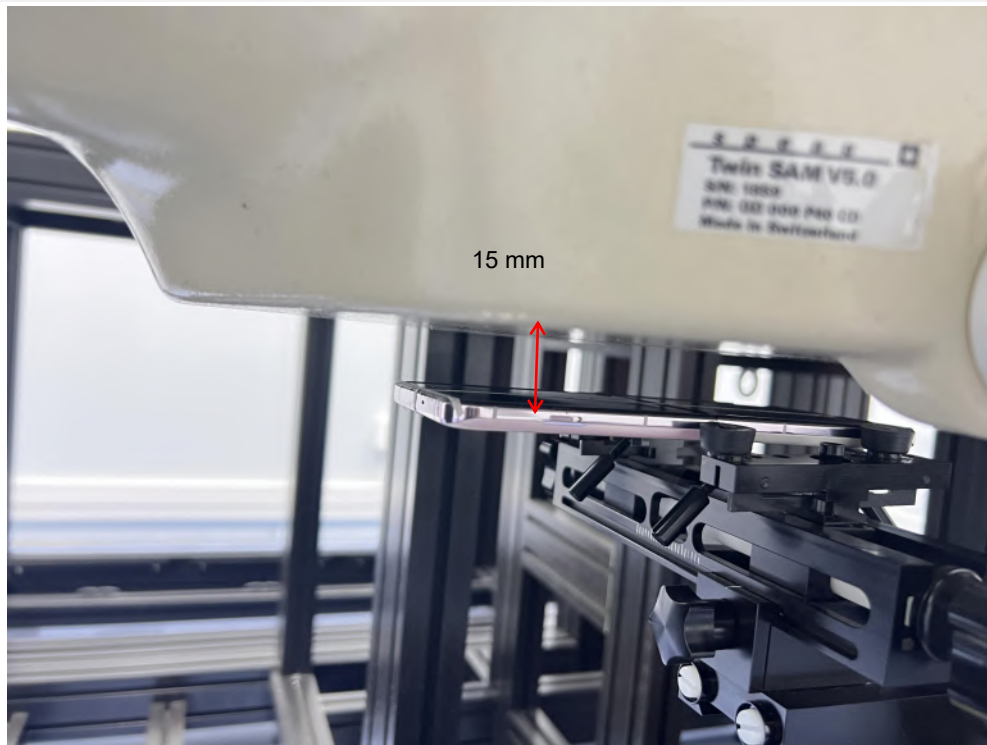

TEST SETUP PHOTOS

Right Head Cheek

Right Head Tilt (15°)

Left Head Cheek

Left Head Tilt (15°)

Front Side (0mm) Open

Back Side (0mm) Open

Left Edge (0mm) Open

Bottom Edge (0mm) Open

Top Edge (0mm) Open

Front Side (10mm) Open

Back Side (10mm) Open

Right Edge (10mm) Open

Left Edge (10mm) Open

Bottom Edge (10mm) Open

Top Edge (10mm) Open

Front Side Body-worn (15mm) Open

Back Side Body-worn (15mm) Open

Front Side (0mm) Close

Back Side (0mm) Close

Left Edge (0mm) Close

Bottom Edge (0mm) Close

Top Edge (0mm) Close

Front Side (10mm) Close

Back Side (10mm) Close

Right Edge (10mm) Close

Left Edge (10mm) Close

Front Side Body-worn (15mm) Close

Back Side Body-worn (15mm) Close