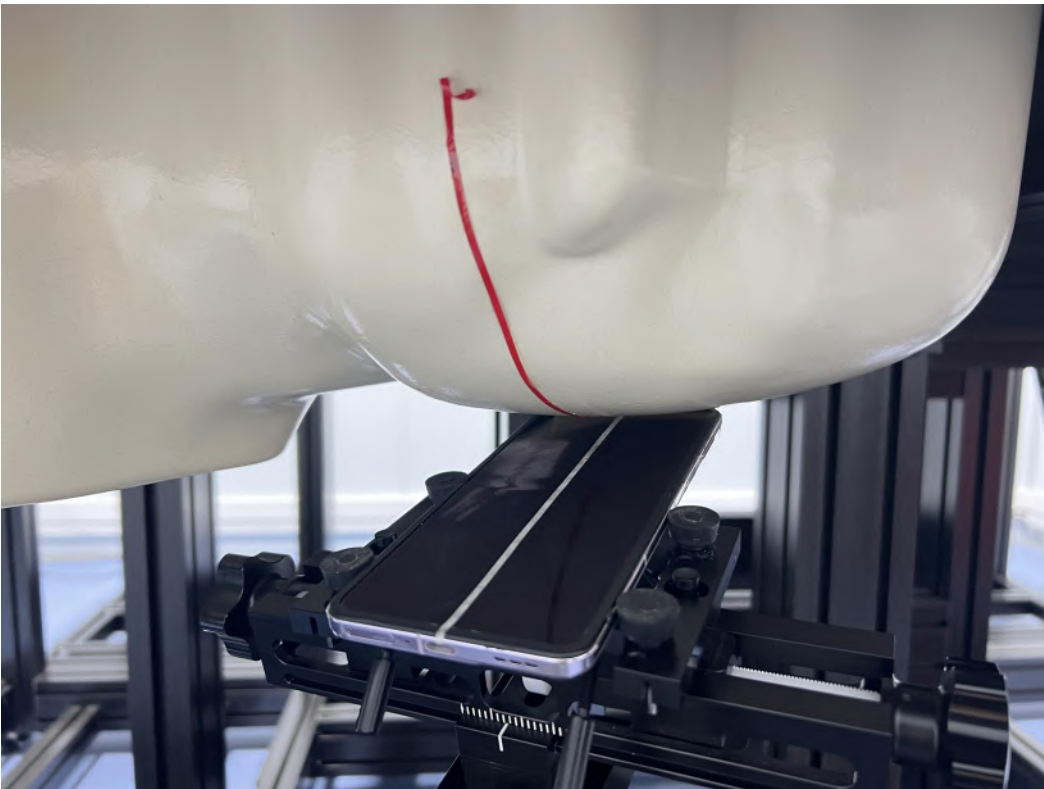

TEST SETUP PHOTOS

Right Head Cheek

Right Head Tilt (15°)

Left Head Cheek

Left Head Tilt (15°)

Front Side (0mm) Open

Back Side (0mm) Open

Left Edge (0mm) Open

Bottom Edge (0mm) Open

Top Edge (0mm) Open

Front Side (10mm) Open

Back Side (10mm) Open

Right Edge (10mm) Open

Left Edge (10mm) Open

Bottom Edge (10mm) Open

Top Edge (10mm) Open

Front Side Body-worn (15mm) Open

Back Side Body-worn (15mm) Open

Front Side (0mm) Close

Back Side (0mm) Close

Left Edge (0mm) Close

Bottom Edge (0mm) Close

Top Edge (0mm) Close

Front Side (10mm) Close

Back Side (10mm) Close

Right Edge (10mm) Close

Left Edge (10mm) Close

Front Side Body-worn (15mm) Close

Back Side Body-worn (15mm) Close