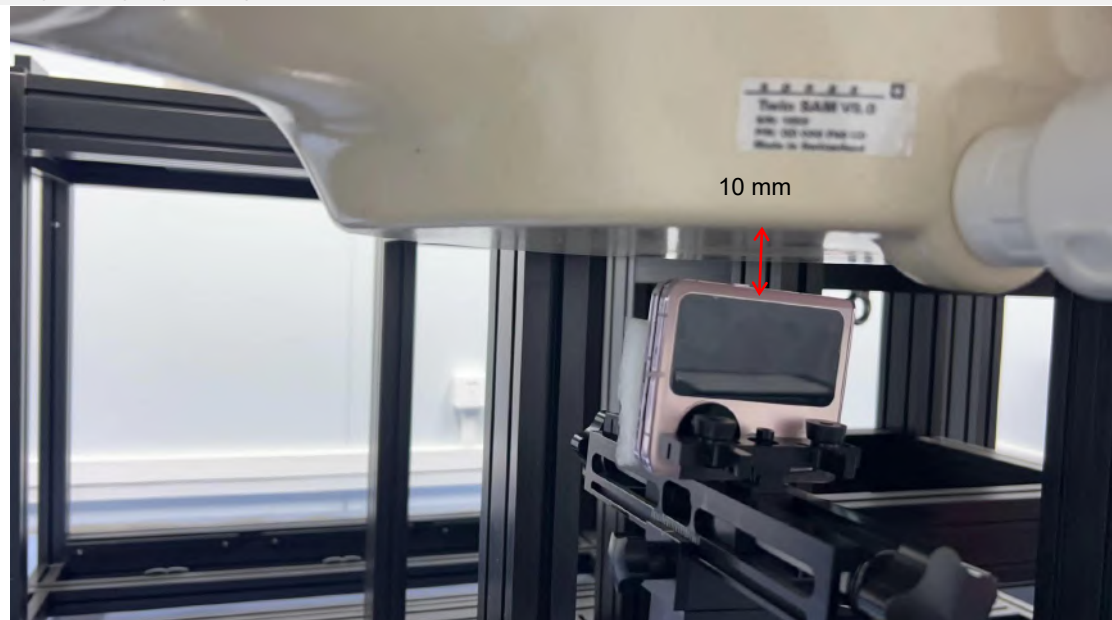

Front Side Body-worn (15mm) Open

Back Side Body-worn (15mm) Open

Front Side (0mm) Close

Back Side (0mm) Close

Left Edge (0mm) Close

Bottom Edge (0mm) Close

Top Edge (0mm) Close

Front Side (10mm) Close

Back Side (10mm) Close

Right Edge (10mm) Close

Left Edge (10mm) Close

Front Side Body-worn (15mm) Close

Back Side Body-worn (15mm) Close