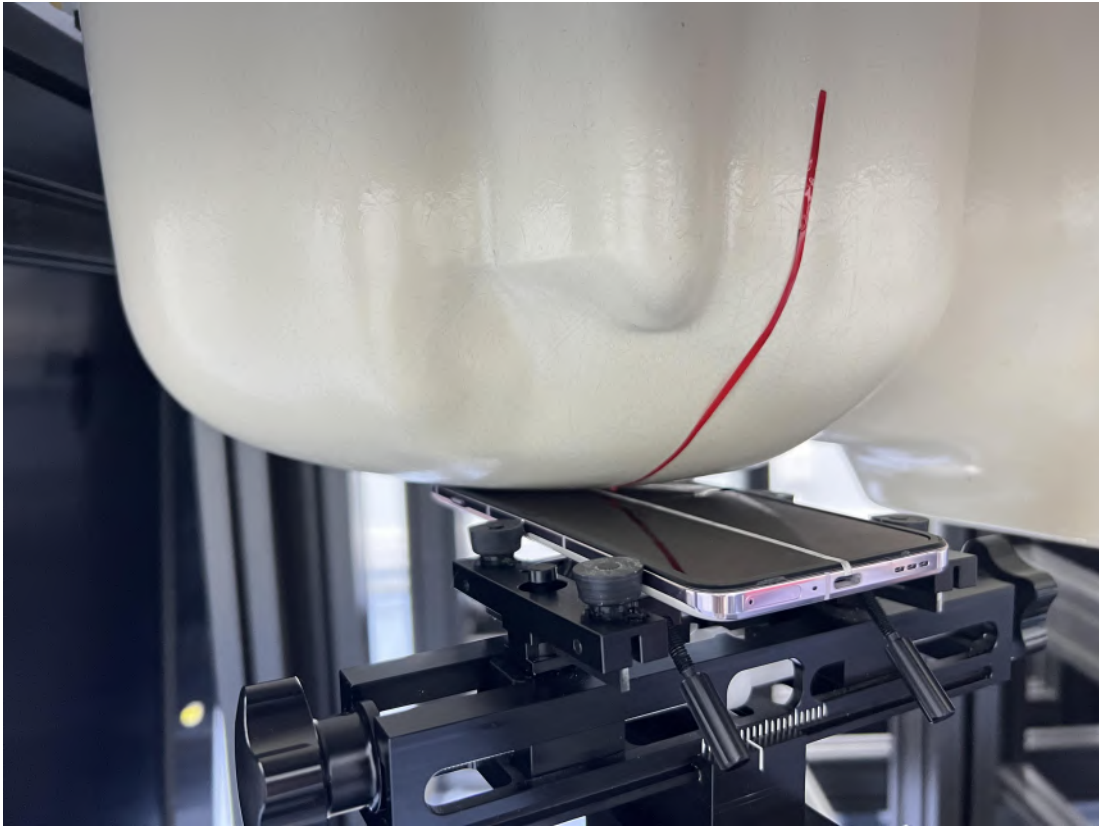

TEST SETUP PHOTOS

Right Head Cheek

Right Head Tilt (15°)

Left Head Cheek

Left Head Tilt (15°)

Front Side (0mm) Open

Back Side (0mm) Open

Left Edge (0mm) Open

Bottom Edge (0mm) Open

Top Edge (0mm) Open

Front Side (10mm) Open

Back Side (10mm) Open

Right Edge (10mm) Open

Left Edge (10mm) Open

Bottom Edge (10mm) Open

Top Edge (10mm) Open

Front Side Body-worn (15mm) Open

Back Side Body-worn (15mm) Open

Front Side (0mm) Close

Back Side (0mm) Close

Left Edge (0mm) Close

Bottom Edge (0mm) Close

Top Edge (0mm) Close

Front Side (10mm) Close

Back Side (10mm) Close

Right Edge (10mm) Close

Left Edge (10mm) Close

Front Side Body-worn (15mm) Close

Back Side Body-worn (15mm) Close