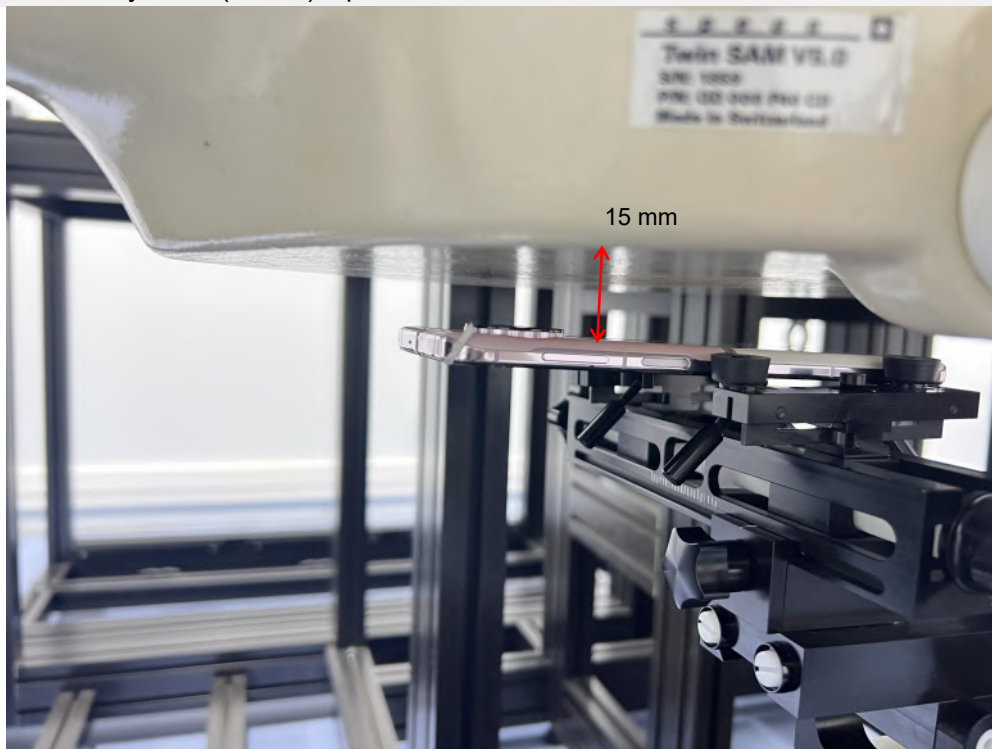

TEST SETUP PHOTOS

Right Head Cheek

Right Head Tilt (15°)

Left Head Cheek

Left Head Tilt (15°)

Front Side (0mm) Open

Back Side (0mm) Open

Left Edge (0mm) Open

Bottom Edge (0mm) Open

Top Edge (0mm) Open

Front Side (10mm) Open

Back Side (10mm) Open

Right Edge (10mm) Open

Left Edge (10mm) Open

Bottom Edge (10mm) Open

Top Edge (10mm) Open

Front Side Body-worn (15mm) Open

Back Side Body-worn (15mm) Open

Front Side (0mm) Close

Back Side (0mm) Close

Left Edge (0mm) Close

Bottom Edge (0mm) Close

Top Edge (0mm) Close

Front Side (10mm) Close

Back Side (10mm) Close

Right Edge (10mm) Close

Left Edge (10mm) Close

Front Side Body-worn (15mm) Close

Back Side Body-worn (15mm) Close