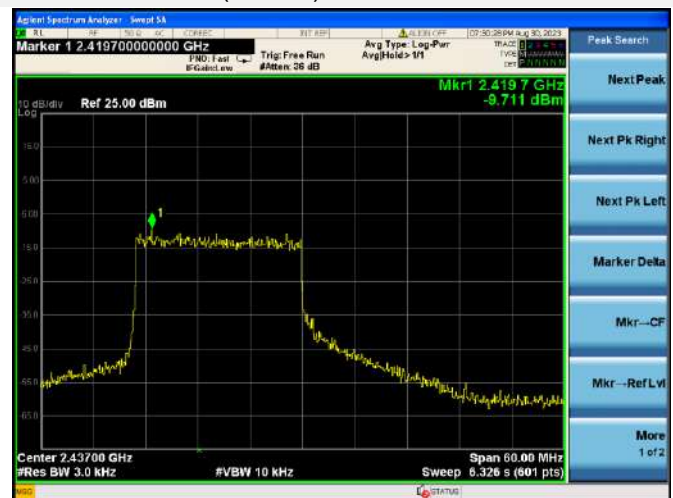

802.11ax-40 MHz(RU52) HIGH CHANNEL

802.11ax-40 MHz(RU106) LOW CHANNEL

802.11ax-40 MHz(RU106) MIDDLE CHANNEL

802.11ax-40 MHz(RU106) HIGH CHANNEL

802.11ax-40 MHz(RU242) LOW CHANNEL

802.11ax-40 MHz(RU242) MIDDLE CHANNEL