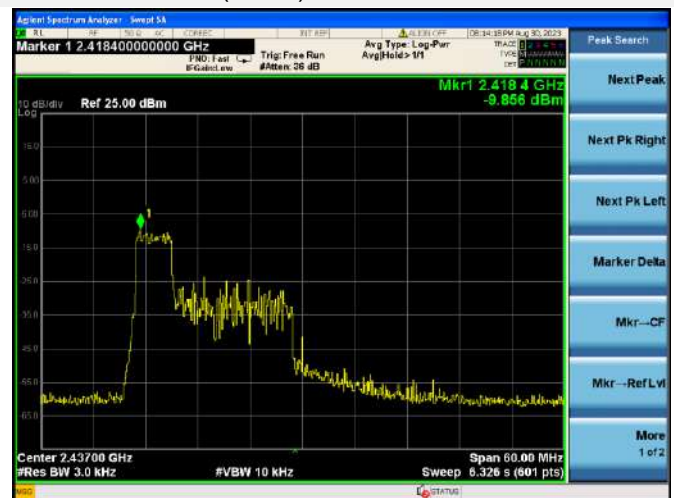

802.11ax-20 MHz(RU26) HIGH CHANNEL

802.11ax-20 MHz(RU52) LOW CHANNEL

802.11ax-20 MHz(RU52) MIDDLE CHANNEL

802.11ax-20 MHz(RU52) HIGH CHANNEL

802.11ax-20 MHz(RU106) LOW CHANNEL

802.11ax-20 MHz(RU106) MIDDLE CHANNEL

802.11ax-20 MHz(RU106) HIGH CHANNEL

802.11ax-40 MHz(RU26) LOW CHANNEL

802.11ax-40 MHz(RU26) MIDDLE CHANNEL

802.11ax-40 MHz(RU26) HIGH CHANNEL

802.11ax-40 MHz(RU52) LOW CHANNEL

802.11ax-40 MHz(RU52) MIDDLE CHANNEL

802.11ax-40 MHz(RU52) HIGH CHANNEL

802.11ax-40 MHz(RU106) LOW CHANNEL

802.11ax-40 MHz(RU106) MIDDLE CHANNEL

802.11ax-40 MHz(RU106) HIGH CHANNEL

802.11ax-40 MHz(RU242) LOW CHANNEL

802.11ax-40 MHz(RU242) MIDDLE CHANNEL