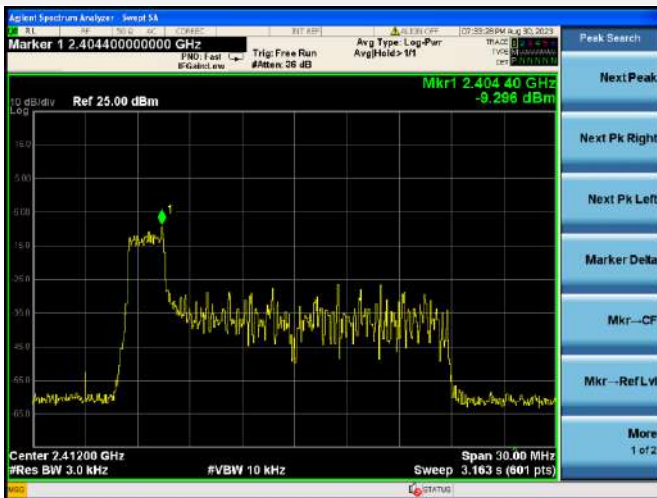

802.11ax-40 MHz(SU) CHANNEL 5

802.11ax-40 MHz(SU) CHANNEL 6

802.11ax-40 MHz(SU) CHANNEL 7

802.11ax-40 MHz(SU) CHANNEL 8

802.11ax-40 MHz(SU) CHANNEL 9

802.11ax-20 MHz(RU26) LOW CHANNEL

802.11ax-20 MHz(RU26) MIDDLE CHANNEL

802.11ax-20 MHz(RU26) HIGH CHANNEL

802.11ax-20 MHz(RU52) LOW CHANNEL

802.11ax-20 MHz(RU52) MIDDLE CHANNEL

802.11ax-20 MHz(RU52) HIGH CHANNEL

802.11ax-20 MHz(RU106) LOW CHANNEL

802.11ax-20 MHz(RU106) MIDDLE CHANNEL