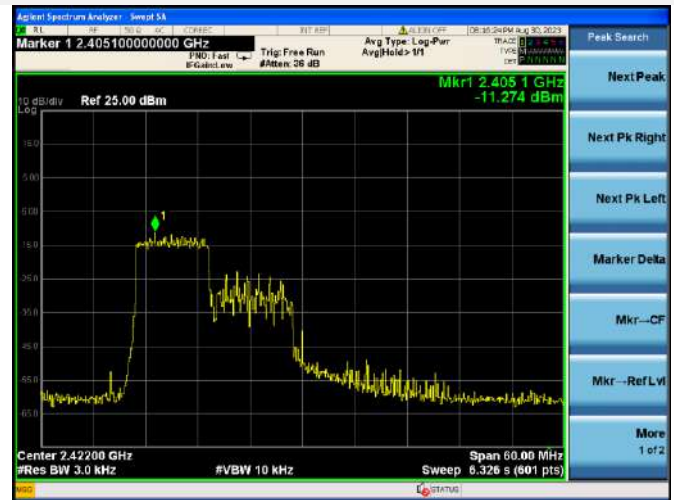

802.11ax-20 MHz(RU26) HIGH CHANNEL

802.11ax-20 MHz(RU52) LOW CHANNEL

802.11ax-20 MHz(RU52) MIDDLE CHANNEL

802.11ax-20 MHz(RU52) HIGH CHANNEL

802.11ax-20 MHz(RU106) LOW CHANNEL

802.11ax-20 MHz(RU106) MIDDLE CHANNEL

802.11ax-20 MHz(RU106) HIGH CHANNEL

802.11ax-40 MHz(RU26) LOW CHANNEL

802.11ax-40 MHz(RU26) MIDDLE CHANNEL

802.11ax-40 MHz(RU26) HIGH CHANNEL

802.11ax-40 MHz(RU52) LOW CHANNEL

802.11ax-40 MHz(RU52) MIDDLE CHANNEL

802.11ax-40 MHz(RU52) HIGH CHANNEL

802.11ax-40 MHz(RU106) LOW CHANNEL

802.11ax-40 MHz(RU106) MIDDLE CHANNEL

802.11ax-40 MHz(RU106) HIGH CHANNEL

802.11ax-40 MHz(RU242) LOW CHANNEL

802.11ax-40 MHz(RU242) MIDDLE CHANNEL