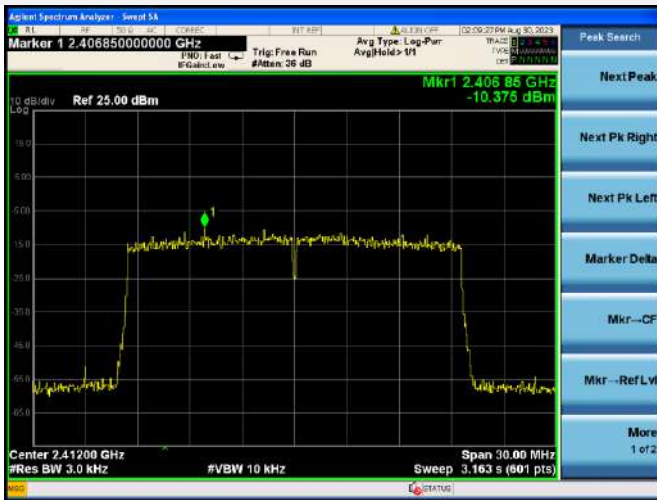

VHT-40 MHz CHANNEL 6

VHT-40 MHz CHANNEL 7

VHT-40 MHz CHANNEL 8

VHT-40 MHz CHANNEL 9

802.11ax-20 MHz(SU) CHANNEL 1

802.11ax-20 MHz(SU) CHANNEL 2

802.11ax-20 MHz(SU) CHANNEL 3

802.11ax-20 MHz(SU) CHANNEL 4