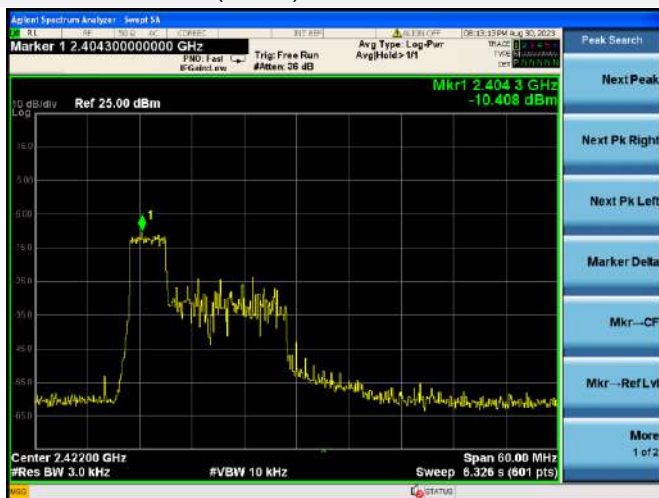

802.11ax-20 MHz(RU106) HIGH CHANNEL

802.11ax-40 MHz(RU26) LOW CHANNEL

802.11ax-40 MHz(RU26) MIDDLE CHANNEL

802.11ax-40 MHz(RU26) HIGH CHANNEL

802.11ax-40 MHz(RU52) LOW CHANNEL

802.11ax-40 MHz(RU52) MIDDLE CHANNEL