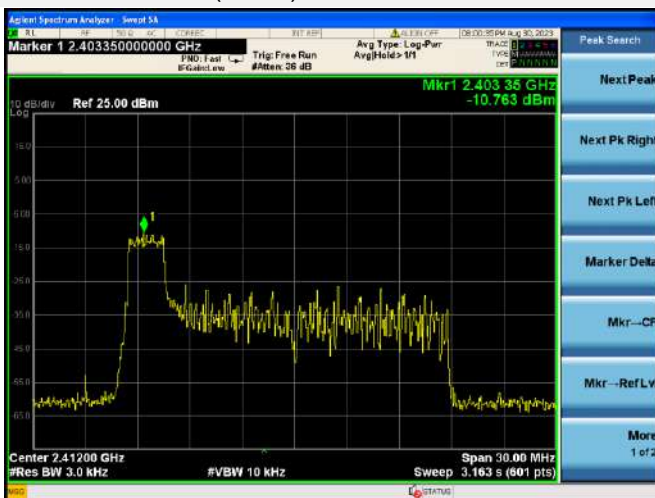

802.11ax-40 MHz(SU) CHANNEL 5

802.11ax-40 MHz(SU) CHANNEL 6

802.11ax-40 MHz(SU) CHANNEL 7

802.11ax-40 MHz(SU) CHANNEL 8

802.11ax-40 MHz(SU) CHANNEL 9

802.11ax-20 MHz(RU26) LOW CHANNEL

802.11ax-20 MHz(RU26) MIDDLE CHANNEL

802.11ax-20 MHz(RU26) HIGH CHANNEL

802.11ax-20 MHz(RU52) LOW CHANNEL

802.11ax-20 MHz(RU52) MIDDLE CHANNEL

802.11ax-20 MHz(RU52) HIGH CHANNEL

802.11ax-20 MHz(RU106) LOW CHANNEL

802.11ax-20 MHz(RU106) MIDDLE CHANNEL