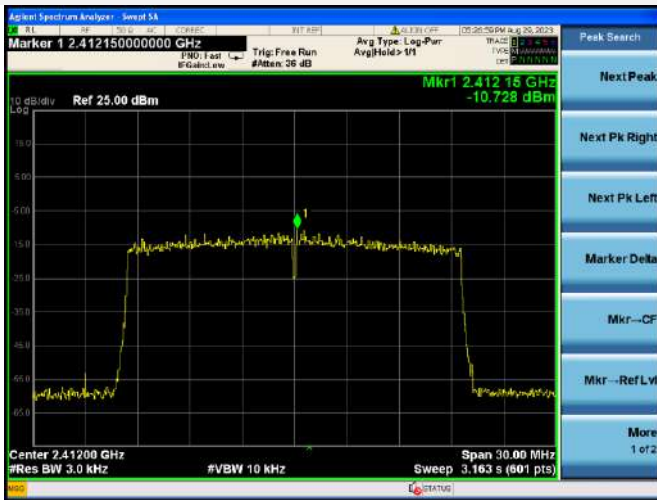

VHT-40 MHz CHANNEL 6

VHT-40 MHz CHANNEL 7

VHT-40 MHz CHANNEL 8

VHT-40 MHz CHANNEL 9

802.11ax-20 MHz(SU) CHANNEL 1

802.11ax-20 MHz(SU) CHANNEL 2

802.11ax-20 MHz(SU) CHANNEL 3

802.11ax-20 MHz(SU) CHANNEL 4