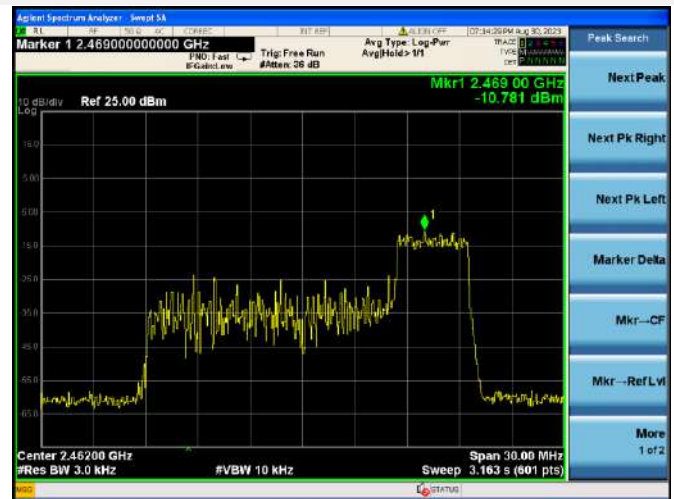

802.11ax-20 MHz(RU26) HIGH CHANNEL

802.11ax-20 MHz(RU52) LOW CHANNEL

802.11ax-20 MHz(RU52) MIDDLE CHANNEL

802.11ax-20 MHz(RU52) HIGH CHANNEL

802.11ax-20 MHz(RU106) LOW CHANNEL

802.11ax-20 MHz(RU106) MIDDLE CHANNEL

802.11ax-20 MHz(RU106) HIGH CHANNEL

802.11ax-40 MHz(RU26) LOW CHANNEL

802.11ax-40 MHz(RU26) MIDDLE CHANNEL

802.11ax-40 MHz(RU26) HIGH CHANNEL

802.11ax-40 MHz(RU52) LOW CHANNEL

802.11ax-40 MHz(RU52) MIDDLE CHANNEL