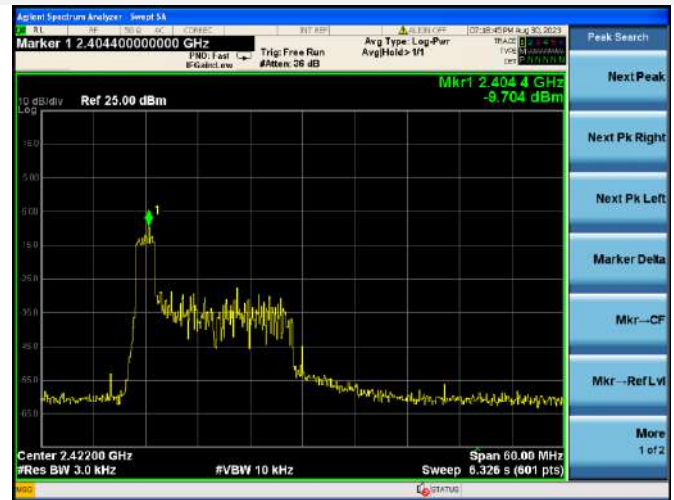

802.11ax-20 MHz(RU26) HIGH CHANNEL

802.11ax-20 MHz(RU52) LOW CHANNEL

802.11ax-20 MHz(RU52) MIDDLE CHANNEL

802.11ax-20 MHz(RU52) HIGH CHANNEL

802.11ax-20 MHz(RU106) LOW CHANNEL

802.11ax-20 MHz(RU106) MIDDLE CHANNEL

802.11ax-20 MHz(RU106) HIGH CHANNEL

802.11ax-40 MHz(RU26) LOW CHANNEL

802.11ax-40 MHz(RU26) MIDDLE CHANNEL

802.11ax-40 MHz(RU26) HIGH CHANNEL

802.11ax-40 MHz(RU52) LOW CHANNEL

802.11ax-40 MHz(RU52) MIDDLE CHANNEL