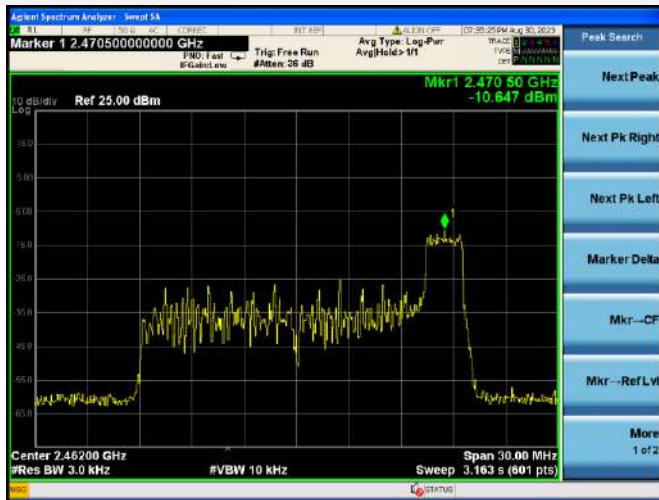

802.11ax-40 MHz(SU) CHANNEL 5

802.11ax-40 MHz(SU) CHANNEL 6

802.11ax-40 MHz(SU) CHANNEL 7

802.11ax-40 MHz(SU) CHANNEL 8

802.11ax-40 MHz(SU) CHANNEL 9

802.11ax-20 MHz(RU26) LOW CHANNEL

802.11ax-20 MHz(RU26) MIDDLE CHANNEL

802.11ax-20 MHz(RU26) HIGH CHANNEL

802.11ax-20 MHz(RU52) LOW CHANNEL

802.11ax-20 MHz(RU52) MIDDLE CHANNEL

802.11ax-20 MHz(RU52) HIGH CHANNEL

802.11ax-20 MHz(RU106) LOW CHANNEL

802.11ax-20 MHz(RU106) MIDDLE CHANNEL