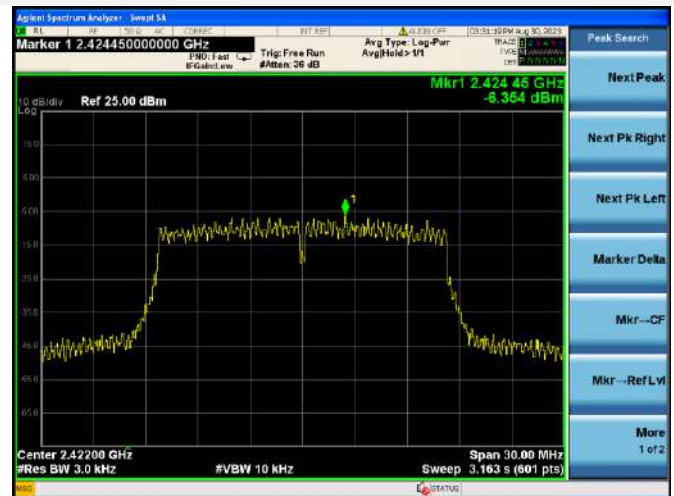

802.11ax-40 MHz(RU52) HIGH CHANNEL

802.11ax-40 MHz(RU106) LOW CHANNEL

802.11ax-40 MHz(RU106) MIDDLE CHANNEL

802.11ax-40 MHz(RU106) HIGH CHANNEL

802.11ax-40 MHz(RU242) LOW CHANNEL

802.11ax-40 MHz(RU242) MIDDLE CHANNEL

802.11ax-40 MHz(RU242) HIGH CHANNEL

MIMO-Aux. Antenna

802.11b CHANNEL 1

802.11b CHANNEL 6

802.11b CHANNEL 11

802.11g CHANNEL 1

802.11g CHANNEL 2

802.11g CHANNEL 3