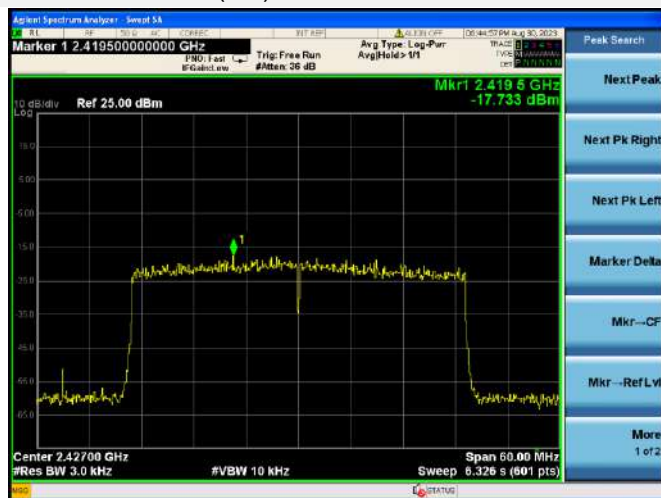

802.11ax-20 MHz(SU) CHANNEL 6

802.11ax-20 MHz(SU) CHANNEL 8

802.11ax-20 MHz(SU) CHANNEL 9

802.11ax-20 MHz(SU) CHANNEL 10

802.11ax-20 MHz(SU) CHANNEL 11

802.11ax-40 MHz(SU) CHANNEL 3

802.11ax-40 MHz(SU) CHANNEL 4