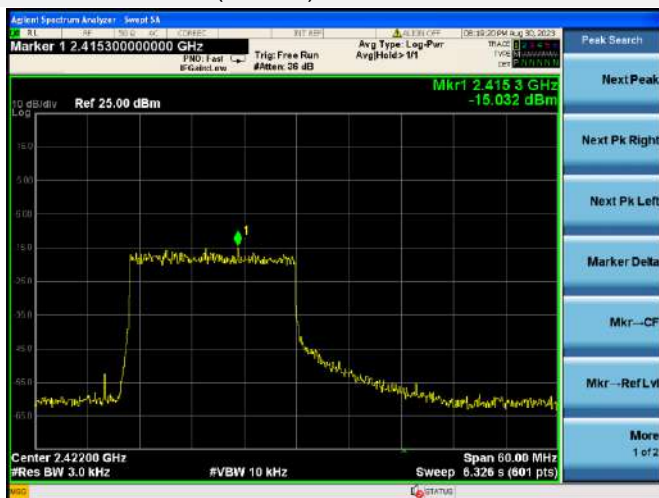

802.11ax-40 MHz(RU52) HIGH CHANNEL

802.11ax-40 MHz(RU106) LOW CHANNEL

802.11ax-40 MHz(RU106) MIDDLE CHANNEL

802.11ax-40 MHz(RU106) HIGH CHANNEL

802.11ax-40 MHz(RU242) LOW CHANNEL

802.11ax-40 MHz(RU242) MIDDLE CHANNEL