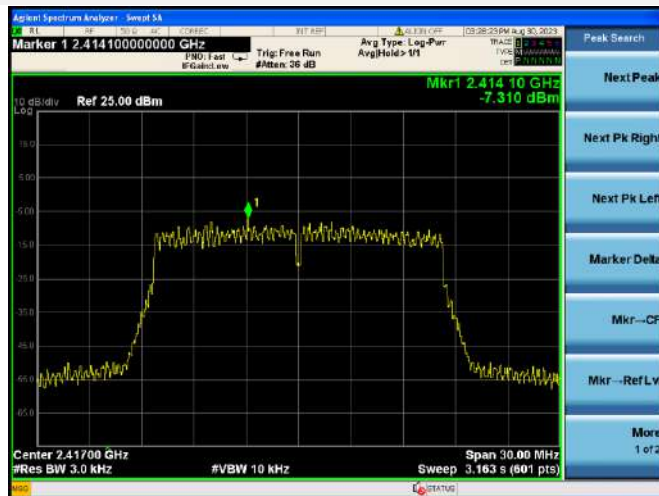

802.11ax-40 MHz(RU242) HIGH CHANNEL

MIMO-Aux. Antenna

802.11b CHANNEL 1

802.11b CHANNEL 6

802.11b CHANNEL 11

802.11g CHANNEL 1

802.11g CHANNEL 2

802.11g CHANNEL 3