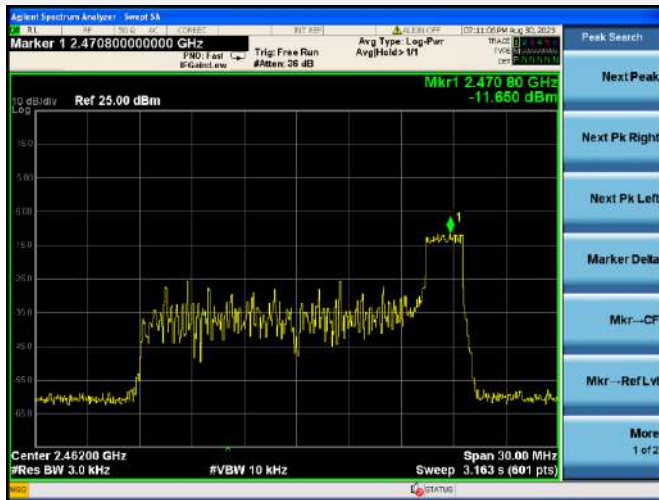

802.11ax-40 MHz(SU) CHANNEL 5

802.11ax-40 MHz(SU) CHANNEL 6

802.11ax-40 MHz(SU) CHANNEL 7

802.11ax-40 MHz(SU) CHANNEL 8

802.11ax-40 MHz(SU) CHANNEL 9

802.11ax-20 MHz(RU26) LOW CHANNEL

802.11ax-20 MHz(RU26) MIDDLE CHANNEL

802.11ax-20 MHz(RU26) HIGH CHANNEL

802.11ax-20 MHz(RU52) LOW CHANNEL

802.11ax-20 MHz(RU52) MIDDLE CHANNEL

802.11ax-20 MHz(RU52) HIGH CHANNEL

802.11ax-20 MHz(RU106) LOW CHANNEL

802.11ax-20 MHz(RU106) MIDDLE CHANNEL