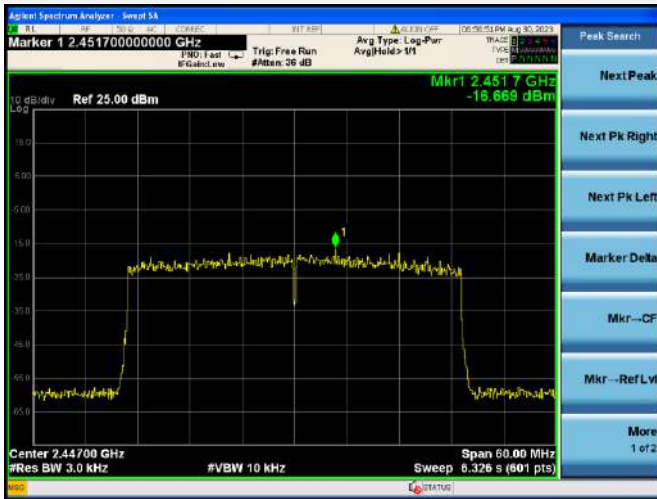

802.11ax-40 MHz(SU) CHANNEL 5

802.11ax-40 MHz(SU) CHANNEL 6

802.11ax-40 MHz(SU) CHANNEL 7

802.11ax-40 MHz(SU) CHANNEL 8

802.11ax-40 MHz(SU) CHANNEL 9

802.11ax-20 MHz(RU26) LOW CHANNEL

802.11ax-20 MHz(RU26) MIDDLE CHANNEL

802.11ax-20 MHz(RU26) HIGH CHANNEL

802.11ax-20 MHz(RU52) LOW CHANNEL

802.11ax-20 MHz(RU52) MIDDLE CHANNEL

802.11ax-20 MHz(RU52) HIGH CHANNEL

802.11ax-20 MHz(RU106) LOW CHANNEL

802.11ax-20 MHz(RU106) MIDDLE CHANNEL