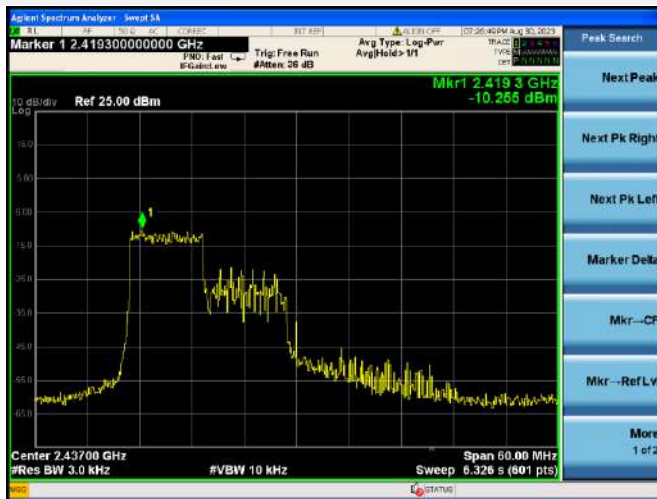

802.11ax-20 MHz(RU106) HIGH CHANNEL

802.11ax-40 MHz(RU26) LOW CHANNEL

802.11ax-40 MHz(RU26) MIDDLE CHANNEL

802.11ax-40 MHz(RU26) HIGH CHANNEL

802.11ax-40 MHz(RU52) LOW CHANNEL

802.11ax-40 MHz(RU52) MIDDLE CHANNEL

802.11ax-40 MHz(RU52) HIGH CHANNEL

802.11ax-40 MHz(RU106) LOW CHANNEL

802.11ax-40 MHz(RU106) MIDDLE CHANNEL

802.11ax-40 MHz(RU106) HIGH CHANNEL

802.11ax-40 MHz(RU242) LOW CHANNEL

802.11ax-40 MHz(RU242) MIDDLE CHANNEL