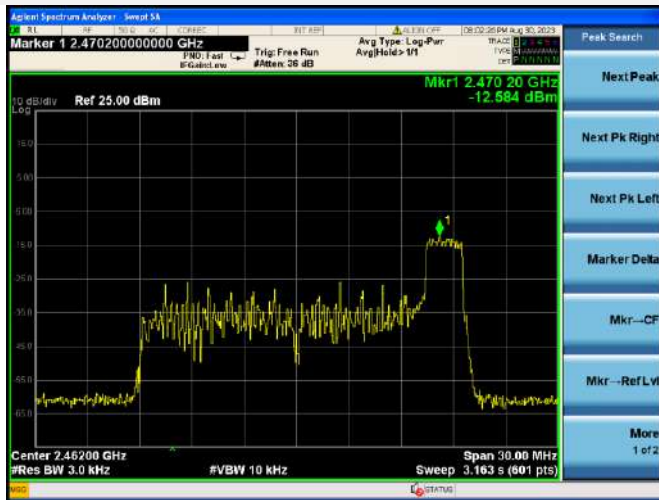

802.11ax-40 MHz(SU) CHANNEL 5

802.11ax-40 MHz(SU) CHANNEL 6

802.11ax-40 MHz(SU) CHANNEL 7

802.11ax-40 MHz(SU) CHANNEL 8

802.11ax-40 MHz(SU) CHANNEL 9

802.11ax-20 MHz(RU26) LOW CHANNEL

802.11ax-20 MHz(RU26) MIDDLE CHANNEL

802.11ax-20 MHz(RU26) HIGH CHANNEL

802.11ax-20 MHz(RU52) LOW CHANNEL

802.11ax-20 MHz(RU52) MIDDLE CHANNEL

802.11ax-20 MHz(RU52) HIGH CHANNEL

802.11ax-20 MHz(RU106) LOW CHANNEL

802.11ax-20 MHz(RU106) MIDDLE CHANNEL