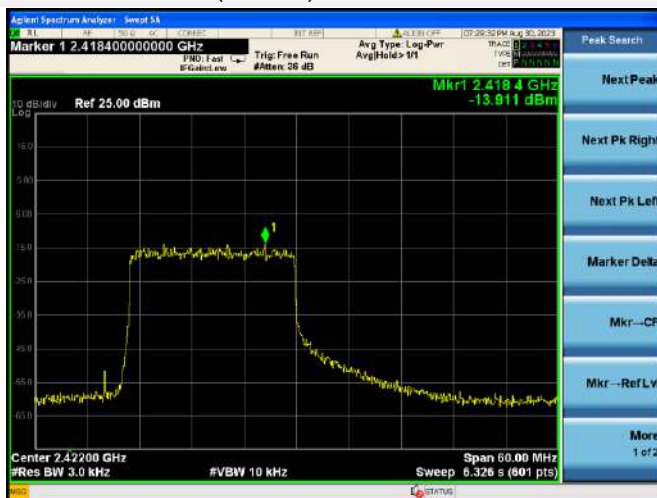

802.11ax-40 MHz(RU52) HIGH CHANNEL

802.11ax-40 MHz(RU106) LOW CHANNEL

802.11ax-40 MHz(RU106) MIDDLE CHANNEL

802.11ax-40 MHz(RU106) HIGH CHANNEL

802.11ax-40 MHz(RU242) LOW CHANNEL

802.11ax-40 MHz(RU242) MIDDLE CHANNEL