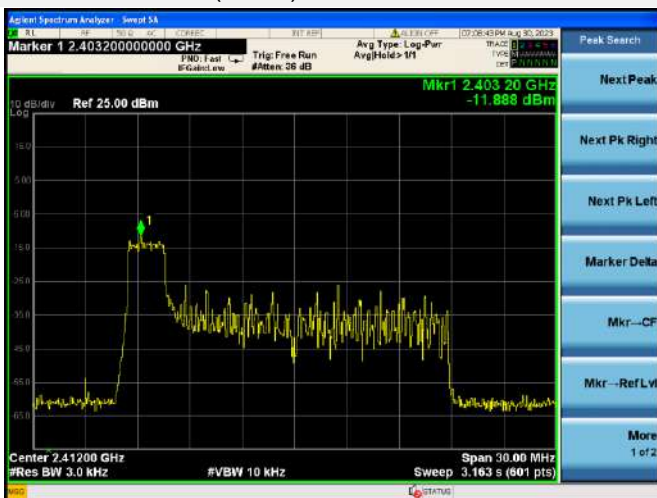

802.11ax-40 MHz(SU) CHANNEL 5

802.11ax-40 MHz(SU) CHANNEL 6

802.11ax-40 MHz(SU) CHANNEL 7

802.11ax-40 MHz(SU) CHANNEL 8

802.11ax-40 MHz(SU) CHANNEL 9

802.11ax-20 MHz(RU26) LOW CHANNEL

802.11ax-20 MHz(RU26) MIDDLE CHANNEL

802.11ax-20 MHz(RU26) HIGH CHANNEL

802.11ax-20 MHz(RU52) LOW CHANNEL

802.11ax-20 MHz(RU52) MIDDLE CHANNEL

802.11ax-20 MHz(RU52) HIGH CHANNEL

802.11ax-20 MHz(RU106) LOW CHANNEL

802.11ax-20 MHz(RU106) MIDDLE CHANNEL