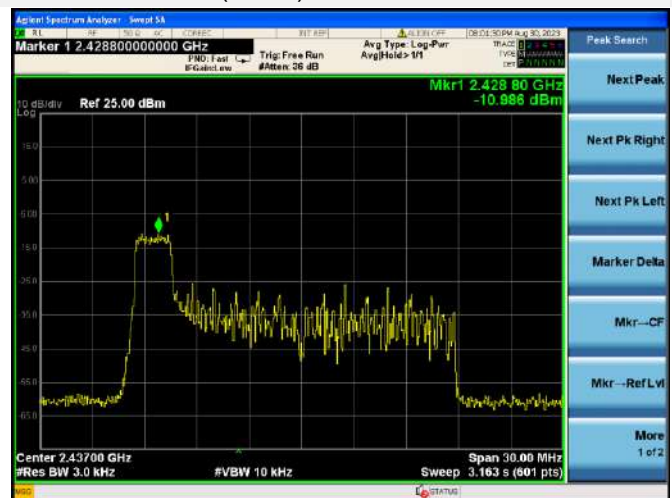

802.11ax-40 MHz(SU) CHANNEL 5

802.11ax-40 MHz(SU) CHANNEL 6

802.11ax-40 MHz(SU) CHANNEL 7

802.11ax-40 MHz(SU) CHANNEL 8

802.11ax-40 MHz(SU) CHANNEL 9

802.11ax-20 MHz(RU26) LOW CHANNEL

802.11ax-20 MHz(RU26) MIDDLE CHANNEL

802.11ax-20 MHz(RU26) HIGH CHANNEL

802.11ax-20 MHz(RU52) LOW CHANNEL

802.11ax-20 MHz(RU52) MIDDLE CHANNEL

802.11ax-20 MHz(RU52) HIGH CHANNEL

802.11ax-20 MHz(RU106) LOW CHANNEL

802.11ax-20 MHz(RU106) MIDDLE CHANNEL