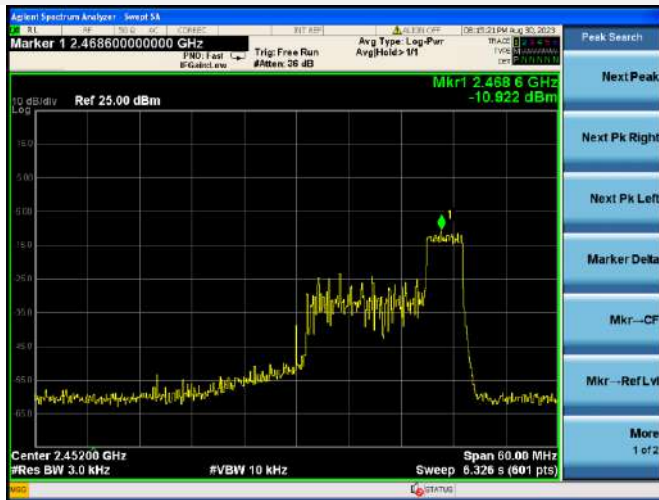

802.11ax-20 MHz(RU26) HIGH CHANNEL

802.11ax-20 MHz(RU52) LOW CHANNEL

802.11ax-20 MHz(RU52) MIDDLE CHANNEL

802.11ax-20 MHz(RU52) HIGH CHANNEL

802.11ax-20 MHz(RU106) LOW CHANNEL

802.11ax-20 MHz(RU106) MIDDLE CHANNEL

802.11ax-20 MHz(RU106) HIGH CHANNEL

802.11ax-40 MHz(RU26) LOW CHANNEL

802.11ax-40 MHz(RU26) MIDDLE CHANNEL

802.11ax-40 MHz(RU26) HIGH CHANNEL

802.11ax-40 MHz(RU52) LOW CHANNEL

802.11ax-40 MHz(RU52) MIDDLE CHANNEL

802.11ax-40 MHz(RU52) HIGH CHANNEL

802.11ax-40 MHz(RU106) LOW CHANNEL

802.11ax-40 MHz(RU106) MIDDLE CHANNEL

802.11ax-40 MHz(RU106) HIGH CHANNEL

802.11ax-40 MHz(RU242) LOW CHANNEL

802.11ax-40 MHz(RU242) MIDDLE CHANNEL