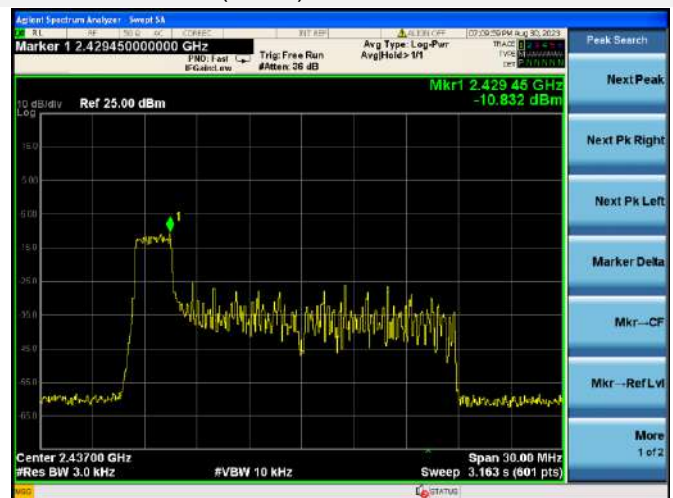

802.11ax-40 MHz(SU) CHANNEL 5

802.11ax-40 MHz(SU) CHANNEL 6

802.11ax-40 MHz(SU) CHANNEL 7

802.11ax-40 MHz(SU) CHANNEL 8

802.11ax-40 MHz(SU) CHANNEL 9

802.11ax-20 MHz(RU26) LOW CHANNEL

802.11ax-20 MHz(RU26) MIDDLE CHANNEL

802.11ax-20 MHz(RU26) HIGH CHANNEL

802.11ax-20 MHz(RU52) LOW CHANNEL

802.11ax-20 MHz(RU52) MIDDLE CHANNEL

802.11ax-20 MHz(RU52) HIGH CHANNEL

802.11ax-20 MHz(RU106) LOW CHANNEL

802.11ax-20 MHz(RU106) MIDDLE CHANNEL