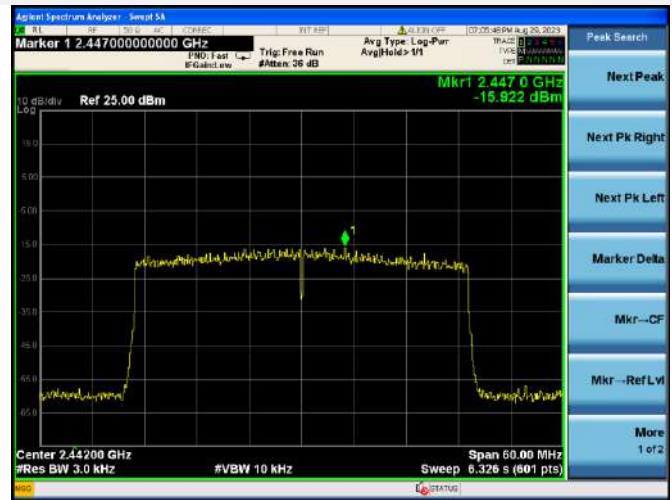

802.11ax-40 MHz(SU) CHANNEL 7