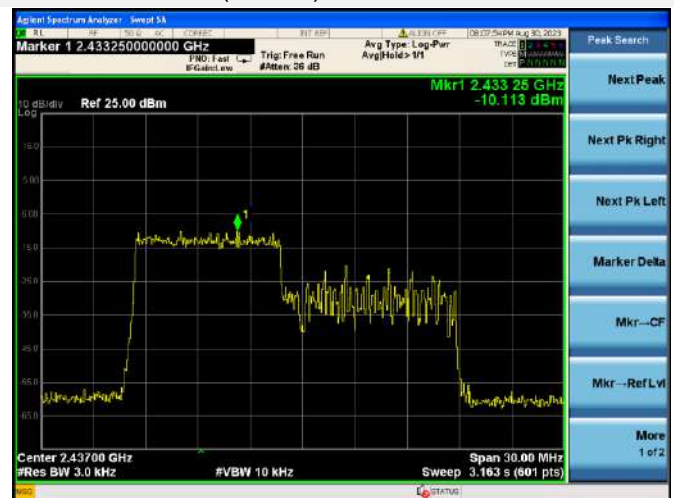

802.11ax-20 MHz(RU26) HIGH CHANNEL

802.11ax-20 MHz(RU52) LOW CHANNEL

802.11ax-20 MHz(RU52) MIDDLE CHANNEL

802.11ax-20 MHz(RU52) HIGH CHANNEL

802.11ax-20 MHz(RU106) LOW CHANNEL

802.11ax-20 MHz(RU106) MIDDLE CHANNEL

802.11ax-20 MHz(RU106) HIGH CHANNEL

802.11ax-40 MHz(RU26) LOW CHANNEL

802.11ax-40 MHz(RU26) MIDDLE CHANNEL

802.11ax-40 MHz(RU26) HIGH CHANNEL

802.11ax-40 MHz(RU52) LOW CHANNEL

802.11ax-40 MHz(RU52) MIDDLE CHANNEL