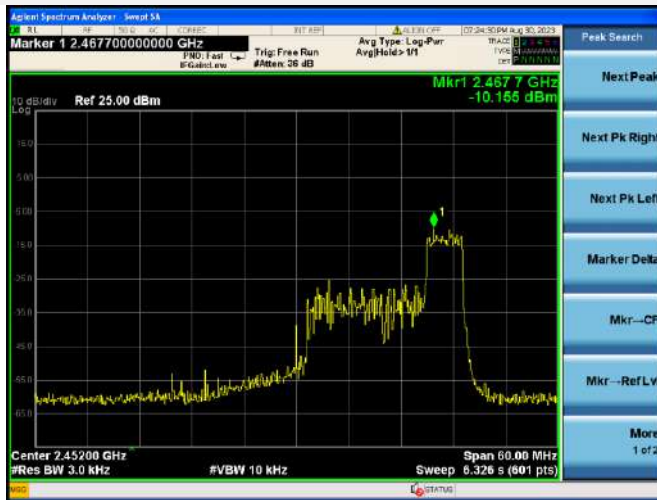

802.11ax-20 MHz(RU26) HIGH CHANNEL

802.11ax-20 MHz(RU52) LOW CHANNEL

802.11ax-20 MHz(RU52) MIDDLE CHANNEL

802.11ax-20 MHz(RU52) HIGH CHANNEL

802.11ax-20 MHz(RU106) LOW CHANNEL

802.11ax-20 MHz(RU106) MIDDLE CHANNEL

802.11ax-20 MHz(RU106) HIGH CHANNEL

802.11ax-40 MHz(RU26) LOW CHANNEL

802.11ax-40 MHz(RU26) MIDDLE CHANNEL

802.11ax-40 MHz(RU26) HIGH CHANNEL

802.11ax-40 MHz(RU52) LOW CHANNEL

802.11ax-40 MHz(RU52) MIDDLE CHANNEL

802.11ax-40 MHz(RU52) HIGH CHANNEL

802.11ax-40 MHz(RU106) LOW CHANNEL

802.11ax-40 MHz(RU106) MIDDLE CHANNEL

802.11ax-40 MHz(RU106) HIGH CHANNEL

802.11ax-40 MHz(RU242) LOW CHANNEL

802.11ax-40 MHz(RU242) MIDDLE CHANNEL