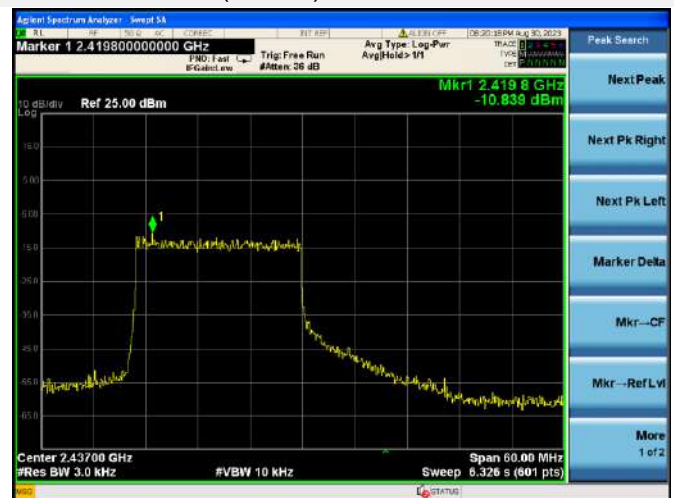

802.11ax-40 MHz(RU52) HIGH CHANNEL

802.11ax-40 MHz(RU106) LOW CHANNEL

802.11ax-40 MHz(RU106) MIDDLE CHANNEL

802.11ax-40 MHz(RU106) HIGH CHANNEL

802.11ax-40 MHz(RU242) LOW CHANNEL

802.11ax-40 MHz(RU242) MIDDLE CHANNEL