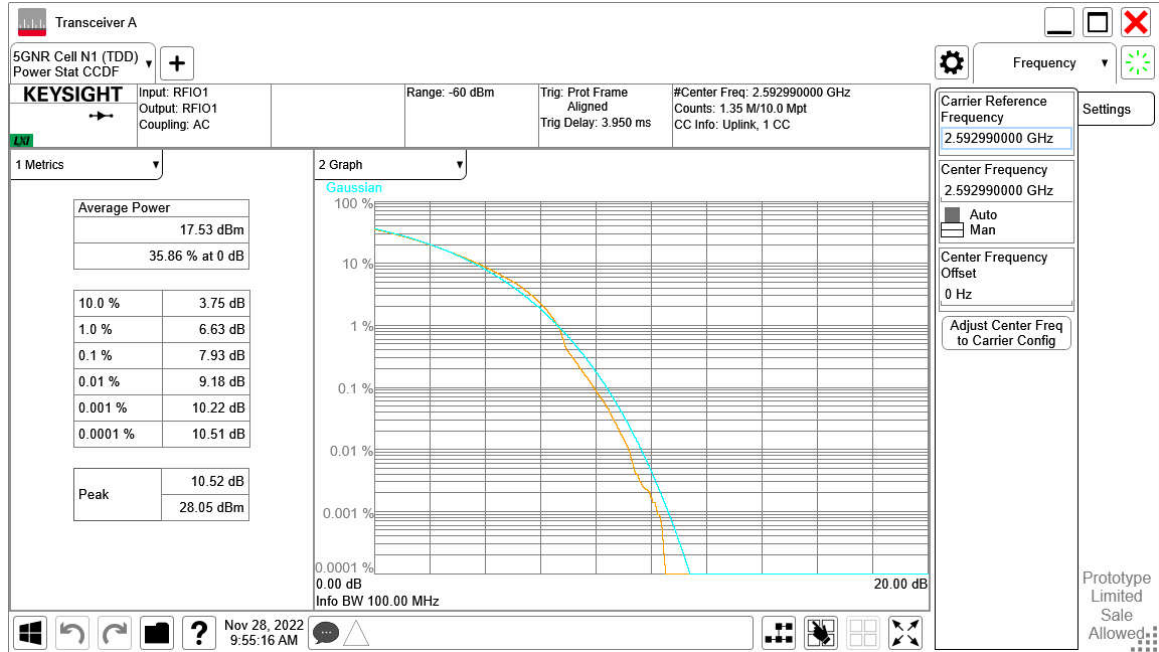

n41, 100MHz Bandwidth, CP-QPSK (PAPR)

n41,100MHz Bandwidth, CP-16QAM (PAPR)

n41,100MHz Bandwidth, CP-64QAM (PAPR)

n41, 100MHz Bandwidth, CP-256QAM (PAPR)

DC_7A-n66A,40MHz

Frequency (MHz)	PAPR (dB)								
	DFT-s-pi/2 BPSK	DFT-s-QPSK	DFT-s-16QAM	DFT-s-64QAM	DFT-s-256QAM	CP-QPSK	CP-16QAM	CP-64QAM	CP-256QAM
1745	4.34	5.40	6.22	6.38	6.56	7.96	8.02	8.12	8.44