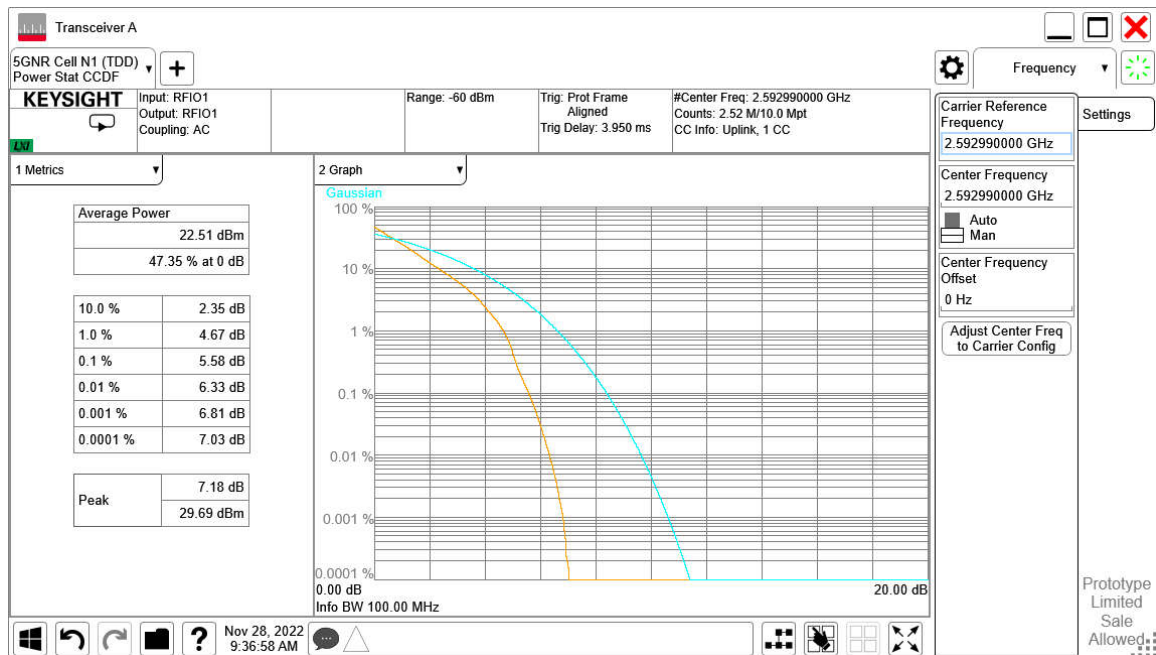

n41,100MHz Bandwidth, DFT-s-QPSK (PAPR)