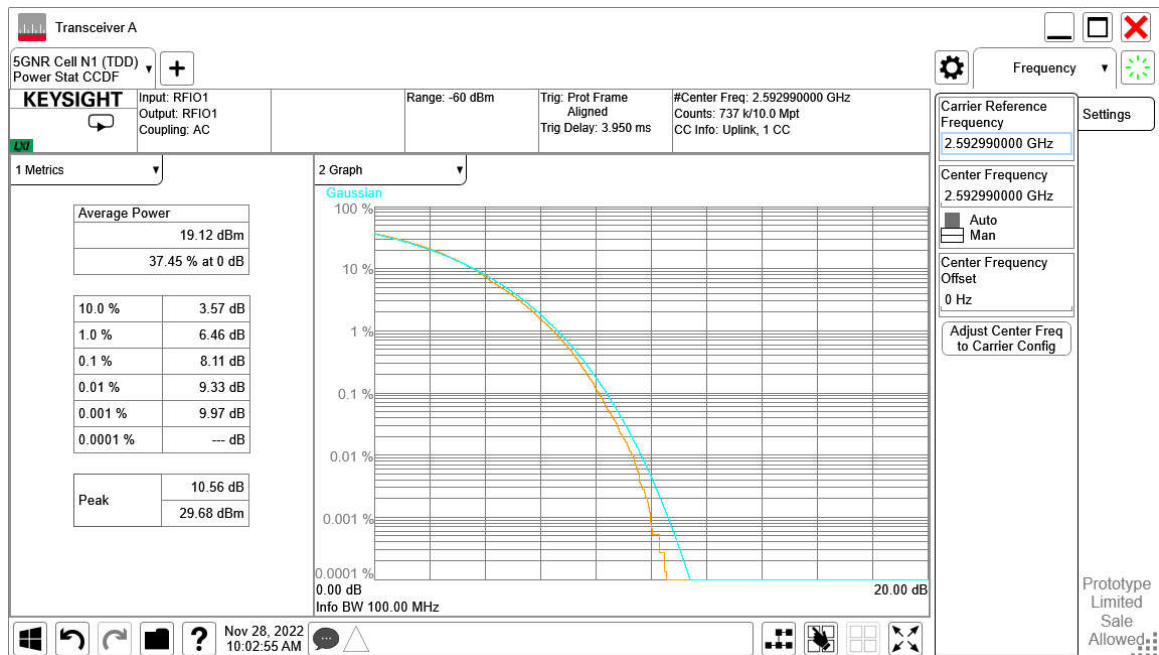

n41, 100MHz Bandwidth, CP-QPSK (PAPR)

n41,100MHz Bandwidth, CP-16QAM (PAPR)

n41,100MHz Bandwidth, CP-64QAM (PAPR)

n41, 100MHz Bandwidth, CP-256QAM (PAPR)

DC_7A-n66A,40MHz

Frequency (MHz)	PAPR (dB)								
	DFT-s-pi/2 BPSK	DFT-s-QPSK	DFT-s-16QAM	DFT-s-64QAM	DFT-s-256QAM	CP-QPSK	CP-16QAM	CP-64QAM	CP-256QAM
1745	4.34	5.40	6.22	6.38	6.56	7.96	8.02	8.12	8.44