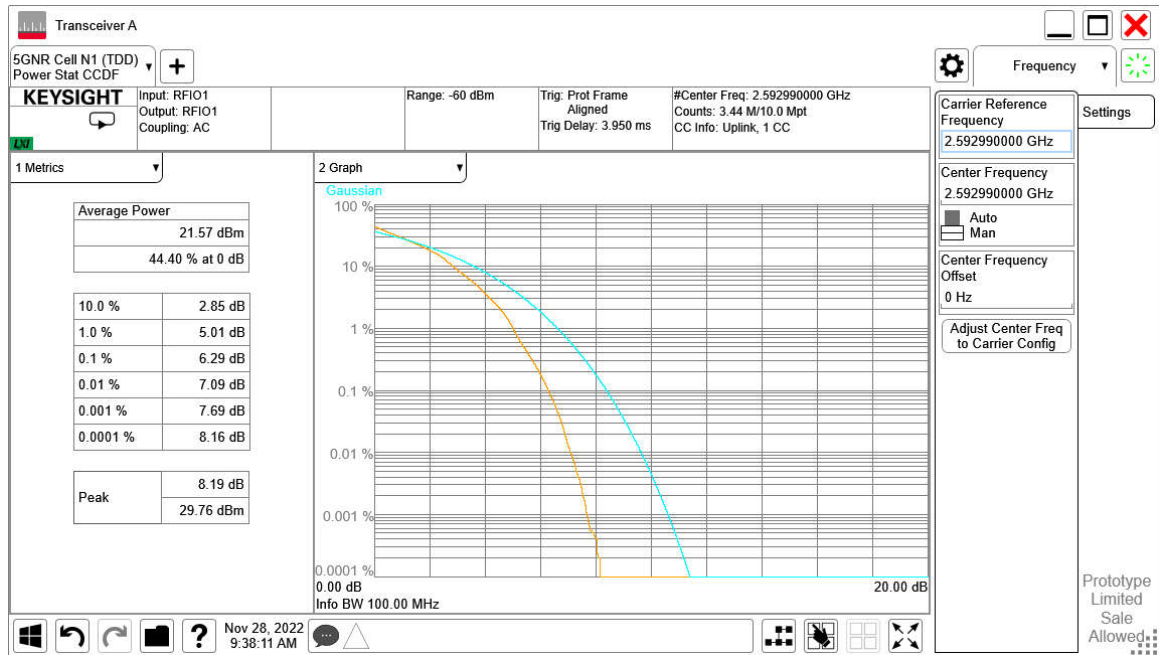

n41,100MHz Bandwidth, DFT-s-pi/2 BPSK (PAPR)

n41,100MHz Bandwidth, DFT-s-QPSK (PAPR)

n41, 100MHz Bandwidth, DFT-s-16QAM (PAPR)

n41, 100MHz Bandwidth, DFT-s-64QAM (PAPR)

n41, 100MHz Bandwidth, DFT-s-256QAM (PAPR)