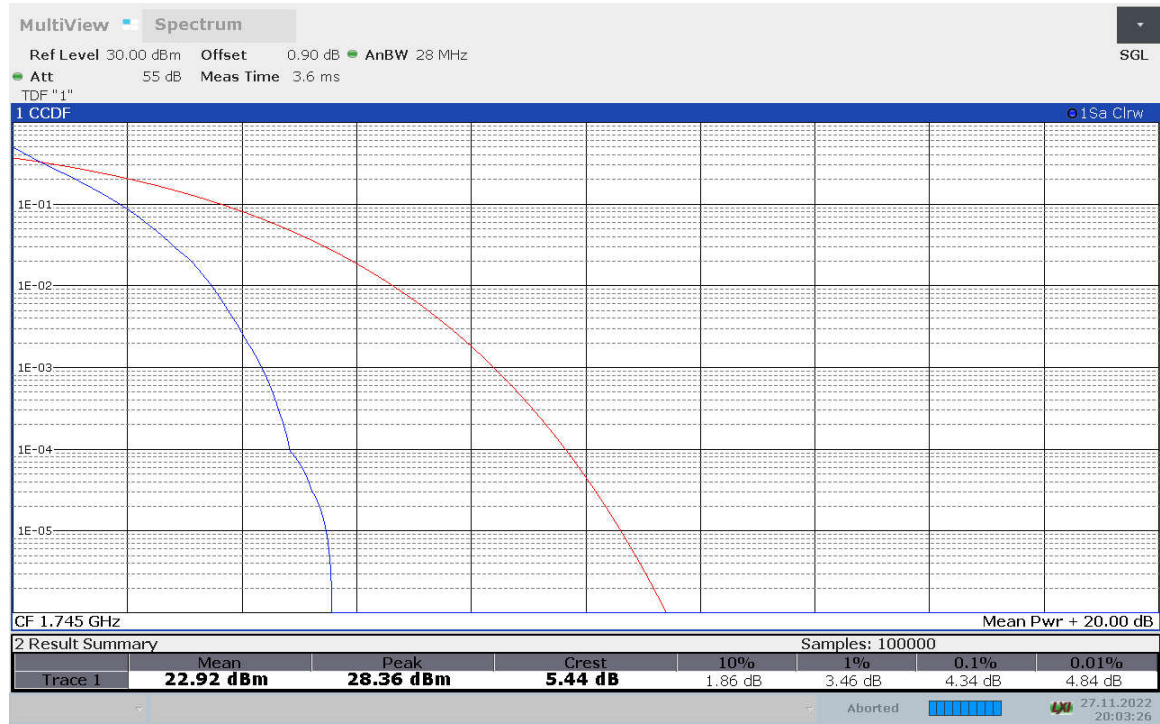

DC_7A-n66A,40MHz

Frequency (MHz)	PAPR (dB)								
	DFT-s-pi/2 BPSK	DFT-s-QPSK	DFT-s-16QAM	DFT-s-64QAM	DFT-s-256QAM	CP-QPSK	CP-16QAM	CP-64QAM	CP-256QAM
1745	4.34	5.40	6.22	6.38	6.56	7.96	8.02	8.12	8.44

DC_7A-n66A,40MHz Bandwidth, DFT-s-pi/2 BPSK (PAPR)