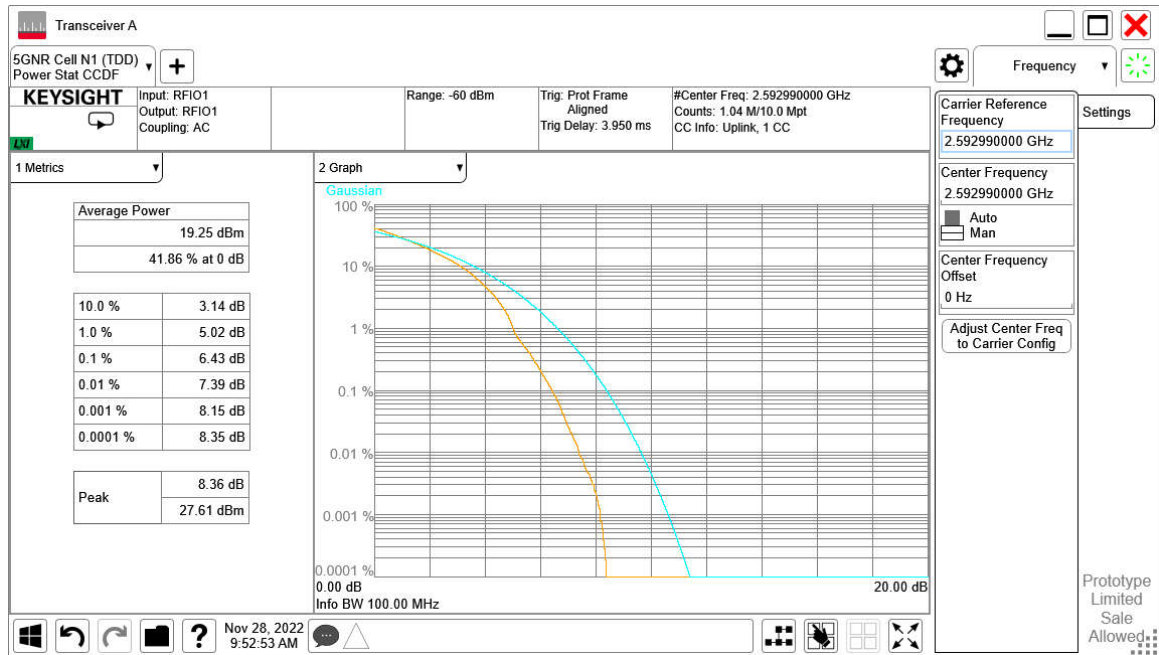

n41,100MHz Bandwidth, DFT-s-pi/2 BPSK (PAPR)

n41,100MHz Bandwidth, DFT-s-QPSK (PAPR)

n41, 100MHz Bandwidth, DFT-s-16QAM (PAPR)

n41, 100MHz Bandwidth, DFT-s-64QAM (PAPR)

n41, 100MHz Bandwidth, DFT-s-256QAM (PAPR)