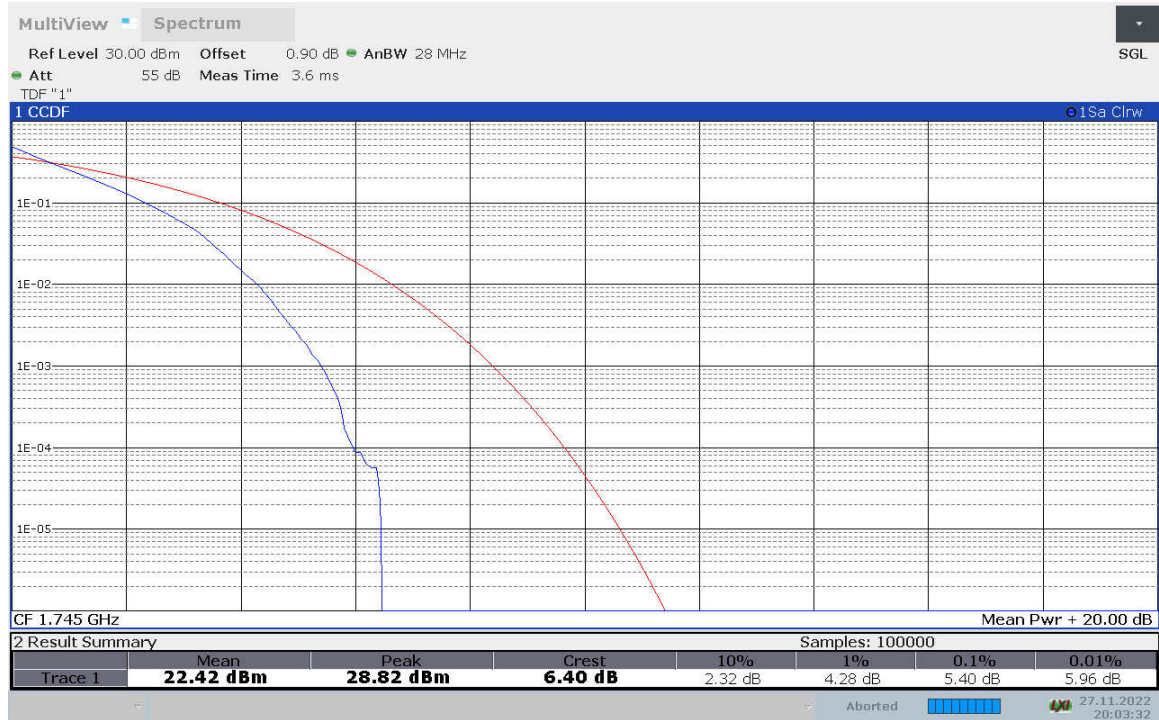

DC_7A-n66A,40MHz Bandwidth, DFT-s-QPSK (PAPR)