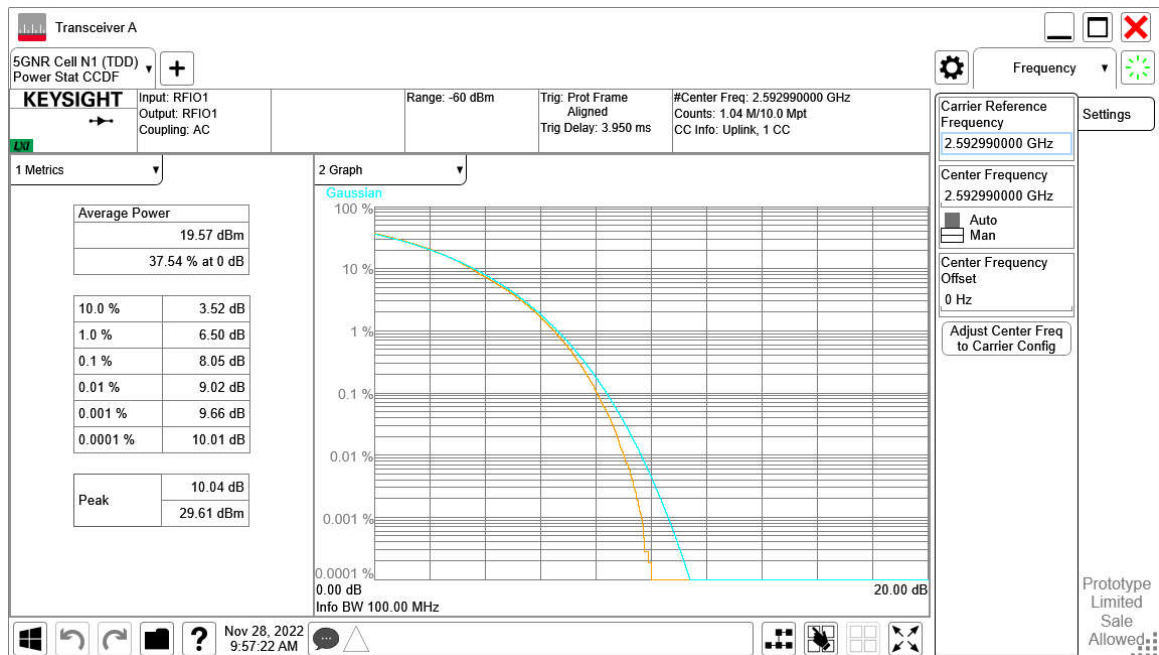

n41, 100MHz Bandwidth, CP-QPSK (PAPR)