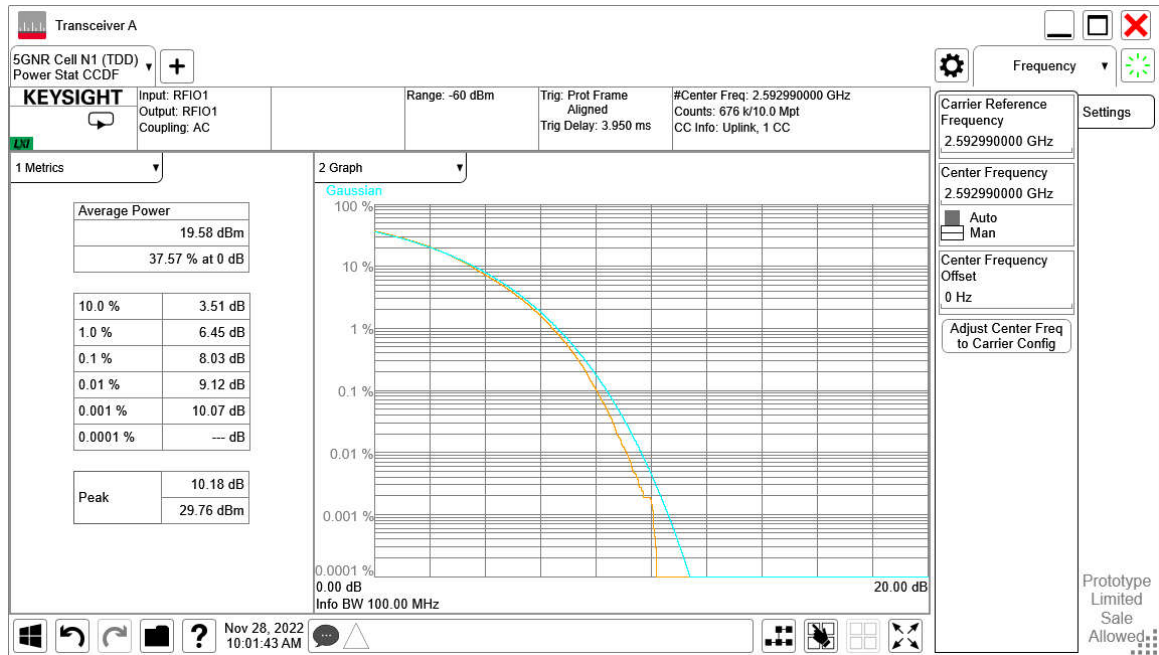

n41,100MHz Bandwidth, CP-16QAM (PAPR)