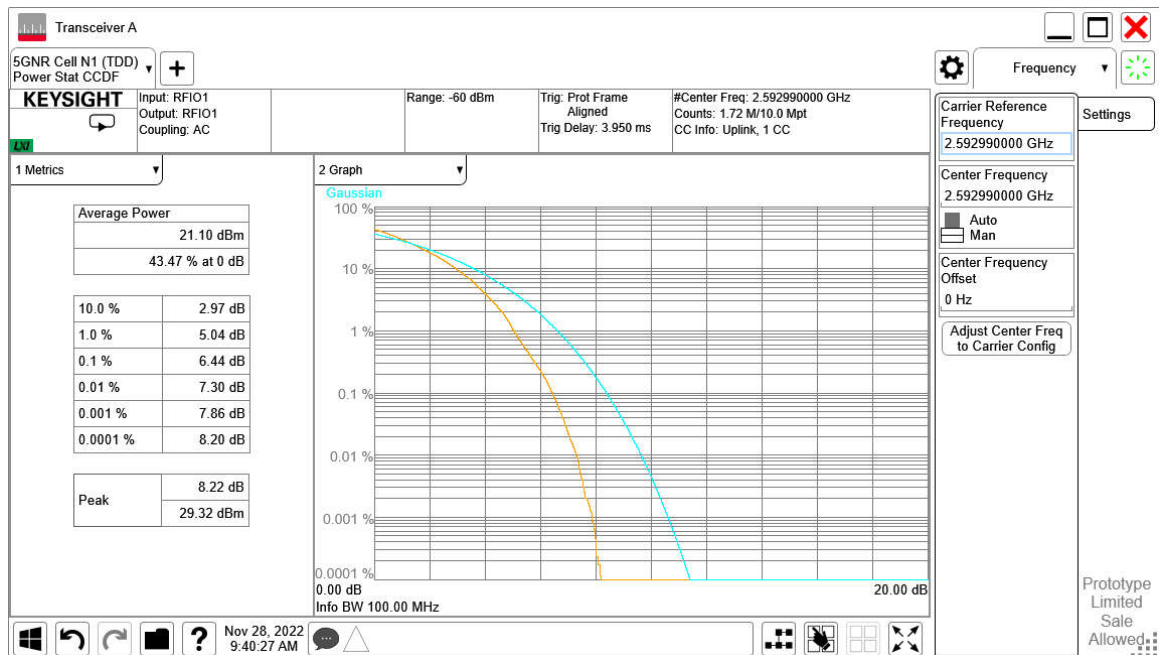

n41,100MHz Bandwidth, DFT-s-pi/2 BPSK (PAPR)

n41,100MHz Bandwidth, DFT-s-QPSK (PAPR)

n41, 100MHz Bandwidth, DFT-s-16QAM (PAPR)

n41, 100MHz Bandwidth, DFT-s-64QAM (PAPR)

n41, 100MHz Bandwidth, DFT-s-256QAM (PAPR)