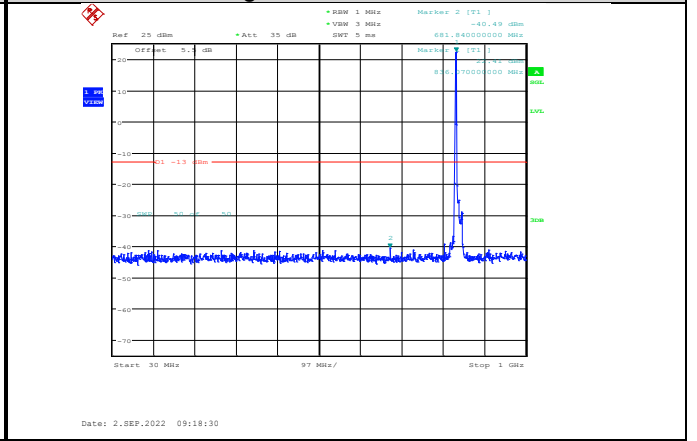

**Band26-15MHz-16QAM-26965-1RB#0-
Range2:1000~10000MHz**

**Band26-15MHz-64QAM-26865-1RB#0-
Range1:30~1000MHz**

**Band26-15MHz-64QAM-26915-1RB#0-
Range2:1000~10000MHz**

**Band26-15MHz-64QAM-26865-1RB#0-
Range2:1000~10000MHz**