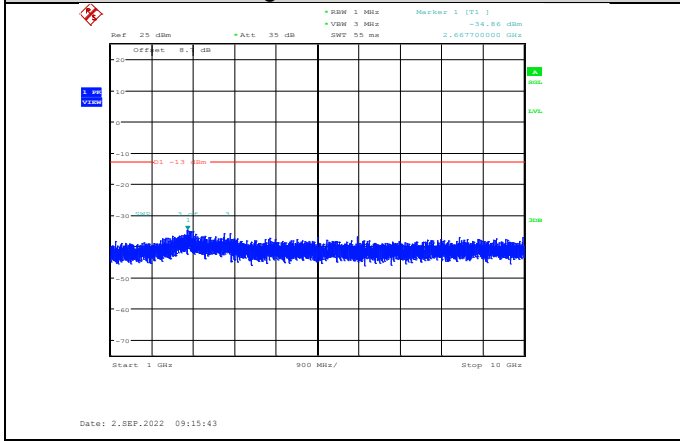

**Band26-15MHz-64QAM-26865-1RB#0-
Range2:1000~10000MHz**