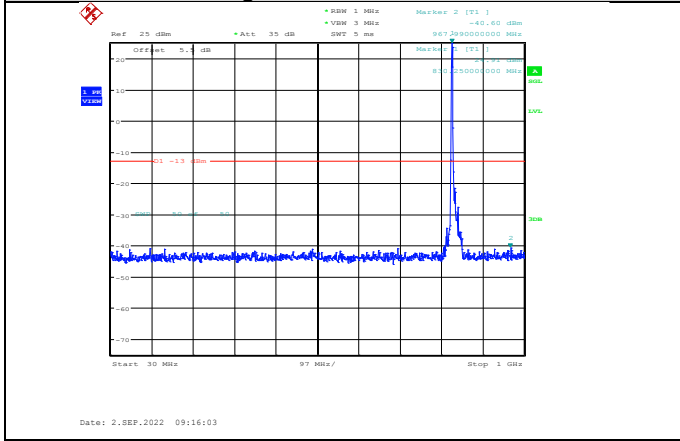

Band26-15MHz-QPSK-26915-1RB#0-Range1:30~1000MHz