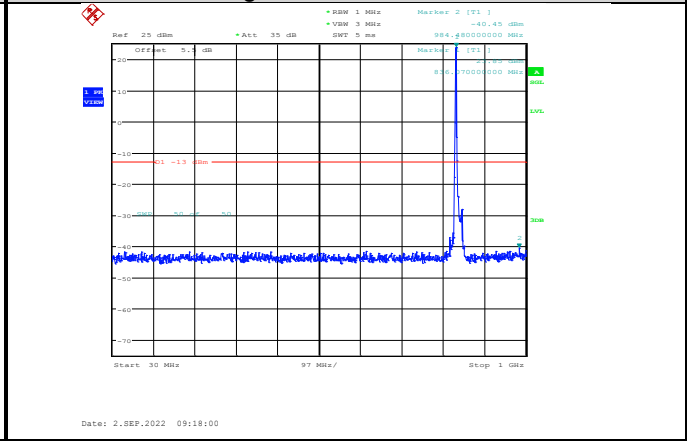

**Band26-15MHz-16QAM-26965-1RB#0-
Range1:30~1000MHz**