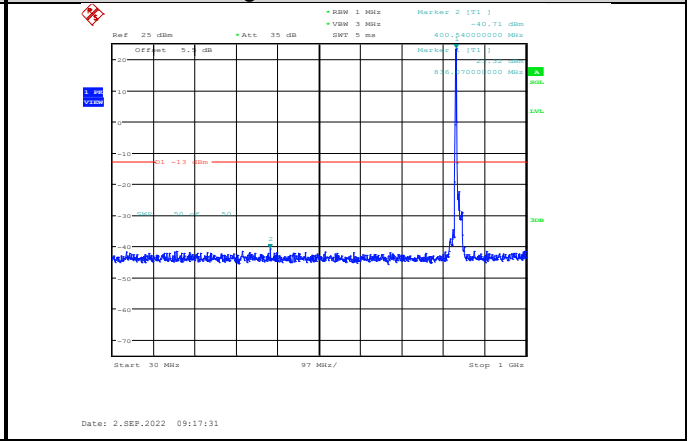

Band26-15MHz-QPSK-26965-1RB#0-Range1:30~1000MHz