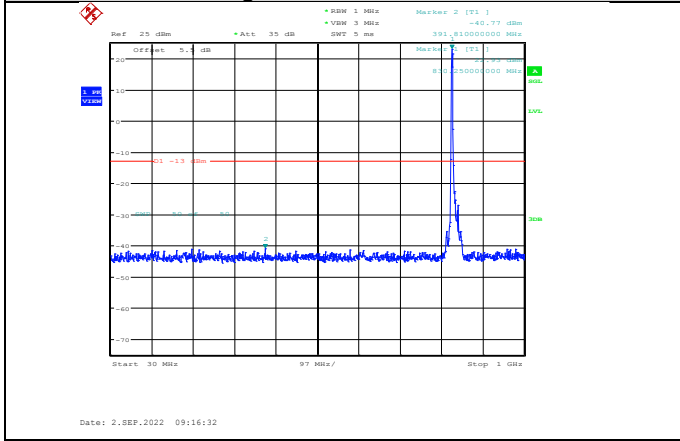

**Band26-15MHz-16QAM-26915-1RB#0-
Range1:30~1000MHz**