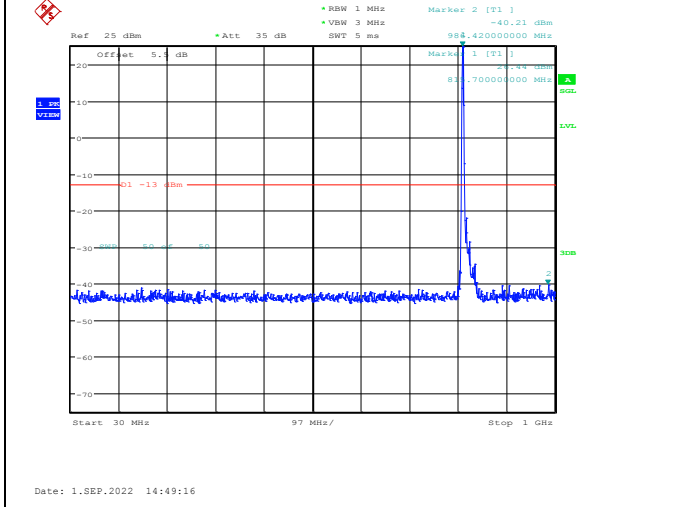

Band26-15MHz-16QAM-26765-1RB#0-Range1:30~1000MHz