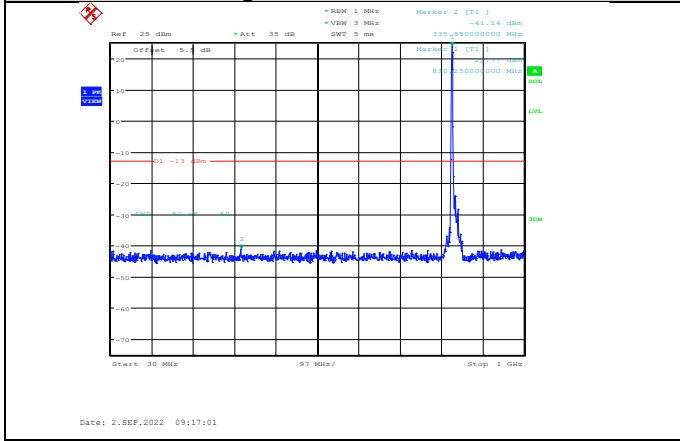

**Band26-15MHz-64QAM-26915-1RB#0-
Range1:30~1000MHz**