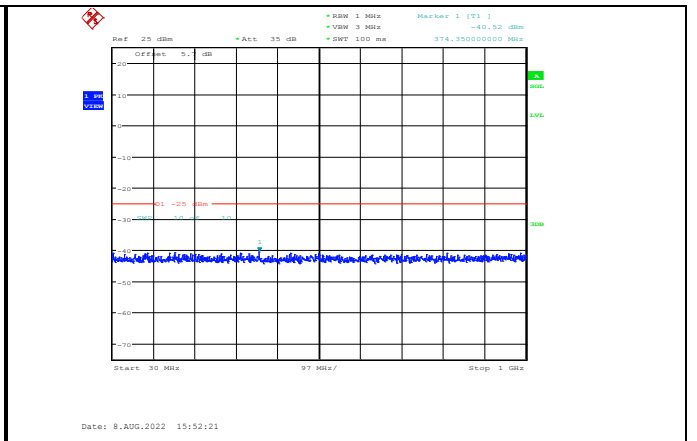

Band38-10MHz-64QAM-38200-1RB#0-Range3:3000~27000MHz