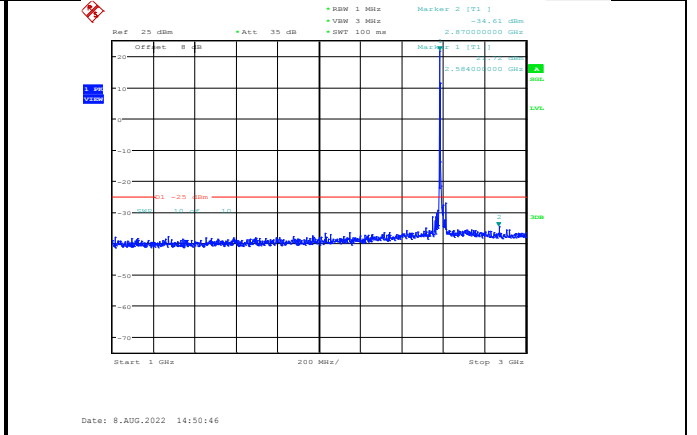

Band41-15MHz-64QAM-40590-1RB#0-Range1:30~1000MHz