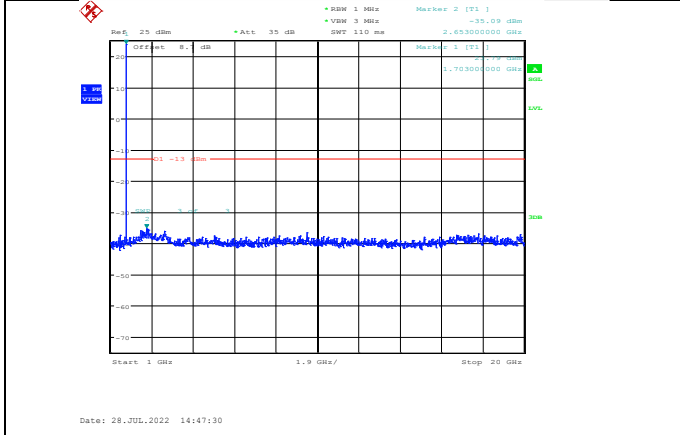

Band66-5MHz-16QAM-131997-1RB#0-Range1:30~1000MHz