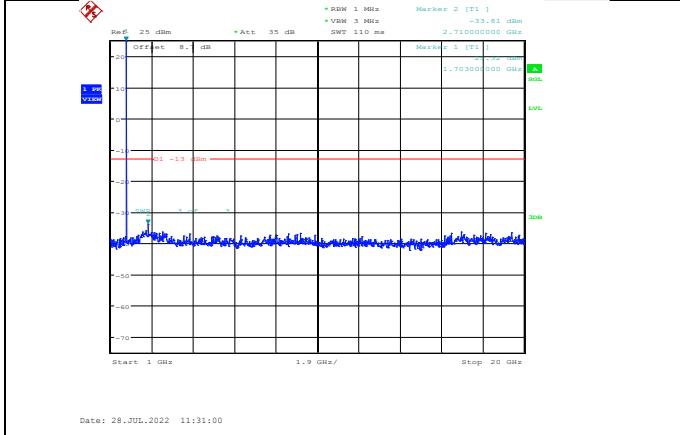

Band66-1.4MHz-16QAM-131979-1RB#0-Range1:30~1000MHz