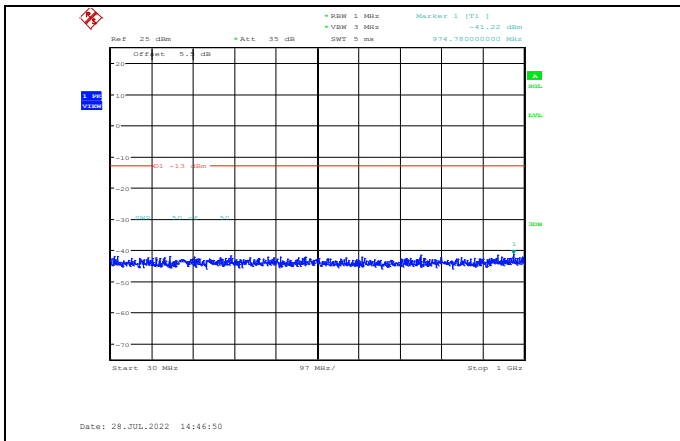

Band66-3MHz-64QAM-132322-1RB#0-Range1:30~1000MHz