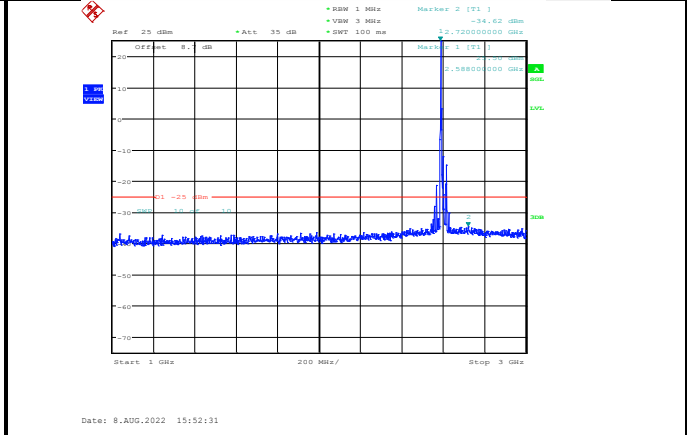

Band38-15MHz-QPSK-38000-1RB#0-Range1:30~1000MHz