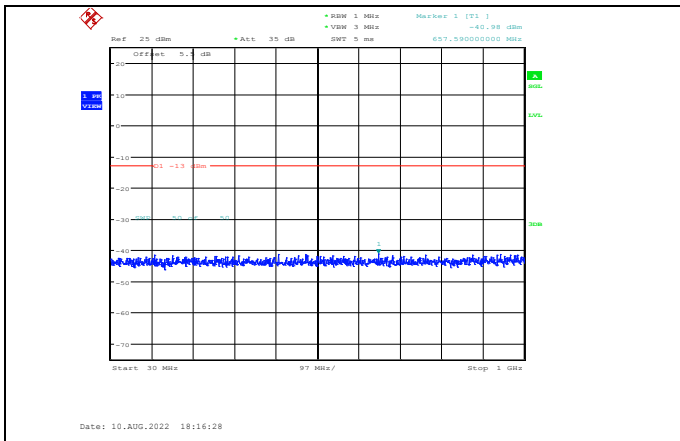

Band66-1.4MHz-16QAM-132322-1RB#0-Range1:30~1000MHz