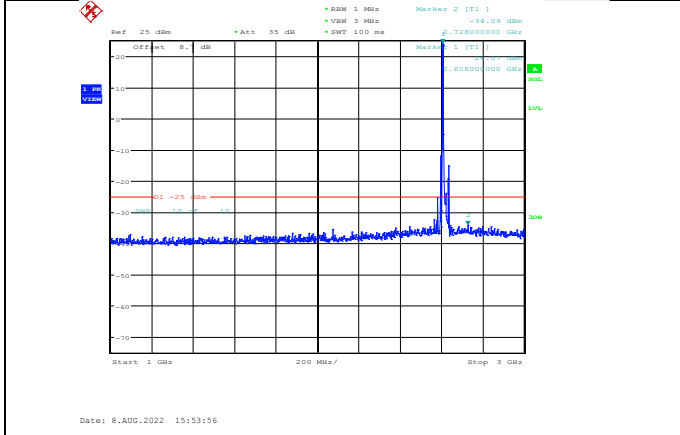

Band38-15MHz-QPSK-38175-1RB#0-Range1:30~1000MHz