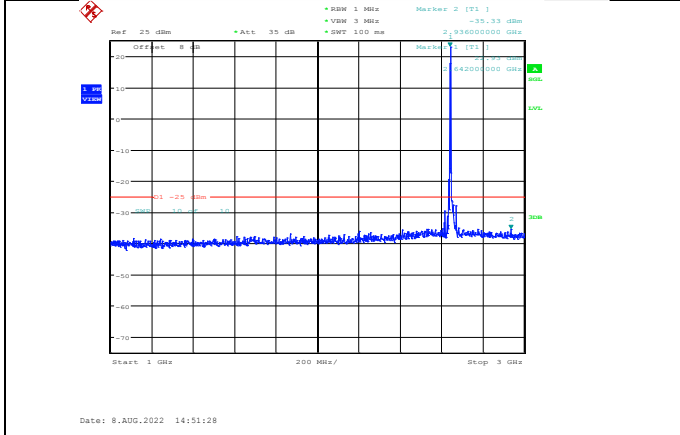

Band41-15MHz-64QAM-41165-1RB#0-Range1:30~1000MHz