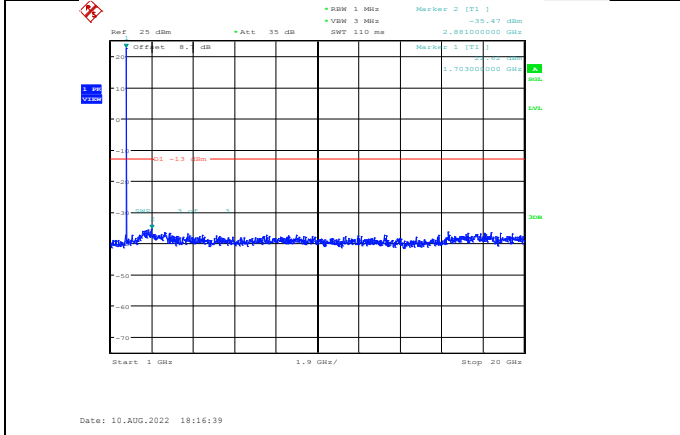

Band66-1.4MHz-64QAM-131979-1RB#0-Range1:30~1000MHz