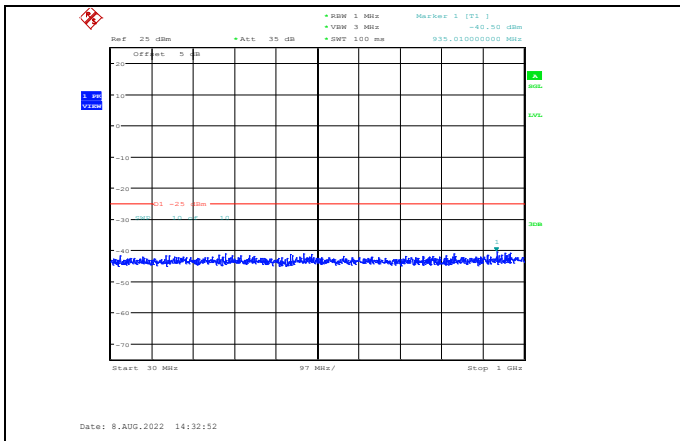

Band38-5MHz-64QAM-38000-1RB#0-Range2:1000~3000MHz

Date: 8.AUG.2022 14:31:51

Date: 8.AUG.2022 14:32:33

Band38-5MHz-64QAM-37775-1RB#0-Range3:3000~27000MHz

Band38-5MHz-64QAM-38000-1RB#0-Range3:3000~27000MHz

Band38-5MHz-64QAM-38225-1RB#0-Range1:30~1000MHz