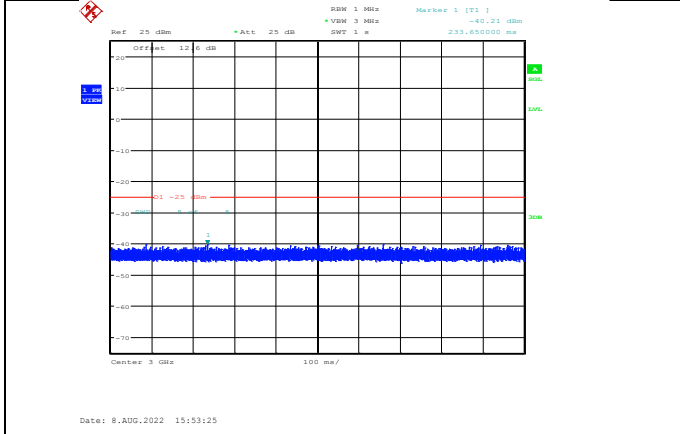

Band38-15MHz-16QAM-38000-1RB#0-Range2:1000~3000MHz