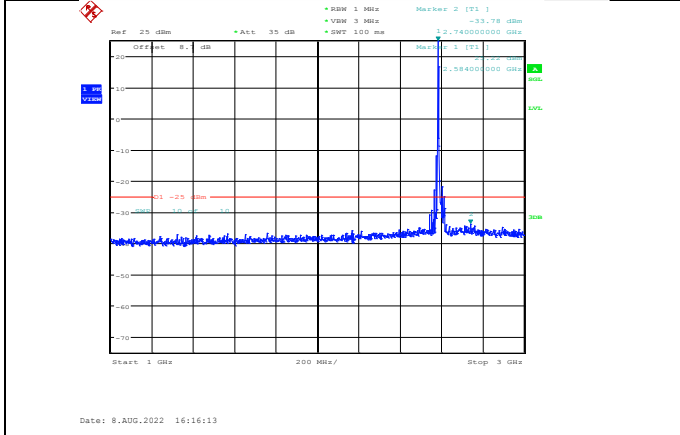

Band41-15MHz-16QAM-40590-1RB#0-Range1:30~1000MHz