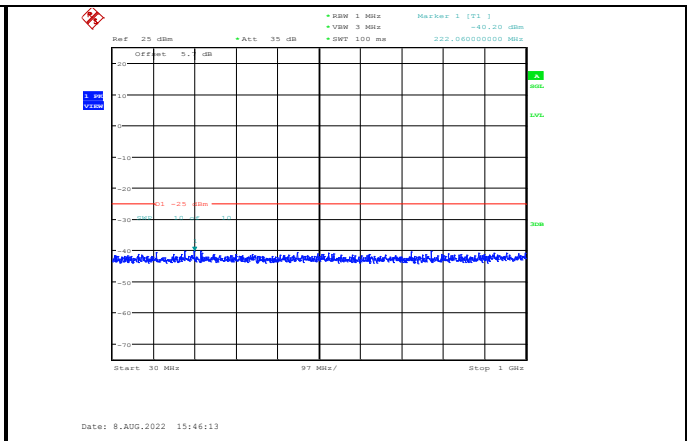

Band38-5MHz-64QAM-38000-1RB#0-Range2:1000~3000MHz

Date: 8.AUG.2022 14:31:51

Date: 8.AUG.2022 14:32:33

Band38-5MHz-64QAM-37775-1RB#0-Range3:3000~27000MHz

Band38-5MHz-64QAM-38000-1RB#0-Range3:3000~27000MHz

Band38-5MHz-64QAM-38225-1RB#0-Range1:30~1000MHz