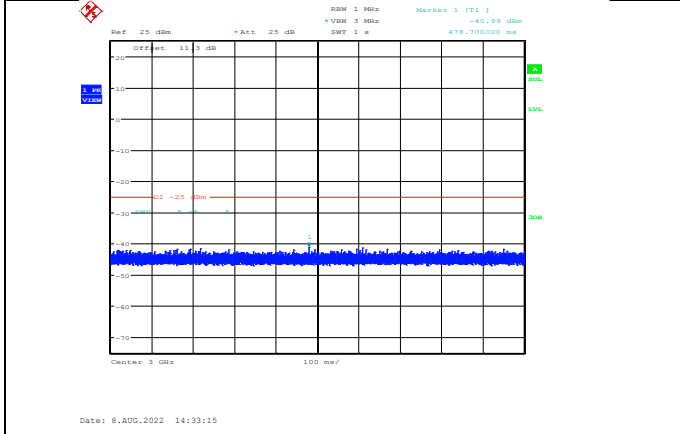

Band38-5MHz-64QAM-38225-1RB#0-Range2:1000~3000MHz