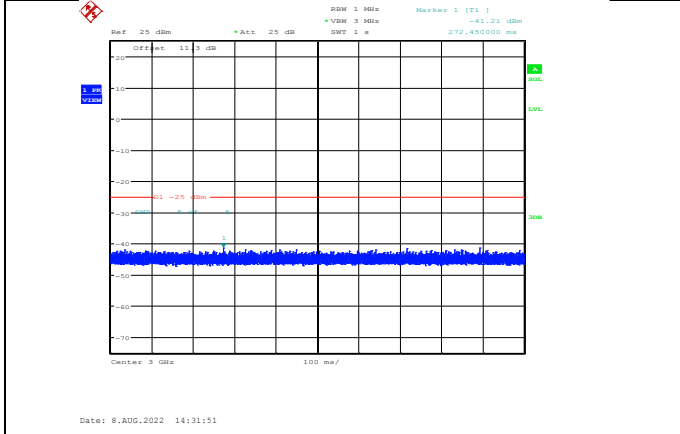

Band38-5MHz-64QAM-37775-1RB#0-Range2:1000~3000MHz

Date: 8.AUG.2022 14:31:51