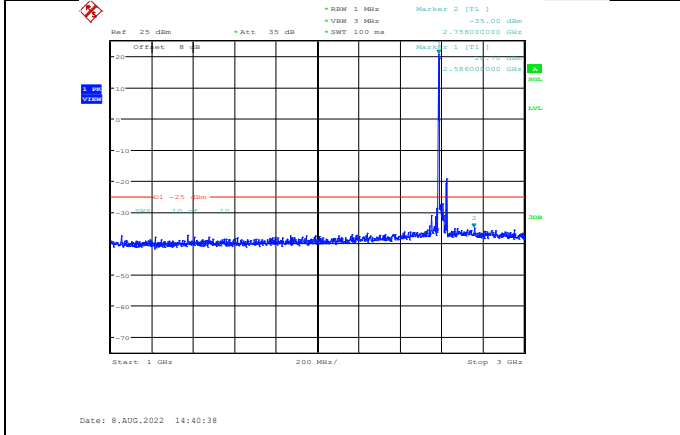

Band38-20MHz-64QAM-38000-1RB#0-Range1:30~1000MHz