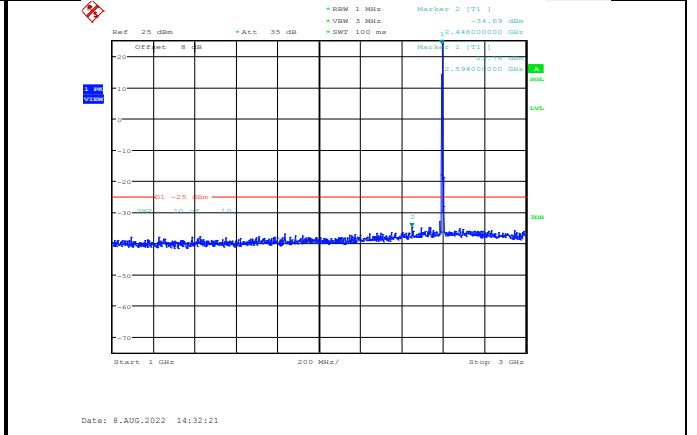

Date: 8.AUG.2022 14:31:29

Date: 8.AUG.2022 14:32:10

Band38-5MHz-64QAM-37775-1RB#0-Range1:30~1000MHz

Band38-5MHz-64QAM-38000-1RB#0-Range1:30~1000MHz

Date: 8.AUG.2022 14:31:39

Date: 8.AUG.2022 14:32:21

Band38-5MHz-64QAM-37775-1RB#0-Range2:1000~3000MHz