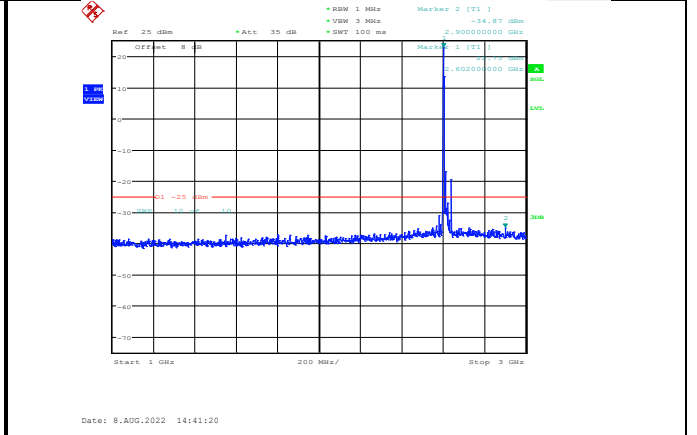

Band38-20MHz-64QAM-38150-1RB#0-Range1:30~1000MHz