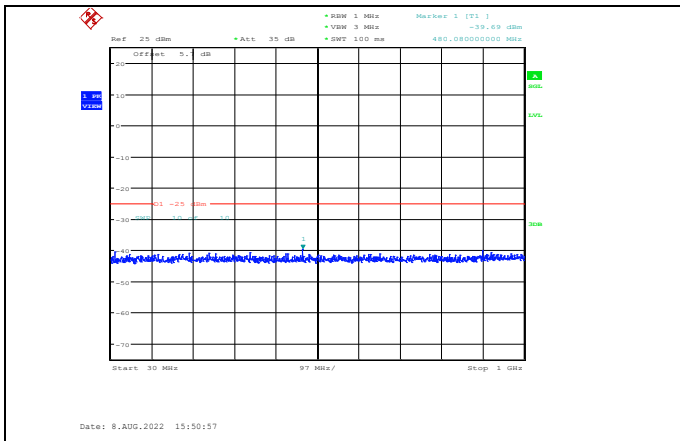

Band38-10MHz-64QAM-38200-1RB#0-Range1:30~1000MHz

Band38-10MHz-64QAM-38000-1RB#0-Range2:1000~3000MHz

Band38-10MHz-64QAM-38200-1RB#0-Range2:1000~3000MHz

Band38-10MHz-64QAM-38000-1RB#0-Range3:3000~27000MHz

Band38-10MHz-64QAM-38200-1RB#0-Range3:3000~27000MHz