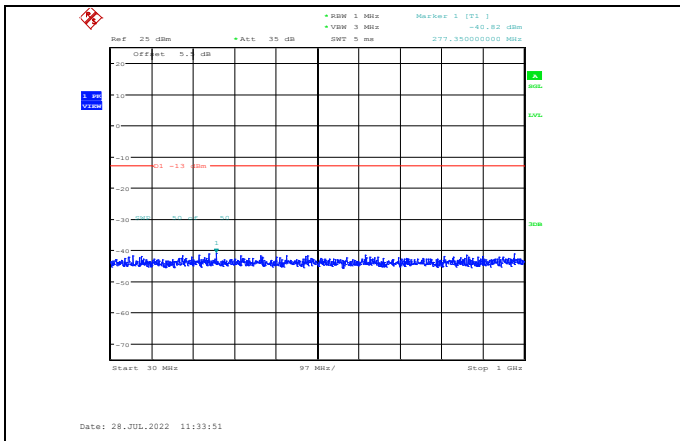

Band66-1.4MHz-64QAM-132322-1RB#0-Range1:30~1000MHz