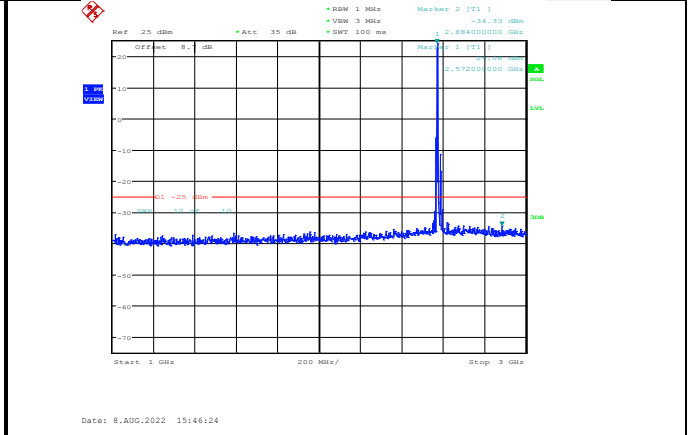

Band38-10MHz-QPSK-37800-1RB#0-Range1:30~1000MHz