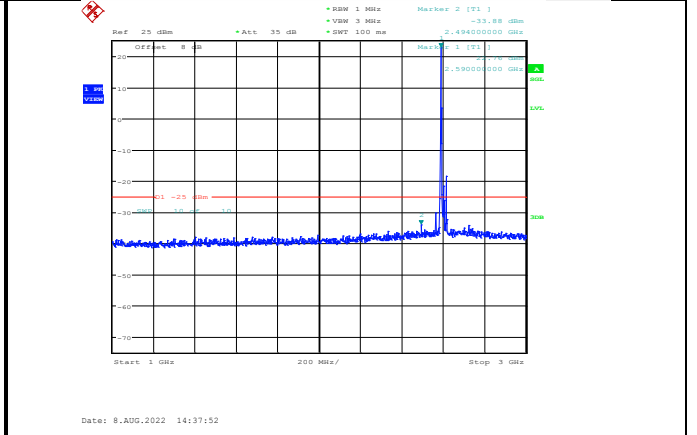

Band38-15MHz-64QAM-38000-1RB#0-Range1:30~1000MHz