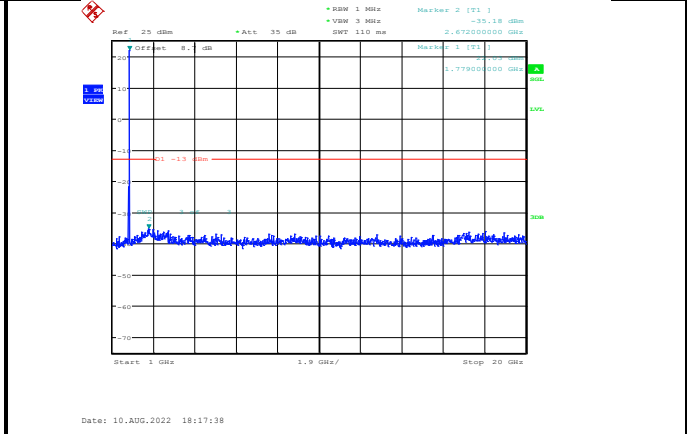

Band66-1.4MHz-64QAM-132665-1RB#0-Range1:30~1000MHz