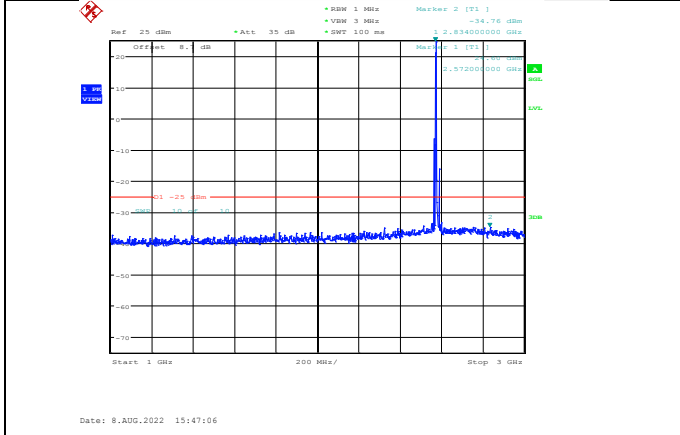

Band38-10MHz-16QAM-37800-1RB#0-Range1:30~1000MHz