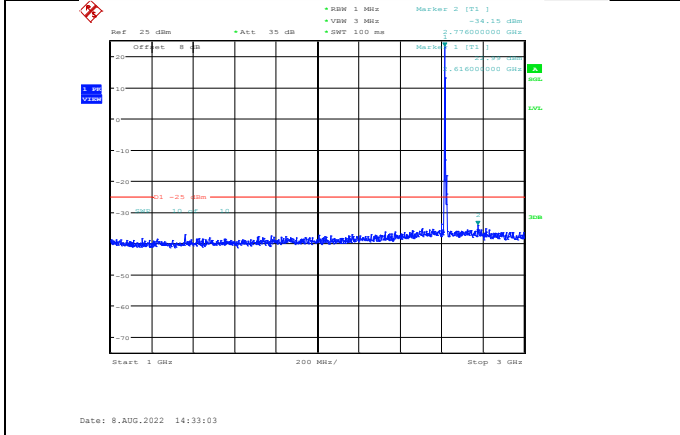

Band38-5MHz-64QAM-38225-1RB#0-Range1:30~1000MHz