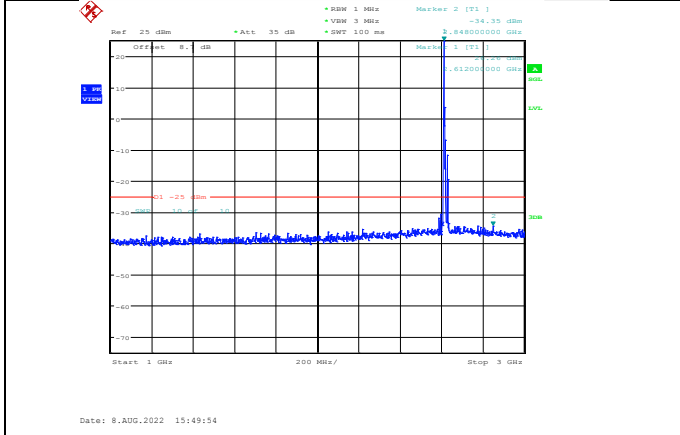

Band38-10MHz-16QAM-38200-1RB#0-Range1:30~1000MHz