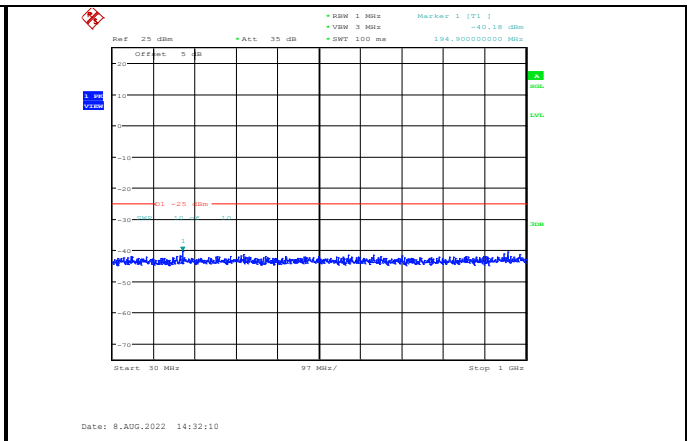

Date: 8.AUG.2022 14:31:29

Date: 8.AUG.2022 14:32:10

Band38-5MHz-64QAM-37775-1RB#0-Range1:30~1000MHz

Band38-5MHz-64QAM-38000-1RB#0-Range1:30~1000MHz

Date: 8.AUG.2022 14:31:39

Date: 8.AUG.2022 14:32:21

Band38-5MHz-64QAM-37775-1RB#0-Range2:1000~3000MHz