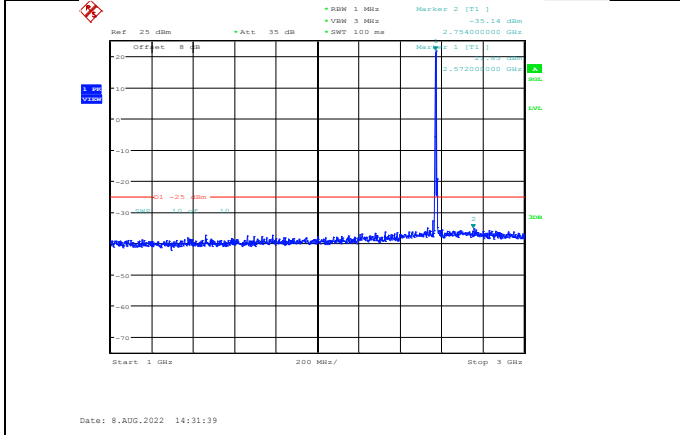

Date: 8.AUG.2022 14:31:29

Date: 8.AUG.2022 14:32:10

Band38-5MHz-64QAM-37775-1RB#0-Range1:30~1000MHz

Band38-5MHz-64QAM-38000-1RB#0-Range1:30~1000MHz

Date: 8.AUG.2022 14:31:39

Date: 8.AUG.2022 14:32:21

Band38-5MHz-64QAM-37775-1RB#0-Range2:1000~3000MHz