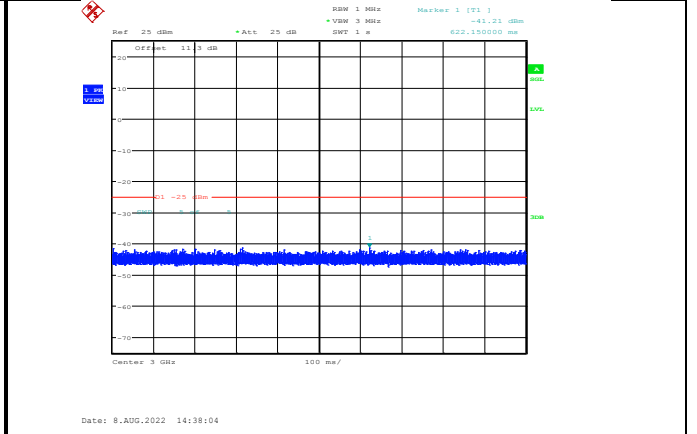

Band38-15MHz-64QAM-38000-1RB#0-Range2:1000~3000MHz