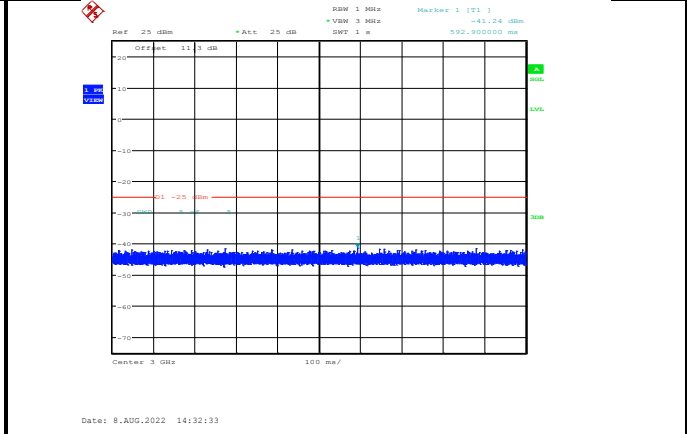

Band38-5MHz-64QAM-38000-1RB#0-Range2:1000~3000MHz

Date: 8.AUG.2022 14:32:33