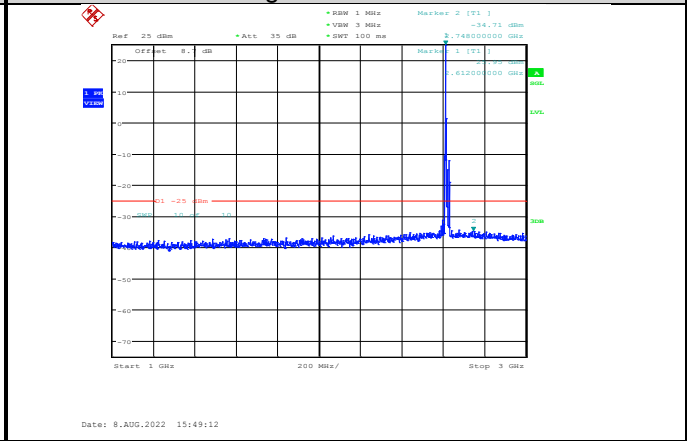

Band38-10MHz-QPSK-38200-1RB#0-Range1:30~1000MHz