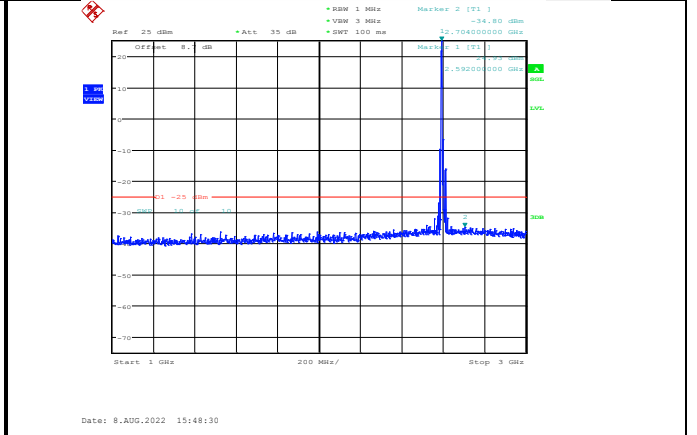

Band38-10MHz-16QAM-38000-1RB#0-Range1:30~1000MHz