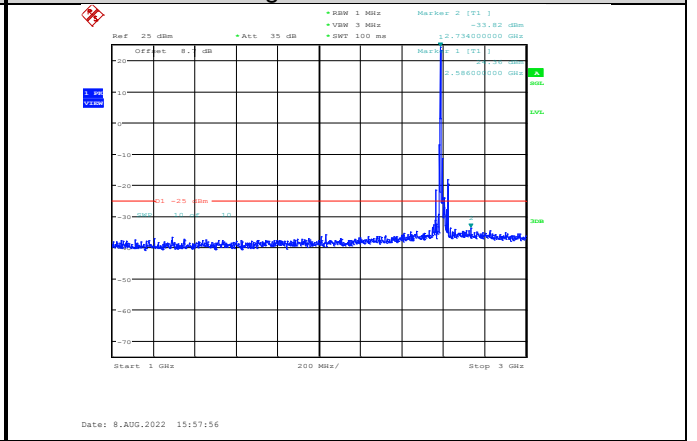

**Band38-20MHz-16QAM-38000-1RB#0-
Range1:30~1000MHz**