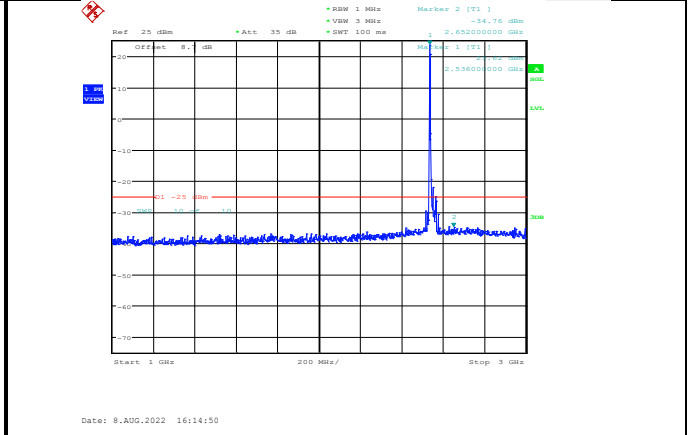

Band41-15MHz-16QAM-40115-1RB#0-Range1:30~1000MHz