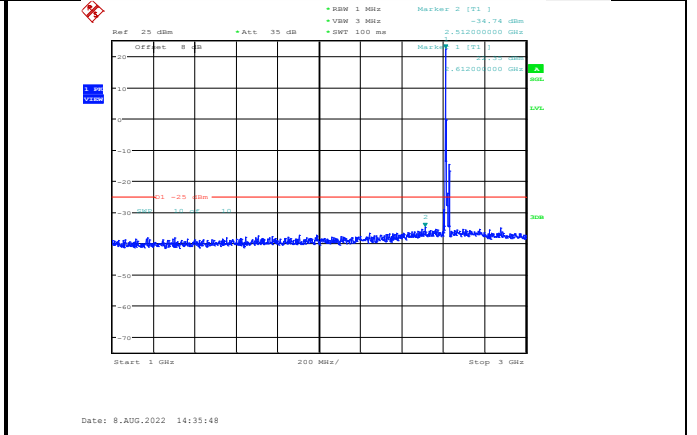

Band38-10MHz-64QAM-38200-1RB#0-Range1:30~1000MHz