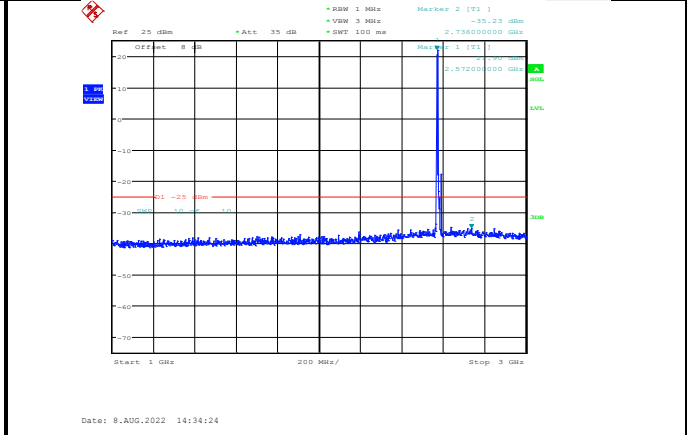

Band38-10MHz-64QAM-37800-1RB#0-Range1:30~1000MHz