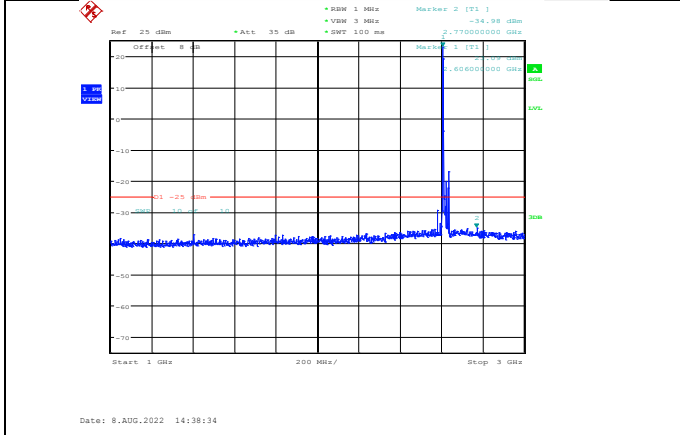

Band38-15MHz-64QAM-38175-1RB#0-Range1:30~1000MHz