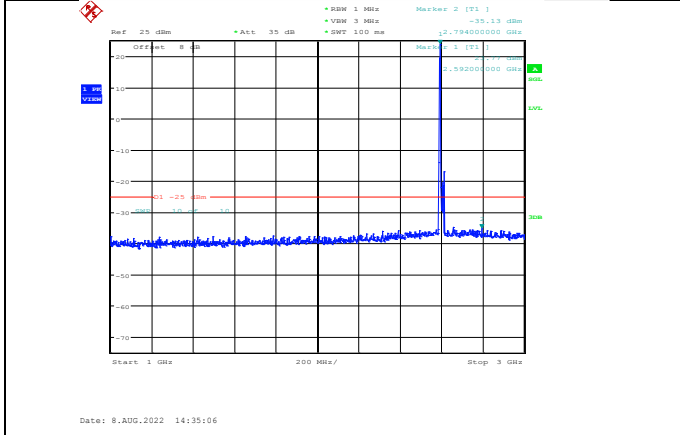

Band38-10MHz-64QAM-38000-1RB#0-Range1:30~1000MHz