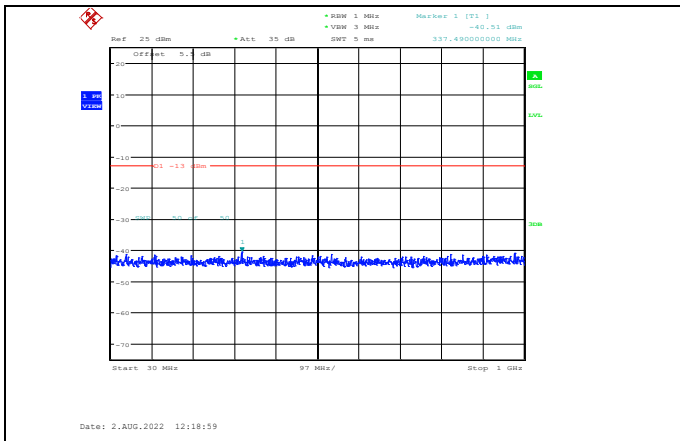

Band66-3MHz-16QAM-132322-1RB#0-Range1:30~1000MHz