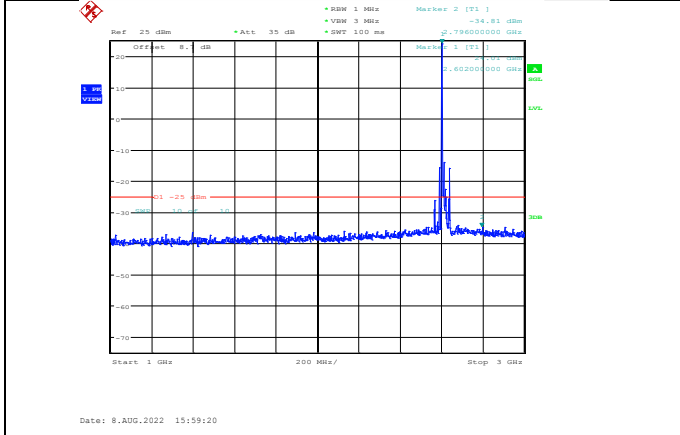

Band38-20MHz-16QAM-38150-1RB#0-Range1:30~1000MHz