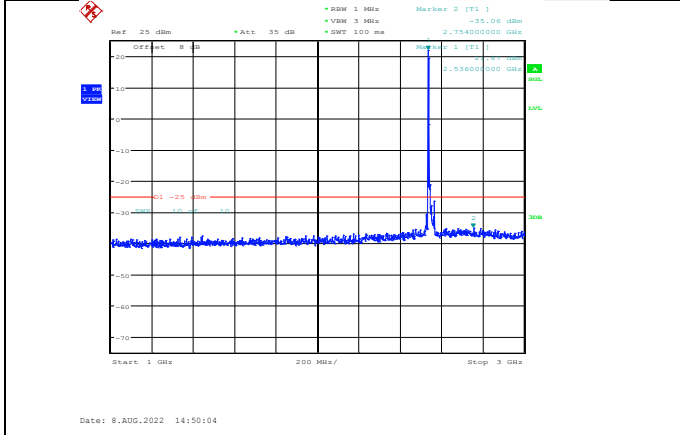

Band41-15MHz-64QAM-40115-1RB#0-Range1:30~1000MHz