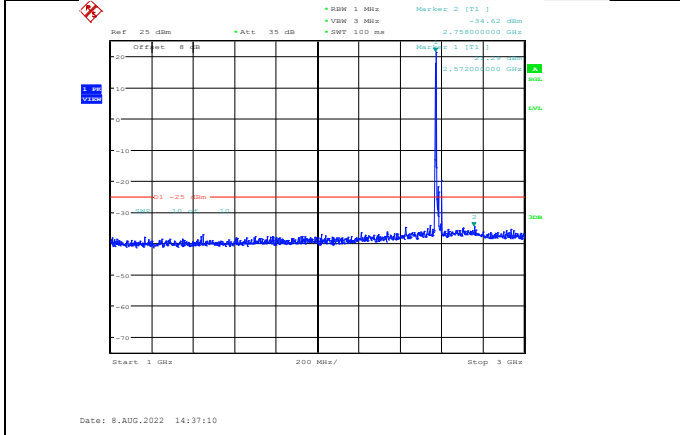

Band38-15MHz-64QAM-37825-1RB#0-Range1:30~1000MHz