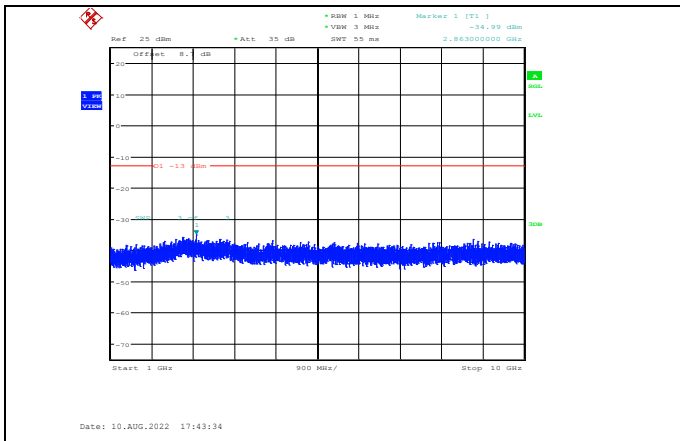

Band13-5MHz-64QAM-23255-1RB#0-Range5:1559~1610MHz

Date: 10.AUG.2022 17:43:34