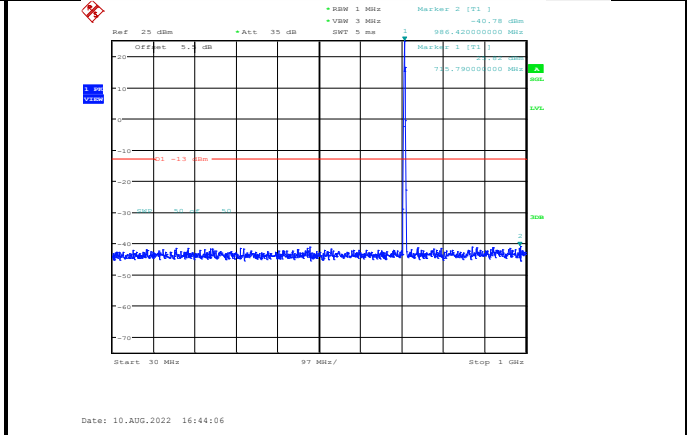

Band12-1.4MHz-64QAM-23095-1RB#0-Range2:1000~10000MHz