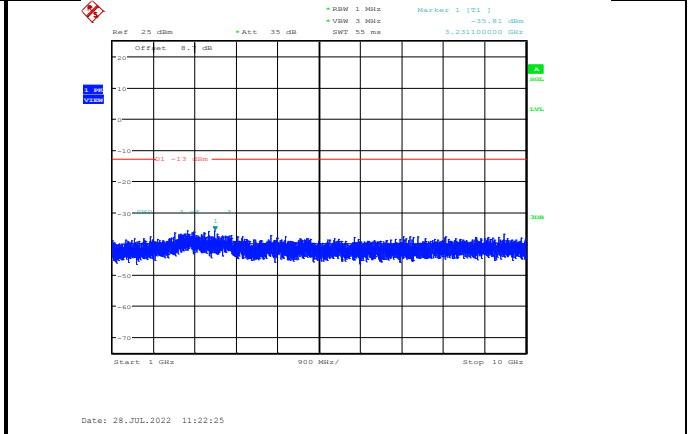

Band17-5MHz-QPSK-23825-1RB#0-Range1:30~1000MHz