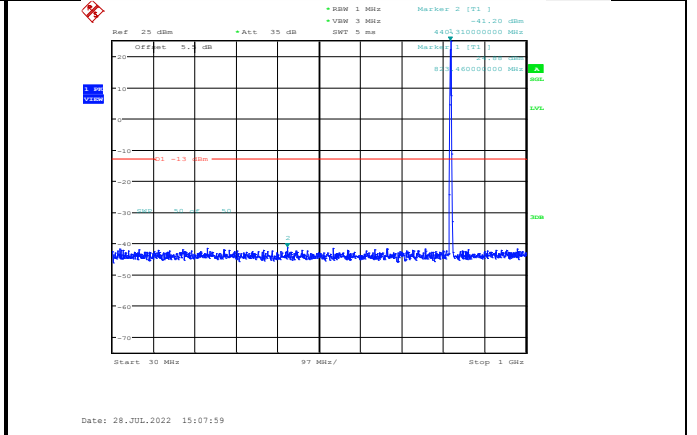

**Band26-1.4MHz-QPSK-26740-1RB#0-
Range2:1000~10000MHz**