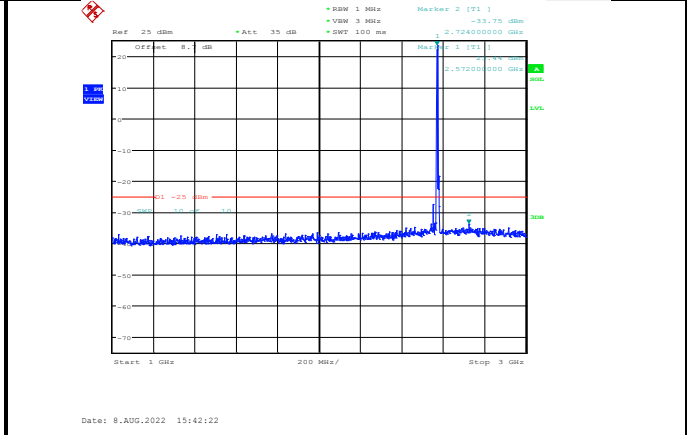

Band38-5MHz-16QAM-37775-1RB#0-Range1:30~1000MHz