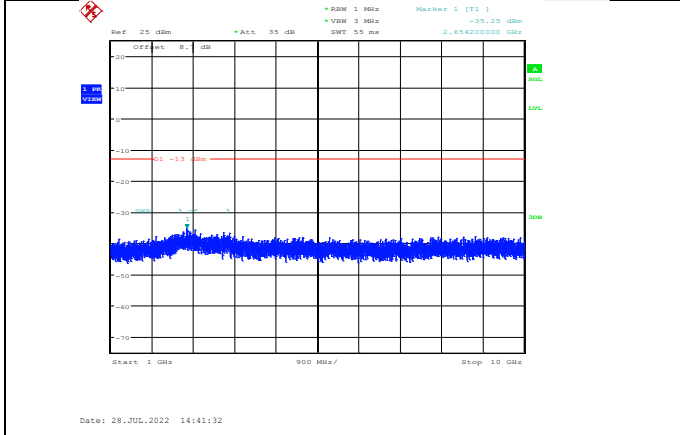

**Band17-10MHz-16QAM-23780-1RB#0-
Range1:30~1000MHz**