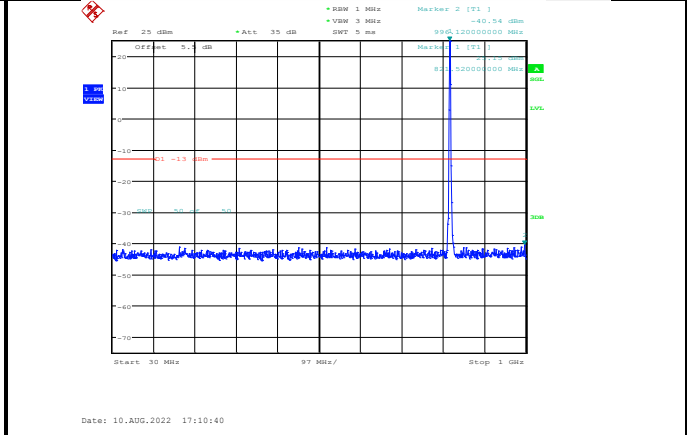

Band26-3MHz-64QAM-26740-1RB#0-Range2:1000~10000MHz

Date: 10.AUG.2022 17:10:40