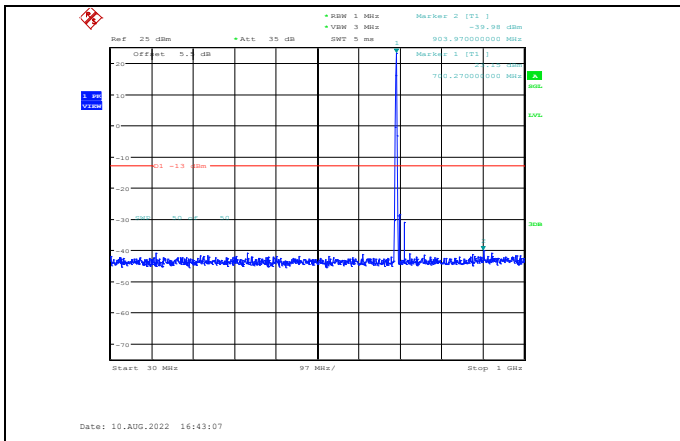

**Band12-1.4MHz-16QAM-23095-1RB#0-
Range1:30~1000MHz**