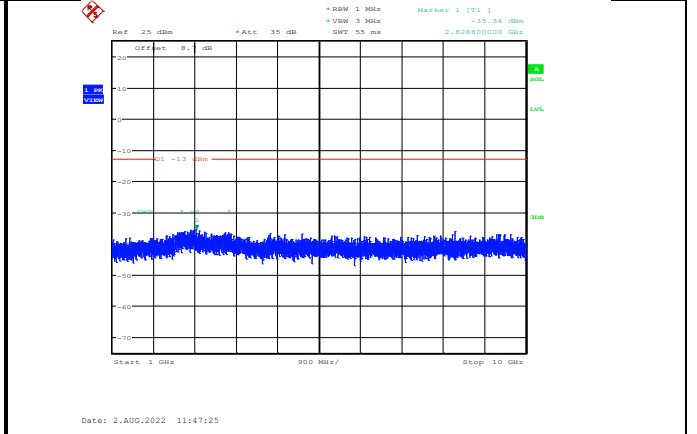

Band17-5MHz-64QAM-23755-1RB#0-Range1:30~1000MHz

Band17-5MHz-64QAM-23790-1RB#0-Range2:1000~10000MHz

Band17-5MHz-64QAM-23755-1RB#0-Range2:1000~10000MHz

Band17-5MHz-64QAM-23825-1RB#0-Range1:30~1000MHz

Band17-5MHz-64QAM-23790-1RB#0-Range1:30~1000MHz