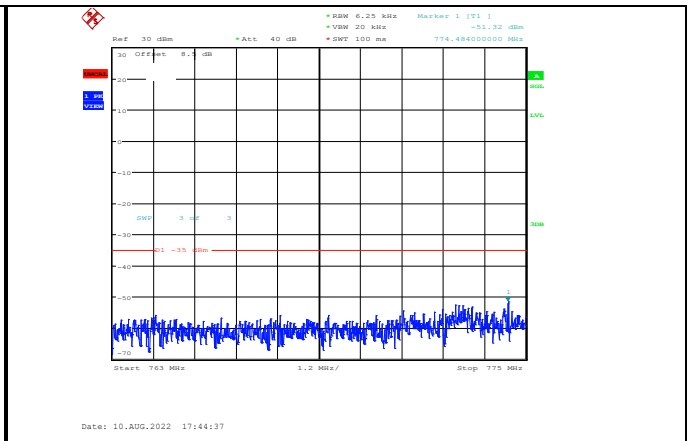

Band13-10MHz-QPSK-23230-1RB#0-Range4:793~805MHz

Date: 10.AUG.2022 17:44:37