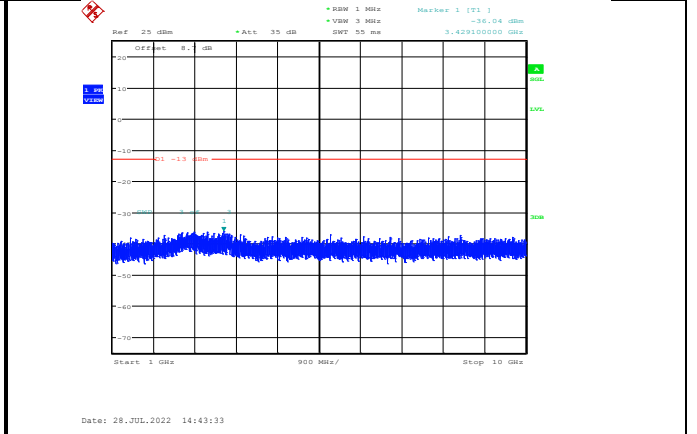

**Band17-10MHz-16QAM-23800-1RB#0-
Range1:30~1000MHz**