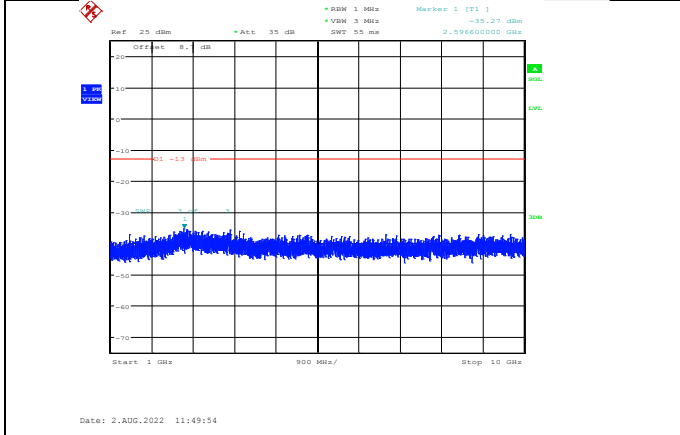

**Band17-10MHz-64QAM-23780-1RB#0-
Range1:30~1000MHz**