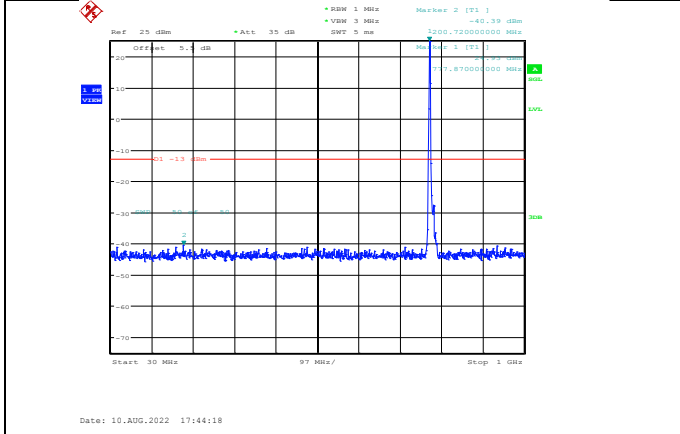

Band13-10MHz-QPSK-23230-1RB#0-Range5:1559~1610MHz

Date: 10.AUG.2022 17:44:18