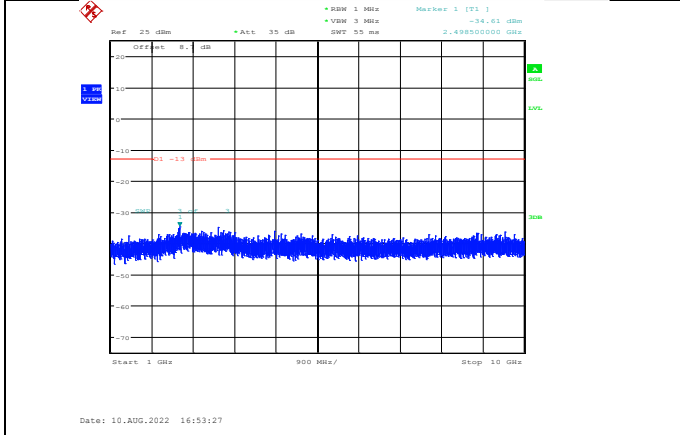

**Band12-10MHz-64QAM-23060-1RB#0-
Range1:30~1000MHz**