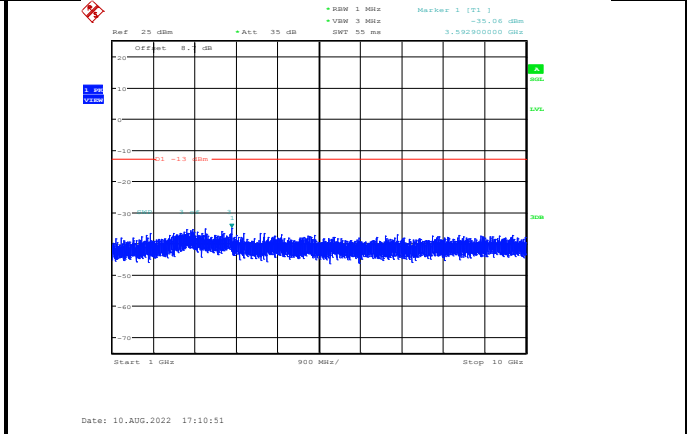

Band26-3MHz-64QAM-26775-1RB#0-Range1:30~1000MHz

Date: 10.AUG.2022 17:10:51