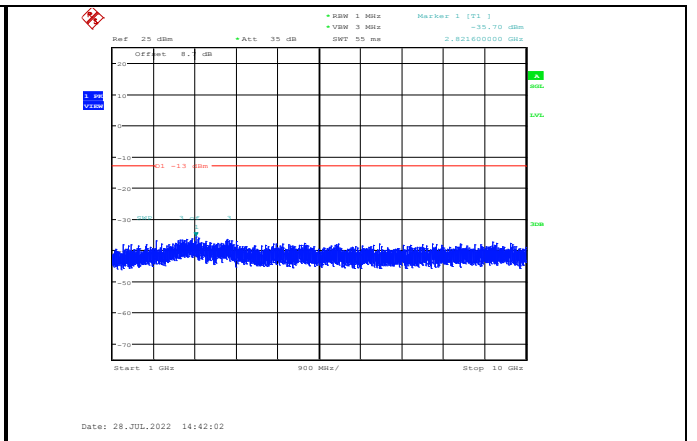

Band17-5MHz-64QAM-23825-1RB#0-Range2:1000~10000MHz