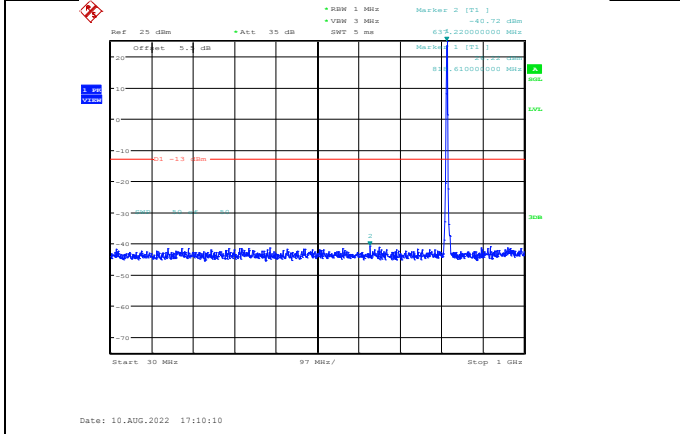

Band26-3MHz-64QAM-26705-1RB#0-Range2:1000~10000MHz

Date: 10.AUG.2022 17:10:10