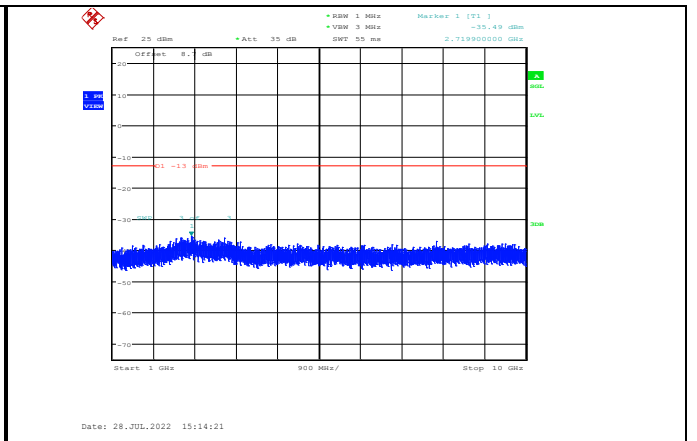

Band26-3MHz-64QAM-26775-1RB#0-Range1:30~1000MHz

Date: 10.AUG.2022 17:10:10

Date: 10.AUG.2022 17:10:51

Band26-3MHz-64QAM-26740-1RB#0-Range1:30~1000MHz

Band26-3MHz-64QAM-26775-1RB#0-Range2:1000~10000MHz

**Band26-5MHz-QPSK-26715-1RB#0-
Range1:30~1000MHz**