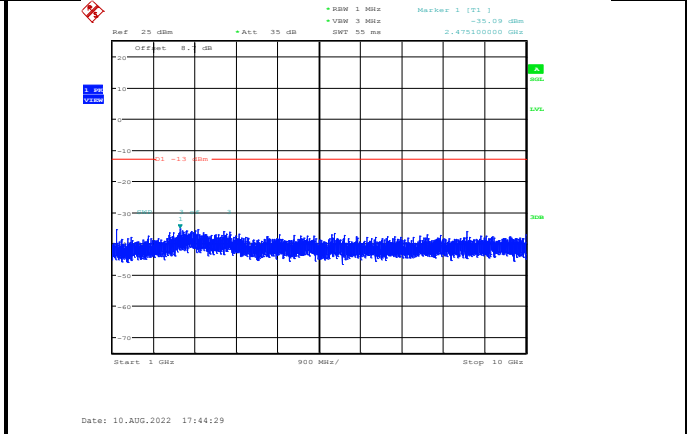

Band13-10MHz-16QAM-23230-1RB#0-Range4:793~805MHz

Date: 10.AUG.2022 17:44:29