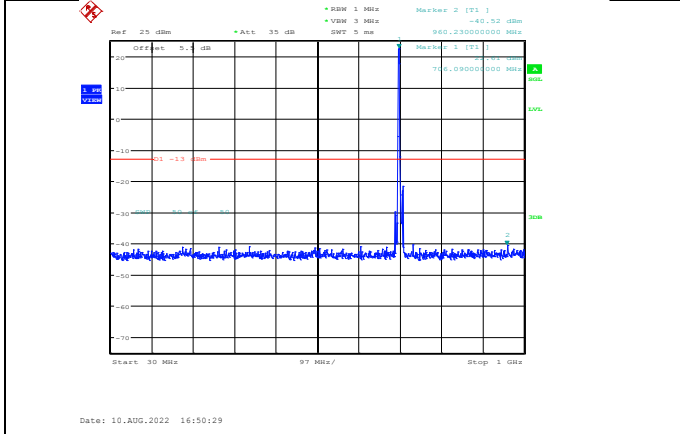

Band12-5MHz-64QAM-23035-1RB#0-Range1:30~1000MHz

Band12-5MHz-64QAM-23095-1RB#0-Range2:1000~10000MHz

Band12-5MHz-64QAM-23035-1RB#0-Range2:1000~10000MHz

Band12-5MHz-64QAM-23155-1RB#0-Range1:30~1000MHz

Band12-5MHz-64QAM-23095-1RB#0-Range1:30~1000MHz