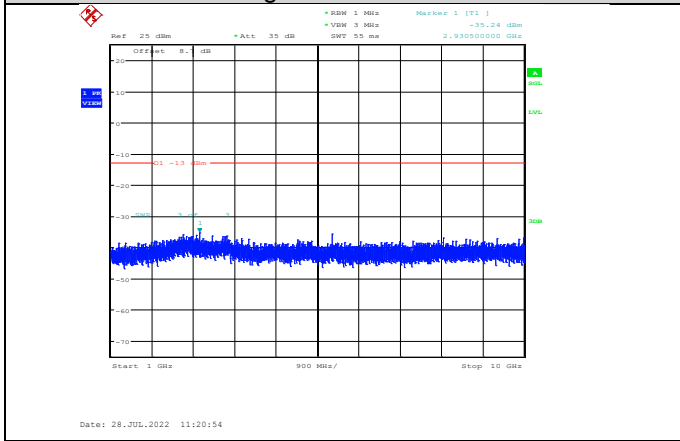

Band17-5MHz-QPSK-23825-1RB#0-Range1:30~1000MHz

Band17-5MHz-QPSK-23790-1RB#0-Range1:30~1000MHz

Band17-5MHz-QPSK-23825-1RB#0-Range2:1000~10000MHz

**Band17-5MHz-16QAM-23755-1RB#0-
Range1:30~1000MHz**

**Band17-5MHz-16QAM-23790-1RB#0-
Range2:1000~10000MHz**