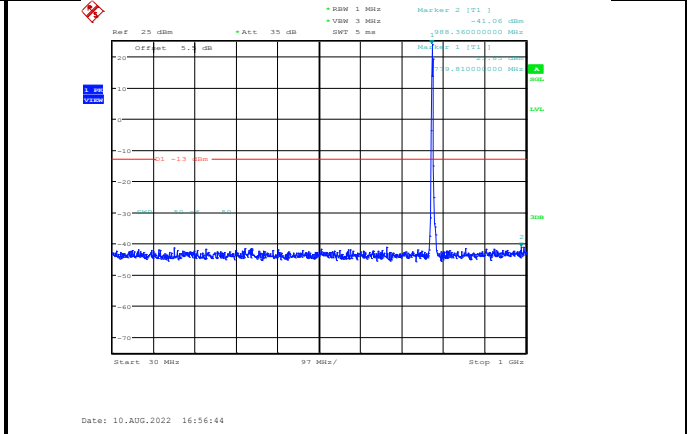

Band13-5MHz-64QAM-23205-1RB#0-Range5:1559~1610MHz