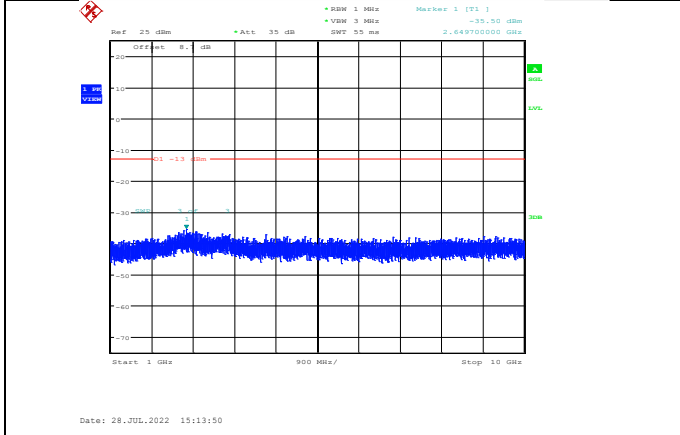

Band26-5MHz-16QAM-26715-1RB#0-Range1:30~1000MHz