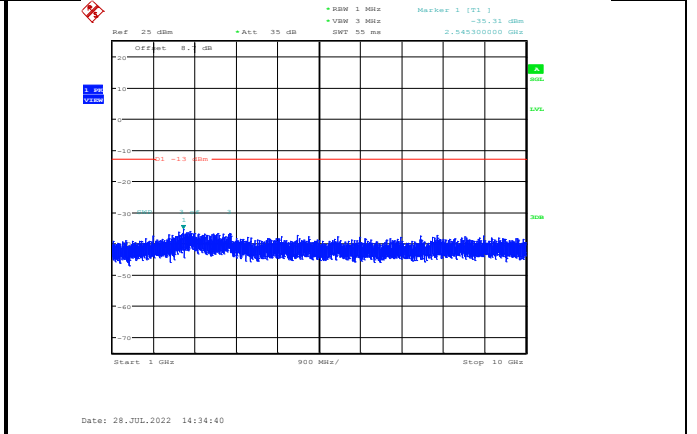

**Band12-10MHz-16QAM-23130-1RB#0-
Range1:30~1000MHz**