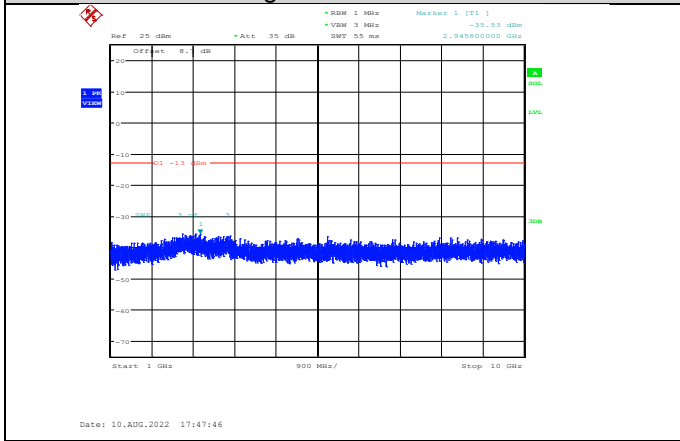

**Band17-10MHz-QPSK-23780-1RB#0-
Range1:30~1000MHz**