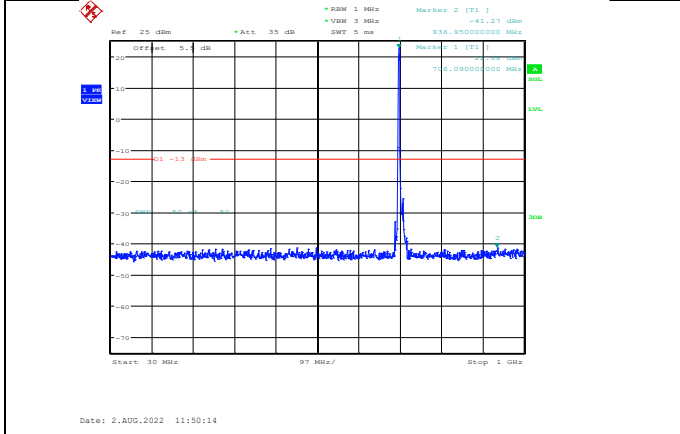

**Band17-10MHz-64QAM-23780-1RB#0-
Range2:1000~10000MHz**