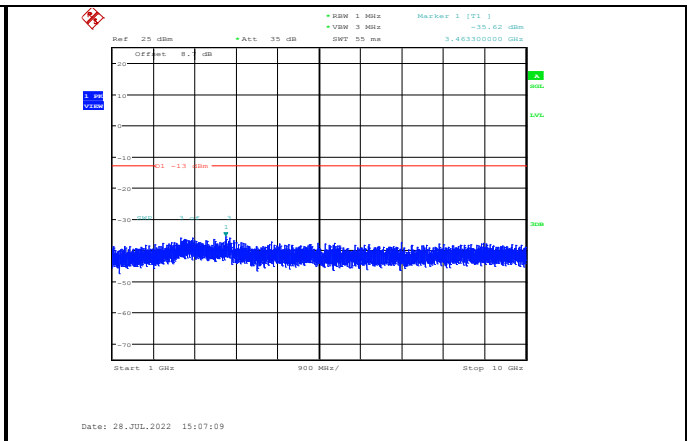

**Band17-10MHz-64QAM-23800-1RB#0-
Range2:1000~10000MHz**