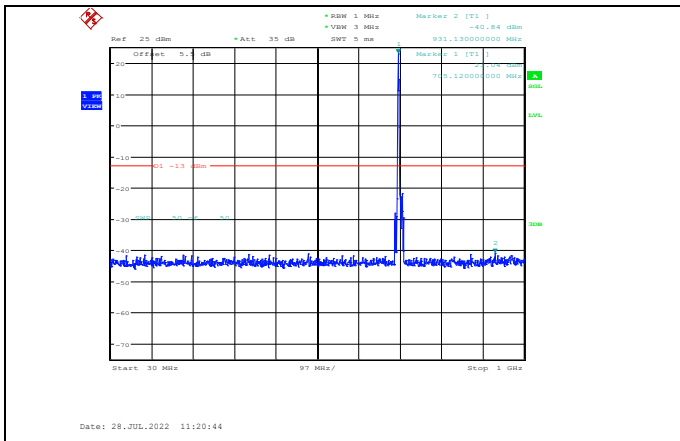

Band17-5MHz-QPSK-23790-1RB#0-Range1:30~1000MHz