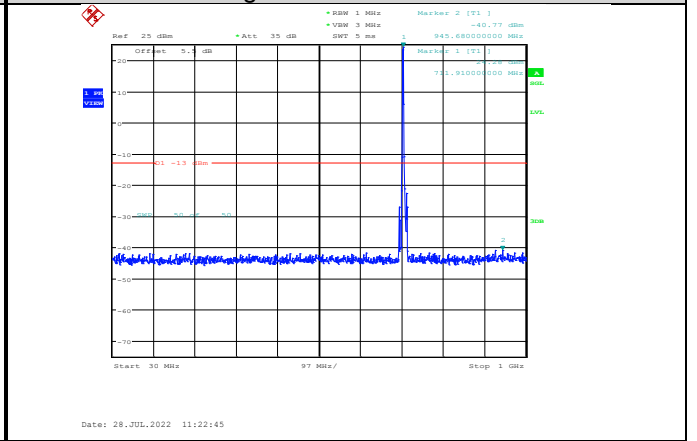

**Band17-5MHz-16QAM-23790-1RB#0-
Range2:1000~10000MHz**