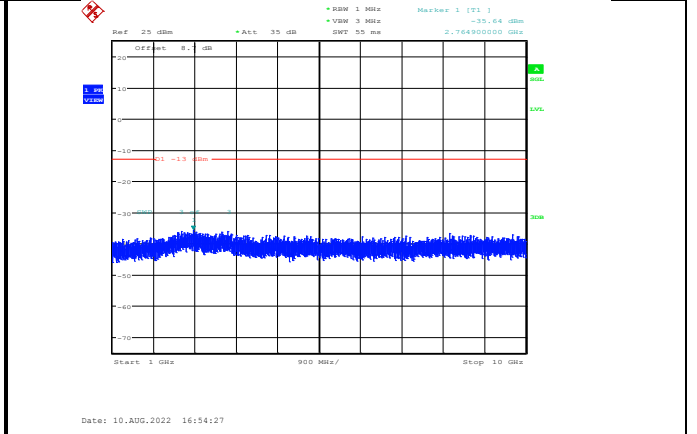

**Band12-10MHz-64QAM-23130-1RB#0-
Range1:30~1000MHz**