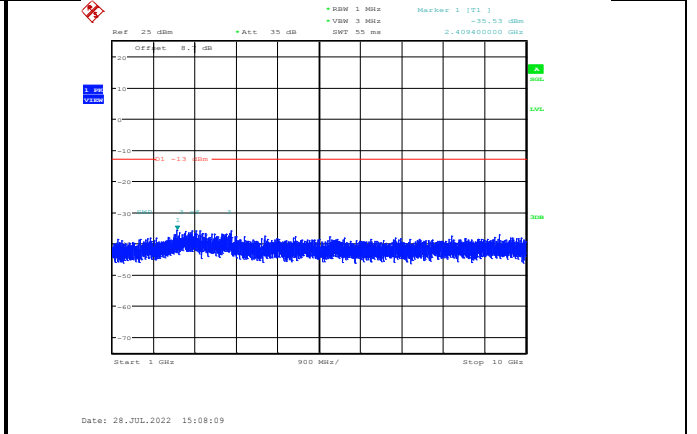

**Band26-1.4MHz-QPSK-26783-1RB#0-
Range1:30~1000MHz**