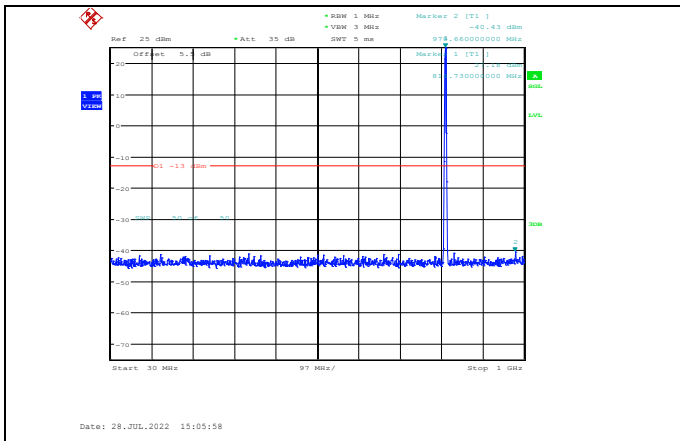

**Band17-10MHz-64QAM-23790-1RB#0-
Range1:30~1000MHz**