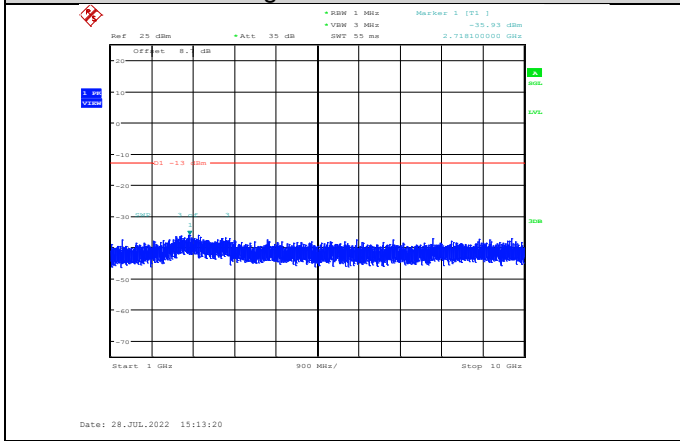

**Band26-5MHz-QPSK-26715-1RB#0-
Range1:30~1000MHz**