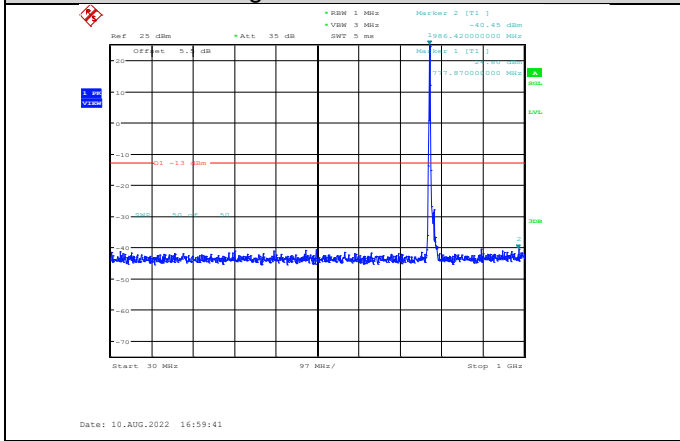

Band13-10MHz-16QAM-23230-1RB#0-Range5:1559~1610MHz