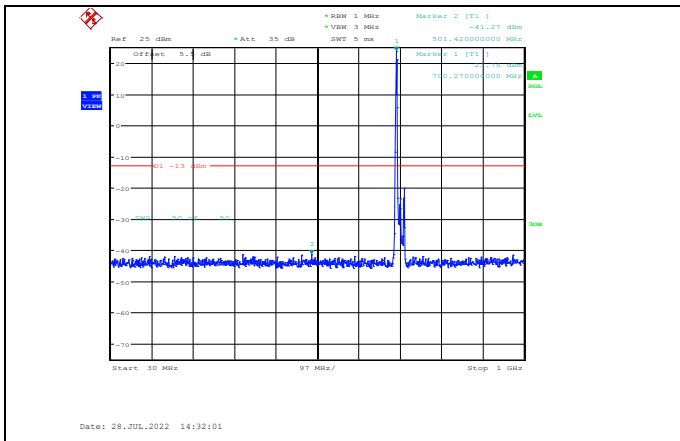

Band12-5MHz-64QAM-23095-1RB#0-Range1:30~1000MHz

Date: 28.JUL.2022 14:32:01