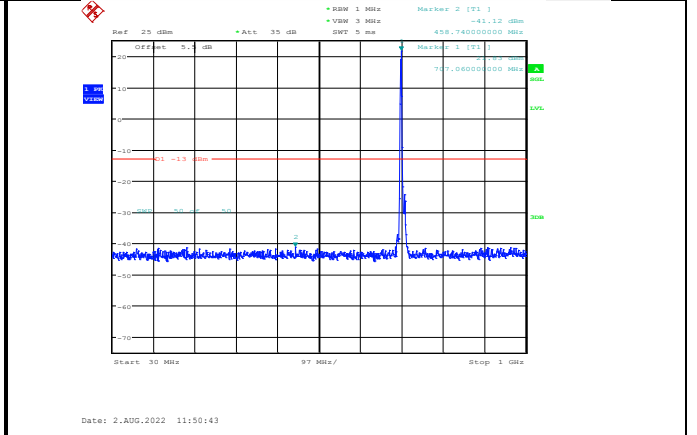

**Band17-10MHz-64QAM-23790-1RB#0-
Range2:1000~10000MHz**