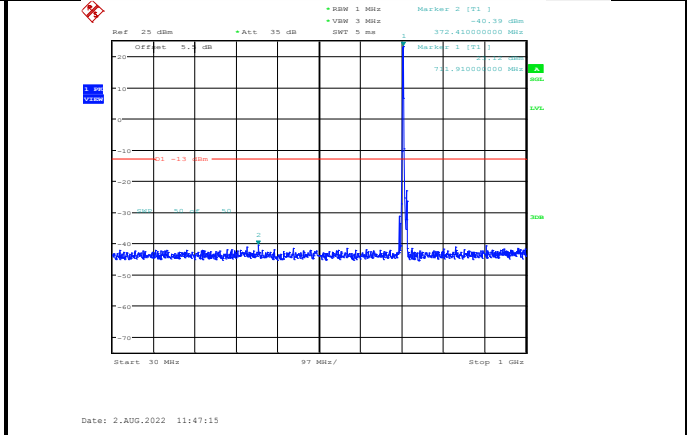

Band17-5MHz-64QAM-23790-1RB#0-Range2:1000~10000MHz