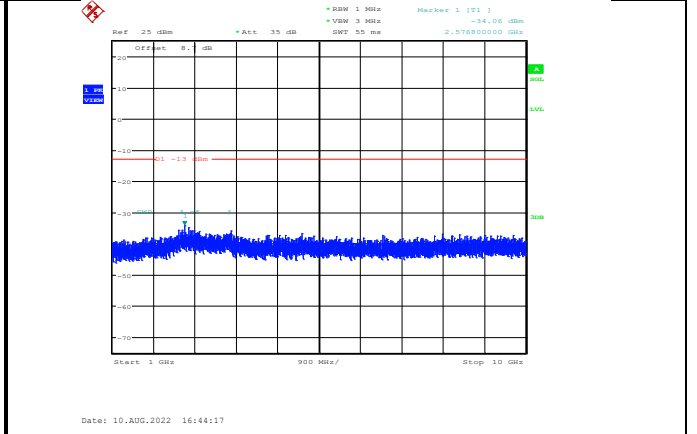

Band12-1.4MHz-64QAM-23095-1RB#0-Range2:1000~10000MHz

Band12-1.4MHz-64QAM-23017-1RB#0-Range2:1000~10000MHz

Band12-1.4MHz-64QAM-23173-1RB#0-Range1:30~1000MHz

Band12-1.4MHz-64QAM-23095-1RB#0-Range1:30~1000MHz