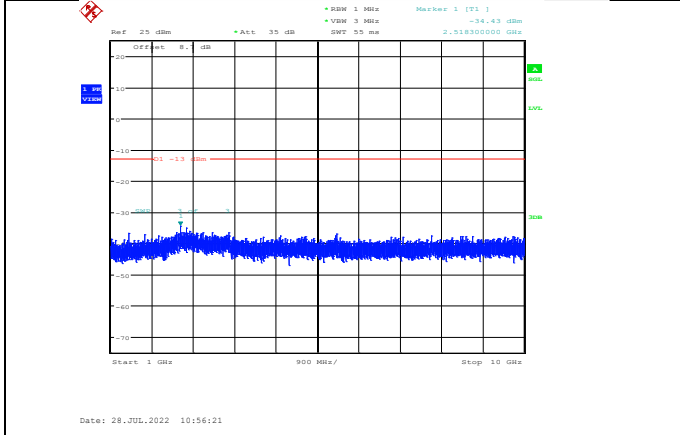

Band12-5MHz-16QAM-23035-1RB#0-Range1:30~1000MHz