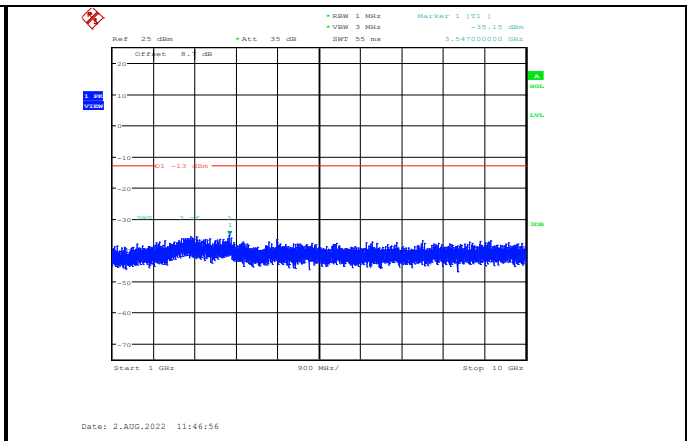

**Band17-5MHz-16QAM-23825-1RB#0-
Range2:1000~10000MHz**