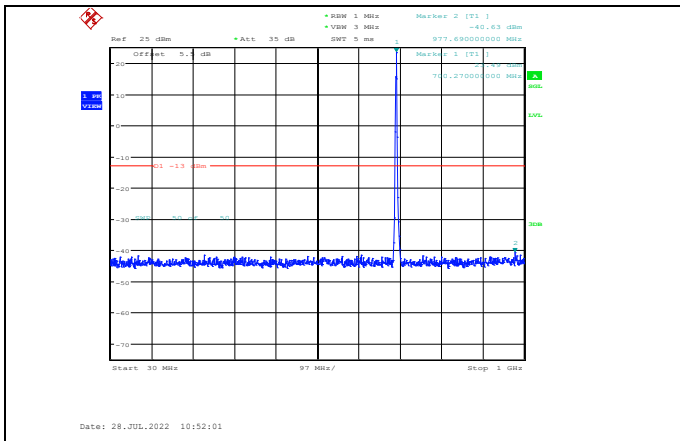

Band12-1.4MHz-64QAM-23095-1RB#0-Range1:30~1000MHz