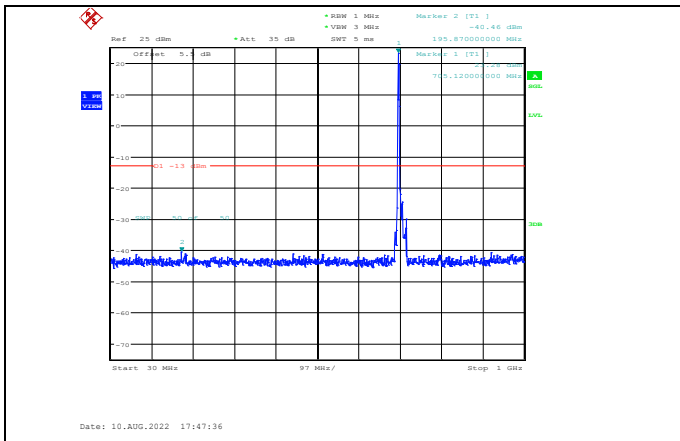

Band17-5MHz-64QAM-23790-1RB#0-Range1:30~1000MHz