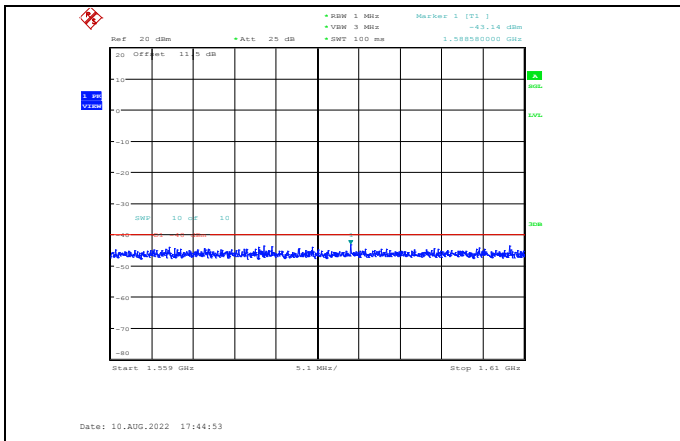

Band13-10MHz-16QAM-23230-1RB#0-Range1:30~1000MHz