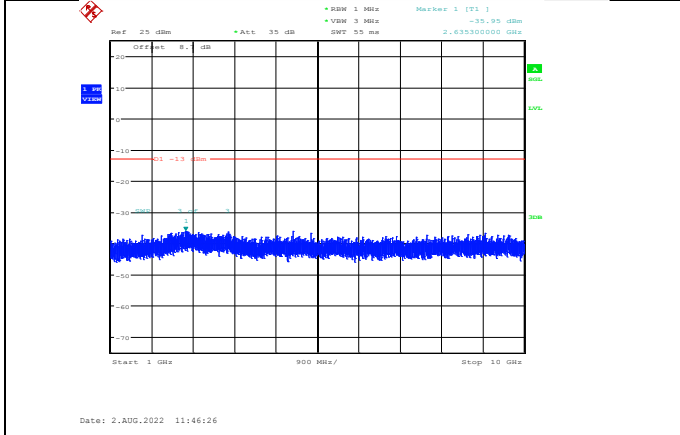

Band17-5MHz-64QAM-23755-1RB#0-Range1:30~1000MHz