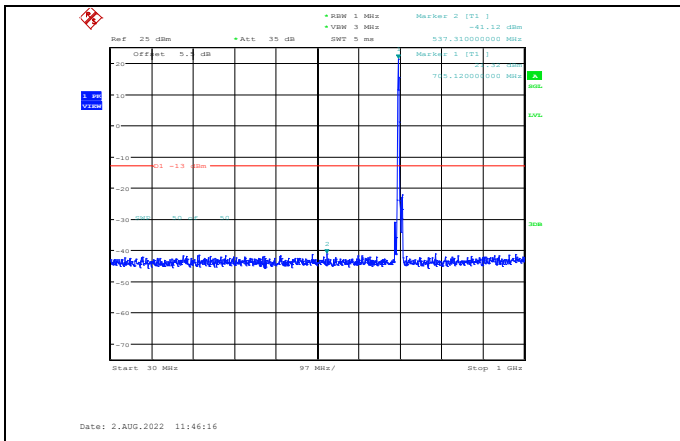

**Band17-5MHz-16QAM-23755-1RB#0-
Range2:1000~10000MHz**

**Band17-5MHz-16QAM-23825-1RB#0-
Range1:30~1000MHz**

**Band17-5MHz-16QAM-23790-1RB#0-
Range1:30~1000MHz**

**Band17-5MHz-16QAM-23825-1RB#0-
Range2:1000~10000MHz**