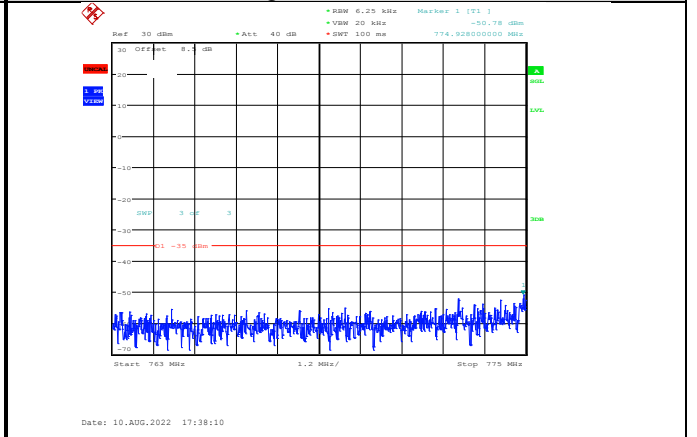

Band13-5MHz-16QAM-23205-1RB#0-Range1:30~1000MHz