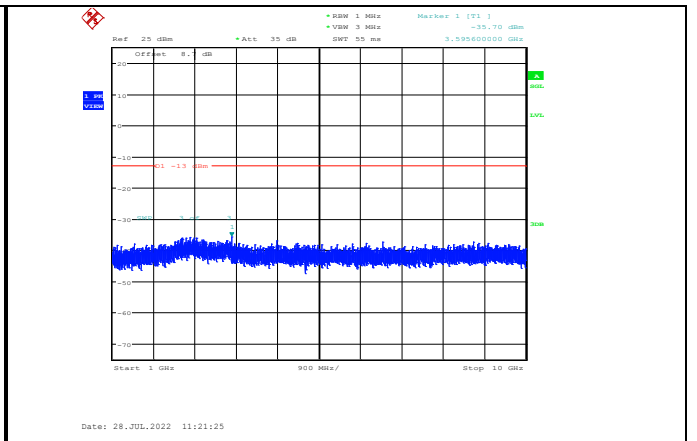

Band13-10MHz-64QAM-23230-1RB#0-Range5:1559~1610MHz