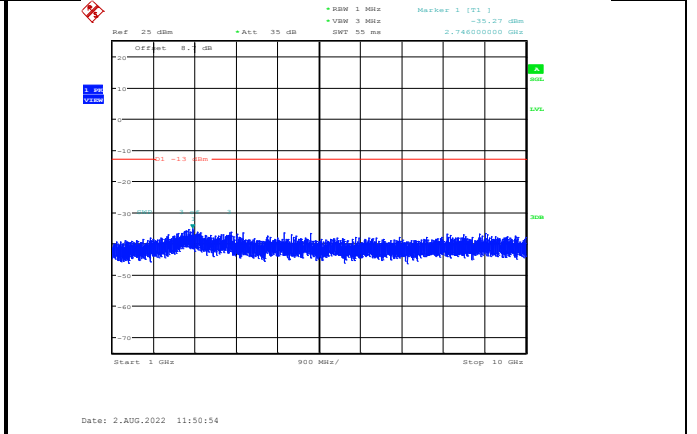

**Band17-10MHz-64QAM-23800-1RB#0-
Range1:30~1000MHz**