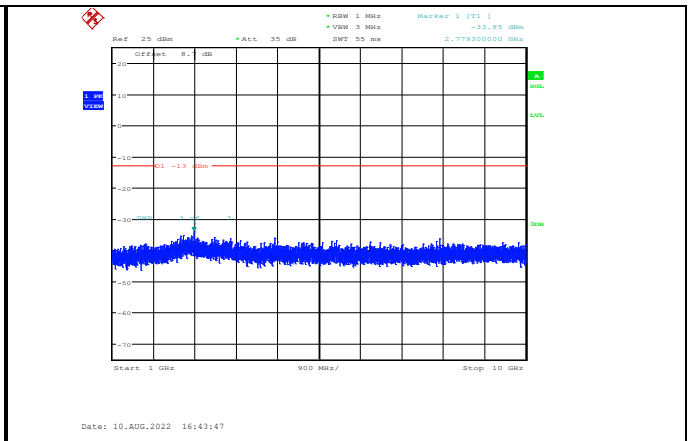

**Band12-1.4MHz-16QAM-23173-1RB#0-
Range1:30~1000MHz**

**Band12-1.4MHz-16QAM-23095-1RB#0-
Range1:30~1000MHz**

**Band12-1.4MHz-16QAM-23173-1RB#0-
Range2:1000~10000MHz**

Band12-1.4MHz-64QAM-23017-1RB#0-Range1:30~1000MHz