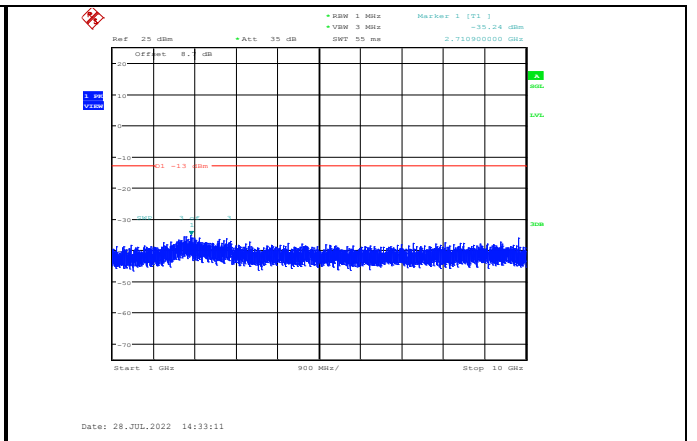

Band12-5MHz-64QAM-23155-1RB#0-Range2:1000~10000MHz

Date: 28.JUL.2022 14:33:11