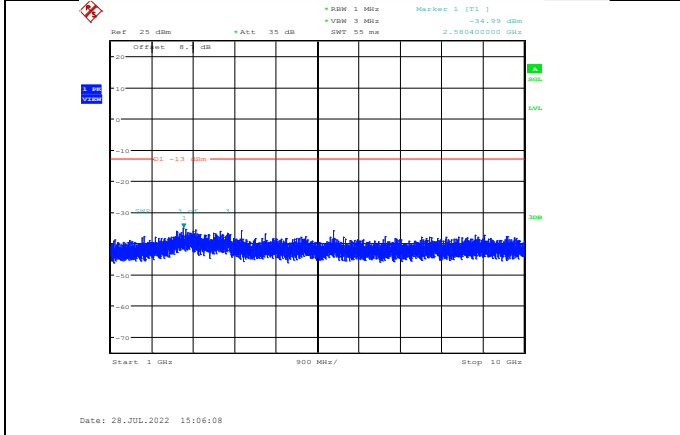

**Band26-1.4MHz-QPSK-26697-1RB#0-
Range1:30~1000MHz**