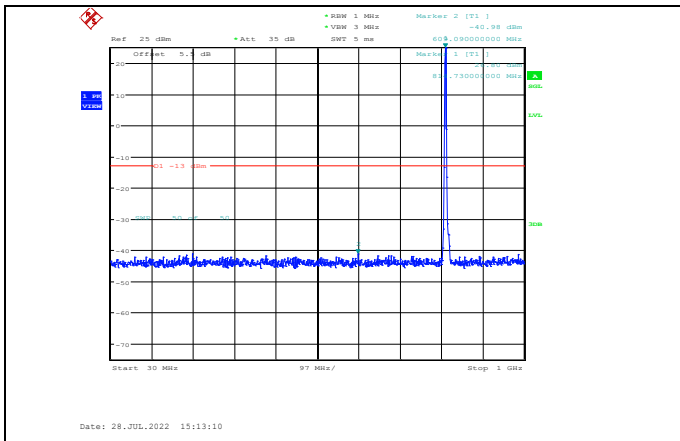

Band26-3MHz-64QAM-26775-1RB#0-Range1:30~1000MHz

Date: 10.AUG.2022 17:10:10

Date: 10.AUG.2022 17:10:51

Band26-3MHz-64QAM-26740-1RB#0-Range1:30~1000MHz

Band26-3MHz-64QAM-26775-1RB#0-Range2:1000~10000MHz

**Band26-5MHz-QPSK-26715-1RB#0-
Range1:30~1000MHz**