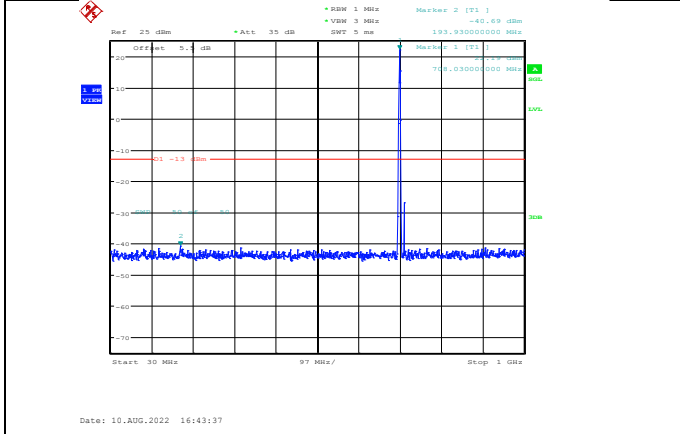

Band12-1.4MHz-64QAM-23017-1RB#0-Range2:1000~10000MHz