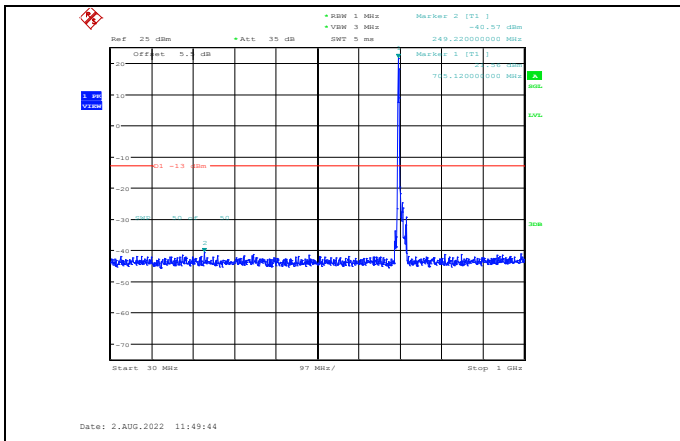

**Band17-10MHz-16QAM-23790-1RB#0-
Range1:30~1000MHz**