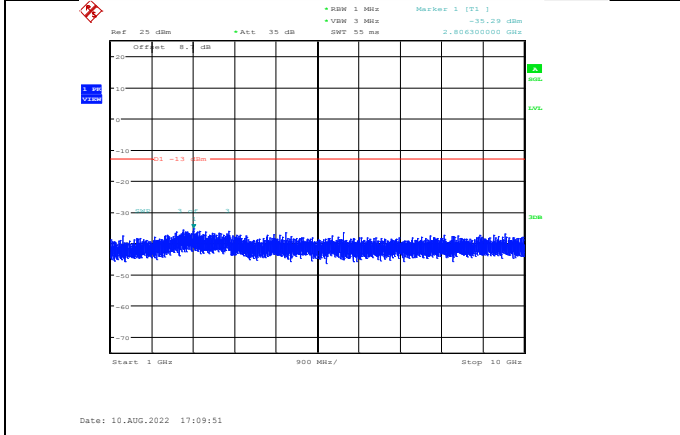

Band26-3MHz-64QAM-26705-1RB#0-Range1:30~1000MHz

Date: 10.AUG.2022 17:09:51