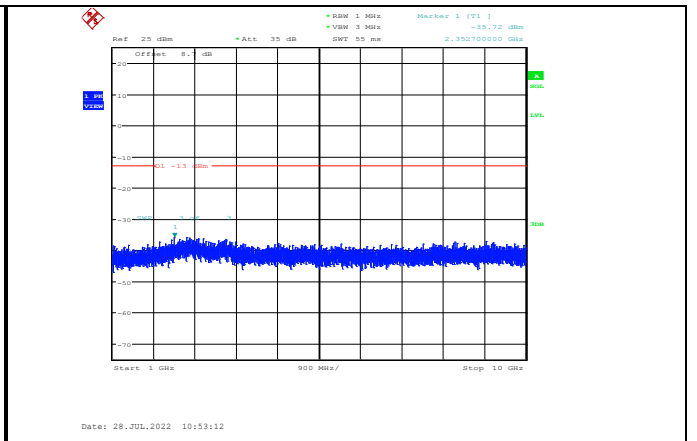

Band12-1.4MHz-64QAM-23173-1RB#0-Range2:1000~10000MHz