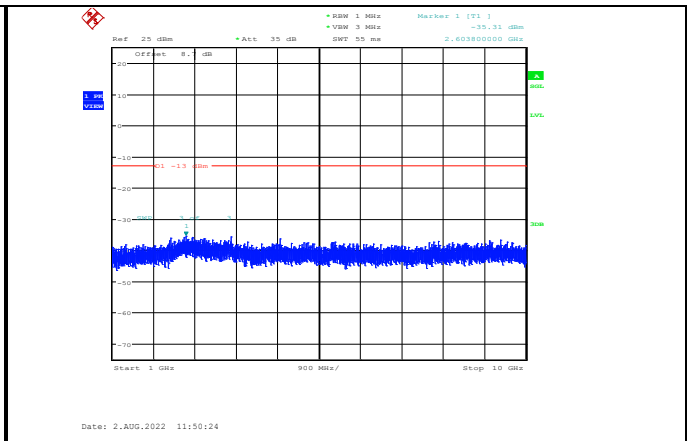

**Band17-10MHz-16QAM-23800-1RB#0-
Range2:1000~10000MHz**