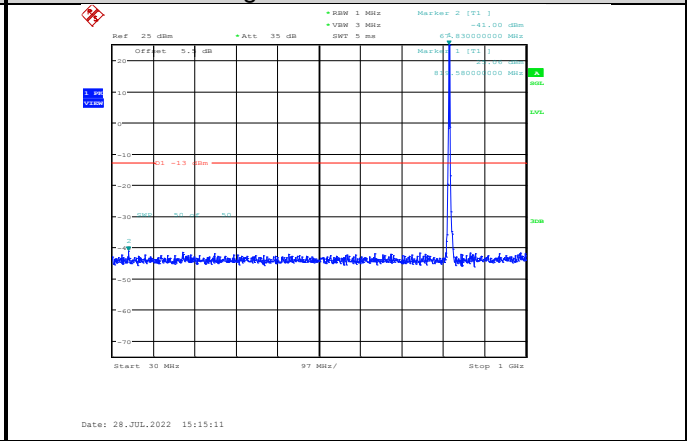

**Band26-5MHz-QPSK-26740-1RB#0-
Range2:1000~10000MHz**