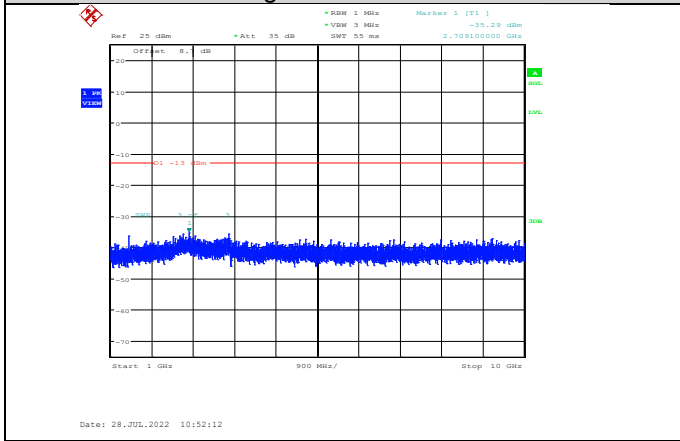

**Band12-3MHz-QPSK-23025-1RB#0-
Range1:30~1000MHz**