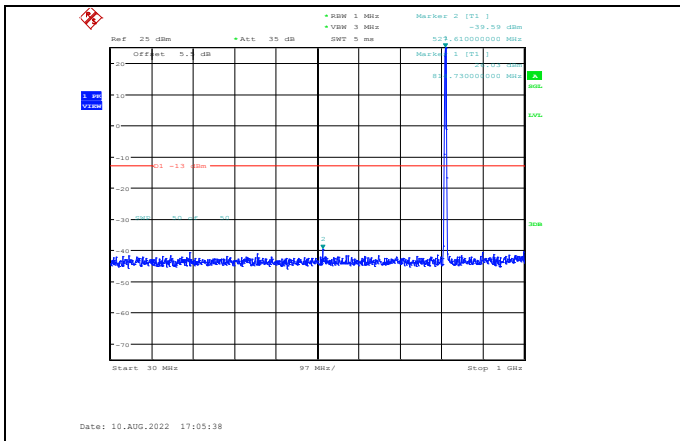

**Band26-1.4MHz-16QAM-26740-1RB#0-
Range1:30~1000MHz**