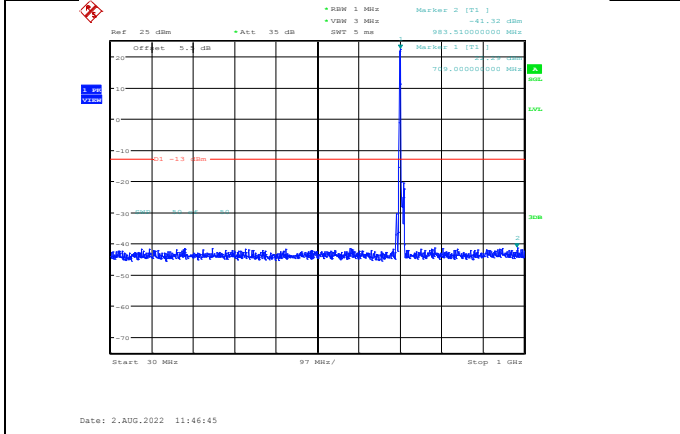

Band17-5MHz-64QAM-23755-1RB#0-Range1:30~1000MHz

Band17-5MHz-64QAM-23790-1RB#0-Range2:1000~10000MHz

Band17-5MHz-64QAM-23755-1RB#0-Range2:1000~10000MHz

Band17-5MHz-64QAM-23825-1RB#0-Range1:30~1000MHz

Band17-5MHz-64QAM-23790-1RB#0-Range1:30~1000MHz