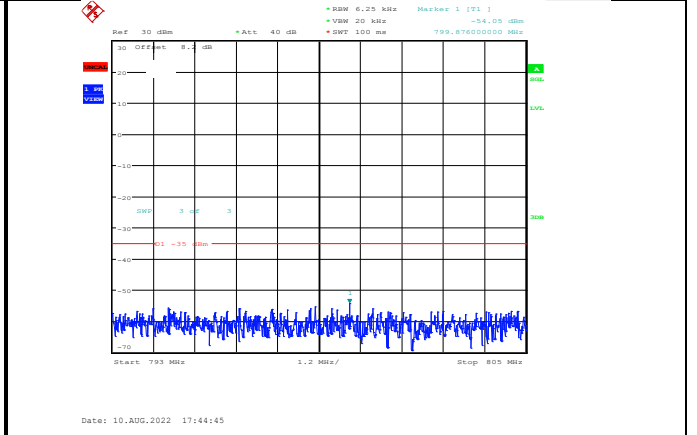

Band13-10MHz-QPSK-23230-1RB#0-Range4:793~805MHz

Date: 10.AUG.2022 17:43:34

Date: 10.AUG.2022 17:44:37

Band13-10MHz-QPSK-23230-1RB#0-Range2:1000~10000MHz

Band13-10MHz-16QAM-23230-1RB#0-Range3:763~775MHz

Date: 10.AUG.2022 17:43:58