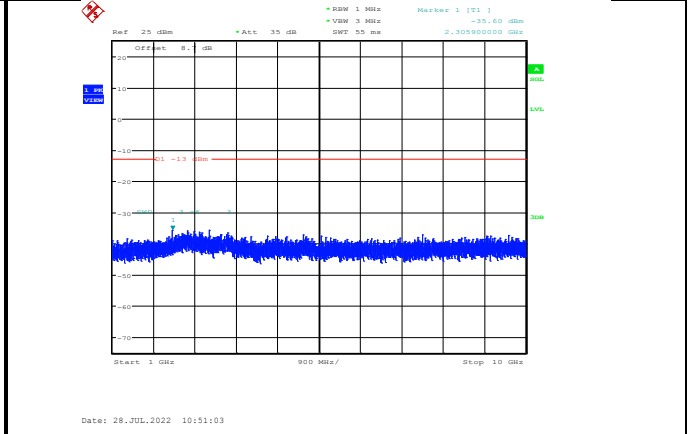

**Band12-1.4MHz-16QAM-23173-1RB#0-
Range1:30~1000MHz**