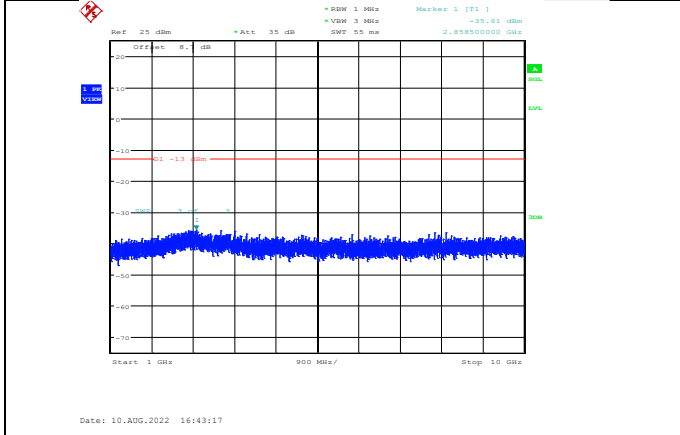

Band12-1.4MHz-64QAM-23017-1RB#0-Range1:30~1000MHz