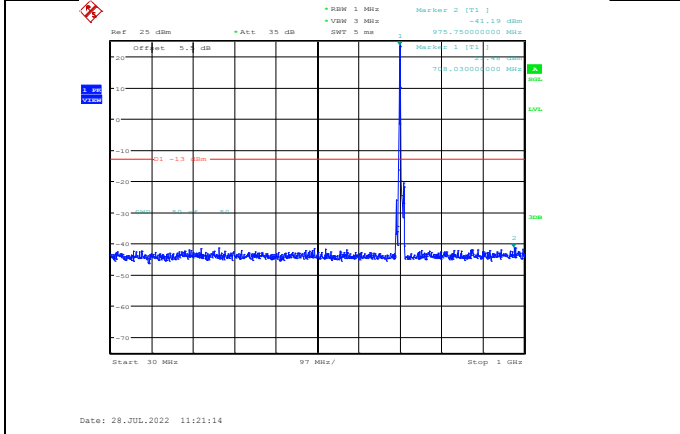

Band17-5MHz-QPSK-23755-1RB#0-Range2:1000~10000MHz