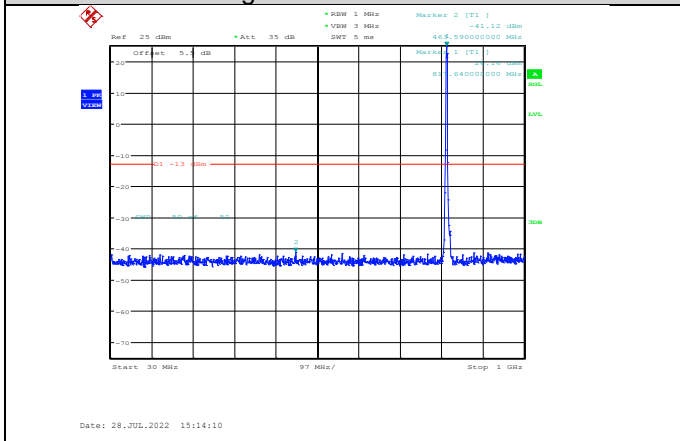

**Band26-5MHz-QPSK-26715-1RB#0-
Range2:1000~10000MHz**