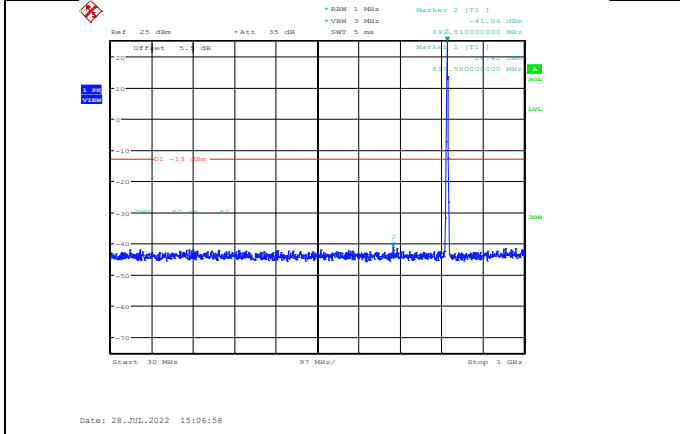

**Band26-1.4MHz-QPSK-26697-1RB#0-
Range2:1000~10000MHz**