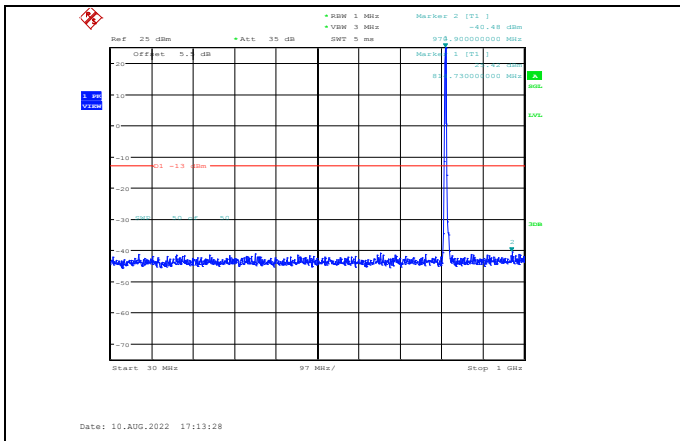

Band26-5MHz-16QAM-26740-1RB#0-Range1:30~1000MHz