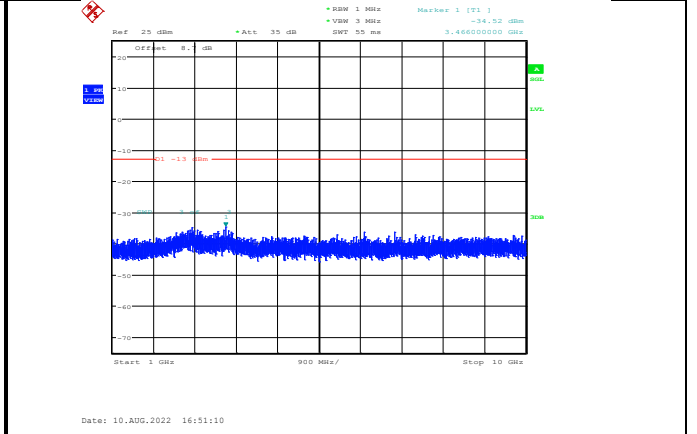

Band12-5MHz-64QAM-23035-1RB#0-Range1:30~1000MHz

Band12-5MHz-64QAM-23095-1RB#0-Range2:1000~10000MHz

Band12-5MHz-64QAM-23035-1RB#0-Range2:1000~10000MHz

Band12-5MHz-64QAM-23155-1RB#0-Range1:30~1000MHz

Band12-5MHz-64QAM-23095-1RB#0-Range1:30~1000MHz