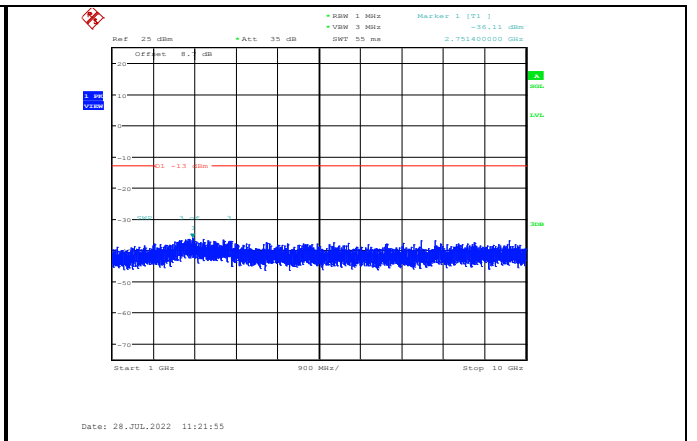

Band17-5MHz-QPSK-23825-1RB#0-Range1:30~1000MHz

Band17-5MHz-QPSK-23790-1RB#0-Range1:30~1000MHz

Band17-5MHz-QPSK-23825-1RB#0-Range2:1000~10000MHz

**Band17-5MHz-16QAM-23755-1RB#0-
Range1:30~1000MHz**

**Band17-5MHz-16QAM-23790-1RB#0-
Range2:1000~10000MHz**