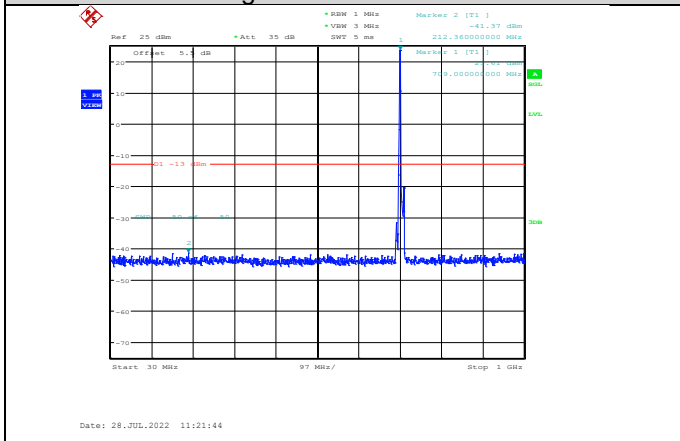

**Band17-5MHz-16QAM-23755-1RB#0-
Range2:1000~10000MHz**