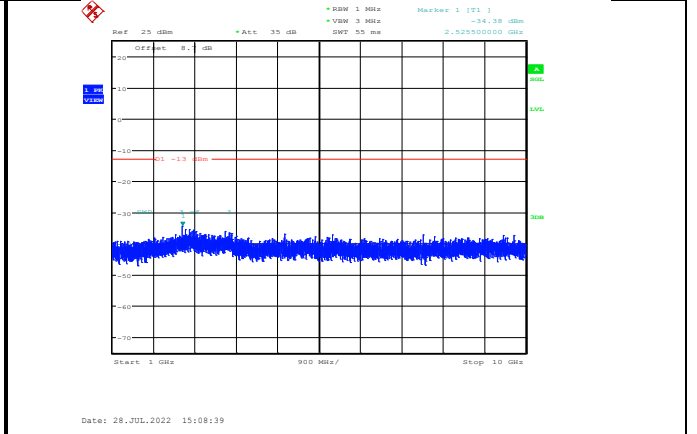

**Band26-1.4MHz-16QAM-26783-1RB#0-
Range1:30~1000MHz**