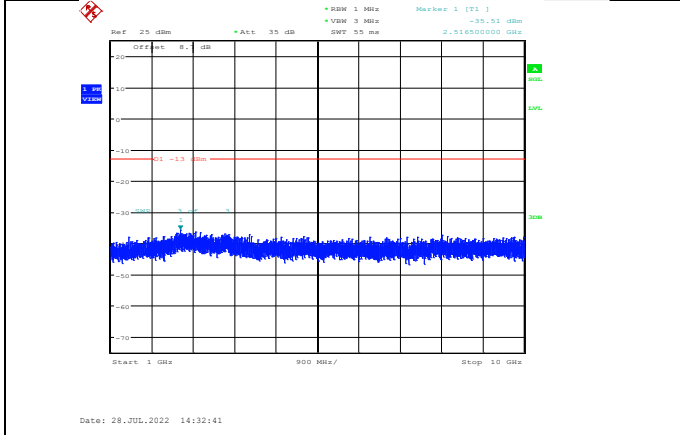

**Band12-10MHz-16QAM-23060-1RB#0-
Range1:30~1000MHz**