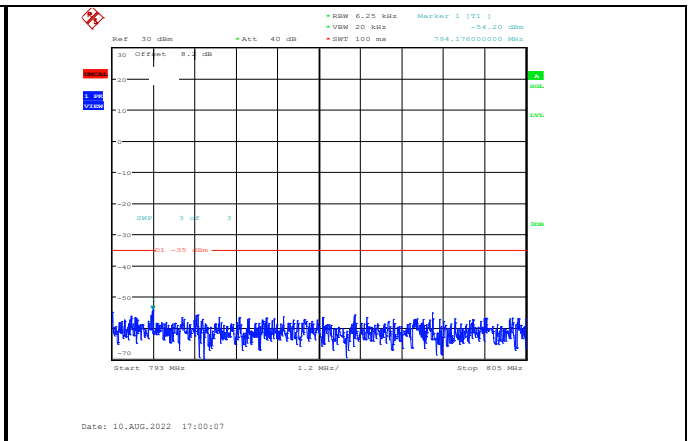

Band13-10MHz-16QAM-23230-1RB#0-Range2:1000~10000MHz