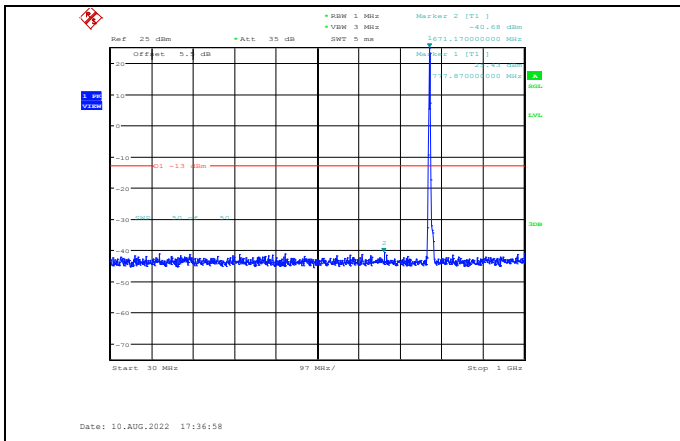

**Band12-10MHz-64QAM-23095-1RB#0-
Range1:30~1000MHz**