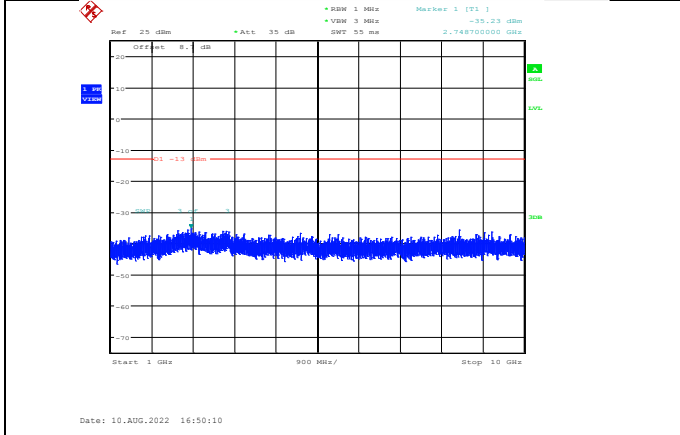

Band12-5MHz-64QAM-23035-1RB#0-Range1:30~1000MHz