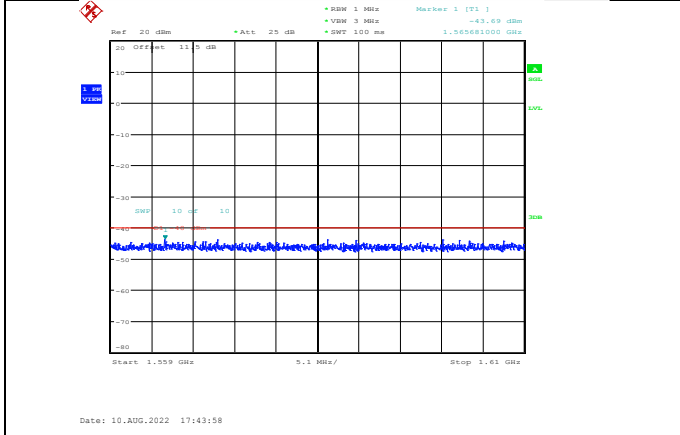

Band13-10MHz-QPSK-23230-1RB#0-Range4:793~805MHz

Date: 10.AUG.2022 17:43:34

Date: 10.AUG.2022 17:44:37

Band13-10MHz-QPSK-23230-1RB#0-Range2:1000~10000MHz

Band13-10MHz-16QAM-23230-1RB#0-Range3:763~775MHz

Date: 10.AUG.2022 17:43:58