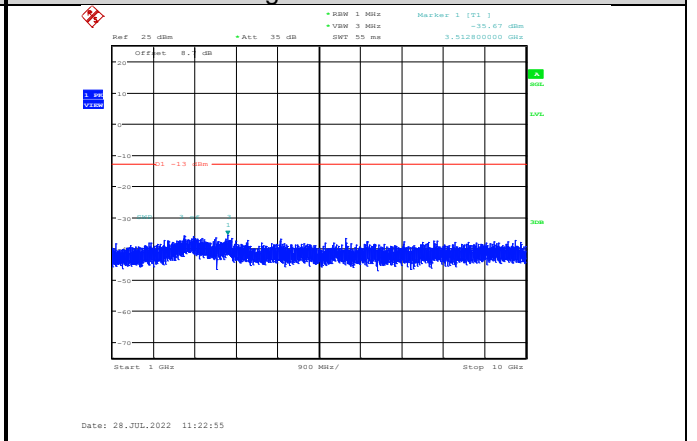

**Band17-5MHz-16QAM-23825-1RB#0-
Range1:30~1000MHz**