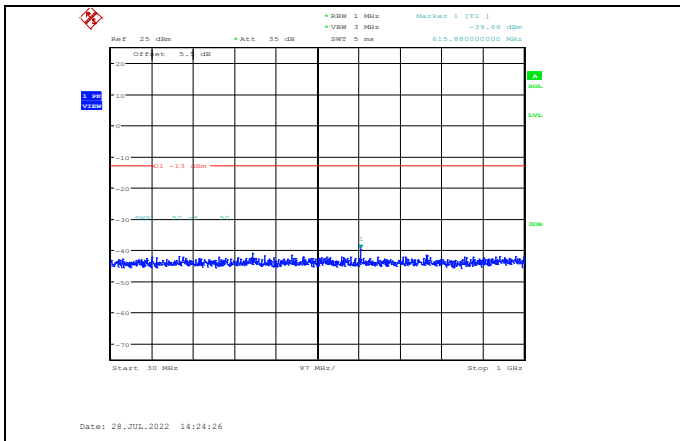

**Band4-5MHz-64QAM-20175-1RB#0-
Range1:30~1000MHz**