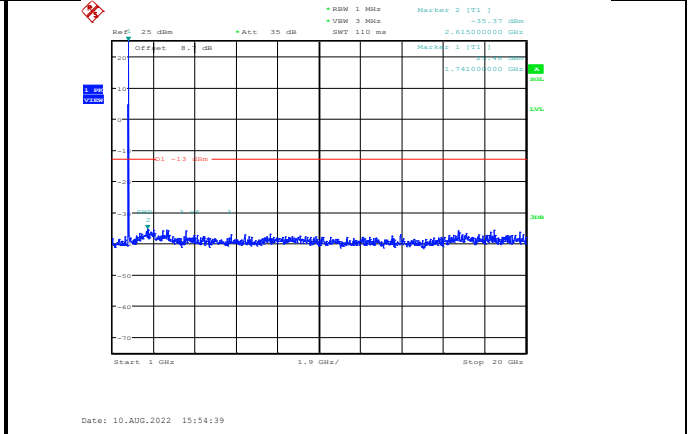

Band4-15MHz-64QAM-20325-1RB#0-Range1:30~1000MHz