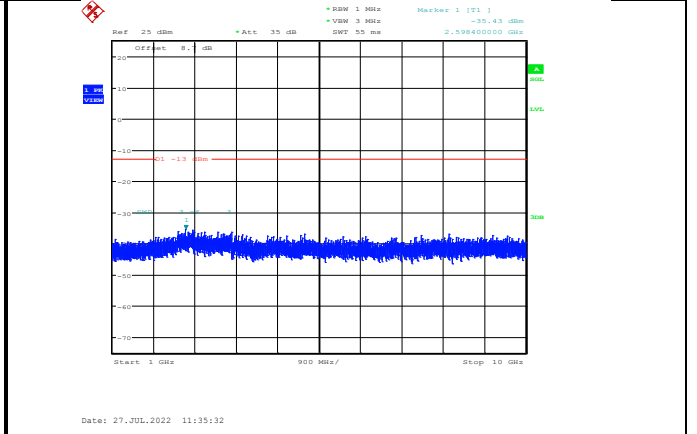

Band5-10MHz-16QAM-20600-1RB#0-Range1:30~1000MHz