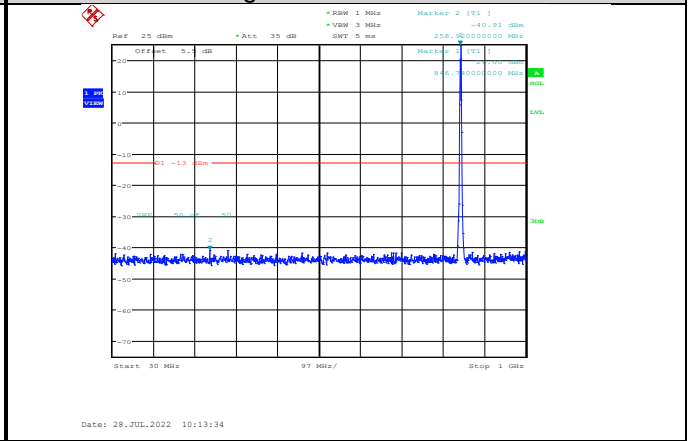

**Band5-3MHz-QPSK-20525-1RB#0-
Range2:1000~10000MHz**