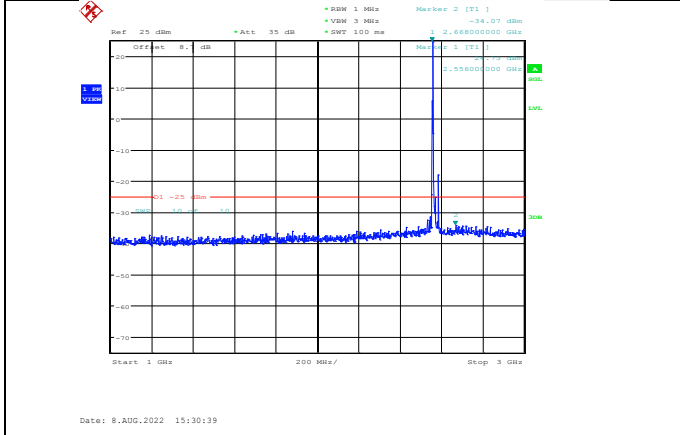

Band7-15MHz-QPSK-21375-1RB#0-Range1:30~1000MHz