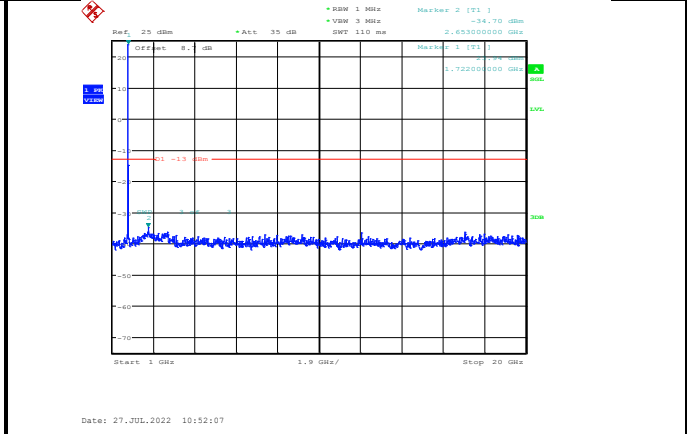

Band4-20MHz-16QAM-20300-1RB#0-Range1:30~1000MHz