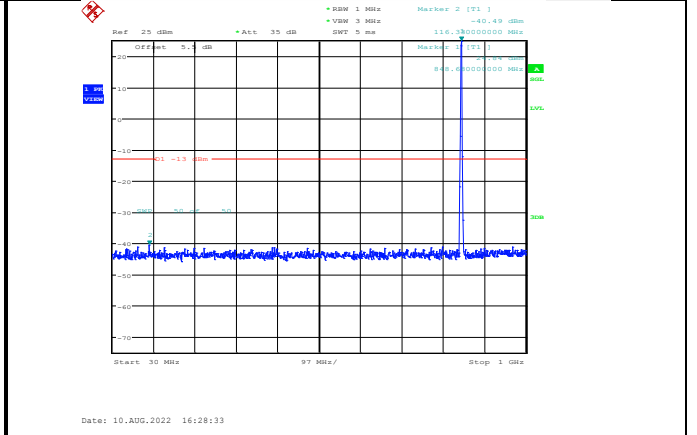

Band5-1.4MHz-64QAM-20525-1RB#0-Range2:1000~10000MHz

Date: 10.AUG.2022 16:28:33