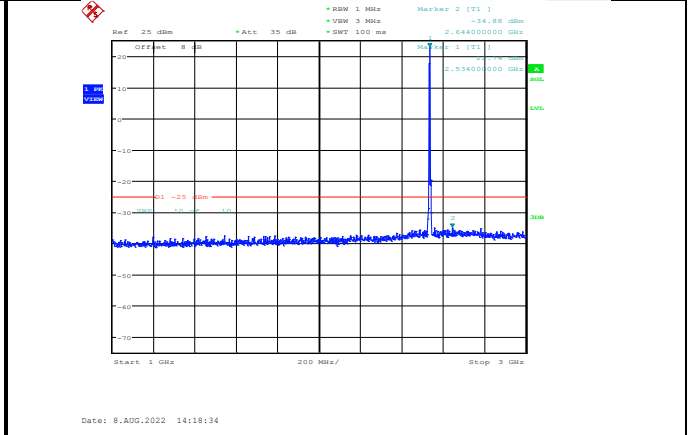

**Band7-5MHz-64QAM-21100-1RB#0-
Range1:30~1000MHz**