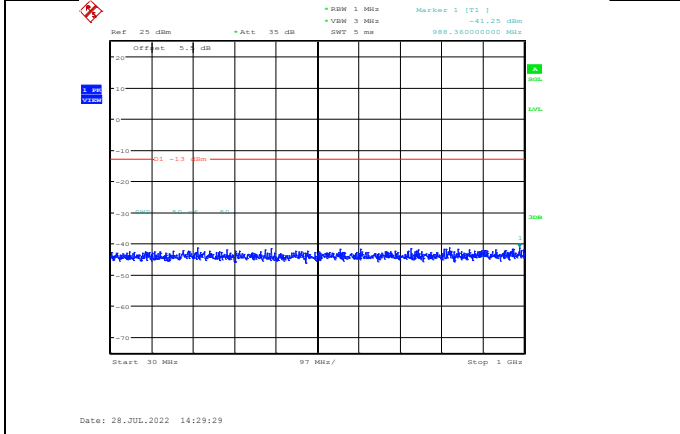

Band4-15MHz-16QAM-20025-1RB#0-Range1:30~1000MHz

Band4-15MHz-16QAM-20175-1RB#0-Range2:1000~20000MHz

Band4-15MHz-16QAM-20025-1RB#0-Range2:1000~20000MHz

Band4-15MHz-16QAM-20325-1RB#0-Range1:30~1000MHz

Band4-15MHz-16QAM-20175-1RB#0-Range1:30~1000MHz