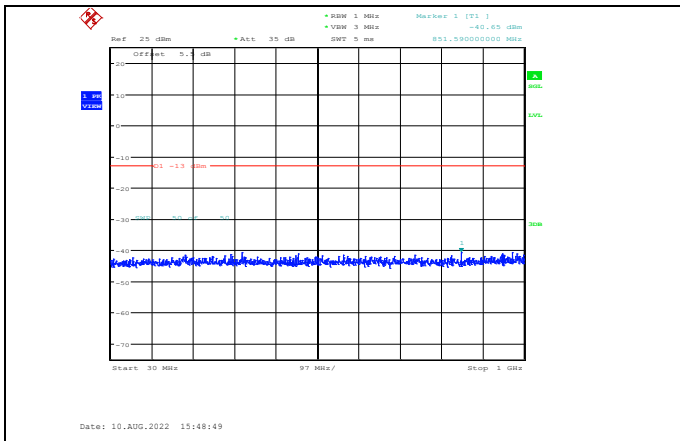

Band4-5MHz-16QAM-20175-1RB#0-Range1:30~1000MHz