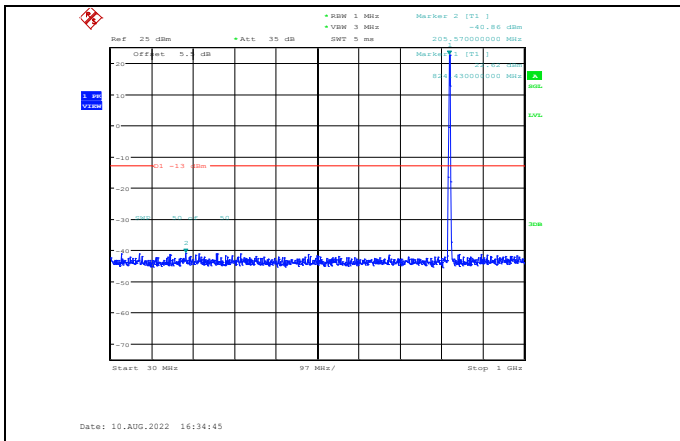

Band5-1.4MHz-16QAM-20407-1RB#0-Range2:1000~10000MHz

Band5-1.4MHz-16QAM-20643-1RB#0-Range1:30~1000MHz

Band5-1.4MHz-16QAM-20525-1RB#0-Range1:30~1000MHz

Band5-1.4MHz-16QAM-20643-1RB#0-Range2:1000~10000MHz

Date: 10.AUG.2022 16:34:45