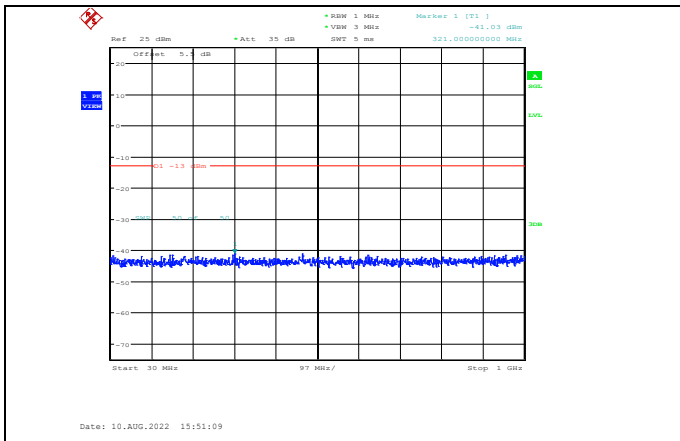

Band4-10MHz-16QAM-20175-1RB#0-Range1:30~1000MHz