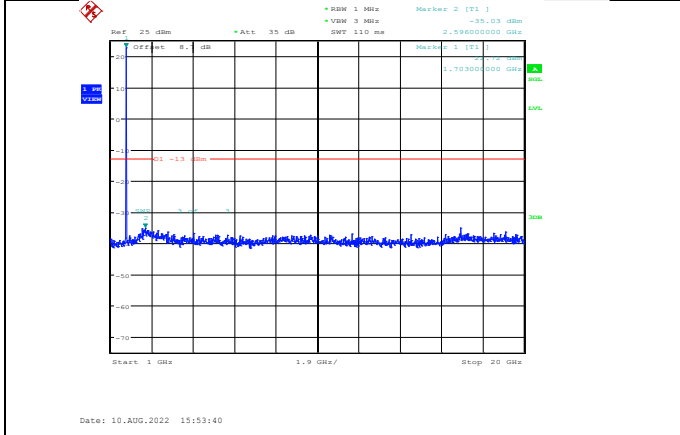

Band4-15MHz-64QAM-20025-1RB#0-Range1:30~1000MHz