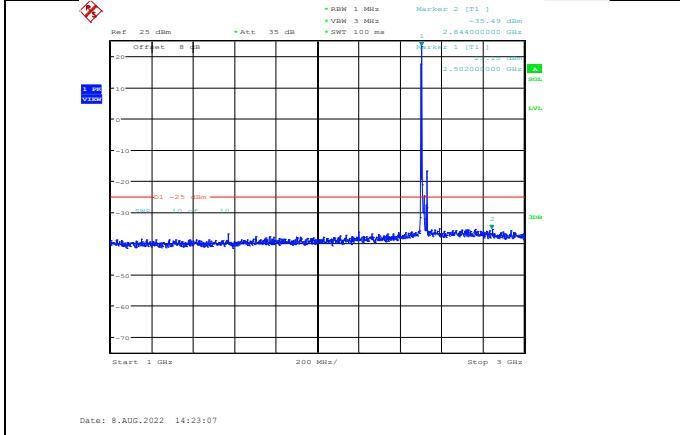

Band7-15MHz-64QAM-20825-1RB#0-Range1:30~1000MHz