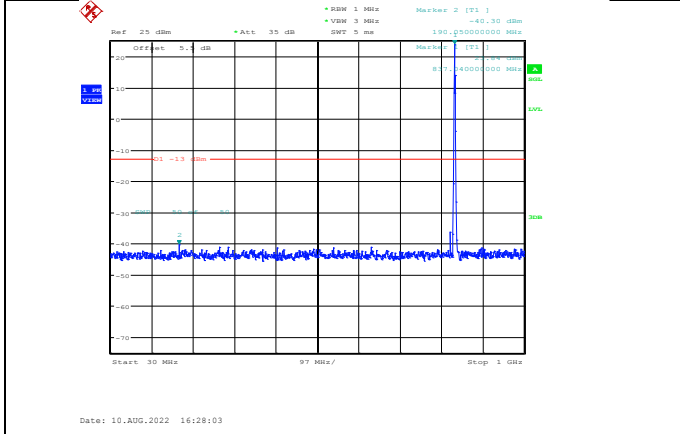

Band5-1.4MHz-64QAM-20407-1RB#0-Range2:1000~10000MHz

Date: 10.AUG.2022 16:28:03