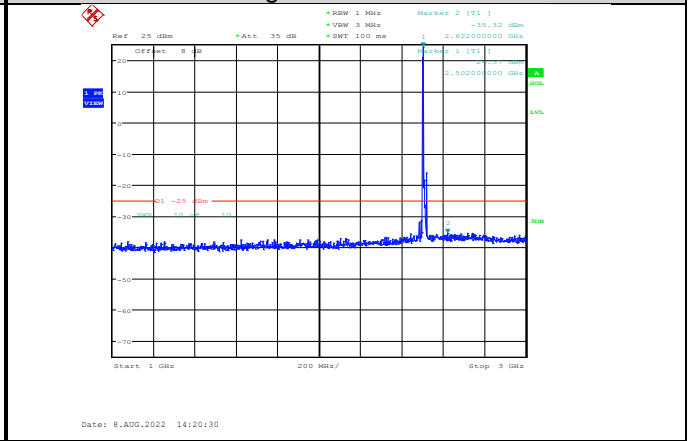

Band7-10MHz-64QAM-20800-1RB#0-Range1:30~1000MHz