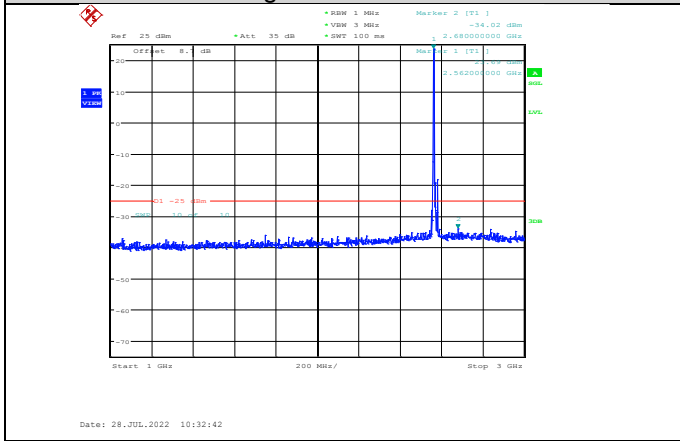

Band7-10MHz-16QAM-21400-1RB#0-Range1:30~1000MHz