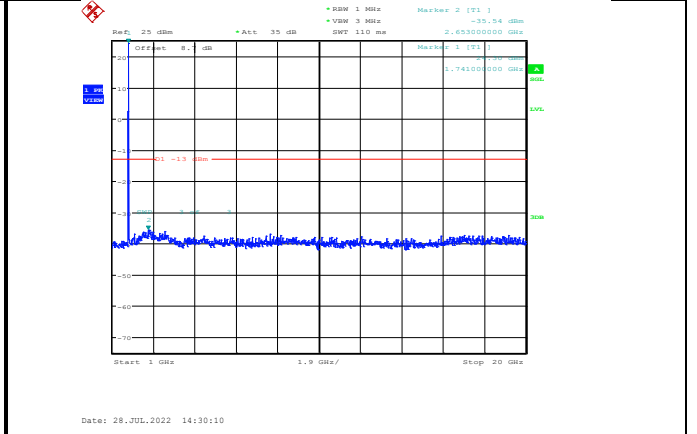

Band4-15MHz-QPSK-20325-1RB#0-Range1:30~1000MHz