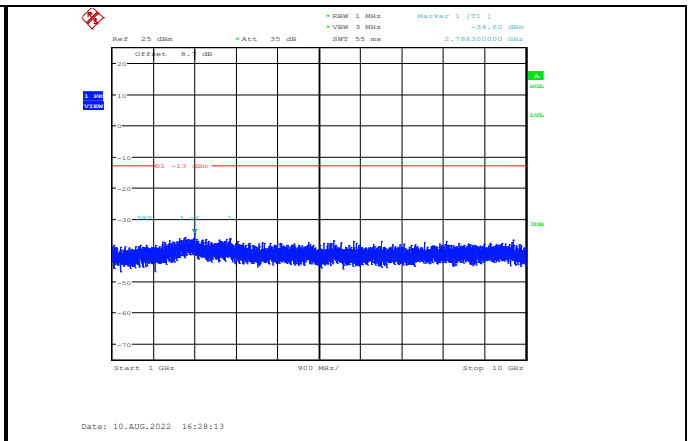

Band5-1.4MHz-16QAM-20407-1RB#0-Range2:1000~10000MHz

Band5-1.4MHz-16QAM-20643-1RB#0-Range1:30~1000MHz

Band5-1.4MHz-16QAM-20525-1RB#0-Range1:30~1000MHz

Band5-1.4MHz-16QAM-20643-1RB#0-Range2:1000~10000MHz

Date: 10.AUG.2022 16:34:45