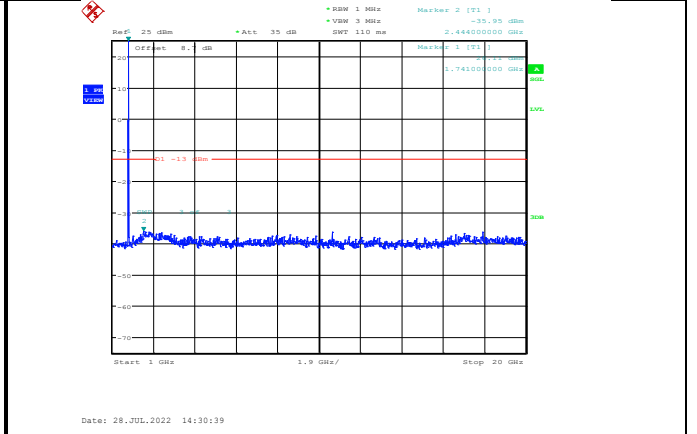

Band4-15MHz-16QAM-20025-1RB#0-Range1:30~1000MHz

Band4-15MHz-16QAM-20175-1RB#0-Range2:1000~20000MHz

Band4-15MHz-16QAM-20025-1RB#0-Range2:1000~20000MHz

Band4-15MHz-16QAM-20325-1RB#0-Range1:30~1000MHz

Band4-15MHz-16QAM-20175-1RB#0-Range1:30~1000MHz