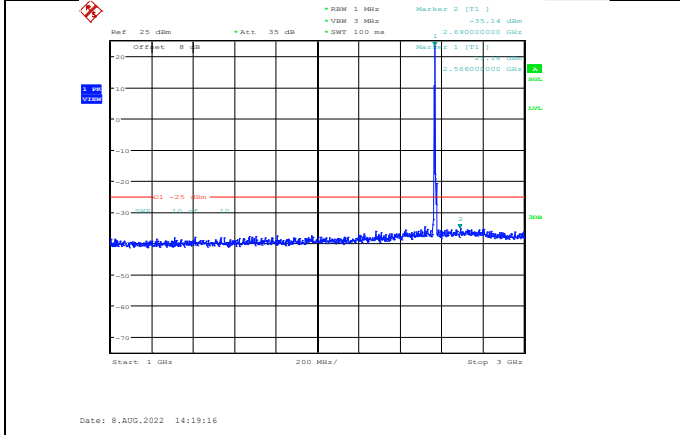

Band7-5MHz-64QAM-21425-1RB#0-Range1:30~1000MHz