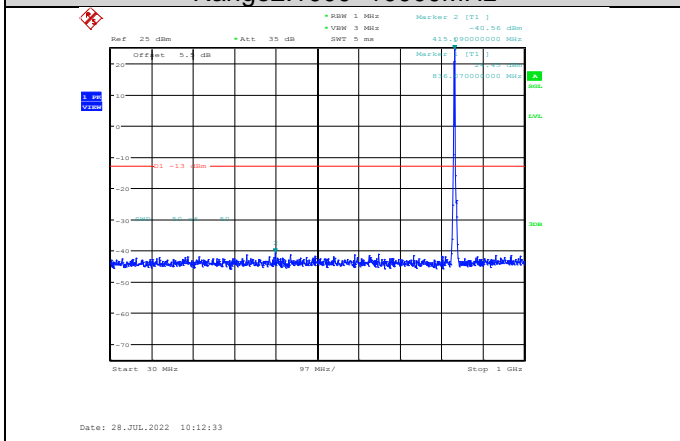

**Band5-3MHz-QPSK-20415-1RB#0-
Range2:1000~10000MHz**