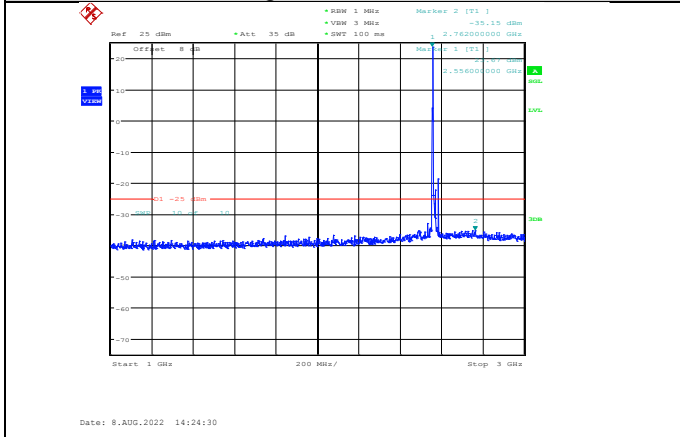

Band7-15MHz-64QAM-21375-1RB#0-Range1:30~1000MHz