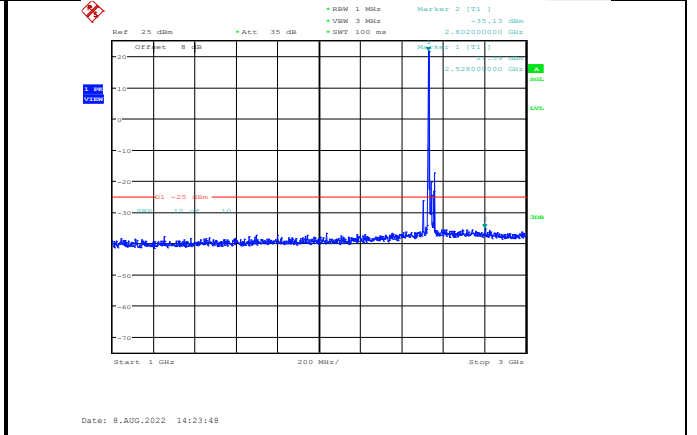

Band7-15MHz-64QAM-21100-1RB#0-Range1:30~1000MHz