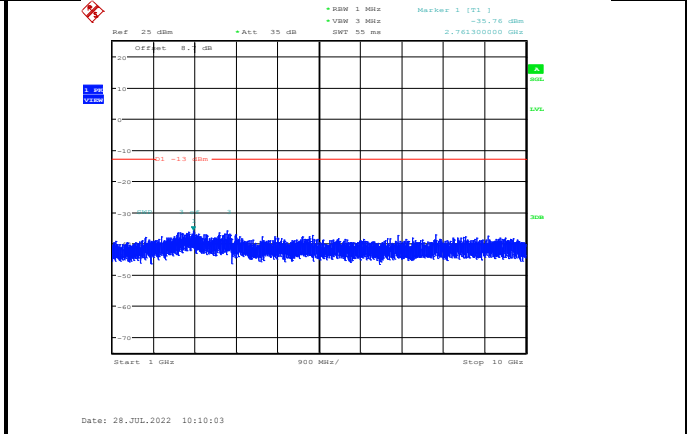

**Band5-1.4MHz-QPSK-20643-1RB#0-
Range1:30~1000MHz**