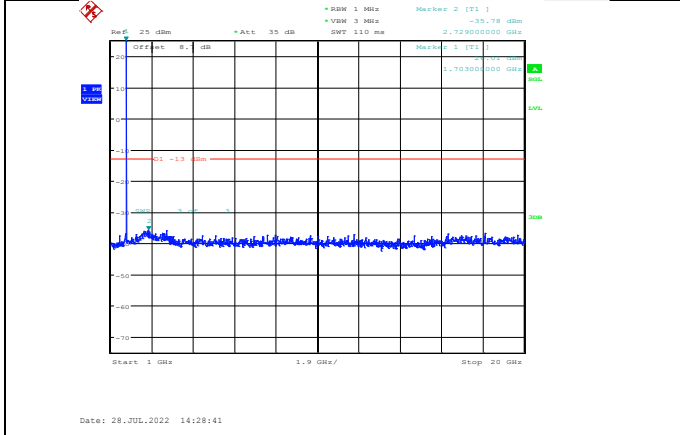

Band4-15MHz-16QAM-20025-1RB#0-Range1:30~1000MHz