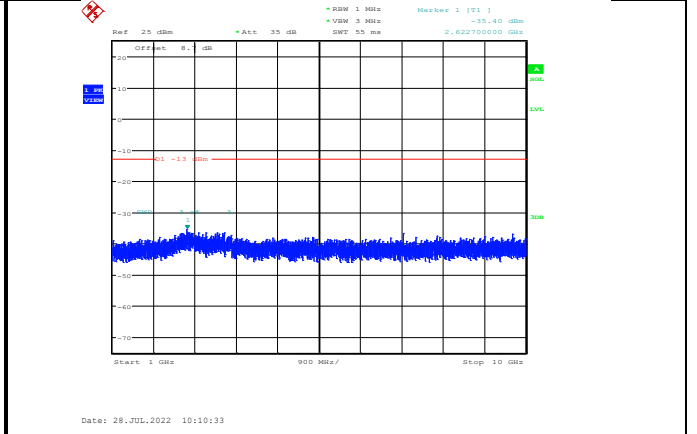

Band5-1.4MHz-16QAM-20643-1RB#0-Range1:30~1000MHz