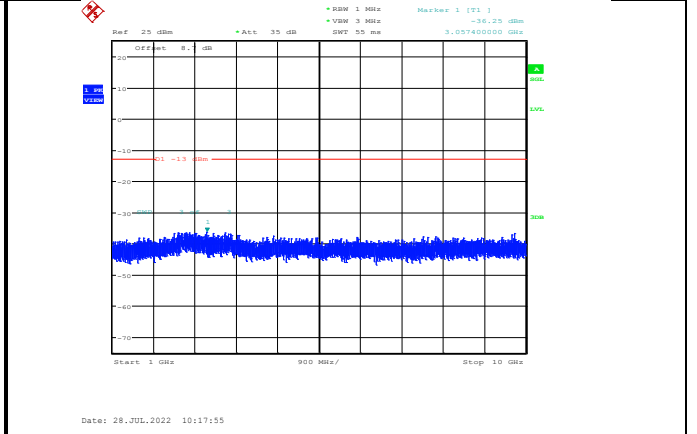

Band5-5MHz-16QAM-20625-1RB#0-Range1:30~1000MHz