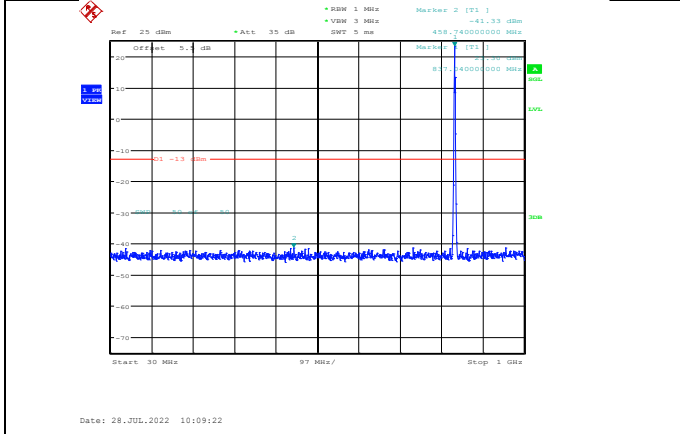

Band5-1.4MHz-16QAM-20407-1RB#0-Range2:1000~10000MHz