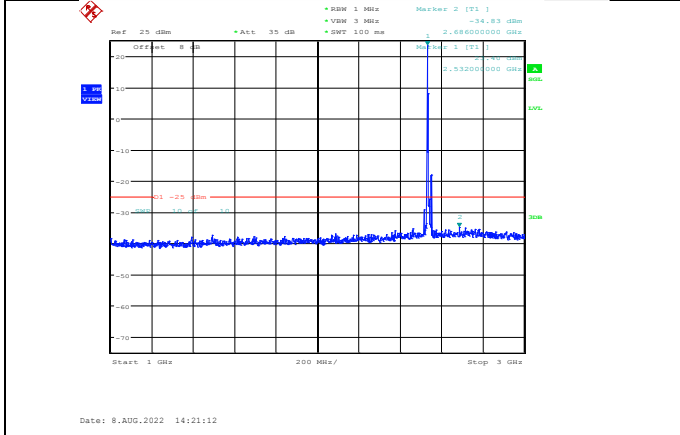

Band7-10MHz-64QAM-21100-1RB#0-Range1:30~1000MHz