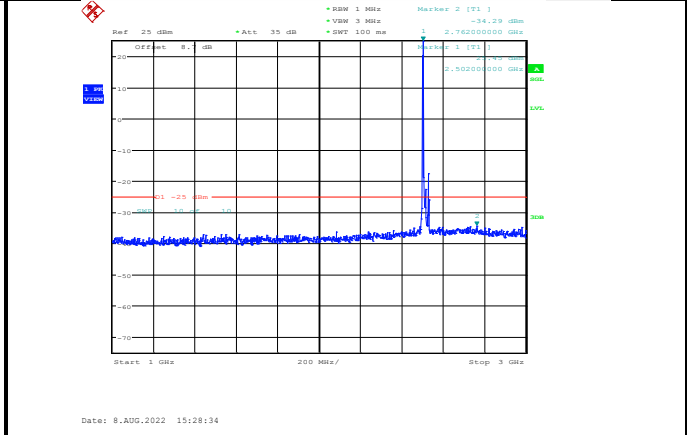

Band7-15MHz-16QAM-20825-1RB#0-Range1:30~1000MHz