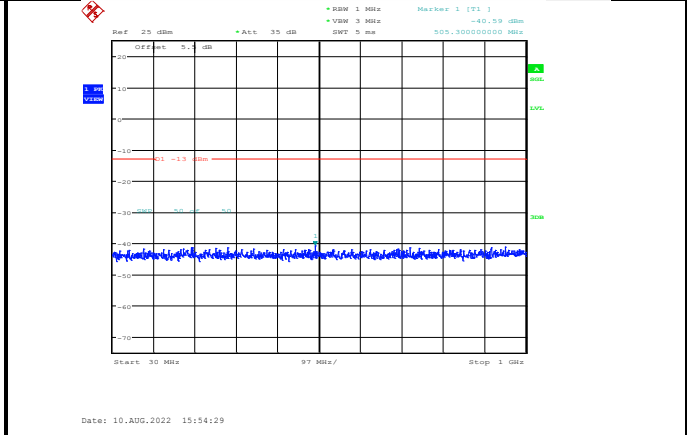

Band4-15MHz-16QAM-20325-1RB#0-Range2:1000~20000MHz

Band4-15MHz-64QAM-20025-1RB#0-Range1:30~1000MHz

Band4-15MHz-64QAM-20175-1RB#0-Range2:1000~20000MHz

Band4-15MHz-64QAM-20025-1RB#0-Range2:1000~20000MHz

Band4-15MHz-64QAM-20325-1RB#0-Range1:30~1000MHz