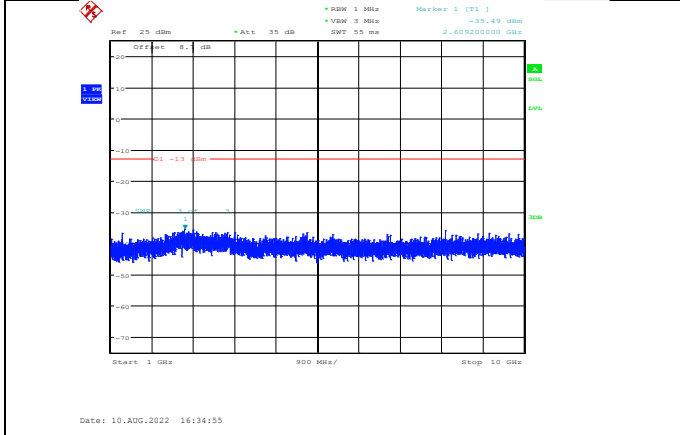

Band5-1.4MHz-64QAM-20407-1RB#0-Range1:30~1000MHz

Date: 10.AUG.2022 16:34:55