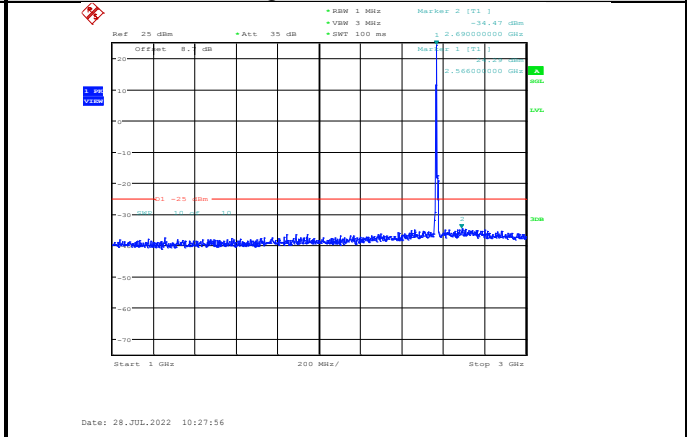

**Band7-5MHz-16QAM-21425-1RB#0-
Range1:30~1000MHz**