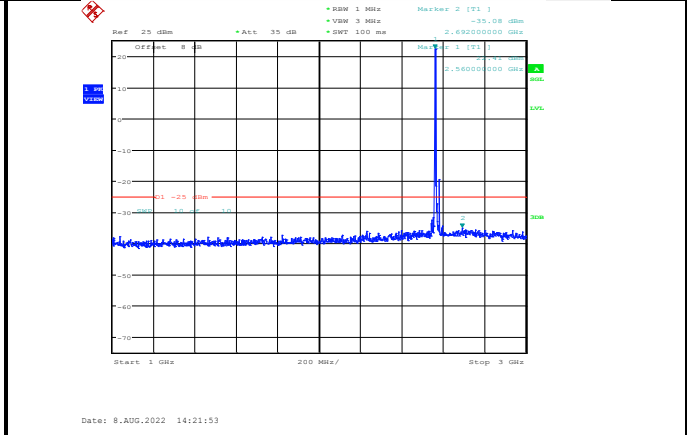

Band7-10MHz-64QAM-21400-1RB#0-Range1:30~1000MHz