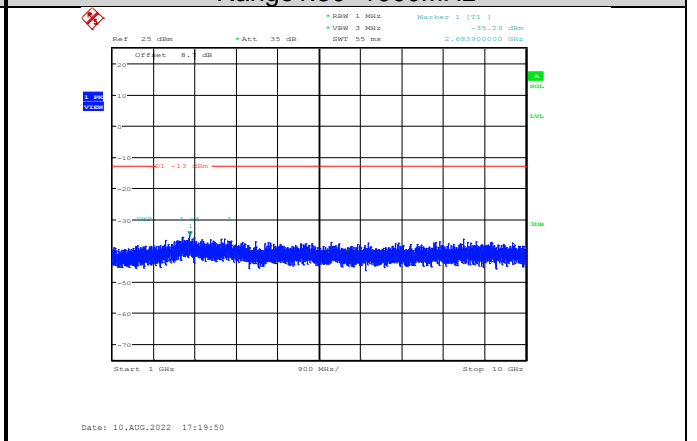

**Band5-5MHz-64QAM-20625-1RB#0-
Range1:30~1000MHz**