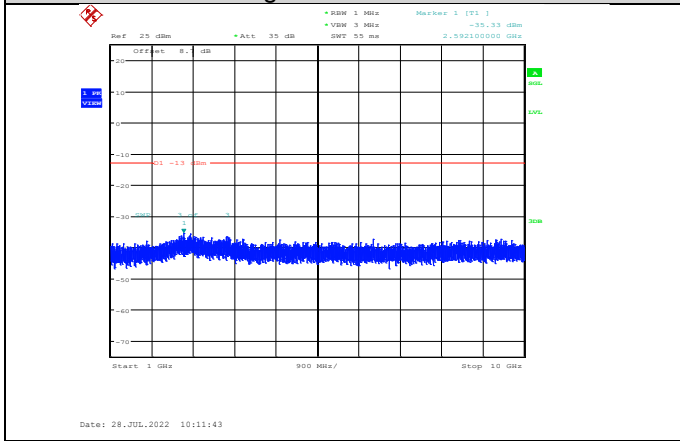

**Band5-3MHz-QPSK-20415-1RB#0-
Range1:30~1000MHz**