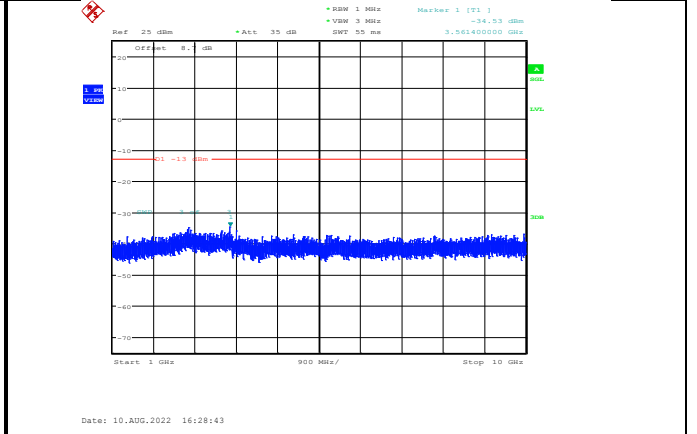

Band5-1.4MHz-64QAM-20643-1RB#0-Range1:30~1000MHz

Date: 10.AUG.2022 16:28:43