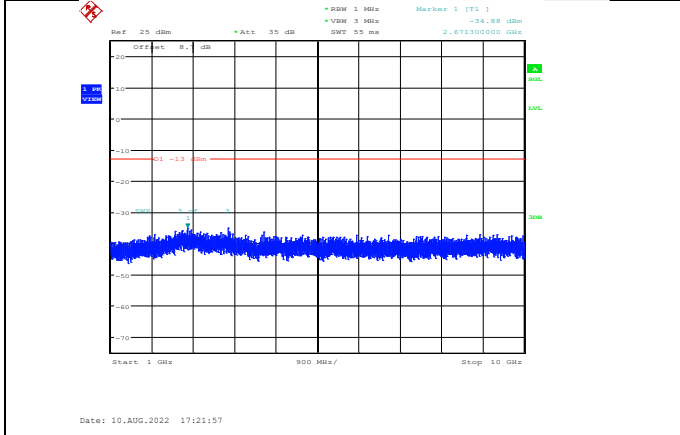

Band5-10MHz-64QAM-20450-1RB#0-Range1:30~1000MHz