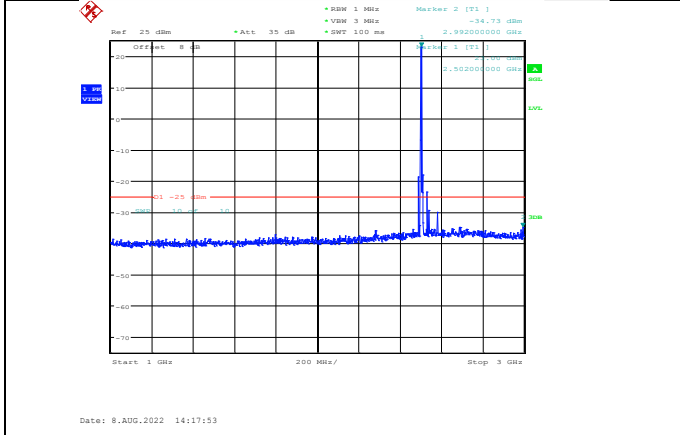

**Band7-5MHz-64QAM-20775-1RB#0-
Range1:30~1000MHz**