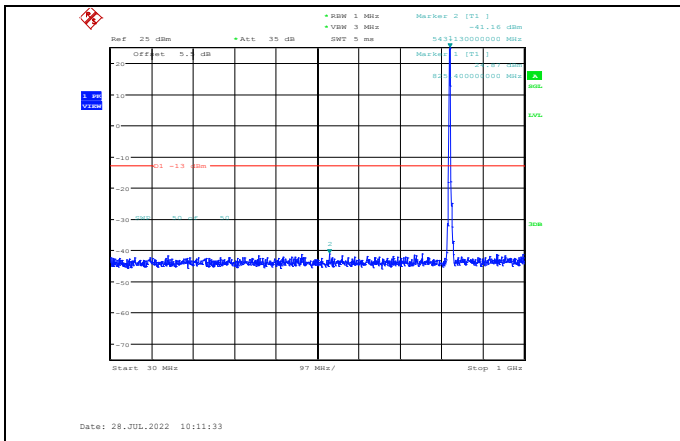

Band5-1.4MHz-64QAM-20643-1RB#0-Range1:30~1000MHz

Date: 10.AUG.2022 16:28:03

Date: 10.AUG.2022 16:28:43

Band5-1.4MHz-64QAM-20525-1RB#0-Range1:30~1000MHz

Band5-1.4MHz-64QAM-20643-1RB#0-Range2:1000~10000MHz

**Band5-3MHz-QPSK-20415-1RB#0-
Range1:30~1000MHz**