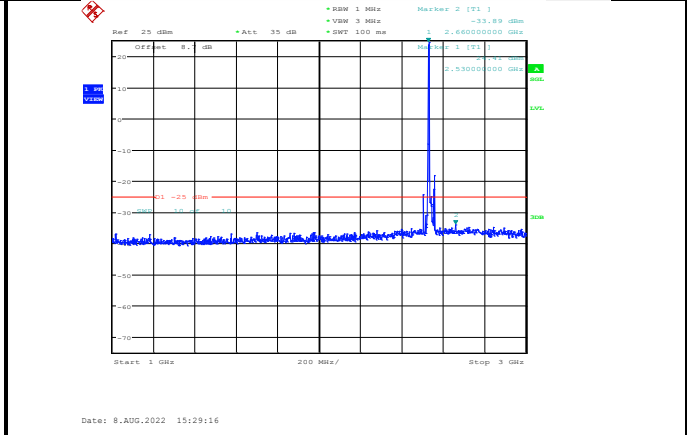

Band7-15MHz-QPSK-21100-1RB#0-Range1:30~1000MHz