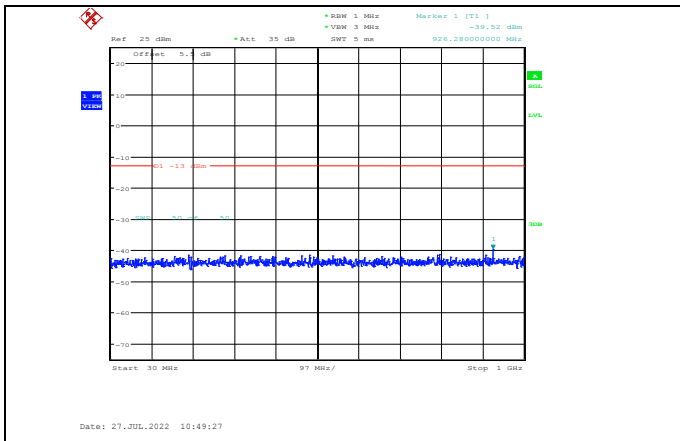

Band4-15MHz-64QAM-20025-1RB#0-Range2:1000~20000MHz