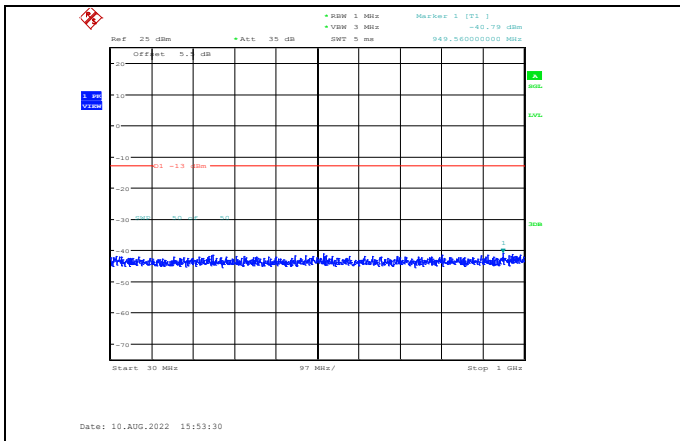

Band4-15MHz-16QAM-20175-1RB#0-Range1:30~1000MHz