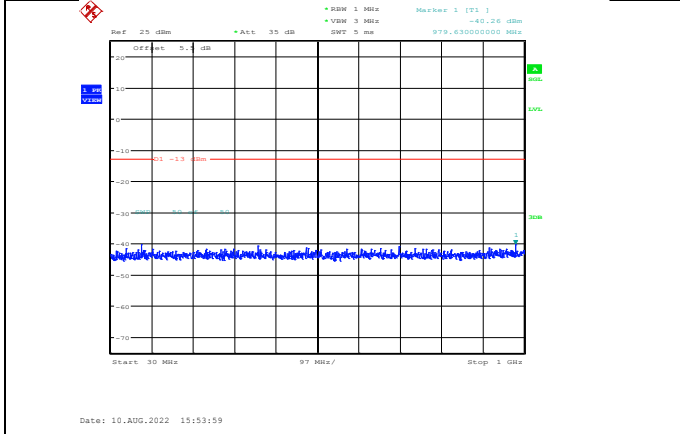

Band4-15MHz-16QAM-20325-1RB#0-Range2:1000~20000MHz

Band4-15MHz-64QAM-20025-1RB#0-Range1:30~1000MHz

Band4-15MHz-64QAM-20175-1RB#0-Range2:1000~20000MHz

Band4-15MHz-64QAM-20025-1RB#0-Range2:1000~20000MHz

Band4-15MHz-64QAM-20325-1RB#0-Range1:30~1000MHz