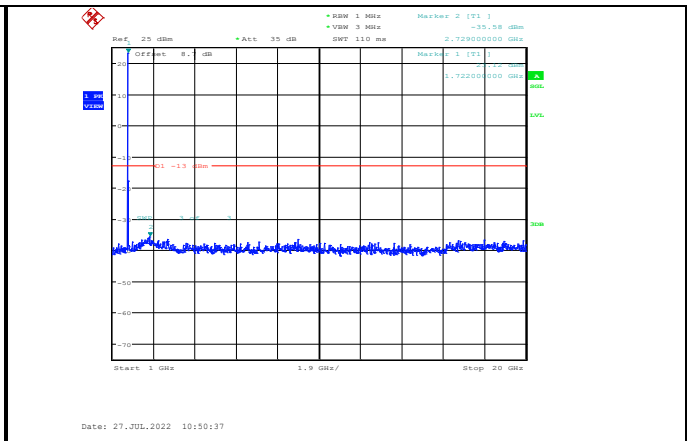

Band4-15MHz-64QAM-20325-1RB#0-Range1:30~1000MHz