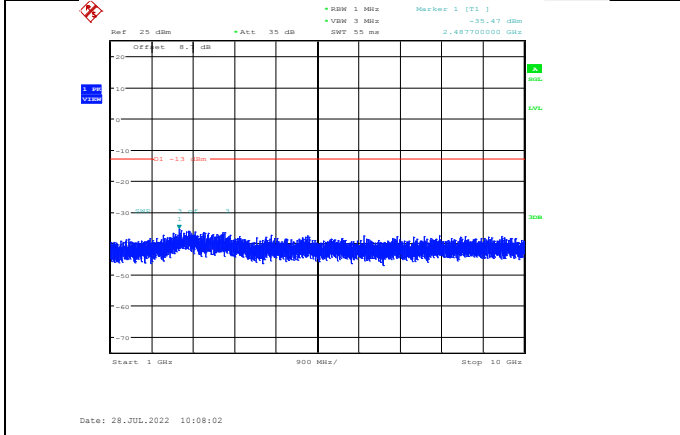

**Band5-1.4MHz-QPSK-20407-1RB#0-
Range1:30~1000MHz**