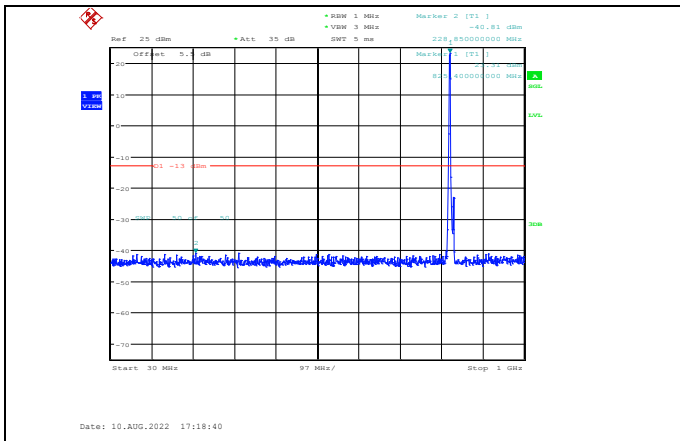

Band5-5MHz-16QAM-20525-1RB#0-Range1:30~1000MHz