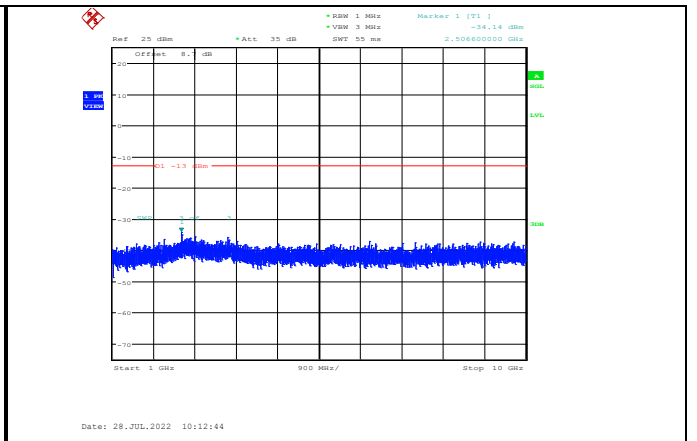

Band5-1.4MHz-64QAM-20643-1RB#0-Range1:30~1000MHz

Date: 10.AUG.2022 16:28:03

Date: 10.AUG.2022 16:28:43

Band5-1.4MHz-64QAM-20525-1RB#0-Range1:30~1000MHz

Band5-1.4MHz-64QAM-20643-1RB#0-Range2:1000~10000MHz

**Band5-3MHz-QPSK-20415-1RB#0-
Range1:30~1000MHz**