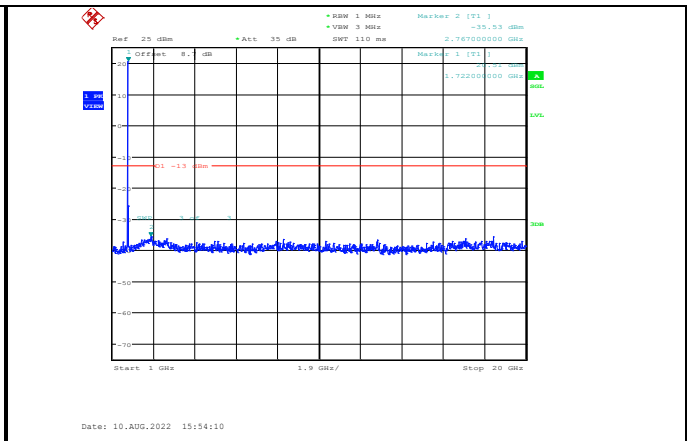

Band4-15MHz-16QAM-20325-1RB#0-Range2:1000~20000MHz