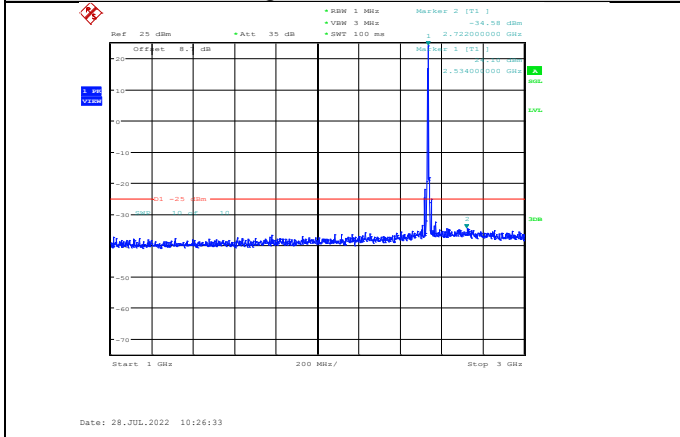

**Band7-5MHz-16QAM-21100-1RB#0-
Range1:30~1000MHz**