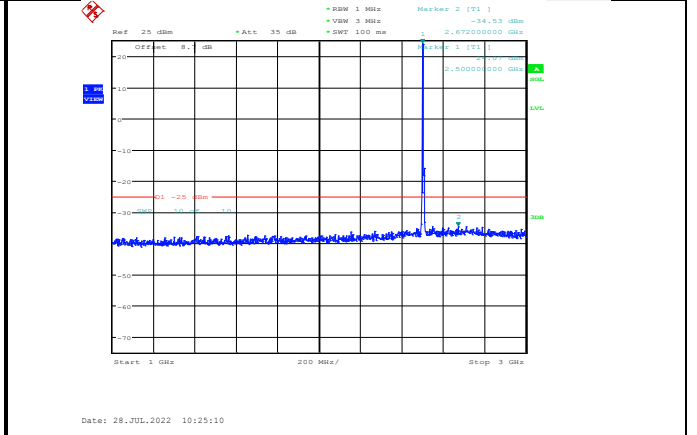

Band7-5MHz-16QAM-20775-1RB#0-Range1:30~1000MHz