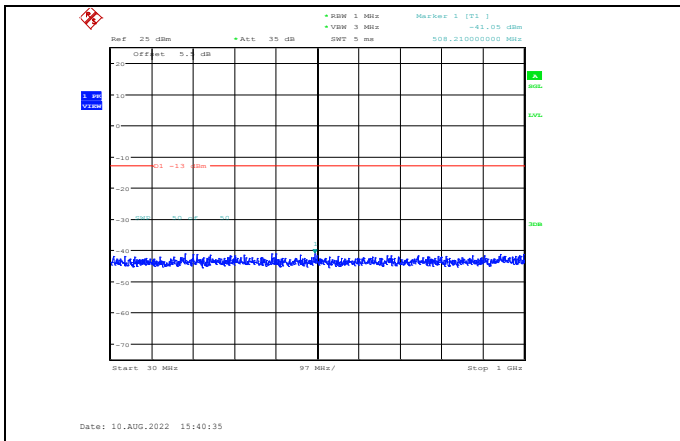

Band4-1.4MHz-16QAM-20175-1RB#0-Range1:30~1000MHz