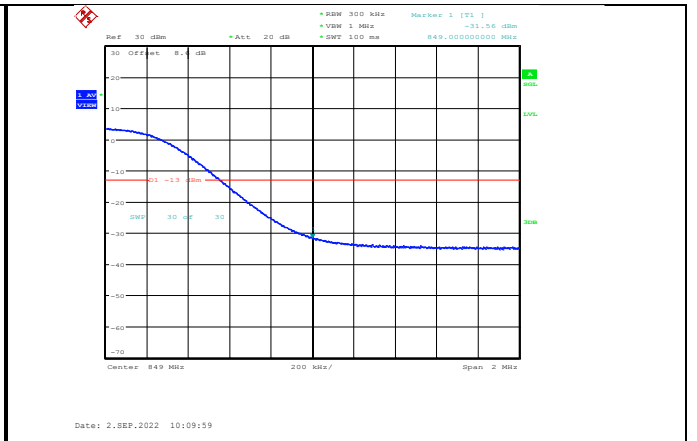

Band26-15MHz-64QAM-26865-1RB#0

Band26-15MHz-16QAM-26965-1RB#74

Band26-15MHz-64QAM-26865-75RB#0

Band26-15MHz-64QAM-26965-1RB#74

Band26-15MHz-64QAM-26965-75RB#0

11. APPENDIX E: CONDUCTED SPURIOUS EMISSION

Test Graphs: