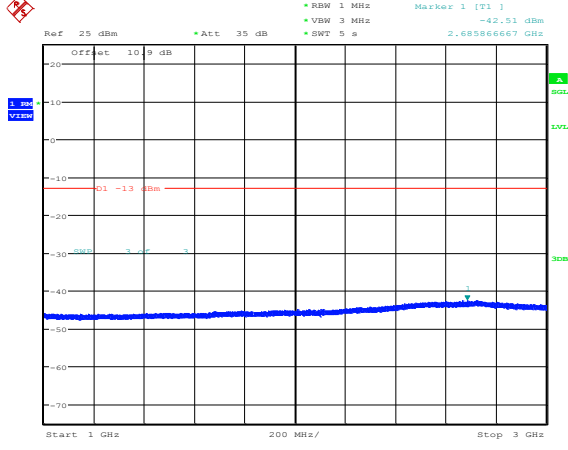

Band V-4132-30~1000MHz

Band V-4182-30~1000MHz

Band V-4132-1000~3000MHz

Band V-4182-1000~3000MHz

Band V-4132-3000~10000MHz

Band V-4182-3000~10000MHz

Date: 27.JUL.2022 17:48:52

Band V-4233-30~1000MHz

Date: 27.JUL.2022 17:49:16

Band V-4233-1000~3000MHz

Date: 27.JUL.2022 17:49:41

Band V-4233-3000~10000MHz

LTE:

Band2-1.4MHz-16QAM-18607-1RB#0-Range1:30~1000MHz

Band2-1.4MHz-16QAM-18900-1RB#0-Range2:1000~20000MHz