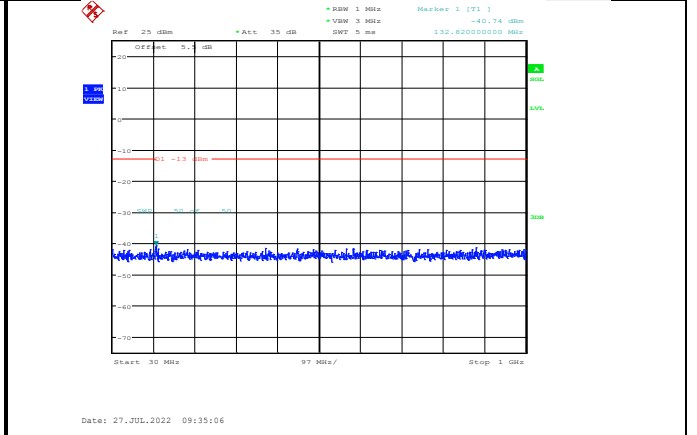

Band2-1.4MHz-16QAM-18900-1RB#0-Range2:1000~20000MHz