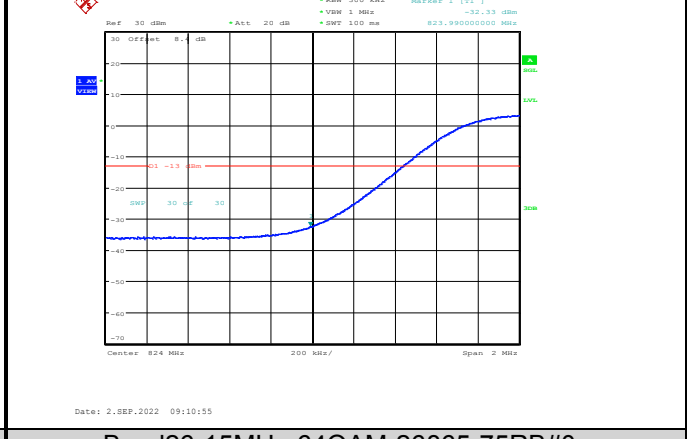

Band26-15MHz-64QAM-26865-1RB#0