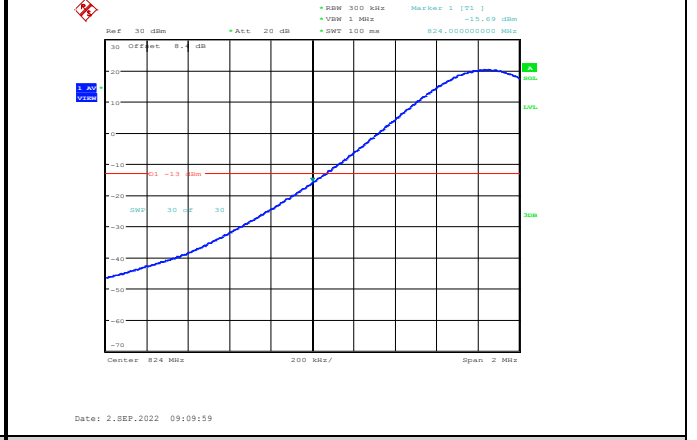

Band26-15MHz-QPSK-26865-1RB#0

Band26-15MHz-QPSK-26965-1RB#74

Band26-15MHz-QPSK-26865-75RB#0

Band26-15MHz-QPSK-26965-75RB#0

Band26-15MHz-16QAM-26865-1RB#0

Band26-15MHz-16QAM-26965-75RB#0

Band26-15MHz-16QAM-26865-75RB#0