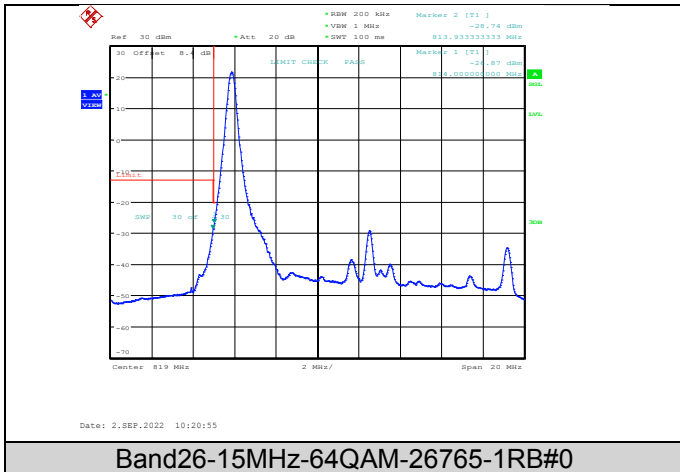

Band66-20MHz-64QAM-132572-100RB#0

Band26-15MHz-QPSK-26765-1RB#0

Band26-15MHz-16QAM-26765-1RB#0

Band26-15MHz-QPSK-26765-75RB#0

Band26-15MHz-16QAM-26765-75RB#0

Band26-15MHz-64QAM-26765-1RB#0

Band26-15MHz-64QAM-26765-75RB#0