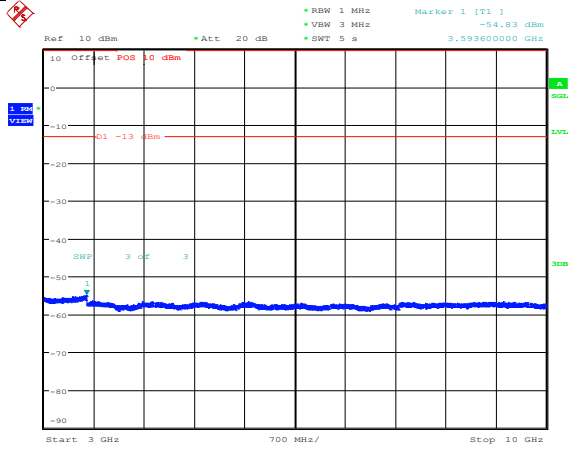

Band V-4132-30~1000MHz

Band V-4182-30~1000MHz

Band V-4132-1000~3000MHz

Band V-4182-1000~3000MHz

Band V-4132-3000~10000MHz

Band V-4182-3000~10000MHz

Date: 27.JUL.2022 17:48:52

Band V-4233-30~1000MHz

Date: 27.JUL.2022 17:49:16

Band V-4233-1000~3000MHz

Date: 27.JUL.2022 17:49:41

Band V-4233-3000~10000MHz

LTE:

Band2-1.4MHz-16QAM-18607-1RB#0-Range1:30~1000MHz

Band2-1.4MHz-16QAM-18900-1RB#0-Range2:1000~20000MHz