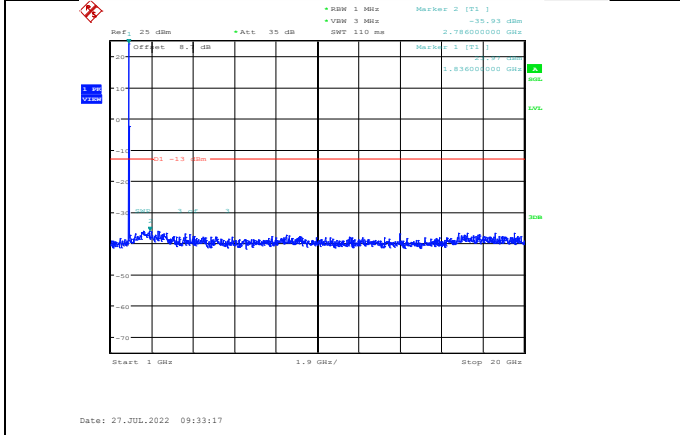

Date: 27.JUL.2022 17:49:16

Band V-4233-1000~3000MHz

Date: 27.JUL.2022 17:49:41

Band V-4233-3000~10000MHz

LTE:

Band2-1.4MHz-16QAM-18607-1RB#0-Range1:30~1000MHz

Band2-1.4MHz-16QAM-18900-1RB#0-Range2:1000~20000MHz