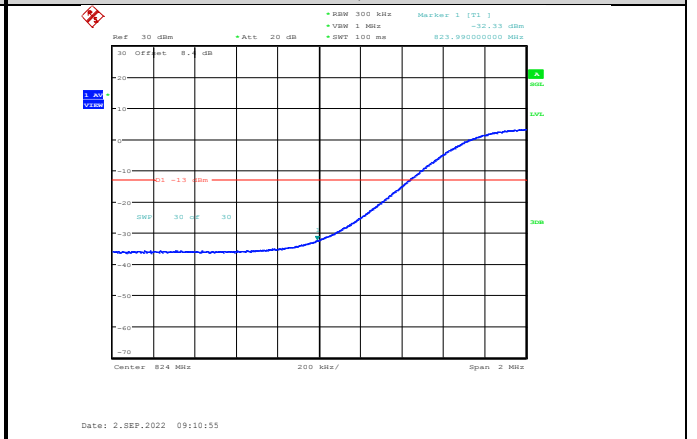

Band26-15MHz-16QAM-26965-75RB#0