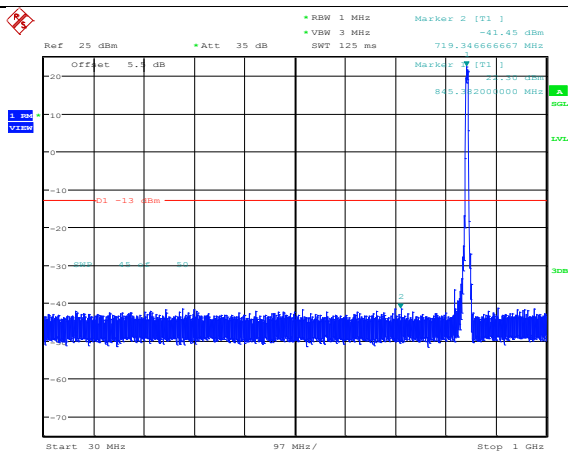

Band V-4132-30~1000MHz

Band V-4182-30~1000MHz

Band V-4132-1000~3000MHz

Band V-4182-1000~3000MHz

Band V-4132-3000~10000MHz

Band V-4182-3000~10000MHz

Date: 27.JUL.2022 17:48:52

Band V-4233-30~1000MHz