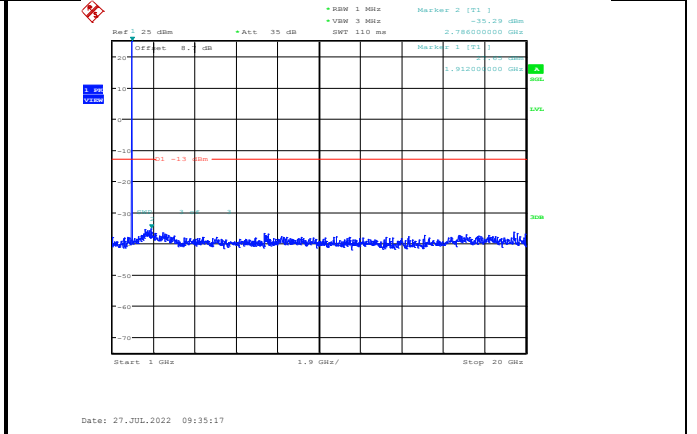

Band2-1.4MHz-16QAM-19193-1RB#0-Range1:30~1000MHz