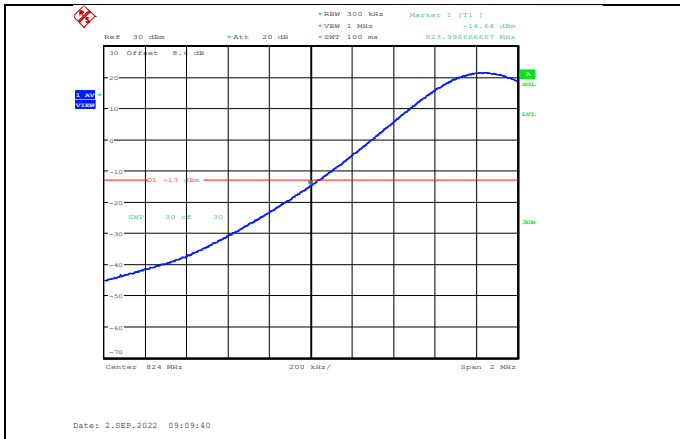

Band26-15MHz-QPSK-26865-1RB#0

Band26-15MHz-QPSK-26965-1RB#74

Band26-15MHz-QPSK-26865-75RB#0

Band26-15MHz-QPSK-26965-75RB#0

Band26-15MHz-16QAM-26865-1RB#0

Band26-15MHz-16QAM-26965-75RB#0

Band26-15MHz-16QAM-26865-75RB#0