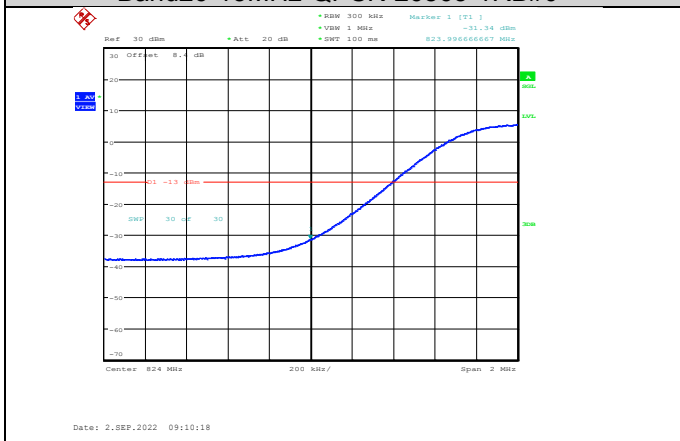

Band26-15MHz-QPSK-26865-1RB#0