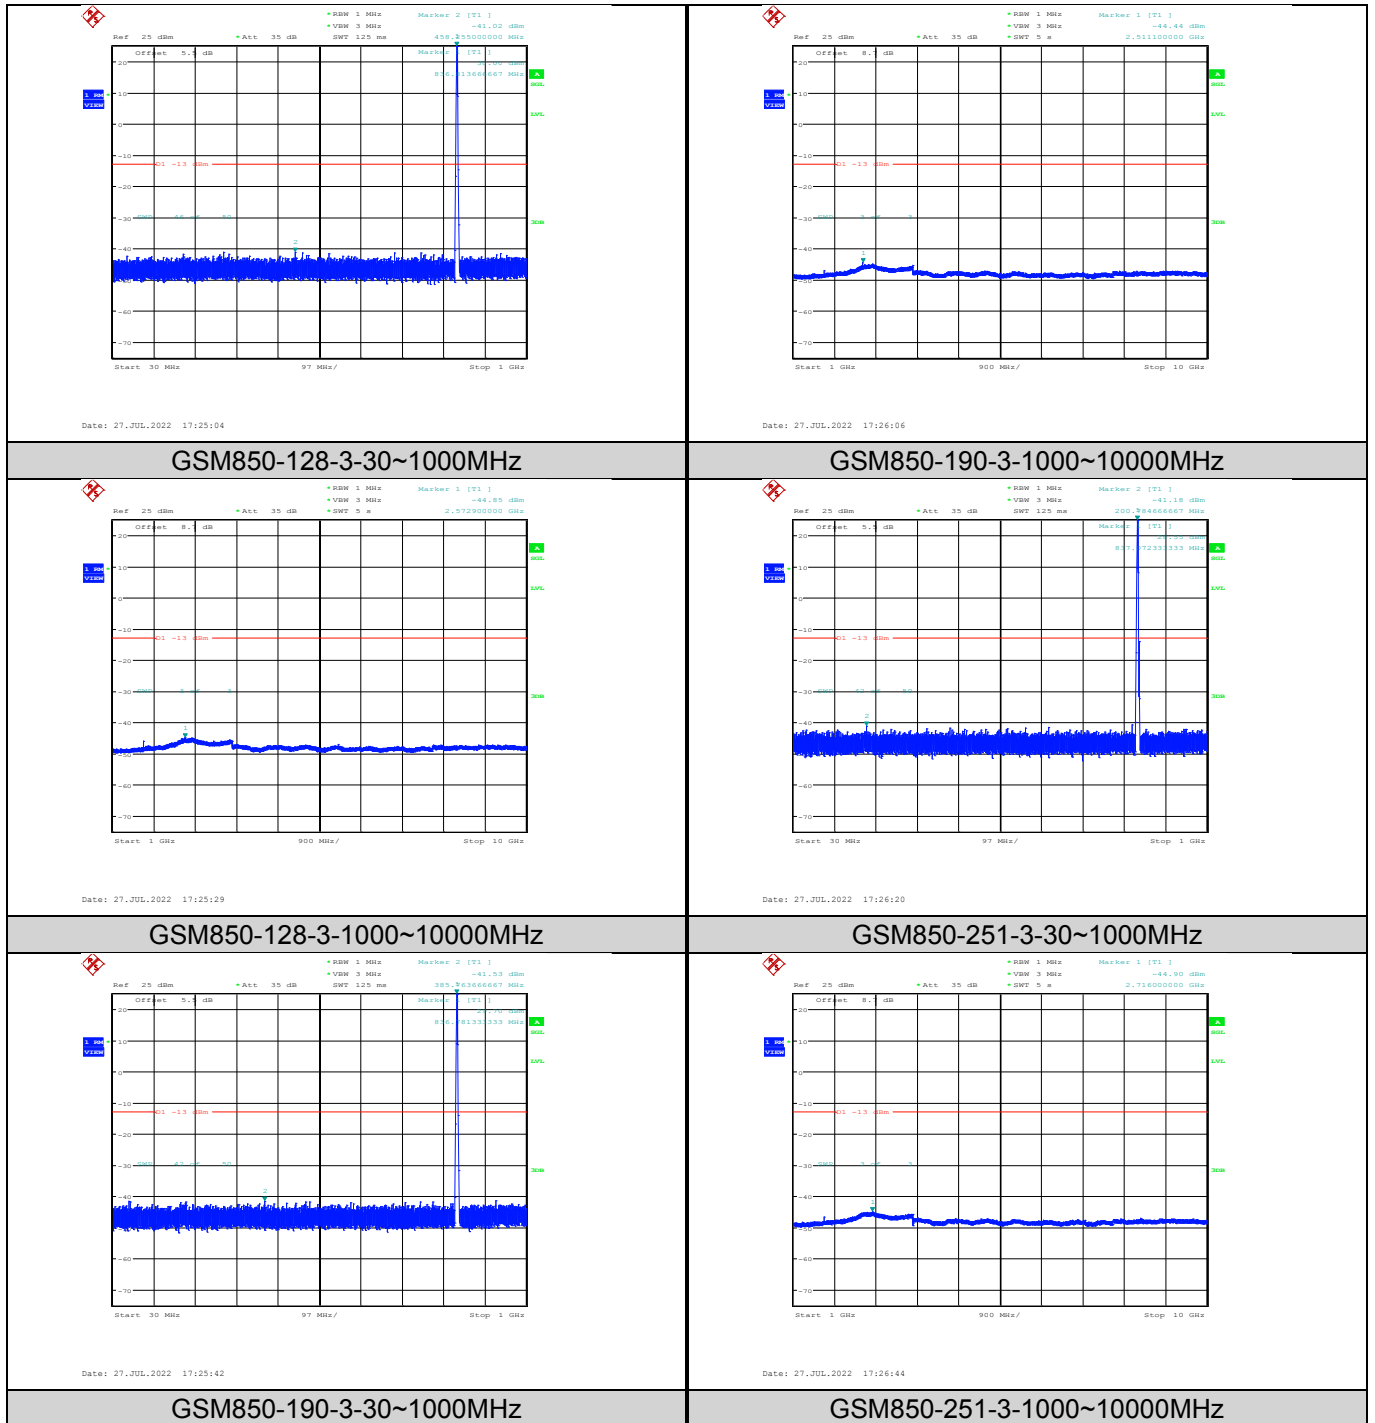

11. APPENDIX E: CONDUCTED SPURIOUS EMISSION

Test Graphs:

GSM :