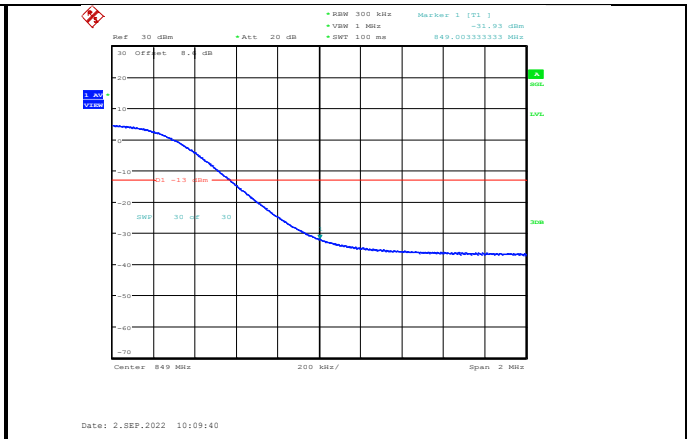

Band26-15MHz-QPSK-26865-1RB#0

Band26-15MHz-QPSK-26965-1RB#74

Band26-15MHz-QPSK-26865-75RB#0

Band26-15MHz-QPSK-26965-75RB#0

Band26-15MHz-16QAM-26865-1RB#0

Band26-15MHz-16QAM-26965-75RB#0

Band26-15MHz-16QAM-26865-75RB#0