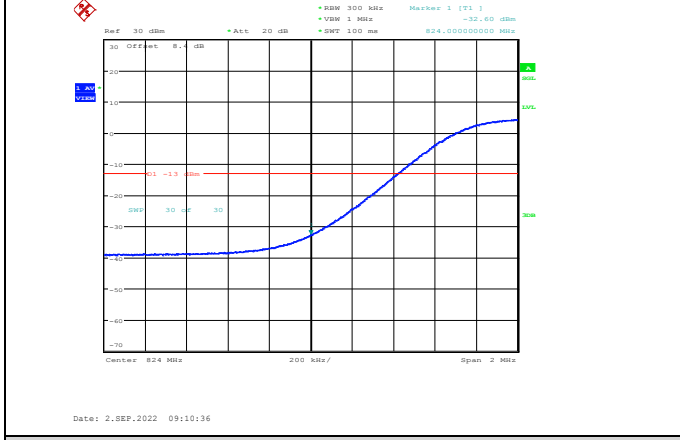

Band26-15MHz-QPSK-26865-1RB#0

Band26-15MHz-QPSK-26965-1RB#74

Band26-15MHz-QPSK-26865-75RB#0

Band26-15MHz-QPSK-26965-75RB#0

Band26-15MHz-16QAM-26865-1RB#0

Band26-15MHz-16QAM-26965-75RB#0

Band26-15MHz-16QAM-26865-75RB#0