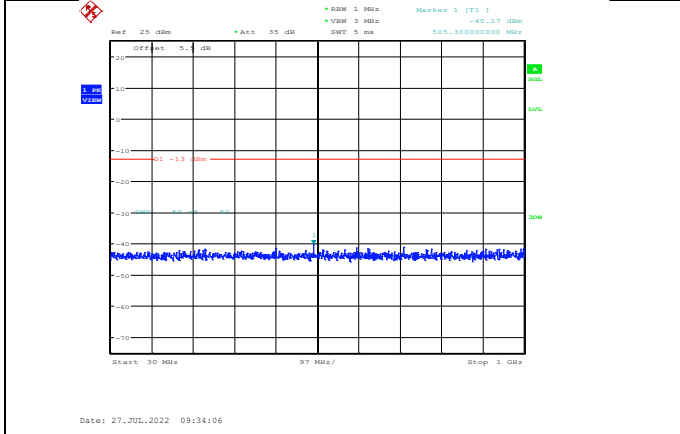

Band2-1.4MHz-16QAM-18607-1RB#0-Range2:1000~20000MHz