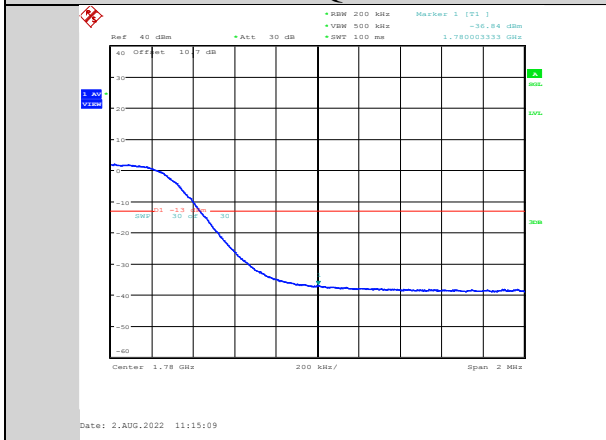

Band66-15MHz-64QAM-132597-1RB#74