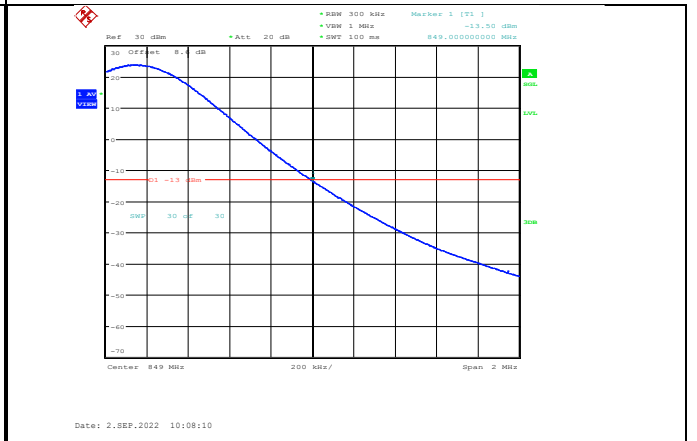

Band26-15MHz-64QAM-26965-75RB#0