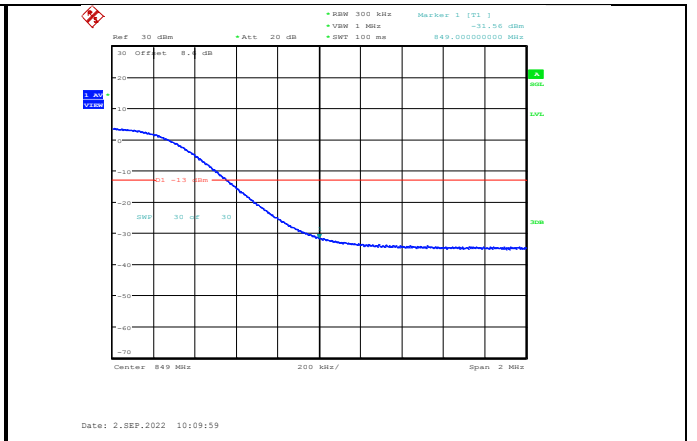

Band26-15MHz-16QAM-26965-75RB#0

Band26-15MHz-16QAM-26865-75RB#0

Band26-15MHz-64QAM-26865-1RB#0

Band26-15MHz-16QAM-26965-1RB#74

Band26-15MHz-64QAM-26865-75RB#0

Band26-15MHz-64QAM-26965-1RB#74

Band26-15MHz-64QAM-26965-75RB#0