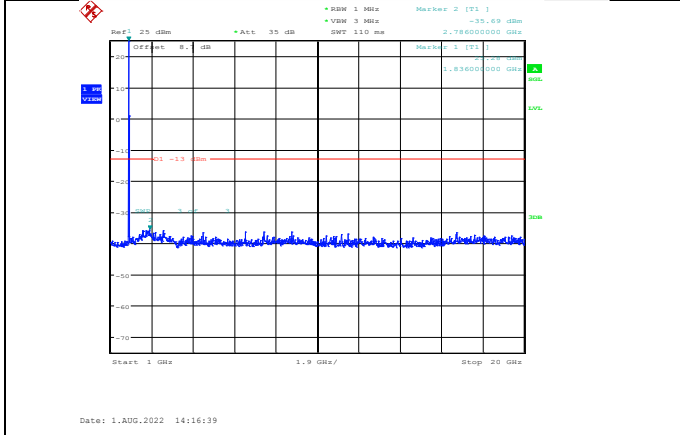

Band2-1.4MHz-64QAM-18607-1RB#0-Range1:30~1000MHz