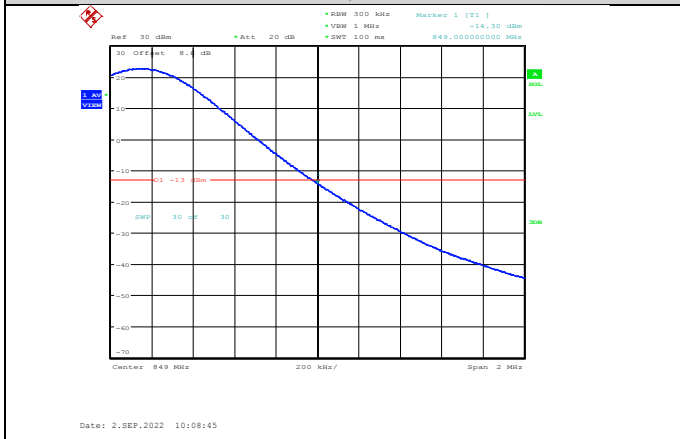

Band26-15MHz-16QAM-26865-75RB#0