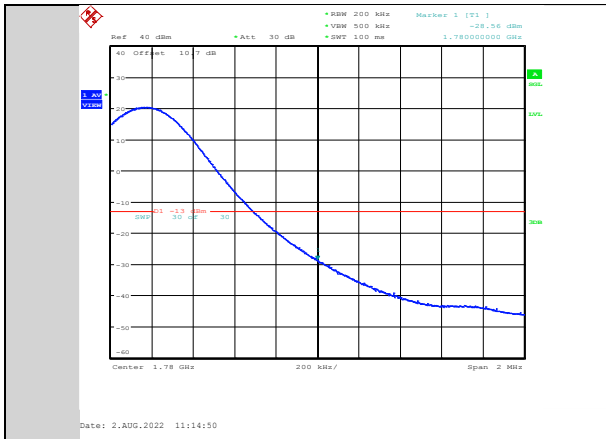

Band66-15MHz-16QAM-132047-1RB#0

Band66-15MHz-16QAM-132597-75RB#0

Band66-15MHz-16QAM-132047-75RB#0

Band66-15MHz-64QAM-132047-1RB#0

Band66-15MHz-16QAM-132597-1RB#74

Band66-15MHz-64QAM-132047-75RB#0

Band66-15MHz-64QAM-132597-1RB#74