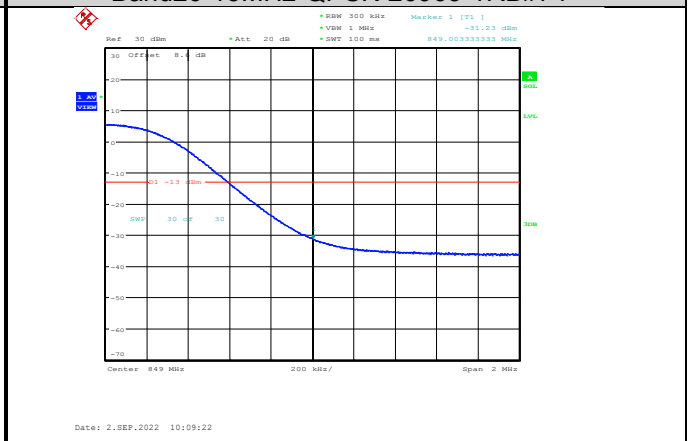

Band26-15MHz-QPSK-26965-1RB#74