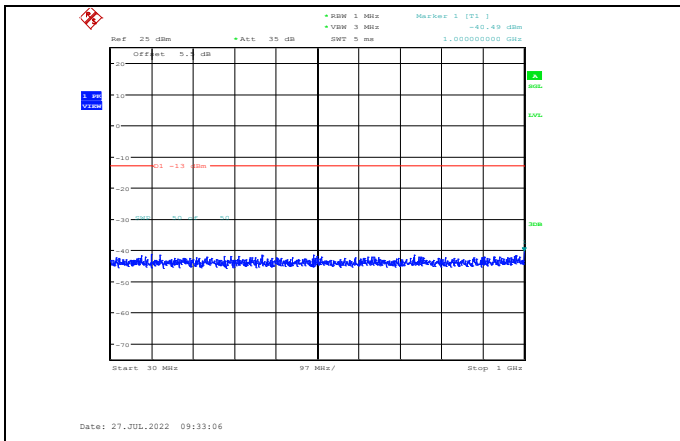

Date: 27.JUL.2022 17:49:16

Band V-4233-1000~3000MHz

Date: 27.JUL.2022 17:49:41

Band V-4233-3000~10000MHz

LTE:

Band2-1.4MHz-16QAM-18607-1RB#0-Range1:30~1000MHz

Band2-1.4MHz-16QAM-18900-1RB#0-Range2:1000~20000MHz