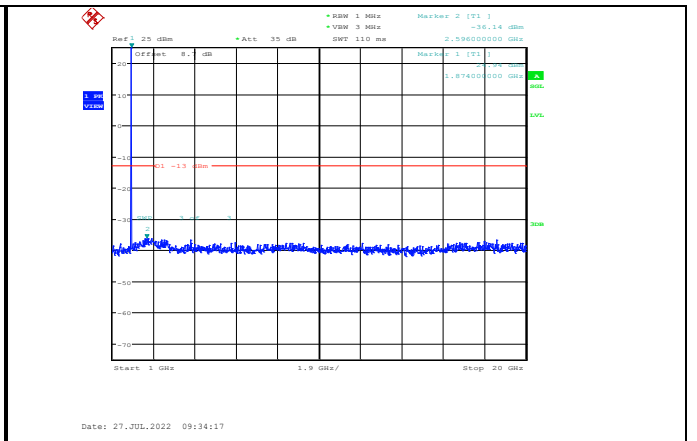

Date: 27.JUL.2022 17:49:16

Band V-4233-1000~3000MHz

Date: 27.JUL.2022 17:49:41

Band V-4233-3000~10000MHz

LTE:

Band2-1.4MHz-16QAM-18607-1RB#0-Range1:30~1000MHz

Band2-1.4MHz-16QAM-18900-1RB#0-Range2:1000~20000MHz