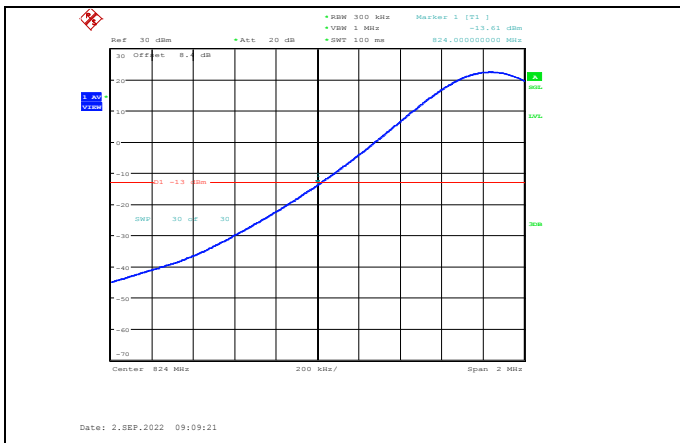

Band66-20MHz-64QAM-132572-100RB#0

Band26-15MHz-QPSK-26765-1RB#0

Band26-15MHz-16QAM-26765-1RB#0

Band26-15MHz-QPSK-26765-75RB#0

Band26-15MHz-16QAM-26765-75RB#0

Band26-15MHz-64QAM-26765-1RB#0

Band26-15MHz-64QAM-26765-75RB#0