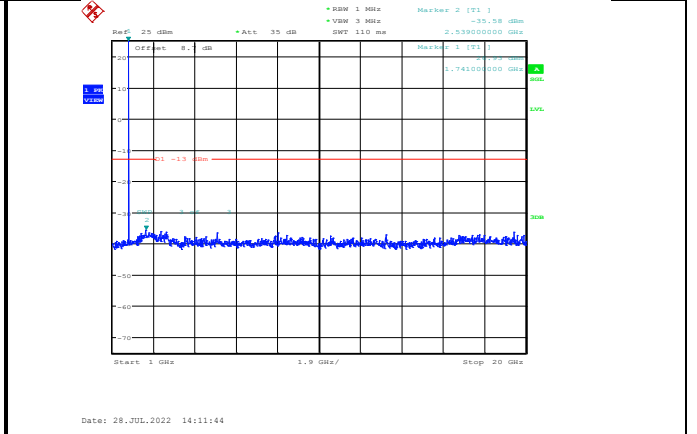

Band4-1.4MHz-16QAM-20393-1RB#0-Range1:30~1000MHz