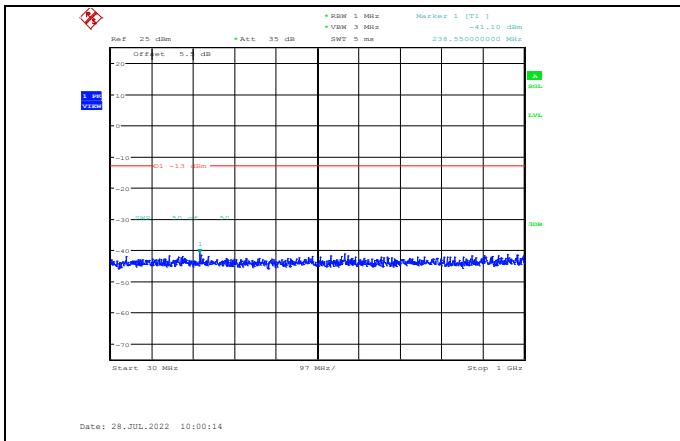

Band4-1.4MHz-64QAM-20175-1RB#0-Range1:30~1000MHz