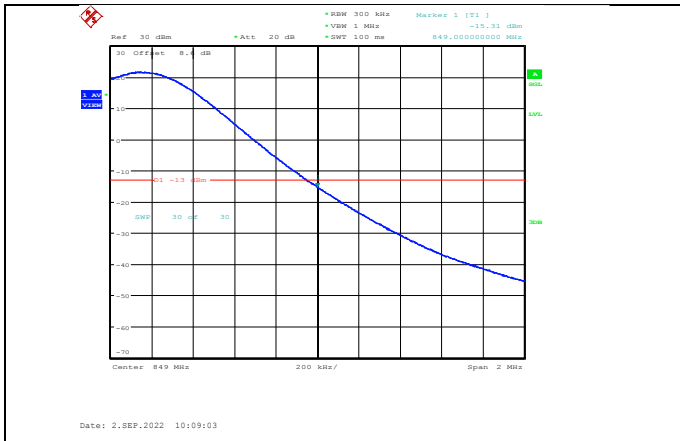

Band26-15MHz-16QAM-26965-75RB#0

Band26-15MHz-16QAM-26865-75RB#0

Band26-15MHz-64QAM-26865-1RB#0

Band26-15MHz-16QAM-26965-1RB#74

Band26-15MHz-64QAM-26865-75RB#0

Band26-15MHz-64QAM-26965-1RB#74

Band26-15MHz-64QAM-26965-75RB#0