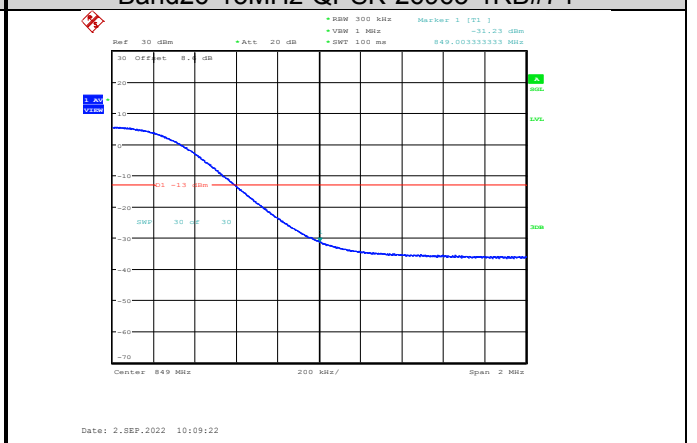

Band26-15MHz-QPSK-26965-1RB#74