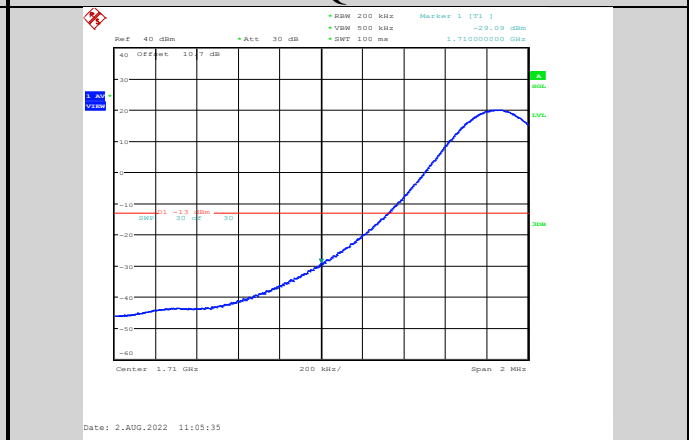

Band66-15MHz-16QAM-132047-1RB#0

Band66-15MHz-16QAM-132597-75RB#0

Band66-15MHz-16QAM-132047-75RB#0

Band66-15MHz-64QAM-132047-1RB#0

Band66-15MHz-16QAM-132597-1RB#74

Band66-15MHz-64QAM-132047-75RB#0

Band66-15MHz-64QAM-132597-1RB#74