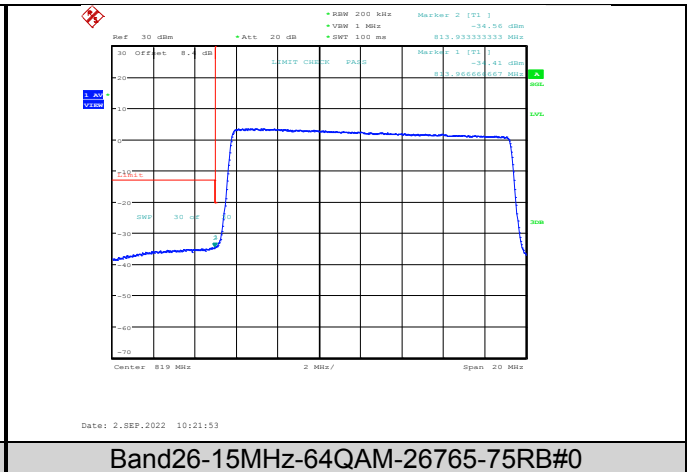

Band66-20MHz-64QAM-132572-100RB#0

Band26-15MHz-QPSK-26765-1RB#0

Band26-15MHz-16QAM-26765-1RB#0

Band26-15MHz-QPSK-26765-75RB#0

Band26-15MHz-16QAM-26765-75RB#0

Band26-15MHz-64QAM-26765-1RB#0

Band26-15MHz-64QAM-26765-75RB#0