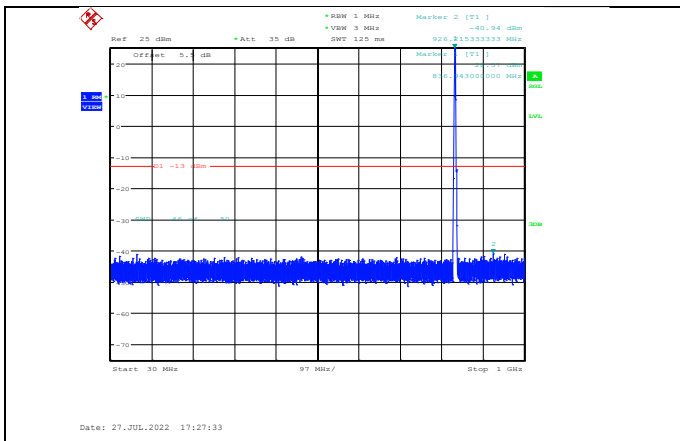

GPRS850-128-3-30~1000MHz