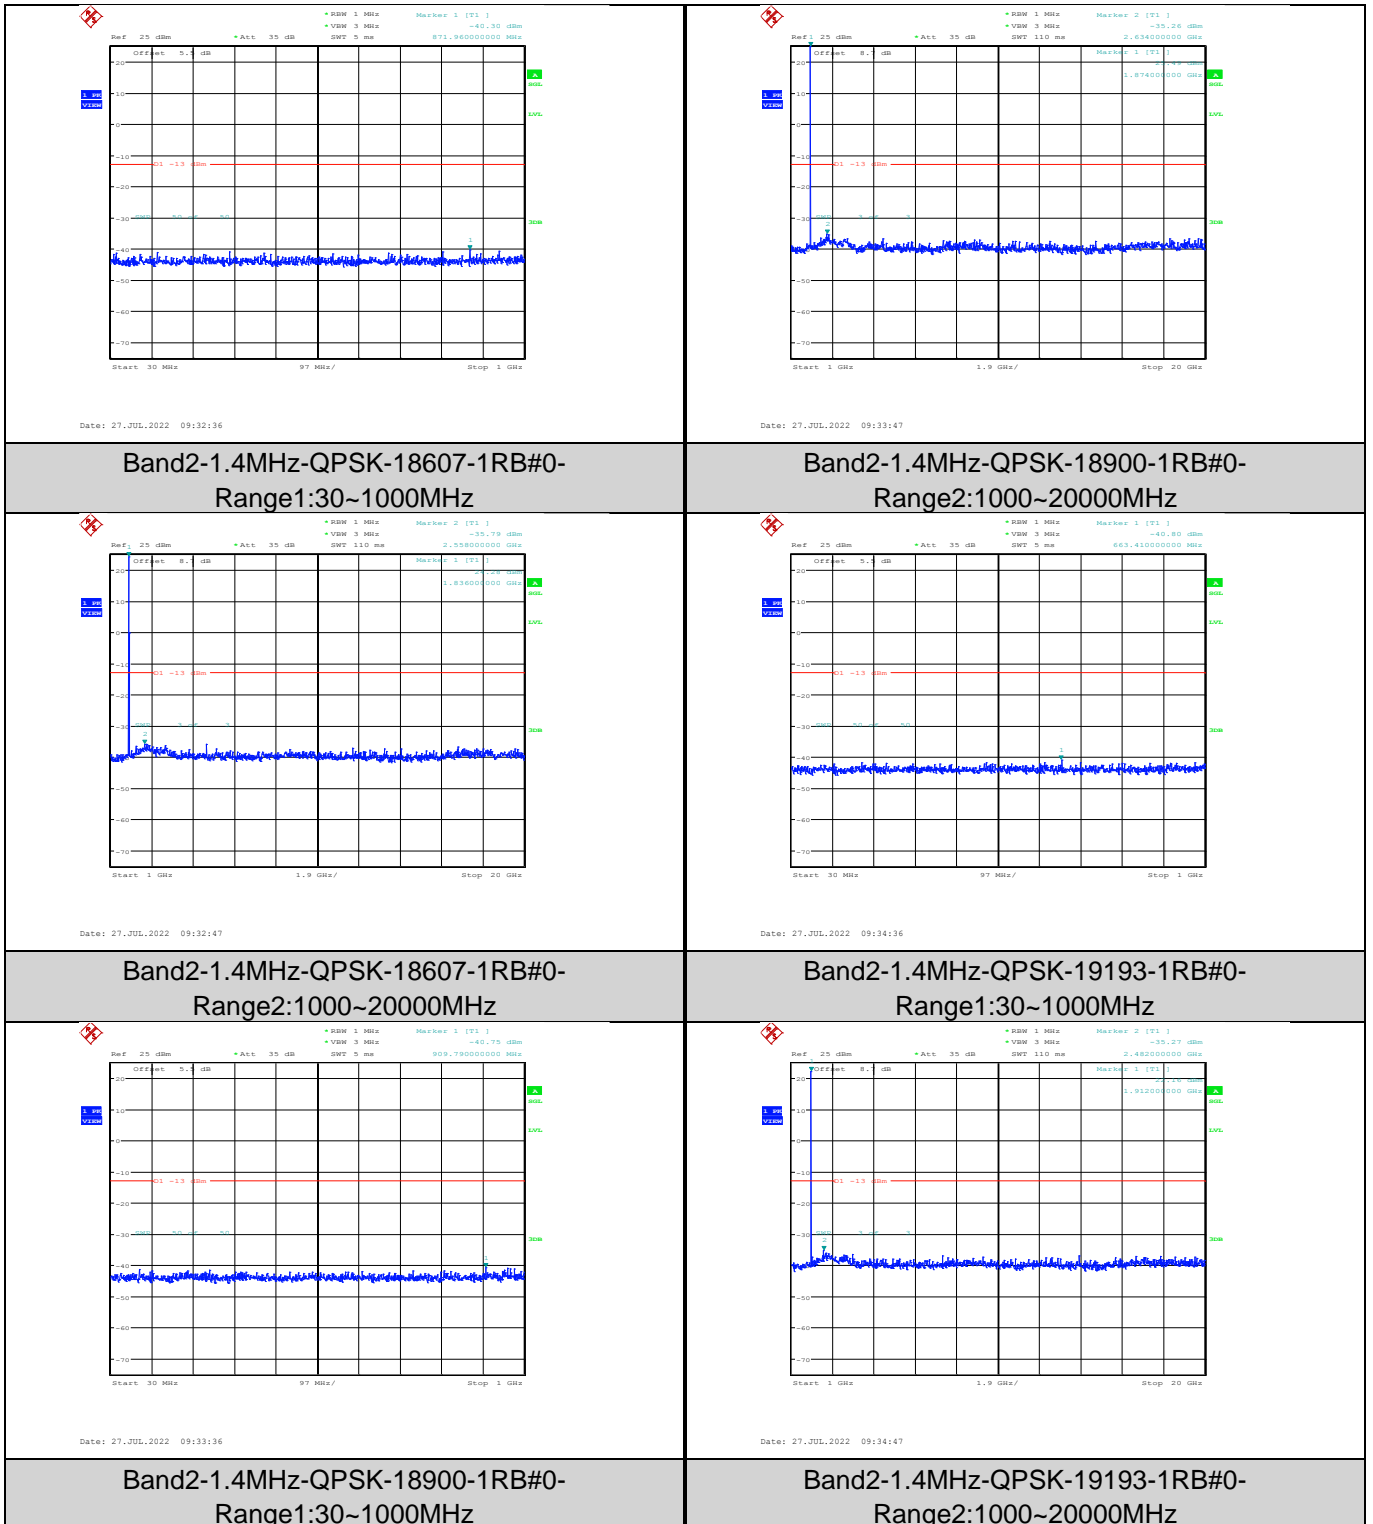

Date: 27.JUL.2022 17:49:16

Band V-4233-1000~3000MHz

Date: 27.JUL.2022 17:49:41

Band V-4233-3000~10000MHz

LTE:

Band2-1.4MHz-16QAM-18607-1RB#0-Range1:30~1000MHz

Band2-1.4MHz-16QAM-18900-1RB#0-Range2:1000~20000MHz