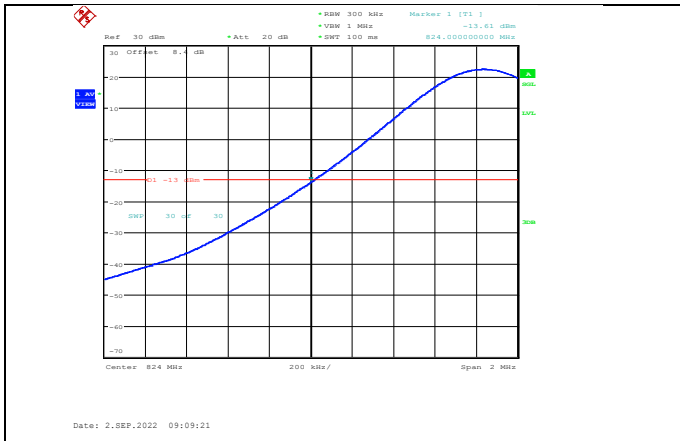

Band26-15MHz-16QAM-26965-75RB#0

Band26-15MHz-16QAM-26865-75RB#0

Band26-15MHz-64QAM-26865-1RB#0

Band26-15MHz-16QAM-26965-1RB#74

Band26-15MHz-64QAM-26865-75RB#0

Band26-15MHz-64QAM-26965-1RB#74

Band26-15MHz-64QAM-26965-75RB#0