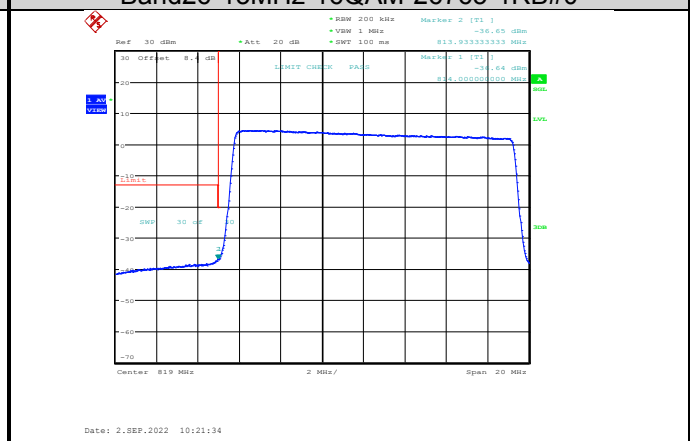

Band66-20MHz-64QAM-132572-100RB#0

Band26-15MHz-QPSK-26765-1RB#0

Band26-15MHz-16QAM-26765-1RB#0

Band26-15MHz-QPSK-26765-75RB#0

Band26-15MHz-16QAM-26765-75RB#0

Band26-15MHz-64QAM-26765-1RB#0

Band26-15MHz-64QAM-26765-75RB#0