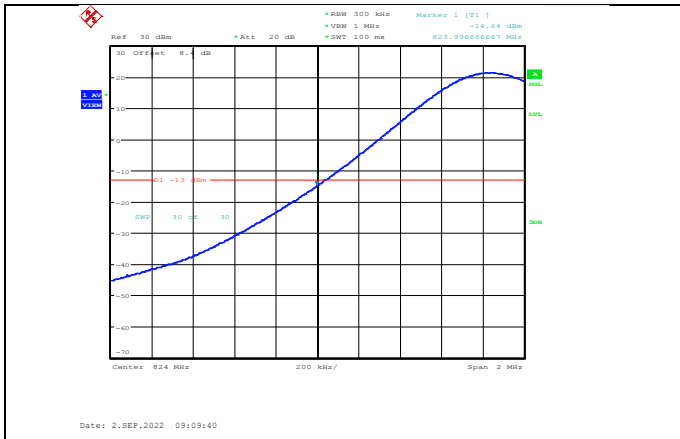

Band26-15MHz-QPSK-26865-1RB#0

Band26-15MHz-QPSK-26965-1RB#74

Band26-15MHz-QPSK-26865-75RB#0

Band26-15MHz-QPSK-26965-75RB#0

Band26-15MHz-16QAM-26865-1RB#0

Band26-15MHz-16QAM-26965-75RB#0

Band26-15MHz-16QAM-26865-75RB#0