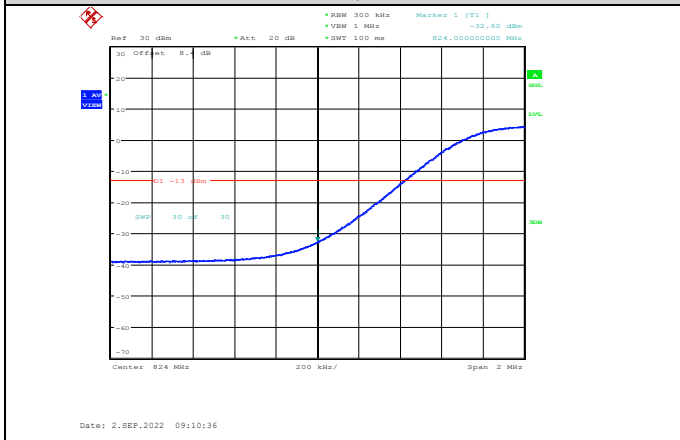

Band26-15MHz-QPSK-26865-1RB#0

Band26-15MHz-QPSK-26965-1RB#74

Band26-15MHz-QPSK-26865-75RB#0

Band26-15MHz-QPSK-26965-75RB#0

Band26-15MHz-16QAM-26865-1RB#0

Band26-15MHz-16QAM-26965-75RB#0

Band26-15MHz-16QAM-26865-75RB#0