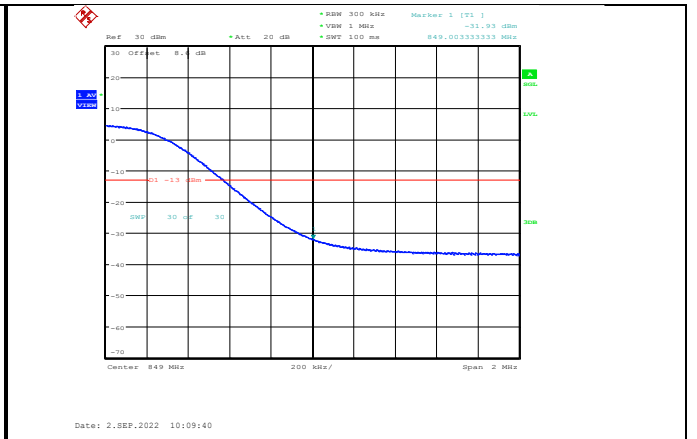

Band26-15MHz-QPSK-26865-1RB#0

Band26-15MHz-QPSK-26965-1RB#74

Band26-15MHz-QPSK-26865-75RB#0

Band26-15MHz-QPSK-26965-75RB#0

Band26-15MHz-16QAM-26865-1RB#0

Band26-15MHz-16QAM-26965-75RB#0

Band26-15MHz-16QAM-26865-75RB#0