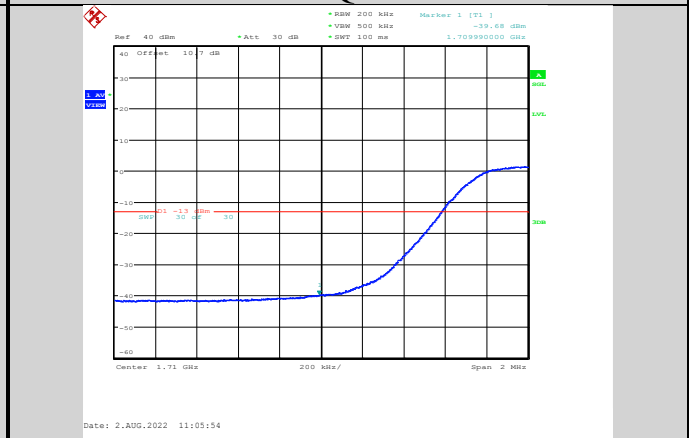

Band66-15MHz-16QAM-132047-1RB#0

Band66-15MHz-16QAM-132597-75RB#0

Band66-15MHz-16QAM-132047-75RB#0

Band66-15MHz-64QAM-132047-1RB#0

Band66-15MHz-16QAM-132597-1RB#74

Band66-15MHz-64QAM-132047-75RB#0

Band66-15MHz-64QAM-132597-1RB#74