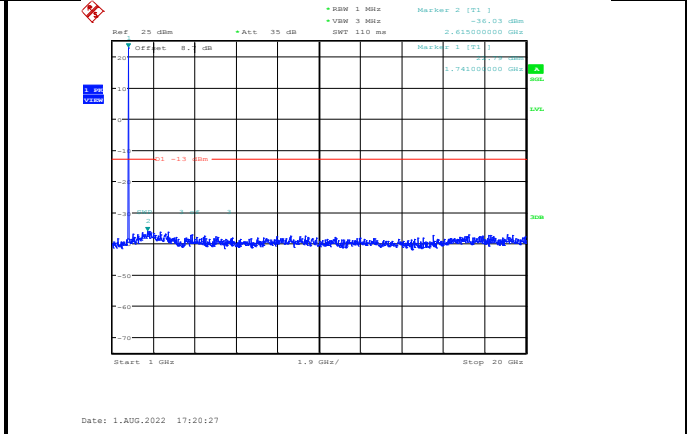

Band4-1.4MHz-64QAM-20393-1RB#0-Range1:30~1000MHz