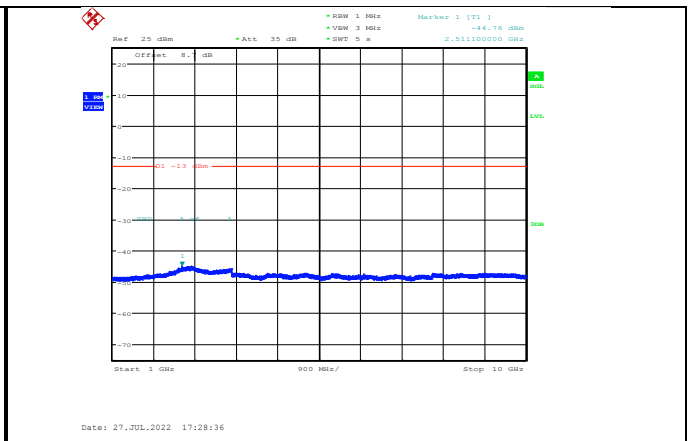

Band26-15MHz-64QAM-26865-1RB#0

Band26-15MHz-16QAM-26965-1RB#74

Band26-15MHz-64QAM-26865-75RB#0

Band26-15MHz-64QAM-26965-1RB#74

Band26-15MHz-64QAM-26965-75RB#0

11. APPENDIX E: CONDUCTED SPURIOUS EMISSION

Test Graphs:

GSM :

GPRS850-128-3-30~1000MHz

GPRS850-190-3-1000~10000MHz

GPRS850-128-3-1000~10000MHz

GPRS850-190-3-1000~10000MHz

GPRS850-128-3-30~1000MHz

GPRS850-251-3-30~1000MHz

GPRS850-190-3-30~1000MHz