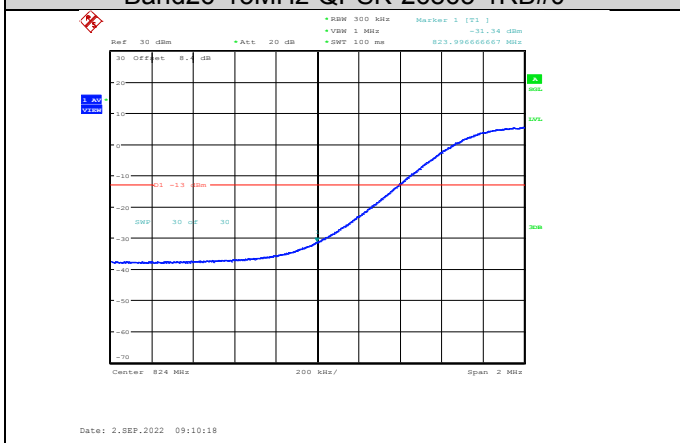

Band26-15MHz-QPSK-26865-1RB#0