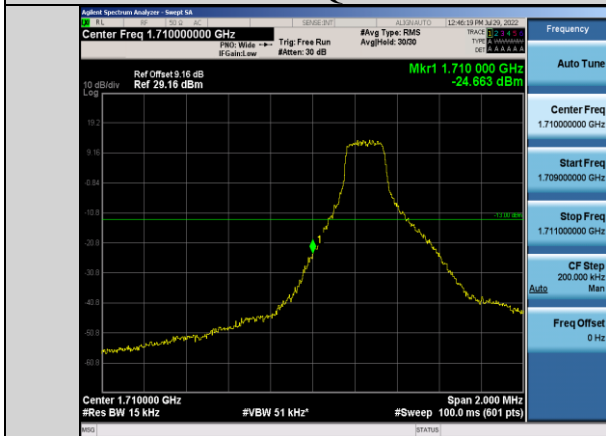

Band41-20MHz-64QAM-40140-100RB#0

Band41-20MHz-64QAM-41140-1RB#99

Band66-1.4MHz-QPSK-131979-6RB#0

Band41-20MHz-64QAM-41140-100RB#0

Band66-1.4MHz-QPSK-132665-1RB#5

Band66-1.4MHz-QPSK-131979-1RB#0

Band66-1.4MHz-QPSK-132665-6RB#0