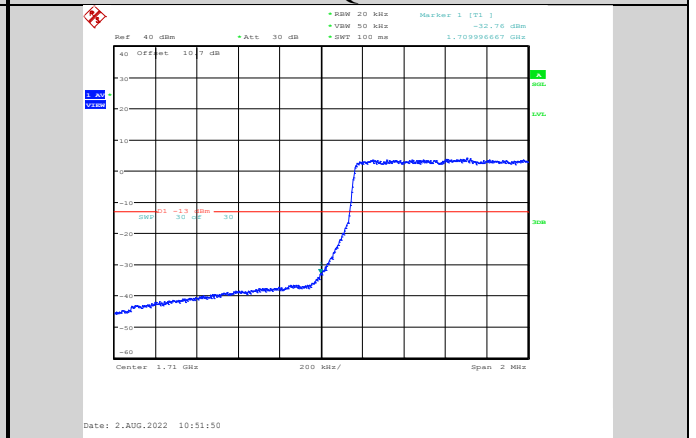

Band66-1.4MHz-16QAM-131979-1RB#0

Band66-1.4MHz-16QAM-132665-6RB#0

Band66-1.4MHz-16QAM-131979-6RB#0

Band66-1.4MHz-64QAM-131979-1RB#0

Band66-1.4MHz-16QAM-132665-1RB#5

Band66-1.4MHz-64QAM-131979-6RB#0

Band66-1.4MHz-64QAM-132665-1RB#5