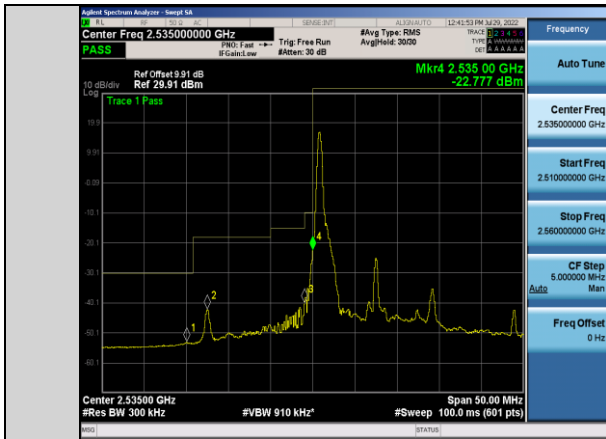

Band41-15MHz-QPSK-40115-1RB#0