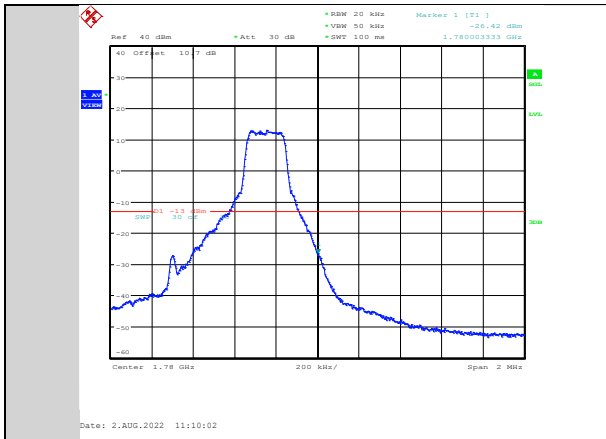

Band66-1.4MHz-16QAM-131979-1RB#0

Band66-1.4MHz-16QAM-132665-6RB#0

Band66-1.4MHz-16QAM-131979-6RB#0

Band66-1.4MHz-64QAM-131979-1RB#0

Band66-1.4MHz-16QAM-132665-1RB#5

Band66-1.4MHz-64QAM-131979-6RB#0

Band66-1.4MHz-64QAM-132665-1RB#5