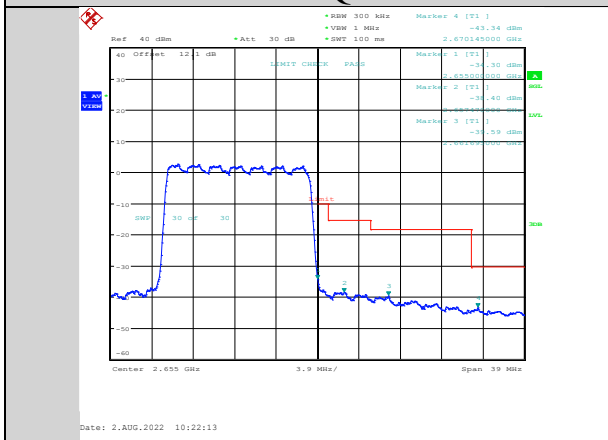

Band41-15MHz-64QAM-41165-1RB#74