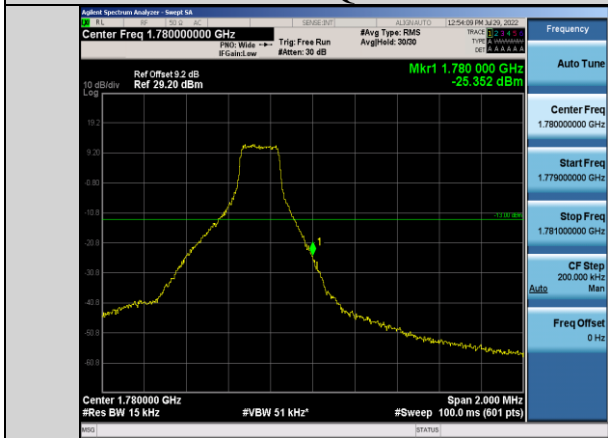

Band66-1.4MHz-16QAM-131979-1RB#0

Band66-1.4MHz-16QAM-132665-6RB#0

Band66-1.4MHz-16QAM-131979-6RB#0

Band66-1.4MHz-64QAM-131979-1RB#0

Band66-1.4MHz-16QAM-132665-1RB#5

Band66-1.4MHz-64QAM-131979-6RB#0

Band66-1.4MHz-64QAM-132665-1RB#5