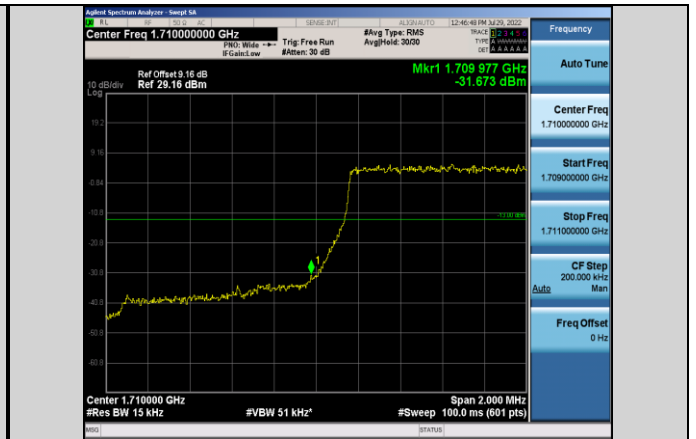

Band41-20MHz-64QAM-40140-100RB#0