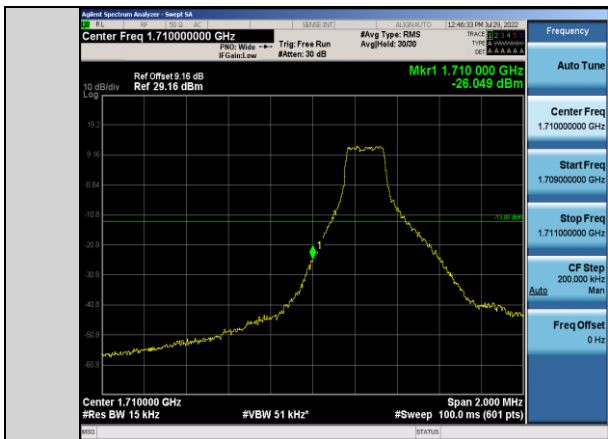

Band41-20MHz-64QAM-40140-100RB#0

Band41-20MHz-64QAM-41140-1RB#99

Band66-1.4MHz-QPSK-131979-6RB#0

Band41-20MHz-64QAM-41140-100RB#0

Band66-1.4MHz-QPSK-132665-1RB#5

Band66-1.4MHz-QPSK-131979-1RB#0

Band66-1.4MHz-QPSK-132665-6RB#0