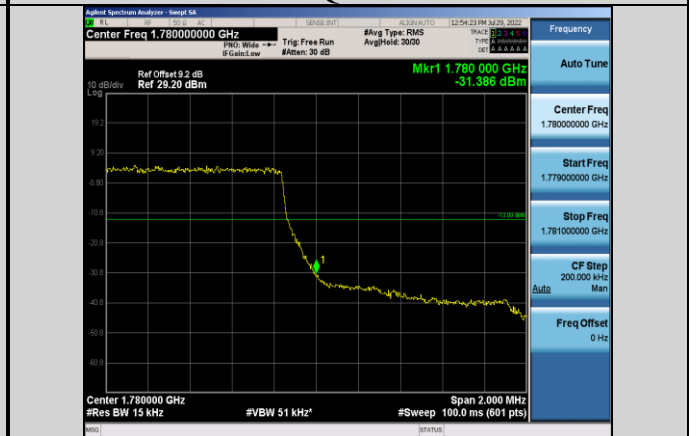

Band41-20MHz-64QAM-40140-100RB#0

Band41-20MHz-64QAM-41140-1RB#99

Band66-1.4MHz-QPSK-131979-6RB#0

Band41-20MHz-64QAM-41140-100RB#0

Band66-1.4MHz-QPSK-132665-1RB#5

Band66-1.4MHz-QPSK-131979-1RB#0

Band66-1.4MHz-QPSK-132665-6RB#0