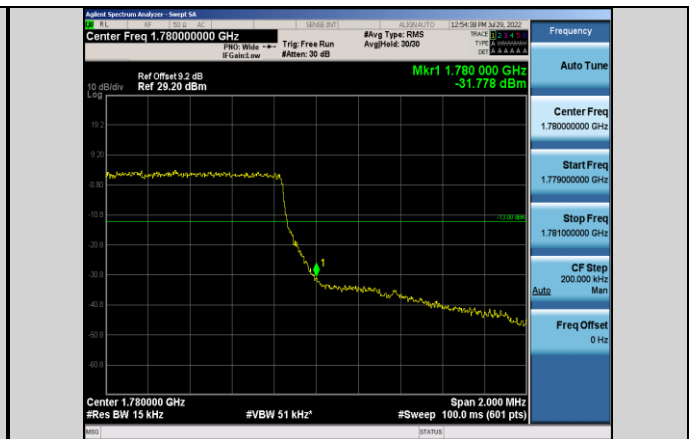

Band66-1.4MHz-QPSK-132665-6RB#0