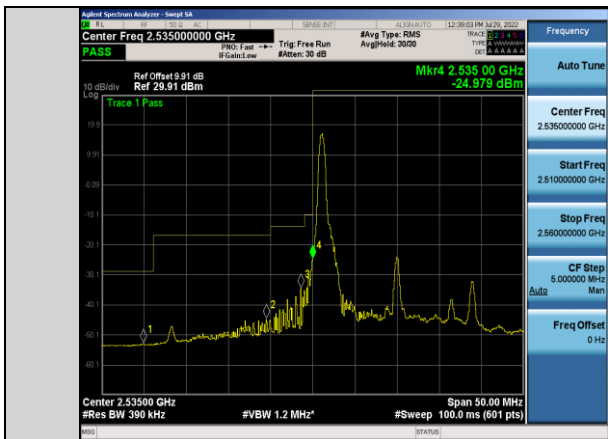

Band41-15MHz-64QAM-40115-75RB#0

Band41-15MHz-64QAM-41165-1RB#74

Band41-20MHz-QPSK-40140-100RB#0

Band41-15MHz-64QAM-41165-75RB#0

Band41-20MHz-QPSK-41140-100RB#99

Band41-20MHz-QPSK-40140-1RB#0

Band41-20MHz-QPSK-41140-100RB#0