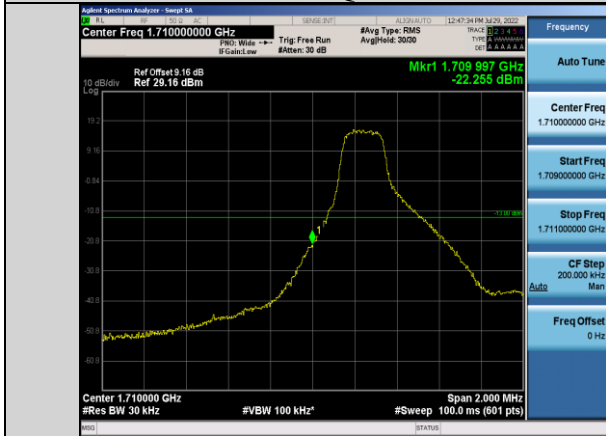

Band66-1.4MHz-64QAM-132665-6RB#0