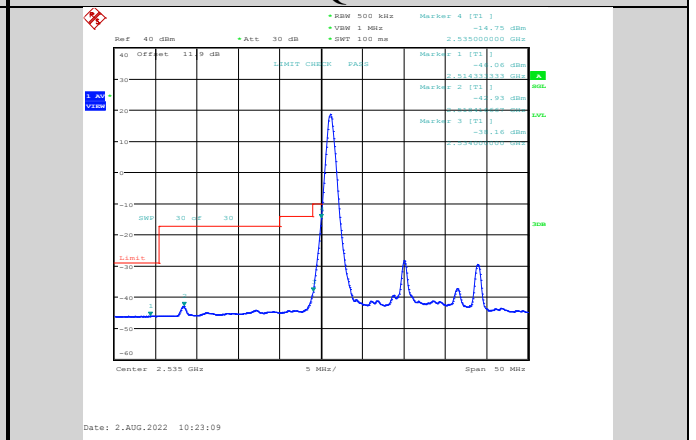

Band41-20MHz-16QAM-41140-100RB#0

Date: 2.AUG.2022 10:23:09