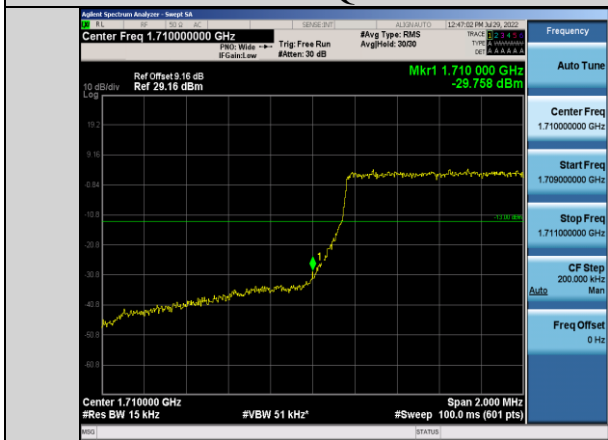

Band66-1.4MHz-16QAM-131979-1RB#0