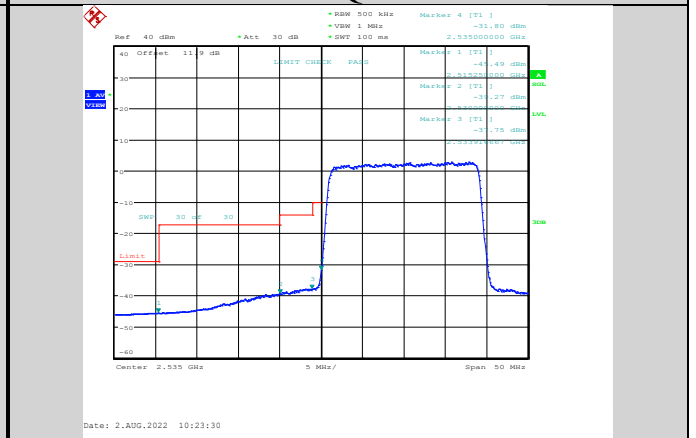

Band41-20MHz-16QAM-40140-1RB#0

Band41-20MHz-16QAM-41140-100RB#0

Band41-20MHz-16QAM-40140-100RB#0

Date: 2.AUG.2022 10:23:09

Band41-20MHz-64QAM-40140-1RB#0

Band41-20MHz-16QAM-41140-1RB#99

Date: 2.AUG.2022 10:23:30