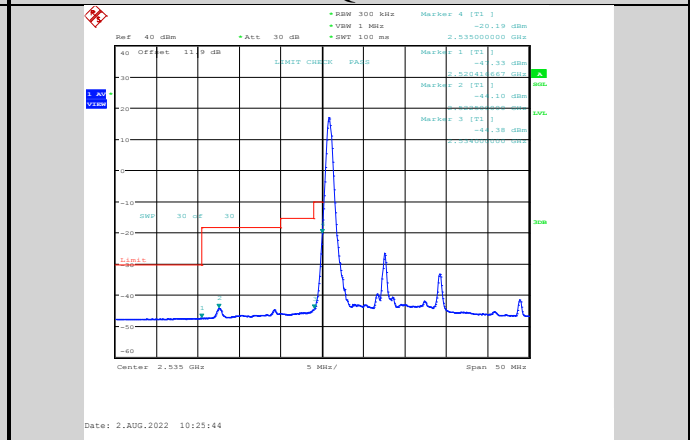

Band41-15MHz-QPSK-40115-1RB#0

Band41-15MHz-QPSK-41165-75RB#0

Band41-15MHz-16QAM-40115-1RB#0

Band41-15MHz-16QAM-41165-75RB#0

Band41-15MHz-16QAM-40115-75RB#0

Band41-15MHz-64QAM-40115-1RB#0

Band41-15MHz-16QAM-41165-1RB#74