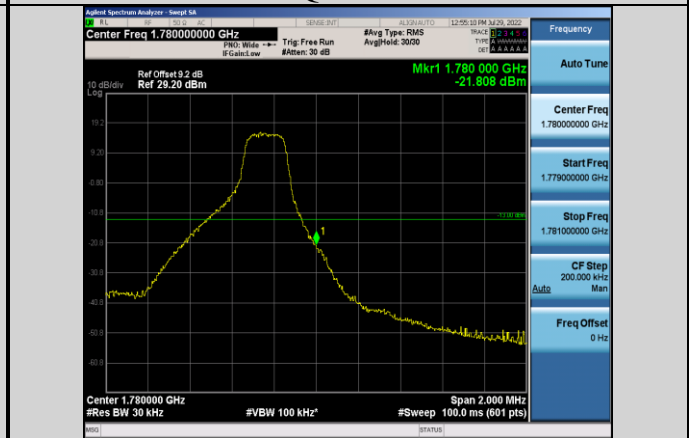

Band66-3MHz-QPSK-131987-15RB#0