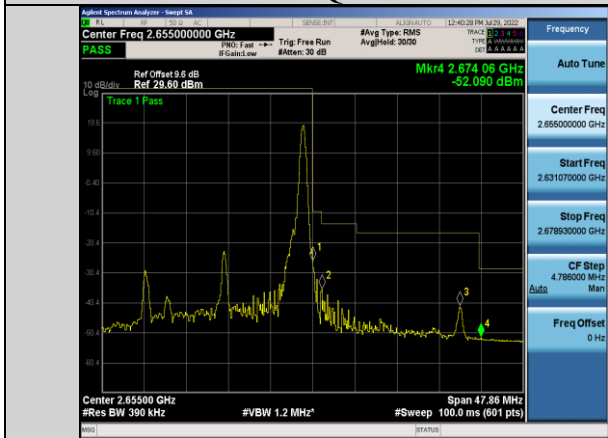

Band41-20MHz-16QAM-40140-1RB#0

Band41-20MHz-16QAM-41140-100RB#0

Band41-20MHz-16QAM-40140-100RB#0

Date: 2.AUG.2022 10:23:09

Band41-20MHz-64QAM-40140-1RB#0

Band41-20MHz-16QAM-41140-1RB#99

Date: 2.AUG.2022 10:23:30