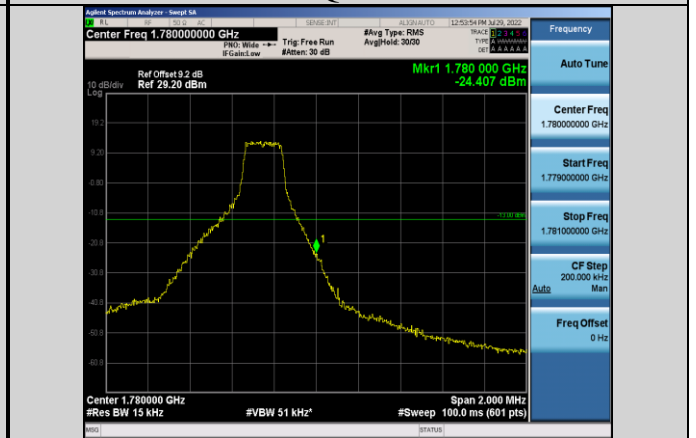

Band41-20MHz-64QAM-40140-100RB#0

Band41-20MHz-64QAM-41140-1RB#99

Band66-1.4MHz-QPSK-131979-6RB#0

Band41-20MHz-64QAM-41140-100RB#0

Band66-1.4MHz-QPSK-132665-1RB#5

Band66-1.4MHz-QPSK-131979-1RB#0

Band66-1.4MHz-QPSK-132665-6RB#0