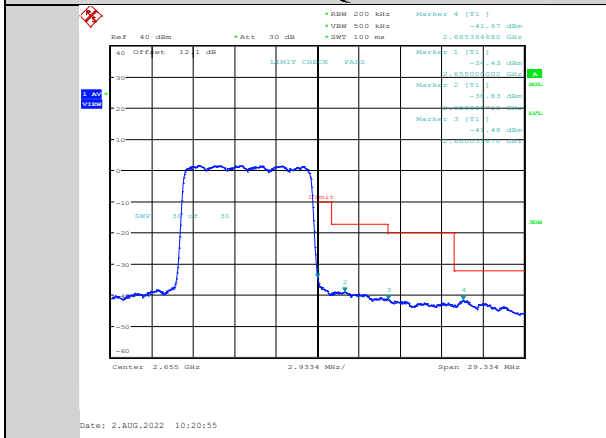

Band41-10MHz-64QAM-40090-1RB#0

Band41-10MHz-16QAM-41190-1RB#49

Band41-10MHz-64QAM-40090-50RB#0

Band41-10MHz-64QAM-41190-1RB#49

Band41-15MHz-QPSK-40115-75RB#0

Band41-10MHz-64QAM-41190-50RB#0

Band41-15MHz-QPSK-41165-1RB#74