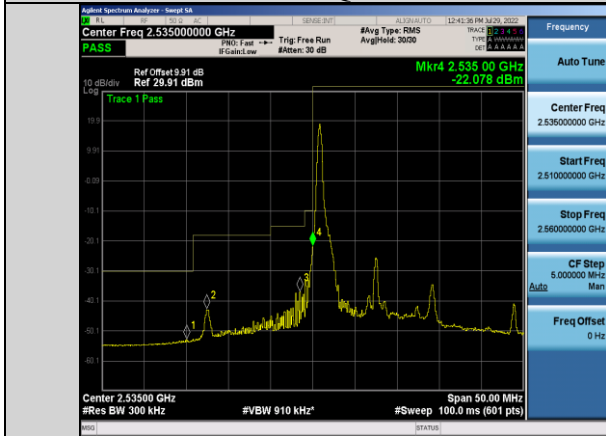

Band41-10MHz-64QAM-40090-1RB#0

Band41-10MHz-16QAM-41190-1RB#49

Band41-10MHz-64QAM-40090-50RB#0

Band41-10MHz-64QAM-41190-1RB#49

Band41-15MHz-QPSK-40115-75RB#0

Band41-10MHz-64QAM-41190-50RB#0

Band41-15MHz-QPSK-41165-1RB#74