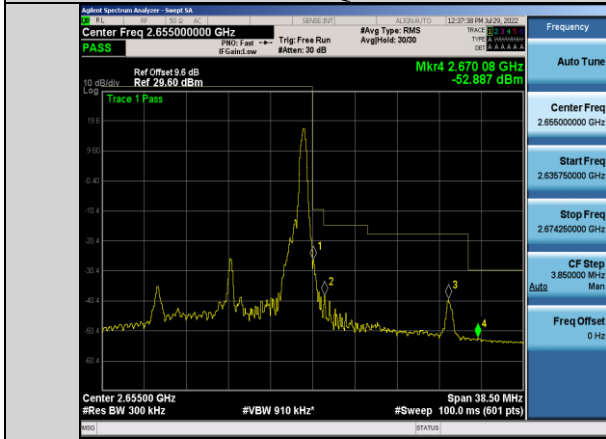

Band41-15MHz-QPSK-40115-1RB#0

Band41-15MHz-QPSK-41165-75RB#0

Band41-15MHz-16QAM-40115-1RB#0

Band41-15MHz-16QAM-41165-75RB#0

Band41-15MHz-16QAM-40115-75RB#0

Band41-15MHz-64QAM-40115-1RB#0

Band41-15MHz-16QAM-41165-1RB#74