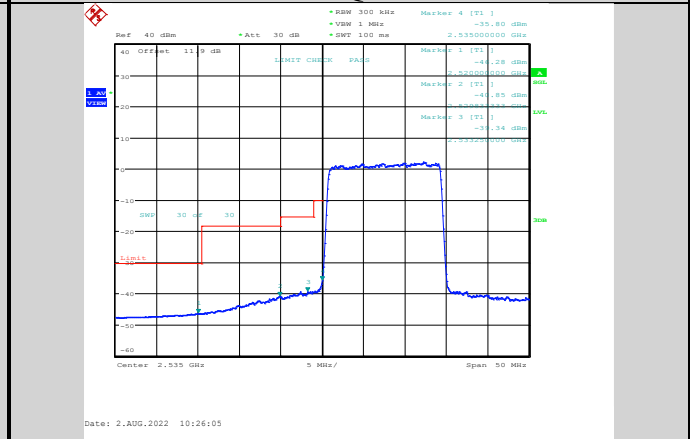

Band41-15MHz-QPSK-40115-1RB#0

Band41-15MHz-QPSK-41165-75RB#0

Band41-15MHz-16QAM-40115-1RB#0

Band41-15MHz-16QAM-41165-75RB#0

Band41-15MHz-16QAM-40115-75RB#0

Band41-15MHz-64QAM-40115-1RB#0

Band41-15MHz-16QAM-41165-1RB#74