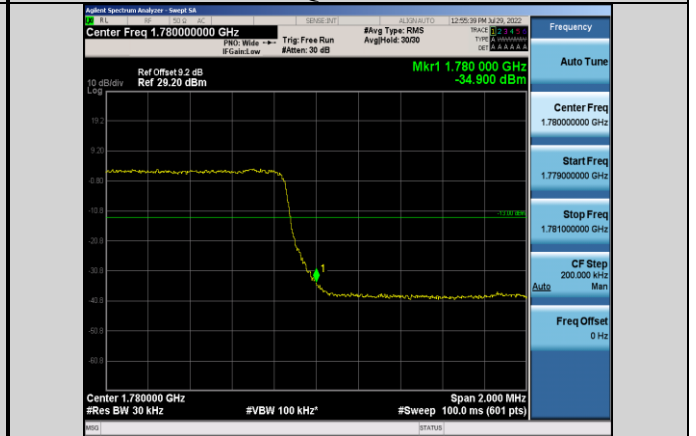

Band66-3MHz-QPSK-132657-1RB#14