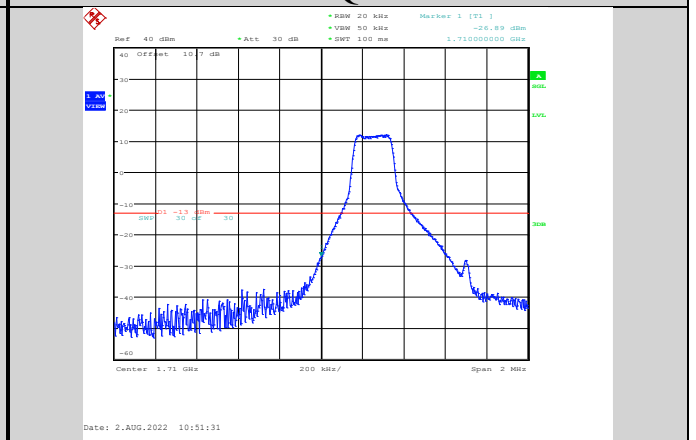

Band66-1.4MHz-16QAM-132665-6RB#0