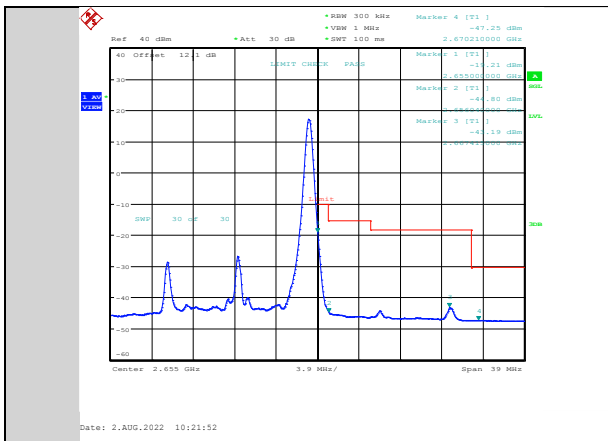

Band41-15MHz-16QAM-41165-1RB#74