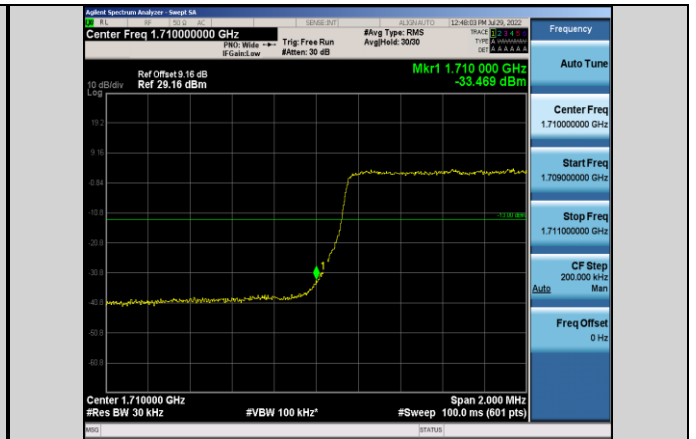

Band66-1.4MHz-16QAM-131979-1RB#0

Band66-1.4MHz-16QAM-132665-6RB#0

Band66-1.4MHz-16QAM-131979-6RB#0

Band66-1.4MHz-64QAM-131979-1RB#0

Band66-1.4MHz-16QAM-132665-1RB#5

Band66-1.4MHz-64QAM-131979-6RB#0

Band66-1.4MHz-64QAM-132665-1RB#5