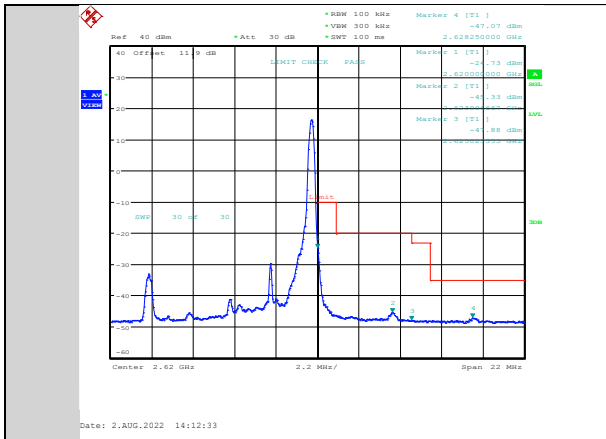

Band38-5MHz-16QAM-38225-1RB#24

Band38-5MHz-64QAM-38225-1RB#24