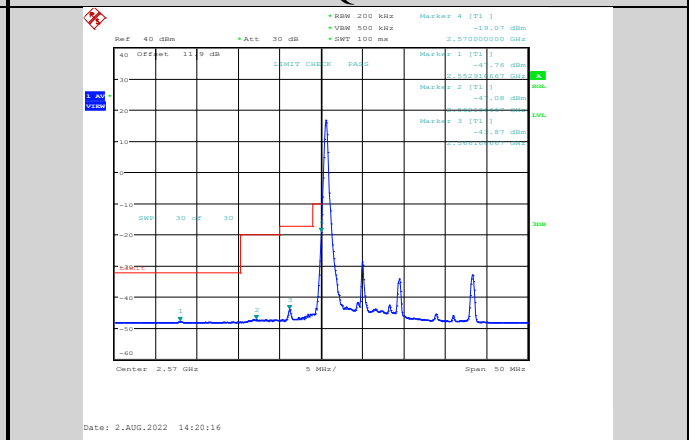

**Band38-10MHz-QPSK-38200-50RB#0**

Band38-10MHz-16QAM-37800-1RB#0

Band38-10MHz-16QAM-38200-50RB#0

Band38-10MHz-16QAM-37800-50RB#0

Band38-10MHz-64QAM-37800-1RB#0

Band38-10MHz-16QAM-38200-1RB#49

Band38-10MHz-64QAM-37800-50RB#0