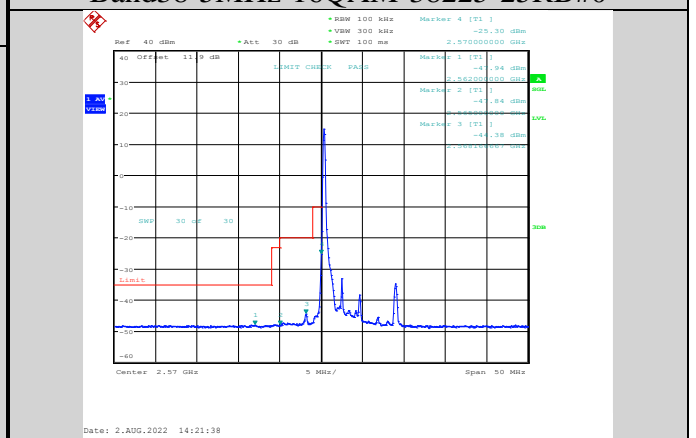

Band38-5MHz-QPSK-38225-1RB#24

Band38-5MHz-QPSK-37775-1RB#0

Band38-5MHz-QPSK-38225-25RB#0

Band38-5MHz-16QAM-37775-1RB#0

Band38-5MHz-16QAM-38225-25RB#0

Band38-5MHz-16QAM-37775-25RB#0

Band38-5MHz-64QAM-37775-1RB#0