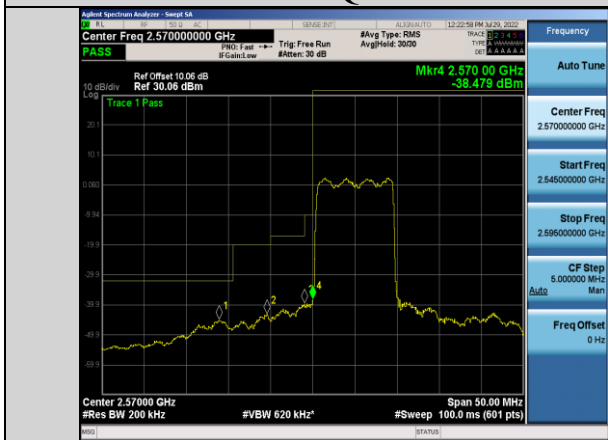

Band38-10MHz-16QAM-37800-1RB#0

Band38-10MHz-16QAM-37800-50RB#0