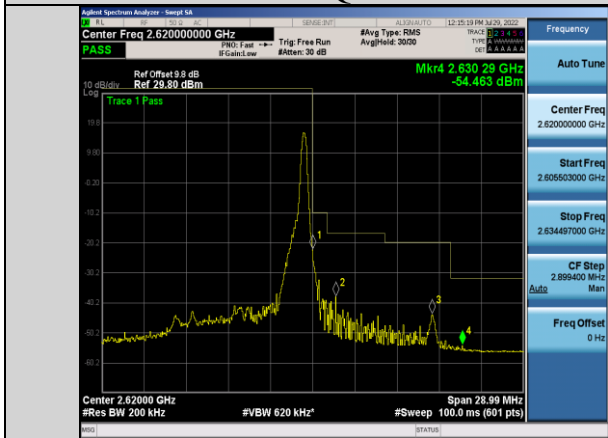

**Band38-10MHz-QPSK-38200-50RB#0**

Band38-10MHz-16QAM-37800-1RB#0

Band38-10MHz-16QAM-38200-50RB#0

Band38-10MHz-16QAM-37800-50RB#0

Band38-10MHz-64QAM-37800-1RB#0

Band38-10MHz-16QAM-38200-1RB#49

Band38-10MHz-64QAM-37800-50RB#0