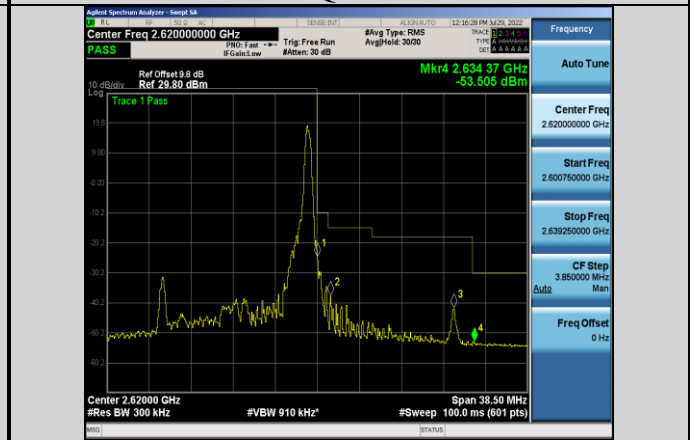

Band38-15MHz-QPSK-37825-75RB#0

Band38-15MHz-QPSK-38175-1RB#74