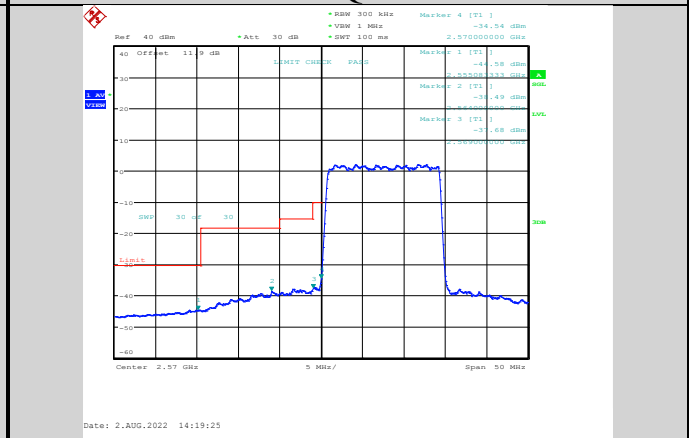

Band38-15MHz-16QAM-38175-75RB#0

Band38-15MHz-16QAM-37825-75RB#0

Band38-15MHz-64QAM-37825-1RB#0

Band38-15MHz-16QAM-38175-1RB#74

Band38-15MHz-64QAM-37825-75RB#0

Band38-15MHz-64QAM-38175-1RB#74

Band38-20MHz-QPSK-37850-100RB#0