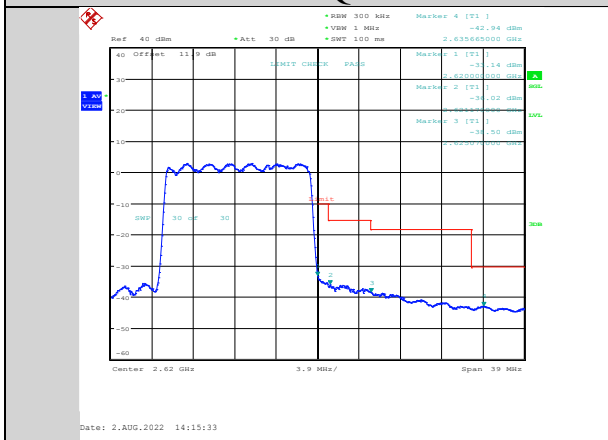

Band38-15MHz-16QAM-38175-75RB#0

Band38-15MHz-16QAM-37825-75RB#0

Band38-15MHz-64QAM-37825-1RB#0

Band38-15MHz-16QAM-38175-1RB#74

Band38-15MHz-64QAM-37825-75RB#0

Band38-15MHz-64QAM-38175-1RB#74

Band38-20MHz-QPSK-37850-100RB#0