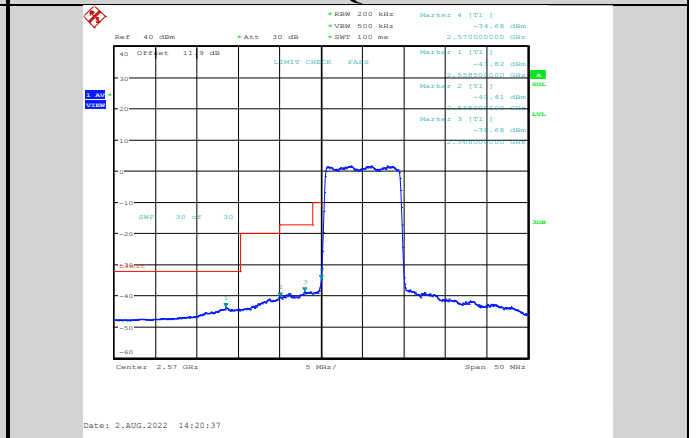

**Band38-10MHz-QPSK-38200-50RB#0**

Band38-10MHz-16QAM-37800-1RB#0

Band38-10MHz-16QAM-38200-50RB#0

Band38-10MHz-16QAM-37800-50RB#0

Band38-10MHz-64QAM-37800-1RB#0

Band38-10MHz-16QAM-38200-1RB#49

Band38-10MHz-64QAM-37800-50RB#0