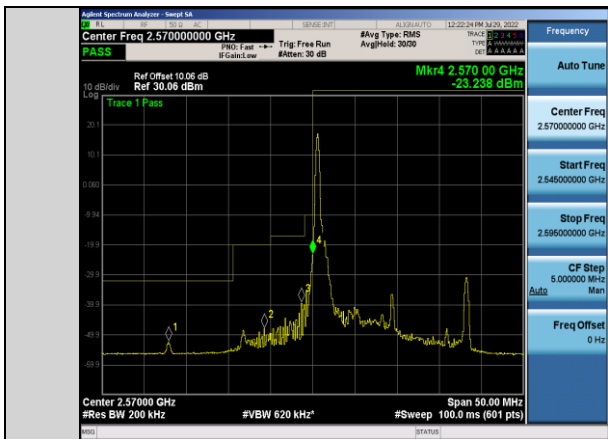

Band38-10MHz-QPSK-37800-1RB#0

Band38-10MHz-16QAM-37800-1RB#0