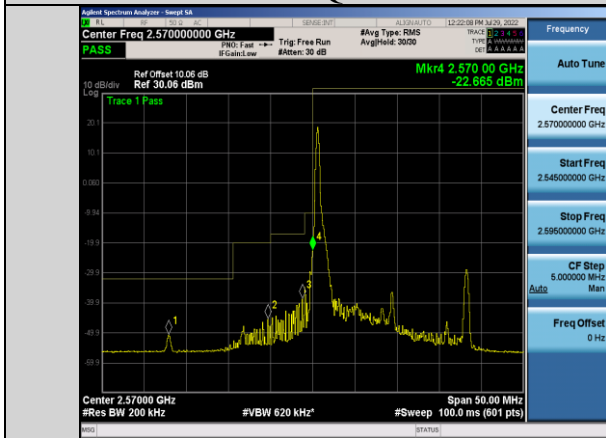

Band38-5MHz-16QAM-38225-1RB#24

Band38-5MHz-64QAM-37775-25RB#0

**Band38-5MHz-64QAM-38225-1RB#24**

**Band38-10MHz-QPSK-37800-50RB#0**

**Band38-5MHz-64QAM-38225-25RB#0**

**Band38-10MHz-QPSK-38200-1RB#49**

**Band38-10MHz-QPSK-37800-1RB#0**