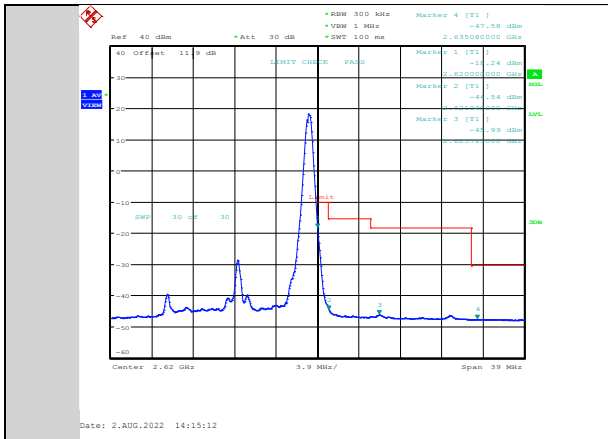

Band38-15MHz-16QAM-38175-75RB#0

Band38-15MHz-16QAM-37825-75RB#0

Band38-15MHz-64QAM-37825-1RB#0

Band38-15MHz-16QAM-38175-1RB#74

Band38-15MHz-64QAM-37825-75RB#0

Band38-15MHz-64QAM-38175-1RB#74

Band38-20MHz-QPSK-37850-100RB#0