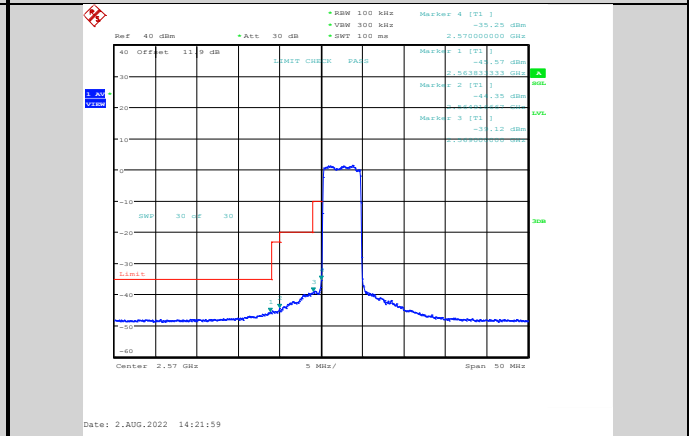

Band38-5MHz-64QAM-37775-1RB#0

Band38-5MHz-64QAM-37775-25RB#0