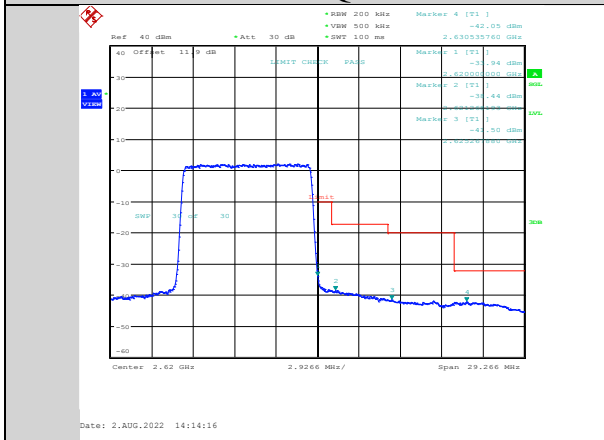

Band38-10MHz-64QAM-38200-1RB#49

Band38-10MHz-64QAM-38200-50RB#0