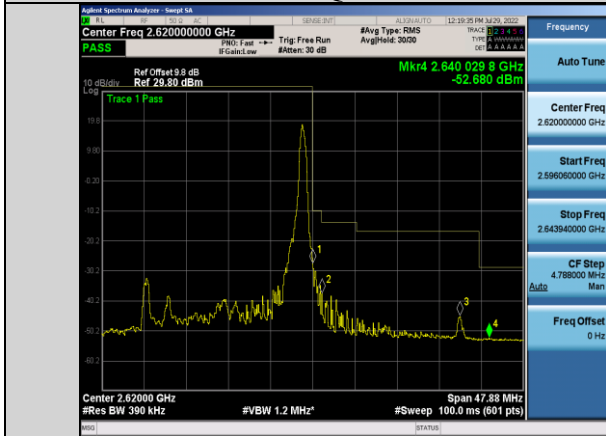

Band38-20MHz-16QAM-37850-100RB#0

Band38-20MHz-16QAM-38150-1RB#99