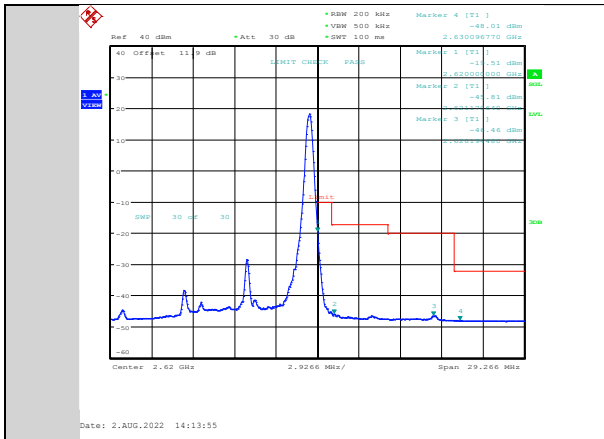

**Band38-10MHz-QPSK-38200-50RB#0**

Band38-10MHz-16QAM-37800-1RB#0

Band38-10MHz-16QAM-38200-50RB#0

Band38-10MHz-16QAM-37800-50RB#0

Band38-10MHz-64QAM-37800-1RB#0

Band38-10MHz-16QAM-38200-1RB#49

Band38-10MHz-64QAM-37800-50RB#0