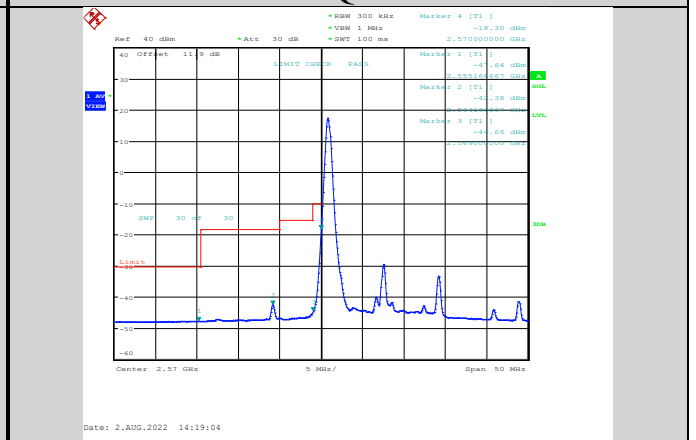

Band38-15MHz-16QAM-38175-75RB#0

Band38-15MHz-64QAM-37825-1RB#0