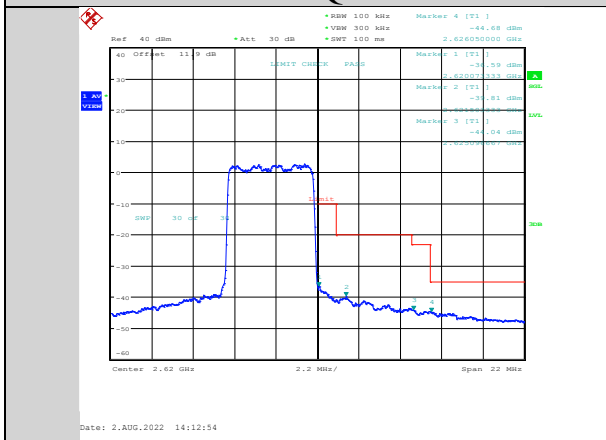

Band38-5MHz-16QAM-38225-1RB#24

Band38-5MHz-64QAM-37775-25RB#0

**Band38-5MHz-64QAM-38225-1RB#24**

**Band38-10MHz-QPSK-37800-50RB#0**

**Band38-5MHz-64QAM-38225-25RB#0**

**Band38-10MHz-QPSK-38200-1RB#49**

**Band38-10MHz-QPSK-37800-1RB#0**