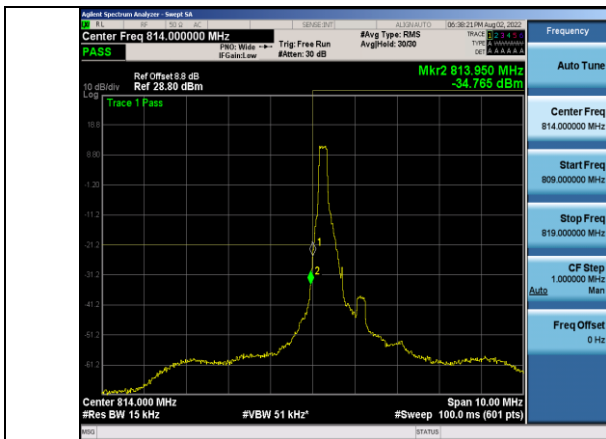

Band26-1.4MHz-QPSK-26697-1RB#0

Band26-1.4MHz-16QAM-26697-1RB#0