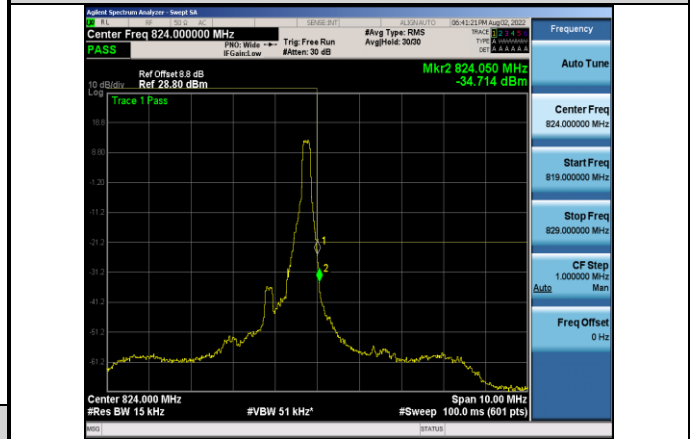

Band17-10MHz-64QAM-23780-1RB#0

Band17-10MHz-16QAM-23800-1RB#49

Band17-10MHz-64QAM-23780-50RB#0

Band17-10MHz-64QAM-23800-1RB#49

Band26-1.4MHz-QPSK-26697-6RB#0

Band17-10MHz-64QAM-23800-50RB#0

Band26-1.4MHz-QPSK-26783-6RB#0