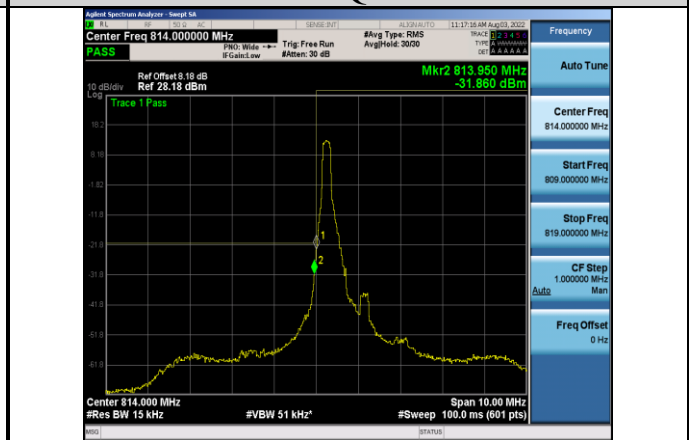

Band26-1.4MHz-16QAM-26783-6RB#0

Band26-1.4MHz-64QAM-26697-1RB#0