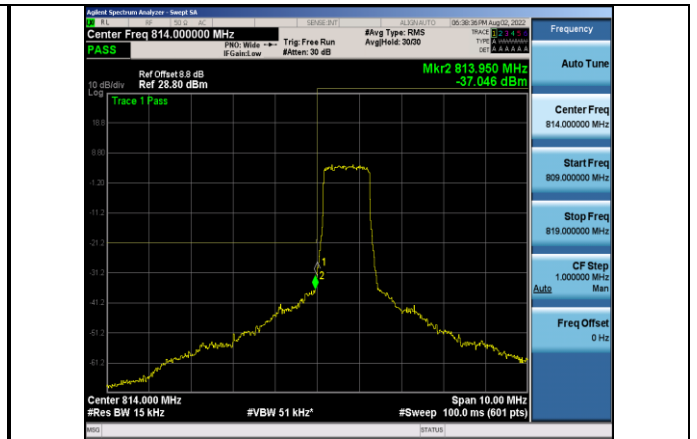

Band17-10MHz-64QAM-23780-1RB#0

Band17-10MHz-16QAM-23800-1RB#49

Band17-10MHz-64QAM-23780-50RB#0

Band17-10MHz-64QAM-23800-1RB#49

Band26-1.4MHz-QPSK-26697-6RB#0

Band17-10MHz-64QAM-23800-50RB#0

Band26-1.4MHz-QPSK-26783-6RB#0