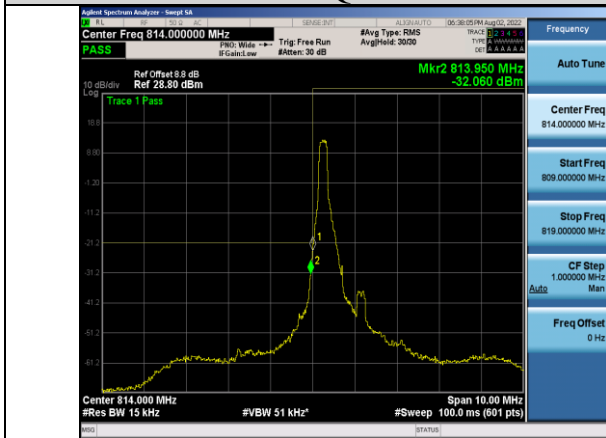

Band17-10MHz-64QAM-23780-1RB#0

Band17-10MHz-16QAM-23800-1RB#49

Band17-10MHz-64QAM-23780-50RB#0

Band17-10MHz-64QAM-23800-1RB#49

Band26-1.4MHz-QPSK-26697-6RB#0

Band17-10MHz-64QAM-23800-50RB#0

Band26-1.4MHz-QPSK-26783-6RB#0