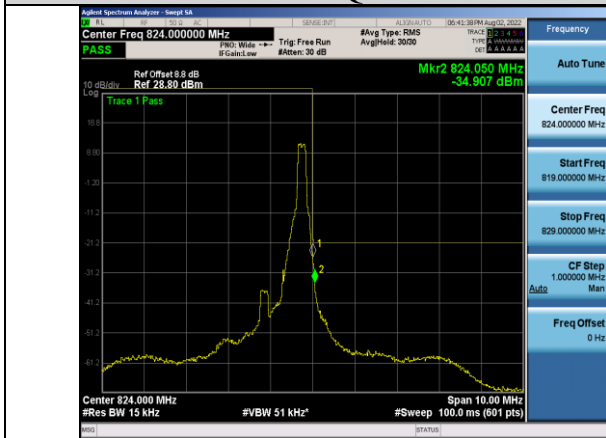

Band26-1.4MHz-16QAM-26697-6RB#0

Band26-1.4MHz-16QAM-26783-1RB#5