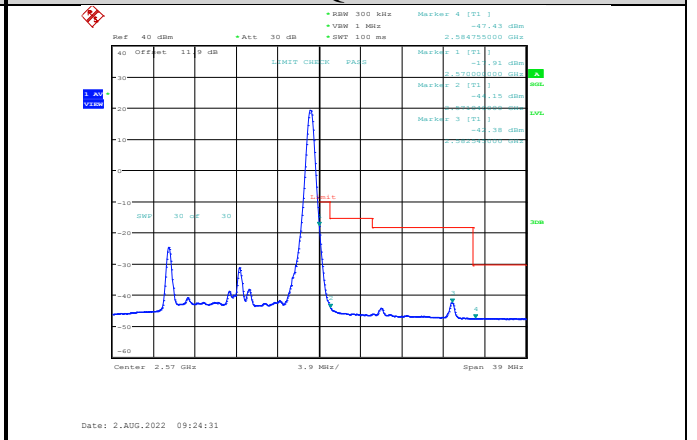

Date: 27.JUL.2022 14:56:07

Band7-15MHz-16QAM-21375-1RB#74

Date: 2.AUG.2022 09:29:24

Band7-15MHz-64QAM-20825-75RB#0

Date: 27.JUL.2022 14:56:49

Band7-15MHz-16QAM-21375-75RB#0

Date: 2.AUG.2022 09:24:31

Band7-15MHz-64QAM-20825-1RB#74