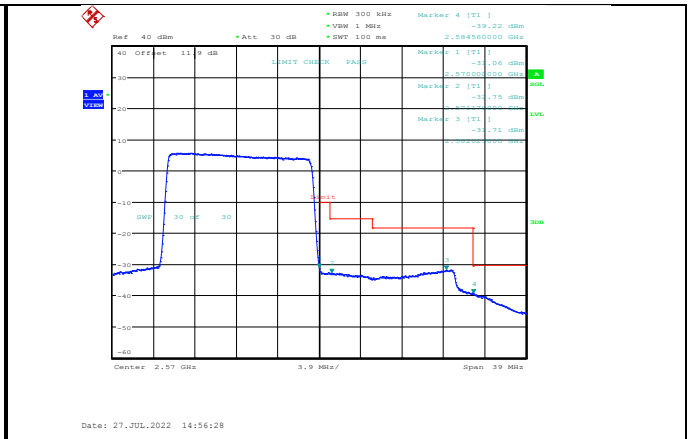

Band7-10MHz-64QAM-21400-50RB#0