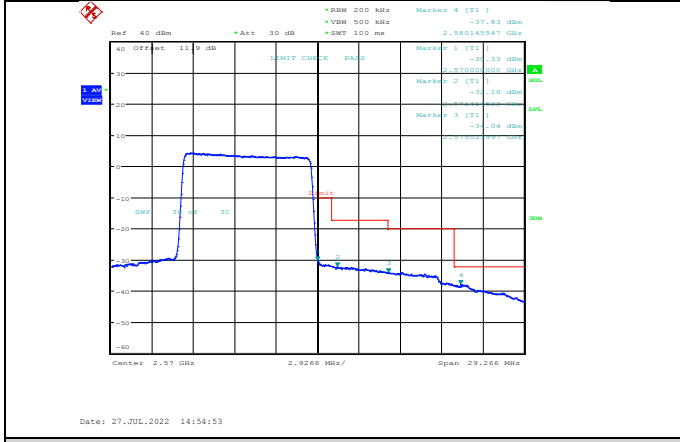

Band7-10MHz-QPSK-21400-1RB#49

Band7-10MHz-16QAM-20800-50RB#0

Band7-10MHz-16QAM-21400-1RB#49

Band7-10MHz-64QAM-20800-50RB#0

Band7-10MHz-16QAM-21400-50RB#0

Band7-10MHz-64QAM-21400-1RB#49

Band7-10MHz-64QAM-20800-1RB#0