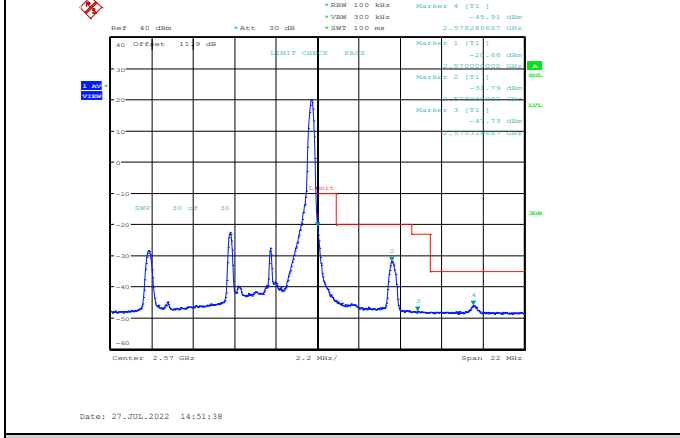

Band7-5MHz-QPSK-20775-25RB#0