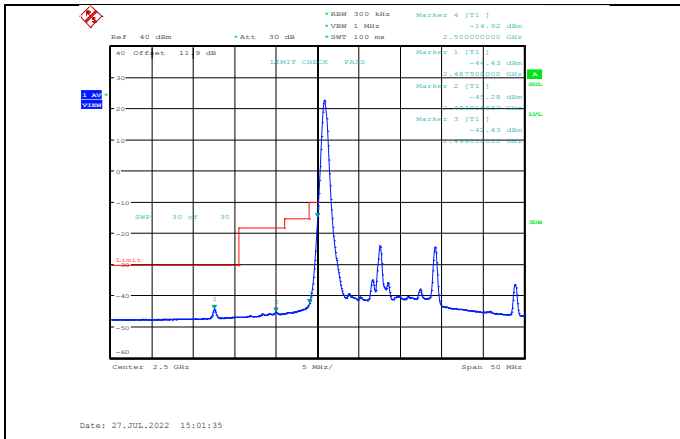

Band7-10MHz-64QAM-20800-1RB#0