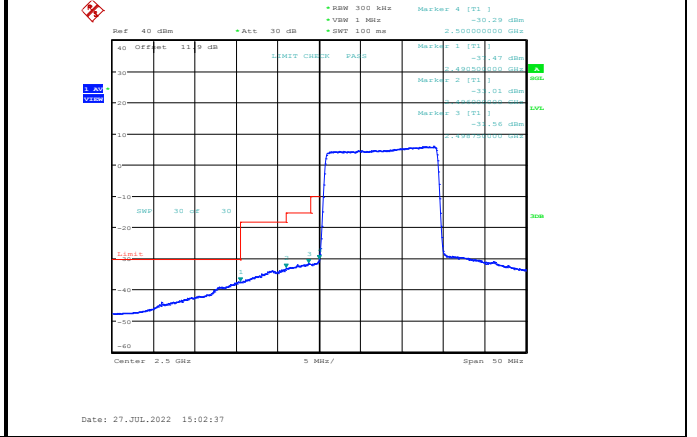

Band7-10MHz-64QAM-21400-50RB#0

Band7-15MHz-QPSK-20825-1RB#0

Band7-15MHz-QPSK-21375-75RB#0

Band7-15MHz-QPSK-20825-75RB#0

Band7-15MHz-16QAM-20825-1RB#0

Band7-15MHz-QPSK-21375-1RB#74

Band7-15MHz-16QAM-20825-75RB#0