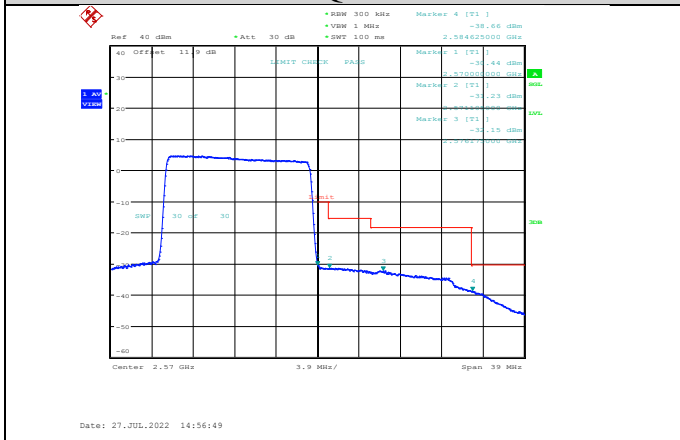

Band7-15MHz-16QAM-21375-1RB#74

Date: 27.JUL.2022 14:56:49