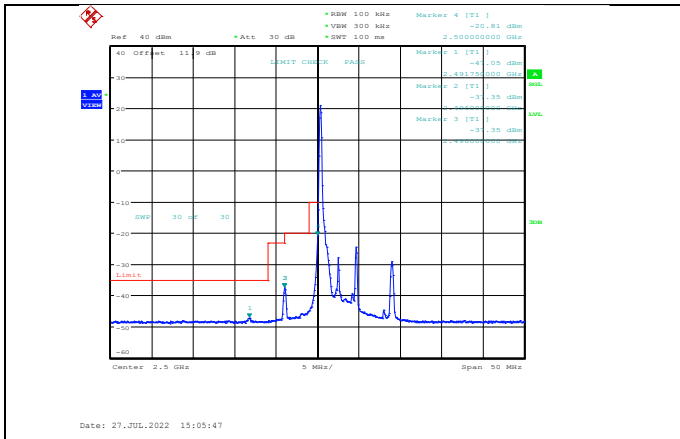

Band5-10MHz-64QAM-20450-50RB#0

Band5-10MHz-16QAM-20600-50RB#0

Band5-10MHz-64QAM-20600-1RB#49

Band5-10MHz-64QAM-20450-1RB#0

Band5-10MHz-64QAM-20600-50RB#0

Band7-5MHz-QPSK-20775-1RB#0

Band7-5MHz-QPSK-21425-25RB#0