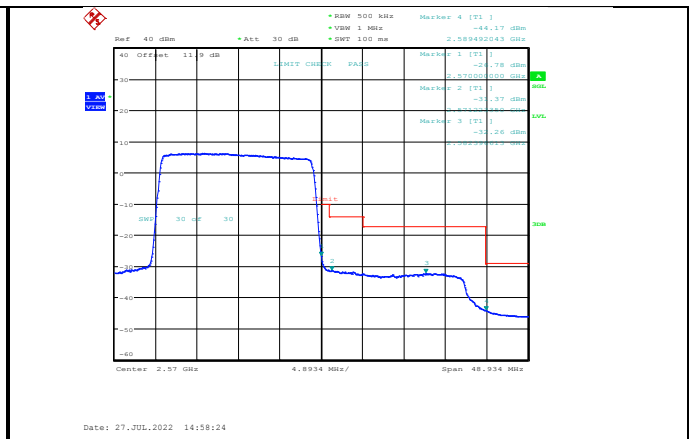

Date: 25.AUG.2022 08:57:58

Band7-15MHz-64QAM-20825-1RB#0

Date: 2.AUG.2022 09:24:52

Band7-15MHz-64QAM-21375-75RB#0

Band7-20MHz-QPSK-20850-1RB#0

Band7-20MHz-QPSK-21350-100RB#0

Date: 27.JUL.2022 15:00:20

Band7-20MHz-QPSK-20850-100RB#0