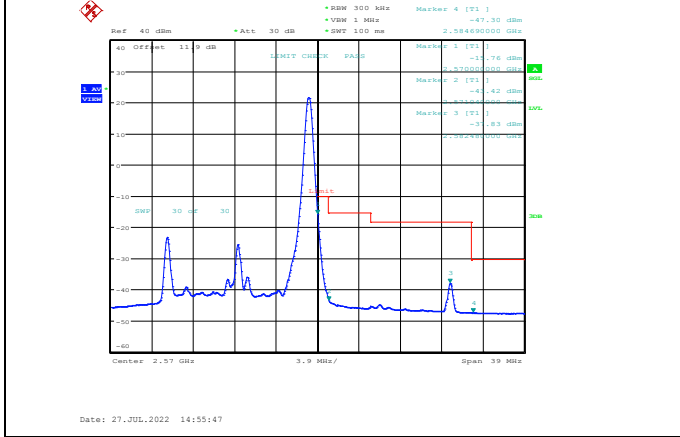

Band7-15MHz-QPSK-20825-75RB#0