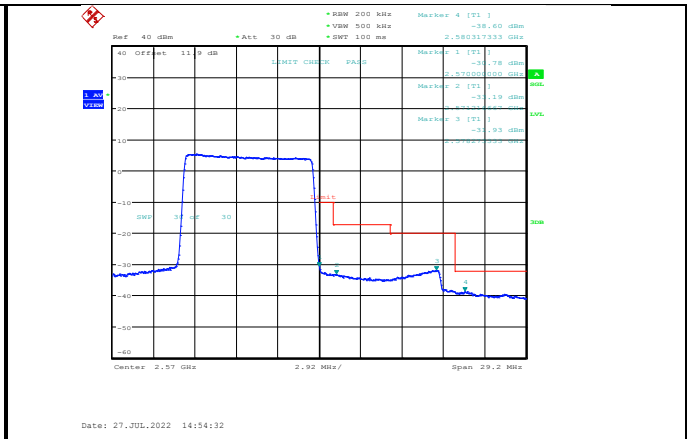

Band7-5MHz-64QAM-21425-25RB#0