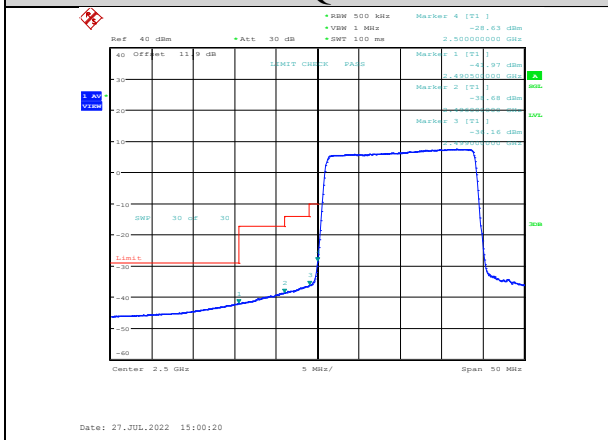

Date: 25.AUG.2022 08:57:58

Band7-15MHz-64QAM-20825-1RB#0

Date: 2.AUG.2022 09:24:52

Band7-15MHz-64QAM-21375-75RB#0

Band7-20MHz-QPSK-20850-1RB#0

Band7-20MHz-QPSK-21350-100RB#0

Date: 27.JUL.2022 15:00:20

Band7-20MHz-QPSK-20850-100RB#0