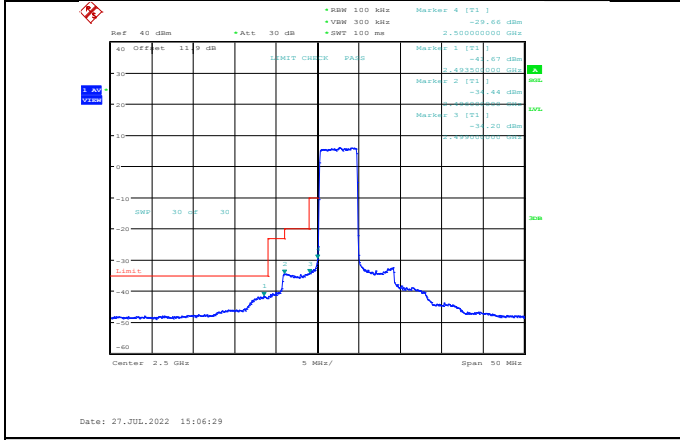

Band5-10MHz-64QAM-20450-50RB#0

Band5-10MHz-16QAM-20600-50RB#0

Band5-10MHz-64QAM-20600-1RB#49

Band5-10MHz-64QAM-20450-1RB#0

Band5-10MHz-64QAM-20600-50RB#0

Band7-5MHz-QPSK-20775-1RB#0

Band7-5MHz-QPSK-21425-25RB#0