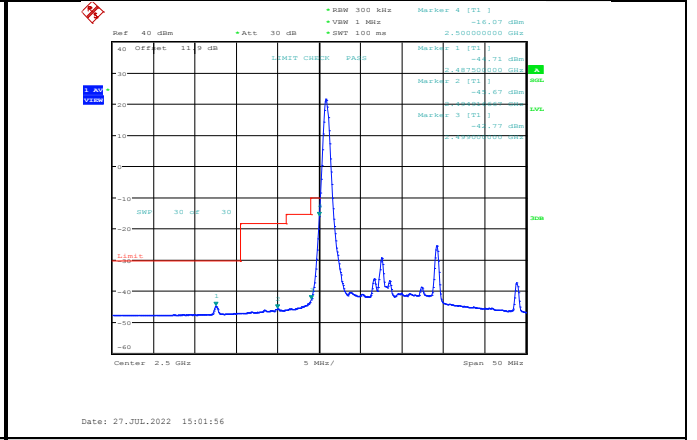

Band7-15MHz-QPSK-21375-75RB#0