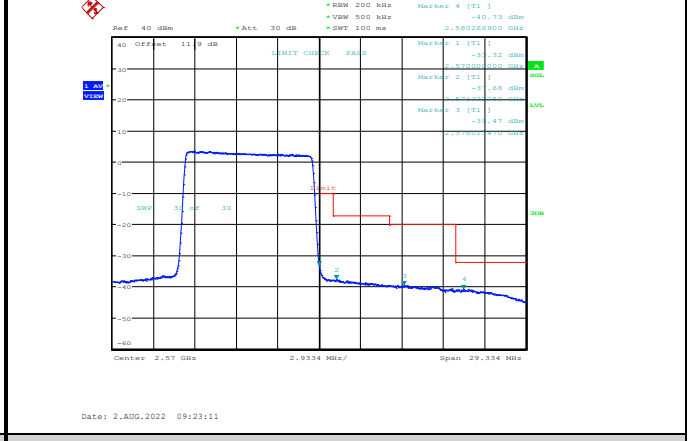

Band7-10MHz-QPSK-21400-1RB#49

Band7-10MHz-16QAM-20800-50RB#0

Band7-10MHz-16QAM-21400-1RB#49

Band7-10MHz-64QAM-20800-50RB#0

Band7-10MHz-16QAM-21400-50RB#0

Band7-10MHz-64QAM-21400-1RB#49

Band7-10MHz-64QAM-20800-1RB#0