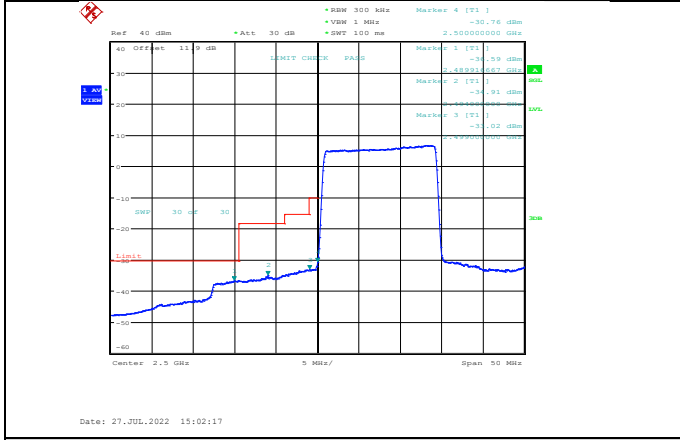

Band7-15MHz-QPSK-20825-1RB#0