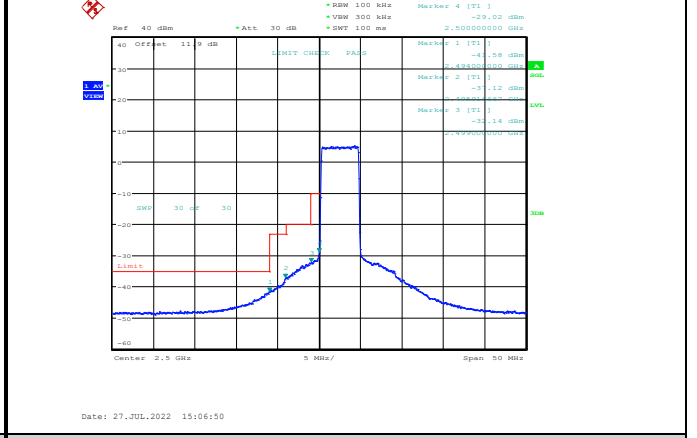

Band7-5MHz-16QAM-20775-1RB#0