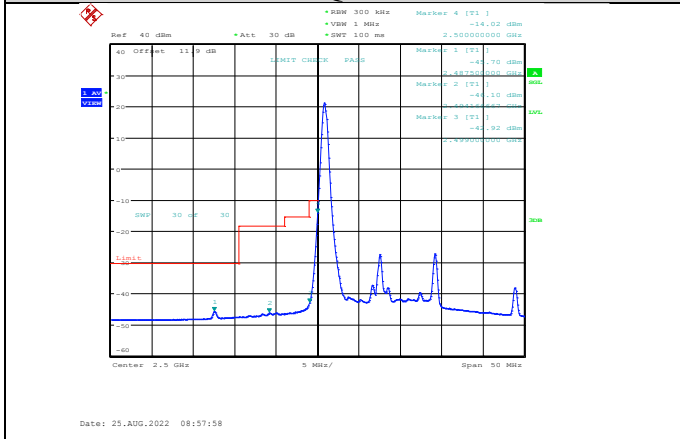

Date: 27.JUL.2022 14:56:07

Band7-15MHz-16QAM-21375-1RB#74

Date: 2.AUG.2022 09:29:24

Band7-15MHz-64QAM-20825-75RB#0

Date: 27.JUL.2022 14:56:49

Band7-15MHz-16QAM-21375-75RB#0

Date: 2.AUG.2022 09:24:31

Band7-15MHz-64QAM-20825-1RB#74