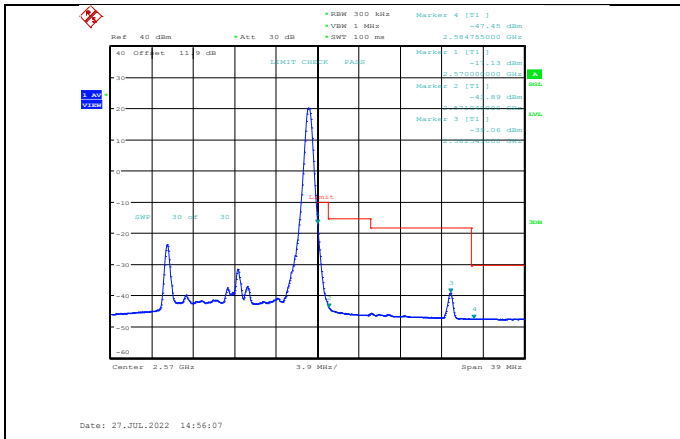

Date: 27.JUL.2022 14:56:07

Band7-15MHz-16QAM-21375-1RB#74

Date: 2.AUG.2022 09:29:24

Band7-15MHz-64QAM-20825-75RB#0

Date: 27.JUL.2022 14:56:49

Band7-15MHz-16QAM-21375-75RB#0

Date: 2.AUG.2022 09:24:31

Band7-15MHz-64QAM-20825-1RB#74