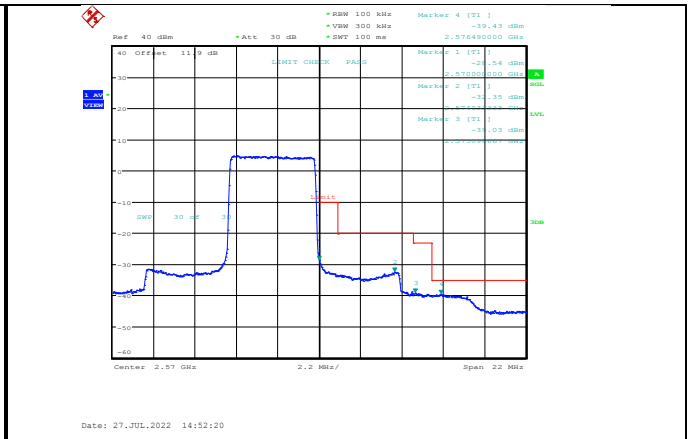

Band5-10MHz-64QAM-20450-50RB#0

Band5-10MHz-16QAM-20600-50RB#0

Band5-10MHz-64QAM-20600-1RB#49

Band5-10MHz-64QAM-20450-1RB#0

Band5-10MHz-64QAM-20600-50RB#0

Band7-5MHz-QPSK-20775-1RB#0

Band7-5MHz-QPSK-21425-25RB#0