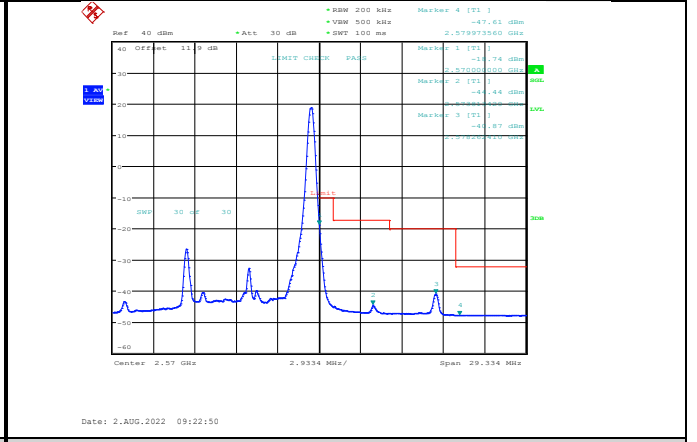

Band7-10MHz-QPSK-21400-1RB#49

Band7-10MHz-16QAM-20800-50RB#0

Band7-10MHz-16QAM-21400-1RB#49

Band7-10MHz-64QAM-20800-50RB#0

Band7-10MHz-16QAM-21400-50RB#0

Band7-10MHz-64QAM-21400-1RB#49

Band7-10MHz-64QAM-20800-1RB#0