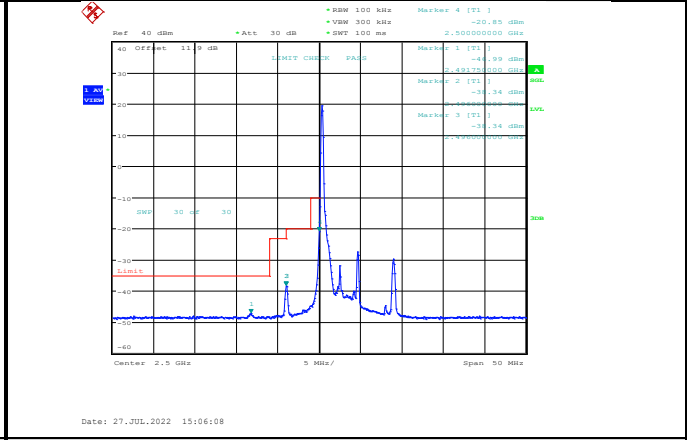

Band7-5MHz-QPSK-21425-25RB#0