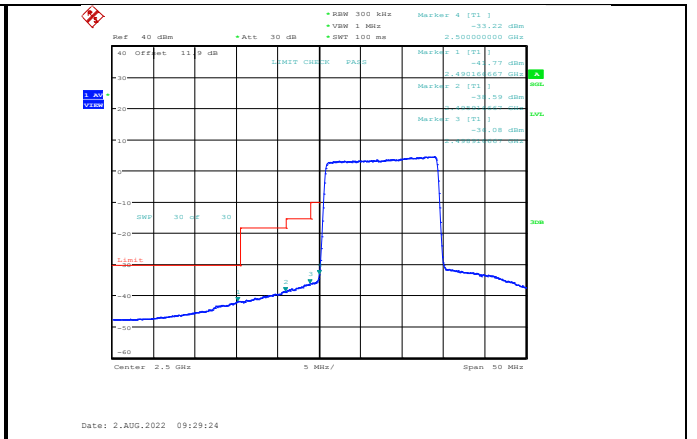

Band7-15MHz-16QAM-20825-75RB#0

Date: 2.AUG.2022 09:29:24