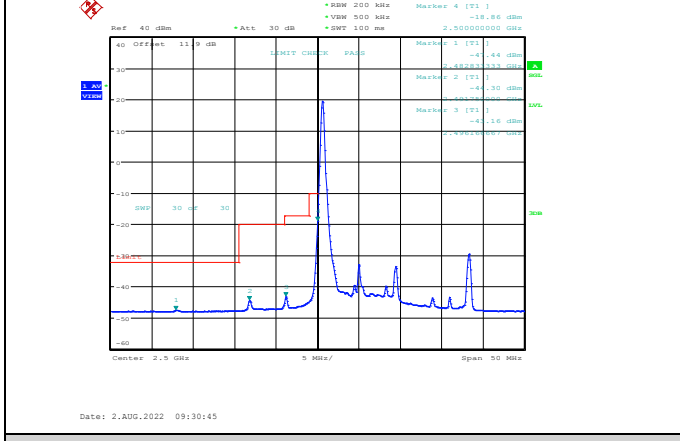

Band7-10MHz-QPSK-21400-1RB#49

Band7-10MHz-16QAM-20800-50RB#0

Band7-10MHz-16QAM-21400-1RB#49

Band7-10MHz-64QAM-20800-50RB#0

Band7-10MHz-16QAM-21400-50RB#0

Band7-10MHz-64QAM-21400-1RB#49

Band7-10MHz-64QAM-20800-1RB#0