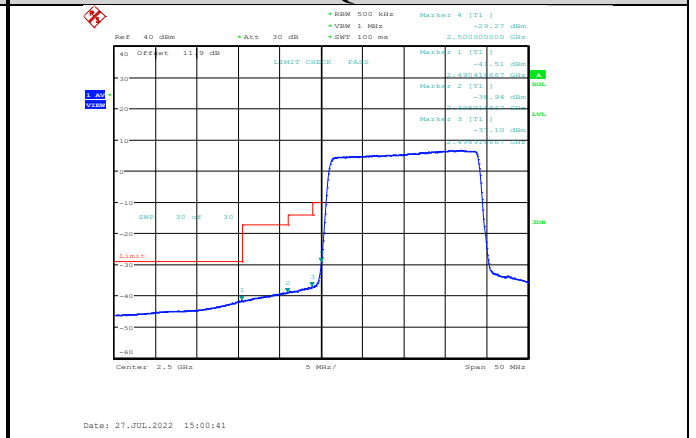

Band7-20MHz-16QAM-20850-1RB#0

Date: 27.JUL.2022 15:00:41