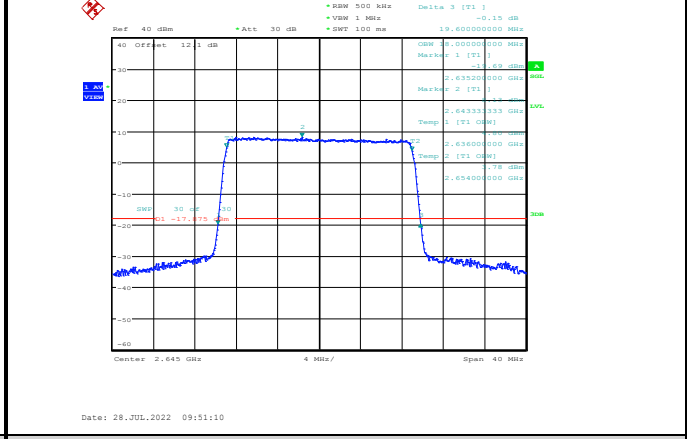

Band41-20MHz-QPSK-40590-100RB#0