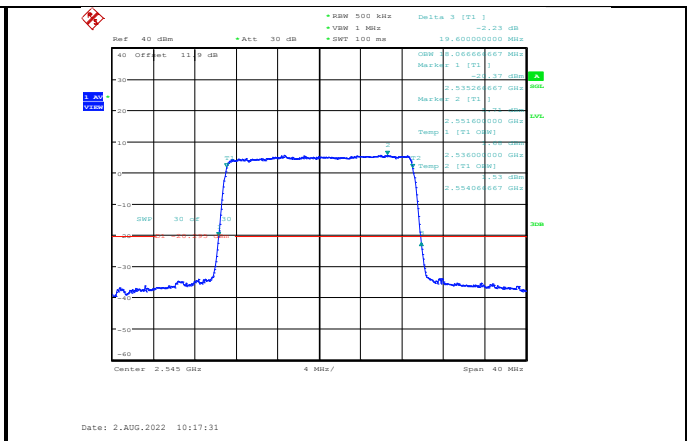

**Band41-15MHz-64QAM-40115-75RB#0**

**Band41-20MHz-QPSK-40140-100RB#0**

**Band41-15MHz-64QAM-40590-75RB#0**

**Band41-20MHz-QPSK-40590-100RB#0**

**Band41-15MHz-64QAM-41165-75RB#0**

**Band41-20MHz-QPSK-41140-100RB#0**