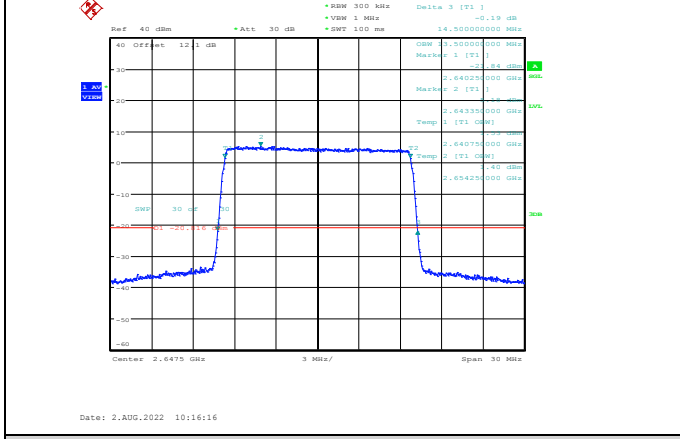

Band41-15MHz-64QAM-40590-75RB#0