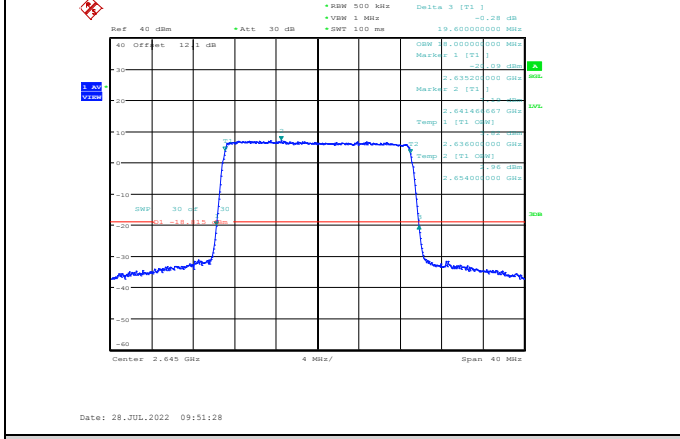

Band41-20MHz-16QAM-40590-100RB#0