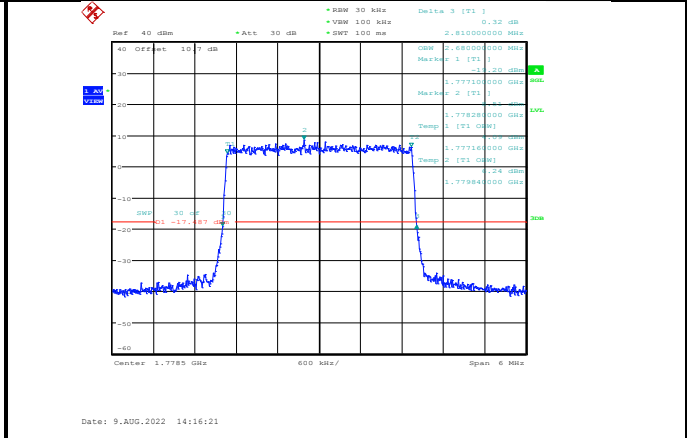

Band66-3MHz-QPSK-132322-15RB#0