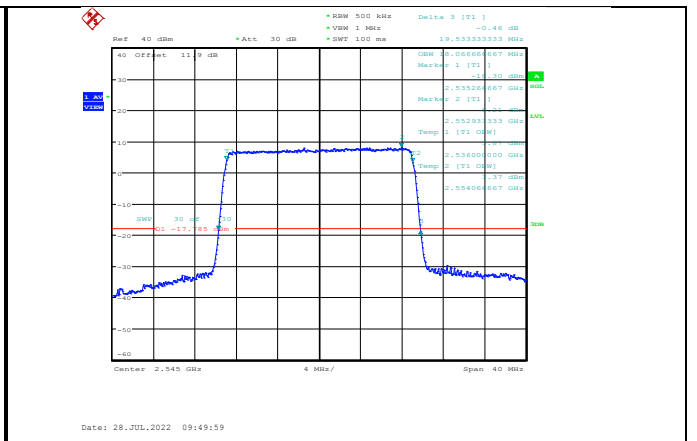

**Band41-15MHz-QPSK-40115-75RB#0**

**Band41-15MHz-16QAM-40115-75RB#0**

**Band41-15MHz-QPSK-40590-75RB#0**

**Band41-15MHz-16QAM-40590-75RB#0**

**Band41-15MHz-QPSK-41165-75RB#0**

**Band41-15MHz-16QAM-41165-75RB#0**