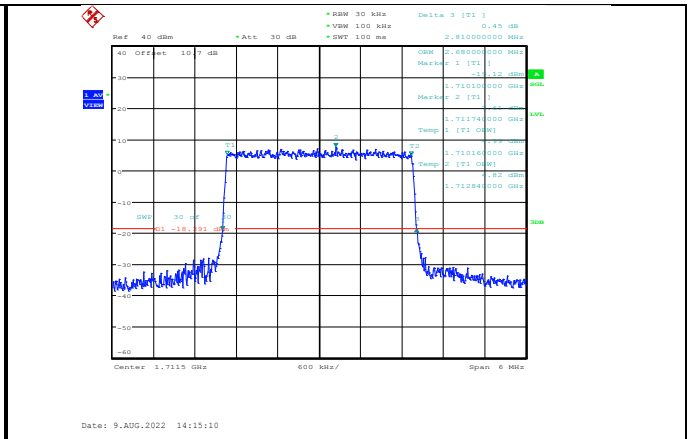

**Band66-1.4MHz-QPSK-131979-6RB#0**

**Band66-1.4MHz-16QAM-131979-6RB#0**

**Band66-1.4MHz-QPSK-132322-6RB#0**

**Band66-1.4MHz-16QAM-132322-6RB#0**

**Band66-1.4MHz-QPSK-132665-6RB#0**

**Band66-1.4MHz-16QAM-132665-6RB#0**