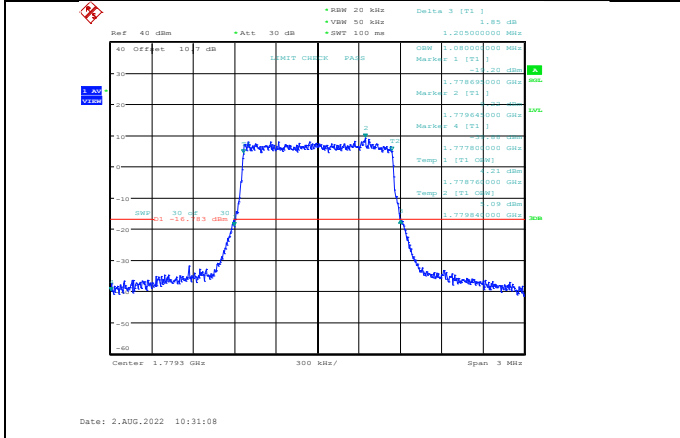

Band66-1.4MHz-64QAM-132322-6RB#0