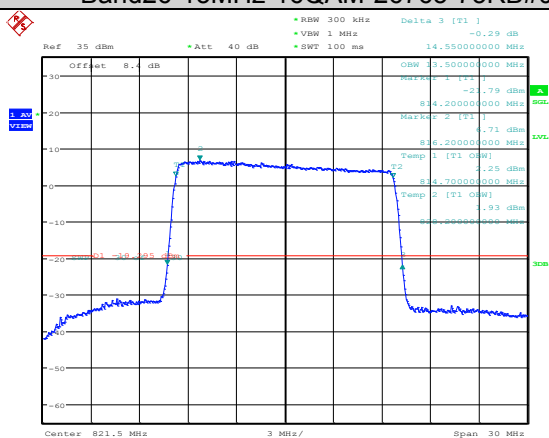

Band26-15MHz-16QAM-26765-75RB#0

Date: 1.SEP.2022 14:46:04

Band26-15MHz-64QAM-26765-75RB#0