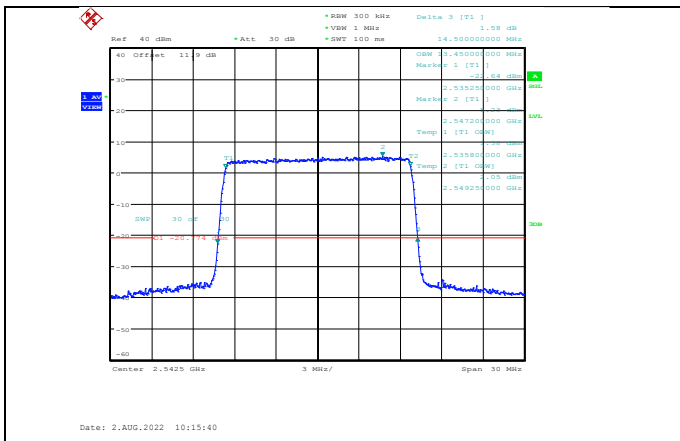

**Band41-15MHz-QPSK-40115-75RB#0**

**Band41-15MHz-16QAM-40115-75RB#0**

**Band41-15MHz-QPSK-40590-75RB#0**

**Band41-15MHz-16QAM-40590-75RB#0**

**Band41-15MHz-QPSK-41165-75RB#0**

**Band41-15MHz-16QAM-41165-75RB#0**