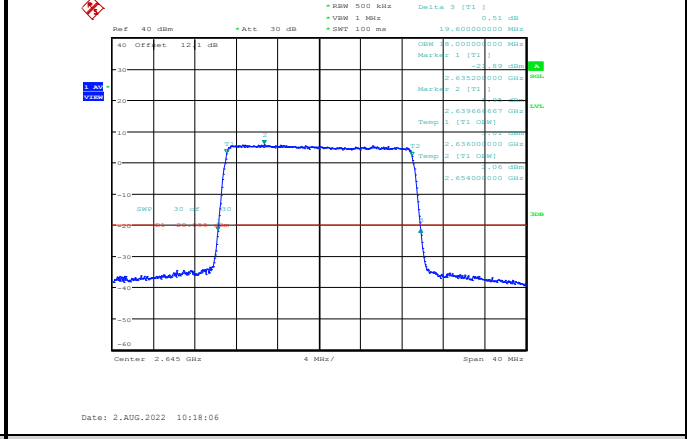

Band41-20MHz-64QAM-40590-100RB#0