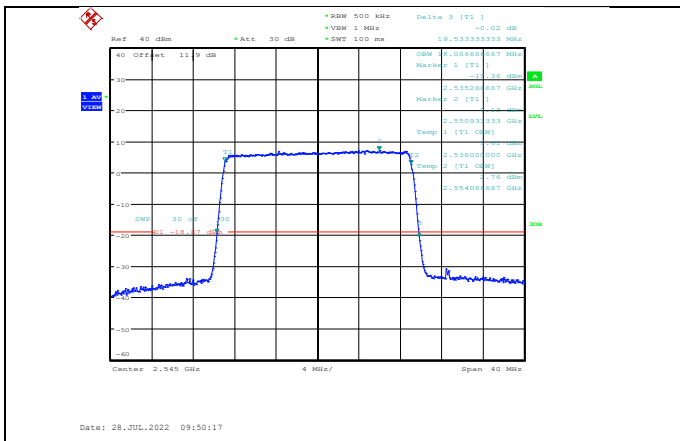

**Band41-15MHz-64QAM-40115-75RB#0**

**Band41-20MHz-QPSK-40140-100RB#0**

**Band41-15MHz-64QAM-40590-75RB#0**

**Band41-20MHz-QPSK-40590-100RB#0**

**Band41-15MHz-64QAM-41165-75RB#0**

**Band41-20MHz-QPSK-41140-100RB#0**