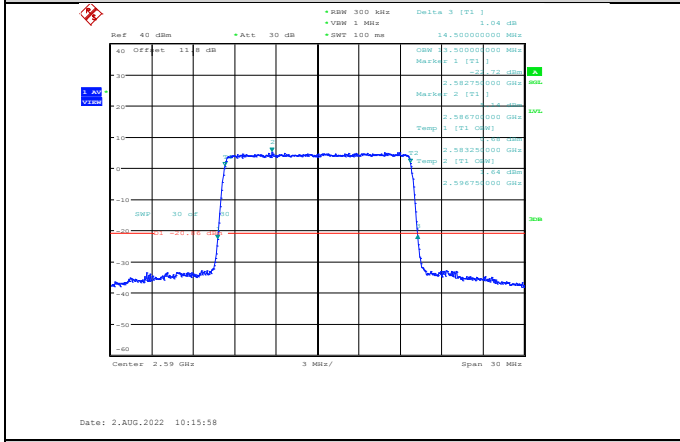

Band41-15MHz-64QAM-40115-75RB#0