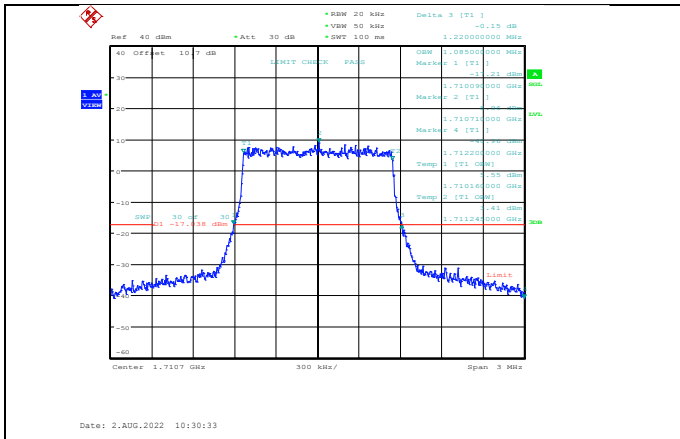

**Band66-1.4MHz-QPSK-131979-6RB#0**

**Band66-1.4MHz-16QAM-131979-6RB#0**

**Band66-1.4MHz-QPSK-132322-6RB#0**

**Band66-1.4MHz-16QAM-132322-6RB#0**

**Band66-1.4MHz-QPSK-132665-6RB#0**

**Band66-1.4MHz-16QAM-132665-6RB#0**