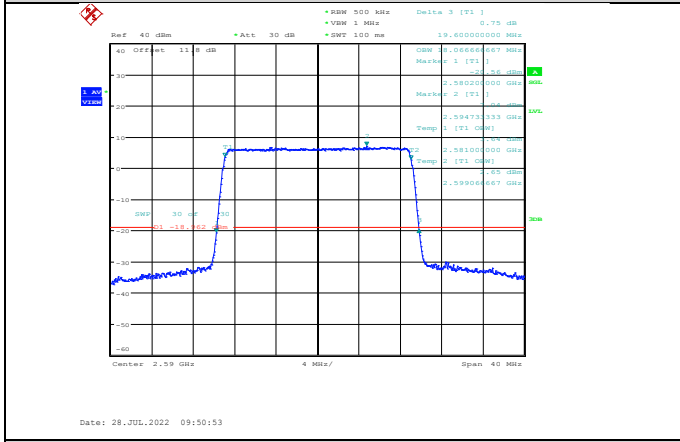

Band41-20MHz-16QAM-40140-100RB#0