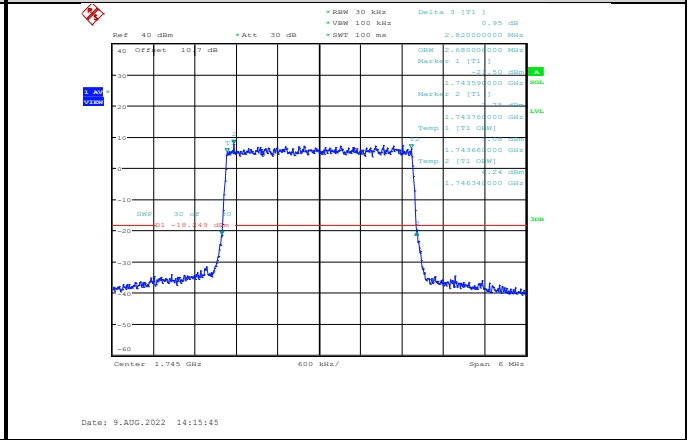

Band66-3MHz-QPSK-131987-15RB#0