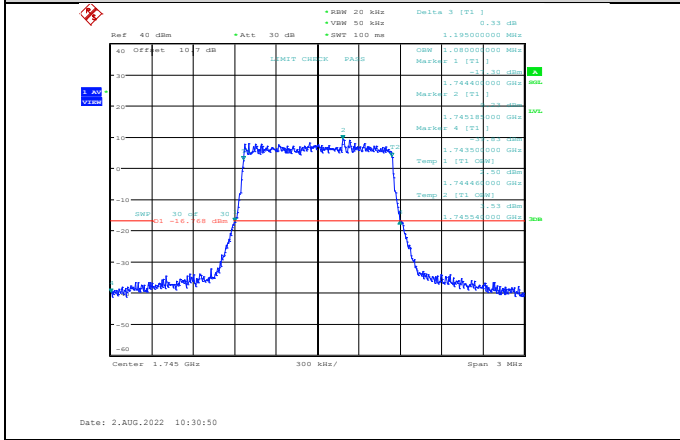

Band66-1.4MHz-64QAM-131979-6RB#0