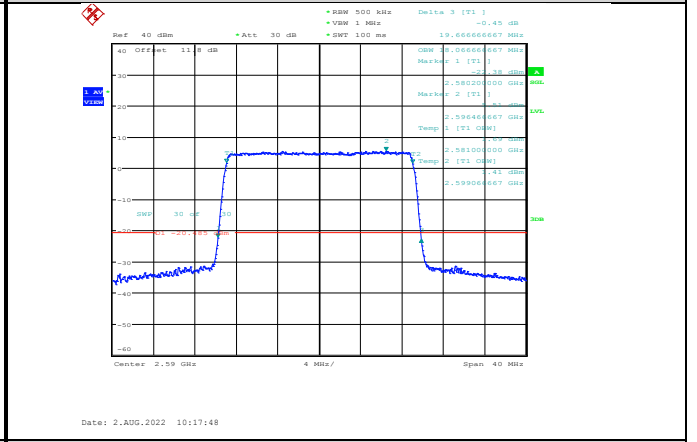

Band41-20MHz-64QAM-40140-100RB#0