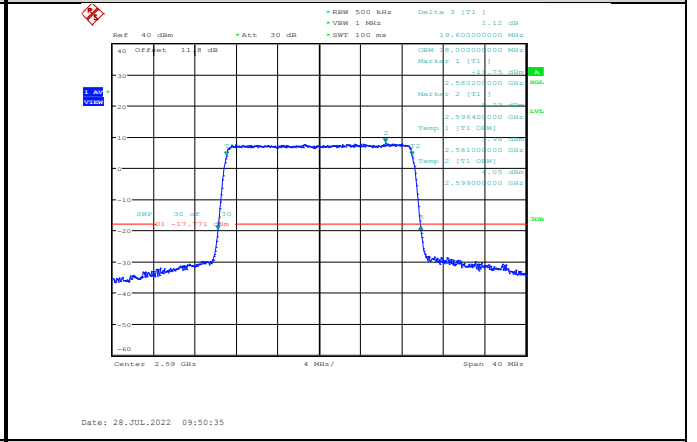

Band41-20MHz-QPSK-40140-100RB#0