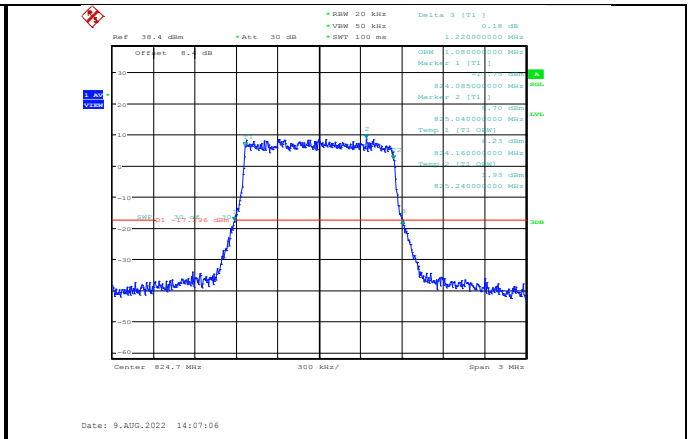

Band4-20MHz-64QAM-20050-100RB#0

Band4-20MHz-16QAM-20175-100RB#0

Band4-20MHz-64QAM-20175-100RB#0

Band4-20MHz-16QAM-20300-100RB#0

Band4-20MHz-64QAM-20300-100RB#0

Band5-1.4MHz-QPSK-20407-6RB#0

Band5-1.4MHz-16QAM-20407-6RB#0