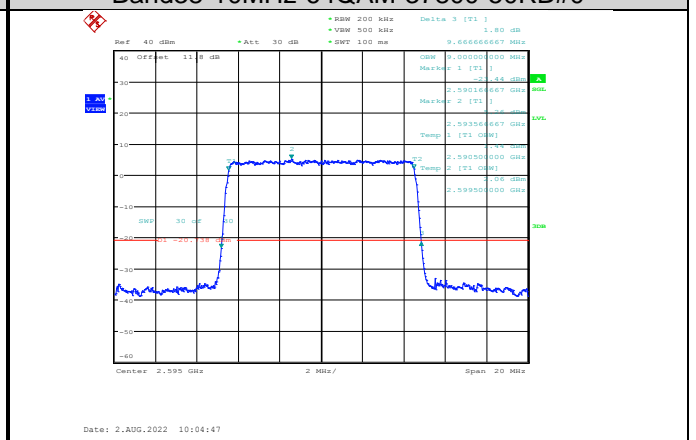

Band38-10MHz-64QAM-37800-50RB#0

Band38-10MHz-64QAM-38000-50RB#0