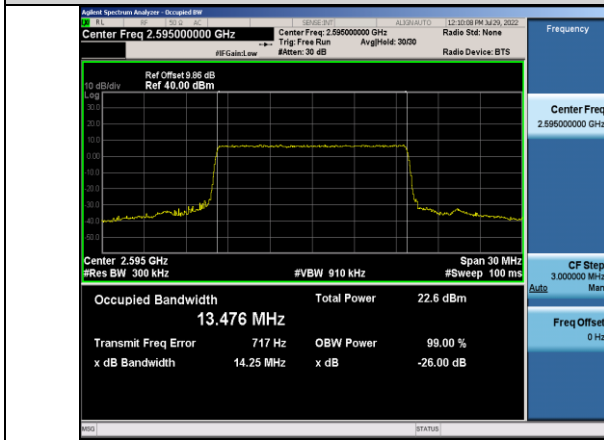

Band38-15MHz-QPSK-37825-75RB#0

Band38-15MHz-QPSK-38000-75RB#0