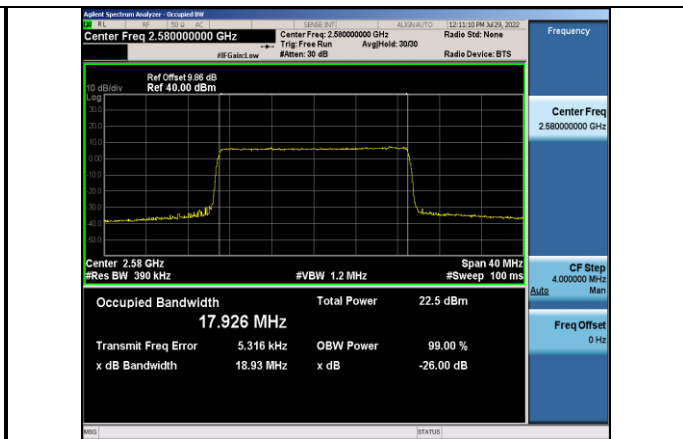

Band38-15MHz-QPSK-37825-75RB#0

Band38-15MHz-16QAM-37825-75RB#0

Band38-15MHz-QPSK-38000-75RB#0

Band38-15MHz-16QAM-38000-75RB#0

Band38-15MHz-QPSK-38175-75RB#0

Band38-15MHz-16QAM-38175-75RB#0

Band38-15MHz-64QAM-37825-75RB#0