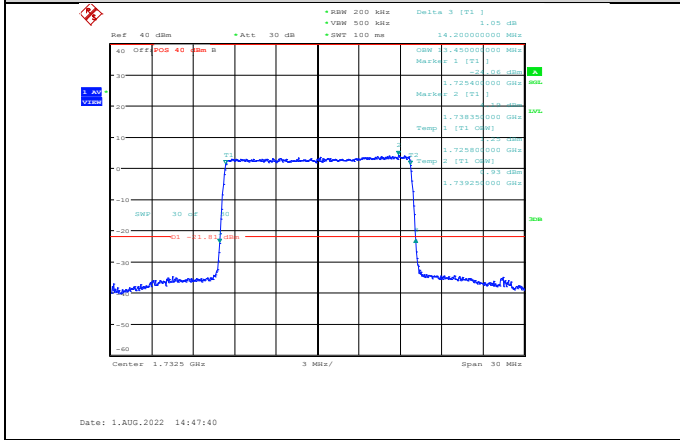

Band4-15MHz-64QAM-20025-75RB#0

Band4-20MHz-QPSK-20050-100RB#0

Band4-15MHz-64QAM-20175-75RB#0

Band4-20MHz-QPSK-20175-100RB#0

Band4-15MHz-64QAM-20325-75RB#0

Band4-20MHz-QPSK-20300-100RB#0

Band4-20MHz-16QAM-20050-100RB#0

Band4-20MHz-64QAM-20050-100RB#0

Band4-20MHz-16QAM-20175-100RB#0

Band4-20MHz-64QAM-20175-100RB#0

Band4-20MHz-16QAM-20300-100RB#0

Band4-20MHz-64QAM-20300-100RB#0

Band5-1.4MHz-QPSK-20407-6RB#0

Band5-1.4MHz-16QAM-20407-6RB#0