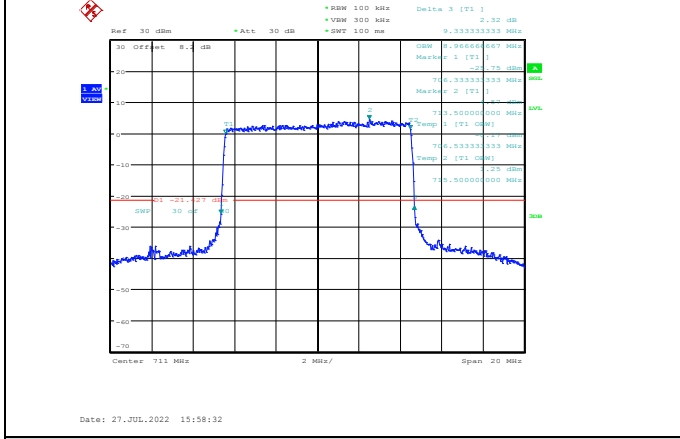

Band12-10MHz-16QAM-23095-50RB#0

Band12-10MHz-16QAM-23130-50RB#0