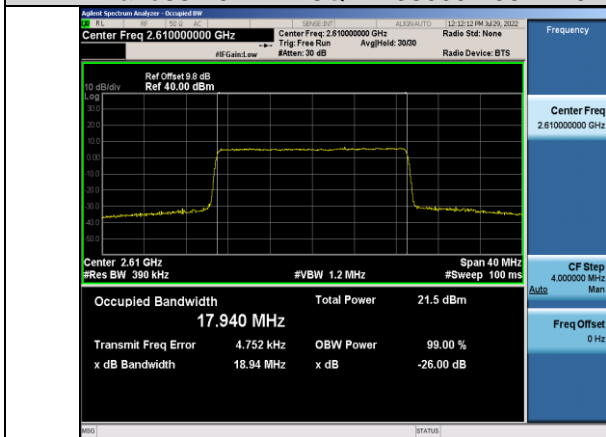

Band38-20MHz-16QAM-38000-100RB#0

Band38-20MHz-16QAM-38150-100RB#0