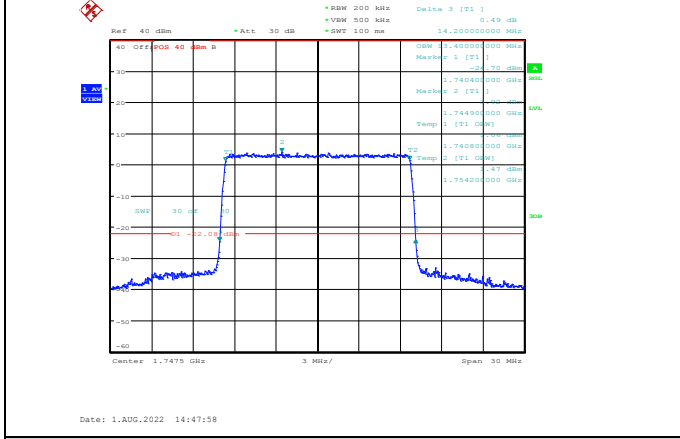

Band4-15MHz-64QAM-20025-75RB#0

Band4-20MHz-QPSK-20050-100RB#0

Band4-15MHz-64QAM-20175-75RB#0

Band4-20MHz-QPSK-20175-100RB#0

Band4-15MHz-64QAM-20325-75RB#0

Band4-20MHz-QPSK-20300-100RB#0

Band4-20MHz-16QAM-20050-100RB#0

Band4-20MHz-64QAM-20050-100RB#0

Band4-20MHz-16QAM-20175-100RB#0

Band4-20MHz-64QAM-20175-100RB#0

Band4-20MHz-16QAM-20300-100RB#0

Band4-20MHz-64QAM-20300-100RB#0

Band5-1.4MHz-QPSK-20407-6RB#0

Band5-1.4MHz-16QAM-20407-6RB#0