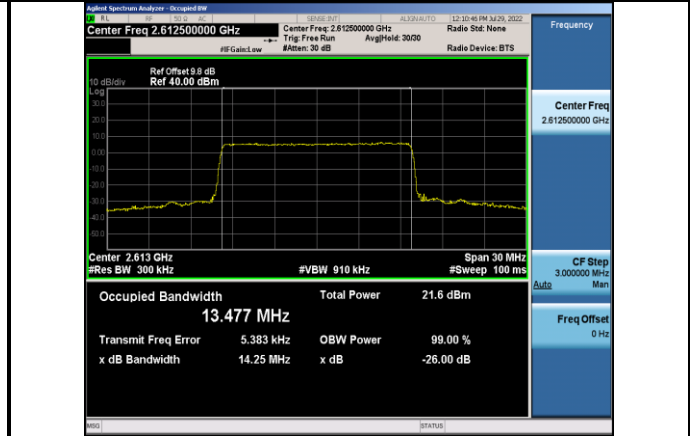

Band38-15MHz-16QAM-38000-75RB#0

Band38-15MHz-16QAM-38175-75RB#0