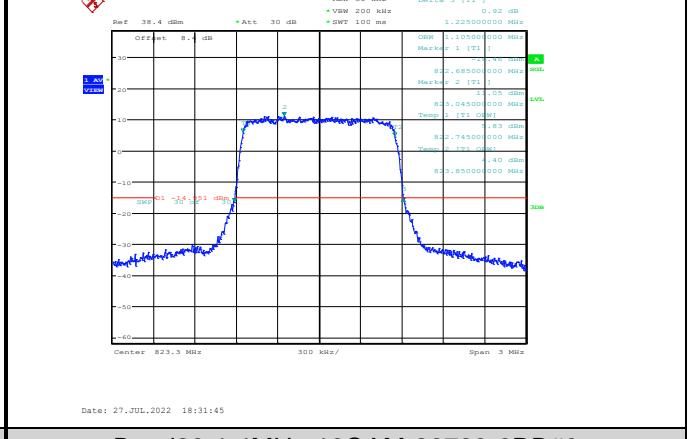

Band26-1.4MHz-QPSK-26740-6RB#0

Band26-1.4MHz-16QAM-26740-6RB#0

Band26-1.4MHz-QPSK-26783-6RB#0

Band26-1.4MHz-16QAM-26783-6RB#0