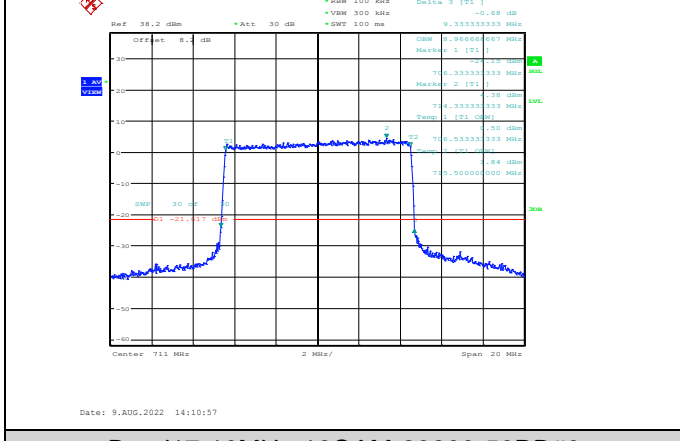

Band17-10MHz-QPSK-23800-50RB#0

Band17-10MHz-16QAM-23780-50RB#0

Band17-10MHz-64QAM-23780-50RB#0

Band17-10MHz-16QAM-23790-50RB#0

Band17-10MHz-64QAM-23790-50RB#0

Band17-10MHz-16QAM-23800-50RB#0

Band17-10MHz-64QAM-23800-50RB#0