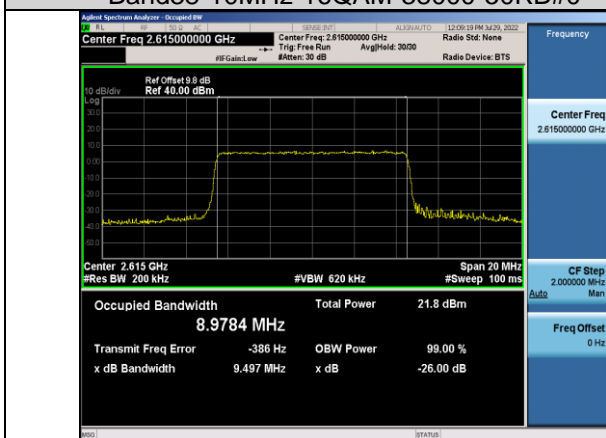

Band38-5MHz-16QAM-38225-25RB#0

Band38-10MHz-16QAM-37800-50RB#0

Band38-10MHz-64QAM-37800-50RB#0

Band38-10MHz-16QAM-38000-50RB#0

Band38-10MHz-64QAM-38000-50RB#0

Band38-10MHz-16QAM-38200-50RB#0

Band38-10MHz-64QAM-38200-50RB#0