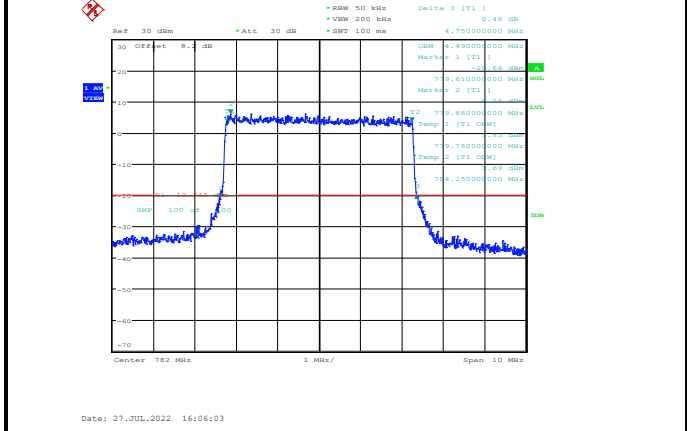

Band12-10MHz-16QAM-23095-50RB#0

Band12-10MHz-64QAM-23095-50RB#0

Band12-10MHz-16QAM-23130-50RB#0

Band12-10MHz-64QAM-23130-50RB#0

Band13-5MHz-QPSK-23205-25RB#0

Band13-5MHz-16QAM-23205-25RB#0

Band13-5MHz-QPSK-23230-25RB#0