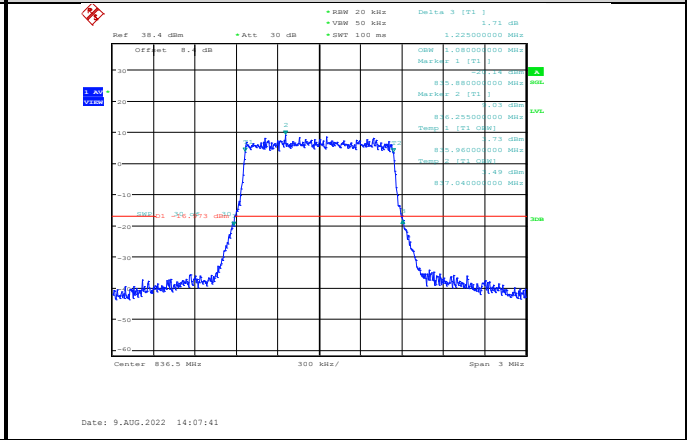

Band4-20MHz-64QAM-20050-100RB#0

Band4-20MHz-16QAM-20175-100RB#0

Band4-20MHz-64QAM-20175-100RB#0

Band4-20MHz-16QAM-20300-100RB#0

Band4-20MHz-64QAM-20300-100RB#0

Band5-1.4MHz-QPSK-20407-6RB#0

Band5-1.4MHz-16QAM-20407-6RB#0