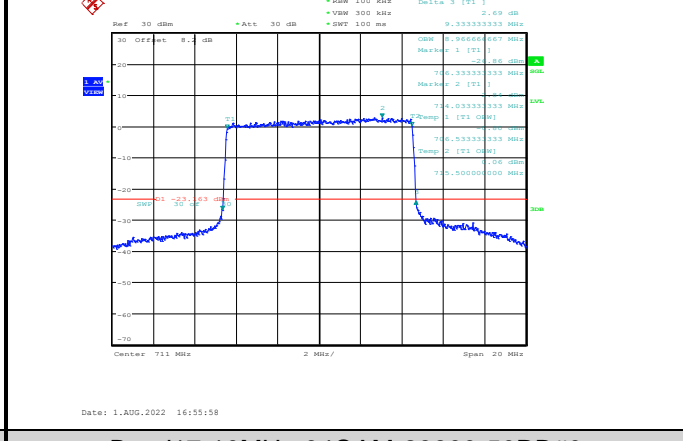

Band17-10MHz-QPSK-23800-50RB#0

Band17-10MHz-16QAM-23780-50RB#0

Band17-10MHz-64QAM-23780-50RB#0

Band17-10MHz-16QAM-23790-50RB#0

Band17-10MHz-64QAM-23790-50RB#0

Band17-10MHz-16QAM-23800-50RB#0

Band17-10MHz-64QAM-23800-50RB#0