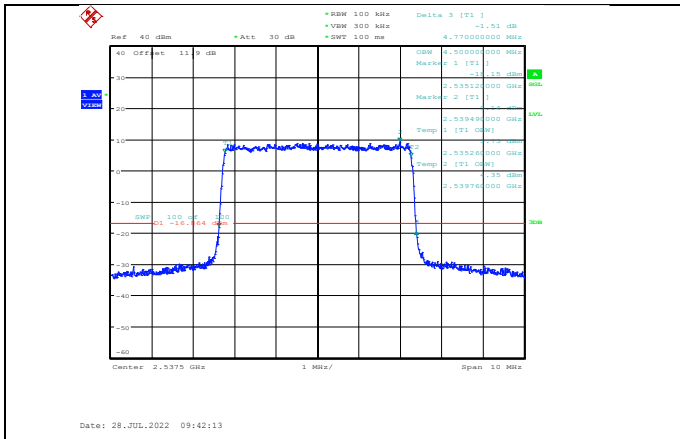

Band38-20MHz-16QAM-38150-100RB#0

Band41-5MHz-QPSK-40065-25RB#0