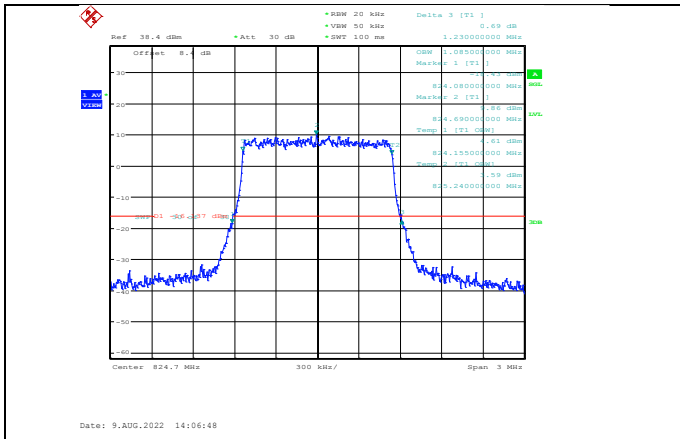

Band4-20MHz-64QAM-20050-100RB#0

Band4-20MHz-16QAM-20175-100RB#0

Band4-20MHz-64QAM-20175-100RB#0

Band4-20MHz-16QAM-20300-100RB#0

Band4-20MHz-64QAM-20300-100RB#0

Band5-1.4MHz-QPSK-20407-6RB#0

Band5-1.4MHz-16QAM-20407-6RB#0