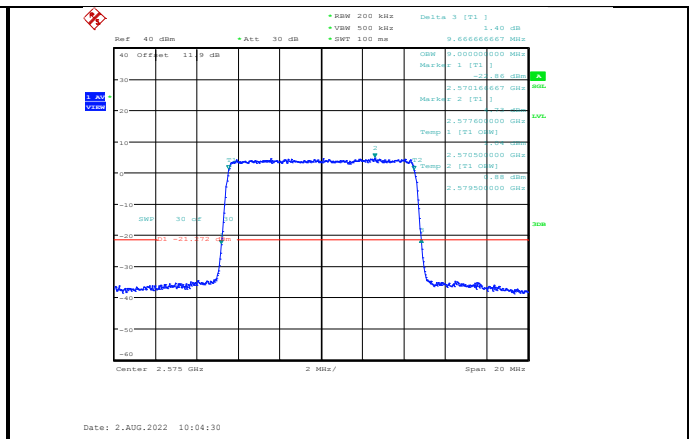

Band38-10MHz-64QAM-37800-50RB#0