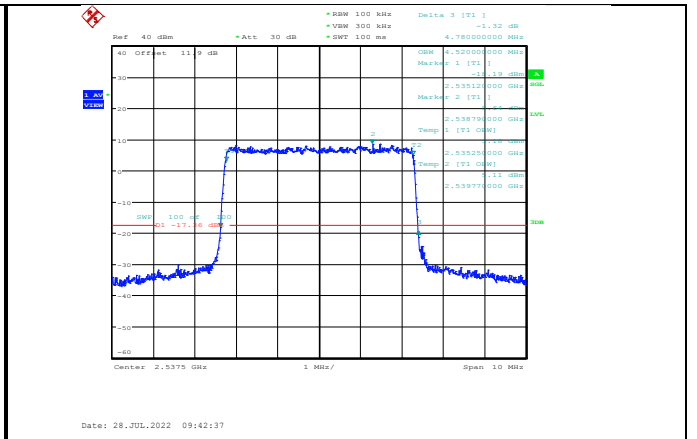

Band38-20MHz-64QAM-38150-100RB#0

Band41-5MHz-16QAM-40065-25RB#0