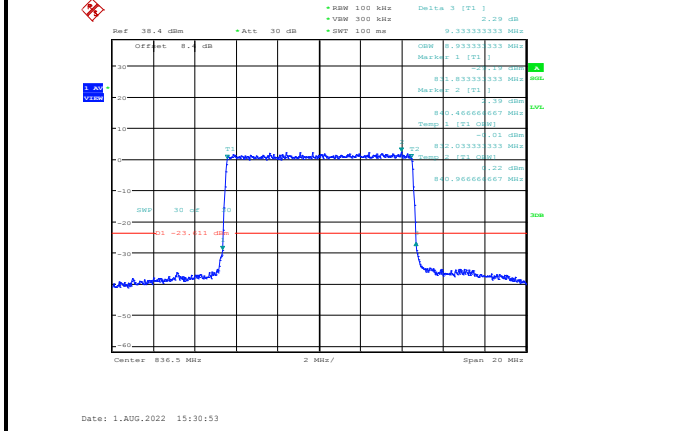

Band5-10MHz-64QAM-20450-50RB#0

Band5-10MHz-64QAM-20525-50RB#0