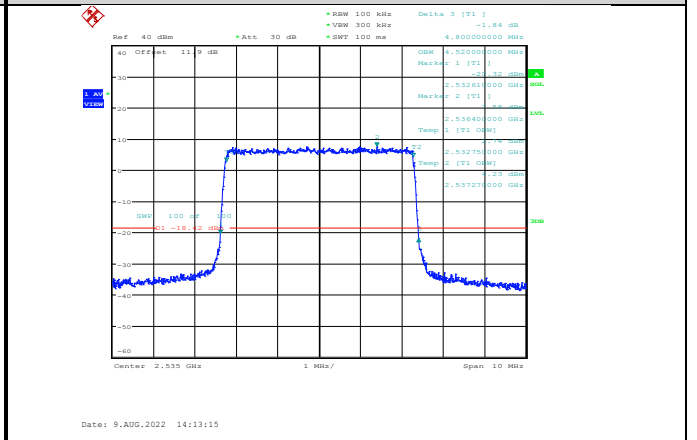

Band7-5MHz-16QAM-20775-25RB#0

Band7-5MHz-16QAM-21100-25RB#0