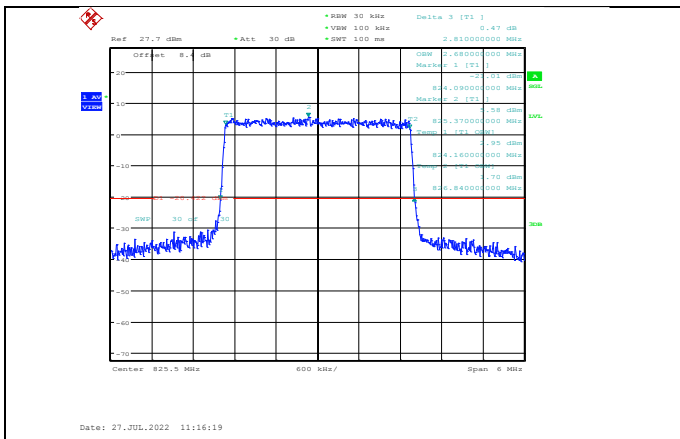

Band5-3MHz-16QAM-20415-15RB#0