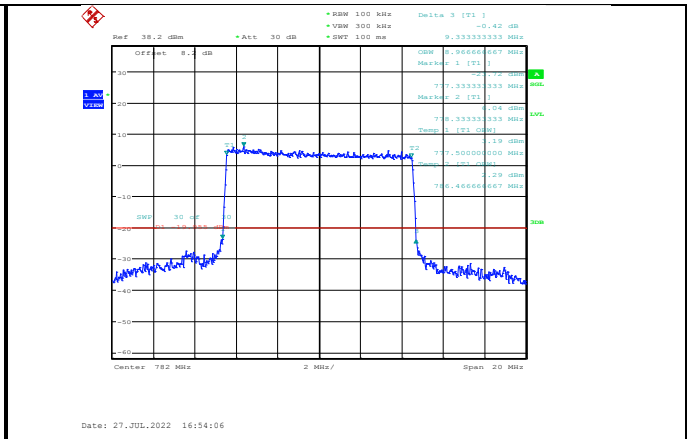

Band13-5MHz-16QAM-23255-25RB#0

Band13-10MHz-QPSK-23230-50RB#0