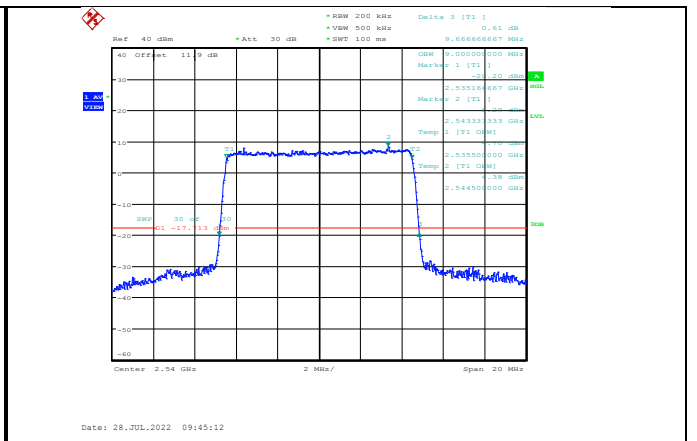

Band41-5MHz-16QAM-41215-25RB#0

Band41-10MHz-QPSK-40090-50RB#0