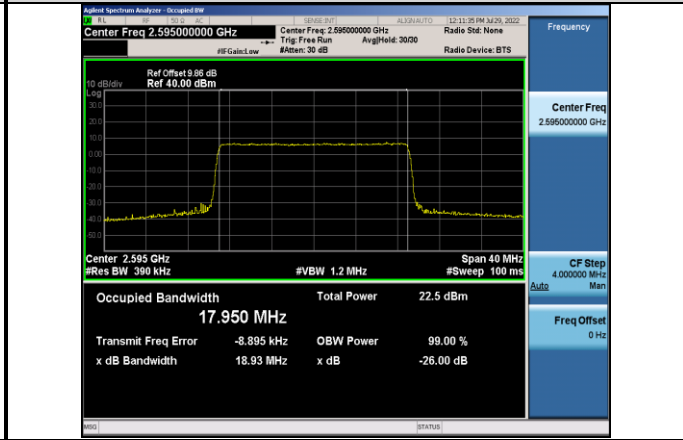

Band38-20MHz-QPSK-37850-100RB#0

Band38-20MHz-QPSK-38000-100RB#0