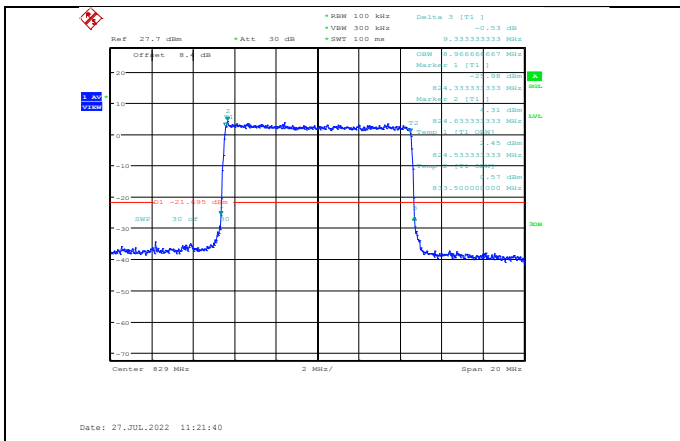

Band5-5MHz-64QAM-20625-25RB#0

Band5-10MHz-16QAM-20450-50RB#0