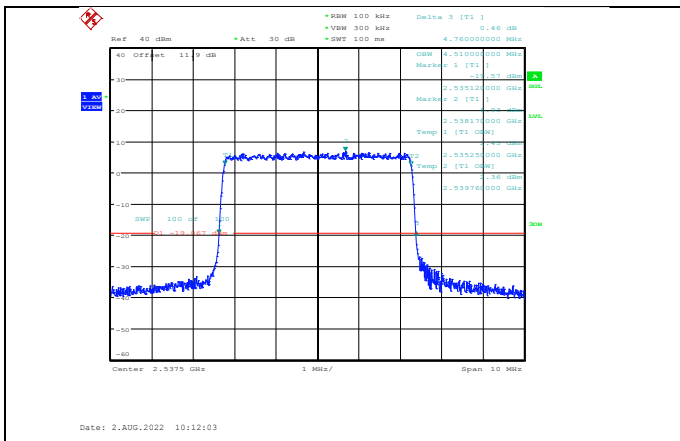

Band41-5MHz-QPSK-41215-25RB#0

Band41-5MHz-64QAM-40065-25RB#0