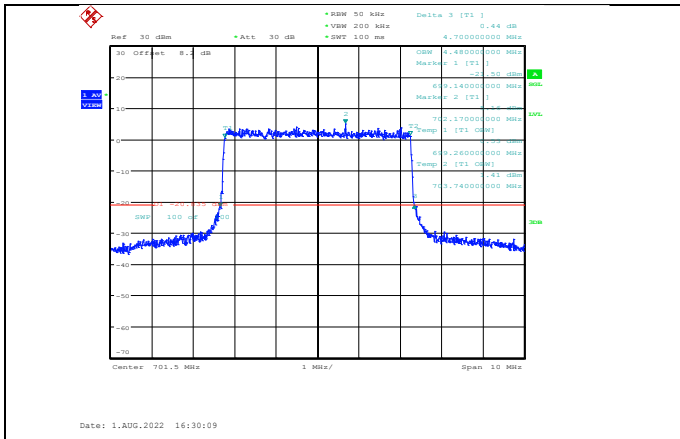

Band12-5MHz-QPSK-23035-25RB#0

Band12-5MHz-16QAM-23035-25RB#0

Band12-5MHz-QPSK-23095-25RB#0

Band12-5MHz-16QAM-23095-25RB#0

Band12-5MHz-QPSK-23155-25RB#0

Band12-5MHz-16QAM-23155-25RB#0

Band12-5MHz-64QAM-23035-25RB#0