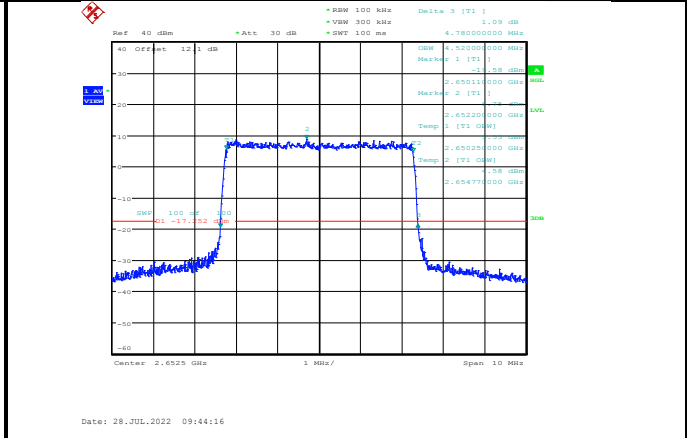

Band41-5MHz-16QAM-40590-25RB#0

Band41-5MHz-16QAM-41215-25RB#0