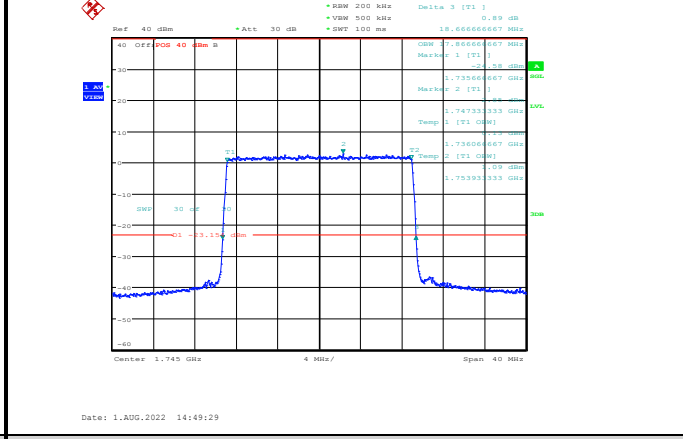

Band4-20MHz-64QAM-20175-100RB#0

Band4-20MHz-64QAM-20300-100RB#0