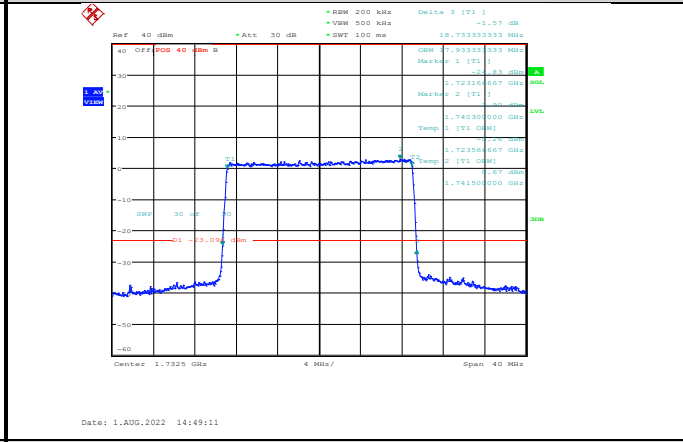

Band4-15MHz-64QAM-20025-75RB#0

Band4-20MHz-QPSK-20050-100RB#0

Band4-15MHz-64QAM-20175-75RB#0

Band4-20MHz-QPSK-20175-100RB#0

Band4-15MHz-64QAM-20325-75RB#0

Band4-20MHz-QPSK-20300-100RB#0

Band4-20MHz-16QAM-20050-100RB#0

Band4-20MHz-64QAM-20050-100RB#0

Band4-20MHz-16QAM-20175-100RB#0

Band4-20MHz-64QAM-20175-100RB#0

Band4-20MHz-16QAM-20300-100RB#0

Band4-20MHz-64QAM-20300-100RB#0

Band5-1.4MHz-QPSK-20407-6RB#0

Band5-1.4MHz-16QAM-20407-6RB#0