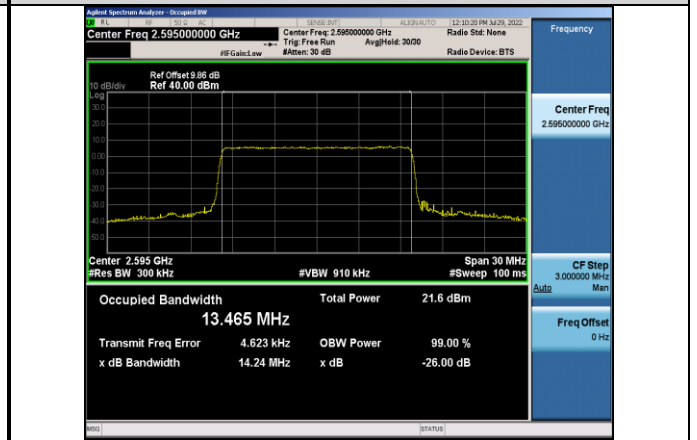

Band38-15MHz-16QAM-37825-75RB#0

Band38-15MHz-16QAM-38000-75RB#0