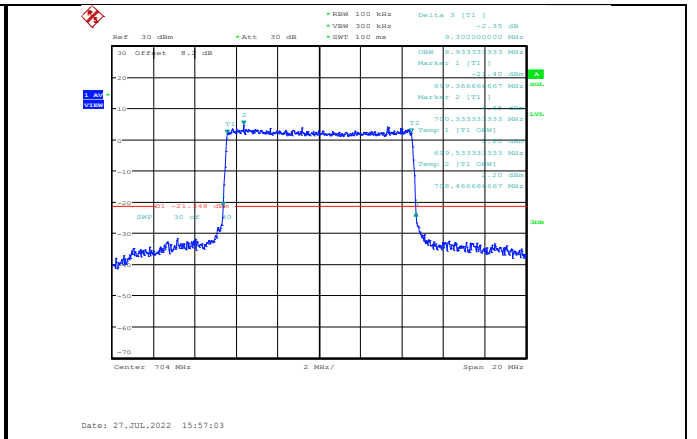

Band12-5MHz-QPSK-23035-25RB#0

Band12-5MHz-16QAM-23035-25RB#0

Band12-5MHz-QPSK-23095-25RB#0

Band12-5MHz-16QAM-23095-25RB#0

Band12-5MHz-QPSK-23155-25RB#0

Band12-5MHz-16QAM-23155-25RB#0

Band12-5MHz-64QAM-23035-25RB#0