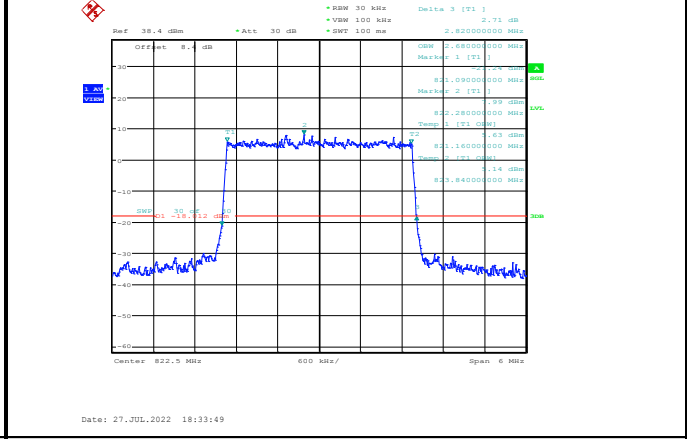

Band26-3MHz-QPSK-26740-15RB#0

Band26-3MHz-QPSK-26775-15RB#0