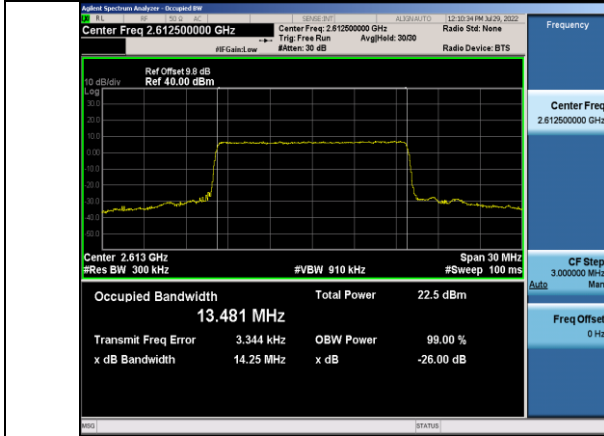

Band38-15MHz-QPSK-38000-75RB#0

Band38-15MHz-QPSK-38175-75RB#0