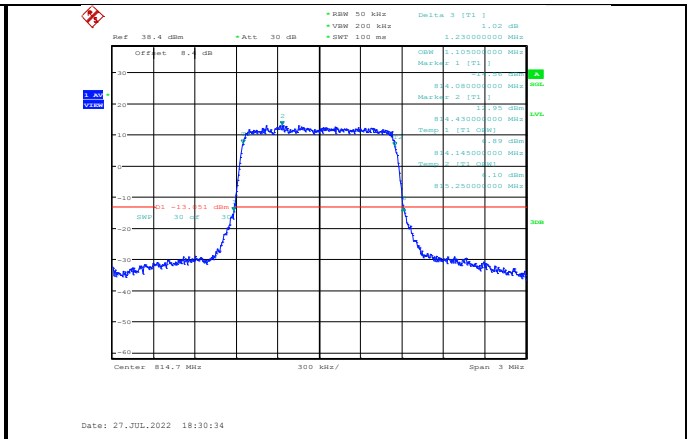

Band17-10MHz-QPSK-23800-50RB#0

Band17-10MHz-16QAM-23780-50RB#0

Band17-10MHz-64QAM-23780-50RB#0

Band17-10MHz-16QAM-23790-50RB#0

Band17-10MHz-64QAM-23790-50RB#0

Band17-10MHz-16QAM-23800-50RB#0

Band17-10MHz-64QAM-23800-50RB#0