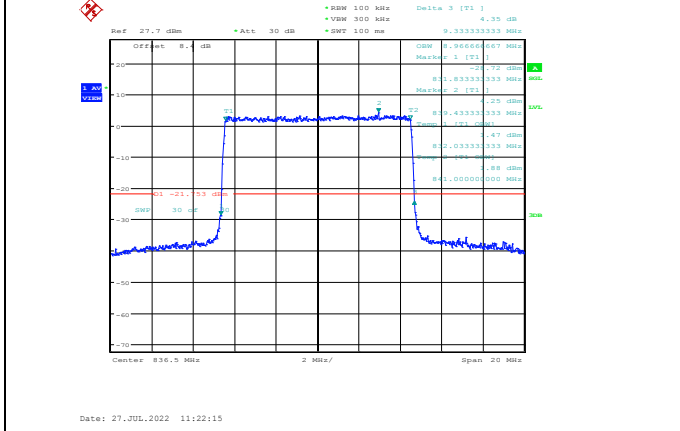

Band5-10MHz-16QAM-20450-50RB#0

Band5-10MHz-16QAM-20525-50RB#0