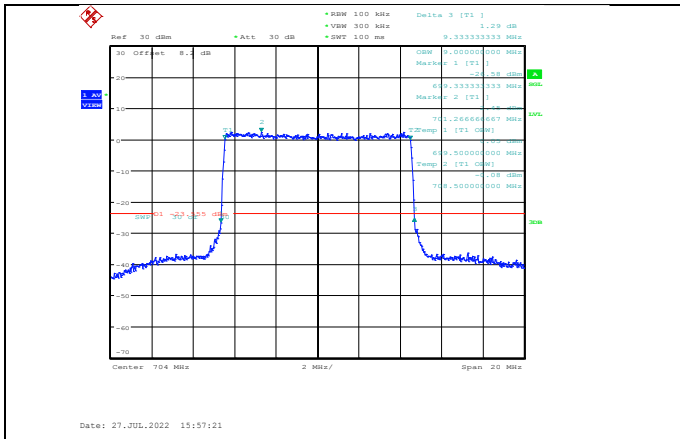

Band12-10MHz-QPSK-23060-50RB#0

Band12-5MHz-64QAM-23095-25RB#0

Band12-10MHz-QPSK-23095-50RB#0

Band12-5MHz-64QAM-23155-25RB#0

Band12-10MHz-QPSK-23130-50RB#0

Band12-10MHz-16QAM-23060-50RB#0

Band12-10MHz-64QAM-23060-50RB#0