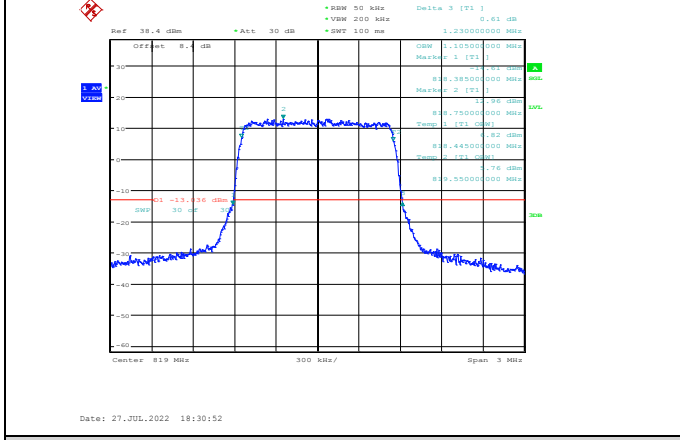

Band26-1.4MHz-QPSK-26697-6RB#0

Band26-1.4MHz-16QAM-26697-6RB#0