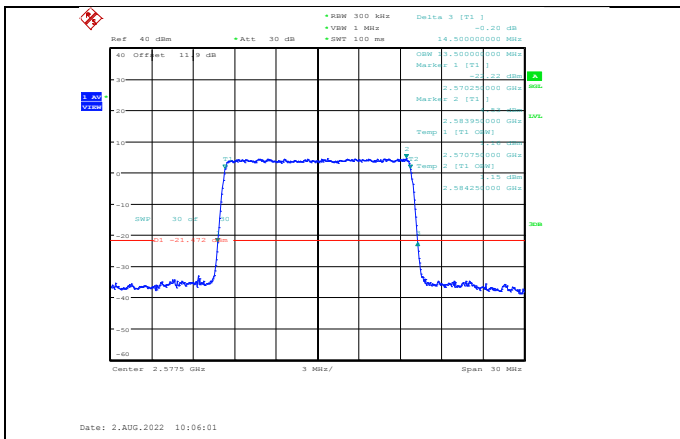

Band38-15MHz-QPSK-37825-75RB#0

Band38-15MHz-16QAM-37825-75RB#0

Band38-15MHz-QPSK-38000-75RB#0

Band38-15MHz-16QAM-38000-75RB#0

Band38-15MHz-QPSK-38175-75RB#0

Band38-15MHz-16QAM-38175-75RB#0

Band38-15MHz-64QAM-37825-75RB#0