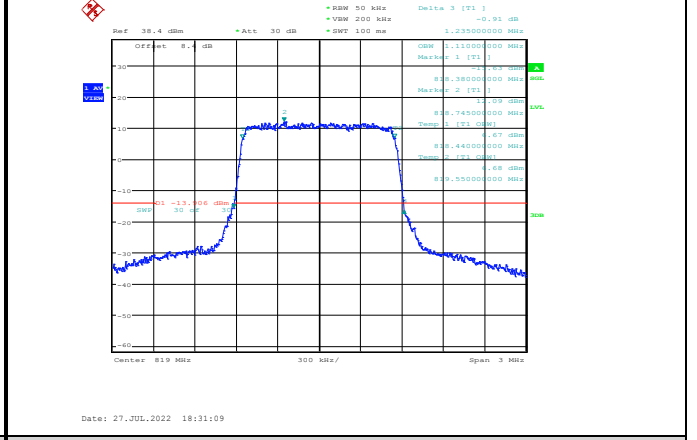

Band26-1.4MHz-QPSK-26697-6RB#0

Band26-1.4MHz-16QAM-26697-6RB#0