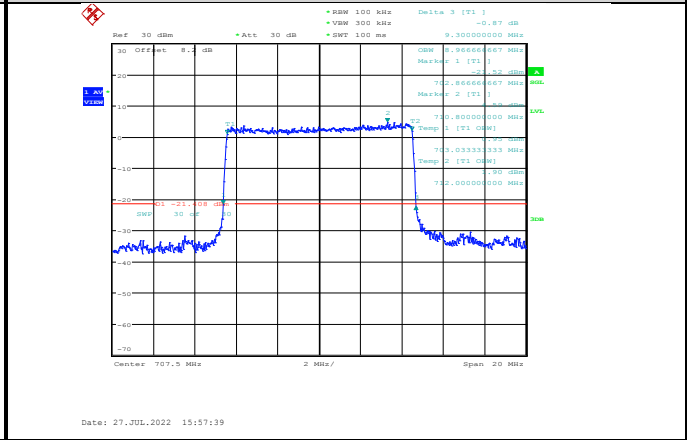

Band12-10MHz-QPSK-23060-50RB#0

Band12-10MHz-QPSK-23095-50RB#0