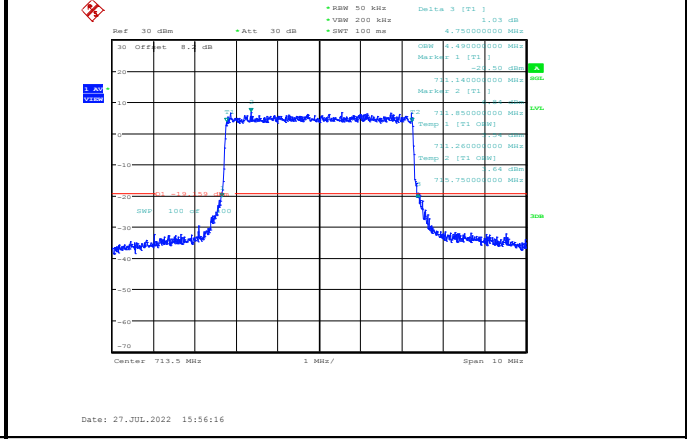

Band12-5MHz-16QAM-23095-25RB#0

Band12-5MHz-16QAM-23155-25RB#0