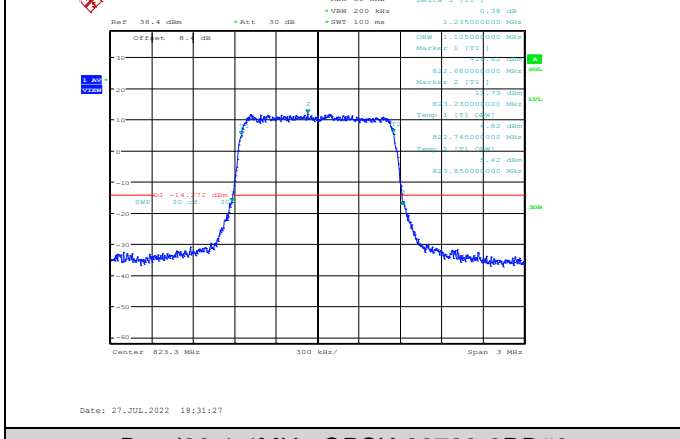

Band26-1.4MHz-QPSK-26740-6RB#0

Band26-1.4MHz-16QAM-26740-6RB#0

Band26-1.4MHz-QPSK-26783-6RB#0

Band26-1.4MHz-16QAM-26783-6RB#0