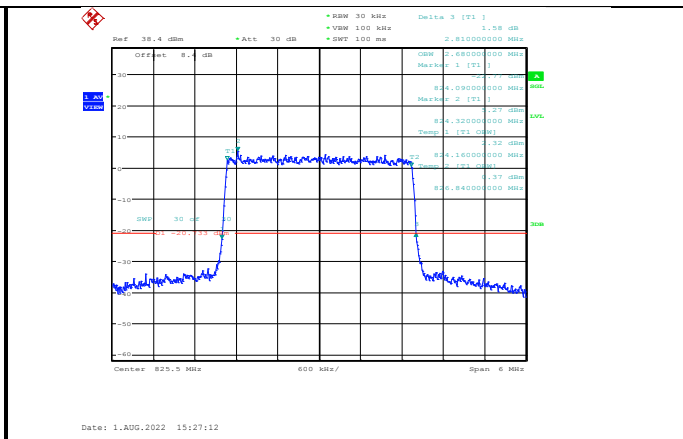

Band5-3MHz-64QAM-20415-15RB#0