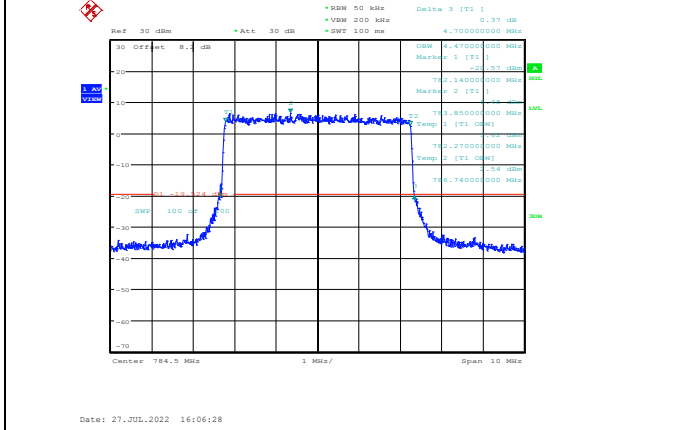

Band13-5MHz-QPSK-23230-25RB#0

Band13-5MHz-QPSK-23255-25RB#0