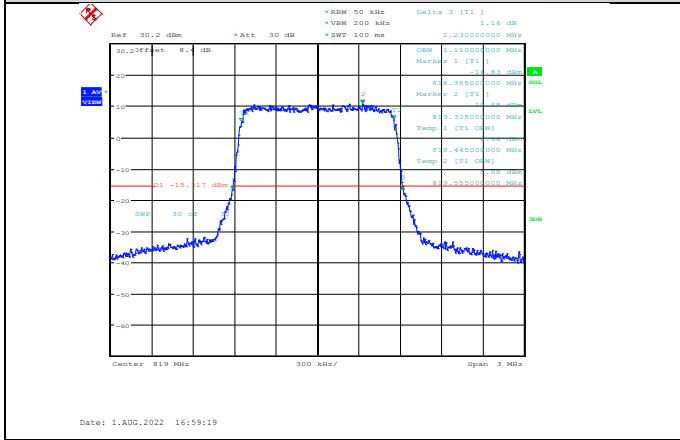

Band26-1.4MHz-64QAM-26697-6RB#0

Band26-1.4MHz-64QAM-26740-6RB#0