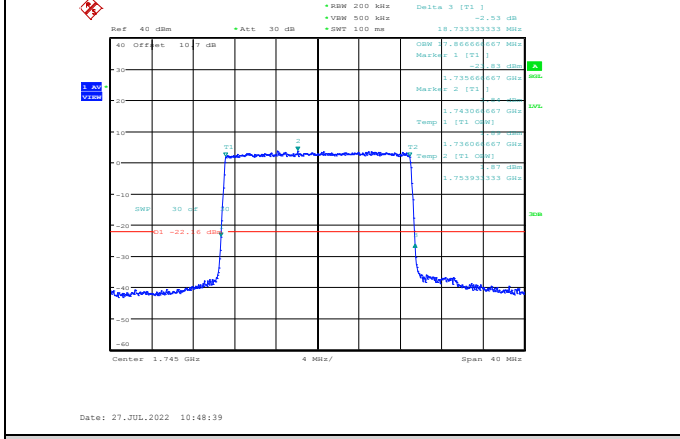

Band4-15MHz-64QAM-20025-75RB#0

Band4-20MHz-QPSK-20050-100RB#0

Band4-15MHz-64QAM-20175-75RB#0

Band4-20MHz-QPSK-20175-100RB#0

Band4-15MHz-64QAM-20325-75RB#0

Band4-20MHz-QPSK-20300-100RB#0

Band4-20MHz-16QAM-20050-100RB#0

Band4-20MHz-64QAM-20050-100RB#0

Band4-20MHz-16QAM-20175-100RB#0

Band4-20MHz-64QAM-20175-100RB#0

Band4-20MHz-16QAM-20300-100RB#0

Band4-20MHz-64QAM-20300-100RB#0

Band5-1.4MHz-QPSK-20407-6RB#0

Band5-1.4MHz-16QAM-20407-6RB#0