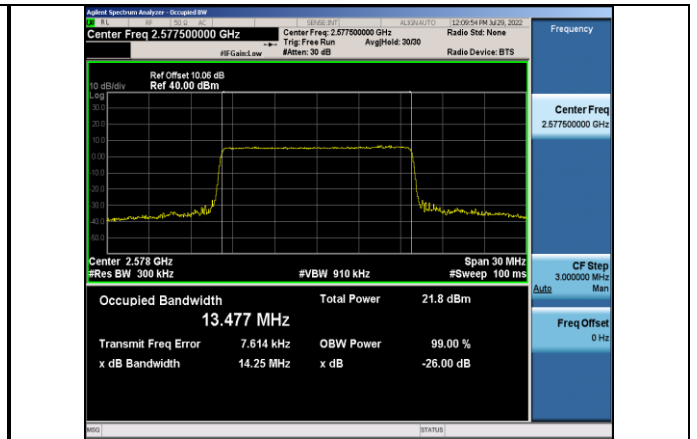

Band38-5MHz-16QAM-38225-25RB#0

Band38-10MHz-16QAM-37800-50RB#0

Band38-10MHz-64QAM-37800-50RB#0

Band38-10MHz-16QAM-38000-50RB#0

Band38-10MHz-64QAM-38000-50RB#0

Band38-10MHz-16QAM-38200-50RB#0

Band38-10MHz-64QAM-38200-50RB#0