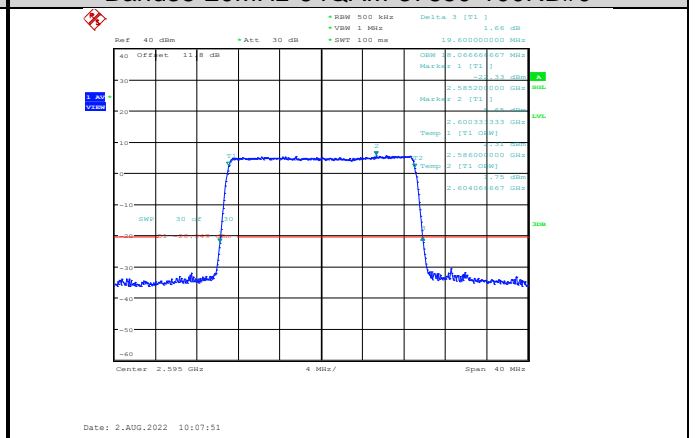

Band38-20MHz-QPSK-37850-100RB#0

Band38-15MHz-64QAM-38000-75RB#0

Band38-20MHz-QPSK-38000-100RB#0

Band38-15MHz-64QAM-38175-75RB#0

Band38-20MHz-QPSK-38150-100RB#0

Band38-20MHz-16QAM-37850-100RB#0

Band38-20MHz-64QAM-37850-100RB#0