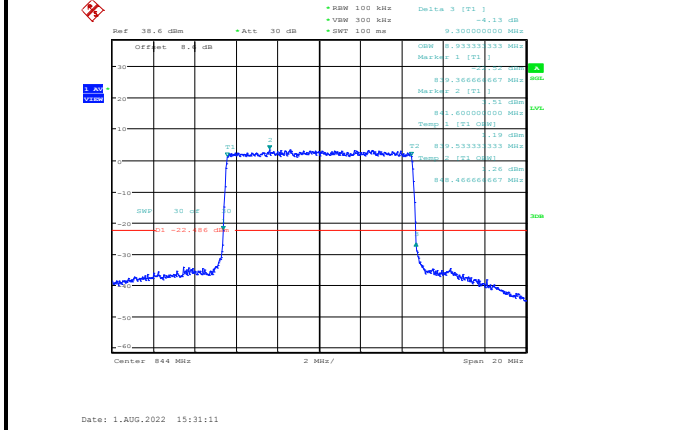

Band5-5MHz-64QAM-20625-25RB#0

Band5-10MHz-QPSK-20600-50RB#0

Band5-10MHz-16QAM-20450-50RB#0

Band5-10MHz-64QAM-20450-50RB#0

Band5-10MHz-16QAM-20525-50RB#0

Band5-10MHz-64QAM-20525-50RB#0

Band5-10MHz-16QAM-20600-50RB#0