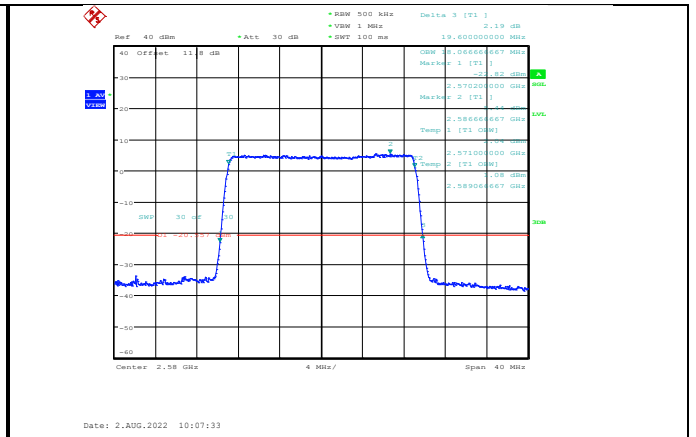

Band38-20MHz-QPSK-37850-100RB#0

Band38-15MHz-64QAM-38000-75RB#0

Band38-20MHz-QPSK-38000-100RB#0

Band38-15MHz-64QAM-38175-75RB#0

Band38-20MHz-QPSK-38150-100RB#0

Band38-20MHz-16QAM-37850-100RB#0

Band38-20MHz-64QAM-37850-100RB#0