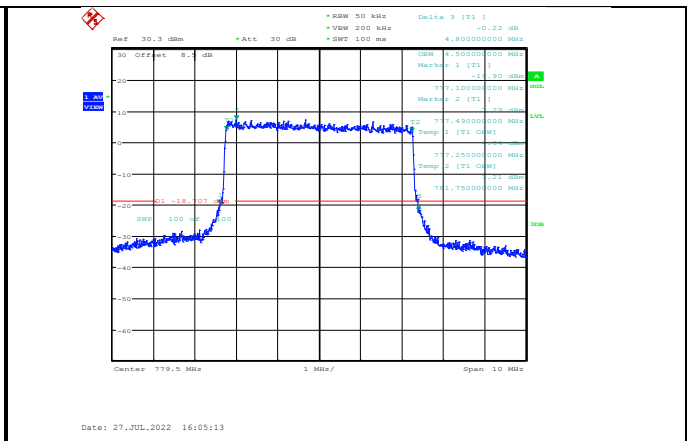

Band12-10MHz-64QAM-23130-50RB#0

Band13-5MHz-16QAM-23205-25RB#0