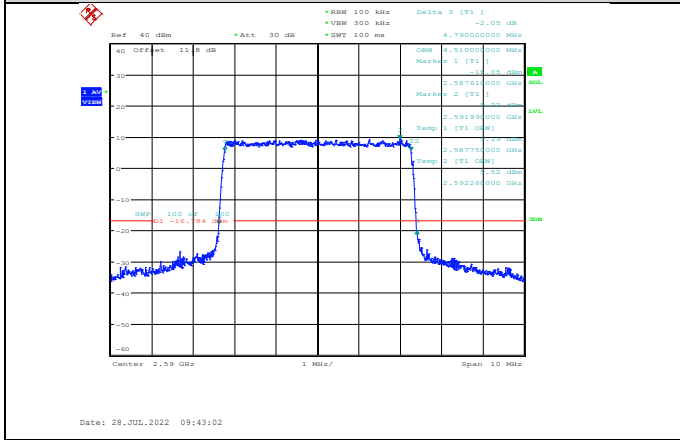

Band38-20MHz-16QAM-38000-100RB#0

Band38-20MHz-64QAM-38000-100RB#0

Band38-20MHz-16QAM-38150-100RB#0

Band38-20MHz-64QAM-38150-100RB#0

Band41-5MHz-QPSK-40065-25RB#0

Band41-5MHz-16QAM-40065-25RB#0

Band41-5MHz-QPSK-40590-25RB#0