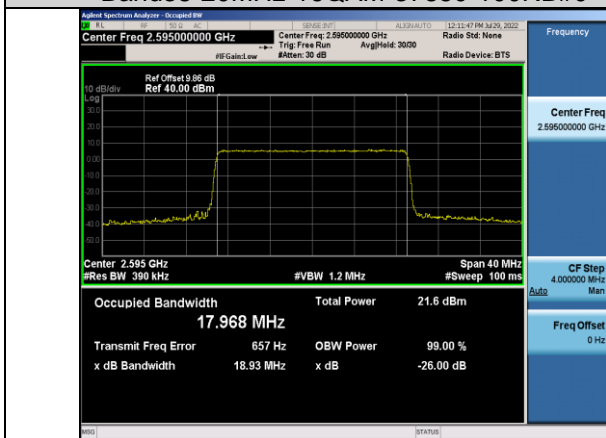

Band38-20MHz-QPSK-37850-100RB#0

Band38-15MHz-64QAM-38000-75RB#0

Band38-20MHz-QPSK-38000-100RB#0

Band38-15MHz-64QAM-38175-75RB#0

Band38-20MHz-QPSK-38150-100RB#0

Band38-20MHz-16QAM-37850-100RB#0

Band38-20MHz-64QAM-37850-100RB#0