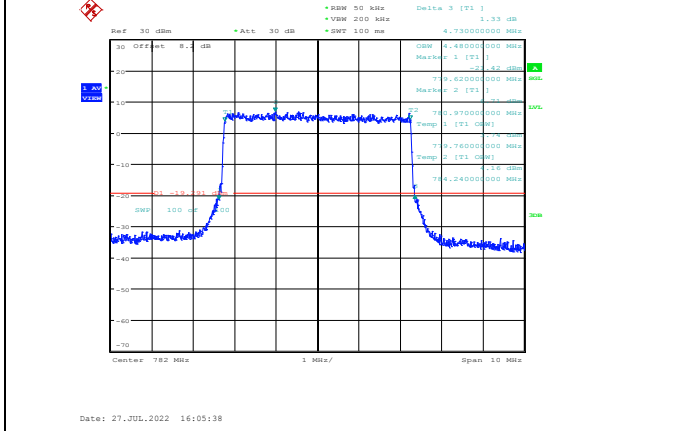

Band12-10MHz-16QAM-23095-50RB#0

Band12-10MHz-64QAM-23095-50RB#0

Band12-10MHz-16QAM-23130-50RB#0

Band12-10MHz-64QAM-23130-50RB#0

Band13-5MHz-QPSK-23205-25RB#0

Band13-5MHz-16QAM-23205-25RB#0

Band13-5MHz-QPSK-23230-25RB#0