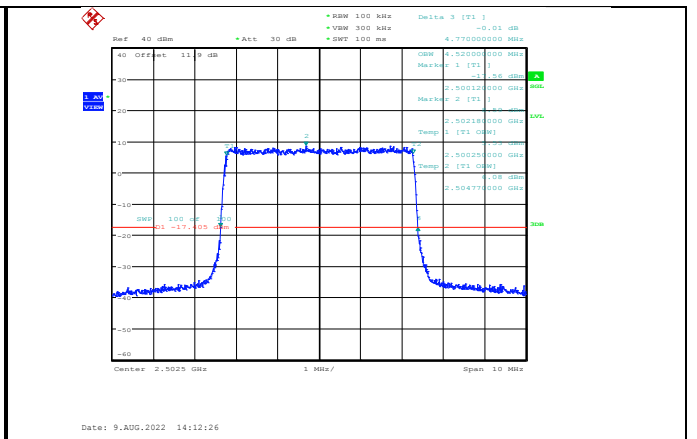

Band5-10MHz-64QAM-20600-50RB#0

Band7-5MHz-16QAM-20775-25RB#0