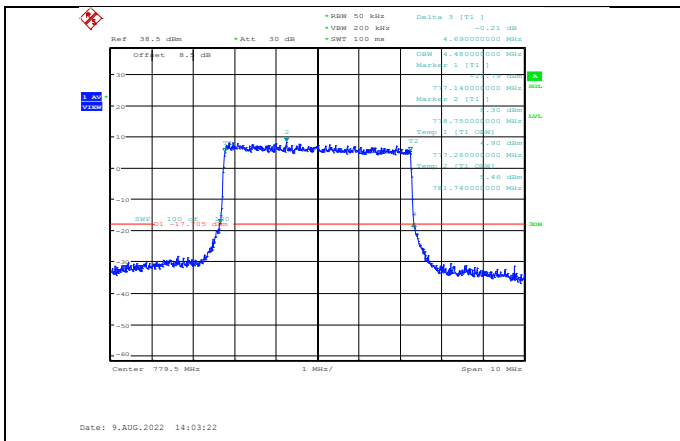

Band12-10MHz-16QAM-23130-50RB#0

Band13-5MHz-QPSK-23205-25RB#0