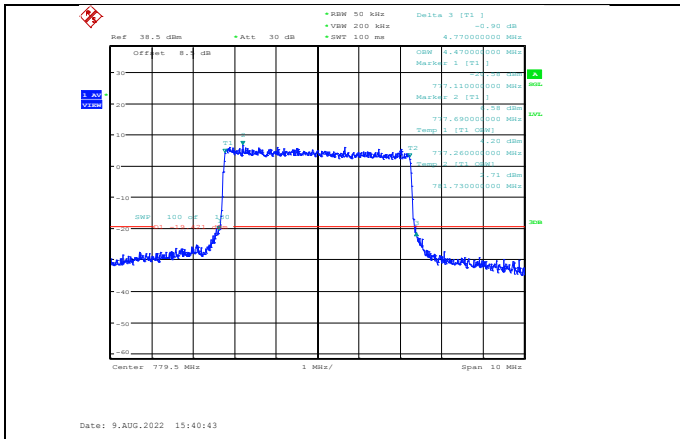

Band13-5MHz-QPSK-23255-25RB#0

Band13-5MHz-64QAM-23205-25RB#0