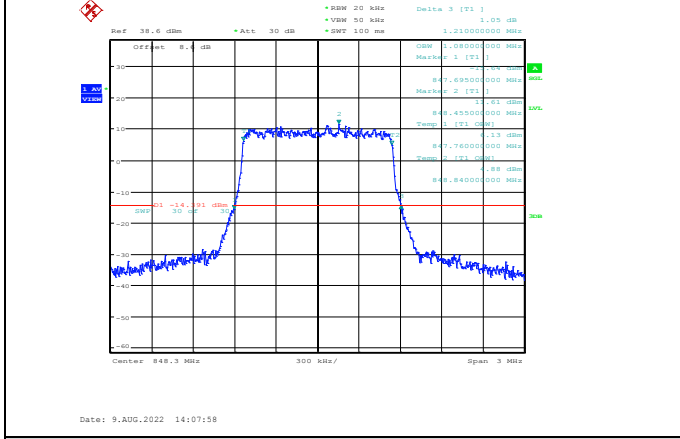

Band5-1.4MHz-QPSK-20525-6RB#0

Band5-1.4MHz-16QAM-20525-6RB#0

Band5-1.4MHz-QPSK-20643-6RB#0

Band5-1.4MHz-16QAM-20643-6RB#0