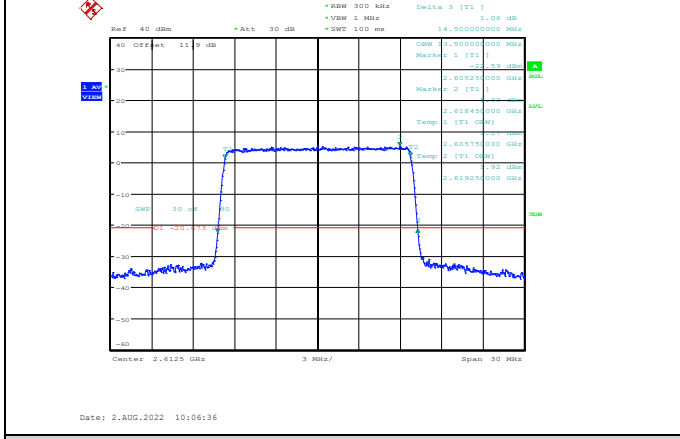

Band38-15MHz-64QAM-38000-75RB#0

Band38-15MHz-64QAM-38175-75RB#0