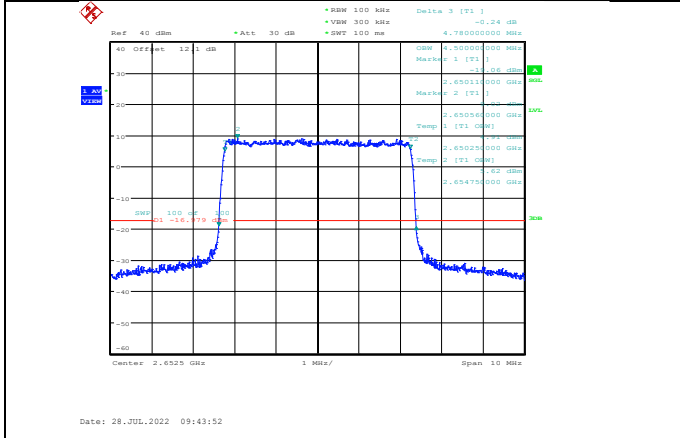

Band41-5MHz-QPSK-40590-25RB#0

Band41-5MHz-QPSK-41215-25RB#0