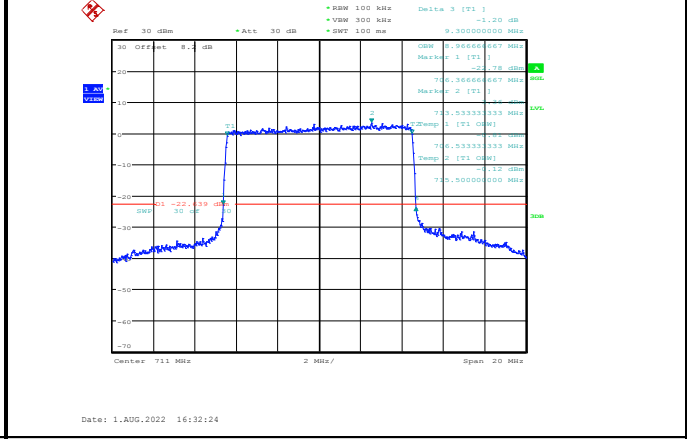

Band12-10MHz-64QAM-23095-50RB#0

Band12-10MHz-64QAM-23130-50RB#0