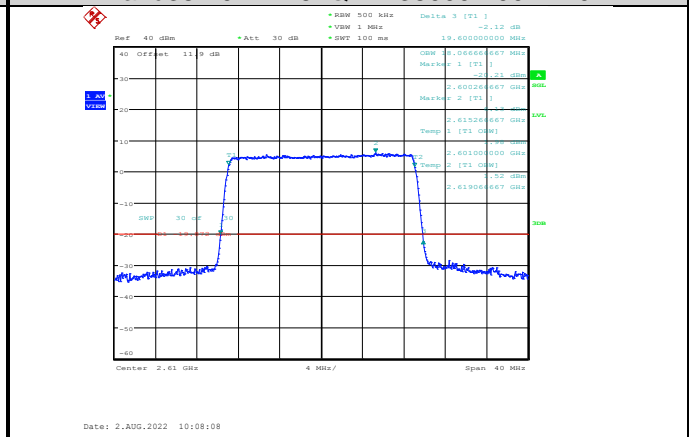

Band38-20MHz-64QAM-38000-100RB#0

Band38-20MHz-64QAM-38150-100RB#0