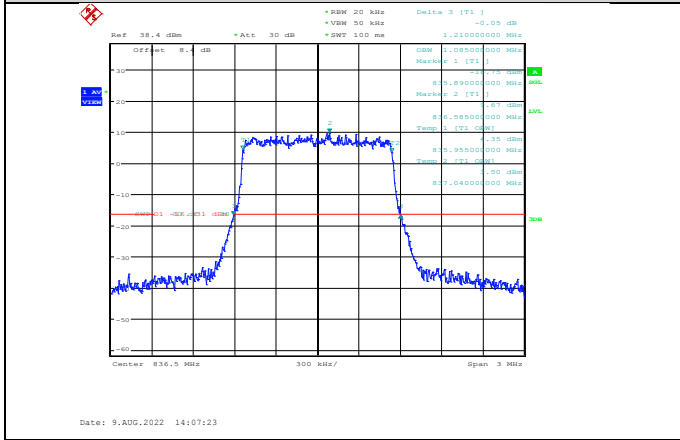

Band4-20MHz-64QAM-20050-100RB#0

Band4-20MHz-16QAM-20175-100RB#0

Band4-20MHz-64QAM-20175-100RB#0

Band4-20MHz-16QAM-20300-100RB#0

Band4-20MHz-64QAM-20300-100RB#0

Band5-1.4MHz-QPSK-20407-6RB#0

Band5-1.4MHz-16QAM-20407-6RB#0