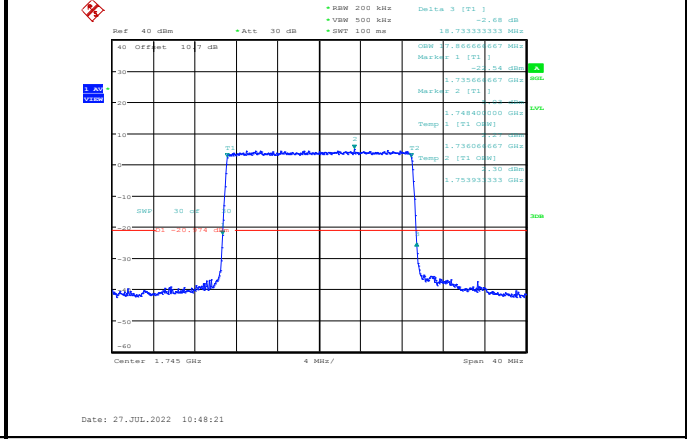

Band4-15MHz-64QAM-20025-75RB#0

Band4-20MHz-QPSK-20050-100RB#0

Band4-15MHz-64QAM-20175-75RB#0

Band4-20MHz-QPSK-20175-100RB#0

Band4-15MHz-64QAM-20325-75RB#0

Band4-20MHz-QPSK-20300-100RB#0

Band4-20MHz-16QAM-20050-100RB#0

Band4-20MHz-64QAM-20050-100RB#0

Band4-20MHz-16QAM-20175-100RB#0

Band4-20MHz-64QAM-20175-100RB#0

Band4-20MHz-16QAM-20300-100RB#0

Band4-20MHz-64QAM-20300-100RB#0

Band5-1.4MHz-QPSK-20407-6RB#0

Band5-1.4MHz-16QAM-20407-6RB#0