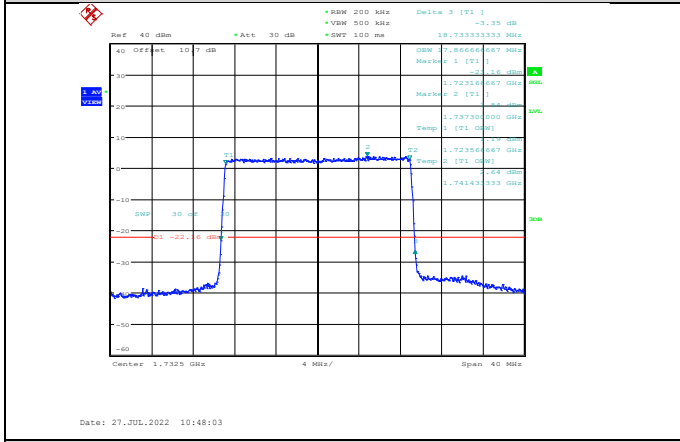

Band4-15MHz-64QAM-20025-75RB#0

Band4-20MHz-QPSK-20050-100RB#0

Band4-15MHz-64QAM-20175-75RB#0

Band4-20MHz-QPSK-20175-100RB#0

Band4-15MHz-64QAM-20325-75RB#0

Band4-20MHz-QPSK-20300-100RB#0

Band4-20MHz-16QAM-20050-100RB#0

Band4-20MHz-64QAM-20050-100RB#0

Band4-20MHz-16QAM-20175-100RB#0

Band4-20MHz-64QAM-20175-100RB#0

Band4-20MHz-16QAM-20300-100RB#0

Band4-20MHz-64QAM-20300-100RB#0

Band5-1.4MHz-QPSK-20407-6RB#0

Band5-1.4MHz-16QAM-20407-6RB#0