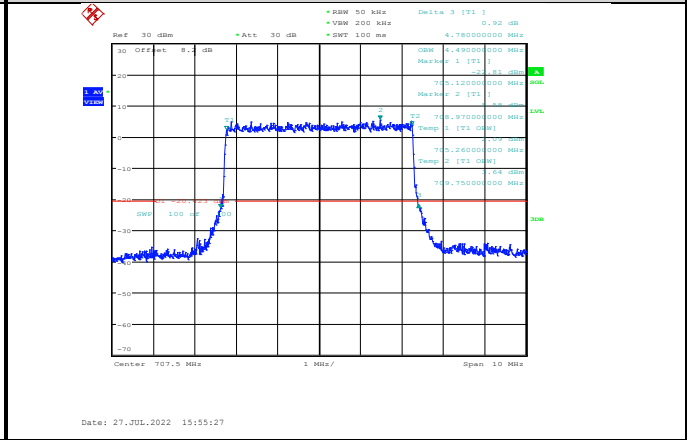

Band12-5MHz-16QAM-23035-25RB#0

Band12-5MHz-16QAM-23095-25RB#0