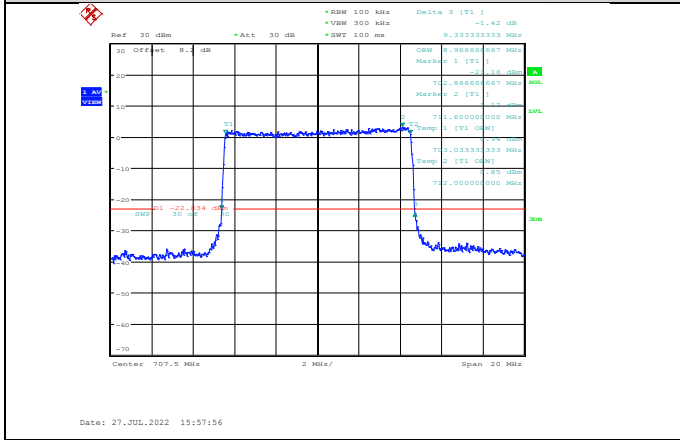

Band12-10MHz-QPSK-23060-50RB#0

Band12-5MHz-64QAM-23095-25RB#0

Band12-10MHz-QPSK-23095-50RB#0

Band12-5MHz-64QAM-23155-25RB#0

Band12-10MHz-QPSK-23130-50RB#0

Band12-10MHz-16QAM-23060-50RB#0

Band12-10MHz-64QAM-23060-50RB#0