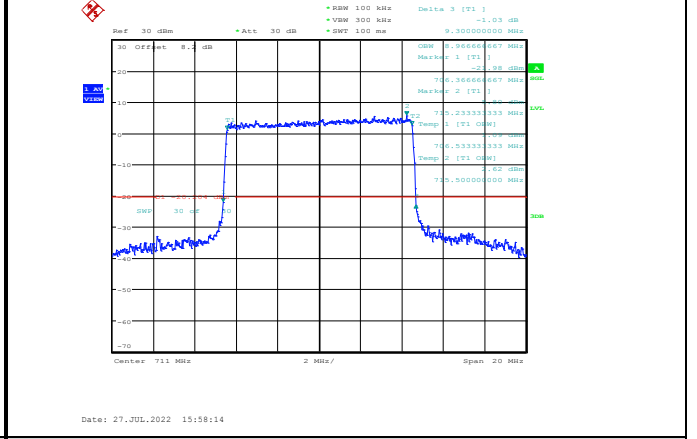

Band12-10MHz-QPSK-23095-50RB#0

Band12-10MHz-QPSK-23130-50RB#0