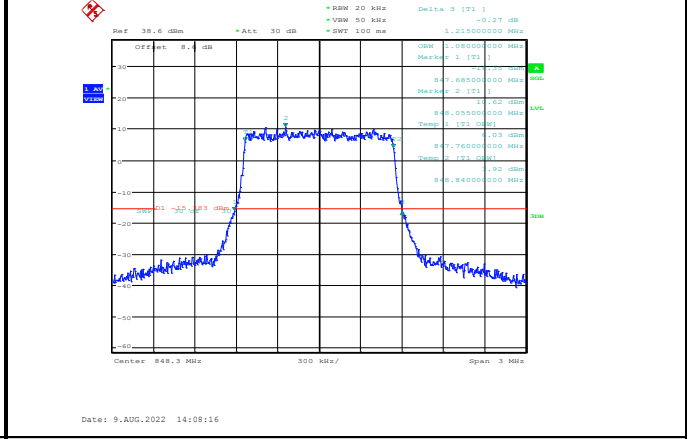

Band5-1.4MHz-QPSK-20525-6RB#0

Band5-1.4MHz-16QAM-20525-6RB#0

Band5-1.4MHz-QPSK-20643-6RB#0

Band5-1.4MHz-16QAM-20643-6RB#0