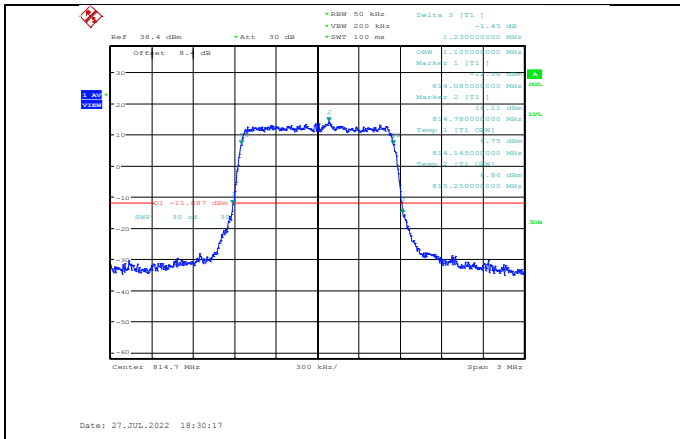

Band17-10MHz-QPSK-23800-50RB#0

Band17-10MHz-16QAM-23780-50RB#0

Band17-10MHz-64QAM-23780-50RB#0

Band17-10MHz-16QAM-23790-50RB#0

Band17-10MHz-64QAM-23790-50RB#0

Band17-10MHz-16QAM-23800-50RB#0

Band17-10MHz-64QAM-23800-50RB#0