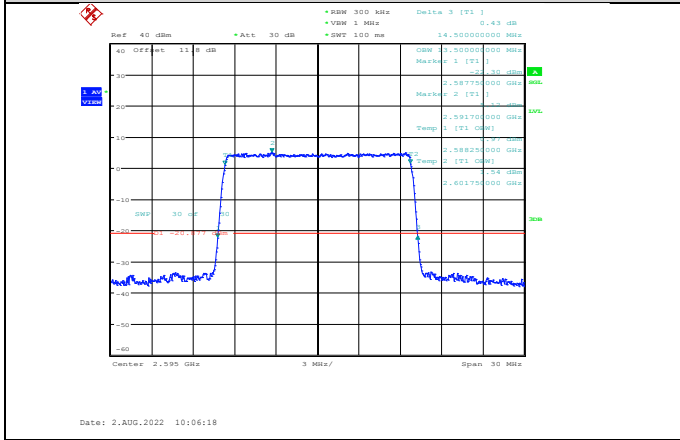

Band38-15MHz-64QAM-37825-75RB#0

Band38-15MHz-64QAM-38000-75RB#0