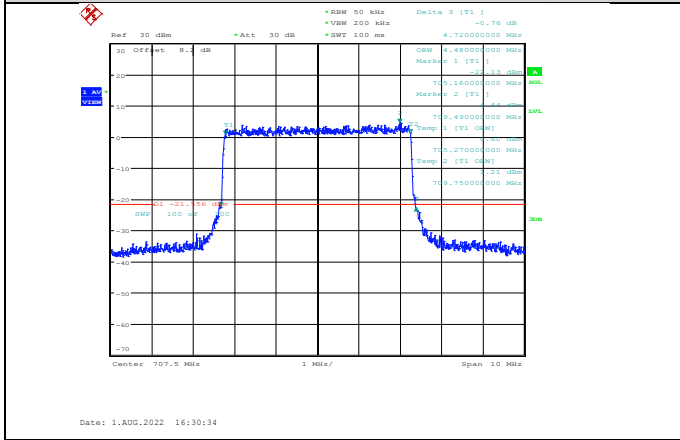

Band12-5MHz-64QAM-23035-25RB#0

Band12-5MHz-64QAM-23095-25RB#0