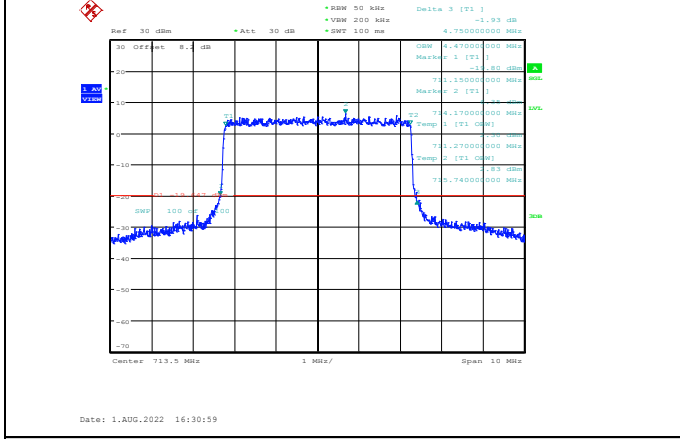

Band12-5MHz-64QAM-23095-25RB#0

Band12-5MHz-64QAM-23155-25RB#0