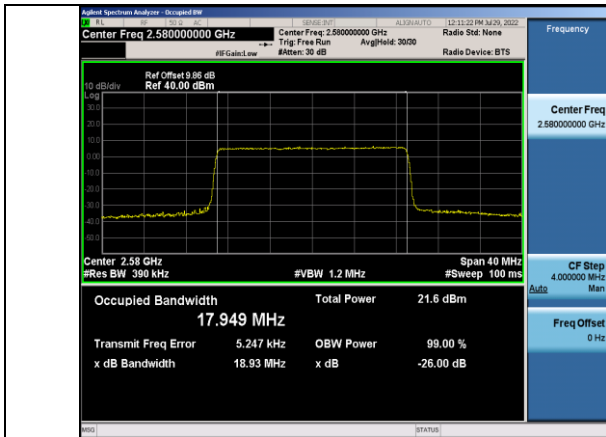

Band38-20MHz-QPSK-37850-100RB#0

Band38-15MHz-64QAM-38000-75RB#0

Band38-20MHz-QPSK-38000-100RB#0

Band38-15MHz-64QAM-38175-75RB#0

Band38-20MHz-QPSK-38150-100RB#0

Band38-20MHz-16QAM-37850-100RB#0

Band38-20MHz-64QAM-37850-100RB#0