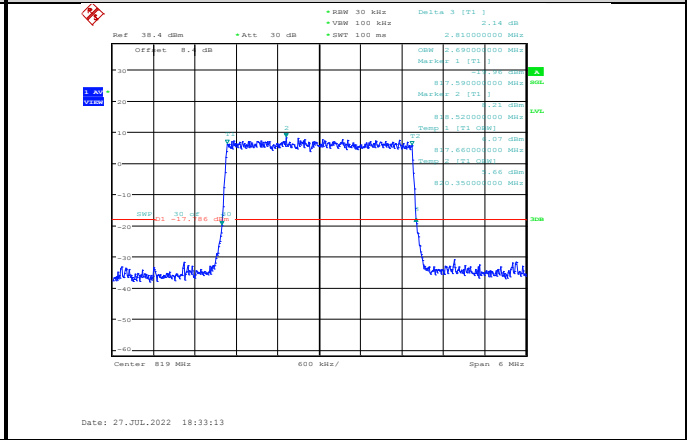

Band26-3MHz-QPSK-26705-15RB#0

Band26-3MHz-QPSK-26740-15RB#0