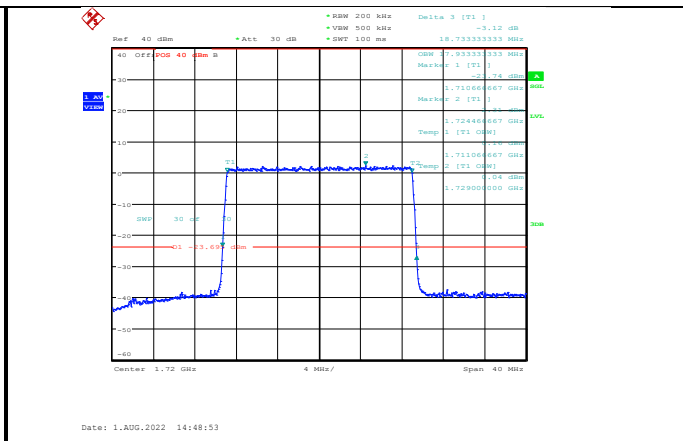

Band4-15MHz-64QAM-20025-75RB#0

Band4-20MHz-QPSK-20050-100RB#0

Band4-15MHz-64QAM-20175-75RB#0

Band4-20MHz-QPSK-20175-100RB#0

Band4-15MHz-64QAM-20325-75RB#0

Band4-20MHz-QPSK-20300-100RB#0

Band4-20MHz-16QAM-20050-100RB#0