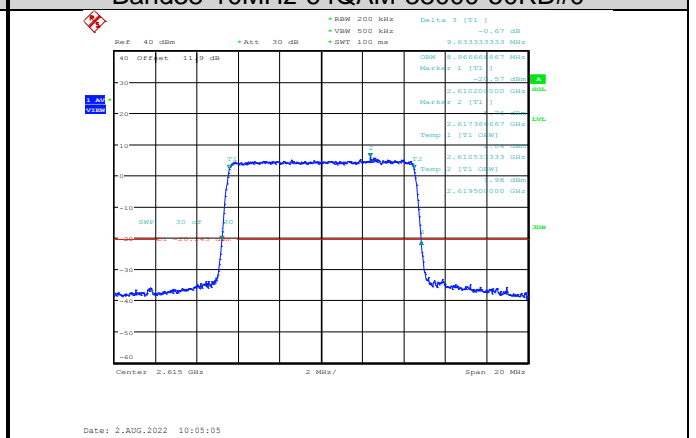

Band38-5MHz-16QAM-38225-25RB#0

Band38-10MHz-16QAM-37800-50RB#0

Band38-10MHz-64QAM-37800-50RB#0

Band38-10MHz-16QAM-38000-50RB#0

Band38-10MHz-64QAM-38000-50RB#0

Band38-10MHz-16QAM-38200-50RB#0

Band38-10MHz-64QAM-38200-50RB#0