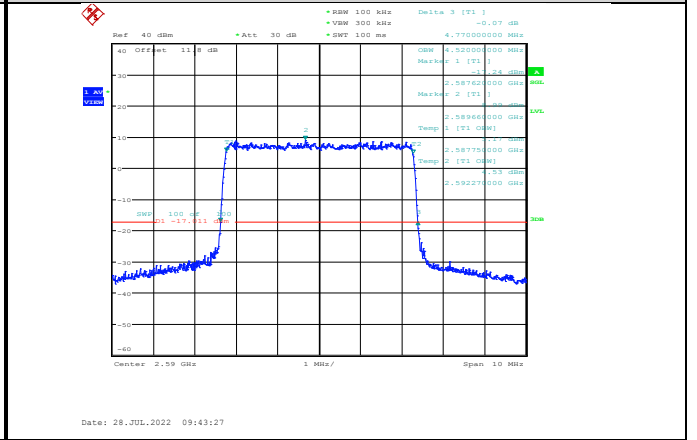

Band38-20MHz-16QAM-38000-100RB#0

Band38-20MHz-64QAM-38000-100RB#0

Band38-20MHz-16QAM-38150-100RB#0

Band38-20MHz-64QAM-38150-100RB#0

Band41-5MHz-QPSK-40065-25RB#0

Band41-5MHz-16QAM-40065-25RB#0

Band41-5MHz-QPSK-40590-25RB#0