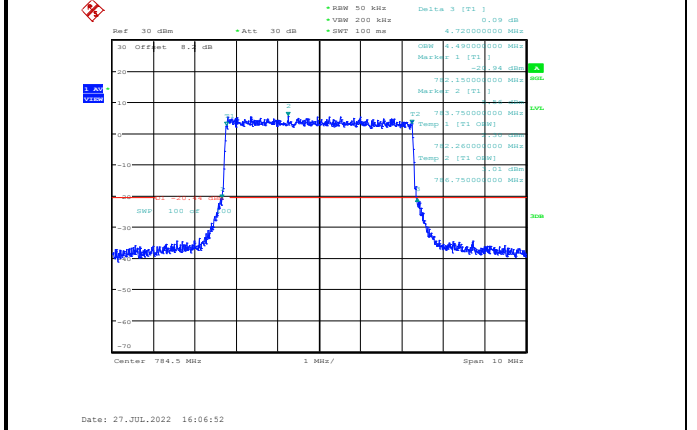

Band13-5MHz-16QAM-23230-25RB#0

Band13-5MHz-16QAM-23255-25RB#0