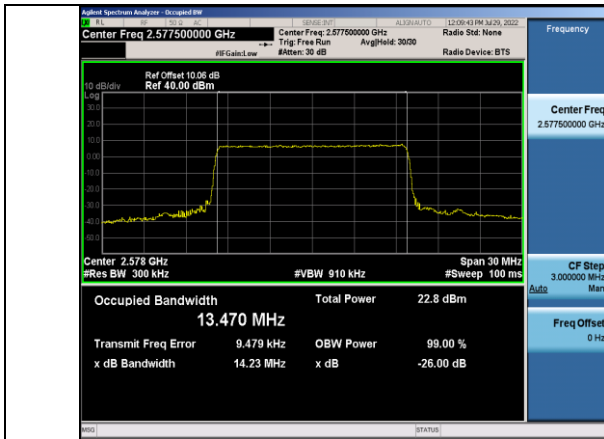

Band38-5MHz-16QAM-38225-25RB#0

Band38-10MHz-16QAM-37800-50RB#0

Band38-10MHz-64QAM-37800-50RB#0

Band38-10MHz-16QAM-38000-50RB#0

Band38-10MHz-64QAM-38000-50RB#0

Band38-10MHz-16QAM-38200-50RB#0

Band38-10MHz-64QAM-38200-50RB#0