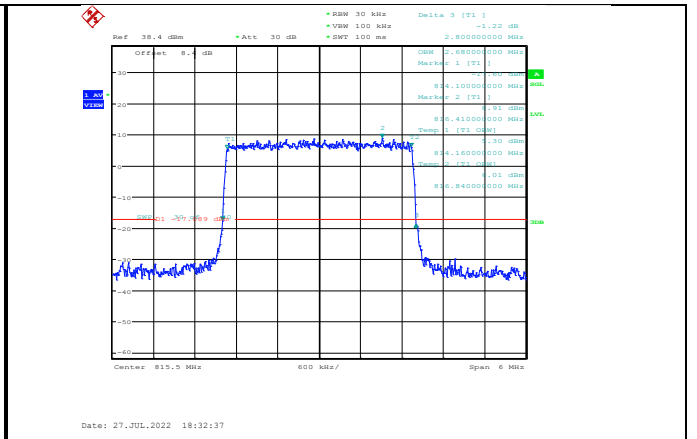

Band26-1.4MHz-QPSK-26697-6RB#0

Band26-1.4MHz-16QAM-26697-6RB#0

Band26-1.4MHz-QPSK-26740-6RB#0

Band26-1.4MHz-16QAM-26740-6RB#0

Band26-1.4MHz-QPSK-26783-6RB#0

Band26-1.4MHz-16QAM-26783-6RB#0

Band26-1.4MHz-64QAM-26697-6RB#0