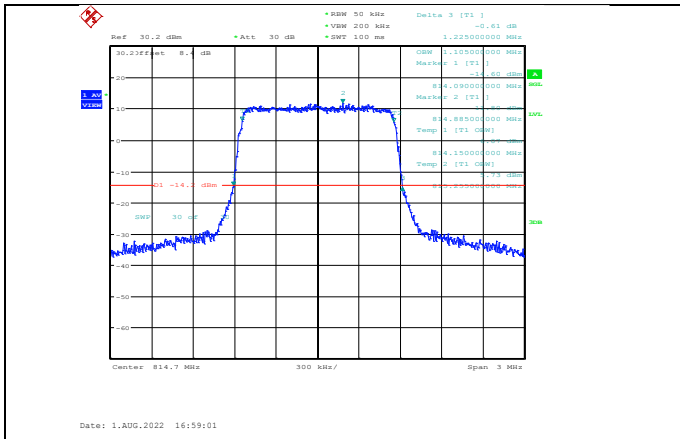

Band26-1.4MHz-QPSK-26697-6RB#0

Band26-1.4MHz-16QAM-26697-6RB#0

Band26-1.4MHz-QPSK-26740-6RB#0

Band26-1.4MHz-16QAM-26740-6RB#0

Band26-1.4MHz-QPSK-26783-6RB#0

Band26-1.4MHz-16QAM-26783-6RB#0

Band26-1.4MHz-64QAM-26697-6RB#0