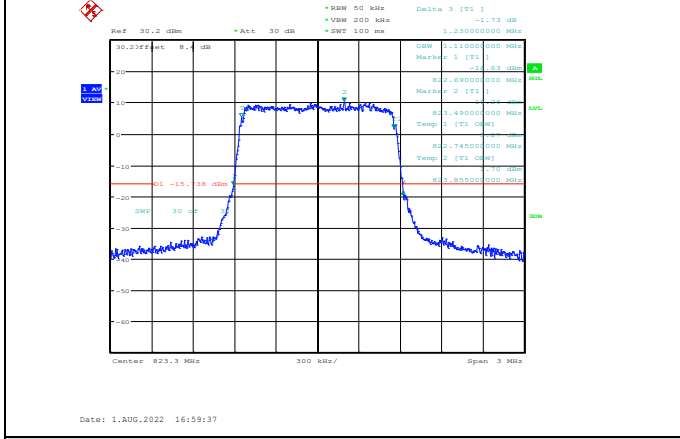

Band26-1.4MHz-64QAM-26740-6RB#0

Band26-1.4MHz-64QAM-26783-6RB#0