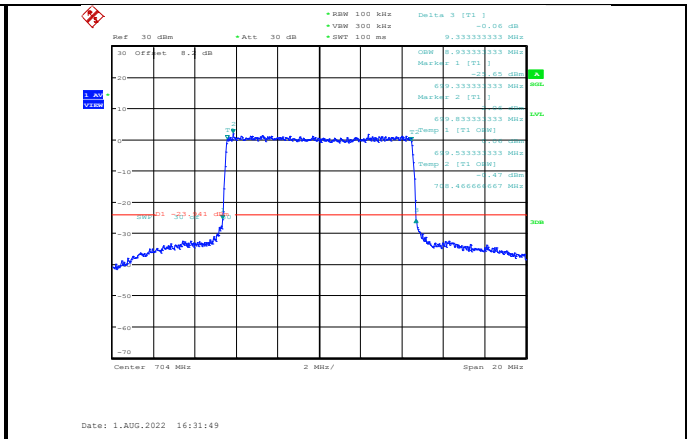

Band12-10MHz-QPSK-23060-50RB#0

Band12-5MHz-64QAM-23095-25RB#0

Band12-10MHz-QPSK-23095-50RB#0

Band12-5MHz-64QAM-23155-25RB#0

Band12-10MHz-QPSK-23130-50RB#0

Band12-10MHz-16QAM-23060-50RB#0

Band12-10MHz-64QAM-23060-50RB#0