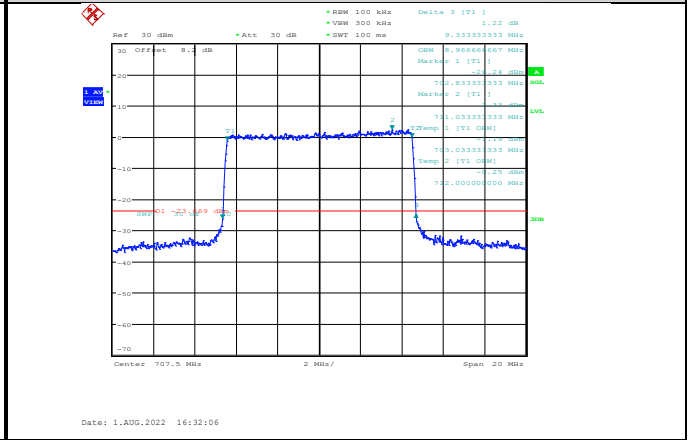

Band12-10MHz-QPSK-23060-50RB#0

Band12-5MHz-64QAM-23095-25RB#0

Band12-10MHz-QPSK-23095-50RB#0

Band12-5MHz-64QAM-23155-25RB#0

Band12-10MHz-QPSK-23130-50RB#0

Band12-10MHz-16QAM-23060-50RB#0

Band12-10MHz-64QAM-23060-50RB#0