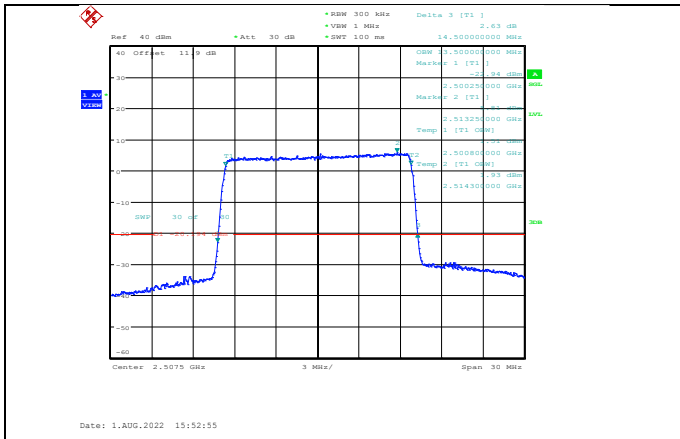

Band7-15MHz-QPSK-21375-75RB#0

Band7-15MHz-64QAM-20825-75RB#0