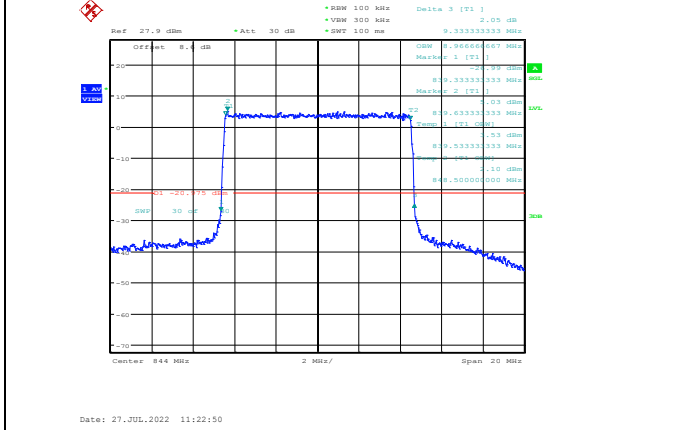

Band5-5MHz-64QAM-20625-25RB#0

Band5-10MHz-QPSK-20600-50RB#0

Band5-10MHz-16QAM-20450-50RB#0

Band5-10MHz-64QAM-20450-50RB#0

Band5-10MHz-16QAM-20525-50RB#0

Band5-10MHz-64QAM-20525-50RB#0

Band5-10MHz-16QAM-20600-50RB#0