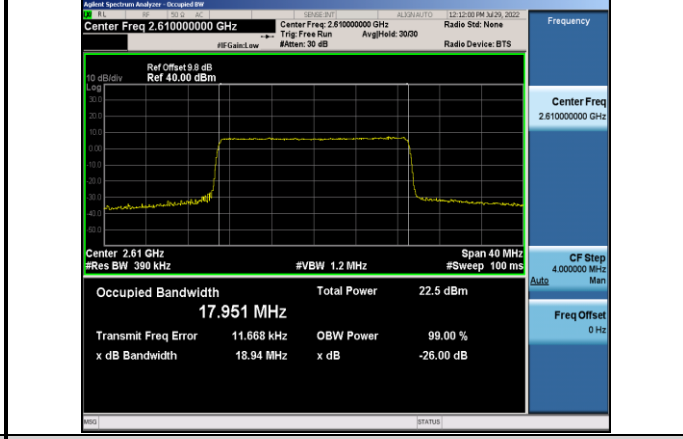

Band38-20MHz-QPSK-38000-100RB#0

Band38-20MHz-QPSK-38150-100RB#0