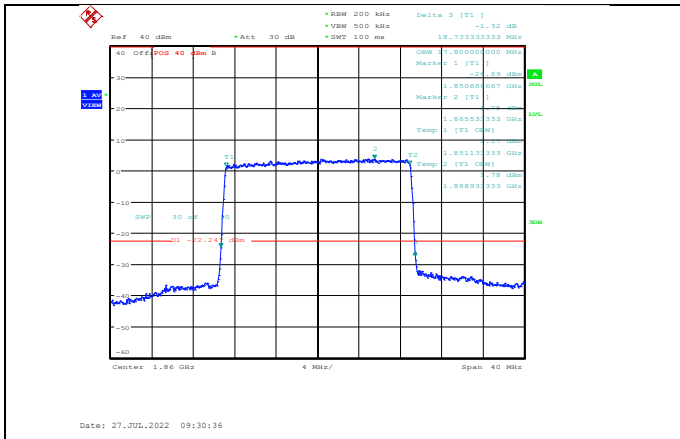

Band2-15MHz-64QAM-19125-75RB#0