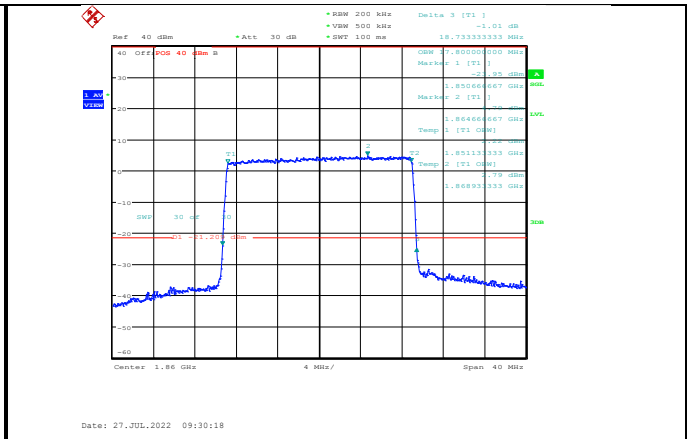

Band2-15MHz-16QAM-19125-75RB#0