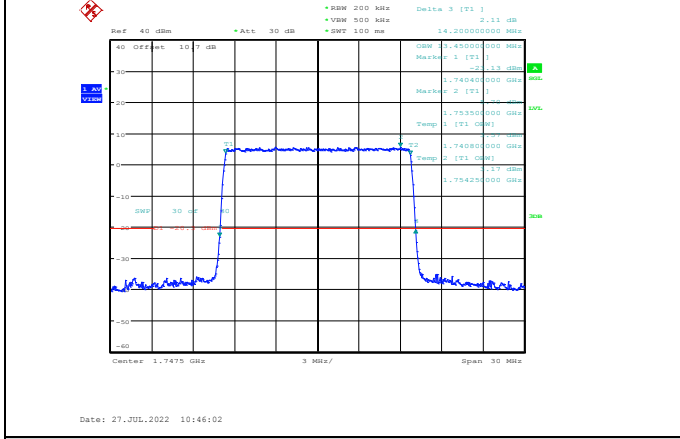

Band4-10MHz-64QAM-20175-50RB#0

Band4-10MHz-16QAM-20350-50RB#0

Band4-10MHz-64QAM-20350-50RB#0

Band4-15MHz-QPSK-20025-75RB#0

Band4-15MHz-16QAM-20025-75RB#0

Band4-15MHz-QPSK-20175-75RB#0

Band4-15MHz-16QAM-20175-75RB#0