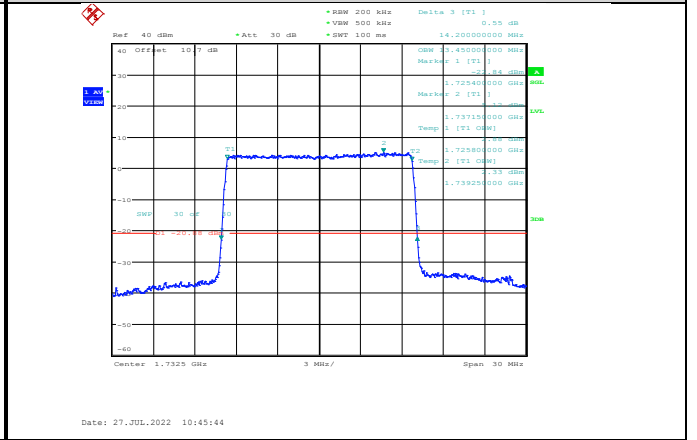

Band4-10MHz-64QAM-20175-50RB#0

Band4-10MHz-16QAM-20350-50RB#0

Band4-10MHz-64QAM-20350-50RB#0

Band4-15MHz-QPSK-20025-75RB#0

Band4-15MHz-16QAM-20025-75RB#0

Band4-15MHz-QPSK-20175-75RB#0

Band4-15MHz-16QAM-20175-75RB#0