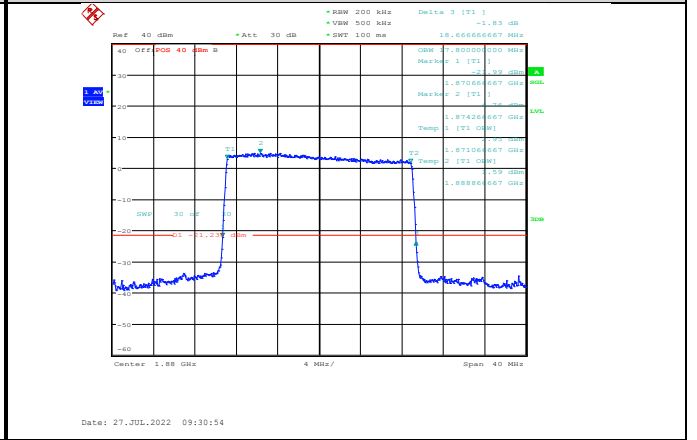

Band2-15MHz-QPSK-18900-75RB#0

Band2-15MHz-16QAM-18900-75RB#0

Band2-15MHz-QPSK-19125-75RB#0

Band2-15MHz-16QAM-19125-75RB#0

Band2-15MHz-64QAM-18675-75RB#0

Band2-20MHz-QPSK-18700-100RB#0

Band2-15MHz-64QAM-18900-75RB#0