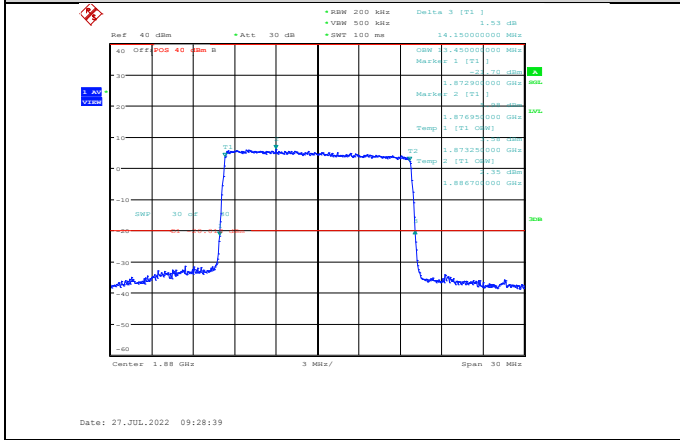

Band2-10MHz-64QAM-18650-50RB#0

Band2-10MHz-16QAM-18900-50RB#0

Band2-10MHz-64QAM-18900-50RB#0

Band2-10MHz-16QAM-19150-50RB#0

Band2-10MHz-64QAM-19150-50RB#0

Band2-15MHz-QPSK-18675-75RB#0

Band2-15MHz-16QAM-18675-75RB#0