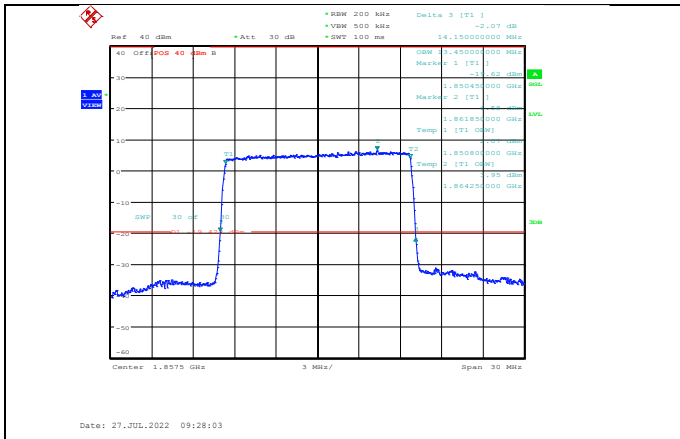

Band2-10MHz-64QAM-18650-50RB#0

Band2-10MHz-16QAM-18900-50RB#0

Band2-10MHz-64QAM-18900-50RB#0

Band2-10MHz-16QAM-19150-50RB#0

Band2-10MHz-64QAM-19150-50RB#0

Band2-15MHz-QPSK-18675-75RB#0

Band2-15MHz-16QAM-18675-75RB#0