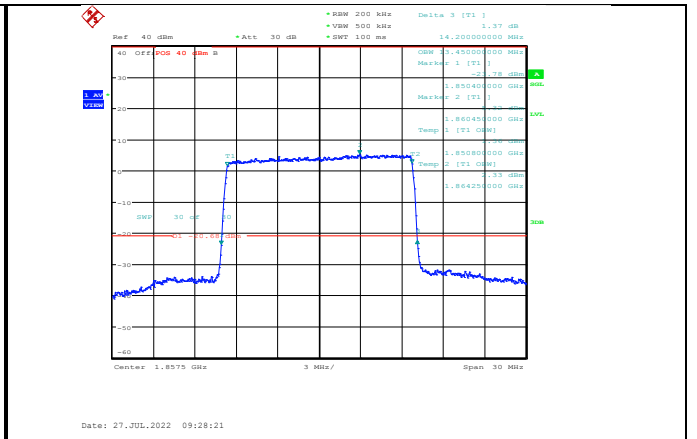

Band2-10MHz-64QAM-18650-50RB#0

Band2-10MHz-16QAM-18900-50RB#0

Band2-10MHz-64QAM-18900-50RB#0

Band2-10MHz-16QAM-19150-50RB#0

Band2-10MHz-64QAM-19150-50RB#0

Band2-15MHz-QPSK-18675-75RB#0

Band2-15MHz-16QAM-18675-75RB#0