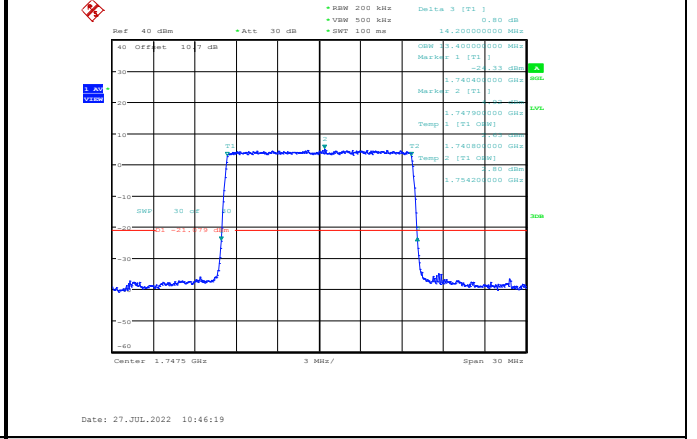

Band4-10MHz-64QAM-20175-50RB#0

Band4-10MHz-16QAM-20350-50RB#0

Band4-10MHz-64QAM-20350-50RB#0

Band4-15MHz-QPSK-20025-75RB#0

Band4-15MHz-16QAM-20025-75RB#0

Band4-15MHz-QPSK-20175-75RB#0

Band4-15MHz-16QAM-20175-75RB#0