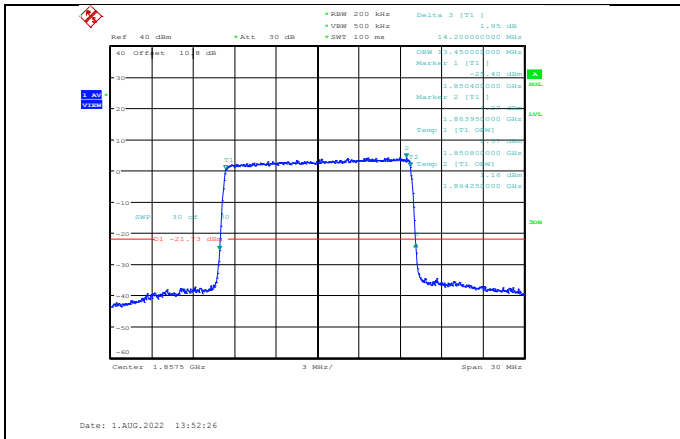

Band2-15MHz-QPSK-19125-75RB#0