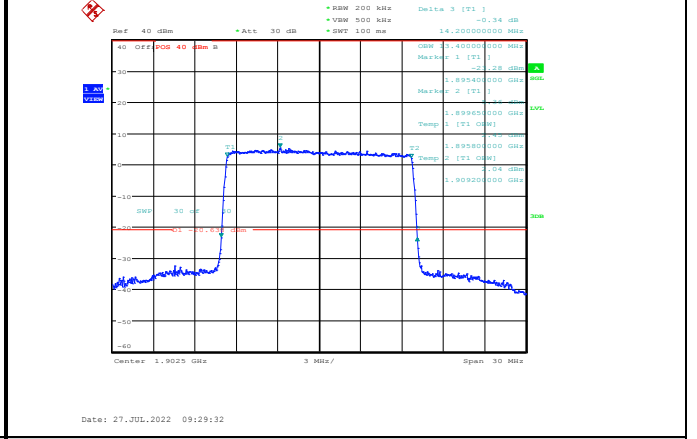

Band2-15MHz-16QAM-18900-75RB#0