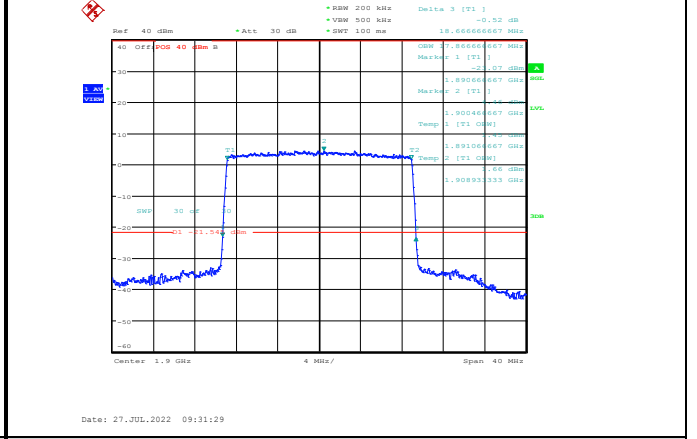

Band2-20MHz-QPSK-18900-100RB#0