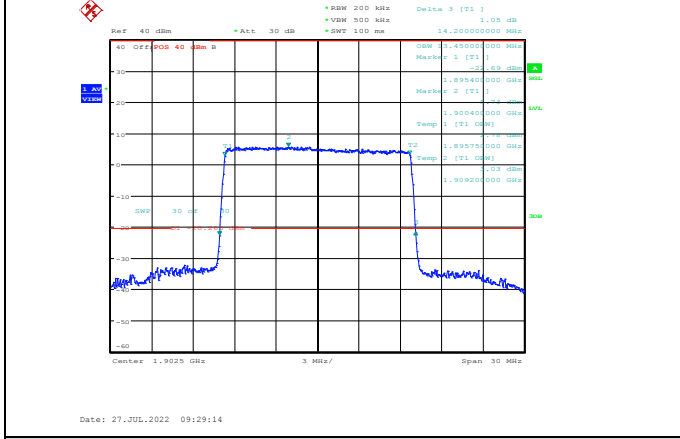

Band2-15MHz-QPSK-18900-75RB#0