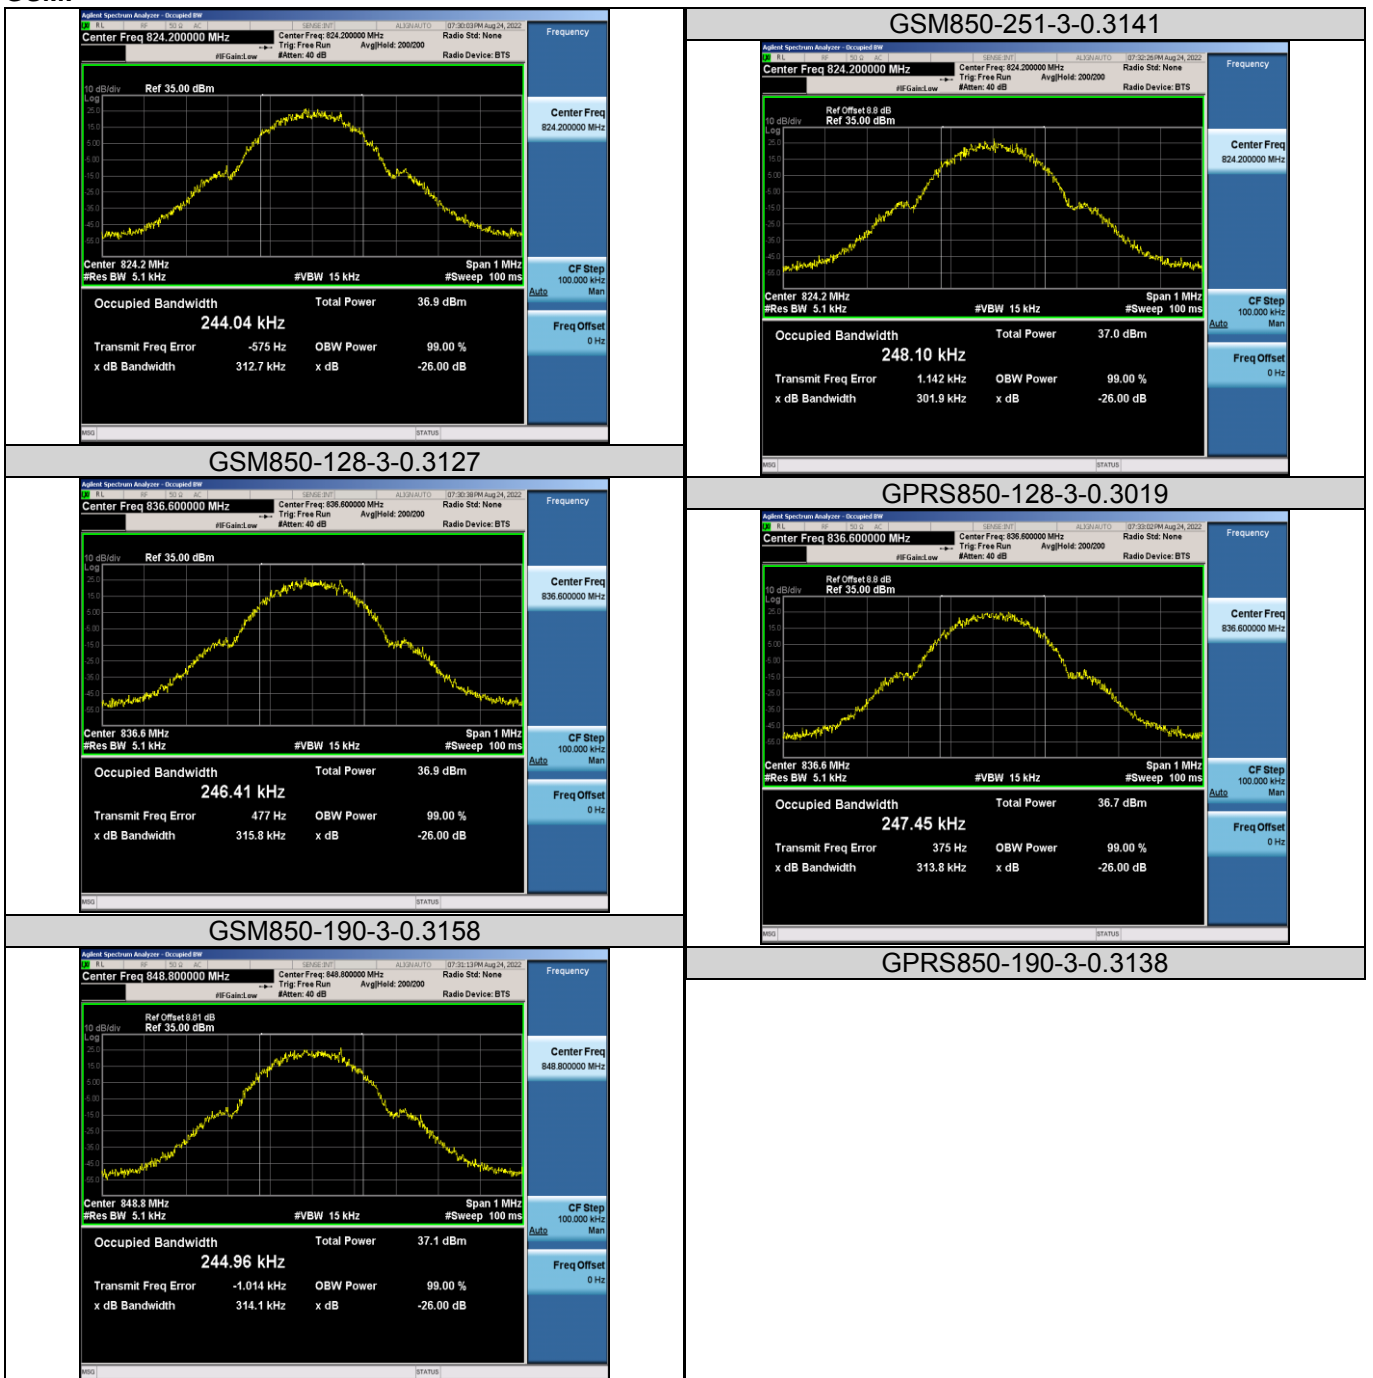

Band66	20MHz	16QAM	132072	100RB#0	17.867	18.667	PASS
Band66	20MHz	16QAM	132322	100RB#0	17.867	18.667	PASS
Band66	20MHz	16QAM	132572	100RB#0	17.867	18.667	PASS
Band66	20MHz	64QAM	132072	100RB#0	17.933	18.733	PASS
Band66	20MHz	64QAM	132322	100RB#0	17.867	18.733	PASS
Band66	20MHz	64QAM	132572	100RB#0	17.867	18.733	PASS

Test Graphs:
GSM: