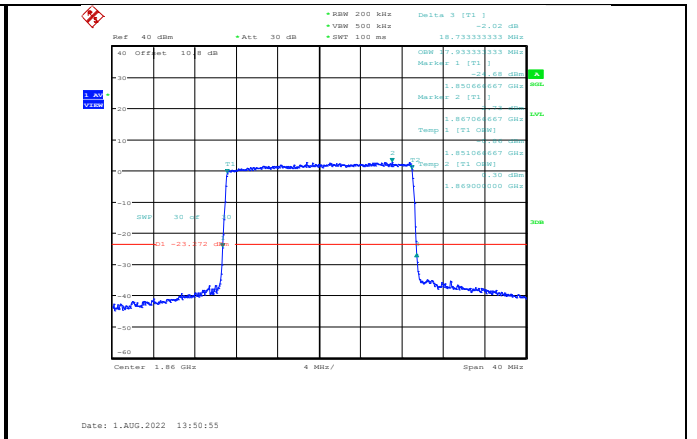

Band2-20MHz-QPSK-19100-100RB#0