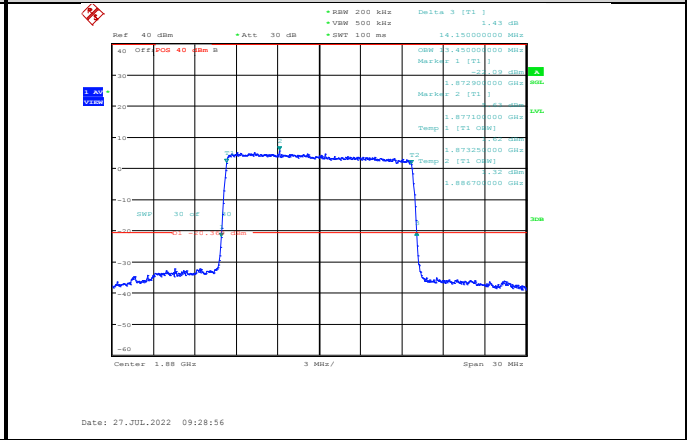

Band2-10MHz-64QAM-18650-50RB#0

Band2-10MHz-16QAM-18900-50RB#0

Band2-10MHz-64QAM-18900-50RB#0

Band2-10MHz-16QAM-19150-50RB#0

Band2-10MHz-64QAM-19150-50RB#0

Band2-15MHz-QPSK-18675-75RB#0

Band2-15MHz-16QAM-18675-75RB#0