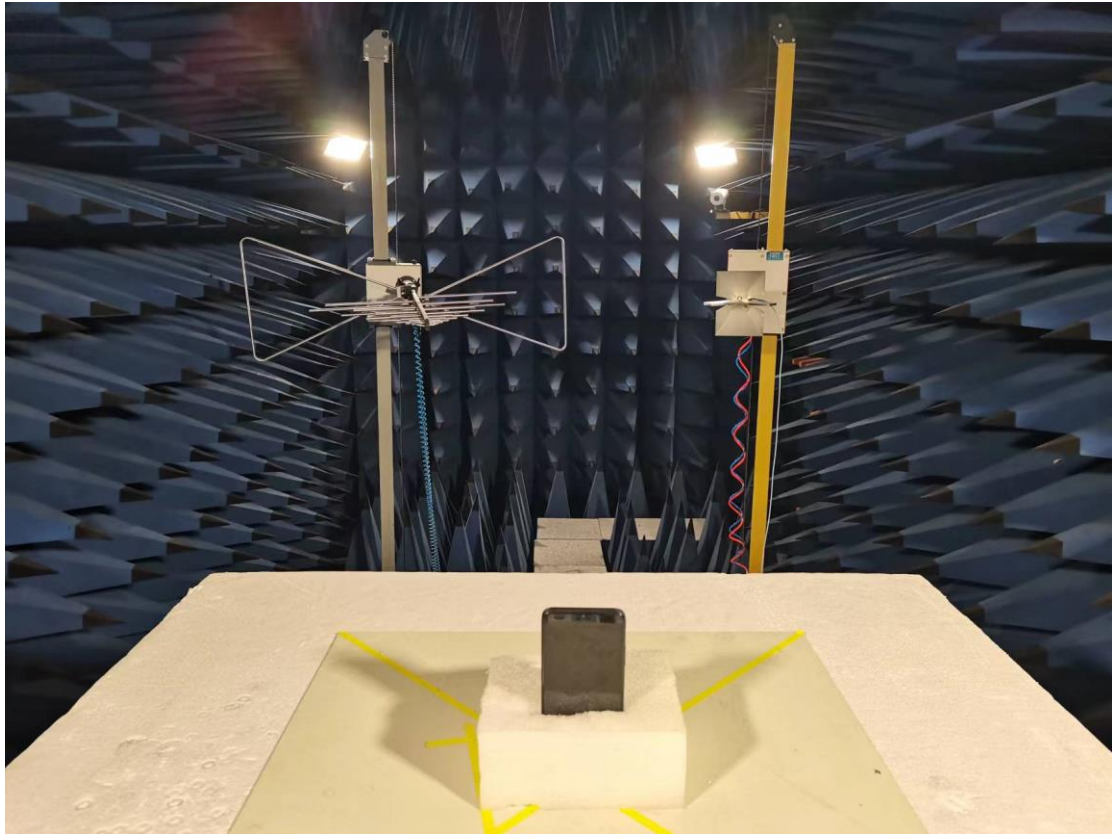

Radiated Spurious
Below 18GHz

18GHz -26.5GHz

26.5GHz -40GHz