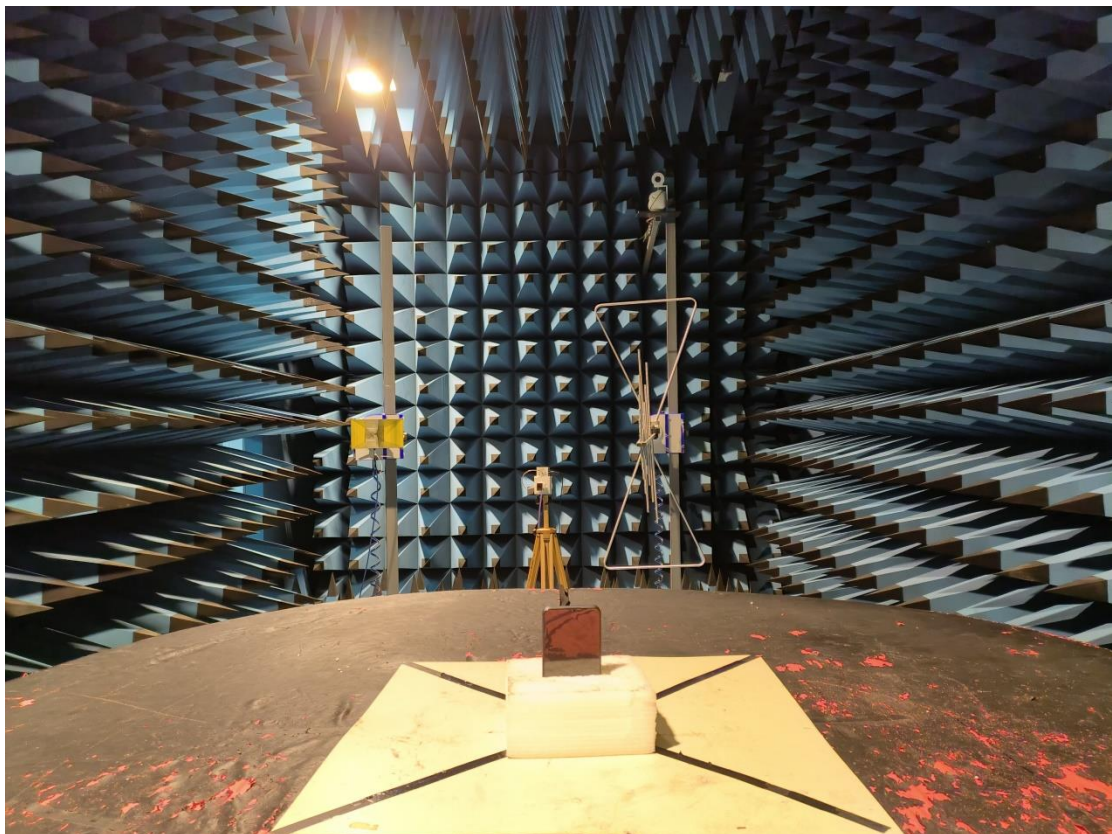

Radiated Spurious
Below 18GHz

18GHz -26.5GHz

26.5GHz -40GHz